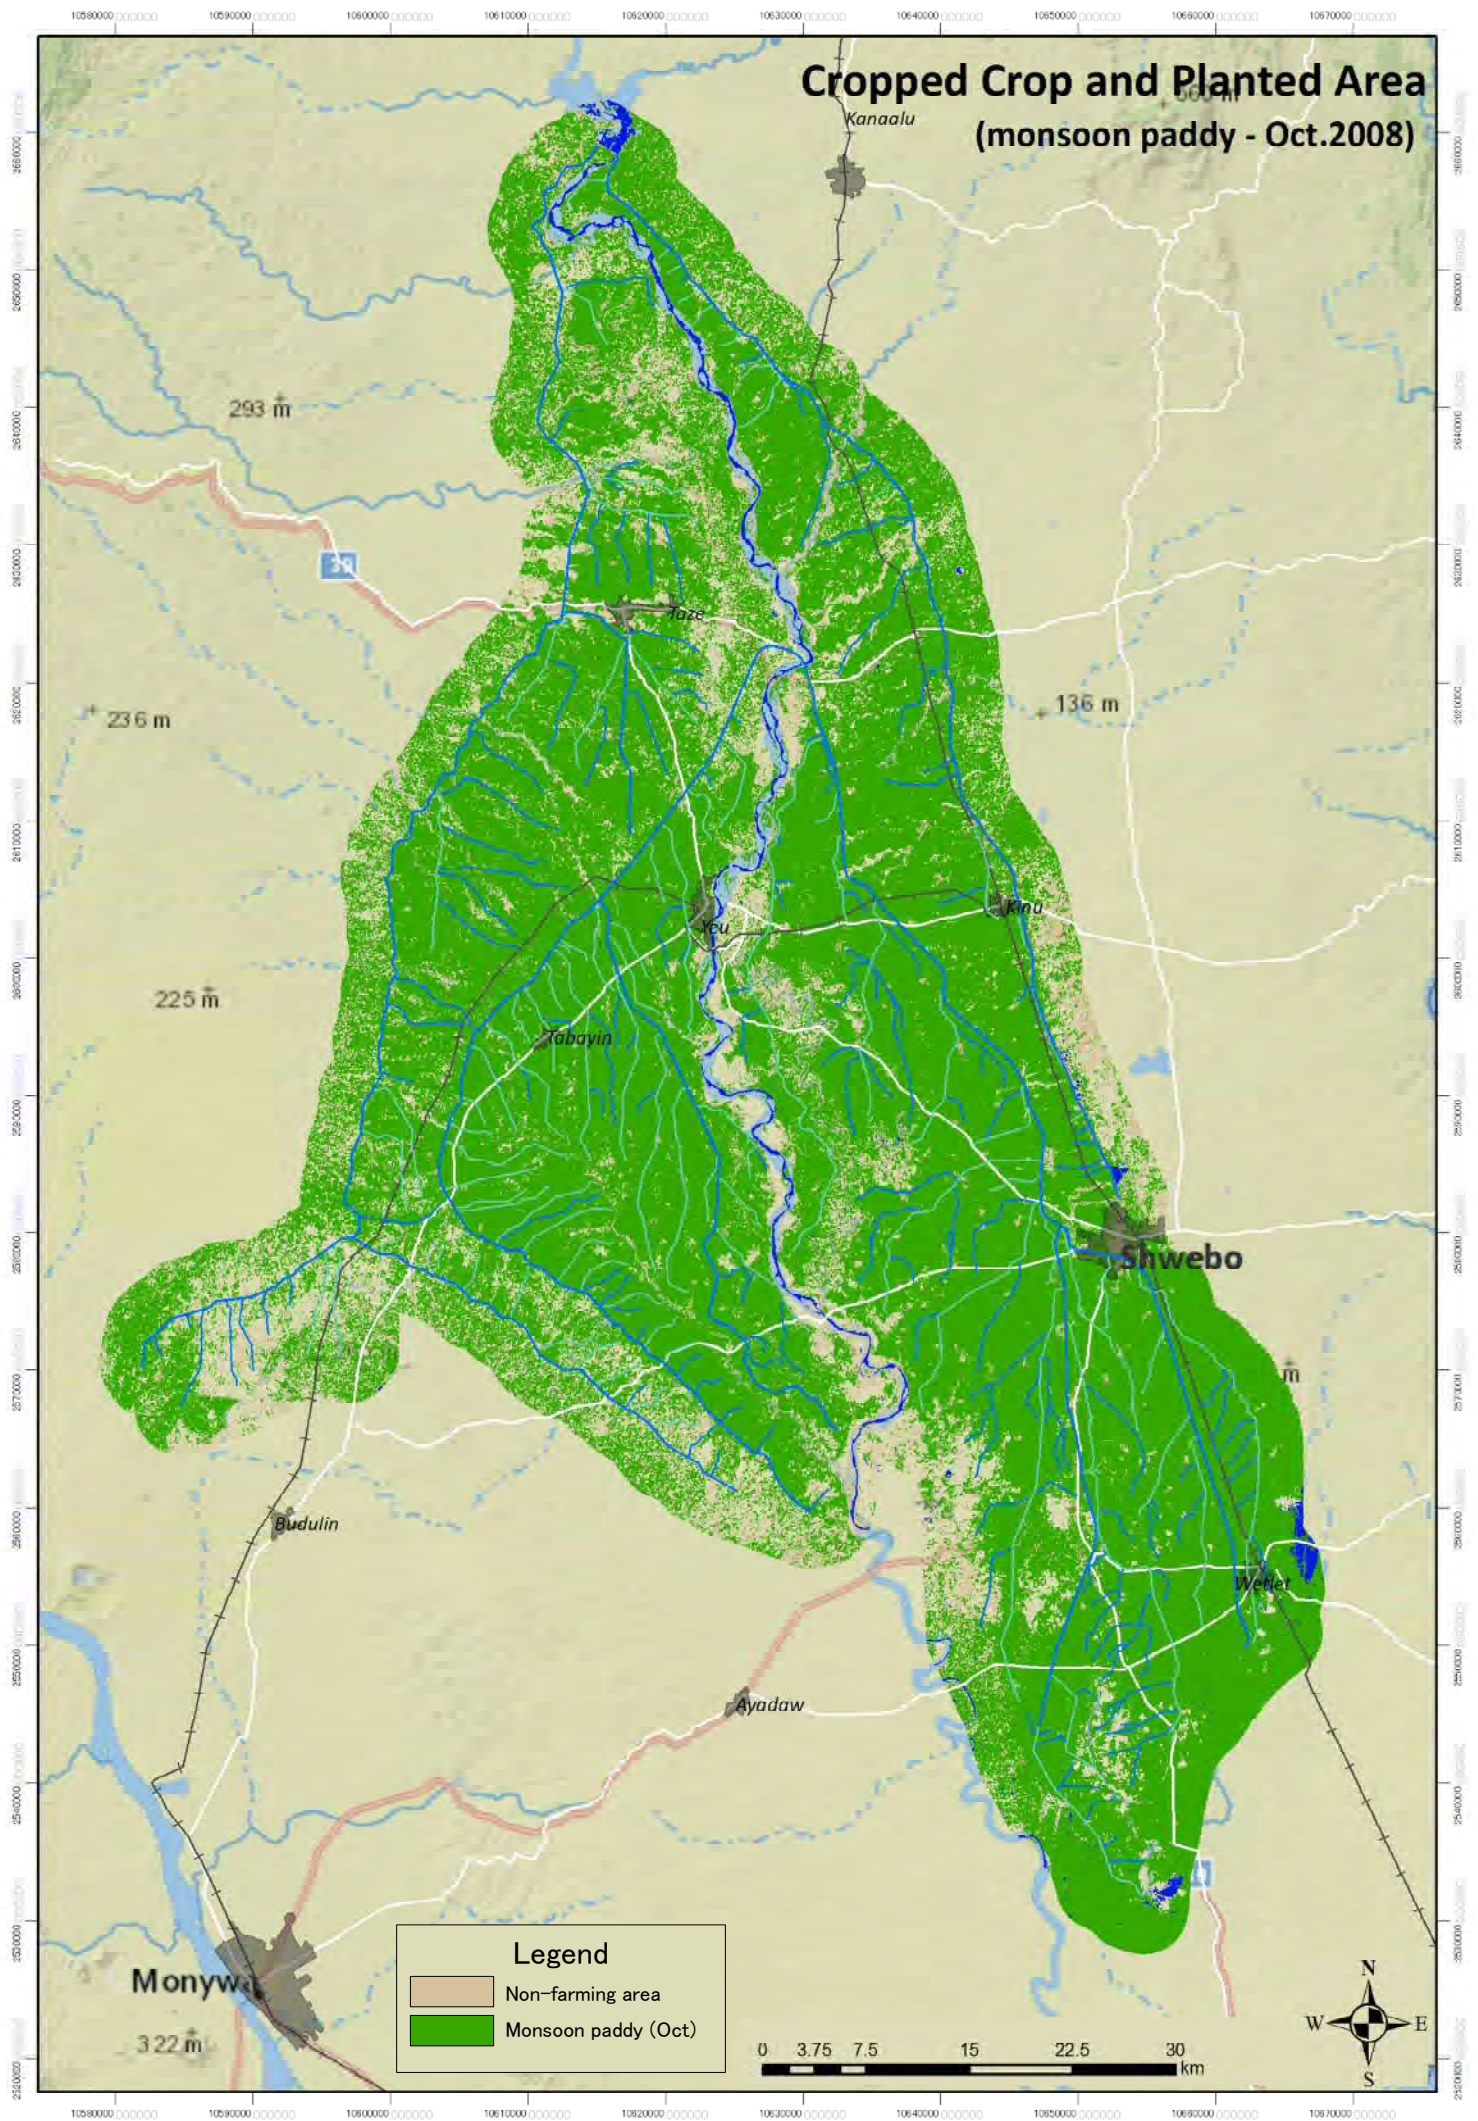

Normalized DifferenceVegetation Index (Highest Period of NDVI)

Legend

Value

Light Green	09/25-(10/18)
Green	11/12-(11/19)
Dark Green	(01/06)-01/15
Yellow	(01/22)-01/31
Pink	(02/07)-02/16
Red	(02/23)-03/04
Orange	04/12-(04/21)
Brown	(04/28)-05/07

Cropped Crop and Planted Area (winter crops - Feb.2009)