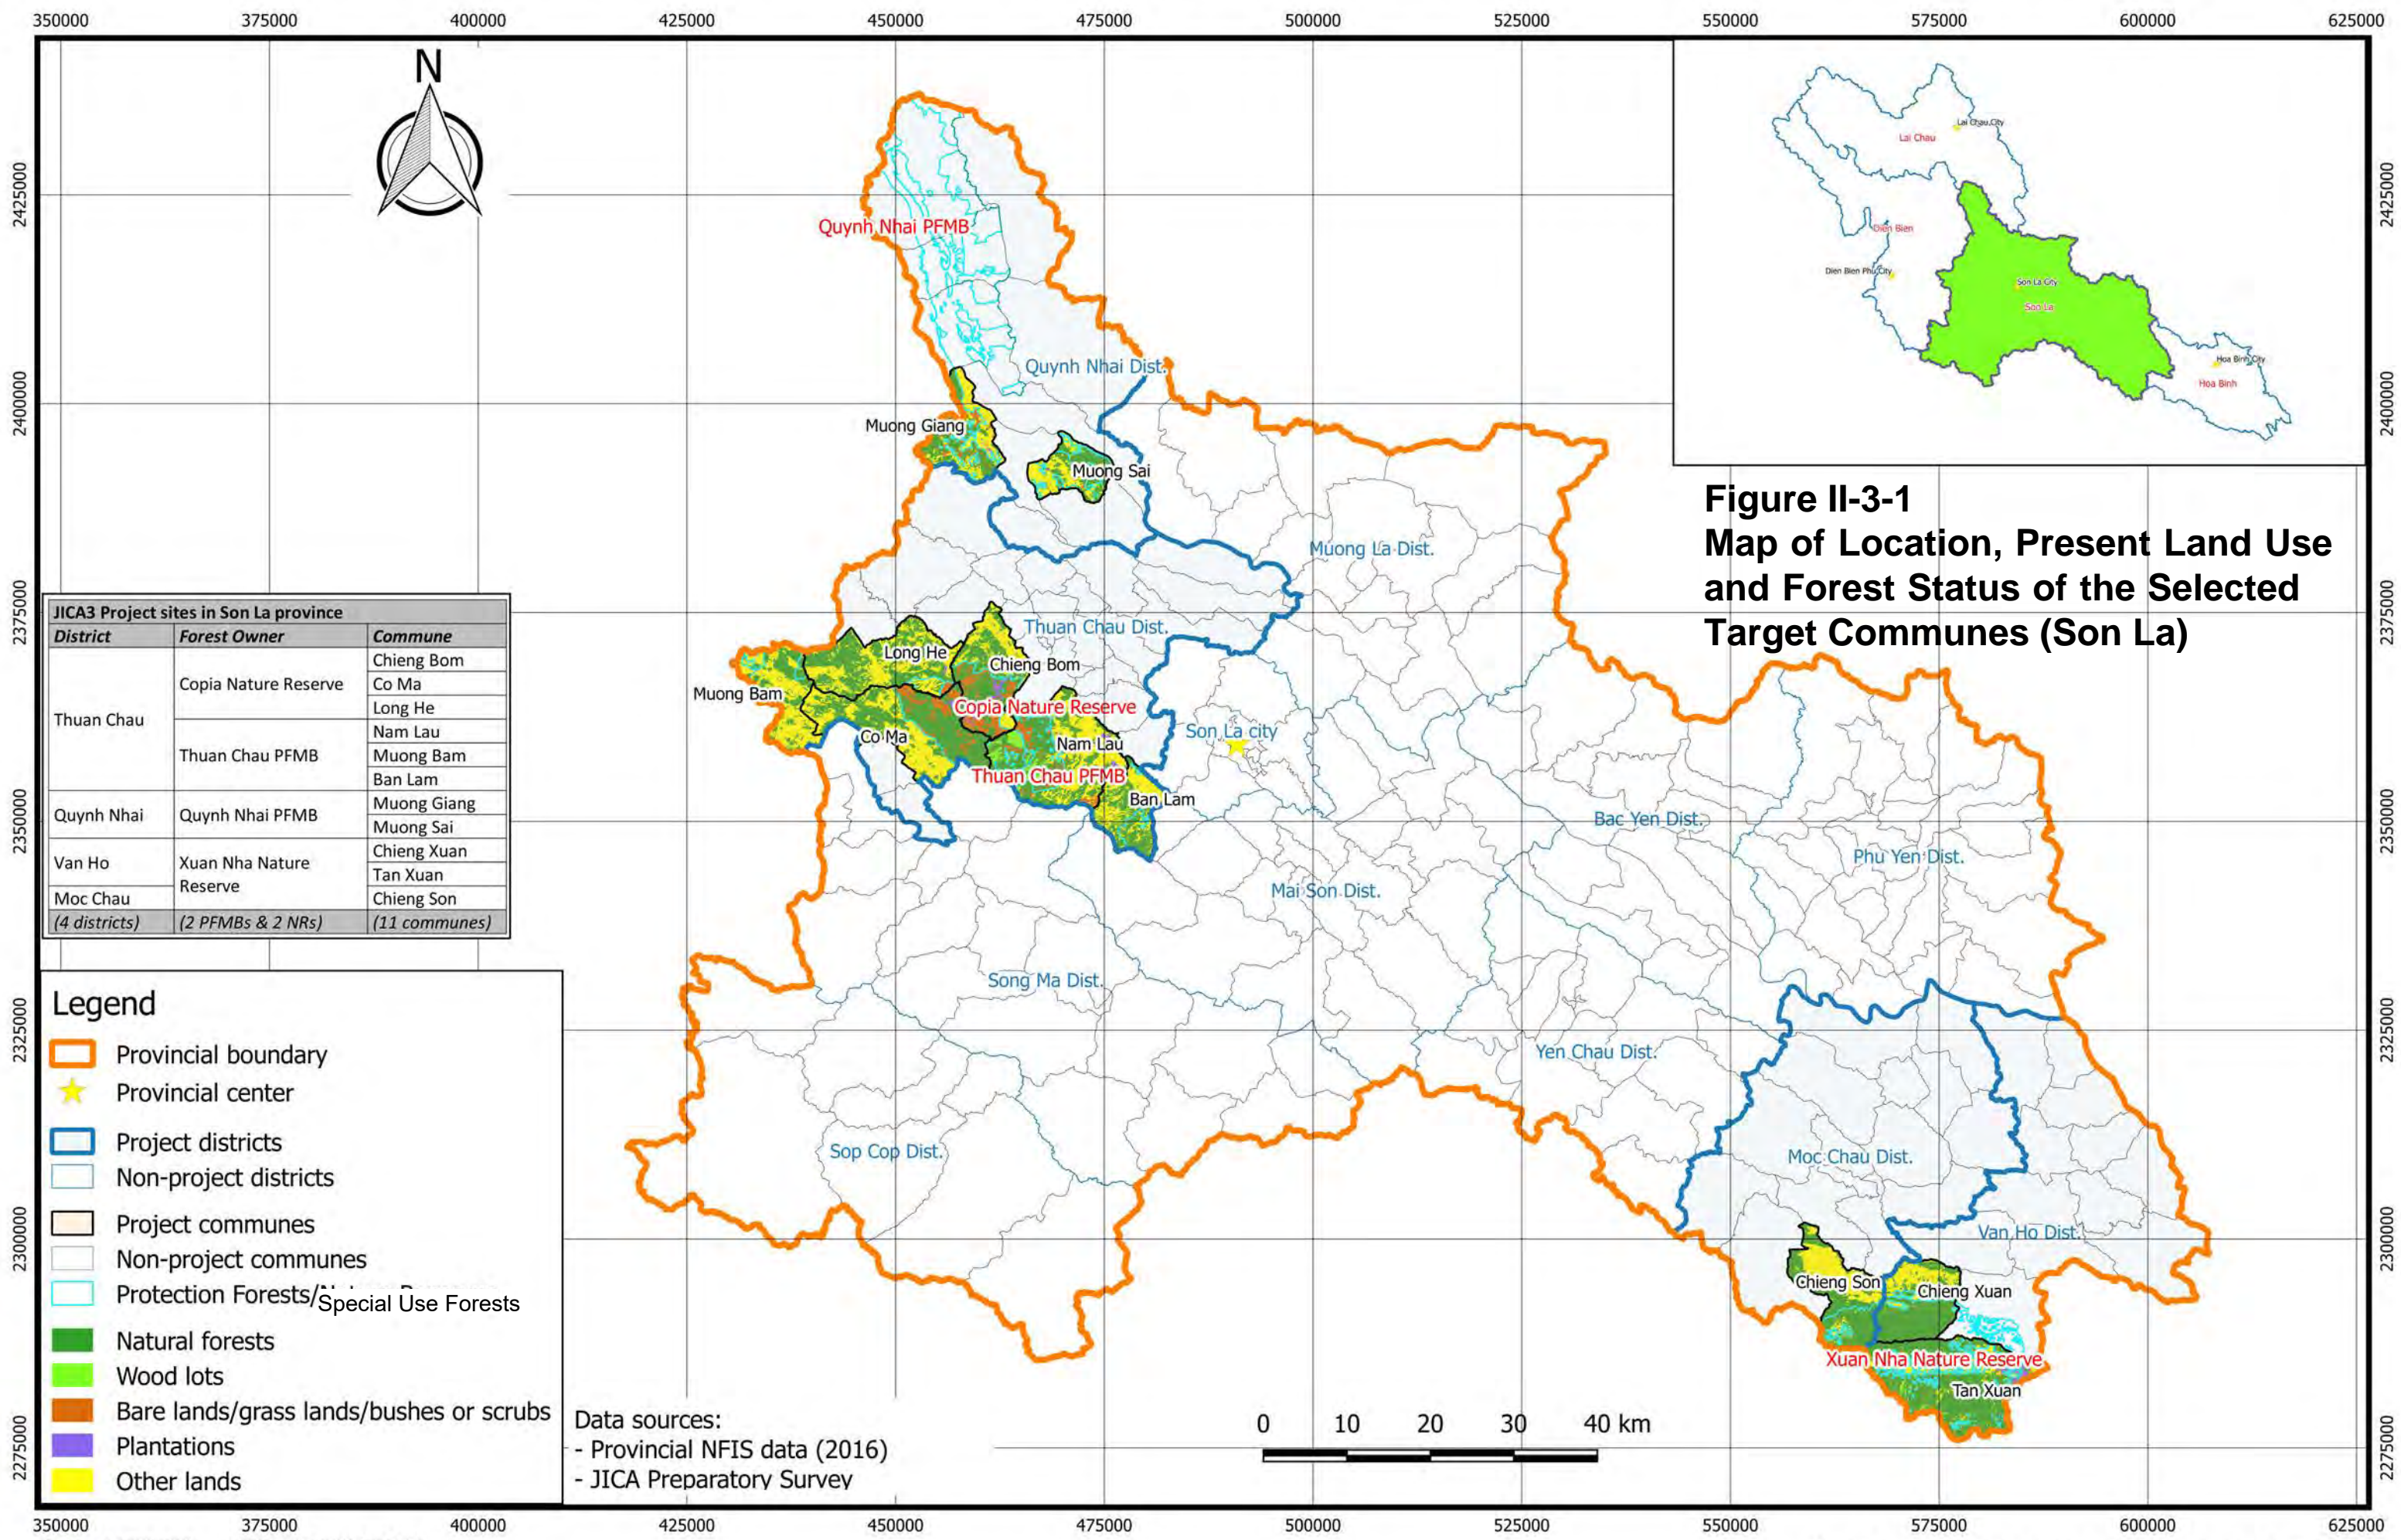

**Legend**

- Provincial boundary
- ★ Provincial center
- Project districts
- Non-project districts
- Project communes
- Non-project communes
- Protection Forests/Special Use Forests
- Natural forests
- Wood lots
- Bare lands/grass lands/bushes or scrubs
- Plantations
- Other lands

Data sources:  
 - Provincial NFIS data (2016)  
 - JICA Preparatory Survey

**Legend**

- Provincial boundary
- ★ Provincial center
- Project districts
- Non-project districts
- Project communes
- Non-project communes
- Protection Forests boundary
- Natural forests
- Wood lots
- Bare lands/grass lands/bushes or scrubs
- Plantations
- Other lands

Data sources:  
 - Provincial NFIS data (2016)  
 - JICA Preparatory Survey

**Figure II-3-1**  
**Map of Location, Present Land Use and Forest Status of the Selected Target Communes (Lai Chau)**

JICA3 Project sites in Lai Chau province		
District	Forest Owner	Commune
Sin Ho	Nam Ma PFMB	Chan Nua
		Lang Mo
		Pa Tan
		Sa De Phin
		Ta Ngao
		Tua Sin Chai
	Nam Na PFMB	Hong Thu
		Nam Cuoi
		Nam Han
		Nam Tam
Tan Uyen	Tan Uyen PFMB	Pa Khoa
		Phang So Lin
		Pu Sam Cap
		Ho Mit
		Muong Khoa
	Than Uyen PFMB	Nam Can
		Nam So
		Ta Mit
		Tan Uyen town
		Muong Mit
Than Uyen	Than Uyen PFMB	Pha Mu
		Ta Mung
<b>(3 districts)</b>	<b>(4 PFMBs)</b>	<b>(22 communes)</b>

- Legend**
- Provincial boundary
  - ★ Provincial center
  - Project districts
  - Non-project districts
  - Project communes
  - Non-project communes
  - Protection Forests/Special Use Forests
  - Natural forests
  - Wood lots
  - Bare lands/grass lands/bushes or scrubs
  - Plantations
  - Other lands