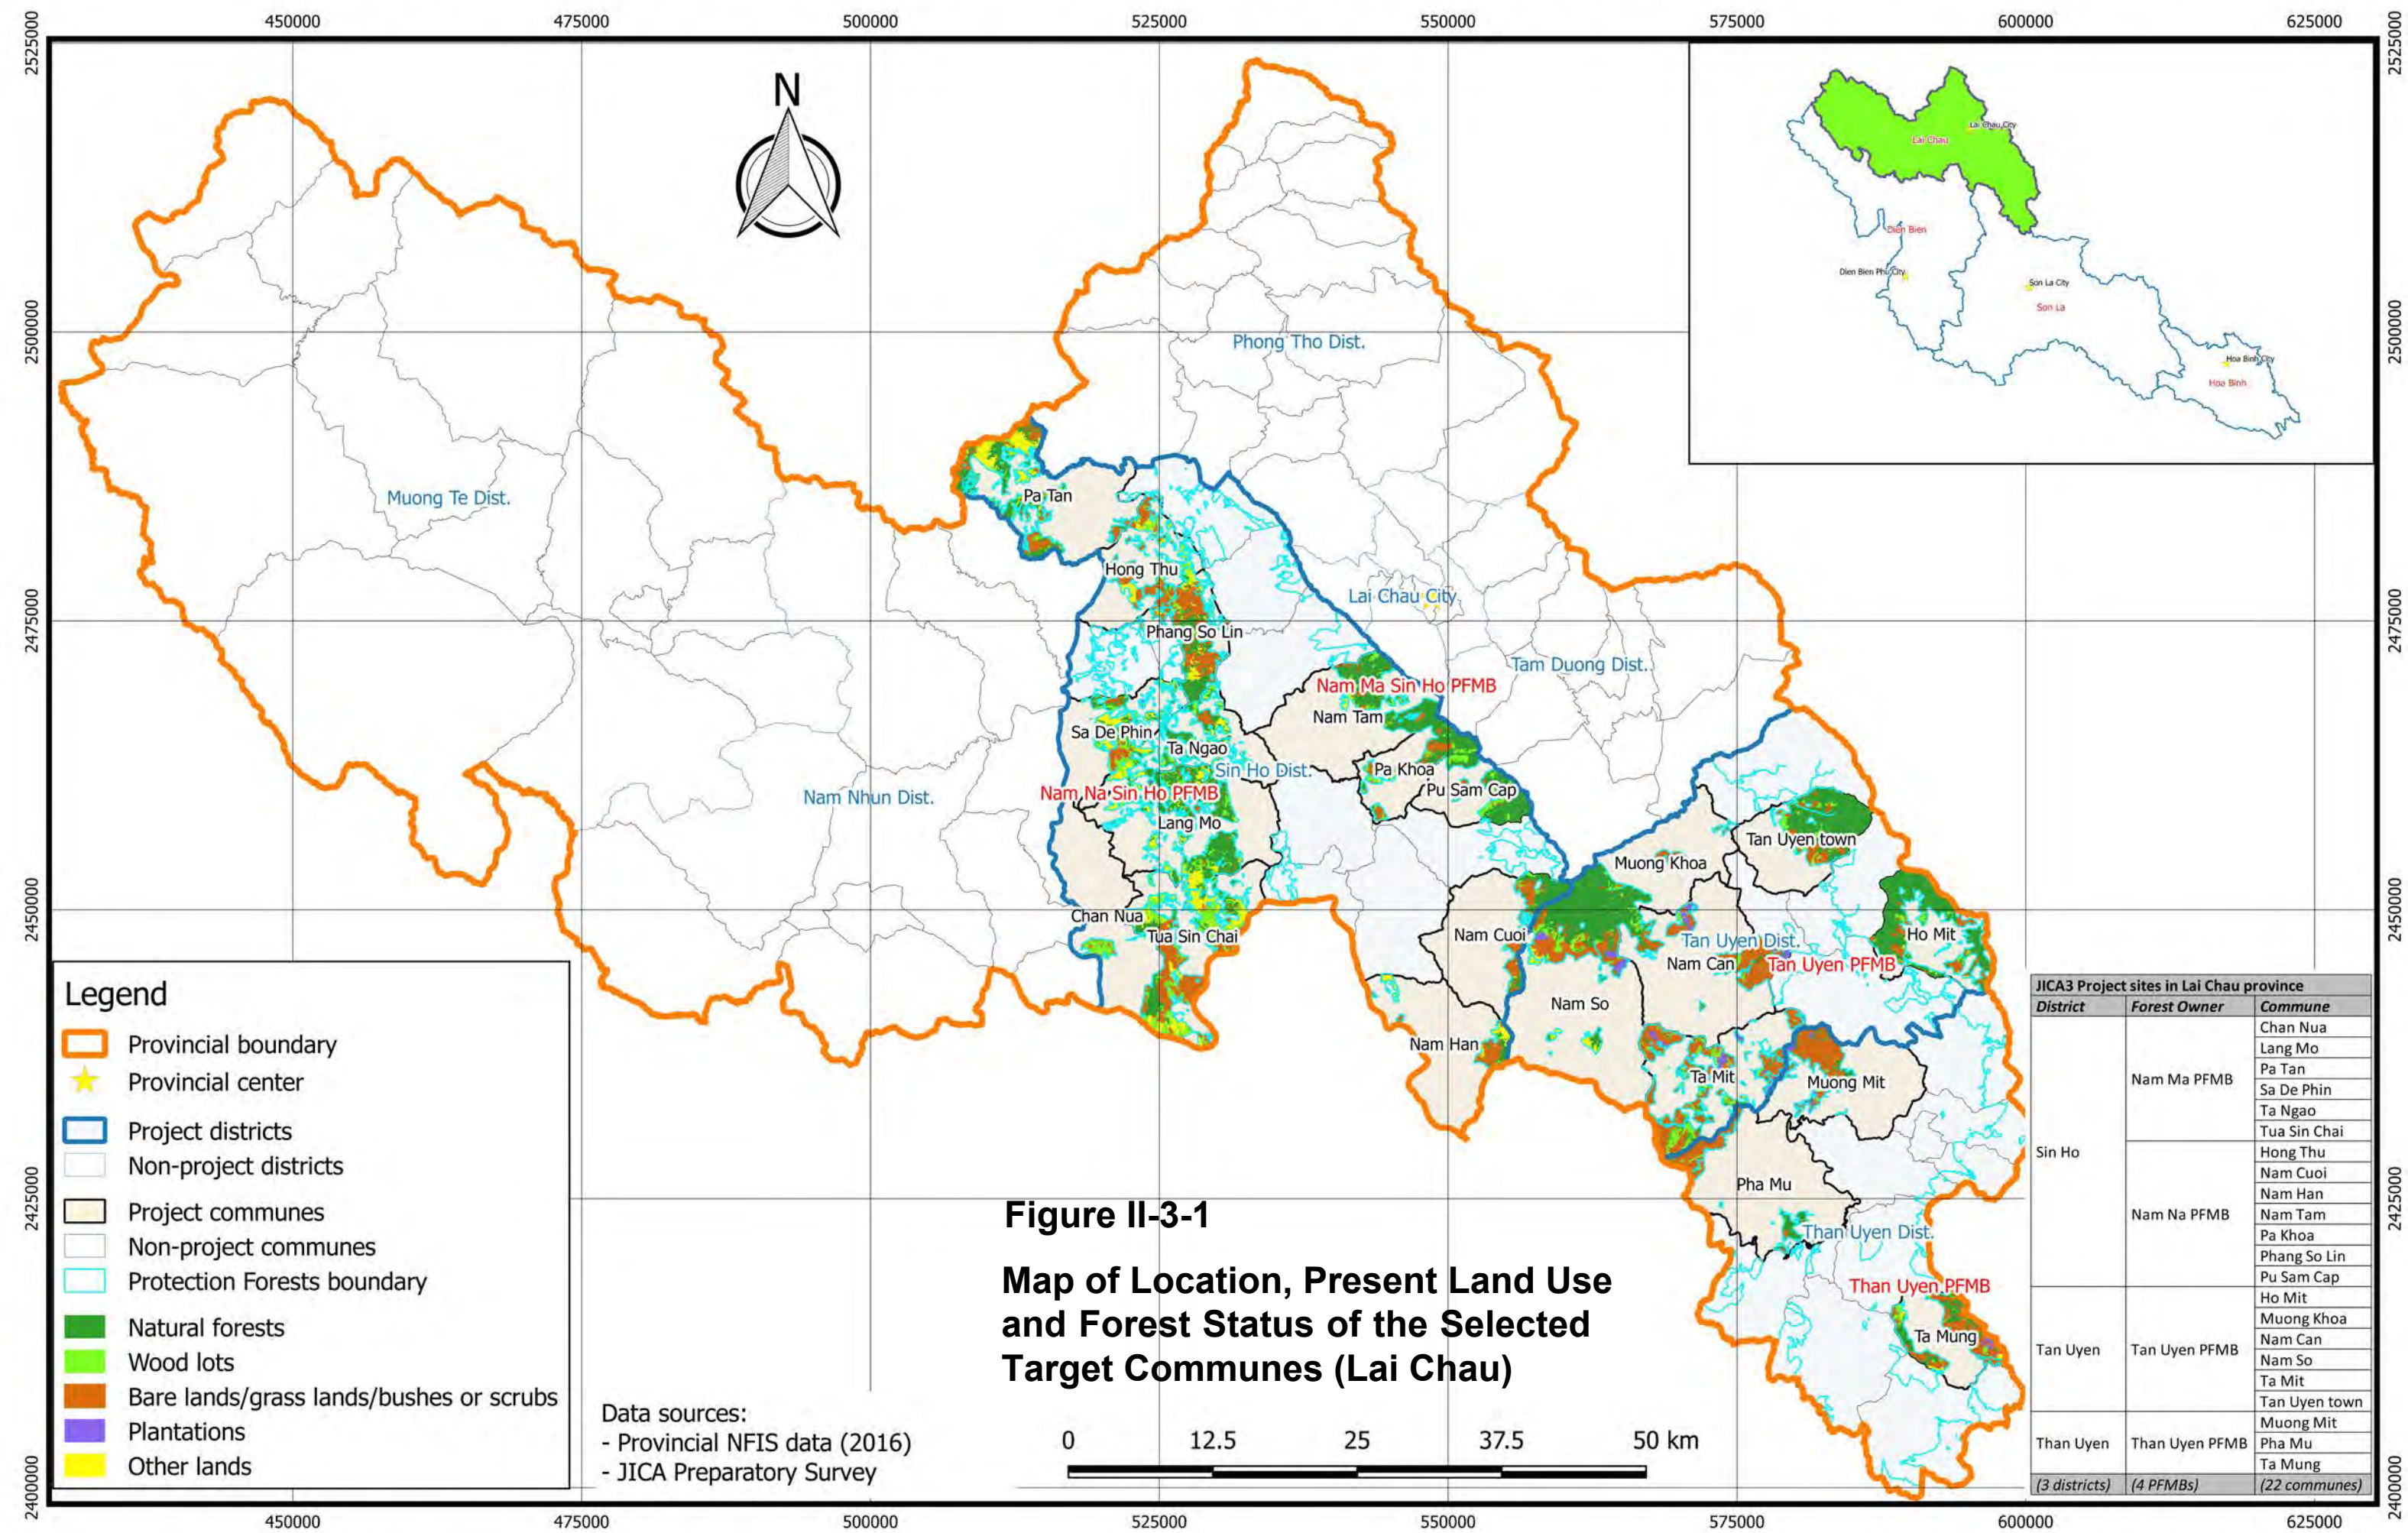

Legend

- Provincial boundary
- ★ Provincial center
- Project districts
- Non-project districts
- Project communes
- Non-project communes
- Protection Forests boundary
- Natural forests
- Wood lots
- Bare lands/grass lands/bushes or scrubs
- Plantations
- Other lands

Data sources:
- Provincial NFIS data (2016)
- JICA Preparatory Survey

JICA3 Project sites in Lai Chau province		
District	Forest Owner	Commune
Sin Ho	Nam Ma PFMB	Chan Nua
		Lang Mo
		Pa Tan
		Sa De Phin
		Ta Ngao
		Tua Sin Chai
	Nam Na PFMB	Hong Thu
		Nam Cuoi
		Nam Han
		Nam Tam
Tan Uyen	Tan Uyen PFMB	Pa Khoa
		Phang So Lin
		Pu Sam Cap
		Ho Mit
		Muong Khoa
	Than Uyen PFMB	Nam Can
		Nam So
		Ta Mit
		Tan Uyen town
		Muong Mit
Than Uyen	Than Uyen PFMB	Pha Mu
		Ta Mung
(3 districts)	(4 PFMBs)	(22 communes)