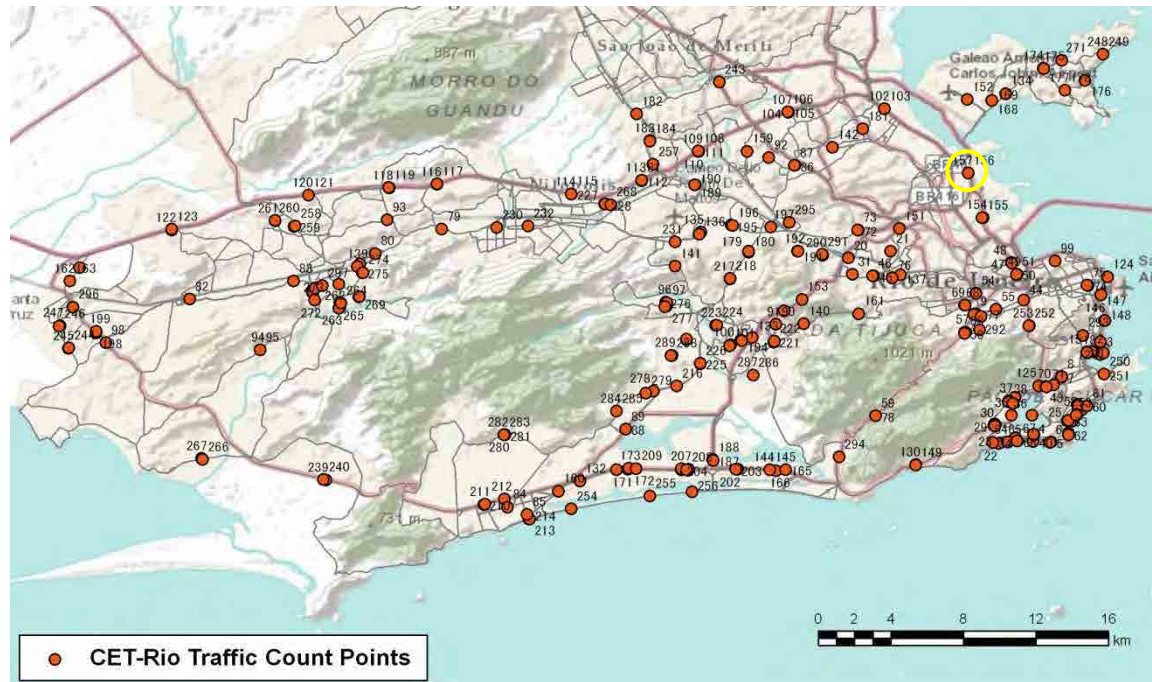

[Weekday]

[Weekend]

No.	Point	Towards
156	Linha vermelha Km 5,5	Centro

[Location]

[Weekday]

[Weekend]

No.	Point	Towards
157	Linha vermelha Km 5,5	Ilha

[Location]

[Weekday]

[Weekend]

No.	Point	Towards
158	Linha Amarela Km 12,2	Barra

[Location]

[Weekday]

[Weekend]

No.	Point	Towards
159	Av. dos Italianos, próx. 933	Acari

[Location]