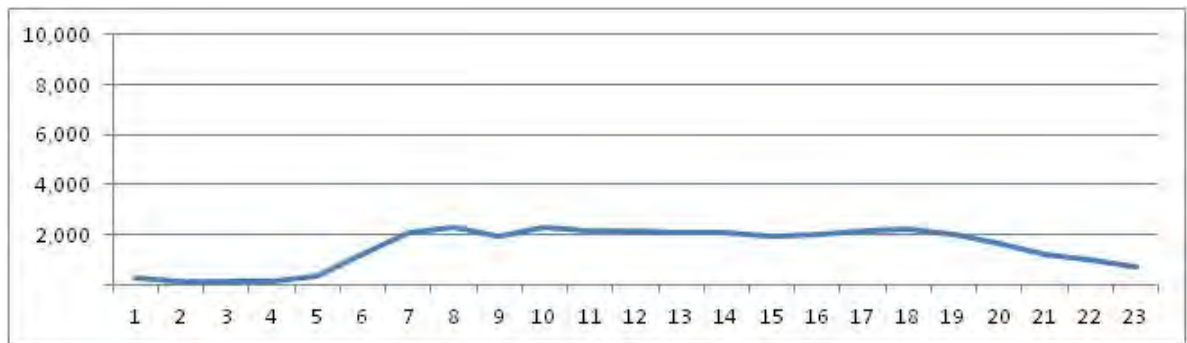

No.	Point	Towards
52	Av Atlantica proximo n-2616	Ipanema

[Location]

[Weekday]

[Weekend]

No.	Point	Towards
53	Av Atlantica proximo n-2616	Leme

[Location]

[Weekday]

[Weekend]