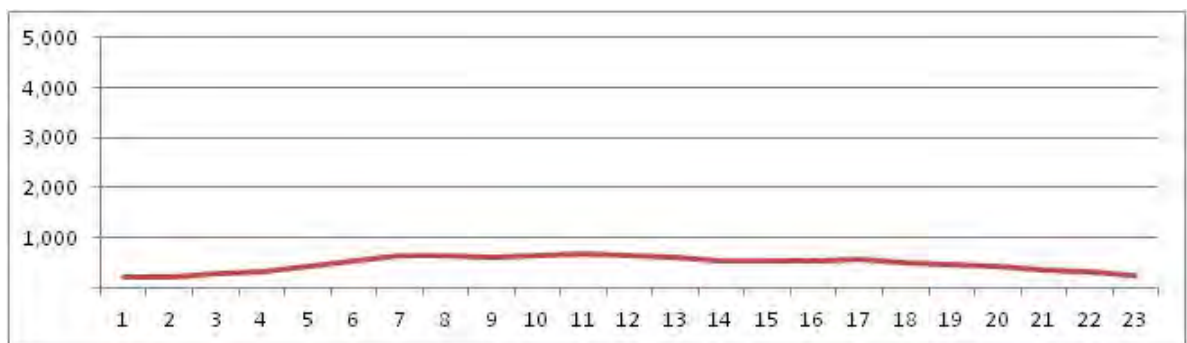

[Weekday]

[Weekend]

No.	Point	Towards
106	Av. Brasil Km 18,8	Pista Lateral Sentido Santa Cruz

[Location]

[Weekday]

[Weekend]

No.	Point	Towards
107	Av. Brasil Km 18,8	Pista Lateral Sentido Centro

[Location]