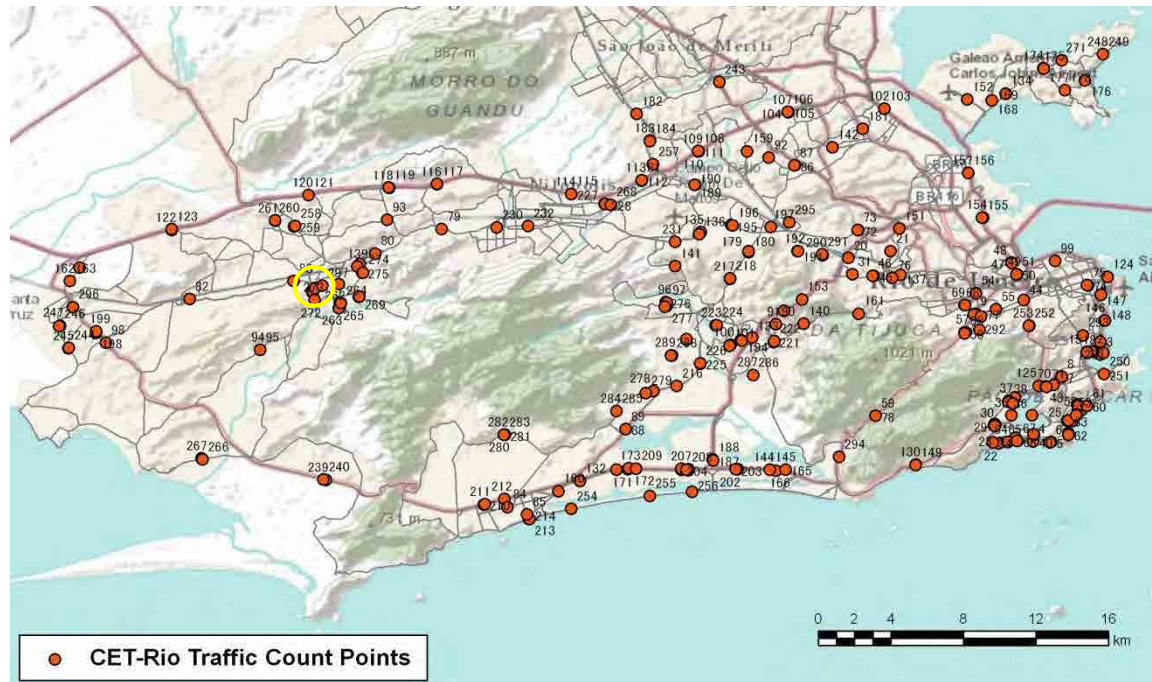

[Weekday]

[Weekend]

No.	Point	Towards
238	Augusto Vasconc,964	Campo Grande

[Location]

[Weekday]

[Weekend]

No.	Point	Towards
239	Américas,28705	Guaratiba

[Location]