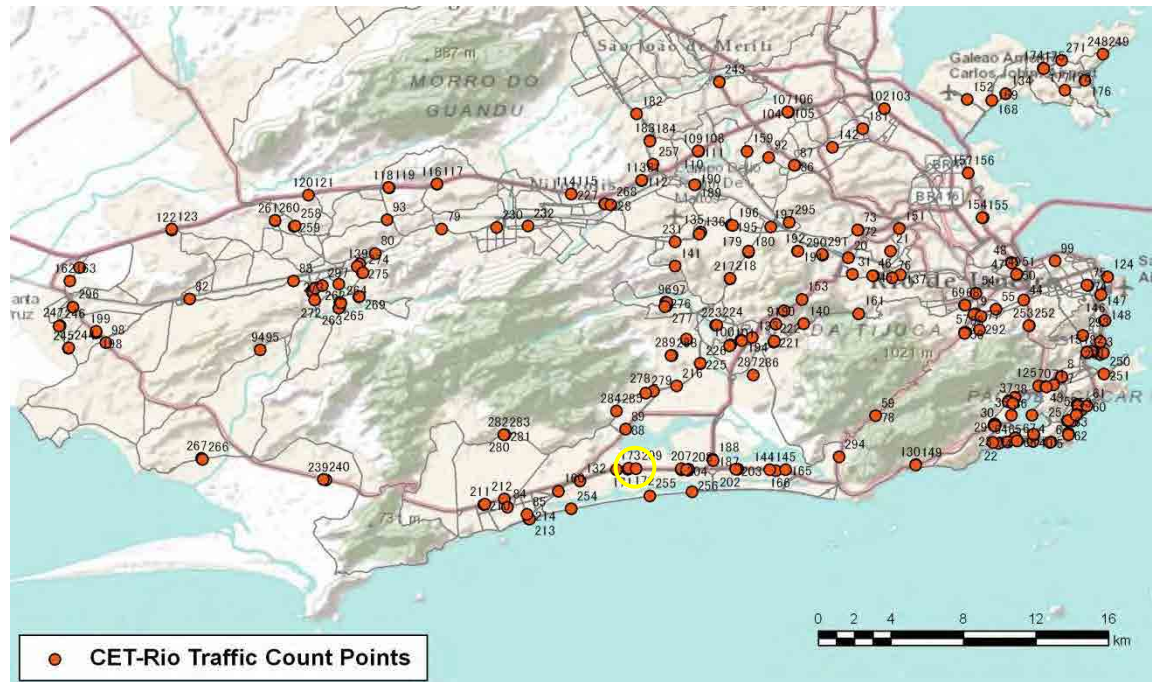

[Weekday]

[Weekend]

No.	Point	Towards
208	Américas,7700	Central-Centro

[Location]

[Weekday]

[Weekend]

No.	Point	Towards
209	Américas,7700	Central-Recreio

[Location]