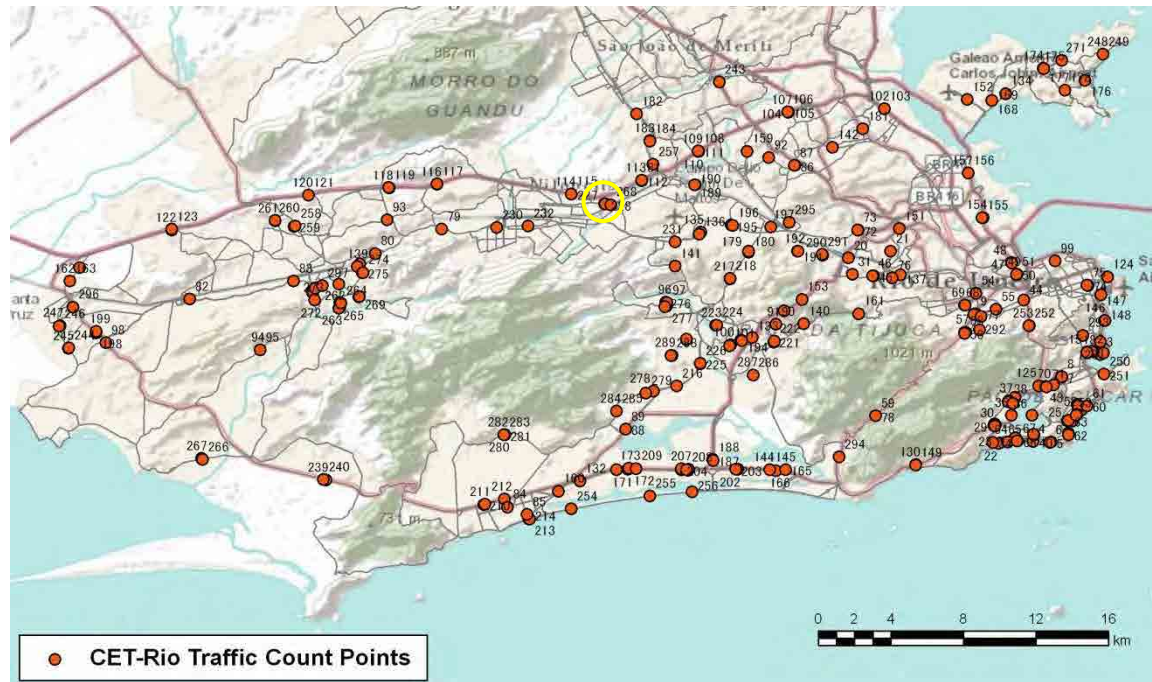

[Weekday]

[Weekend]

No.	Point	Towards
226	Estr. Bandeirantes, 2512	Curicica

[Location]

[Weekday]

[Weekend]

No.	Point	Towards
227	Estr. Água Branca, 421	Deodoro

[Location]