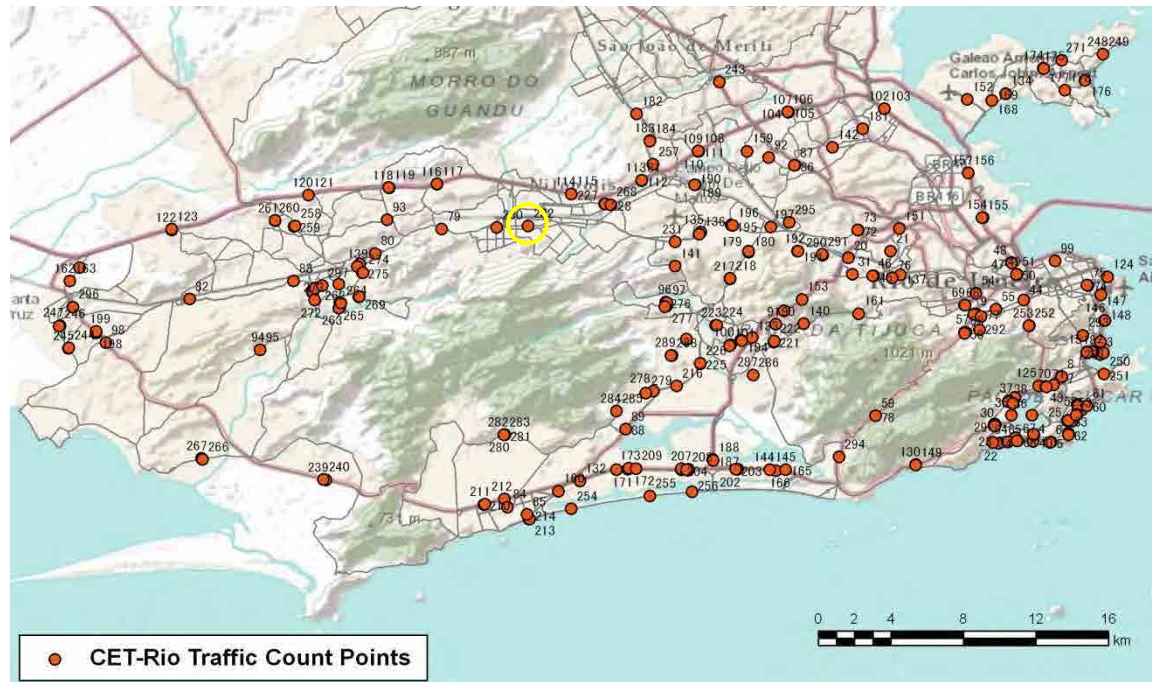

No.	Point	Towards
232	Francisco Real,1279	Cmpo Grande

[Location]