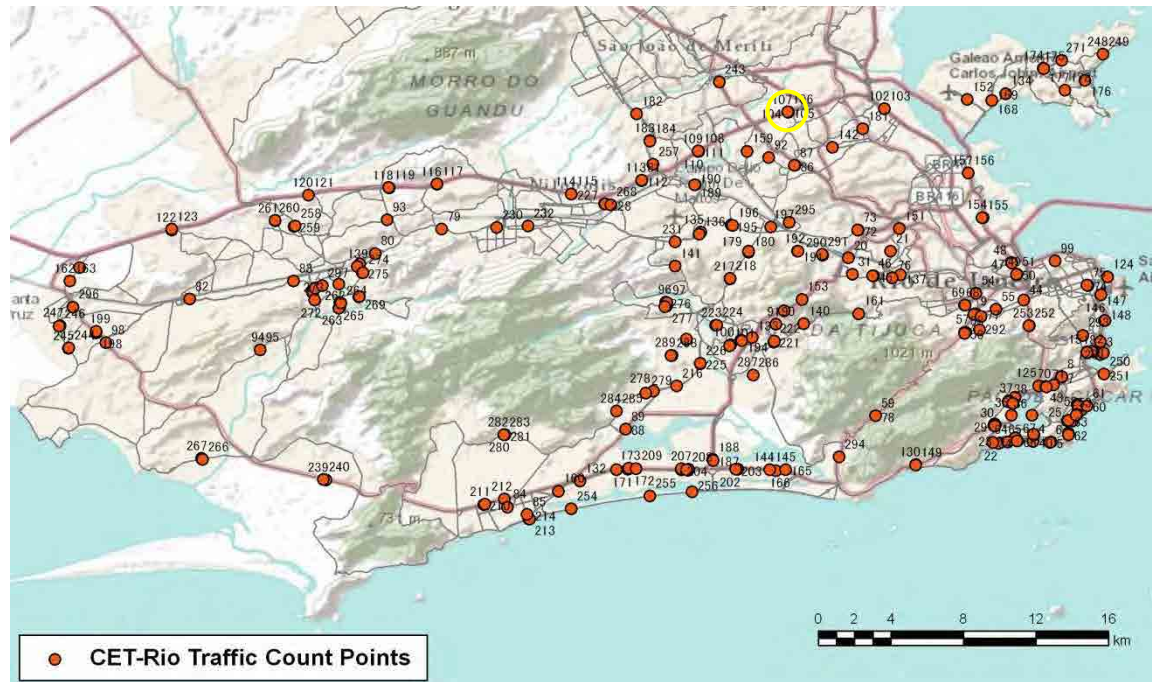

[Weekday]

[Weekend]

No.	Point	Towards
104	Av. Brasil Km 18,8	Pista Central Sentido Centro

[Location]

[Weekday]

[Weekend]

No.	Point	Towards
105	Av. Brasil Km 18,8	Pista Central Sentido Santa Cruz

[Location]

[Weekday]

[Weekend]

No.	Point	Towards
106	Av. Brasil Km 18,8	Pista Lateral Sentido Santa Cruz

[Location]

[Weekday]

[Weekend]

No.	Point	Towards
107	Av. Brasil Km 18,8	Pista Lateral Sentido Centro

[Location]

[Weekday]

[Weekend]

No.	Point	Towards
108	Av. Brasil Km 24,3	Pista Lateral Sentido Santa Cruz

[Location]

[Weekday]

[Weekend]

No.	Point	Towards
109	Av. Brasil km 24,3	Pista Lateral Sentido Centro

[Location]