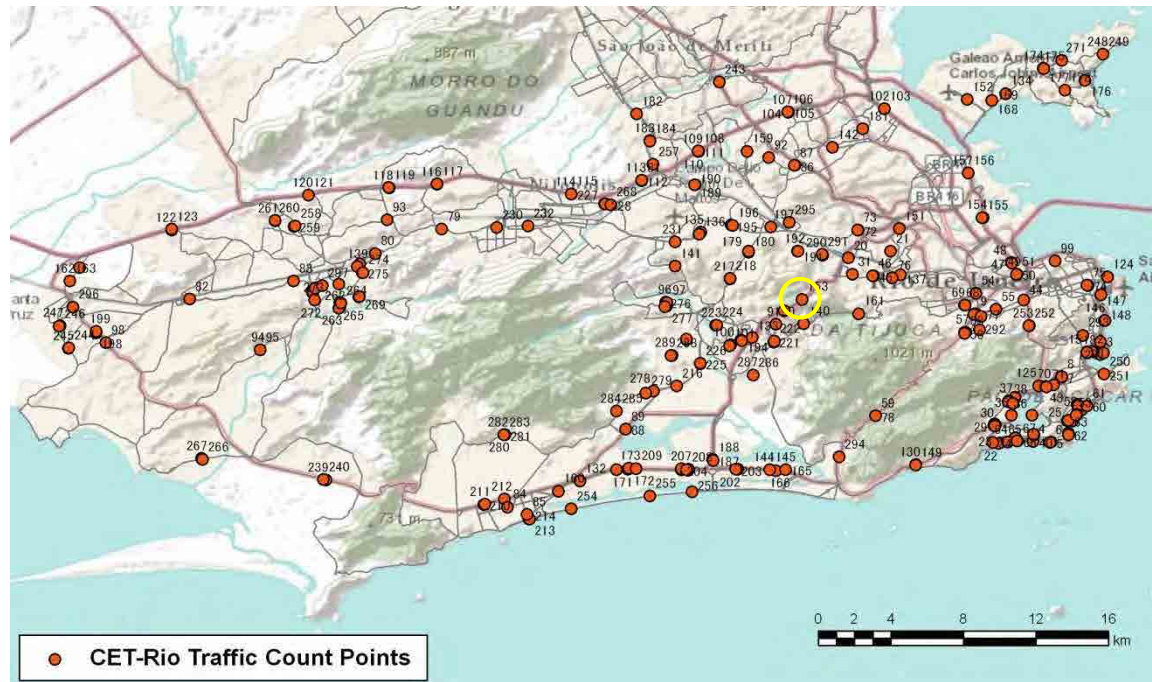

[Weekday]

[Weekend]

No.	Point	Towards
152	Av 20 de Janeiro	Aeroporto

[Location]

[Weekday]

[Weekend]

No.	Point	Towards
153	Linha Amarela Km 5,6	Fundão

[Location]

[Weekday]

[Weekend]

No.	Point	Towards
154	Linha Vermelha Km 3	Dutra

[Location]

[Weekday]

[Weekend]

No.	Point	Towards
155	Linha Vermelha Km 3,5	Centro

[Location]