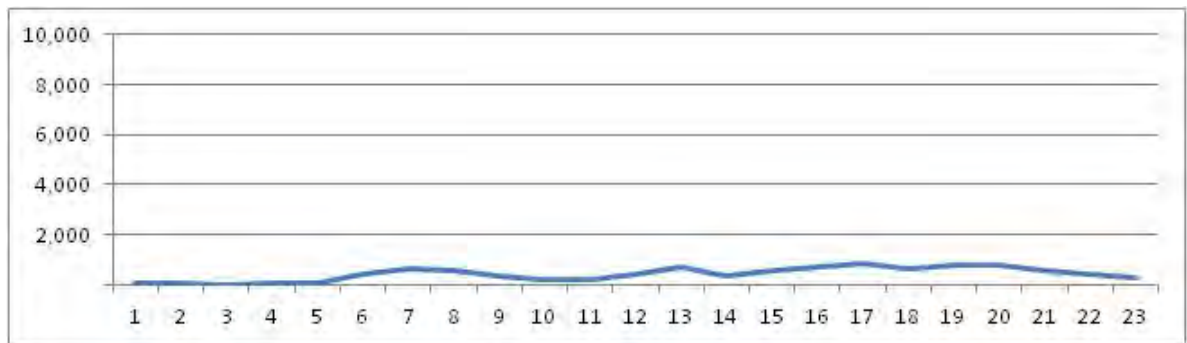

No.	Point	Towards
90	Est. do Pau Ferro, prox ao n 893	Linha Amarela

[Location]

[Weekday]

[Weekend]