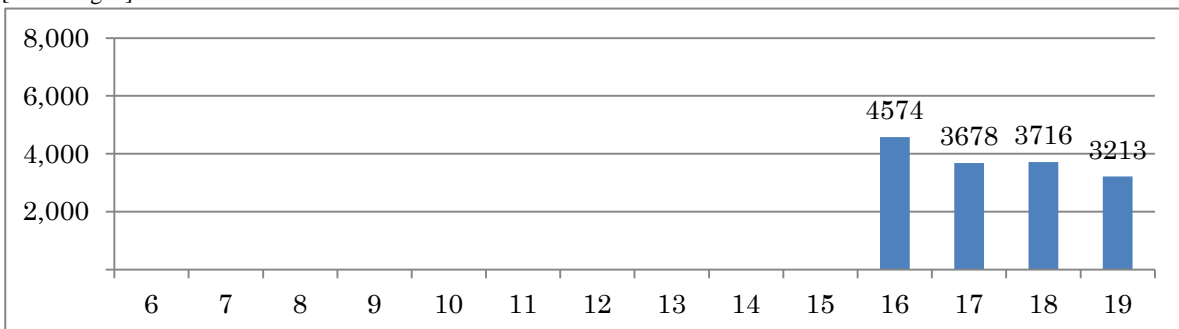

Post	Local	Volumetric count	
		Date	Duration
5	TunelReboucas	20/09/2011	16:00- 19:59

[Location]

[001 - Centro]

[002 - Lagoa]

Post	Local	Volumetric count	
		Date	Duration
6	TunelSantaBarbara	28/09/2011	06:00- 19:59