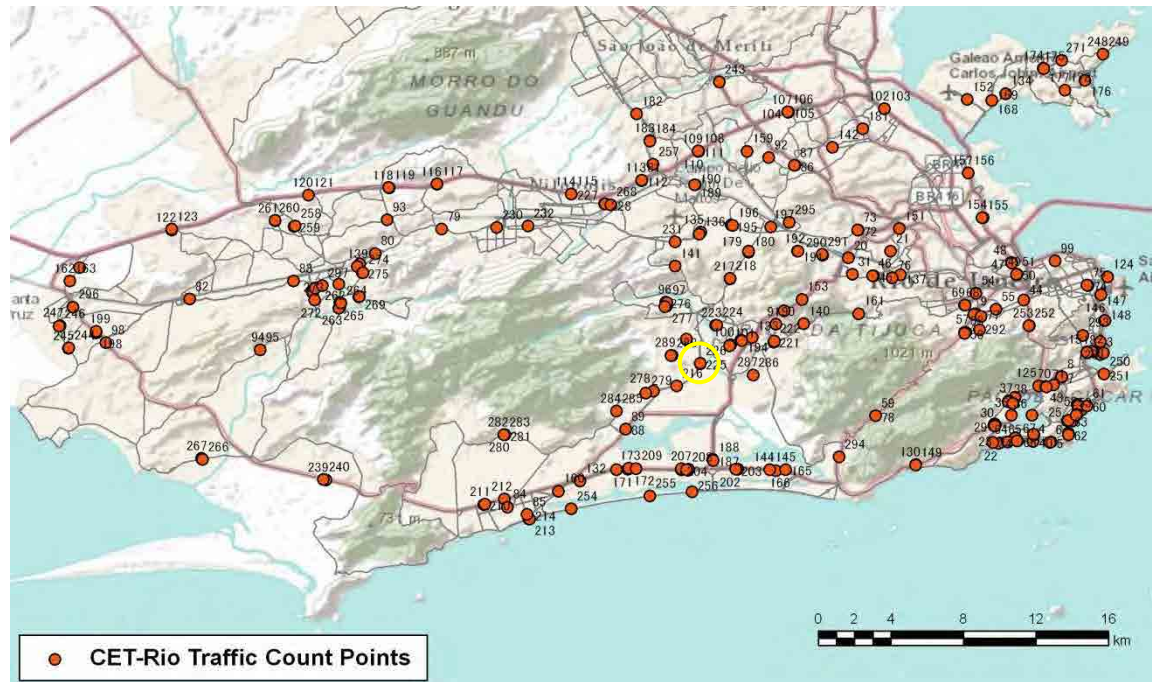

[Weekday]

[Weekend]

No.	Point	Towards
226	Estr. Bandeirantes, 2512	Curicica

[Location]

[Weekday]

[Weekend]

No.	Point	Towards
227	Estr. Água Branca, 421	Deodoro

[Location]