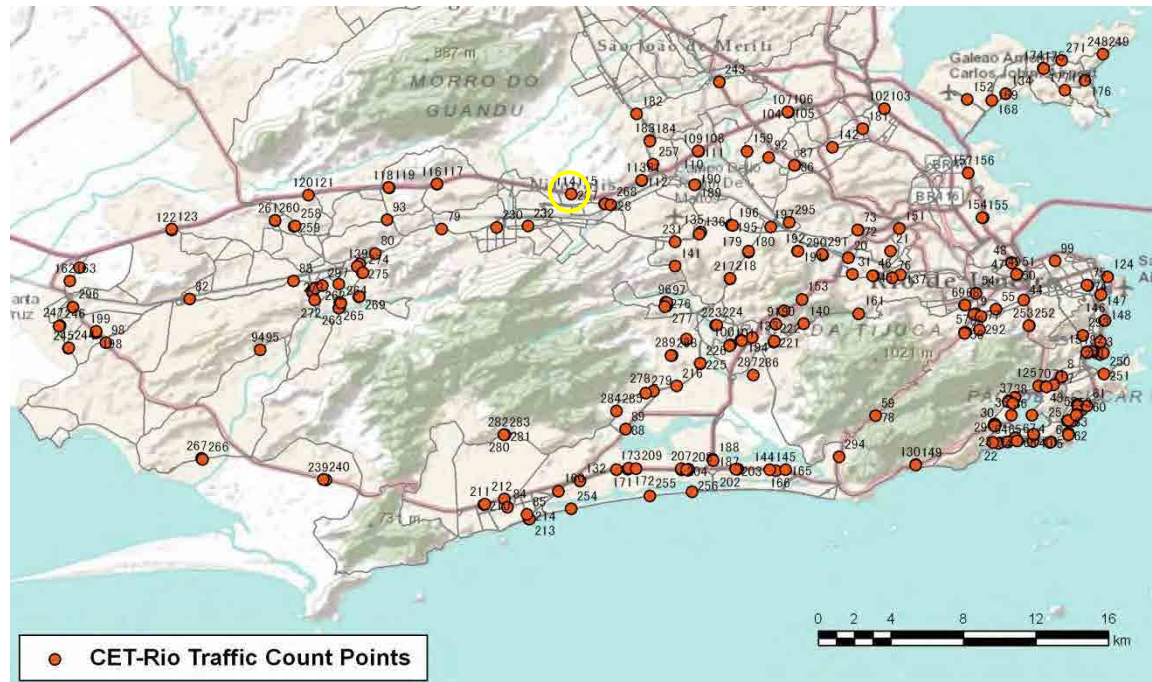

[Weekday]

[Weekend]

No.	Point	Towards
114	Av.Brasil Km 30,4	Centro

[Location]

[Weekday]

[Weekend]

No.	Point	Towards
115	Av.Brasil Km 30,4	Santa Cruz

[Location]

[Weekday]

[Weekend]

No.	Point	Towards
116	Av. Brasil, Km 35,3	Centro

[Location]

[Weekday]

[Weekend]

No.	Point	Towards
117	Av. Brasil Km 35,3	Santa Cruz

[Location]