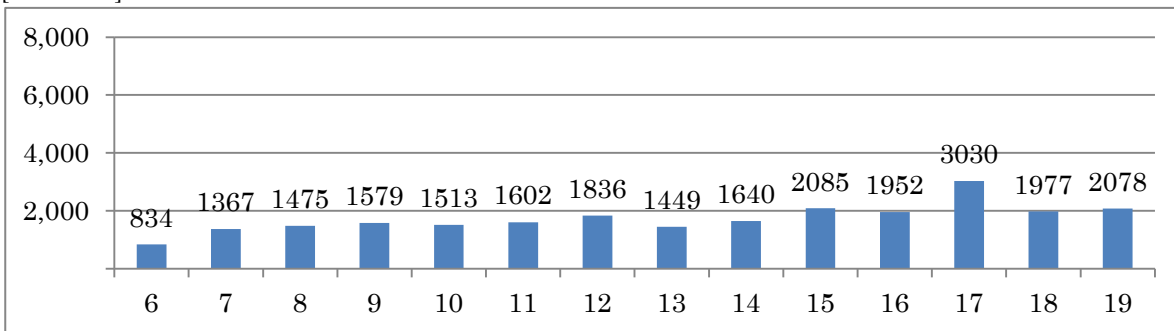

[002-Bairro]