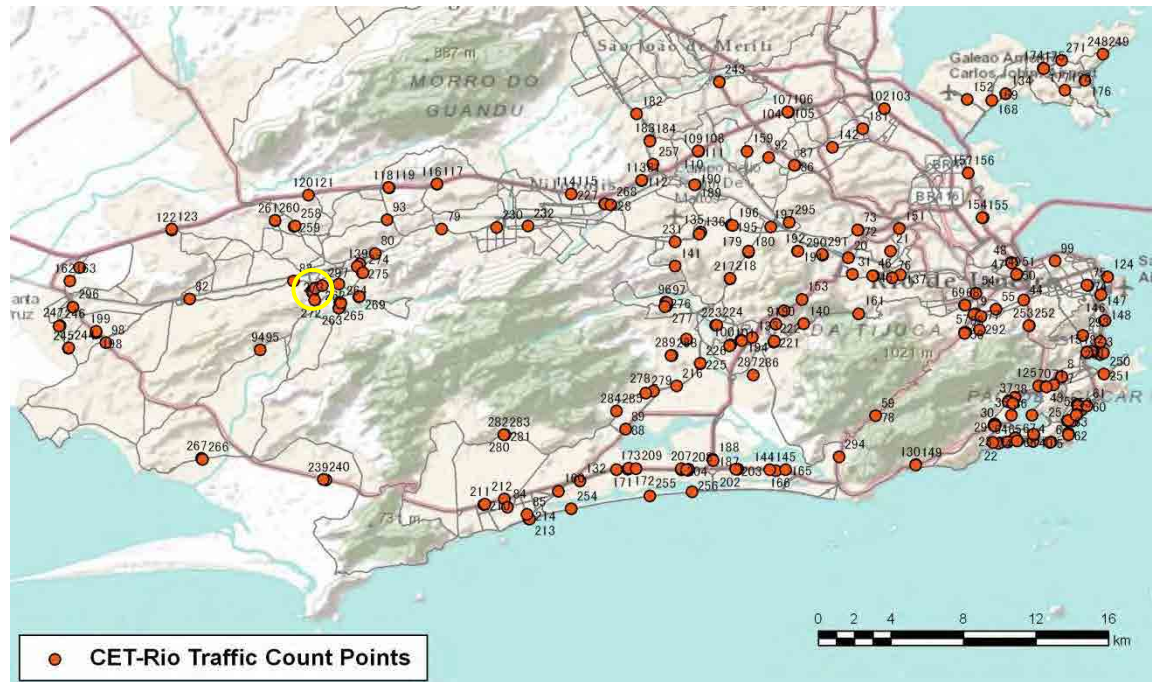

[Weekday]

[Weekend]

No.	Point	Towards
234	Estr. Monteiro, 225	Campo Grande

[Location]

[Weekday]

[Weekend]

No.	Point	Towards
235	Baicuru,44	Campo Grande

[Location]