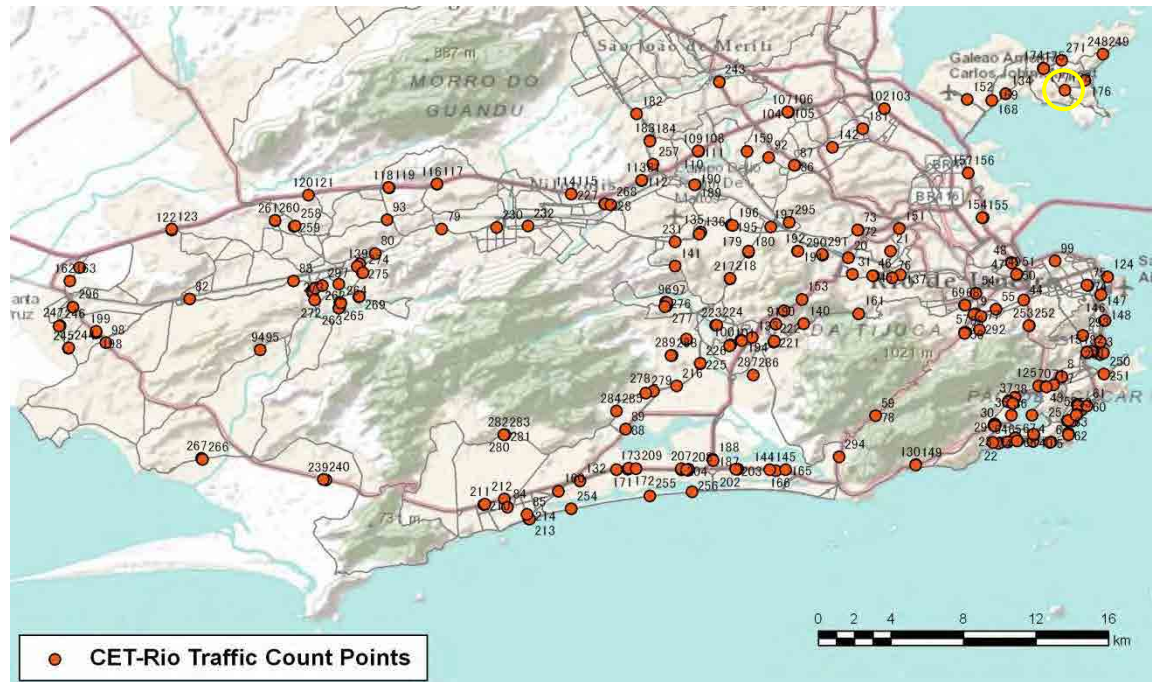

[Weekday]

[Weekend]

No.	Point	Towards
176	Estr.Cacuia,1386	Cocotá

[Location]

[Weekday]

[Weekend]

No.	Point	Towards
177	Estr.Galeão,646	Jd.Carioca

[Location]