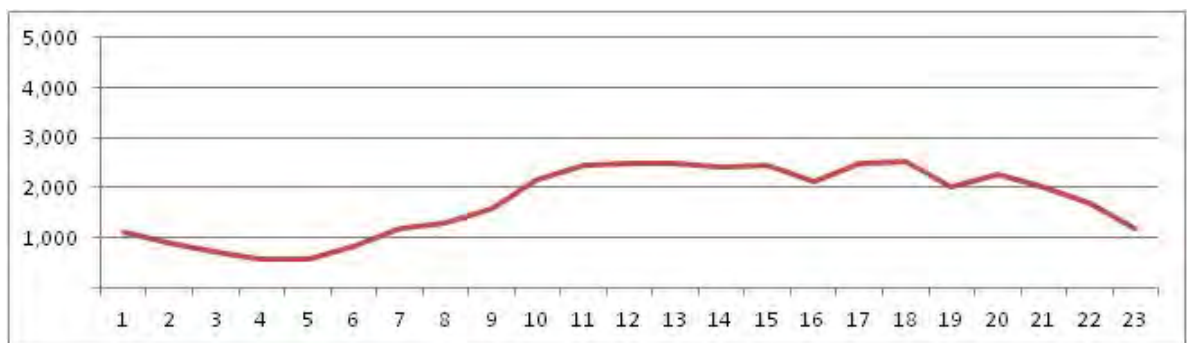

No.	Point	Towards
70	R.Humaita prox. n-244	Jardim Botânico

[Location]

[Weekday]

[Weekend]