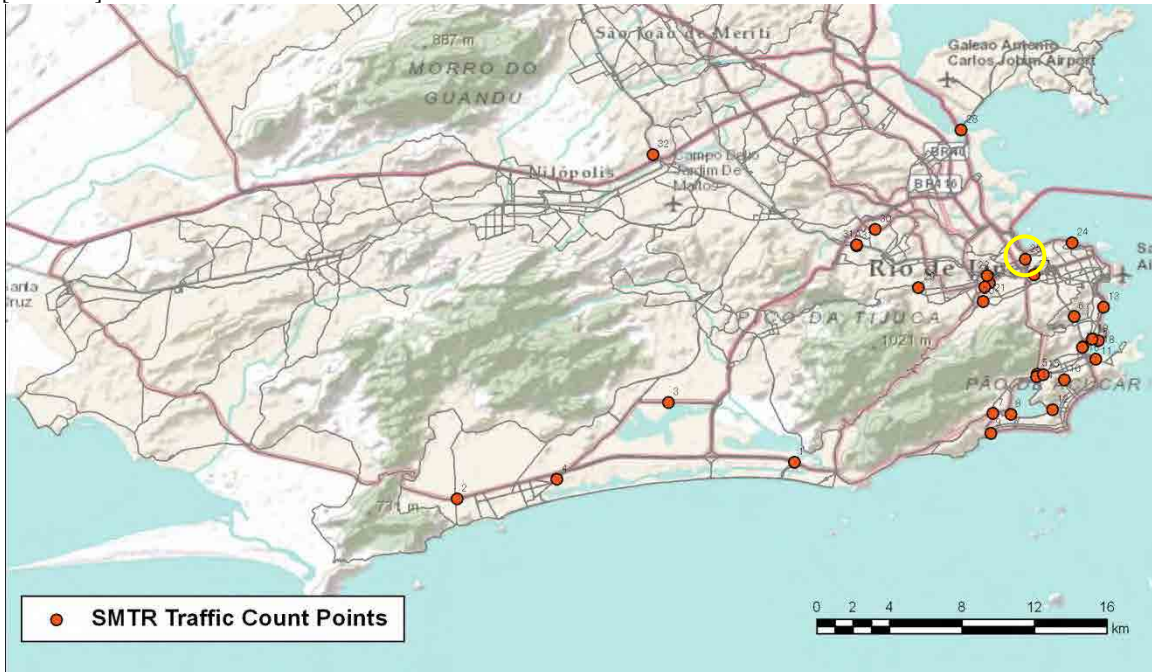

Post	Local	Volumetric count	
		Date	Duration
25	AvFranciscoBicalhoalturaLeopoldina	03/10/2011	06:00 - 19:59

[Location]