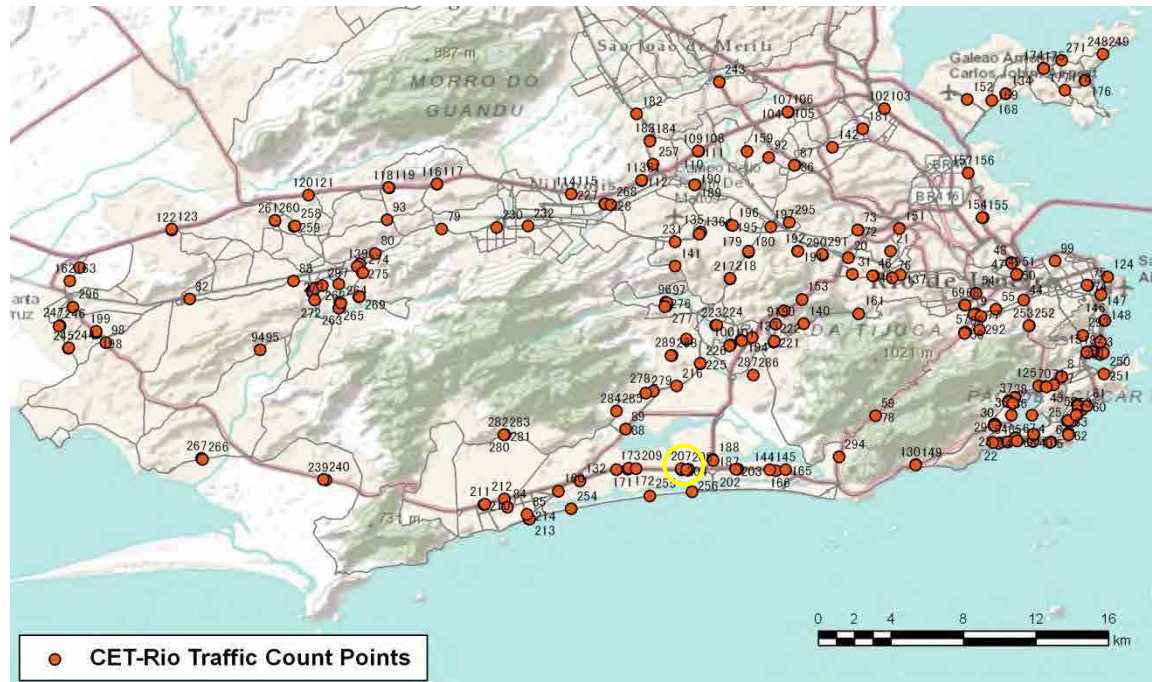

[Weekday]

[Weekend]

No.	Point	Towards
204	Américas,6700	Central-Centro

[Location]

[Weekday]

[Weekend]

No.	Point	Towards
205	Américas,6700	Central-Recreio

[Location]