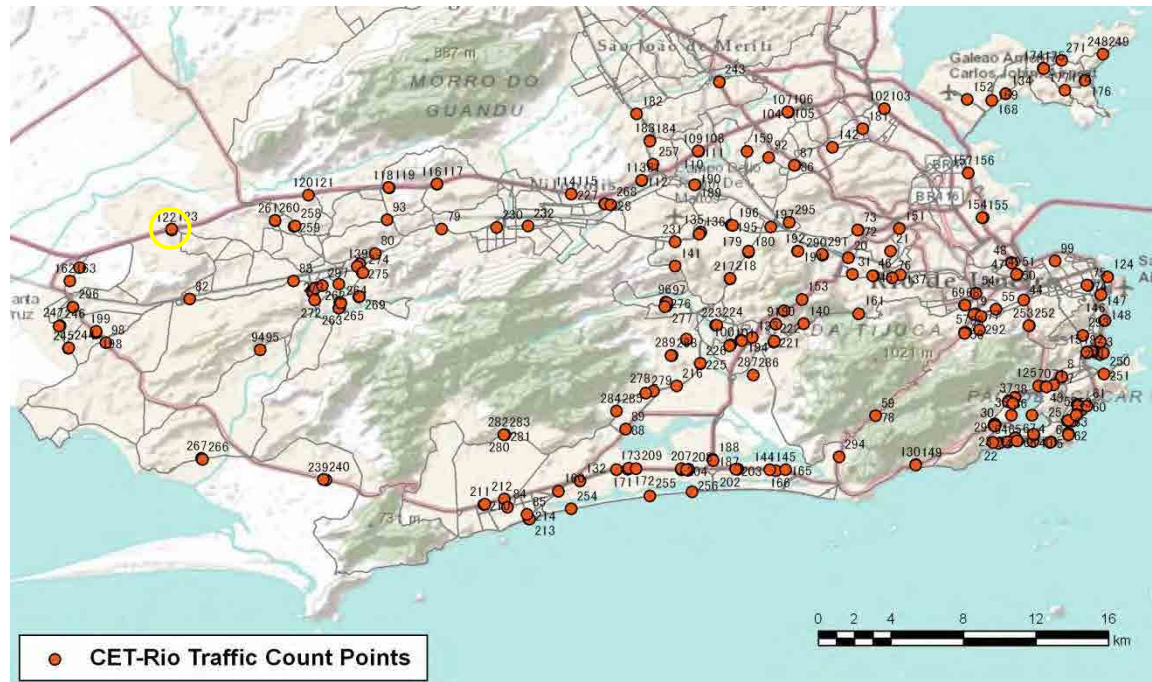

[Weekday]

[Weekend]

No.	Point	Towards
122	Av. Brasil, Km 54,4	Centro

[Location]

[Weekday]

[Weekend]

No.	Point	Towards
123	Av. Brasil, Km 54,4	Santa Cruz

[Location]