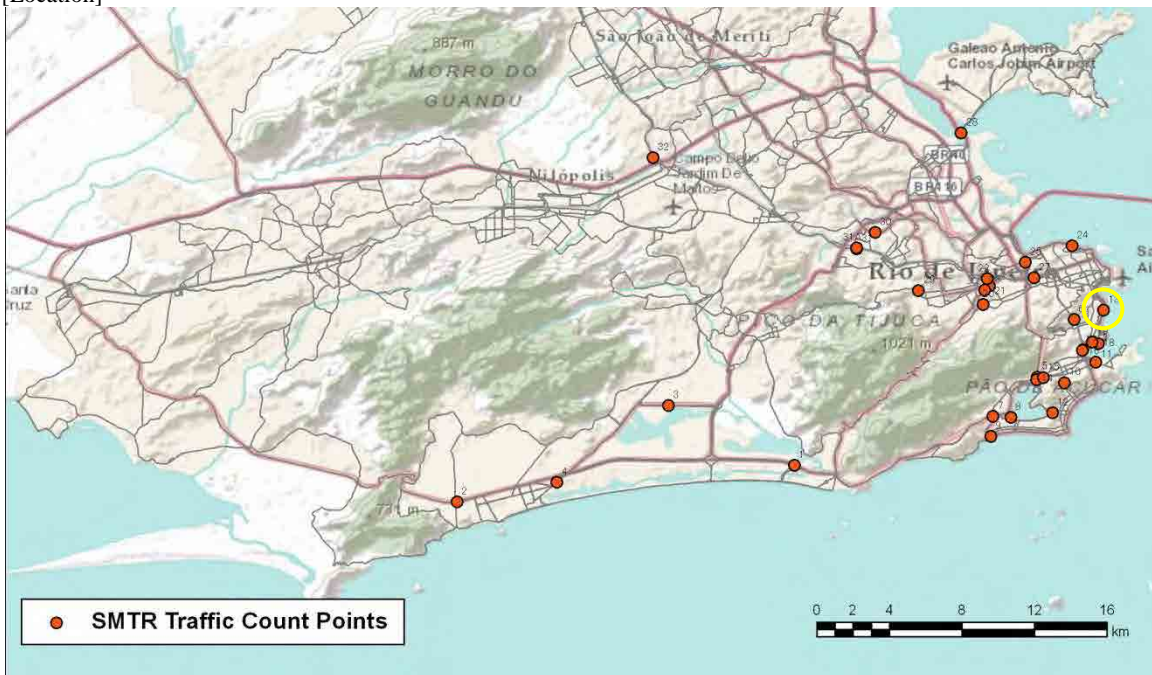

Post	Local	Volumetric count	
		Date	Duration
13	AterrodoFlamengo	26/09/2011	16:00 - 19:59

[Location]