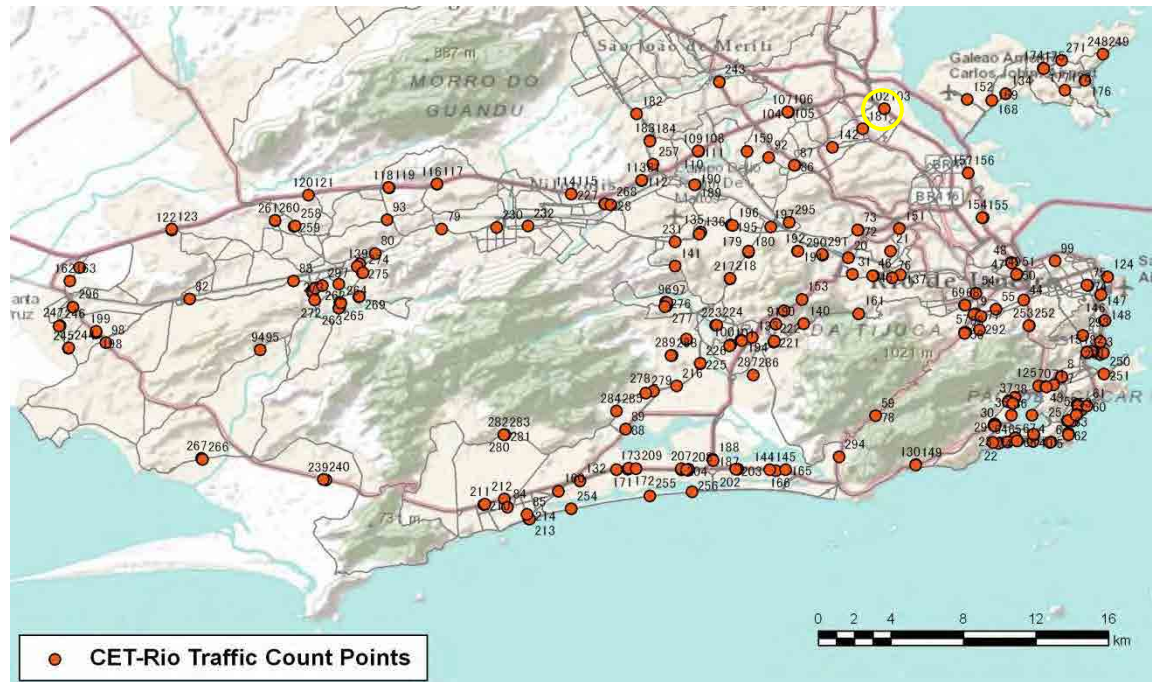

[Weekend]

No.	Point	Towards
100	Rua Retiro dos Artistas, prox. n 1.420	Retiro dos Artistas

[Location]

[Weekday]

[Weekend]

No.	Point	Towards
101	Rua Retiro dos Artistas, prox. n 1.420	R. Edgard Werneck

[Location]

[Weekday]

[Weekend]

No.	Point	Towards
102	Av Brasil km 12,8	Pista Central Sentido Santa Cruz

[Location]

[Weekday]

[Weekend]

No.	Point	Towards
103	Av. Brasil Km 12,8	Pista Lateral Sentido Santa Cruz

[Location]

[Weekday]

[Weekend]

No.	Point	Towards
104	Av. Brasil Km 18,8	Pista Central Sentido Centro

[Location]

[Weekday]

[Weekend]

No.	Point	Towards
105	Av. Brasil Km 18,8	Pista Central Sentido Santa Cruz

[Location]

[Weekday]

[Weekend]

No.	Point	Towards
106	Av. Brasil Km 18,8	Pista Lateral Sentido Santa Cruz

[Location]

[Weekday]

[Weekend]

No.	Point	Towards
107	Av. Brasil Km 18,8	Pista Lateral Sentido Centro

[Location]