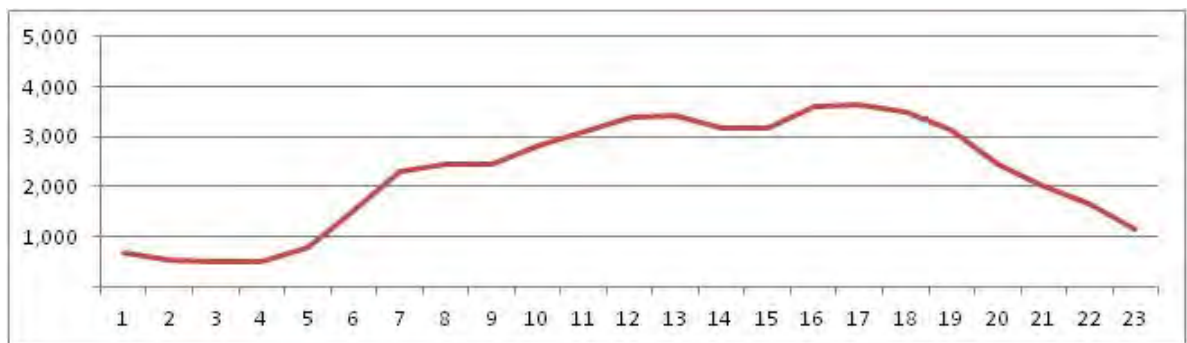

[Weekday]

[Weekend]

No.	Point	Towards
154	Linha Vermelha Km 3	Dutra

[Location]

[Weekday]

[Weekend]

No.	Point	Towards
155	Linha Vermelha Km 3,5	Centro

[Location]