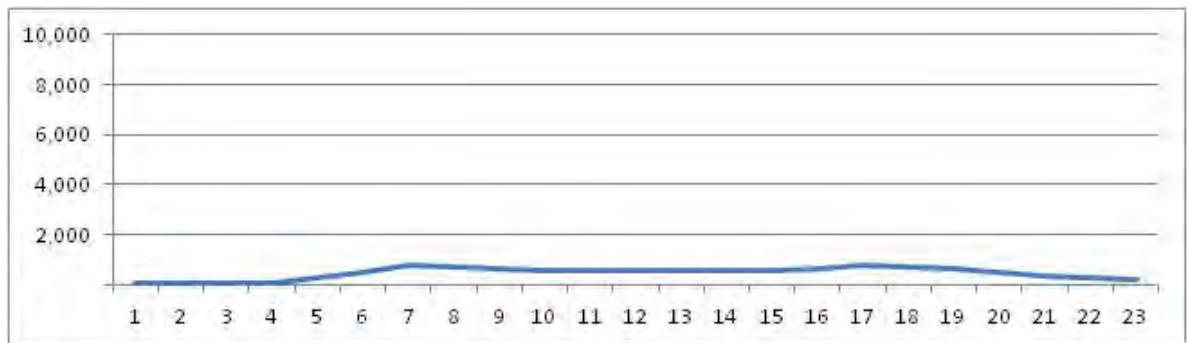

No.	Point	Towards
98	Est. da Pedra, próx ao n. 178	Santa Cruz

[Location]

[Weekday]

[Weekend]