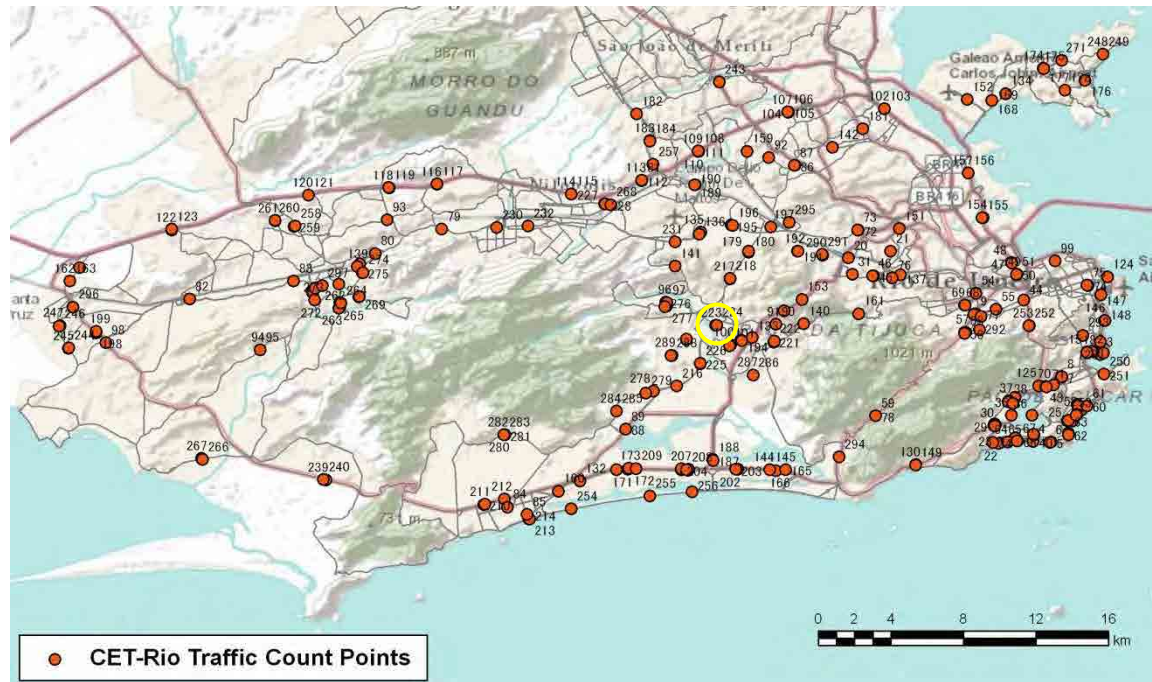

[Weekday]

[Weekend]

No.	Point	Towards
222	Estr.Geminiano Góis,331	JPA

[Location]

[Weekday]

[Weekend]

No.	Point	Towards
223	Estr. Tindiba, 1103	Pechincha

[Location]