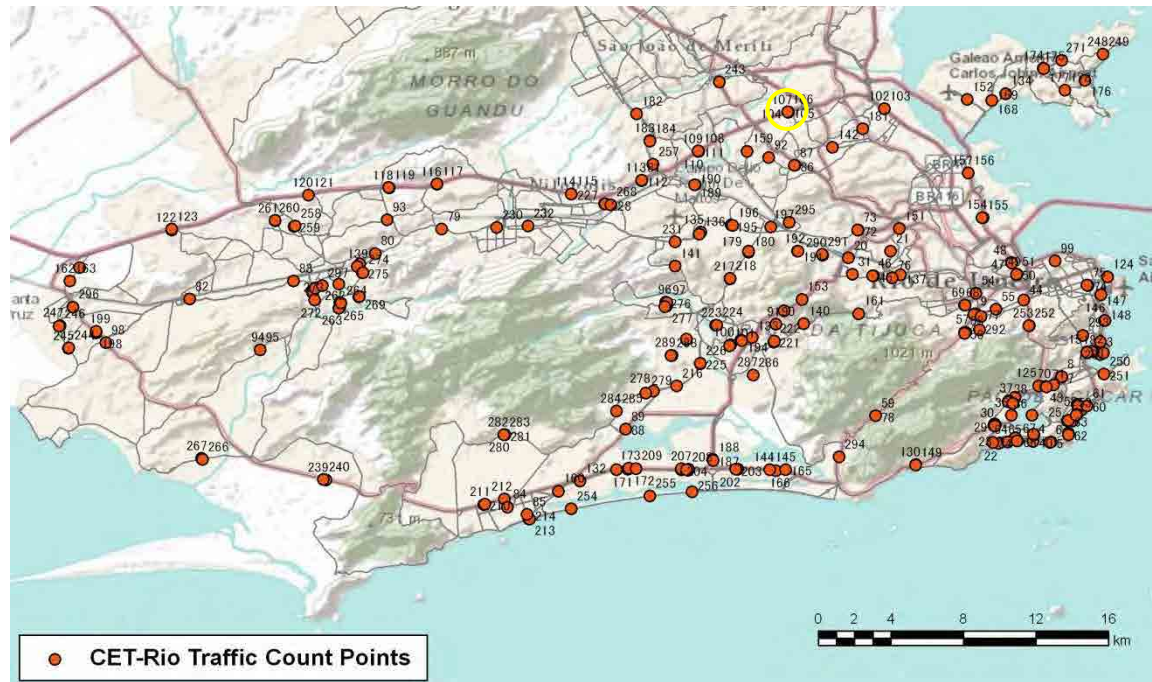

[Weekday]

[Weekend]

No.	Point	Towards
104	Av. Brasil Km 18,8	Pista Central Sentido Centro

[Location]

[Weekday]

[Weekend]

No.	Point	Towards
105	Av. Brasil Km 18,8	Pista Central Sentido Santa Cruz

[Location]

[Weekday]

[Weekend]

No.	Point	Towards
106	Av. Brasil Km 18,8	Pista Lateral Sentido Santa Cruz

[Location]

[Weekday]

[Weekend]

No.	Point	Towards
107	Av. Brasil Km 18,8	Pista Lateral Sentido Centro

[Location]

[Weekday]

[Weekend]

No.	Point	Towards
108	Av. Brasil Km 24,3	Pista Lateral Sentido Santa Cruz

[Location]

[Weekday]

[Weekend]

No.	Point	Towards
109	Av. Brasil km 24,3	Pista Lateral Sentido Centro

[Location]