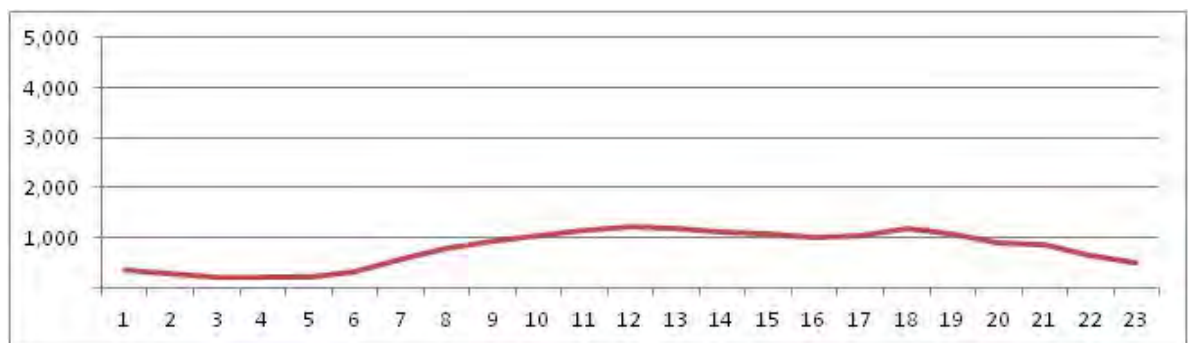

No.	Point	Towards
68	Rua Maxwell prox. n- 145 e a R.Gonzaga Bastos	

[Location]

[Weekday]

[Weekend]

No.	Point	Towards
69	R.Gonzaga Bastos prox. n- 271 e a Rua Maxwell	

[Location]

[Weekday]

[Weekend]