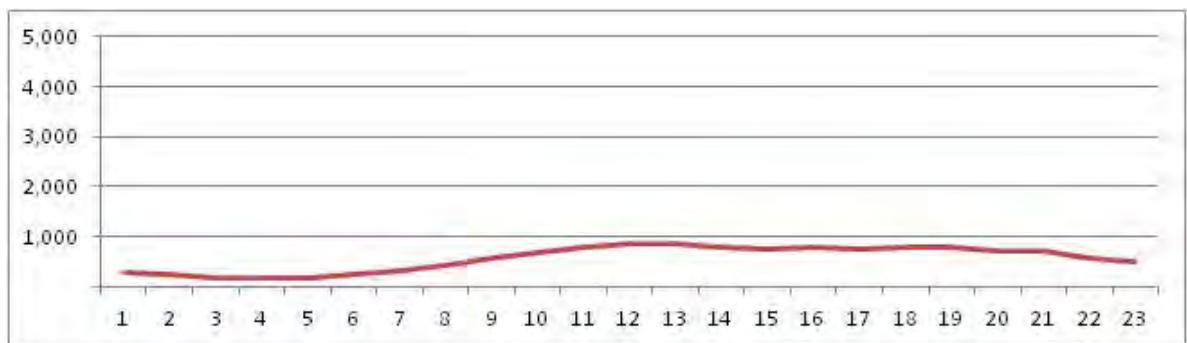

No.	Point	Towards
175	Paulo e Silva,400	Moneró

[Location]

[Weekday]

[Weekend]