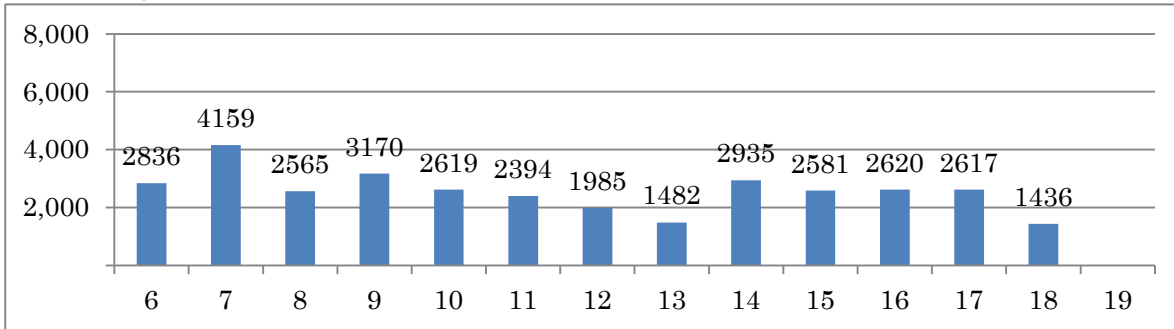

[IPC-Pres.Vargas-PistaCentral]