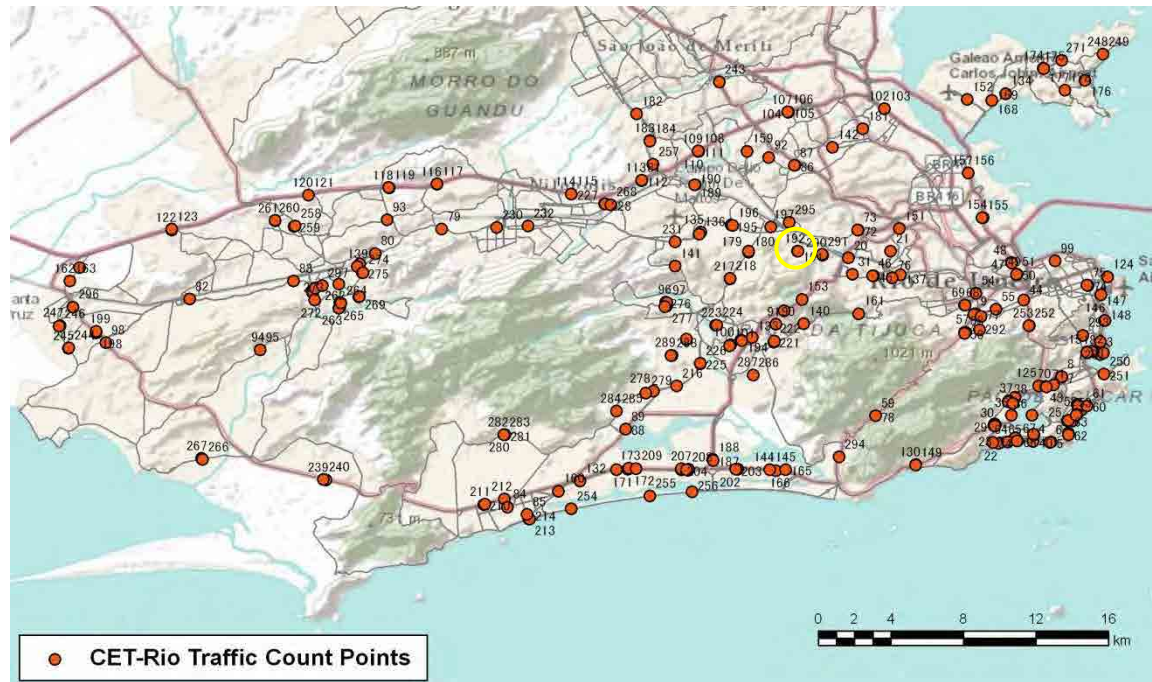

[Weekday]

[Weekend]

No.	Point	Towards
192	Clarimundo de Melo906	Cascadura

[Location]

[Weekday]

[Weekend]

No.	Point	Towards
193	Geremário Dantas,1052	Freguesia

[Location]