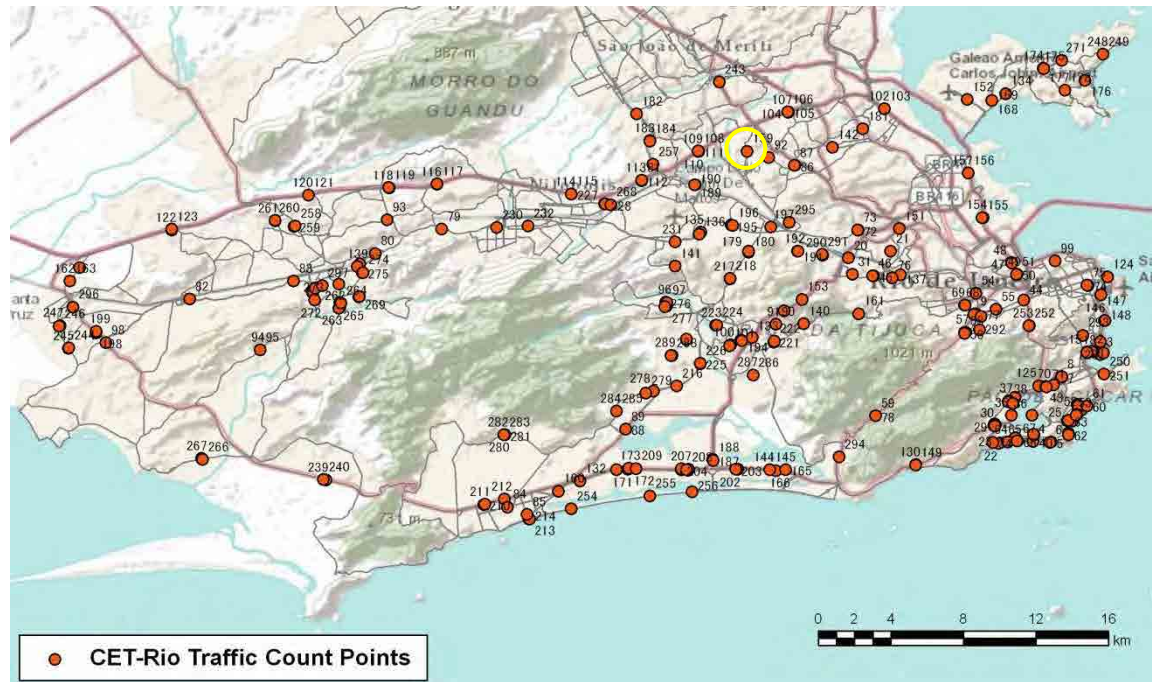

[Weekday]

[Weekend]

No.	Point	Towards
156	Linha vermelha Km 5,5	Centro

[Location]

[Weekday]

[Weekend]

No.	Point	Towards
157	Linha vermelha Km 5,5	Ilha

[Location]

[Weekday]

[Weekend]

No.	Point	Towards
158	Linha Amarela Km 12,2	Barra

[Location]

[Weekday]

[Weekend]

No.	Point	Towards
159	Av. dos Italianos, próx. 933	Acari

[Location]