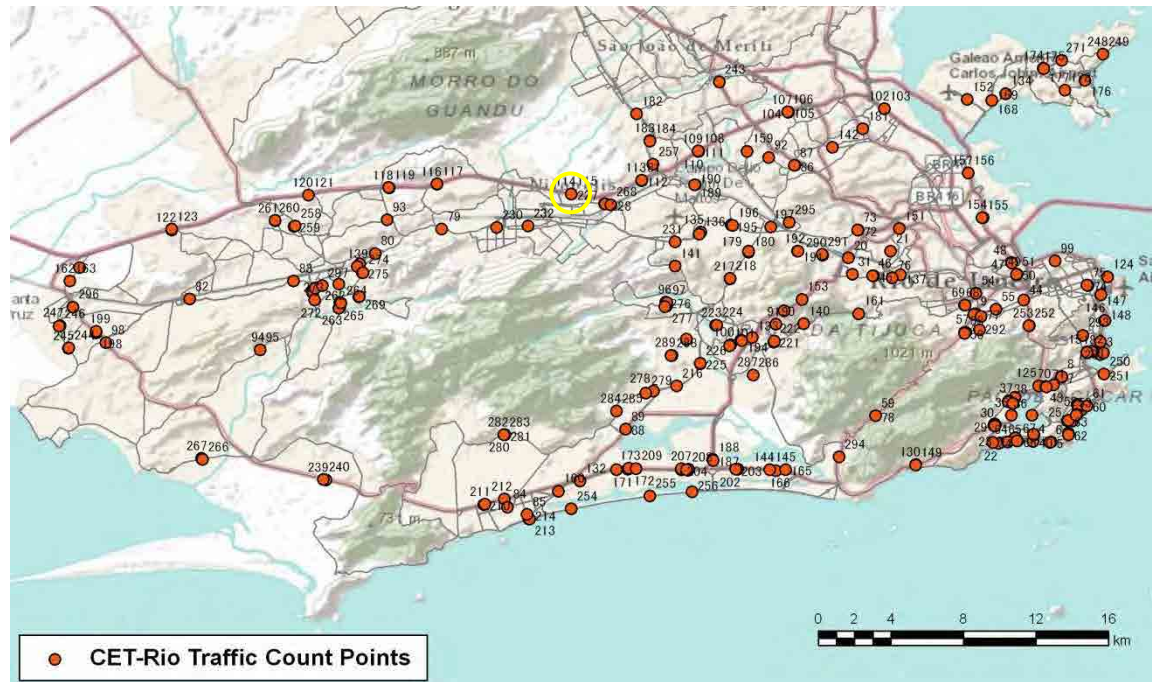

[Weekday]

[Weekend]

No.	Point	Towards
114	Av.Brasil Km 30,4	Centro

[Location]

[Weekday]

[Weekend]

No.	Point	Towards
115	Av.Brasil Km 30,4	Santa Cruz

[Location]

[Weekday]

[Weekend]

No.	Point	Towards
116	Av. Brasil, Km 35,3	Centro

[Location]

[Weekday]

[Weekend]

No.	Point	Towards
117	Av. Brasil Km 35,3	Santa Cruz

[Location]