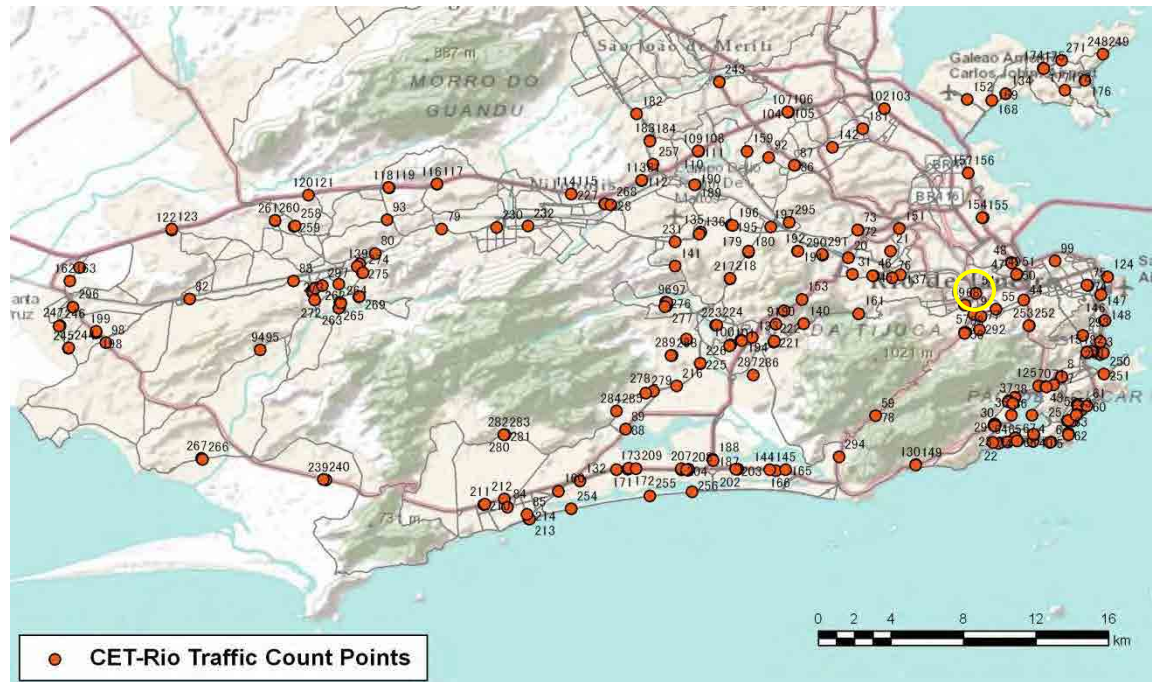

No.	Point	Towards
64	Av.Delfim Moreira prox. n-426	Niemeyer

[Location]

[Weekday]

[Weekend]

No.	Point	Towards
65	Av.Delfim Moreira prox. n-426	Ipanema

[Location]

[Weekday]

[Weekend]

No.	Point	Towards
66	Av Vieira Souto próx. n°718	Leblon

[Location]

[Weekday]

[Weekend]

No.	Point	Towards
67	Av Vieira Souto próx. n°718	Arpoador

[Location]

[Weekday]

[Weekend]

No.	Point	Towards
68	Rua Maxwell prox. n- 145 e a R.Gonzaga Bastos	

[Location]

[Weekday]

[Weekend]

No.	Point	Towards
69	R.Gonzaga Bastos prox. n- 271 e a Rua Maxwell	

[Location]

[Weekday]

[Weekend]