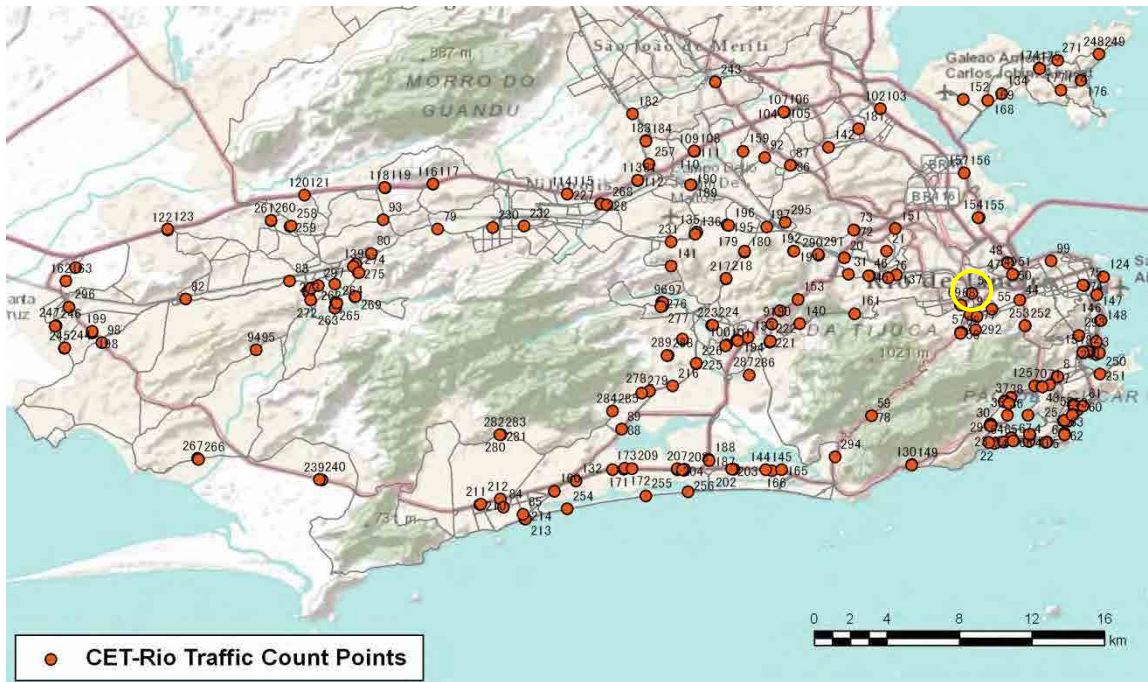

No.	Point	Towards
66	Av Vieira Souto próx. n°718	Leblon

[Location]

[Weekday]

[Weekend]

No.	Point	Towards
67	Av Vieira Souto próx. n°718	Arpoador

[Location]

[Weekday]

[Weekend]

No.	Point	Towards
68	Rua Maxwell prox. n- 145 e a R.Gonzaga Bastos	

[Location]

[Weekday]

[Weekend]

No.	Point	Towards
69	R.Gonzaga Bastos prox. n- 271 e a Rua Maxwell	

[Location]

[Weekday]

[Weekend]