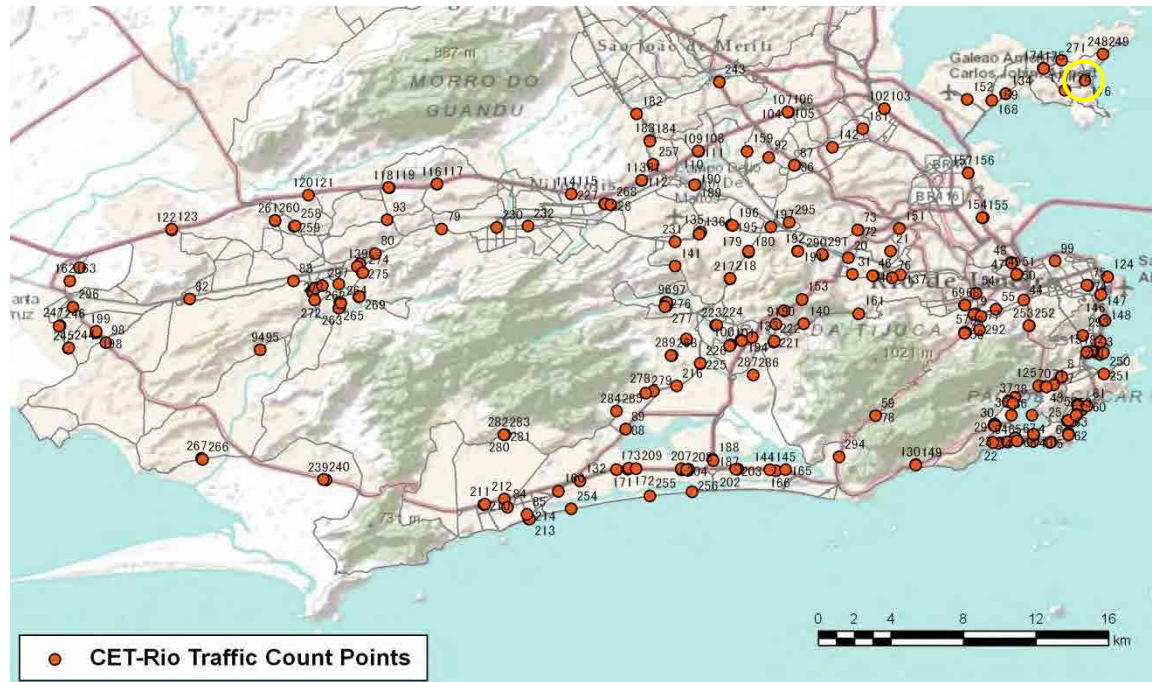

[Weekday]

[Weekend]

No.	Point	Towards
176	Estr.Cacuia,1386	Cocotá

[Location]

[Weekday]

[Weekend]

No.	Point	Towards
177	Estr.Galeão,646	Jd.Carioca

[Location]