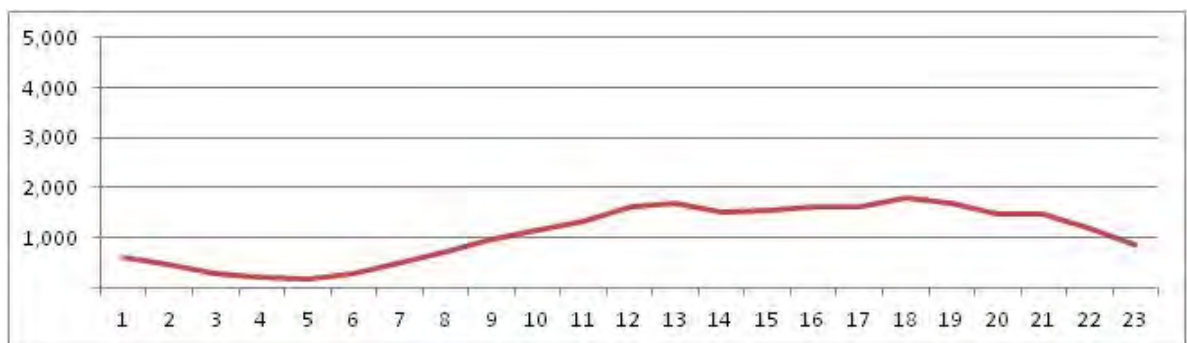

No.	Point	Towards
131	Av. das Américas, próx. 7.380	Central - Recreio

[Location]

[Weekday]

[Weekend]