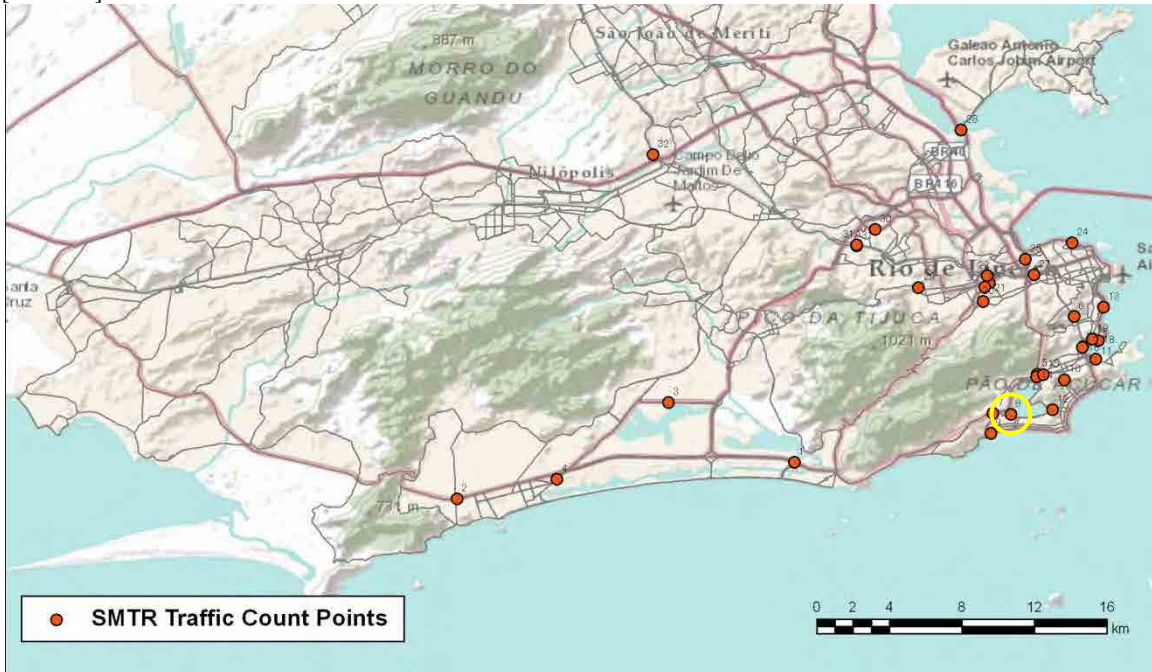

[Location]

[001 - Jd Botânico]

[002 - Ipanema]

Post	Local	Volumetric count	
		Date	Duration
9	AvDelfimMoreira	20/09/2011	06:00 - 09:59

[Location]

[1BR - Barra]

[1LB - Leblon]

[2LB - Leblon]