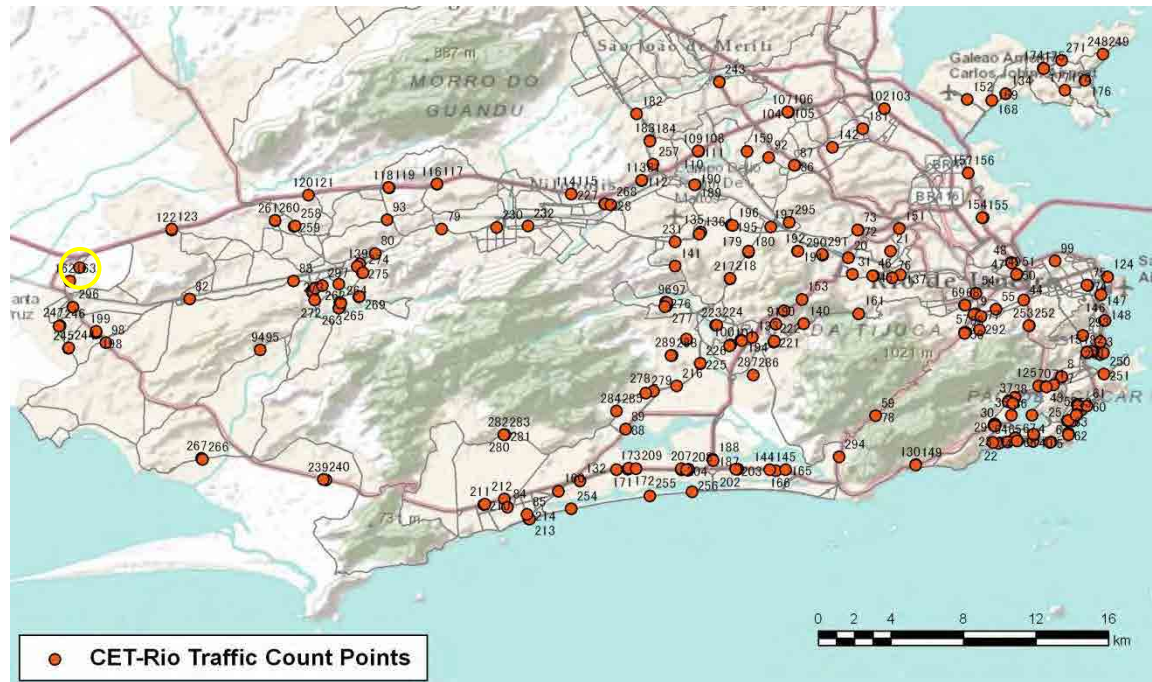

[Weekday]

[Weekend]

No.	Point	Towards
240	Américas,28705	Grota Funda

[Location]

[Weekday]

[Weekend]

No.	Point	Towards
241	Decaminada,1800	Av.Brasil

[Location]