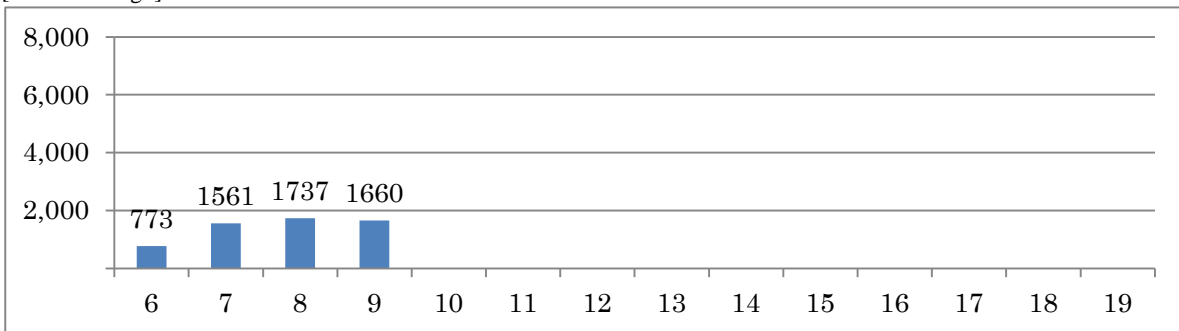

[001 - Botafogo]