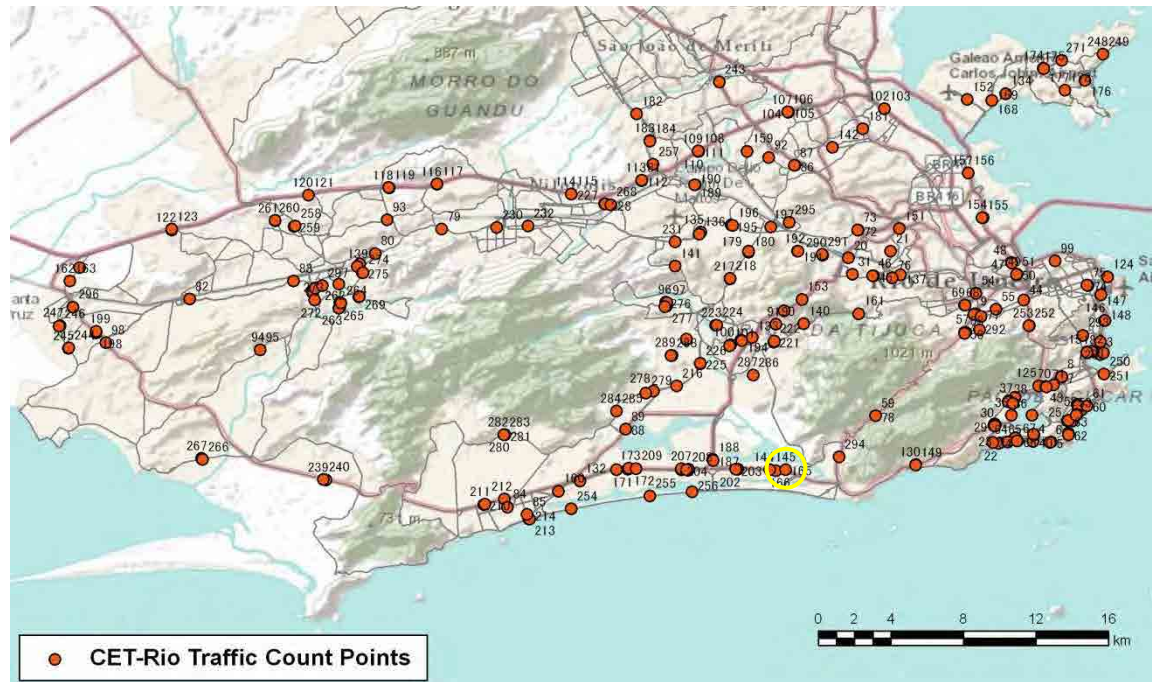

[Weekday]

[Weekend]

No.	Point	Towards
164	Américas,2603	Lateral-Centro

[Location]

[Weekday]

[Weekend]

No.	Point	Towards
165	Américas,2603	Central-Centro

[Location]