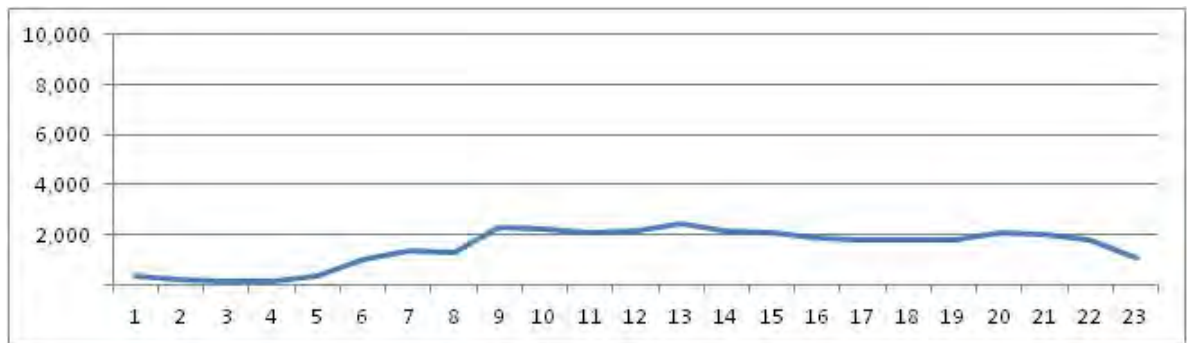

[Weekday]

[Weekend]

No.	Point	Towards
130	Auto Estrada Lagoa-Barra	Barra

[Location]

[Weekday]

[Weekend]

No.	Point	Towards
131	Av. das Américas, próx. 7.380	Central - Recreio

[Location]