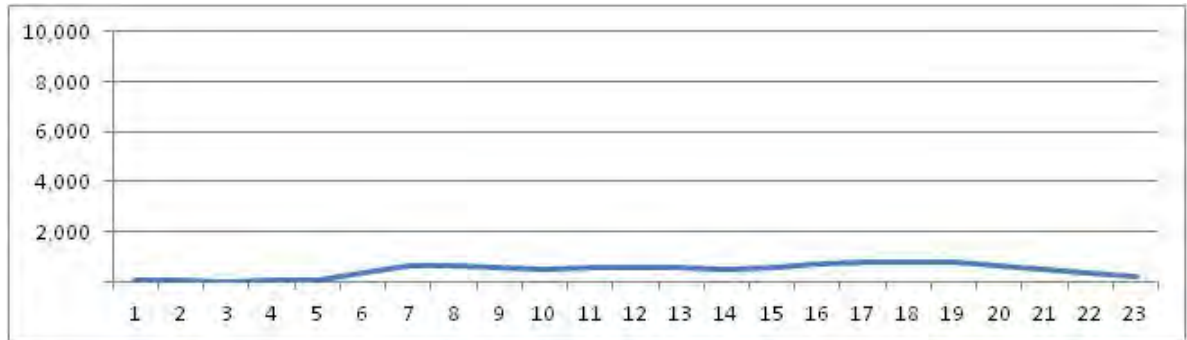

No.	Point	Towards
56	R Uruguai prox. n-380 e a R Conde de Bonfim	

[Location]

[Weekday]

[Weekend]

No.	Point	Towards
57	R Conde de Bonfim prox. n-690	Usina

[Location]

[Weekday]

[Weekend]