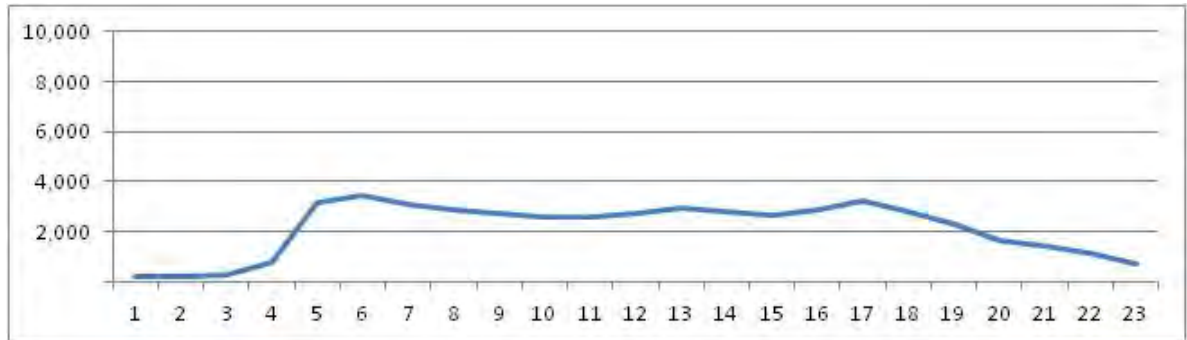

[Weekday]

[Weekend]

No.	Point	Towards
104	Av. Brasil Km 18,8	Pista Central Sentido Centro

[Location]

[Weekday]

[Weekend]

No.	Point	Towards
105	Av. Brasil Km 18,8	Pista Central Sentido Santa Cruz

[Location]