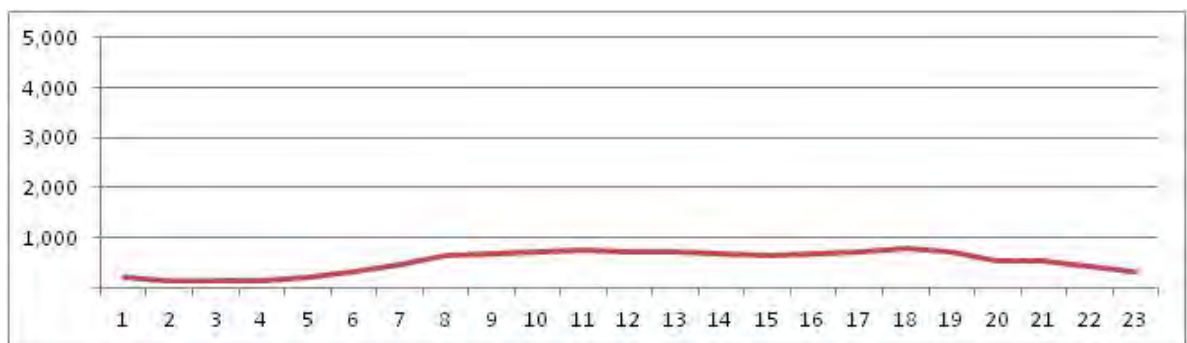

No.	Point	Towards
243	AV. MARTIN LUTHER KING JR. e.f. n.º 13.738	Pavuna

[Location]

[Weekday]

[Weekend]