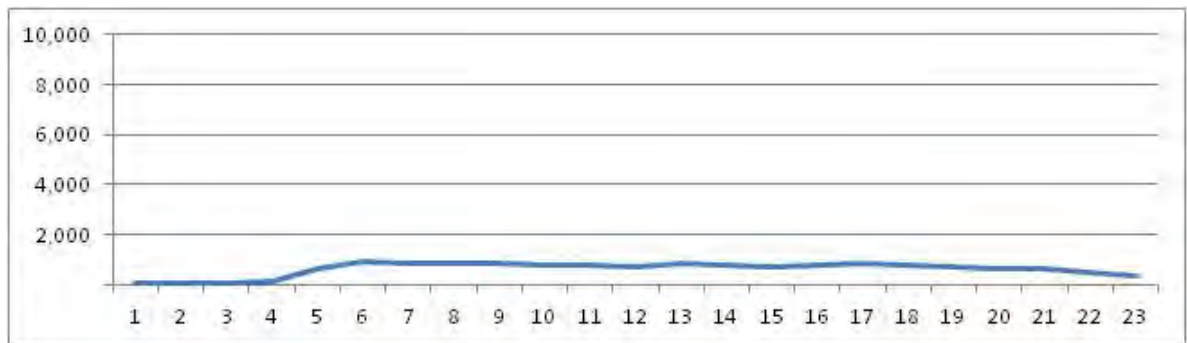

[Weekday]

[Weekend]

No.	Point	Towards
136	Av. Jambeiro, próx. 815	V.Valqueire

[Location]

[Weekday]

[Weekend]

No.	Point	Towards
137	Rua Arquias Cordeiro - Prox. n. 112	Engenho Novo

[Location]