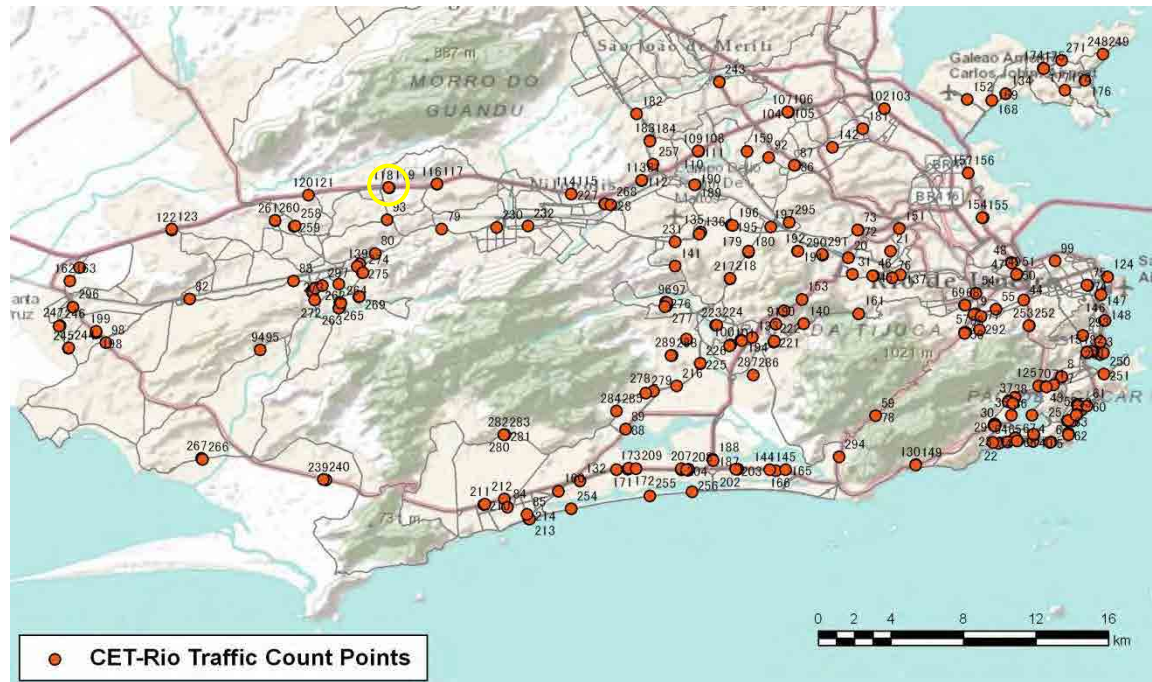

[Weekday]

[Weekend]

No.	Point	Towards
118	Av. Brasil, Km 40	Centro

[Location]

[Weekday]

[Weekend]

No.	Point	Towards
119	Av.Brasil Km 40	Santa Cruz

[Location]

[Weekday]

[Weekend]

No.	Point	Towards
120	Av. Brasil, Km 45	Centro

[Location]

[Weekday]

[Weekend]

No.	Point	Towards
121	Av. Brasil, Km 45	Santa Cruz

[Location]