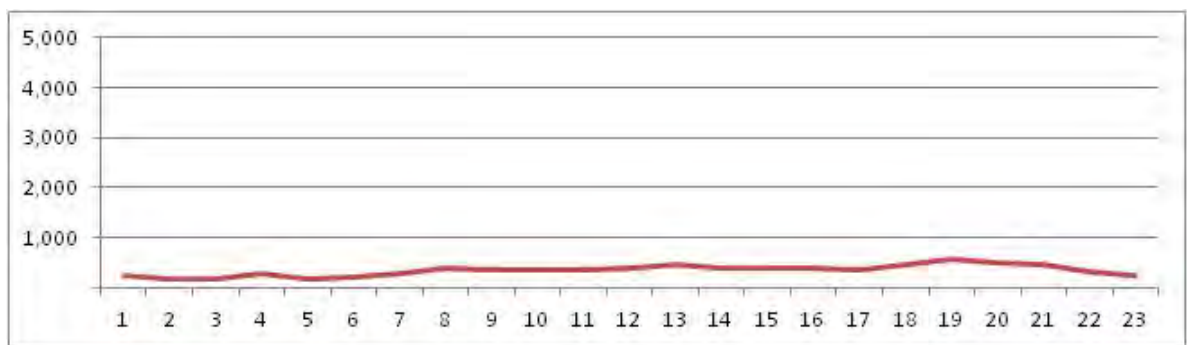

[Weekday]

[Weekend]

No.	Point	Towards
138	Rua Arthur Rios , próx. 692	

[Location]

[Weekday]

[Weekend]

No.	Point	Towards
139	Rua Arthur Rios , próx. 929	BANGU

[Location]