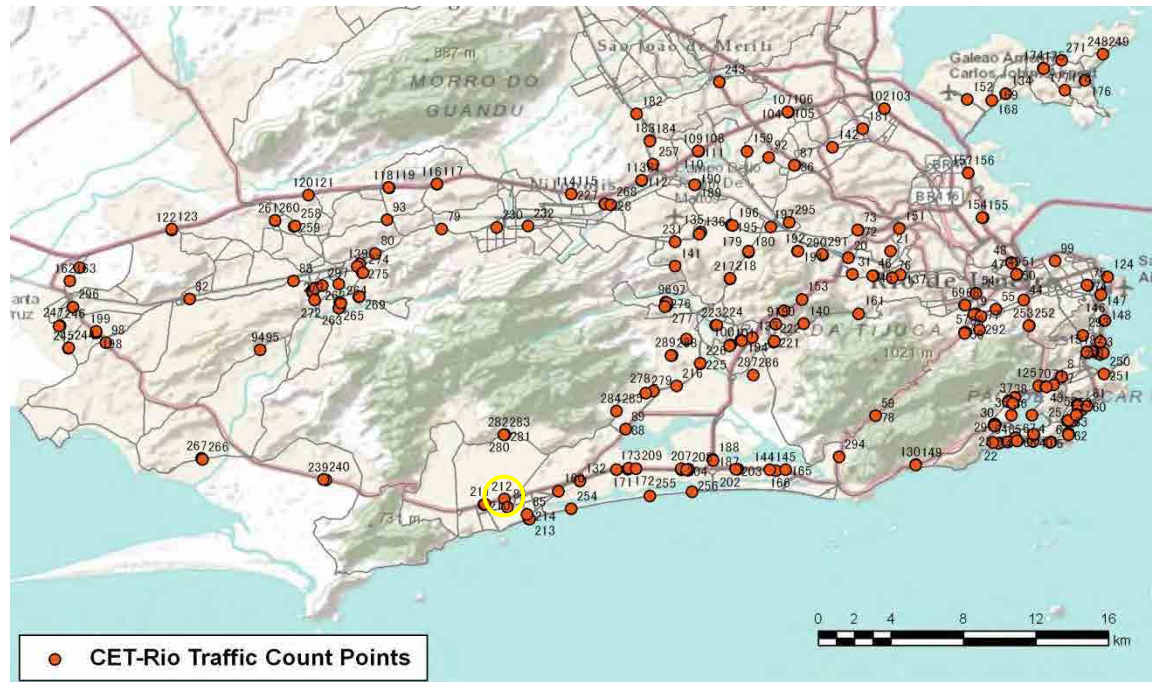

[Weekday]

[Weekend]

No.	Point	Towards
212	Américas,16100	Recreio

[Location]

[Weekday]

[Weekend]

No.	Point	Towards
213	Lucio Costa,16400	Barra

[Location]