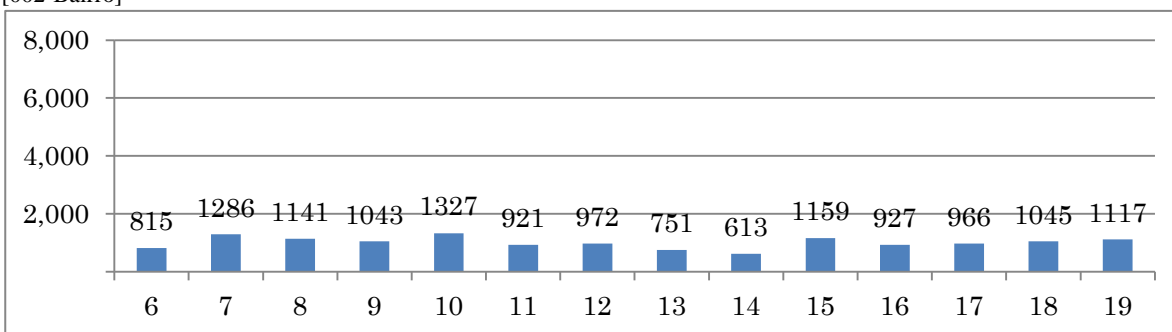

[Location]

[001-Botafogo]

Post	Local	Volumetric count	
		Date	Duration
20	RuaCondedeBonfim	30/09/2011	06:00 - 19:59

[Location]

[001-Centro]

[002-Bairro]

Post	Local	Volumetric count	
		Date	Duration
21	AvMaracana	29/09/2011	06:00 - 19:59