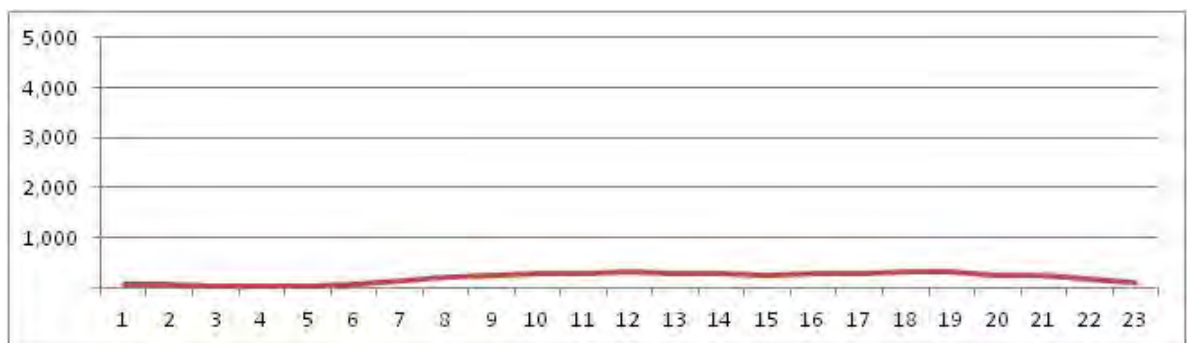

No.	Point	Towards
101	Rua Retiro dos Artistas, prox. n 1.420	R. Edgard Werneck

[Location]

[Weekday]

[Weekend]