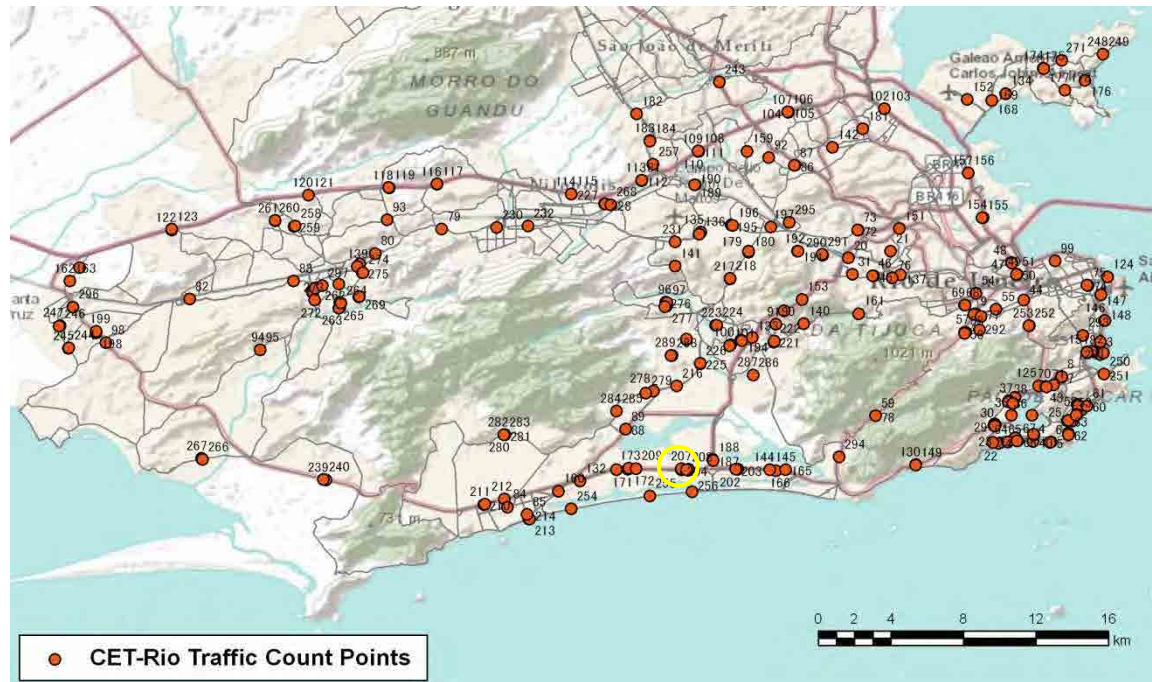

[Weekday]

[Weekend]

No.	Point	Towards
206	Américas,7607	Lateral-Barra

[Location]

[Weekday]

[Weekend]

No.	Point	Towards
207	Américas,6800	Lateral-Recreio

[Location]