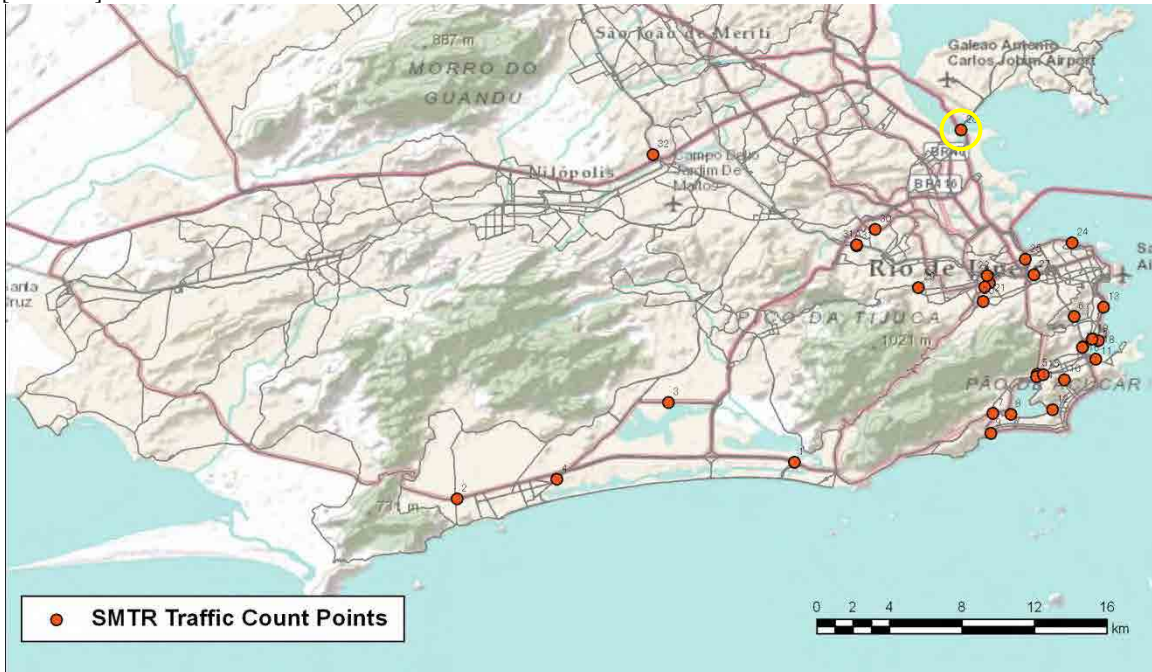

Post	Local	Volumetric count	
		Date	Duration
28	AvPresJoaoGoular(acessoIlha)	27/09/2011	06:00 - 09:59

[Location]