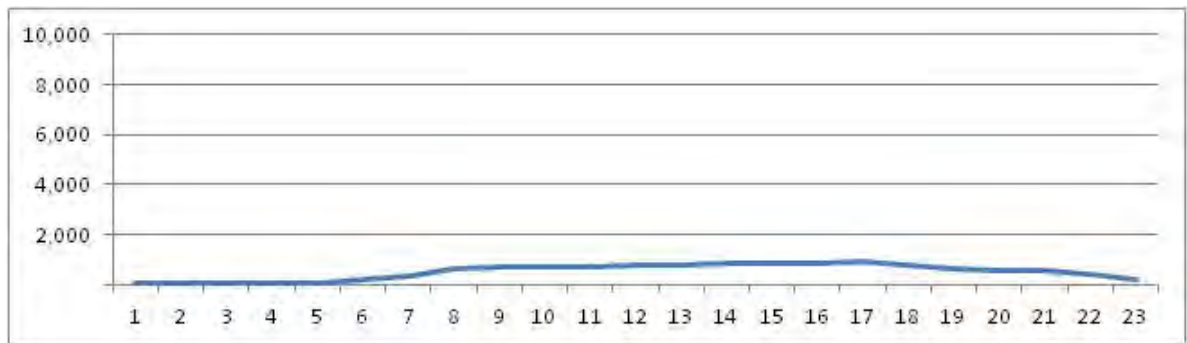

No.	Point	Towards
78	Est. Furnas prox. n-1275	Alto Boa Vista

[Location]

[Weekday]

[Weekend]

No.	Point	Towards
79	Av. Santa Cruz, prox. n. 8.264	Campo Grande

[Location]

[Weekday]

[Weekend]