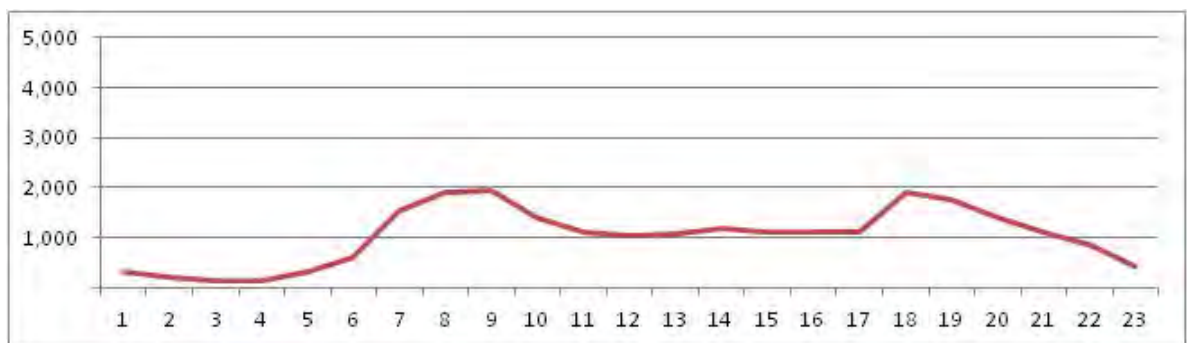

[Weekday]

[Weekend]

No.	Point	Towards
148	Infante Dom Henrique Km 2,7	Centro

[Location]

[Weekday]

[Weekend]

No.	Point	Towards
149	Auto Estrada Lagoa Barra	Centro

[Location]