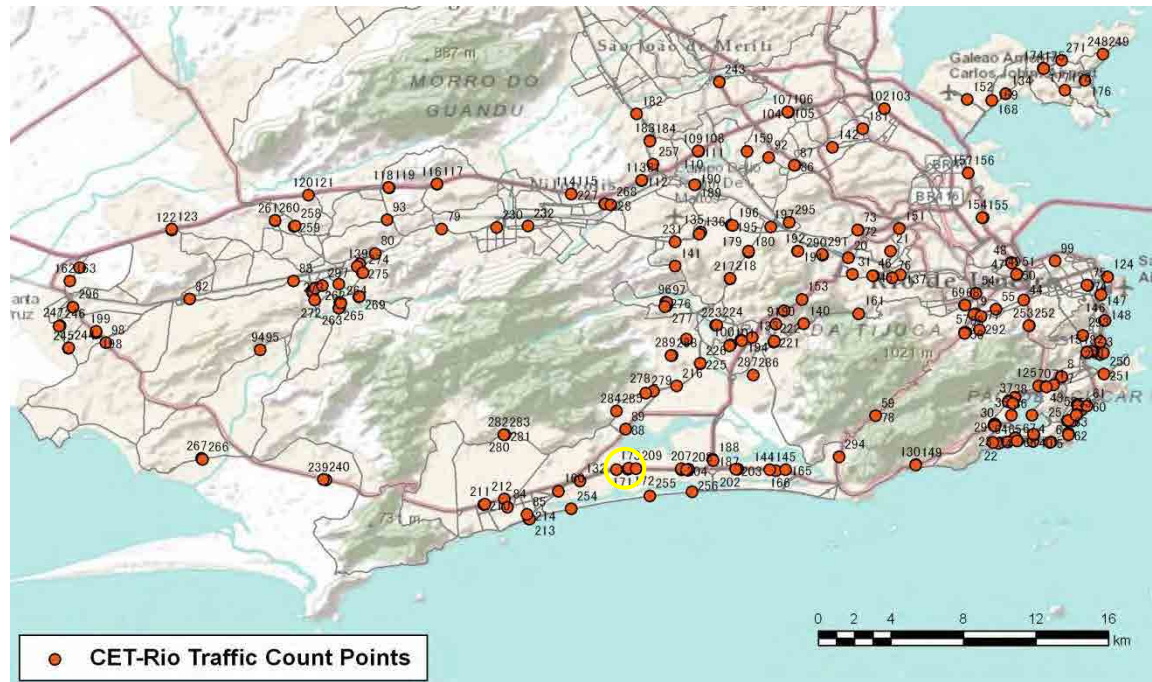

[Weekday]

[Weekend]

No.	Point	Towards
172	Américas,9650	Lateral-Recreio

[Location]

[Weekday]

[Weekend]

No.	Point	Towards
173	Américas,9650	Central-Recreio

[Location]