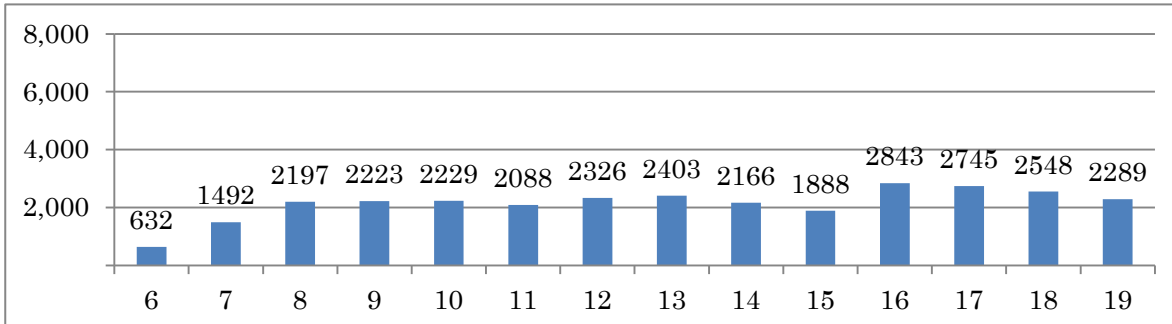

[IPD-Centro-Pistada Direita]