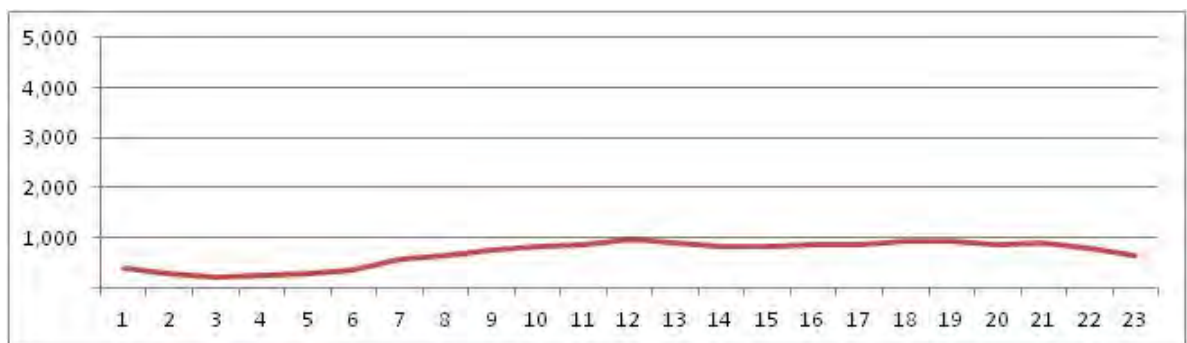

No.	Point	Towards
86	Av. Monsenhor Felix, prox rua Turiana	Irajá

[Location]

[Weekday]

[Weekend]

No.	Point	Towards
87	Av. Monsenhor Felix, prox rua Turiana	Madureira

[Location]

[Weekday]

[Weekend]