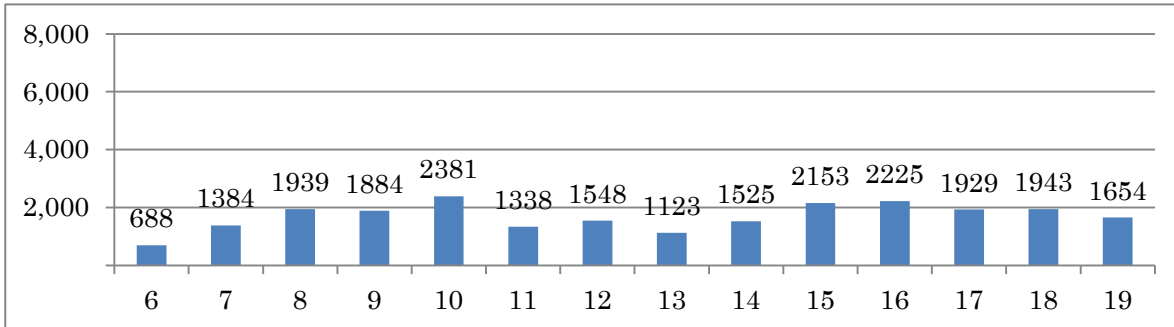

[001-Centro]