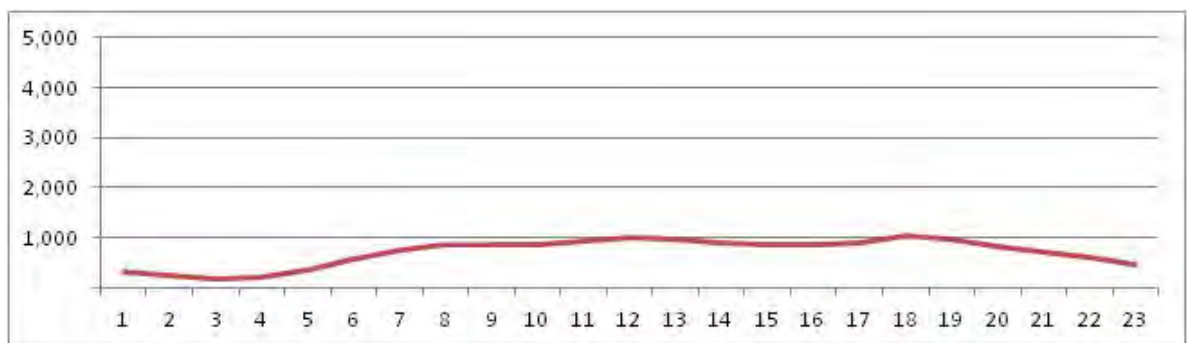

No.	Point	Towards
137	Rua Arquias Cordeiro - Prox. n. 112	Engenho Novo

[Location]

[Weekday]

[Weekend]