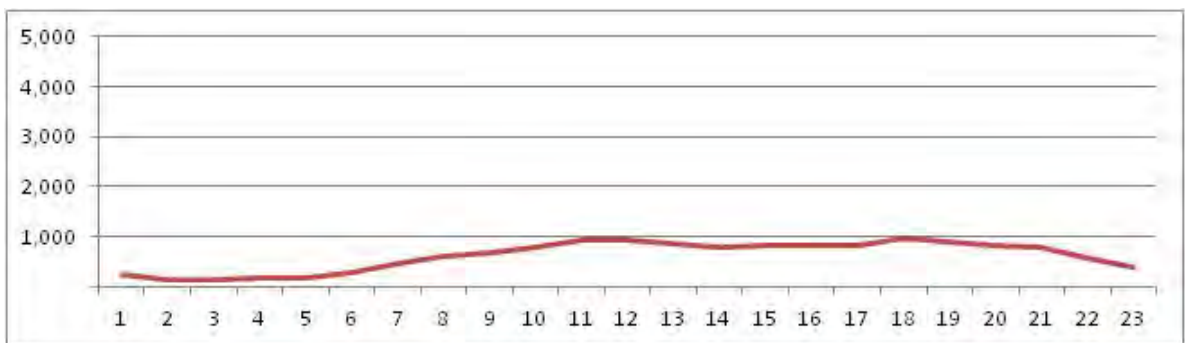

[Weekday]

[Weekend]

No.	Point	Towards
174	Paulo e Silva,400	Jd.Guanabara

[Location]

[Weekday]

[Weekend]

No.	Point	Towards
175	Paulo e Silva,400	Moneró

[Location]