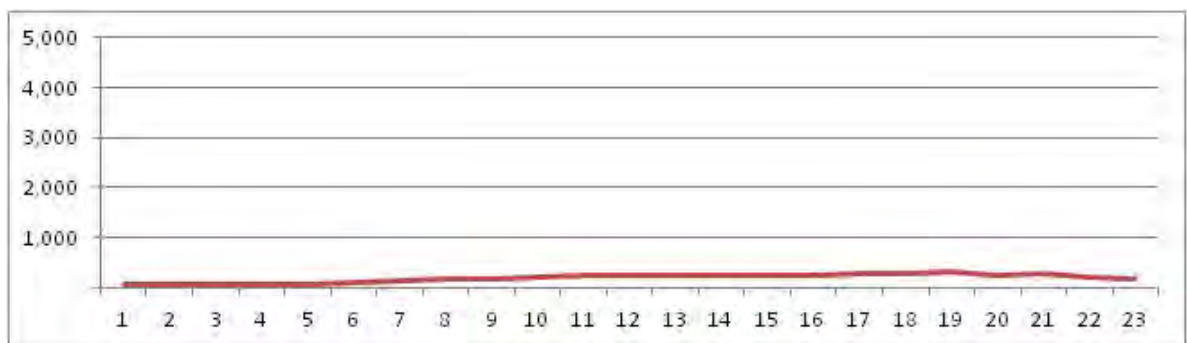

No.	Point	Towards
82	Av. Cesario de Mello, prox. n 13.604	Campo Grande

[Location]

[Weekday]

[Weekend]

No.	Point	Towards
83	Av. Cesario de Mello, prox n 4.408	Bangu

[Location]

[Weekday]

[Weekend]