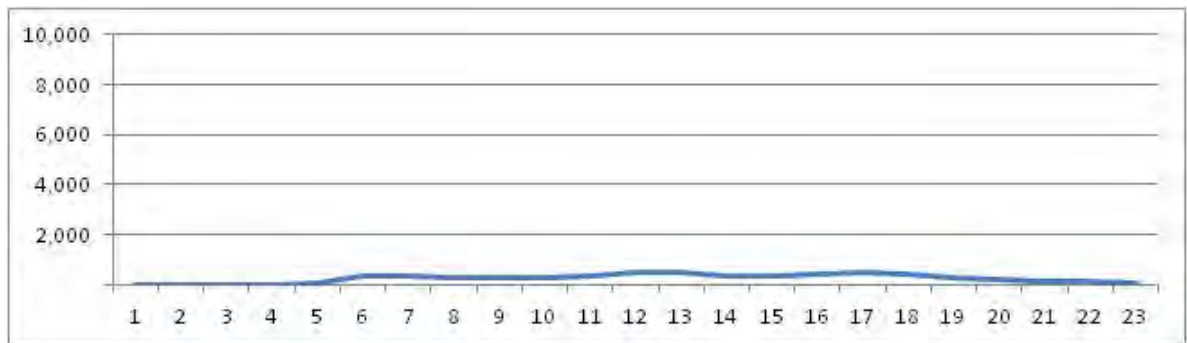

No.	Point	Towards
84	Av Genaro de Carvalho, prox n 2.332	Barra da Tijuca

[Location]

[Weekday]

[Weekend]