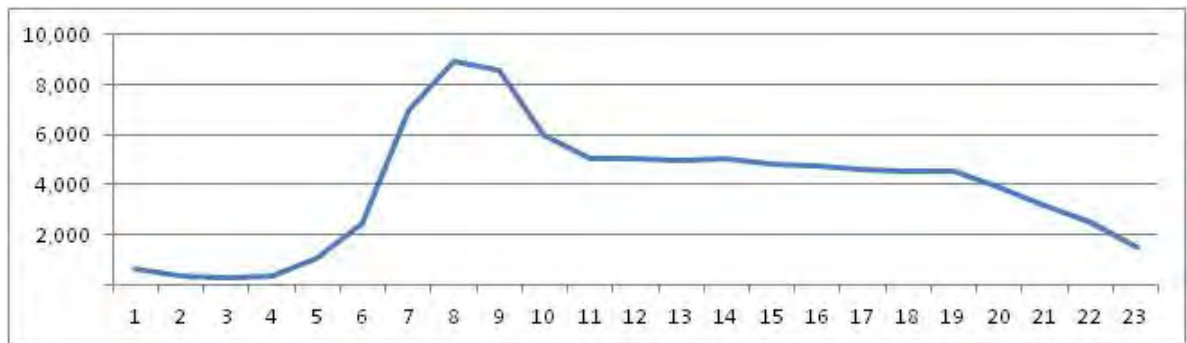

[Weekday]

[Weekend]

No.	Point	Towards
148	Infante Dom Henrique Km 2,7	Centro

[Location]

[Weekday]

[Weekend]

No.	Point	Towards
149	Auto Estrada Lagoa Barra	Centro

[Location]