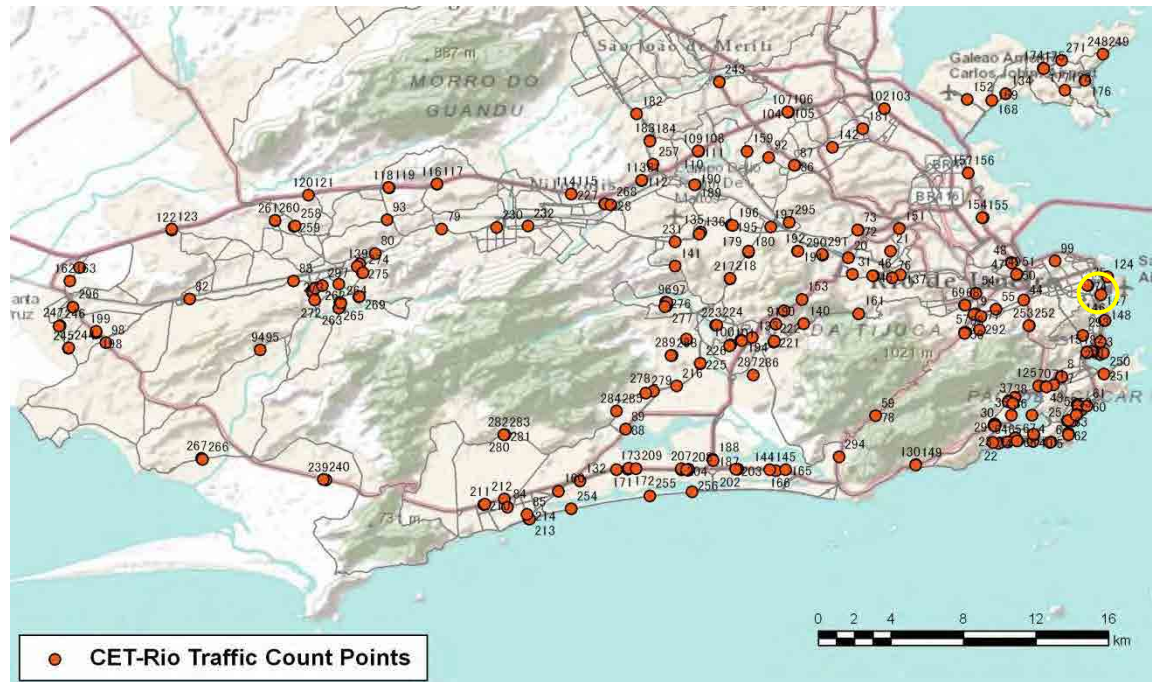

[Weekday]

[Weekend]

No.	Point	Towards
146	Infante Dom Henrique - Km1	Centro

[Location]

[Weekday]

[Weekend]

No.	Point	Towards
147	Infante Dom Henrique - Km1	Zona Sul

[Location]

[Weekday]

[Weekend]

No.	Point	Towards
148	Infante Dom Henrique Km 2,7	Centro

[Location]

[Weekday]

[Weekend]

No.	Point	Towards
149	Auto Estrada Lagoa Barra	Centro

[Location]