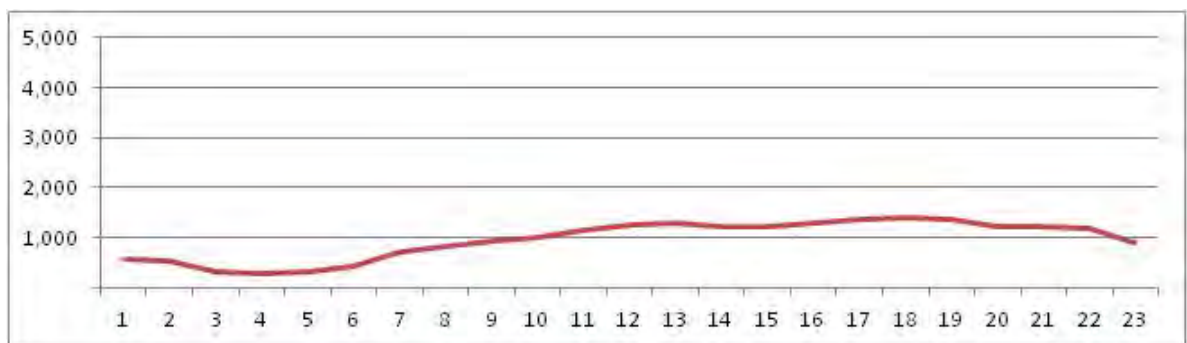

[Weekday]

[Weekend]

No.	Point	Towards
194	Geremário Dantas,1052	Tanque

[Location]

[Weekday]

[Weekend]

No.	Point	Towards
195	Estr.Int.Magalhães,635	Campinho

[Location]