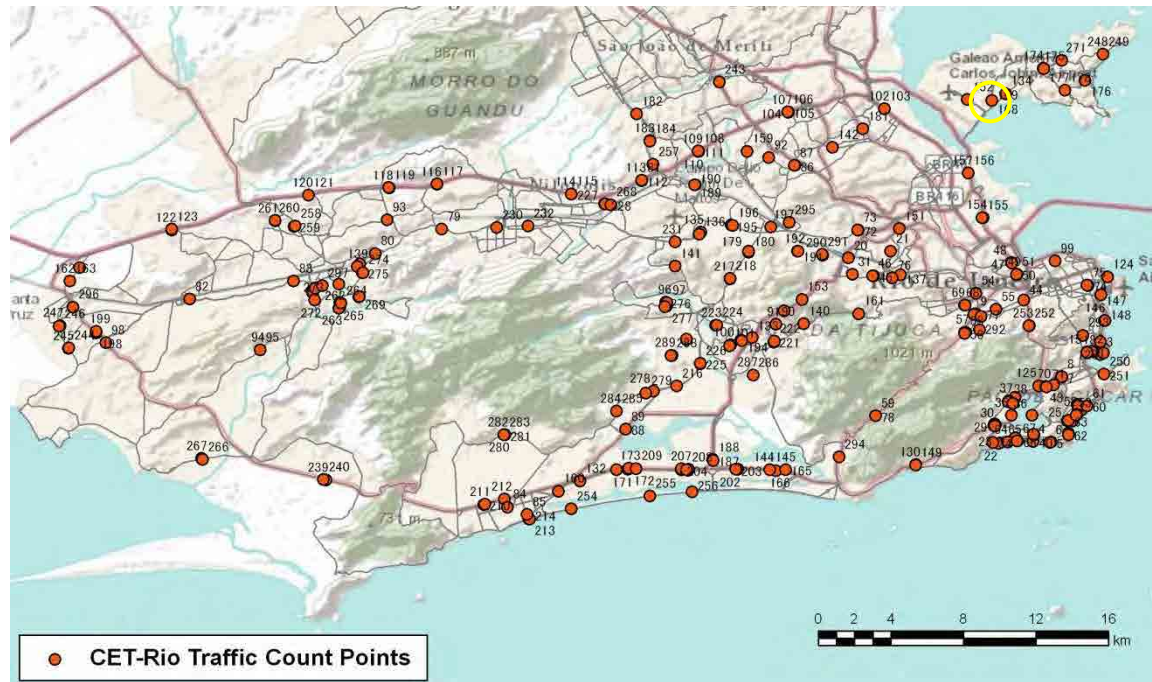

[Weekday]

[Weekend]

No.	Point	Towards
168	Estr.Canárias,318	Ilha-

[Location]

[Weekday]

[Weekend]

No.	Point	Towards
169	Estr.Canárias,318	Centro-

[Location]