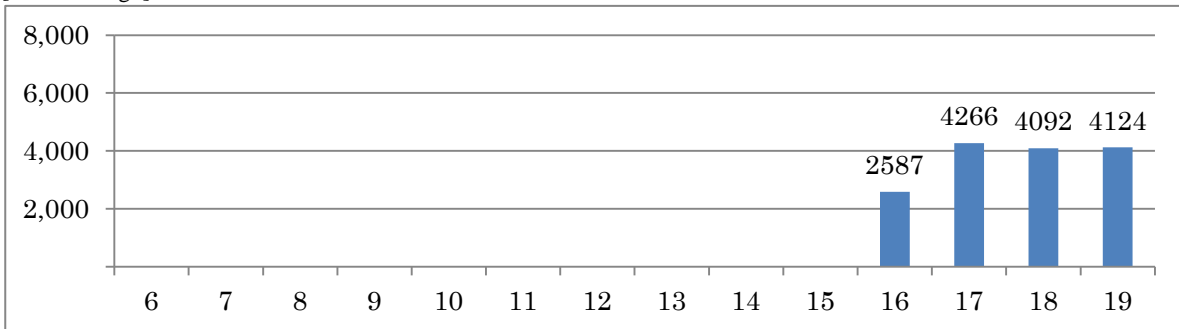

[002-Botafogo]