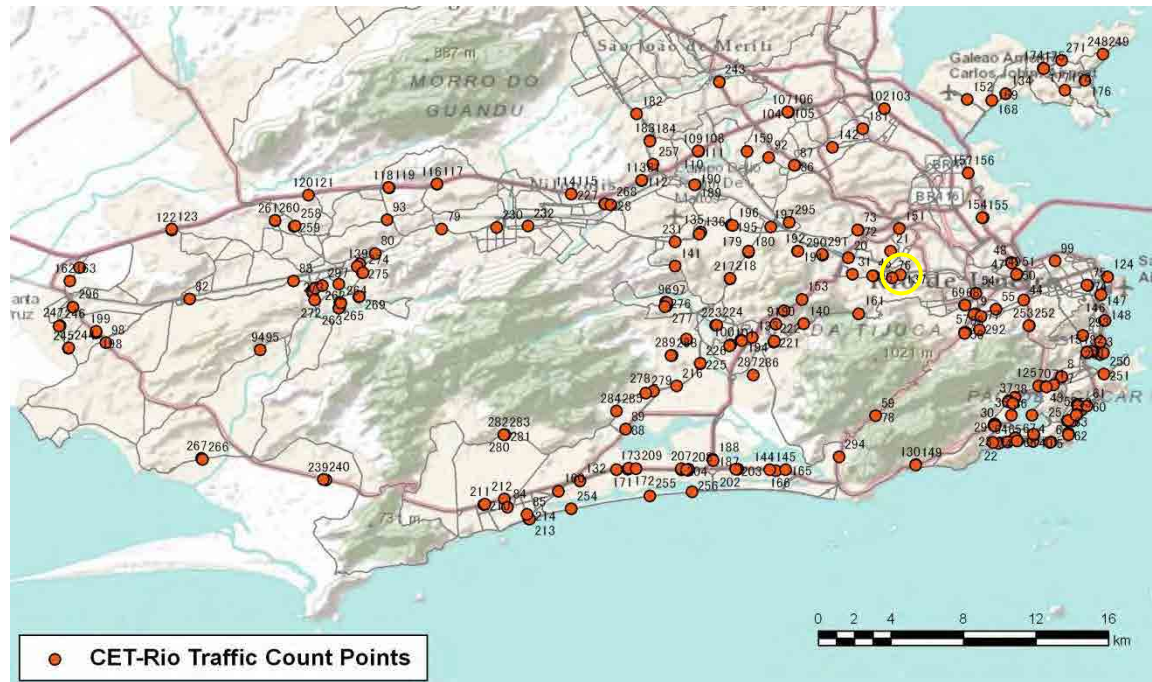

[Weekday]

[Weekend]

No.	Point	Towards
134	Est. do Galeão - Prox. n. 4.100	Ilha

[Location]

[Weekday]

[Weekend]

No.	Point	Towards
135	Av. Jambeiro, próx. 620	V.Valqueire

[Location]

[Weekday]

[Weekend]

No.	Point	Towards
136	Av. Jambeiro, próx. 815	V.Valqueire

[Location]

[Weekday]

[Weekend]

No.	Point	Towards
137	Rua Arquias Cordeiro - Prox. n. 112	Engenho Novo

[Location]