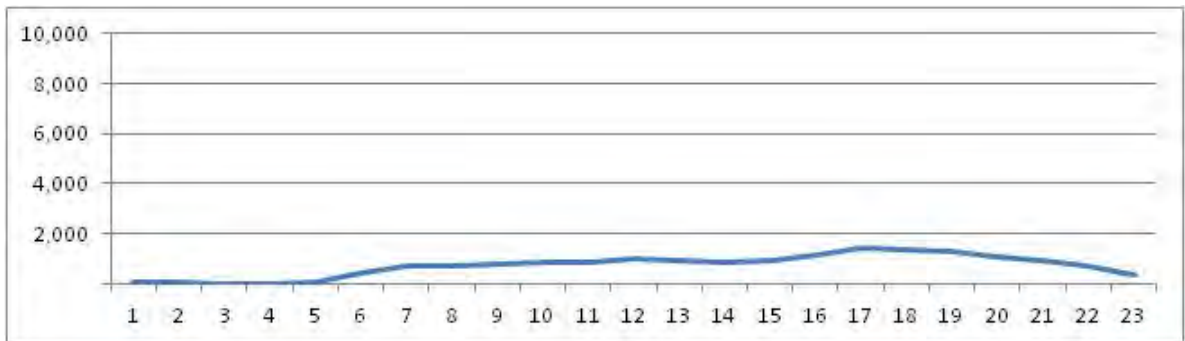

[Weekday]

[Weekend]

No.	Point	Towards
160	Av. Alfredo B. Silveira, prox. 1.270	Recreio

[Location]

[Weekday]

[Weekend]

No.	Point	Towards
161	Av. Menezes Cortes, Km 5,4	Jacarepaguá

[Location]