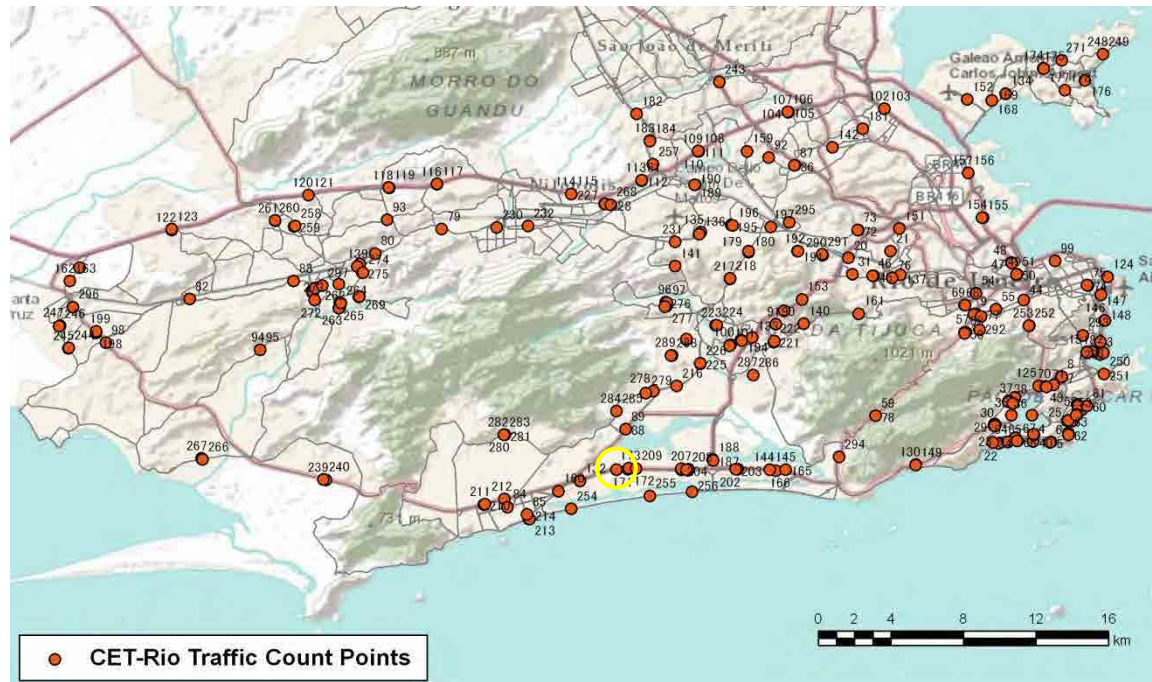

[Weekday]

[Weekend]

No.	Point	Towards
170	Américas,9650	Lateral-Centro

[Location]

[Weekday]

[Weekend]

No.	Point	Towards
171	Américas,9650	Central-Centro

[Location]