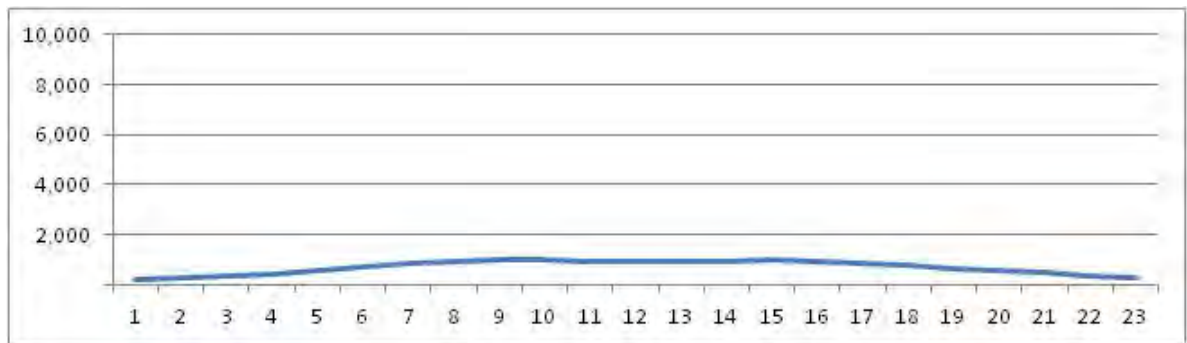

[Weekday]

[Weekend]

No.	Point	Towards
106	Av. Brasil Km 18,8	Pista Lateral Sentido Santa Cruz

[Location]

[Weekday]

[Weekend]

No.	Point	Towards
107	Av. Brasil Km 18,8	Pista Lateral Sentido Centro

[Location]