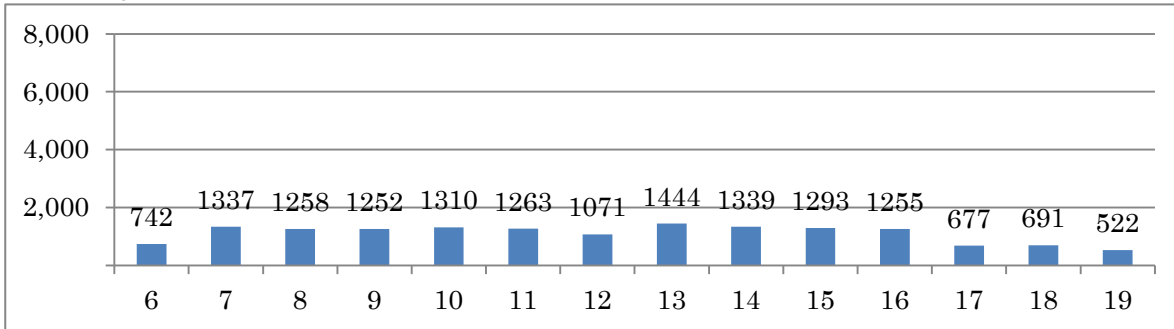

[Location]

[:001-Centro]

[002-Copacabana]

Post	Local	Volumetric count	
		Date	Duration
14	JardimBotanico	27/09/2011	06:00 - 19:59

[Location]

[001-Botafogo]

Post	Local	Volumetric count	
		Date	Duration
15	RuaHumaita	23/09/2011	16:00 - 19:59