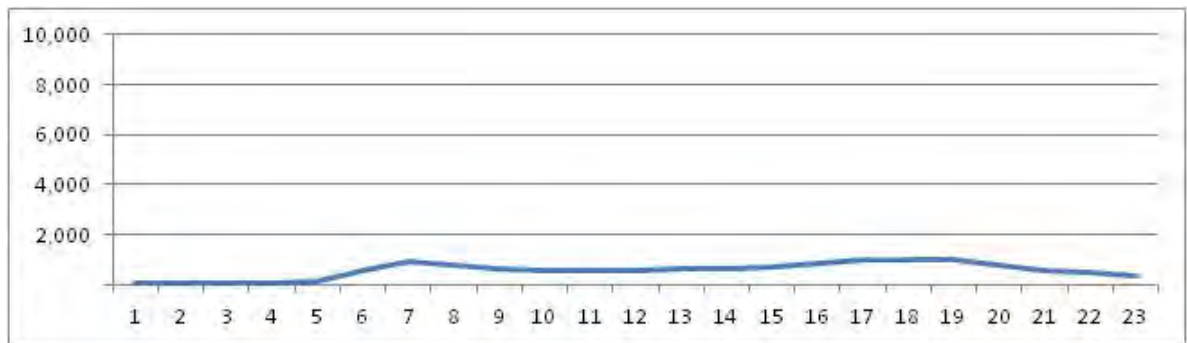

No.	Point	Towards
239	Américas,28705	Guaratiba

[Location]

[Weekday]

[Weekend]