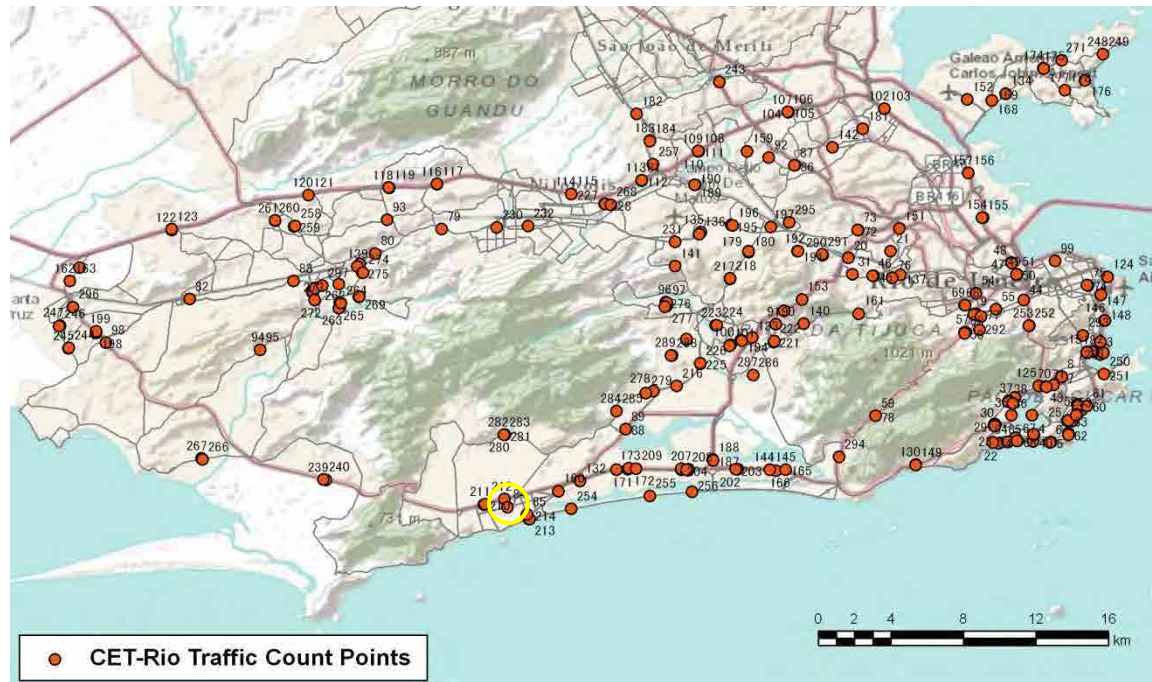

No.	Point	Towards
82	Av. Cesario de Mello, prox. n 13.604	Campo Grande

[Location]

[Weekday]

[Weekend]

No.	Point	Towards
83	Av. Cesario de Mello, prox n 4.408	Bangu

[Location]

[Weekday]

[Weekend]

No.	Point	Towards
84	Av Genaro de Carvalho, prox n 2.332	Barra da Tijuca

[Location]

[Weekday]

[Weekend]

No.	Point	Towards
85	Av. Gláucio Gil, próx Av. Hermes de Lima	Praia

[Location]

[Weekday]

[Weekend]

No.	Point	Towards
86	Av. Monsenhor Felix, prox rua Turiana	Irajá

[Location]

[Weekday]

[Weekend]

No.	Point	Towards
87	Av. Monsenhor Felix, prox rua Turiana	Madureira

[Location]

[Weekday]

[Weekend]