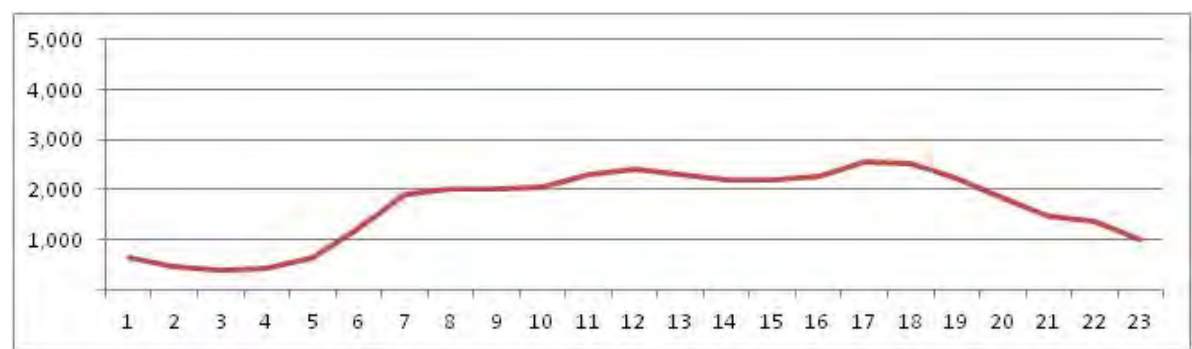

No.	Point	Towards
111	Av. Brasil, Km 24,3	Pista Central Sentido Santa Cruz

[Location]

[Weekday]

[Weekend]