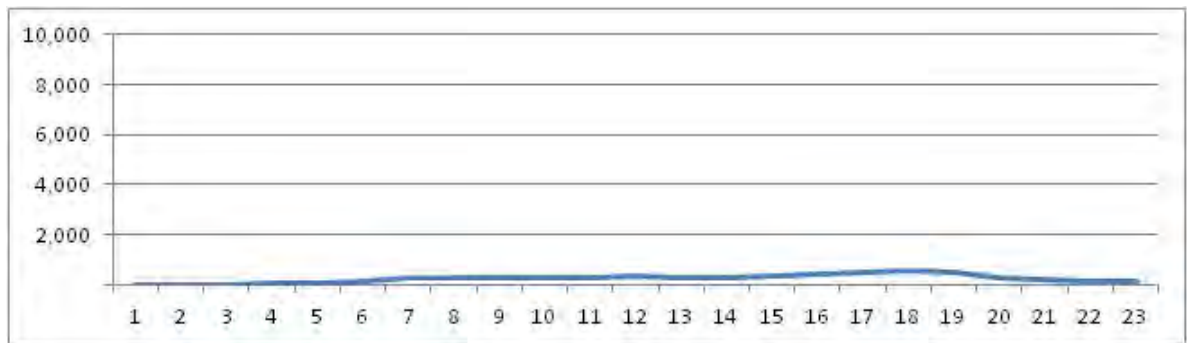

[Weekday]

[Weekend]

No.	Point	Towards
228	Estr. Água Branca,372	Bangu

[Location]

[Weekday]

[Weekend]

No.	Point	Towards
229	Av.Sta.Cruz	Campo Grande

[Location]