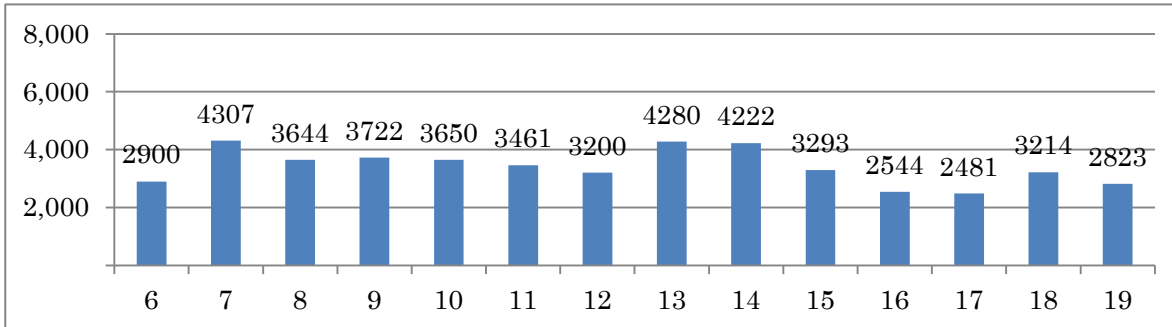

[Location]

[IPC-Pres.Vargas-PistaCentral]

[IPM-Pres.Vargas-PistaMarginal]

Post	Local	Volumetric count	
		Date	Duration
27	AvPresVargas	29/09/2011	06:00 - 09:59

[Location]

[IPC-Centro-PistaCentral]

[IPM-Centro-PistaMarginal]