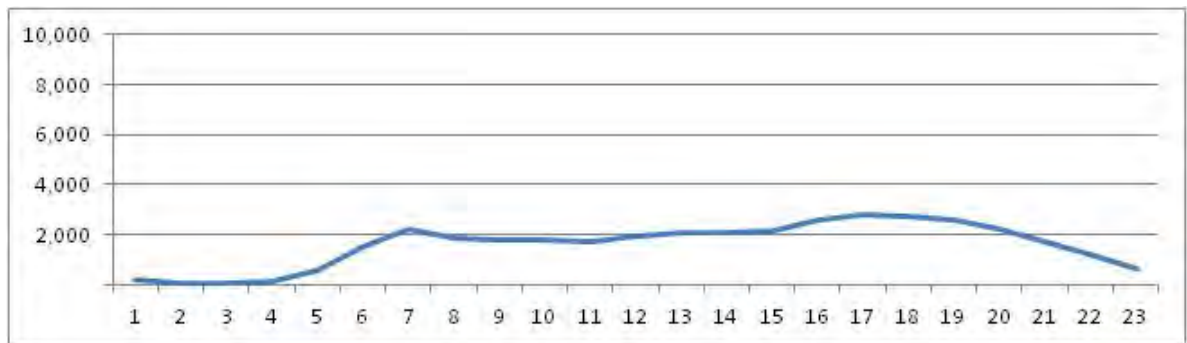

No.	Point	Towards
133	Linha Amarela Km 14 - Fx -1	Barra

[Location]

[Weekday]

[Weekend]