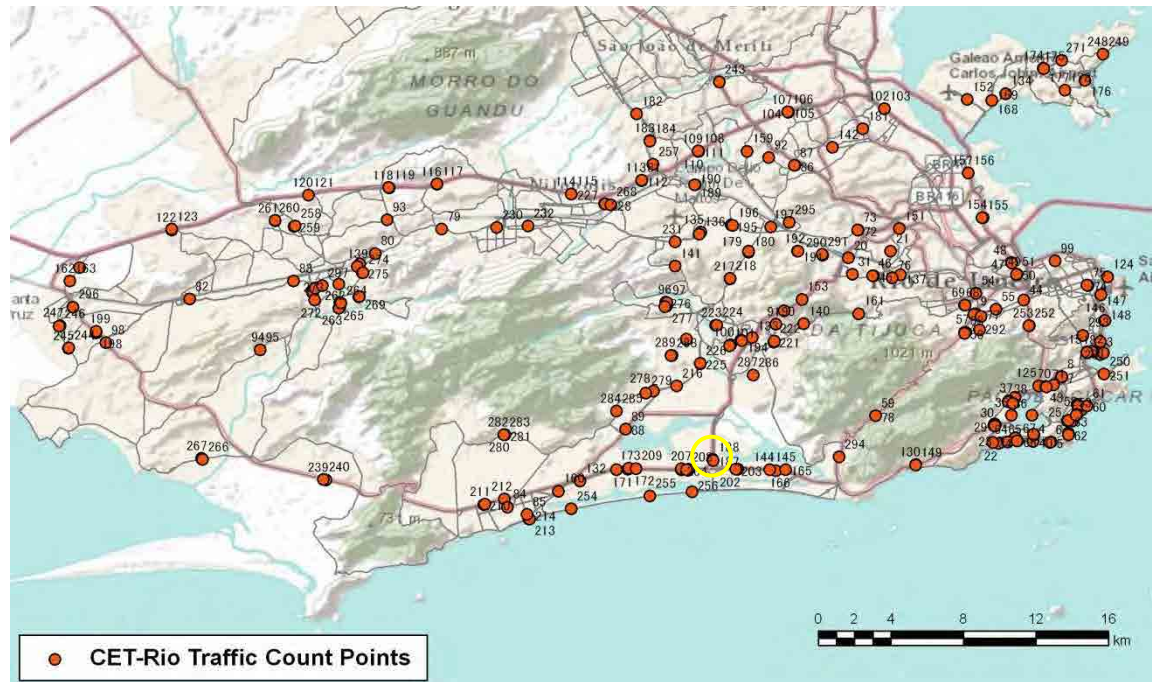

[Weekday]

[Weekend]

No.	Point	Towards
184	Mal.Alencastro,2417	Anchieta

[Location]

[Weekday]

[Weekend]

No.	Point	Towards
185	Ayrton Senna,1850	Lateral-Barra

[Location]