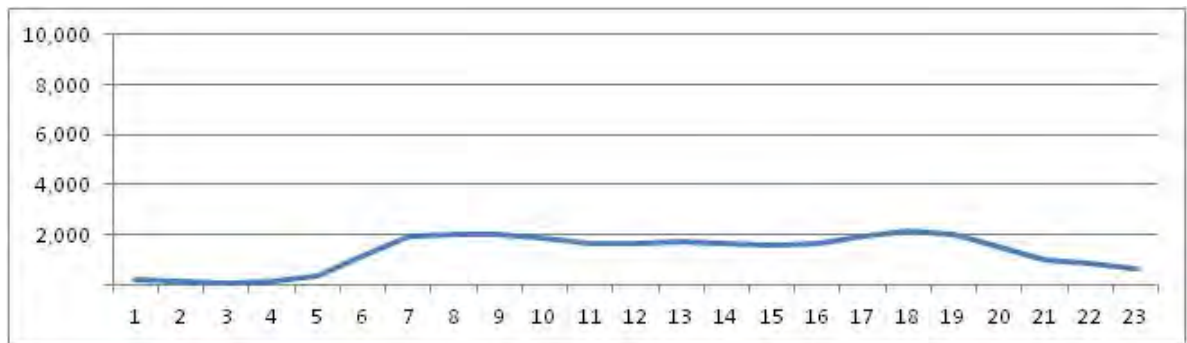

No.	Point	Towards
88	Av. Salvador Allende, prox portao 3	Av. Ayrton Senna

[Location]

[Weekday]

[Weekend]