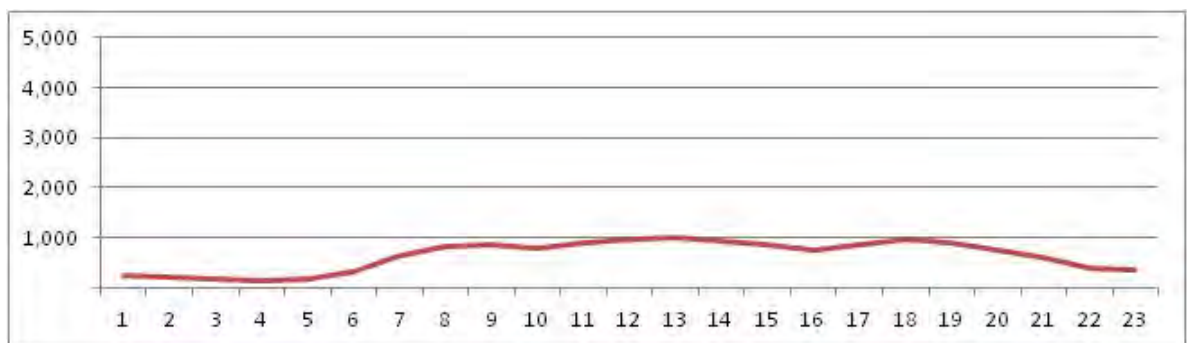

No.	Point	Towards
54	R Sao Francisco Xavier prox. a Pca Maracana	

[Location]

[Weekday]

[Weekend]

No.	Point	Towards
55	Av Heitor Beltrao prox. R Marques de Valenca	

[Location]

[Weekday]

[Weekend]