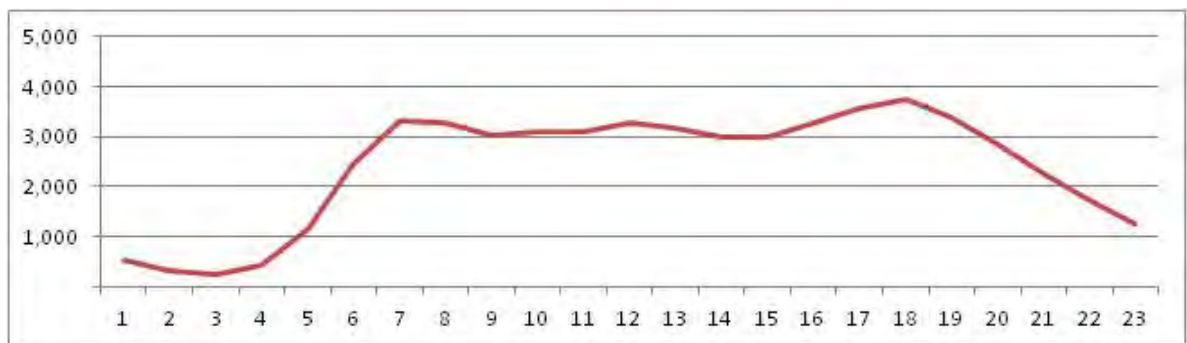

No.	Point	Towards
155	Linha Vermelha Km 3,5	Centro

[Location]

[Weekday]

[Weekend]