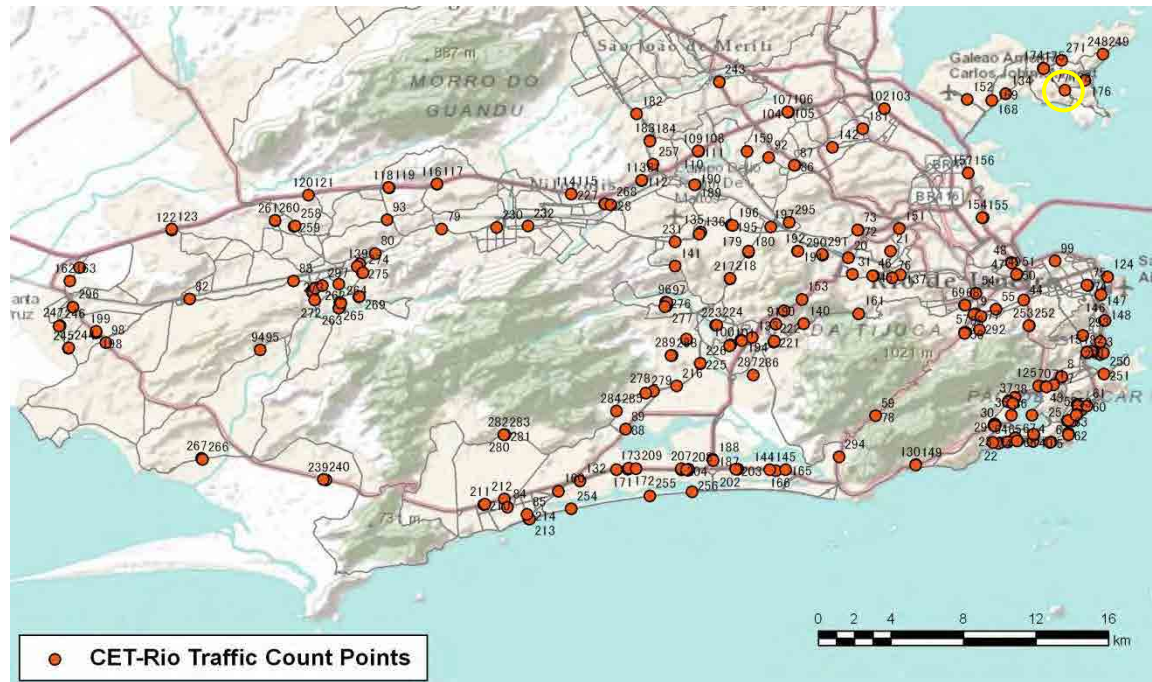

No.	Point	Towards
178	Estr.Galeão,671	Jd.Zumbi

[Location]