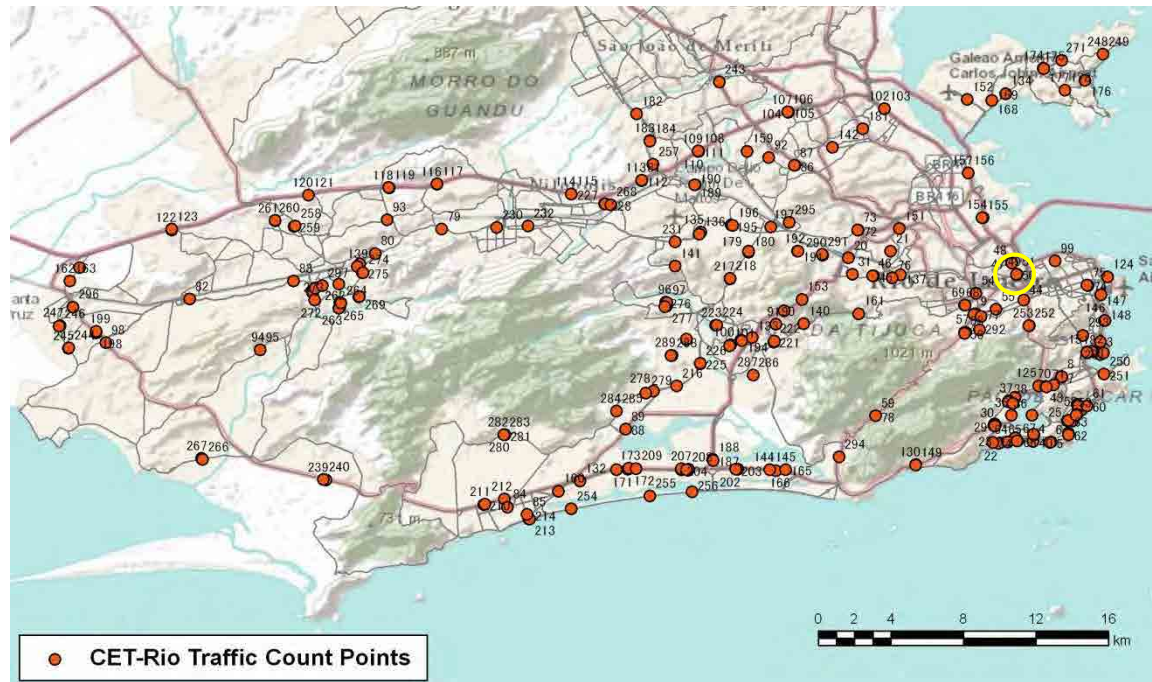

No.	Point	Towards
50	Av PedroII prox.n219	Av Franc.Bicalho

[Location]

[Weekday]

[Weekend]

No.	Point	Towards
51	R. Figueira de Mello x Av. Pedro II	

[Location]

[Weekday]

[Weekend]

No.	Point	Towards
52	Av Atlantica proximo n-2616	Ipanema

[Location]

[Weekday]

[Weekend]

No.	Point	Towards
53	Av Atlantica proximo n-2616	Leme

[Location]

[Weekday]

[Weekend]