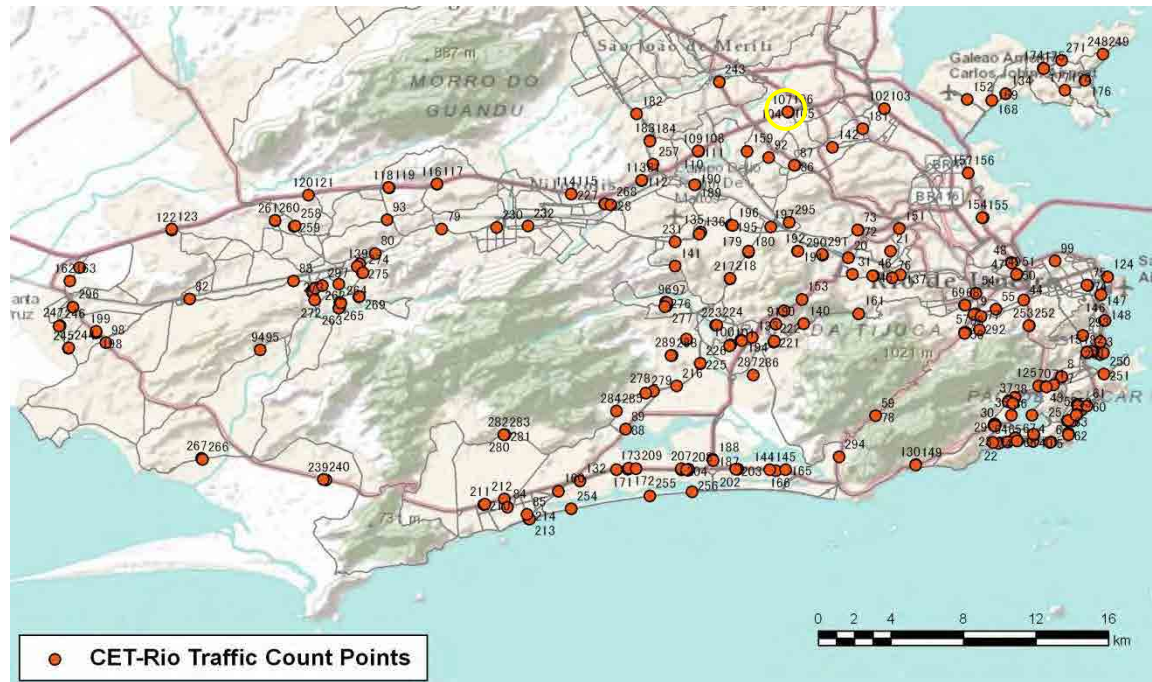

[Weekday]

[Weekend]

No.	Point	Towards
102	Av Brasil km 12,8	Pista Central Sentido Santa Cruz

[Location]

[Weekday]

[Weekend]

No.	Point	Towards
103	Av. Brasil Km 12,8	Pista Lateral Sentido Santa Cruz

[Location]

[Weekday]

[Weekend]

No.	Point	Towards
104	Av. Brasil Km 18,8	Pista Central Sentido Centro

[Location]

[Weekday]

[Weekend]

No.	Point	Towards
105	Av. Brasil Km 18,8	Pista Central Sentido Santa Cruz

[Location]

[Weekday]

[Weekend]

No.	Point	Towards
106	Av. Brasil Km 18,8	Pista Lateral Sentido Santa Cruz

[Location]

[Weekday]

[Weekend]

No.	Point	Towards
107	Av. Brasil Km 18,8	Pista Lateral Sentido Centro

[Location]