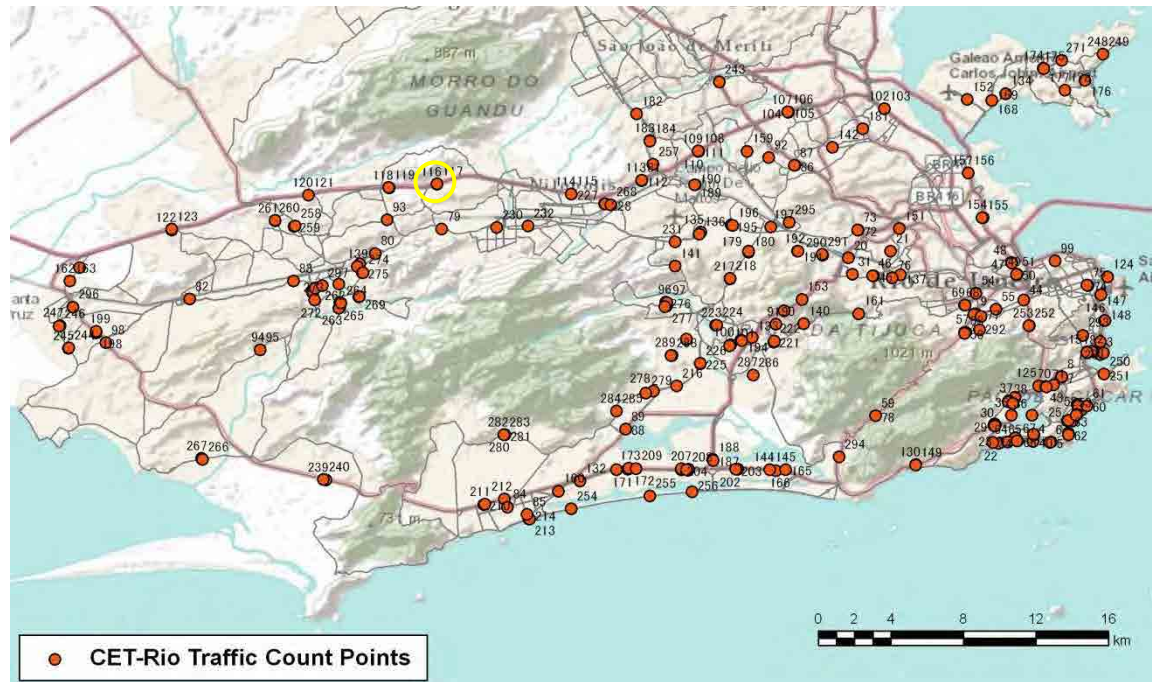

[Weekday]

[Weekend]

No.	Point	Towards
116	Av. Brasil, Km 35,3	Centro

[Location]

[Weekday]

[Weekend]

No.	Point	Towards
117	Av. Brasil Km 35,3	Santa Cruz

[Location]

[Weekday]

[Weekend]

No.	Point	Towards
118	Av. Brasil, Km 40	Centro

[Location]

[Weekday]

[Weekend]

No.	Point	Towards
119	Av.Brasil Km 40	Santa Cruz

[Location]