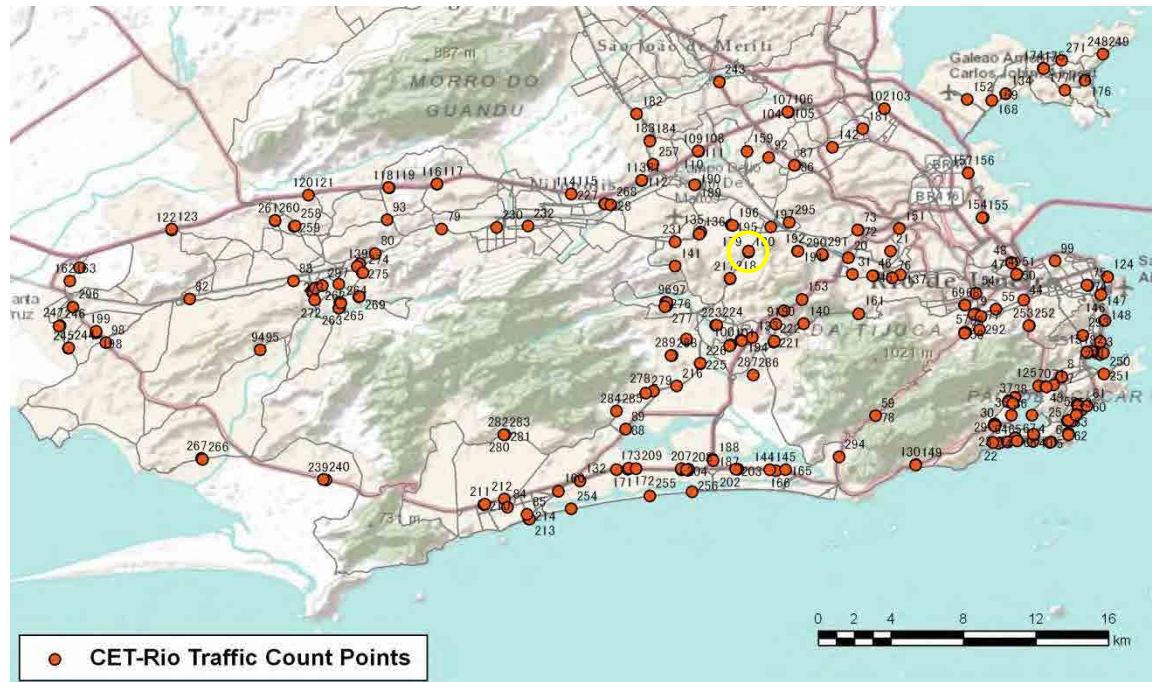

No.	Point	Towards
179	Candido Benício,1154	Campinho

[Location]