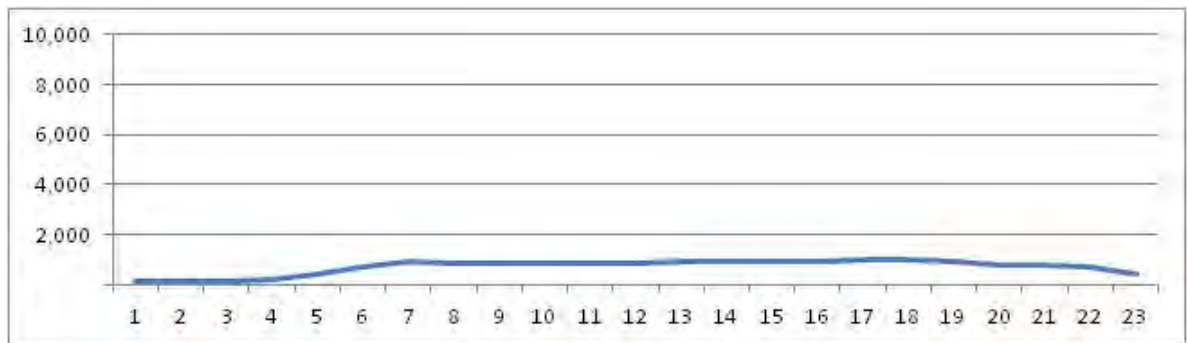

No.	Point	Towards
86	Av. Monsenhor Felix, prox rua Turiana	Irajá

[Location]

[Weekday]

[Weekend]

No.	Point	Towards
87	Av. Monsenhor Felix, prox rua Turiana	Madureira

[Location]

[Weekday]

[Weekend]