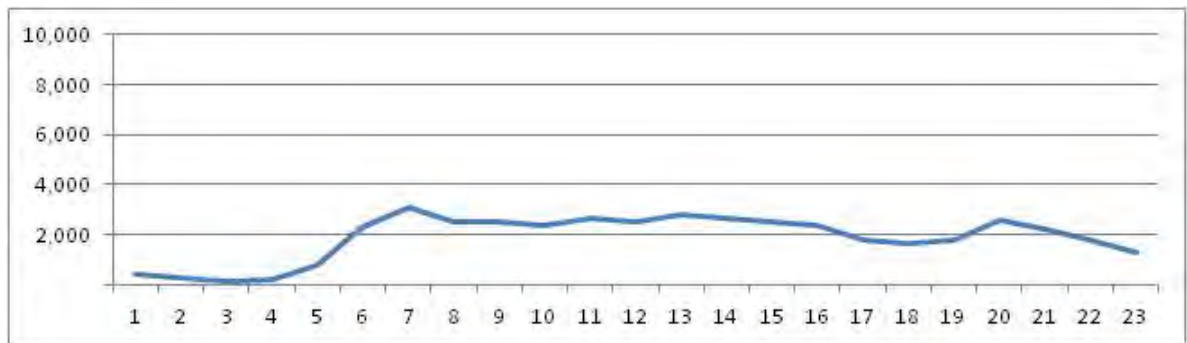

No.	Point	Towards
71	R.Humaita proximo n- 229	Botafogo

[Location]

[Weekday]

[Weekend]