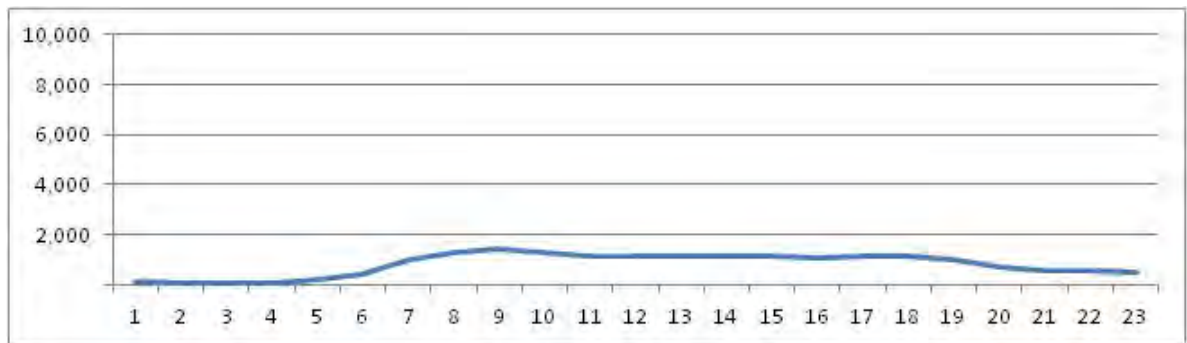

No.	Point	Towards
74	Av Rep. do Paraguai	Pca Tiradentes

[Location]

[Weekday]

[Weekend]