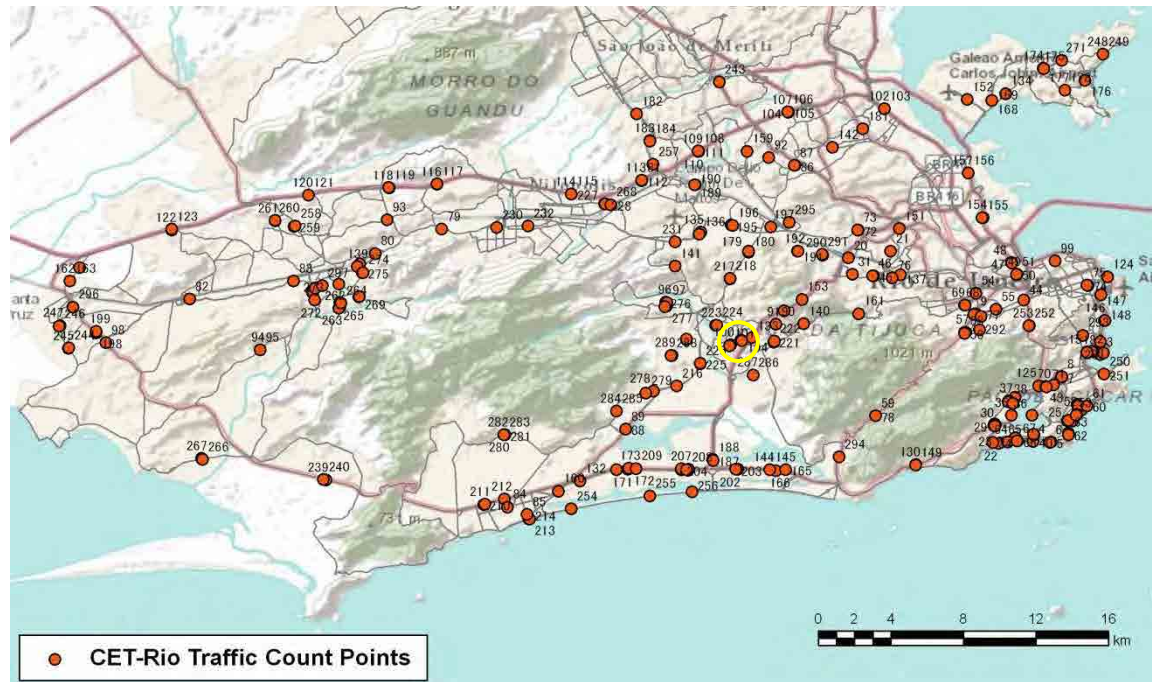

[Weekday]

[Weekend]

No.	Point	Towards
194	Geremário Dantas,1052	Tanque

[Location]

[Weekday]

[Weekend]

No.	Point	Towards
195	Estr.Int.Magalhães,635	Campinho

[Location]