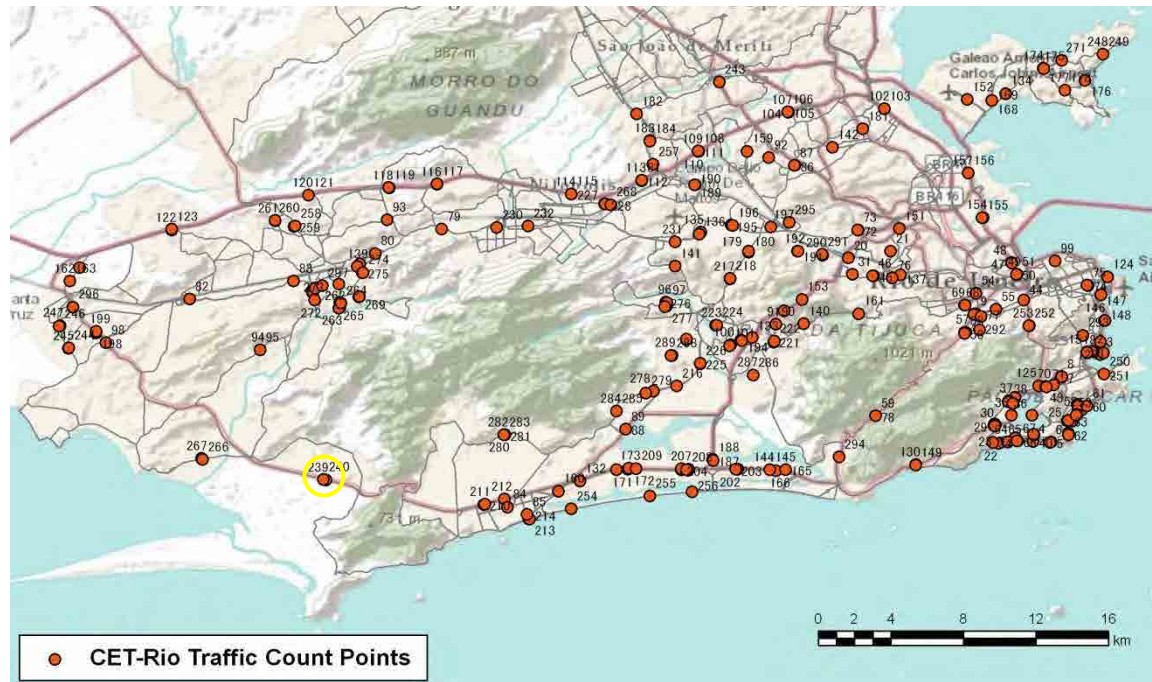

[Weekday]

[Weekend]

No.	Point	Towards
240	Américas,28705	Grota Funda

[Location]

[Weekday]

[Weekend]

No.	Point	Towards
241	Decaminada,1800	Av.Brasil

[Location]