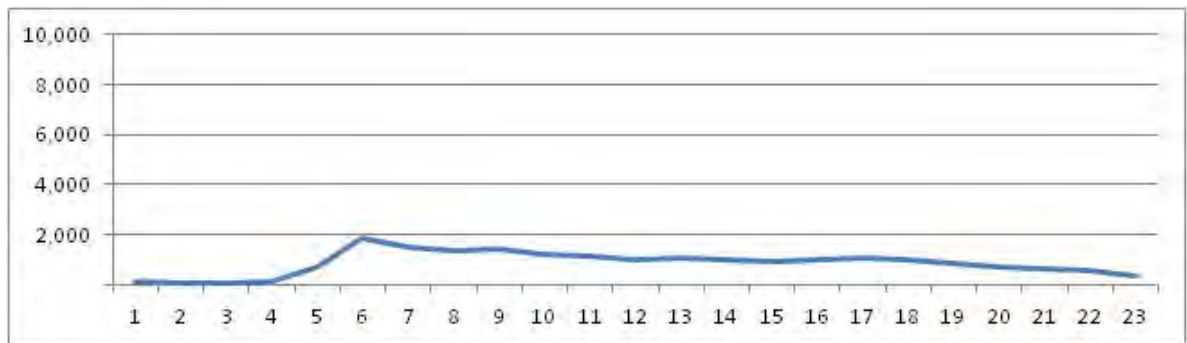

No.	Point	Towards
137	Rua Arquias Cordeiro - Prox. n. 112	Engenho Novo

[Location]

[Weekday]

[Weekend]