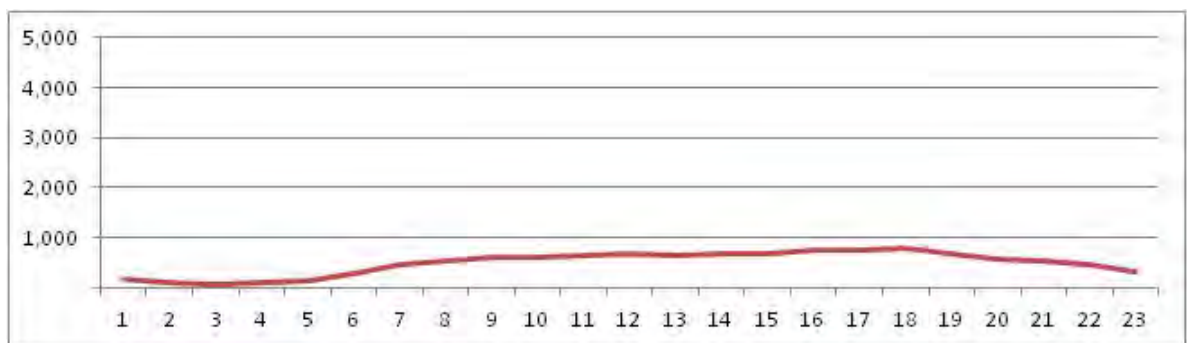

[Weekday]

[Weekend]

No.	Point	Towards
242	Decaminada,1800	Guaratiba

[Location]

[Weekday]

[Weekend]

No.	Point	Towards
243	AV. MARTIN LUTHER KING JR. e.f. n.º 13.738	Pavuna

[Location]