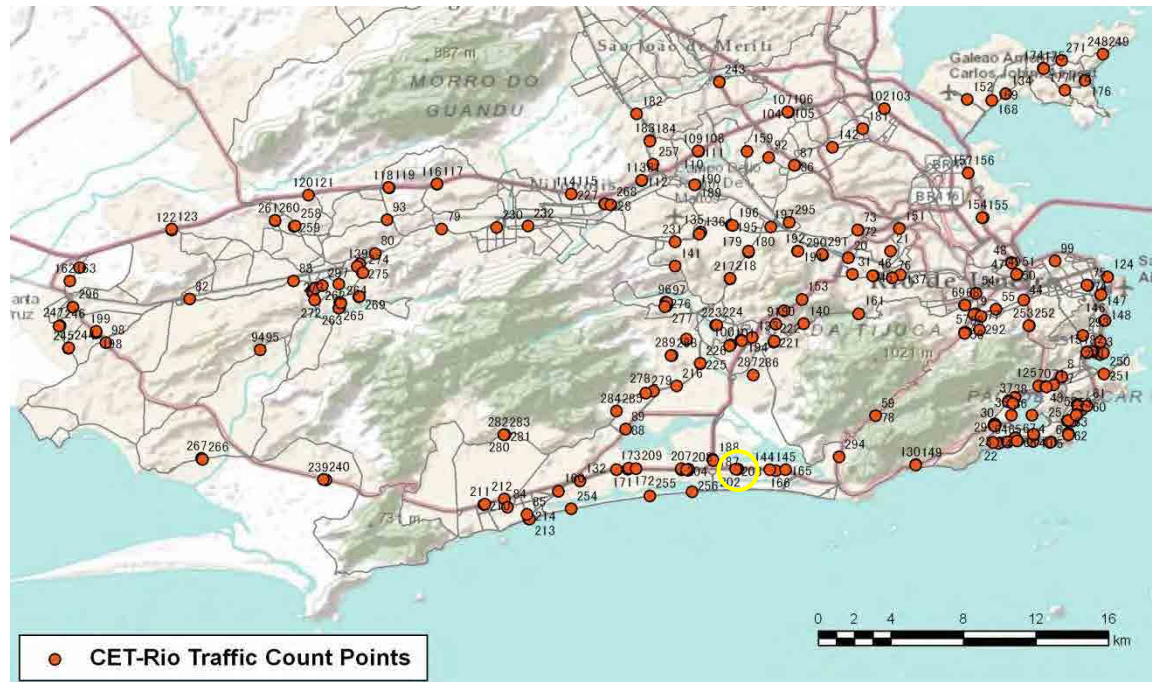

[Weekday]

[Weekend]

No.	Point	Towards
200	Américas,3979	Central-Centro

[Location]

[Weekday]

[Weekend]

No.	Point	Towards
201	Américas,4200	Central-Recreio

[Location]