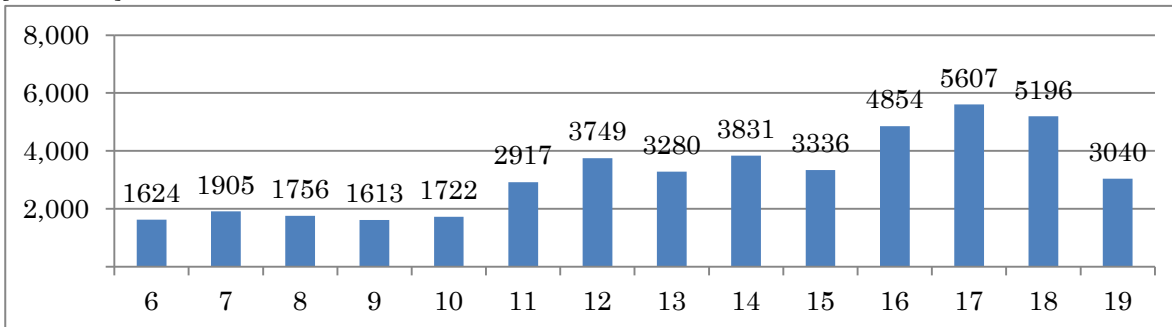

[Location]

[001-Centro]

[002-Bairro]

Post	Local	Volumetric count	
		Date	Duration
22	RadialOesteemfrenteaoMaracana	28/09/2011	06:00 - 19:59

[Location]

[001-Centro]

[002-Bairro]

Post	Local	Volumetric count	
		Date	Duration
23	AvSaoFranciscoXavieralt.Maracana	29/09/2011	06:00 - 19:59