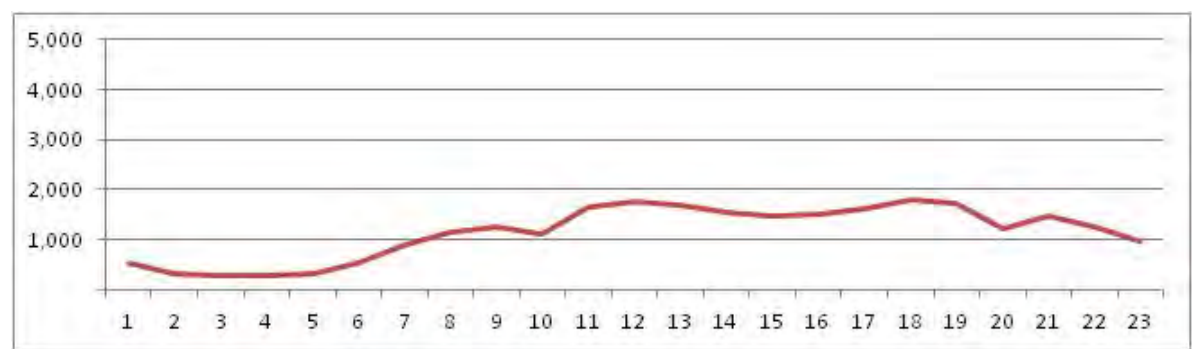

No.	Point	Towards
229	Av.Sta.Cruz	Campo Grande

[Location]

[Weekday]

[Weekend]