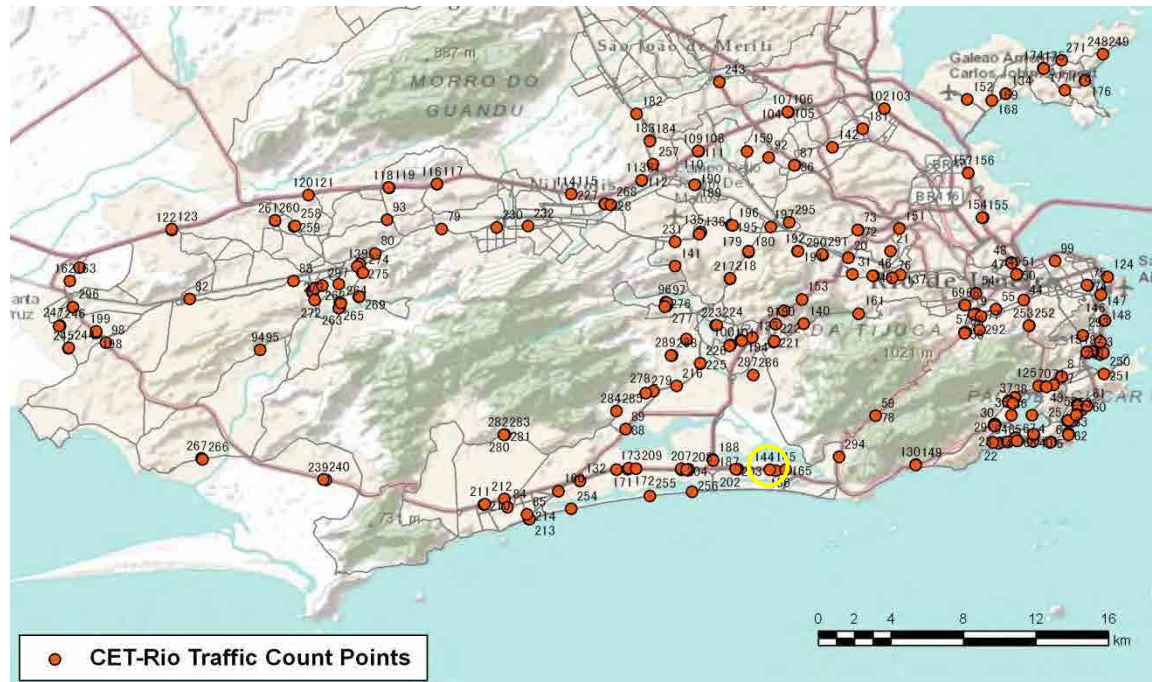

[Weekday]

[Weekend]

No.	Point	Towards
144	Av.das Américas - Próx. n.2.901	Central - Centro

[Location]

[Weekday]

[Weekend]

No.	Point	Towards
145	Av. das Américas - Próx. n.2901	Recreio

[Location]

[Weekday]

[Weekend]

No.	Point	Towards
146	Infante Dom Henrique - Km1	Centro

[Location]

[Weekday]

[Weekend]

No.	Point	Towards
147	Infante Dom Henrique - Km1	Zona Sul

[Location]