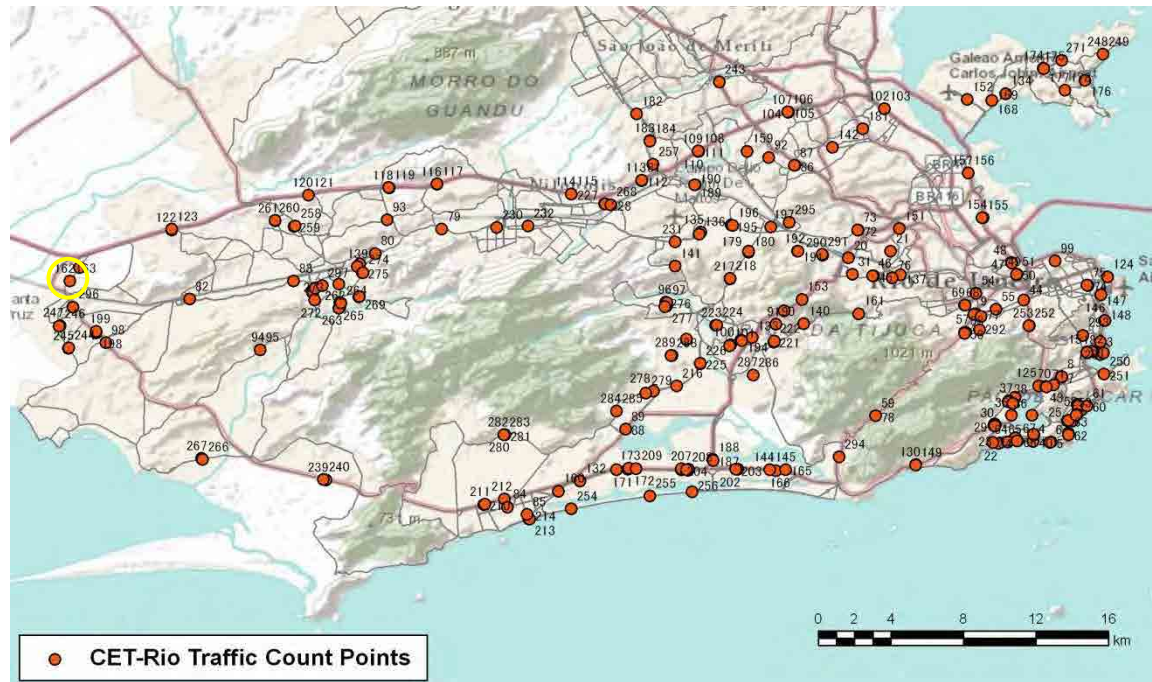

[Weekday]

[Weekend]

No.	Point	Towards
162	Decaminada,420	Av.Brasil-

[Location]

[Weekday]

[Weekend]

No.	Point	Towards
163	Decaminada,420	Guaratiba-

[Location]