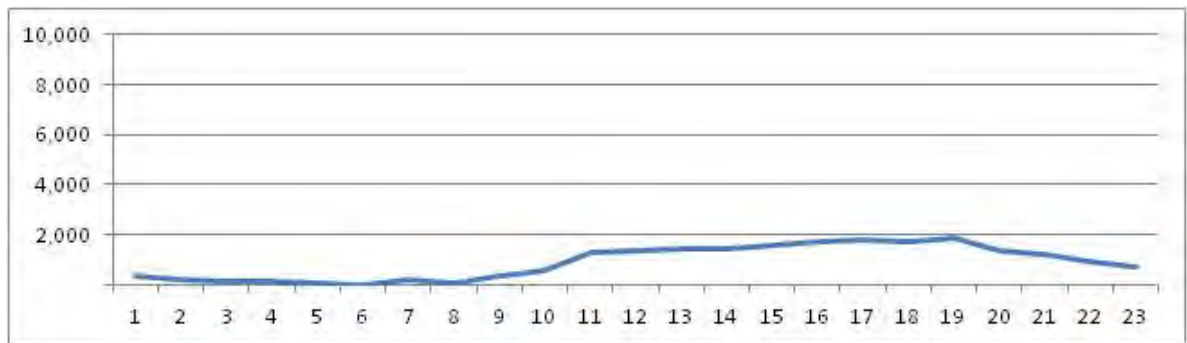

No.	Point	Towards
52	Av Atlantica proximo n-2616	Ipanema

[Location]

[Weekday]

[Weekend]