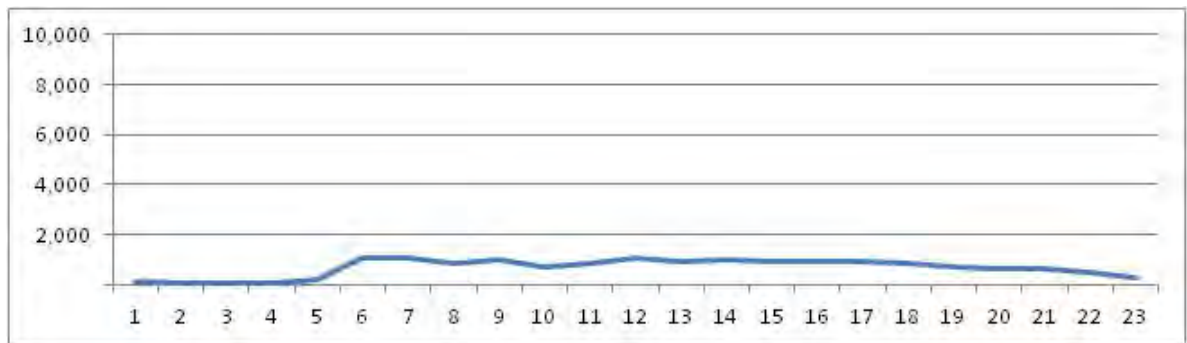

No.	Point	Towards
54	R Sao Francisco Xavier prox. a Pca Maracana	

[Location]

[Weekday]

[Weekend]