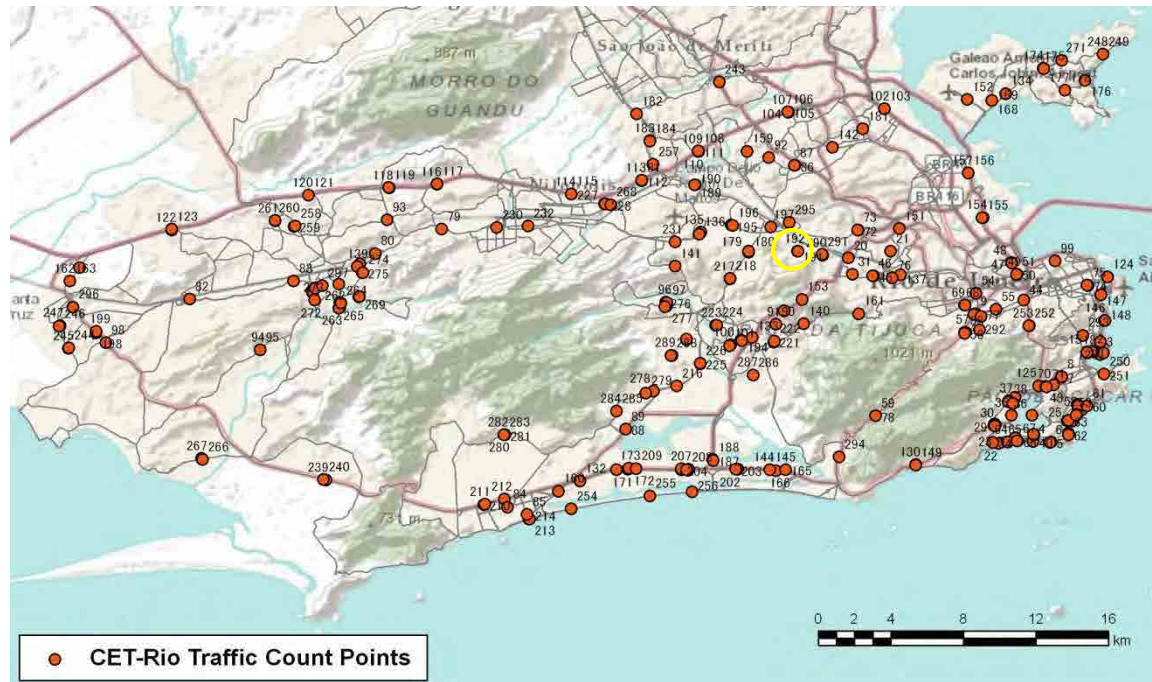

[Weekday]

[Weekend]

No.	Point	Towards
190	João Vicente,1775	Bento Ribeiro

[Location]

[Weekday]

[Weekend]

No.	Point	Towards
191	Clarimundo de Melo906	Encantado

[Location]