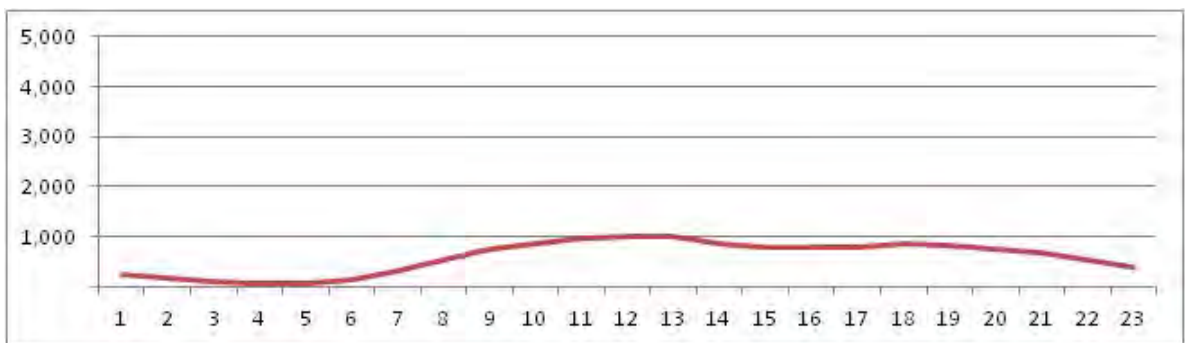

[Weekday]

[Weekend]

No.	Point	Towards
160	Av. Alfredo B. Silveira, prox. 1.270	Recreio

[Location]

[Weekday]

[Weekend]

No.	Point	Towards
161	Av. Menezes Cortes, Km 5,4	Jacarepaguá

[Location]