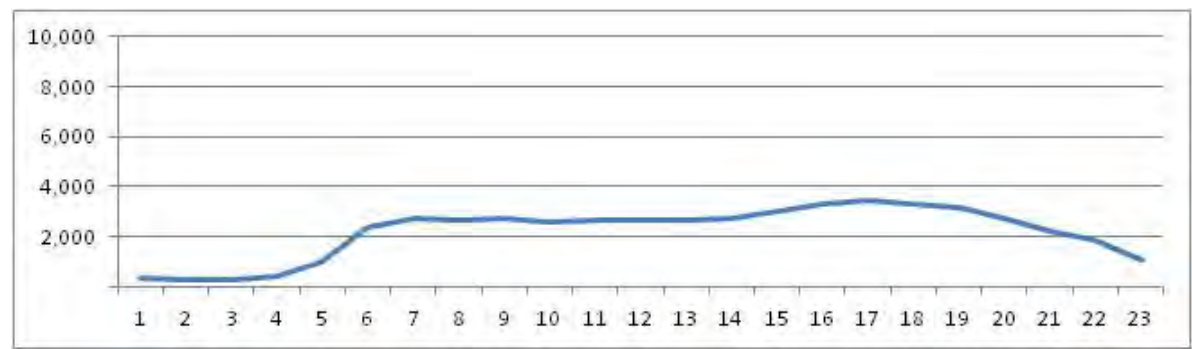

No.	Point	Towards
111	Av. Brasil, Km 24,3	Pista Central Sentido Santa Cruz

[Location]

[Weekday]

[Weekend]