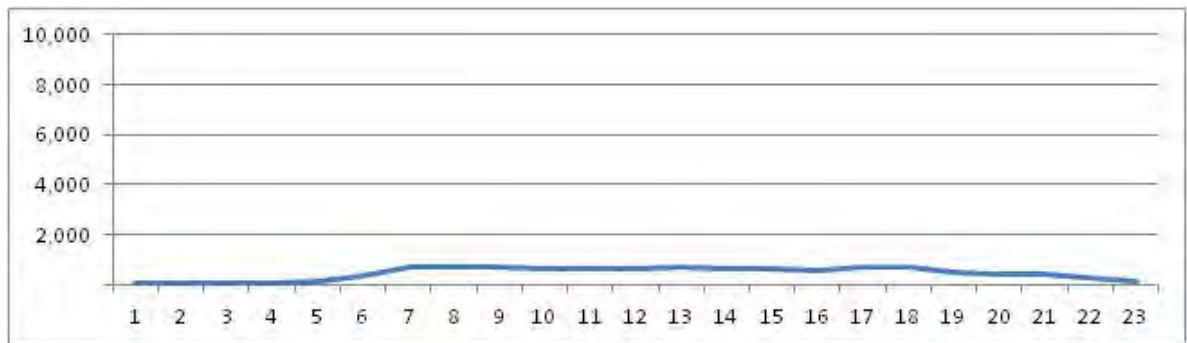

No.	Point	Towards
236	Estr.Cabuçu,765	Rio da Prata

[Location]

[Weekday]

[Weekend]