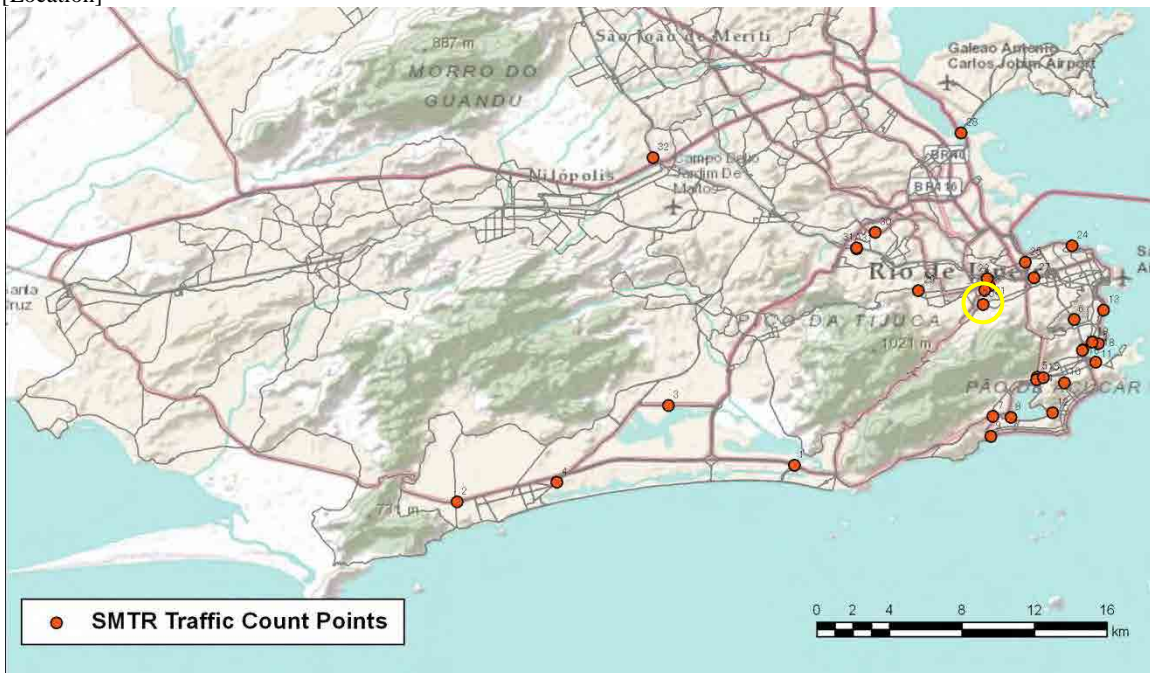

Post	Local	Volumetric count	
		Date	Duration
20	RuaCondedeBonfim	30/09/2011	06:00 - 19:59

[Location]