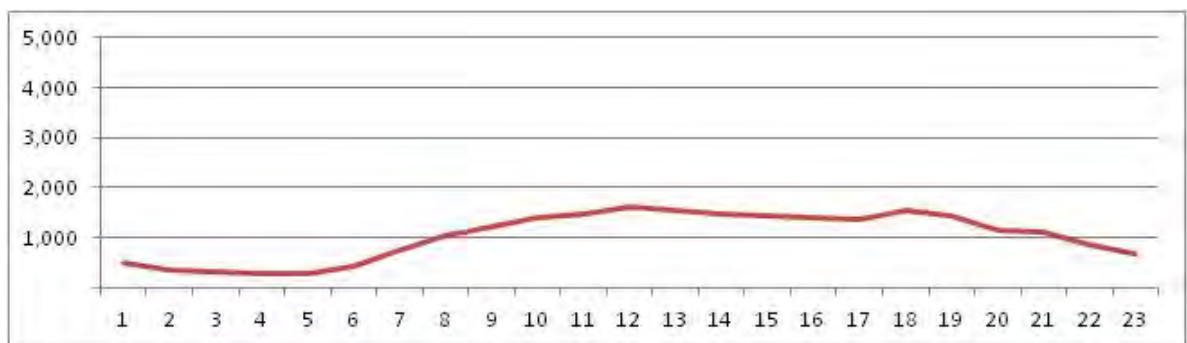

No.	Point	Towards
68	Rua Maxwell prox. n- 145 e a R.Gonzaga Bastos	

[Location]

[Weekday]

[Weekend]

No.	Point	Towards
69	R.Gonzaga Bastos prox. n- 271 e a Rua Maxwell	

[Location]

[Weekday]

[Weekend]