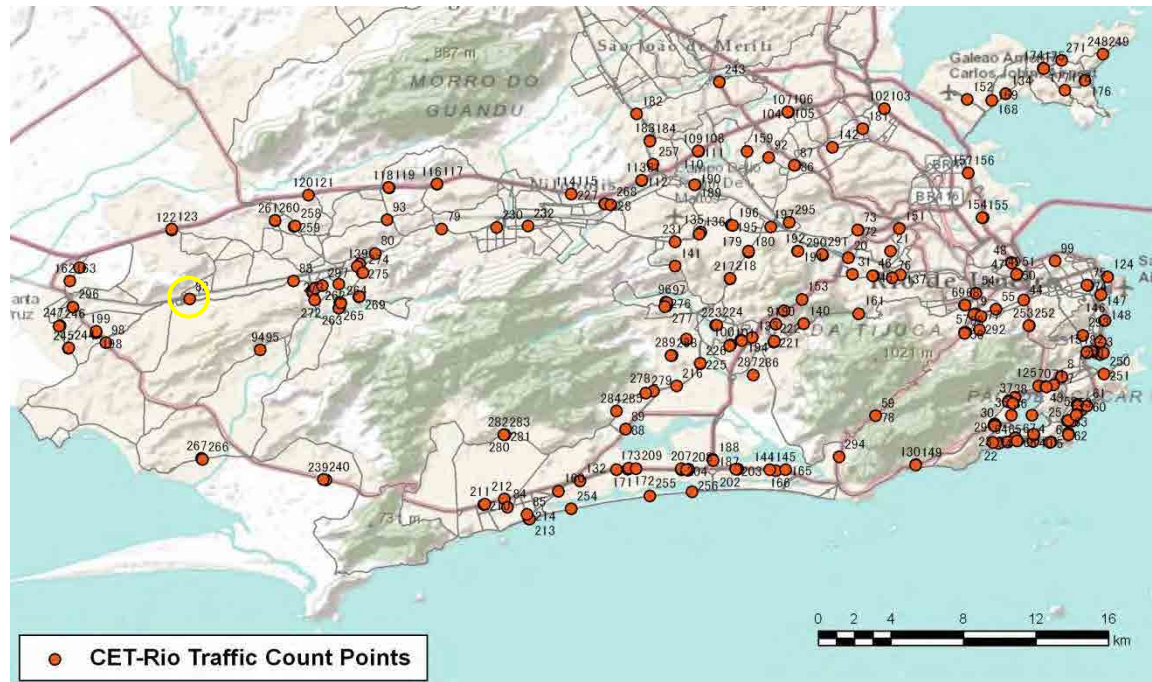

No.	Point	Towards
82	Av. Cesario de Mello, prox. n 13.604	Campo Grande

[Location]