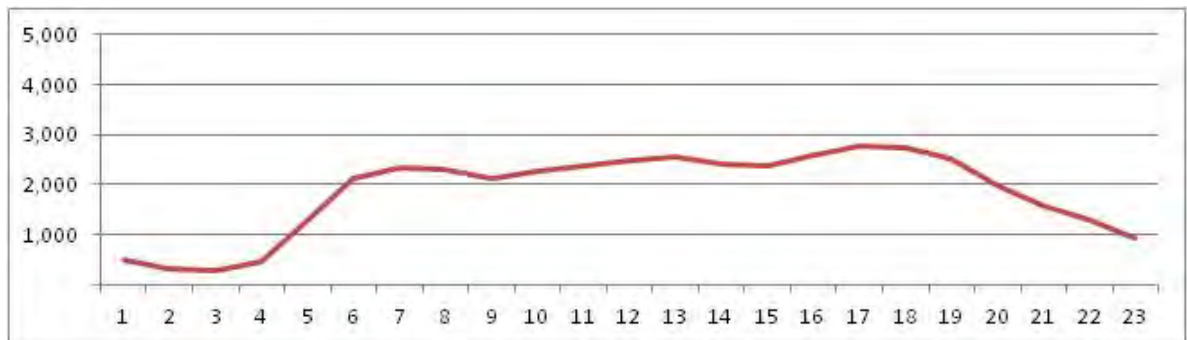

[Weekday]

[Weekend]

No.	Point	Towards
104	Av. Brasil Km 18,8	Pista Central Sentido Centro

[Location]

[Weekday]

[Weekend]

No.	Point	Towards
105	Av. Brasil Km 18,8	Pista Central Sentido Santa Cruz

[Location]