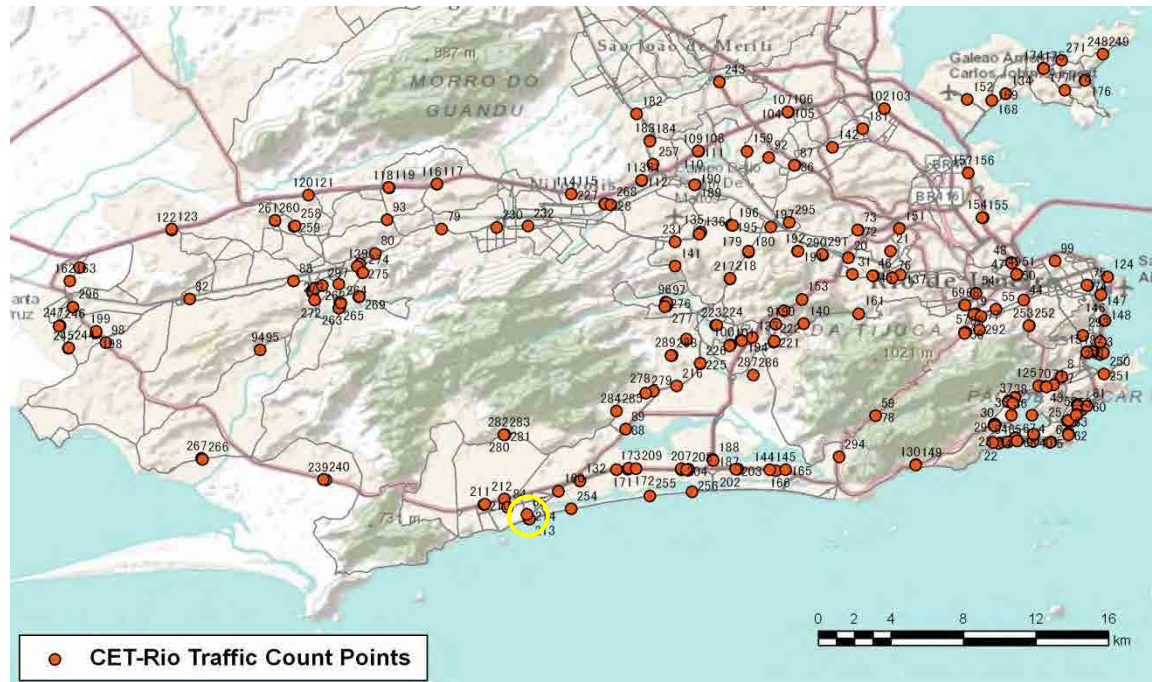

[Weekday]

[Weekend]

No.	Point	Towards
212	Américas,16100	Recreio

[Location]

[Weekday]

[Weekend]

No.	Point	Towards
213	Lucio Costa,16400	Barra

[Location]