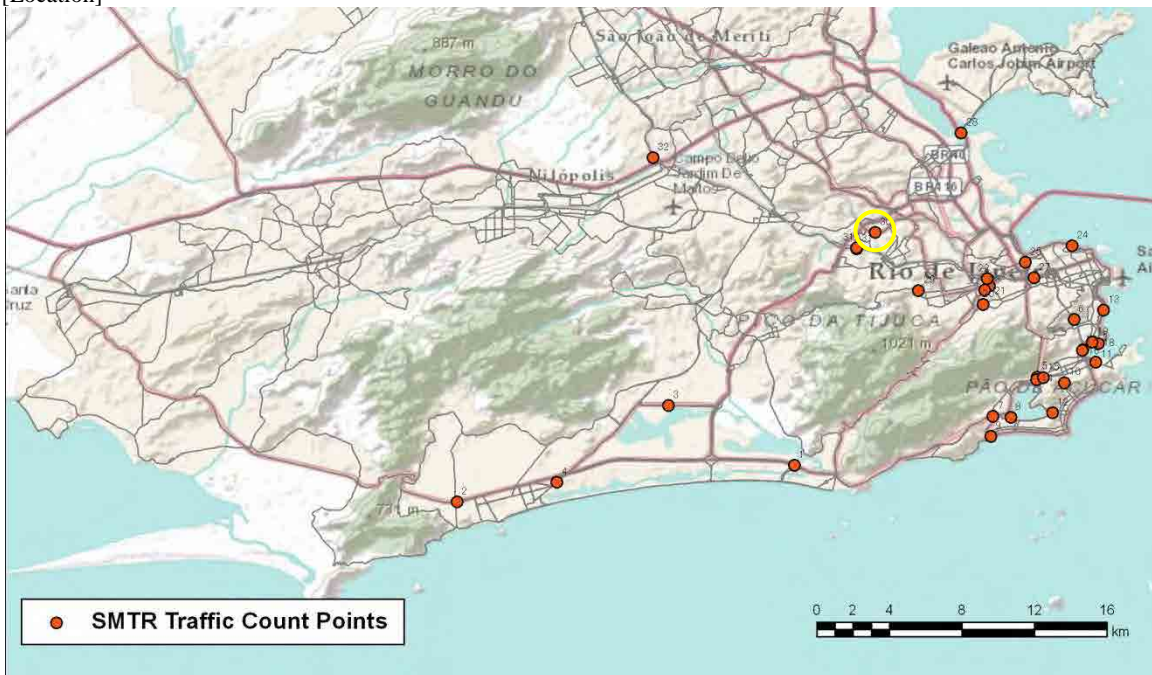

Post	Local	Volumetric count	
		Date	Duration
30	AvDomHelder	23/09/2011	06:00 - 09:59

[Location]