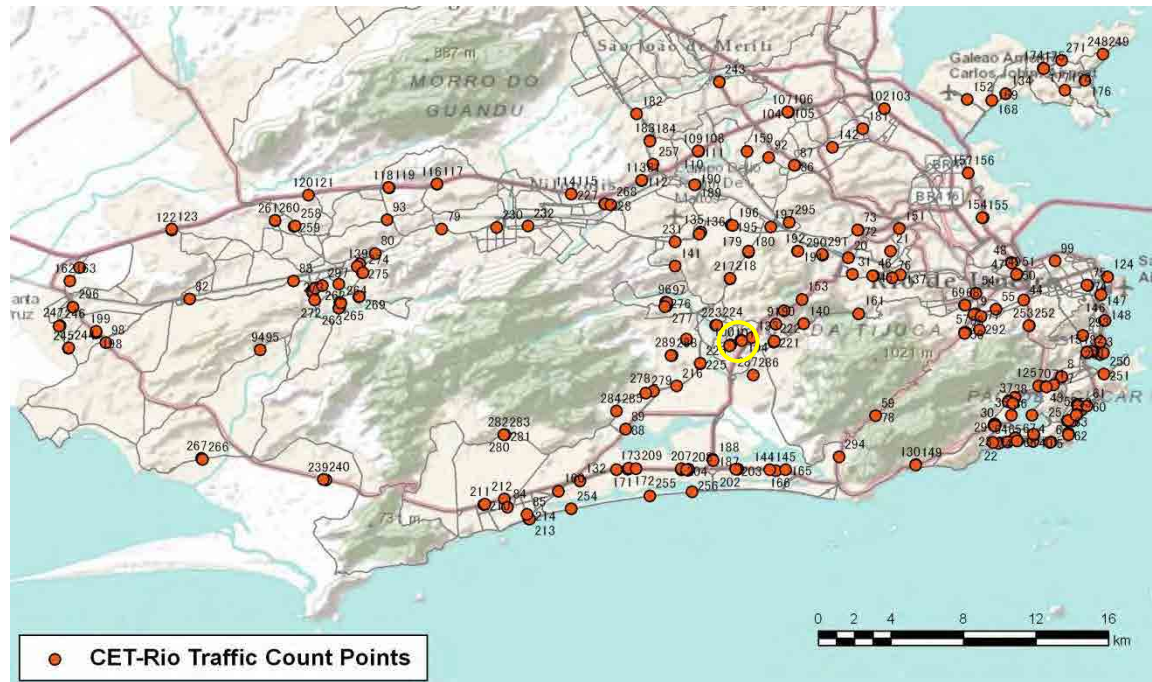

[Weekday]

[Weekend]

No.	Point	Towards
192	Clarimundo de Melo906	Cascadura

[Location]

[Weekday]

[Weekend]

No.	Point	Towards
193	Geremário Dantas,1052	Freguesia

[Location]