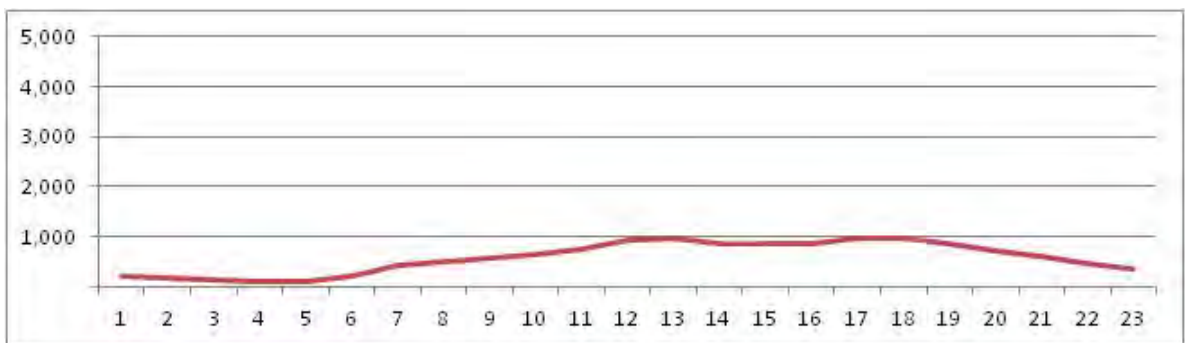

No.	Point	Towards
161	Av. Menezes Cortes, Km 5,4	Jacarepaguá

[Location]

[Weekday]

[Weekend]