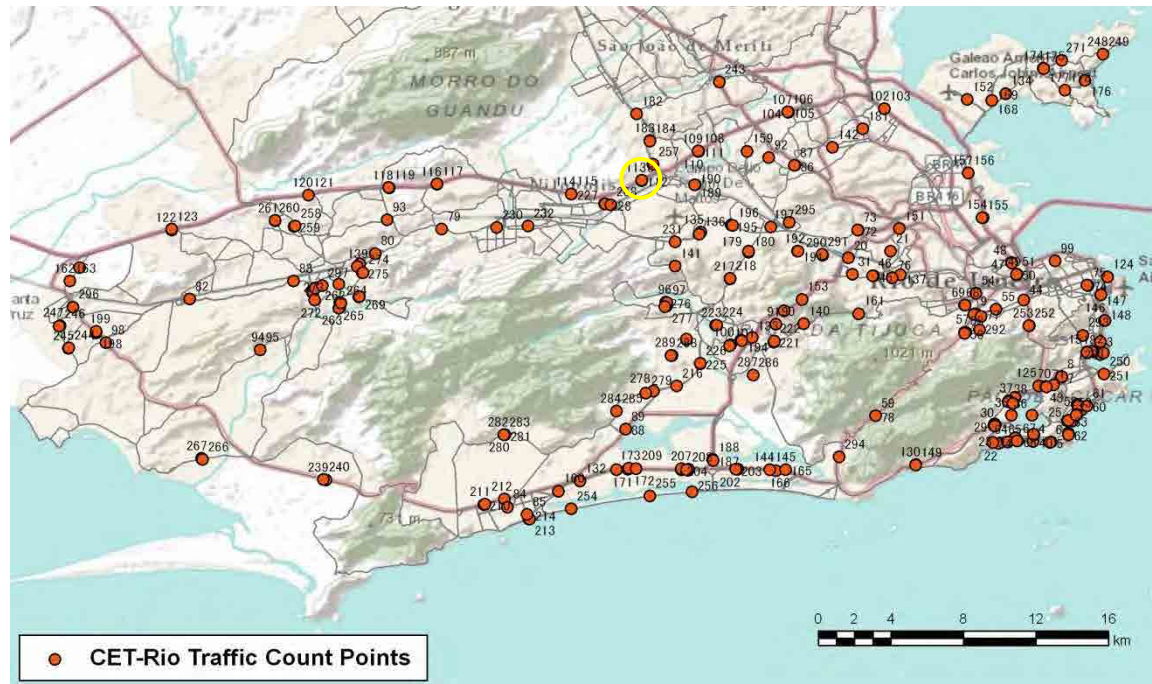

[Weekday]

[Weekend]

No.	Point	Towards
110	Av. Brasil km 24,3	Pista Central Sentido Centro

[Location]

[Weekday]

[Weekend]

No.	Point	Towards
111	Av. Brasil, Km 24,3	Pista Central Sentido Santa Cruz

[Location]

[Weekday]

[Weekend]

No.	Point	Towards
112	Av. Brasil, Km 28,0	Centro

[Location]

[Weekday]

[Weekend]

No.	Point	Towards
113	Av. Brasil, Km 28,0	Santa Cruz

[Location]