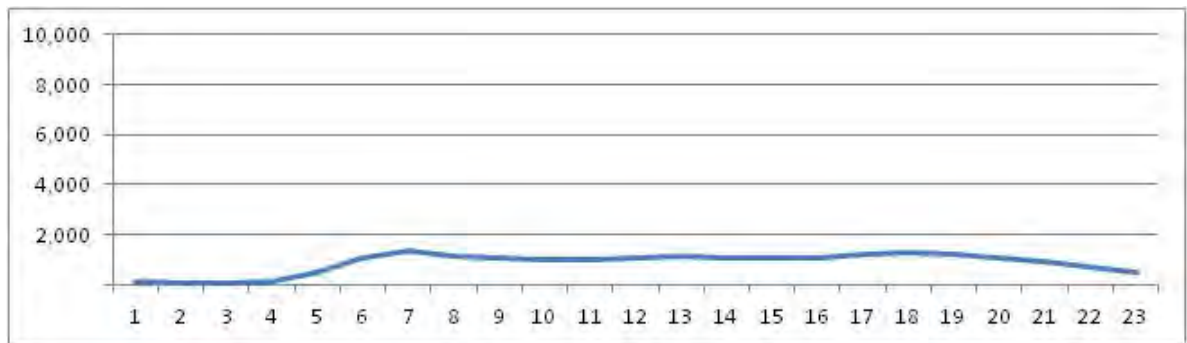

No.	Point	Towards
231	Estr.Japoré,957	Realengo

[Location]

[Weekday]

[Weekend]