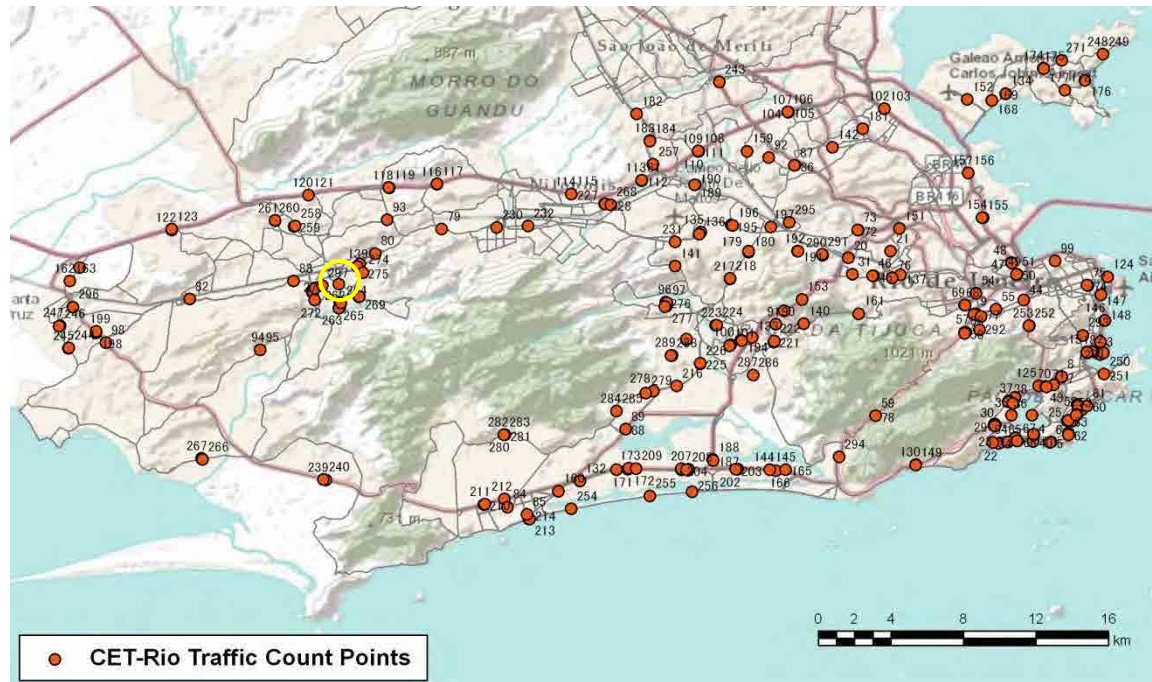

[Weekday]

[Weekend]

No.	Point	Towards
236	Estr.Cabuçu,765	Rio da Prata

[Location]

[Weekday]

[Weekend]

No.	Point	Towards
237	Estr.Cabuçu,615	Campo Grande

[Location]