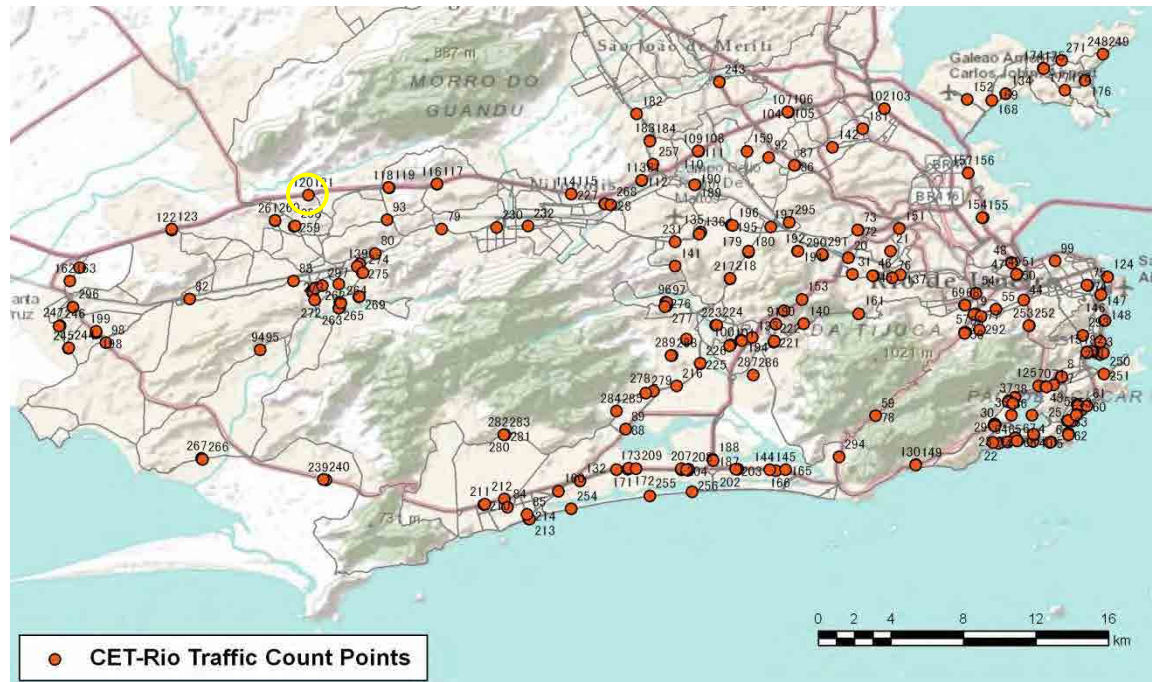

[Weekday]

[Weekend]

No.	Point	Towards
120	Av. Brasil, Km 45	Centro

[Location]

[Weekday]

[Weekend]

No.	Point	Towards
121	Av. Brasil, Km 45	Santa Cruz

[Location]