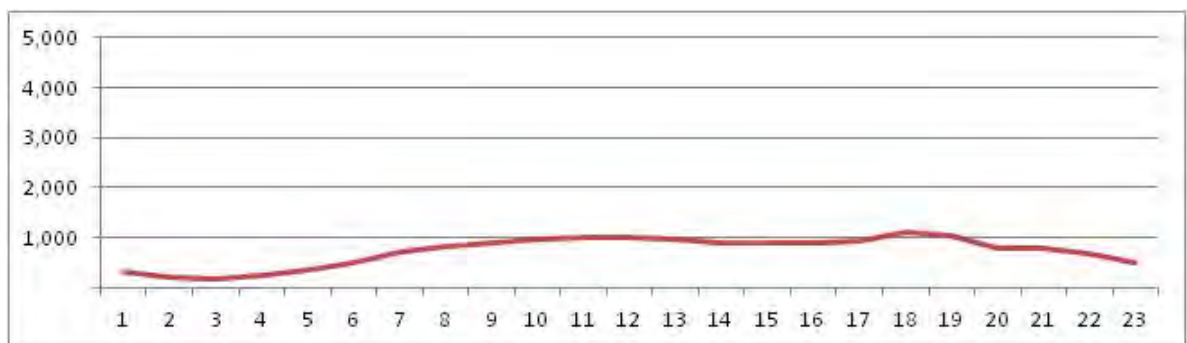

No.	Point	Towards
82	Av. Cesario de Mello, prox. n 13.604	Campo Grande

[Location]

[Weekday]

[Weekend]

No.	Point	Towards
83	Av. Cesario de Mello, prox n 4.408	Bangu

[Location]

[Weekday]

[Weekend]