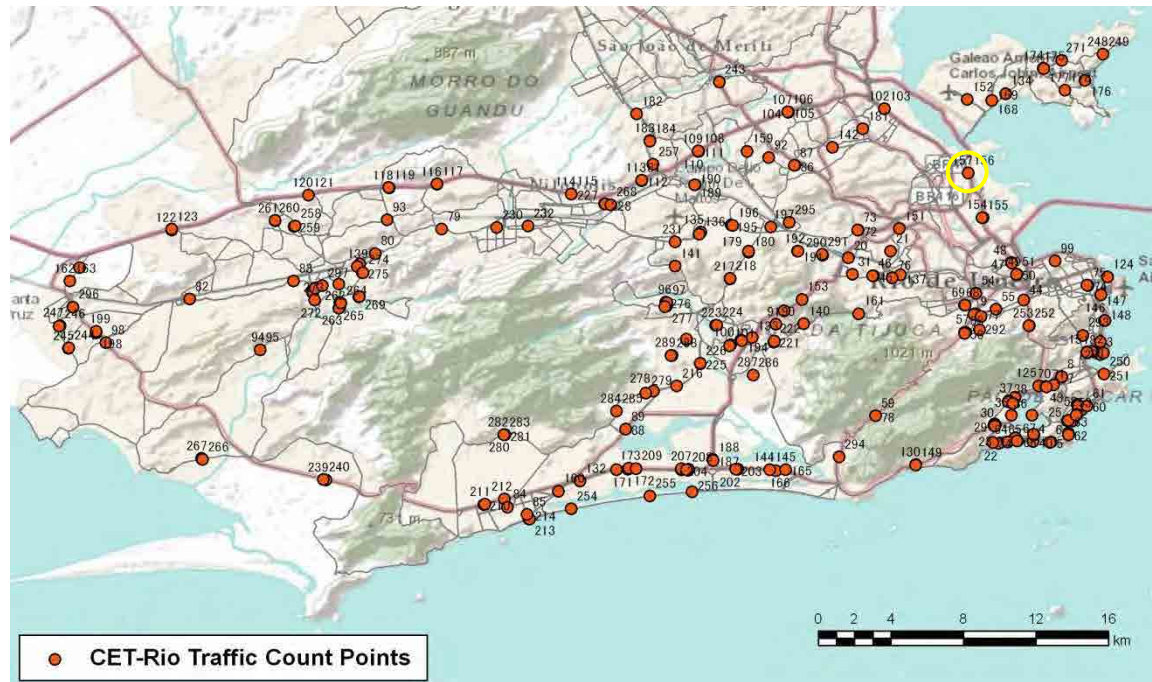

[Weekday]

[Weekend]

No.	Point	Towards
156	Linha vermelha Km 5,5	Centro

[Location]

[Weekday]

[Weekend]

No.	Point	Towards
157	Linha vermelha Km 5,5	Ilha

[Location]

[Weekday]

[Weekend]

No.	Point	Towards
158	Linha Amarela Km 12,2	Barra

[Location]

[Weekday]

[Weekend]

No.	Point	Towards
159	Av. dos Italianos, próx. 933	Acari

[Location]