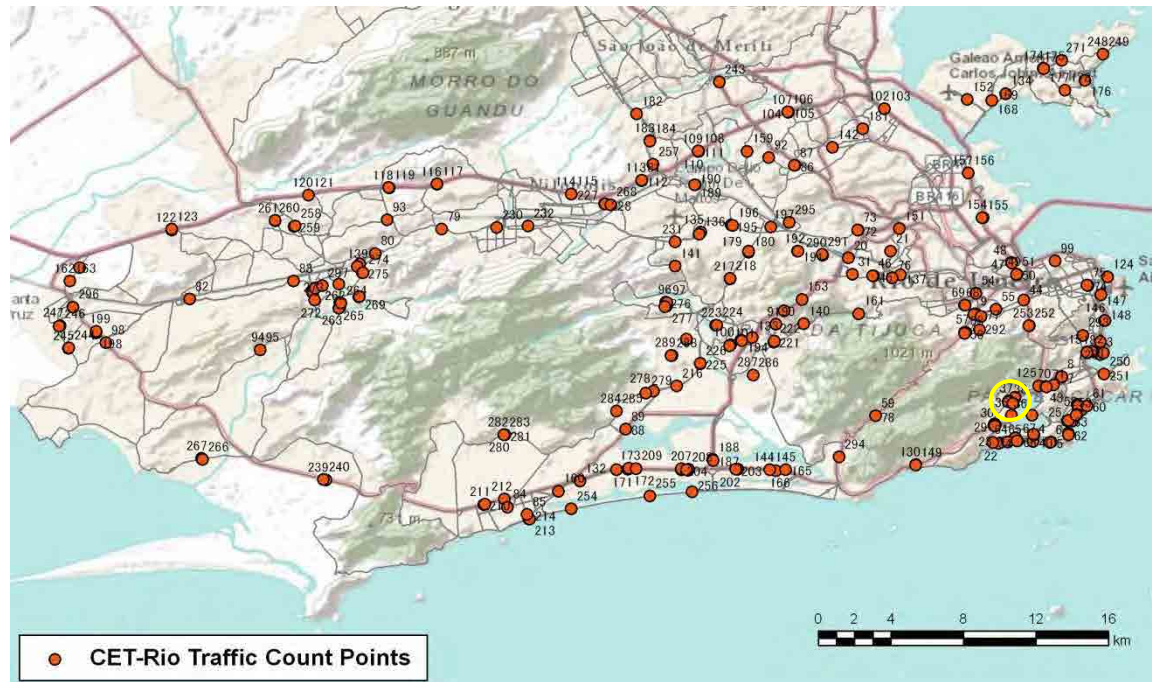

[Weekday]

[Weekend]

No.	Point	Towards
128	Praia do Flamengo	Botafogo

[Location]

[Weekday]

[Weekend]

No.	Point	Towards
129	Av.Borges de Medeiros Próx 2.225	Centro

[Location]

[Weekday]

[Weekend]

No.	Point	Towards
130	Auto Estrada Lagoa-Barra	Barra

[Location]

[Weekday]

[Weekend]

No.	Point	Towards
131	Av. das Américas, próx. 7.380	Central - Recreio

[Location]