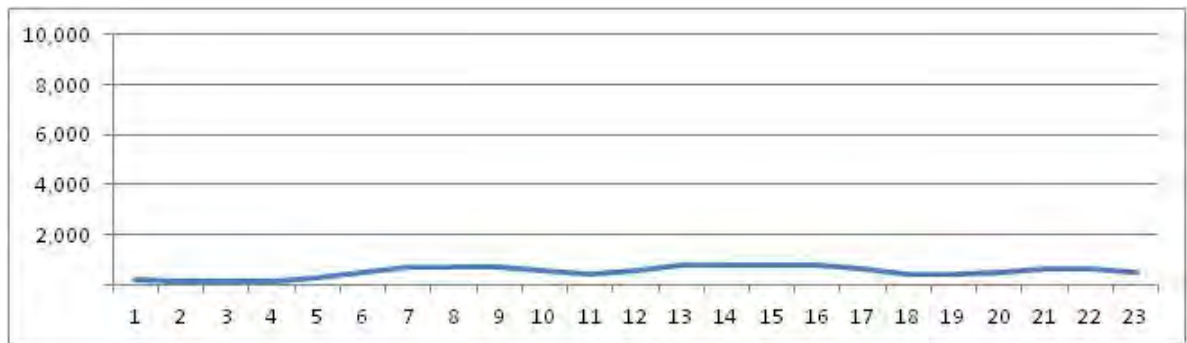

No.	Point	Towards
86	Av. Monsenhor Felix, prox rua Turiana	Irajá

[Location]

[Weekday]

[Weekend]