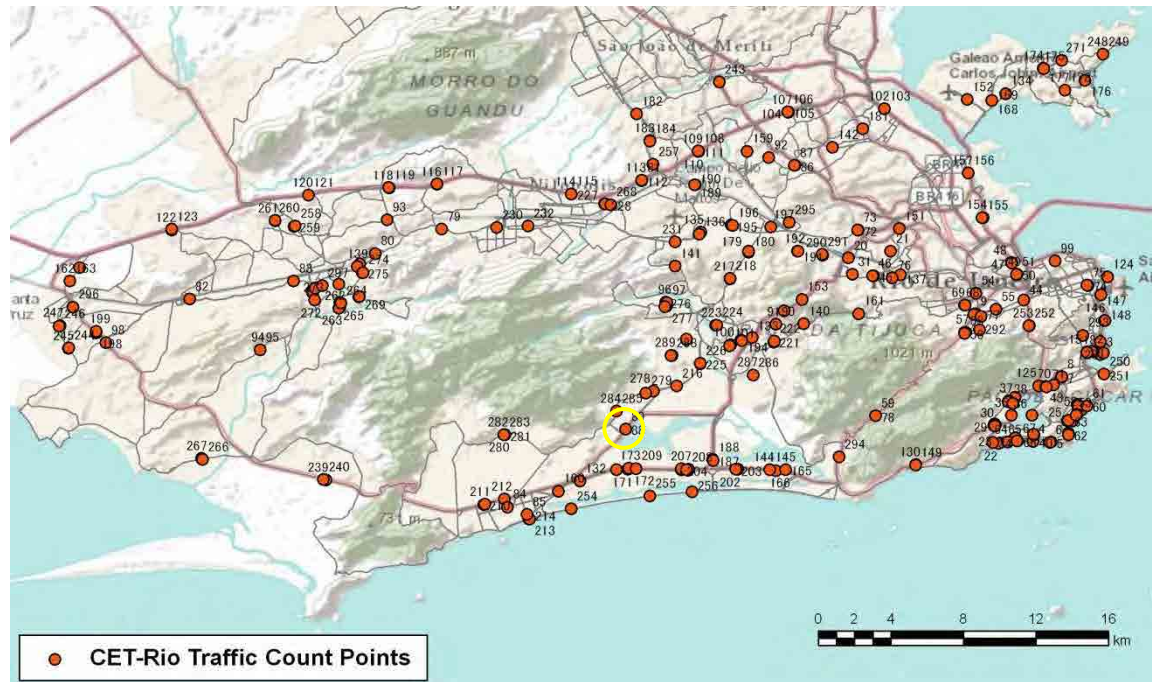

No.	Point	Towards
88	Av. Salvador Allende, prox portao 3	Av. Ayrton Senna

[Location]