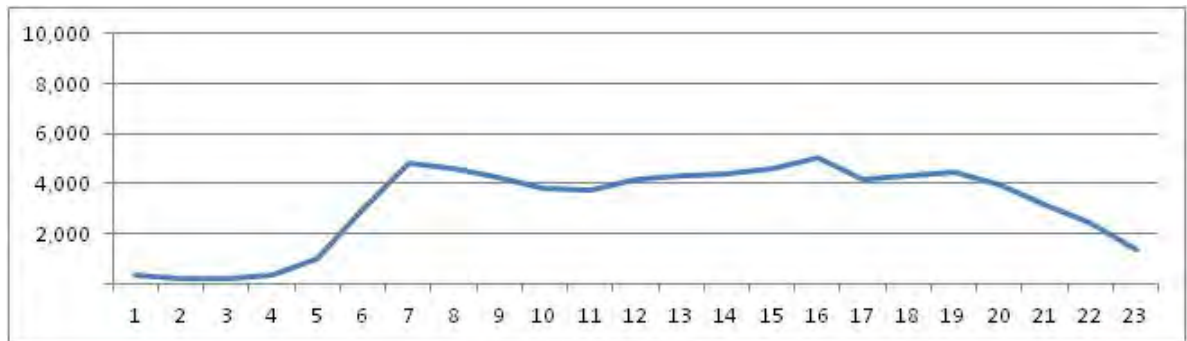

[Weekday]

[Weekend]

No.	Point	Towards
154	Linha Vermelha Km 3	Dutra

[Location]

[Weekday]

[Weekend]

No.	Point	Towards
155	Linha Vermelha Km 3,5	Centro

[Location]