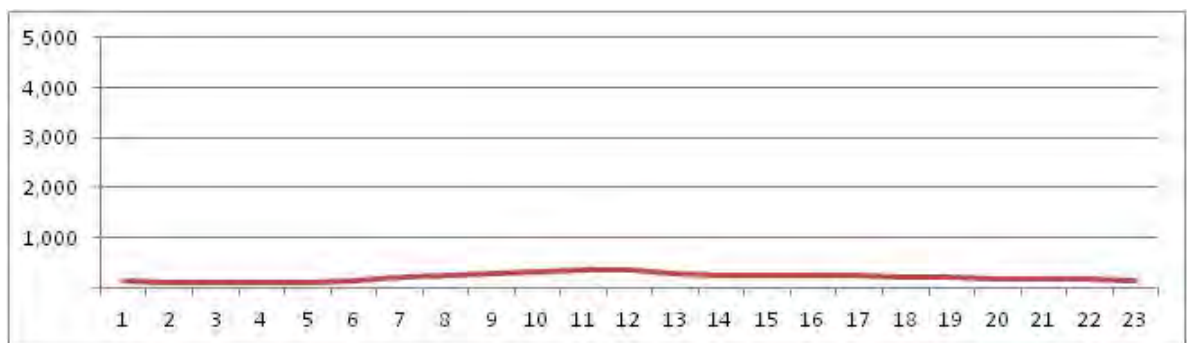

No.	Point	Towards
50	Av PedroII prox.n219	Av Franc.Bicalho

[Location]

[Weekday]

[Weekend]

No.	Point	Towards
51	R. Figueira de Mello x Av. Pedro II	

[Location]

[Weekday]

[Weekend]