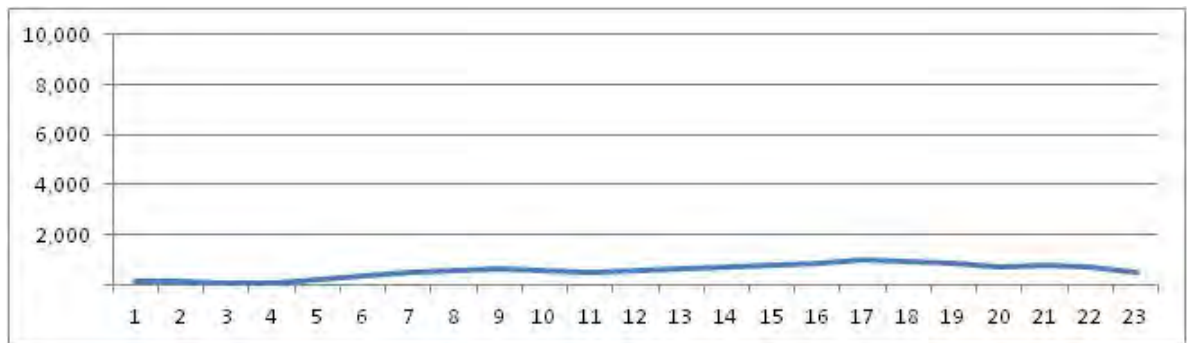

No.	Point	Towards
72	Av D.Helder Camara prox.n-6742	Cascadura

[Location]

[Weekday]

[Weekend]