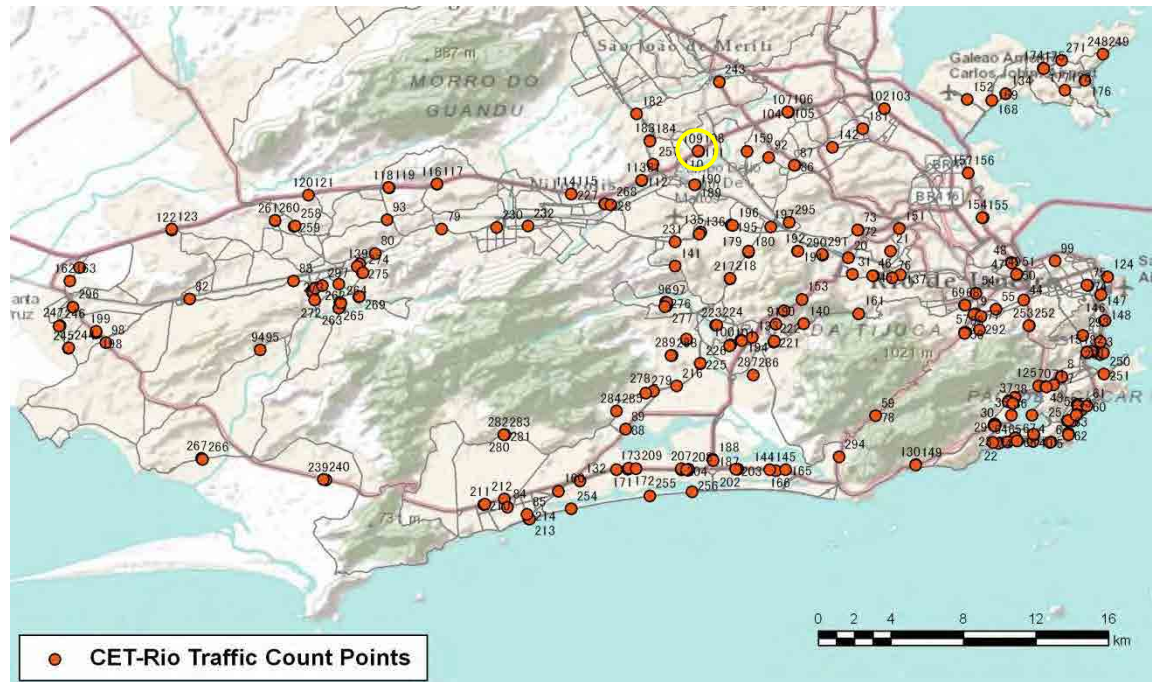

[Weekday]

[Weekend]

No.	Point	Towards
106	Av. Brasil Km 18,8	Pista Lateral Sentido Santa Cruz

[Location]

[Weekday]

[Weekend]

No.	Point	Towards
107	Av. Brasil Km 18,8	Pista Lateral Sentido Centro

[Location]

[Weekday]

[Weekend]

No.	Point	Towards
108	Av. Brasil Km 24,3	Pista Lateral Sentido Santa Cruz

[Location]

[Weekday]

[Weekend]

No.	Point	Towards
109	Av. Brasil km 24,3	Pista Lateral Sentido Centro

[Location]

[Weekday]

[Weekend]

No.	Point	Towards
110	Av. Brasil km 24,3	Pista Central Sentido Centro

[Location]

[Weekday]

[Weekend]

No.	Point	Towards
111	Av. Brasil, Km 24,3	Pista Central Sentido Santa Cruz

[Location]