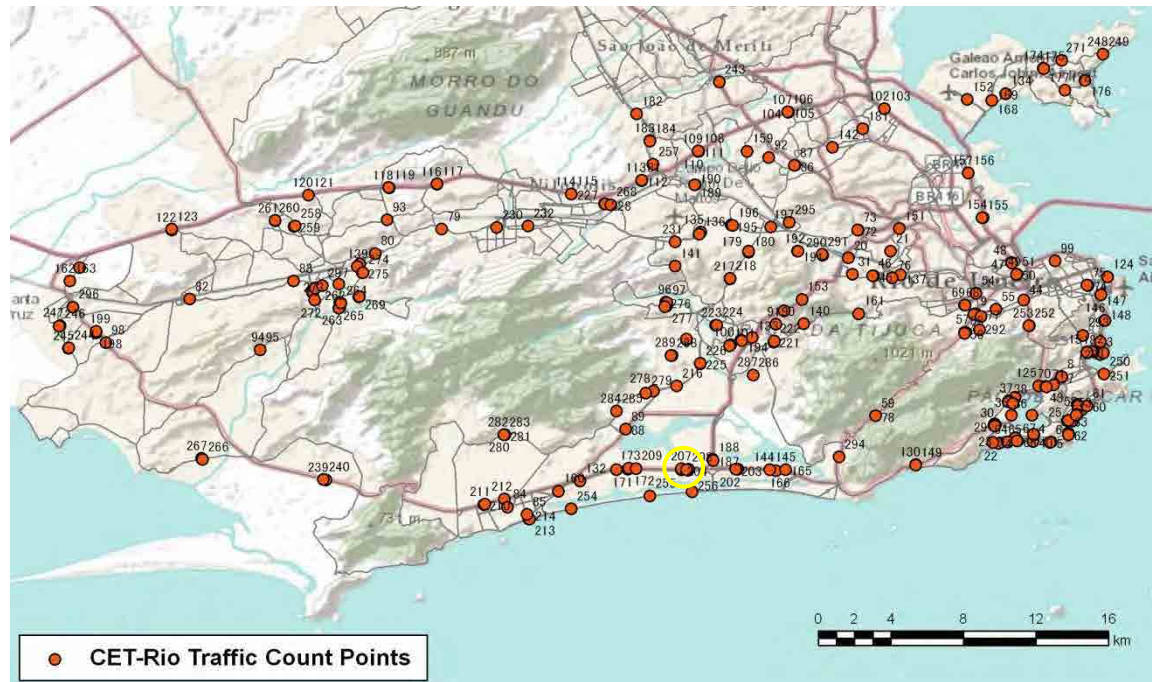

[Weekday]

[Weekend]

No.	Point	Towards
206	Américas,7607	Lateral-Barra

[Location]

[Weekday]

[Weekend]

No.	Point	Towards
207	Américas,6800	Lateral-Recreio

[Location]