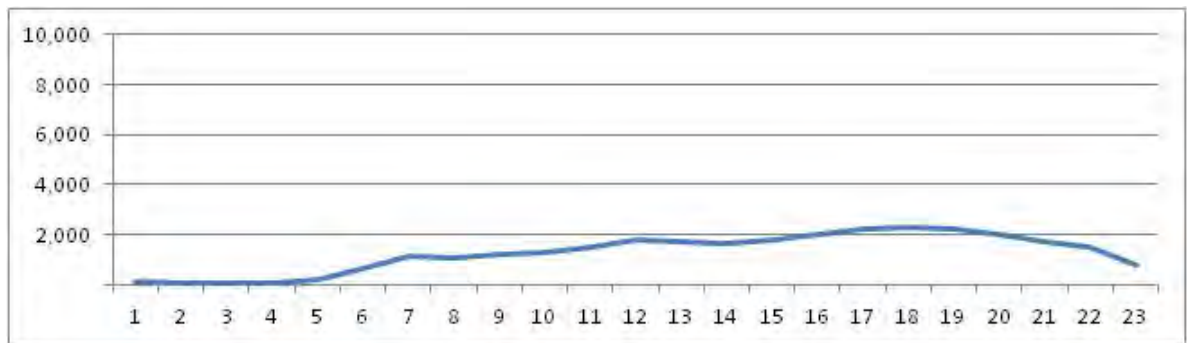

No.	Point	Towards
131	Av. das Américas, próx. 7.380	Central - Recreio

[Location]

[Weekday]

[Weekend]