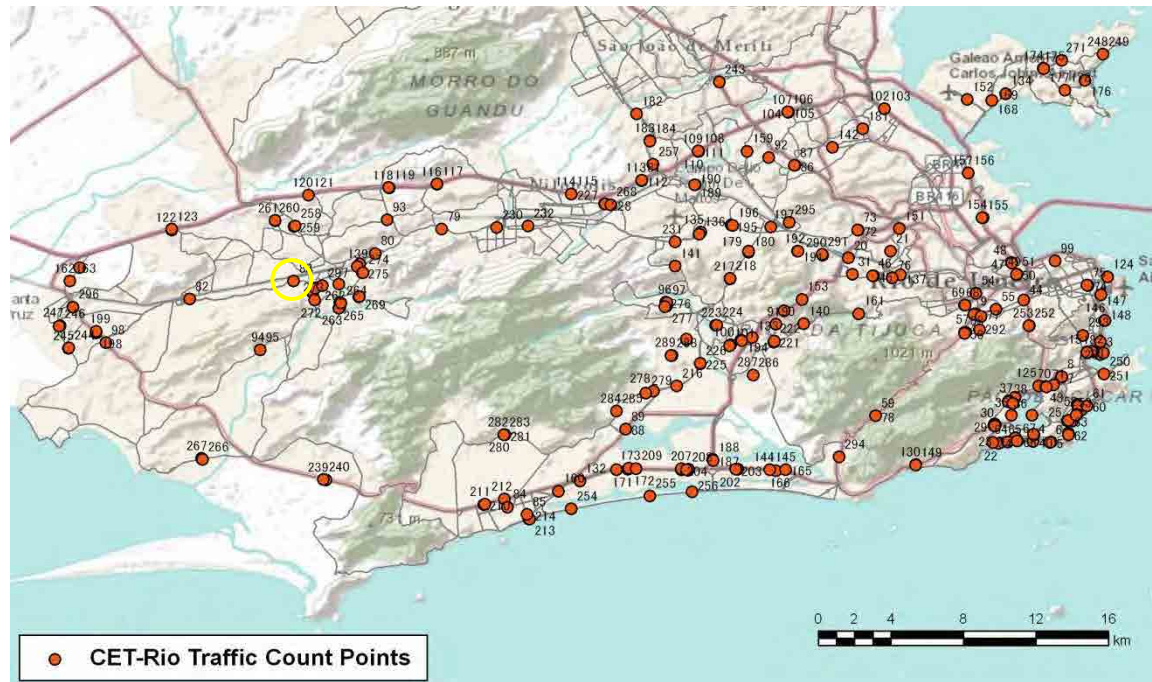

No.	Point	Towards
82	Av. Cesario de Mello, prox. n 13.604	Campo Grande

[Location]

[Weekday]

[Weekend]

No.	Point	Towards
83	Av. Cesario de Mello, prox n 4.408	Bangu

[Location]

[Weekday]

[Weekend]

No.	Point	Towards
84	Av Genaro de Carvalho, prox n 2.332	Barra da Tijuca

[Location]

[Weekday]

[Weekend]

No.	Point	Towards
85	Av. Gláucio Gil, próx Av. Hermes de Lima	Praia

[Location]

[Weekday]

[Weekend]

No.	Point	Towards
86	Av. Monsenhor Felix, prox rua Turiana	Irajá

[Location]

[Weekday]

[Weekend]

No.	Point	Towards
87	Av. Monsenhor Felix, prox rua Turiana	Madureira

[Location]

[Weekday]

[Weekend]