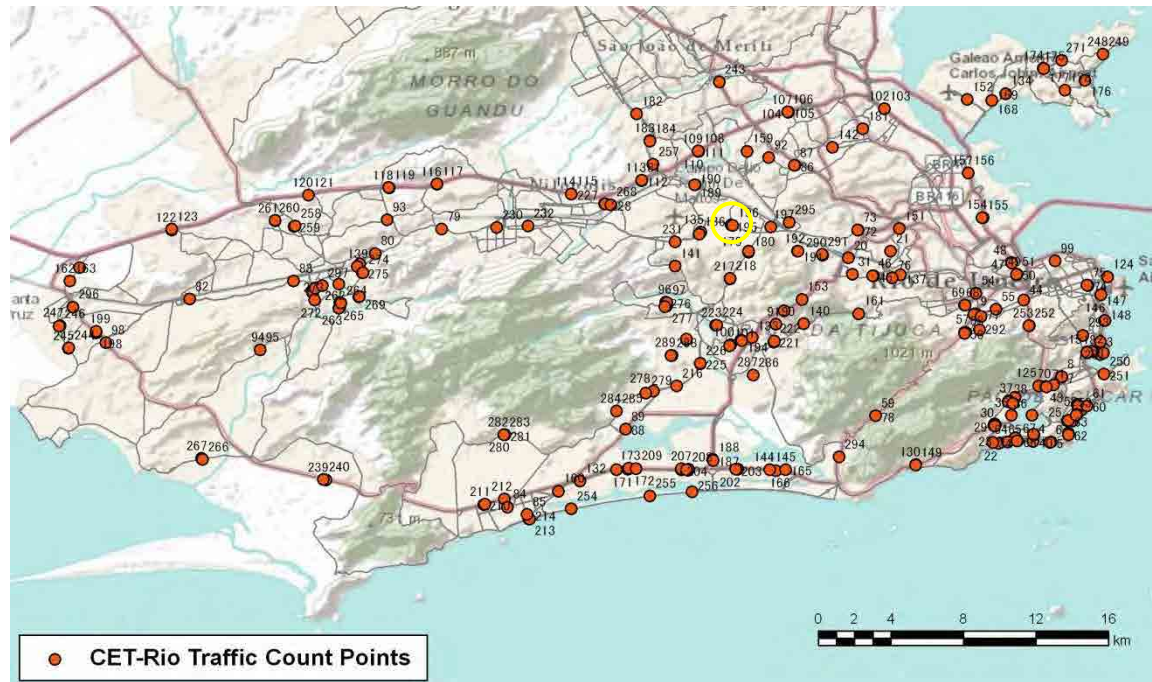

No.	Point	Towards
196	Estr.Int.Magalhães,610	Sulacap

[Location]