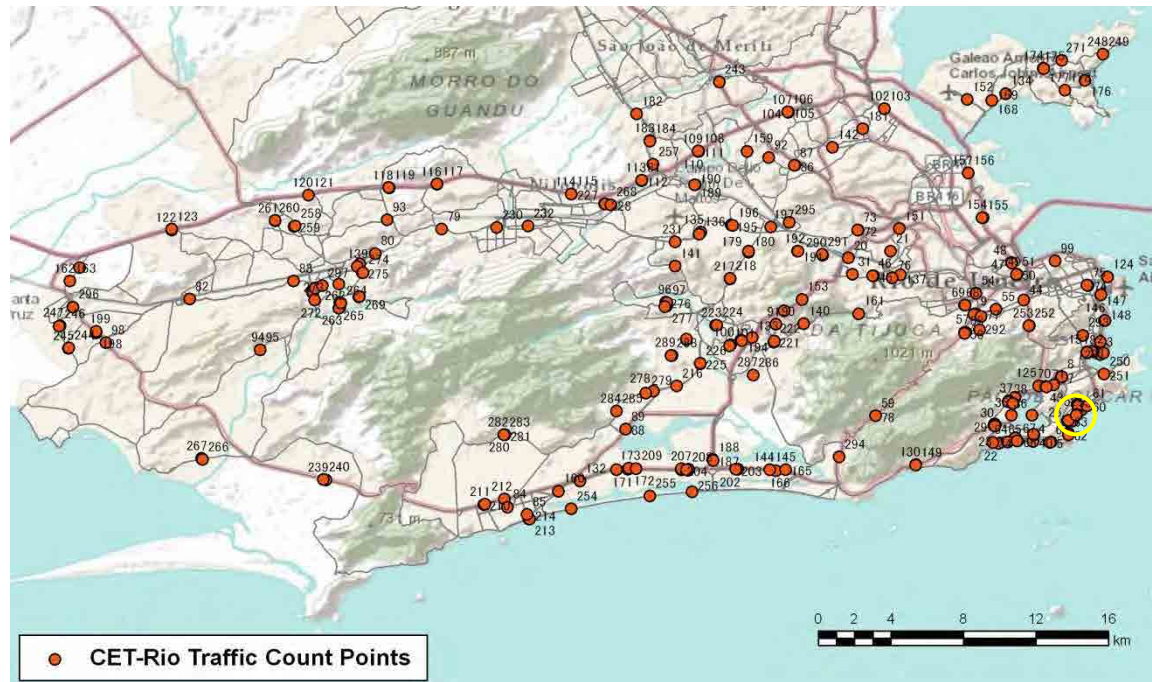

No.	Point	Towards
50	Av PedroII prox.n219	Av Franc.Bicalho

[Location]

[Weekday]

[Weekend]

No.	Point	Towards
51	R. Figueira de Mello x Av. Pedro II	

[Location]

[Weekday]

[Weekend]

No.	Point	Towards
52	Av Atlantica proximo n-2616	Ipanema

[Location]

[Weekday]

[Weekend]

No.	Point	Towards
53	Av Atlantica proximo n-2616	Leme

[Location]

[Weekday]

[Weekend]