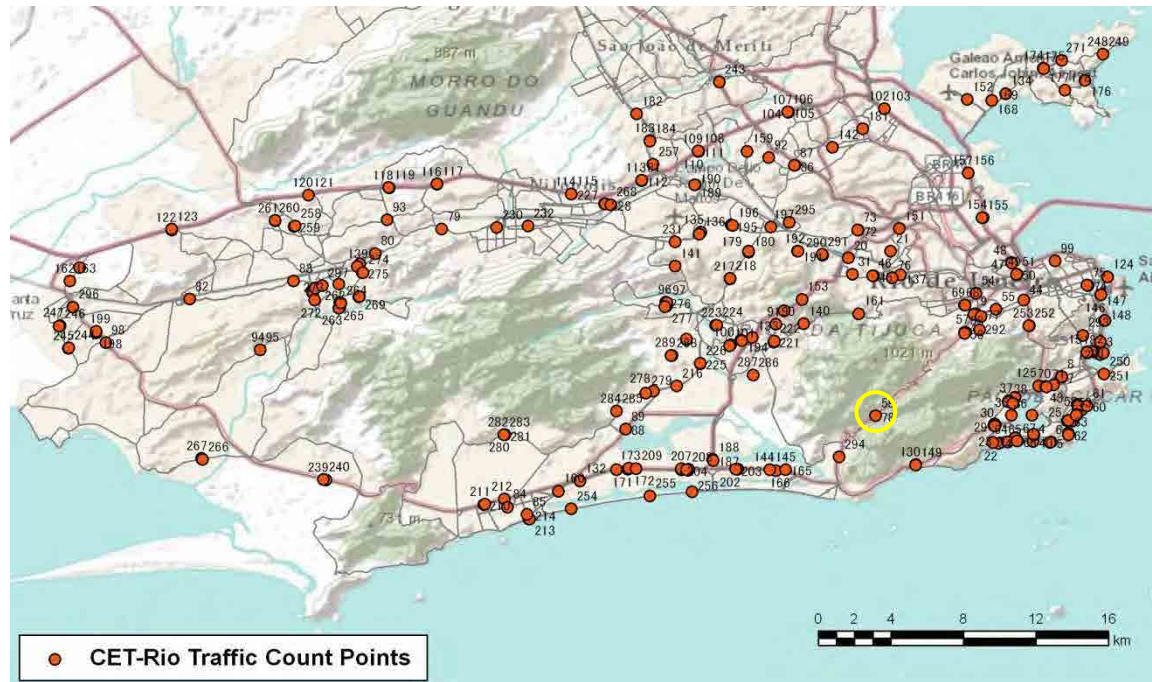

No.	Point	Towards
76	R. Hermengarda prox.n-478 e R.Thompson Flores	

[Location]

[Weekday]

[Weekend]

No.	Point	Towards
77	R. Conde de Bonfim próx. nº370	Usina

[Location]

[Weekday]

[Weekend]

No.	Point	Towards
78	Est. Furnas prox. n-1275	Alto Boa Vista

[Location]

[Weekday]

[Weekend]

No.	Point	Towards
79	Av. Santa Cruz, prox. n. 8.264	Campo Grande

[Location]

[Weekday]

[Weekend]