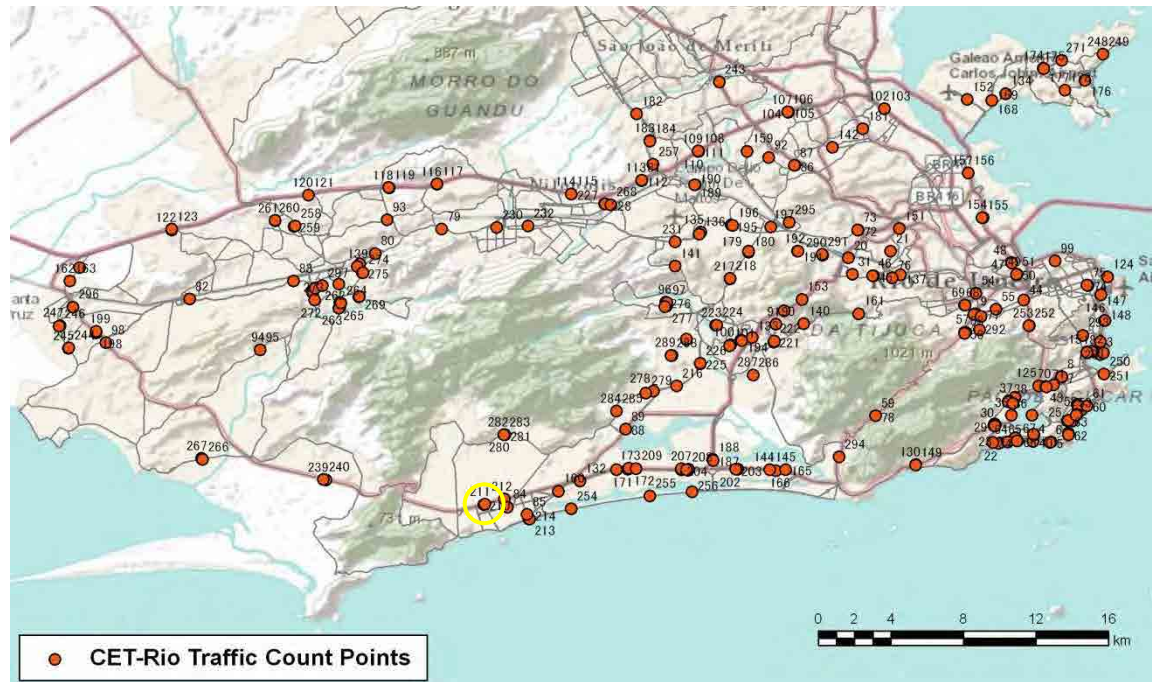

[Weekday]

[Weekend]

No.	Point	Towards
210	Américas,18365	Barra

[Location]

[Weekday]

[Weekend]

No.	Point	Towards
211	Américas,17250	Recreio

[Location]