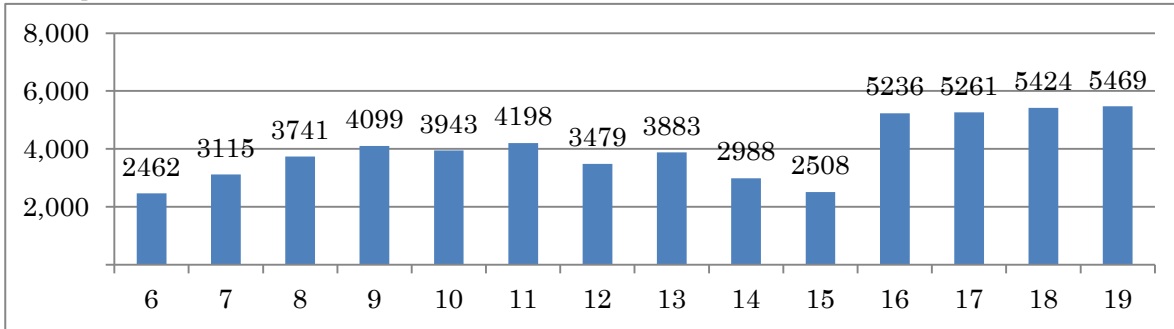

[002-Copacabana]