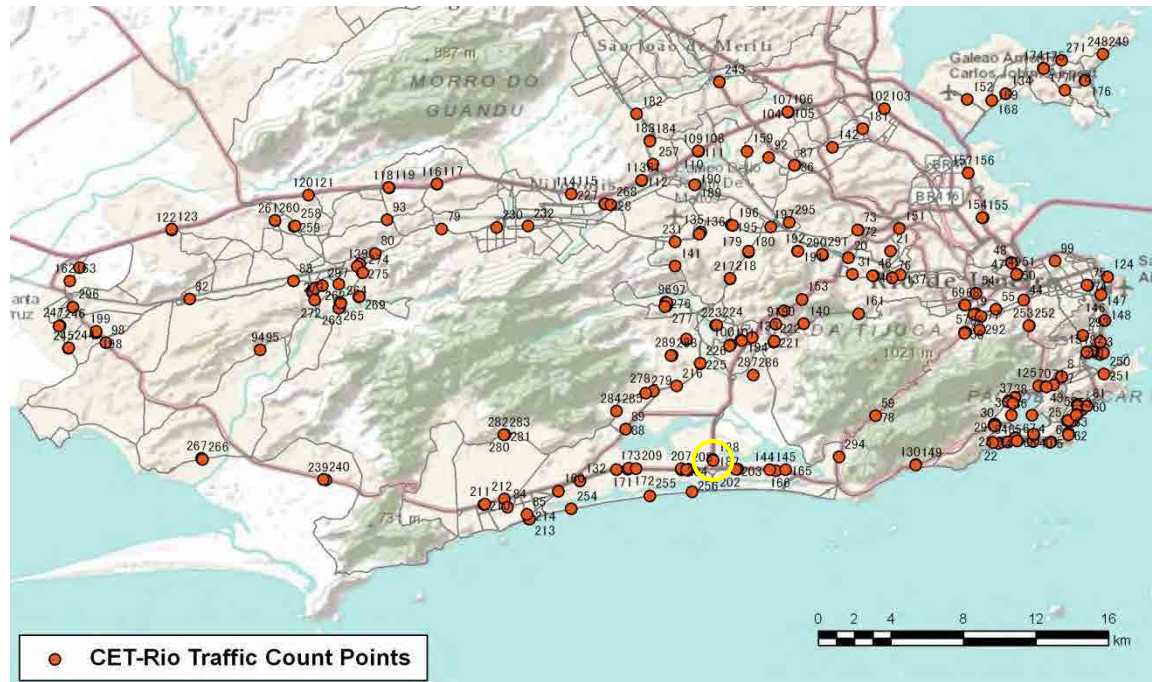

[Weekday]

[Weekend]

No.	Point	Towards
186	Ayrton Senna,1850	Central-Barra

[Location]

[Weekday]

[Weekend]

No.	Point	Towards
187	Ayrton Senna,1850	Central-JPA

[Location]