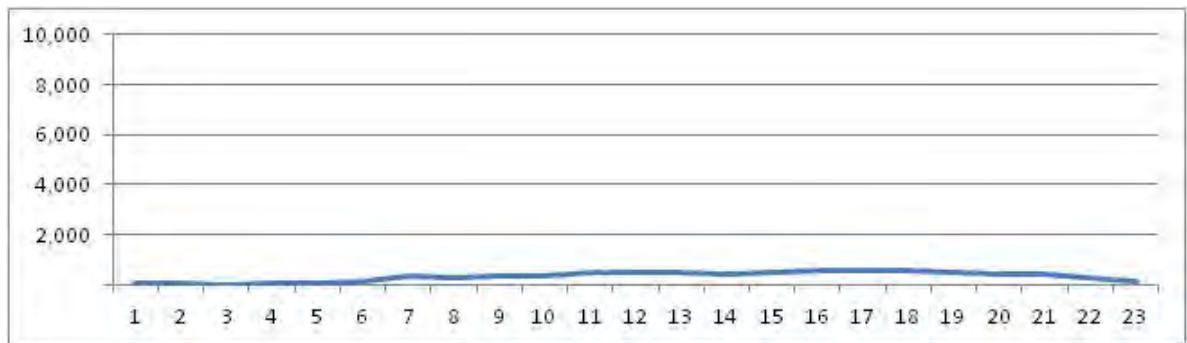

[Weekday]

[Weekend]

No.	Point	Towards
238	Augusto Vasconc,964	Campo Grande

[Location]

[Weekday]

[Weekend]

No.	Point	Towards
239	Américas,28705	Guaratiba

[Location]