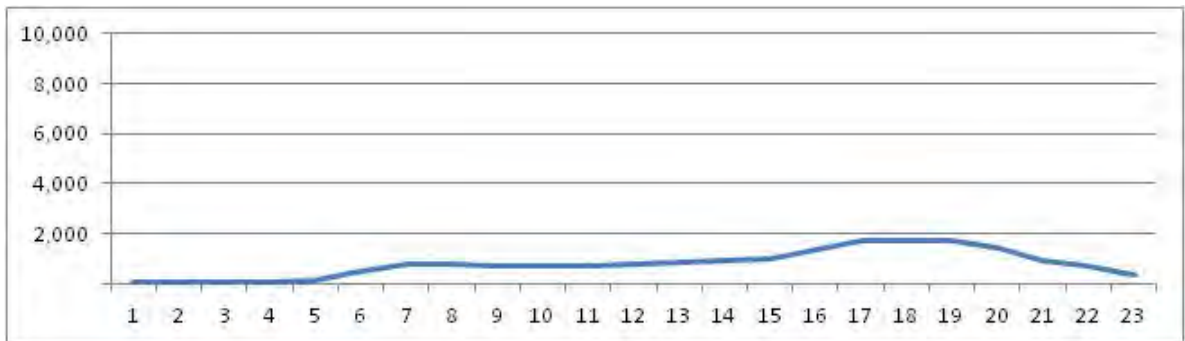

No.	Point	Towards
161	Av. Menezes Cortes, Km 5,4	Jacarepaguá

[Location]

[Weekday]

[Weekend]