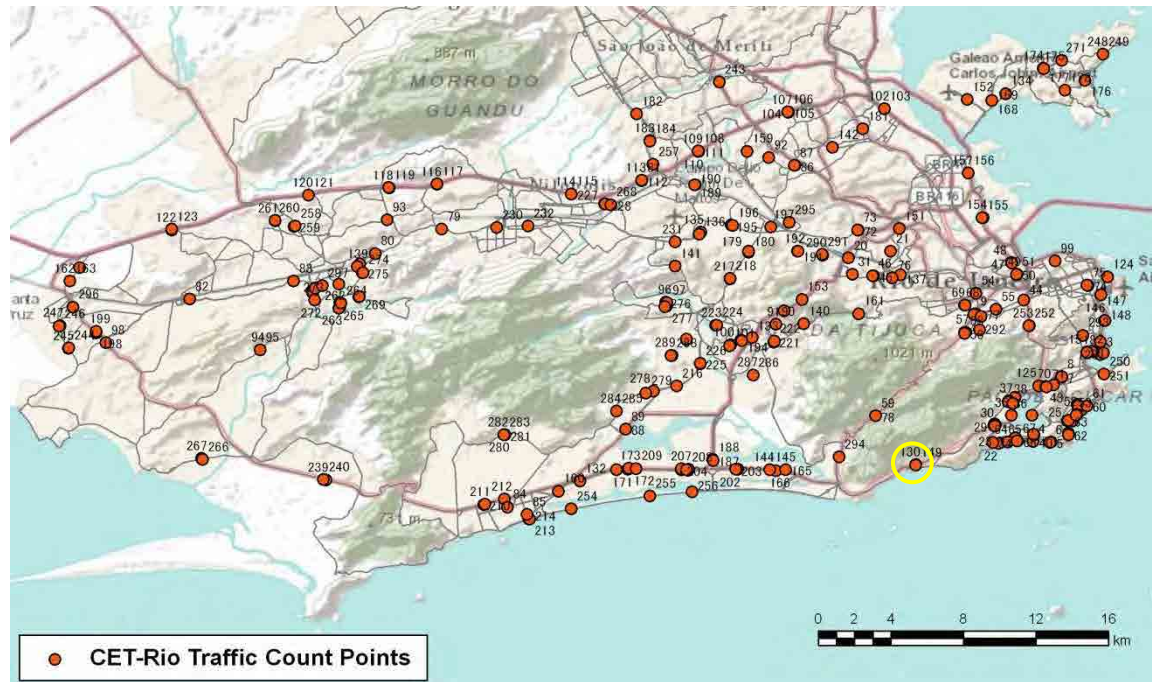

[Weekday]

[Weekend]

No.	Point	Towards
130	Auto Estrada Lagoa-Barra	Barra

[Location]

[Weekday]

[Weekend]

No.	Point	Towards
131	Av. das Américas, próx. 7.380	Central - Recreio

[Location]

[Weekday]

[Weekend]

No.	Point	Towards
132	Av. das Américas, próx. 12.141	Central - Centro

[Location]

[Weekday]

[Weekend]

No.	Point	Towards
133	Linha Amarela Km 14 - Fx -1	Barra

[Location]