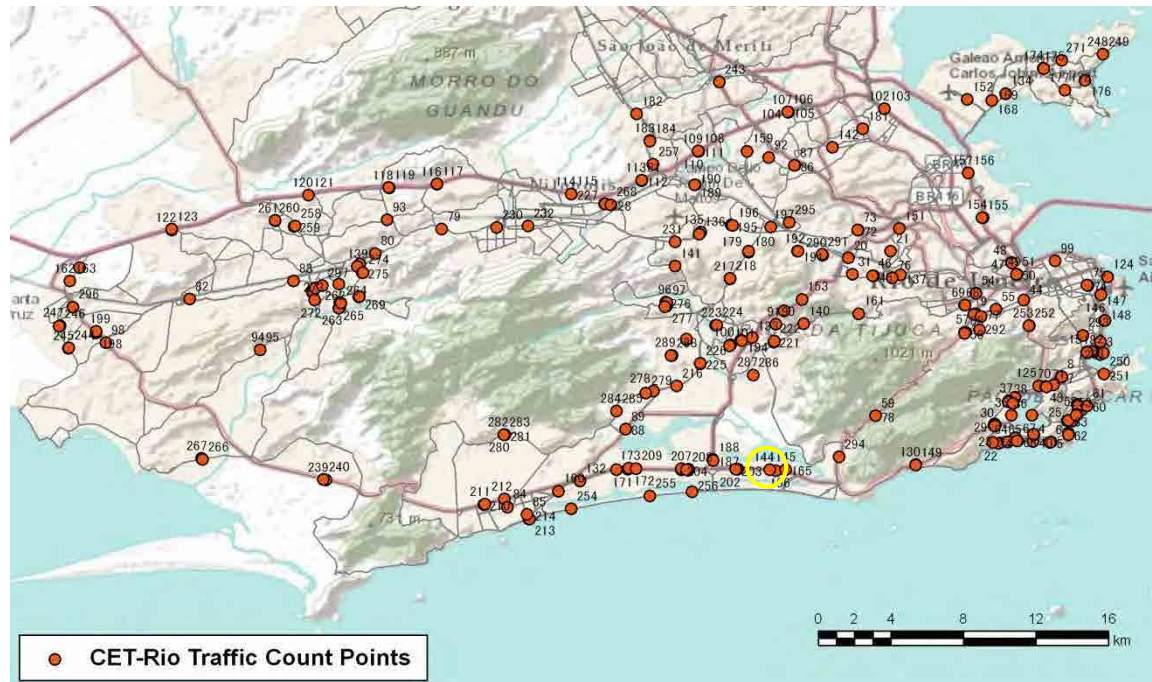

[Weekday]

[Weekend]

No.	Point	Towards
144	Av.das Américas - Próx. n.2.901	Central - Centro

[Location]

[Weekday]

[Weekend]

No.	Point	Towards
145	Av. das Américas - Próx. n.2901	Recreio

[Location]

[Weekday]

[Weekend]

No.	Point	Towards
146	Infante Dom Henrique - Km1	Centro

[Location]

[Weekday]

[Weekend]

No.	Point	Towards
147	Infante Dom Henrique - Km1	Zona Sul

[Location]