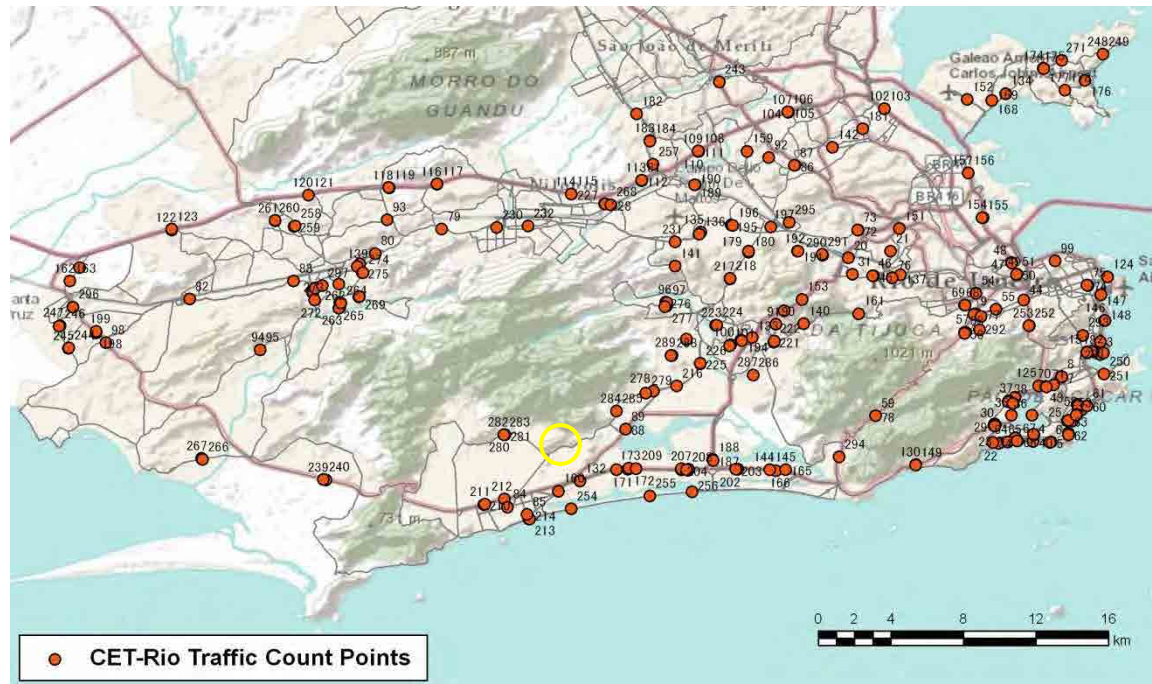

[Weekday]

[Weekend]

No.	Point	Towards
214	Lucio Costa,16400	Pontal

[Location]

[Weekday]

[Weekend]

No.	Point	Towards
215	Estr. Bandeirantes	Curicica

[Location]