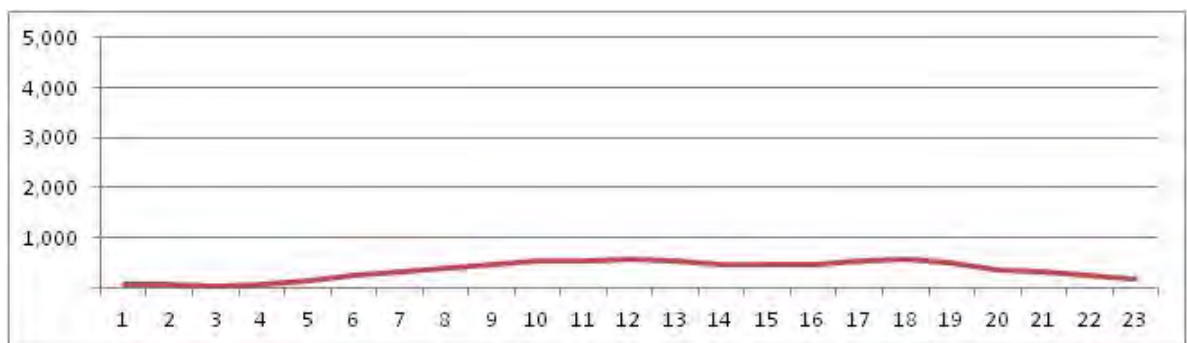

No.	Point	Towards
109	Av. Brasil km 24,3	Pista Lateral Sentido Centro

[Location]

[Weekday]

[Weekend]