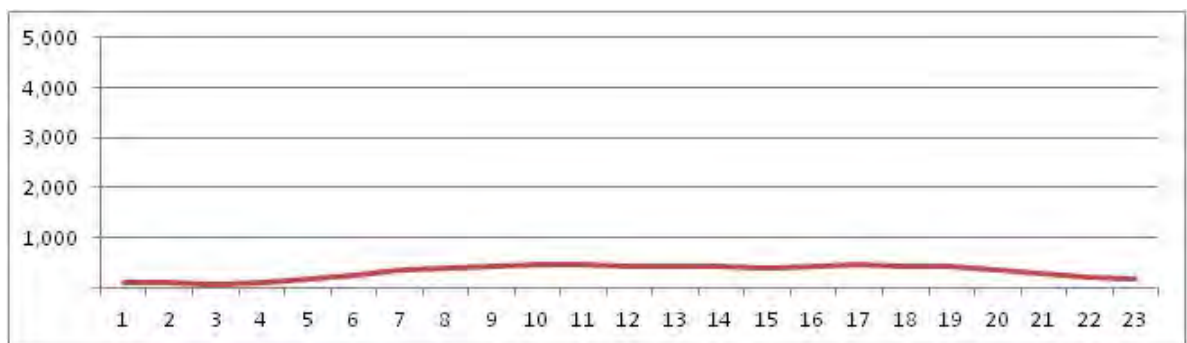

No.	Point	Towards
107	Av. Brasil Km 18,8	Pista Lateral Sentido Centro

[Location]

[Weekday]

[Weekend]