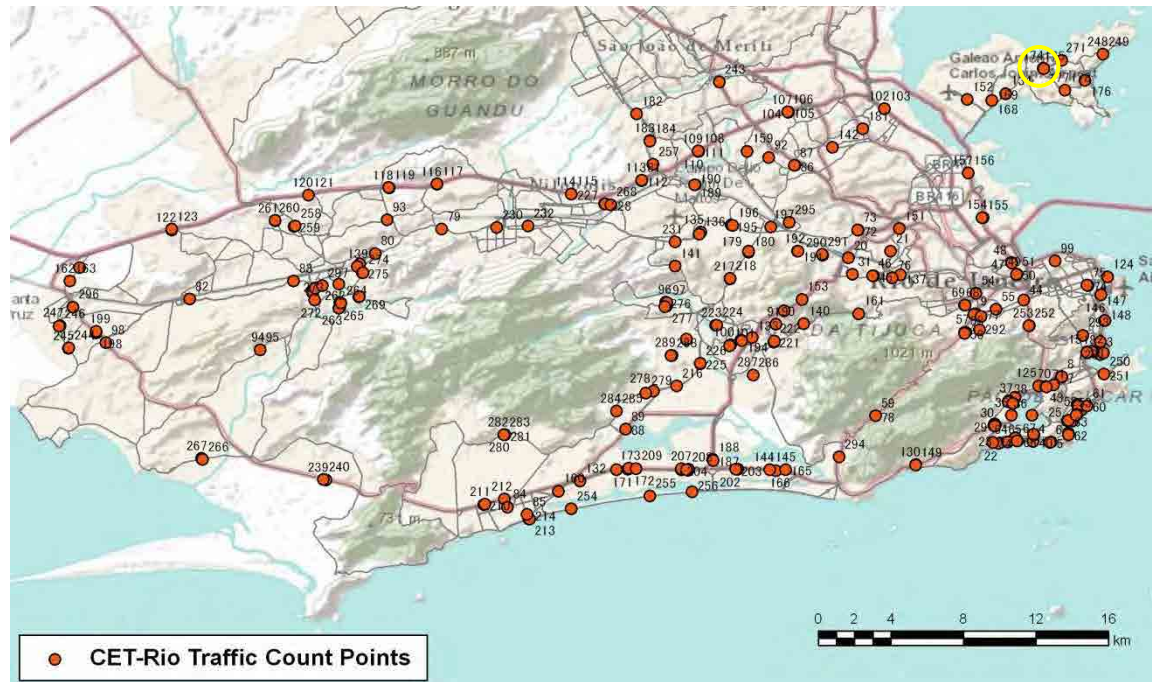

[Weekday]

[Weekend]

No.	Point	Towards
176	Estr.Cacuia,1386	Cocotá

[Location]

[Weekday]

[Weekend]

No.	Point	Towards
177	Estr.Galeão,646	Jd.Carioca

[Location]