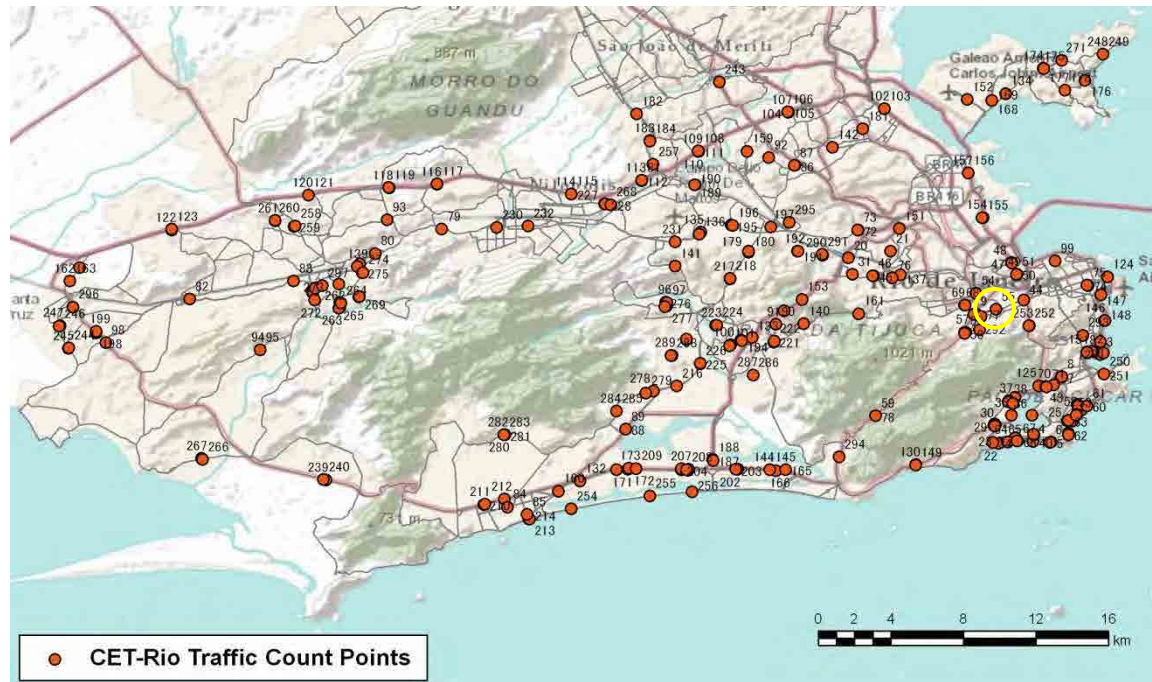

No.	Point	Towards
52	Av Atlantica proximo n-2616	Ipanema

[Location]

[Weekday]

[Weekend]

No.	Point	Towards
53	Av Atlantica proximo n-2616	Leme

[Location]

[Weekday]

[Weekend]

No.	Point	Towards
54	R Sao Francisco Xavier prox. a Pca Maracana	

[Location]

[Weekday]

[Weekend]

No.	Point	Towards
55	Av Heitor Beltrao prox. R Marques de Valenca	

[Location]

[Weekday]

[Weekend]