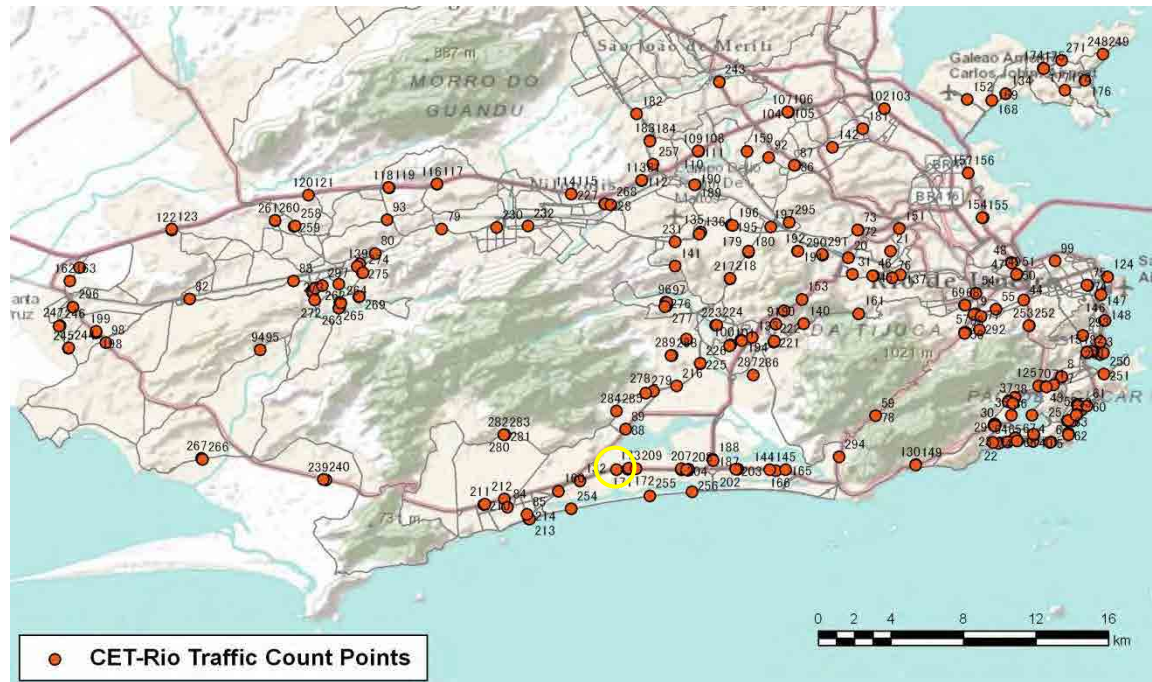

[Weekday]

[Weekend]

No.	Point	Towards
170	Américas,9650	Lateral-Centro

[Location]

[Weekday]

[Weekend]

No.	Point	Towards
171	Américas,9650	Central-Centro

[Location]