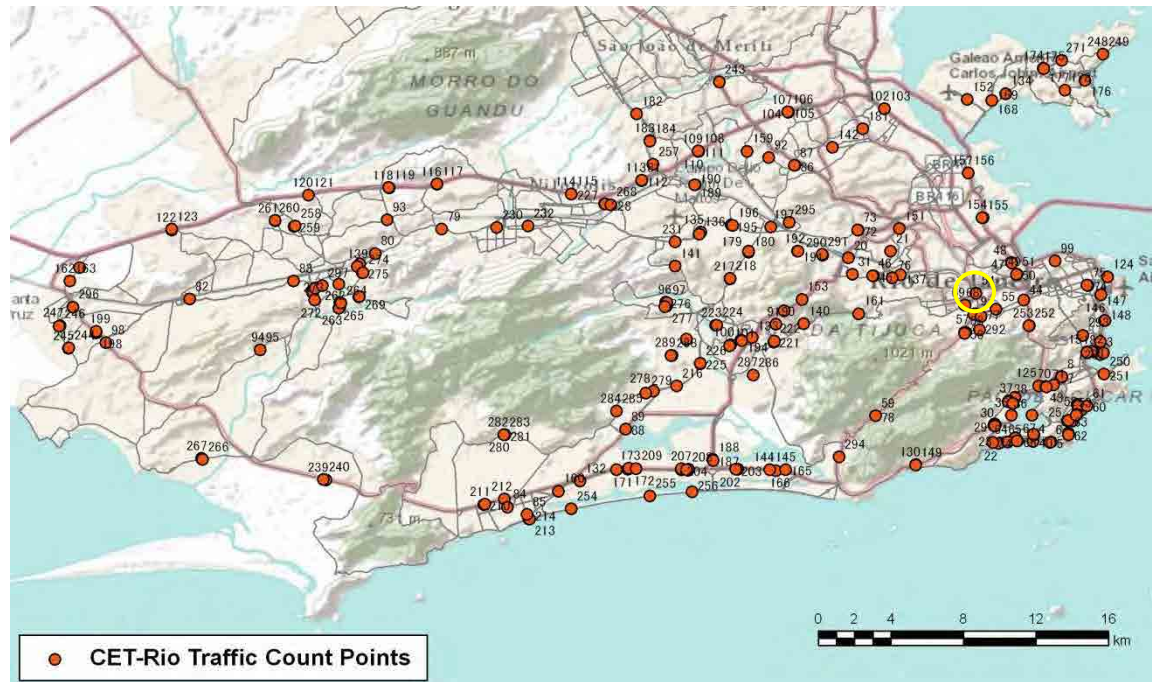

No.	Point	Towards
50	Av PedroII prox.n219	Av Franc.Bicalho

[Location]

[Weekday]

[Weekend]

No.	Point	Towards
51	R. Figueira de Mello x Av. Pedro II	

[Location]

[Weekday]

[Weekend]

No.	Point	Towards
52	Av Atlantica proximo n-2616	Ipanema

[Location]

[Weekday]

[Weekend]

No.	Point	Towards
53	Av Atlantica proximo n-2616	Leme

[Location]

[Weekday]

[Weekend]

No.	Point	Towards
54	R Sao Francisco Xavier prox. a Pca Maracana	

[Location]

[Weekday]

[Weekend]

No.	Point	Towards
55	Av Heitor Beltrao prox. R Marques de Valenca	

[Location]

[Weekday]

[Weekend]