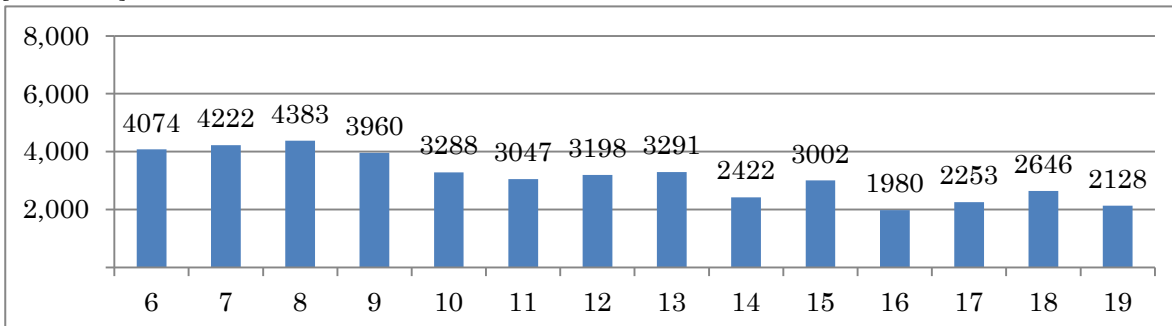

[Location]

[001-Centro]

[002-Bairro]

Post	Local	Volumetric count	
		Date	Duration
22	RadialOesteemfrenteaoMaracana	28/09/2011	06:00 - 19:59

[Location]

[001-Centro]

[002-Bairro]

Post	Local	Volumetric count	
		Date	Duration
23	AvSaoFranciscoXavieralt.Maracana	29/09/2011	06:00 - 19:59