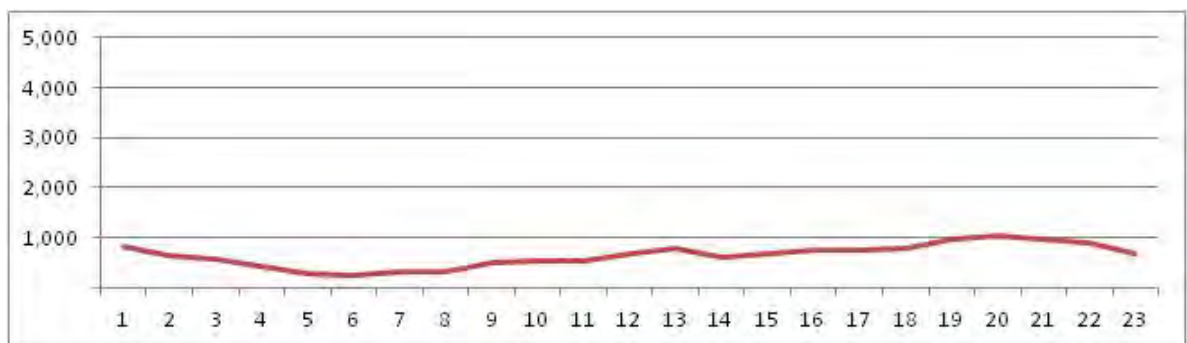

No.	Point	Towards
52	Av Atlantica proximo n-2616	Ipanema

[Location]

[Weekday]

[Weekend]

No.	Point	Towards
53	Av Atlantica proximo n-2616	Leme

[Location]

[Weekday]

[Weekend]