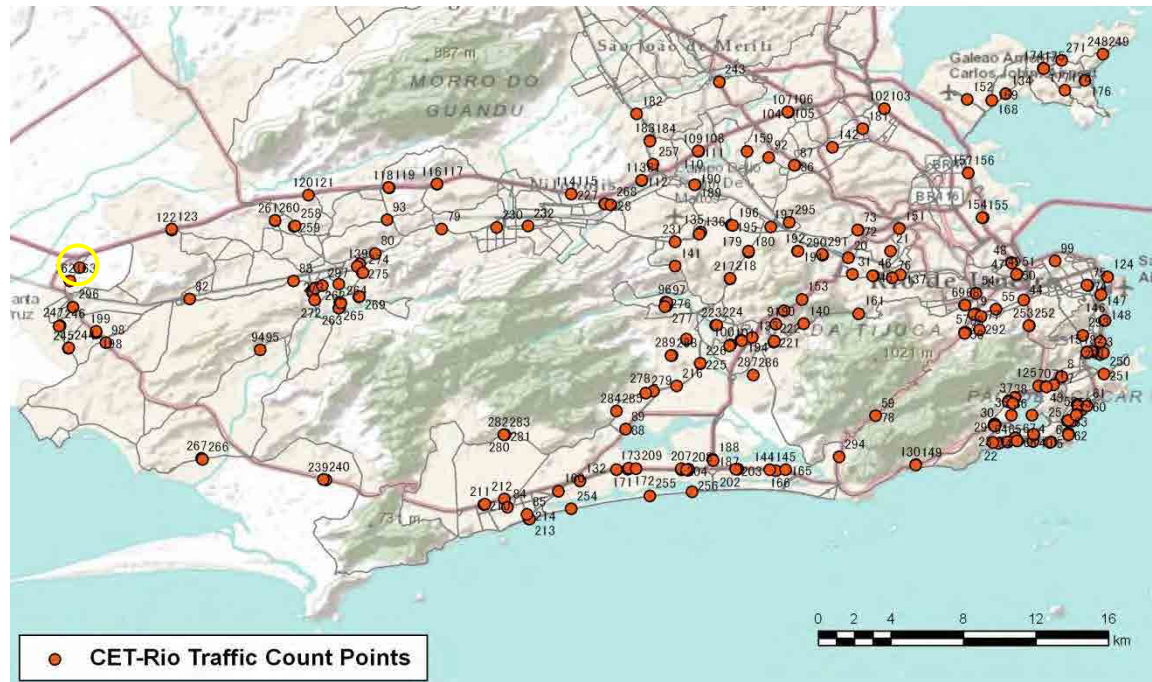

[Weekday]

[Weekend]

No.	Point	Towards
242	Decaminada,1800	Guaratiba

[Location]

[Weekday]

[Weekend]

No.	Point	Towards
243	AV. MARTIN LUTHER KING JR. e.f. n.º 13.738	Pavuna

[Location]