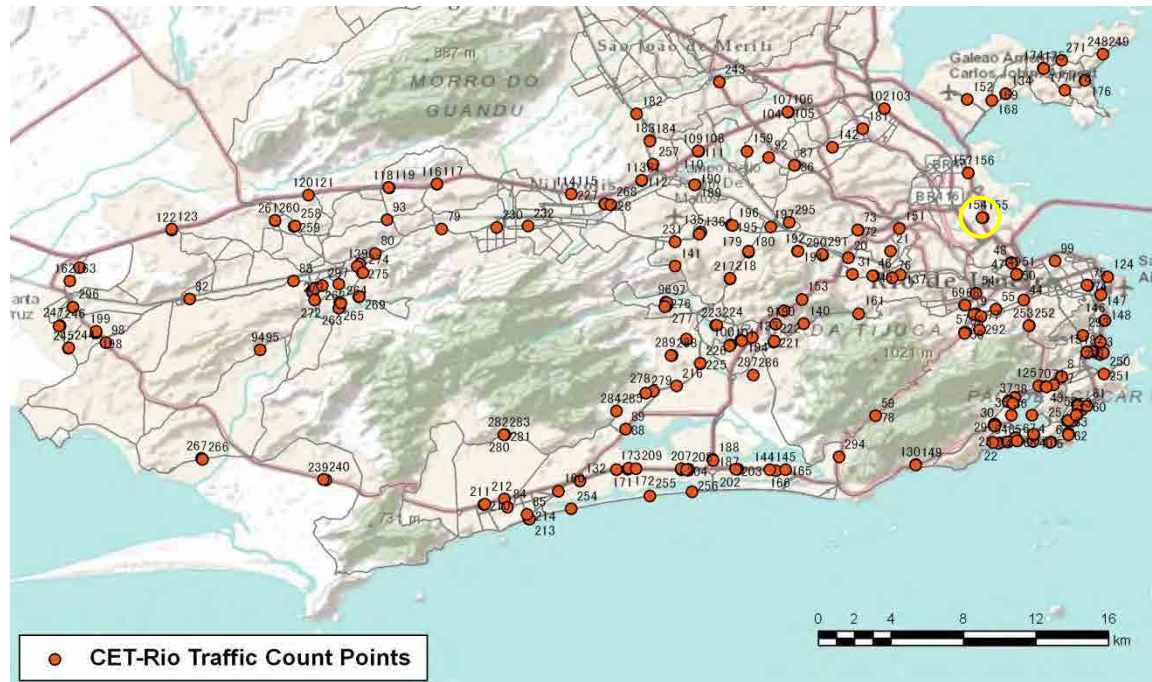

No.	Point	Towards
154	Linha Vermelha Km 3	Dutra

[Location]