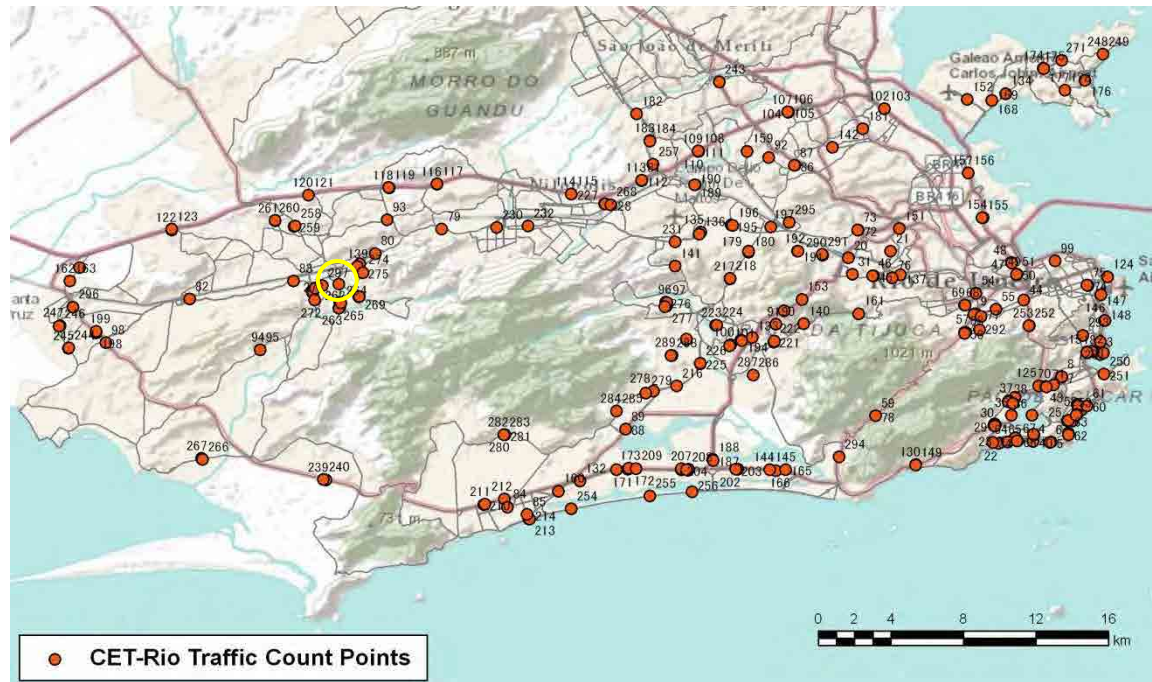

[Weekday]

[Weekend]

No.	Point	Towards
236	Estr.Cabuçu,765	Rio da Prata

[Location]

[Weekday]

[Weekend]

No.	Point	Towards
237	Estr.Cabuçu,615	Campo Grande

[Location]