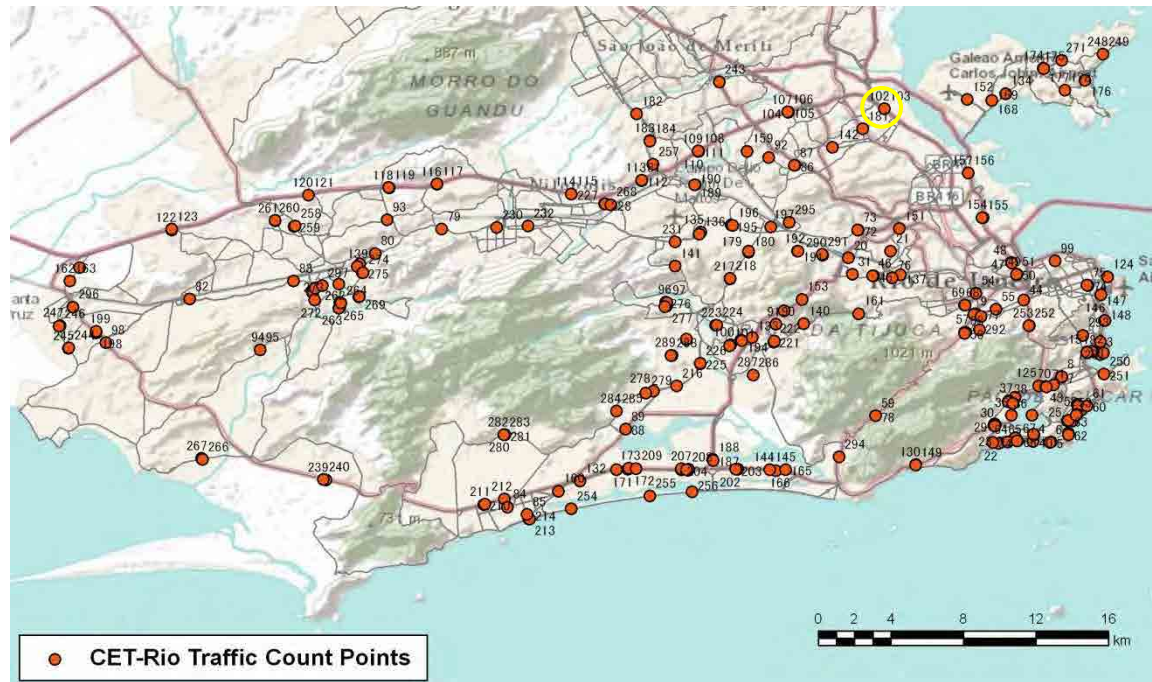

[Weekend]

No.	Point	Towards
100	Rua Retiro dos Artistas, prox. n 1.420	Retiro dos Artistas

[Location]

[Weekday]

[Weekend]

No.	Point	Towards
101	Rua Retiro dos Artistas, prox. n 1.420	R. Edgard Werneck

[Location]

[Weekday]

[Weekend]

No.	Point	Towards
102	Av Brasil km 12,8	Pista Central Sentido Santa Cruz

[Location]

[Weekday]

[Weekend]

No.	Point	Towards
103	Av. Brasil Km 12,8	Pista Lateral Sentido Santa Cruz

[Location]

[Weekday]

[Weekend]

No.	Point	Towards
104	Av. Brasil Km 18,8	Pista Central Sentido Centro

[Location]

[Weekday]

[Weekend]

No.	Point	Towards
105	Av. Brasil Km 18,8	Pista Central Sentido Santa Cruz

[Location]

[Weekday]

[Weekend]

No.	Point	Towards
106	Av. Brasil Km 18,8	Pista Lateral Sentido Santa Cruz

[Location]

[Weekday]

[Weekend]

No.	Point	Towards
107	Av. Brasil Km 18,8	Pista Lateral Sentido Centro

[Location]