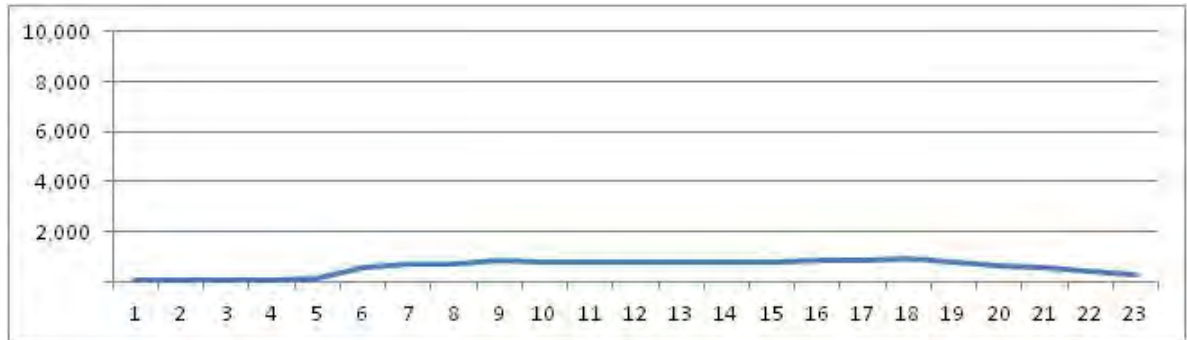

No.	Point	Towards
56	R Uruguai prox. n-380 e a R Conde de Bonfim	

[Location]

[Weekday]

[Weekend]