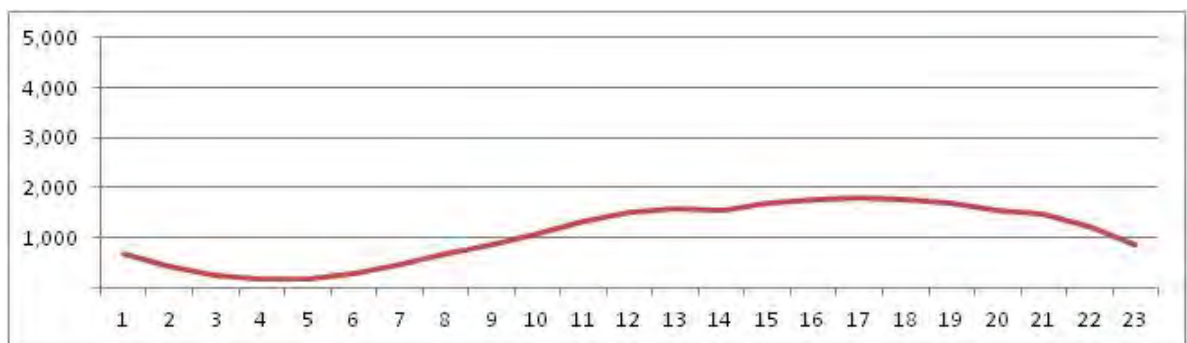

[Weekday]

[Weekend]

No.	Point	Towards
188	Ayrton Senna,1850	Lateral-JPA

[Location]

[Weekday]

[Weekend]

No.	Point	Towards
189	João Vicente,1775	Deodoro

[Location]