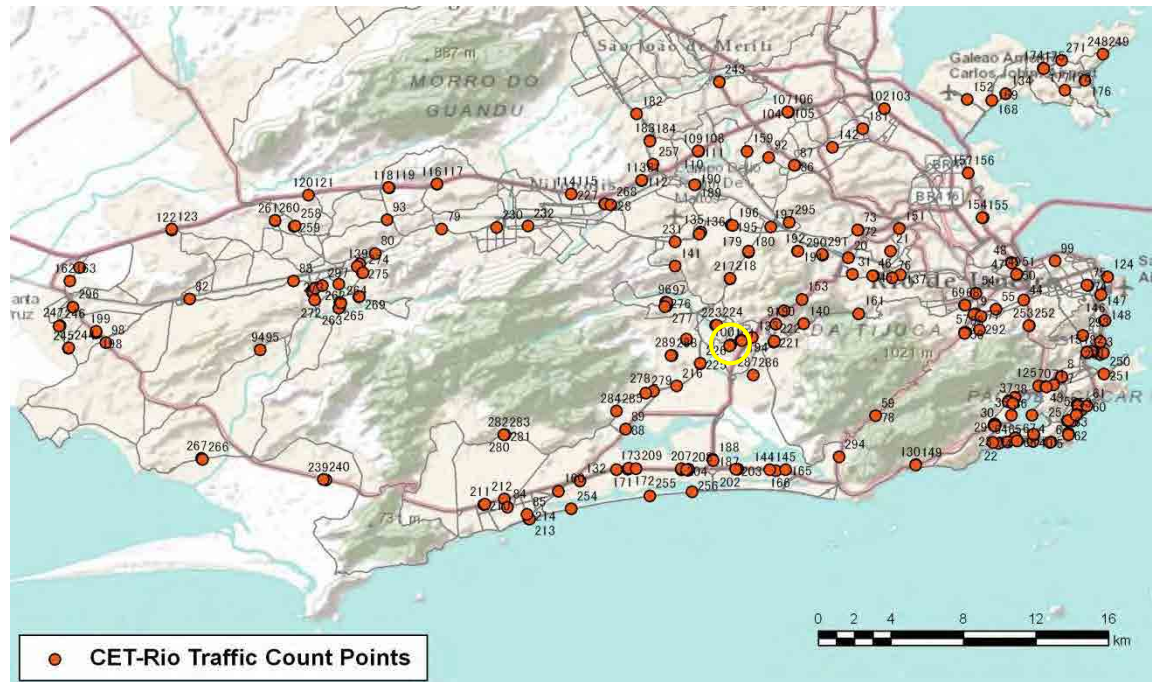

[Weekend]

No.	Point	Towards
98	Est. da Pedra, próx ao n. 178	Santa Cruz

[Location]

[Weekday]

[Weekend]

No.	Point	Towards
99	Rua Rivadavia Correa, prox ao n 163	Av. Rodrigues Alves

[Location]

[Weekday]

[Weekend]

No.	Point	Towards
100	Rua Retiro dos Artistas, prox. n 1.420	Retiro dos Artistas

[Location]

[Weekday]

[Weekend]

No.	Point	Towards
101	Rua Retiro dos Artistas, prox. n 1.420	R. Edgard Werneck

[Location]

[Weekday]

[Weekend]

No.	Point	Towards
102	Av Brasil km 12,8	Pista Central Sentido Santa Cruz

[Location]

[Weekday]

[Weekend]

No.	Point	Towards
103	Av. Brasil Km 12,8	Pista Lateral Sentido Santa Cruz

[Location]