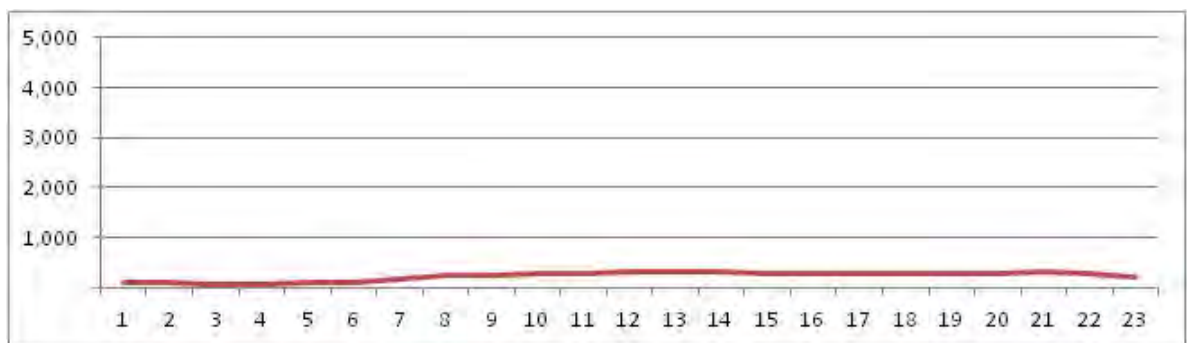

No.	Point	Towards
219	André Rocha,2630	Curicica

[Location]

[Weekday]

[Weekend]