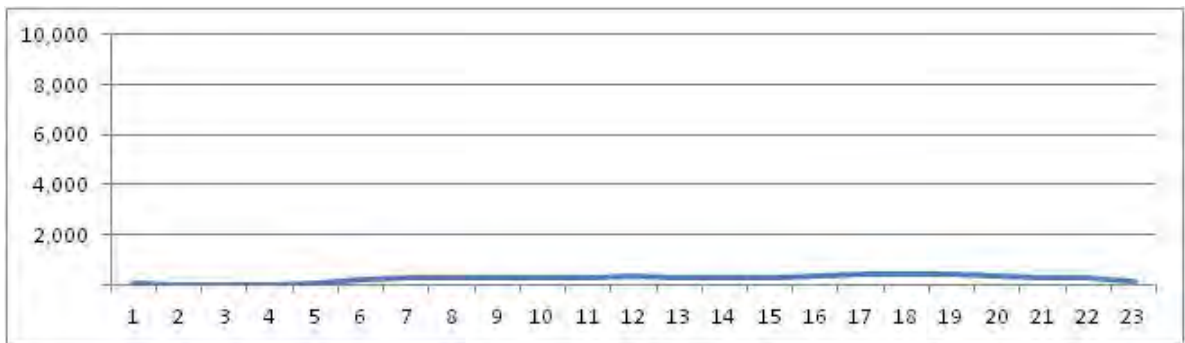

[Weekend]

No.	Point	Towards
100	Rua Retiro dos Artistas, prox. n 1.420	Retiro dos Artistas

[Location]

[Weekday]

[Weekend]

No.	Point	Towards
101	Rua Retiro dos Artistas, prox. n 1.420	R. Edgard Werneck

[Location]