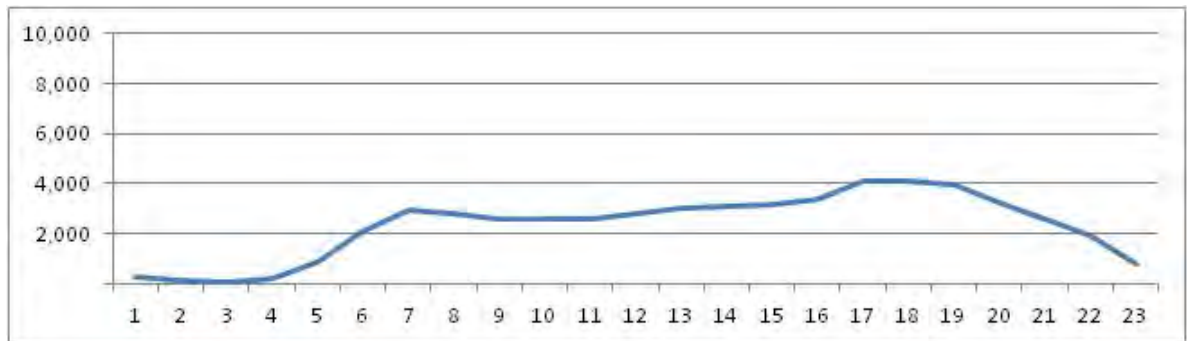

[Weekday]

[Weekend]

No.	Point	Towards
158	Linha Amarela Km 12,2	Barra

[Location]

[Weekday]

[Weekend]

No.	Point	Towards
159	Av. dos Italianos, próx. 933	Acari

[Location]