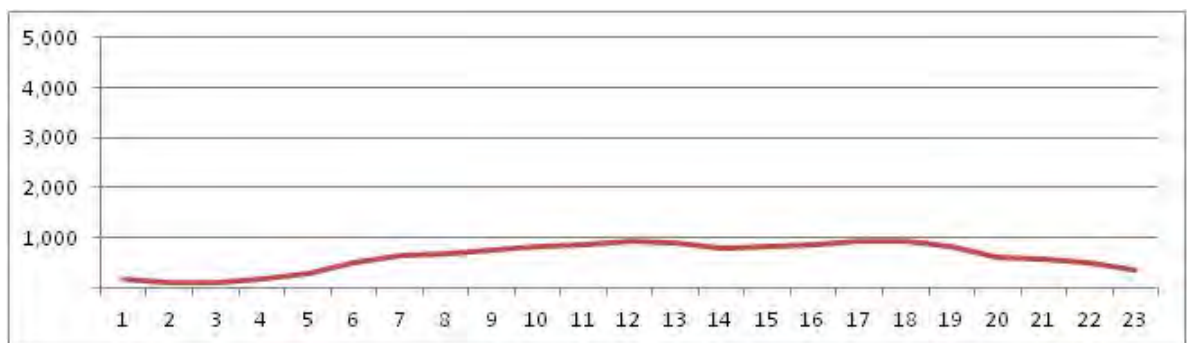

No.	Point	Towards
241	Decaminada,1800	Av.Brasil

[Location]

[Weekday]

[Weekend]