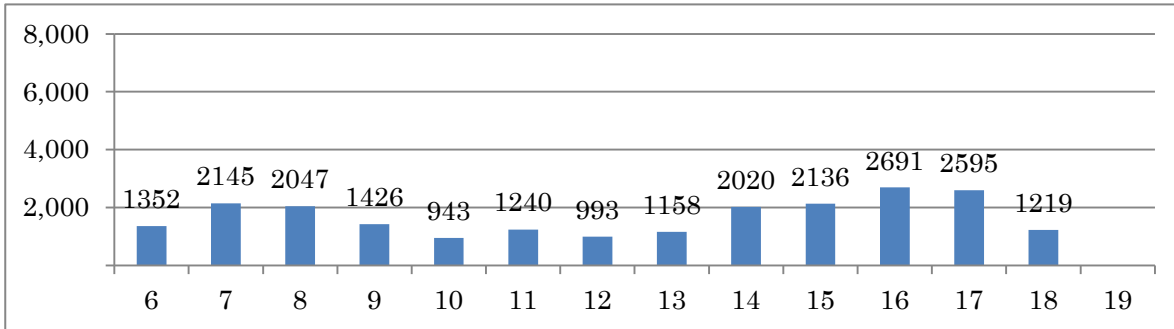

[001-Anchieta]