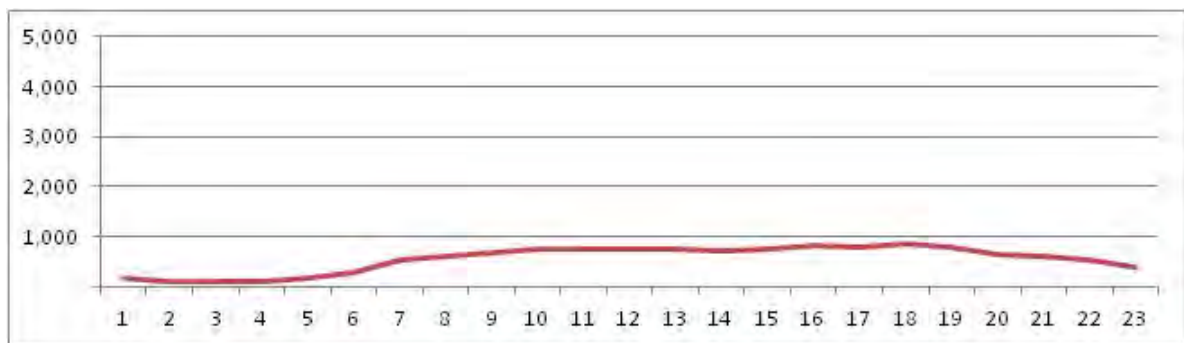

No.	Point	Towards
163	Decaminada,420	Guaratiba-

[Location]

[Weekday]

[Weekend]