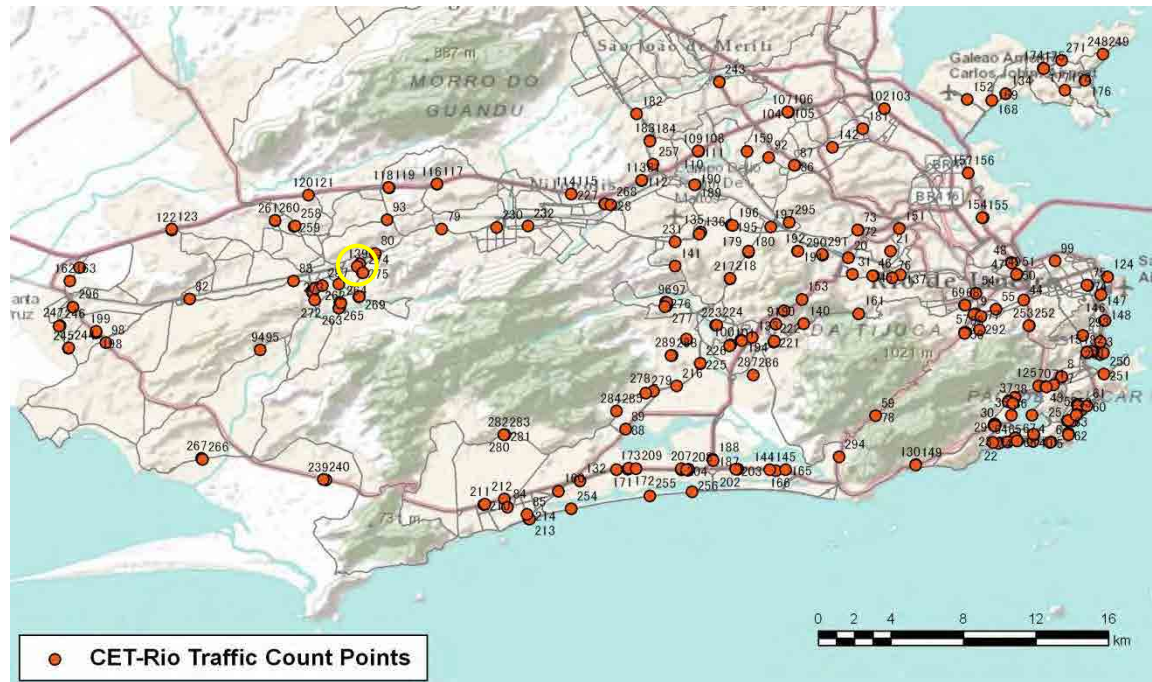

[Weekday]

[Weekend]

No.	Point	Towards
138	Rua Arthur Rios , próx. 692	

[Location]

[Weekday]

[Weekend]

No.	Point	Towards
139	Rua Arthur Rios , próx. 929	BANGU

[Location]