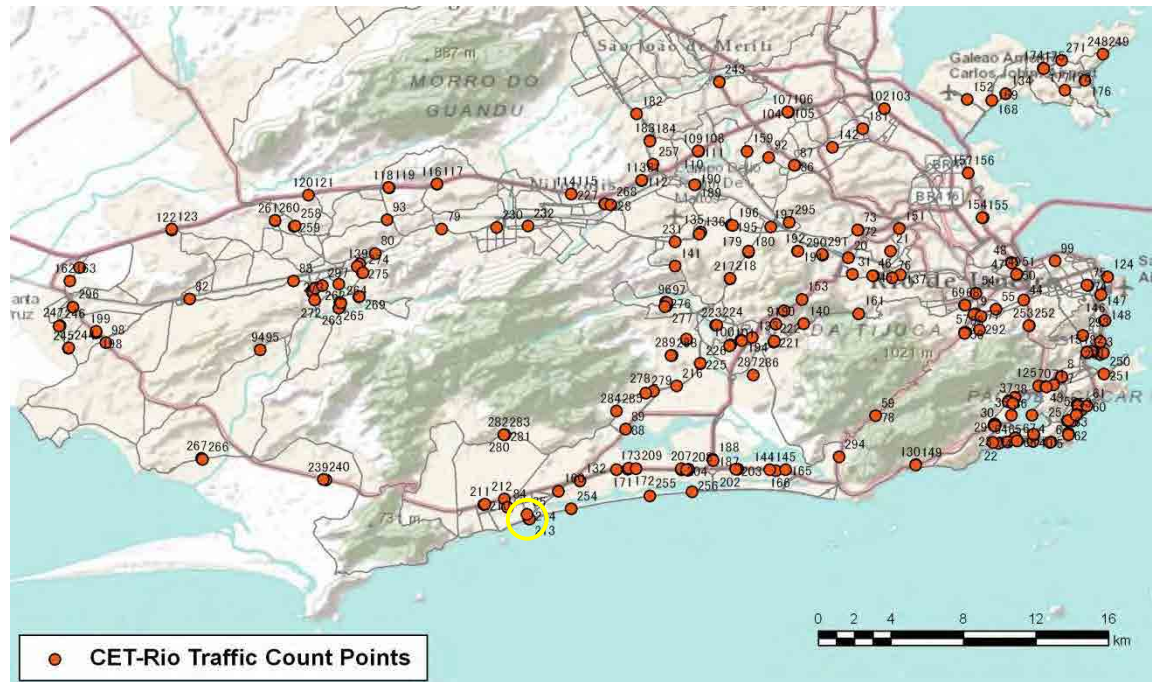

[Weekday]

[Weekend]

No.	Point	Towards
214	Lucio Costa,16400	Pontal

[Location]

[Weekday]

[Weekend]

No.	Point	Towards
215	Estr. Bandeirantes	Curicica

[Location]