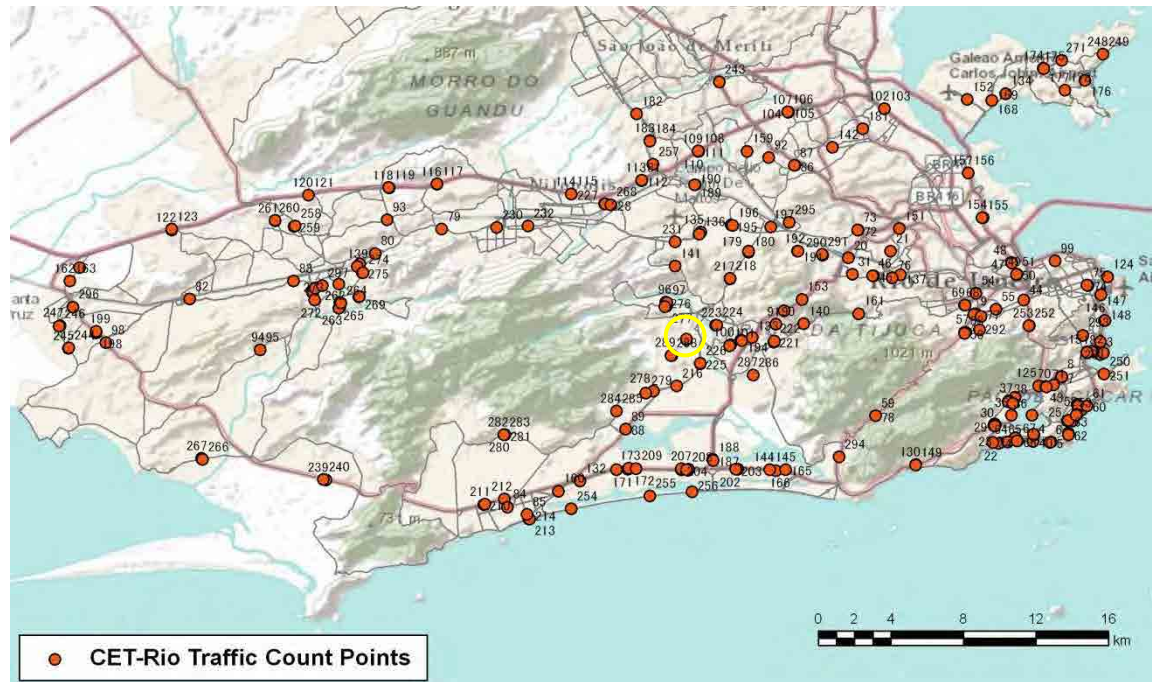

[Weekday]

[Weekend]

No.	Point	Towards
218	Candido Benício,2973	Tanque

[Location]

[Weekday]

[Weekend]

No.	Point	Towards
219	André Rocha,2630	Curicica

[Location]