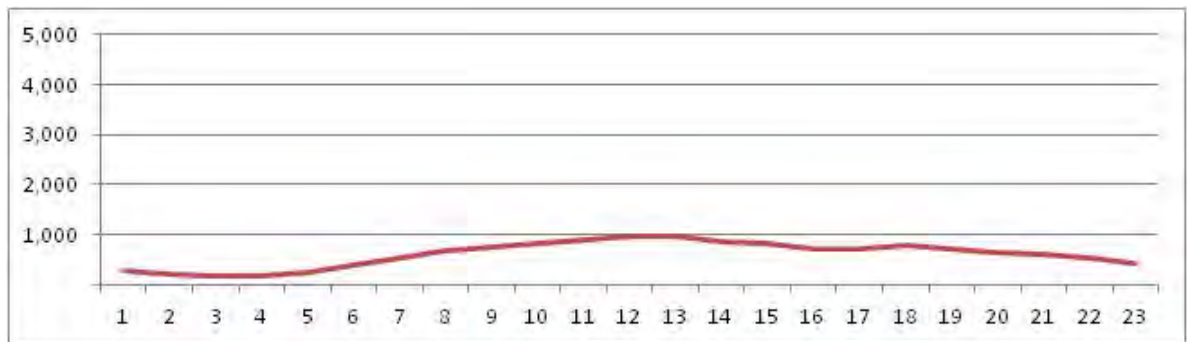

No.	Point	Towards
215	Estr. Bandeirantes	Curicica

[Location]

[Weekday]

[Weekend]