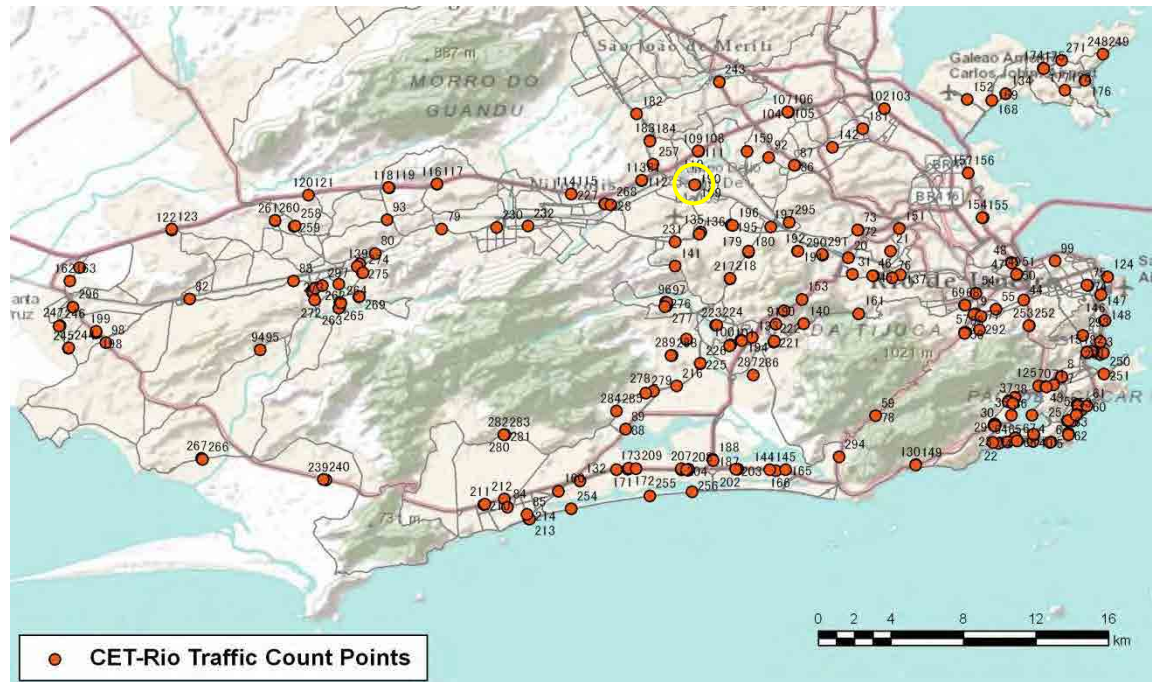

[Weekday]

[Weekend]

No.	Point	Towards
188	Ayrton Senna,1850	Lateral-JPA

[Location]

[Weekday]

[Weekend]

No.	Point	Towards
189	João Vicente,1775	Deodoro

[Location]