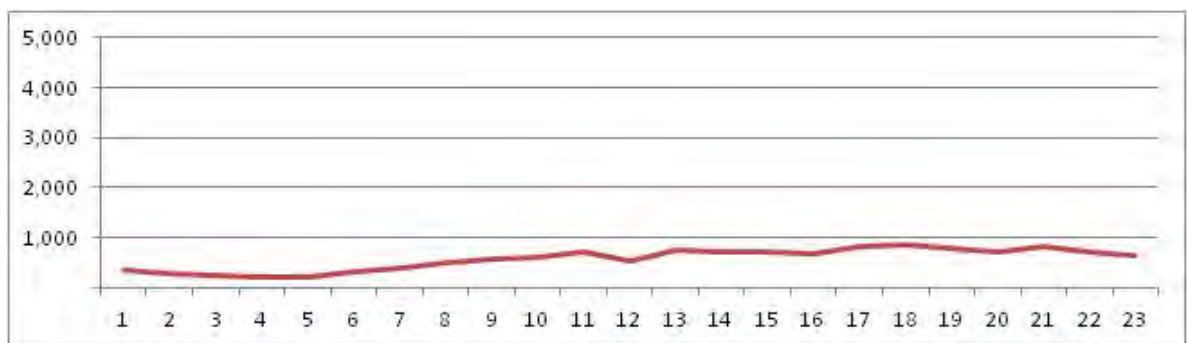

No.	Point	Towards
72	Av D.Helder Camara prox.n-6742	Cascadura

[Location]

[Weekday]

[Weekend]

No.	Point	Towards
73	Av D.Helder Camara prox.n-6742	Pilares

[Location]

[Weekday]

[Weekend]