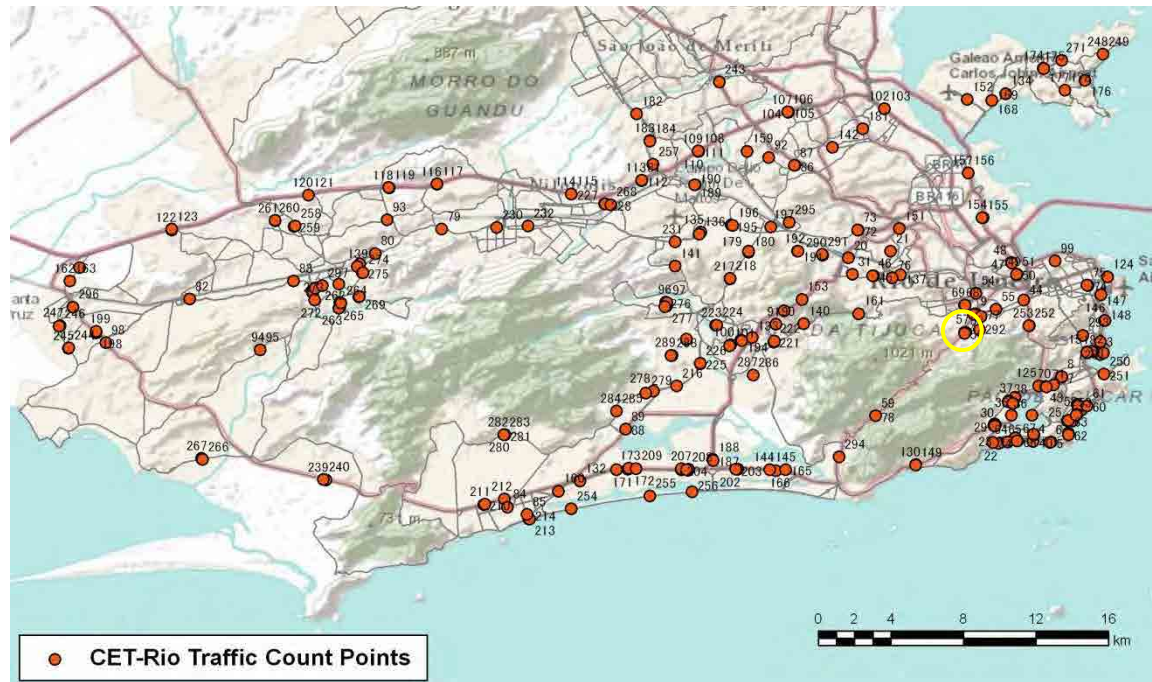

No.	Point	Towards
58	R Conde de Bonfim prox n-719	Saens Pena

[Location]