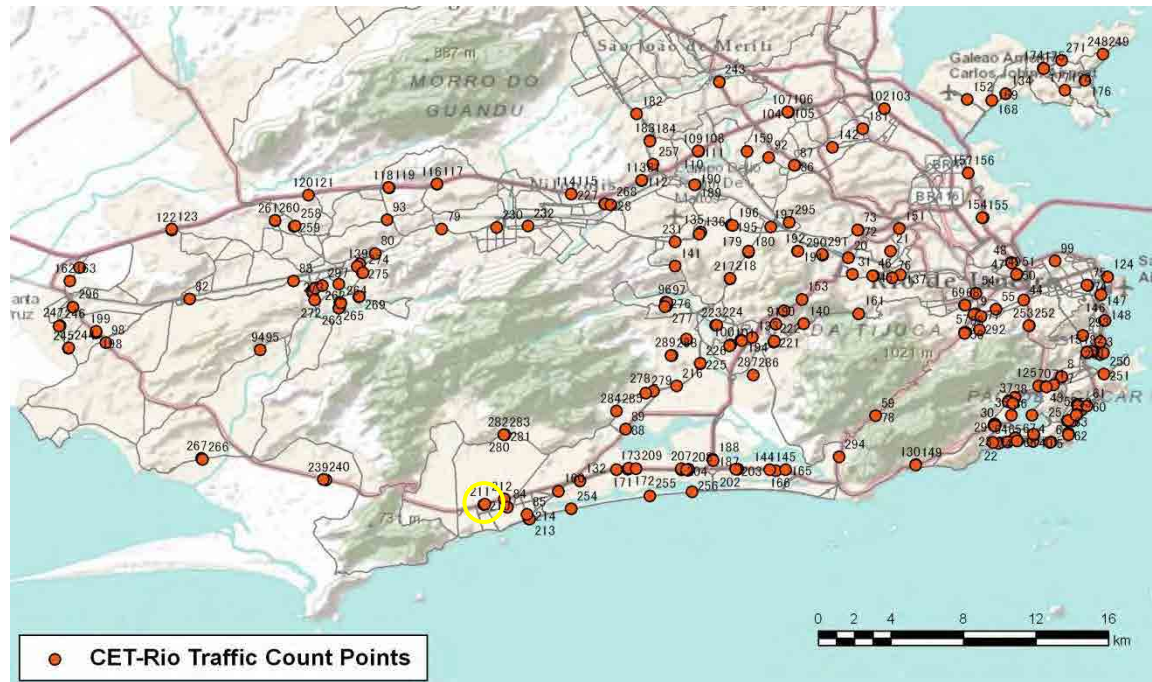

[Weekday]

[Weekend]

No.	Point	Towards
210	Américas,18365	Barra

[Location]

[Weekday]

[Weekend]

No.	Point	Towards
211	Américas,17250	Recreio

[Location]