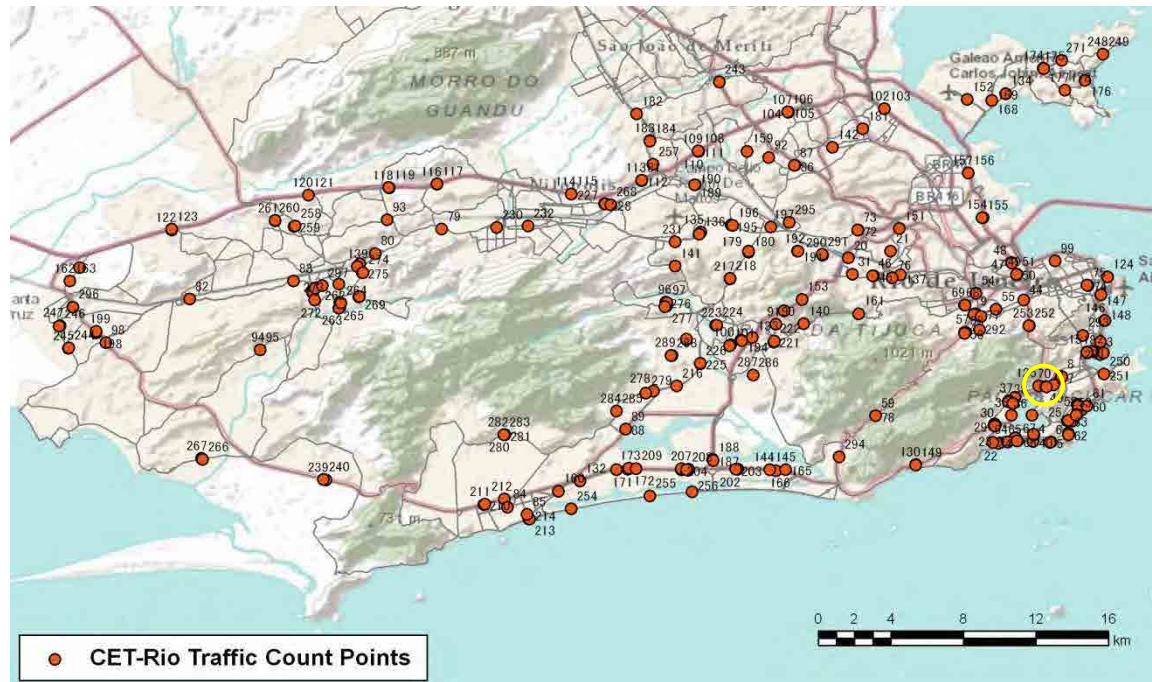

No.	Point	Towards
68	Rua Maxwell prox. n- 145 e a R.Gonzaga Bastos	

[Location]

[Weekday]

[Weekend]

No.	Point	Towards
69	R.Gonzaga Bastos prox. n- 271 e a Rua Maxwell	

[Location]

[Weekday]

[Weekend]

No.	Point	Towards
70	R.Humaita prox. n-244	Jardim Botânico

[Location]

[Weekday]

[Weekend]

No.	Point	Towards
71	R.Humaita proximo n- 229	Botafogo

[Location]

[Weekday]

[Weekend]