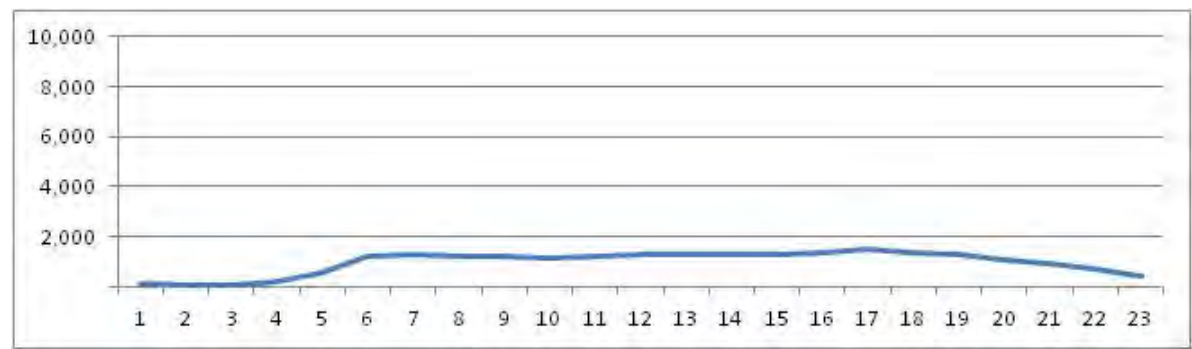

[Weekday]

[Weekend]

No.	Point	Towards
108	Av. Brasil Km 24,3	Pista Lateral Sentido Santa Cruz

[Location]

[Weekday]

[Weekend]

No.	Point	Towards
109	Av. Brasil km 24,3	Pista Lateral Sentido Centro

[Location]