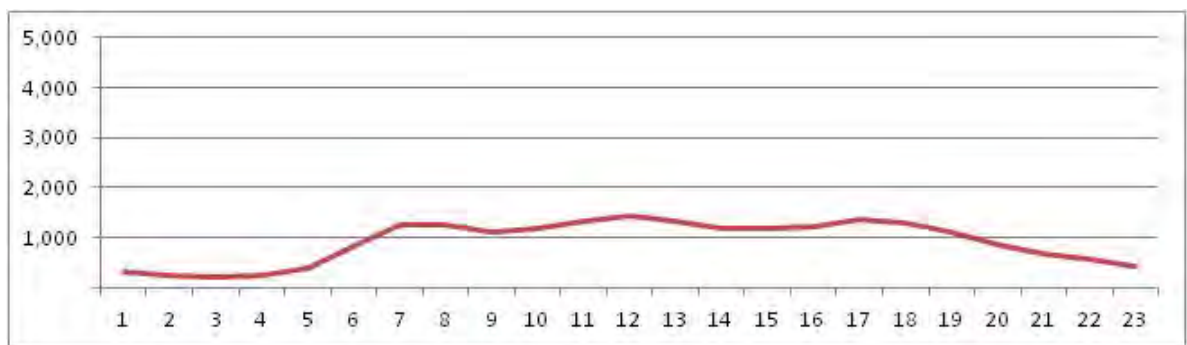

No.	Point	Towards
105	Av. Brasil Km 18,8	Pista Central Sentido Santa Cruz

[Location]

[Weekday]

[Weekend]