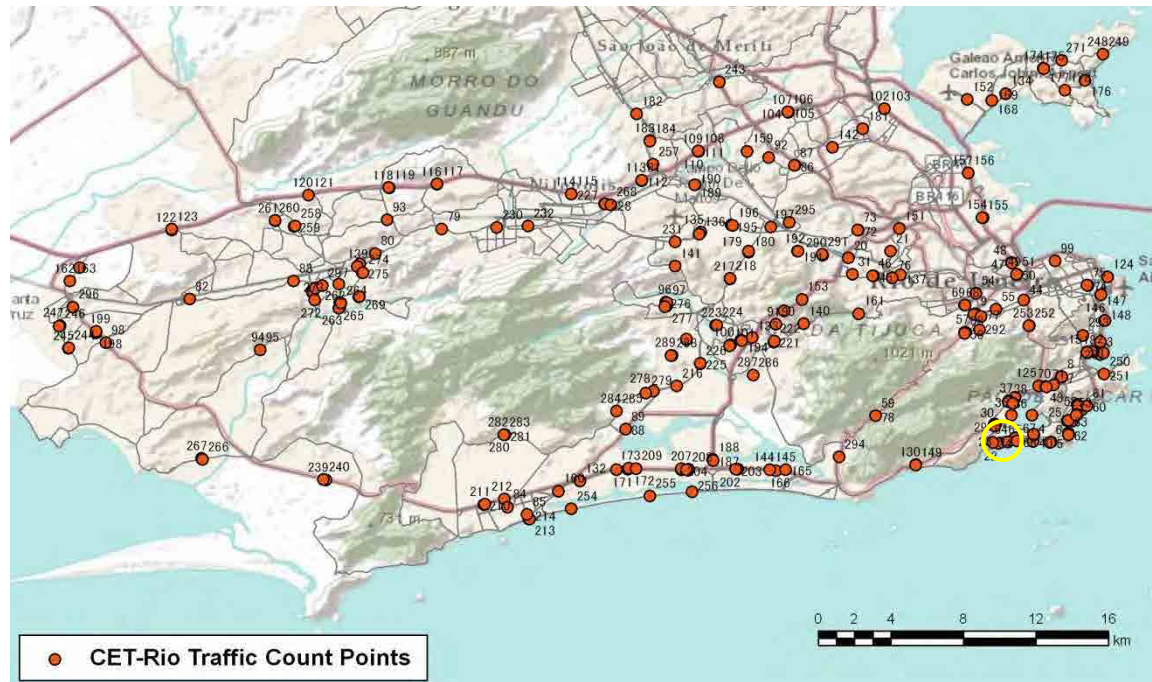

No.	Point	Towards
65	Av.Delfim Moreira prox. n-426	Ipanema

[Location]