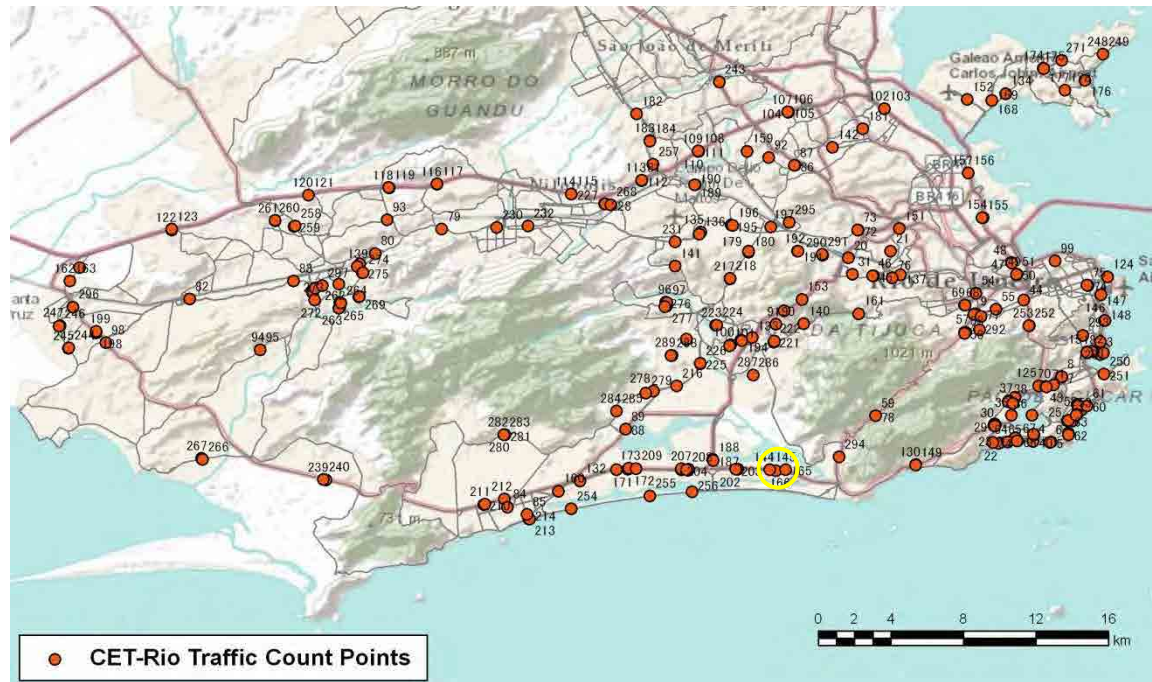

[Weekday]

[Weekend]

No.	Point	Towards
166	Américas,2603	Lateral-Recreio

[Location]

[Weekday]

[Weekend]

No.	Point	Towards
167	Américas,2603	Central-Recreio

[Location]