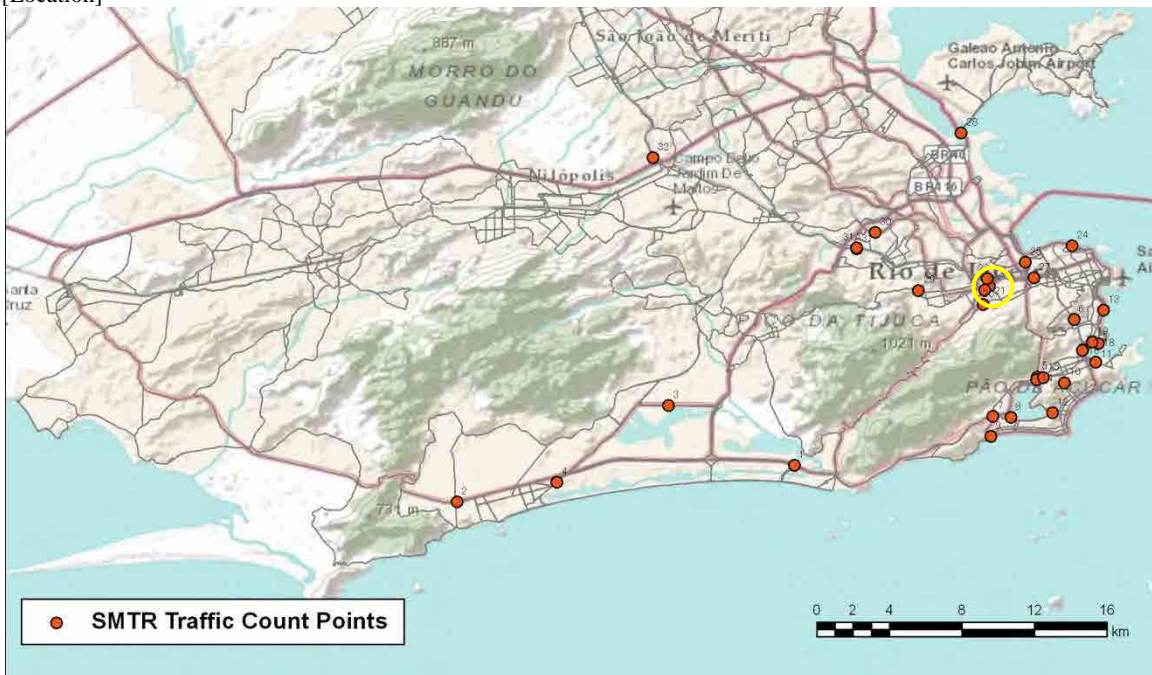

Post	Local	Volumetric count	
		Date	Duration
21	AvMaracana	29/09/2011	06:00 - 19:59

[Location]