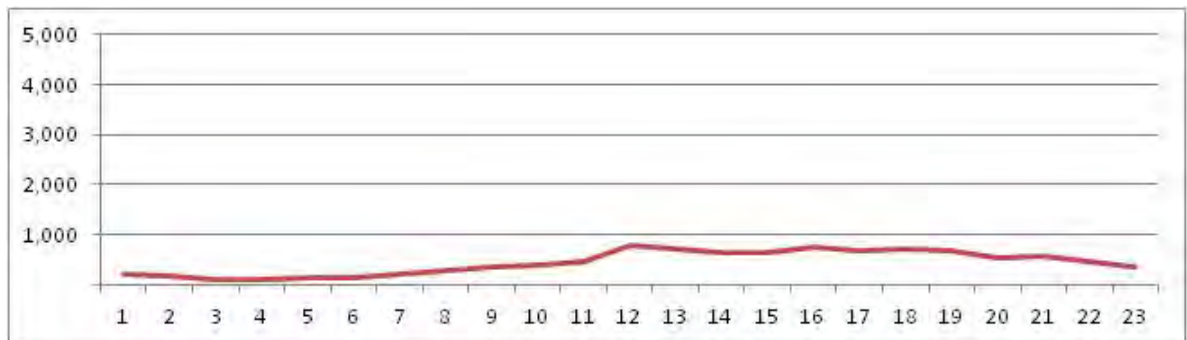

No.	Point	Towards
56	R Uruguai prox. n-380 e a R Conde de Bonfim	

[Location]

[Weekday]

[Weekend]

No.	Point	Towards
57	R Conde de Bonfim prox. n-690	Usina

[Location]

[Weekday]

[Weekend]