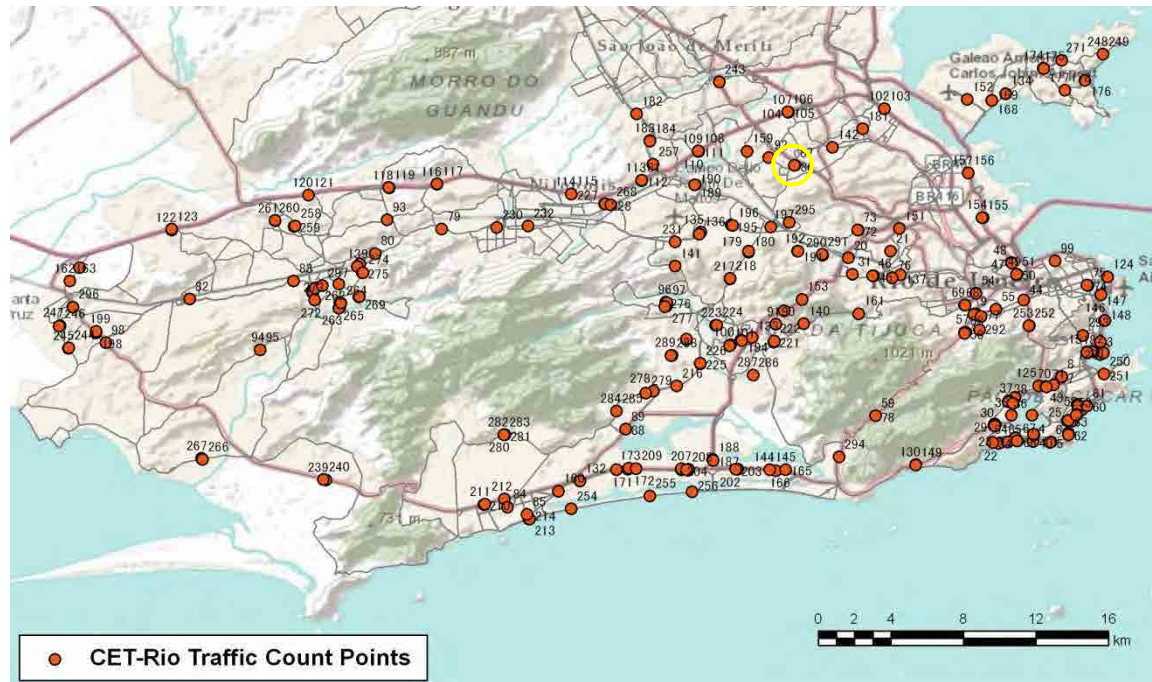

No.	Point	Towards
86	Av. Monsenhor Felix, prox rua Turiana	Irajá

[Location]