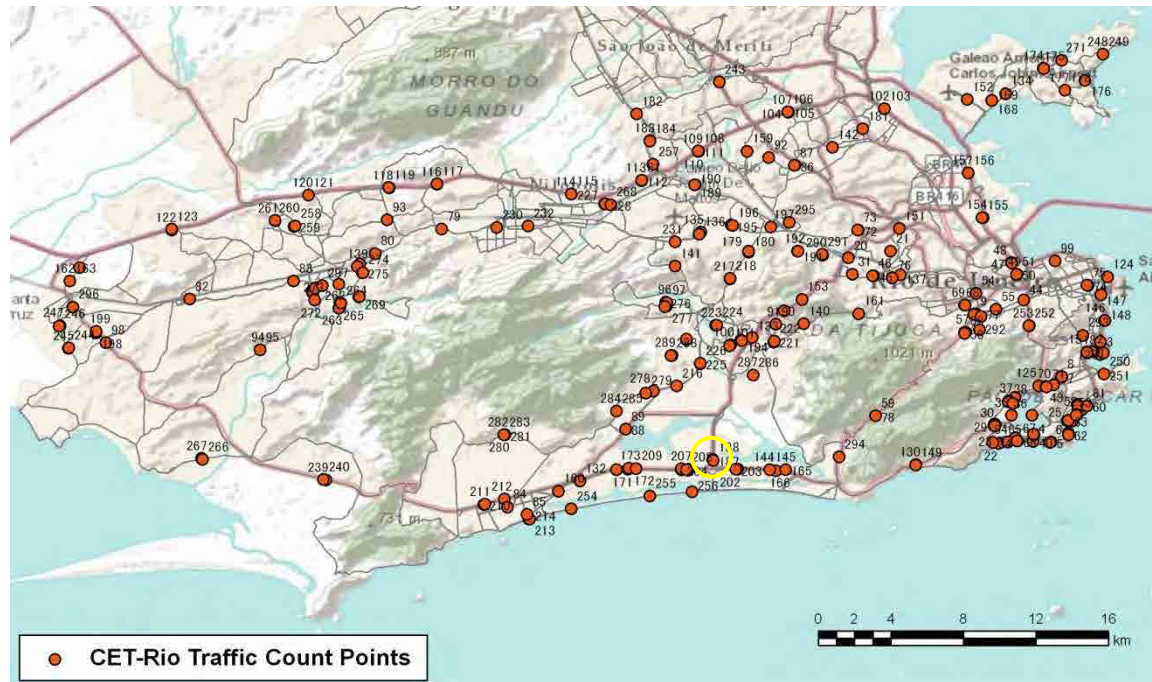

[Weekday]

[Weekend]

No.	Point	Towards
188	Ayrton Senna,1850	Lateral-JPA

[Location]

[Weekday]

[Weekend]

No.	Point	Towards
189	João Vicente,1775	Deodoro

[Location]