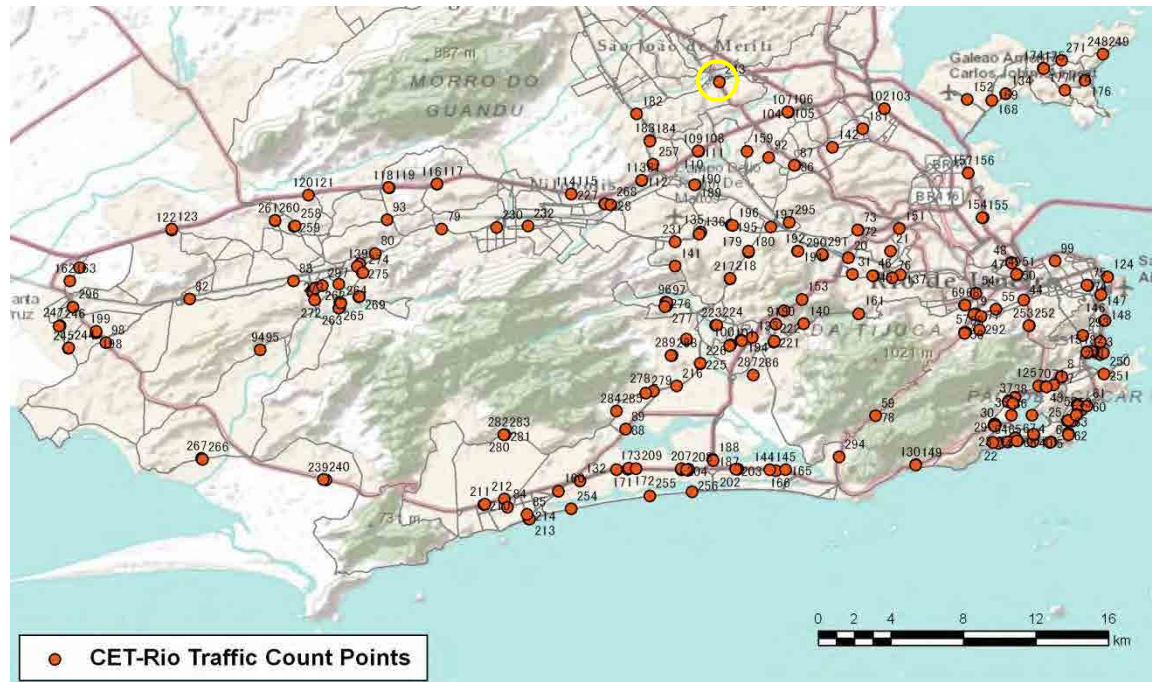

[Weekday]

[Weekend]

No.	Point	Towards
242	Decaminada,1800	Guaratiba

[Location]

[Weekday]

[Weekend]

No.	Point	Towards
243	AV. MARTIN LUTHER KING JR. e.f. n.º 13.738	Pavuna

[Location]