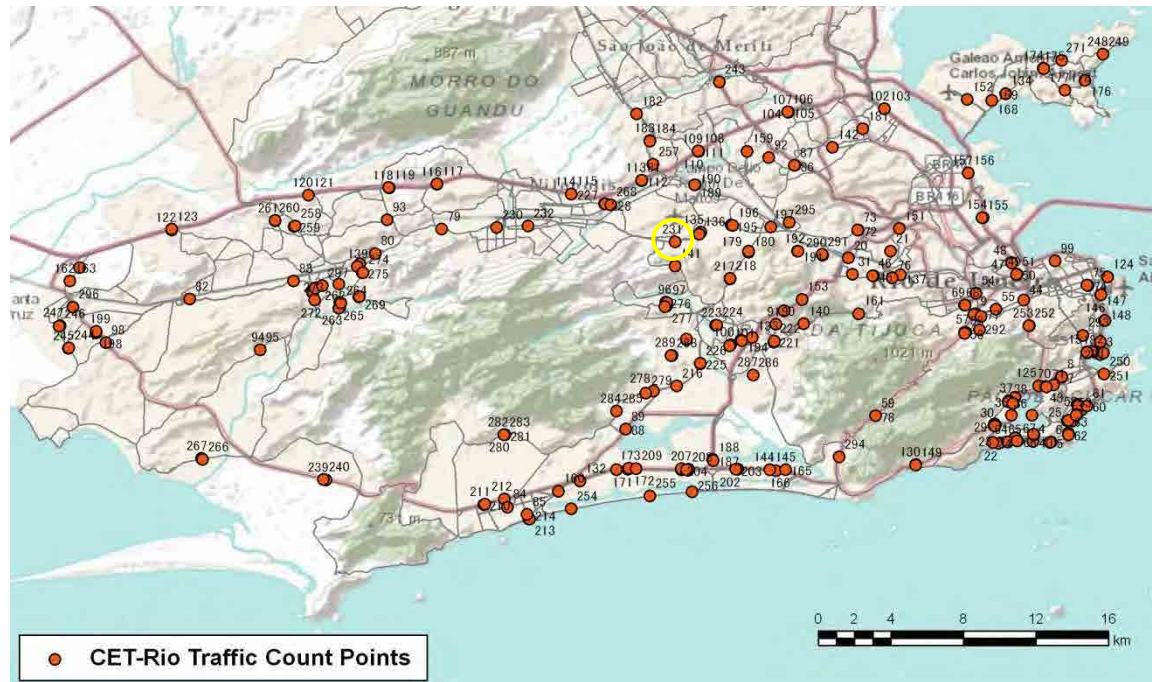

[Weekday]

[Weekend]

No.	Point	Towards
230	Rua da Feira,748	Bangu

[Location]

[Weekday]

[Weekend]

No.	Point	Towards
231	Estr.Japoré,957	Realengo

[Location]