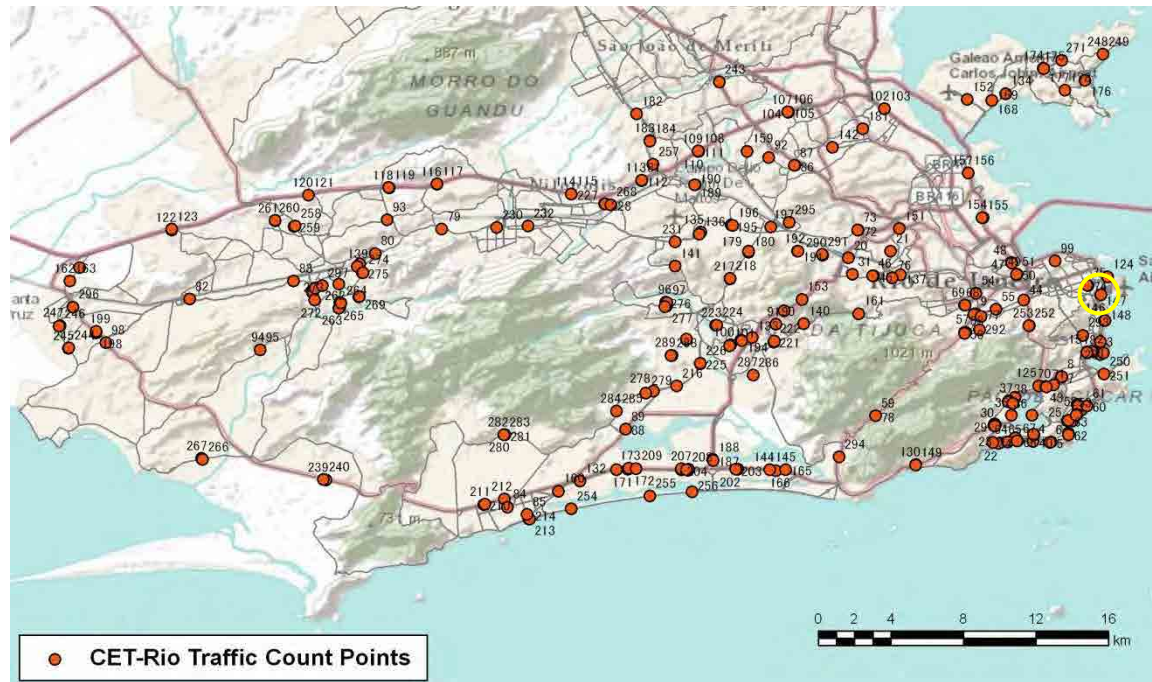

[Weekday]

[Weekend]

No.	Point	Towards
146	Infante Dom Henrique - Km1	Centro

[Location]

[Weekday]

[Weekend]

No.	Point	Towards
147	Infante Dom Henrique - Km1	Zona Sul

[Location]

[Weekday]

[Weekend]

No.	Point	Towards
148	Infante Dom Henrique Km 2,7	Centro

[Location]

[Weekday]

[Weekend]

No.	Point	Towards
149	Auto Estrada Lagoa Barra	Centro

[Location]