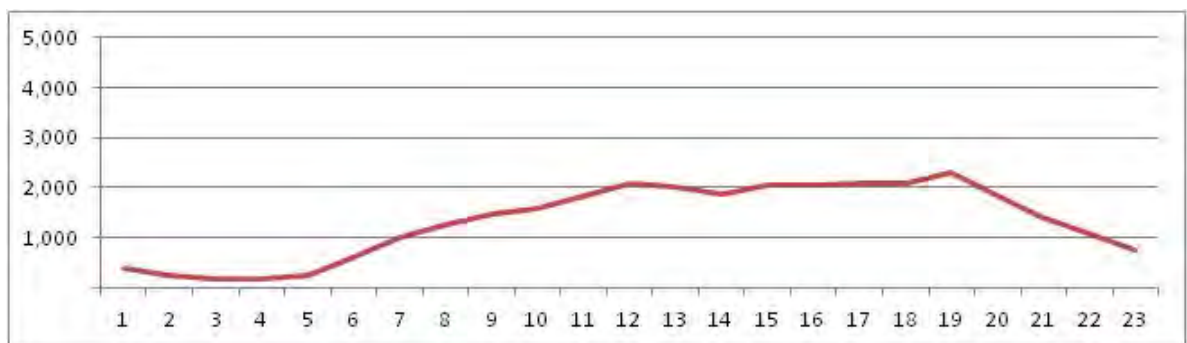

No.	Point	Towards
133	Linha Amarela Km 14 - Fx -1	Barra

[Location]

[Weekday]

[Weekend]