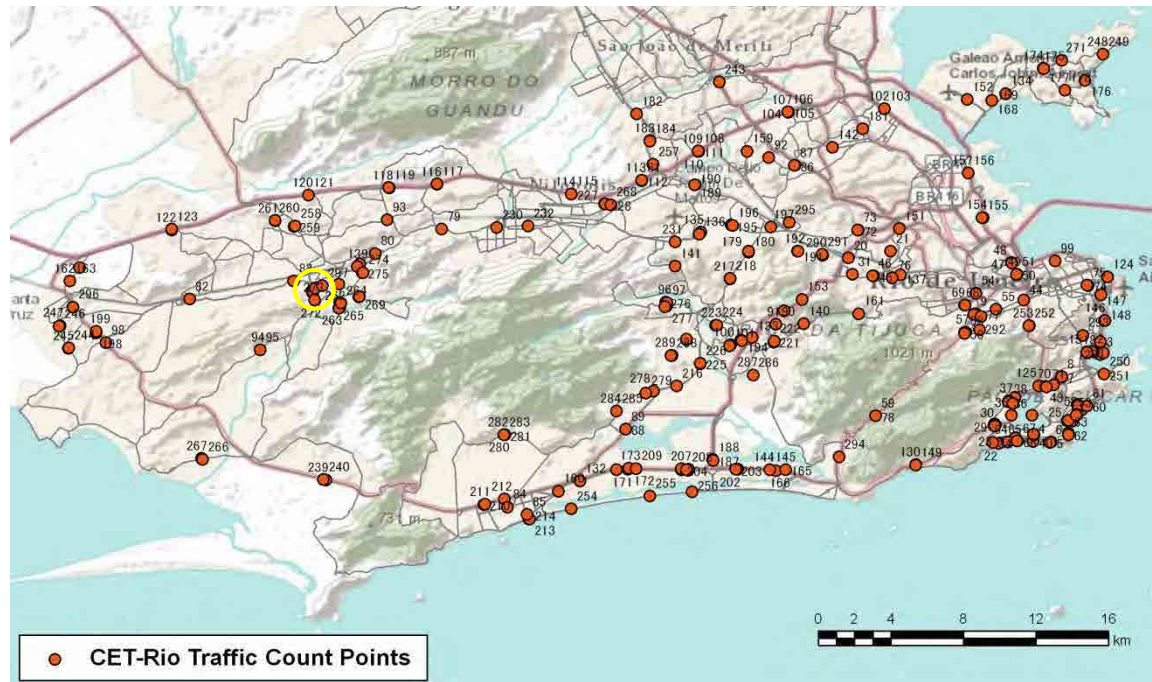

[Weekday]

[Weekend]

No.	Point	Towards
234	Estr. Monteiro, 225	Campo Grande

[Location]

[Weekday]

[Weekend]

No.	Point	Towards
235	Baicuru,44	Campo Grande

[Location]