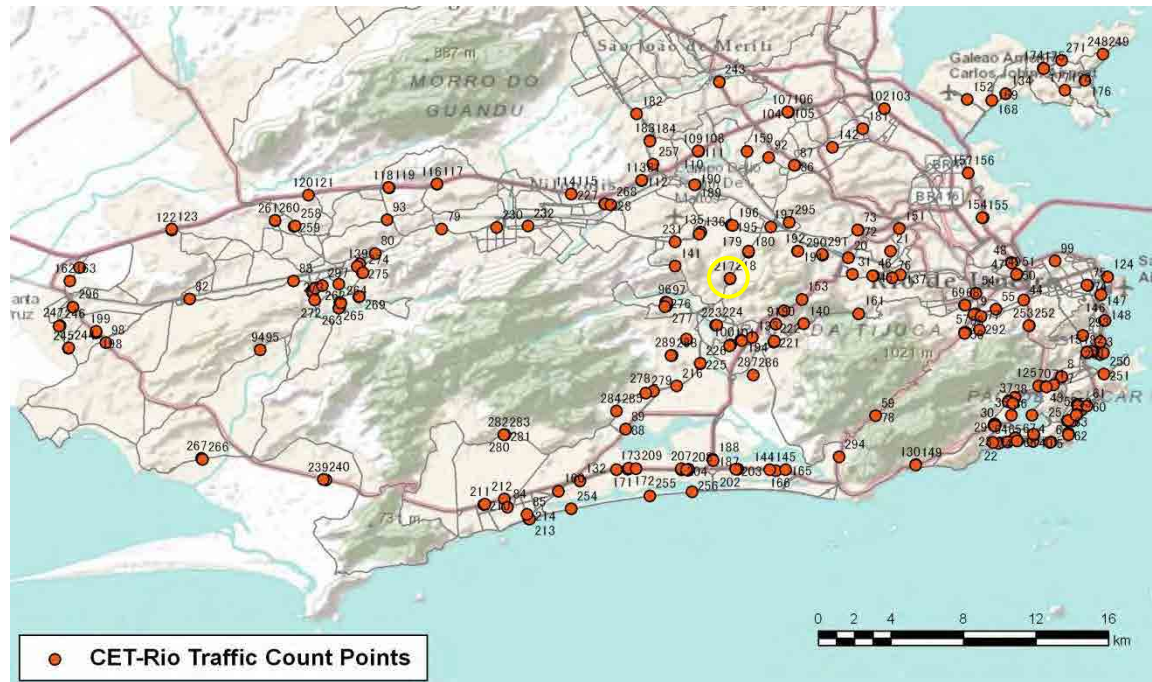

[Weekday]

[Weekend]

No.	Point	Towards
218	Candido Benício,2973	Tanque

[Location]

[Weekday]

[Weekend]

No.	Point	Towards
219	André Rocha,2630	Curicica

[Location]