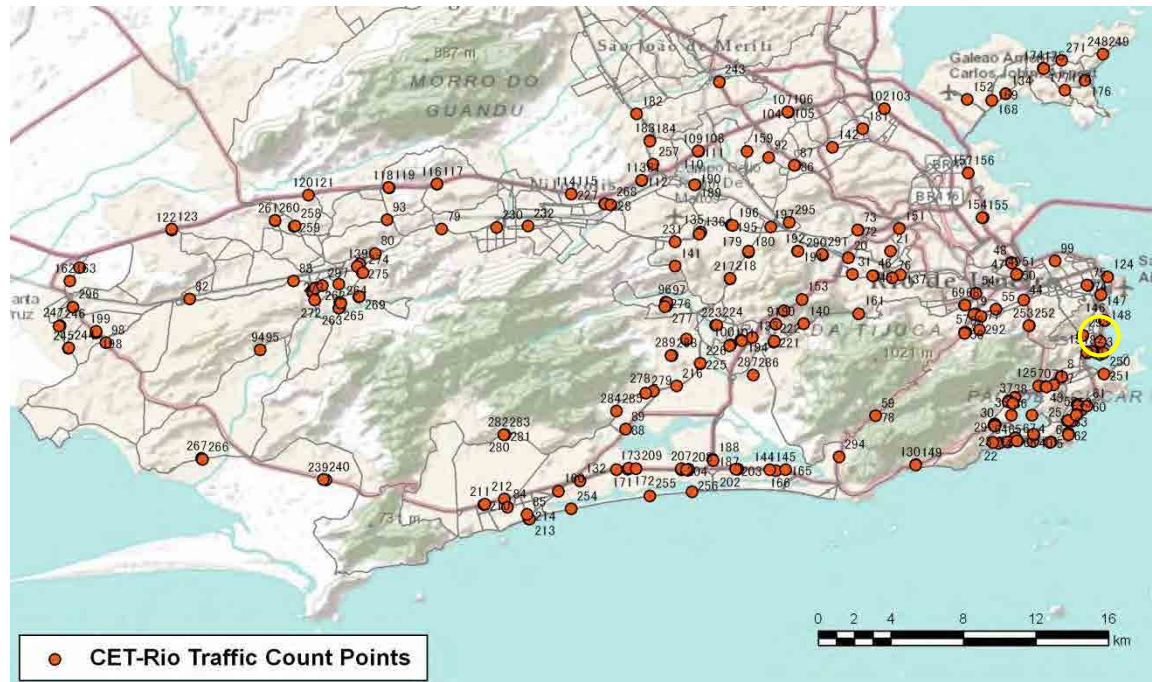

[Weekday]

[Weekend]

No.	Point	Towards
128	Praia do Flamengo	Botafogo

[Location]

[Weekday]

[Weekend]

No.	Point	Towards
129	Av.Borges de Medeiros Próx 2.225	Centro

[Location]

[Weekday]

[Weekend]

No.	Point	Towards
130	Auto Estrada Lagoa-Barra	Barra

[Location]

[Weekday]

[Weekend]

No.	Point	Towards
131	Av. das Américas, próx. 7.380	Central - Recreio

[Location]