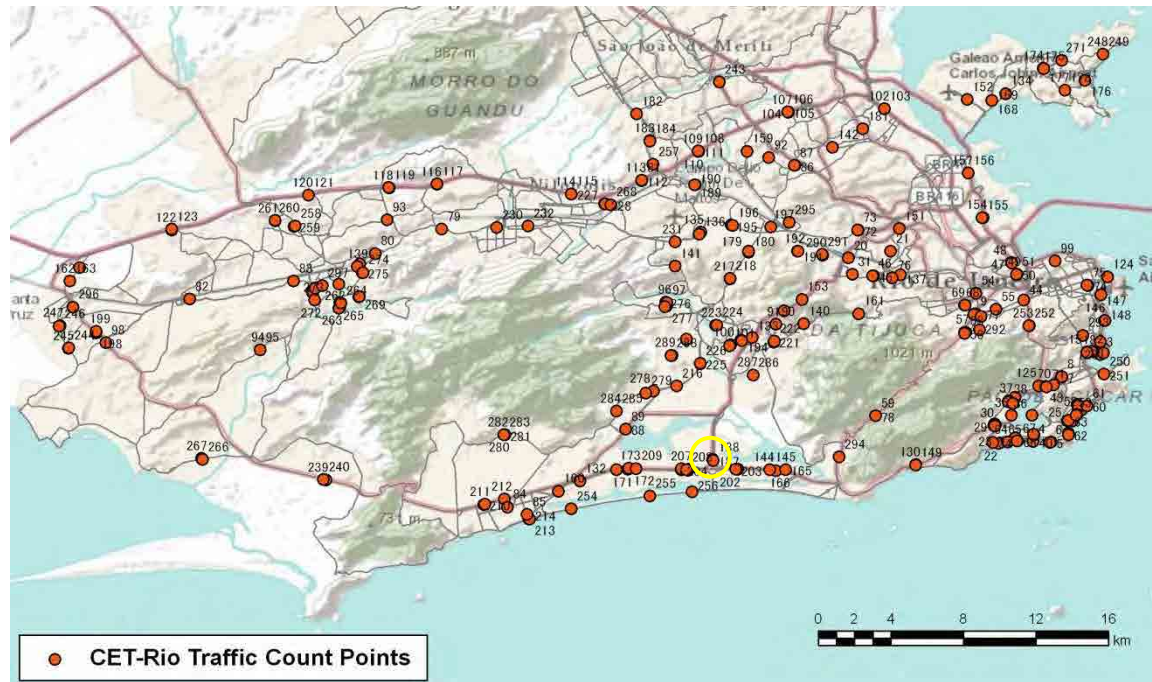

[Weekday]

[Weekend]

No.	Point	Towards
186	Ayrton Senna,1850	Central-Barra

[Location]

[Weekday]

[Weekend]

No.	Point	Towards
187	Ayrton Senna,1850	Central-JPA

[Location]