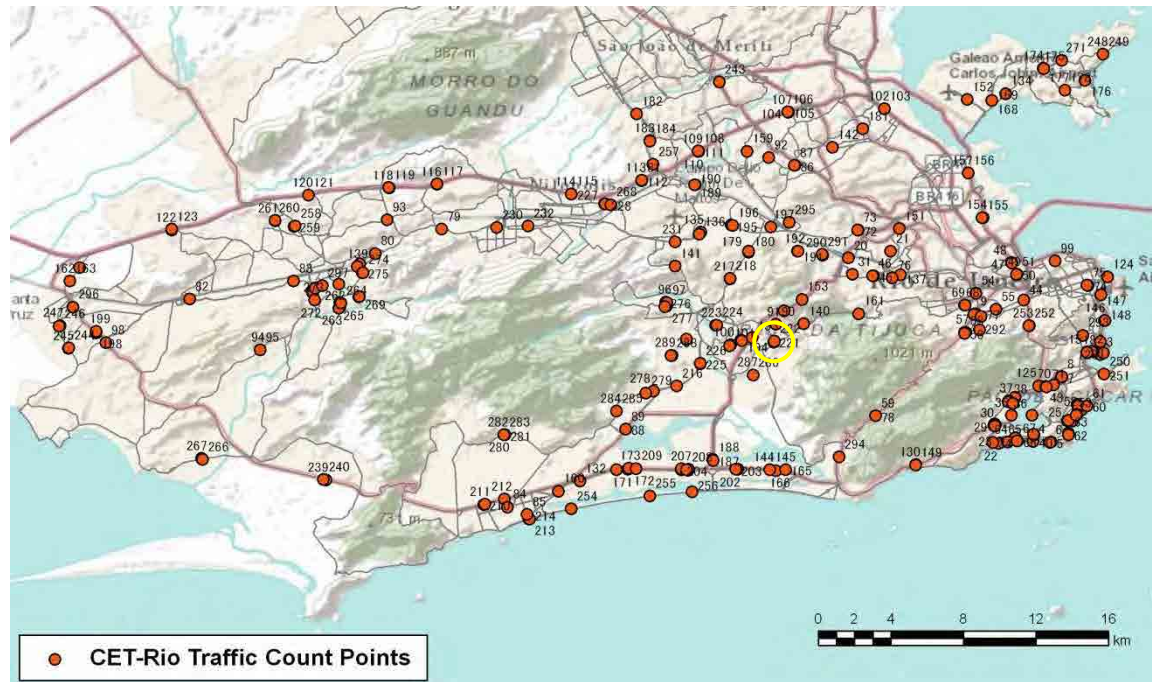

[Weekday]

[Weekend]

No.	Point	Towards
220	André Rocha,2630	Taquara

[Location]

[Weekday]

[Weekend]

No.	Point	Towards
221	Estr. Tres Rios,876	Grajaú

[Location]