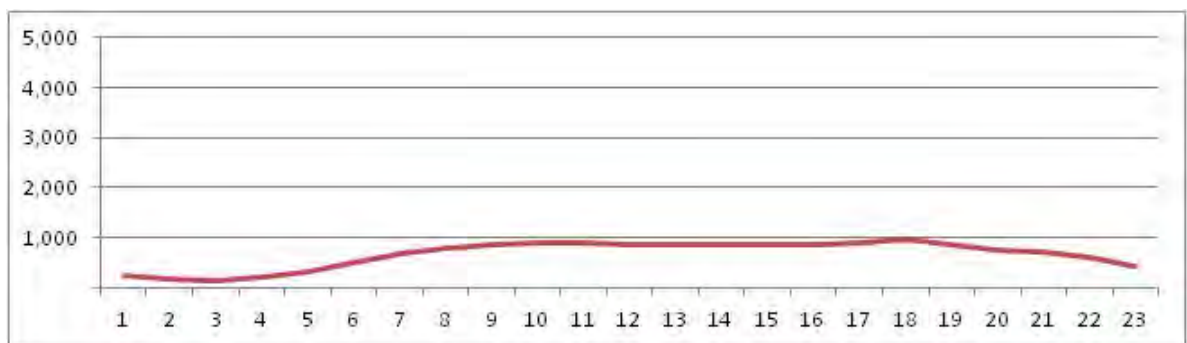

[Weekday]

[Weekend]

No.	Point	Towards
198	Felipe Cardoso,802	P. Guaratiba

[Location]

[Weekday]

[Weekend]

No.	Point	Towards
199	Felipe Cardoso,777	Av.Brasil

[Location]