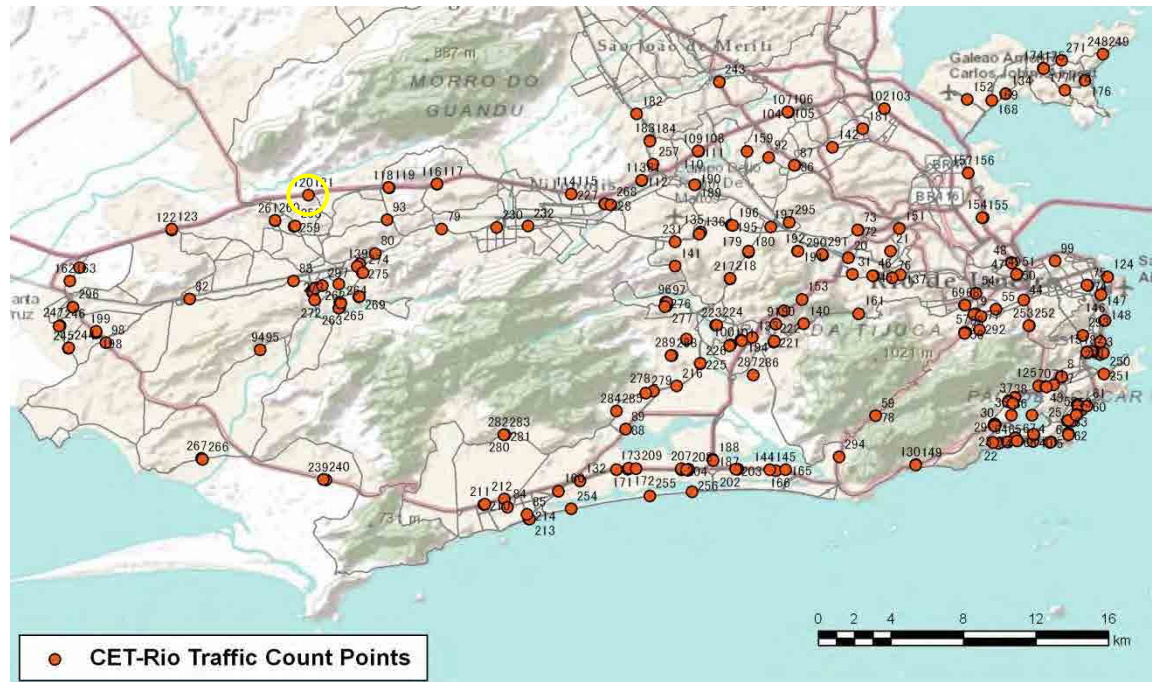

[Weekday]

[Weekend]

No.	Point	Towards
120	Av. Brasil, Km 45	Centro

[Location]

[Weekday]

[Weekend]

No.	Point	Towards
121	Av. Brasil, Km 45	Santa Cruz

[Location]