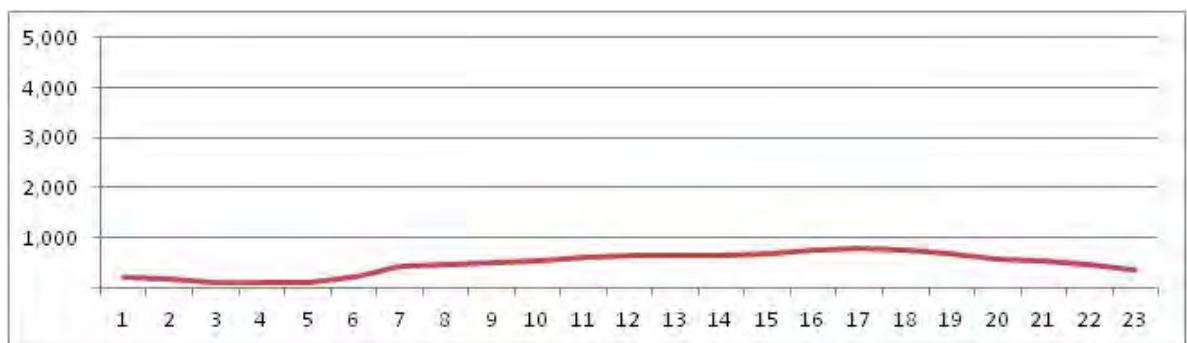

No.	Point	Towards
239	Américas,28705	Guaratiba

[Location]

[Weekday]

[Weekend]