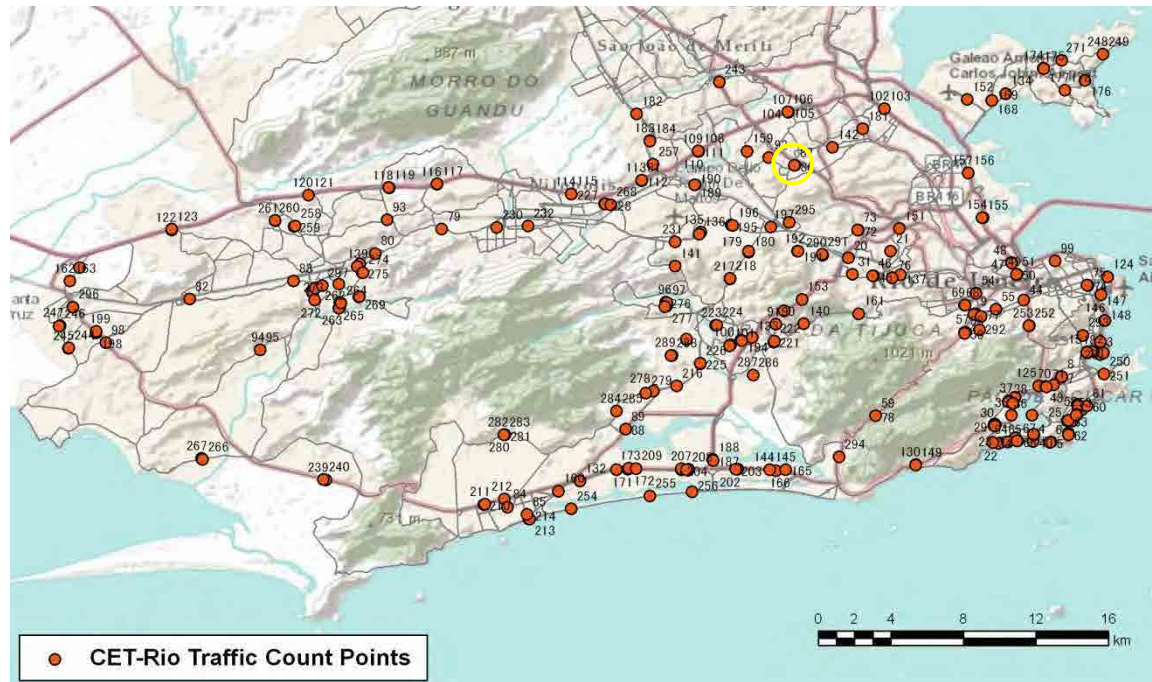

No.	Point	Towards
87	Av. Monsenhor Felix, prox rua Turiana	Madureira

[Location]