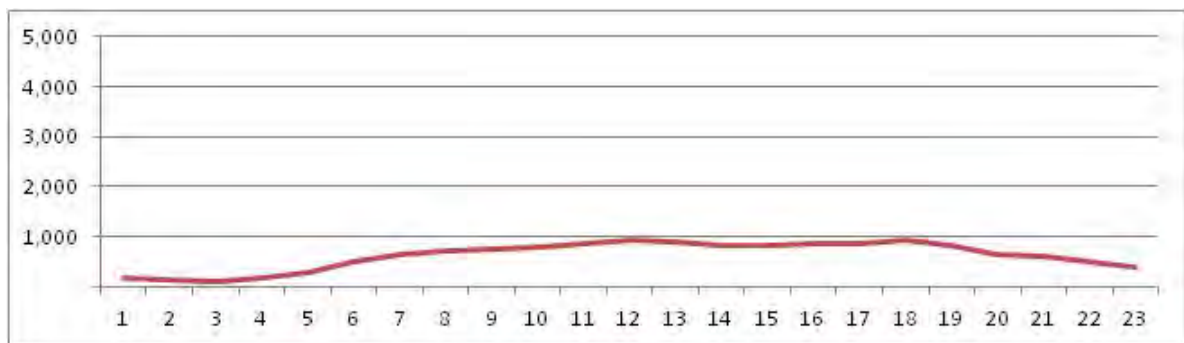

[Weekday]

[Weekend]

No.	Point	Towards
162	Decaminada,420	Av.Brasil-

[Location]

[Weekday]

[Weekend]

No.	Point	Towards
163	Decaminada,420	Guaratiba-

[Location]