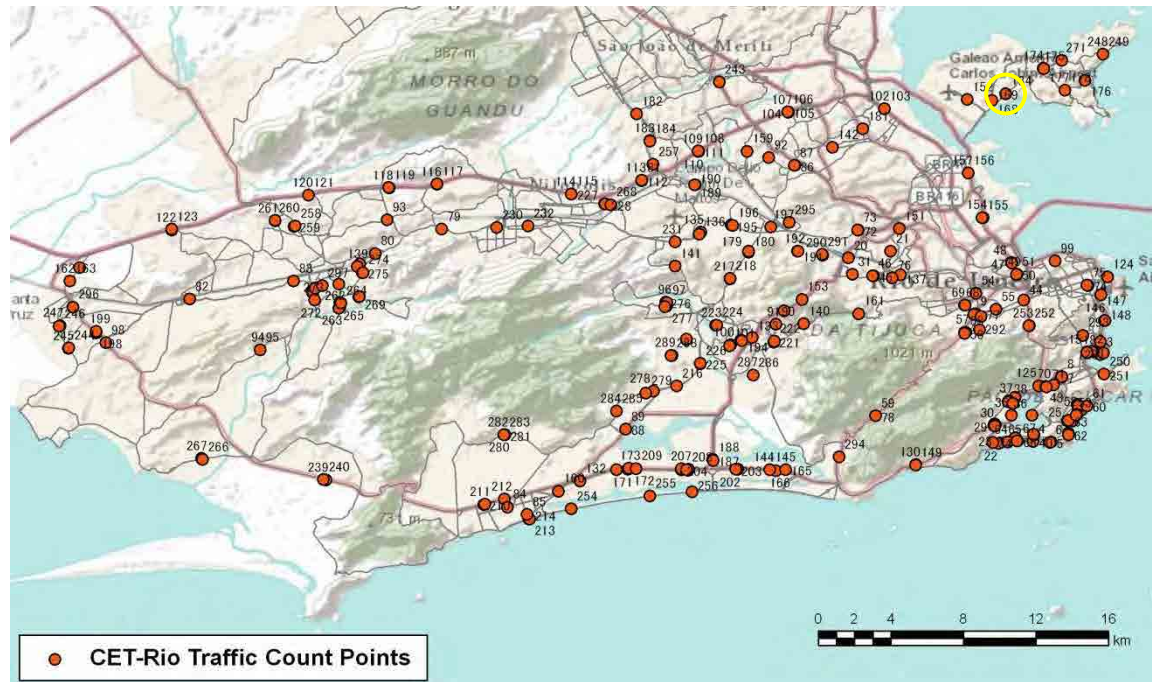

[Weekday]

[Weekend]

No.	Point	Towards
132	Av. das Américas, próx. 12.141	Central - Centro

[Location]

[Weekday]

[Weekend]

No.	Point	Towards
133	Linha Amarela Km 14 - Fx -1	Barra

[Location]

[Weekday]

[Weekend]

No.	Point	Towards
134	Est. do Galeão - Prox. n. 4.100	Ilha

[Location]

[Weekday]

[Weekend]

No.	Point	Towards
135	Av. Jambeiro, próx. 620	V.Valqueire

[Location]

[Weekday]

[Weekend]

No.	Point	Towards
136	Av. Jambeiro, próx. 815	V.Valqueire

[Location]

[Weekday]

[Weekend]

No.	Point	Towards
137	Rua Arquias Cordeiro - Prox. n. 112	Engenho Novo

[Location]