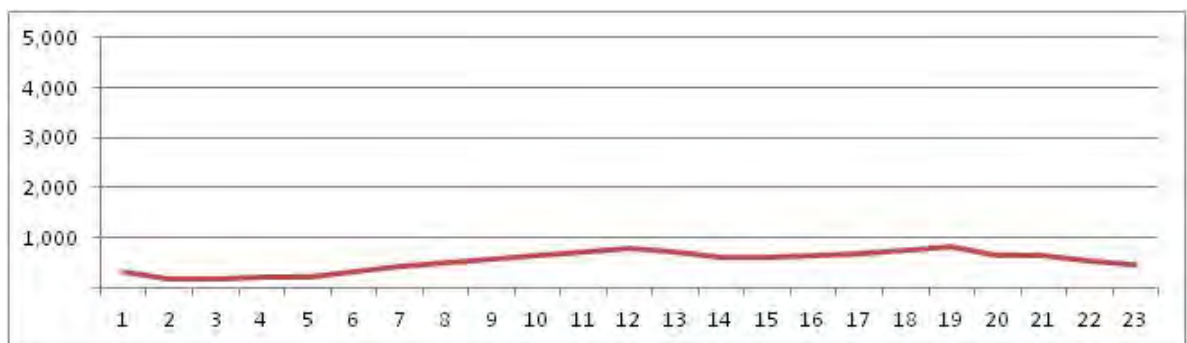

No.	Point	Towards
139	Rua Arthur Rios , próx. 929	BANGU

[Location]

[Weekday]

[Weekend]