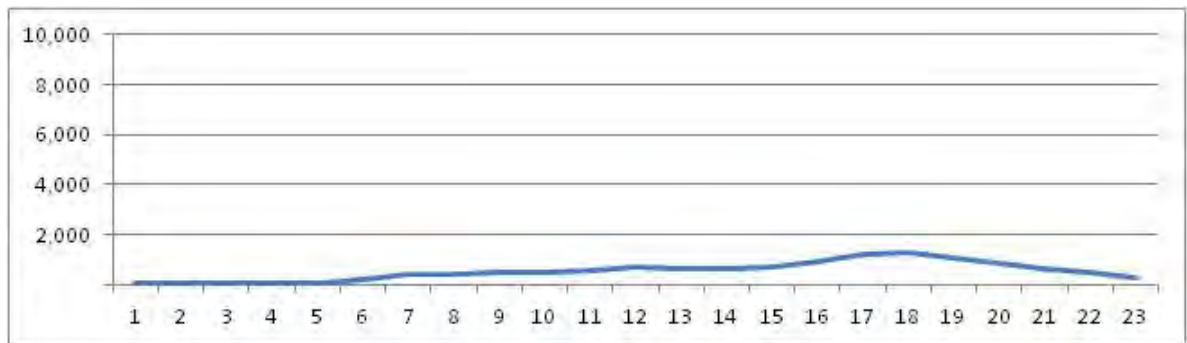

[Weekday]

[Weekend]

No.	Point	Towards
214	Lucio Costa,16400	Pontal

[Location]

[Weekday]

[Weekend]

No.	Point	Towards
215	Estr. Bandeirantes	Curicica

[Location]