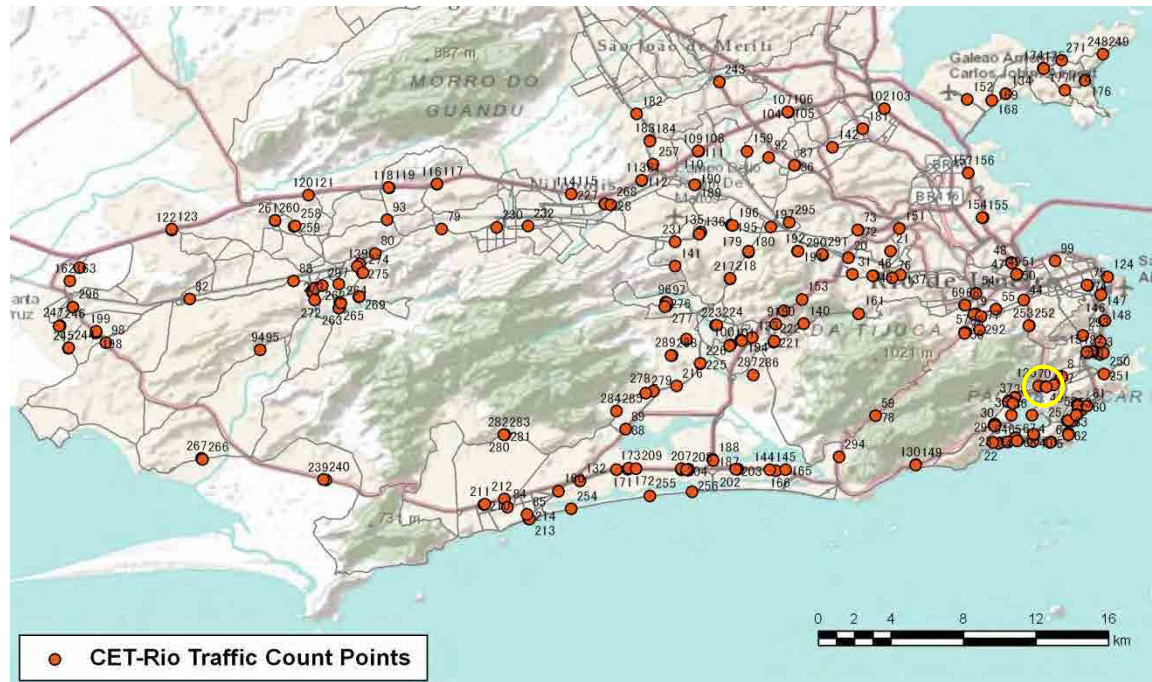

No.	Point	Towards
70	R.Humaita prox. n-244	Jardim Botânico

[Location]