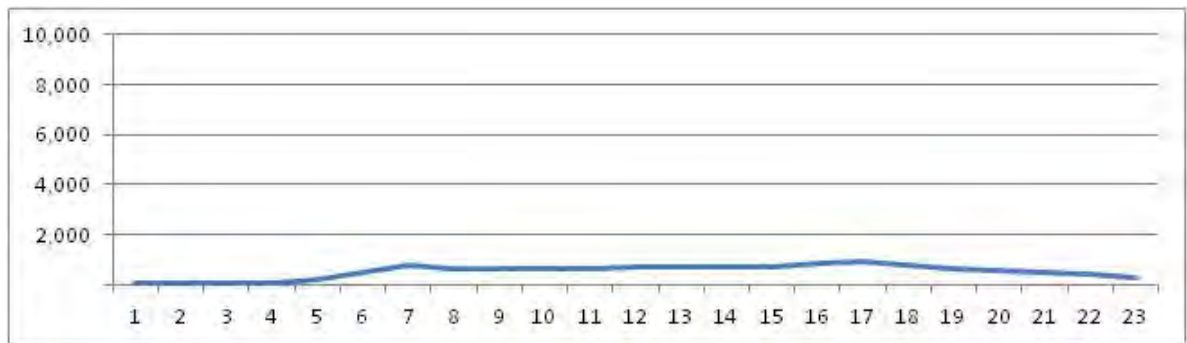

[Weekday]

[Weekend]

No.	Point	Towards
242	Decaminada,1800	Guaratiba

[Location]

[Weekday]

[Weekend]

No.	Point	Towards
243	AV. MARTIN LUTHER KING JR. e.f. n.º 13.738	Pavuna

[Location]