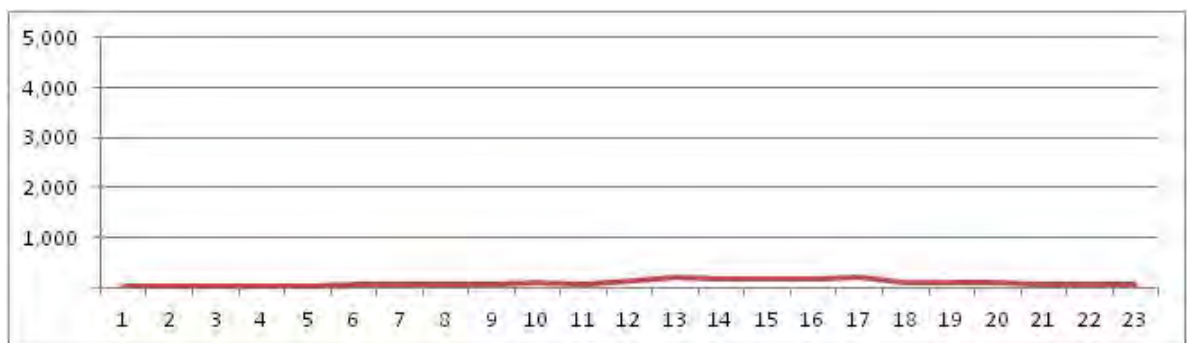

[Weekday]

[Weekend]

No.	Point	Towards
128	Praia do Flamengo	Botafogo

[Location]

[Weekday]

[Weekend]

No.	Point	Towards
129	Av.Borges de Medeiros Próx 2.225	Centro

[Location]