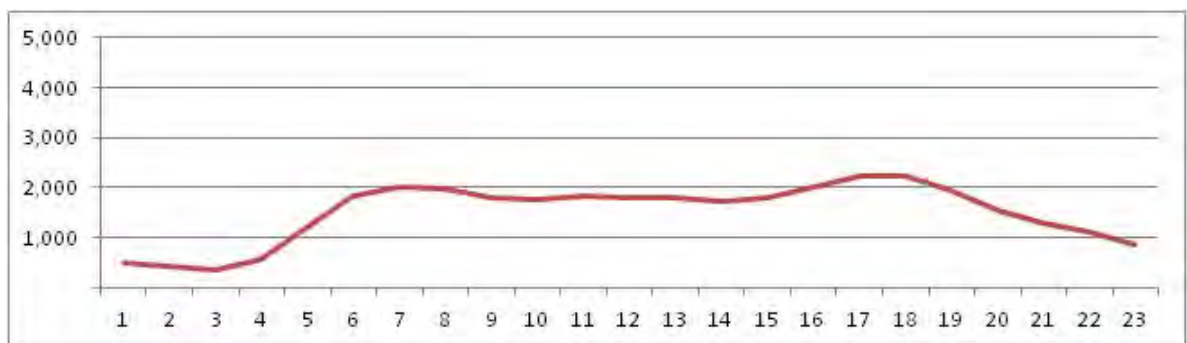

[Weekday]

[Weekend]

No.	Point	Towards
110	Av. Brasil km 24,3	Pista Central Sentido Centro

[Location]

[Weekday]

[Weekend]

No.	Point	Towards
111	Av. Brasil, Km 24,3	Pista Central Sentido Santa Cruz

[Location]