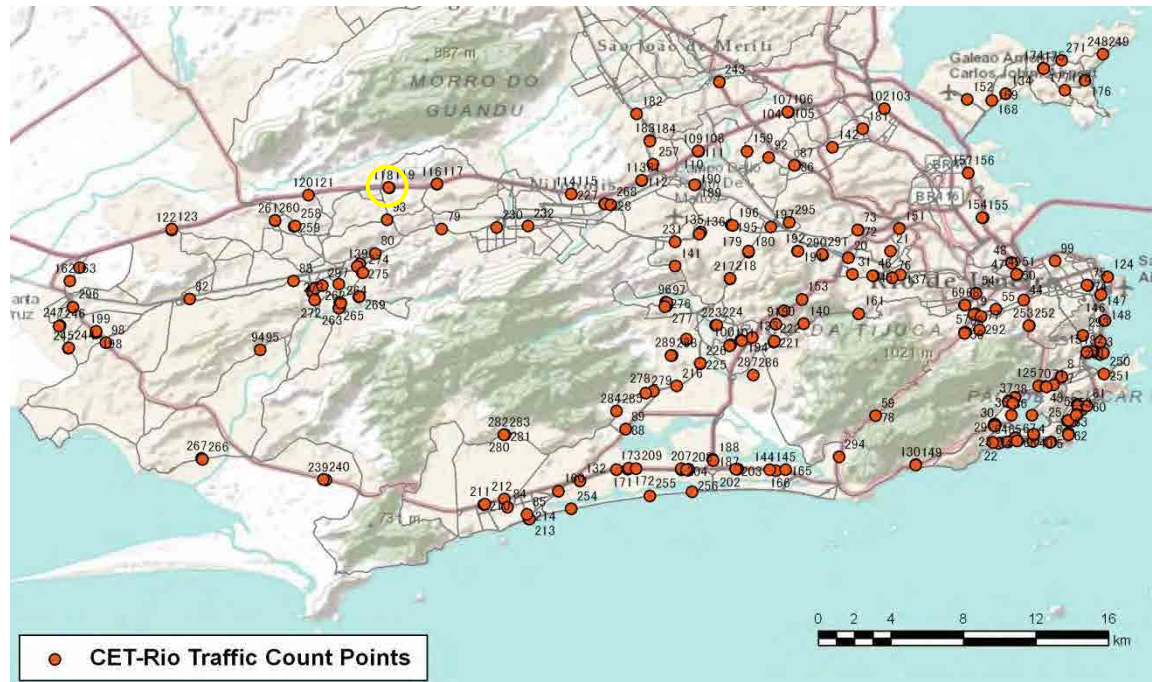

[Weekday]

[Weekend]

No.	Point	Towards
118	Av. Brasil, Km 40	Centro

[Location]

[Weekday]

[Weekend]

No.	Point	Towards
119	Av.Brasil Km 40	Santa Cruz

[Location]

[Weekday]

[Weekend]

No.	Point	Towards
120	Av. Brasil, Km 45	Centro

[Location]

[Weekday]

[Weekend]

No.	Point	Towards
121	Av. Brasil, Km 45	Santa Cruz

[Location]