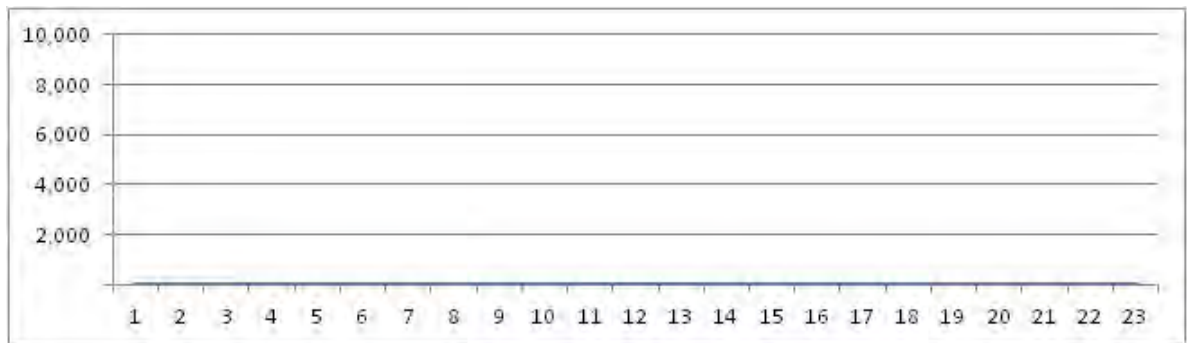

No.	Point	Towards
189	João Vicente,1775	Deodoro

[Location]

[Weekday]

[Weekend]