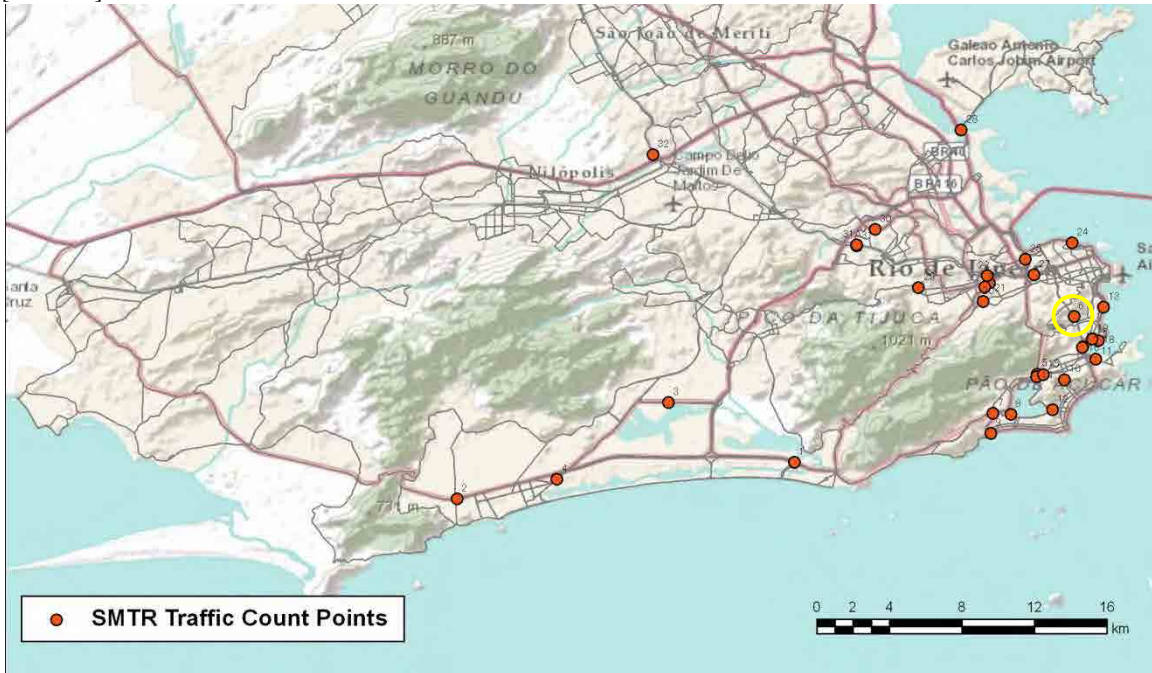

Post	Local	Volumetric count	
		Date	Duration
6	TunelSantaBarbara	28/09/2011	06:00- 19:59

[Location]