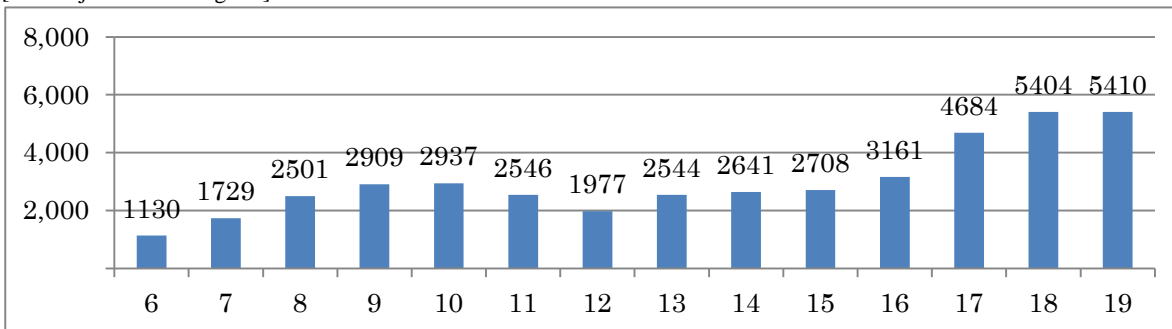

[2PC-Tijuca-PistaMarginal]