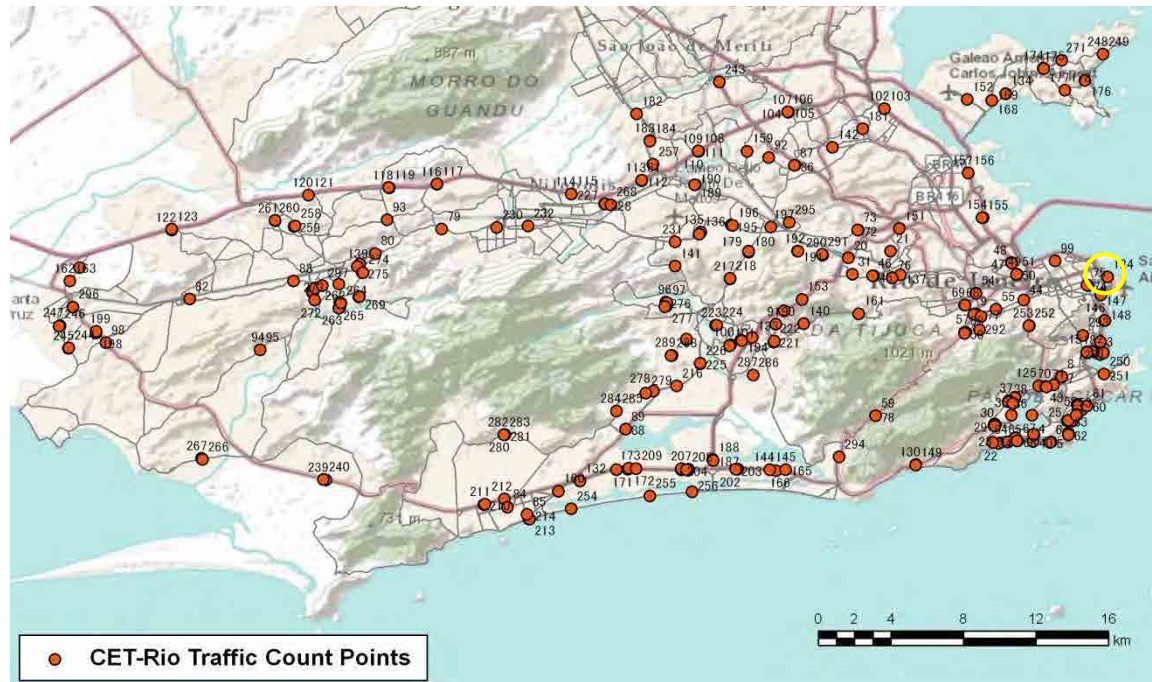

[Weekday]

[Weekend]

No.	Point	Towards
124	Av. Pres. Kubitschek	Aterro

[Location]

[Weekday]

[Weekend]

No.	Point	Towards
125	Túnel Rebouças	Lagoa

[Location]

[Weekday]

[Weekend]

No.	Point	Towards
126	Infante Dom Henrique, Km2,7	Zona Sul

[Location]

[Weekday]

[Weekend]

No.	Point	Towards
127	Av Rui Barbosa, próx. n°566	Centro

[Location]