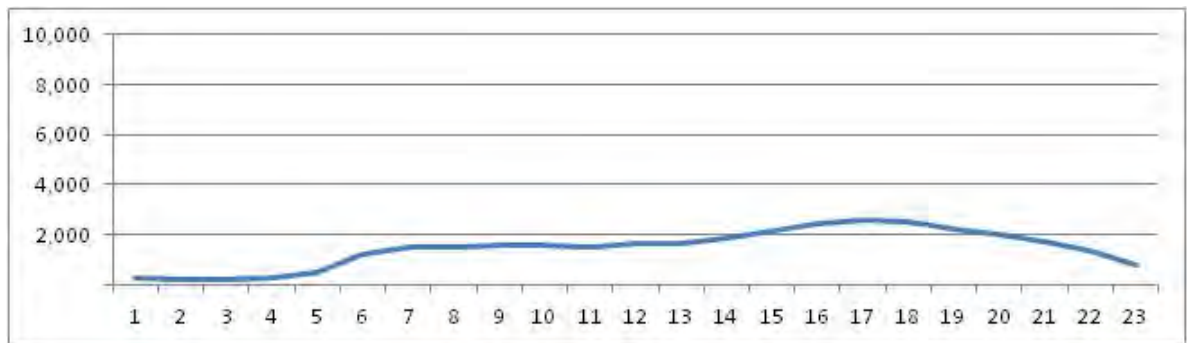

[Weekday]

[Weekend]

No.	Point	Towards
102	Av Brasil km 12,8	Pista Central Sentido Santa Cruz

[Location]

[Weekday]

[Weekend]

No.	Point	Towards
103	Av. Brasil Km 12,8	Pista Lateral Sentido Santa Cruz

[Location]