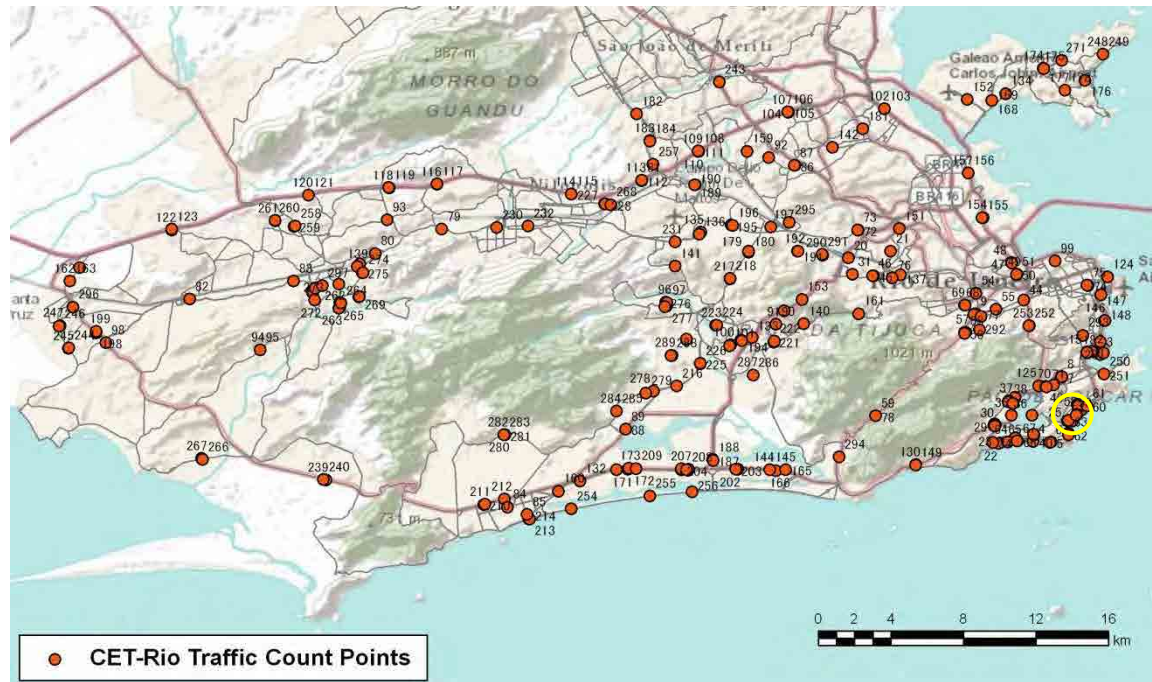

No.	Point	Towards
50	Av PedroII prox.n219	Av Franc.Bicalho

[Location]

[Weekday]

[Weekend]

No.	Point	Towards
51	R. Figueira de Mello x Av. Pedro II	

[Location]

[Weekday]

[Weekend]

No.	Point	Towards
52	Av Atlantica proximo n-2616	Ipanema

[Location]

[Weekday]

[Weekend]

No.	Point	Towards
53	Av Atlantica proximo n-2616	Leme

[Location]

[Weekday]

[Weekend]

No.	Point	Towards
54	R Sao Francisco Xavier prox. a Pca Maracana	

[Location]

[Weekday]

[Weekend]

No.	Point	Towards
55	Av Heitor Beltrao prox. R Marques de Valenca	

[Location]

[Weekday]

[Weekend]