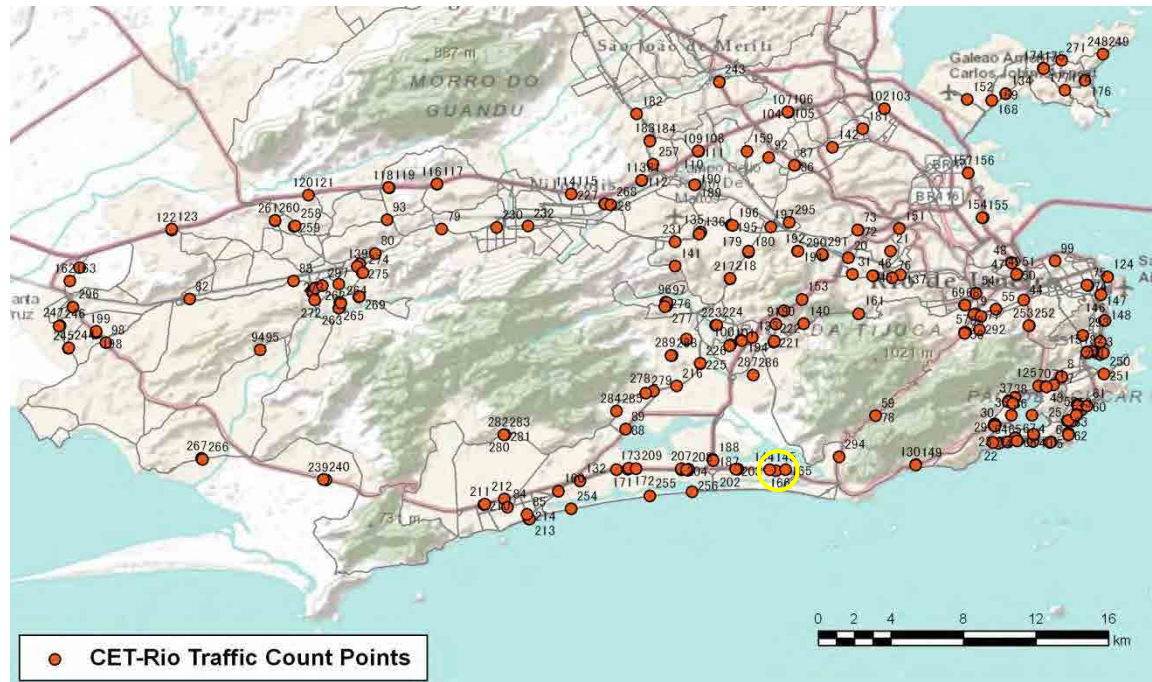

[Weekday]

[Weekend]

No.	Point	Towards
164	Américas,2603	Lateral-Centro

[Location]

[Weekday]

[Weekend]

No.	Point	Towards
165	Américas,2603	Central-Centro

[Location]