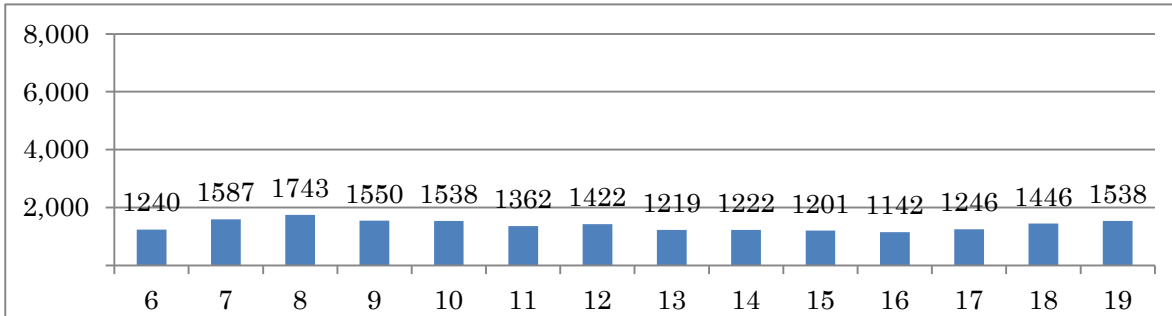

[Location]

[002-Bairro]

Post	Local	Volumetric count	
		Date	Duration
31A	Av.ArquiasCordeiro	03/10/2011	06:00 - 19:59

[Location]

[001-Centro]

Post	Local	Volumetric count	
		Date	Duration
32	AvMarechalAlencastro	30/09/2011	06:00 - 18:59