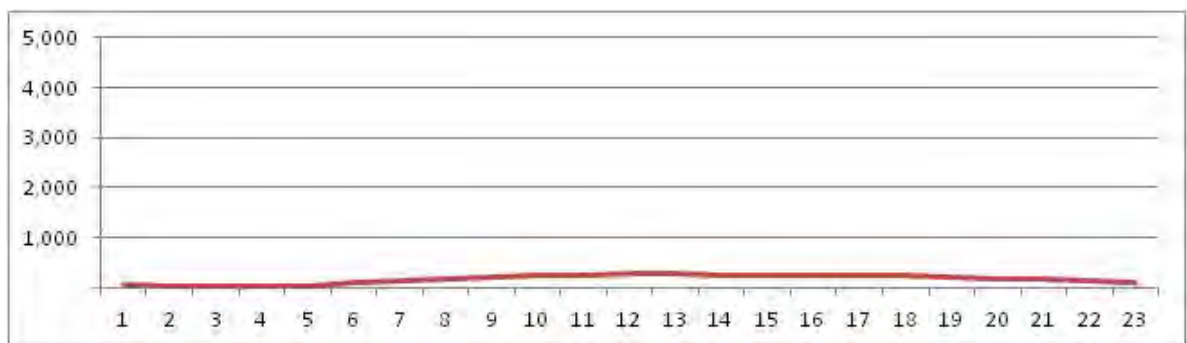

[Weekday]

[Weekend]

No.	Point	Towards
228	Estr. Água Branca,372	Bangu

[Location]

[Weekday]

[Weekend]

No.	Point	Towards
229	Av.Sta.Cruz	Campo Grande

[Location]