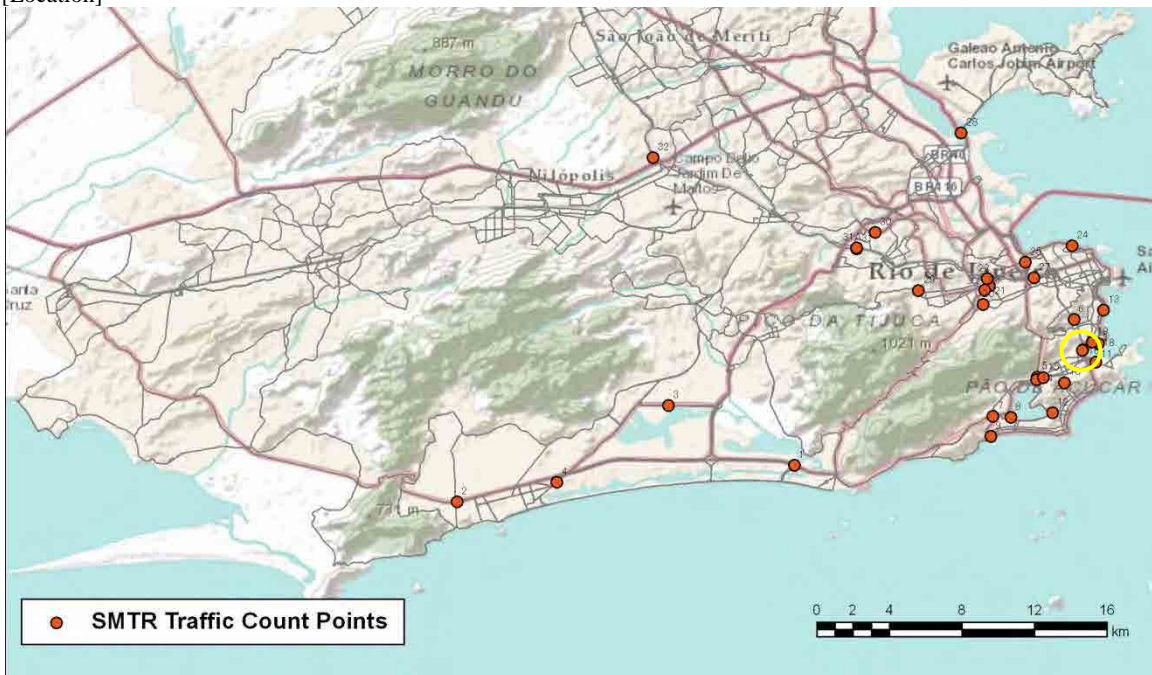

Post	Local	Volumetric count	
		Date	Duration
17	Praia do Botafogo/Flamengo	26/09/2011	06:00 - 19:59

[Location]