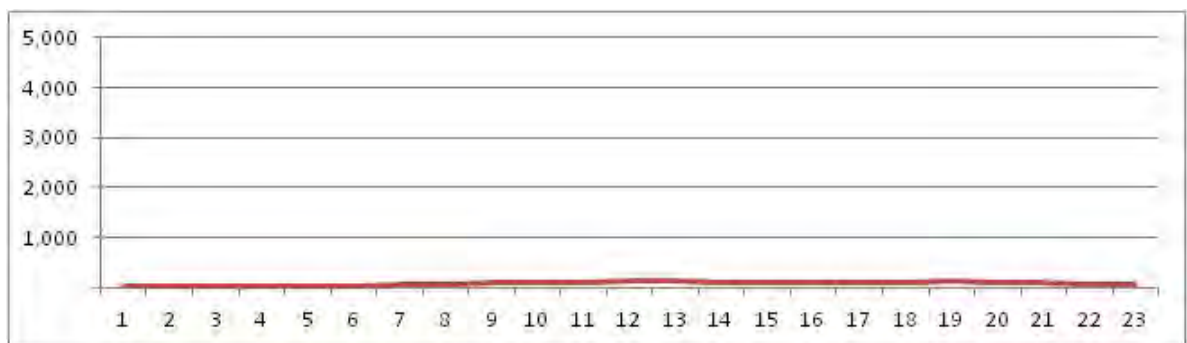

No.	Point	Towards
221	Estr. Tres Rios,876	Grajaú

[Location]

[Weekday]

[Weekend]