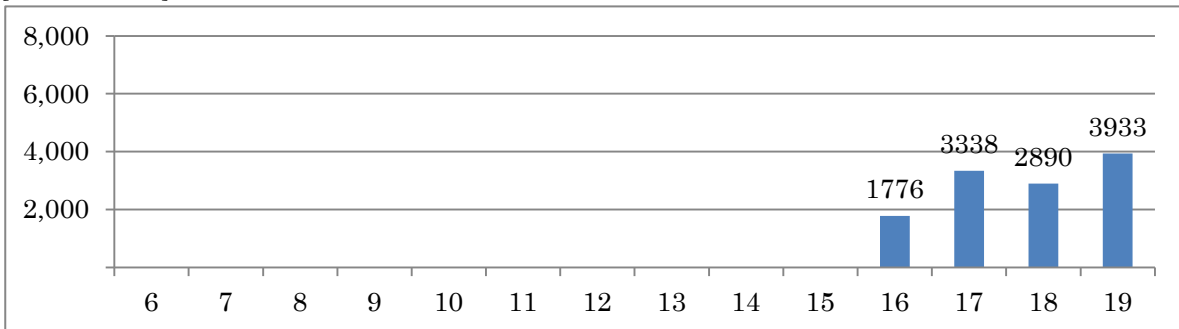

[001-JdBotanico]