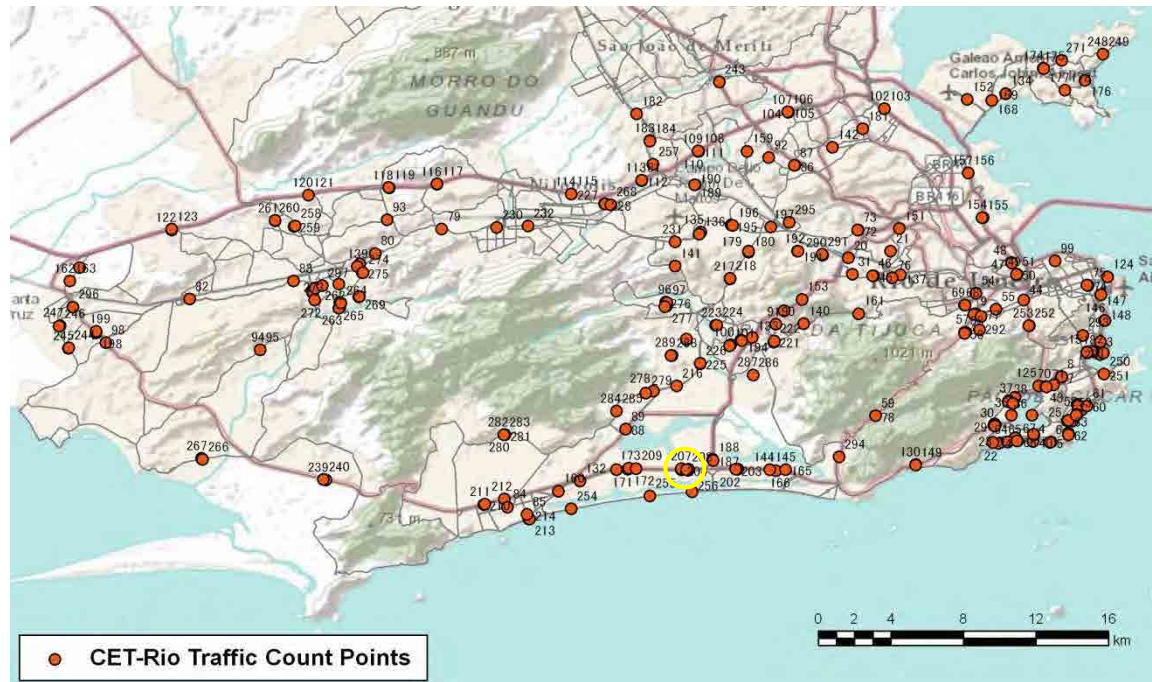

[Weekday]

[Weekend]

No.	Point	Towards
204	Américas,6700	Central-Centro

[Location]

[Weekday]

[Weekend]

No.	Point	Towards
205	Américas,6700	Central-Recreio

[Location]