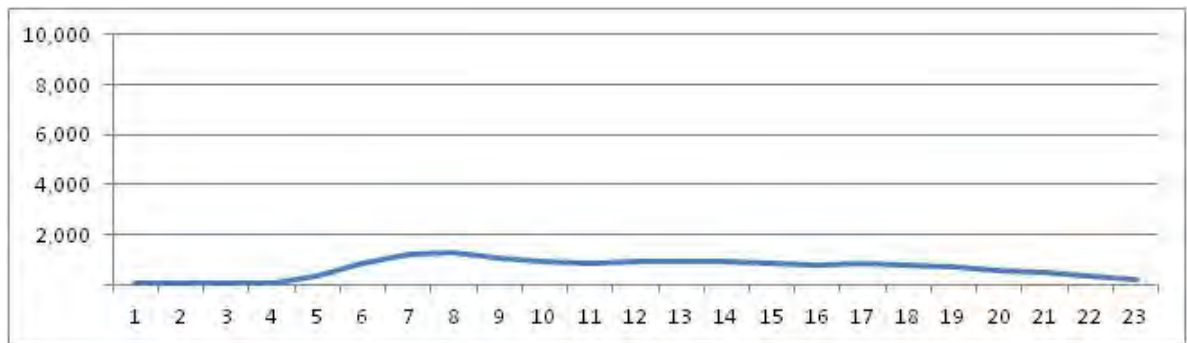

[Weekday]

[Weekend]

No.	Point	Towards
132	Av. das Américas, próx. 12.141	Central - Centro

[Location]

[Weekday]

[Weekend]

No.	Point	Towards
133	Linha Amarela Km 14 - Fx -1	Barra

[Location]