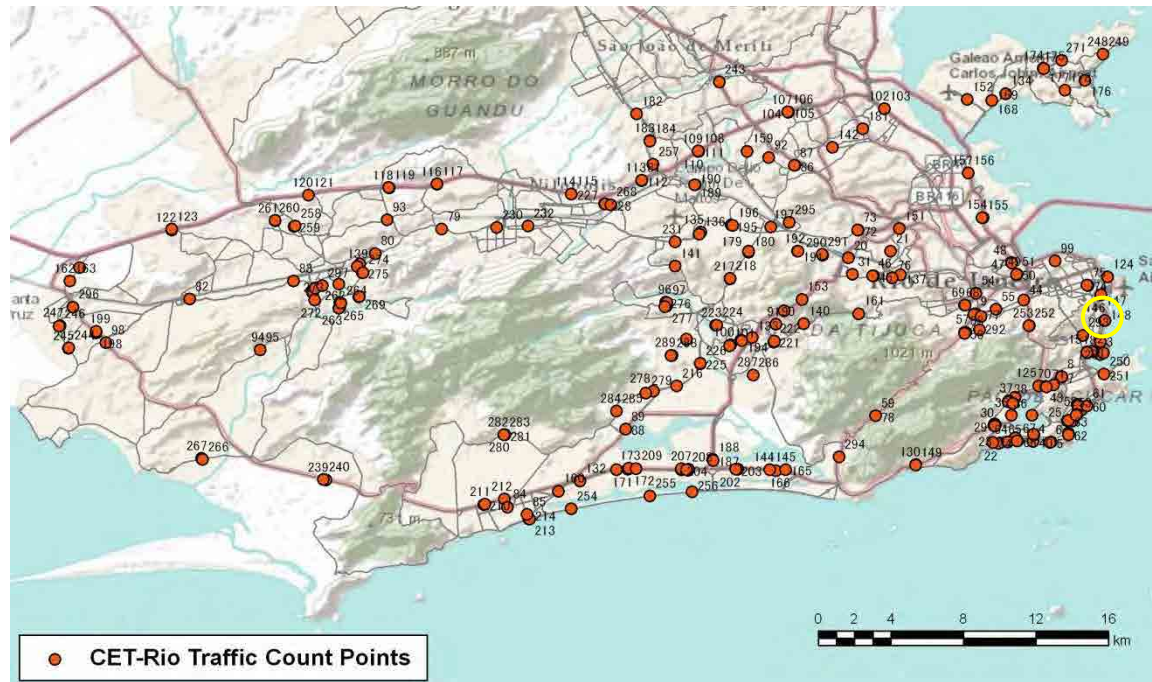

[Weekday]

[Weekend]

No.	Point	Towards
146	Infante Dom Henrique - Km1	Centro

[Location]

[Weekday]

[Weekend]

No.	Point	Towards
147	Infante Dom Henrique - Km1	Zona Sul

[Location]

[Weekday]

[Weekend]

No.	Point	Towards
148	Infante Dom Henrique Km 2,7	Centro

[Location]

[Weekday]

[Weekend]

No.	Point	Towards
149	Auto Estrada Lagoa Barra	Centro

[Location]