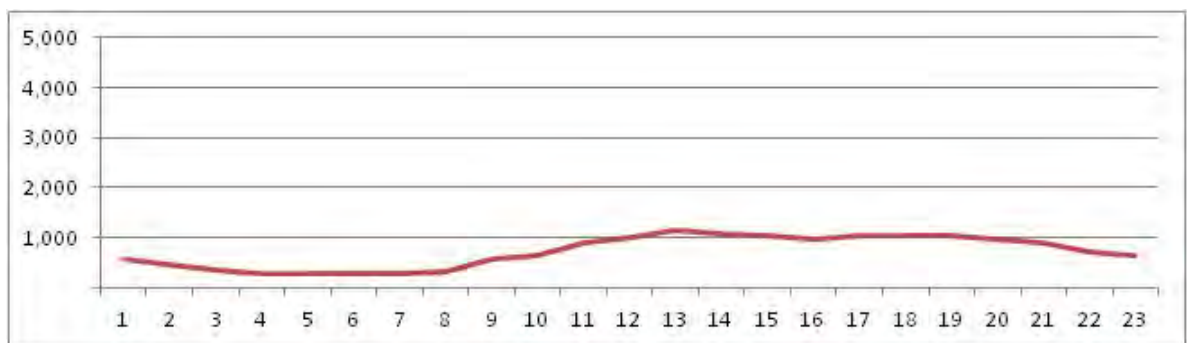

No.	Point	Towards
64	Av.Delfim Moreira prox. n-426	Niemeyer

[Location]

[Weekday]

[Weekend]