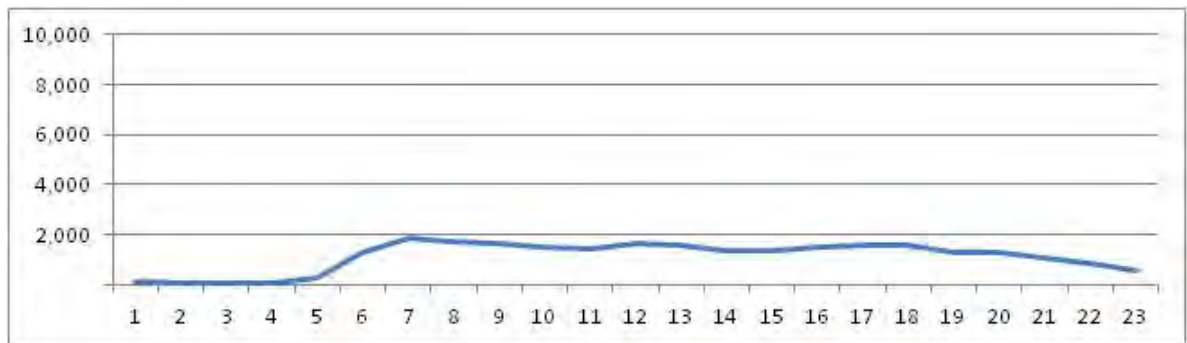

No.	Point	Towards
68	Rua Maxwell prox. n- 145 e a R.Gonzaga Bastos	

[Location]

[Weekday]

[Weekend]