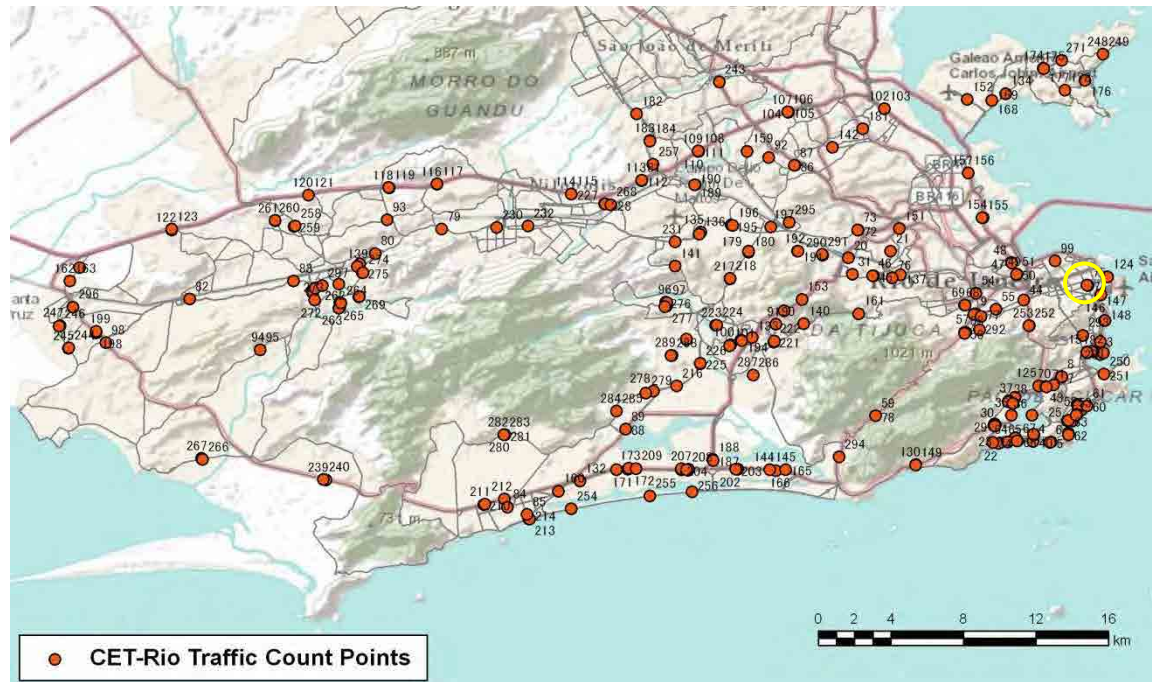

No.	Point	Towards
74	Av Rep. do Paraguai	Pca Tiradentes

[Location]

[Weekday]

[Weekend]

No.	Point	Towards
75	Av Rep. do Paraguai	Lapa

[Location]

[Weekday]

[Weekend]