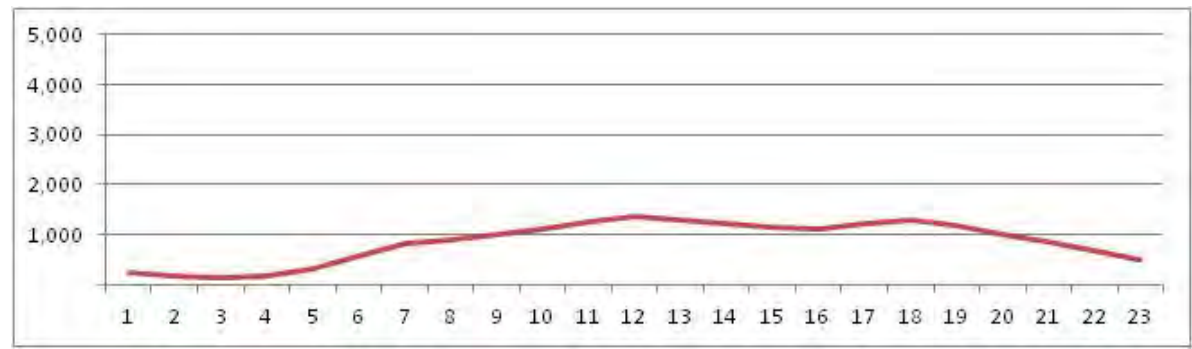

[Weekday]

[Weekend]

No.	Point	Towards
108	Av. Brasil Km 24,3	Pista Lateral Sentido Santa Cruz

[Location]

[Weekday]

[Weekend]

No.	Point	Towards
109	Av. Brasil km 24,3	Pista Lateral Sentido Centro

[Location]