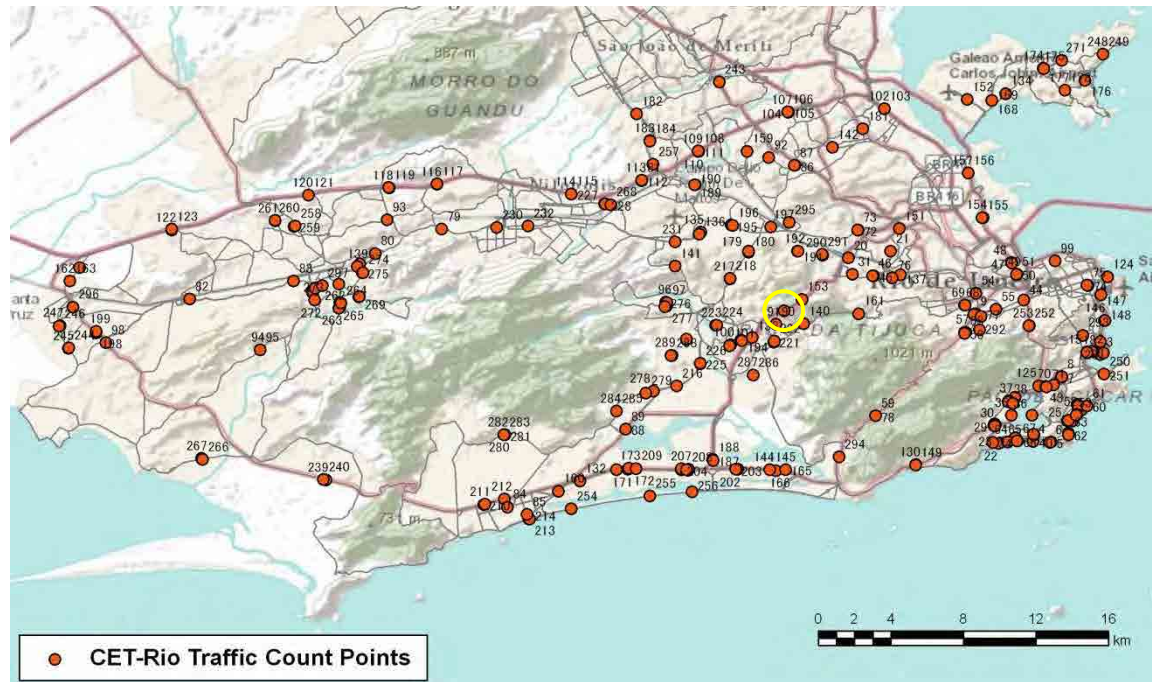

No.	Point	Towards
86	Av. Monsenhor Felix, prox rua Turiana	Irajá

[Location]

[Weekday]

[Weekend]

No.	Point	Towards
87	Av. Monsenhor Felix, prox rua Turiana	Madureira

[Location]

[Weekday]

[Weekend]

No.	Point	Towards
88	Av. Salvador Allende, prox portao 3	Av. Ayrton Senna

[Location]

[Weekday]

[Weekend]

No.	Point	Towards
89	Av. Salvador Allende, prox portao 3	Recreio

[Location]

[Weekday]

[Weekend]

No.	Point	Towards
90	Est. do Pau Ferro, prox ao n 893	Linha Amarela

[Location]

[Weekday]

[Weekend]

No.	Point	Towards
91	Est. do Pau Ferro, prox ao n 893	Est. do Guanumbi

[Location]

[Weekday]

[Weekend]