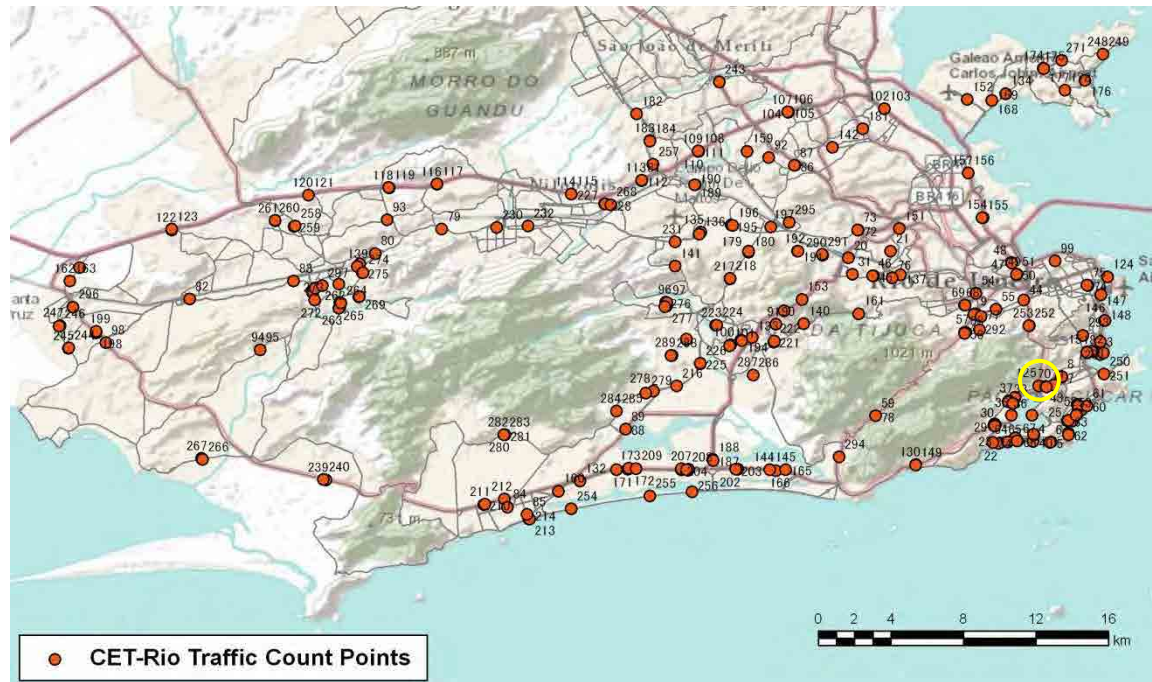

[Weekday]

[Weekend]

No.	Point	Towards
124	Av. Pres. Kubitschek	Aterro

[Location]

[Weekday]

[Weekend]

No.	Point	Towards
125	Túnel Rebouças	Lagoa

[Location]

[Weekday]

[Weekend]

No.	Point	Towards
126	Infante Dom Henrique, Km2,7	Zona Sul

[Location]

[Weekday]

[Weekend]

No.	Point	Towards
127	Av Rui Barbosa, próx. n°566	Centro

[Location]