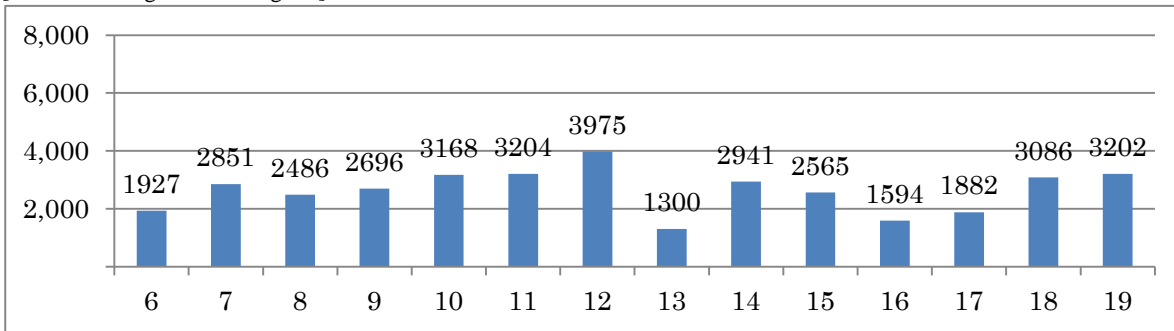

[IPM-Pres.Vargas-PistaMarginal]