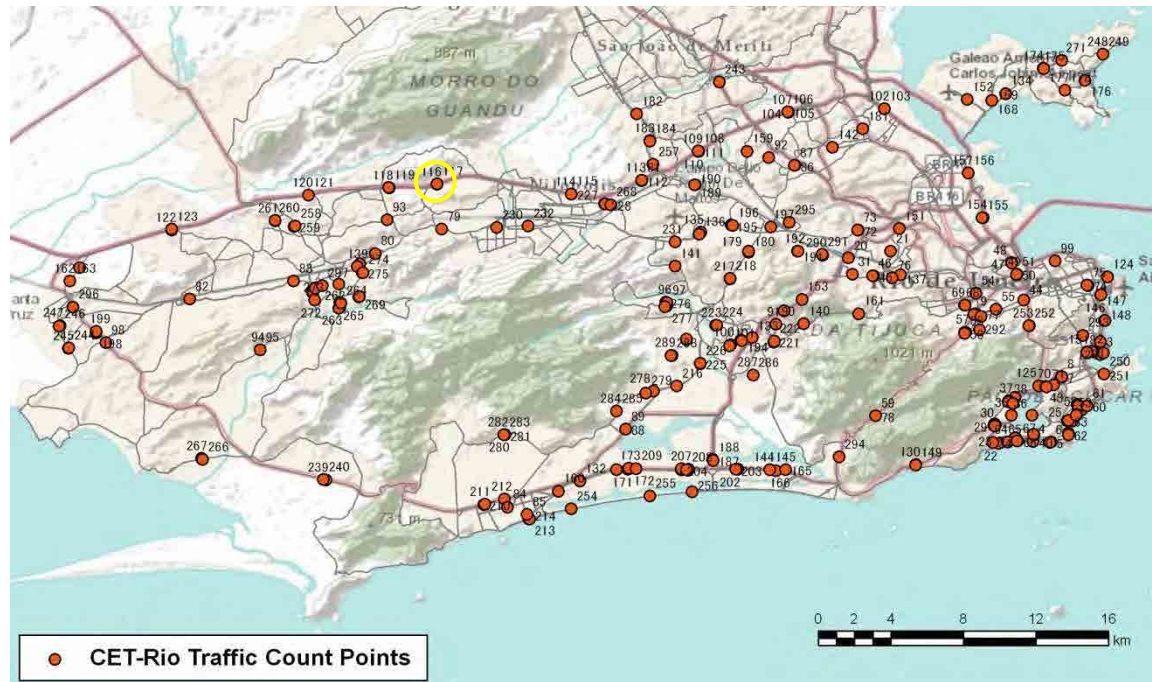

[Weekday]

[Weekend]

No.	Point	Towards
116	Av. Brasil, Km 35,3	Centro

[Location]

[Weekday]

[Weekend]

No.	Point	Towards
117	Av. Brasil Km 35,3	Santa Cruz

[Location]

[Weekday]

[Weekend]

No.	Point	Towards
118	Av. Brasil, Km 40	Centro

[Location]

[Weekday]

[Weekend]

No.	Point	Towards
119	Av.Brasil Km 40	Santa Cruz

[Location]