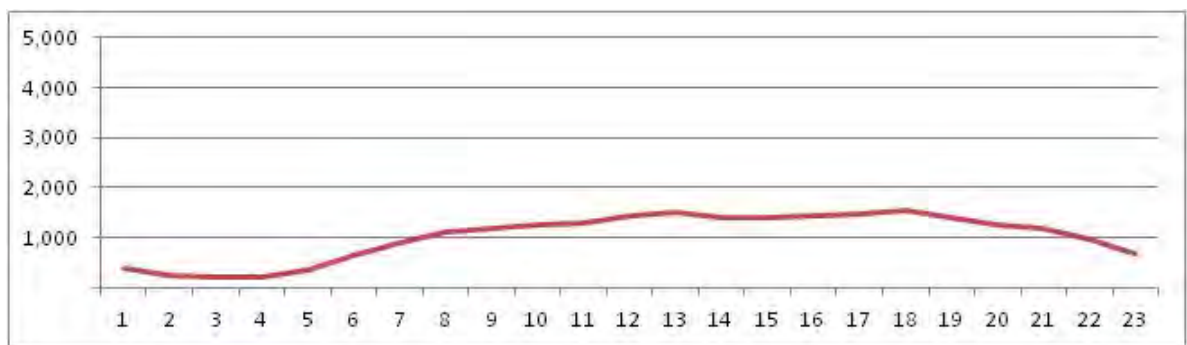

No.	Point	Towards
193	Geremário Dantas,1052	Freguesia

[Location]

[Weekday]

[Weekend]