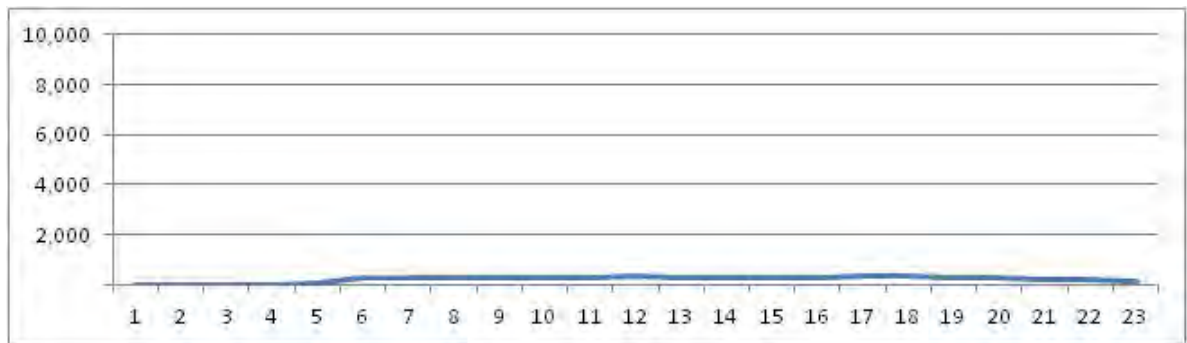

No.	Point	Towards
101	Rua Retiro dos Artistas, prox. n 1.420	R. Edgard Werneck

[Location]

[Weekday]

[Weekend]