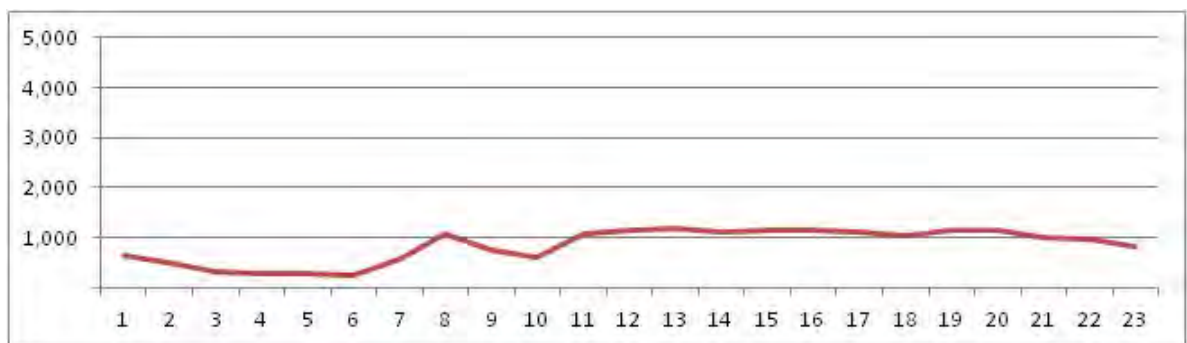

No.	Point	Towards
52	Av Atlantica proximo n-2616	Ipanema

[Location]

[Weekday]

[Weekend]

No.	Point	Towards
53	Av Atlantica proximo n-2616	Leme

[Location]

[Weekday]

[Weekend]