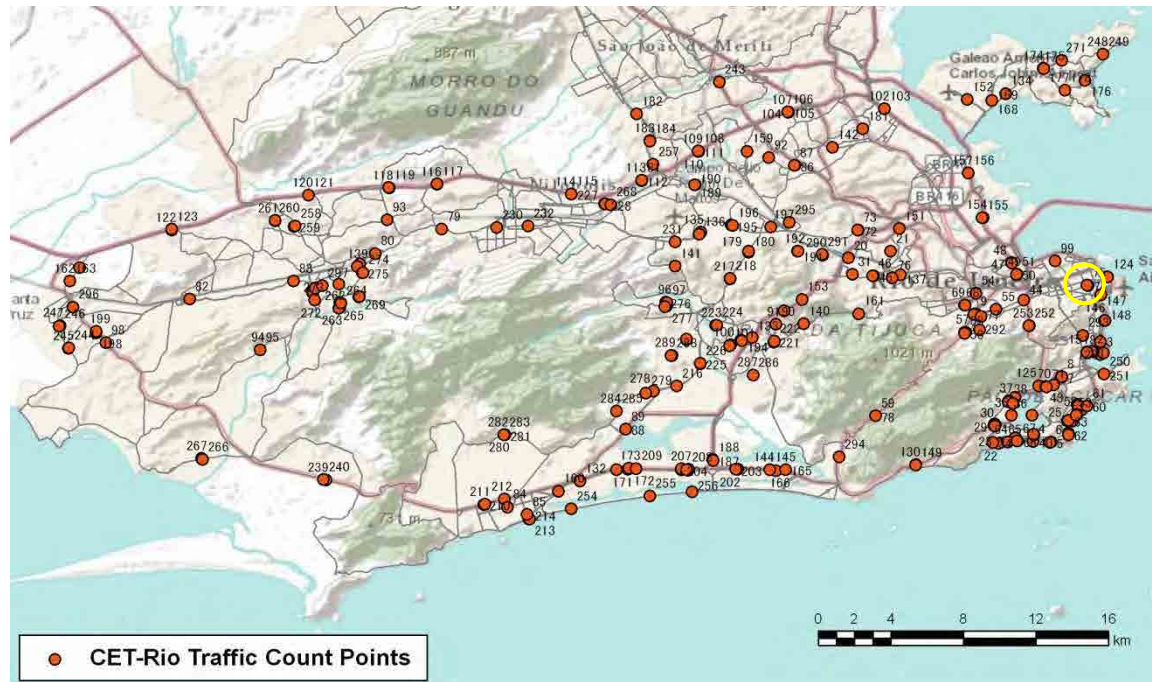

No.	Point	Towards
74	Av Rep. do Paraguai	Pca Tiradentes

[Location]