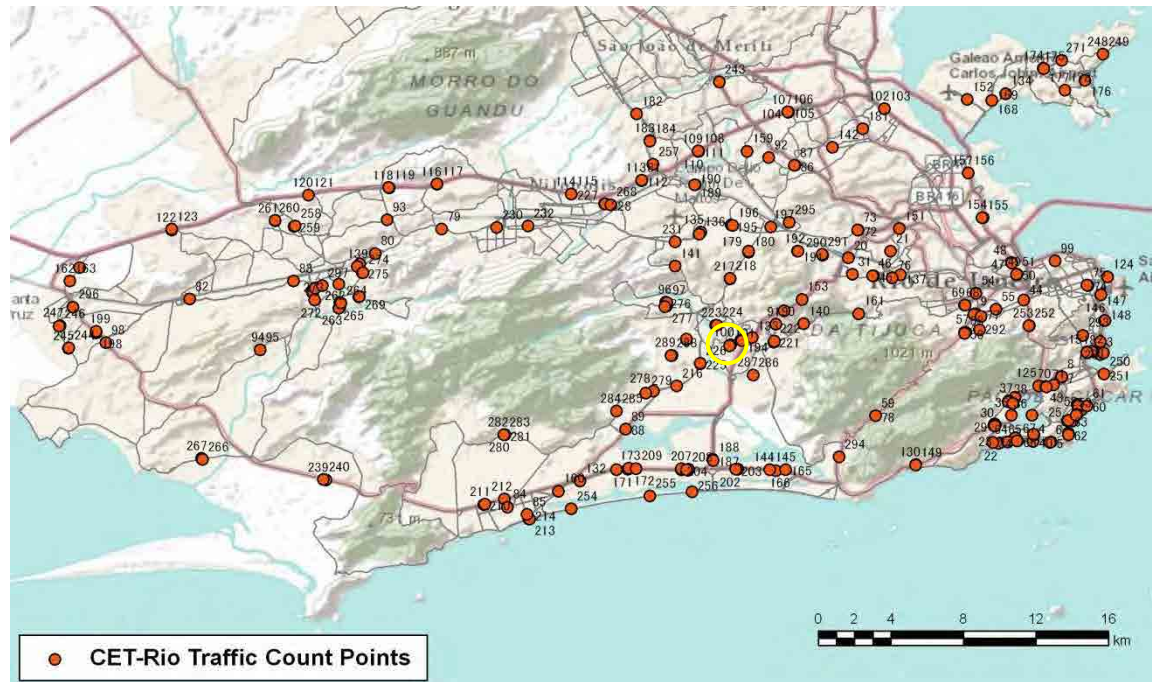

[Weekend]

No.	Point	Towards
98	Est. da Pedra, próx ao n. 178	Santa Cruz

[Location]

[Weekday]

[Weekend]

No.	Point	Towards
99	Rua Rivadavia Correa, prox ao n 163	Av. Rodrigues Alves

[Location]

[Weekday]

[Weekend]

No.	Point	Towards
100	Rua Retiro dos Artistas, prox. n 1.420	Retiro dos Artistas

[Location]

[Weekday]

[Weekend]

No.	Point	Towards
101	Rua Retiro dos Artistas, prox. n 1.420	R. Edgard Werneck

[Location]