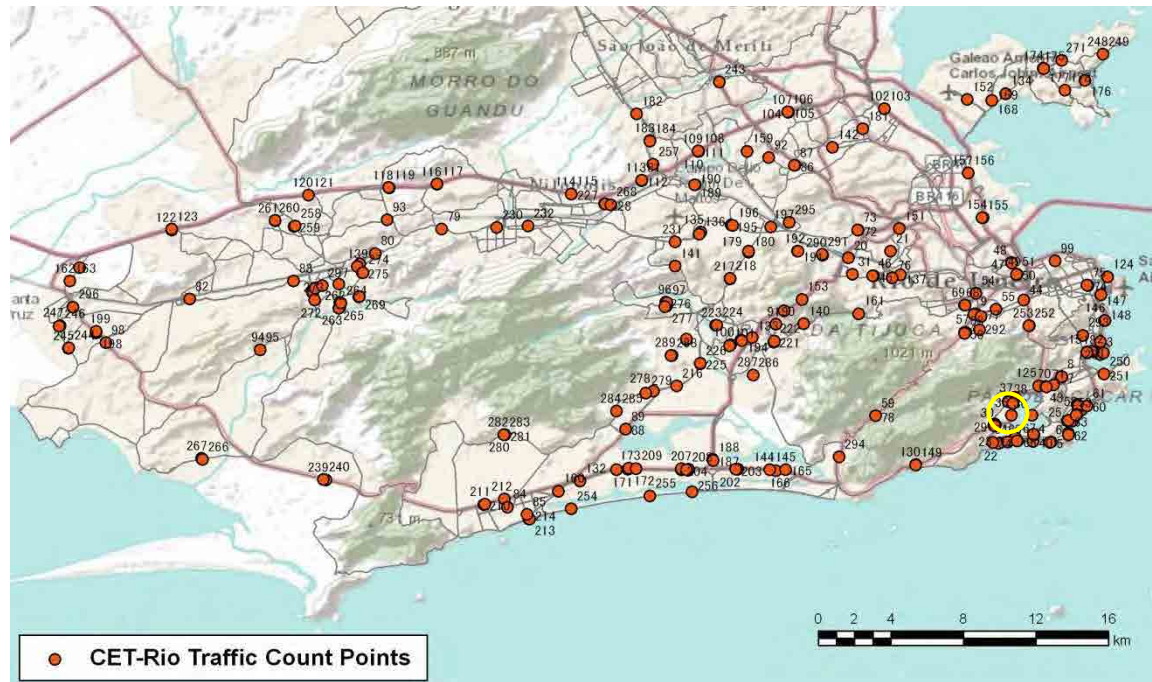

[Weekday]

[Weekend]

No.	Point	Towards
150	Av. Borges de Medeiros - Próx.2225	Leblon

[Location]

[Weekday]

[Weekend]

No.	Point	Towards
151	Av. Dom Helder Camara, próx. 4.242	Abolição

[Location]

[Weekday]

[Weekend]

No.	Point	Towards
152	Av 20 de Janeiro	Aeroporto

[Location]

[Weekday]

[Weekend]

No.	Point	Towards
153	Linha Amarela Km 5,6	Fundão

[Location]