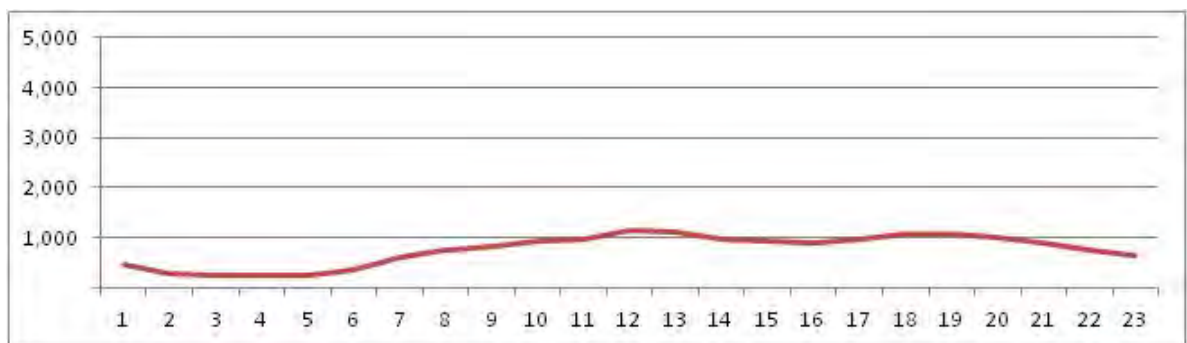

No.	Point	Towards
231	Estr.Japoré,957	Realengo

[Location]

[Weekday]

[Weekend]