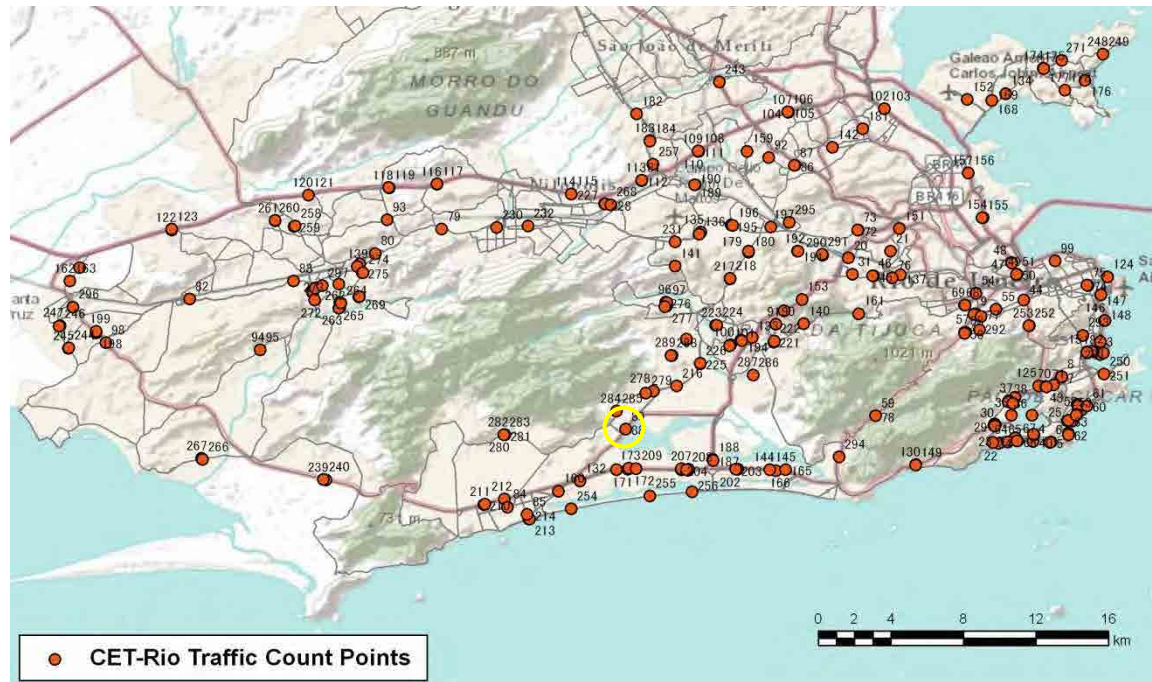

No.	Point	Towards
86	Av. Monsenhor Felix, prox rua Turiana	Irajá

[Location]

[Weekday]

[Weekend]

No.	Point	Towards
87	Av. Monsenhor Felix, prox rua Turiana	Madureira

[Location]

[Weekday]

[Weekend]

No.	Point	Towards
88	Av. Salvador Allende, prox portao 3	Av. Ayrton Senna

[Location]

[Weekday]

[Weekend]

No.	Point	Towards
89	Av. Salvador Allende, prox portao 3	Recreio

[Location]

[Weekday]

[Weekend]

No.	Point	Towards
90	Est. do Pau Ferro, prox ao n 893	Linha Amarela

[Location]

[Weekday]

[Weekend]

No.	Point	Towards
91	Est. do Pau Ferro, prox ao n 893	Est. do Guanumbi

[Location]

[Weekday]

[Weekend]