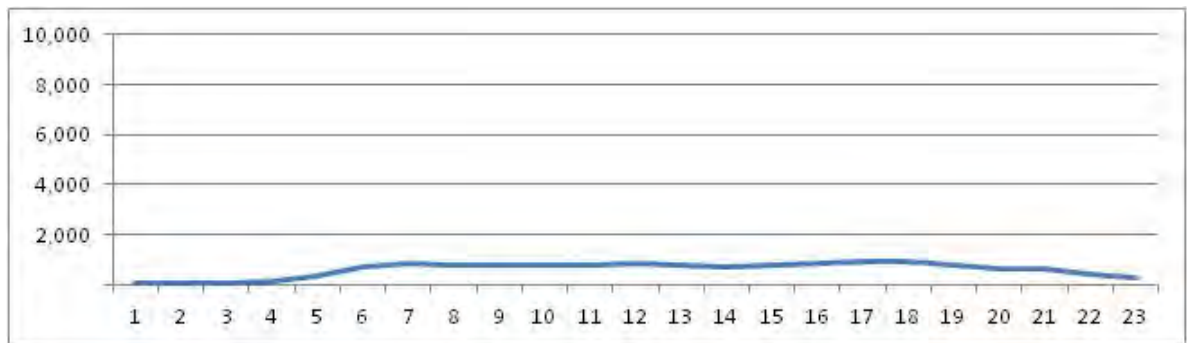

No.	Point	Towards
139	Rua Arthur Rios , próx. 929	BANGU

[Location]

[Weekday]

[Weekend]