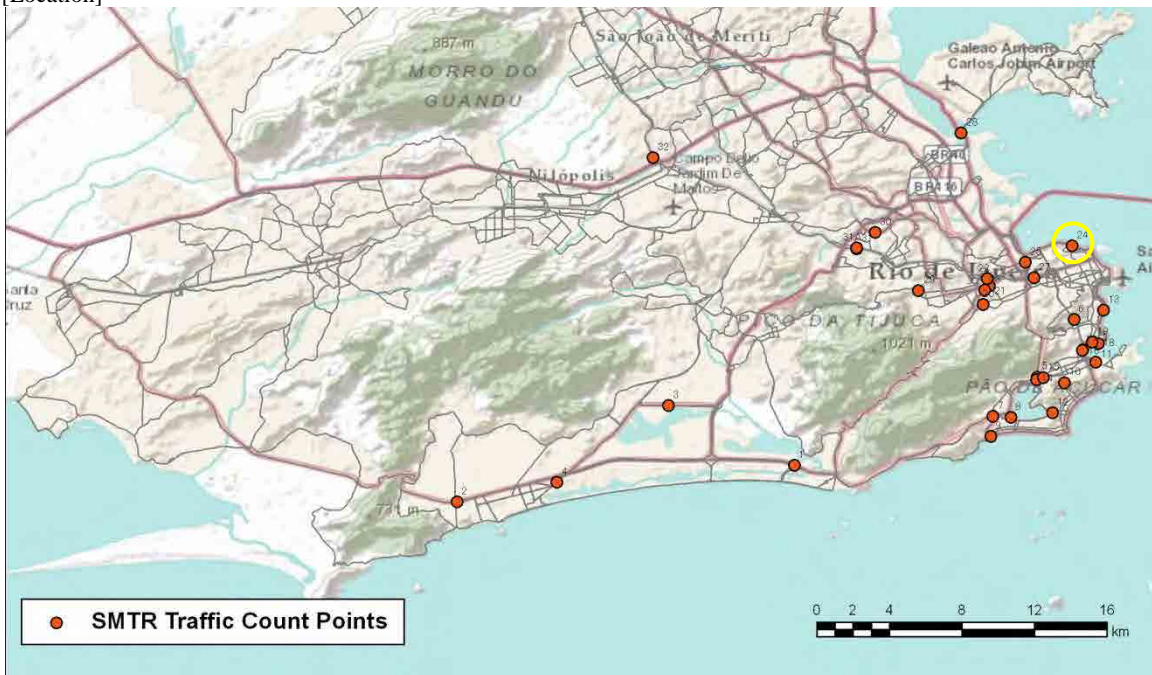

[Location]

[001-Centro]

Post	Local	Volumetric count	
		Date	Duration
24	Perimetral/AvRodriguesAlves	03/10/2011	06:00 - 19:59

[Location]

[001-Pres.Vargas]

Post	Local	Volumetric count	
		Date	Duration
25	AvFranciscoBicalhoalturaLeopoldina	03/10/2011	06:00 - 19:59