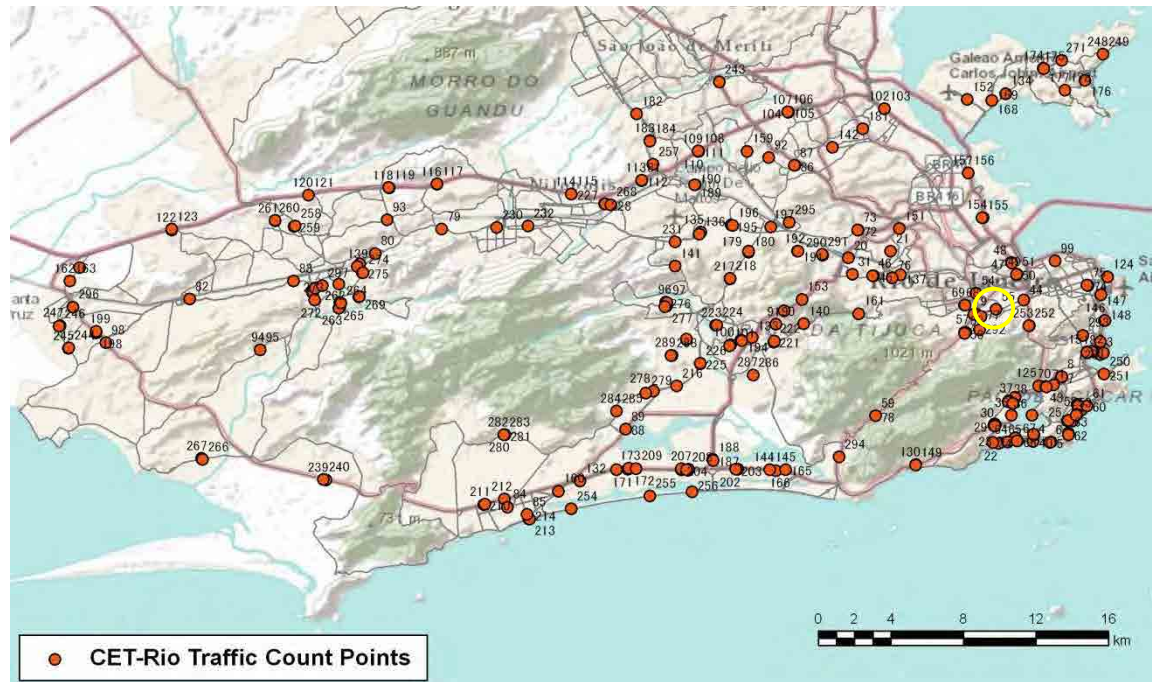

No.	Point	Towards
76	R. Hermengarda prox.n-478 e R.Thompson Flores	

[Location]

[Weekday]

[Weekend]

No.	Point	Towards
77	R. Conde de Bonfim próx. nº370	Usina

[Location]

[Weekday]

[Weekend]

No.	Point	Towards
78	Est. Furnas prox. n-1275	Alto Boa Vista

[Location]

[Weekday]

[Weekend]

No.	Point	Towards
79	Av. Santa Cruz, prox. n. 8.264	Campo Grande

[Location]

[Weekday]

[Weekend]