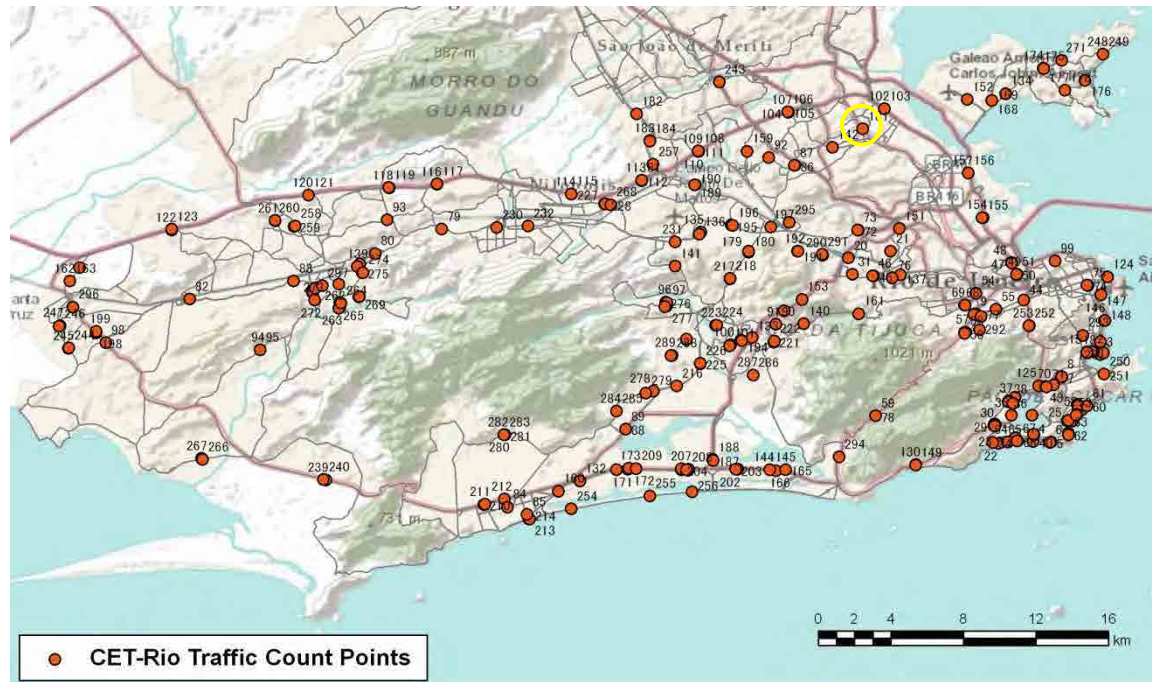

[Weekday]

[Weekend]

No.	Point	Towards
180	Candido Benício,1154	Praça Seca

[Location]

[Weekday]

[Weekend]

No.	Point	Towards
181	Bento Cardoso,835	Parada Lucas

[Location]