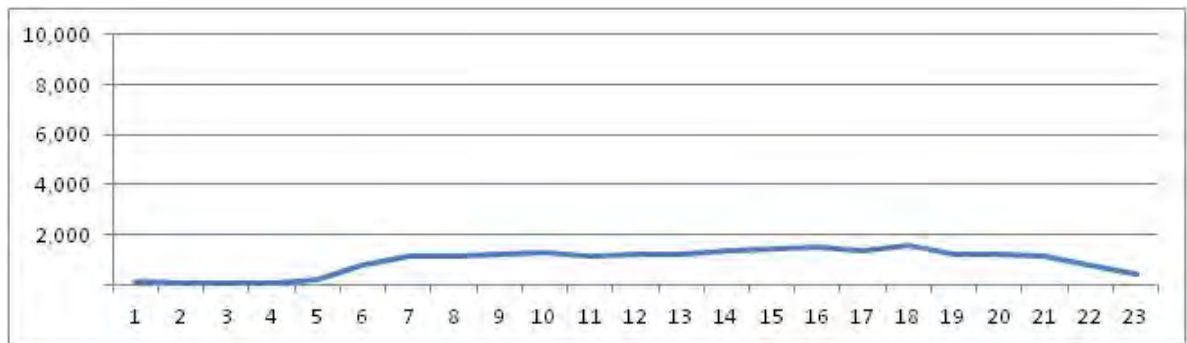

No.	Point	Towards
54	R Sao Francisco Xavier prox. a Pca Maracana	

[Location]

[Weekday]

[Weekend]

No.	Point	Towards
55	Av Heitor Beltrao prox. R Marques de Valenca	

[Location]

[Weekday]

[Weekend]