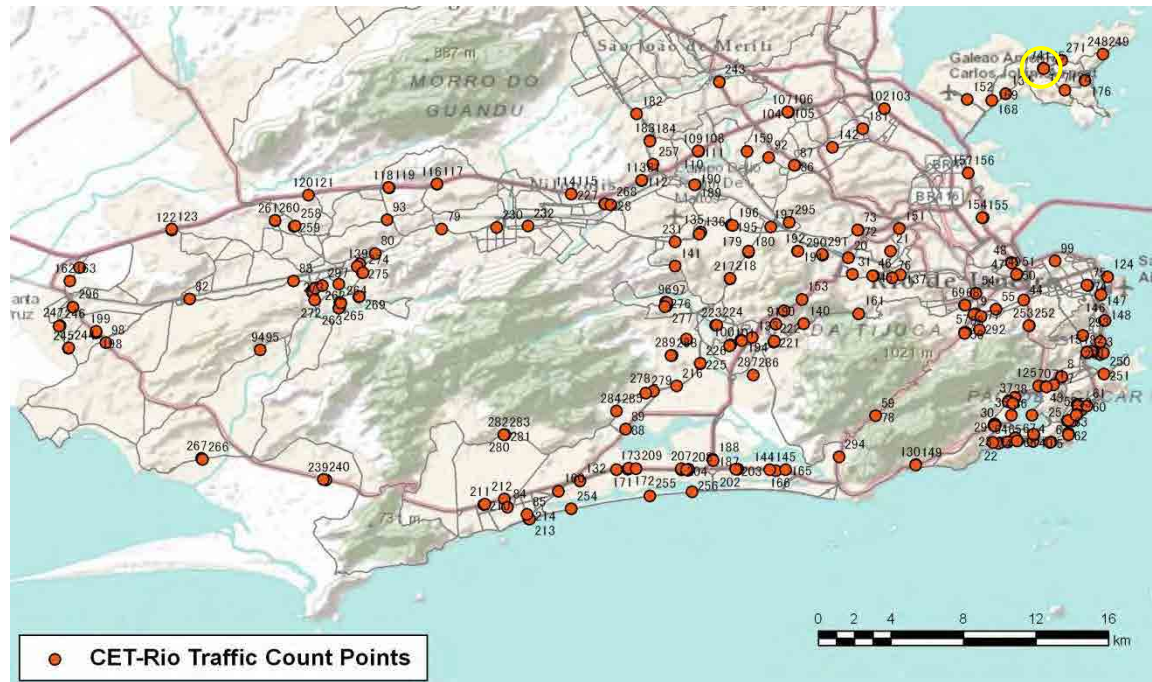

No.	Point	Towards
174	Paulo e Silva,400	Jd.Guanabara

[Location]