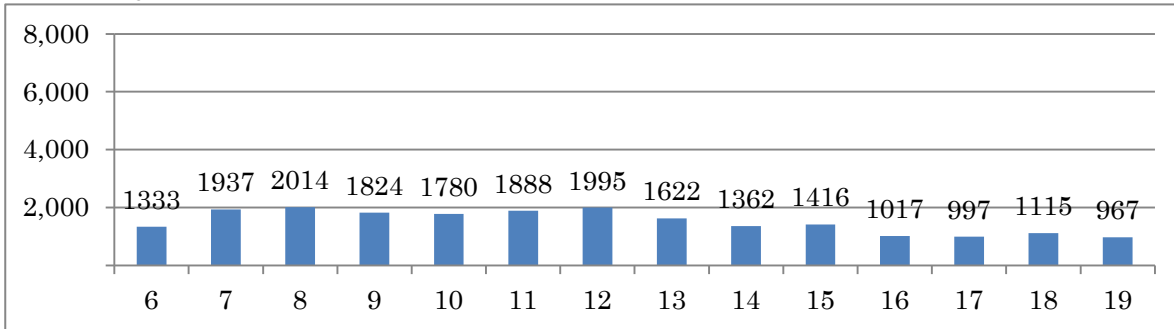

[Location]

[001-Centro]

Post	Local	Volumetric count	
		Date	Duration
24	Perimetral/AvRodriguesAlves	03/10/2011	06:00 - 19:59

[Location]

[001-Pres.Vargas]

Post	Local	Volumetric count	
		Date	Duration
25	AvFranciscoBicalhoalturaLeopoldina	03/10/2011	06:00 - 19:59