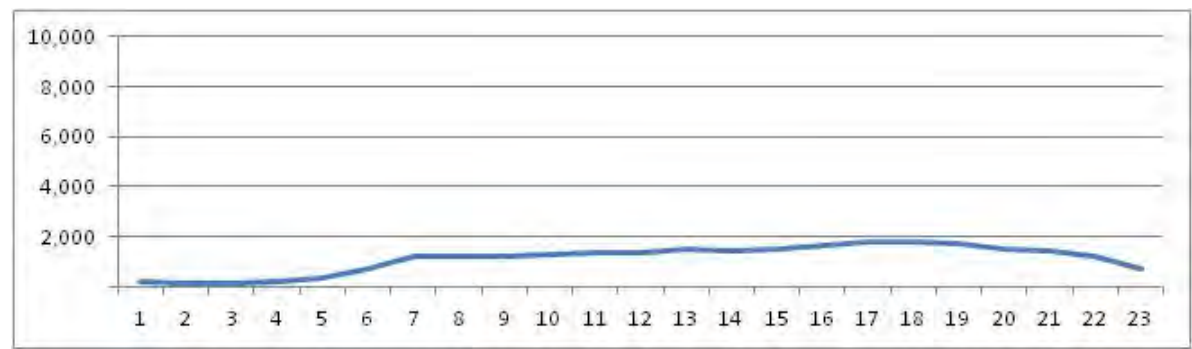

No.	Point	Towards
229	Av.Sta.Cruz	Campo Grande

[Location]

[Weekday]

[Weekend]