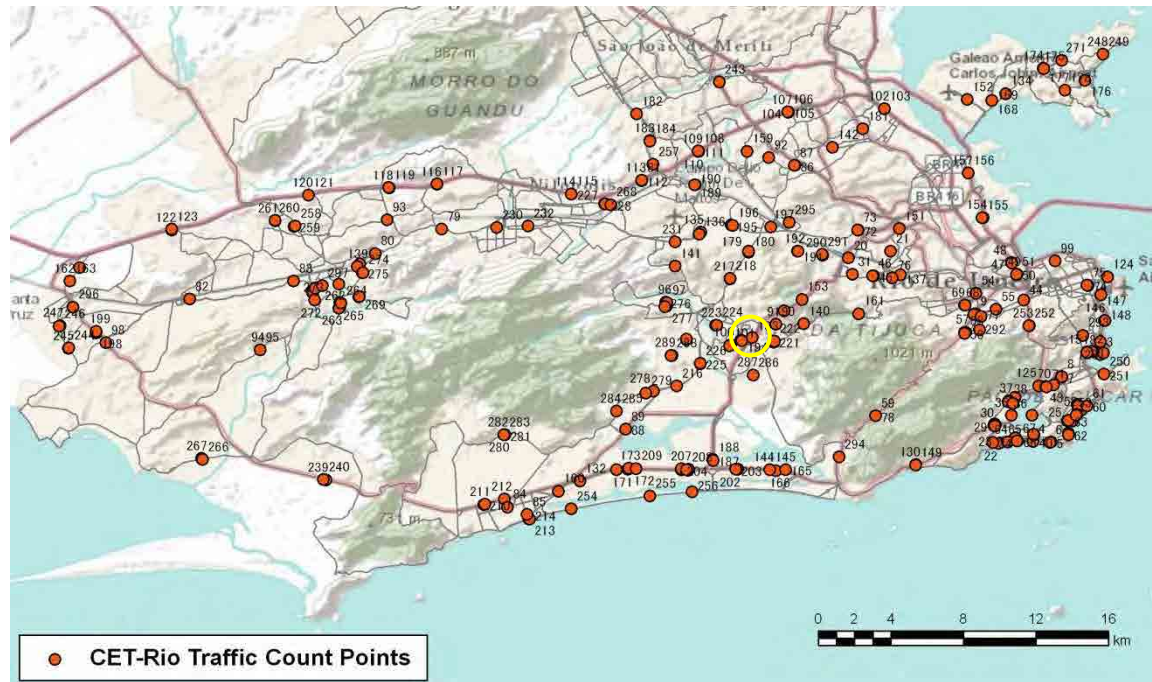

[Weekday]

[Weekend]

No.	Point	Towards
132	Av. das Américas, próx. 12.141	Central - Centro

[Location]

[Weekday]

[Weekend]

No.	Point	Towards
133	Linha Amarela Km 14 - Fx -1	Barra

[Location]

[Weekday]

[Weekend]

No.	Point	Towards
134	Est. do Galeão - Prox. n. 4.100	Ilha

[Location]

[Weekday]

[Weekend]

No.	Point	Towards
135	Av. Jambeiro, próx. 620	V.Valqueire

[Location]