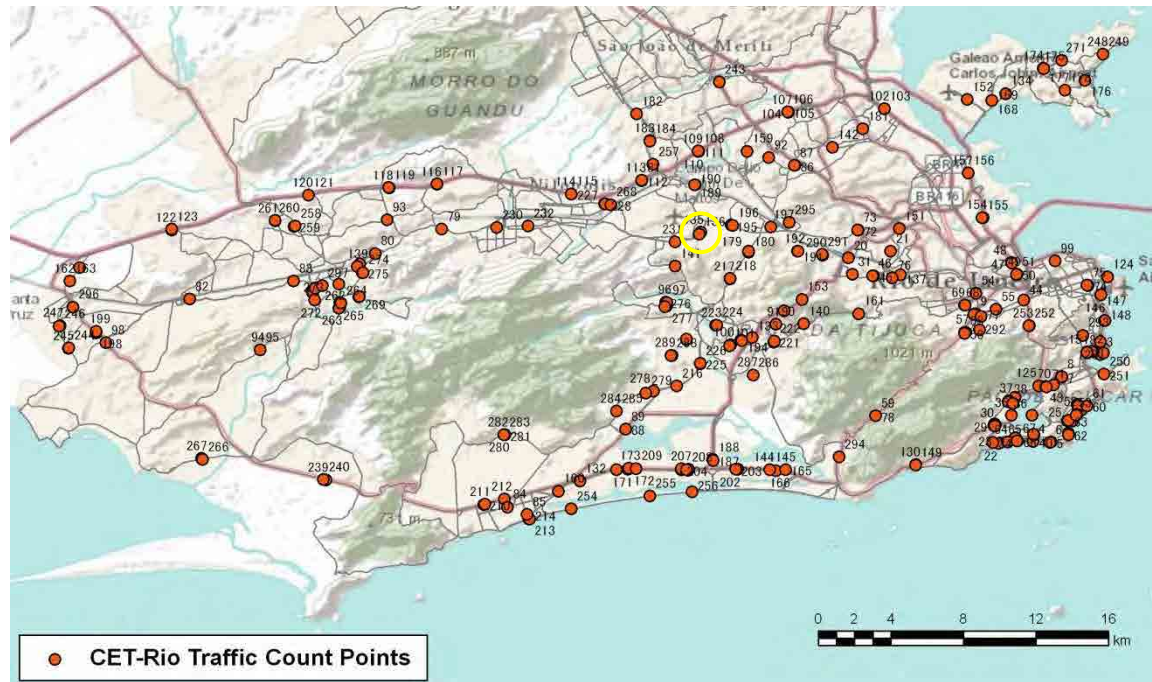

[Weekday]

[Weekend]

No.	Point	Towards
134	Est. do Galeão - Prox. n. 4.100	Ilha

[Location]

[Weekday]

[Weekend]

No.	Point	Towards
135	Av. Jambeiro, próx. 620	V.Valqueire

[Location]

[Weekday]

[Weekend]

No.	Point	Towards
136	Av. Jambeiro, próx. 815	V.Valqueire

[Location]

[Weekday]

[Weekend]

No.	Point	Towards
137	Rua Arquias Cordeiro - Prox. n. 112	Engenho Novo

[Location]