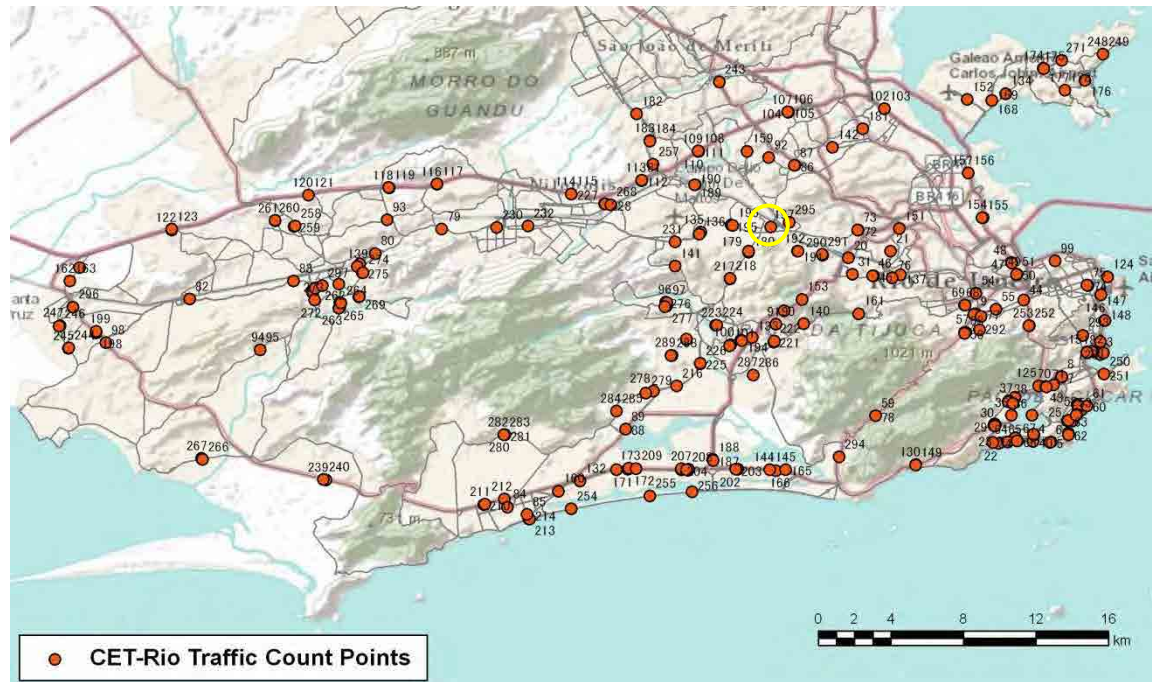

[Weekday]

[Weekend]

No.	Point	Towards
198	Felipe Cardoso,802	P. Guaratiba

[Location]

[Weekday]

[Weekend]

No.	Point	Towards
199	Felipe Cardoso,777	Av.Brasil

[Location]