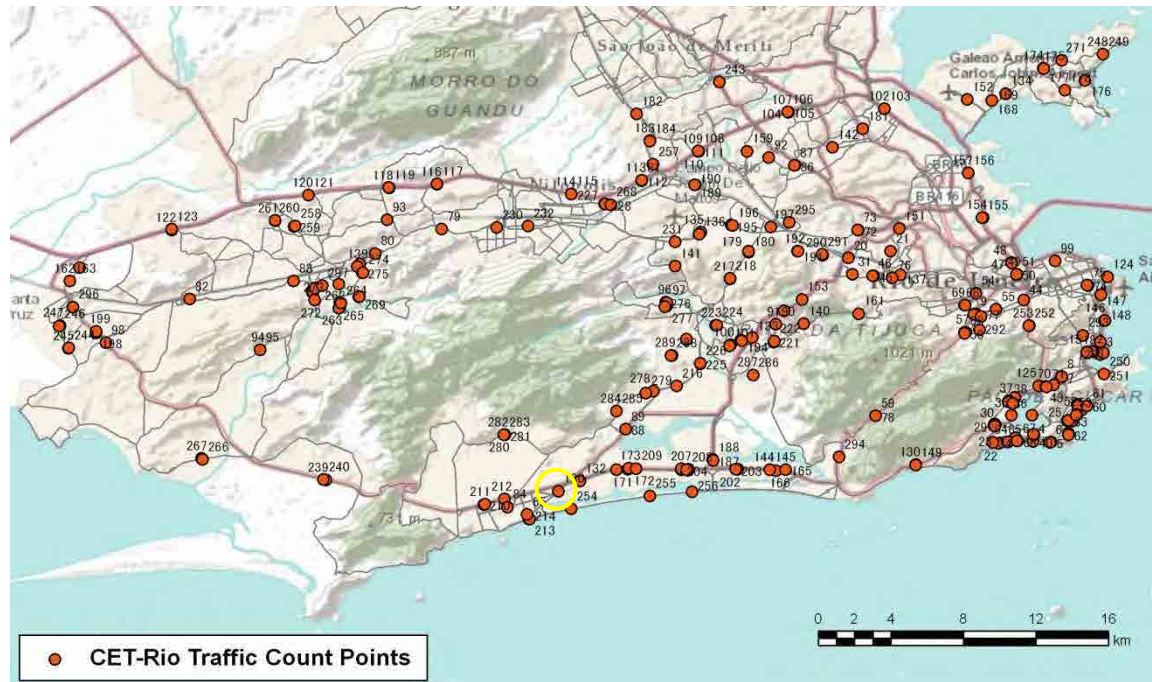

[Weekday]

[Weekend]

No.	Point	Towards
158	Linha Amarela Km 12,2	Barra

[Location]

[Weekday]

[Weekend]

No.	Point	Towards
159	Av. dos Italianos, próx. 933	Acari

[Location]

[Weekday]

[Weekend]

No.	Point	Towards
160	Av. Alfredo B. Silveira, prox. 1.270	Recreio

[Location]

[Weekday]

[Weekend]

No.	Point	Towards
161	Av. Menezes Cortes, Km 5,4	Jacarepaguá

[Location]