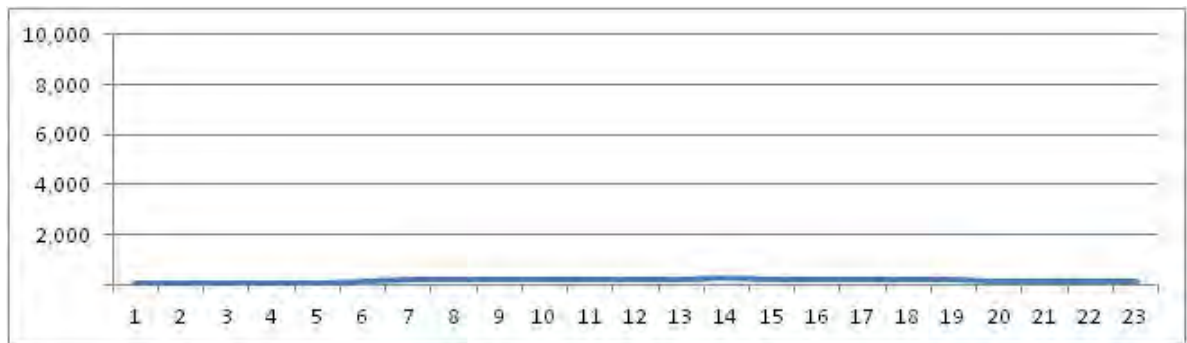

No.	Point	Towards
82	Av. Cesario de Mello, prox. n 13.604	Campo Grande

[Location]

[Weekday]

[Weekend]

No.	Point	Towards
83	Av. Cesario de Mello, prox n 4.408	Bangu

[Location]

[Weekday]

[Weekend]