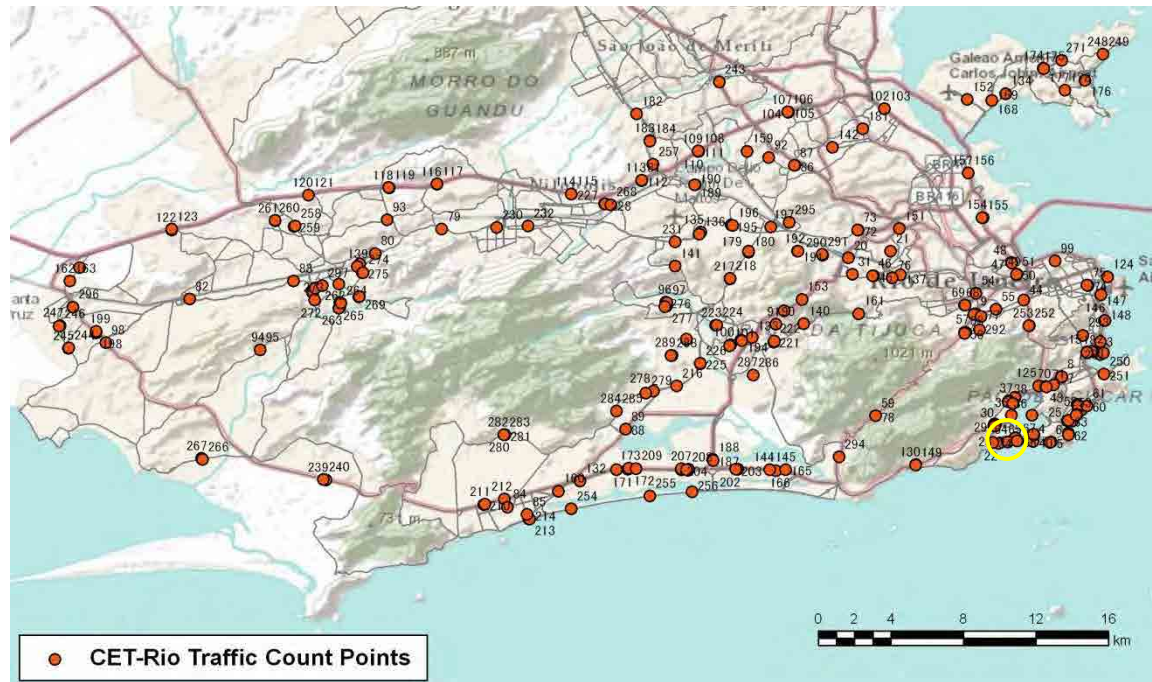

No.	Point	Towards
64	Av.Delfim Moreira prox. n-426	Niemeyer

[Location]