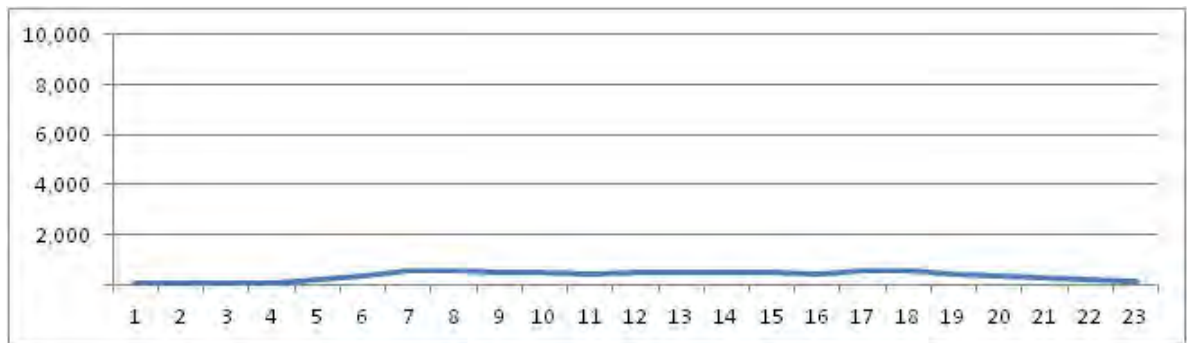

[Weekday]

[Weekend]

No.	Point	Towards
238	Augusto Vasconc,964	Campo Grande

[Location]

[Weekday]

[Weekend]

No.	Point	Towards
239	Américas,28705	Guaratiba

[Location]