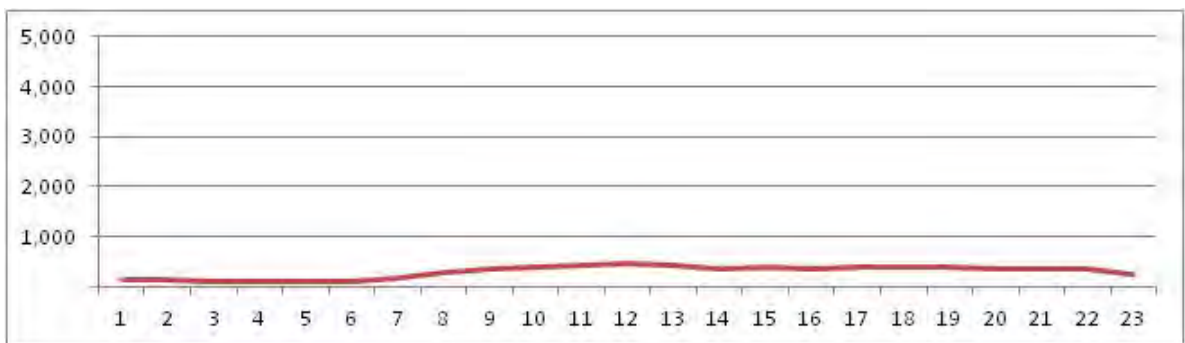

No.	Point	Towards
159	Av. dos Italianos, próx. 933	Acari

[Location]

[Weekday]

[Weekend]