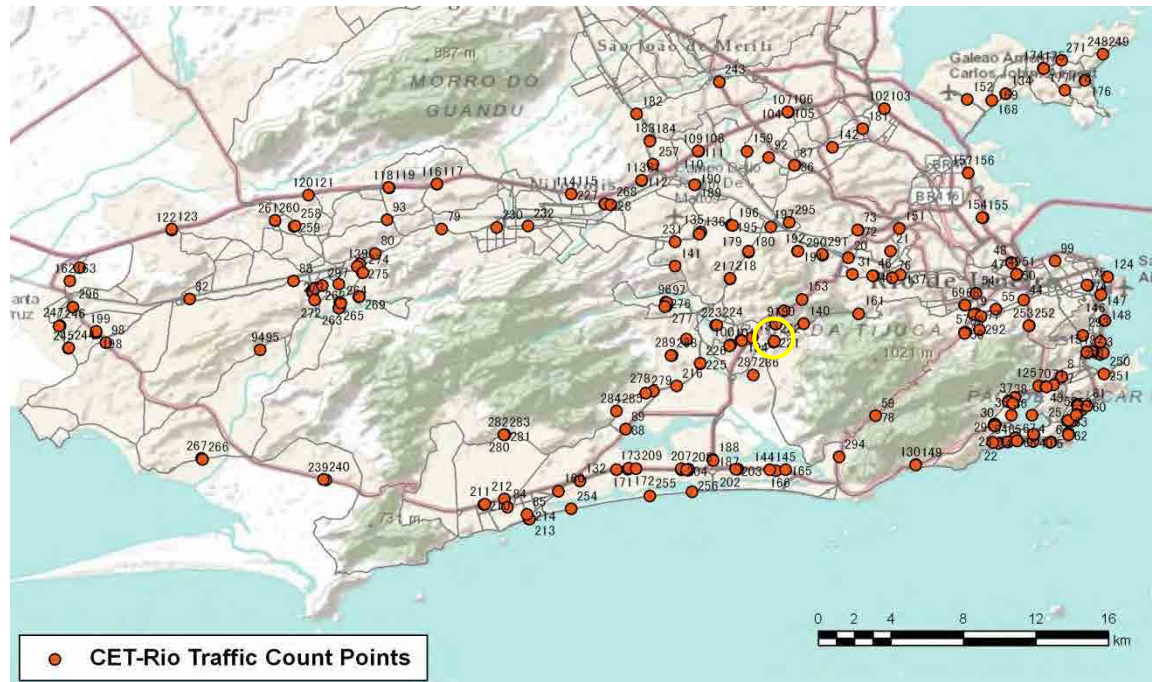

[Weekday]

[Weekend]

No.	Point	Towards
222	Estr.Geminiano Góis,331	JPA

[Location]

[Weekday]

[Weekend]

No.	Point	Towards
223	Estr. Tindiba, 1103	Pechincha

[Location]