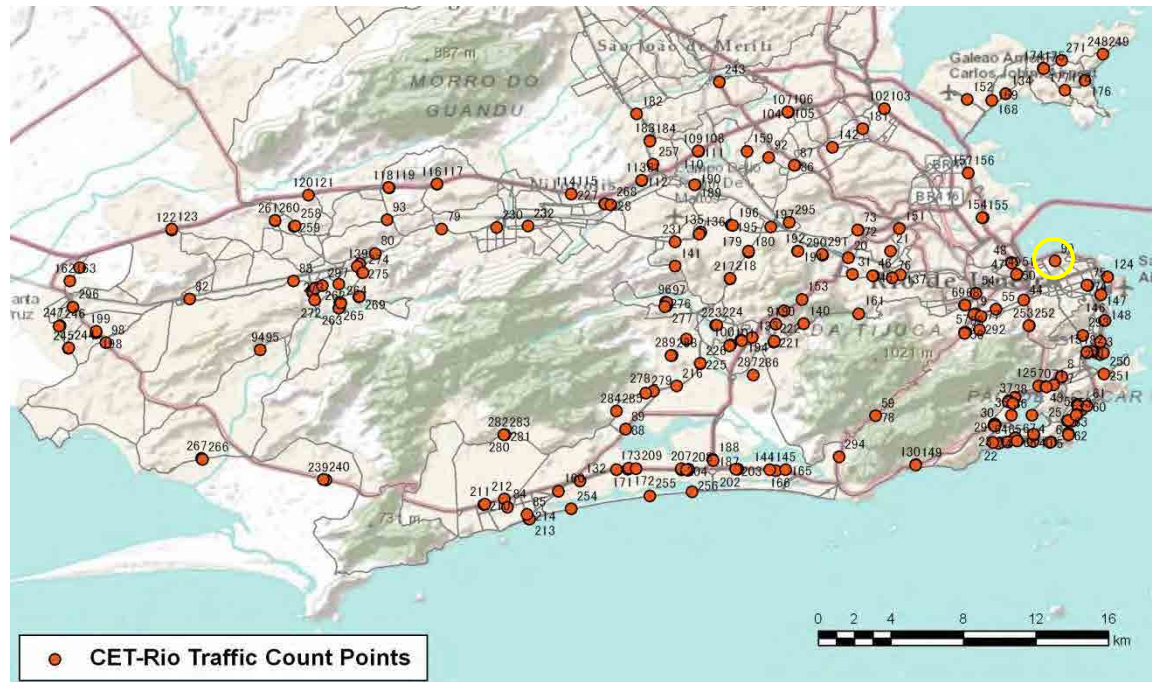

[Weekend]

No.	Point	Towards
98	Est. da Pedra, próx ao n. 178	Santa Cruz

[Location]

[Weekday]

[Weekend]

No.	Point	Towards
99	Rua Rivadavia Correa, prox ao n 163	Av. Rodrigues Alves

[Location]

[Weekday]

[Weekend]

No.	Point	Towards
100	Rua Retiro dos Artistas, prox. n 1.420	Retiro dos Artistas

[Location]

[Weekday]

[Weekend]

No.	Point	Towards
101	Rua Retiro dos Artistas, prox. n 1.420	R. Edgard Werneck

[Location]

[Weekday]

[Weekend]

No.	Point	Towards
102	Av Brasil km 12,8	Pista Central Sentido Santa Cruz

[Location]

[Weekday]

[Weekend]

No.	Point	Towards
103	Av. Brasil Km 12,8	Pista Lateral Sentido Santa Cruz

[Location]