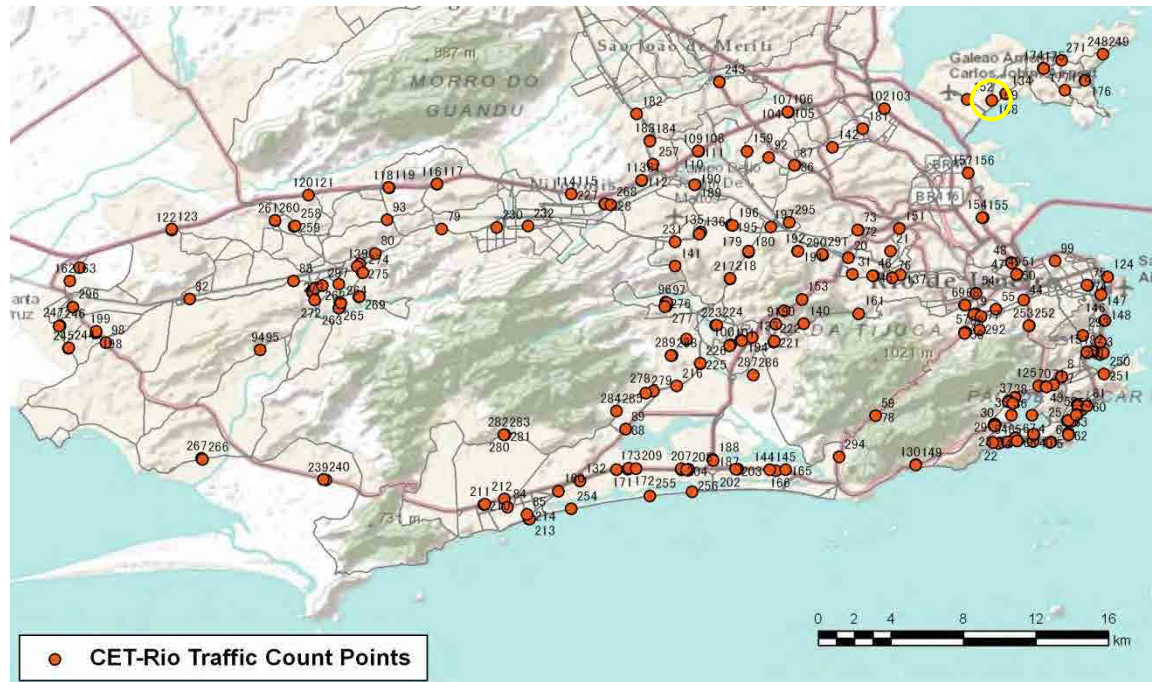

[Weekday]

[Weekend]

No.	Point	Towards
168	Estr.Canárias,318	Ilha-

[Location]

[Weekday]

[Weekend]

No.	Point	Towards
169	Estr.Canárias,318	Centro-

[Location]