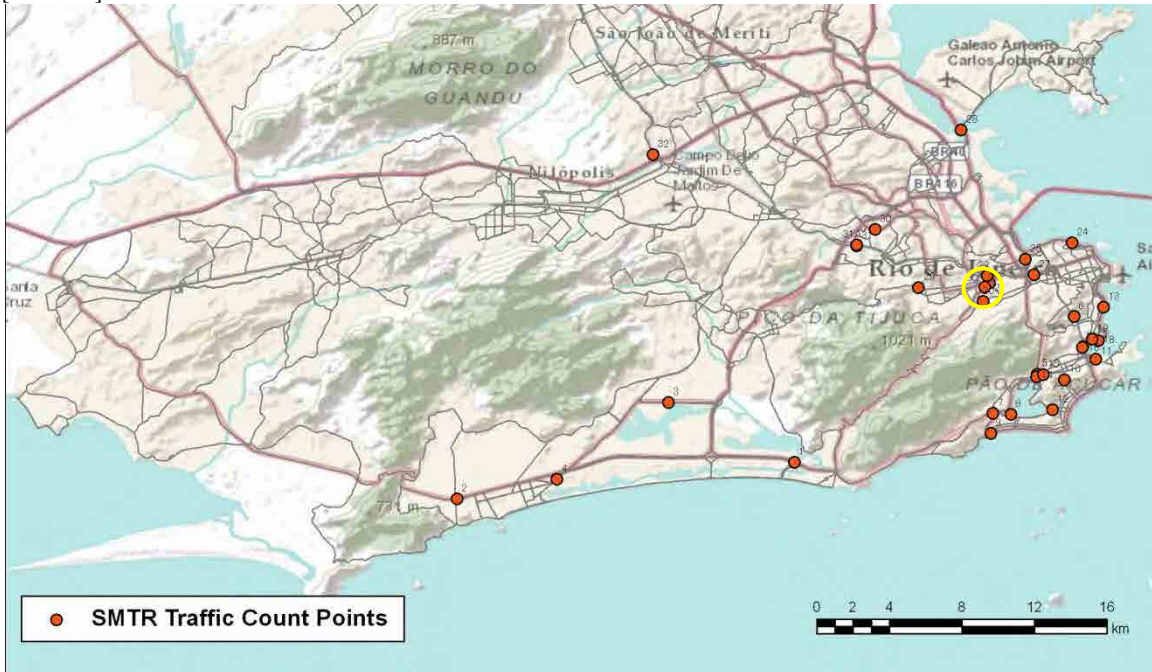

[Location]

[001-Centro]

Post	Local	Volumetric count	
		Date	Duration
24	Perimetral/AvRodriguesAlves	03/10/2011	06:00 - 19:59

[Location]

[001-Pres.Vargas]

Post	Local	Volumetric count	
		Date	Duration
25	AvFranciscoBicalhoalturaLeopoldina	03/10/2011	06:00 - 19:59