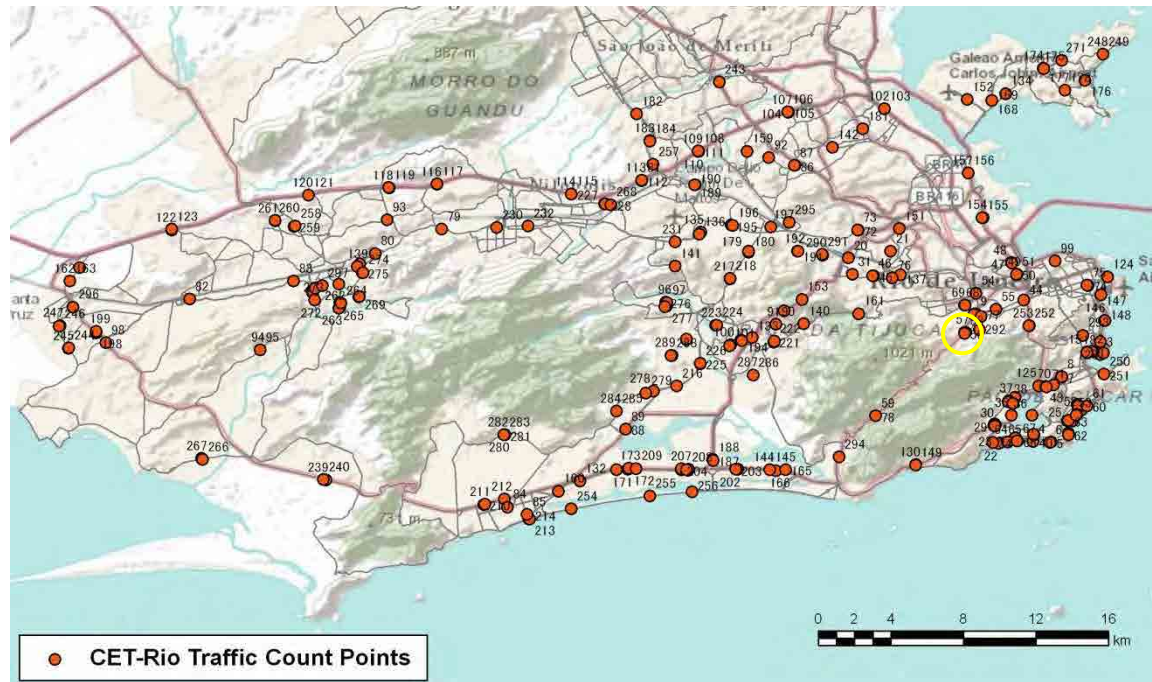

No.	Point	Towards
56	R Uruguai prox. n-380 e a R Conde de Bonfim	

[Location]