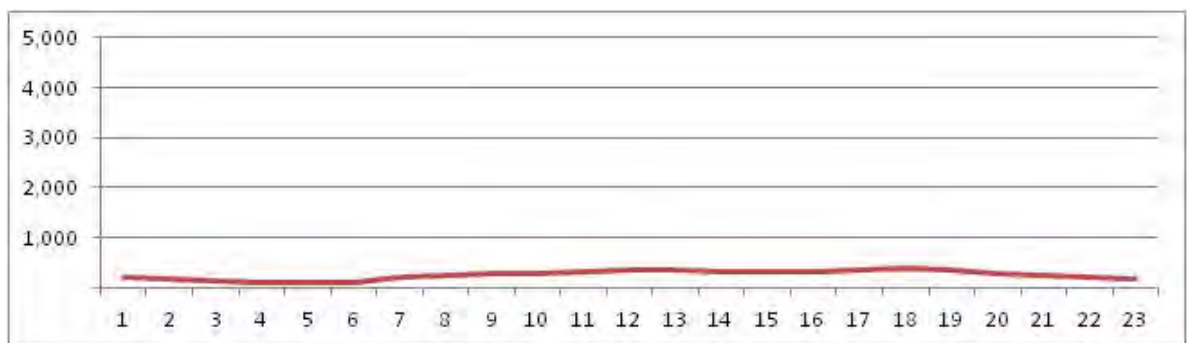

No.	Point	Towards
58	R Conde de Bonfim prox n-719	Saens Pena

[Location]

[Weekday]

[Weekend]