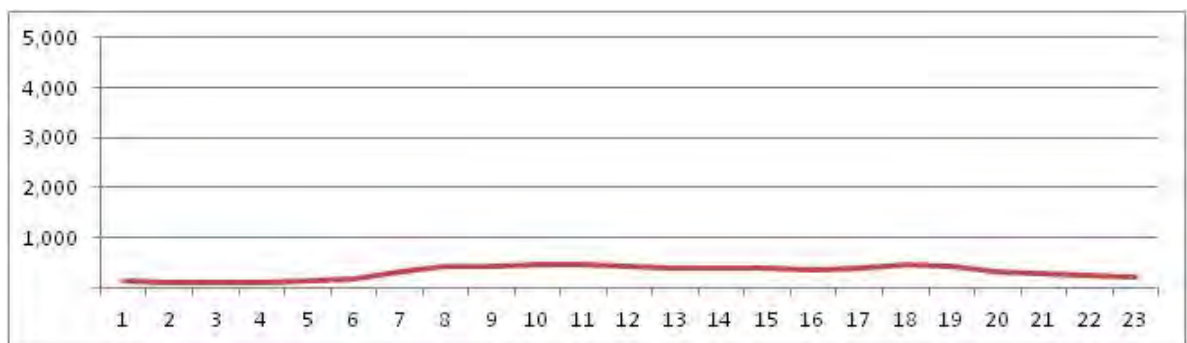

[Weekday]

[Weekend]

No.	Point	Towards
238	Augusto Vasconc,964	Campo Grande

[Location]

[Weekday]

[Weekend]

No.	Point	Towards
239	Américas,28705	Guaratiba

[Location]