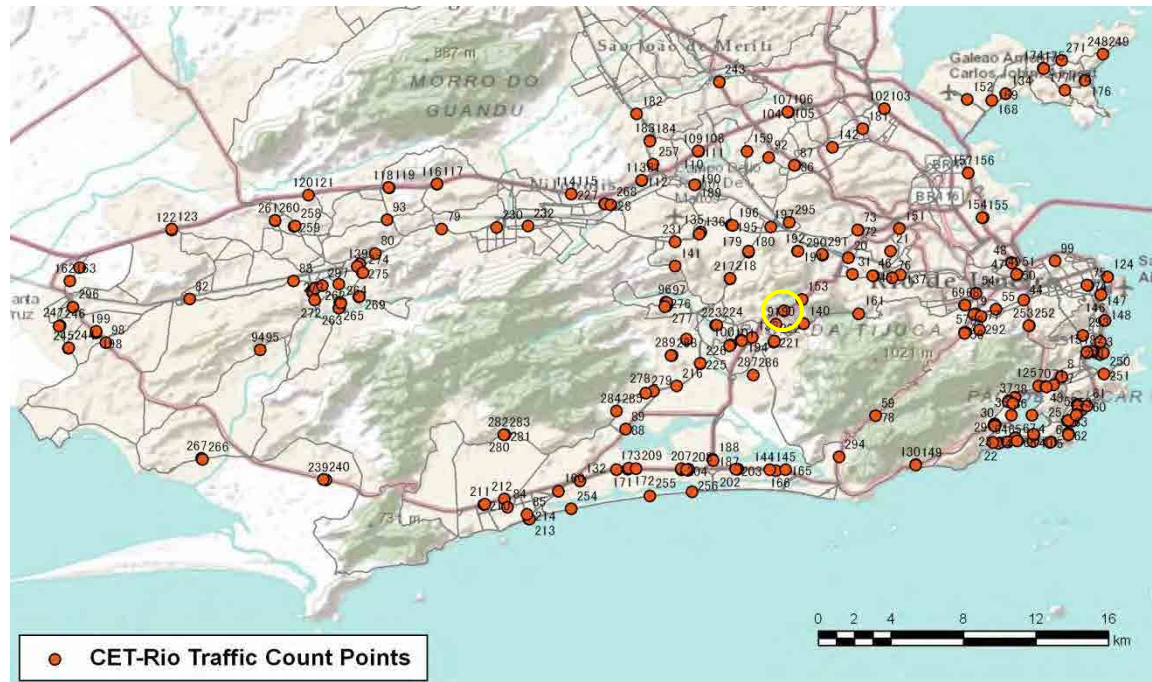

[Weekday]

[Weekend]

No.	Point	Towards
156	Linha vermelha Km 5,5	Centro

[Location]

[Weekday]

[Weekend]

No.	Point	Towards
157	Linha vermelha Km 5,5	Ilha

[Location]

[Weekday]

[Weekend]

No.	Point	Towards
158	Linha Amarela Km 12,2	Barra

[Location]

[Weekday]

[Weekend]

No.	Point	Towards
159	Av. dos Italianos, próx. 933	Acari

[Location]