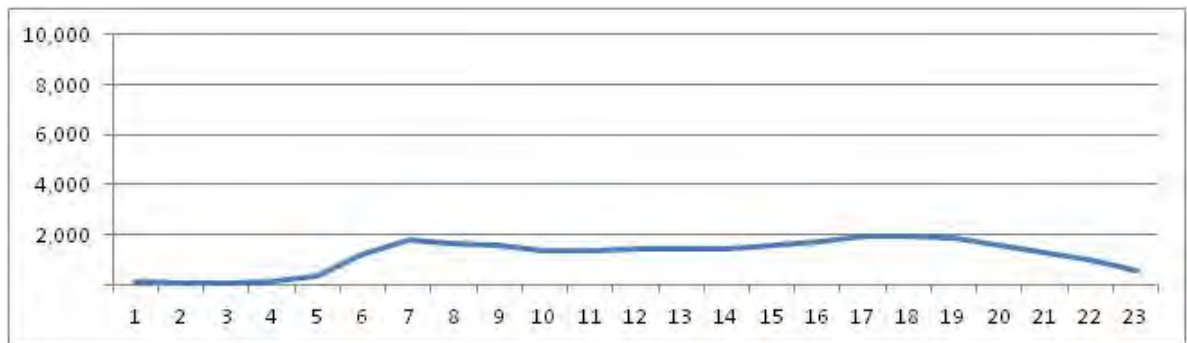

No.	Point	Towards
88	Av. Salvador Allende, prox portao 3	Av. Ayrton Senna

[Location]

[Weekday]

[Weekend]

No.	Point	Towards
89	Av. Salvador Allende, prox portao 3	Recreio

[Location]

[Weekday]

[Weekend]