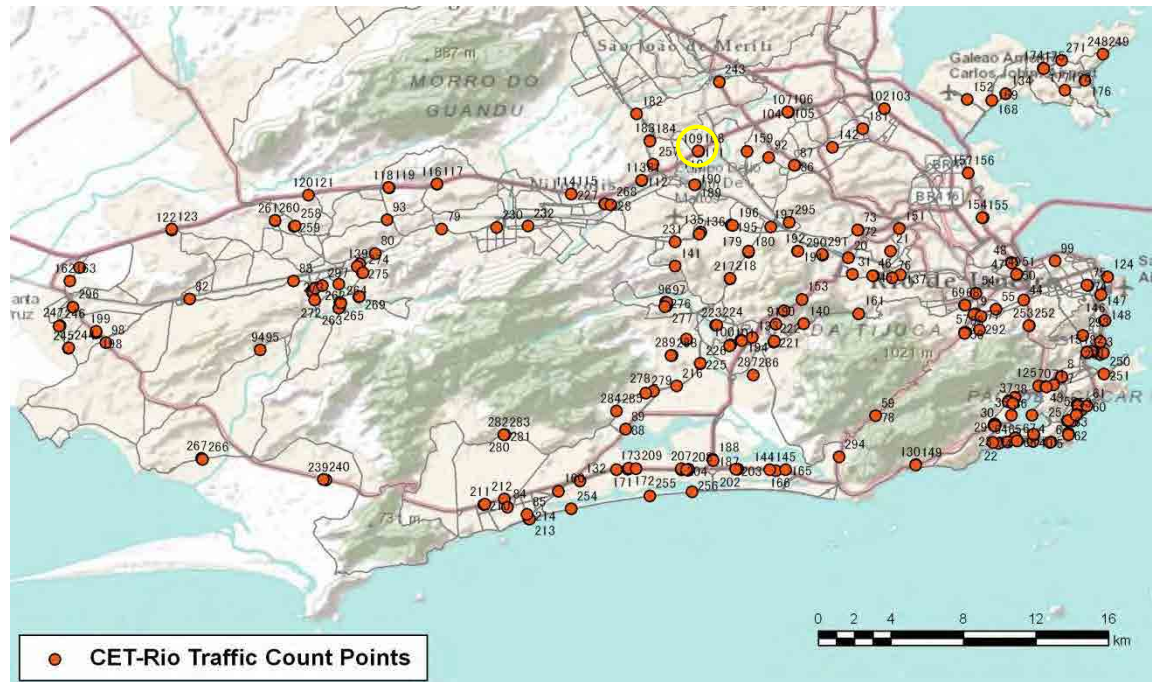

[Weekday]

[Weekend]

No.	Point	Towards
106	Av. Brasil Km 18,8	Pista Lateral Sentido Santa Cruz

[Location]

[Weekday]

[Weekend]

No.	Point	Towards
107	Av. Brasil Km 18,8	Pista Lateral Sentido Centro

[Location]

[Weekday]

[Weekend]

No.	Point	Towards
108	Av. Brasil Km 24,3	Pista Lateral Sentido Santa Cruz

[Location]

[Weekday]

[Weekend]

No.	Point	Towards
109	Av. Brasil km 24,3	Pista Lateral Sentido Centro

[Location]

[Weekday]

[Weekend]

No.	Point	Towards
110	Av. Brasil km 24,3	Pista Central Sentido Centro

[Location]

[Weekday]

[Weekend]

No.	Point	Towards
111	Av. Brasil, Km 24,3	Pista Central Sentido Santa Cruz

[Location]