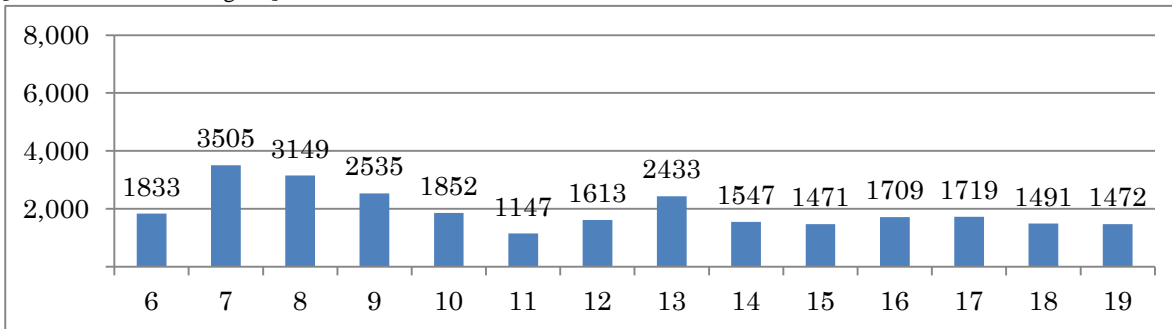

[Location]

[IPC-Pres.Vargas-PistaCentral]

[IPM-Pres.Vargas-PistaMarginal]

Post	Local	Volumetric count	
		Date	Duration
27	AvPresVargas	29/09/2011	06:00 - 09:59

[Location]

[IPC-Centro-PistaCentral]

[IPM-Centro-PistaMarginal]