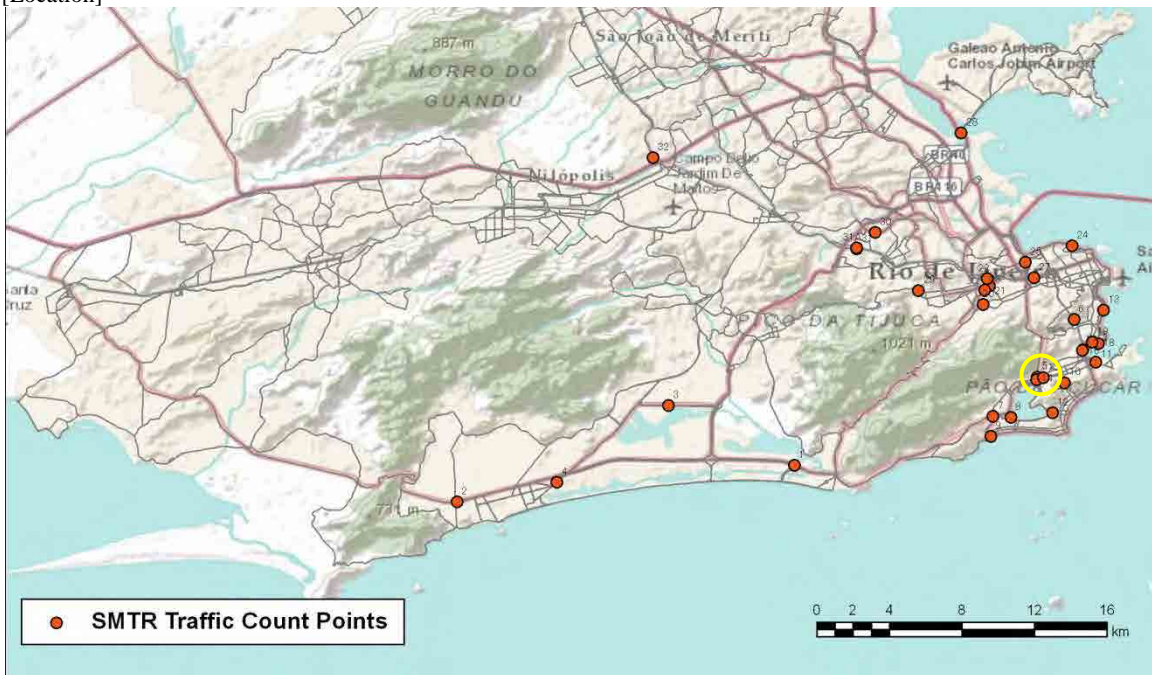

Post	Local	Volumetric count	
		Date	Duration
15	RuaHumaita	23/09/2011	16:00 - 19:59

[Location]