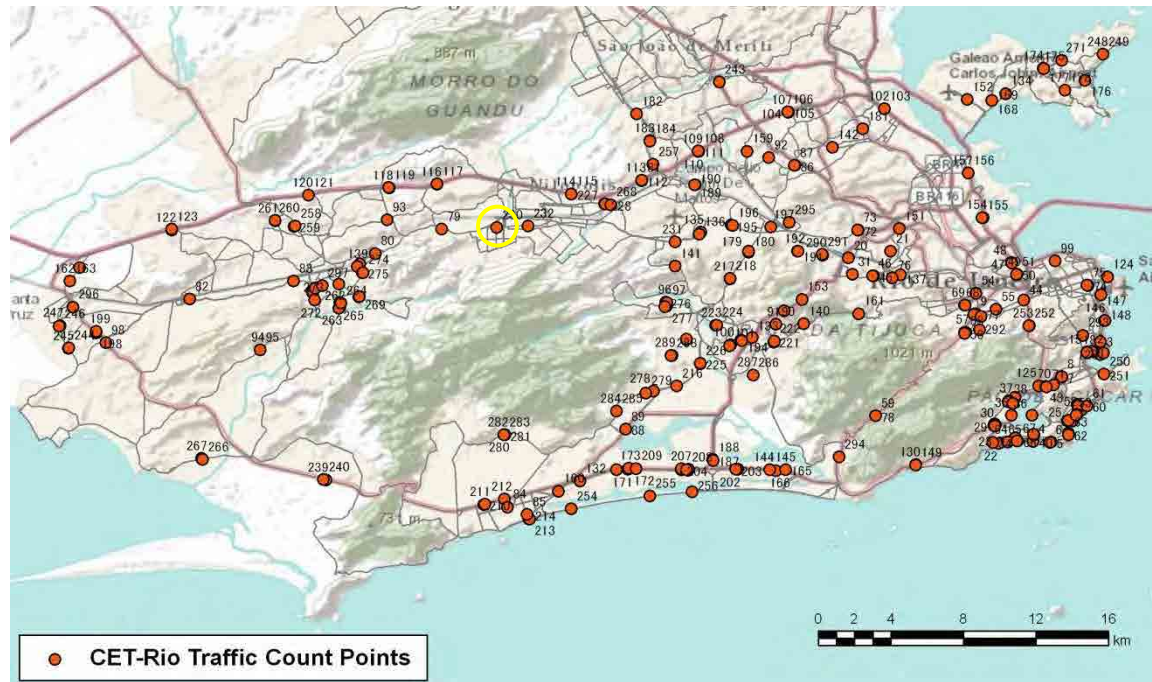

[Weekday]

[Weekend]

No.	Point	Towards
230	Rua da Feira,748	Bangu

[Location]

[Weekday]

[Weekend]

No.	Point	Towards
231	Estr.Japoré,957	Realengo

[Location]