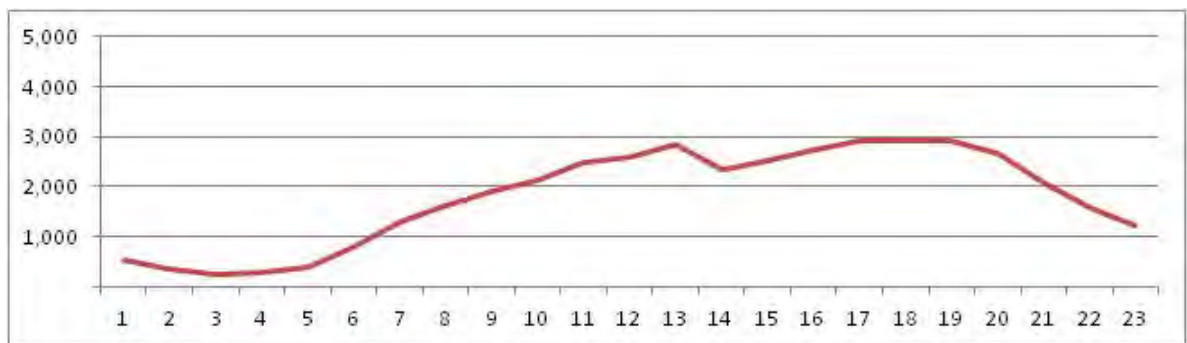

[Weekday]

[Weekend]

No.	Point	Towards
158	Linha Amarela Km 12,2	Barra

[Location]

[Weekday]

[Weekend]

No.	Point	Towards
159	Av. dos Italianos, próx. 933	Acari

[Location]