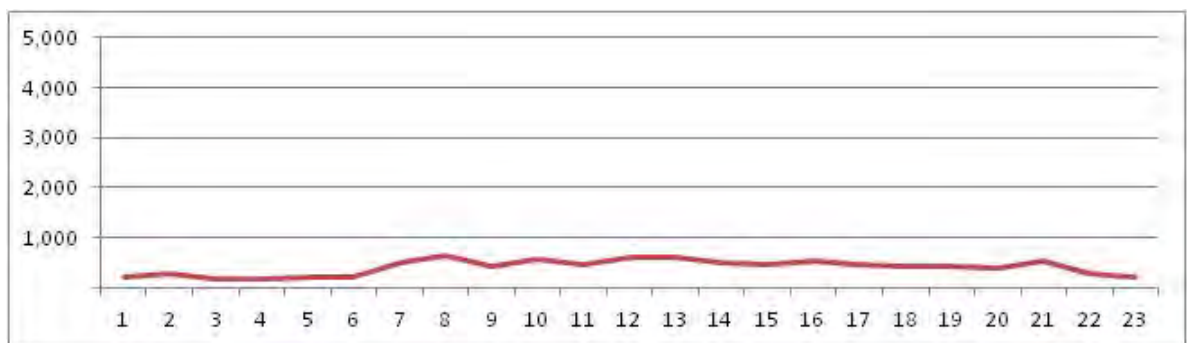

[Weekday]

[Weekend]

No.	Point	Towards
212	Américas,16100	Recreio

[Location]

[Weekday]

[Weekend]

No.	Point	Towards
213	Lucio Costa,16400	Barra

[Location]