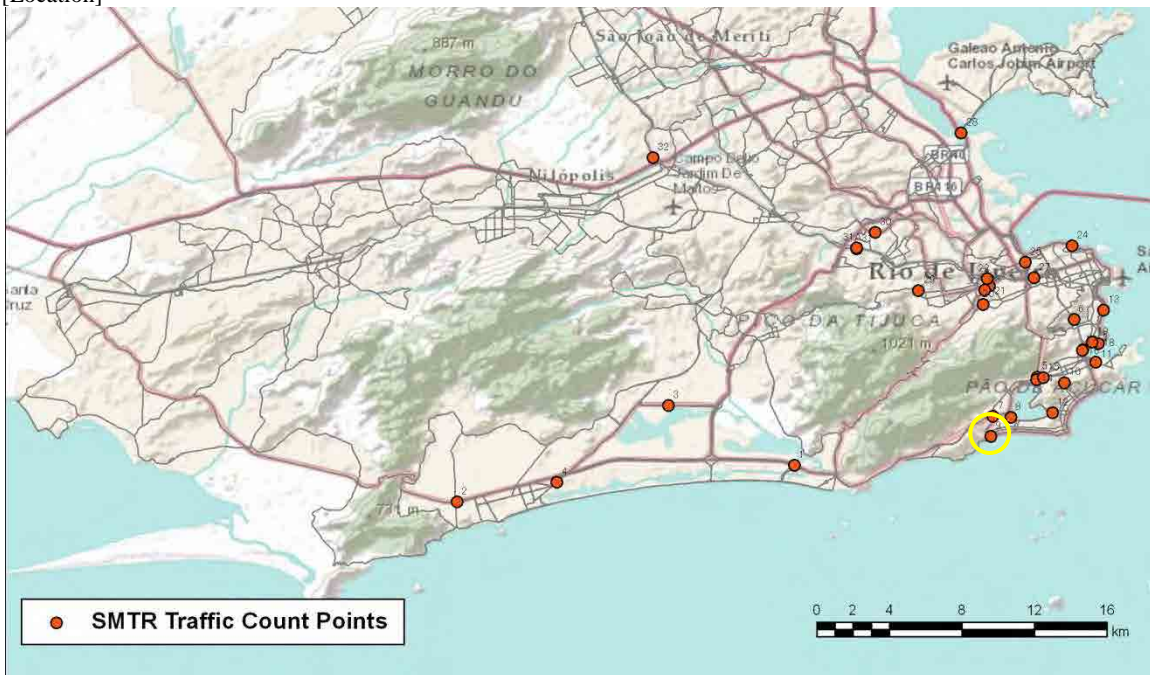

[Location]

[001 - Jd Botânico]

[002 - Ipanema]

Post	Local	Volumetric count	
		Date	Duration
9	AvDelfimMoreira	20/09/2011	06:00 - 09:59

[Location]

[1BR - Barra]

[1LB - Leblon]

[2LB - Leblon]