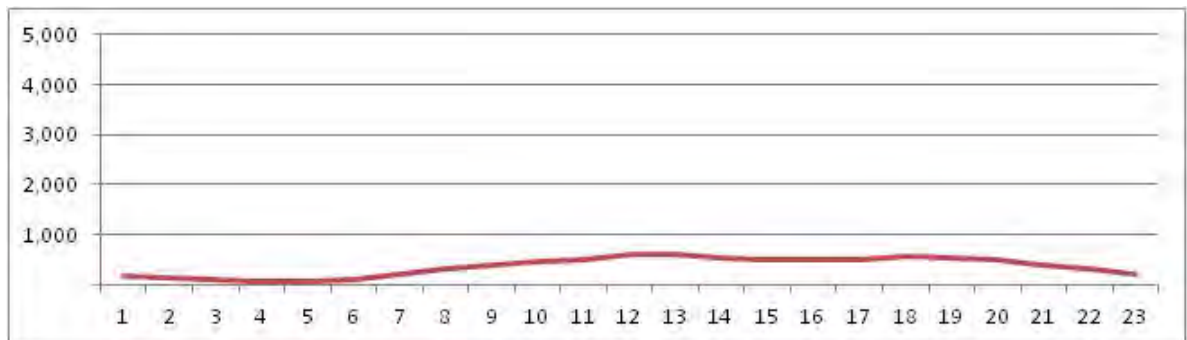

No.	Point	Towards
56	R Uruguai prox. n-380 e a R Conde de Bonfim	

[Location]

[Weekday]

[Weekend]

No.	Point	Towards
57	R Conde de Bonfim prox. n-690	Usina

[Location]

[Weekday]

[Weekend]