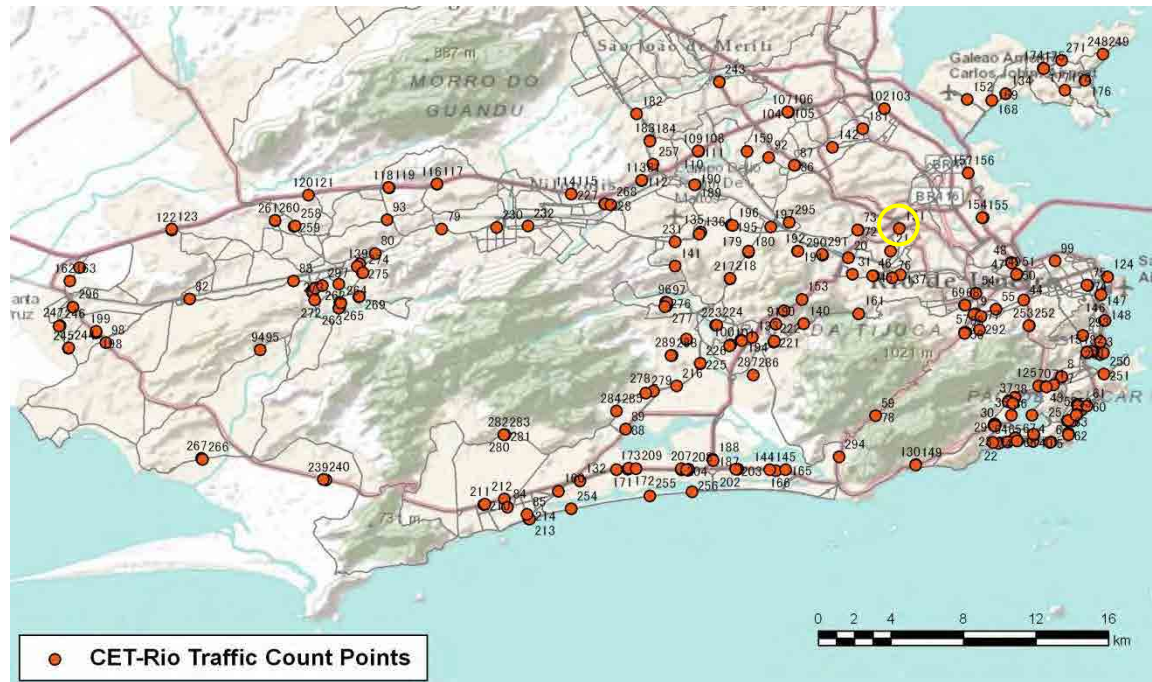

[Weekday]

[Weekend]

No.	Point	Towards
150	Av. Borges de Medeiros - Próx.2225	Leblon

[Location]

[Weekday]

[Weekend]

No.	Point	Towards
151	Av. Dom Helder Camara, próx. 4.242	Abolição

[Location]

[Weekday]

[Weekend]

No.	Point	Towards
152	Av 20 de Janeiro	Aeroporto

[Location]

[Weekday]

[Weekend]

No.	Point	Towards
153	Linha Amarela Km 5,6	Fundão

[Location]