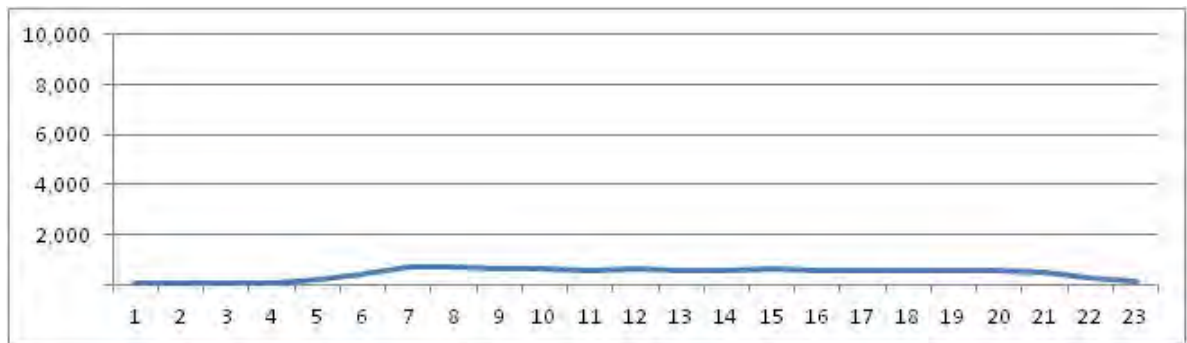

[Weekday]

[Weekend]

No.	Point	Towards
138	Rua Arthur Rios , próx. 692	

[Location]

[Weekday]

[Weekend]

No.	Point	Towards
139	Rua Arthur Rios , próx. 929	BANGU

[Location]