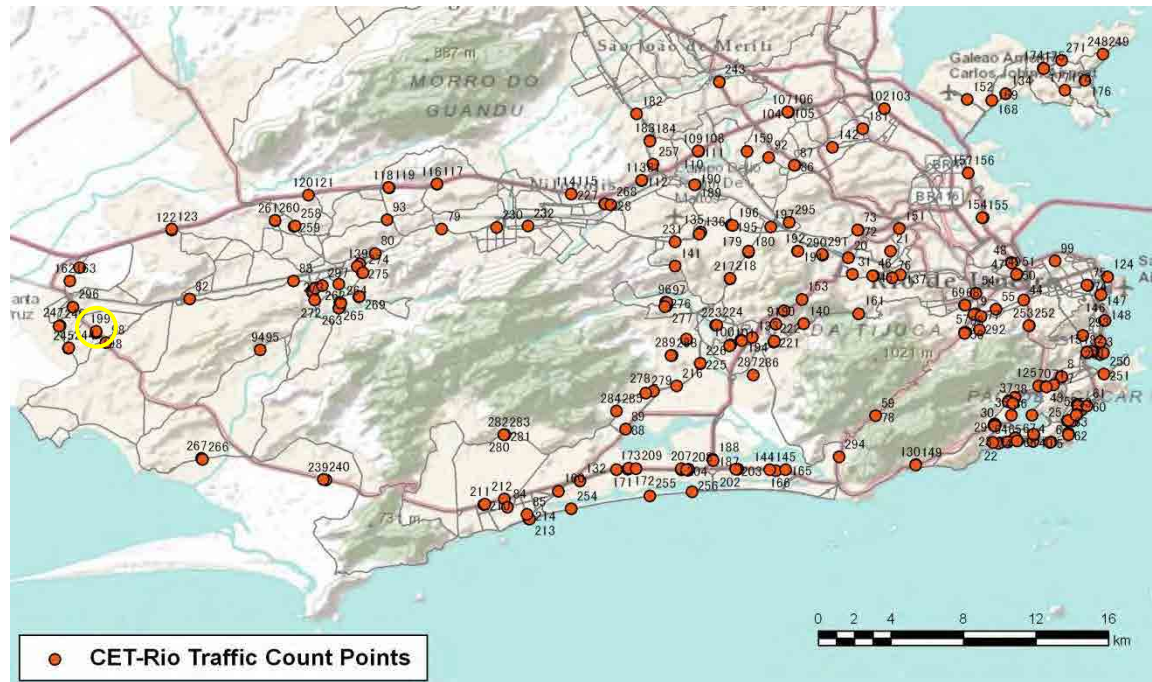

[Weekday]

[Weekend]

No.	Point	Towards
198	Felipe Cardoso,802	P. Guaratiba

[Location]

[Weekday]

[Weekend]

No.	Point	Towards
199	Felipe Cardoso,777	Av.Brasil

[Location]