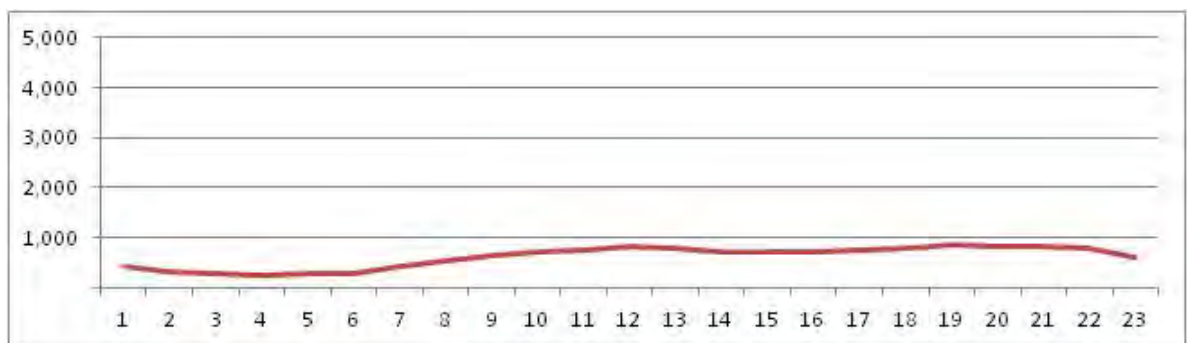

[Weekday]

[Weekend]

No.	Point	Towards
196	Estr.Int.Magalhães,610	Sulacap

[Location]

[Weekday]

[Weekend]

No.	Point	Towards
197	Padre Manso,109	Madureira

[Location]