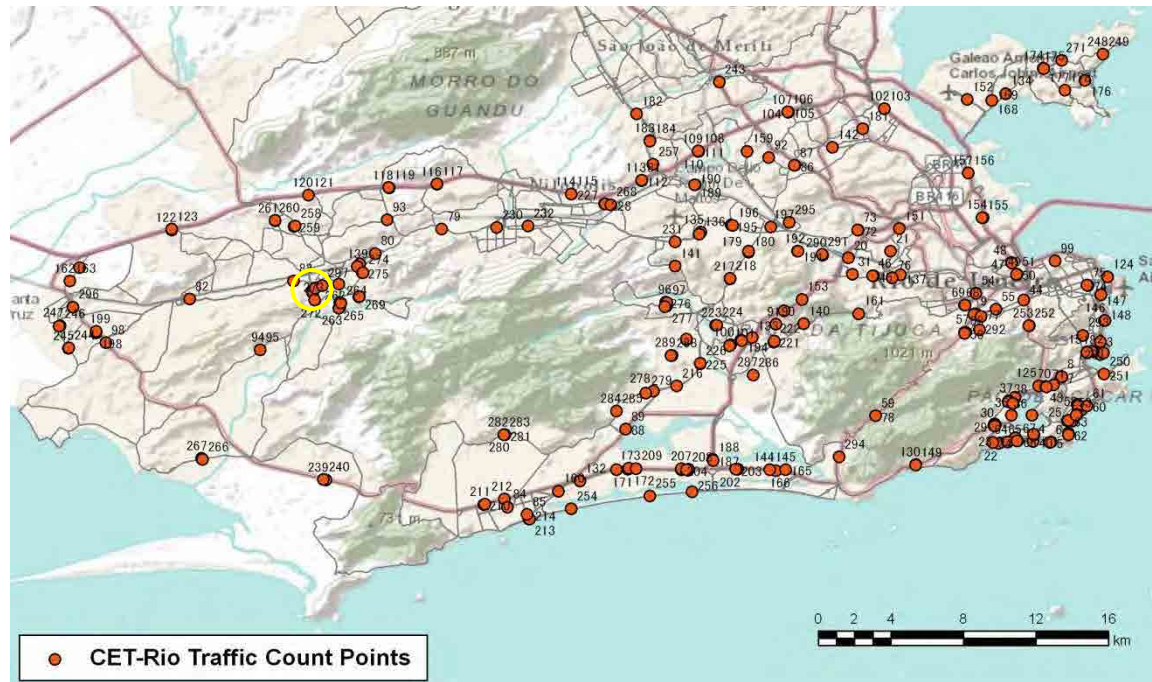

[Weekday]

[Weekend]

No.	Point	Towards
234	Estr. Monteiro, 225	Campo Grande

[Location]

[Weekday]

[Weekend]

No.	Point	Towards
235	Baicuru,44	Campo Grande

[Location]