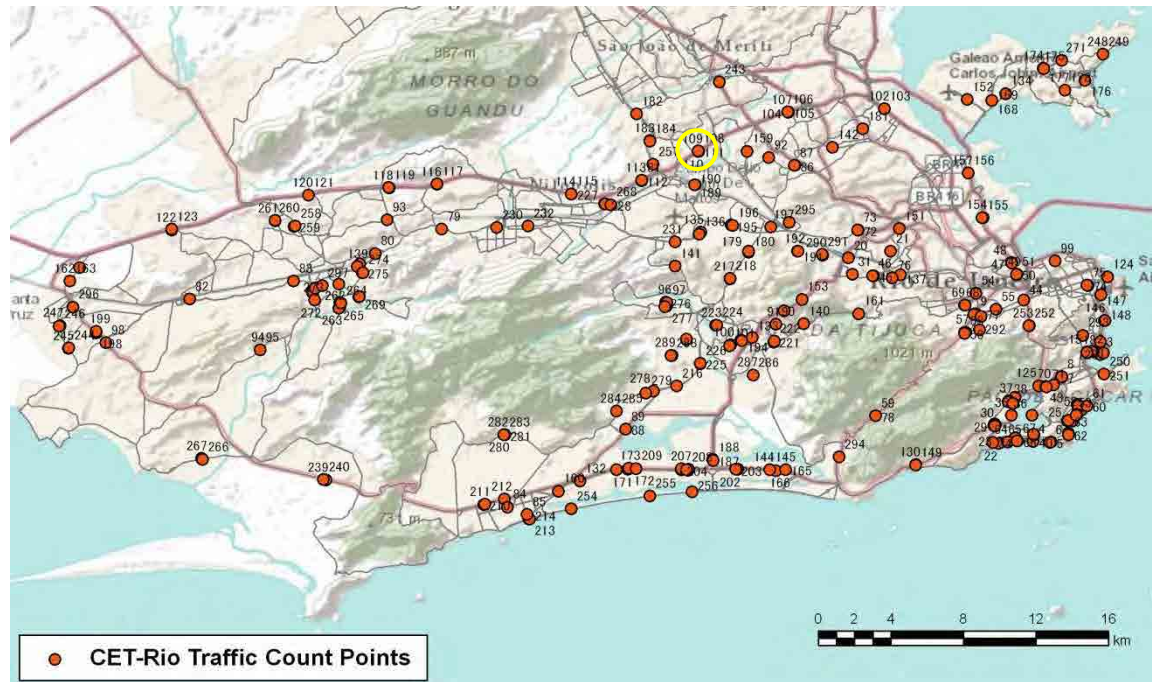

[Weekday]

[Weekend]

No.	Point	Towards
108	Av. Brasil Km 24,3	Pista Lateral Sentido Santa Cruz

[Location]

[Weekday]

[Weekend]

No.	Point	Towards
109	Av. Brasil km 24,3	Pista Lateral Sentido Centro

[Location]

[Weekday]

[Weekend]

No.	Point	Towards
110	Av. Brasil km 24,3	Pista Central Sentido Centro

[Location]

[Weekday]

[Weekend]

No.	Point	Towards
111	Av. Brasil, Km 24,3	Pista Central Sentido Santa Cruz

[Location]

[Weekday]

[Weekend]

No.	Point	Towards
112	Av. Brasil, Km 28,0	Centro

[Location]

[Weekday]

[Weekend]

No.	Point	Towards
113	Av. Brasil, Km 28,0	Santa Cruz

[Location]