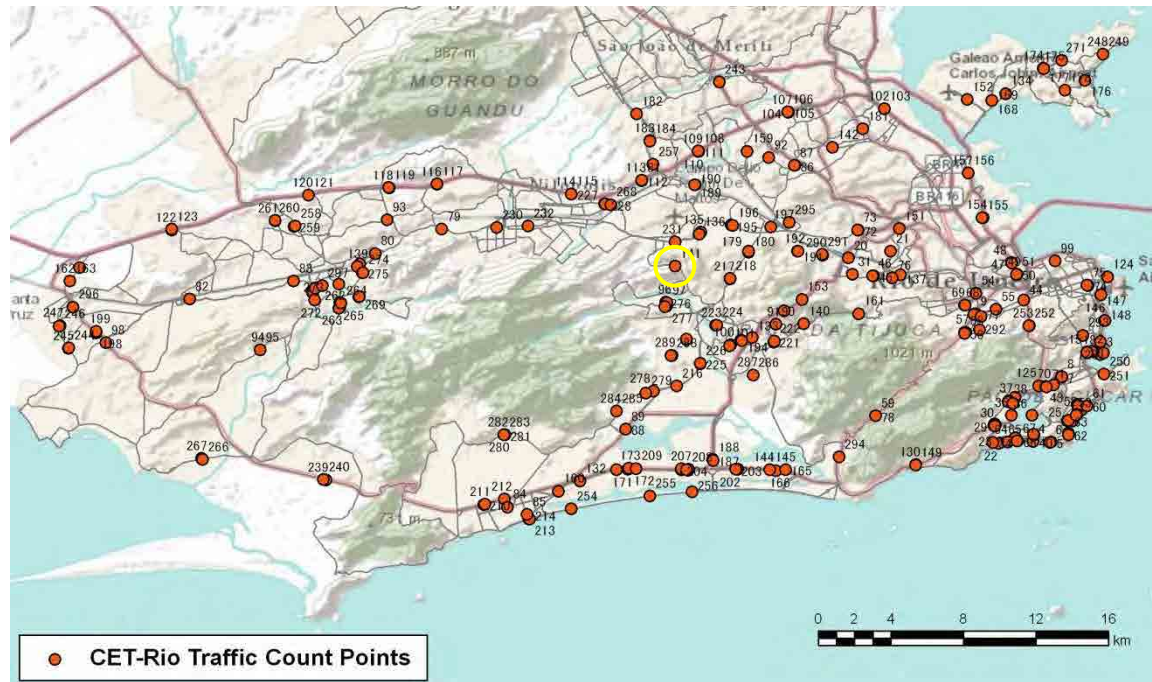

[Weekday]

[Weekend]

No.	Point	Towards
140	Est. dos Tres Rios - Prox. n.2.702	Jacarepaguá

[Location]

[Weekday]

[Weekend]

No.	Point	Towards
141	Estr. do Catonho - Prox. n. 977	Jacarepaguá

[Location]