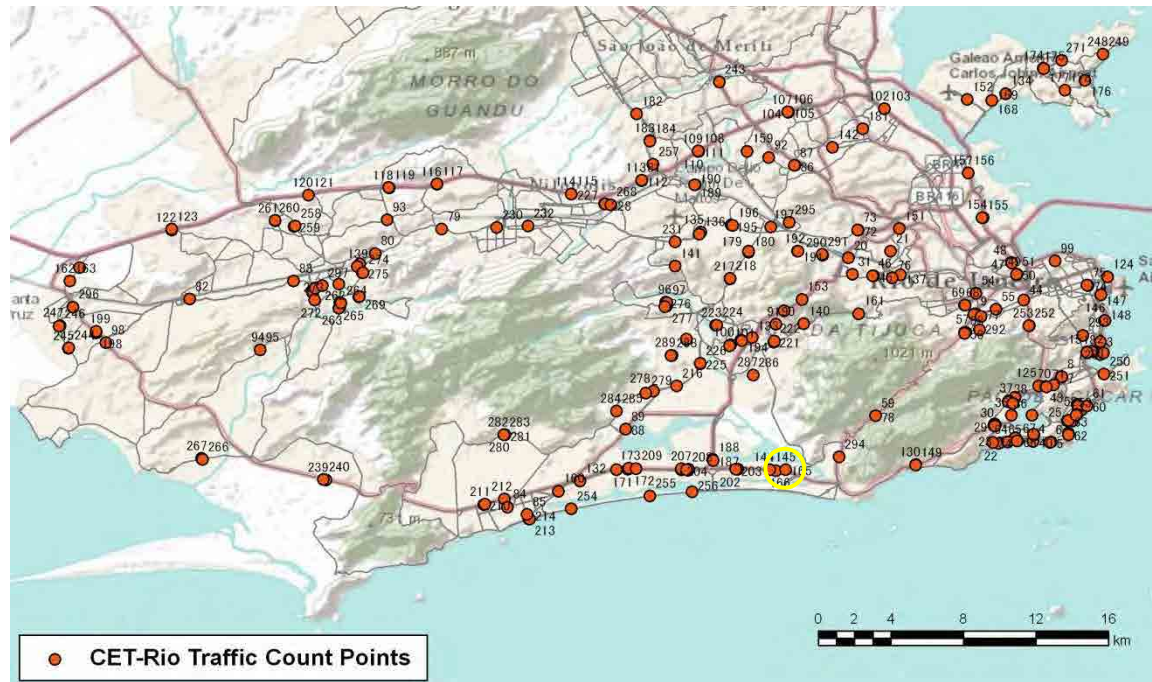

[Weekday]

[Weekend]

No.	Point	Towards
166	Américas,2603	Lateral-Recreio

[Location]

[Weekday]

[Weekend]

No.	Point	Towards
167	Américas,2603	Central-Recreio

[Location]