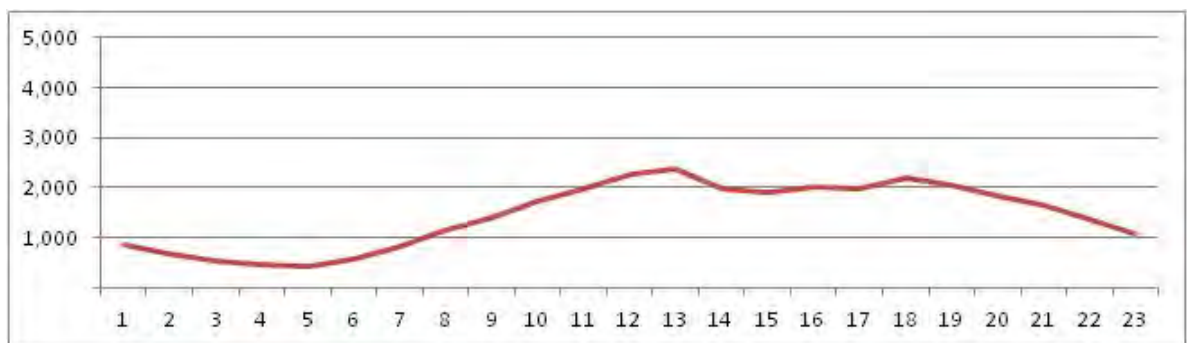

[Weekday]

[Weekend]

No.	Point	Towards
130	Auto Estrada Lagoa-Barra	Barra

[Location]

[Weekday]

[Weekend]

No.	Point	Towards
131	Av. das Américas, próx. 7.380	Central - Recreio

[Location]