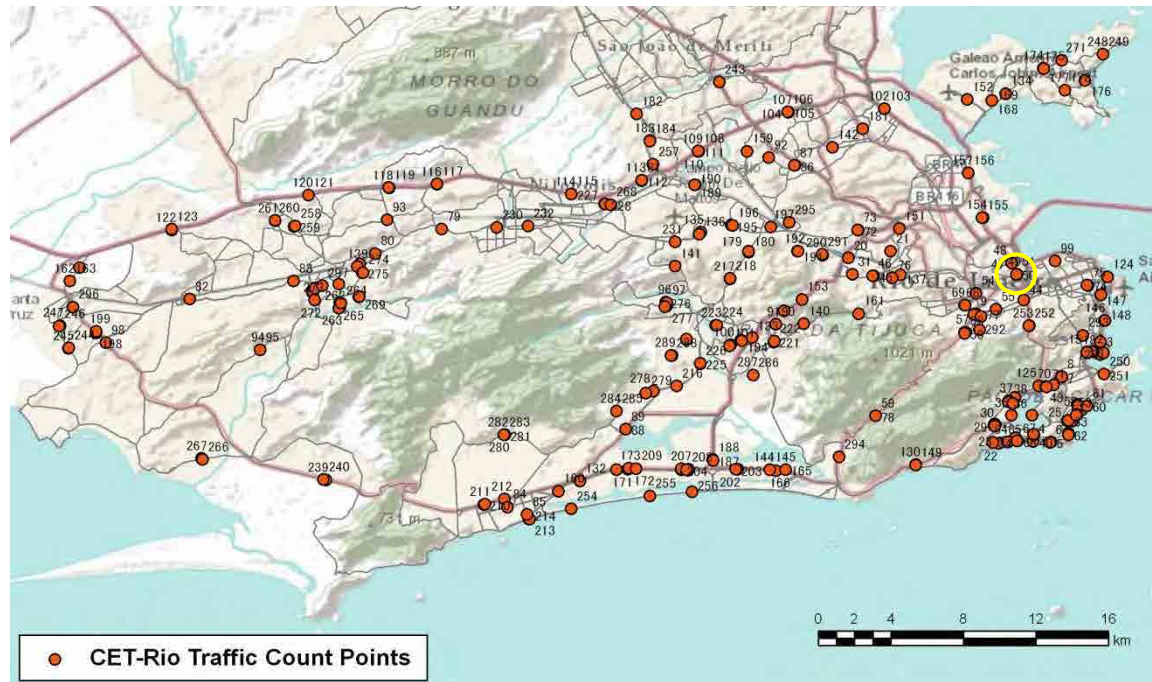

No.	Point	Towards
50	Av PedroII prox.n219	Av Franc.Bicalho

[Location]

[Weekday]

[Weekend]

No.	Point	Towards
51	R. Figueira de Mello x Av. Pedro II	

[Location]

[Weekday]

[Weekend]

No.	Point	Towards
52	Av Atlantica proximo n-2616	Ipanema

[Location]

[Weekday]

[Weekend]

No.	Point	Towards
53	Av Atlantica proximo n-2616	Leme

[Location]

[Weekday]

[Weekend]