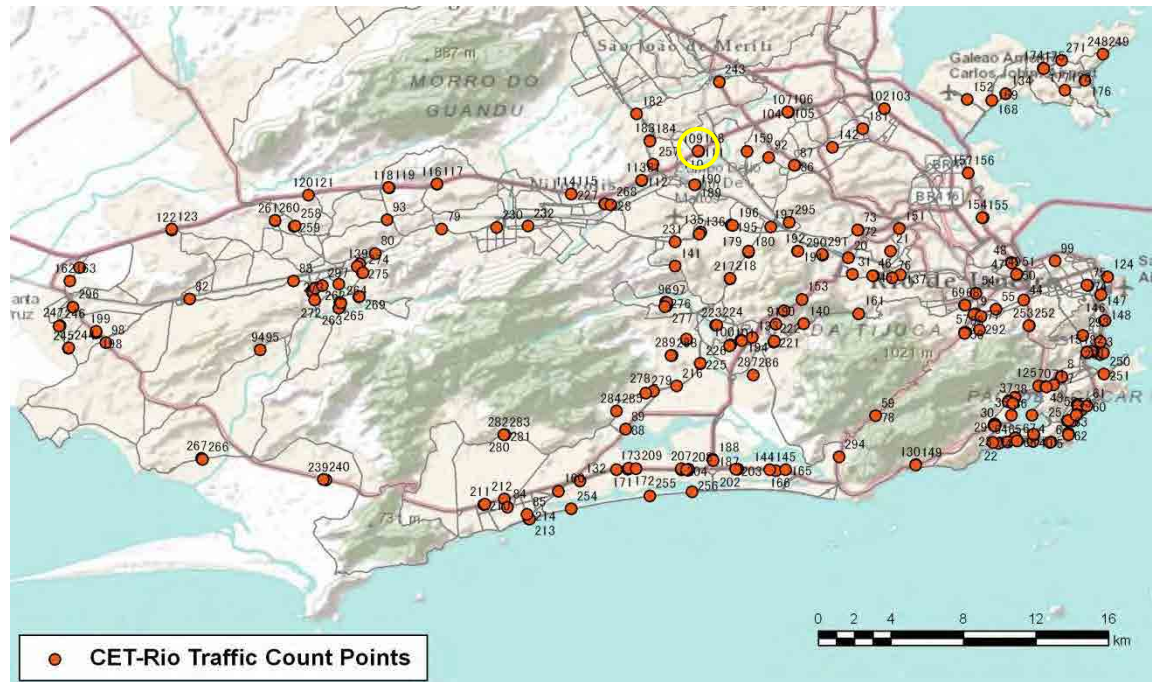

[Weekday]

[Weekend]

No.	Point	Towards
108	Av. Brasil Km 24,3	Pista Lateral Sentido Santa Cruz

[Location]

[Weekday]

[Weekend]

No.	Point	Towards
109	Av. Brasil km 24,3	Pista Lateral Sentido Centro

[Location]

[Weekday]

[Weekend]

No.	Point	Towards
110	Av. Brasil km 24,3	Pista Central Sentido Centro

[Location]

[Weekday]

[Weekend]

No.	Point	Towards
111	Av. Brasil, Km 24,3	Pista Central Sentido Santa Cruz

[Location]

[Weekday]

[Weekend]

No.	Point	Towards
112	Av. Brasil, Km 28,0	Centro

[Location]

[Weekday]

[Weekend]

No.	Point	Towards
113	Av. Brasil, Km 28,0	Santa Cruz

[Location]