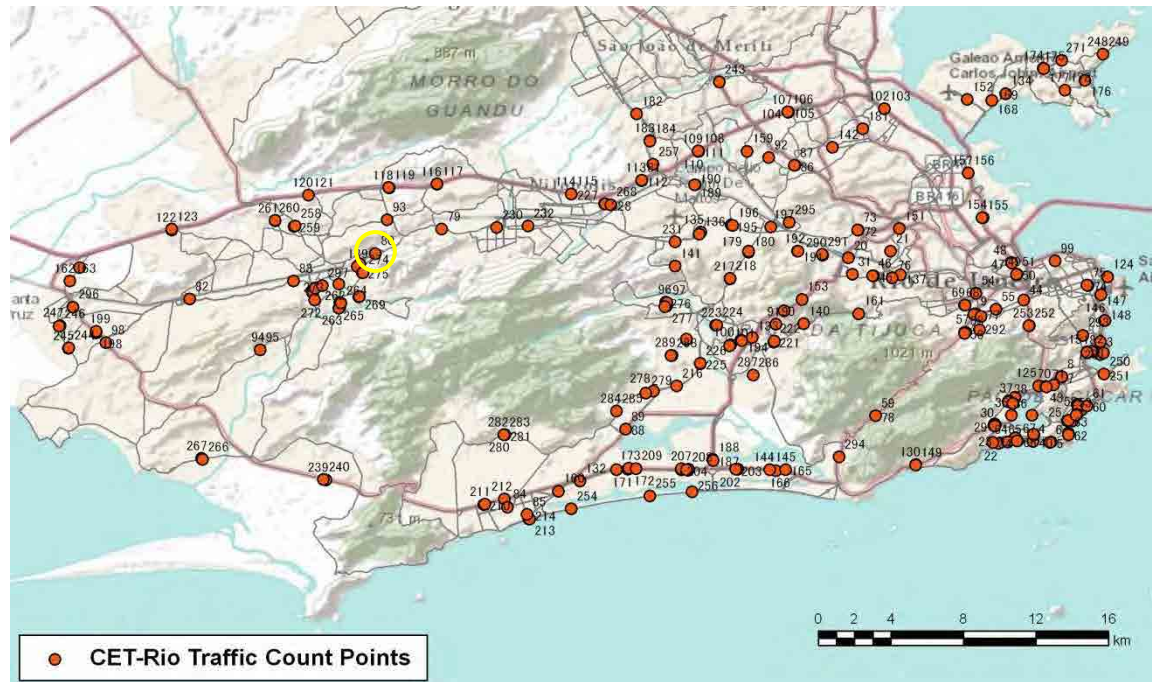

No.	Point	Towards
80	Av. Santa Cruz, em frente n. 12.242	Campo Grande

[Location]