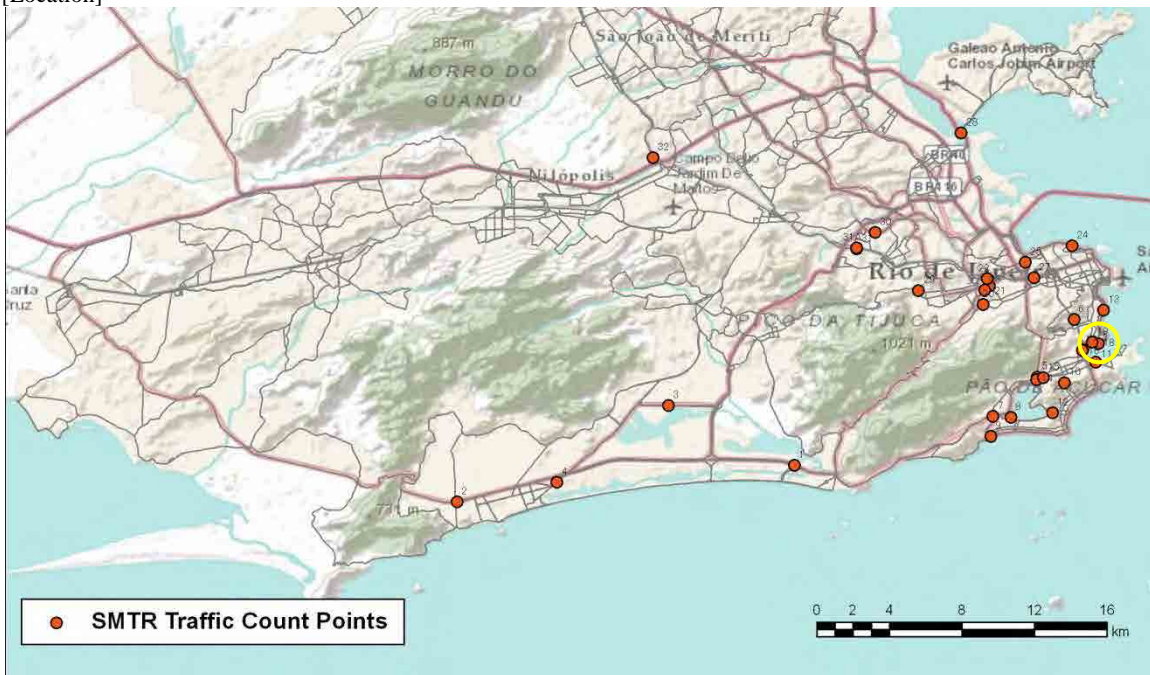

Post	Local	Volumetric count	
		Date	Duration
19	AvOswaldoCruz	27/09/2011	06:00 - 19:59

[Location]