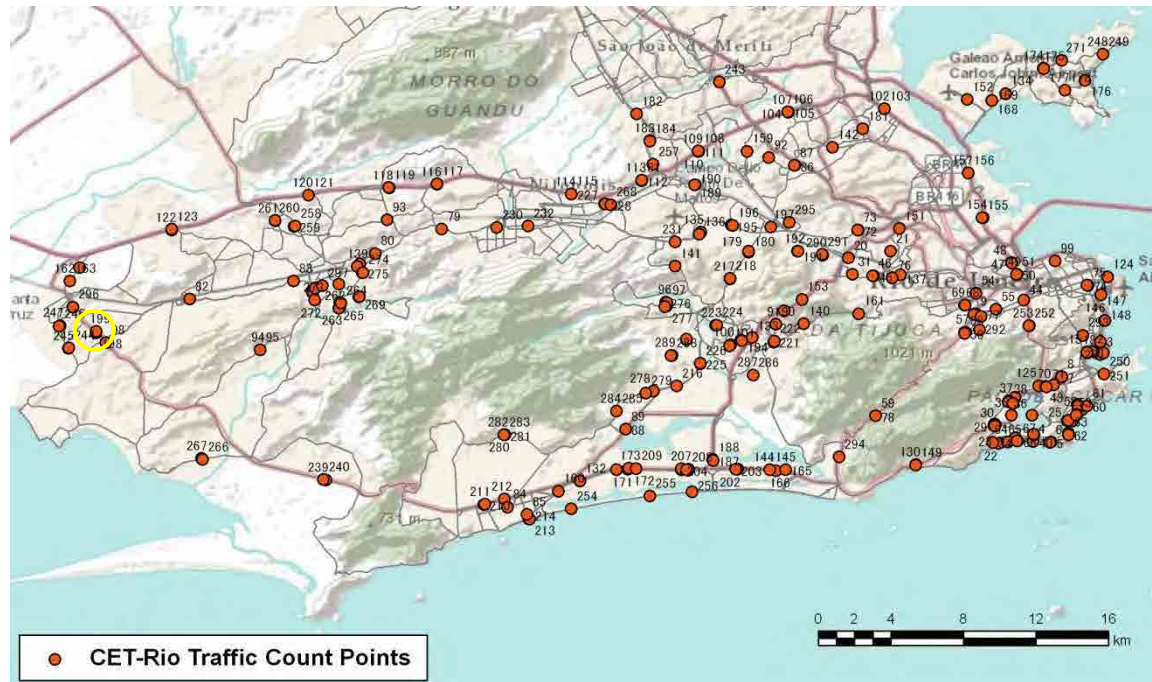

[Weekday]

[Weekend]

No.	Point	Towards
198	Felipe Cardoso,802	P. Guaratiba

[Location]

[Weekday]

[Weekend]

No.	Point	Towards
199	Felipe Cardoso,777	Av.Brasil

[Location]