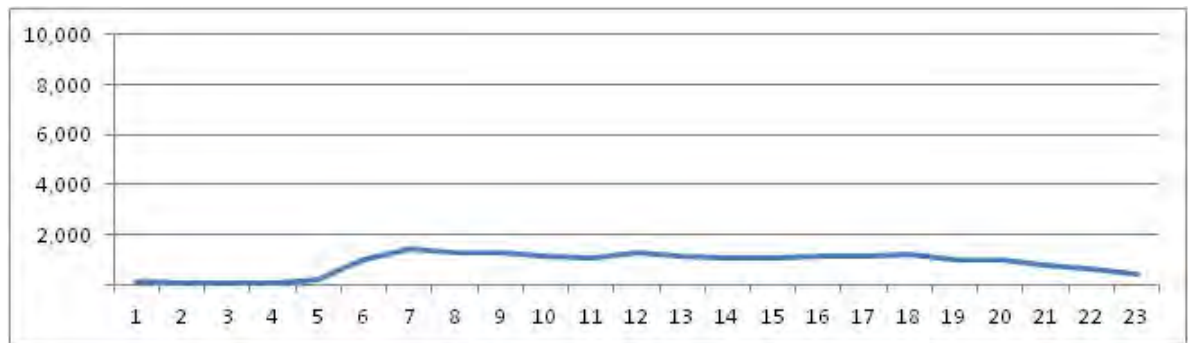

No.	Point	Towards
68	Rua Maxwell prox. n- 145 e a R.Gonzaga Bastos	

[Location]

[Weekday]

[Weekend]

No.	Point	Towards
69	R.Gonzaga Bastos prox. n- 271 e a Rua Maxwell	

[Location]

[Weekday]

[Weekend]