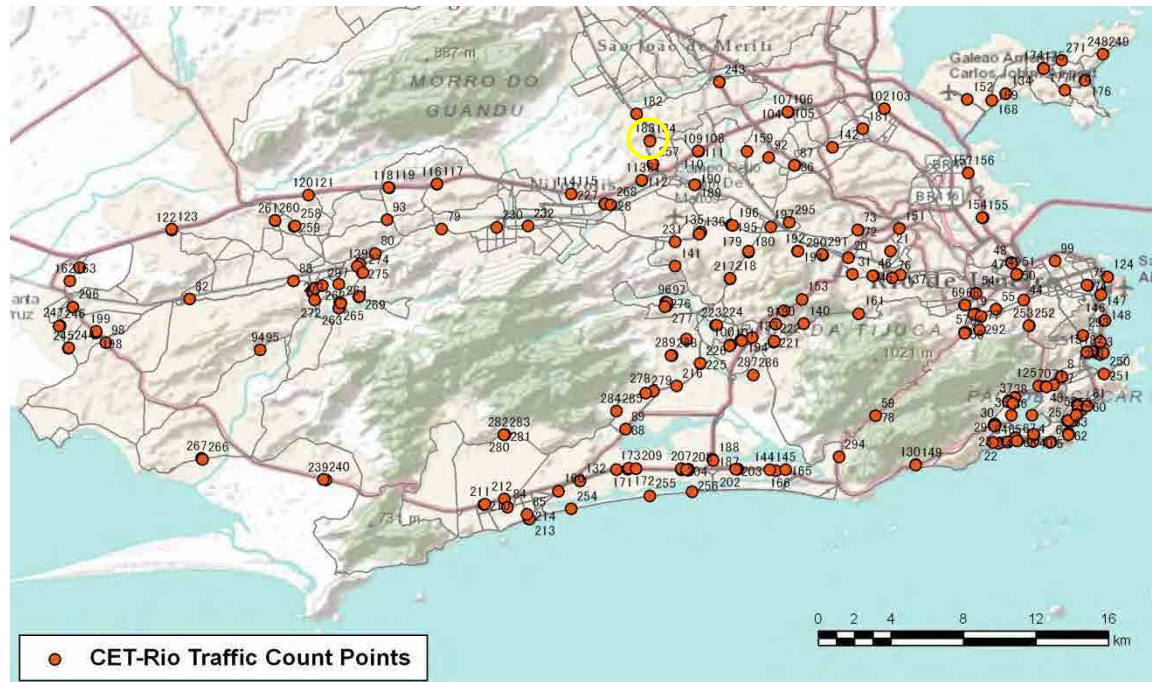

[Weekday]

[Weekend]

No.	Point	Towards
184	Mal.Alencastro,2417	Anchieta

[Location]

[Weekday]

[Weekend]

No.	Point	Towards
185	Ayrton Senna,1850	Lateral-Barra

[Location]