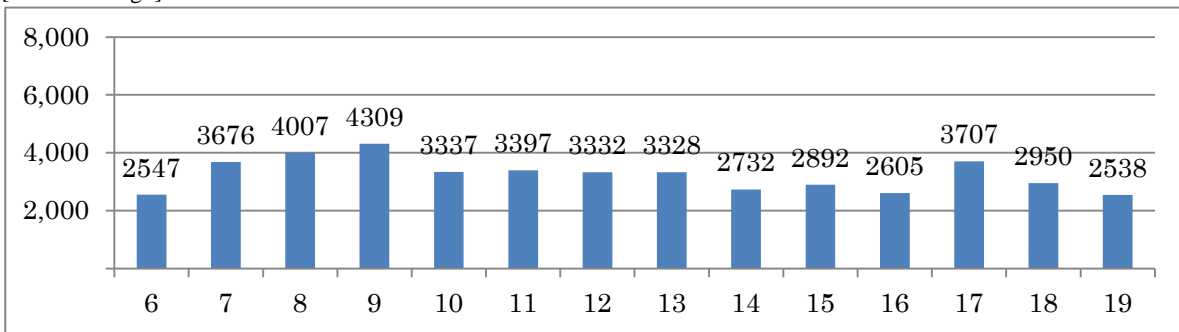

[002 - Botafogo]