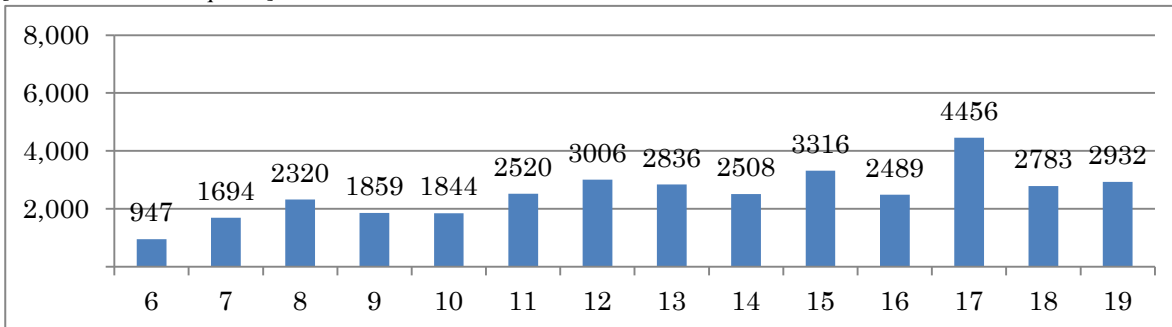

[IPE-Centro-Pista Esquerda]