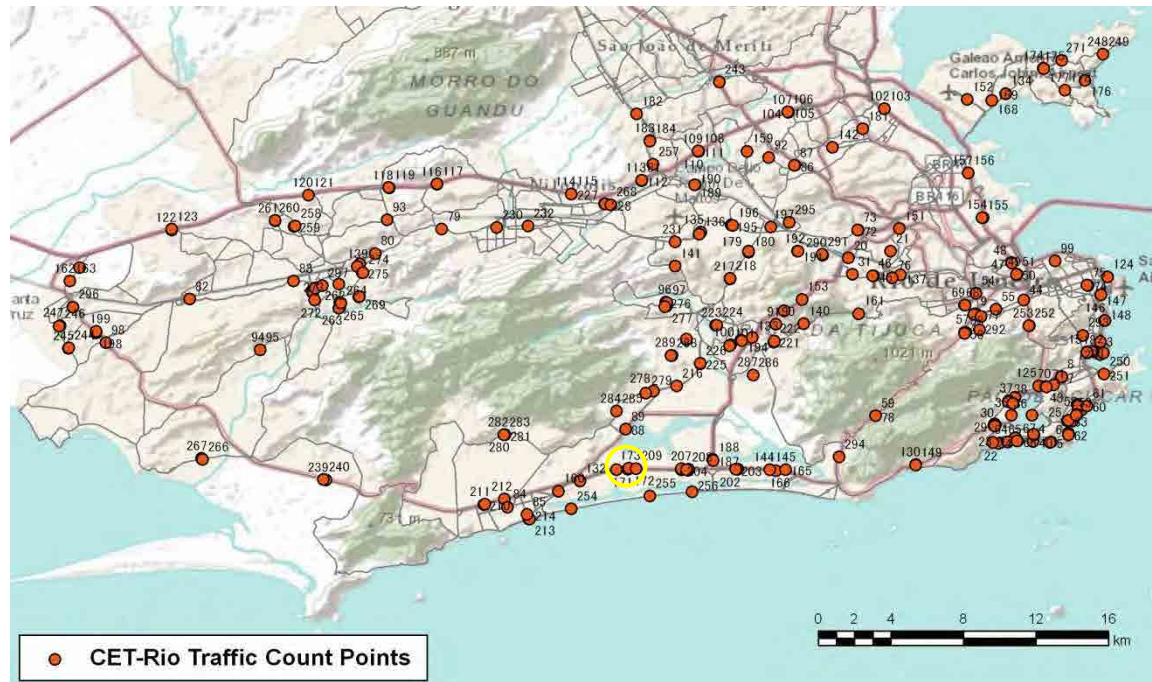

[Weekday]

[Weekend]

No.	Point	Towards
172	Américas,9650	Lateral-Recreio

[Location]

[Weekday]

[Weekend]

No.	Point	Towards
173	Américas,9650	Central-Recreio

[Location]