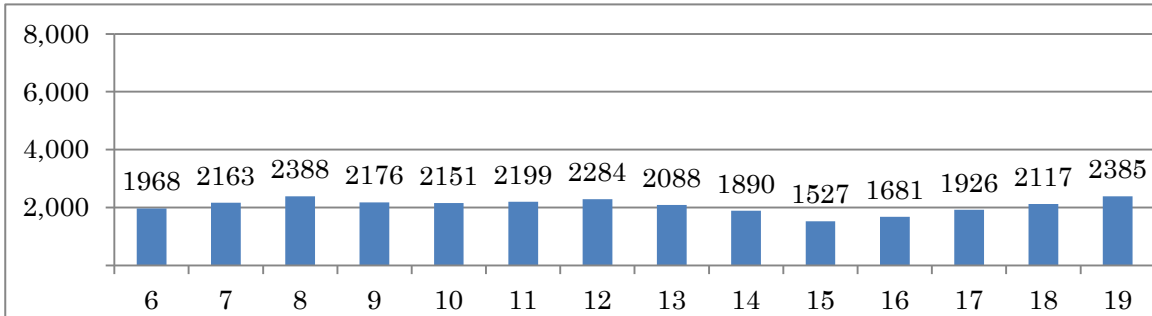

[001-Centro]