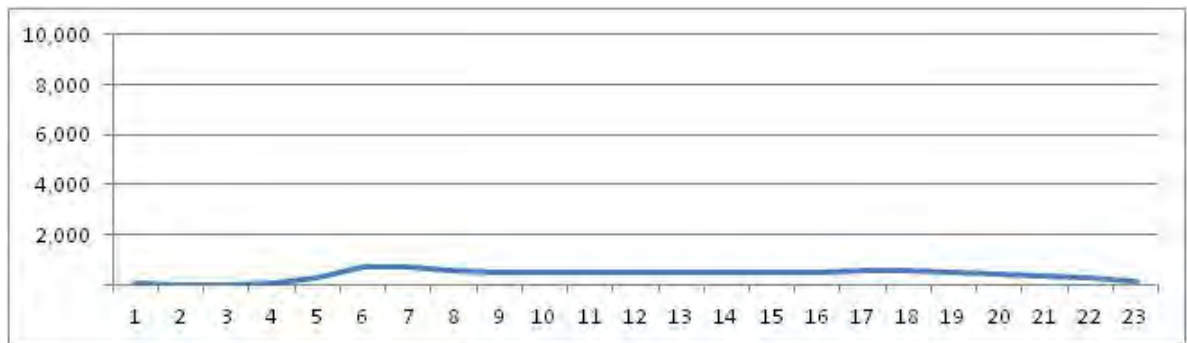

No.	Point	Towards
109	Av. Brasil km 24,3	Pista Lateral Sentido Centro

[Location]

[Weekday]

[Weekend]