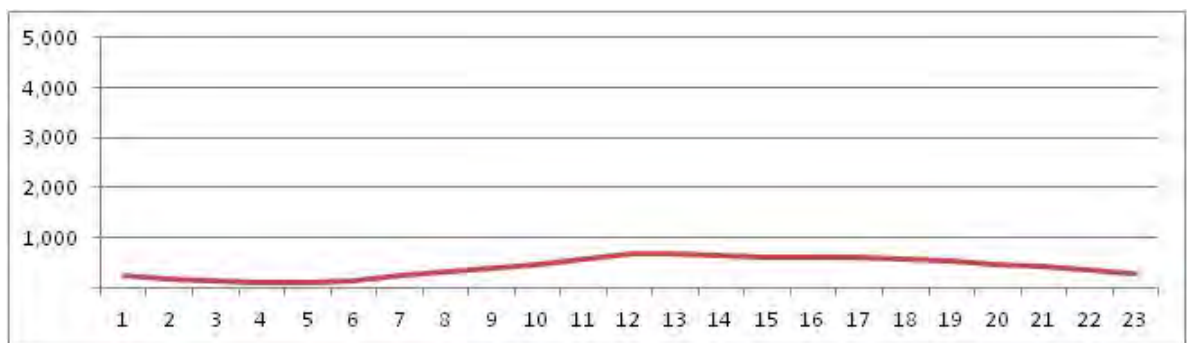

[Weekday]

[Weekend]

No.	Point	Towards
214	Lucio Costa,16400	Pontal

[Location]

[Weekday]

[Weekend]

No.	Point	Towards
215	Estr. Bandeirantes	Curicica

[Location]