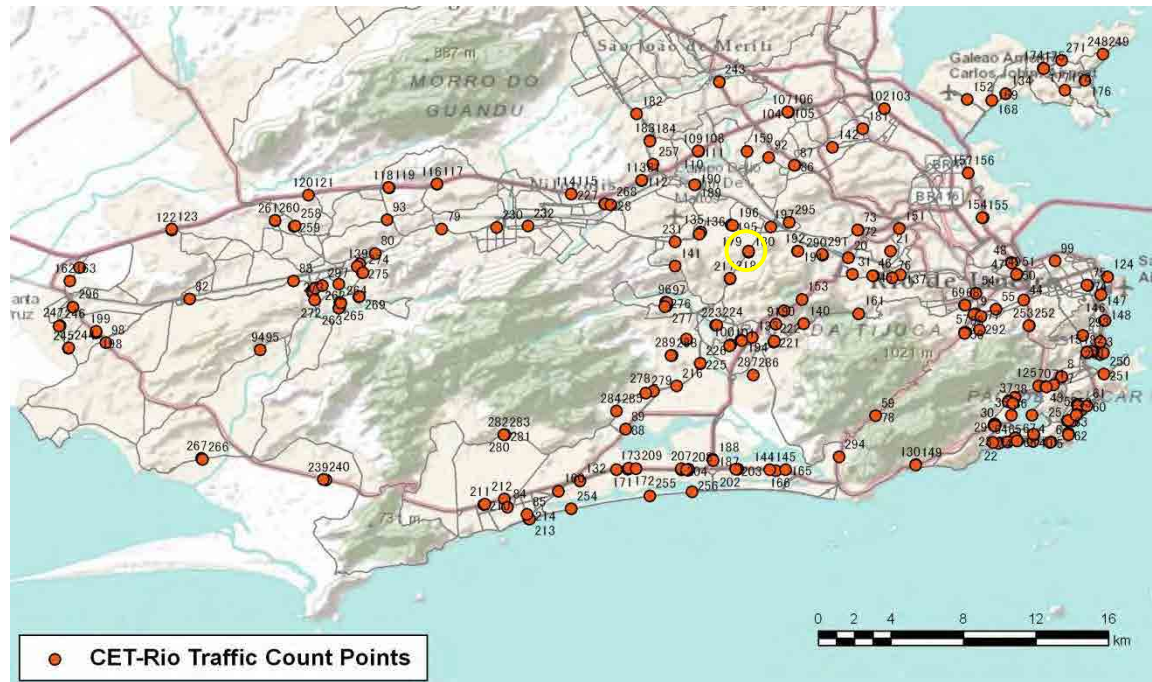

[Weekday]

[Weekend]

No.	Point	Towards
180	Candido Benício,1154	Praça Seca

[Location]

[Weekday]

[Weekend]

No.	Point	Towards
181	Bento Cardoso,835	Parada Lucas

[Location]