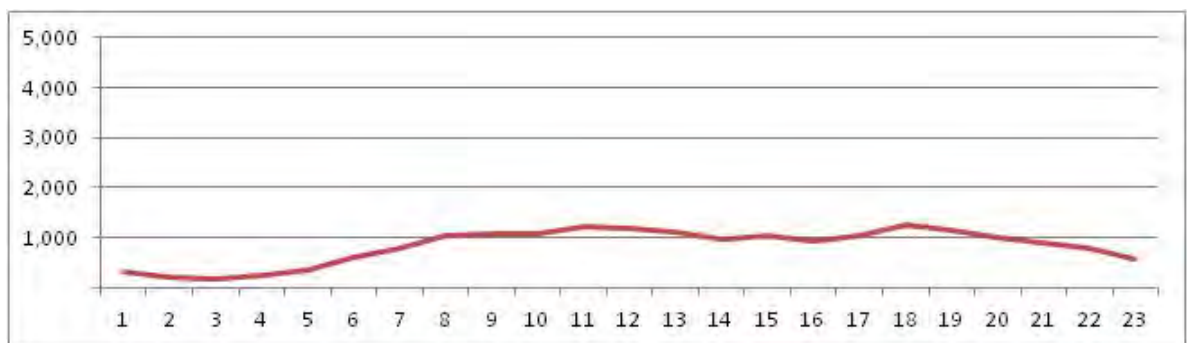

[Weekday]

[Weekend]

No.	Point	Towards
230	Rua da Feira,748	Bangu

[Location]

[Weekday]

[Weekend]

No.	Point	Towards
231	Estr.Japoré,957	Realengo

[Location]