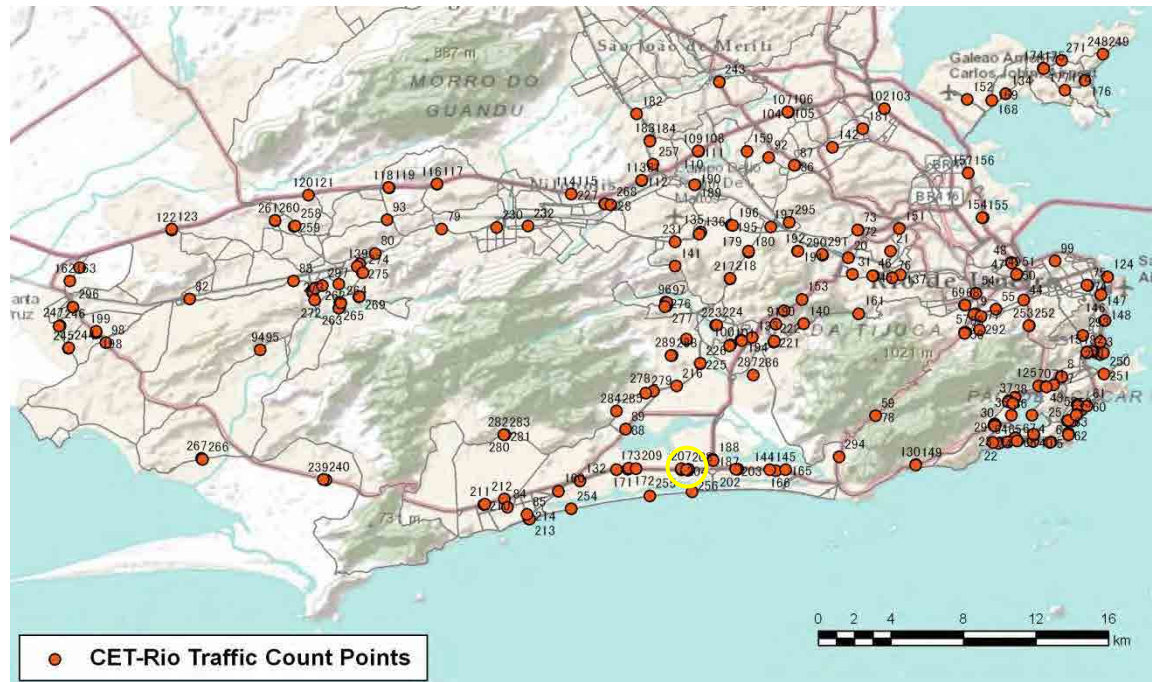

[Weekday]

[Weekend]

No.	Point	Towards
208	Américas,7700	Central-Centro

[Location]

[Weekday]

[Weekend]

No.	Point	Towards
209	Américas,7700	Central-Recreio

[Location]