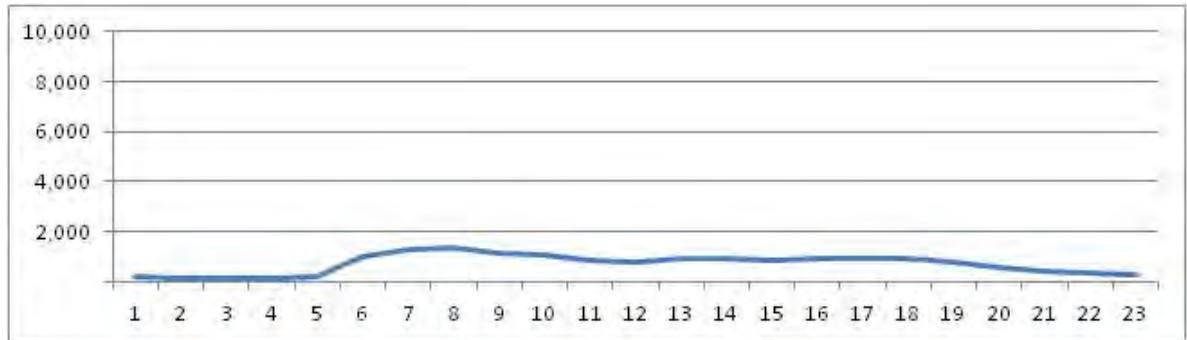

No.	Point	Towards
65	Av.Delfim Moreira prox. n-426	Ipanema

[Location]

[Weekday]

[Weekend]