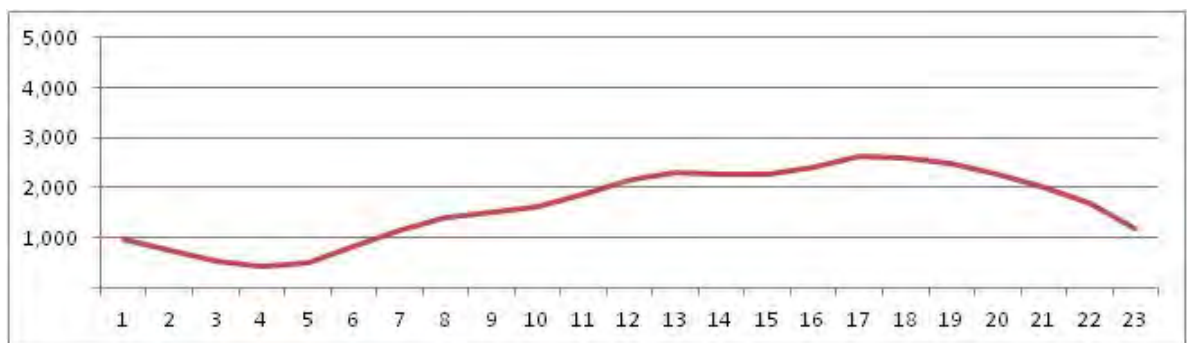

No.	Point	Towards
149	Auto Estrada Lagoa Barra	Centro

[Location]

[Weekday]

[Weekend]