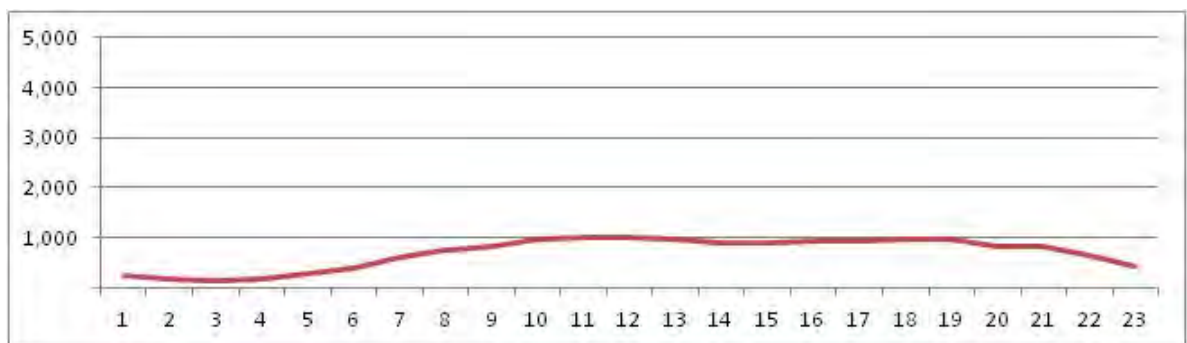

No.	Point	Towards
199	Felipe Cardoso,777	Av.Brasil

[Location]

[Weekday]

[Weekend]