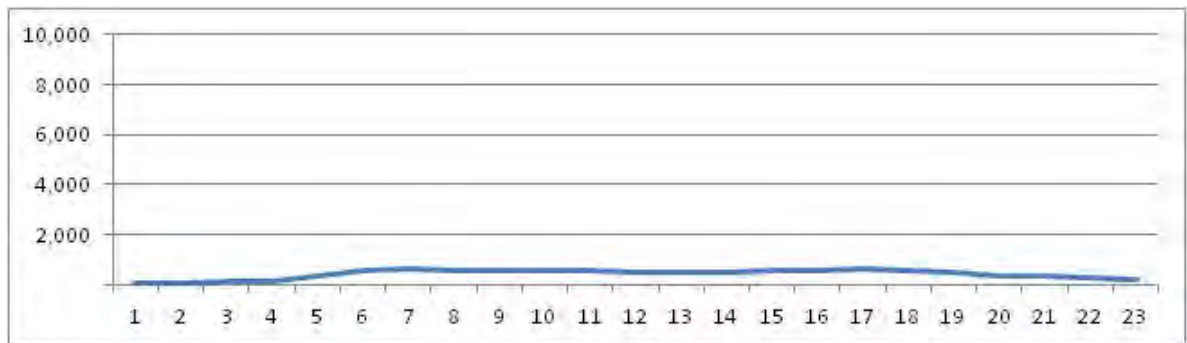

No.	Point	Towards
107	Av. Brasil Km 18,8	Pista Lateral Sentido Centro

[Location]

[Weekday]

[Weekend]