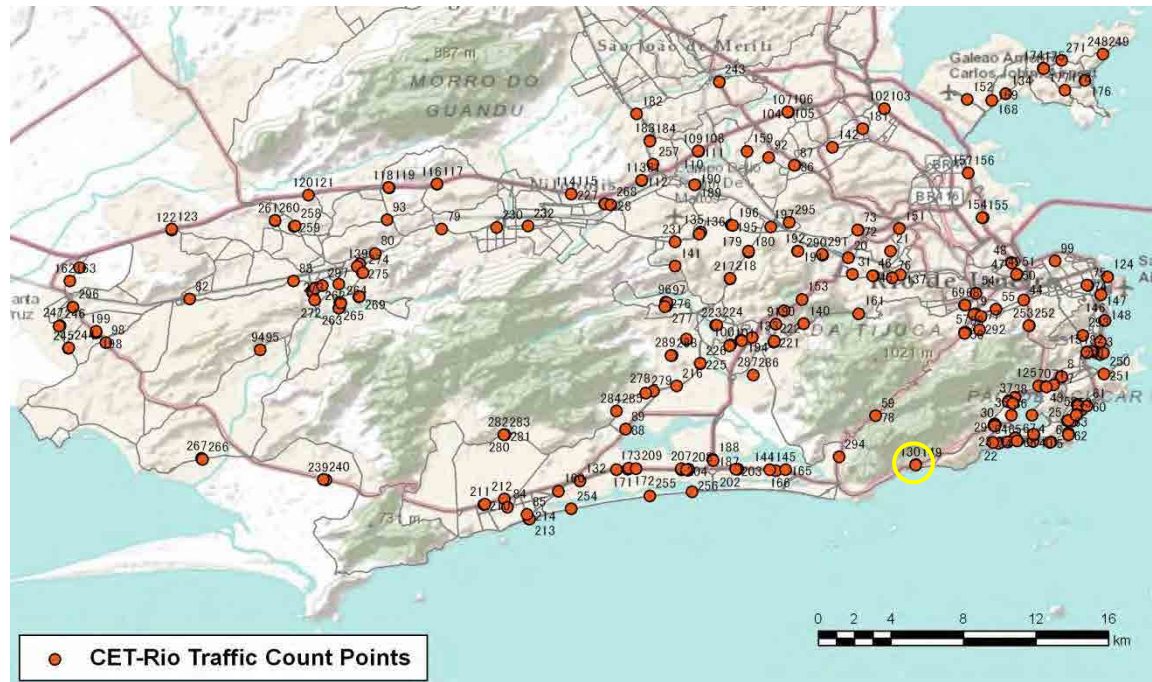

[Weekday]

[Weekend]

No.	Point	Towards
148	Infante Dom Henrique Km 2,7	Centro

[Location]

[Weekday]

[Weekend]

No.	Point	Towards
149	Auto Estrada Lagoa Barra	Centro

[Location]