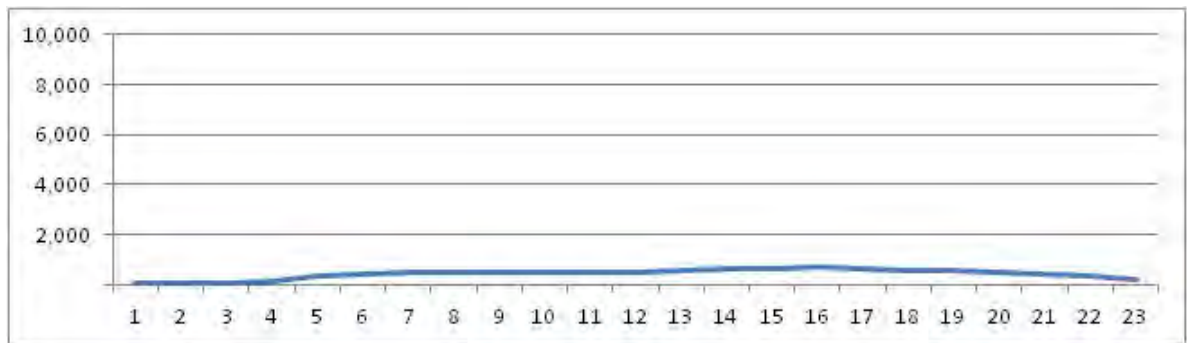

[Weekend]

No.	Point	Towards
100	Rua Retiro dos Artistas, prox. n 1.420	Retiro dos Artistas

[Location]

[Weekday]

[Weekend]

No.	Point	Towards
101	Rua Retiro dos Artistas, prox. n 1.420	R. Edgard Werneck

[Location]