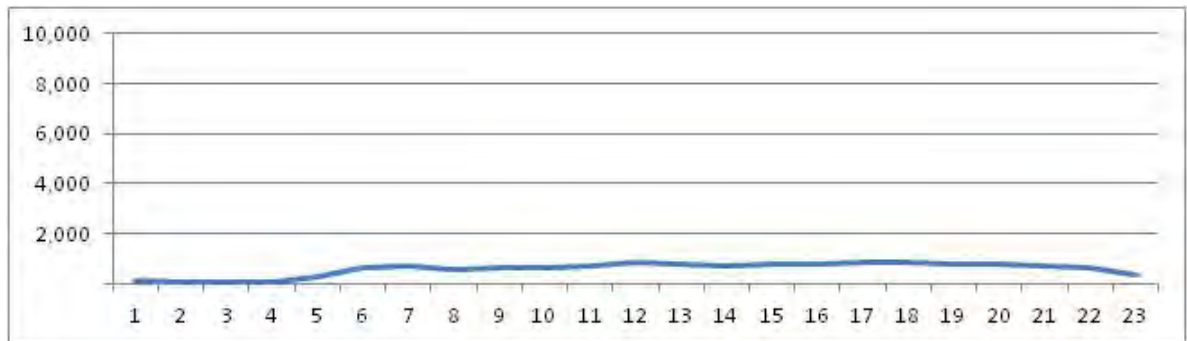

No.	Point	Towards
175	Paulo e Silva,400	Moneró

[Location]

[Weekday]

[Weekend]