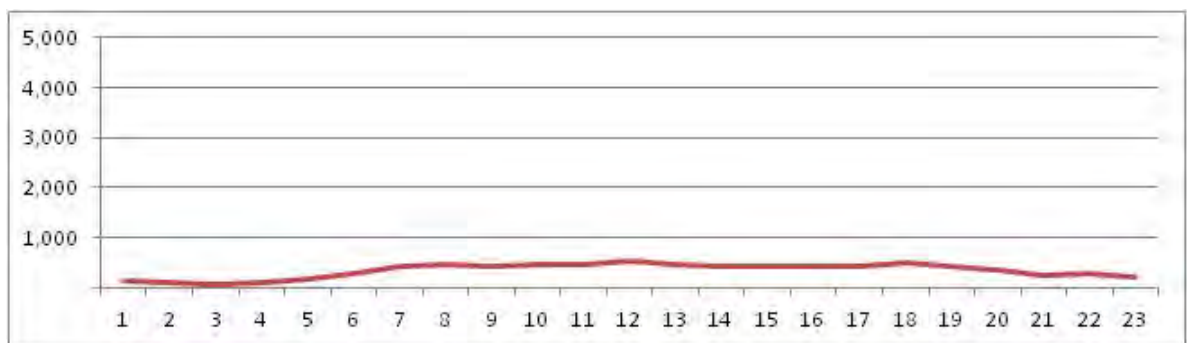

No.	Point	Towards
82	Av. Cesario de Mello, prox. n 13.604	Campo Grande

[Location]

[Weekday]

[Weekend]

No.	Point	Towards
83	Av. Cesario de Mello, prox n 4.408	Bangu

[Location]

[Weekday]

[Weekend]