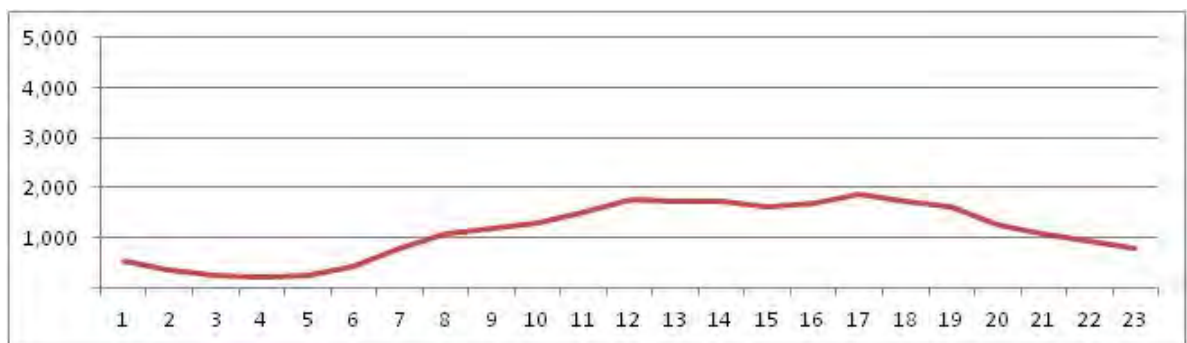

No.	Point	Towards
88	Av. Salvador Allende, prox portao 3	Av. Ayrton Senna

[Location]

[Weekday]

[Weekend]

No.	Point	Towards
89	Av. Salvador Allende, prox portao 3	Recreio

[Location]

[Weekday]

[Weekend]