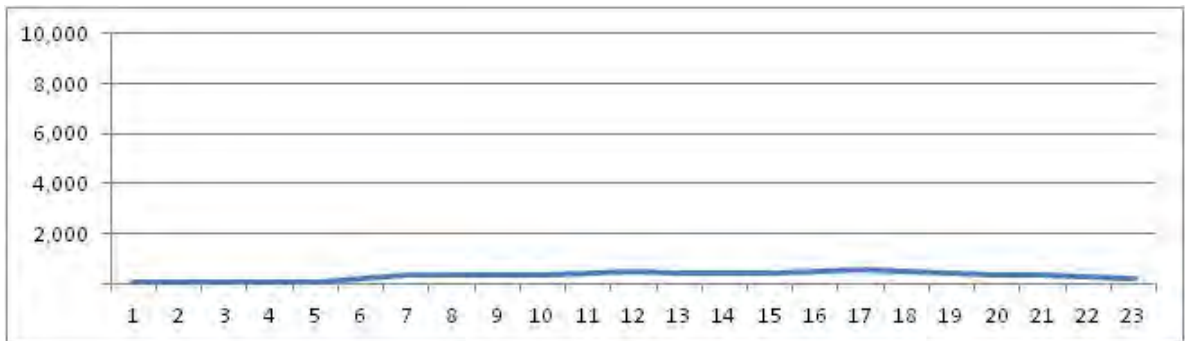

No.	Point	Towards
159	Av. dos Italianos, próx. 933	Acari

[Location]

[Weekday]

[Weekend]