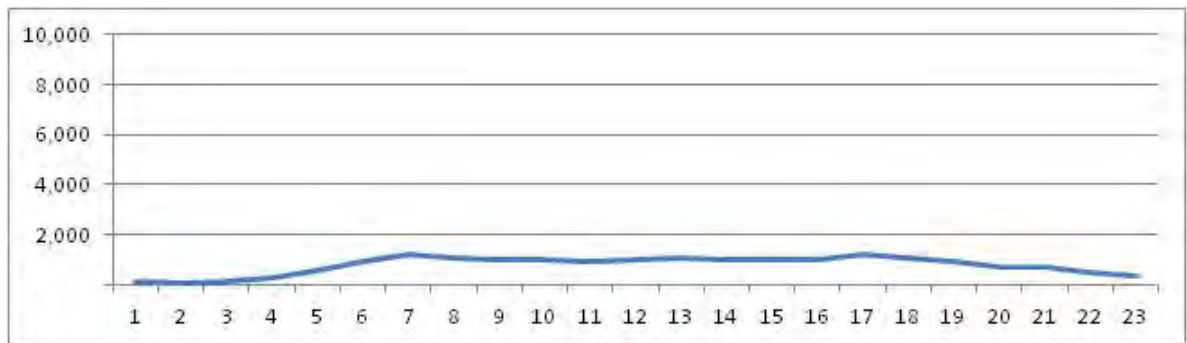

No.	Point	Towards
82	Av. Cesario de Mello, prox. n 13.604	Campo Grande

[Location]

[Weekday]

[Weekend]

No.	Point	Towards
83	Av. Cesario de Mello, prox n 4.408	Bangu

[Location]

[Weekday]

[Weekend]