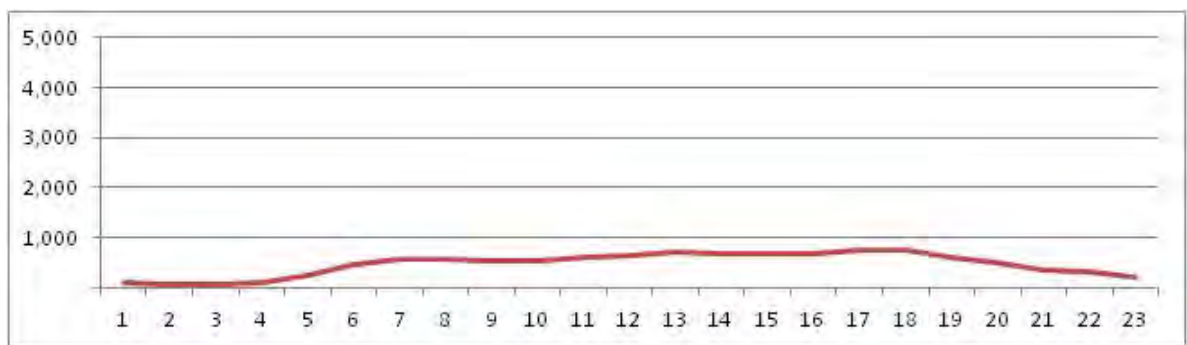

[Weekday]

[Weekend]

No.	Point	Towards
240	Américas,28705	Grota Funda

[Location]

[Weekday]

[Weekend]

No.	Point	Towards
241	Decaminada,1800	Av.Brasil

[Location]