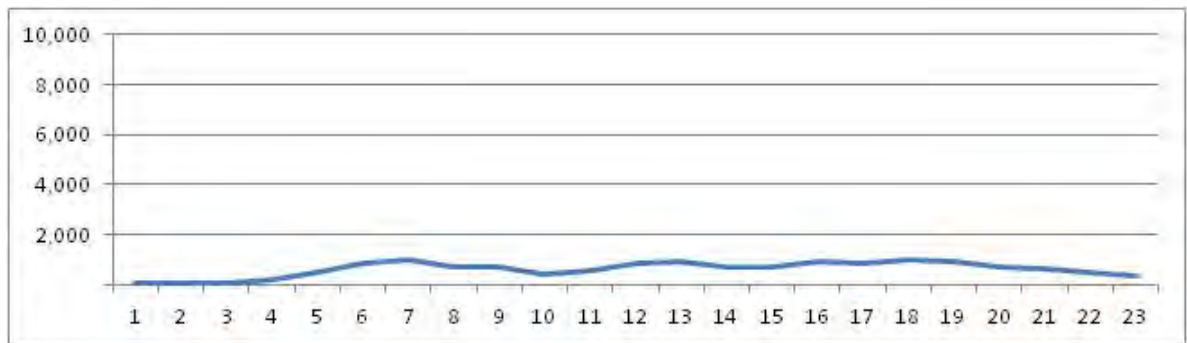

No.	Point	Towards
92	Est. Barro Vermelho, prox n 1468	Colégio

[Location]

[Weekday]

[Weekend]