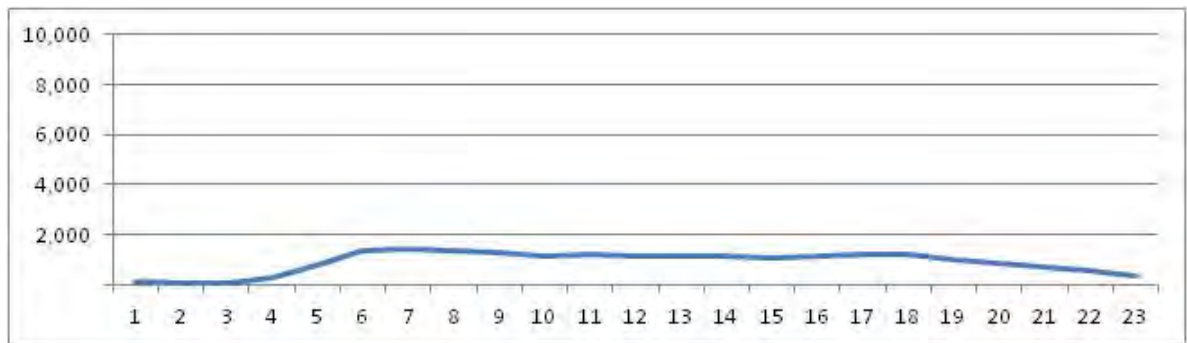

[Weekday]

[Weekend]

No.	Point	Towards
230	Rua da Feira,748	Bangu

[Location]

[Weekday]

[Weekend]

No.	Point	Towards
231	Estr.Japoré,957	Realengo

[Location]