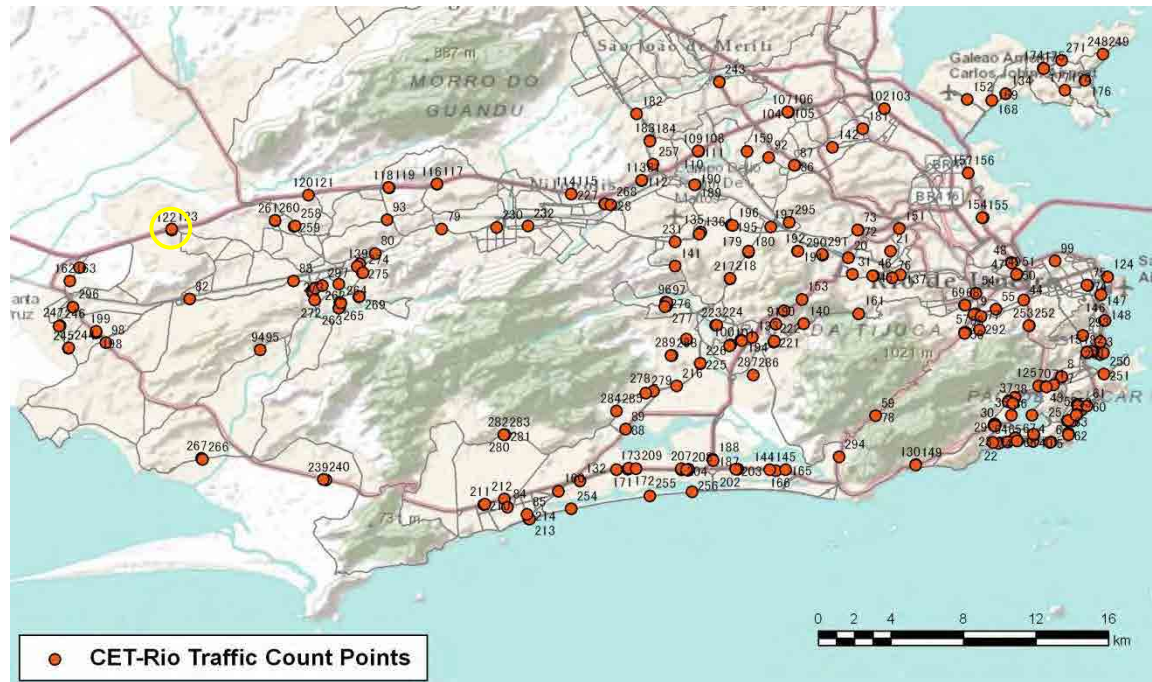

[Weekday]

[Weekend]

No.	Point	Towards
122	Av. Brasil, Km 54,4	Centro

[Location]

[Weekday]

[Weekend]

No.	Point	Towards
123	Av. Brasil, Km 54,4	Santa Cruz

[Location]