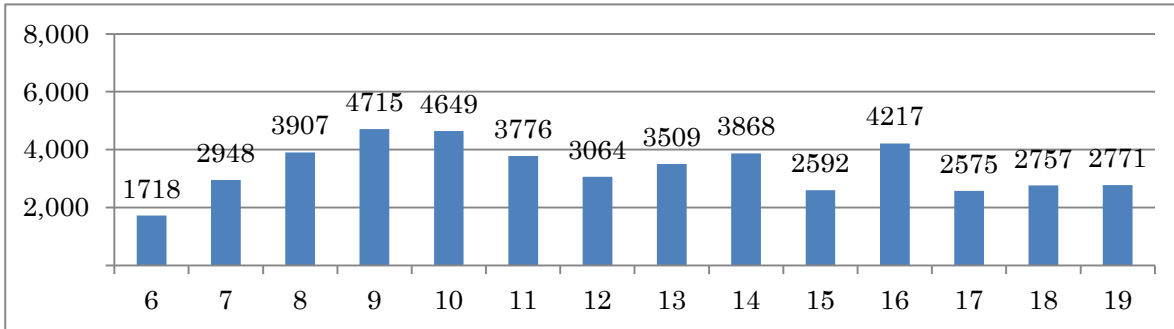

[001-Centro]