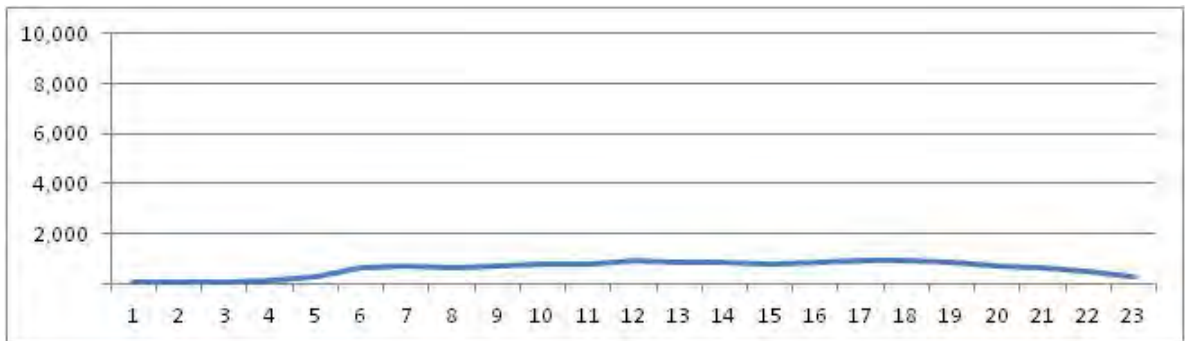

[Weekday]

[Weekend]

No.	Point	Towards
174	Paulo e Silva,400	Jd.Guanabara

[Location]

[Weekday]

[Weekend]

No.	Point	Towards
175	Paulo e Silva,400	Moneró

[Location]