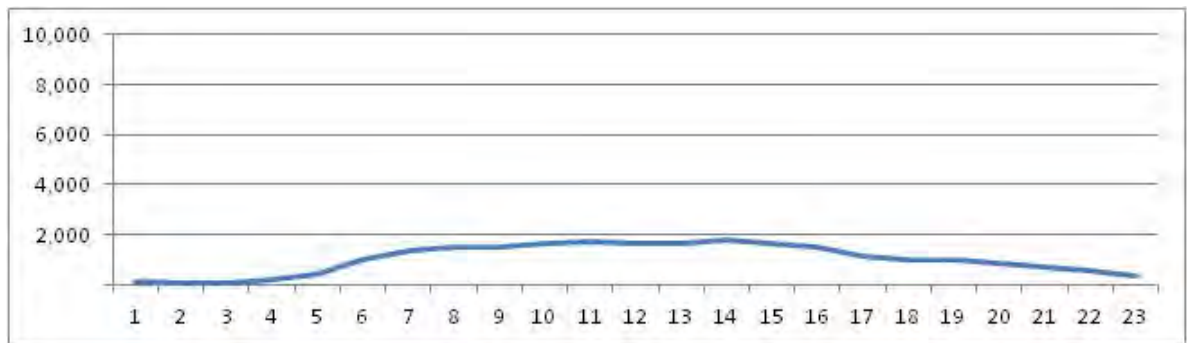

No.	Point	Towards
103	Av. Brasil Km 12,8	Pista Lateral Sentido Santa Cruz

[Location]

[Weekday]

[Weekend]