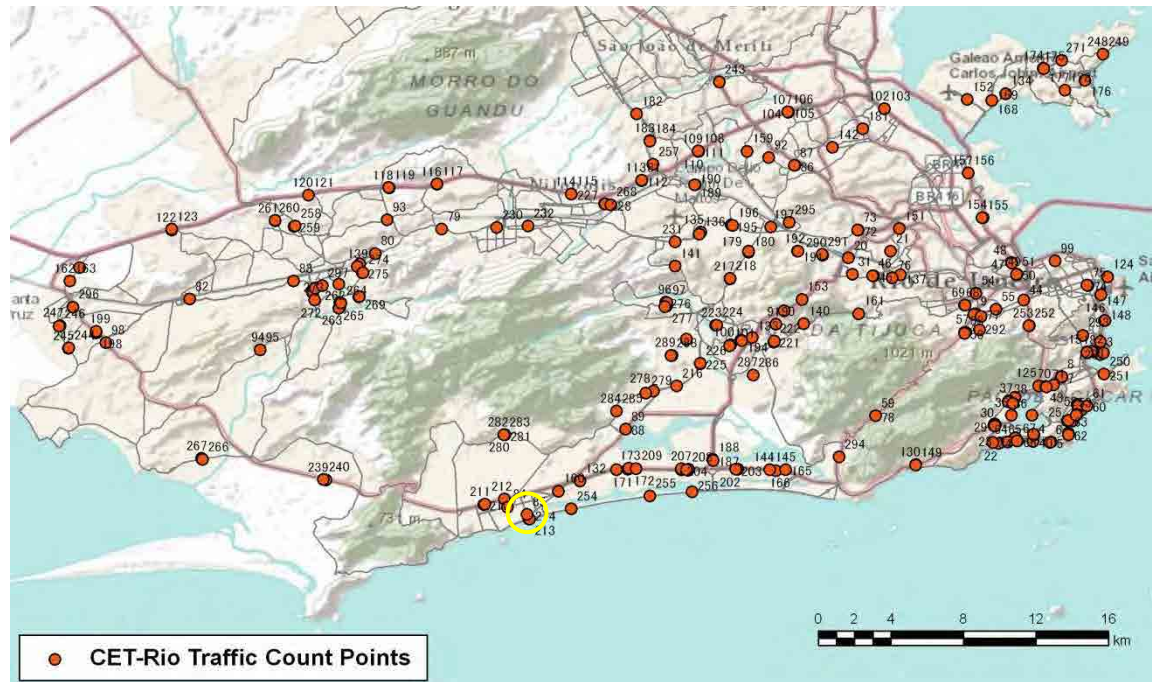

No.	Point	Towards
85	Av. Gláucio Gil, próx Av. Hermes de Lima	Praia

[Location]