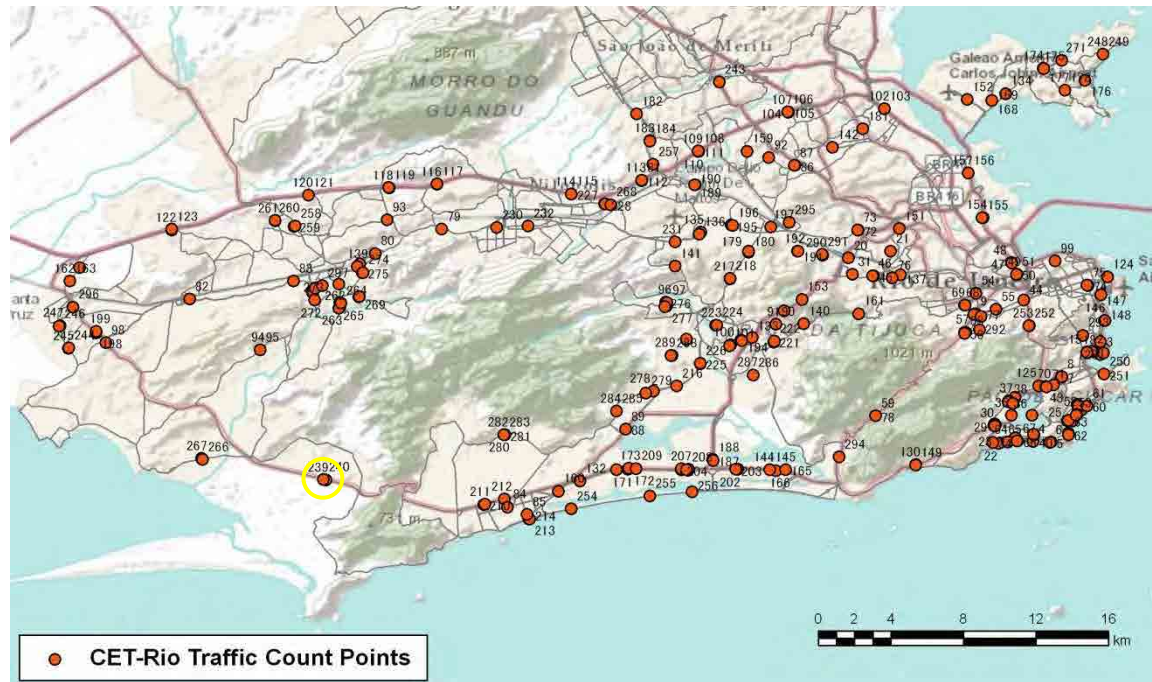

[Weekday]

[Weekend]

No.	Point	Towards
238	Augusto Vasconc,964	Campo Grande

[Location]

[Weekday]

[Weekend]

No.	Point	Towards
239	Américas,28705	Guaratiba

[Location]