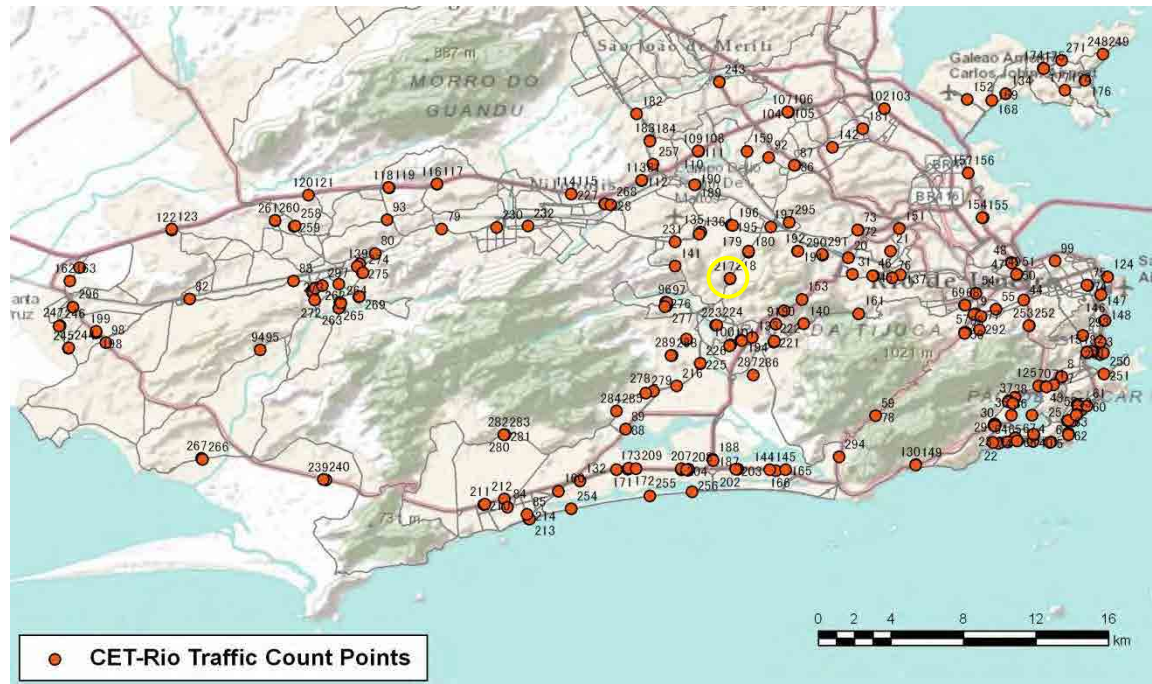

[Weekday]

[Weekend]

No.	Point	Towards
216	Estr. Bandeirantes, 4259	Taquara

[Location]

[Weekday]

[Weekend]

No.	Point	Towards
217	Candido Benício,2973	Campinho

[Location]