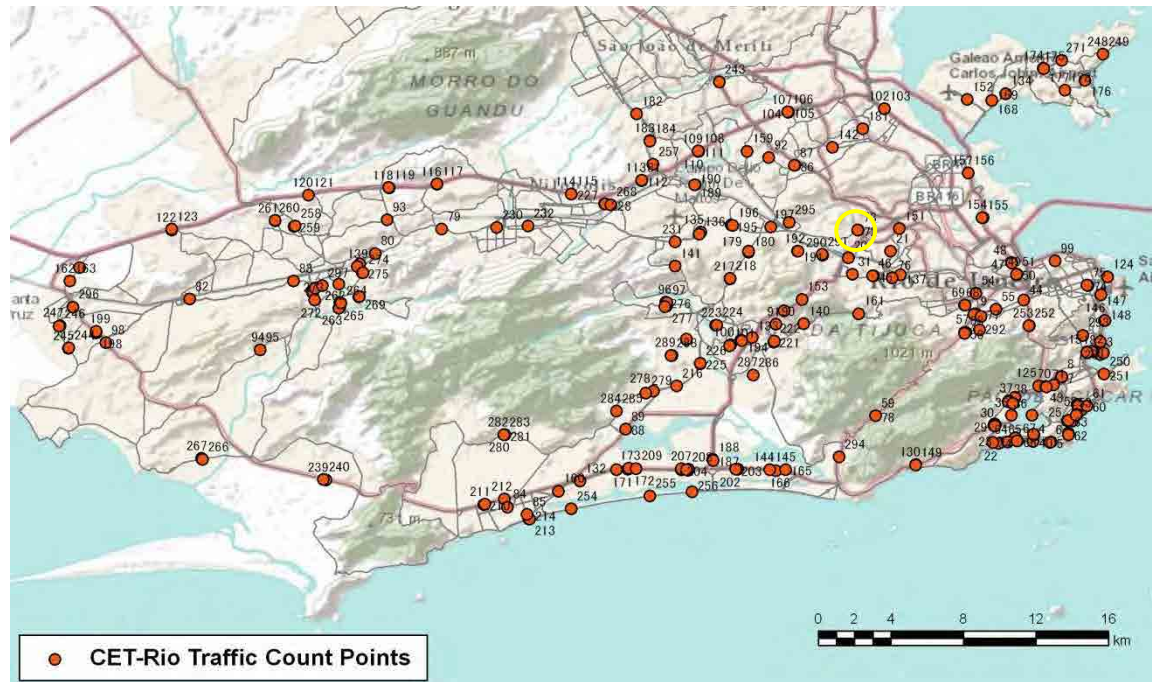

No.	Point	Towards
72	Av D.Helder Camara prox.n-6742	Cascadura

[Location]

[Weekday]

[Weekend]

No.	Point	Towards
73	Av D.Helder Camara prox.n-6742	Pilares

[Location]

[Weekday]

[Weekend]