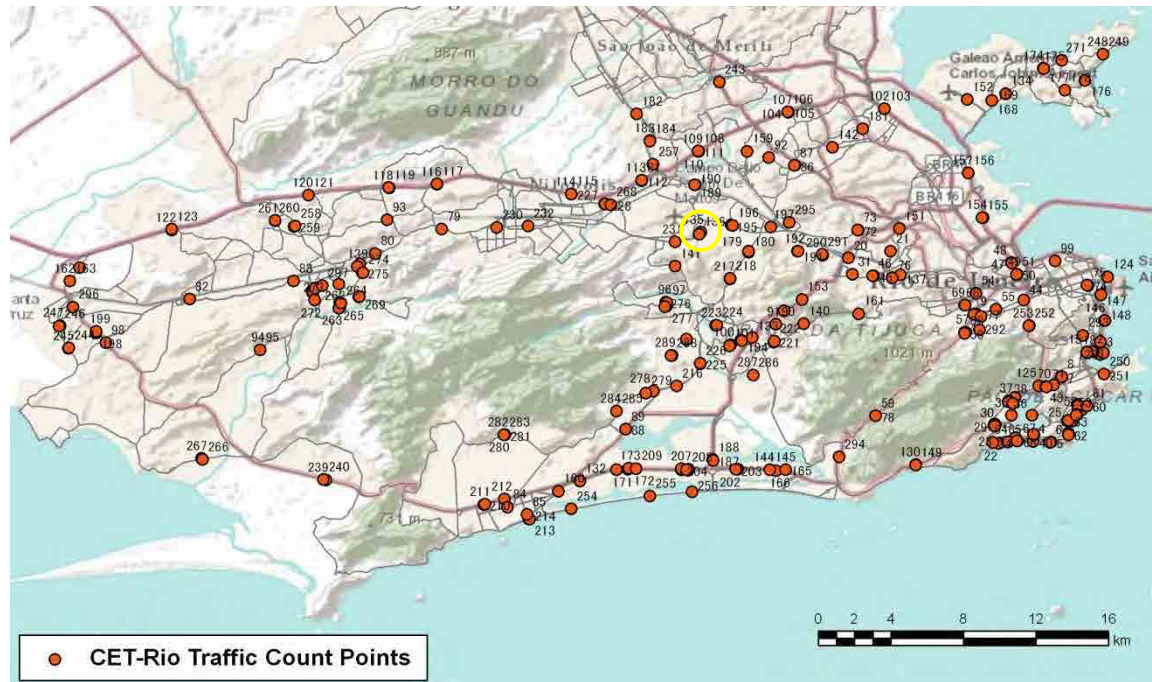

[Weekday]

[Weekend]

No.	Point	Towards
132	Av. das Américas, próx. 12.141	Central - Centro

[Location]

[Weekday]

[Weekend]

No.	Point	Towards
133	Linha Amarela Km 14 - Fx -1	Barra

[Location]

[Weekday]

[Weekend]

No.	Point	Towards
134	Est. do Galeão - Prox. n. 4.100	Ilha

[Location]

[Weekday]

[Weekend]

No.	Point	Towards
135	Av. Jambeiro, próx. 620	V.Valqueire

[Location]