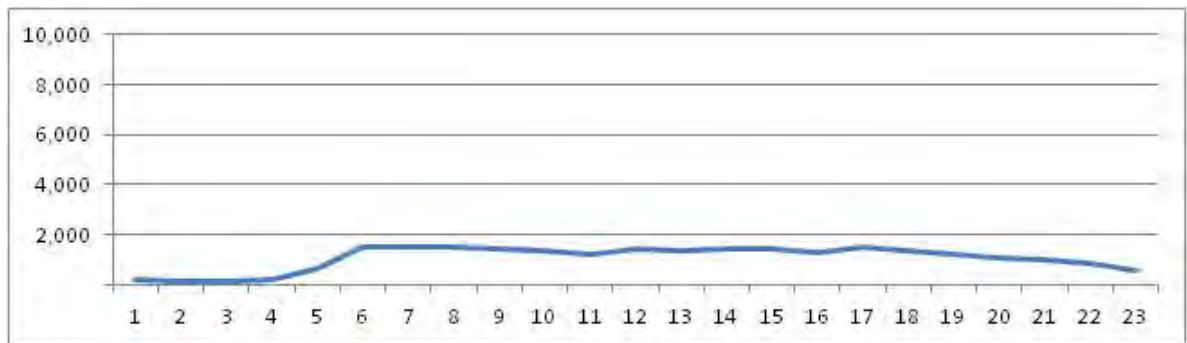

No.	Point	Towards
72	Av D.Helder Camara prox.n-6742	Cascadura

[Location]

[Weekday]

[Weekend]

No.	Point	Towards
73	Av D.Helder Camara prox.n-6742	Pilares

[Location]

[Weekday]

[Weekend]