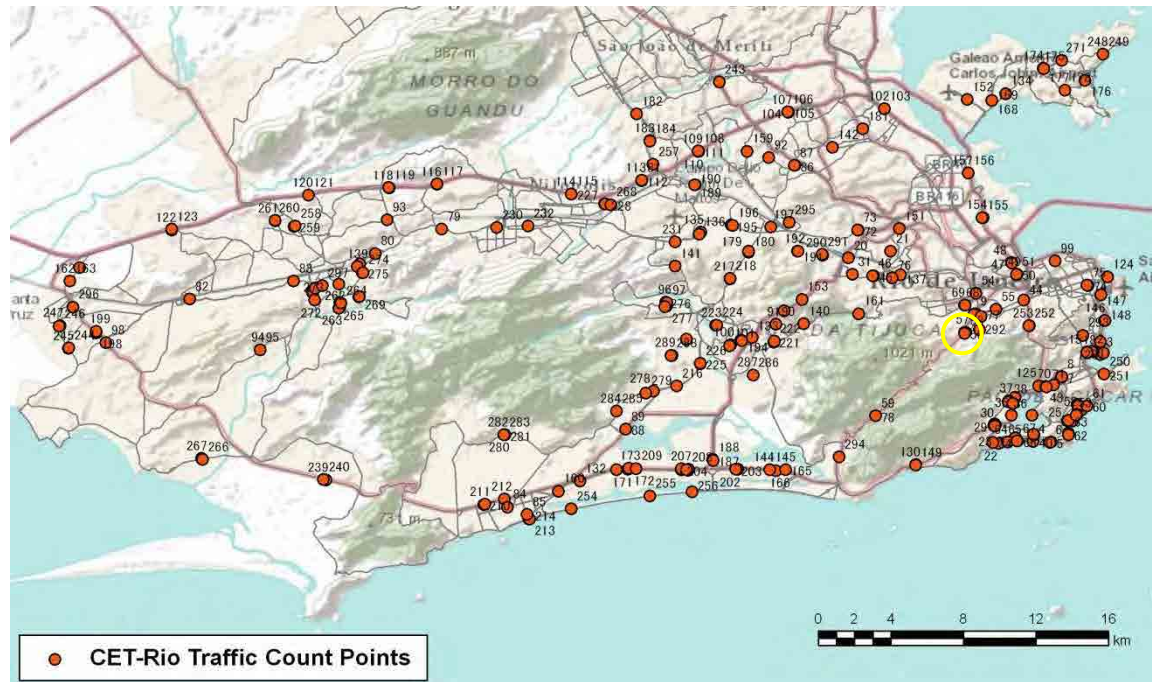

No.	Point	Towards
54	R Sao Francisco Xavier prox. a Pca Maracana	

[Location]

[Weekday]

[Weekend]

No.	Point	Towards
55	Av Heitor Beltrao prox. R Marques de Valenca	

[Location]

[Weekday]

[Weekend]

No.	Point	Towards
56	R Uruguai prox. n-380 e a R Conde de Bonfim	

[Location]

[Weekday]

[Weekend]

No.	Point	Towards
57	R Conde de Bonfim prox. n-690	Usina

[Location]

[Weekday]

[Weekend]