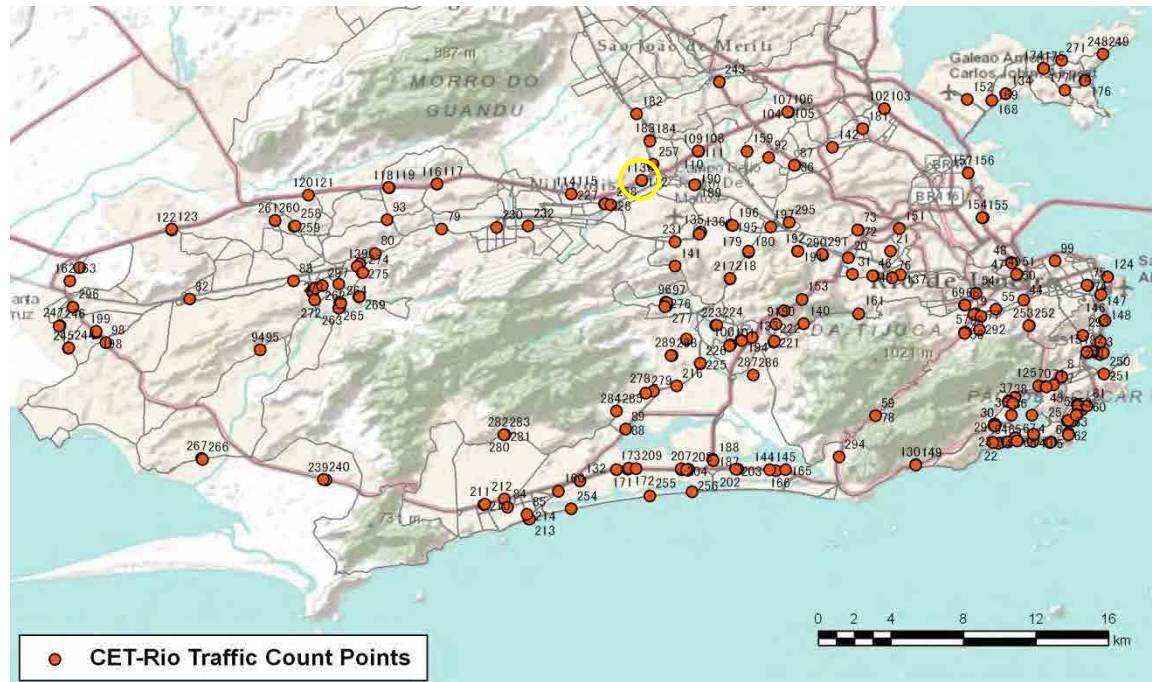

[Weekday]

[Weekend]

No.	Point	Towards
110	Av. Brasil km 24,3	Pista Central Sentido Centro

[Location]

[Weekday]

[Weekend]

No.	Point	Towards
111	Av. Brasil, Km 24,3	Pista Central Sentido Santa Cruz

[Location]

[Weekday]

[Weekend]

No.	Point	Towards
112	Av. Brasil, Km 28,0	Centro

[Location]

[Weekday]

[Weekend]

No.	Point	Towards
113	Av. Brasil, Km 28,0	Santa Cruz

[Location]