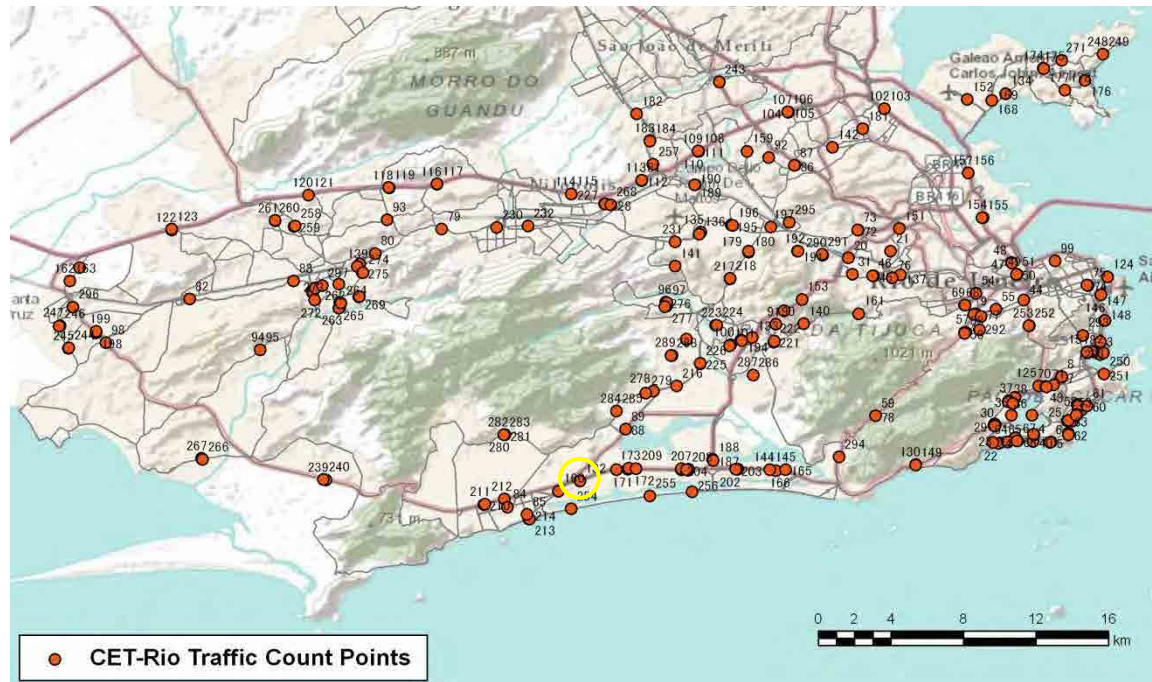

[Weekday]

[Weekend]

No.	Point	Towards
132	Av. das Américas, próx. 12.141	Central - Centro

[Location]

[Weekday]

[Weekend]

No.	Point	Towards
133	Linha Amarela Km 14 - Fx -1	Barra

[Location]

[Weekday]

[Weekend]

No.	Point	Towards
134	Est. do Galeão - Prox. n. 4.100	Ilha

[Location]

[Weekday]

[Weekend]

No.	Point	Towards
135	Av. Jambeiro, próx. 620	V.Valqueire

[Location]