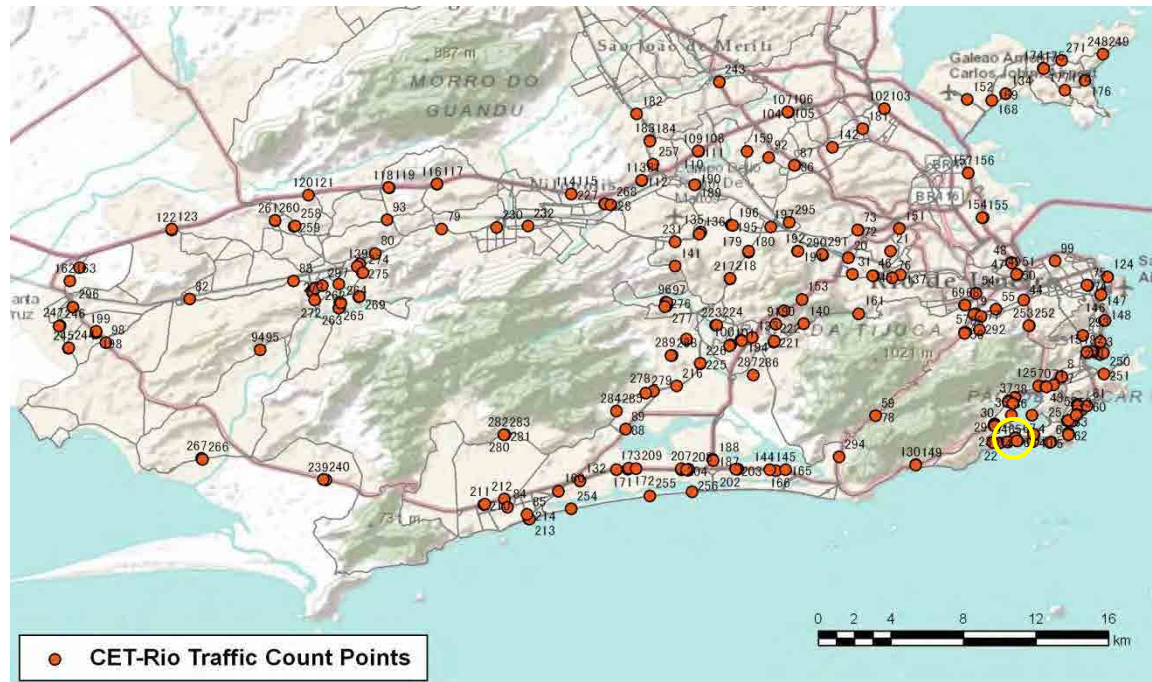

No.	Point	Towards
66	Av Vieira Souto próx. n°718	Leblon

[Location]