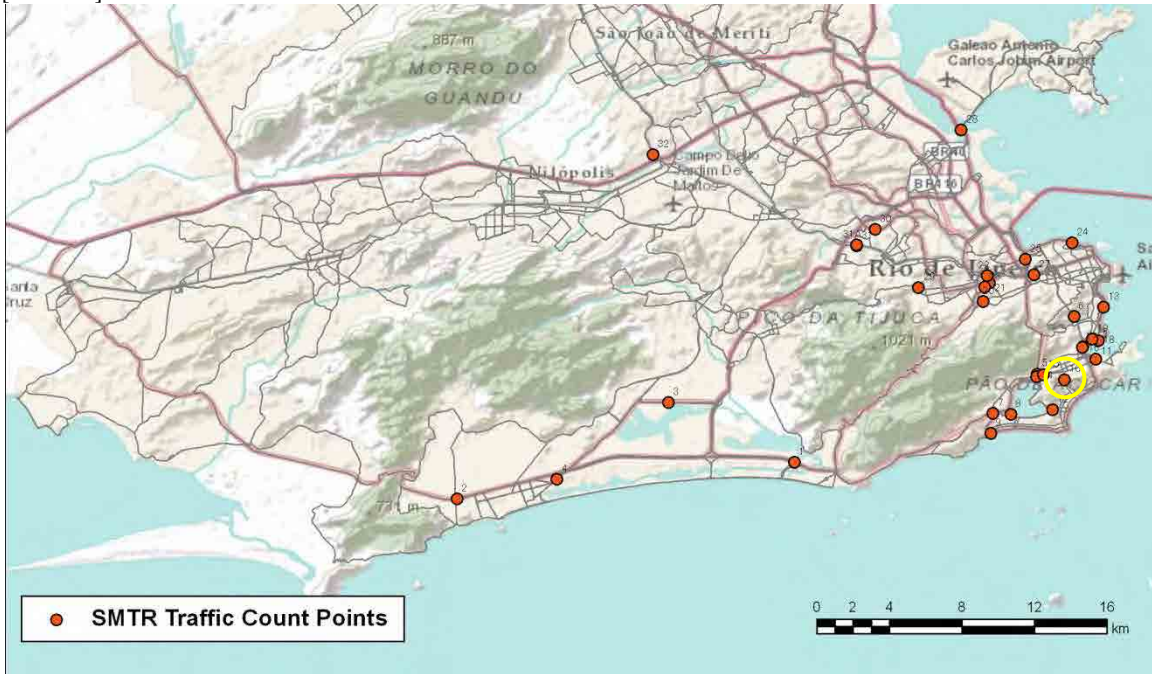

Post	Local	Volumetric count	
		Date	Duration
10	TunelAlaorPrata(TunelVelho)	21/09/2011	06:00 - 09:59

[Location]