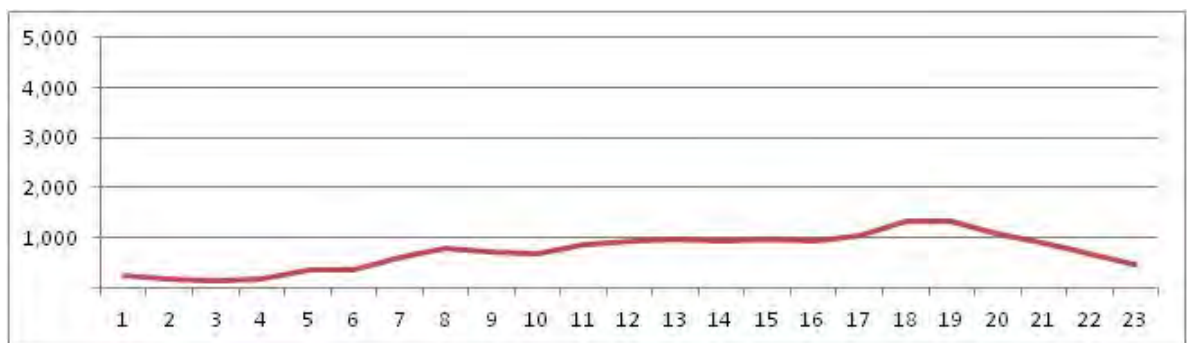

[Weekday]

[Weekend]

No.	Point	Towards
124	Av. Pres. Kubitschek	Aterro

[Location]

[Weekday]

[Weekend]

No.	Point	Towards
125	Túnel Rebouças	Lagoa

[Location]