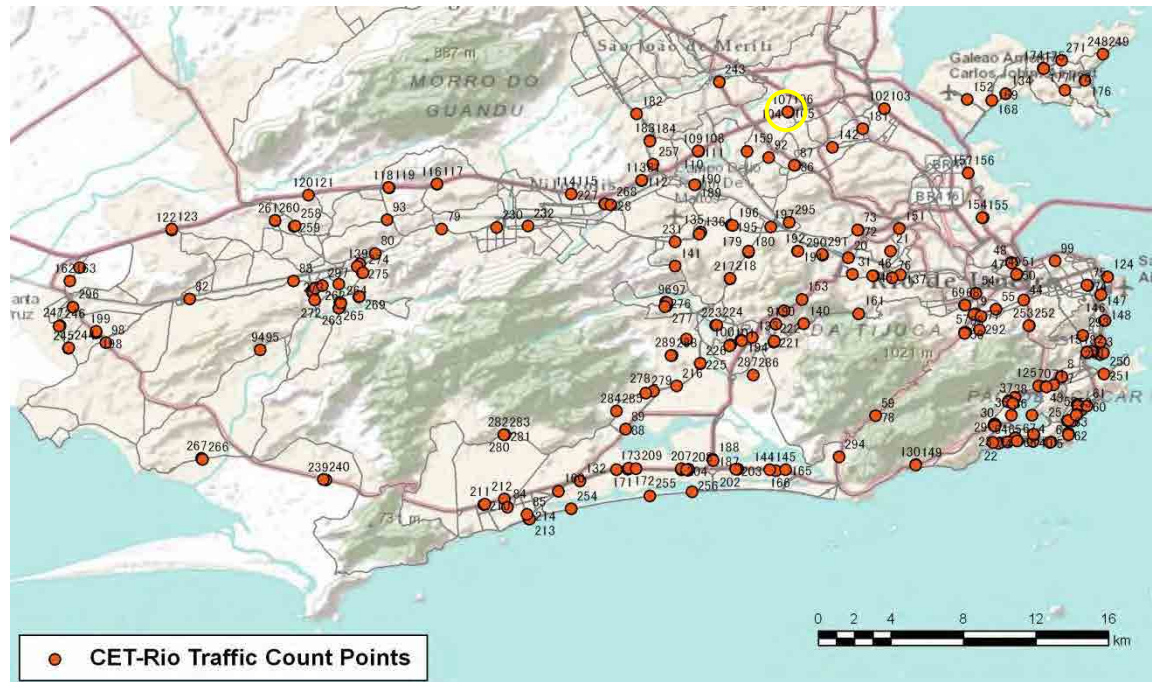

[Weekday]

[Weekend]

No.	Point	Towards
102	Av Brasil km 12,8	Pista Central Sentido Santa Cruz

[Location]

[Weekday]

[Weekend]

No.	Point	Towards
103	Av. Brasil Km 12,8	Pista Lateral Sentido Santa Cruz

[Location]

[Weekday]

[Weekend]

No.	Point	Towards
104	Av. Brasil Km 18,8	Pista Central Sentido Centro

[Location]

[Weekday]

[Weekend]

No.	Point	Towards
105	Av. Brasil Km 18,8	Pista Central Sentido Santa Cruz

[Location]

[Weekday]

[Weekend]

No.	Point	Towards
106	Av. Brasil Km 18,8	Pista Lateral Sentido Santa Cruz

[Location]

[Weekday]

[Weekend]

No.	Point	Towards
107	Av. Brasil Km 18,8	Pista Lateral Sentido Centro

[Location]