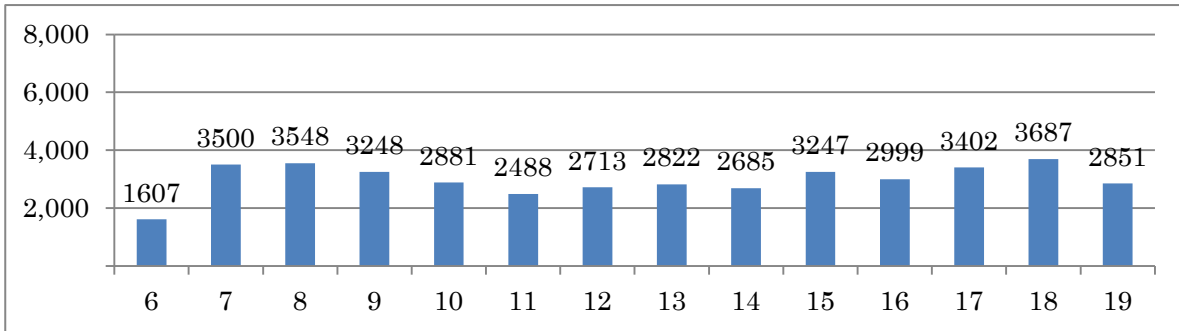

[001 - Centro]