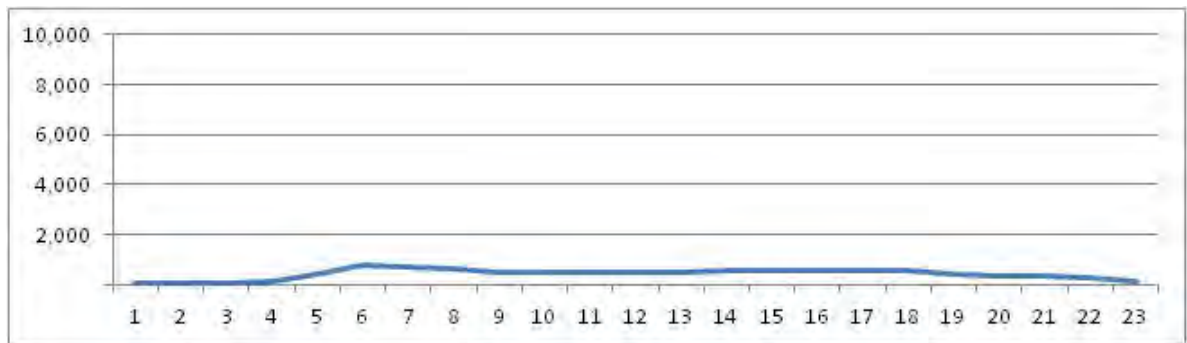

No.	Point	Towards
81	AV Brasil, Alca acesso Est. Engenho Novo	Centro

[Location]

[Weekday]

[Weekend]