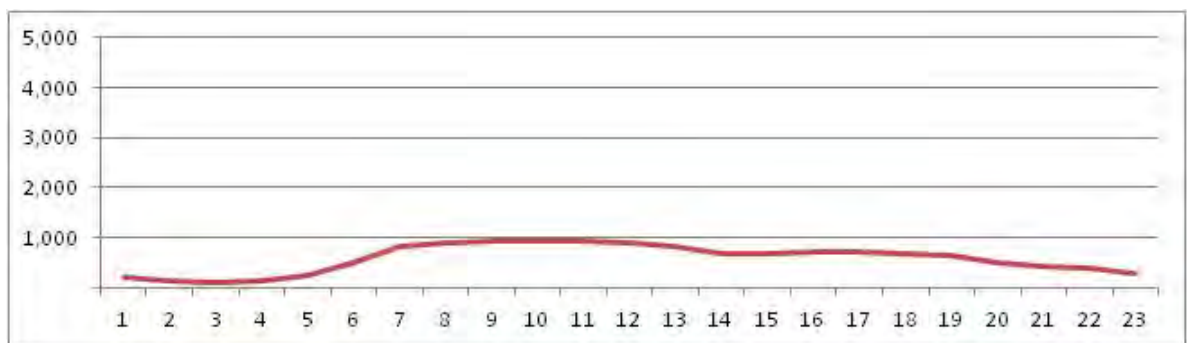

No.	Point	Towards
103	Av. Brasil Km 12,8	Pista Lateral Sentido Santa Cruz

[Location]

[Weekday]

[Weekend]