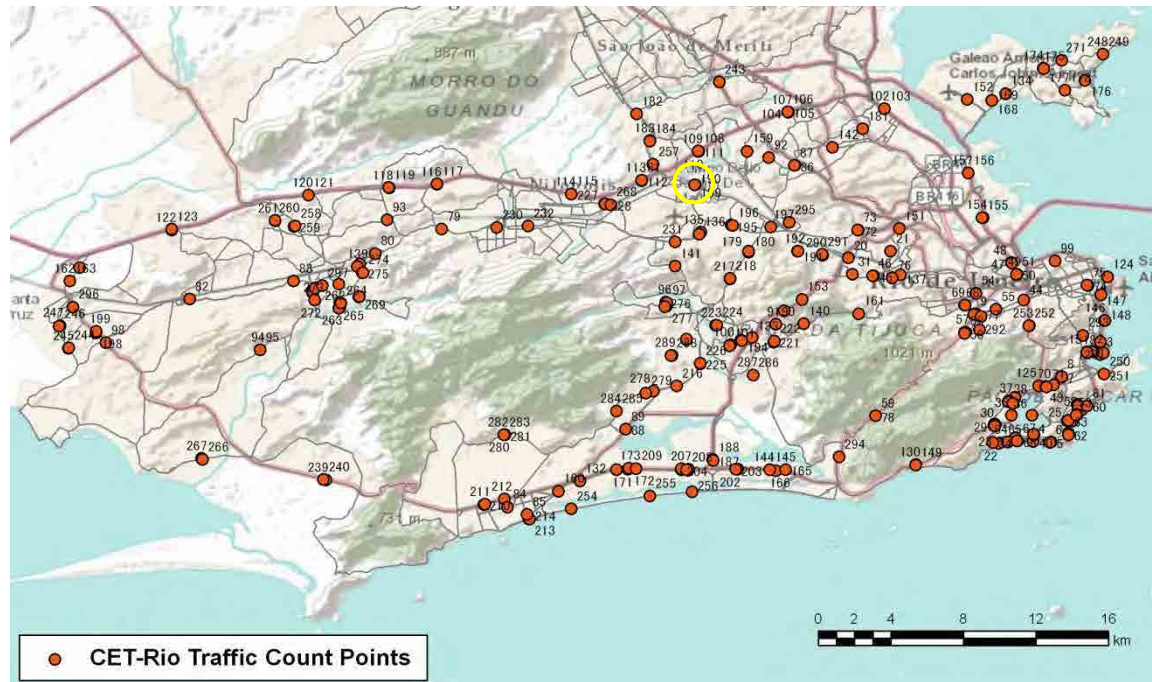

[Weekday]

[Weekend]

No.	Point	Towards
190	João Vicente,1775	Bento Ribeiro

[Location]

[Weekday]

[Weekend]

No.	Point	Towards
191	Clarimundo de Melo906	Encantado

[Location]