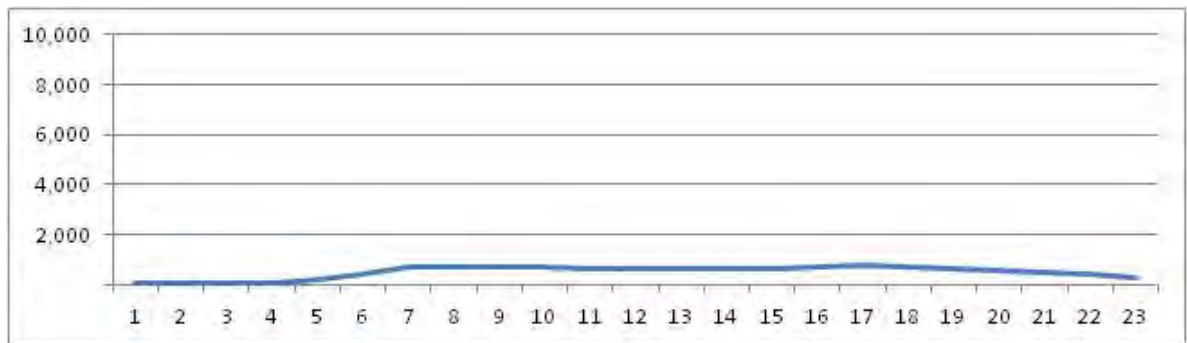

No.	Point	Towards
243	AV. MARTIN LUTHER KING JR. e.f. n.º 13.738	Pavuna

[Location]

[Weekday]

[Weekend]