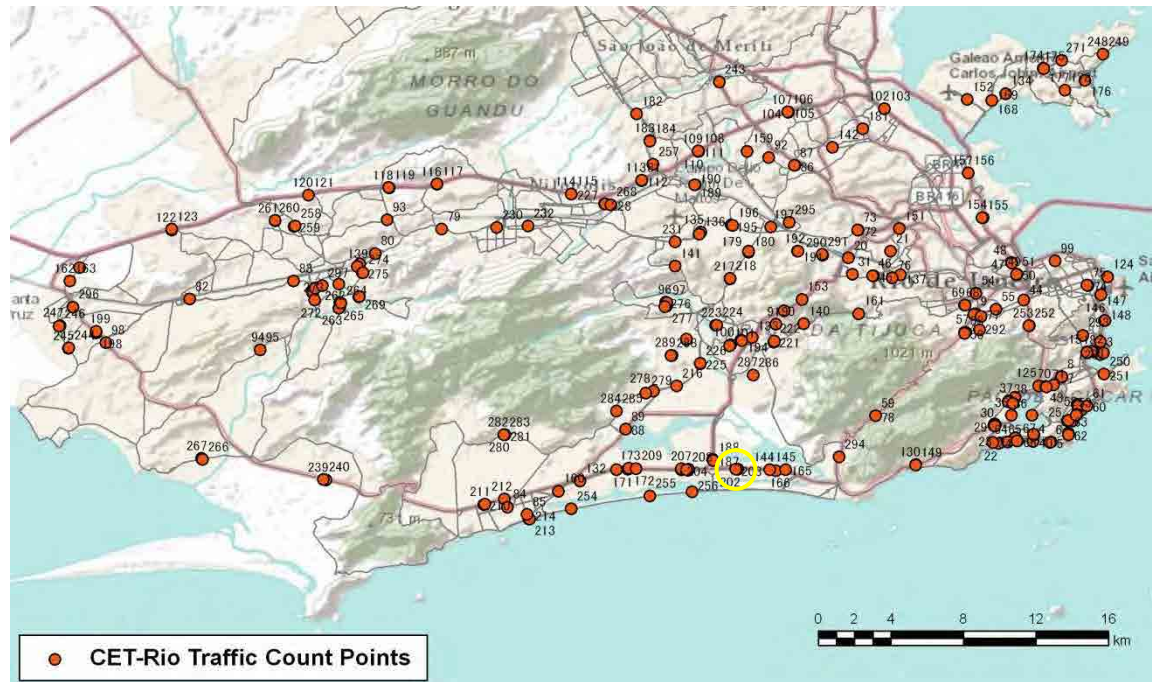

[Weekday]

[Weekend]

No.	Point	Towards
200	Américas,3979	Central-Centro

[Location]

[Weekday]

[Weekend]

No.	Point	Towards
201	Américas,4200	Central-Recreio

[Location]