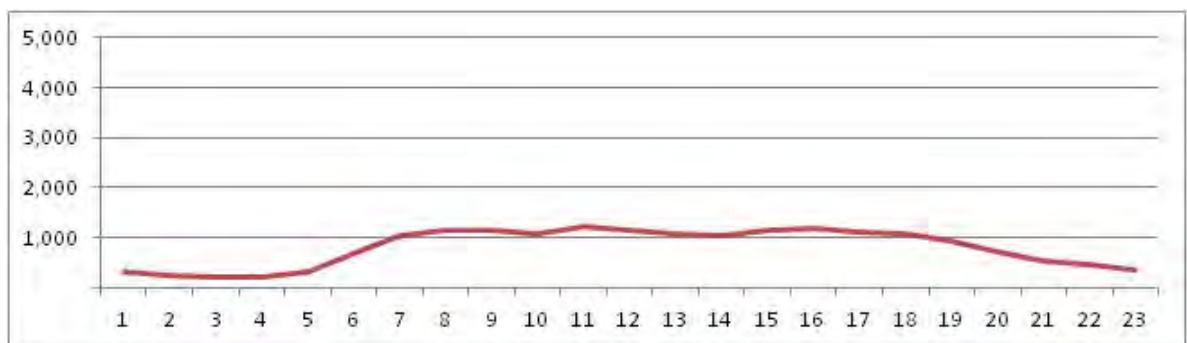

[Weekday]

[Weekend]

No.	Point	Towards
102	Av Brasil km 12,8	Pista Central Sentido Santa Cruz

[Location]

[Weekday]

[Weekend]

No.	Point	Towards
103	Av. Brasil Km 12,8	Pista Lateral Sentido Santa Cruz

[Location]