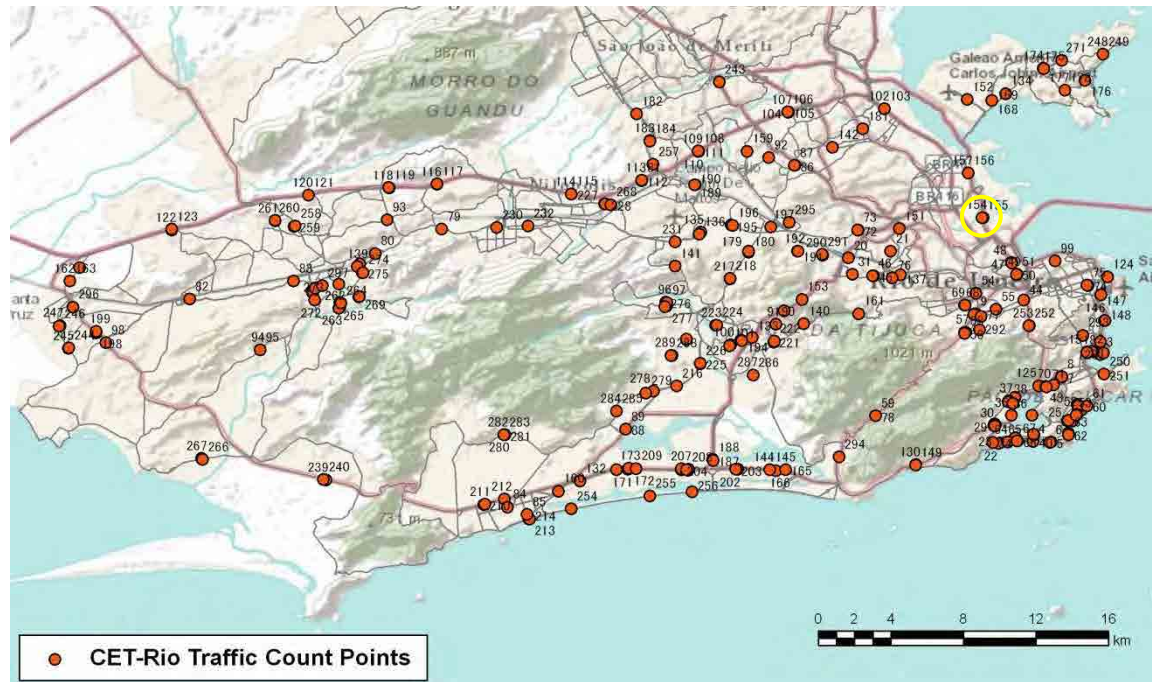

No.	Point	Towards
155	Linha Vermelha Km 3,5	Centro

[Location]