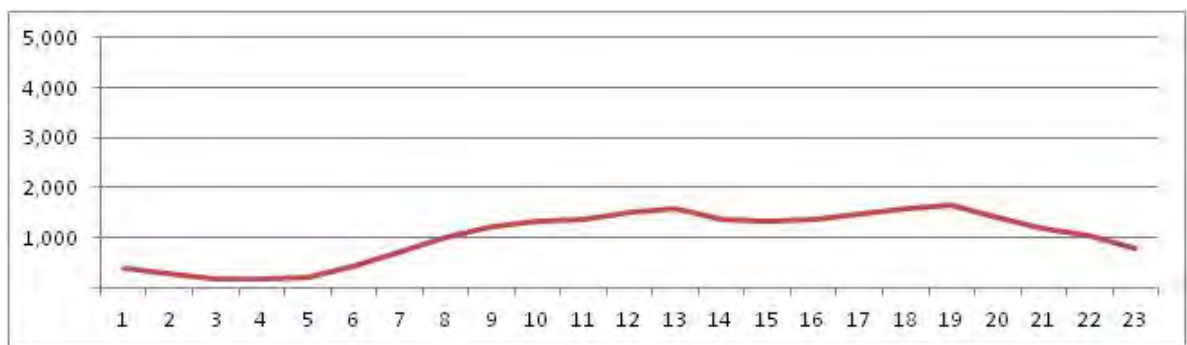

No.	Point	Towards
88	Av. Salvador Allende, prox portao 3	Av. Ayrton Senna

[Location]

[Weekday]

[Weekend]

No.	Point	Towards
89	Av. Salvador Allende, prox portao 3	Recreio

[Location]

[Weekday]

[Weekend]