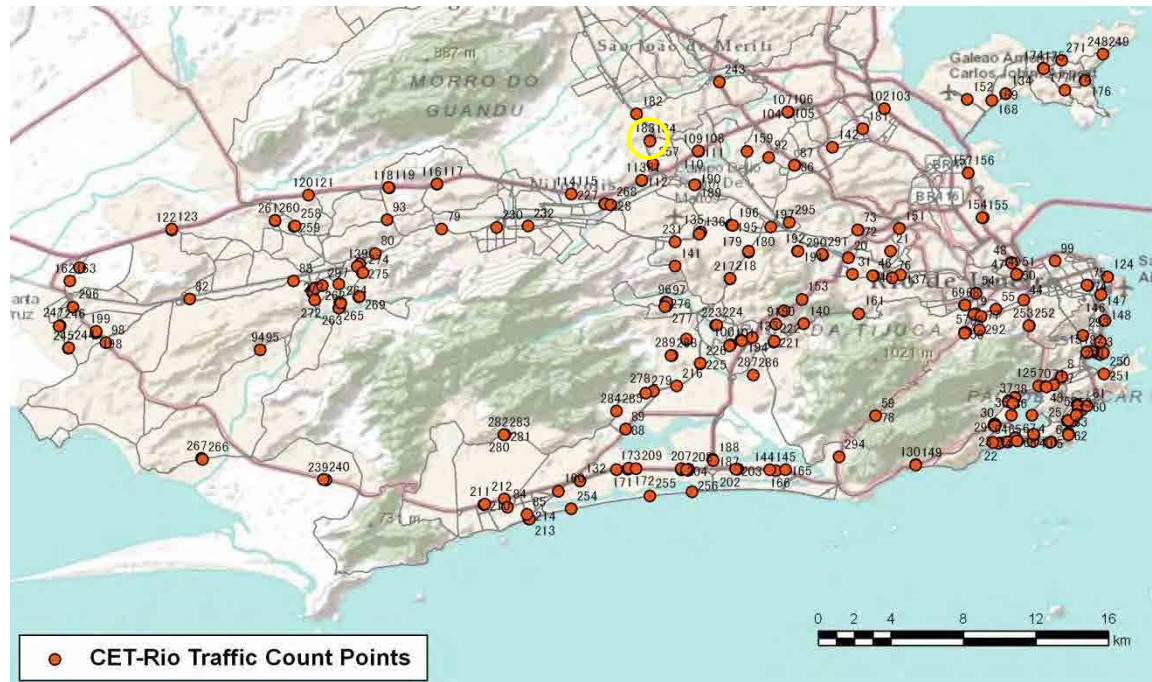

[Weekday]

[Weekend]

No.	Point	Towards
182	Mal.Alencastro,4277	Nilópolis

[Location]

[Weekday]

[Weekend]

No.	Point	Towards
183	Mal.Alencastro,2417	Ricardo Alb

[Location]