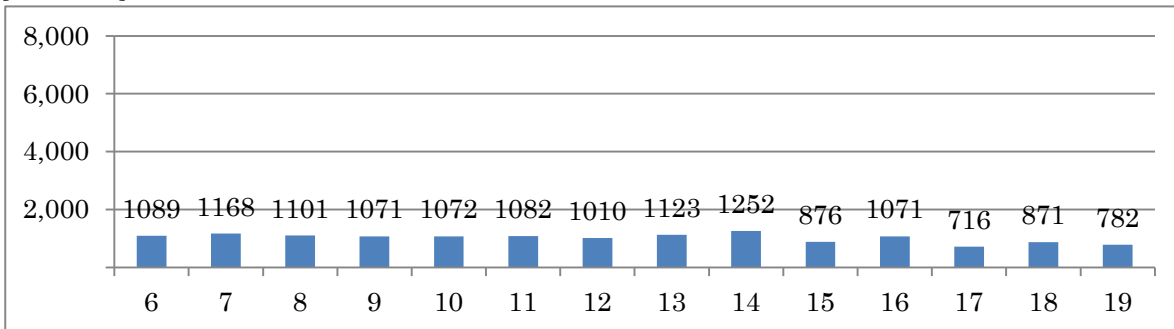

[001-Centro]