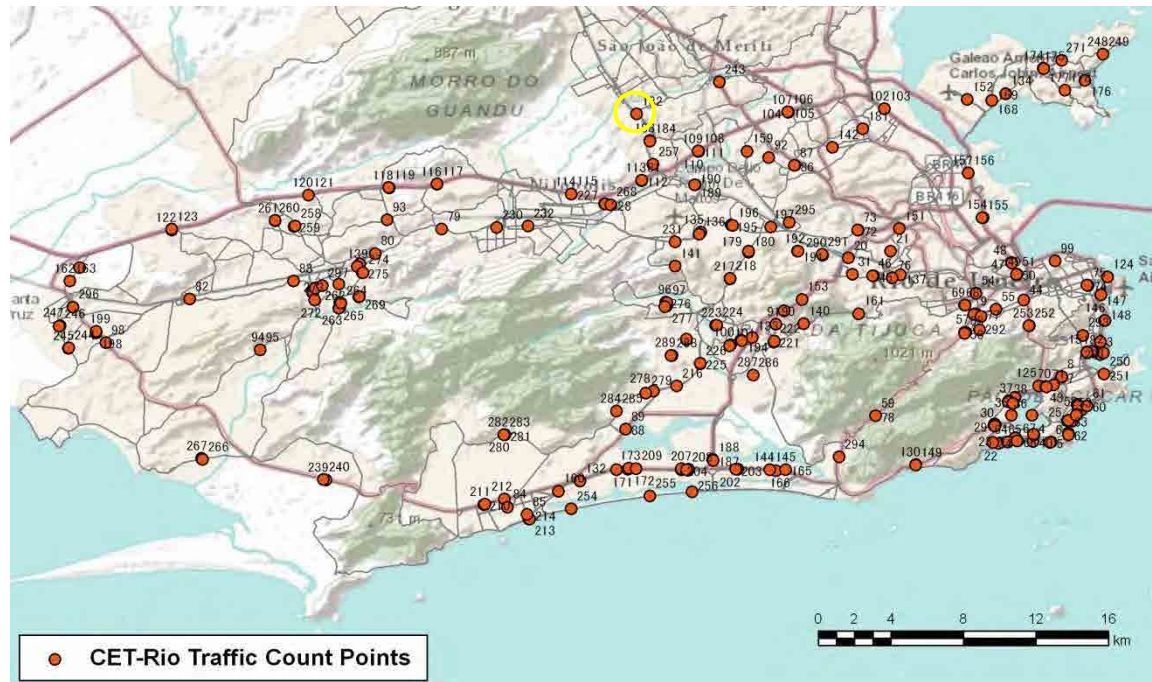

[Weekday]

[Weekend]

No.	Point	Towards
182	Mal.Alencastro,4277	Nilópolis

[Location]

[Weekday]

[Weekend]

No.	Point	Towards
183	Mal.Alencastro,2417	Ricardo Alb

[Location]