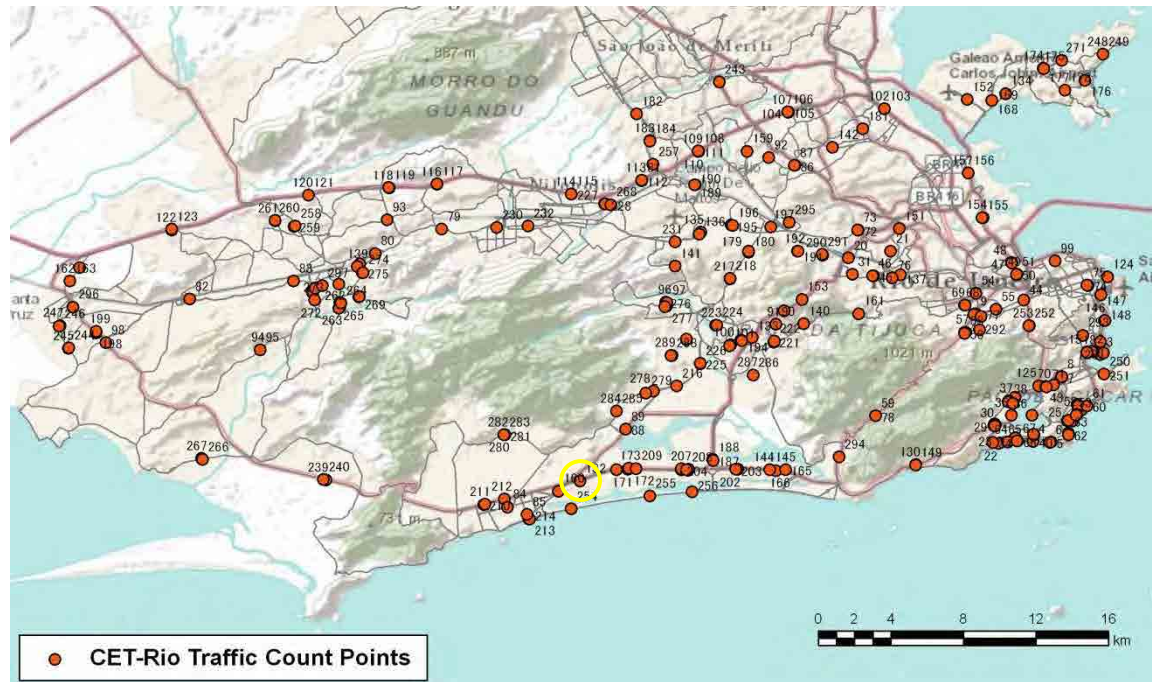

[Weekday]

[Weekend]

No.	Point	Towards
130	Auto Estrada Lagoa-Barra	Barra

[Location]

[Weekday]

[Weekend]

No.	Point	Towards
131	Av. das Américas, próx. 7.380	Central - Recreio

[Location]

[Weekday]

[Weekend]

No.	Point	Towards
132	Av. das Américas, próx. 12.141	Central - Centro

[Location]

[Weekday]

[Weekend]

No.	Point	Towards
133	Linha Amarela Km 14 - Fx -1	Barra

[Location]