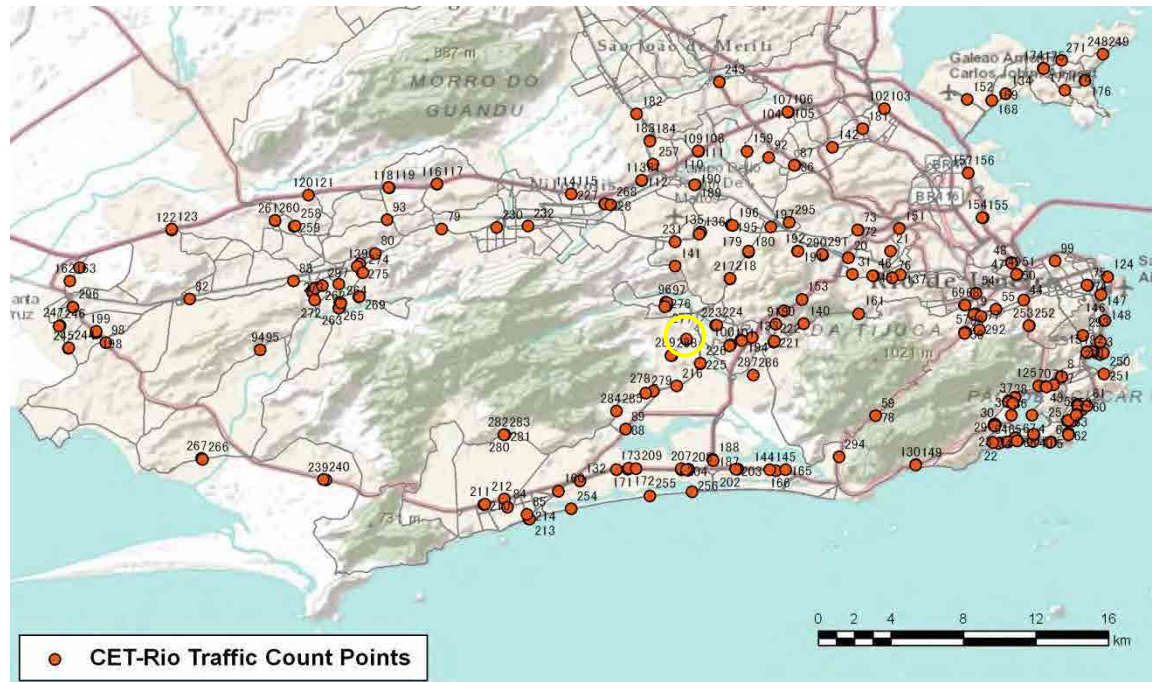

[Weekday]

[Weekend]

No.	Point	Towards
220	André Rocha,2630	Taquara

[Location]

[Weekday]

[Weekend]

No.	Point	Towards
221	Estr. Tres Rios,876	Grajaú

[Location]