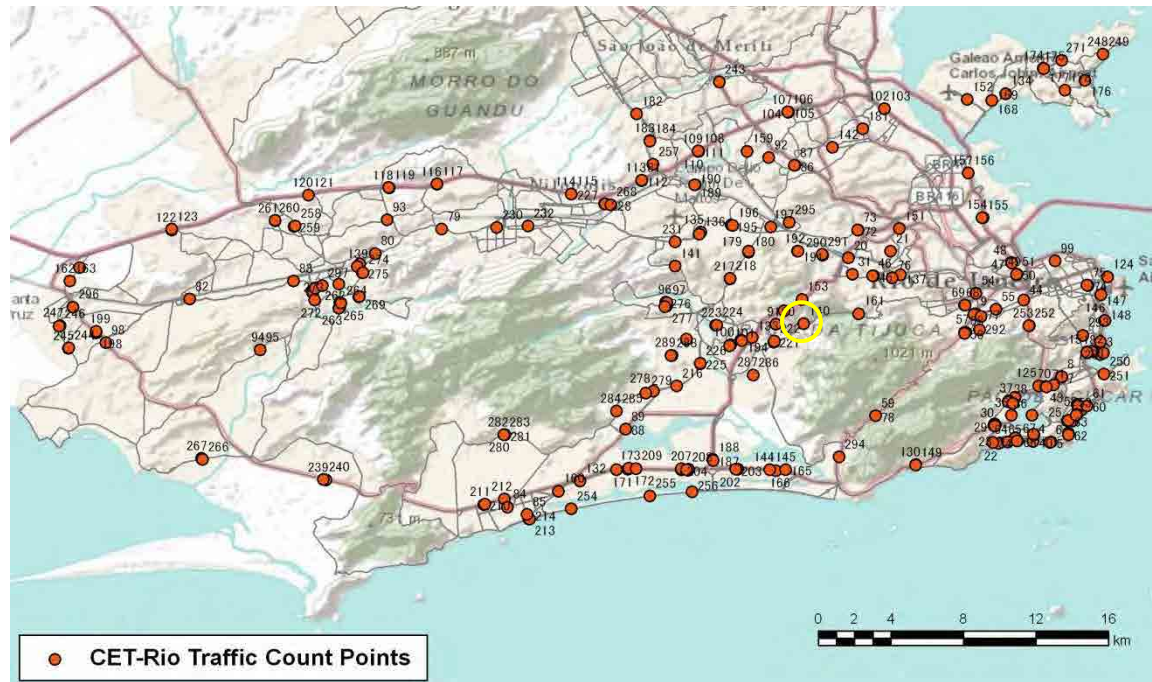

[Weekday]

[Weekend]

No.	Point	Towards
140	Est. dos Tres Rios - Prox. n.2.702	Jacarepaguá

[Location]

[Weekday]

[Weekend]

No.	Point	Towards
141	Estr. do Catonho - Prox. n. 977	Jacarepaguá

[Location]