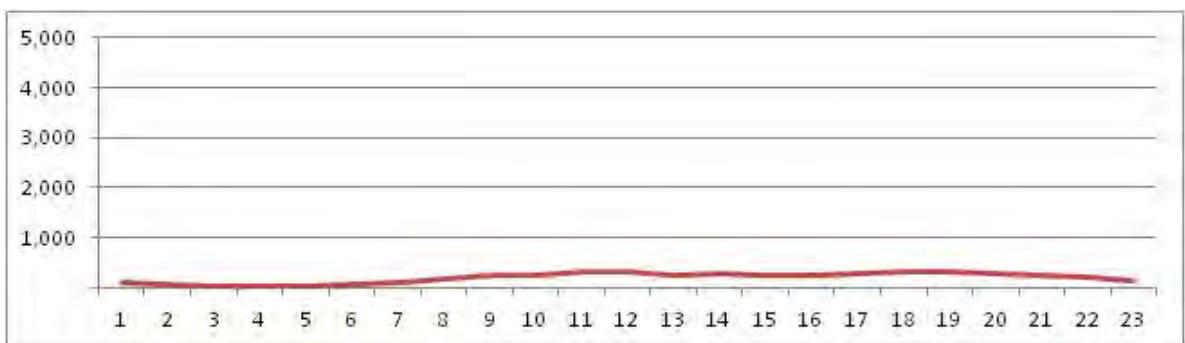

[Weekend]

No.	Point	Towards
100	Rua Retiro dos Artistas, prox. n 1.420	Retiro dos Artistas

[Location]

[Weekday]

[Weekend]

No.	Point	Towards
101	Rua Retiro dos Artistas, prox. n 1.420	R. Edgard Werneck

[Location]