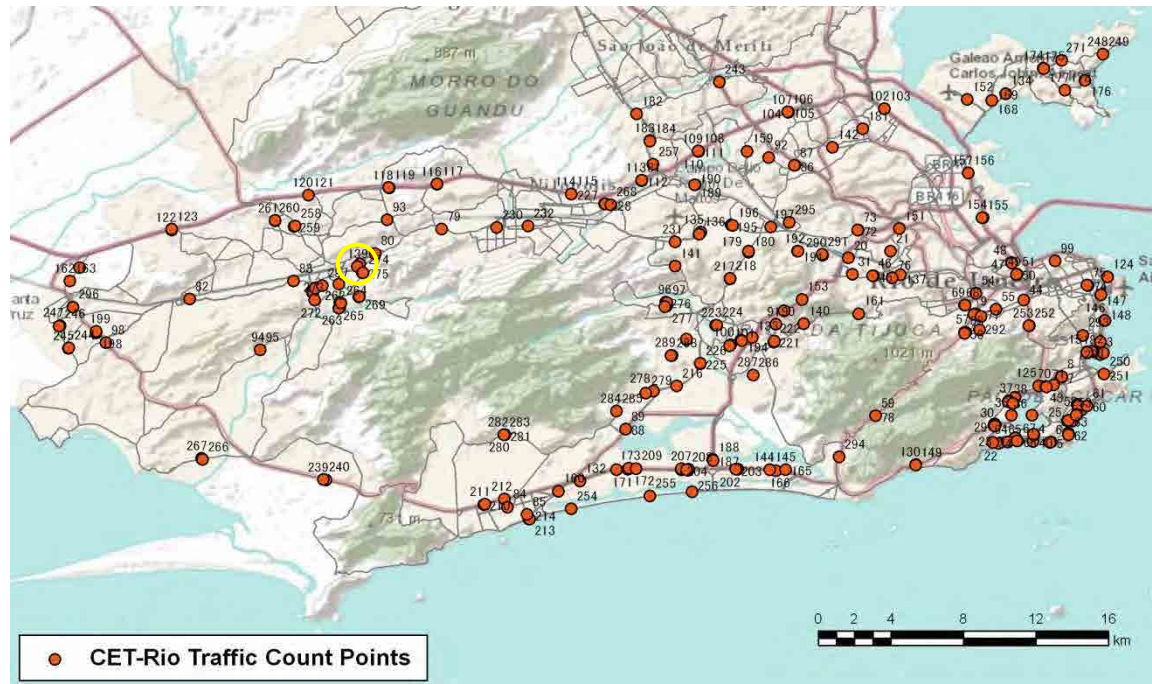

[Weekday]

[Weekend]

No.	Point	Towards
138	Rua Arthur Rios , próx. 692	

[Location]

[Weekday]

[Weekend]

No.	Point	Towards
139	Rua Arthur Rios , próx. 929	BANGU

[Location]