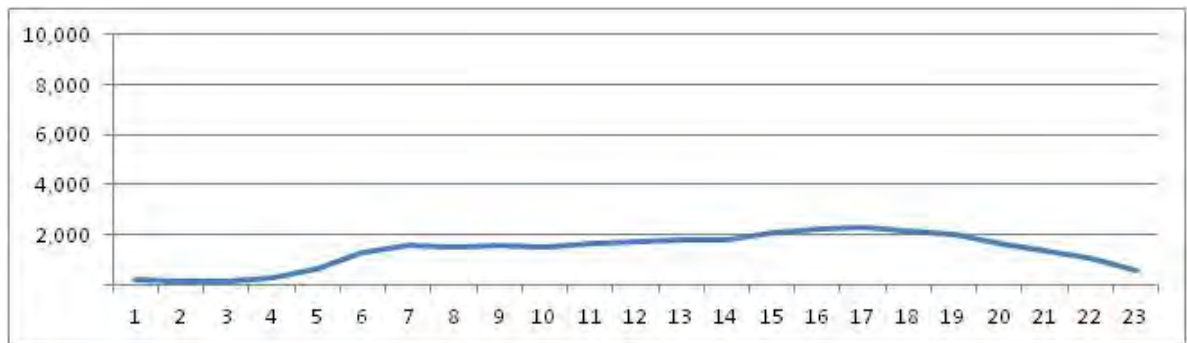

No.	Point	Towards
105	Av. Brasil Km 18,8	Pista Central Sentido Santa Cruz

[Location]

[Weekday]

[Weekend]