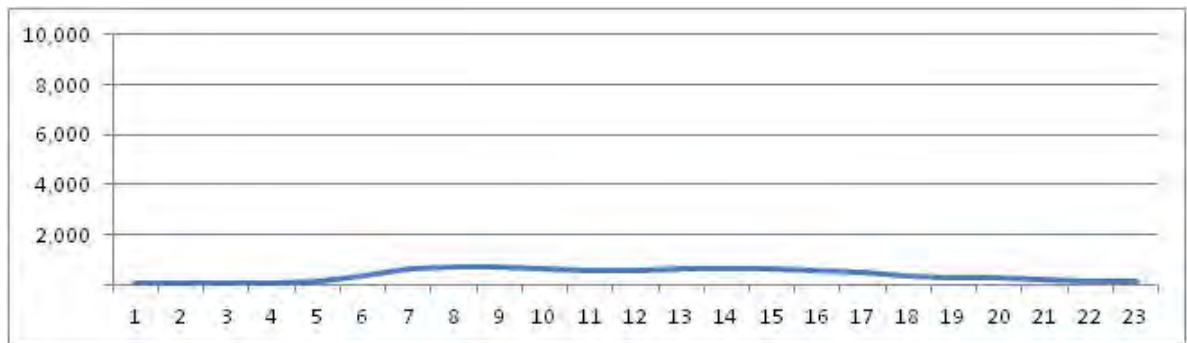

No.	Point	Towards
50	Av PedroII prox.n219	Av Franc.Bicalho

[Location]

[Weekday]

[Weekend]

No.	Point	Towards
51	R. Figueira de Mello x Av. Pedro II	

[Location]

[Weekday]

[Weekend]