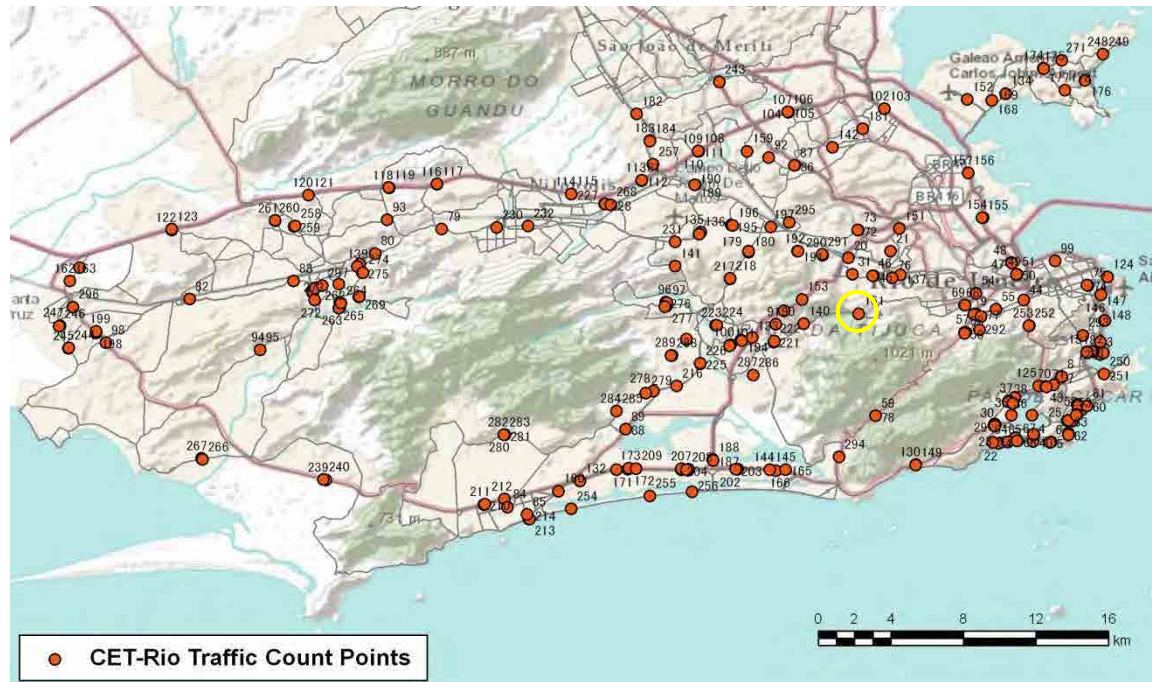

[Weekday]

[Weekend]

No.	Point	Towards
158	Linha Amarela Km 12,2	Barra

[Location]

[Weekday]

[Weekend]

No.	Point	Towards
159	Av. dos Italianos, próx. 933	Acari

[Location]

[Weekday]

[Weekend]

No.	Point	Towards
160	Av. Alfredo B. Silveira, prox. 1.270	Recreio

[Location]

[Weekday]

[Weekend]

No.	Point	Towards
161	Av. Menezes Cortes, Km 5,4	Jacarepaguá

[Location]