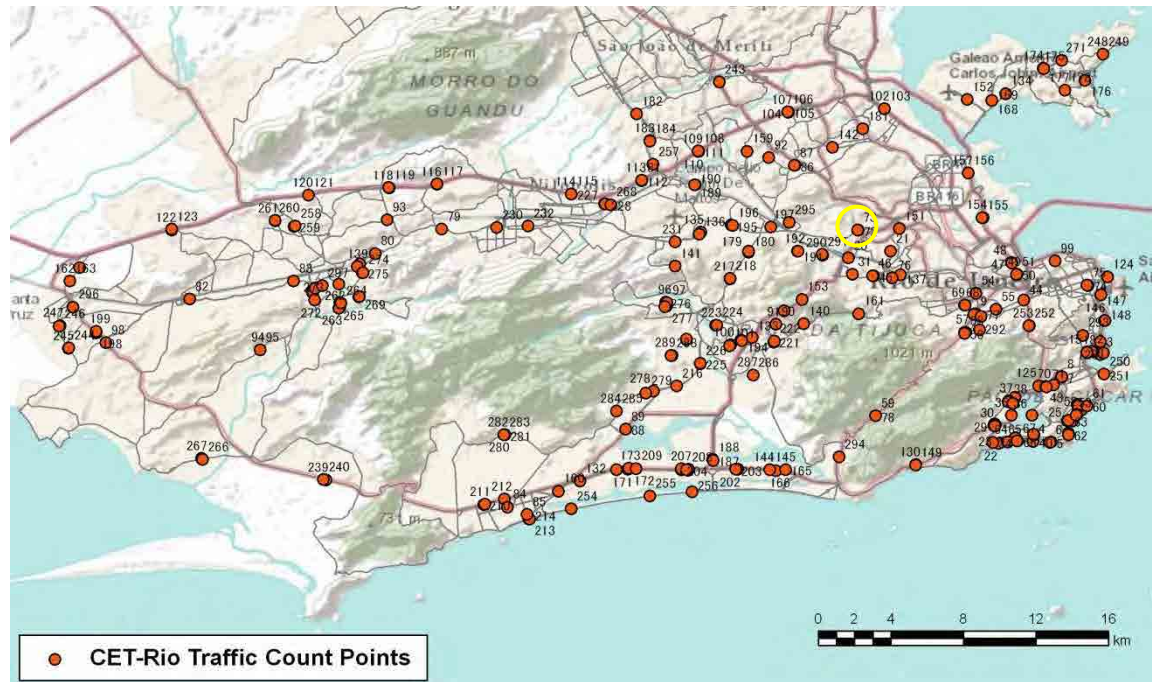

No.	Point	Towards
72	Av D.Helder Camara prox.n-6742	Cascadura

[Location]