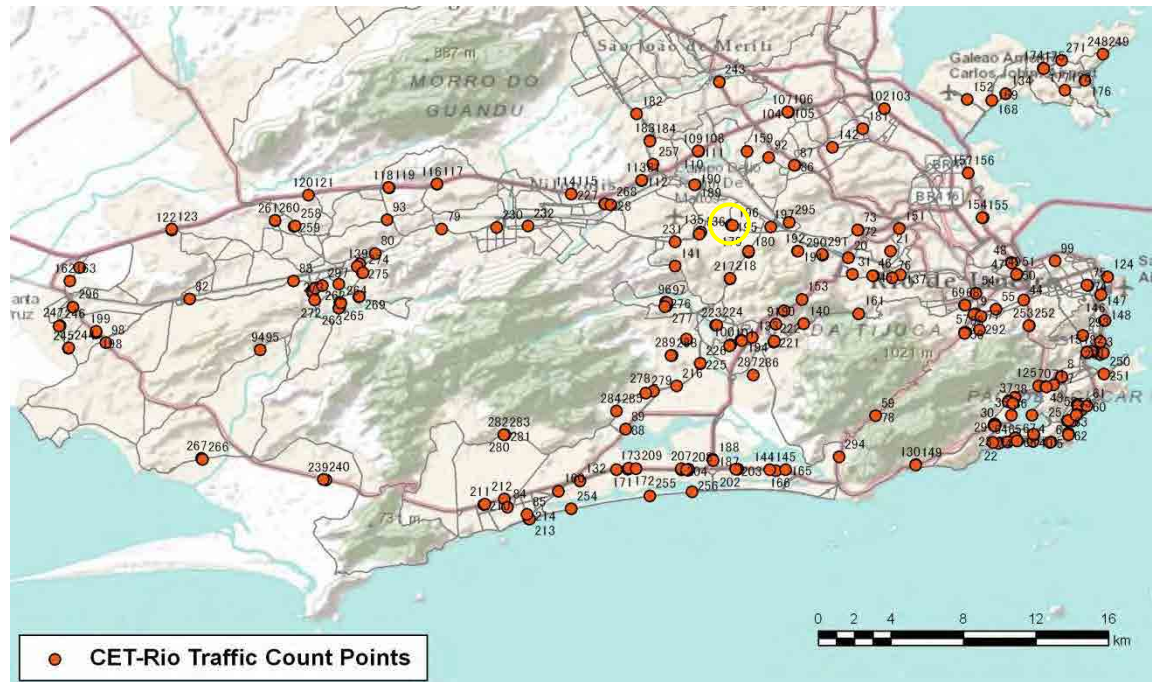

[Weekday]

[Weekend]

No.	Point	Towards
194	Geremário Dantas,1052	Tanque

[Location]

[Weekday]

[Weekend]

No.	Point	Towards
195	Estr.Int.Magalhães,635	Campinho

[Location]