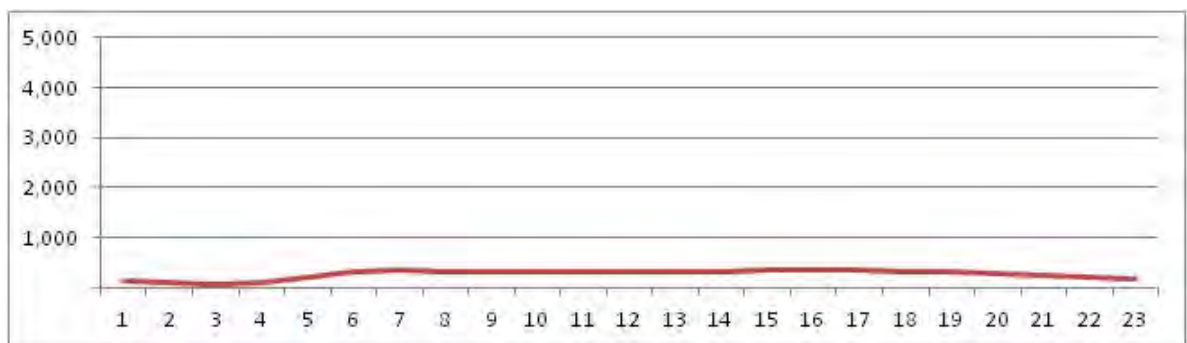

[Weekend]

No.	Point	Towards
100	Rua Retiro dos Artistas, prox. n 1.420	Retiro dos Artistas

[Location]

[Weekday]

[Weekend]

No.	Point	Towards
101	Rua Retiro dos Artistas, prox. n 1.420	R. Edgard Werneck

[Location]