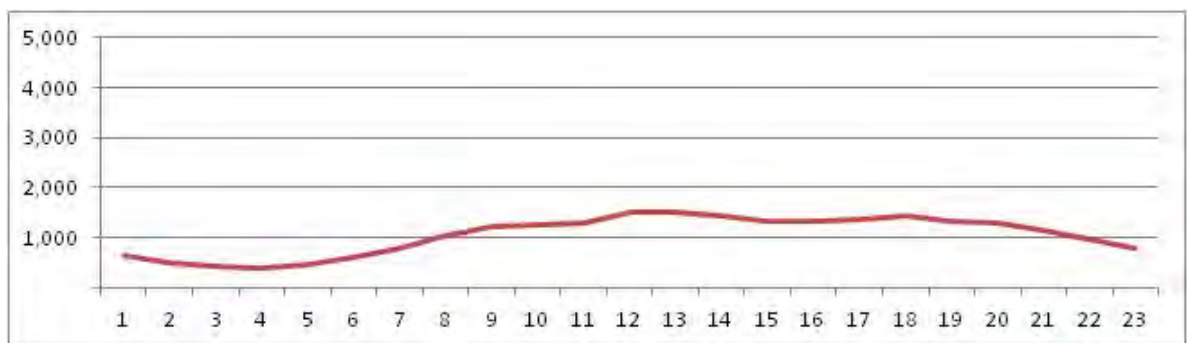

No.	Point	Towards
72	Av D.Helder Camara prox.n-6742	Cascadura

[Location]

[Weekday]

[Weekend]

No.	Point	Towards
73	Av D.Helder Camara prox.n-6742	Pilares

[Location]

[Weekday]

[Weekend]