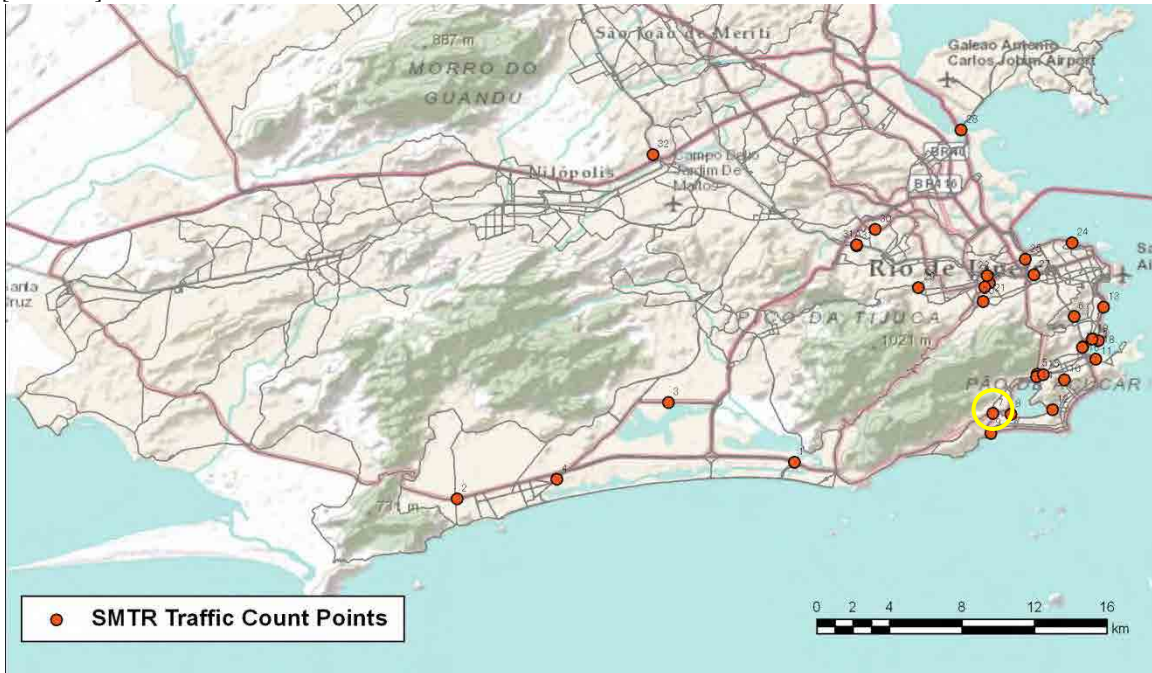

Post	Local	Volumetric count	
		Date	Duration
7	PrabaSibelius	20/09/2011	06:00- 09:59

[Location]