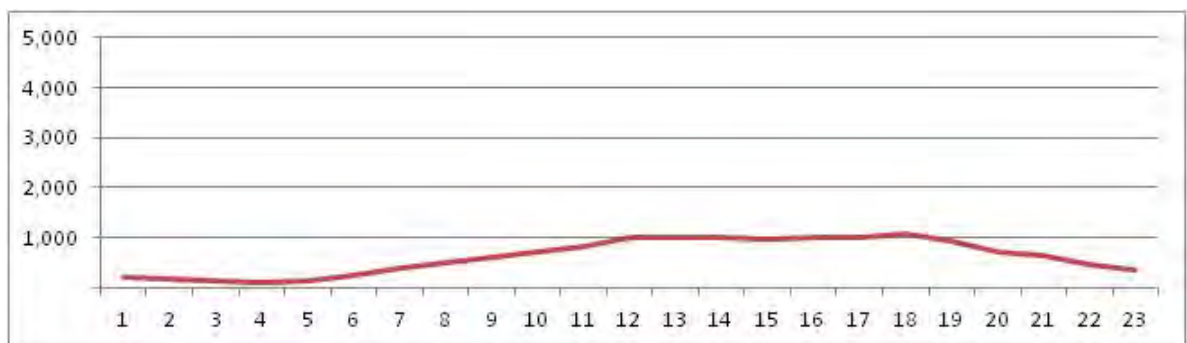

[Weekday]

[Weekend]

No.	Point	Towards
132	Av. das Américas, próx. 12.141	Central - Centro

[Location]

[Weekday]

[Weekend]

No.	Point	Towards
133	Linha Amarela Km 14 - Fx -1	Barra

[Location]