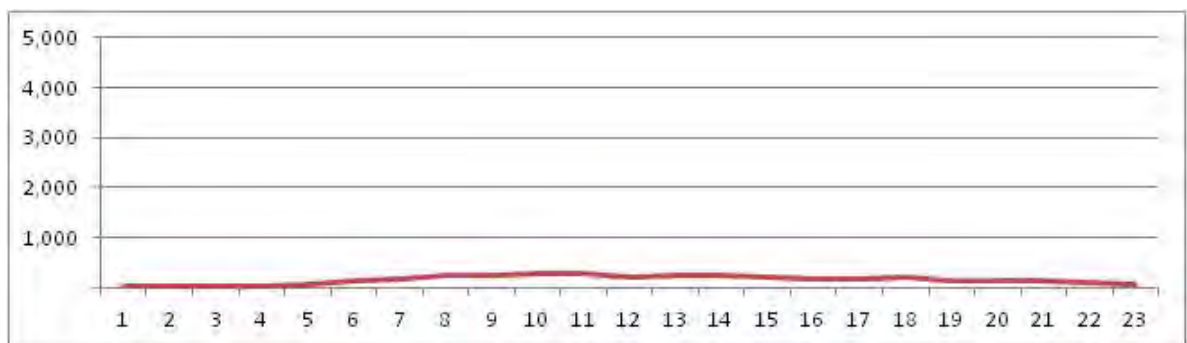

No.	Point	Towards
50	Av PedroII prox.n219	Av Franc.Bicalho

[Location]

[Weekday]

[Weekend]

No.	Point	Towards
51	R. Figueira de Mello x Av. Pedro II	

[Location]

[Weekday]

[Weekend]