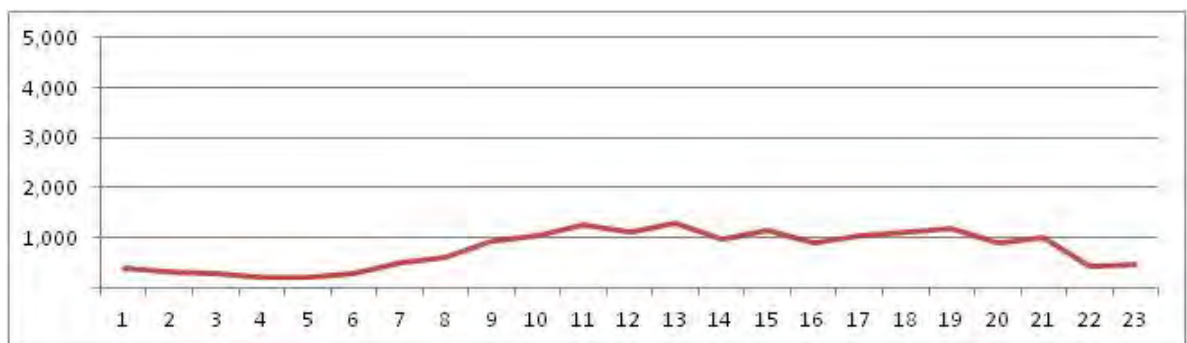

No.	Point	Towards
54	R Sao Francisco Xavier prox. a Pca Maracana	

[Location]

[Weekday]

[Weekend]

No.	Point	Towards
55	Av Heitor Beltrao prox. R Marques de Valenca	

[Location]

[Weekday]

[Weekend]