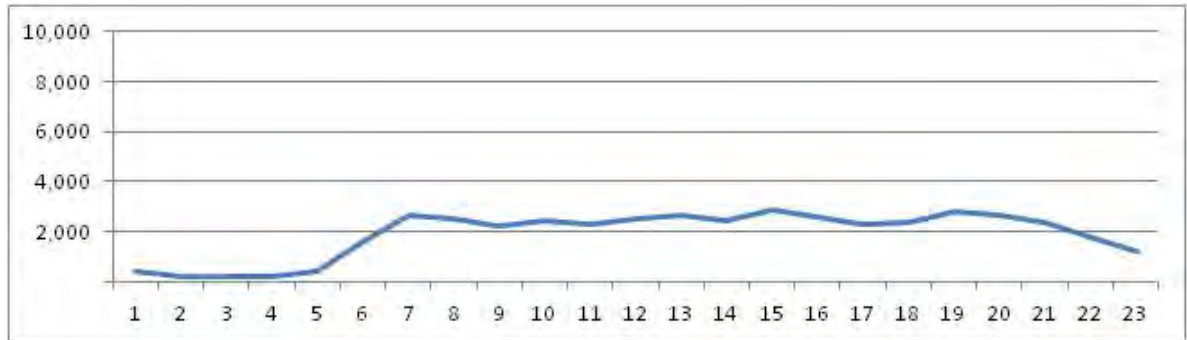

No.	Point	Towards
70	R.Humaita prox. n-244	Jardim Botânico

[Location]

[Weekday]

[Weekend]