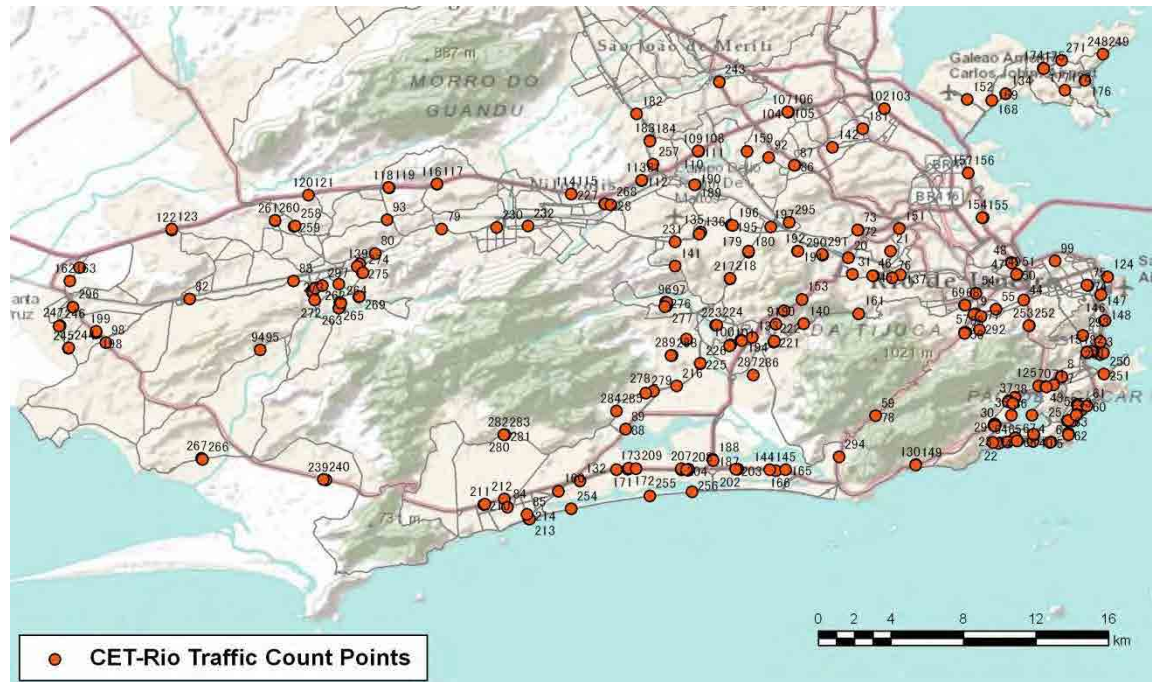

No.	Point	Towards
229	Av.Sta.Cruz	Campo Grande

[Location]