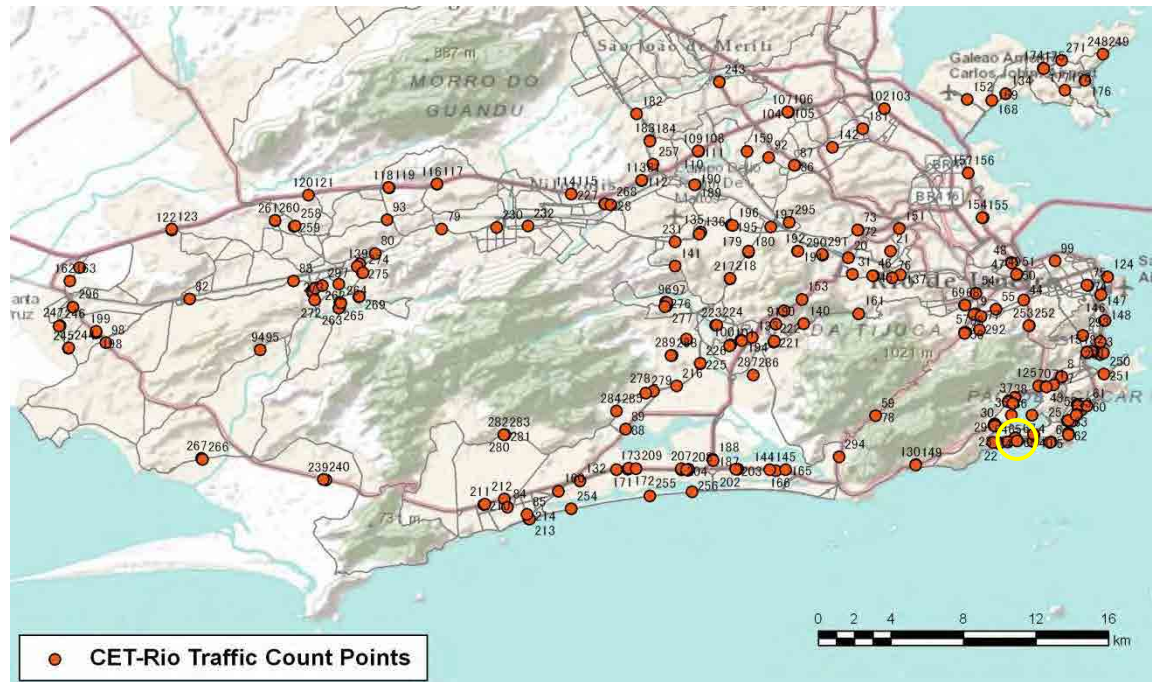

No.	Point	Towards
64	Av.Delfim Moreira prox. n-426	Niemeyer

[Location]

[Weekday]

[Weekend]

No.	Point	Towards
65	Av.Delfim Moreira prox. n-426	Ipanema

[Location]

[Weekday]

[Weekend]

No.	Point	Towards
66	Av Vieira Souto próx. n°718	Leblon

[Location]

[Weekday]

[Weekend]

No.	Point	Towards
67	Av Vieira Souto próx. n°718	Arpoador

[Location]

[Weekday]

[Weekend]

No.	Point	Towards
68	Rua Maxwell prox. n- 145 e a R.Gonzaga Bastos	

[Location]

[Weekday]

[Weekend]

No.	Point	Towards
69	R.Gonzaga Bastos prox. n- 271 e a Rua Maxwell	

[Location]

[Weekday]

[Weekend]