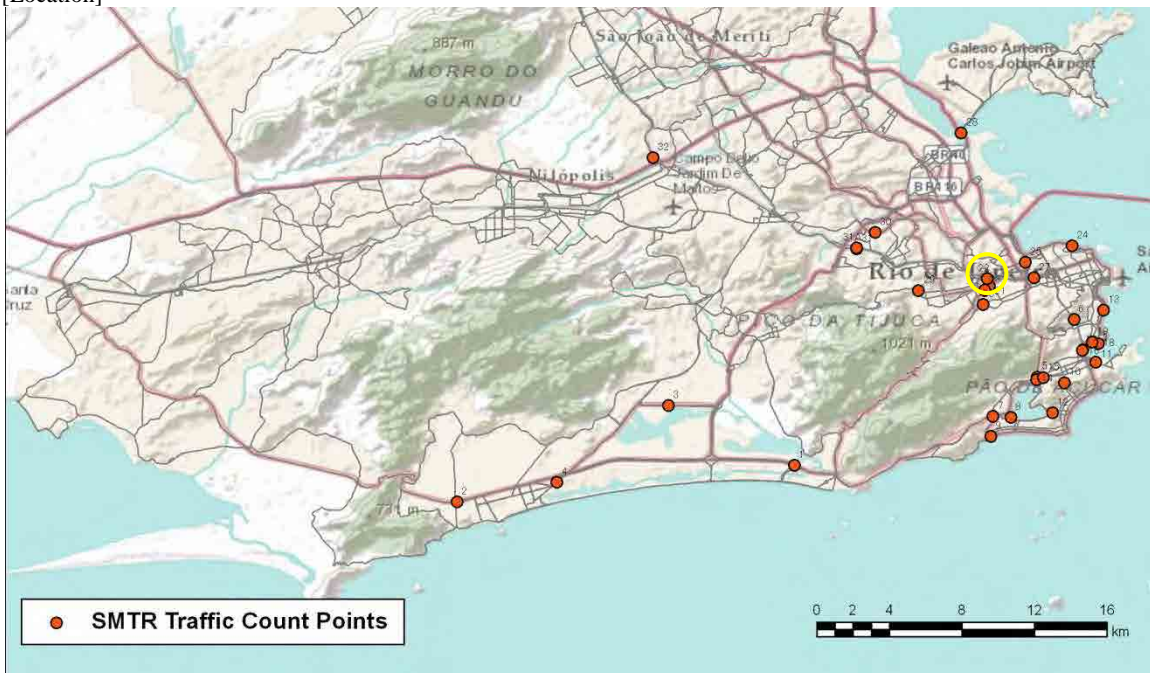

Post	Local	Volumetric count	
		Date	Duration
22	RadialOesteemfrenteaoMaracana	28/09/2011	06:00 - 19:59

[Location]