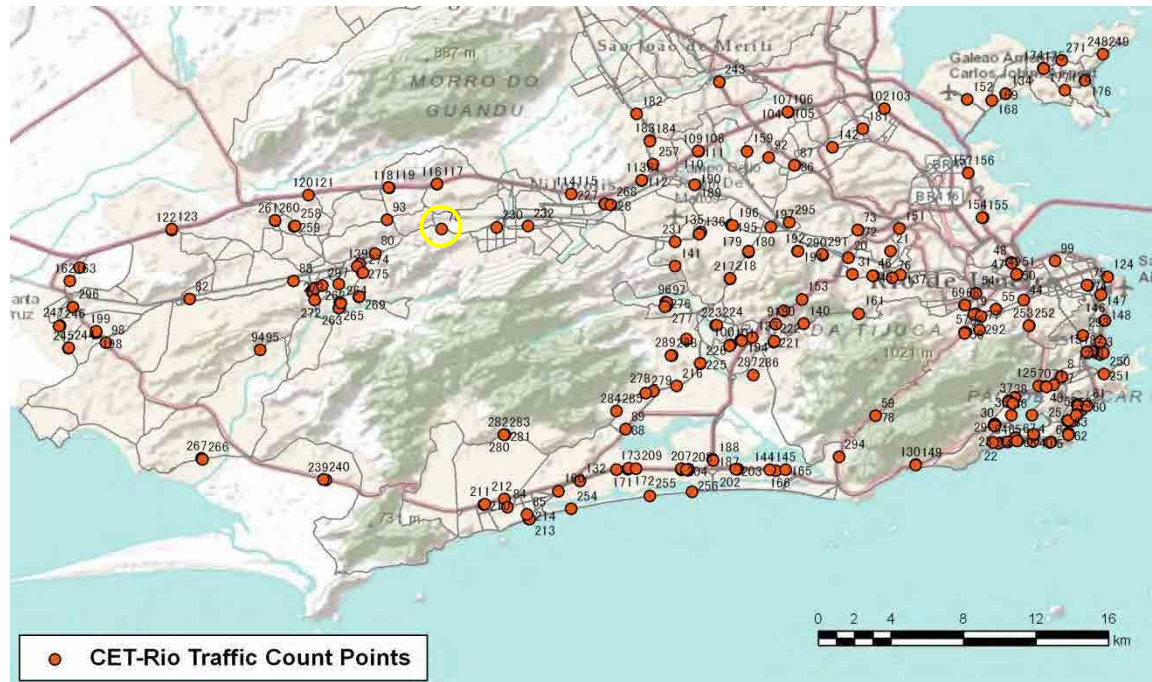

No.	Point	Towards
78	Est. Furnas prox. n-1275	Alto Boa Vista

[Location]

[Weekday]

[Weekend]

No.	Point	Towards
79	Av. Santa Cruz, prox. n. 8.264	Campo Grande

[Location]

[Weekday]

[Weekend]

No.	Point	Towards
80	Av. Santa Cruz, em frente n. 12.242	Campo Grande

[Location]

[Weekday]

[Weekend]

No.	Point	Towards
81	AV Brasil, Alca acesso Est. Engenho Novo	Centro

[Location]

[Weekday]

[Weekend]