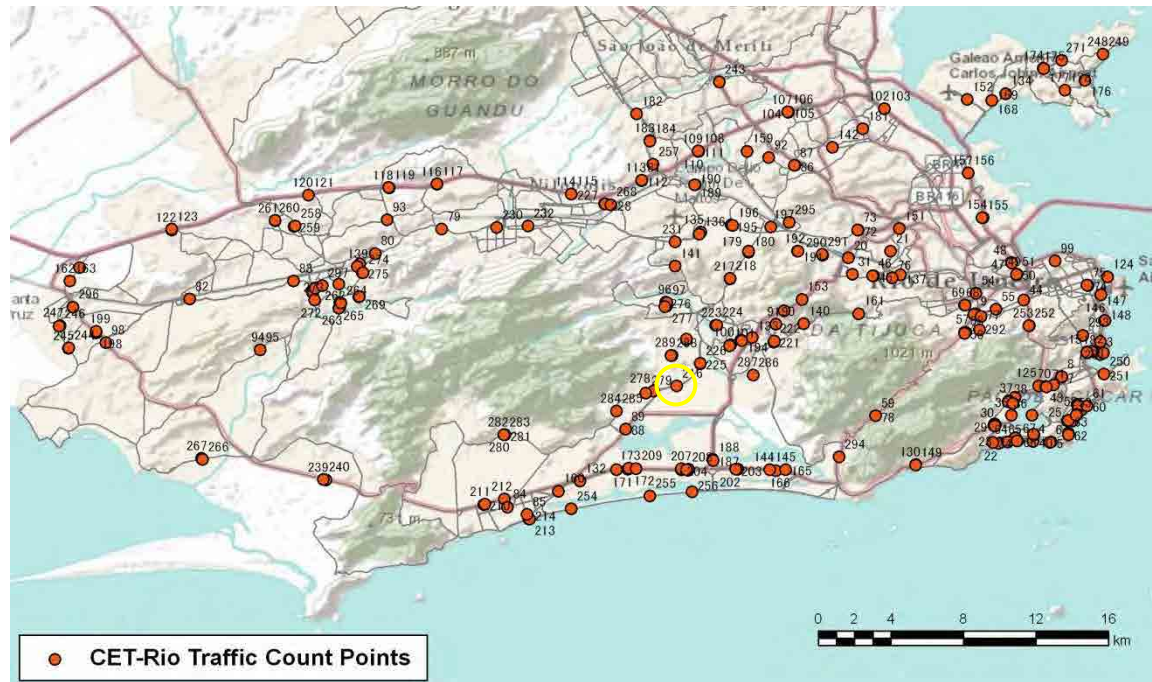

[Weekday]

[Weekend]

No.	Point	Towards
216	Estr. Bandeirantes, 4259	Taquara

[Location]

[Weekday]

[Weekend]

No.	Point	Towards
217	Candido Benício,2973	Campinho

[Location]