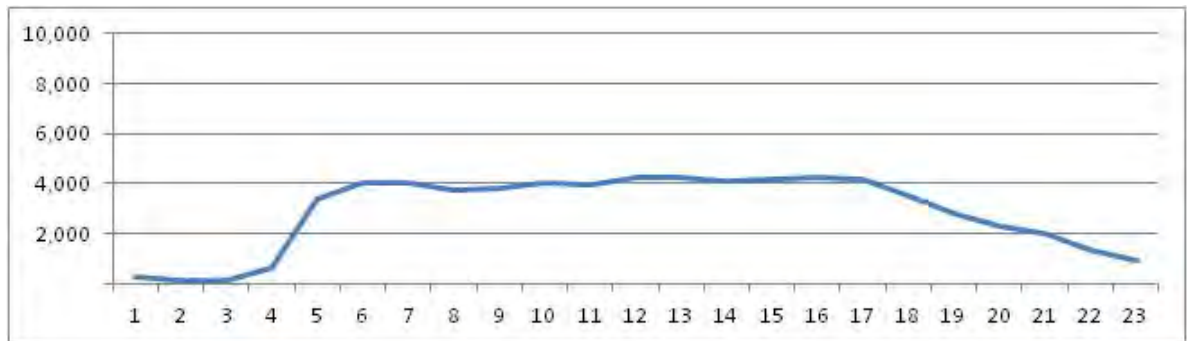

No.	Point	Towards
155	Linha Vermelha Km 3,5	Centro

[Location]

[Weekday]

[Weekend]