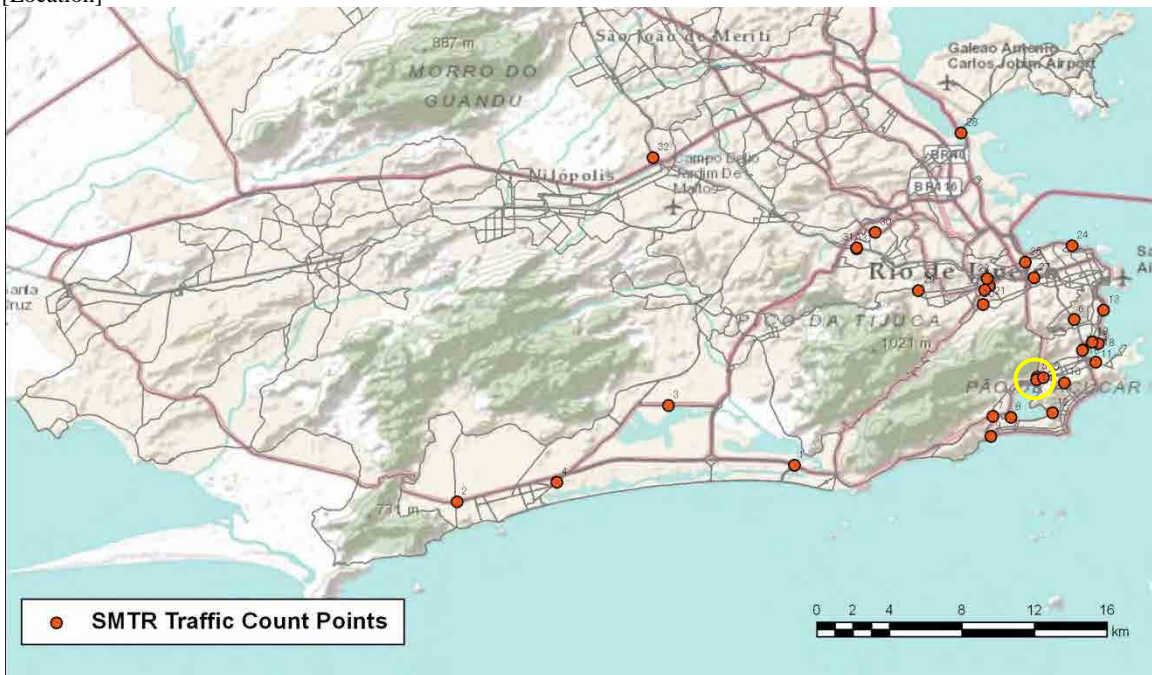

[Location]

[:001-Centro]

[002-Copacabana]

Post	Local	Volumetric count	
		Date	Duration
14	JardimBotanico	27/09/2011	06:00 - 19:59

[Location]

[001-Botafogo]

Post	Local	Volumetric count	
		Date	Duration
15	RuaHumaita	23/09/2011	16:00 - 19:59