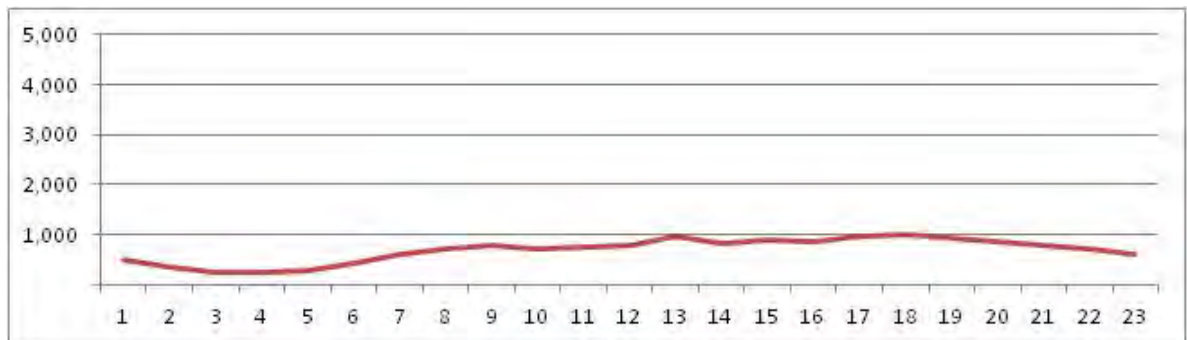

No.	Point	Towards
76	R. Hermengarda prox.n-478 e R.Thompson Flores	

[Location]

[Weekday]

[Weekend]