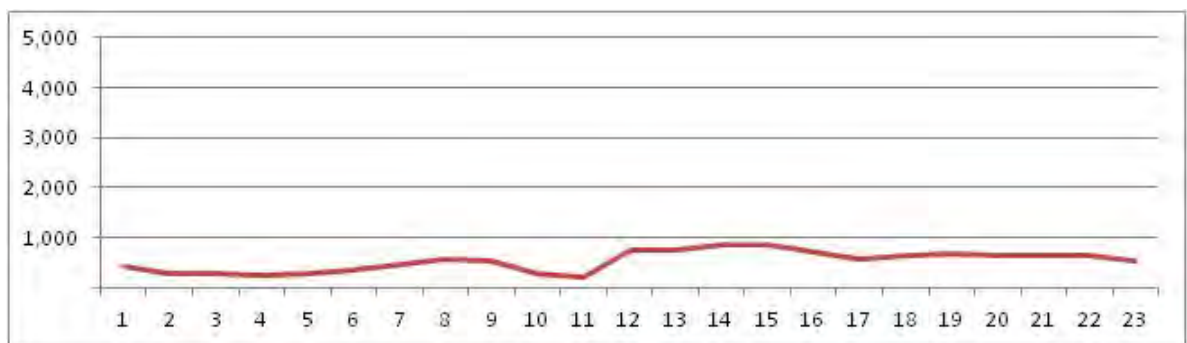

No.	Point	Towards
86	Av. Monsenhor Felix, prox rua Turiana	Irajá

[Location]

[Weekday]

[Weekend]

No.	Point	Towards
87	Av. Monsenhor Felix, prox rua Turiana	Madureira

[Location]

[Weekday]

[Weekend]