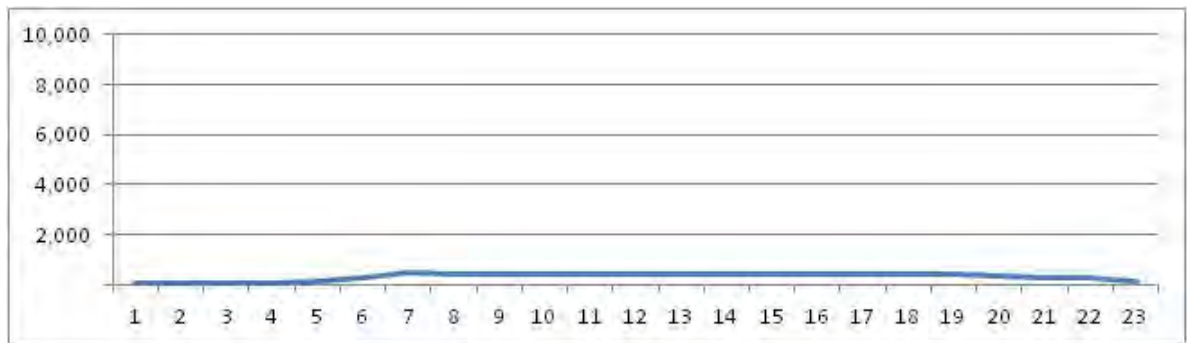

No.	Point	Towards
80	Av. Santa Cruz, em frente n. 12.242	Campo Grande

[Location]

[Weekday]

[Weekend]