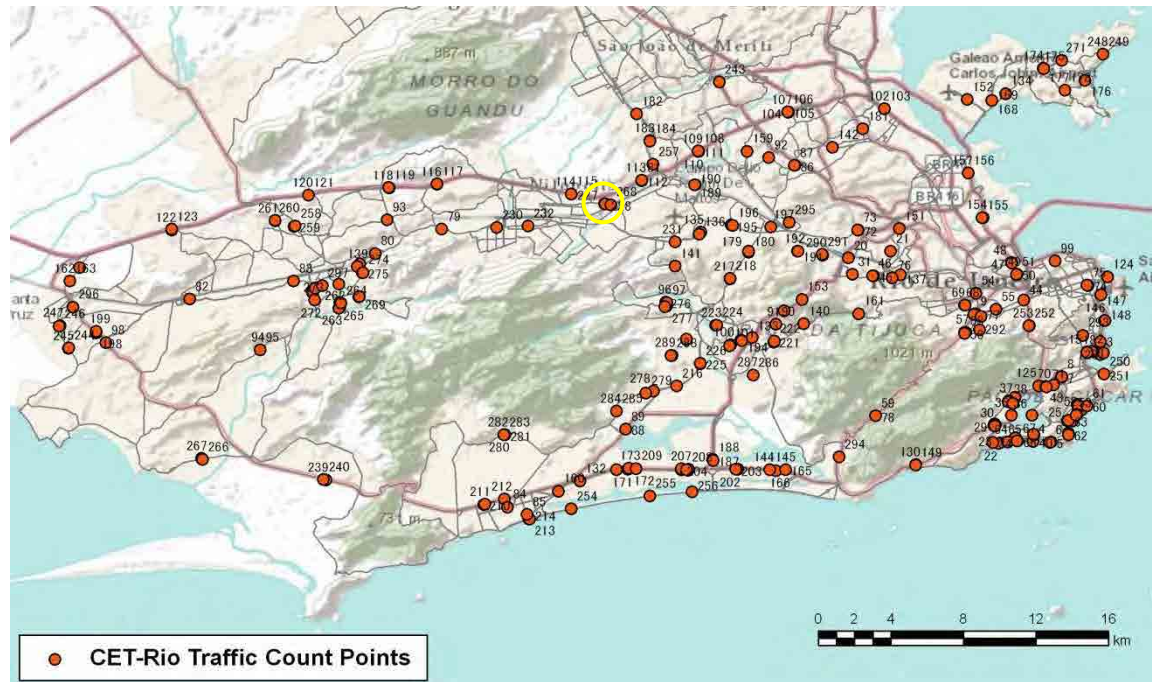

No.	Point	Towards
228	Estr. Água Branca,372	Bangu

[Location]