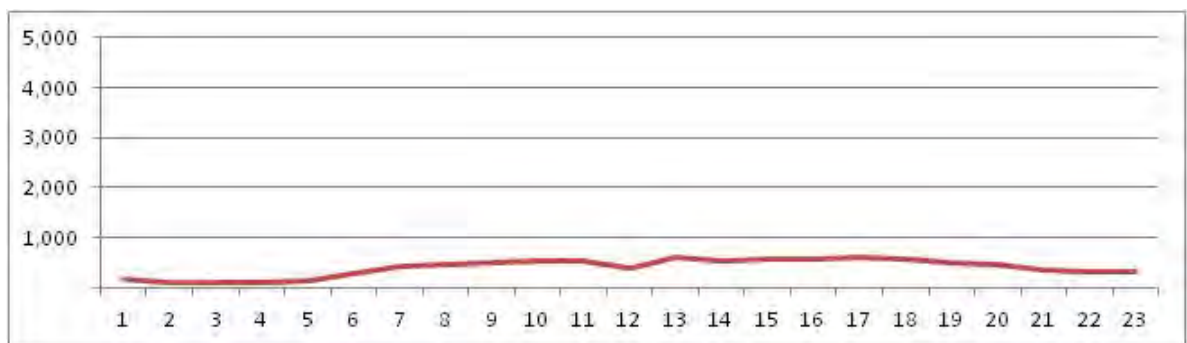

No.	Point	Towards
191	Clarimundo de Melo906	Encantado

[Location]

[Weekday]

[Weekend]