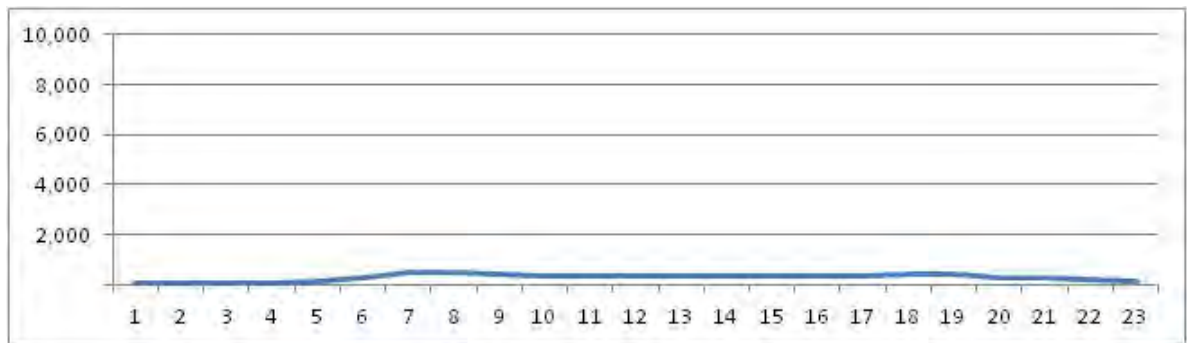

No.	Point	Towards
58	R Conde de Bonfim prox n-719	Saens Pena

[Location]

[Weekday]

[Weekend]