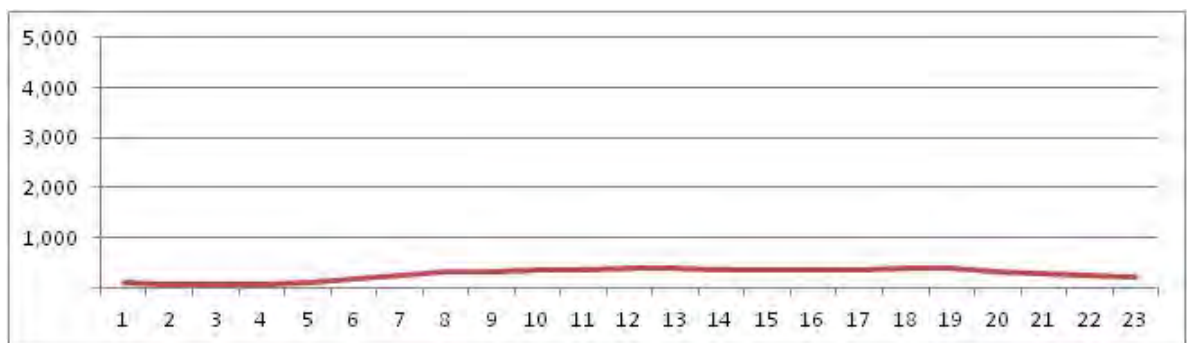

No.	Point	Towards
80	Av. Santa Cruz, em frente n. 12.242	Campo Grande

[Location]

[Weekday]

[Weekend]