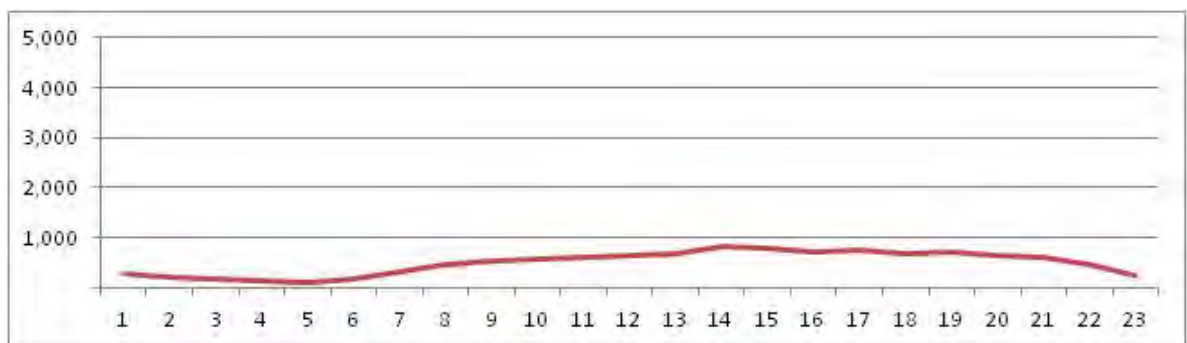

No.	Point	Towards
78	Est. Furnas prox. n-1275	Alto Boa Vista

[Location]

[Weekday]

[Weekend]

No.	Point	Towards
79	Av. Santa Cruz, prox. n. 8.264	Campo Grande

[Location]

[Weekday]

[Weekend]