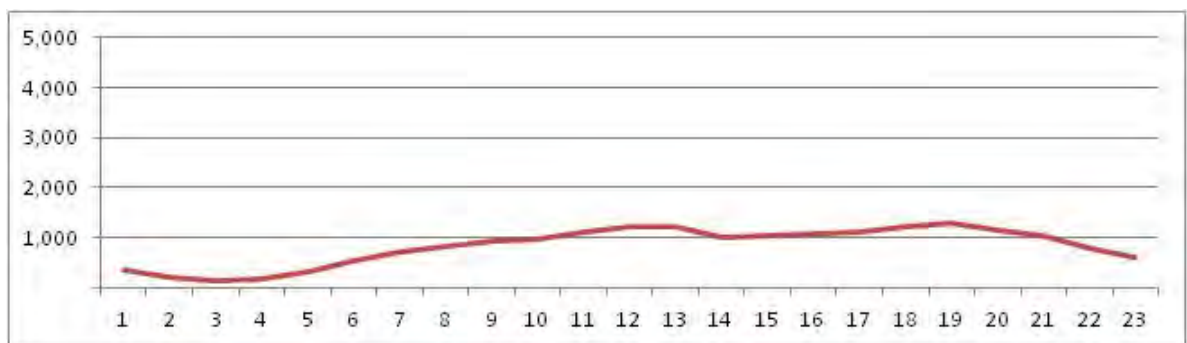

[Weekday]

[Weekend]

No.	Point	Towards
190	João Vicente,1775	Bento Ribeiro

[Location]

[Weekday]

[Weekend]

No.	Point	Towards
191	Clarimundo de Melo906	Encantado

[Location]