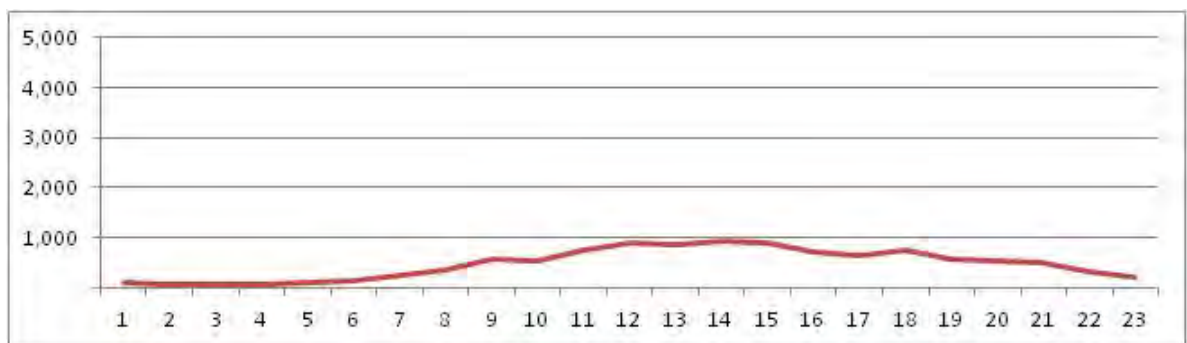

No.	Point	Towards
78	Est. Furnas prox. n-1275	Alto Boa Vista

[Location]

[Weekday]

[Weekend]

No.	Point	Towards
79	Av. Santa Cruz, prox. n. 8.264	Campo Grande

[Location]

[Weekday]

[Weekend]