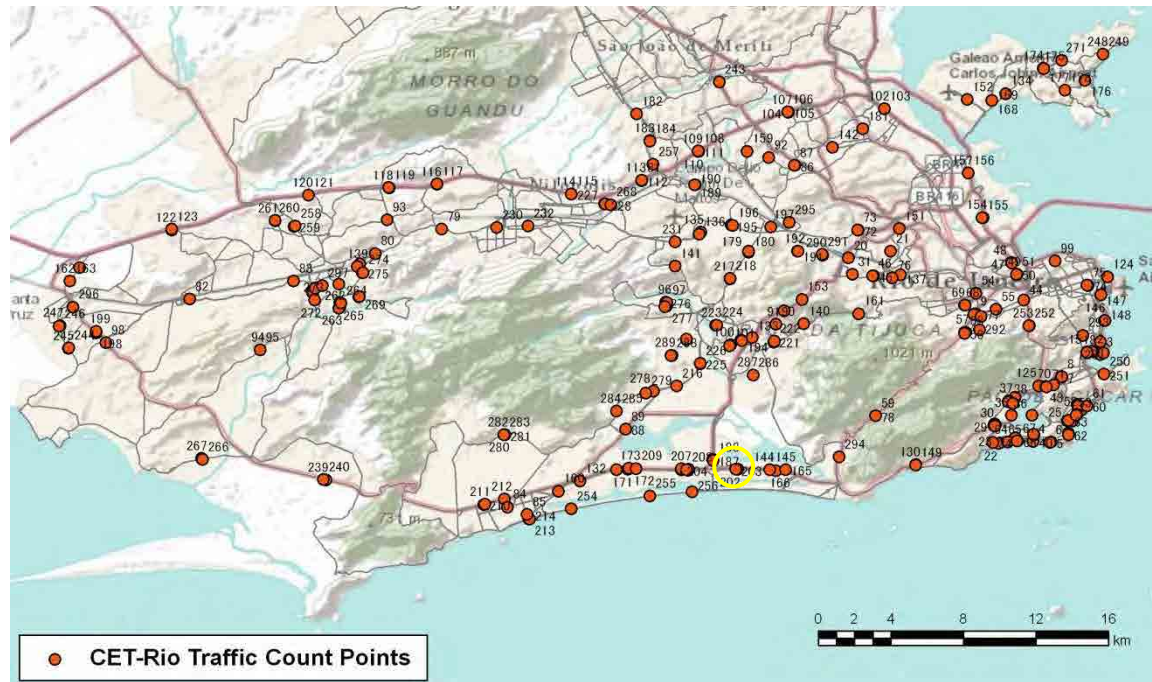

[Weekday]

[Weekend]

No.	Point	Towards
202	Américas,4093	Central-Centro

[Location]

[Weekday]

[Weekend]

No.	Point	Towards
203	Américas,4430	Central-Recreio

[Location]