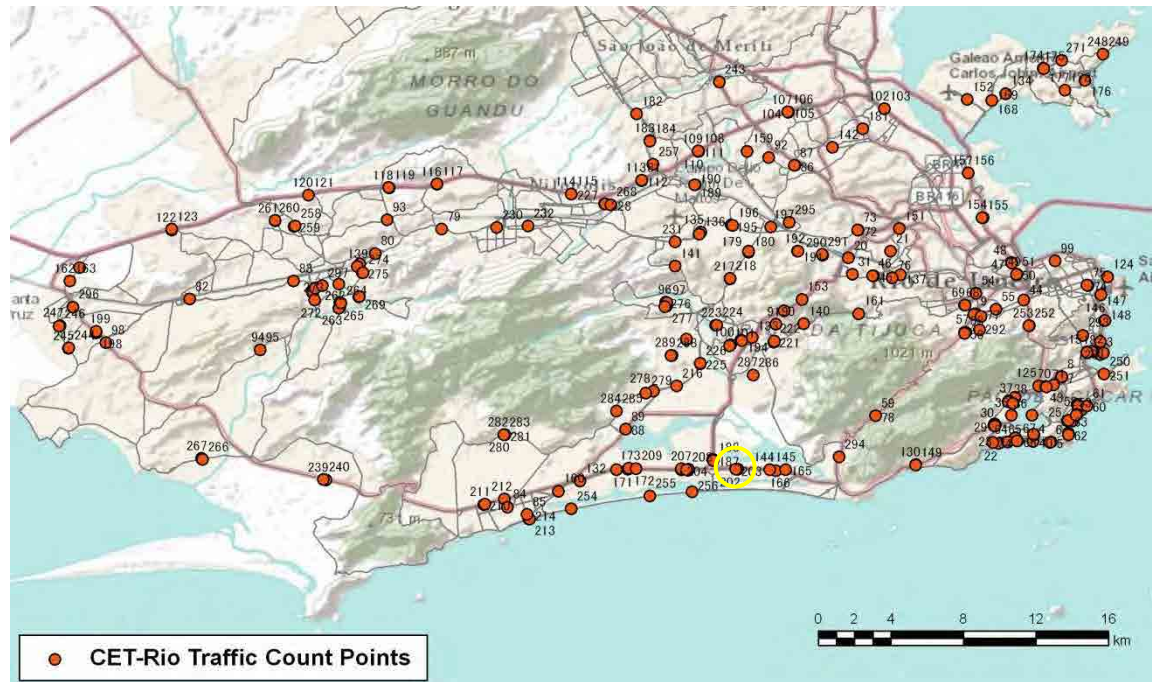

[Weekday]

[Weekend]

No.	Point	Towards
202	Américas,4093	Central-Centro

[Location]

[Weekday]

[Weekend]

No.	Point	Towards
203	Américas,4430	Central-Recreio

[Location]