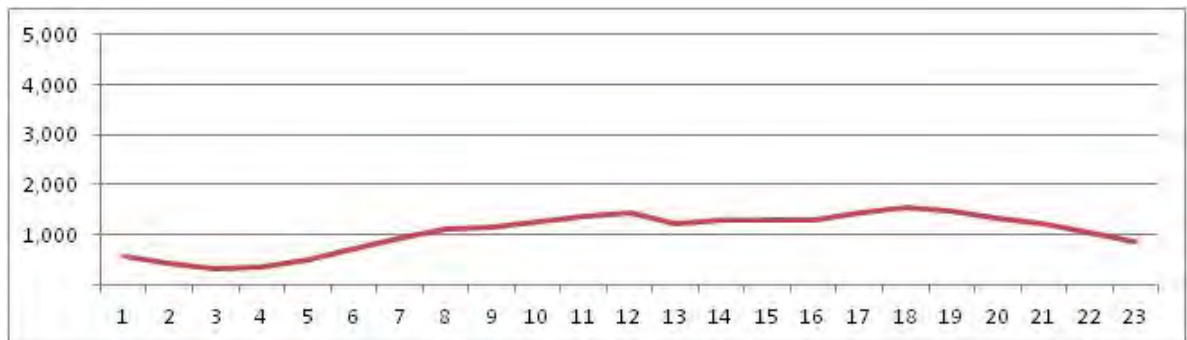

[Weekday]

[Weekend]

No.	Point	Towards
218	Candido Benício,2973	Tanque

[Location]

[Weekday]

[Weekend]

No.	Point	Towards
219	André Rocha,2630	Curicica

[Location]