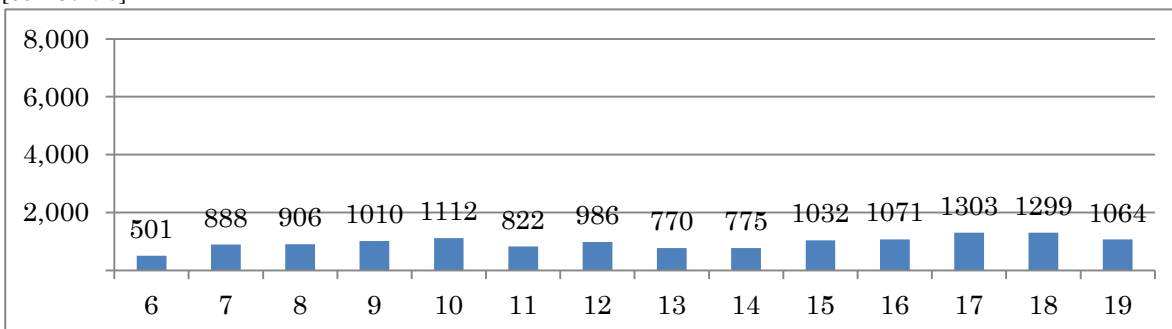

[Location]

[001-Botafogo]

Post	Local	Volumetric count	
		Date	Duration
20	RuaCondedeBonfim	30/09/2011	06:00 - 19:59

[Location]

[001-Centro]

[002-Bairro]

Post	Local	Volumetric count	
		Date	Duration
21	AvMaracana	29/09/2011	06:00 - 19:59