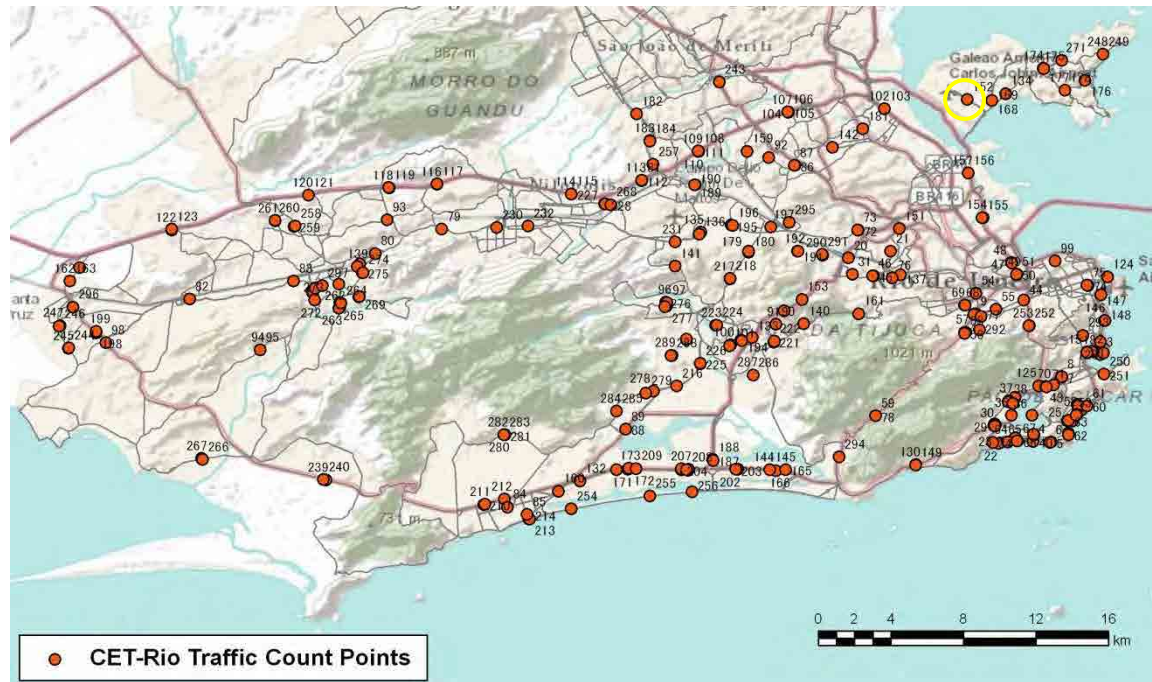

[Weekday]

[Weekend]

No.	Point	Towards
152	Av 20 de Janeiro	Aeroporto

[Location]

[Weekday]

[Weekend]

No.	Point	Towards
153	Linha Amarela Km 5,6	Fundão

[Location]

[Weekday]

[Weekend]

No.	Point	Towards
154	Linha Vermelha Km 3	Dutra

[Location]

[Weekday]

[Weekend]

No.	Point	Towards
155	Linha Vermelha Km 3,5	Centro

[Location]

[Weekday]

[Weekend]

No.	Point	Towards
156	Linha vermelha Km 5,5	Centro

[Location]

[Weekday]

[Weekend]

No.	Point	Towards
157	Linha vermelha Km 5,5	Ilha

[Location]