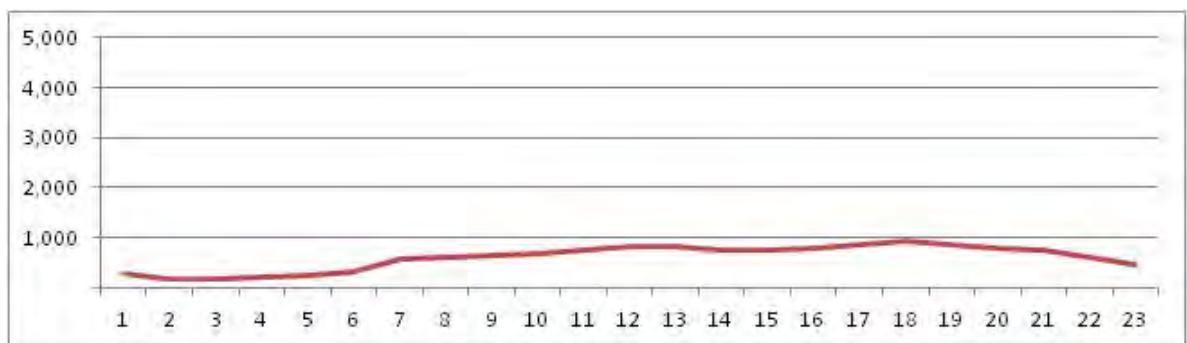

[Weekday]

[Weekend]

No.	Point	Towards
136	Av. Jambeiro, próx. 815	V.Valqueire

[Location]

[Weekday]

[Weekend]

No.	Point	Towards
137	Rua Arquias Cordeiro - Prox. n. 112	Engenho Novo

[Location]