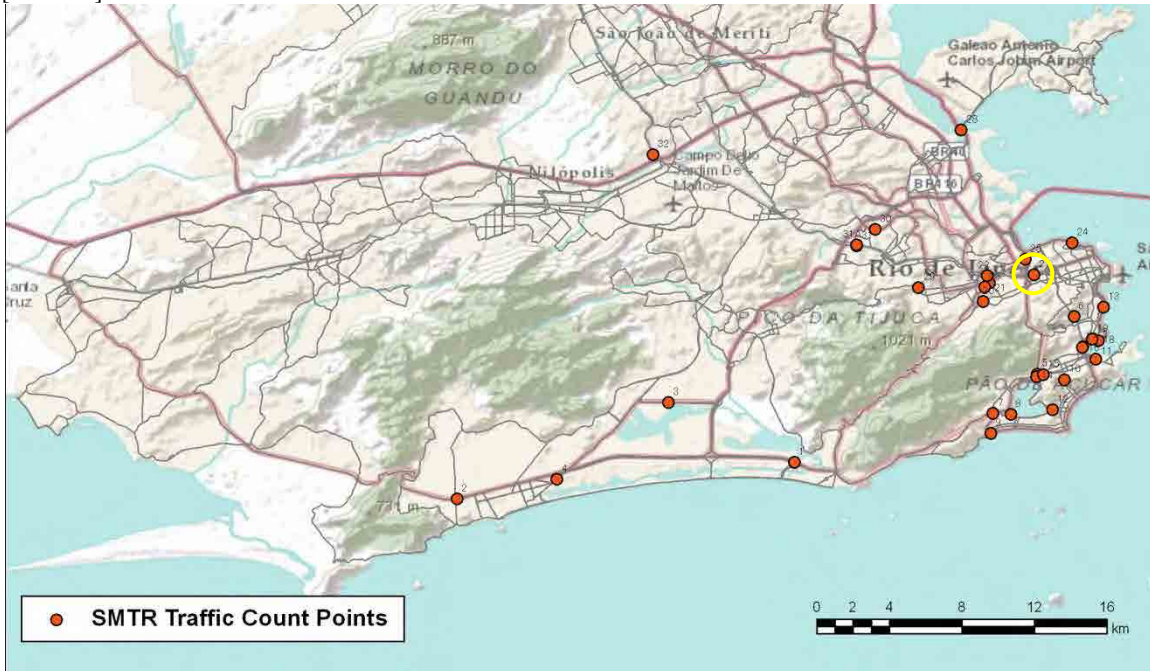

Post	Local	Volumetric count	
		Date	Duration
27	AvPresVargas	29/09/2011	06:00 - 09:59

[Location]