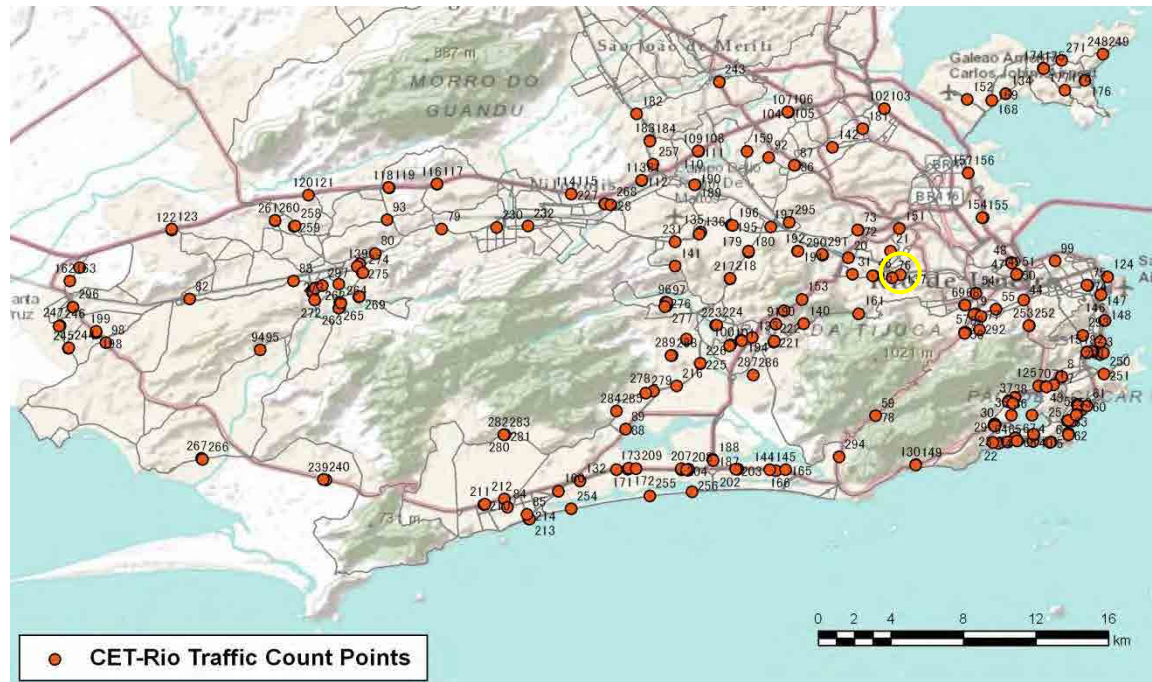

No.	Point	Towards
76	R. Hermengarda prox.n-478 e R.Thompson Flores	

[Location]