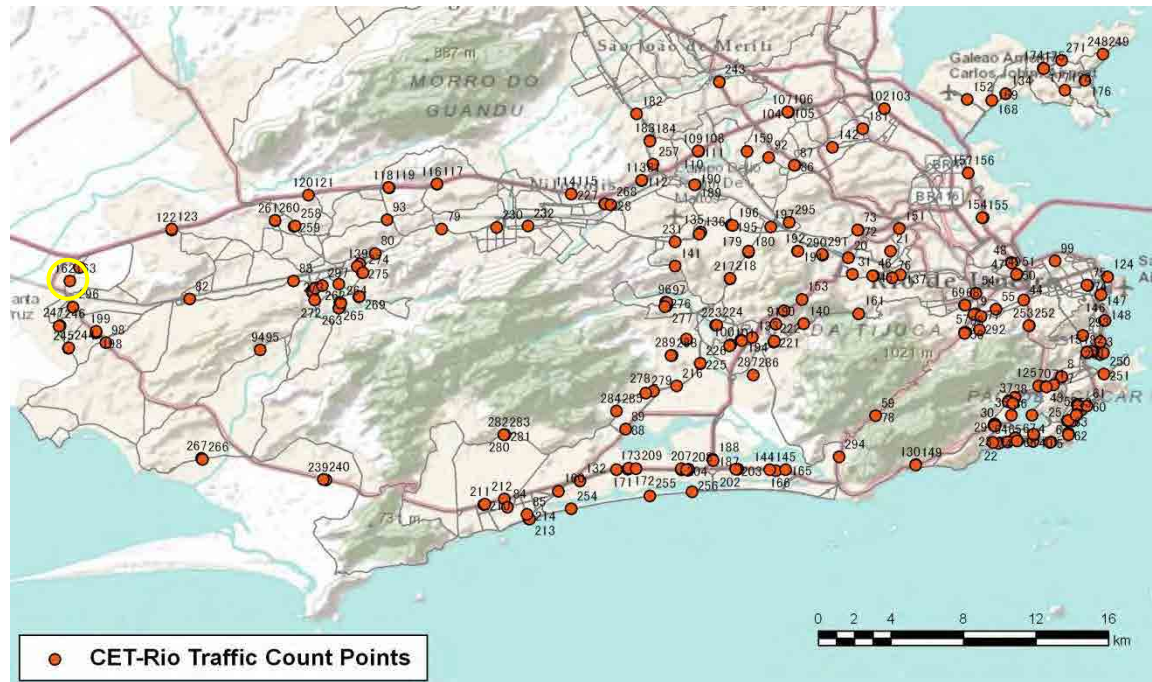

[Weekday]

[Weekend]

No.	Point	Towards
162	Decaminada,420	Av.Brasil-

[Location]

[Weekday]

[Weekend]

No.	Point	Towards
163	Decaminada,420	Guaratiba-

[Location]