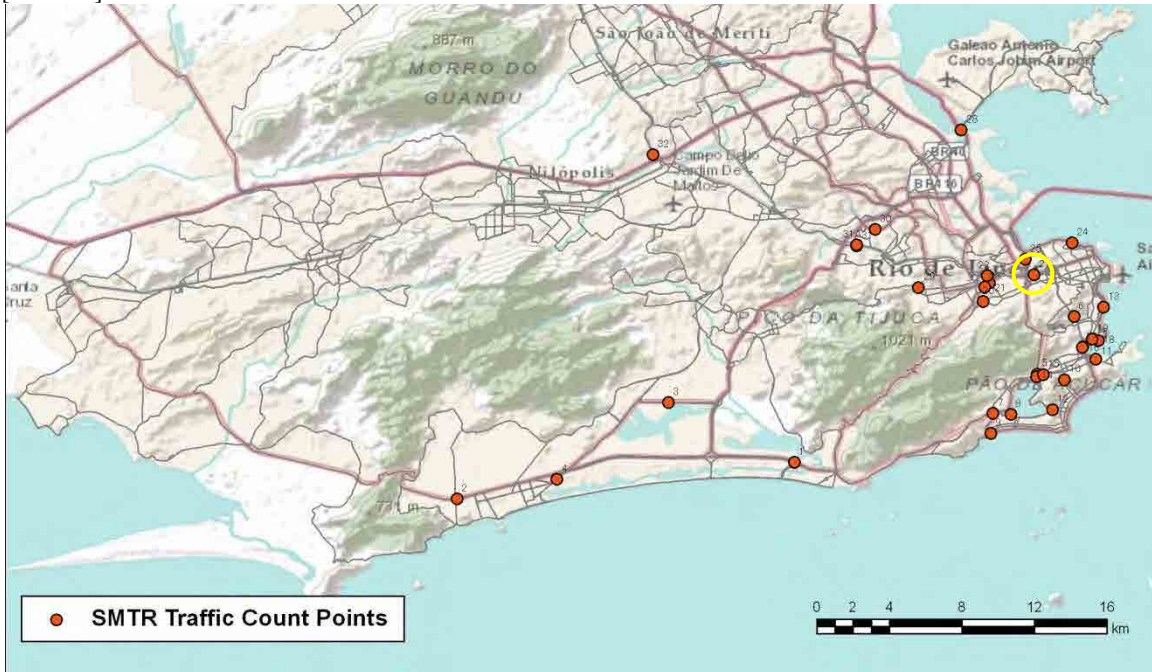

[Location]

[IPC-Pres.Vargas-PistaCentral]

[IPM-Pres.Vargas-PistaMarginal]

Post	Local	Volumetric count	
		Date	Duration
27	AvPresVargas	29/09/2011	06:00 - 09:59

[Location]

[IPC-Centro-PistaCentral]

[IPM-Centro-PistaMarginal]