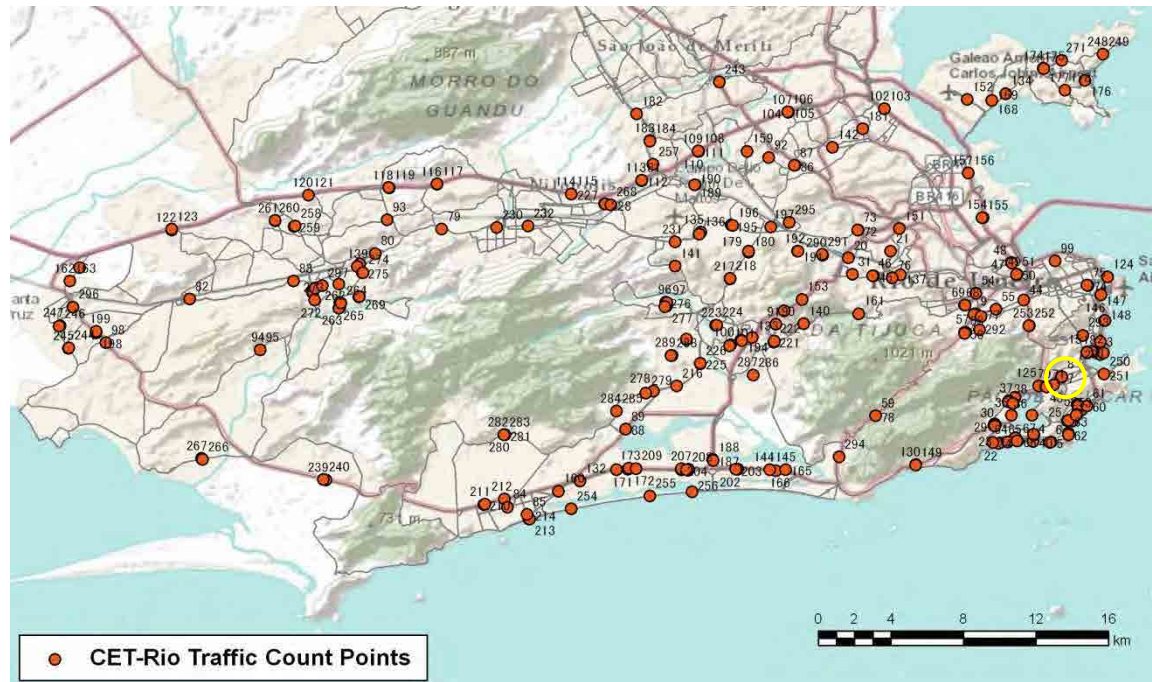

No.	Point	Towards
7	Rua Voluntarios da Patria prox. n324	

[Location]