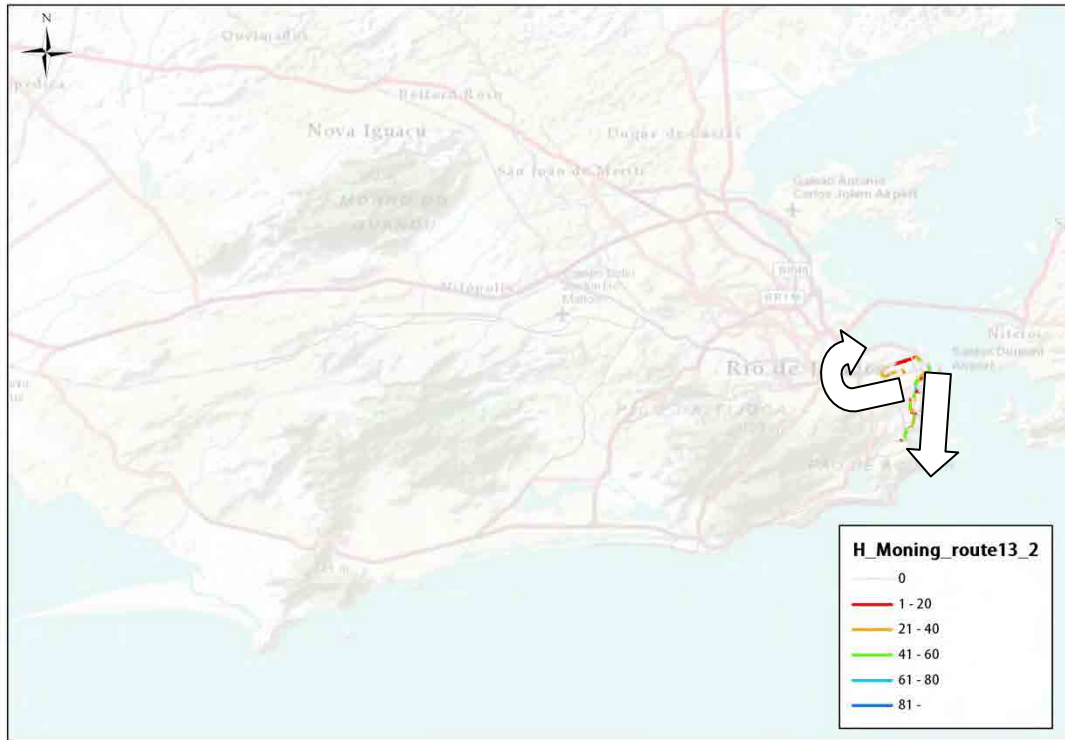

Direction 1

Direction 2

Route	Direction	Start	Goal	Main Road	Distance(km)
14	14-1	Around Maracana Stadium	Deodoro Station	R. Joao Vicente, Av. Amaro Cavalcanti	19
	14-2	Deodoro Station	Around Maracana Stadium		21