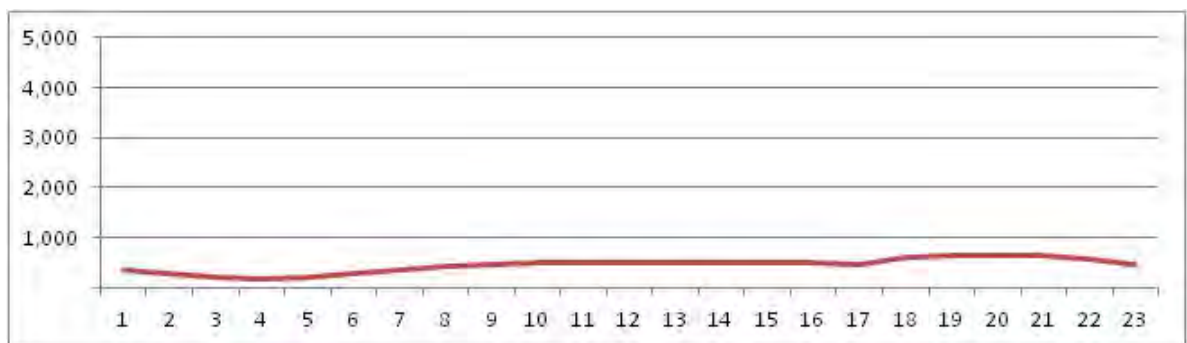

No.	Point	Towards
46	Rua Dias da Cruz prox. n384	Meier

[Location]

[Weekday]

[Weekend]