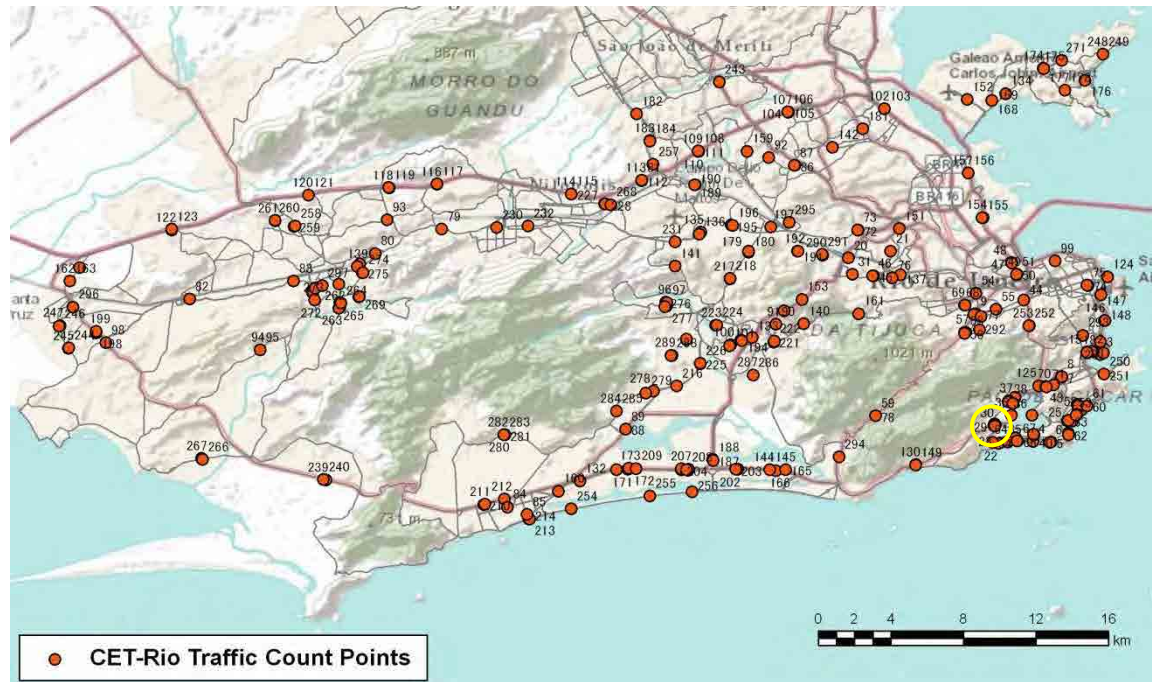

[Location]

[Weekday]

[Weekend]

No.	Point	Towards
25	Rua Bolivar prox ao n45	

[Location]

[Weekday]

[Weekend]

No.	Point	Towards
26	R. Mario Ribeiro proximo a Av. Rodrigo Otavio	

[Location]

[Weekday]

[Weekend]

No.	Point	Towards
27	Av Pe Leonel França prox R Visc de Albuquerque	

[Location]

[Weekday]

[Weekend]

No.	Point	Towards
28	Av. Rodrigo Otavio proximo a Pca. Sibelius	

[Location]

[Weekday]

[Weekend]

No.	Point	Towards
29	Av. Rodrigo Otavio proximo a R. Artur Artu Araripe	

[Location]

[Weekday]

[Weekend]

No.	Point	Towards
30	R Visconde de Albuquerque proximo ao n1228	