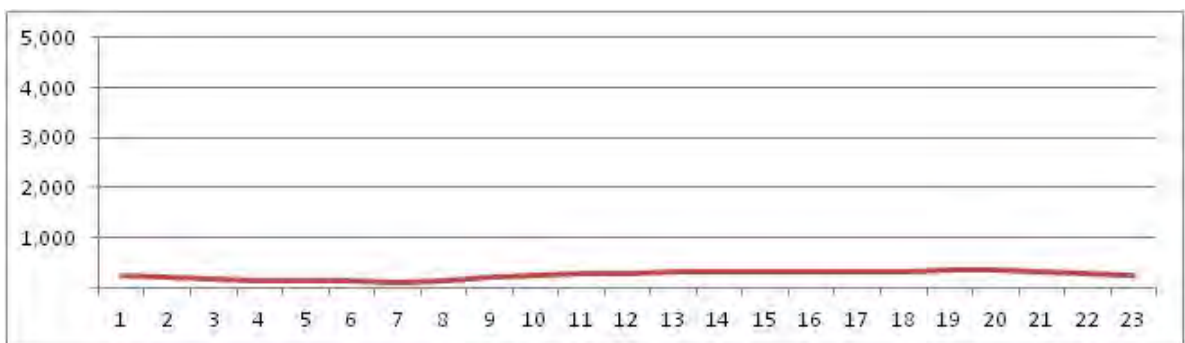

No.	Point	Towards
34	Av Gal San Martin proximo ao n1159	

[Location]

[Weekday]

[Weekend]