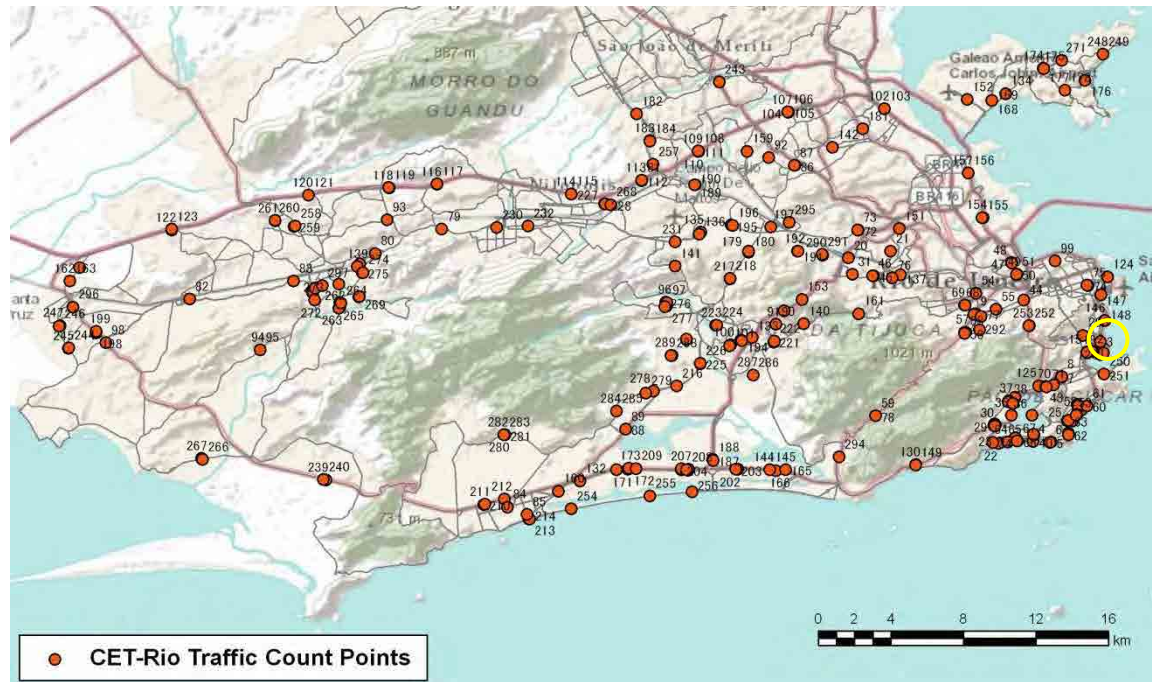

[Location]

[Weekday]

[Weekend]

No.	Point	Towards
1	Av. OswaldoCruz proxPca Nicaragua	Botafogo

[Location]

[Weekday]

[Weekend]

No.	Point	Towards
2	PraiaBotafogoproxpcMarinhaBrasil	Centro

[Location]

[Weekday]

[Weekend]

No.	Point	Towards
3	Av Rui Barbosa próx. Inst. Fernandes Figueira	

[Location]

[Weekday]

[Weekend]

No.	Point	Towards
4	Av. Vieira Souto prox. n460	Copacabana

[Location]

[Weekday]

[Weekend]

No.	Point	Towards
5	Av. Vieira Souto prox. n158	Leblon

[Location]

[Weekday]

[Weekend]

No.	Point	Towards
6	Av. Vieira Souto prox. n164	Copacabana