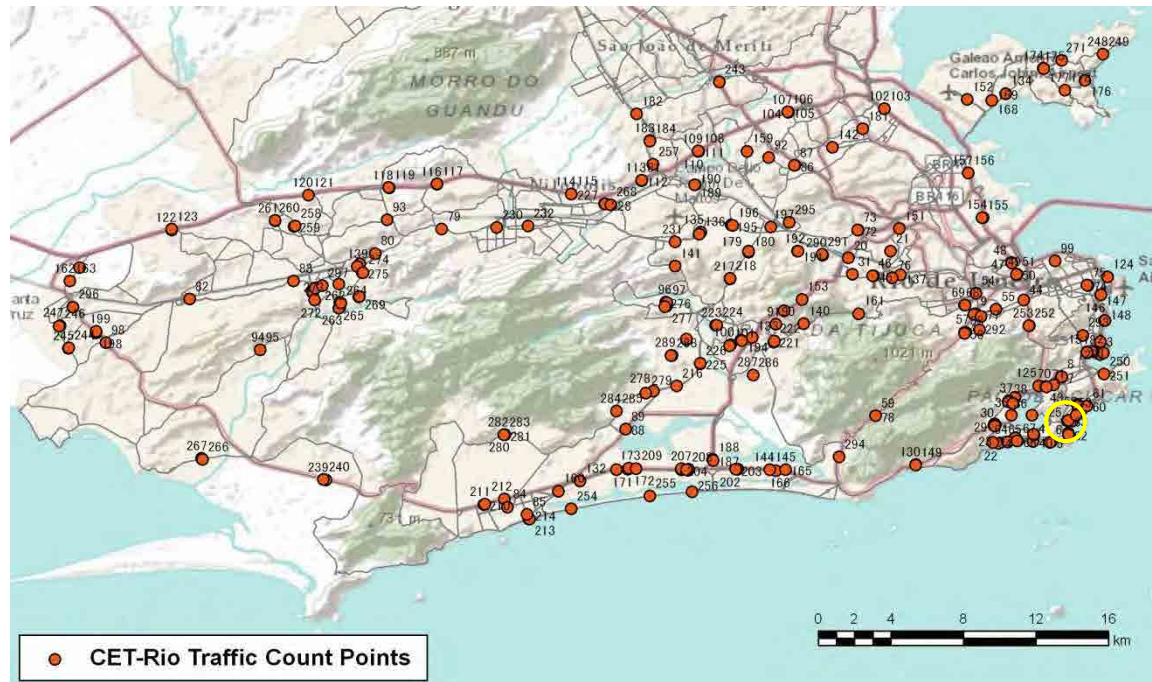

[Location]

[Weekday]

[Weekend]

No.	Point	Towards
23	Av Defin Moreira prox n900	Ipanema

[Location]

[Weekday]

[Weekend]

No.	Point	Towards
24	Av N. S. de Copacabana prox ao n956	

[Location]

[Weekday]

[Weekend]

No.	Point	Towards
25	Rua Bolivar prox ao n45	

[Location]

[Weekday]

[Weekend]

No.	Point	Towards
26	R. Mario Ribeiro proximo a Av. Rodrigo Otavio	