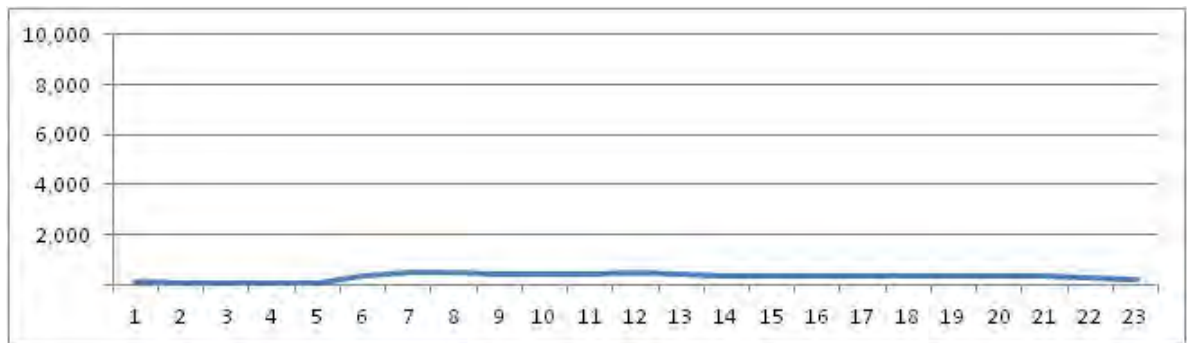

No.	Point	Towards
30	R Visconde de Albuquerque proximo ao n1228	

[Location]

[Weekday]

[Weekend]