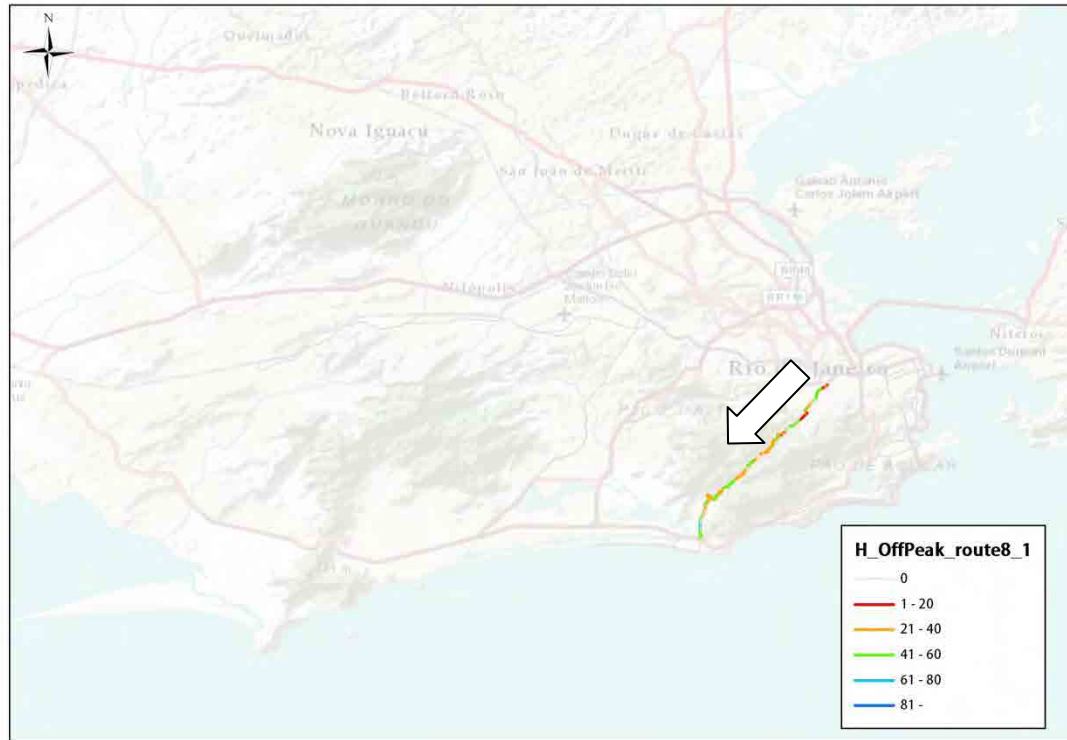

Route	Direction	Start	Goal	Main Road	Distance(km)
8	8-1	Around Maracana Stadium	Pte. Nova / Av. Amando Lombardi	Estr. Velha Tijuca	17
	8-2	Pte. Velha / Av. Amando Lombardi	Around Maracana Stadium		17

Direction 1