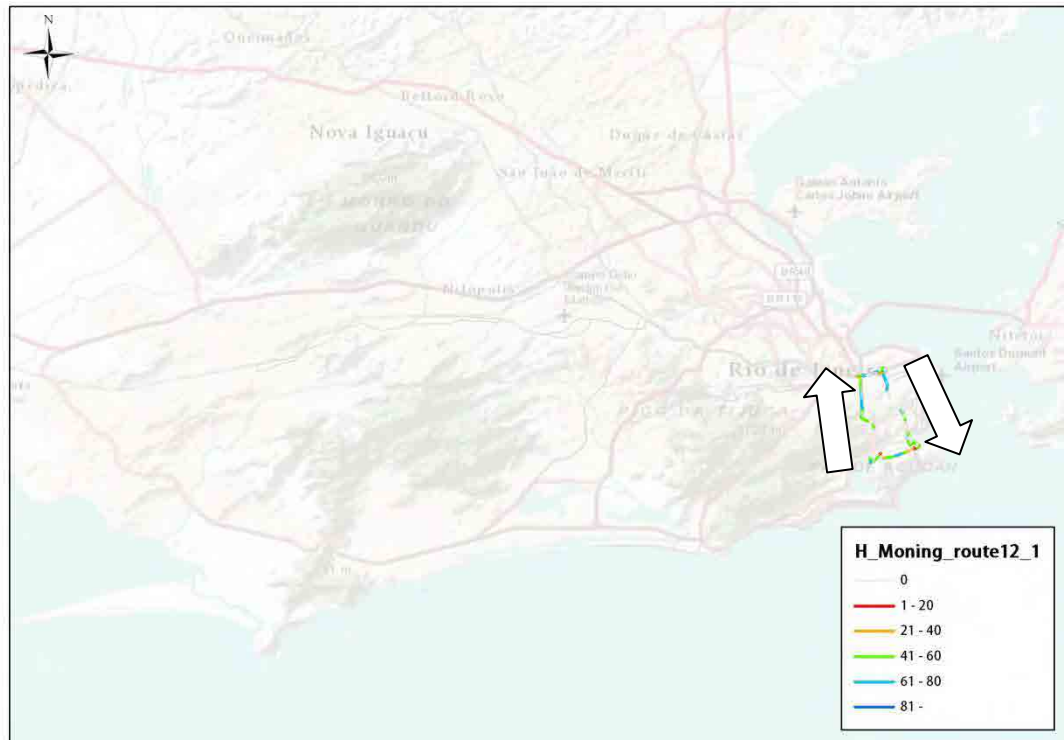

Route	Direction	Start	Goal	Main Road	Distance(km)
12	12-1	Around Praça Marcos Tamoio, 02.06.008 E.M. Pedro Ernesto	Around Praça Marcos Tamoio, 02.06.008 E.M. Pedro Ernesto	Vevd. Eng. Freyssinet, Vevd. Eng. Noronha	15
	12-2	Around Praça Marcos Tamoio, 02.06.008 E.M. Pedro Ernesto	Around Praça Marcos Tamoio, 02.06.008 E.M. Pedro Ernesto		18

Direction 1