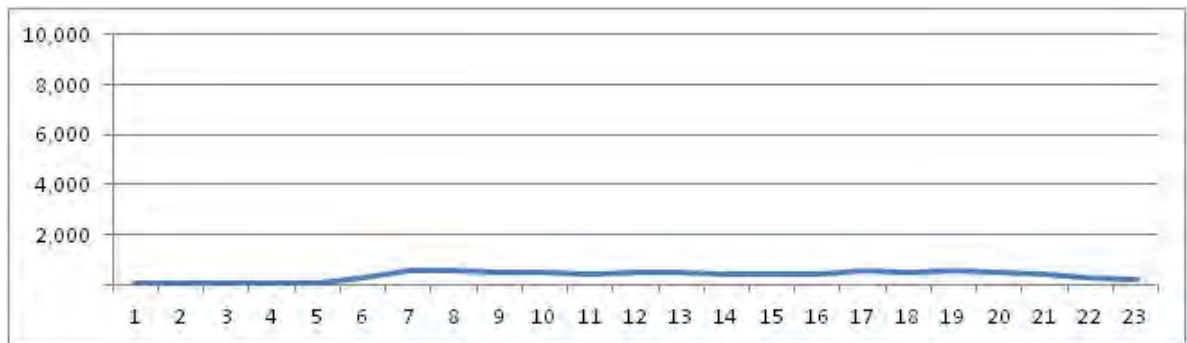

[Location]

[Weekday]

[Weekend]

No.	Point	Towards
35	Av Lineu de Paula Machado proximo ao n-720	

[Location]

[Weekday]

[Weekend]

No.	Point	Towards
36	R. Pacheco Leao prox. n-38	Gavea