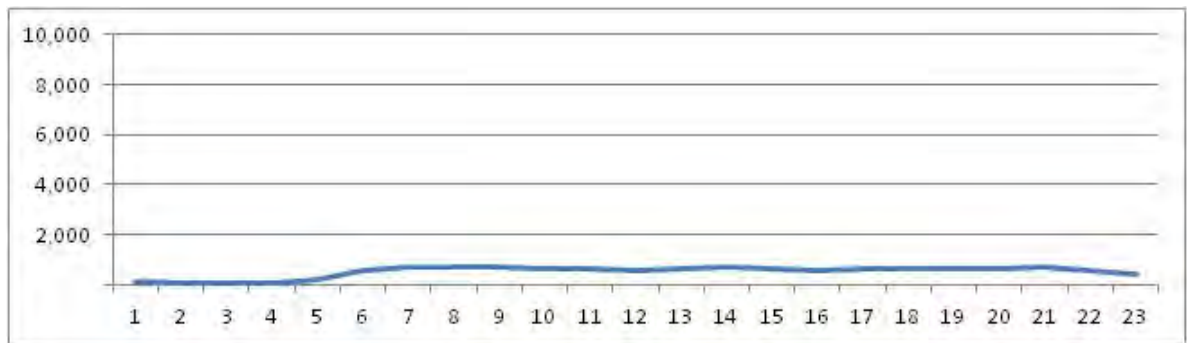

No.	Point	Towards
46	Rua Dias da Cruz prox. n384	Meier

[Location]

[Weekday]

[Weekend]