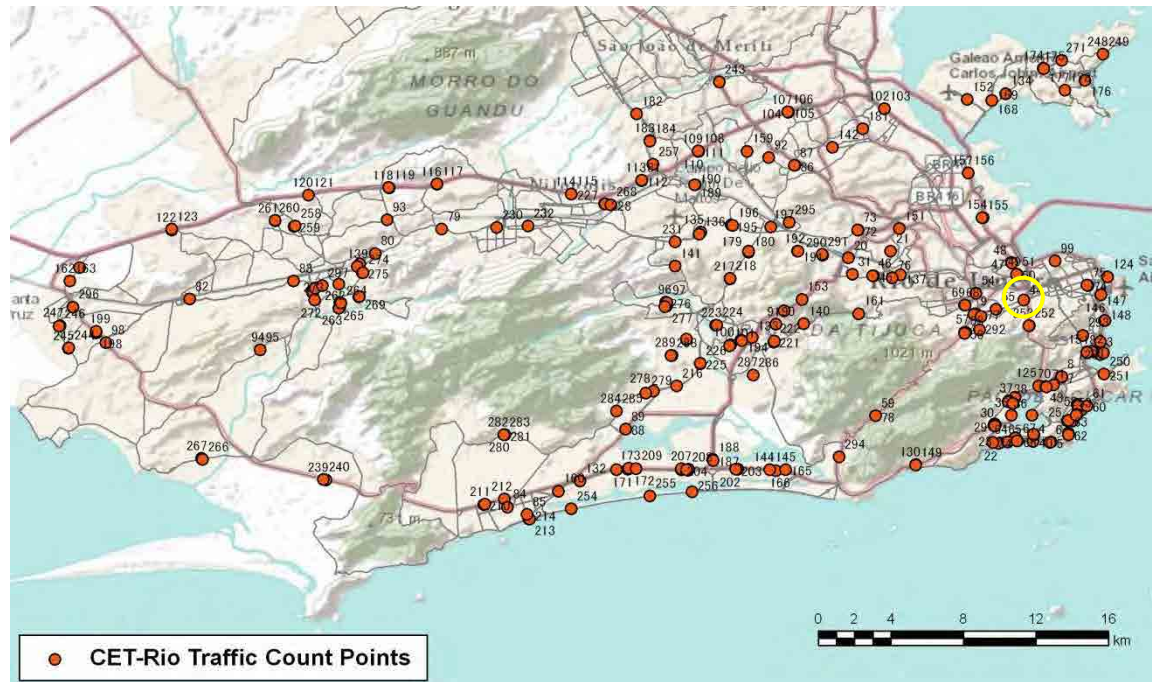

No.	Point	Towards
44	R Joao Paulo I prox R do Matoso e Dr Satamini	

[Location]