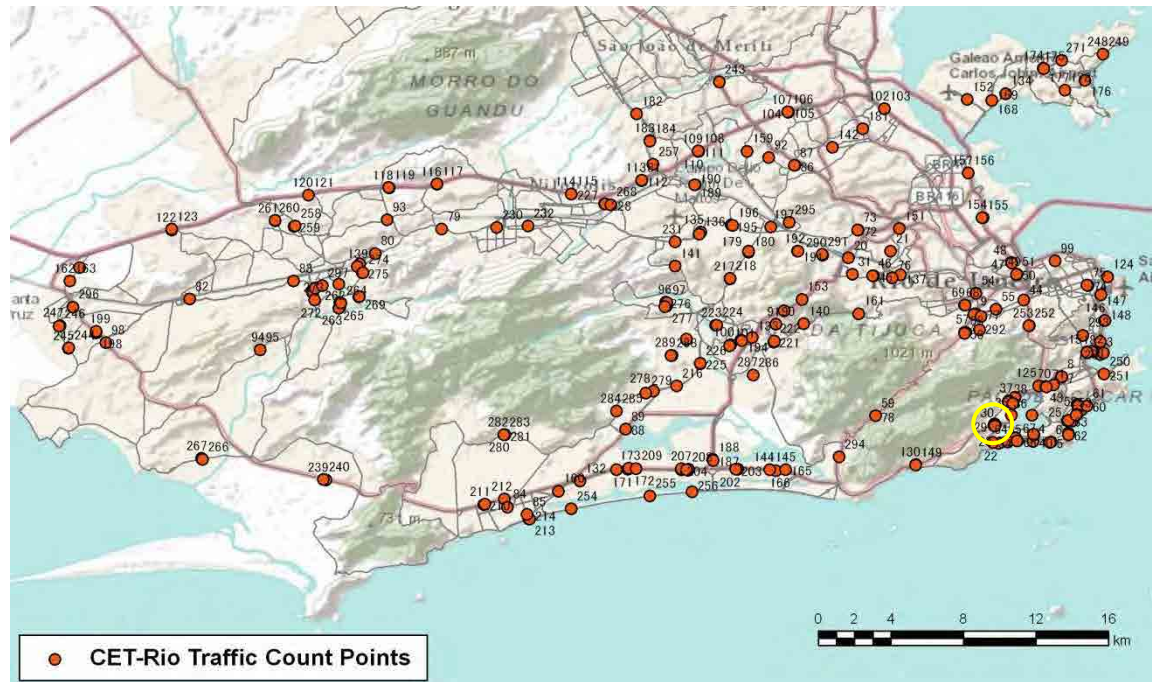

No.	Point	Towards
29	Av. Rodrigo Otavio proximo a R. Artur Artu Araripe	

[Location]