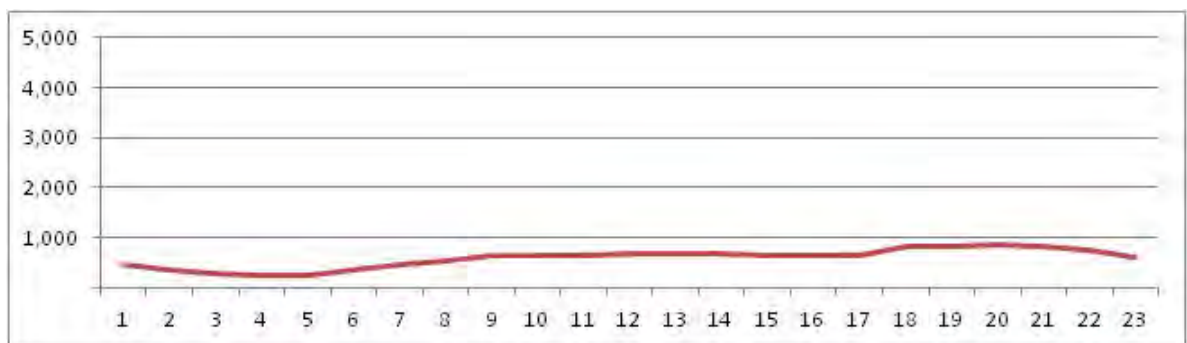

[Location]

[Weekday]

[Weekend]

No.	Point	Towards
45	R. Dias da Cruz prox. n358	Eng Dentro

[Location]

[Weekday]

[Weekend]

No.	Point	Towards
46	Rua Dias da Cruz prox. n384	Meier