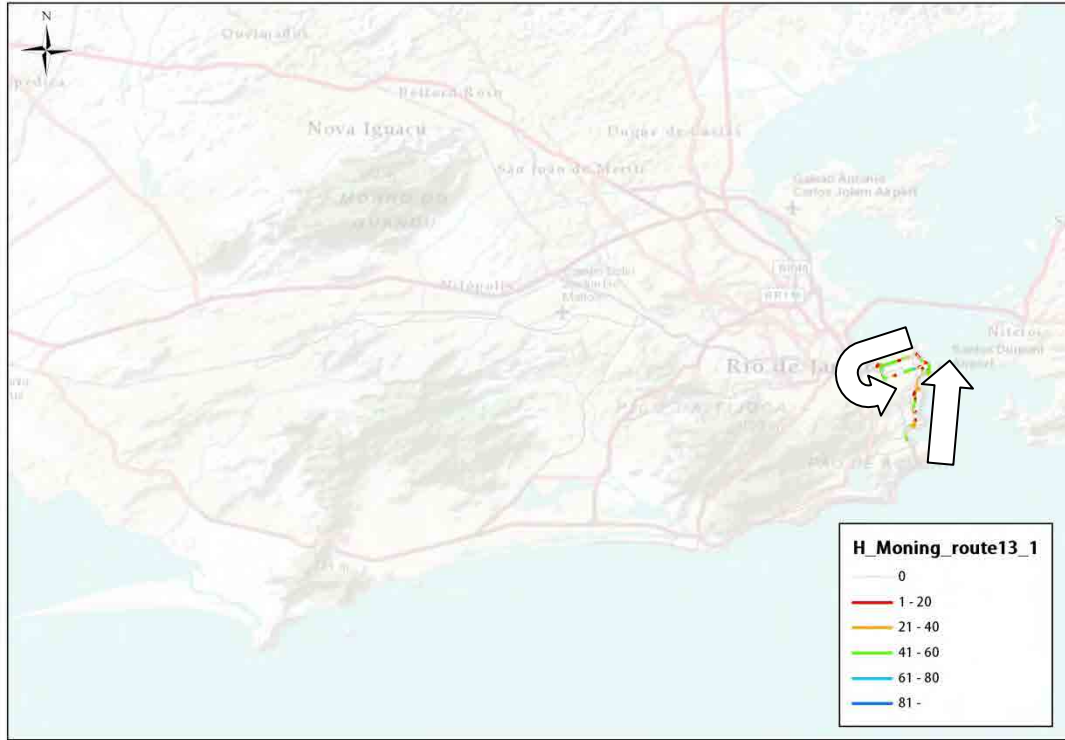

Direction 1

Direction 2

Route	Direction	Start	Goal	Main Road	Distance(km)
14	14-1	Around Maracana Stadium	Deodoro Station	R. Joao Vicente, Av. Amaro Cavalcanti	19
	14-2	Deodoro Station	Around Maracana Stadium		21