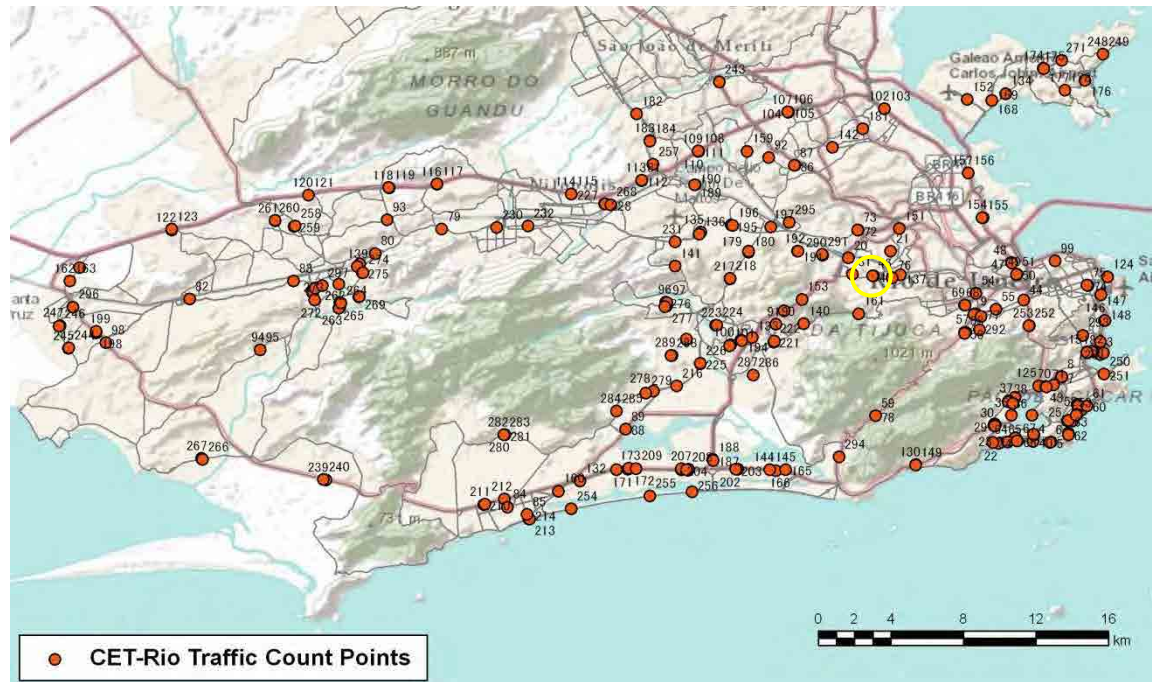

No.	Point	Towards
45	R. Dias da Cruz prox. n358	Eng Dentro

[Location]