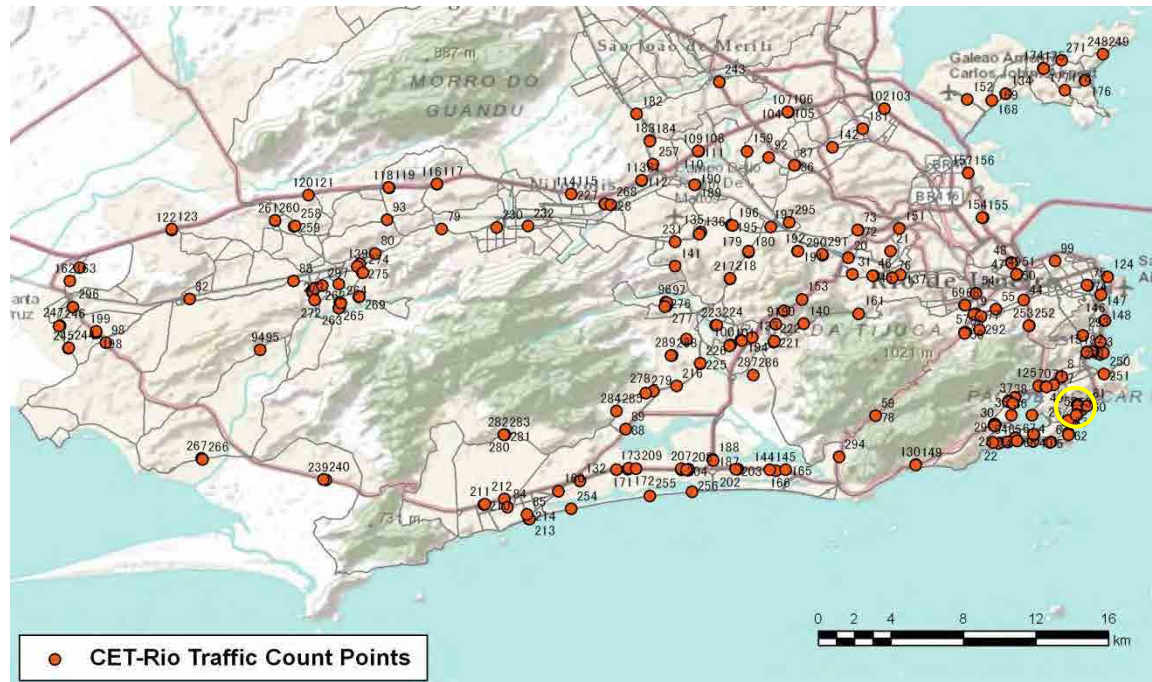

[Location]

[Weekday]

[Weekend]

No.	Point	Towards
15	Praia Botafogo prox. n210 e R. Farani	

[Location]

[Weekday]

[Weekend]

No.	Point	Towards
16	Rua BarataRibeiro prox n370 e SiqueiraCampos	

[Location]

[Weekday]

[Weekend]

No.	Point	Towards
17	Rua Siqueira Campos prox n85 e Barata Ribeiro	

[Location]

[Weekday]

[Weekend]

No.	Point	Towards
18	R Farani prox canteiro central Praia Botafogo	