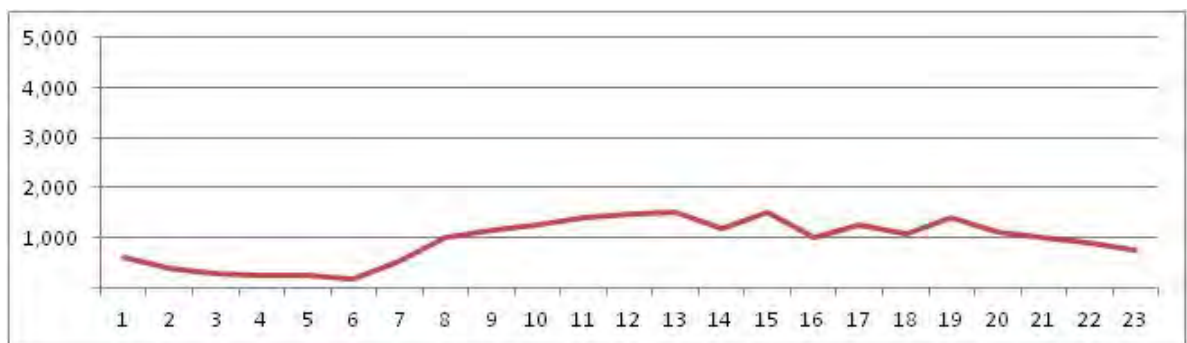

No.	Point	Towards
14	Av. Atlantica prox. n2302	Leme

[Location]

[Weekday]

[Weekend]