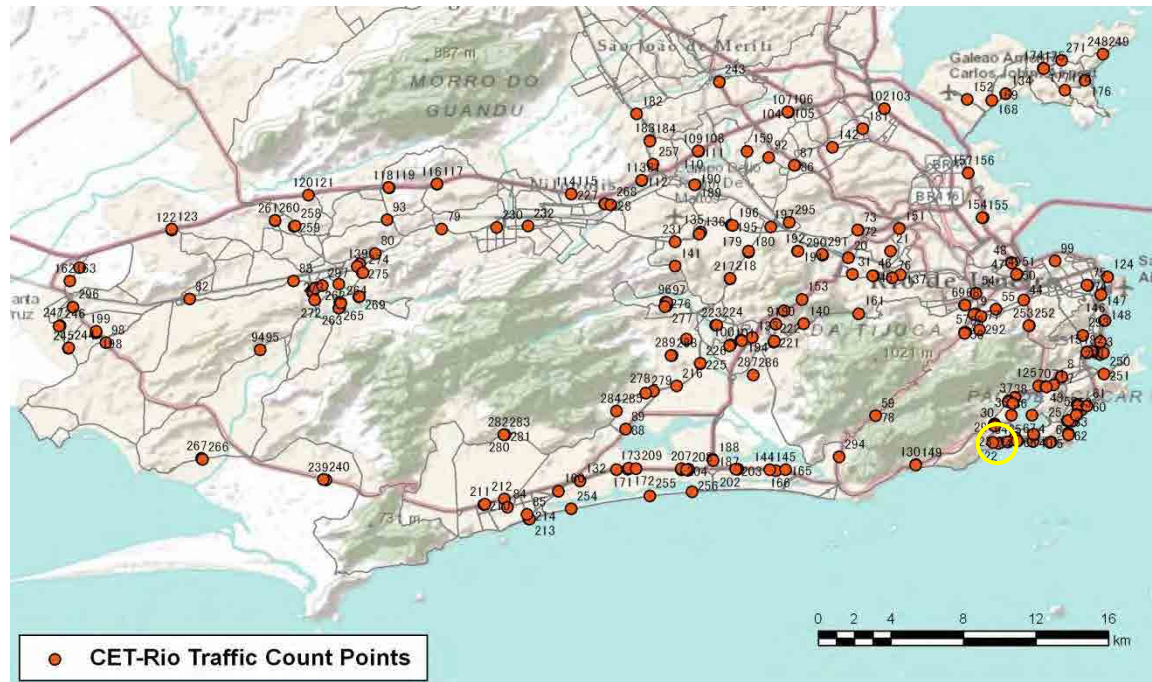

No.	Point	Towards
22	Av Delfim Moreira prox ao n820	Niemeyer

[Location]