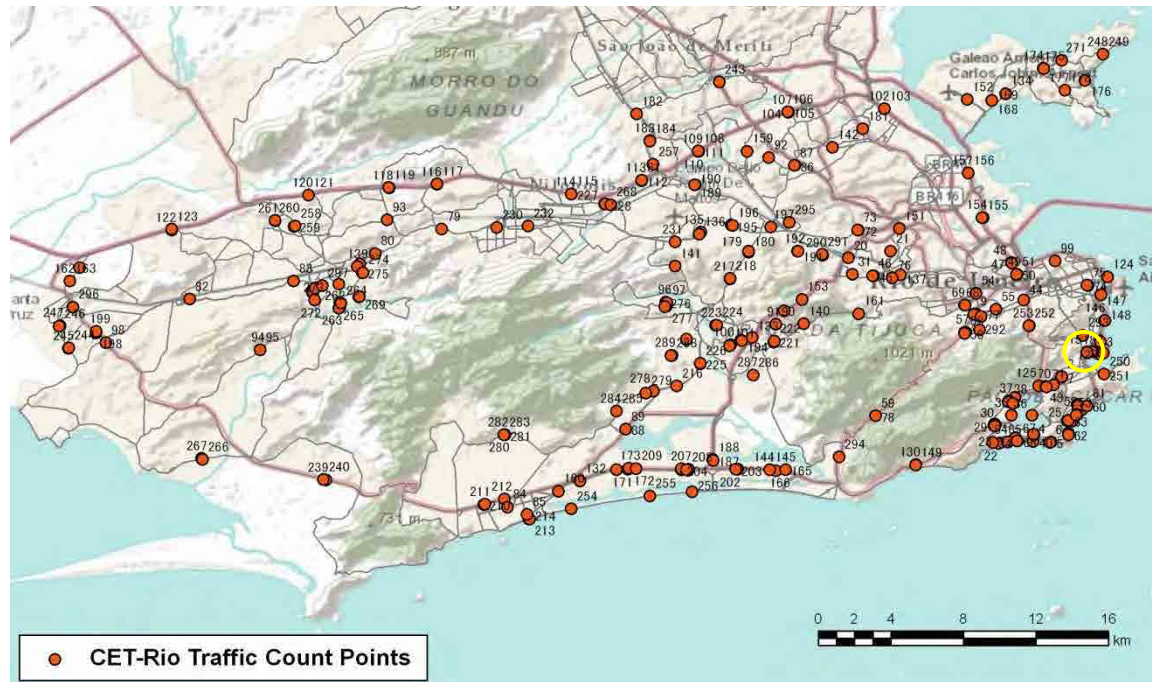

[Location]

[Weekday]

[Weekend]

No.	Point	Towards
15	Praia Botafogo prox. n210 e R. Farani	

[Location]

[Weekday]

[Weekend]

No.	Point	Towards
16	Rua BarataRibeiro prox n370 e SiqueiraCampos	

[Location]

[Weekday]

[Weekend]

No.	Point	Towards
17	Rua Siqueira Campos prox n85 e Barata Ribeiro	

[Location]

[Weekday]

[Weekend]

No.	Point	Towards
18	R Farani prox canteiro central Praia Botafogo	

[Location]

[Weekday]

[Weekend]

No.	Point	Towards
19	R Pereira Nunes prox ao n17 e a Av Maracana	

[Location]

[Weekday]

[Weekend]

No.	Point	Towards
20	R Goias proximo ao n124	