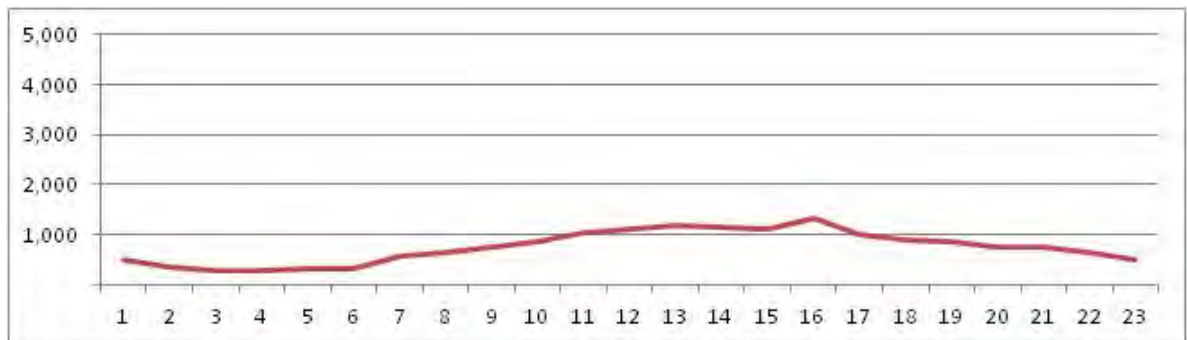

[Location]

[Weekday]

[Weekend]

No.	Point	Towards
3	Av Rui Barbosa próx. Inst. Fernandes Figueira	

[Location]

[Weekday]

[Weekend]

No.	Point	Towards
4	Av. Vieira Souto prox. n460	Copacabana