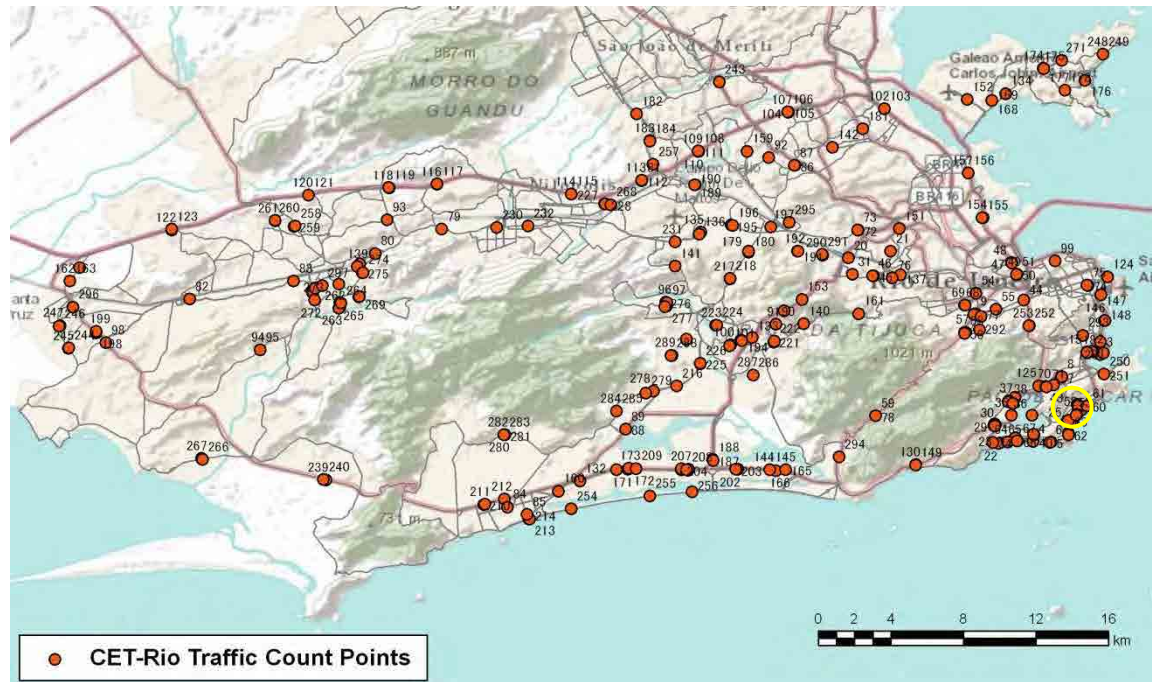

[Location]

[Weekday]

[Weekend]

No.	Point	Towards
15	Praia Botafogo prox. n210 e R. Farani	

[Location]

[Weekday]

[Weekend]

No.	Point	Towards
16	Rua BarataRibeiro prox n370 e SiqueiraCampos	

[Location]

[Weekday]

[Weekend]

No.	Point	Towards
17	Rua Siqueira Campos prox n85 e Barata Ribeiro	

[Location]

[Weekday]

[Weekend]

No.	Point	Towards
18	R Farani prox canteiro central Praia Botafogo	

[Location]

[Weekday]

[Weekend]

No.	Point	Towards
19	R Pereira Nunes prox ao n17 e a Av Maracana	

[Location]

[Weekday]

[Weekend]

No.	Point	Towards
20	R Goias proximo ao n124	