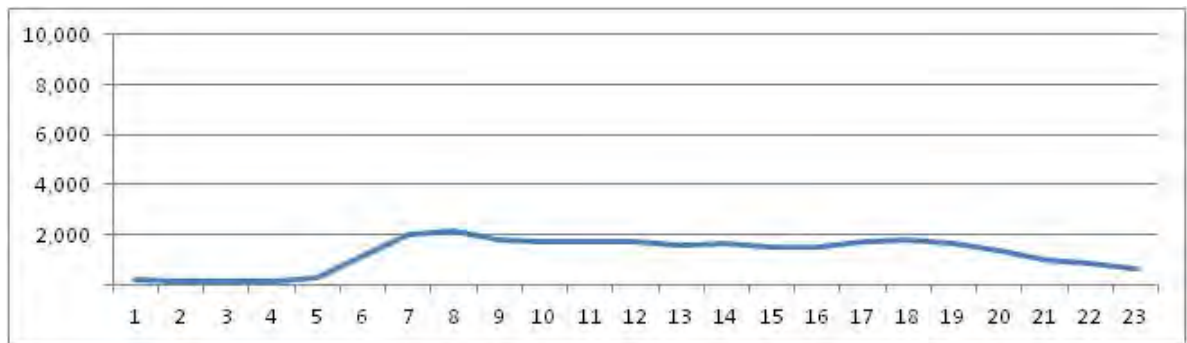

No.	Point	Towards
12	Av. Atlantica prox. n3056	Leme

[Location]

[Weekday]

[Weekend]