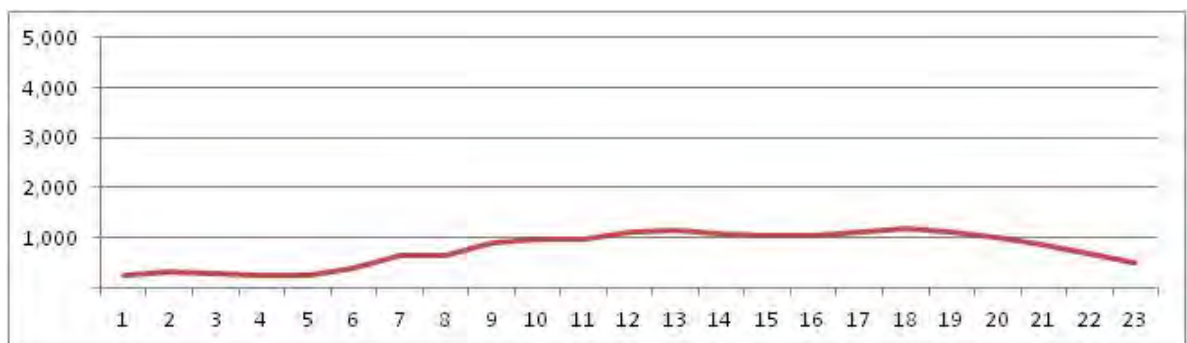

No.	Point	Towards
44	R Joao Paulo I prox R do Matoso e Dr Satamini	

[Location]

[Weekday]

[Weekend]