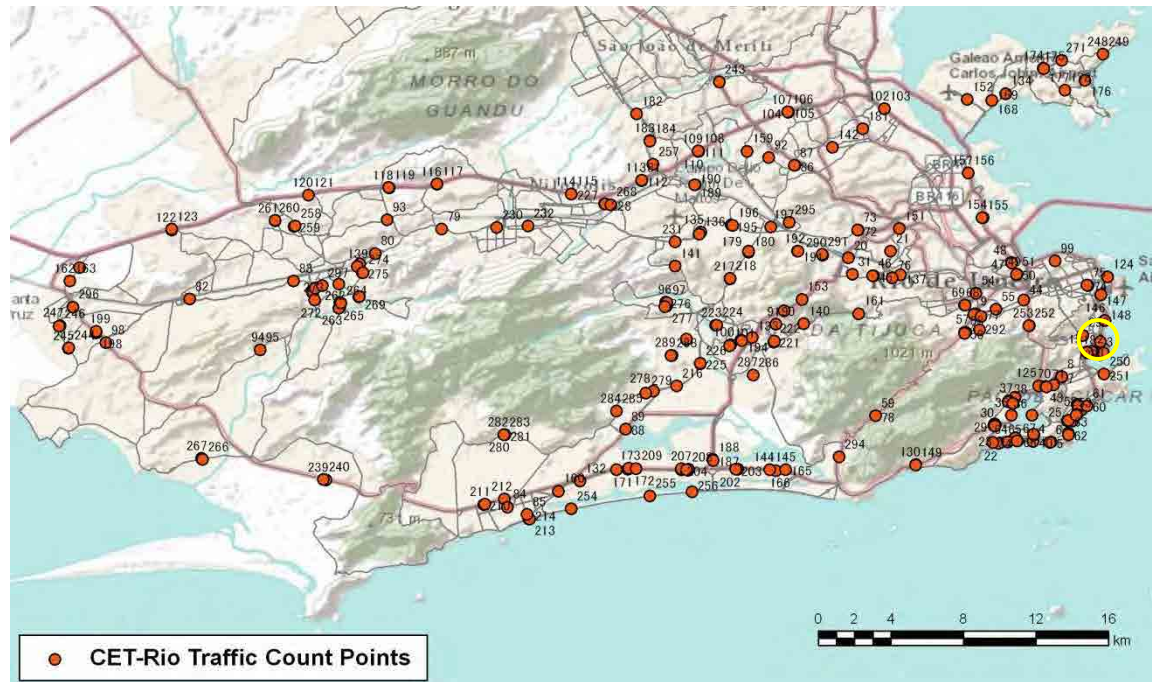

[Location]

[Weekday]

[Weekend]

No.	Point	Towards
1	Av. OswaldoCruz proxPca Nicaragua	Botafogo

[Location]

[Weekday]

[Weekend]

No.	Point	Towards
2	PraiaBotafogoproxpcMarinhaBrasil	Centro

[Location]

[Weekday]

[Weekend]

No.	Point	Towards
3	Av Rui Barbosa próx. Inst. Fernandes Figueira	

[Location]

[Weekday]

[Weekend]

No.	Point	Towards
4	Av. Vieira Souto prox. n460	Copacabana