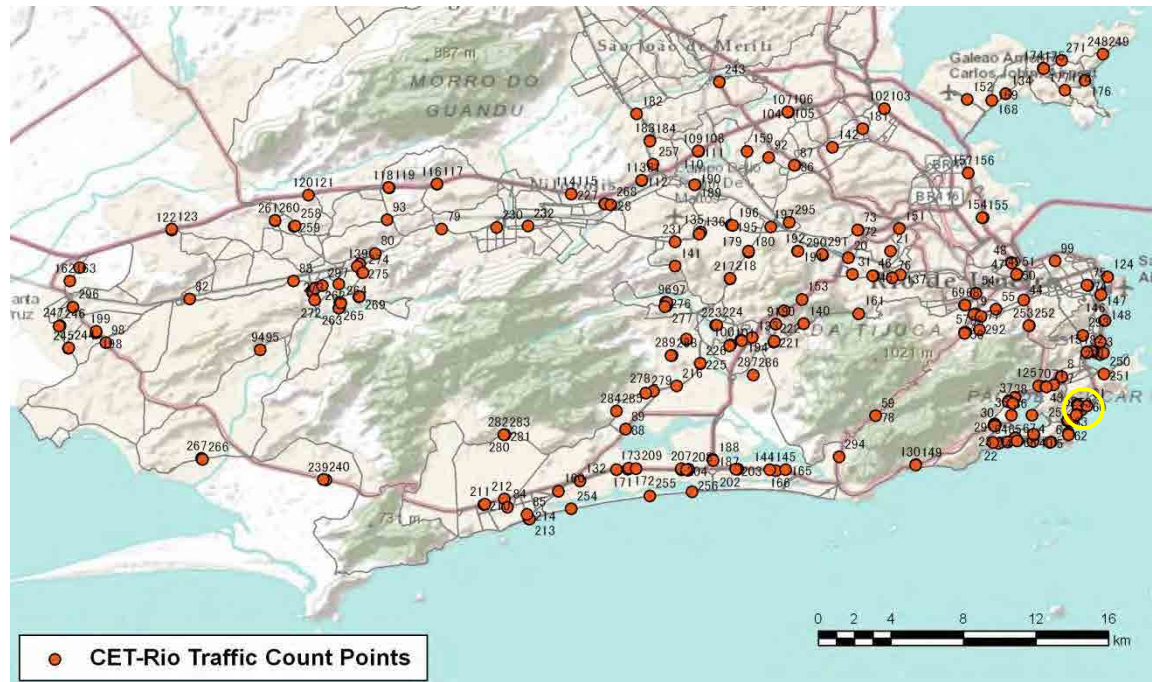

[Location]

[Weekday]

[Weekend]

No.	Point	Towards
13	Av. Atlantica prox. n2266	Ipanema

[Location]

[Weekday]

[Weekend]

No.	Point	Towards
14	Av. Atlantica prox. n2302	Leme

[Location]

[Weekday]

[Weekend]

No.	Point	Towards
15	Praia Botafogo prox. n210 e R. Farani	

[Location]

[Weekday]

[Weekend]

No.	Point	Towards
16	Rua BarataRibeiro prox n370 e SiqueiraCampos	

[Location]

[Weekday]

[Weekend]

No.	Point	Towards
17	Rua Siqueira Campos prox n85 e Barata Ribeiro	

[Location]

[Weekday]

[Weekend]

No.	Point	Towards
18	R Farani prox canteiro central Praia Botafogo	