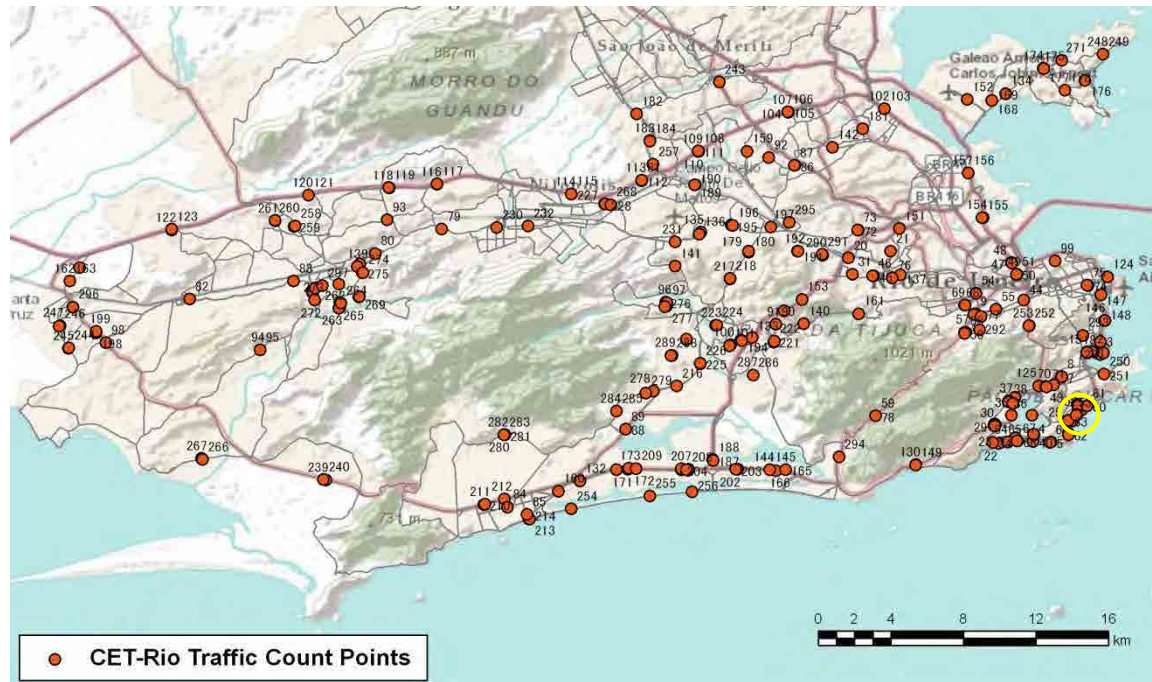

[Location]

[Weekday]

[Weekend]

No.	Point	Towards
11	Av. Atlantica prox. n3056	Ipanema

[Location]

[Weekday]

[Weekend]

No.	Point	Towards
12	Av. Atlantica prox. n3056	Leme

[Location]

[Weekday]

[Weekend]

No.	Point	Towards
13	Av. Atlantica prox. n2266	Ipanema

[Location]

[Weekday]

[Weekend]

No.	Point	Towards
14	Av. Atlantica prox. n2302	Leme