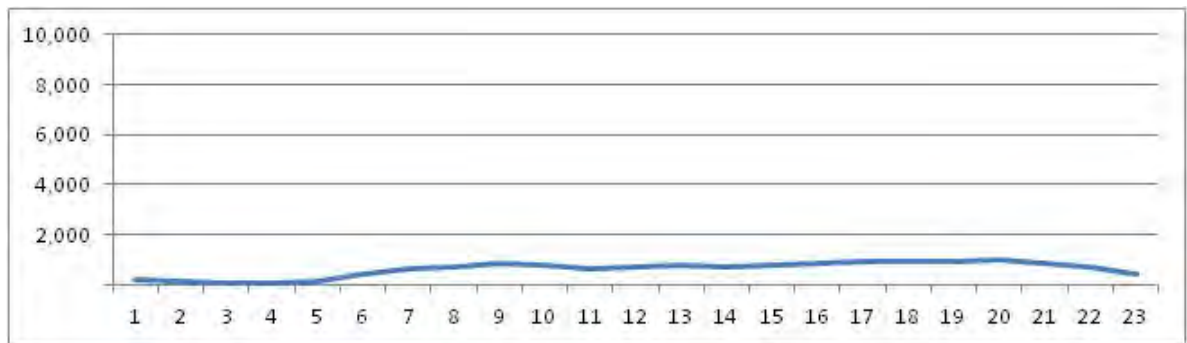

No.	Point	Towards
28	Av. Rodrigo Otavio proximo a Pca. Sibelius	

[Location]

[Weekday]

[Weekend]