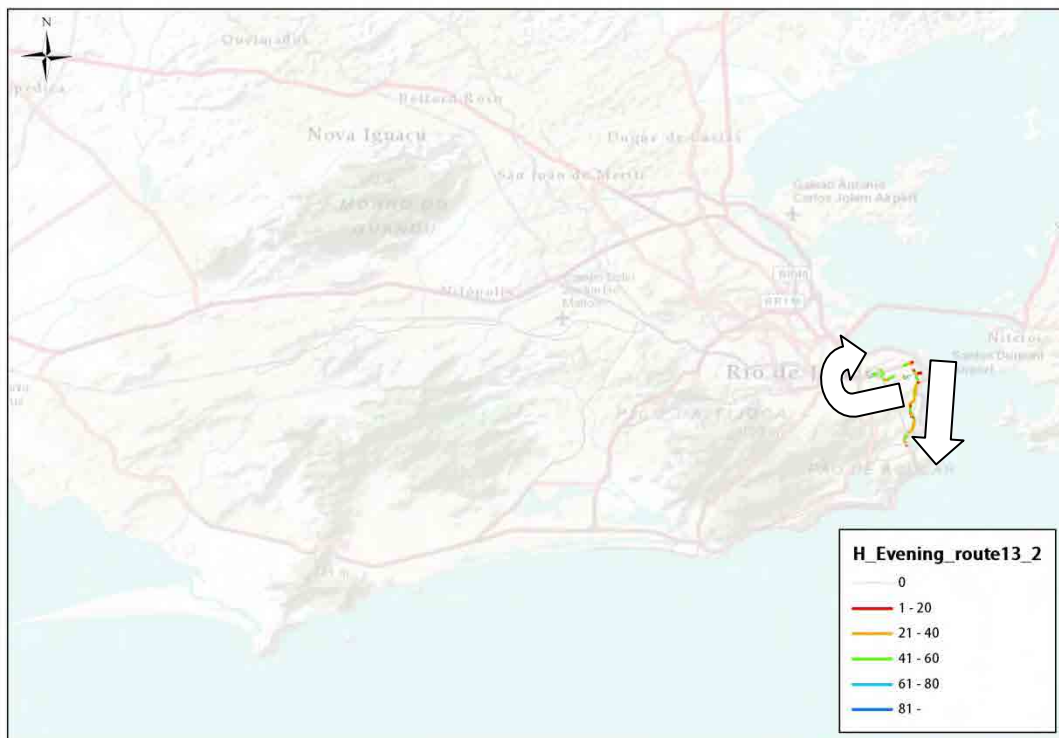

Direction 1

Direction 2

Route	Direction	Start	Goal	Main Road	Distance(km)
14	14-1	Around Maracana Stadium	Deodoro Station	R. Joao Vicente, Av. Amaro Cavalcanti	19
	14-2	Deodoro Station	Around Maracana Stadium		21