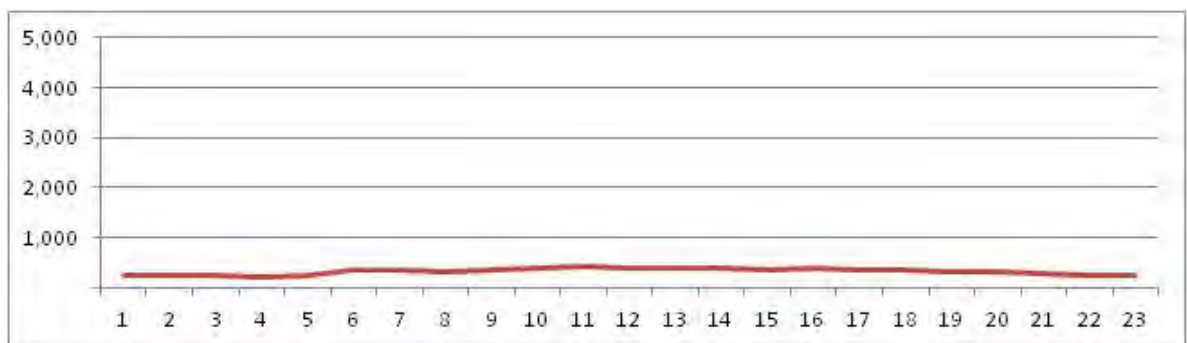

[Location]

[Weekday]

[Weekend]

No.	Point	Towards
47	Campo de Sao Cristovao prox. a Rua Escobar	

[Location]

[Weekday]

[Weekend]

No.	Point	Towards
48	R Escobar proximo ao n-84 e a R Santos Lima	