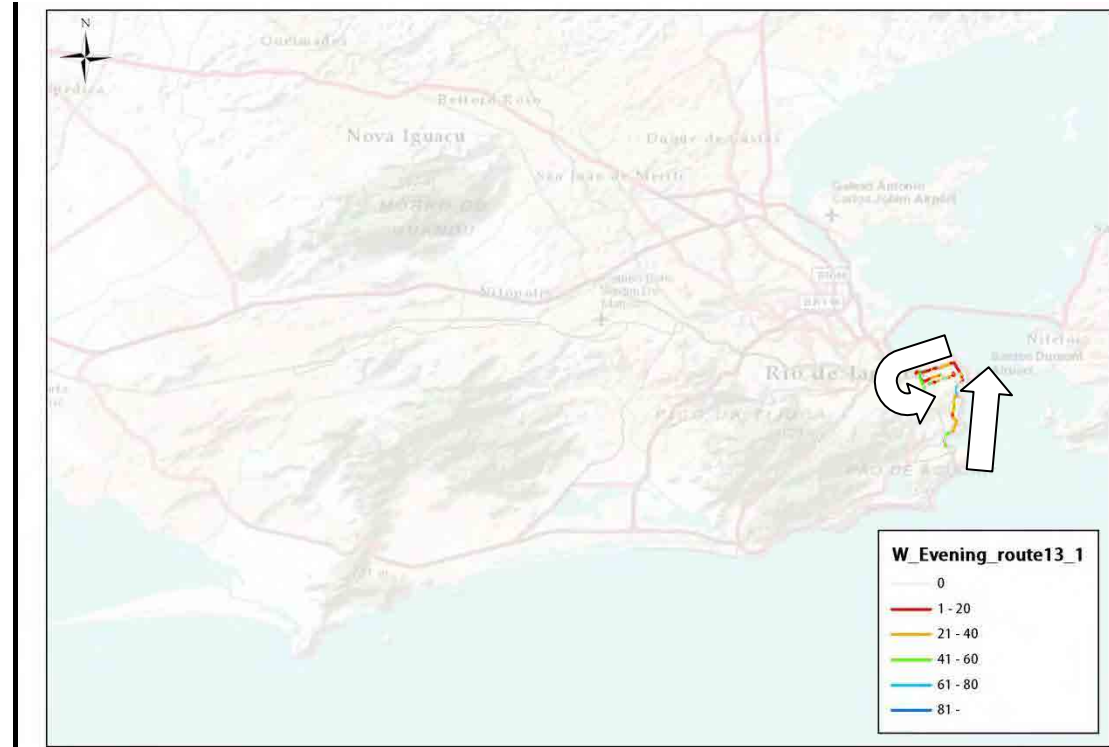

Direction 1

Direction 2

Route	Direction	Start	Goal	Main Road	Distance(km)
14	14-1	Around Maracana Stadium	Deodoro Station	R. Joao Vicente, Av. Amaro Cavalcanti	19
	14-2	Deodoro Station	Around Maracana Stadium		21