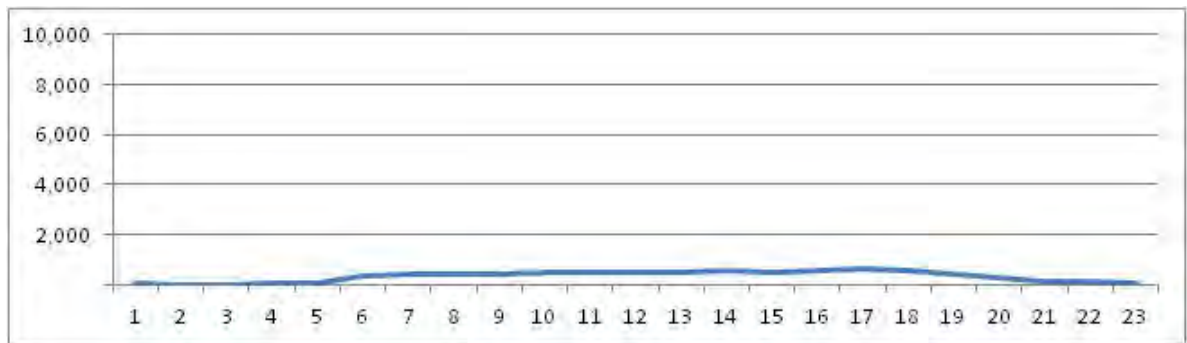

[Location]

[Weekday]

[Weekend]

No.	Point	Towards
49	Av PedroII prox.Rua F.de Mello	Quinta

[Location]

[Weekday]

[Weekend]