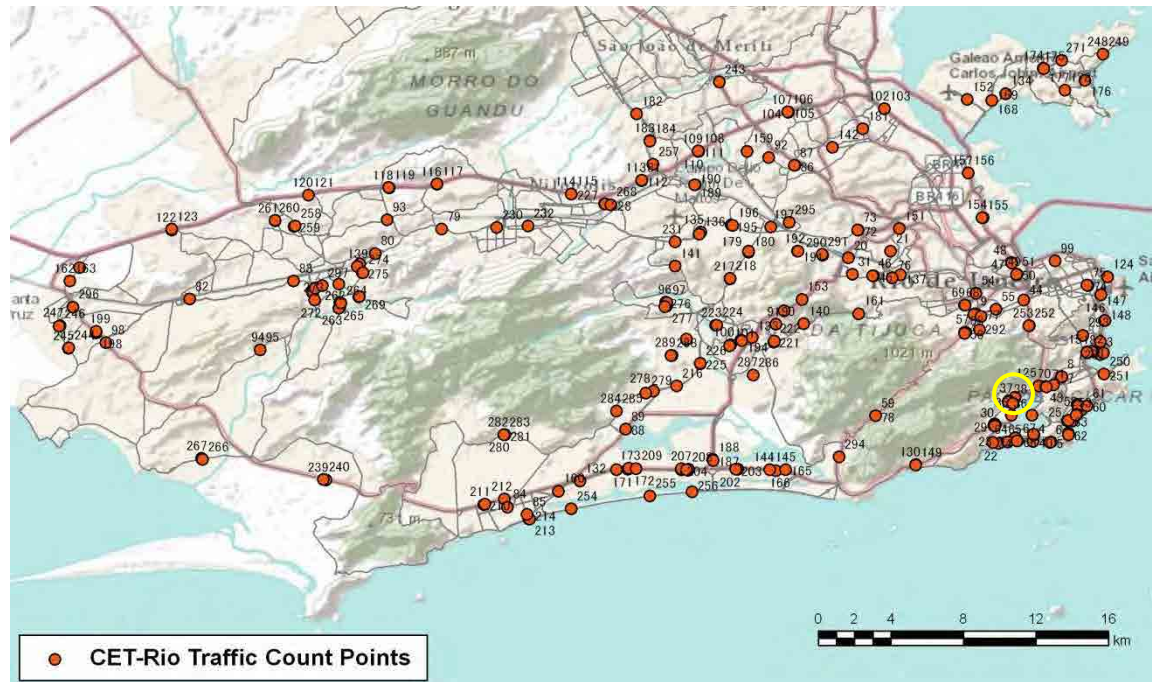

[Location]

[Weekday]

[Weekend]

No.	Point	Towards
35	Av Lineu de Paula Machado proximo ao n-720	

[Location]

[Weekday]

[Weekend]

No.	Point	Towards
36	R. Pacheco Leao prox. n-38	Gavea