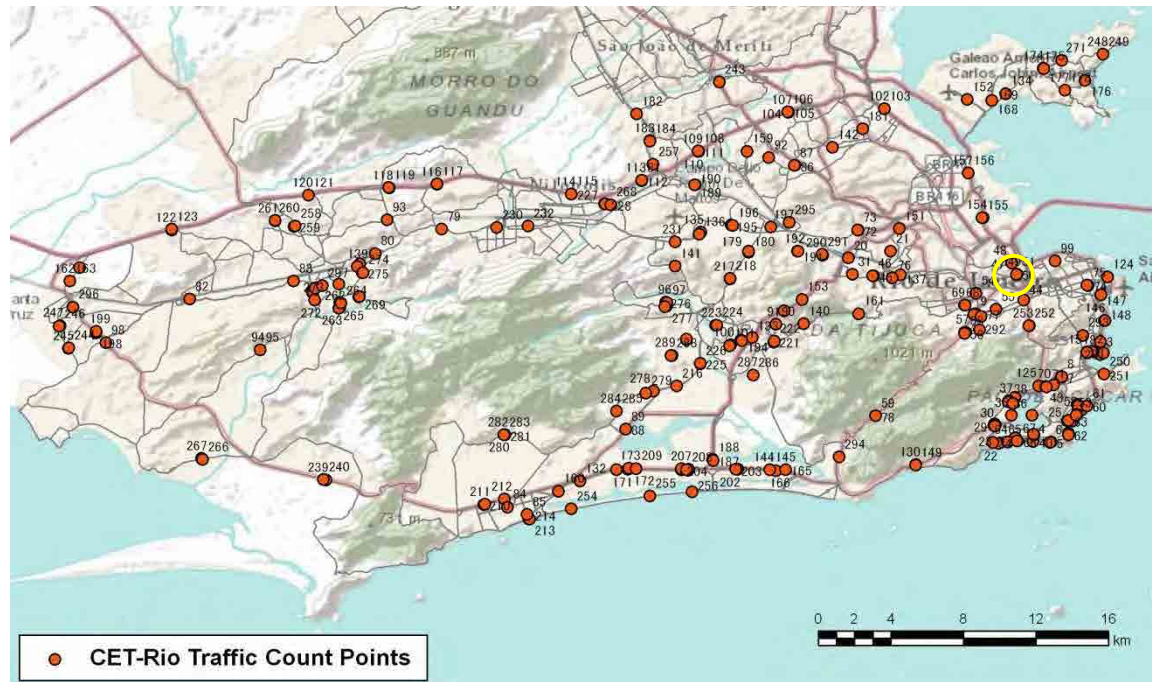

[Location]

[Weekday]

[Weekend]

No.	Point	Towards
47	Campo de Sao Cristovao prox. a Rua Escobar	

[Location]

[Weekday]

[Weekend]

No.	Point	Towards
48	R Escobar proximo ao n-84 e a R Santos Lima	

[Location]

[Weekday]

[Weekend]

No.	Point	Towards
49	Av PedroII prox.Rua F.de Mello	Quinta

[Location]

[Weekday]

[Weekend]