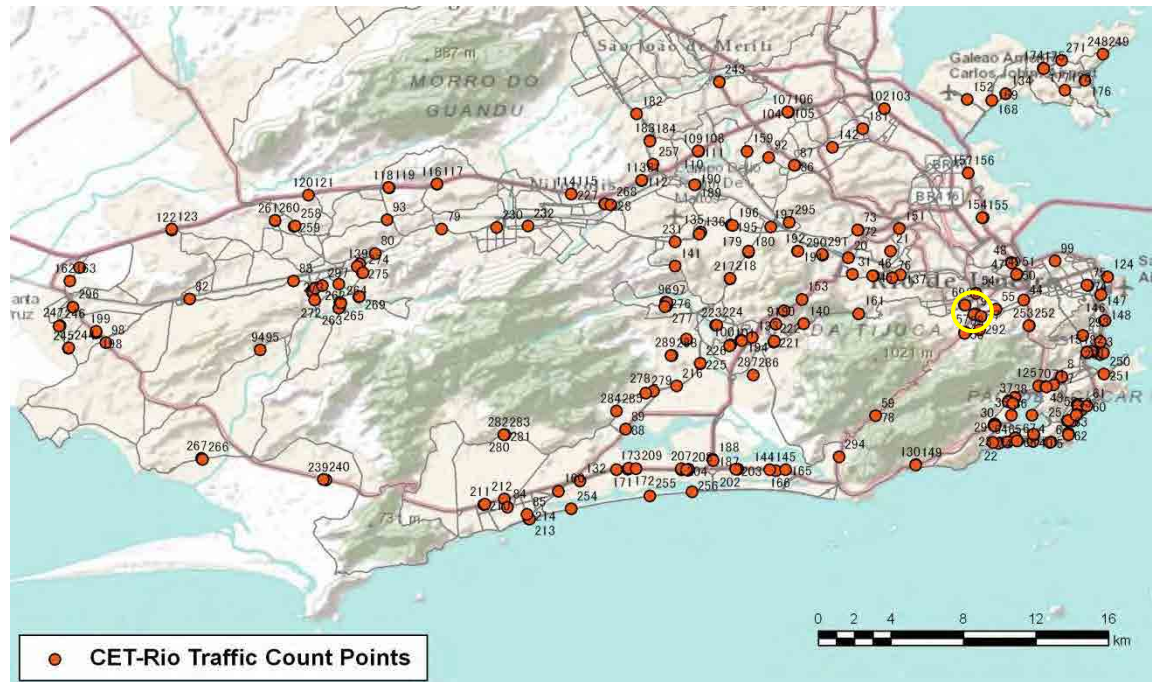

[Location]

[Weekday]

[Weekend]

No.	Point	Towards
17	Rua Siqueira Campos prox n85 e Barata Ribeiro	

[Location]

[Weekday]

[Weekend]

No.	Point	Towards
18	R Farani prox canteiro central Praia Botafogo	

[Location]

[Weekday]

[Weekend]

No.	Point	Towards
19	R Pereira Nunes prox ao n17 e a Av Maracana	

[Location]

[Weekday]

[Weekend]

No.	Point	Towards
20	R Goias proximo ao n124	

[Location]

[Weekday]

[Weekend]

No.	Point	Towards
25	Rua Bolivar prox ao n45	

[Location]

[Weekday]

[Weekend]

No.	Point	Towards
26	R. Mario Ribeiro proximo a Av. Rodrigo Otavio	