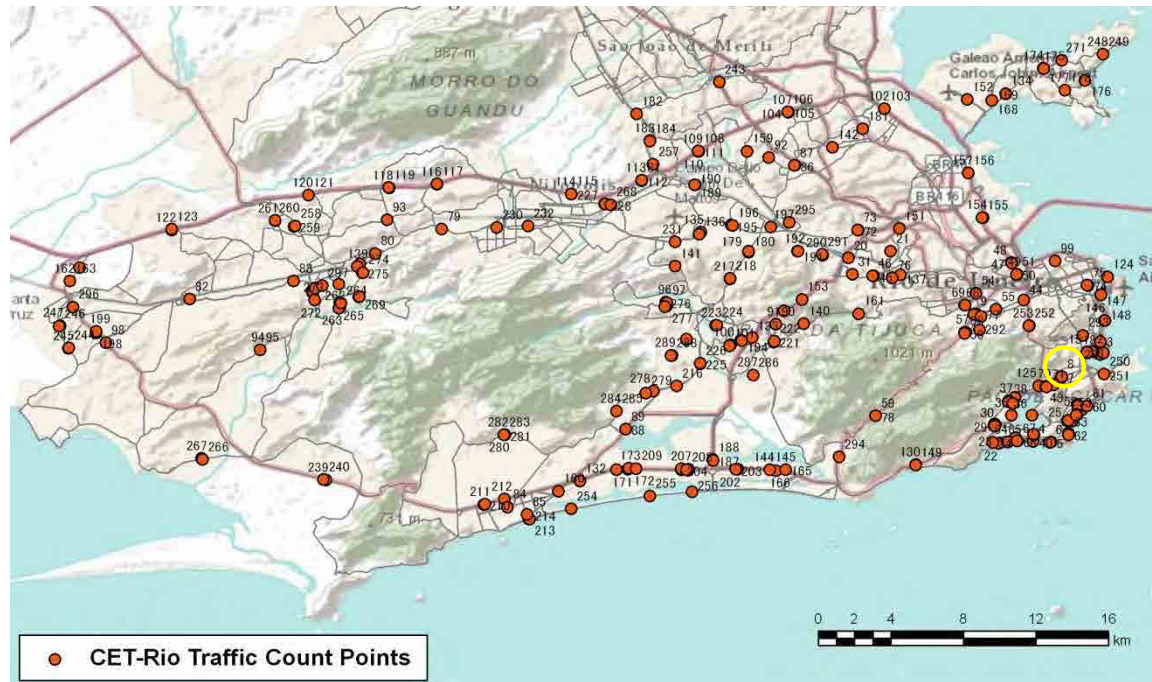

No.	Point	Towards
8	Rua Real Grandeza prox. n139	

[Location]