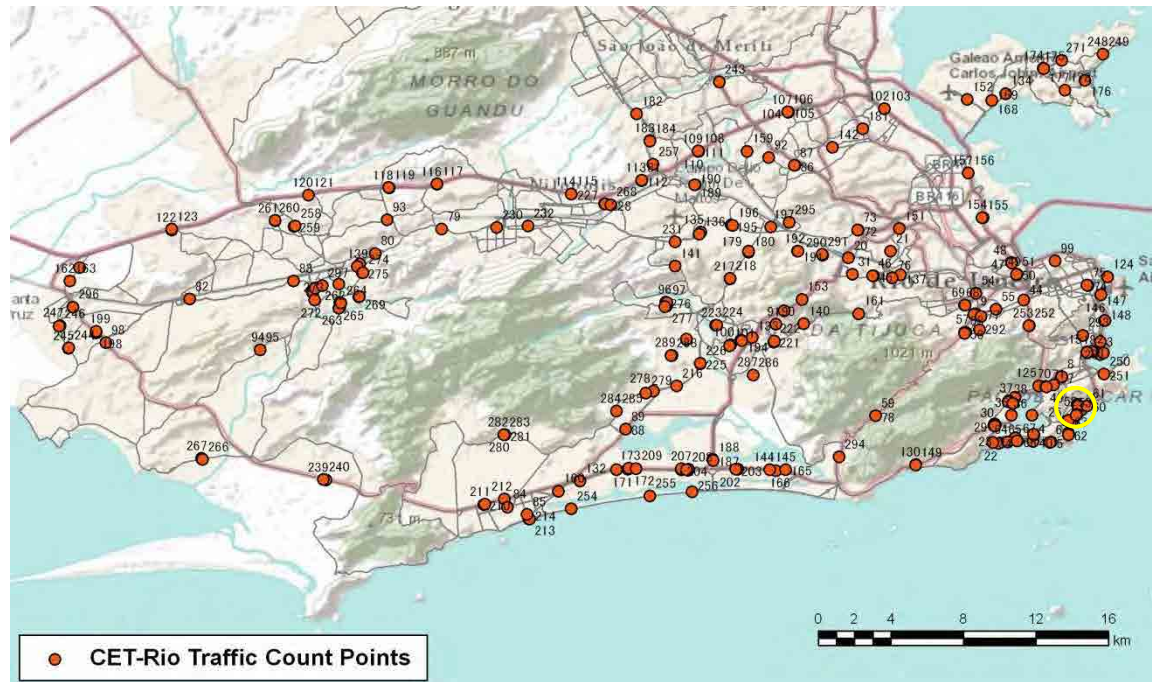

[Location]

[Weekday]

[Weekend]

No.	Point	Towards
15	Praia Botafogo prox. n210 e R. Farani	

[Location]

[Weekday]

[Weekend]

No.	Point	Towards
16	Rua BarataRibeiro prox n370 e SiqueiraCampos	

[Location]

[Weekday]

[Weekend]

No.	Point	Towards
17	Rua Siqueira Campos prox n85 e Barata Ribeiro	

[Location]

[Weekday]

[Weekend]

No.	Point	Towards
18	R Farani prox canteiro central Praia Botafogo	