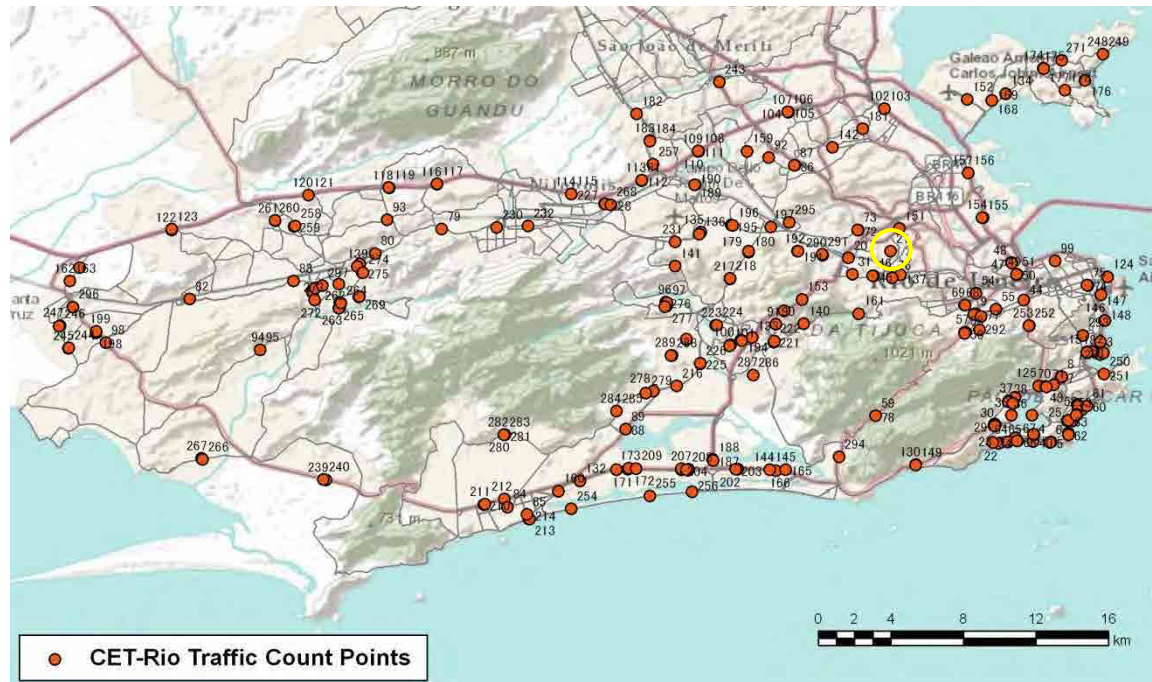

[Location]

[Weekday]

[Weekend]

No.	Point	Towards
21	R Cirne Maia proximo n31	

[Location]

[Weekday]

[Weekend]

No.	Point	Towards
22	Av Delfim Moreira prox ao n820	Niemeyer

[Location]

[Weekday]

[Weekend]

No.	Point	Towards
25	Rua Bolivar prox ao n45	

[Location]

[Weekday]

[Weekend]

No.	Point	Towards
26	R. Mario Ribeiro proximo a Av. Rodrigo Otavio	