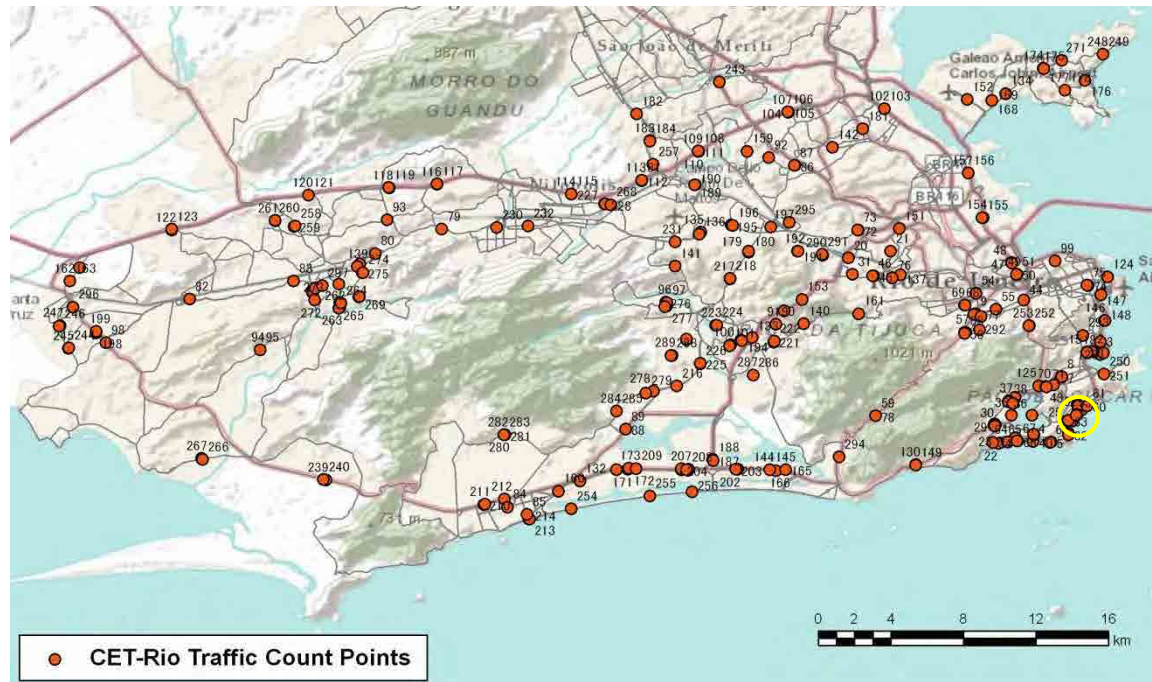

[Location]

[Weekday]

[Weekend]

No.	Point	Towards
11	Av. Atlantica prox. n3056	Ipanema

[Location]

[Weekday]

[Weekend]

No.	Point	Towards
12	Av. Atlantica prox. n3056	Leme

[Location]

[Weekday]

[Weekend]

No.	Point	Towards
13	Av. Atlantica prox. n2266	Ipanema

[Location]

[Weekday]

[Weekend]

No.	Point	Towards
14	Av. Atlantica prox. n2302	Leme