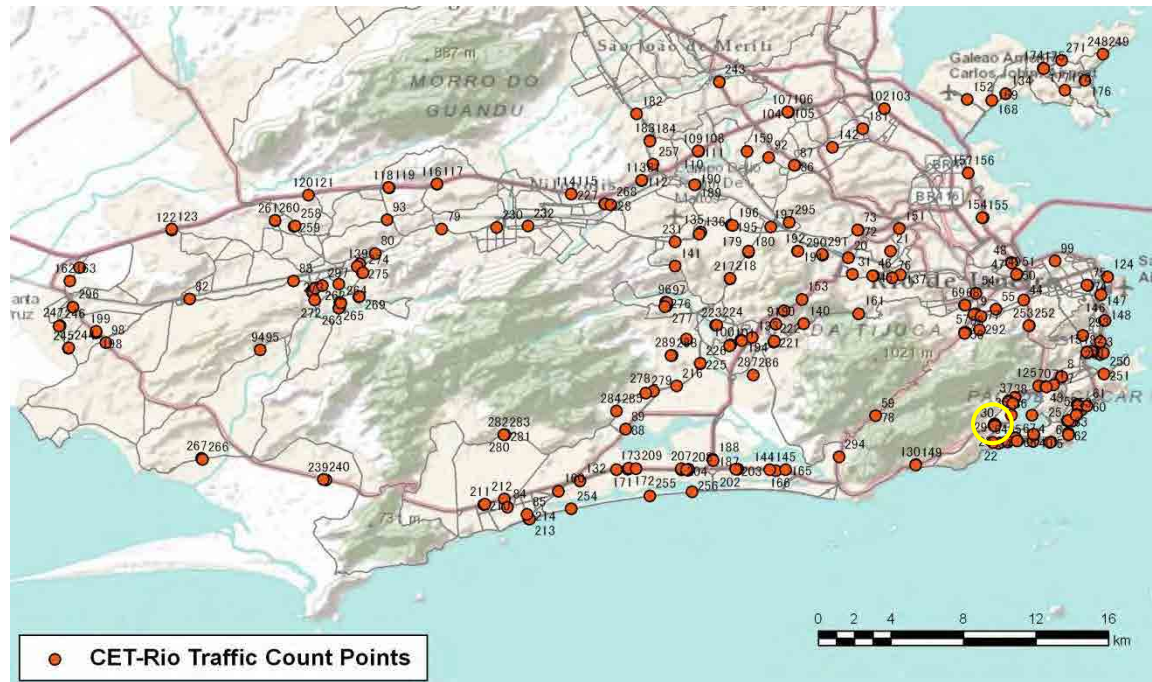

No.	Point	Towards
30	R Visconde de Albuquerque proximo ao n1228	

[Location]