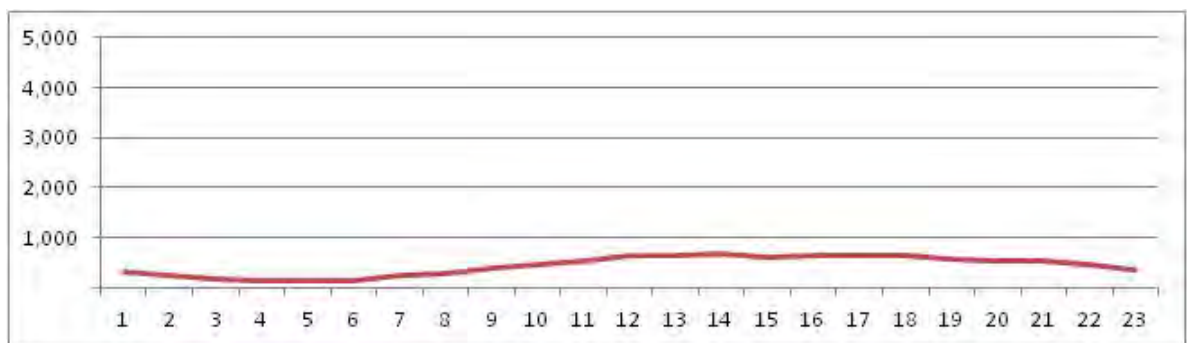

[Location]

[Weekday]

[Weekend]

No.	Point	Towards
29	Av. Rodrigo Otavio proximo a R. Artur Artu Araripe	

[Location]

[Weekday]

[Weekend]

No.	Point	Towards
30	R Visconde de Albuquerque proximo ao n1228	