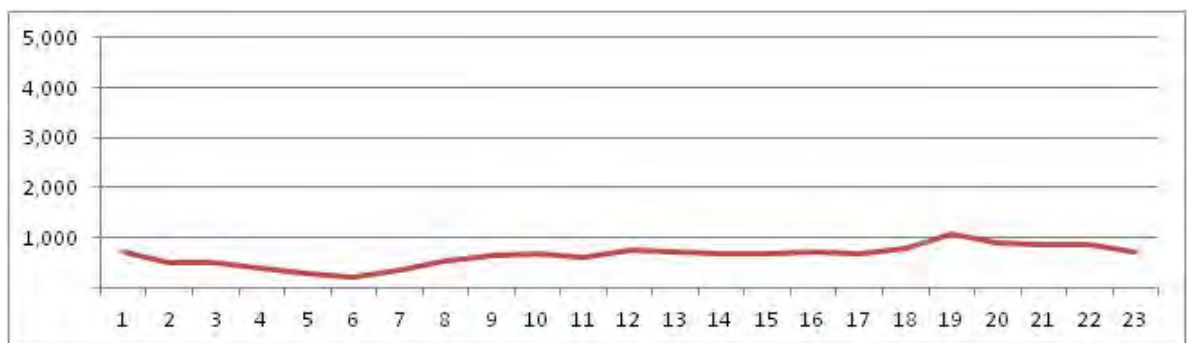

[Location]

[Weekday]

[Weekend]

No.	Point	Towards
13	Av. Atlantica prox. n2266	Ipanema

[Location]

[Weekday]

[Weekend]

No.	Point	Towards
14	Av. Atlantica prox. n2302	Leme