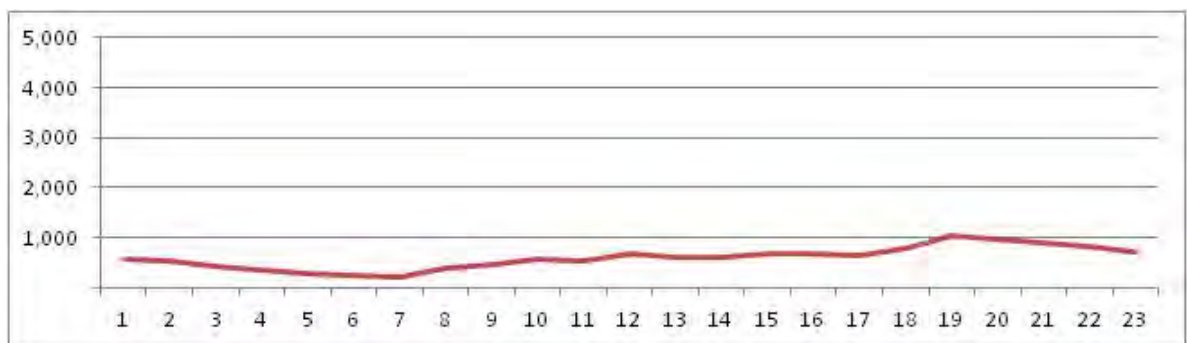

[Location]

[Weekday]

[Weekend]

No.	Point	Towards
11	Av. Atlantica prox. n3056	Ipanema

[Location]

[Weekday]

[Weekend]

No.	Point	Towards
12	Av. Atlantica prox. n3056	Leme