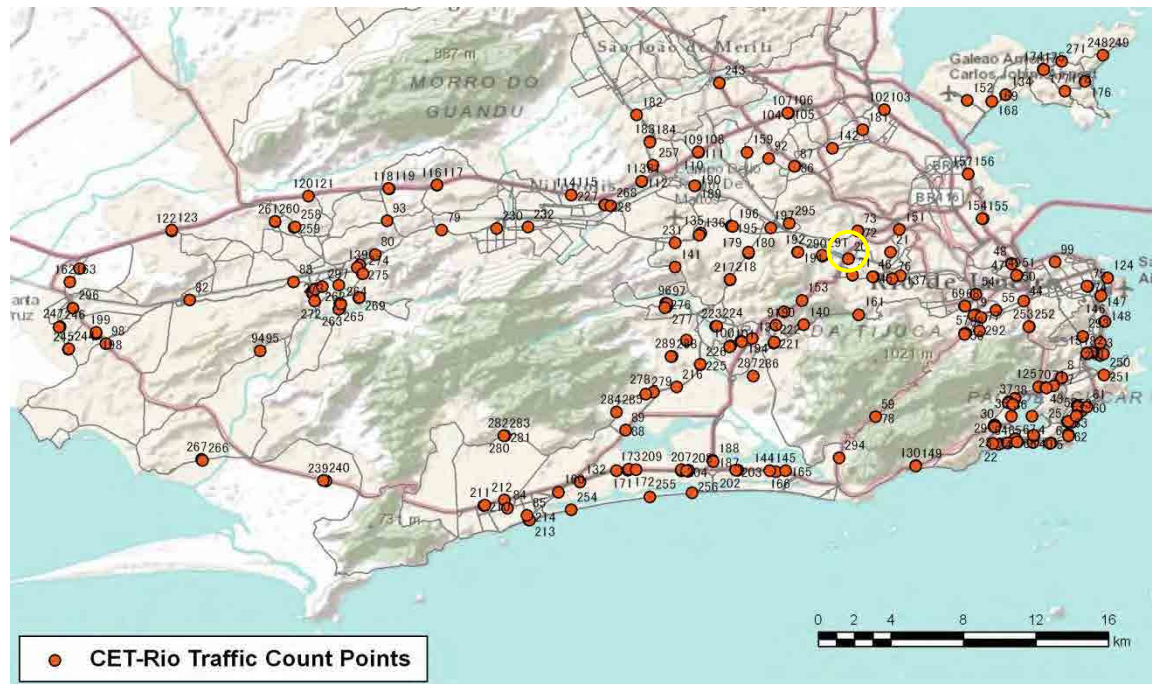

No.	Point	Towards
20	R Goias proximo ao n124	

[Location]