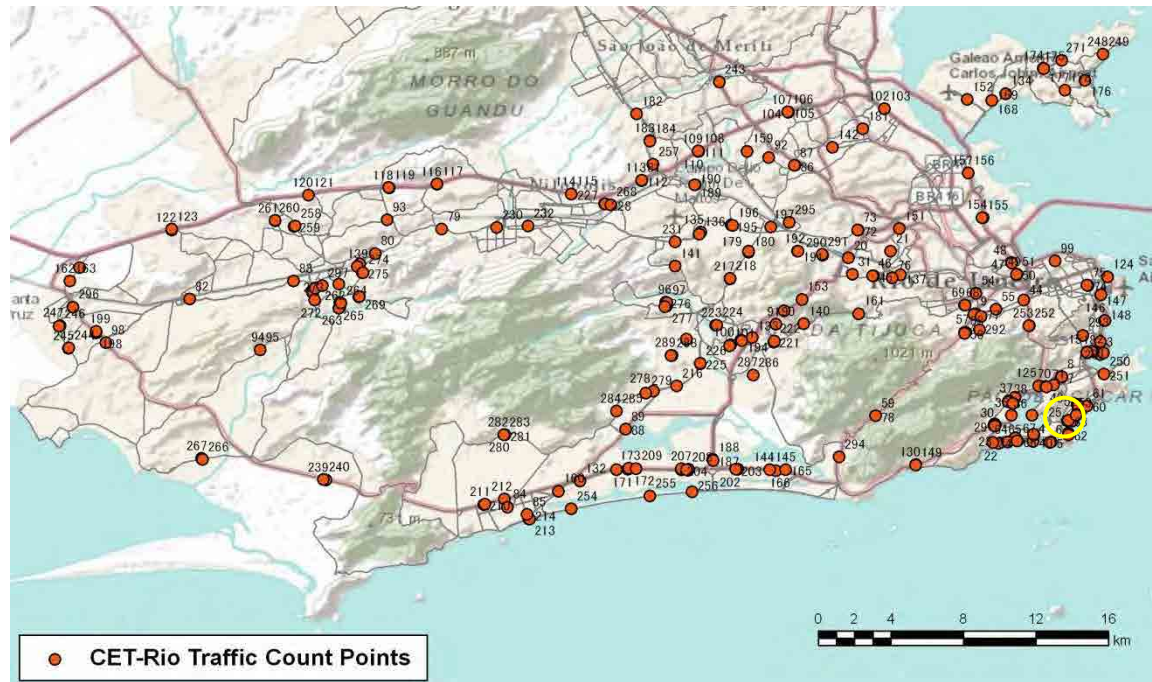

[Location]

[Weekday]

[Weekend]

No.	Point	Towards
25	Rua Bolivar prox ao n45	

[Location]

[Weekday]

[Weekend]

No.	Point	Towards
26	R. Mario Ribeiro proximo a Av. Rodrigo Otavio	

[Location]

[Weekday]

[Weekend]

No.	Point	Towards
27	Av Pe Leonel França prox R Visc de Albuquerque	

[Location]

[Weekday]

[Weekend]

No.	Point	Towards
28	Av. Rodrigo Otavio proximo a Pca. Sibelius	