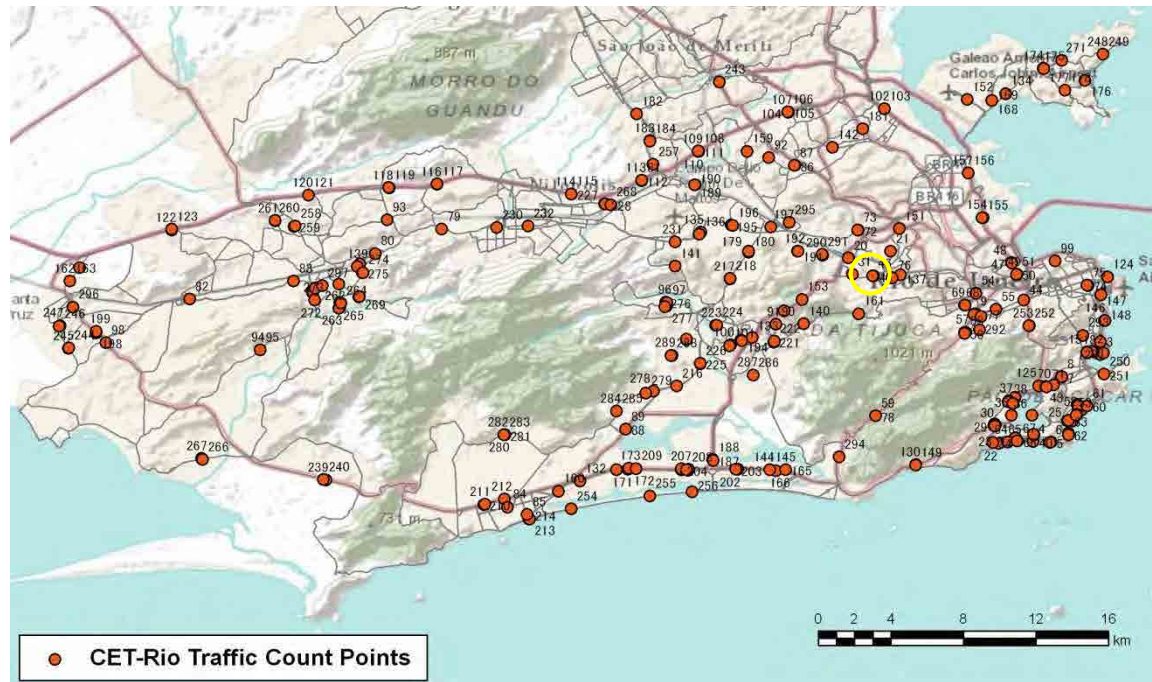

[Location]

[Weekday]

[Weekend]

No.	Point	Towards
43	R. Visc de Silva prox. n146	Humaita

[Location]

[Weekday]

[Weekend]

No.	Point	Towards
44	R Joao Paulo I prox R do Matoso e Dr Satamini	

[Location]

[Weekday]

[Weekend]

No.	Point	Towards
47	Campo de Sao Cristovao prox. a Rua Escobar	

[Location]

[Weekday]

[Weekend]

No.	Point	Towards
48	R Escobar proximo ao n-84 e a R Santos Lima	