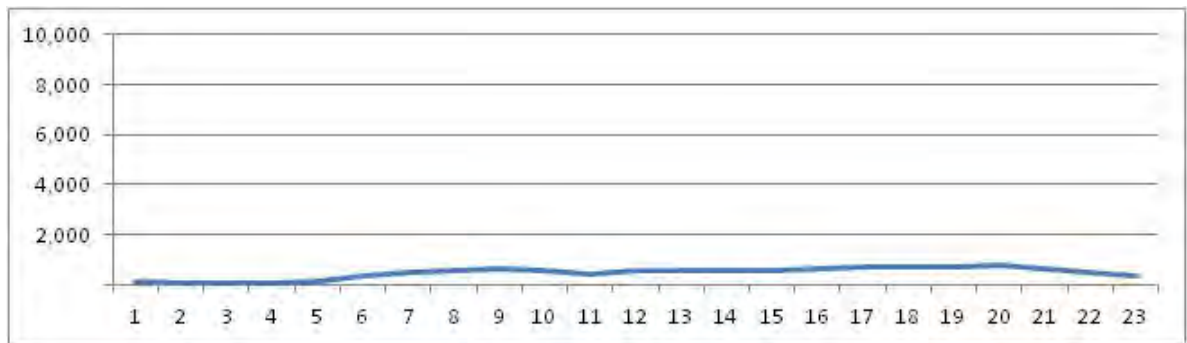

[Location]

[Weekday]

[Weekend]

No.	Point	Towards
29	Av. Rodrigo Otavio proximo a R. Artur Artu Araripe	

[Location]

[Weekday]

[Weekend]

No.	Point	Towards
30	R Visconde de Albuquerque proximo ao n1228	