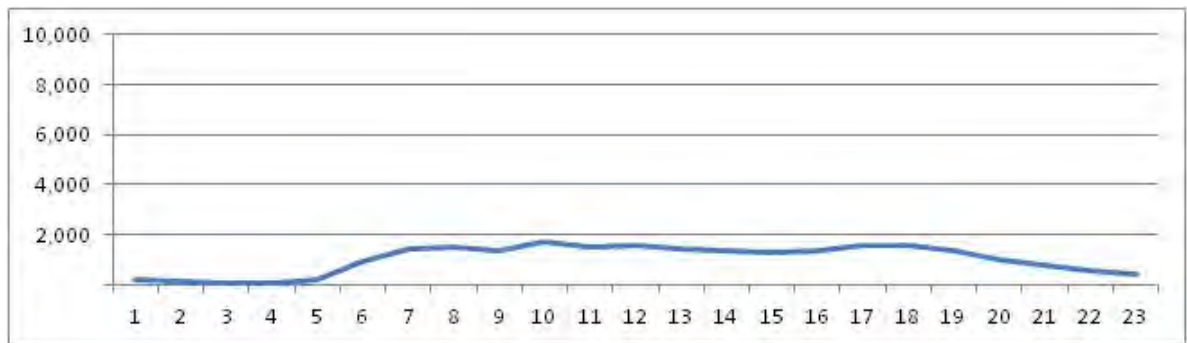

No.	Point	Towards
6	Av. Vieira Souto prox. n164	Copacabana

[Location]

[Weekday]

[Weekend]