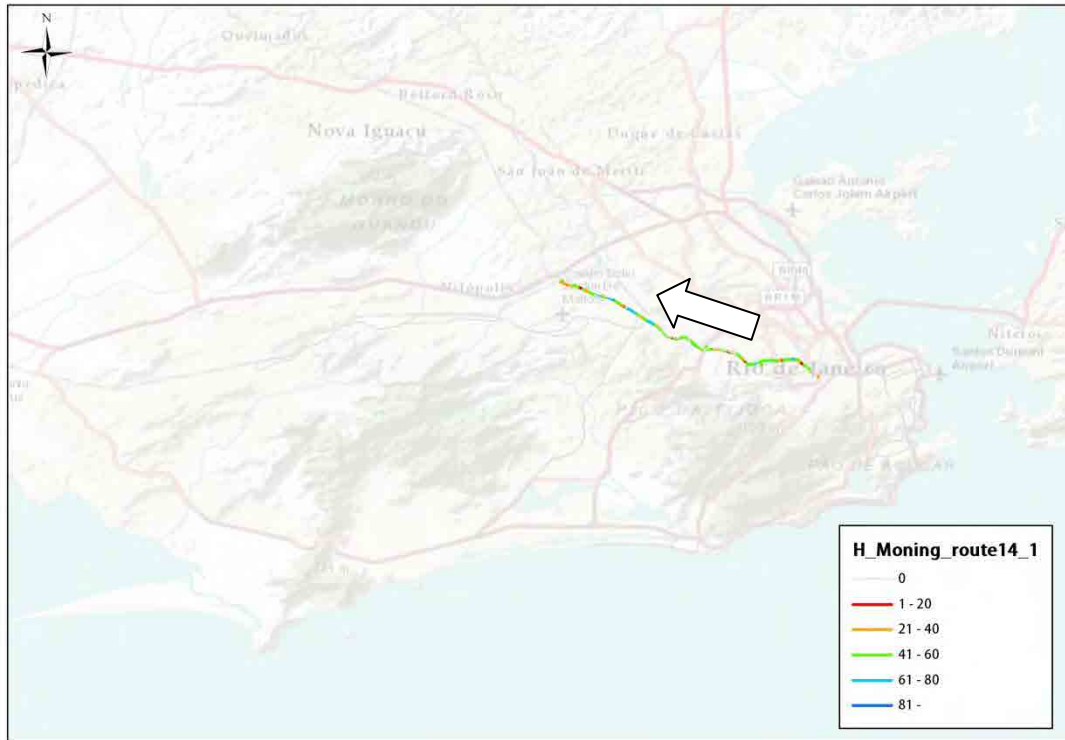

Route	Direction	Start	Goal	Main Road	Distance(km)
14	14-1	Around Maracana Stadium	Deodoro Station	R. Joao Vicente, Av. Amaro Cavalcanti	19
	14-2	Deodoro Station	Around Maracana Stadium		21

Direction 1