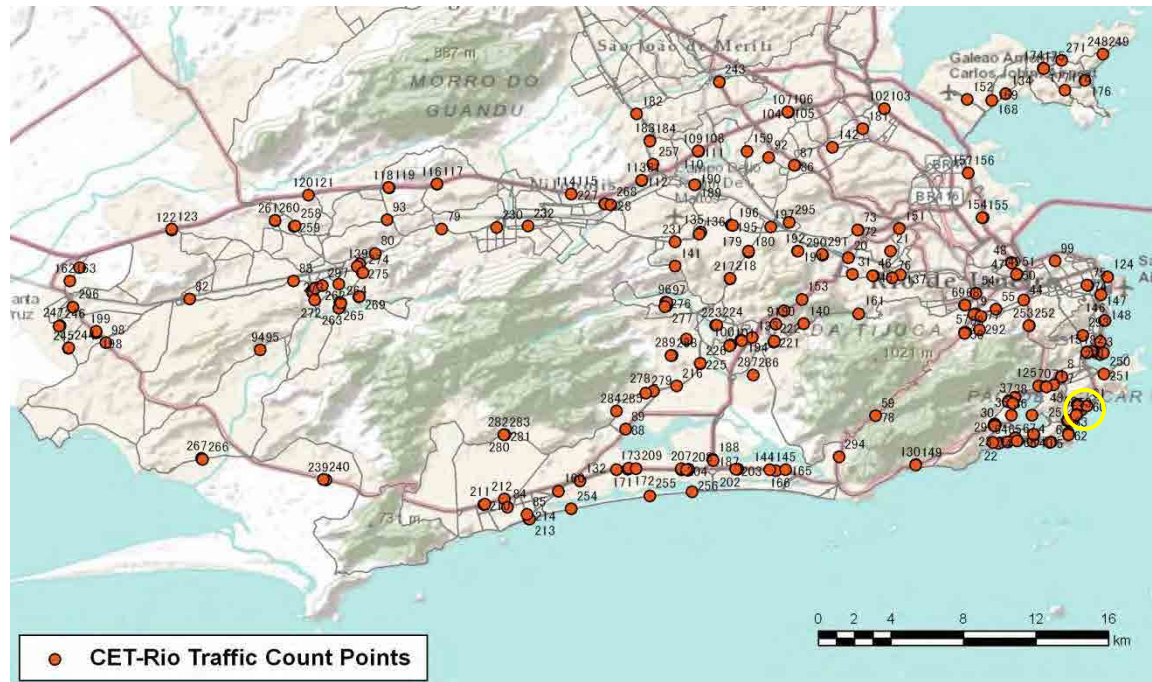

[Location]

[Weekday]

[Weekend]

No.	Point	Towards
13	Av. Atlantica prox. n2266	Ipanema

[Location]

[Weekday]

[Weekend]

No.	Point	Towards
14	Av. Atlantica prox. n2302	Leme

[Location]

[Weekday]

[Weekend]

No.	Point	Towards
15	Praia Botafogo prox. n210 e R. Farani	

[Location]

[Weekday]

[Weekend]

No.	Point	Towards
16	Rua BarataRibeiro prox n370 e SiqueiraCampos	

[Location]

[Weekday]

[Weekend]

No.	Point	Towards
17	Rua Siqueira Campos prox n85 e Barata Ribeiro	

[Location]

[Weekday]

[Weekend]

No.	Point	Towards
18	R Farani prox canteiro central Praia Botafogo	