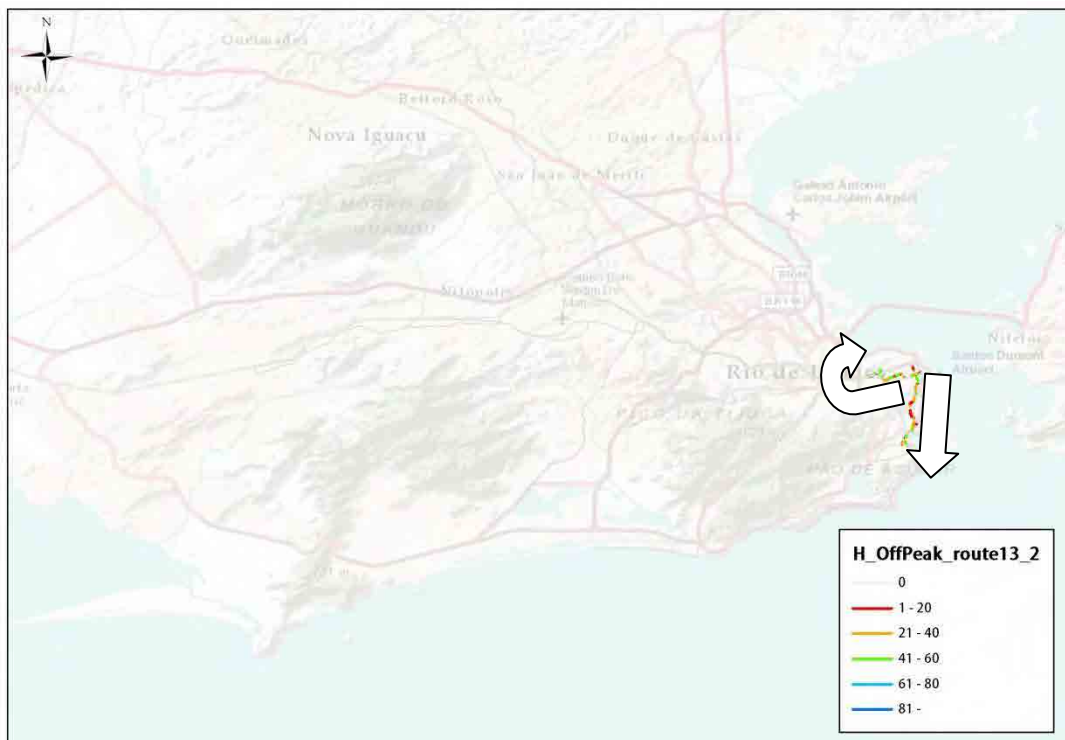

Direction 1

Direction 2

Route	Direction	Start	Goal	Main Road	Distance(km)
14	14-1	Around Maracana Stadium	Deodoro Station	R. Joao Vicente, Av. Amaro Cavalcanti	19
	14-2	Deodoro Station	Around Maracana Stadium		21