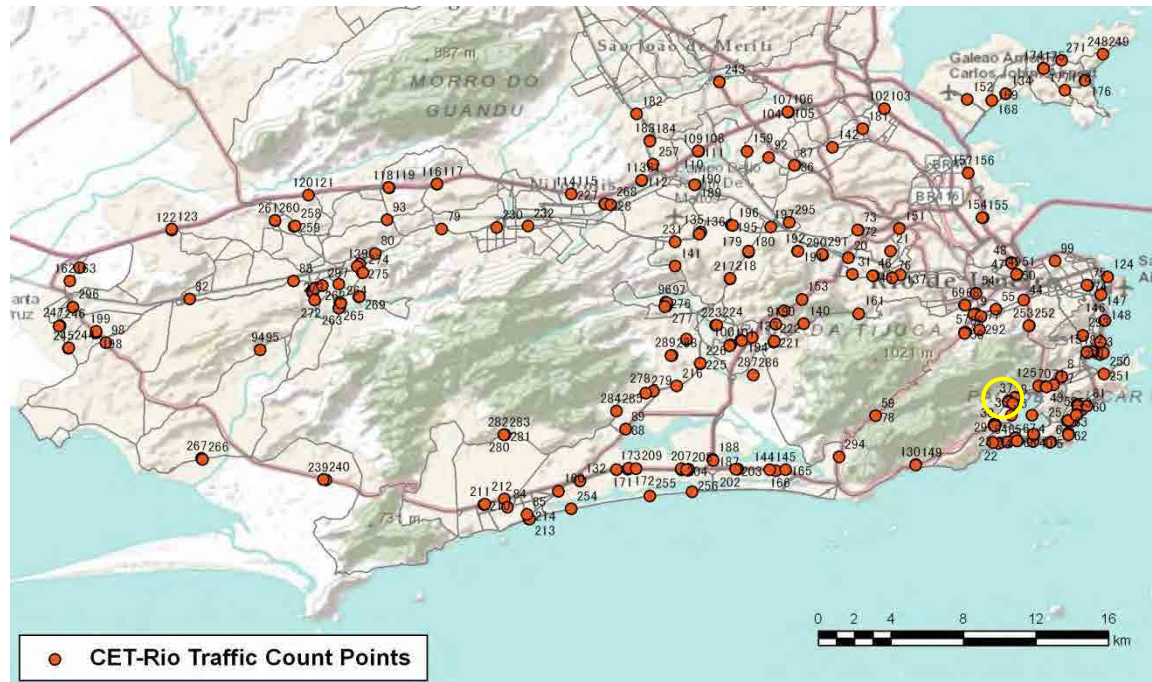

No.	Point	Towards
36	R. Pacheco Leao prox. n-38	Gavea

[Location]