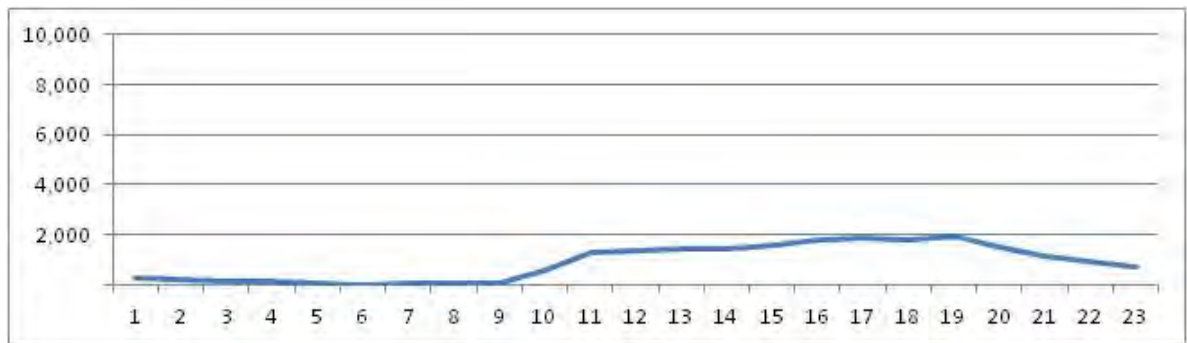

[Location]

[Weekday]

[Weekend]

No.	Point	Towards
11	Av. Atlantica prox. n3056	Ipanema

[Location]

[Weekday]

[Weekend]

No.	Point	Towards
12	Av. Atlantica prox. n3056	Leme