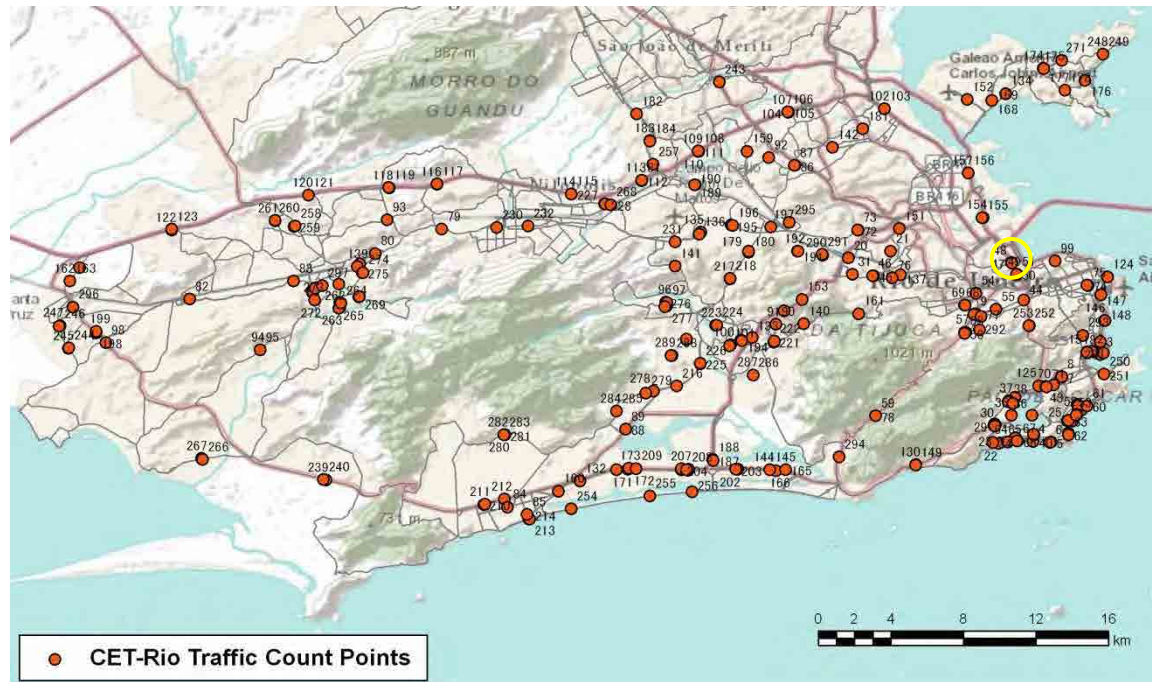

No.	Point	Towards
48	R Escobar proximo ao n-84 e a R Santos Lima	

[Location]