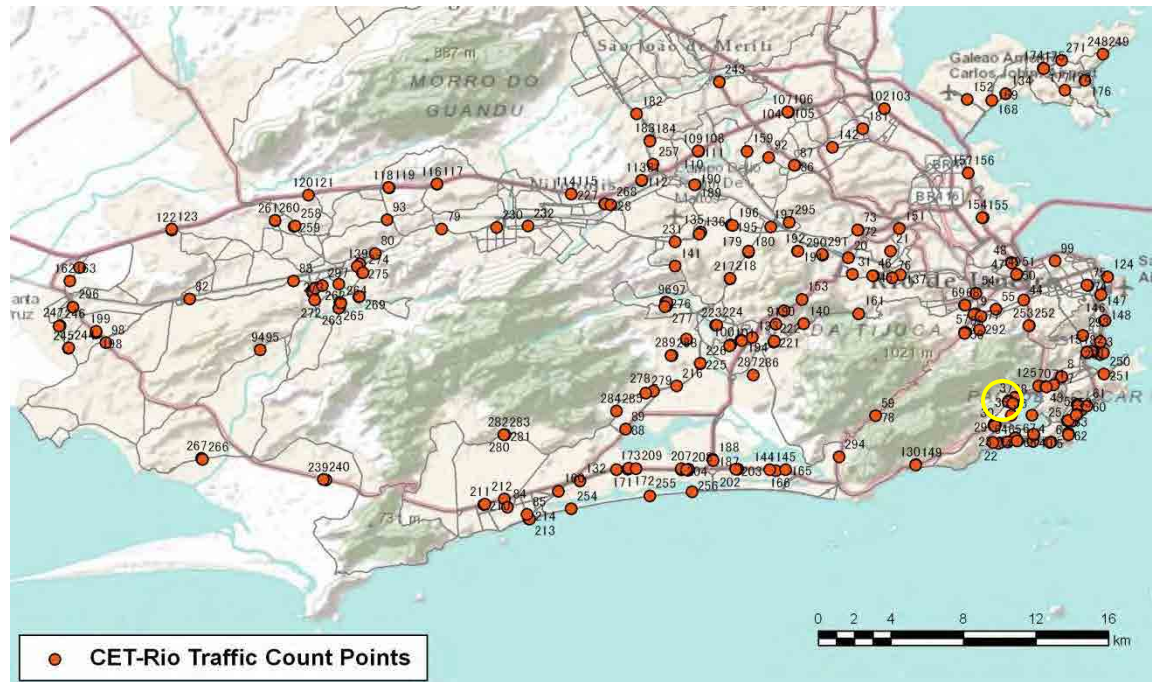

[Location]

[Weekday]

[Weekend]

No.	Point	Towards
37	R. J. Botânico prox. n-746 Leao	Gavea

[Location]

[Weekday]

[Weekend]

No.	Point	Towards
38	R J.Botanicoprox.R Gal Garzon	J.Botanico

[Location]

[Weekday]

[Weekend]

No.	Point	Towards
39	Rua Barao da Torre proximo ao n408	

[Location]

[Weekday]

[Weekend]

No.	Point	Towards
40	Rua Maria Quiteria proximo ao n74	