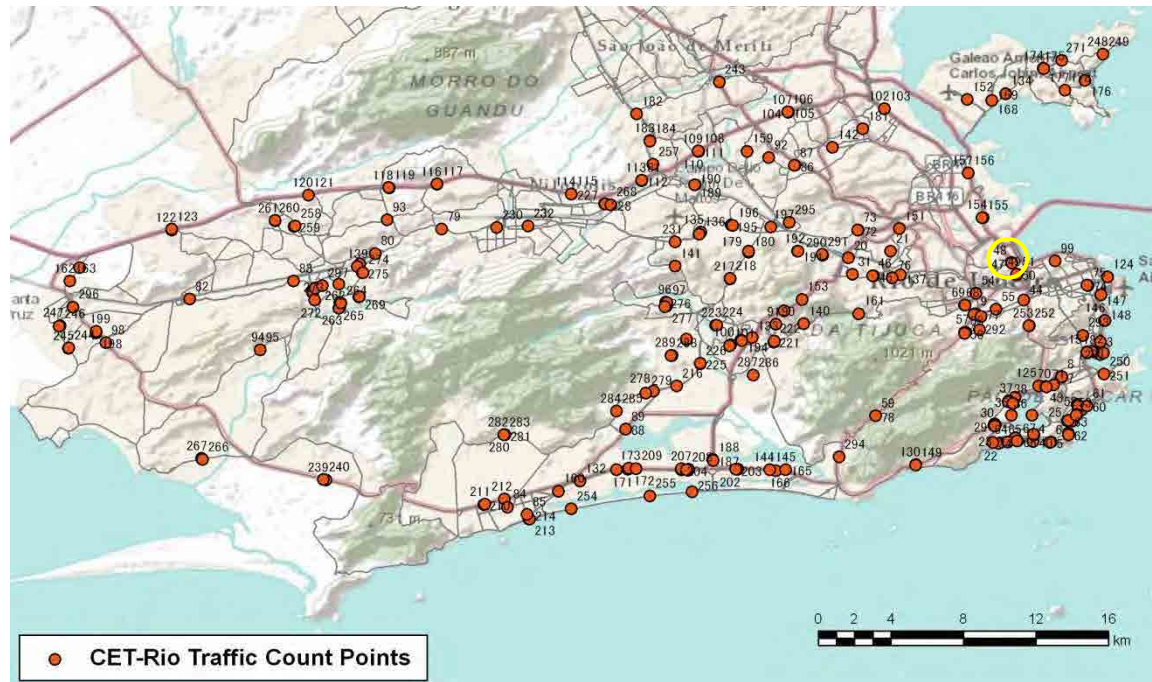

[Location]

[Weekday]

[Weekend]

No.	Point	Towards
47	Campo de Sao Cristovao prox. a Rua Escobar	

[Location]

[Weekday]

[Weekend]

No.	Point	Towards
48	R Escobar proximo ao n-84 e a R Santos Lima	