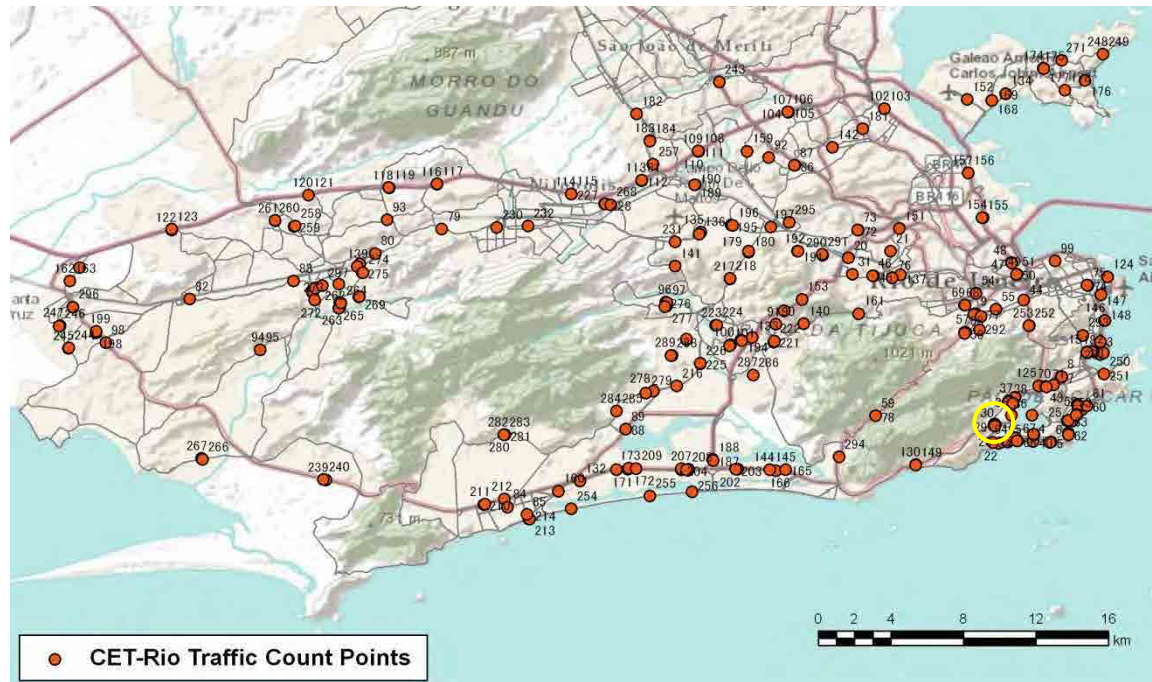

[Location]

[Weekday]

[Weekend]

No.	Point	Towards
25	Rua Bolivar prox ao n45	

[Location]

[Weekday]

[Weekend]

No.	Point	Towards
26	R. Mario Ribeiro proximo a Av. Rodrigo Otavio	

[Location]

[Weekday]

[Weekend]

No.	Point	Towards
27	Av Pe Leonel França prox R Visc de Albuquerque	

[Location]

[Weekday]

[Weekend]

No.	Point	Towards
28	Av. Rodrigo Otavio proximo a Pca. Sibelius	

[Location]

[Weekday]

[Weekend]

No.	Point	Towards
29	Av. Rodrigo Otavio proximo a R. Artur Artu Araripe	

[Location]

[Weekday]

[Weekend]

No.	Point	Towards
30	R Visconde de Albuquerque proximo ao n1228	