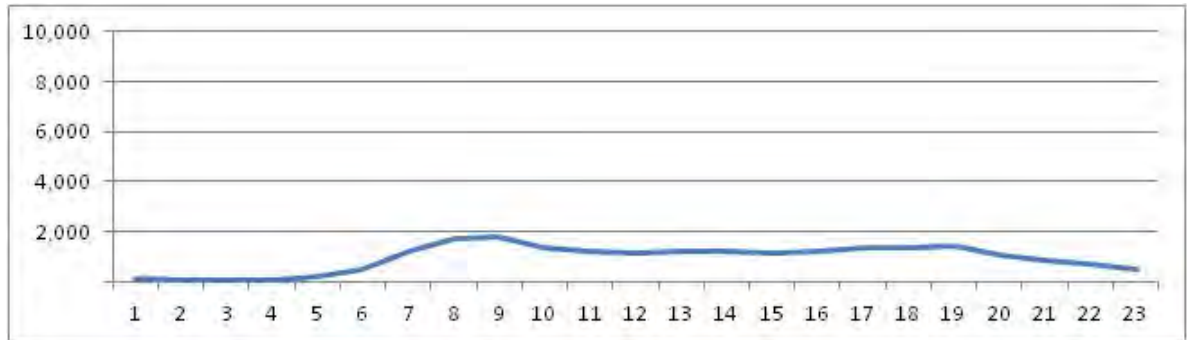

[Location]

[Weekday]

[Weekend]

No.	Point	Towards
3	Av Rui Barbosa próx. Inst. Fernandes Figueira	

[Location]

[Weekday]

[Weekend]

No.	Point	Towards
4	Av. Vieira Souto prox. n460	Copacabana