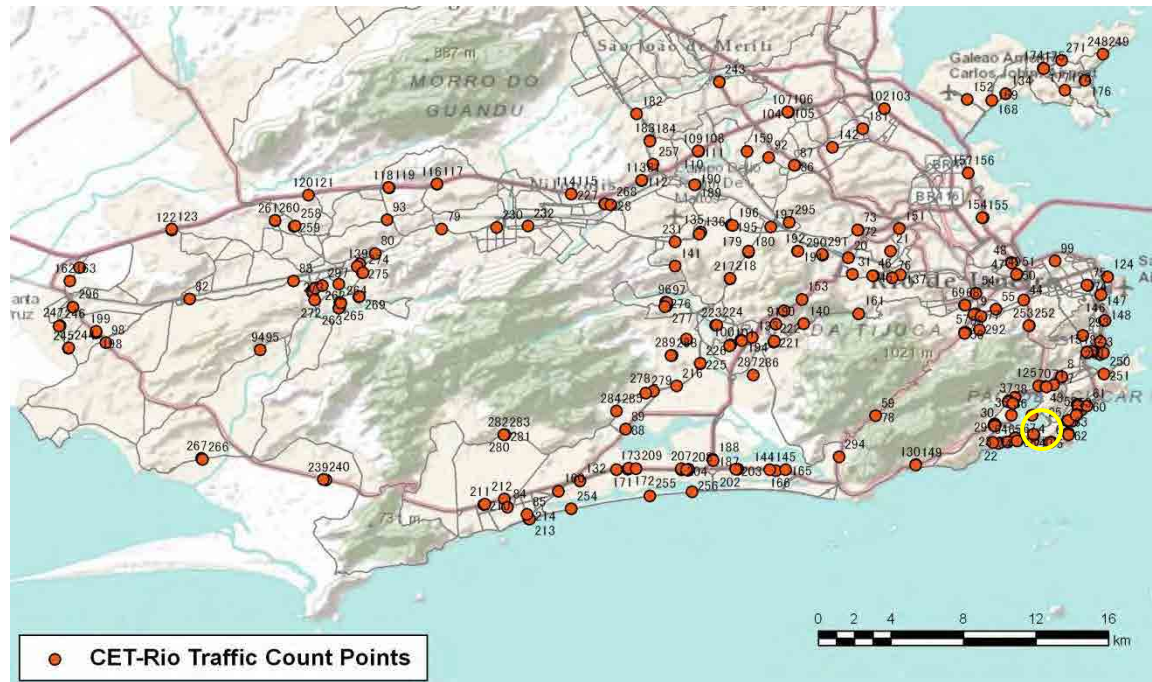

[Location]

[Weekday]

[Weekend]

No.	Point	Towards
1	Av. OswaldoCruz proxPca Nicaragua	Botafogo

[Location]

[Weekday]

[Weekend]

No.	Point	Towards
2	PraiaBotafogoproxpcMarinhaBrasil	Centro

[Location]

[Weekday]

[Weekend]

No.	Point	Towards
3	Av Rui Barbosa próx. Inst. Fernandes Figueira	

[Location]

[Weekday]

[Weekend]

No.	Point	Towards
4	Av. Vieira Souto prox. n460	Copacabana

[Location]

[Weekday]

[Weekend]

No.	Point	Towards
5	Av. Vieira Souto prox. n158	Leblon

[Location]

[Weekday]

[Weekend]

No.	Point	Towards
6	Av. Vieira Souto prox. n164	Copacabana