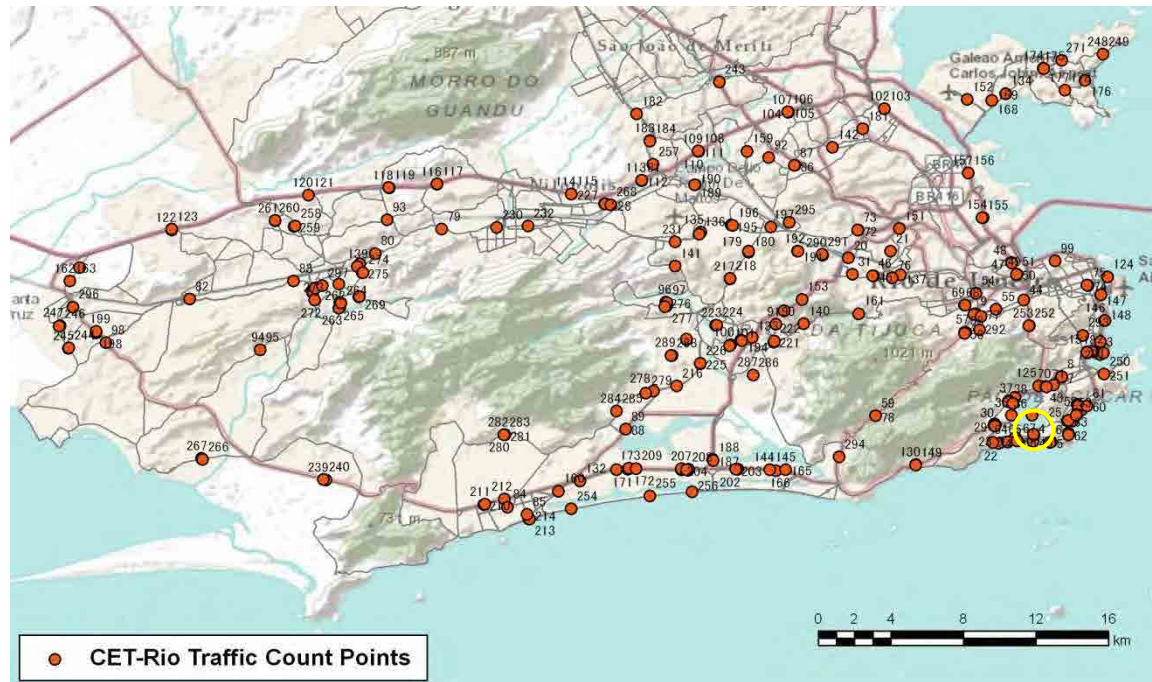

[Location]

[Weekday]

[Weekend]

No.	Point	Towards
39	Rua Barao da Torre proximo ao n408	

[Location]

[Weekday]

[Weekend]

No.	Point	Towards
40	Rua Maria Quiteria proximo ao n74	

[Location]

[Weekday]

[Weekend]

No.	Point	Towards
41	Av Nossa Sra de Copacabana prox ao n574A	

[Location]

[Weekday]

[Weekend]

No.	Point	Towards
42	Rua Siqueira Campos proximo ao n53	