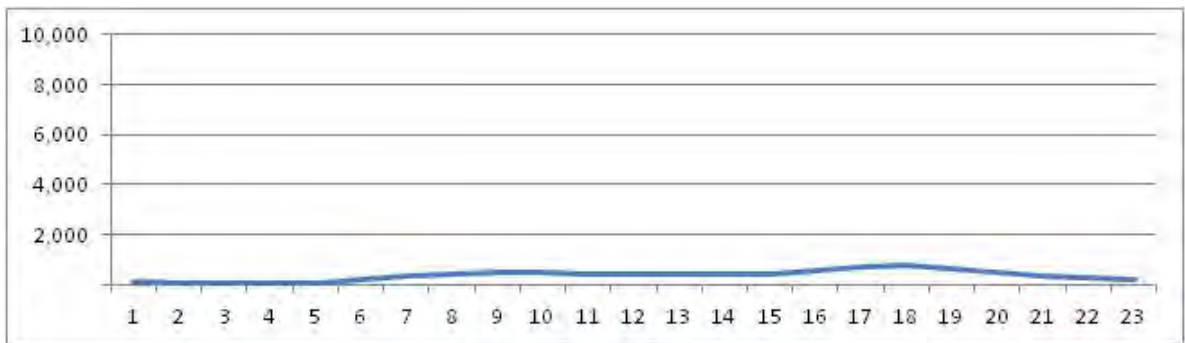

No.	Point	Towards
34	Av Gal San Martin proximo ao n1159	

[Location]

[Weekday]

[Weekend]