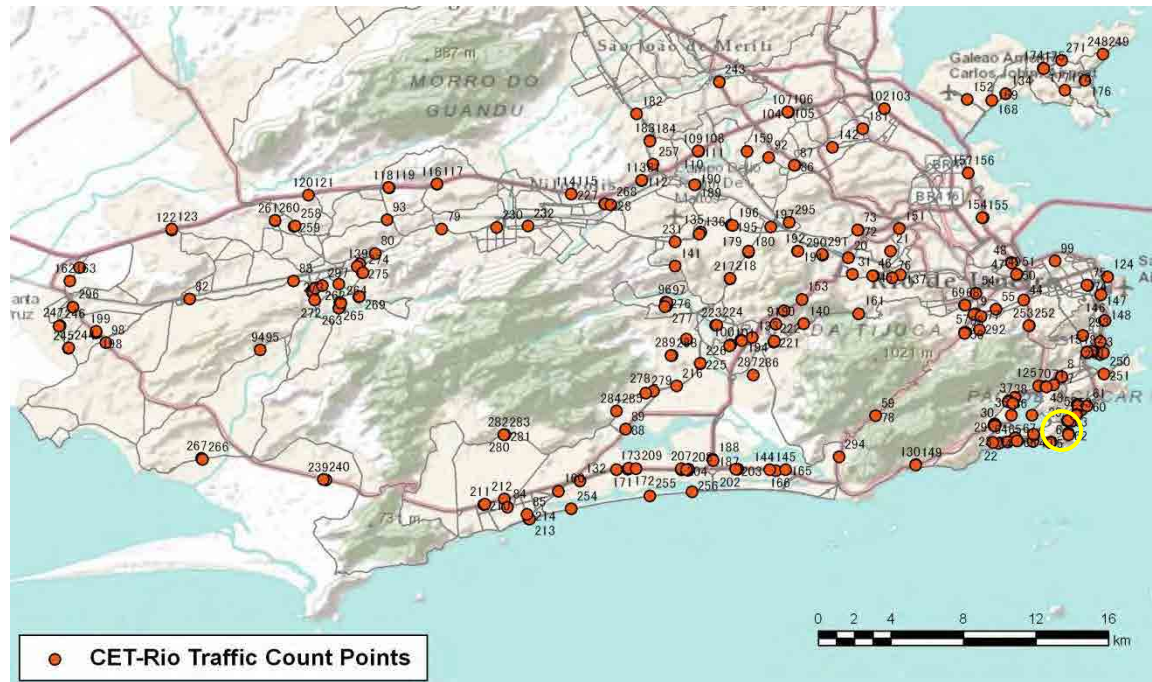

No.	Point	Towards
6	Av. Vieira Souto prox. n164	Copacabana

[Location]