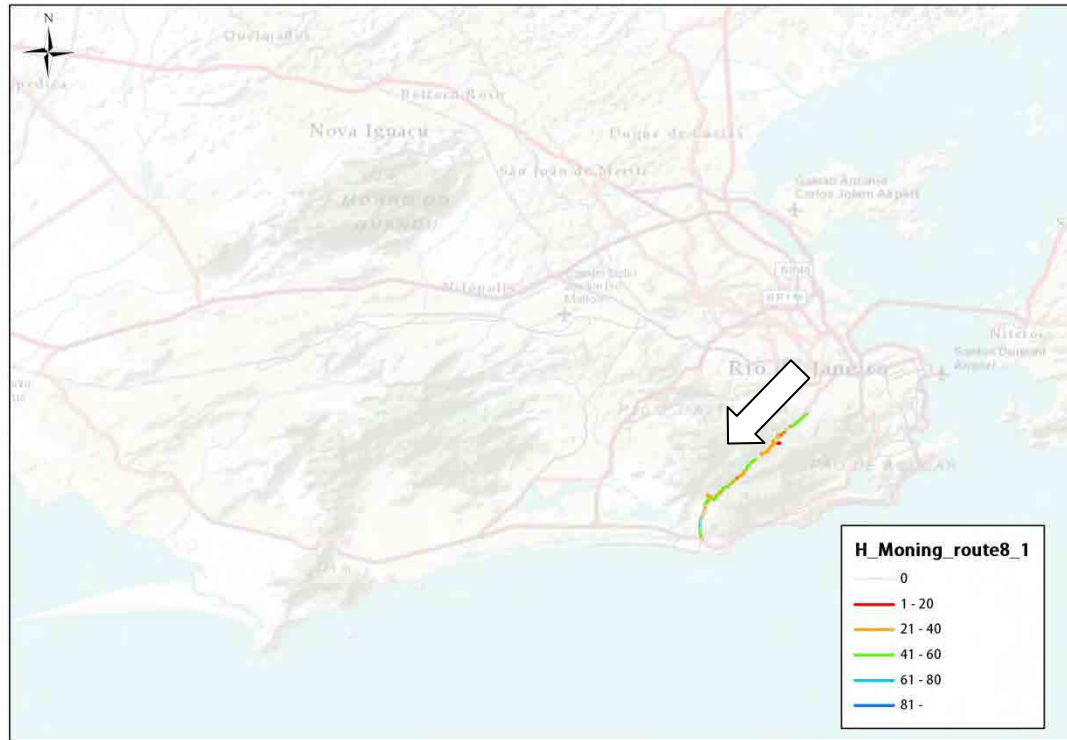

Route	Direction	Start	Goal	Main Road	Distance(km)
8	8-1	Around Maracana Stadium	Pte. Nova / Av. Amando Lombardi	Estr. Velha Tijuca	17
	8-2	Pte. Velha / Av. Amando Lombardi	Around Maracana Stadium		17

Direction 1