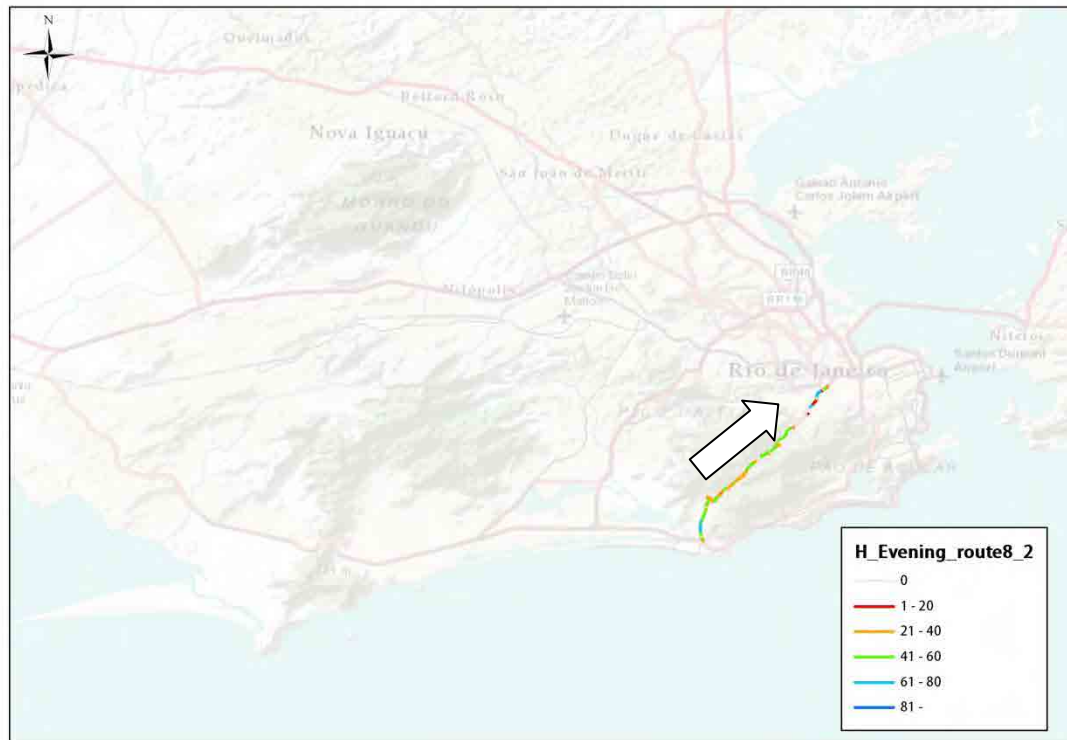

Direction 1

Direction 2

Route	Direction	Start	Goal	Main Road	Distance(km)
9	9-1	Av. Geremário Dantas / Ln. Amarela	Around Maracana Stadium	Av. Menezes Cortes	15
	9-2	Around Maracana Stadium	Av. Geremário Dantas / Ln. Amarela		15