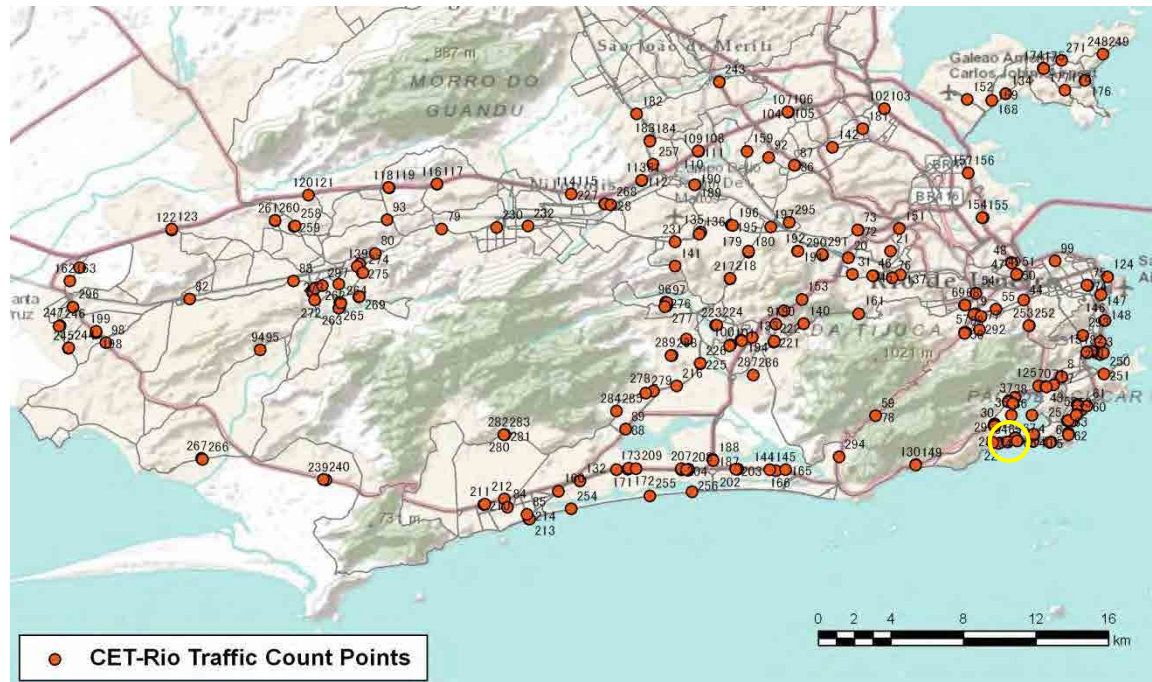

No.	Point	Towards
32	Av Gal San Martin prox. Av Borges de Medeiros	

[Location]