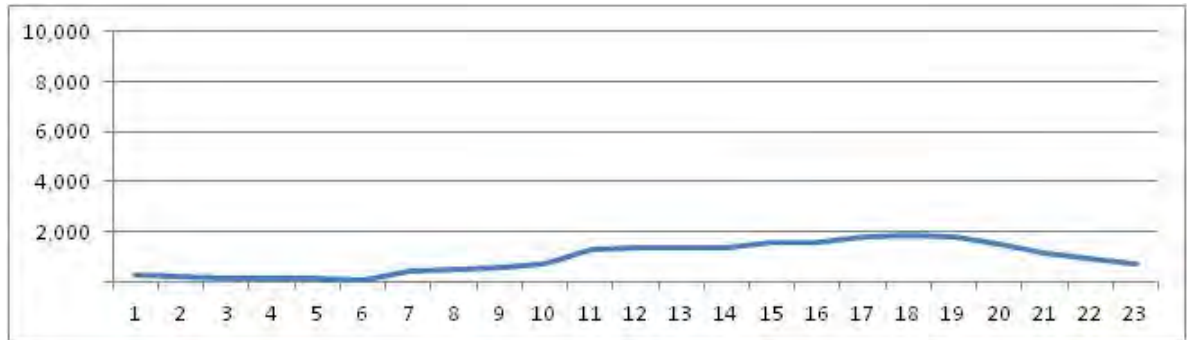

[Location]

[Weekday]

[Weekend]

No.	Point	Towards
13	Av. Atlantica prox. n2266	Ipanema

[Location]

[Weekday]

[Weekend]

No.	Point	Towards
14	Av. Atlantica prox. n2302	Leme