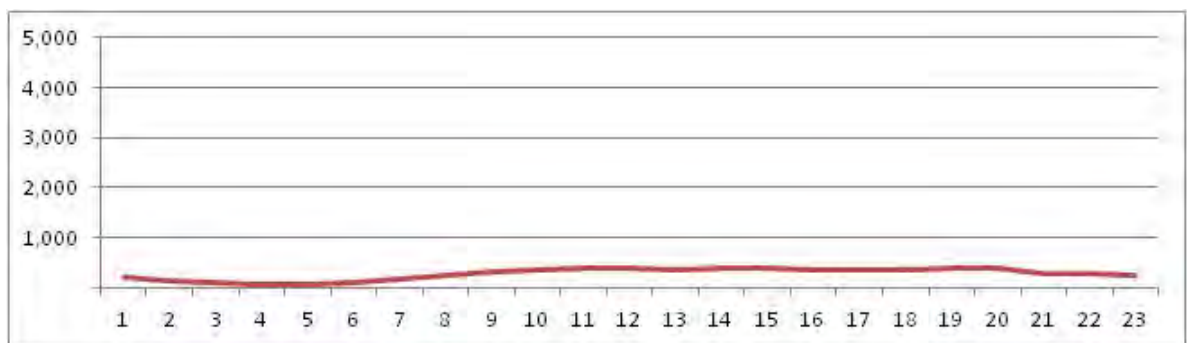

No.	Point	Towards
30	R Visconde de Albuquerque proximo ao n1228	

[Location]

[Weekday]

[Weekend]