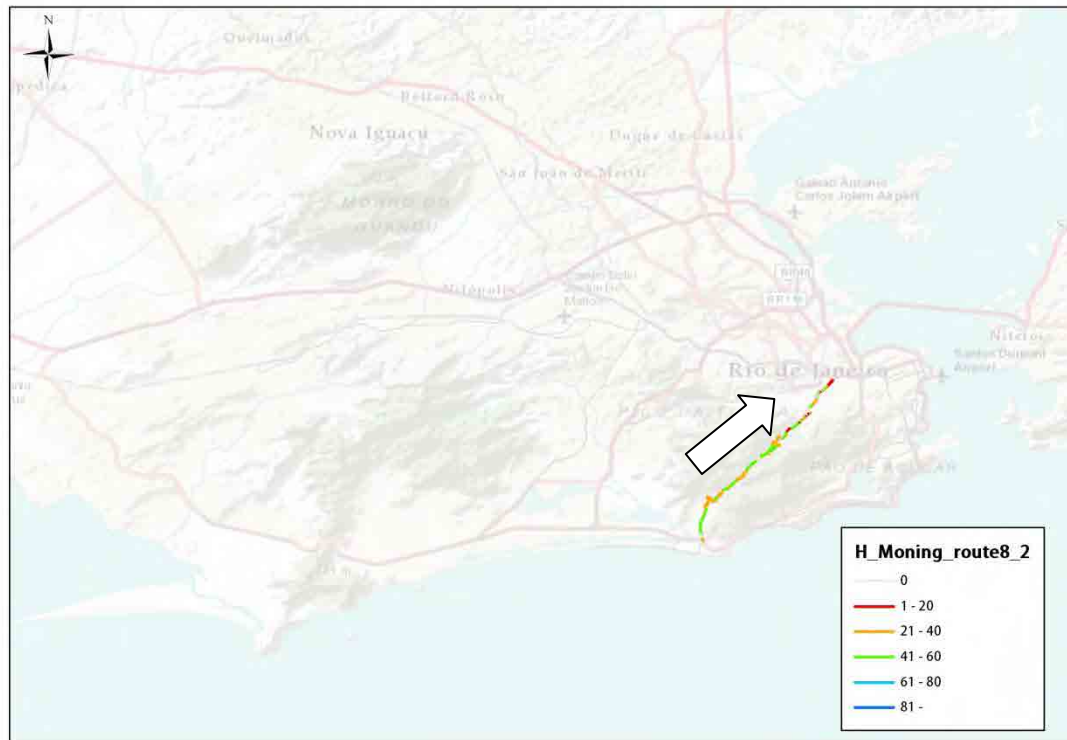

Direction 2