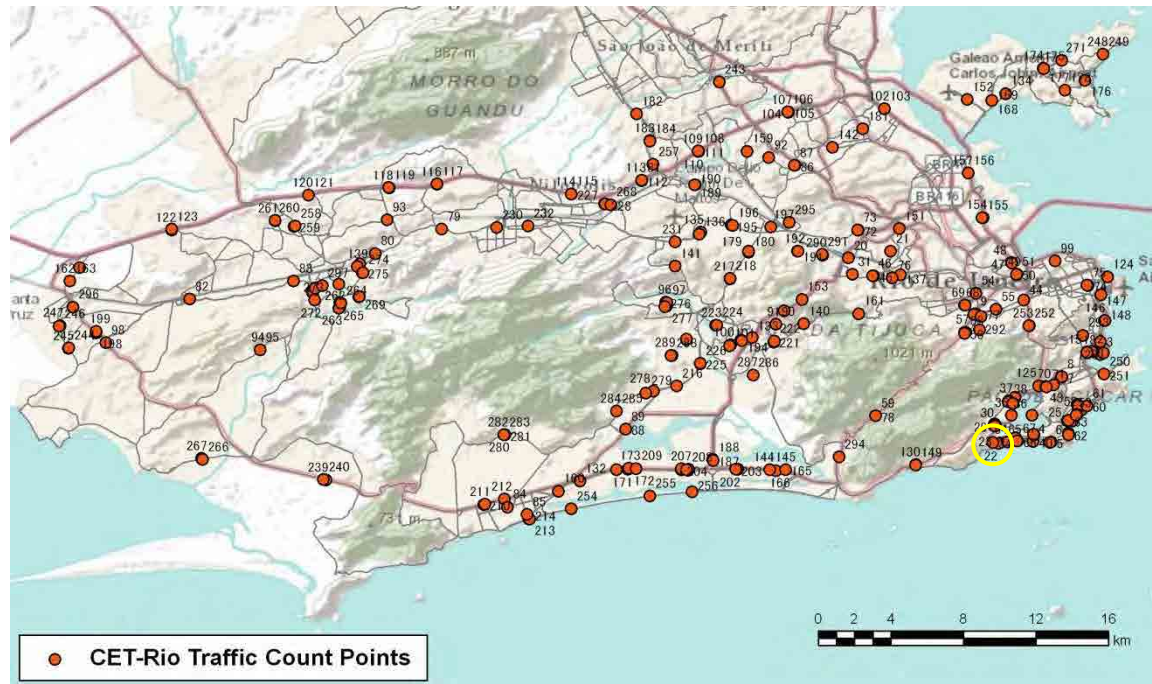

[Location]

[Weekday]

[Weekend]

No.	Point	Towards
23	Av Defin Moreira prox n900	Ipanema

[Location]

[Weekday]

[Weekend]

No.	Point	Towards
24	Av N. S. de Copacabana prox ao n956	

[Location]

[Weekday]

[Weekend]

No.	Point	Towards
25	Rua Bolivar prox ao n45	

[Location]

[Weekday]

[Weekend]

No.	Point	Towards
26	R. Mario Ribeiro proximo a Av. Rodrigo Otavio	