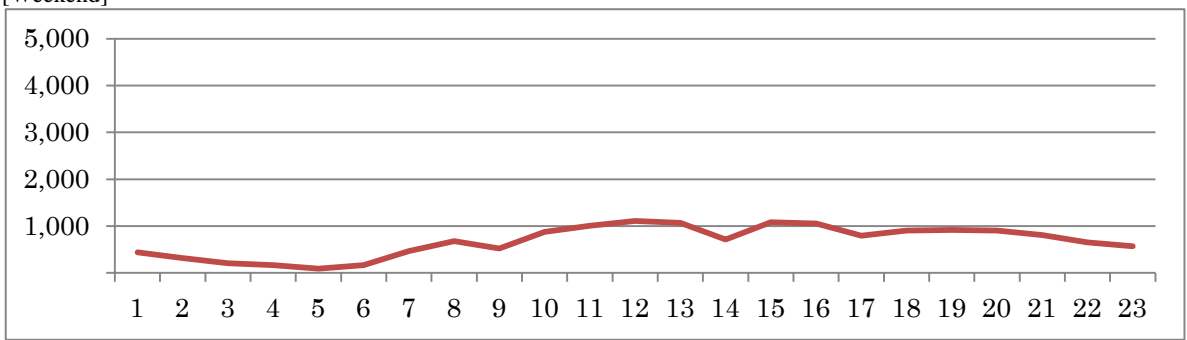

No.	Point	Towards
6	Av. Vieira Souto prox. n164	Copacabana

[Location]

[Weekday]

[Weekend]