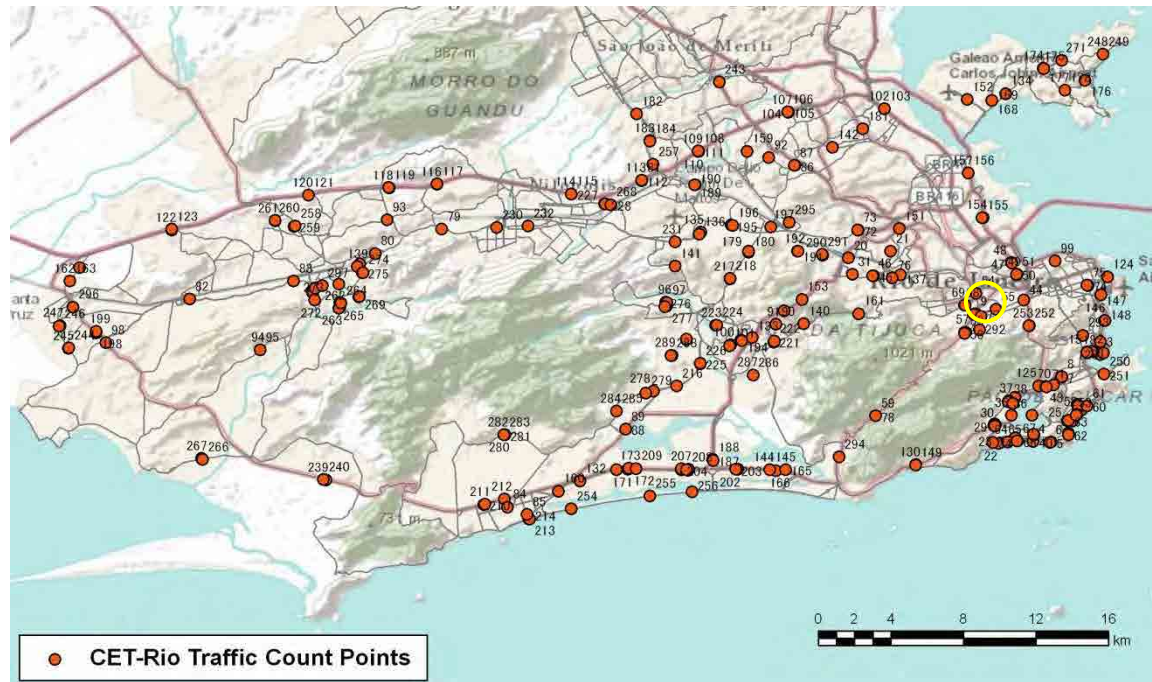

[Location]

[Weekday]

[Weekend]

No.	Point	Towards
9	Av. Maracana prox. n970	Tijuca

[Location]

[Weekday]

[Weekend]

No.	Point	Towards
10	Av. Maracana prox. n970	Centro

[Location]

[Weekday]

[Weekend]

No.	Point	Towards
11	Av. Atlantica prox. n3056	Ipanema

[Location]

[Weekday]

[Weekend]

No.	Point	Towards
12	Av. Atlantica prox. n3056	Leme