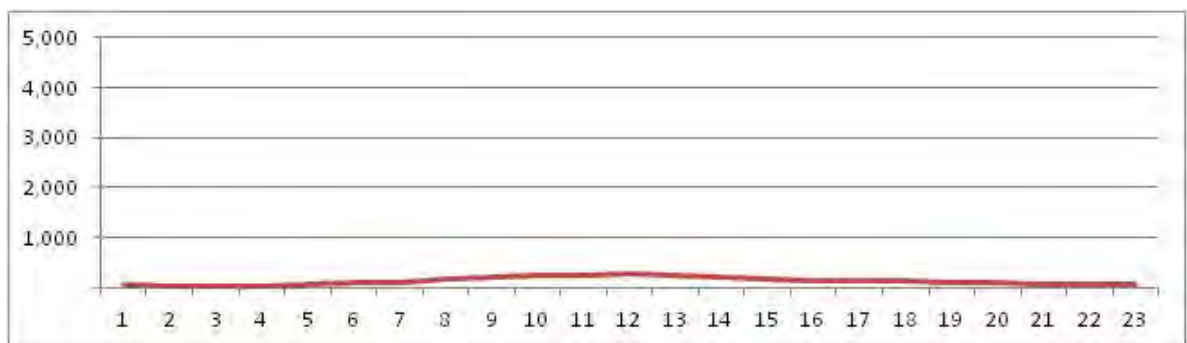

No.	Point	Towards
48	R Escobar proximo ao n-84 e a R Santos Lima	

[Location]

[Weekday]

[Weekend]