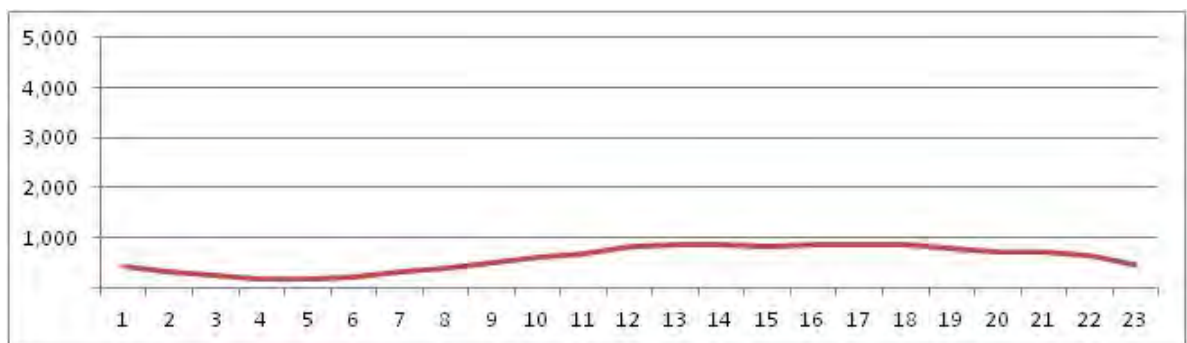

No.	Point	Towards
28	Av. Rodrigo Otavio proximo a Pca. Sibelius	

[Location]

[Weekday]

[Weekend]