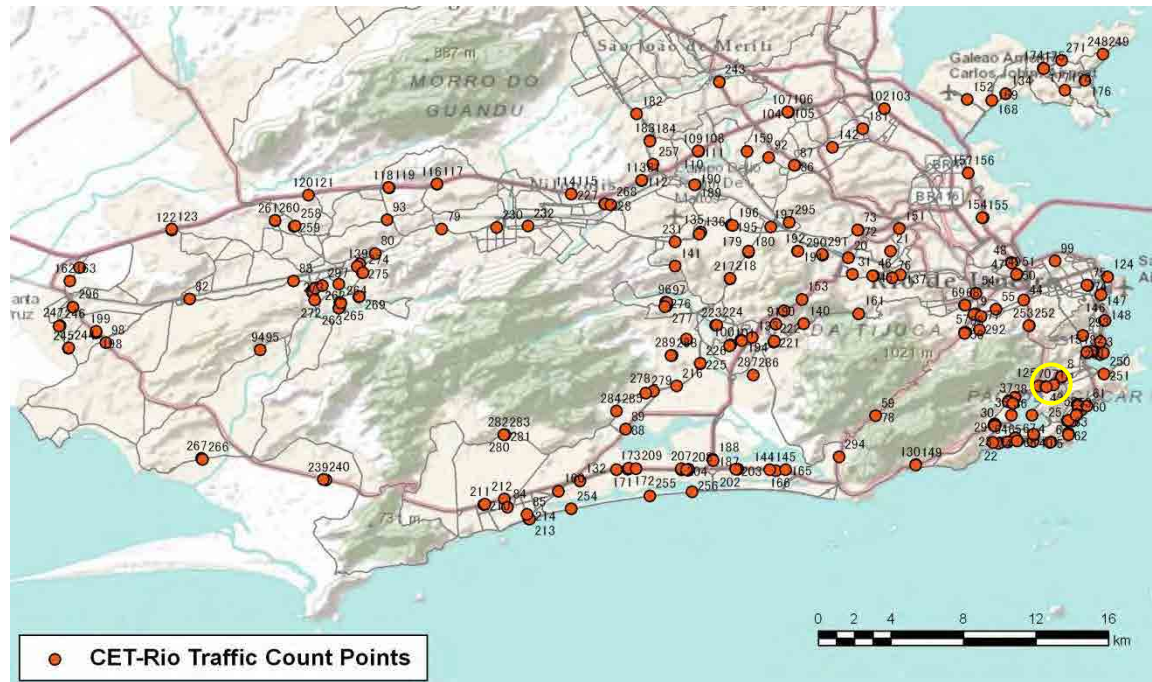

[Location]

[Weekday]

[Weekend]

No.	Point	Towards
41	Av Nossa Sra de Copacabana prox ao n574A	

[Location]

[Weekday]

[Weekend]

No.	Point	Towards
42	Rua Siqueira Campos proximo ao n53	

[Location]

[Weekday]

[Weekend]

No.	Point	Towards
43	R. Visc de Silva prox. n146	Humaita

[Location]

[Weekday]

[Weekend]

No.	Point	Towards
44	R Joao Paulo I prox R do Matoso e Dr Satamini	