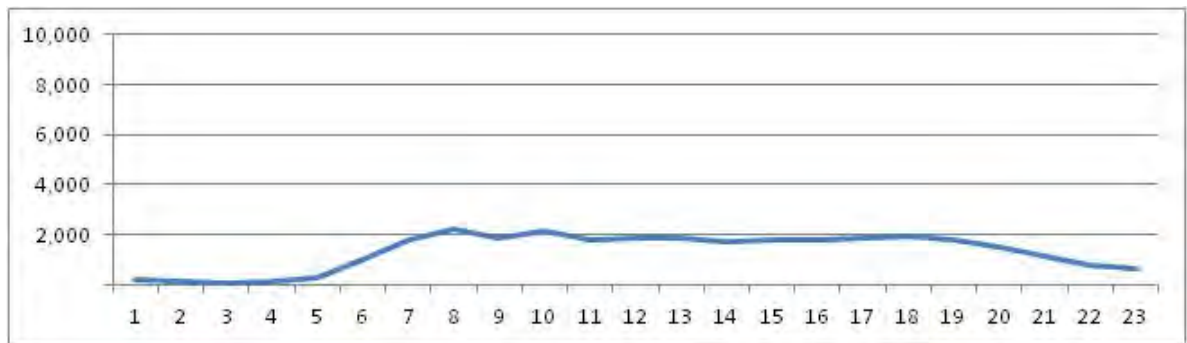

No.	Point	Towards
14	Av. Atlantica prox. n2302	Leme

[Location]

[Weekday]

[Weekend]