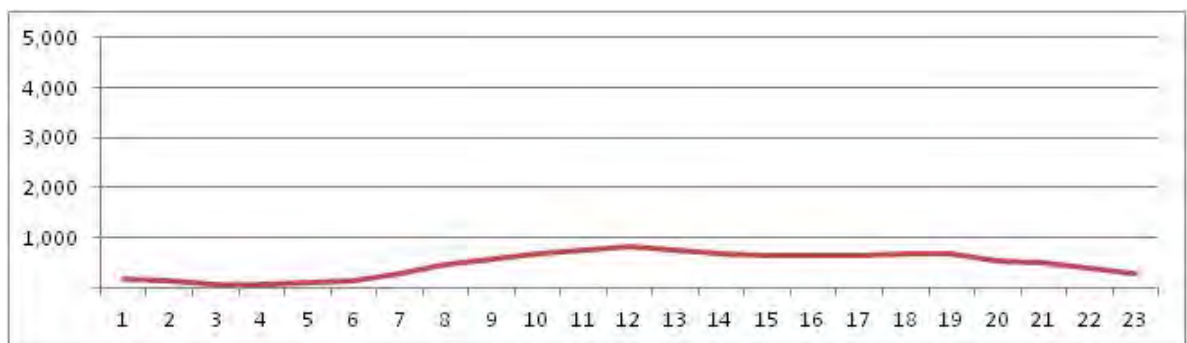

[Location]

[Weekday]

[Weekend]

No.	Point	Towards
21	R Cirne Maia proximo n31	

[Location]

[Weekday]

[Weekend]

No.	Point	Towards
22	Av Delfim Moreira prox ao n820	Niemeyer