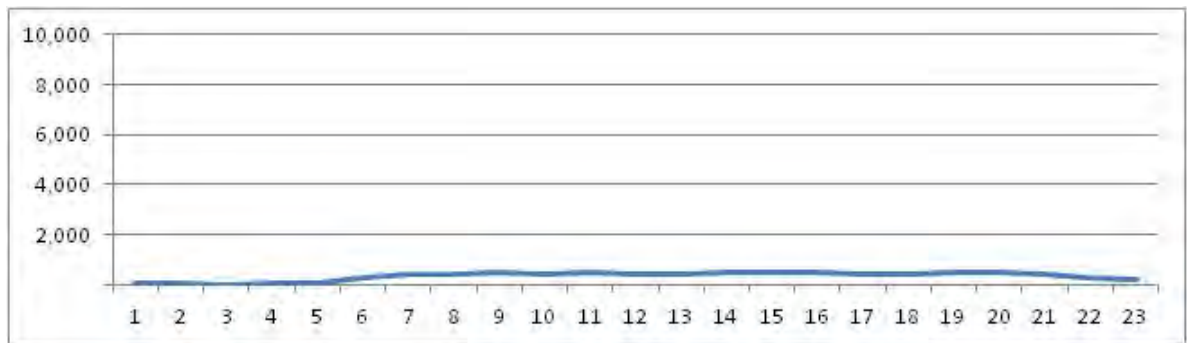

No.	Point	Towards
36	R. Pacheco Leao prox. n-38	Gavea

[Location]

[Weekday]

[Weekend]