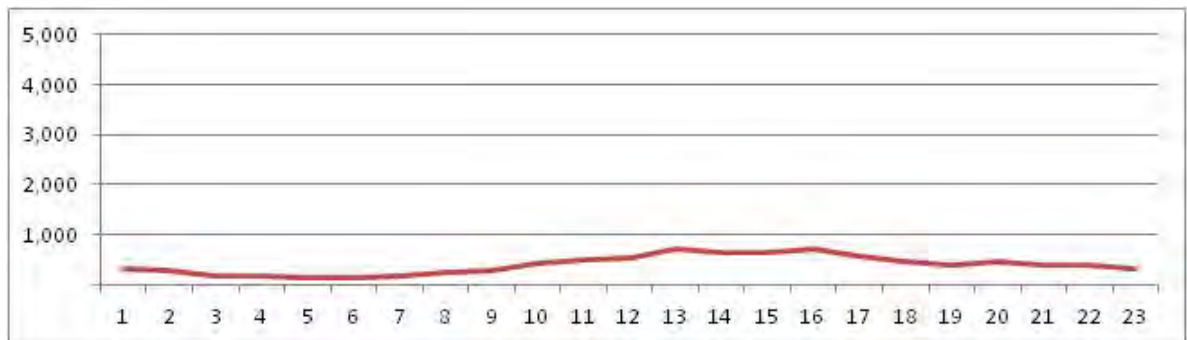

No.	Point	Towards
22	Av Delfim Moreira prox ao n820	Niemeyer

[Location]

[Weekday]

[Weekend]