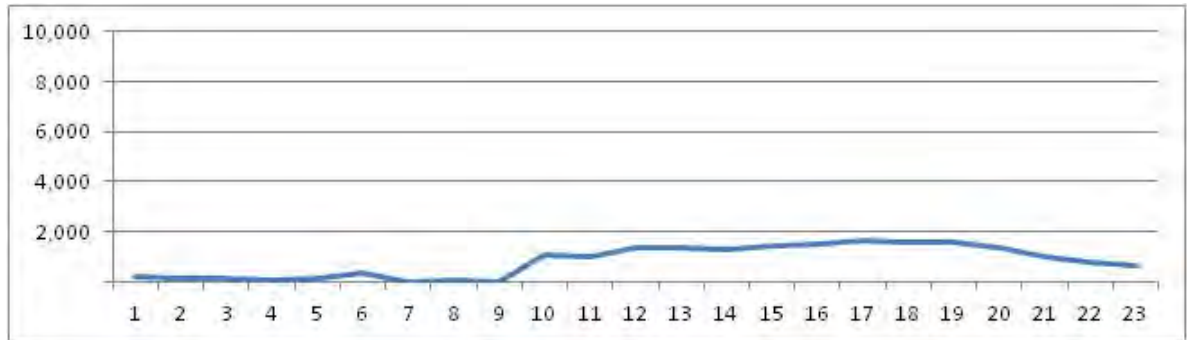

[Location]

[Weekday]

[Weekend]

No.	Point	Towards
5	Av. Vieira Souto prox. n158	Leblon

[Location]

[Weekday]

[Weekend]

No.	Point	Towards
6	Av. Vieira Souto prox. n164	Copacabana