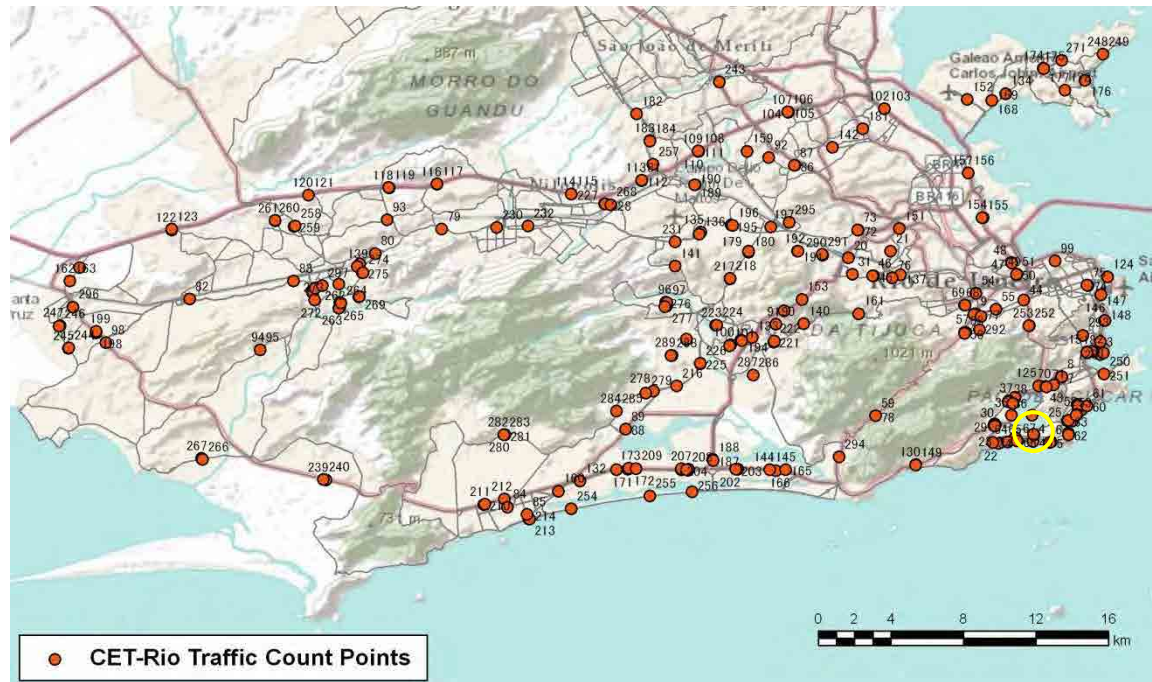

[Location]

[Weekday]

[Weekend]

No.	Point	Towards
39	Rua Barao da Torre proximo ao n408	

[Location]

[Weekday]

[Weekend]

No.	Point	Towards
40	Rua Maria Quiteria proximo ao n74	

[Location]

[Weekday]

[Weekend]

No.	Point	Towards
41	Av Nossa Sra de Copacabana prox ao n574A	

[Location]

[Weekday]

[Weekend]

No.	Point	Towards
42	Rua Siqueira Campos proximo ao n53	