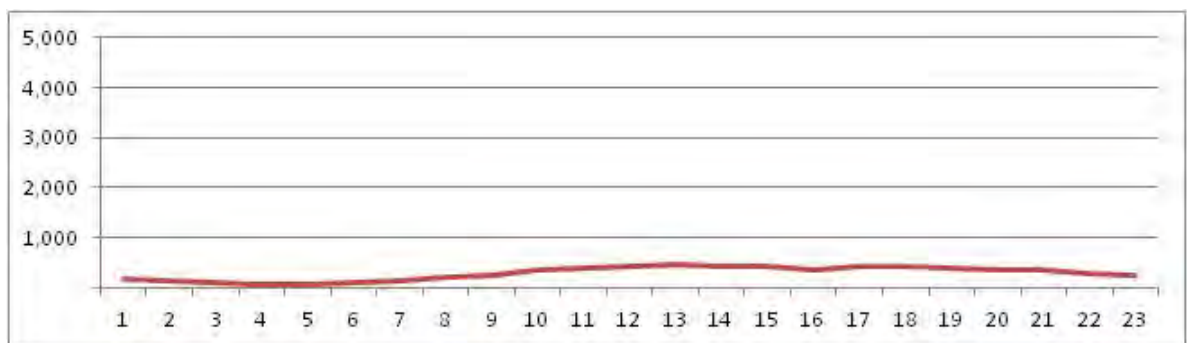

No.	Point	Towards
36	R. Pacheco Leao prox. n-38	Gavea

[Location]

[Weekday]

[Weekend]