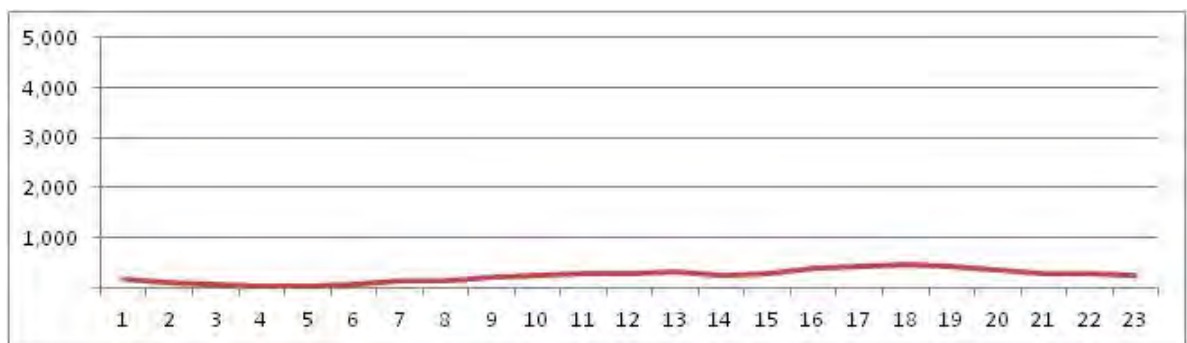

[Location]

[Weekday]

[Weekend]

No.	Point	Towards
35	Av Lineu de Paula Machado proximo ao n-720	

[Location]

[Weekday]

[Weekend]

No.	Point	Towards
36	R. Pacheco Leao prox. n-38	Gavea