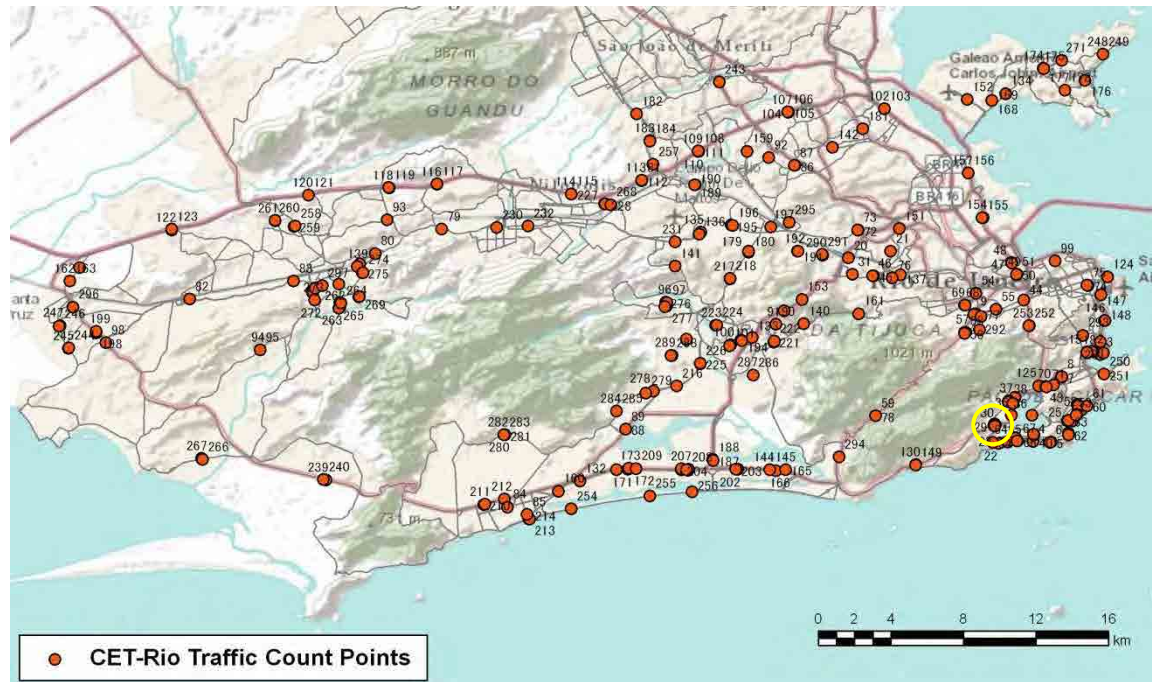

[Location]

[Weekday]

[Weekend]

No.	Point	Towards
25	Rua Bolivar prox ao n45	

[Location]

[Weekday]

[Weekend]

No.	Point	Towards
26	R. Mario Ribeiro proximo a Av. Rodrigo Otavio	

[Location]

[Weekday]

[Weekend]

No.	Point	Towards
27	Av Pe Leonel França prox R Visc de Albuquerque	

[Location]

[Weekday]

[Weekend]

No.	Point	Towards
28	Av. Rodrigo Otavio proximo a Pca. Sibelius	