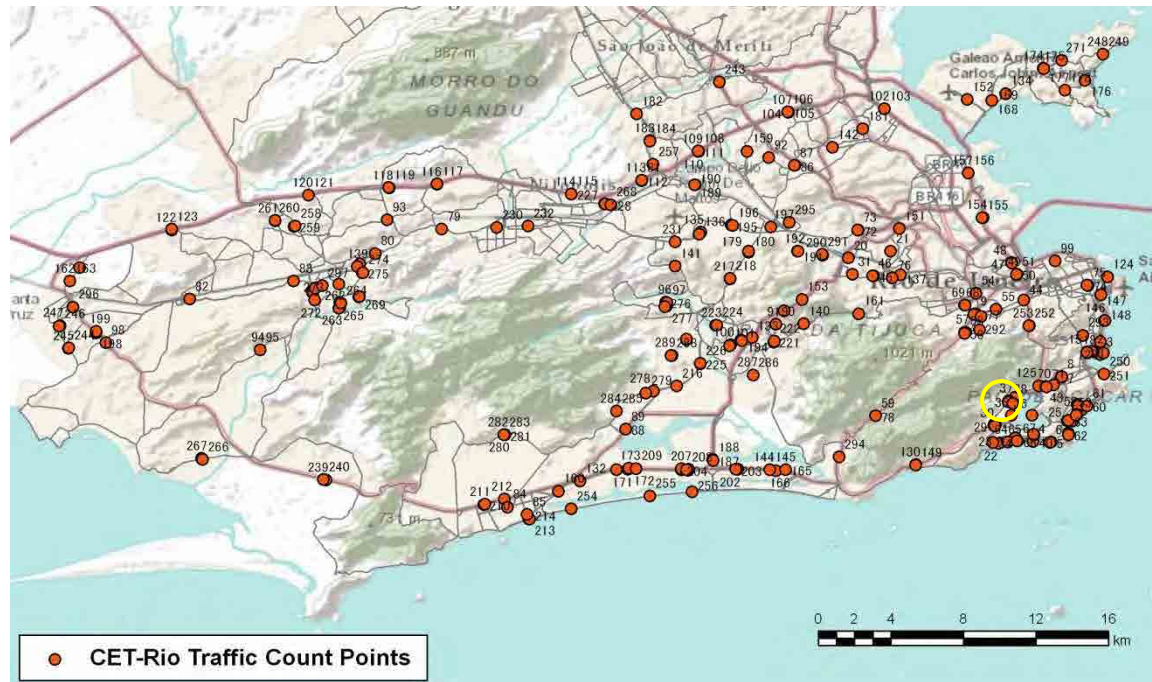

[Location]

[Weekday]

[Weekend]

No.	Point	Towards
37	R. J. Botânico prox. n-746 Leao	Gavea

[Location]

[Weekday]

[Weekend]

No.	Point	Towards
38	R J.Botanicoprox.R Gal Garzon	J.Botanico

[Location]

[Weekday]

[Weekend]

No.	Point	Towards
39	Rua Barao da Torre proximo ao n408	

[Location]

[Weekday]

[Weekend]

No.	Point	Towards
40	Rua Maria Quiteria proximo ao n74	