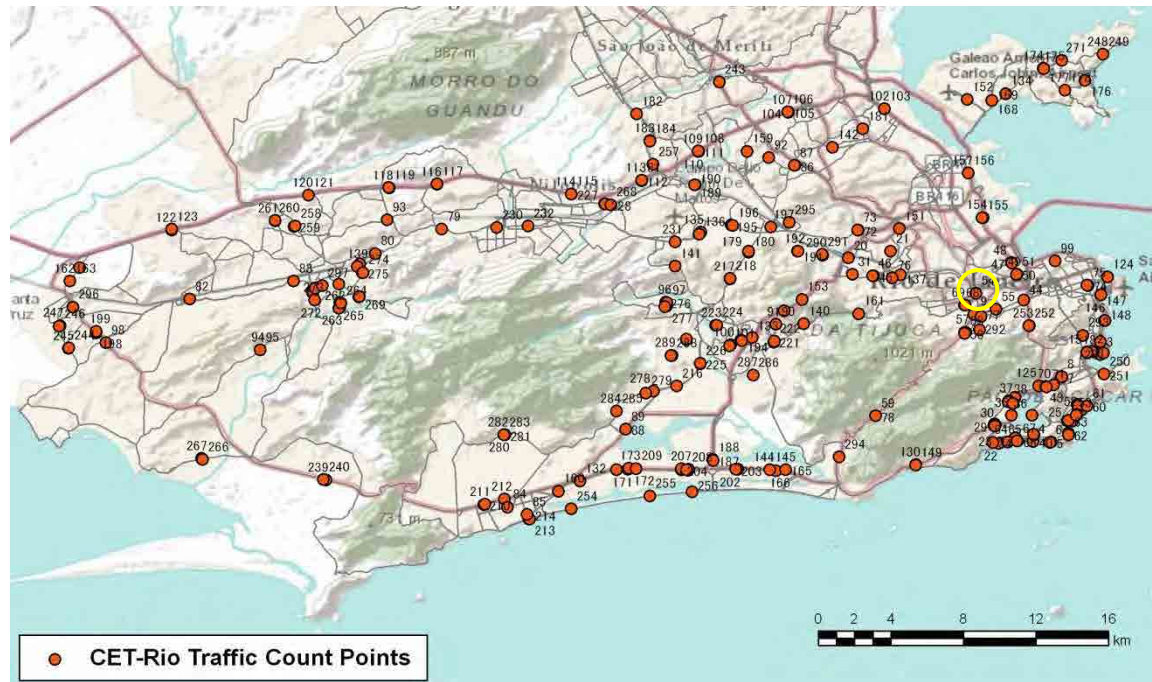

[Location]

[Weekday]

[Weekend]

No.	Point	Towards
9	Av. Maracana prox. n970	Tijuca

[Location]

[Weekday]

[Weekend]

No.	Point	Towards
10	Av. Maracana prox. n970	Centro

[Location]

[Weekday]

[Weekend]

No.	Point	Towards
11	Av. Atlantica prox. n3056	Ipanema

[Location]

[Weekday]

[Weekend]

No.	Point	Towards
12	Av. Atlantica prox. n3056	Leme