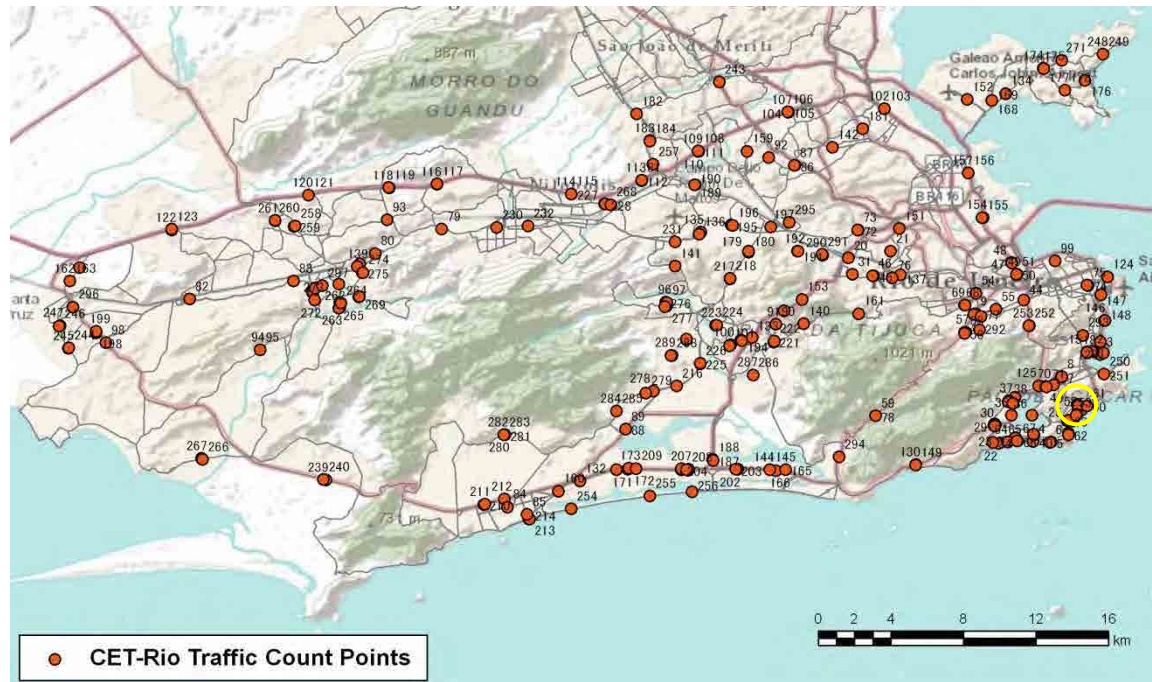

[Location]

[Weekday]

[Weekend]

No.	Point	Towards
39	Rua Barao da Torre proximo ao n408	

[Location]

[Weekday]

[Weekend]

No.	Point	Towards
40	Rua Maria Quiteria proximo ao n74	

[Location]

[Weekday]

[Weekend]

No.	Point	Towards
41	Av Nossa Sra de Copacabana prox ao n574A	

[Location]

[Weekday]

[Weekend]

No.	Point	Towards
42	Rua Siqueira Campos proximo ao n53	

[Location]

[Weekday]

[Weekend]

No.	Point	Towards
43	R. Visc de Silva prox. n146	Humaita

[Location]

[Weekday]

[Weekend]

No.	Point	Towards
44	R Joao Paulo I prox R do Matoso e Dr Satamini	