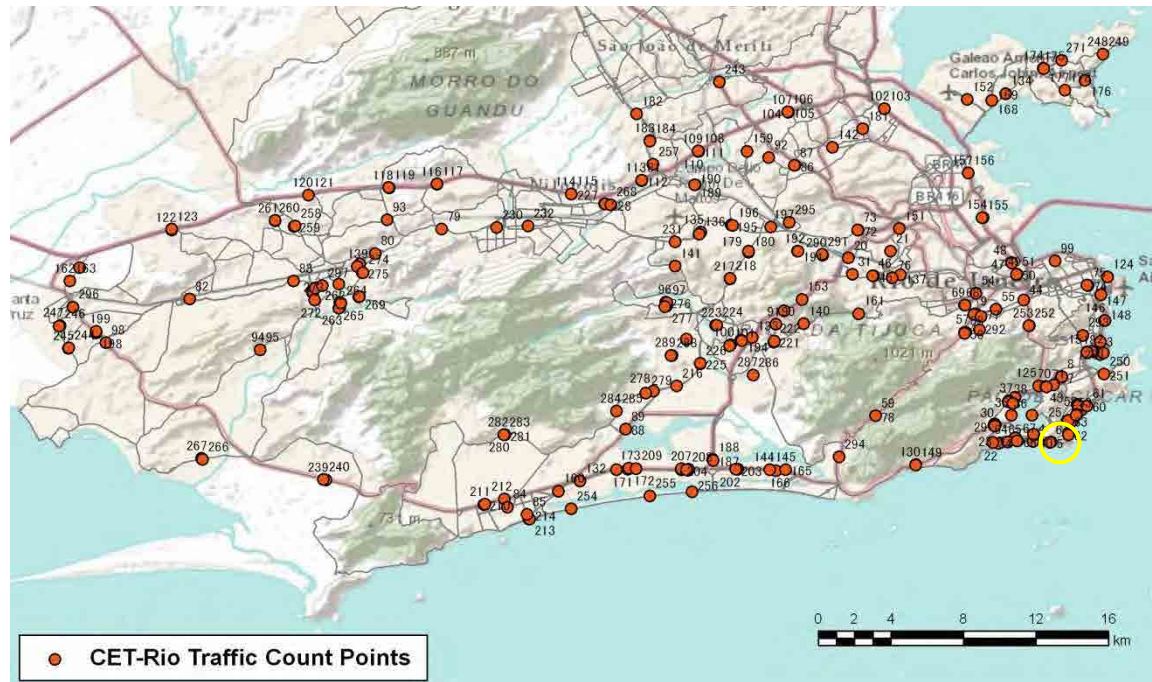

[Location]

[Weekday]

[Weekend]

No.	Point	Towards
5	Av. Vieira Souto prox. n158	Leblon

[Location]

[Weekday]

[Weekend]

No.	Point	Towards
6	Av. Vieira Souto prox. n164	Copacabana