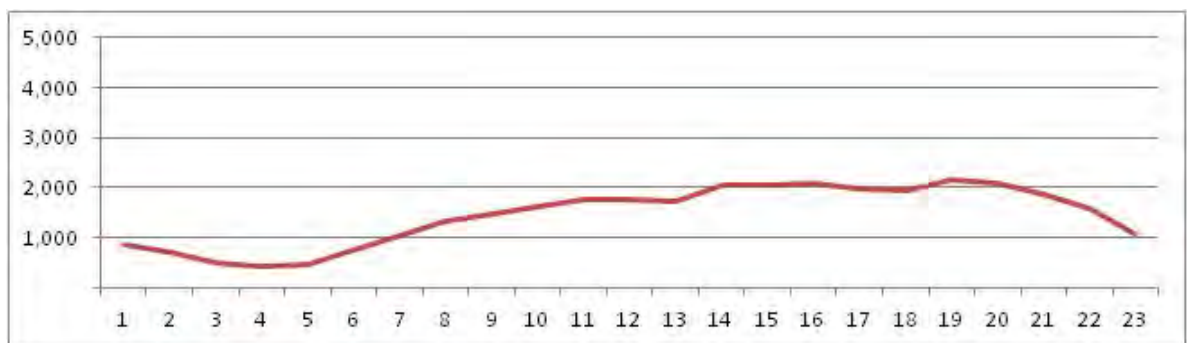

[Location]

[Weekday]

[Weekend]

No.	Point	Towards
27	Av Pe Leonel França prox R Visc de Albuquerque	

[Location]

[Weekday]

[Weekend]

No.	Point	Towards
28	Av. Rodrigo Otavio proximo a Pca. Sibelius	