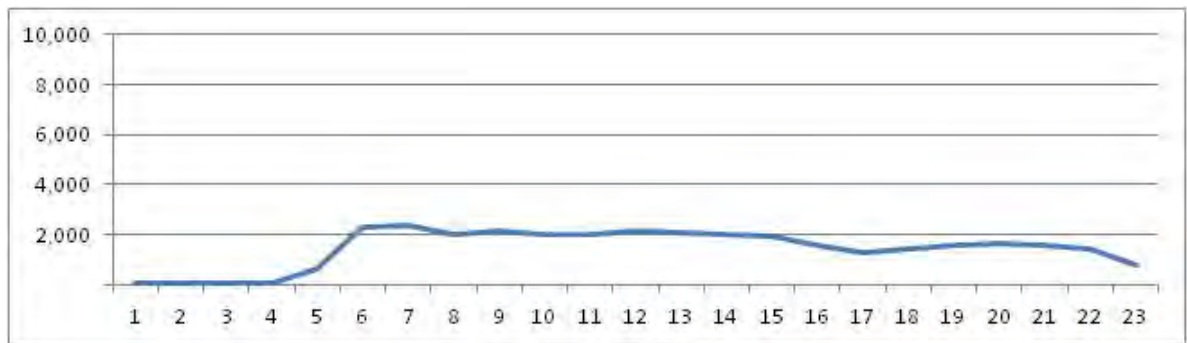

[Location]

[Weekday]

[Weekend]

No.	Point	Towards
27	Av Pe Leonel França prox R Visc de Albuquerque	

[Location]

[Weekday]

[Weekend]

No.	Point	Towards
28	Av. Rodrigo Otavio proximo a Pca. Sibelius	