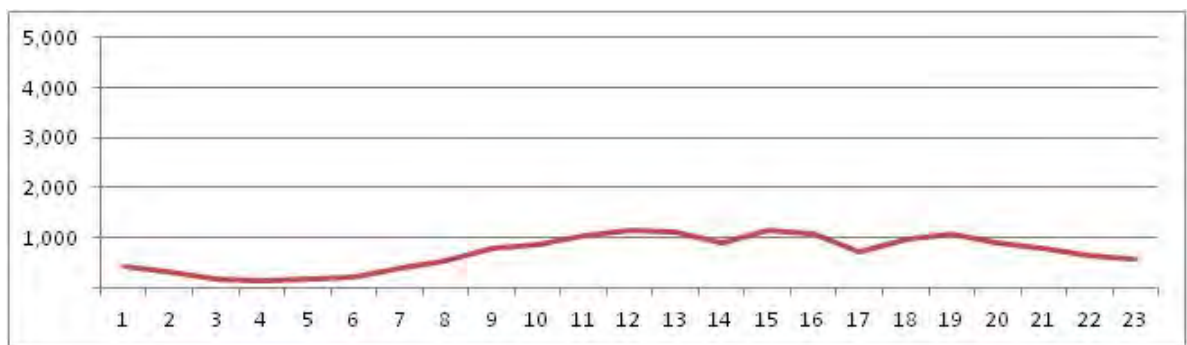

No.	Point	Towards
4	Av. Vieira Souto prox. n460	Copacabana

[Location]

[Weekday]

[Weekend]