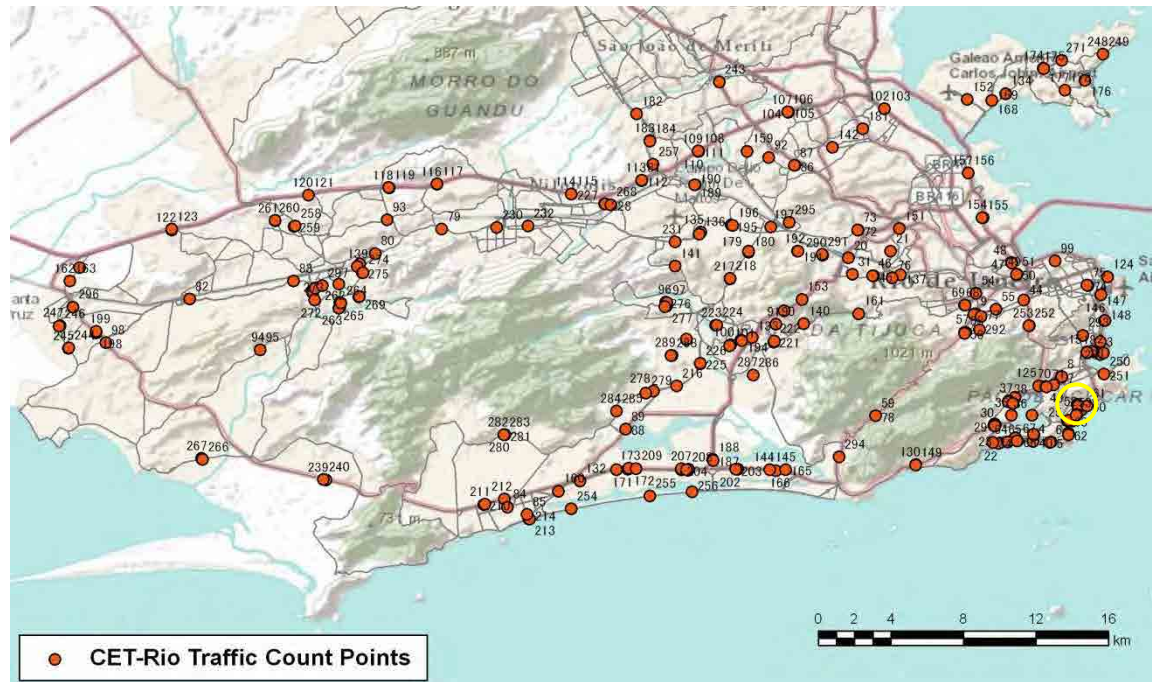

[Location]

[Weekday]

[Weekend]

No.	Point	Towards
39	Rua Barao da Torre proximo ao n408	

[Location]

[Weekday]

[Weekend]

No.	Point	Towards
40	Rua Maria Quiteria proximo ao n74	

[Location]

[Weekday]

[Weekend]

No.	Point	Towards
41	Av Nossa Sra de Copacabana prox ao n574A	

[Location]

[Weekday]

[Weekend]

No.	Point	Towards
42	Rua Siqueira Campos proximo ao n53	

[Location]

[Weekday]

[Weekend]

No.	Point	Towards
43	R. Visc de Silva prox. n146	Humaita

[Location]

[Weekday]

[Weekend]

No.	Point	Towards
44	R Joao Paulo I prox R do Matoso e Dr Satamini	