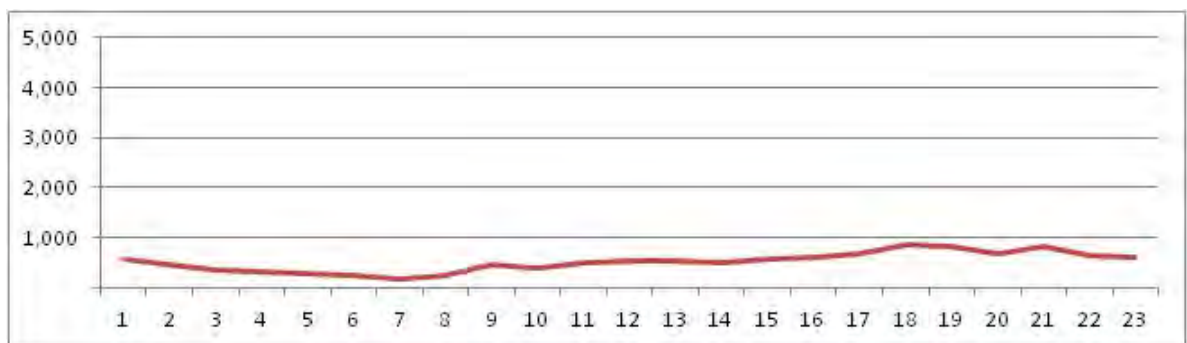

[Location]

[Weekday]

[Weekend]

No.	Point	Towards
5	Av. Vieira Souto prox. n158	Leblon

[Location]

[Weekday]

[Weekend]

No.	Point	Towards
6	Av. Vieira Souto prox. n164	Copacabana