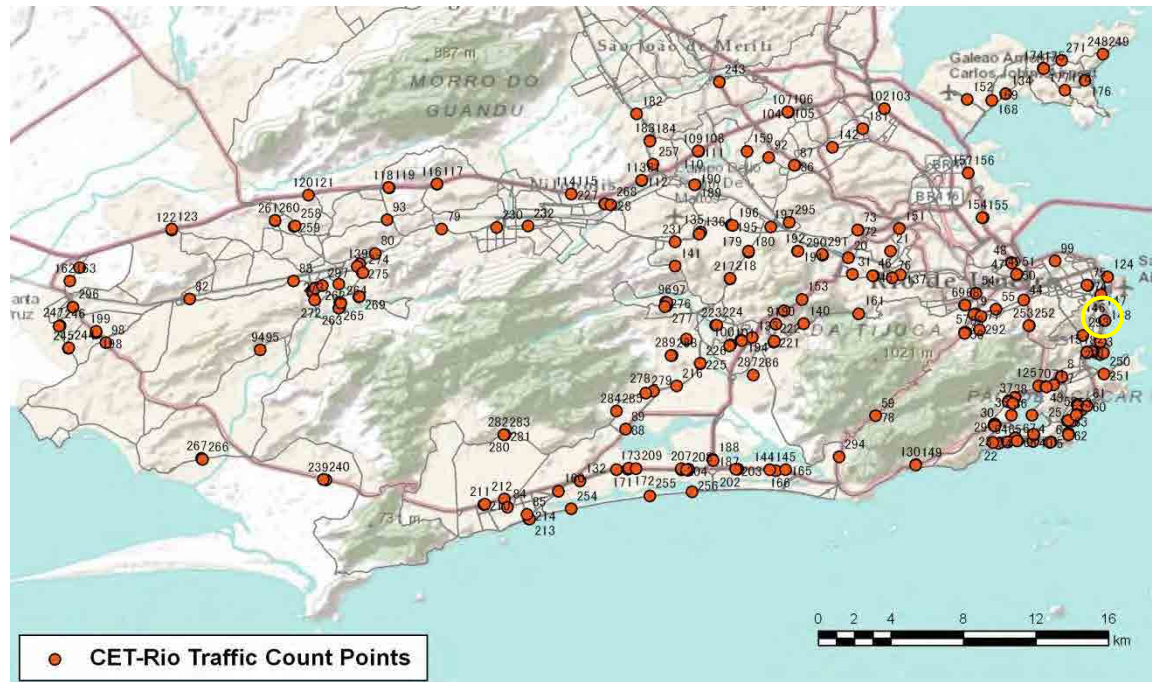

[Weekend]

No.	Point	Towards
147	Infante Dom Henrique - Km1	Zona Sul

[Location]

[Weekday]

[Weekend]

No.	Point	Towards
148	Infante Dom Henrique Km 2,7	Centro

[Location]

[Weekday]