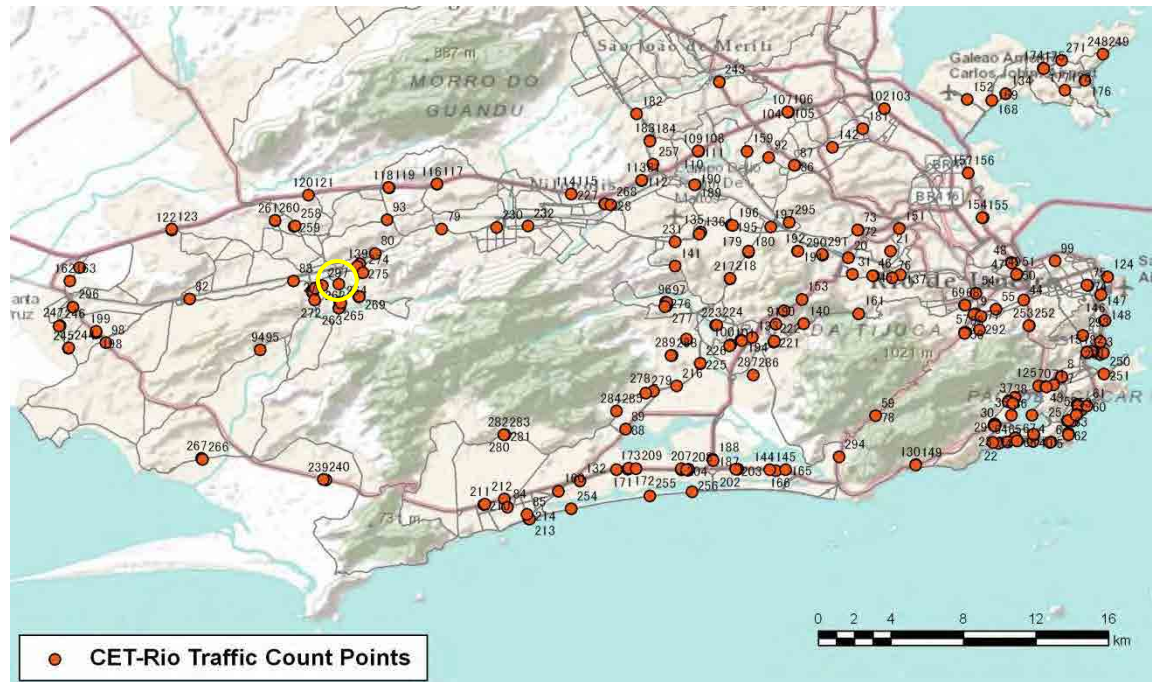

[Weekend]

No.	Point	Towards
235	Baicuru,44	Campo Grande

[Location]

[Weekday]

[Weekend]

No.	Point	Towards
236	Estr.Cabuçu,765	Rio da Prata

[Location]

[Weekday]