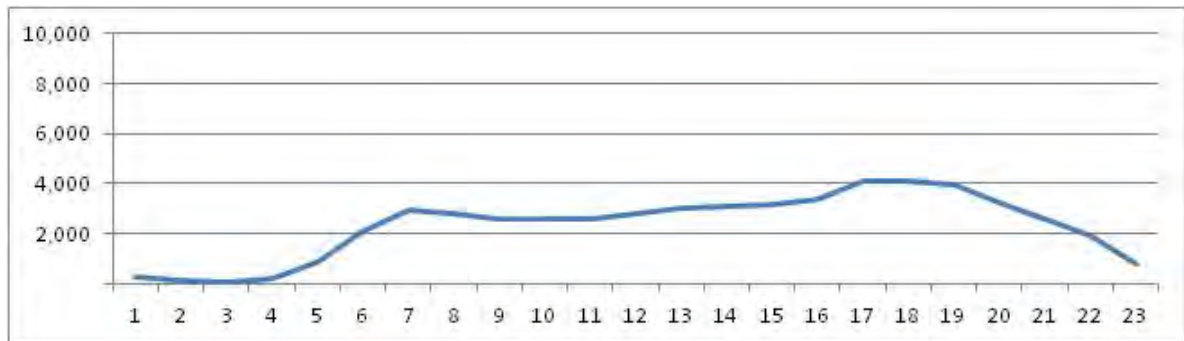

[Weekend]

No.	Point	Towards
157	Linha vermelha Km 5,5	Ilha

[Location]

[Weekday]

[Weekend]

No.	Point	Towards
158	Linha Amarela Km 12,2	Barra

[Location]

[Weekday]