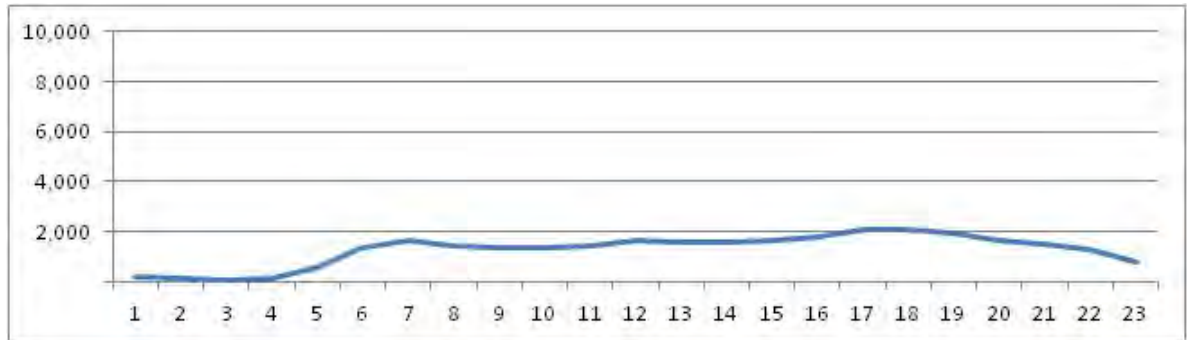

[Weekend]

No.	Point	Towards
133	Linha Amarela Km 14 - Fx -1	Barra

[Location]

[Weekday]

[Weekend]

No.	Point	Towards
134	Est. do Galeão - Prox. n. 4.100	Ilha

[Location]

[Weekday]