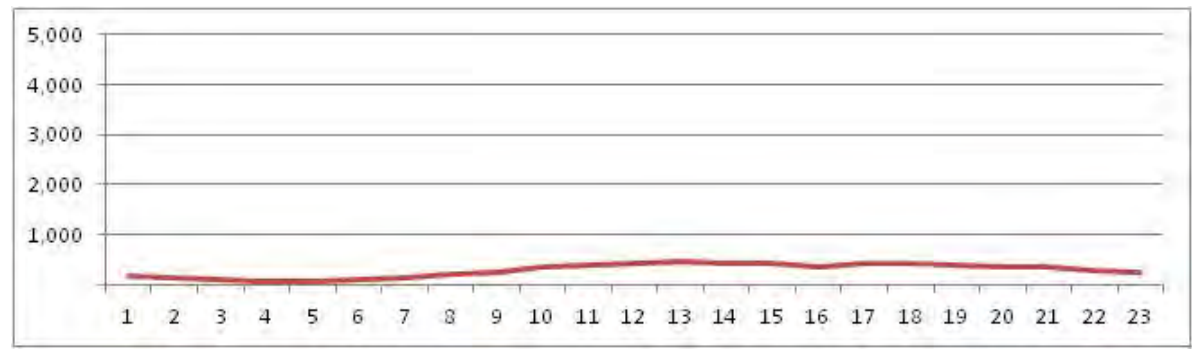

No.	Point	Towards
35	Av Lineu de Paula Machado proximo ao n-720	

[Location]

[Weekday]

[Weekend]

No.	Point	Towards
36	R. Pacheco Leao prox. n-38	Gavea

[Location]

[Weekday]

[Weekend]