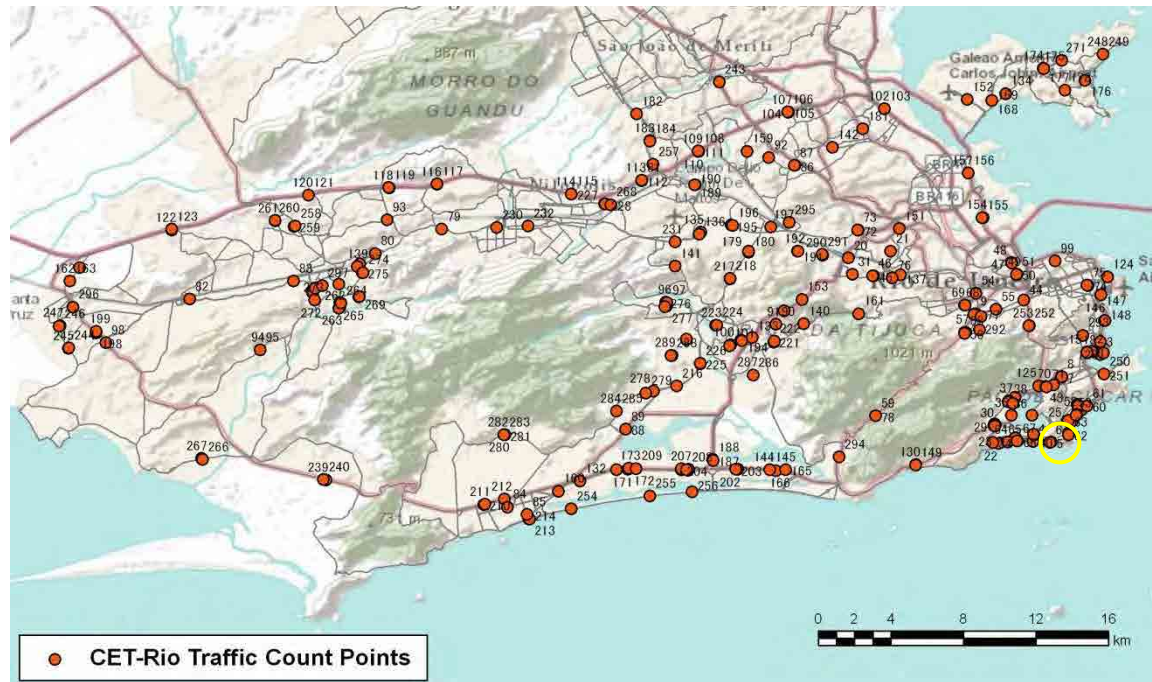

No.	Point	Towards
5	Av. Vieira Souto prox. n158	Leblon

[Location]

[Weekday]

[Weekend]

No.	Point	Towards
6	Av. Vieira Souto prox. n164	Copacabana

[Location]

[Weekday]

[Weekend]