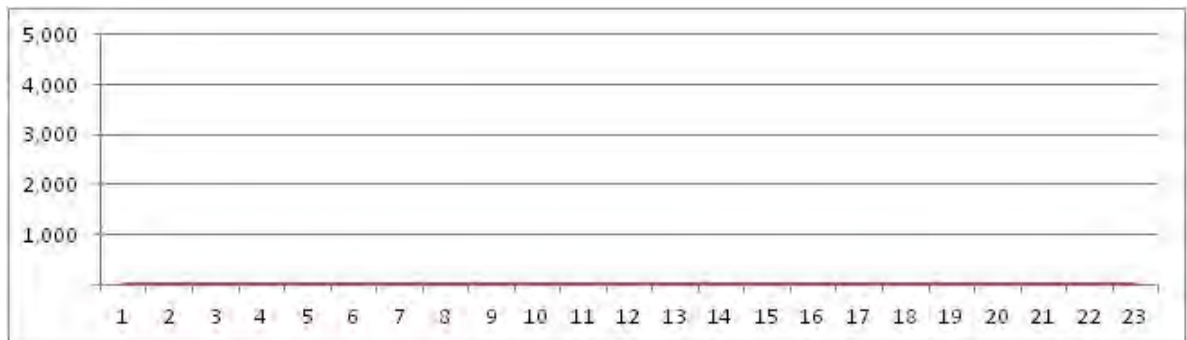

No.	Point	Towards
77	R. Conde de Bonfim próx. nº370	Usina

[Location]

[Weekday]

[Weekend]

No.	Point	Towards
78	Est. Furnas prox. n-1275	Alto Boa Vista

[Location]

[Weekday]

[Weekend]