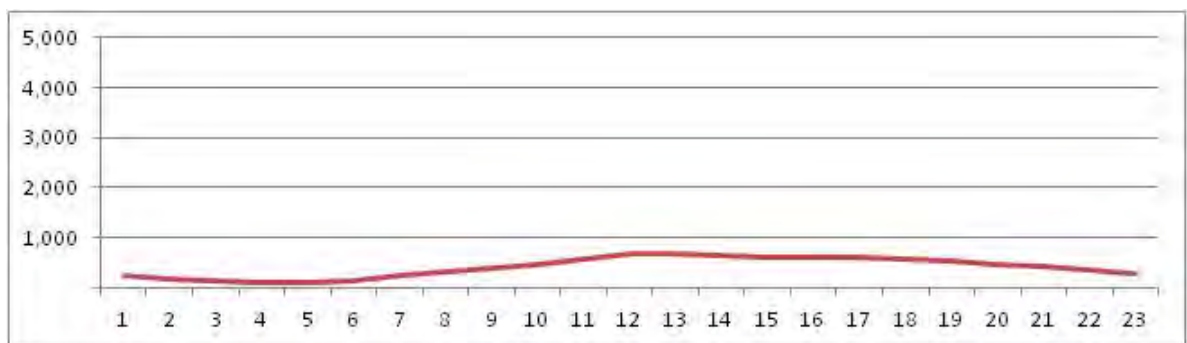

No.	Point	Towards
214	Lucio Costa,16400	Pontal

[Location]

[Weekday]

[Weekend]