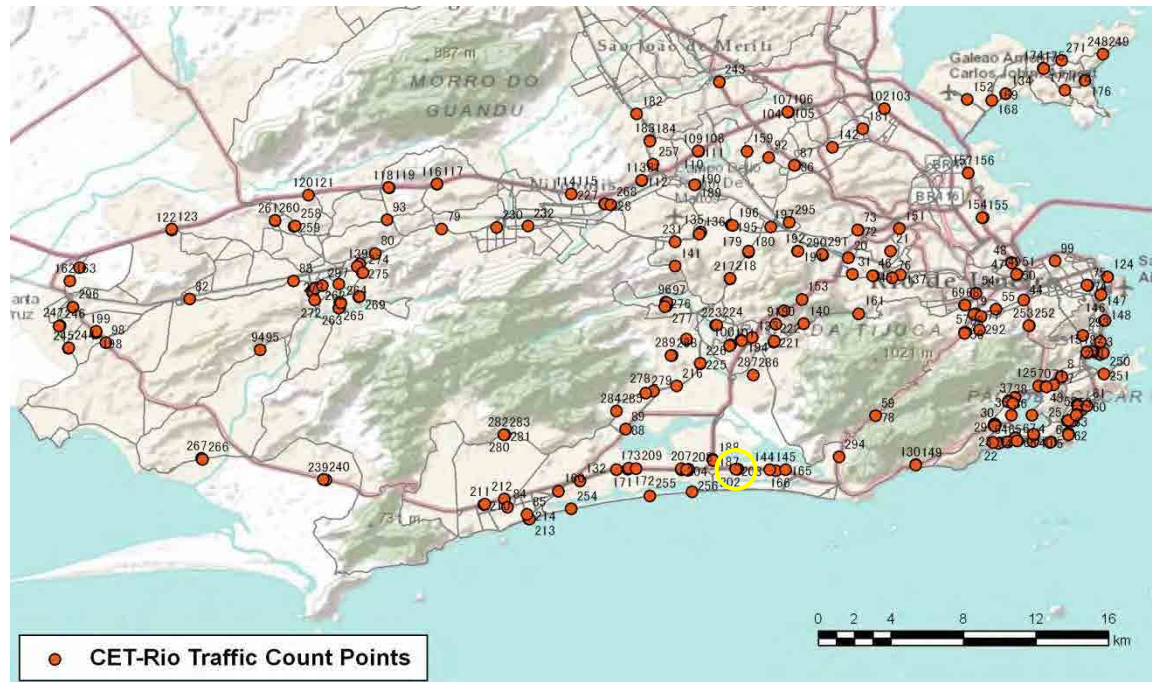

No.	Point	Towards
201	Américas,4200	Central-Recreio

[Location]