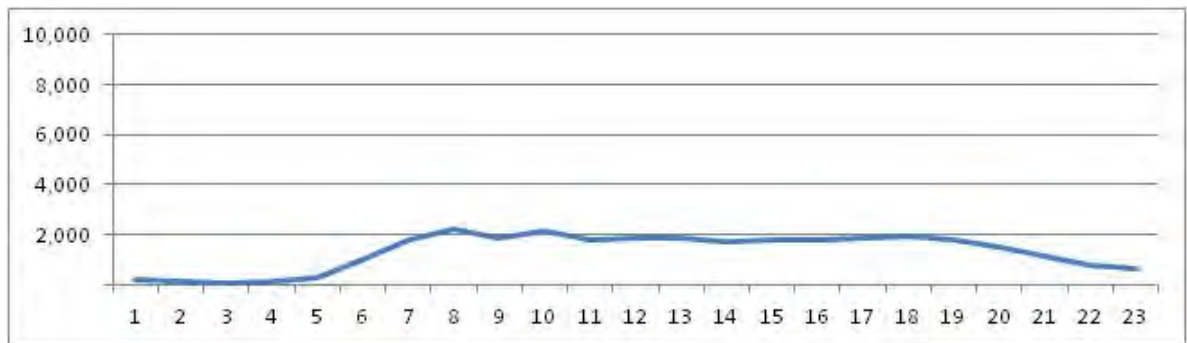

No.	Point	Towards
13	Av. Atlantica prox. n2266	Ipanema

[Location]

[Weekday]

[Weekend]

No.	Point	Towards
14	Av. Atlantica prox. n2302	Leme

[Location]

[Weekday]

[Weekend]