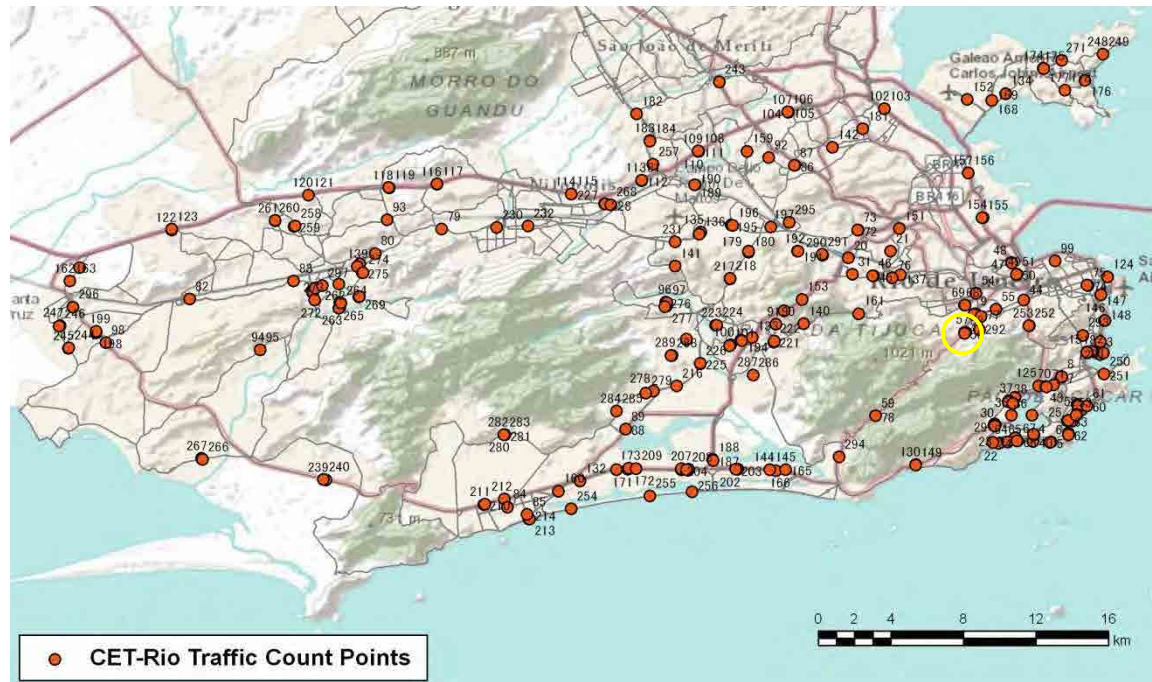

No.	Point	Towards
55	Av Heitor Beltrao prox. R Marques de Valenca	

[Location]

[Weekday]

[Weekend]

No.	Point	Towards
56	R Uruguai prox. n-380 e a R Conde de Bonfim	

[Location]

[Weekday]

[Weekend]