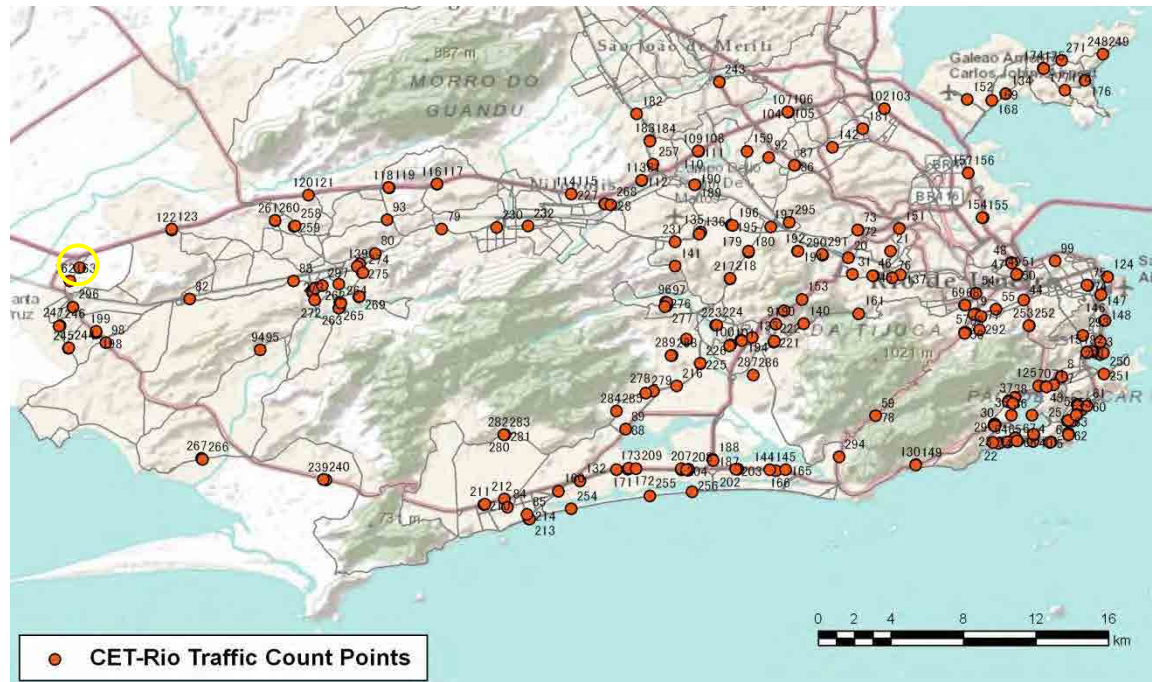

[Weekend]

No.	Point	Towards
241	Decaminada,1800	Av.Brasil

[Location]

[Weekday]

[Weekend]

No.	Point	Towards
242	Decaminada, 1800	Guaratiba

[Location]

[Weekday]