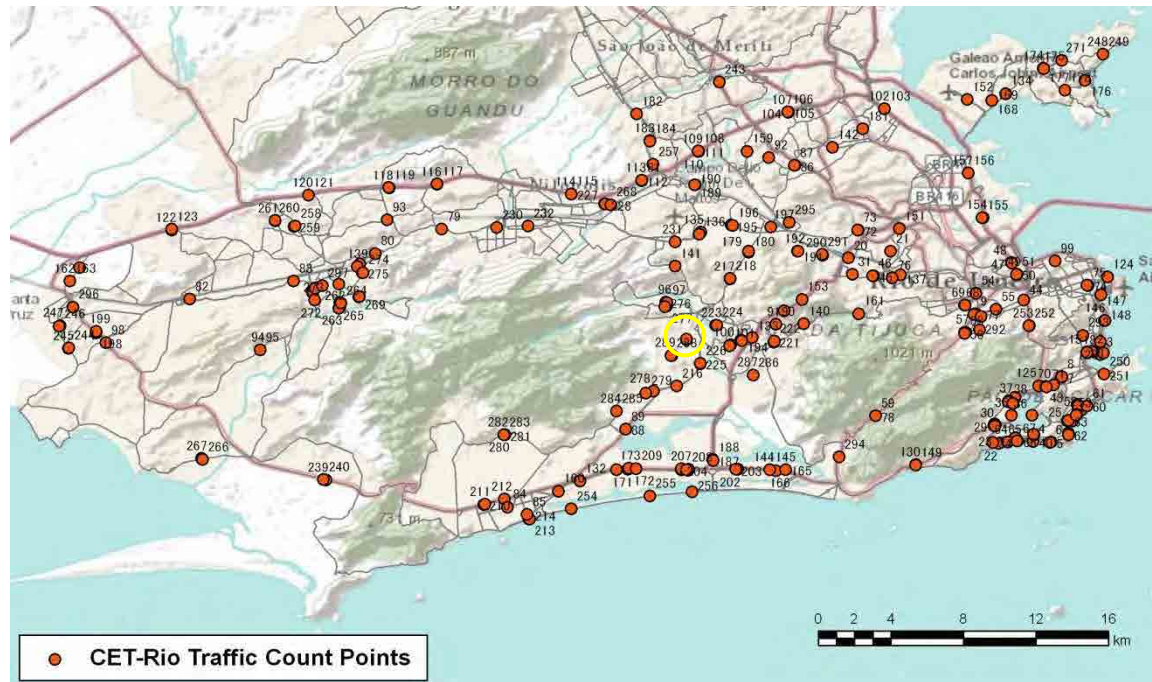

[Weekend]

No.	Point	Towards
219	André Rocha,2630	Curicica

[Location]

[Weekday]

[Weekend]

No.	Point	Towards
220	André Rocha,2630	Taquara

[Location]

[Weekday]