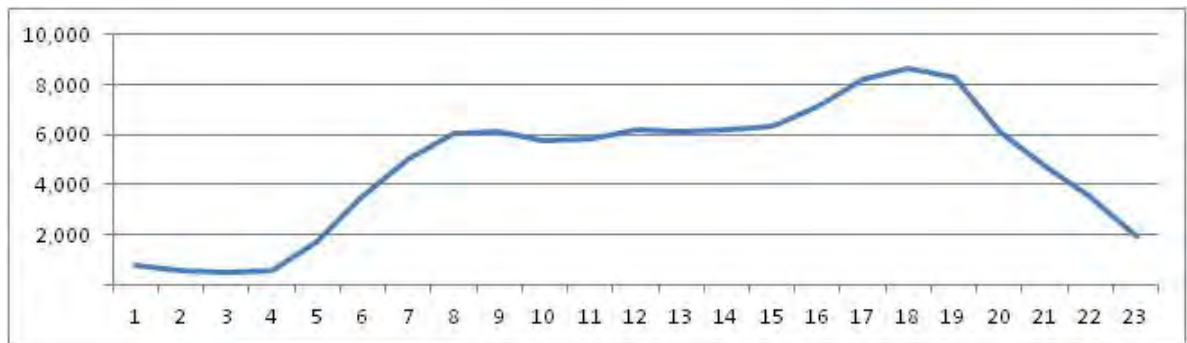

[Weekend]

No.	Point	Towards
125	Túnel Rebouças	Lagoa

[Location]

[Weekday]

[Weekend]

No.	Point	Towards
126	Infante Dom Henrique, Km2,7	Zona Sul

[Location]

[Weekday]