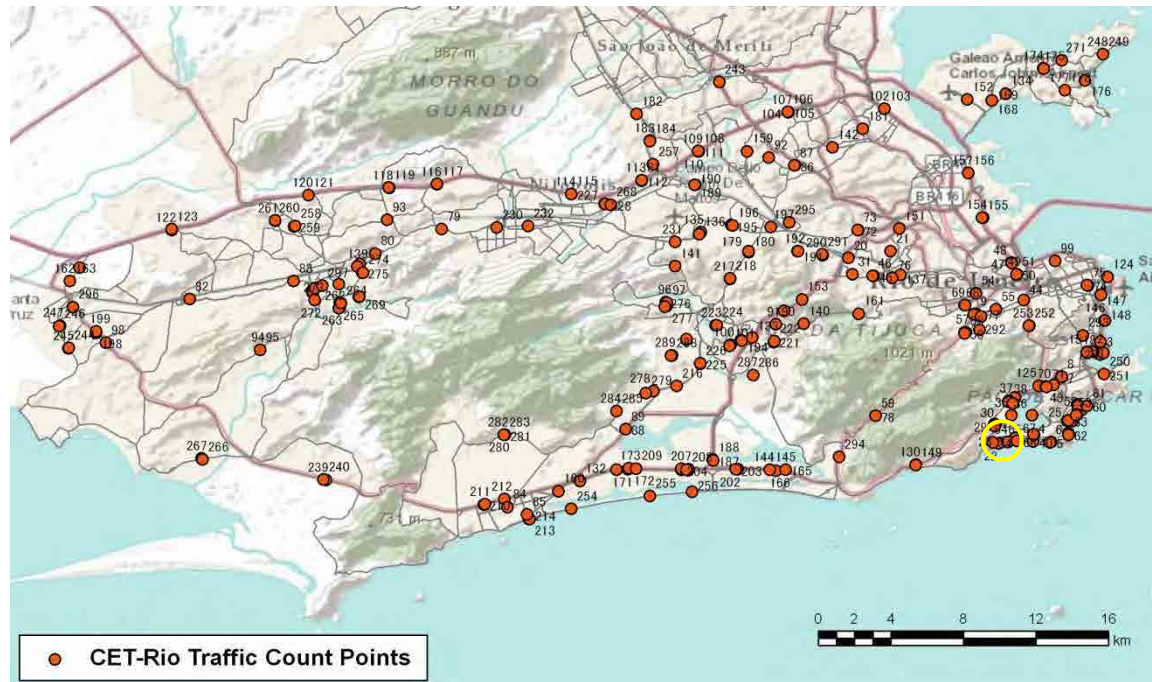

No.	Point	Towards
61	Av Atlântica próx. nº1936	Ipanema

[Location]

[Weekday]

[Weekend]

No.	Point	Towards
62	Av Atlântica próx. n°3846	Ipanema

[Location]

[Weekday]

[Weekend]

No.	Point	Towards
63	Av Atlântica próx. n°3880	Leme

[Location]

[Weekday]

[Weekend]

No.	Point	Towards
64	Av.Delfim Moreira prox. n-426	Niemeyer

[Location]

[Weekday]

[Weekend]

No.	Point	Towards
65	Av.Delfim Moreira prox. n-426	Ipanema

[Location]

[Weekday]

[Weekend]

No.	Point	Towards
66	Av Vieira Souto próx. n°718	Leblon

[Location]

[Weekday]

[Weekend]