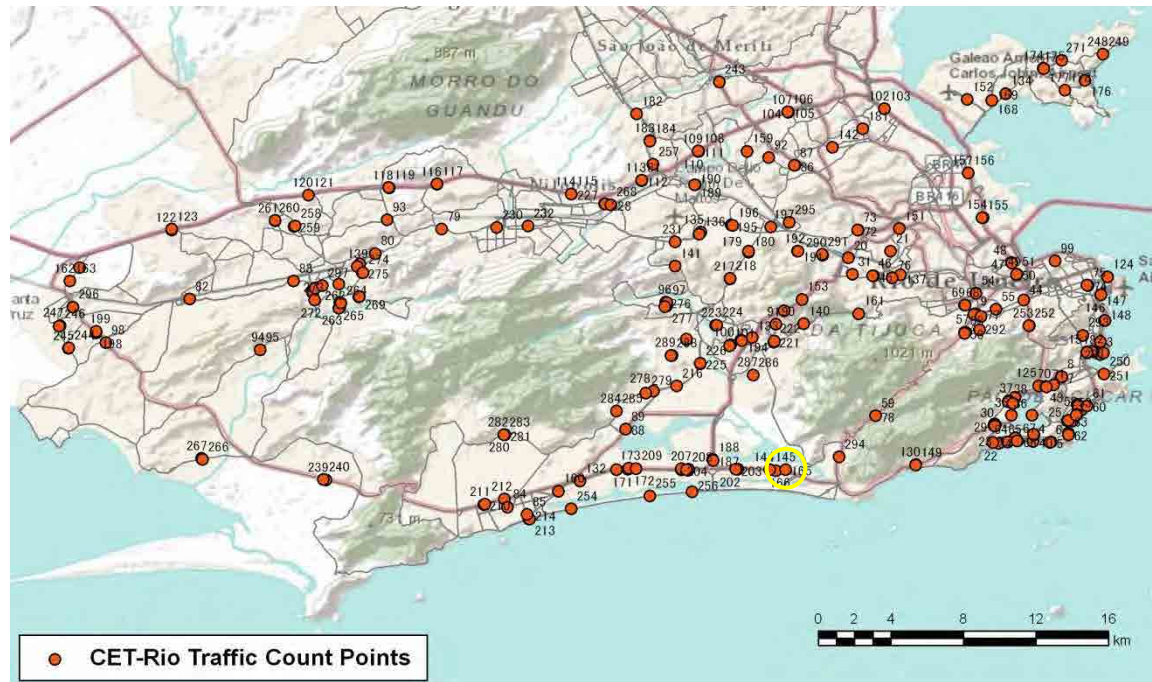

No.	Point	Towards
165	Américas,2603	Central-Centro

[Location]