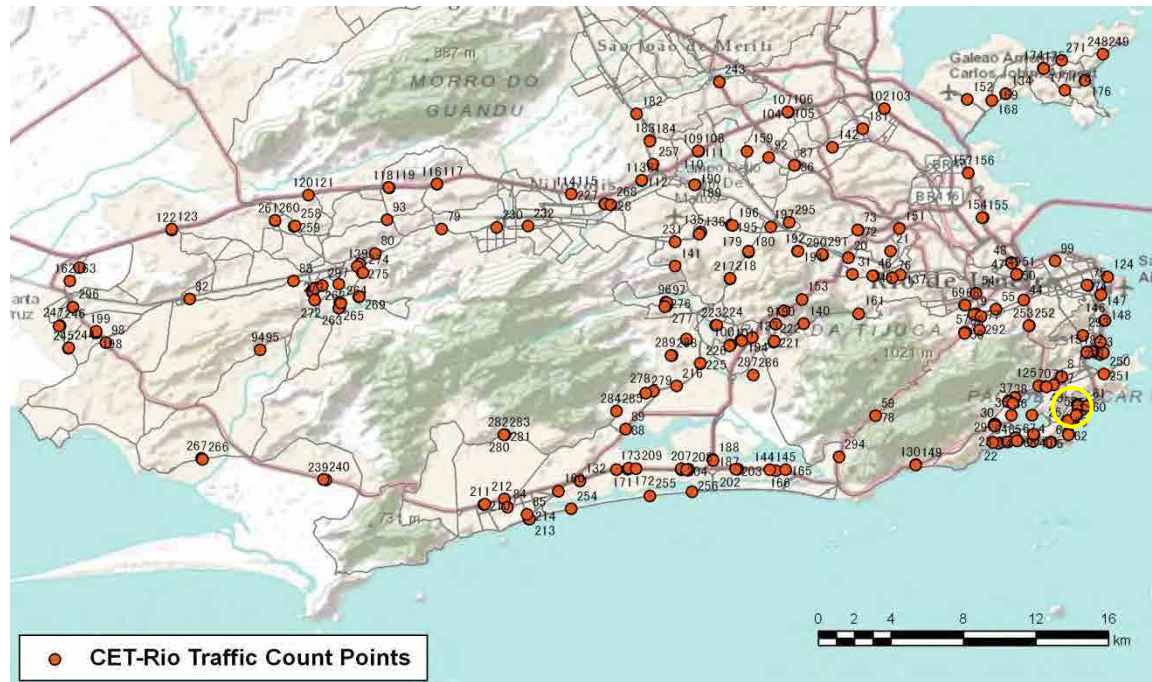

No.	Point	Towards
17	Rua Siqueira Campos prox n85 e Barata Ribeiro	

[Location]