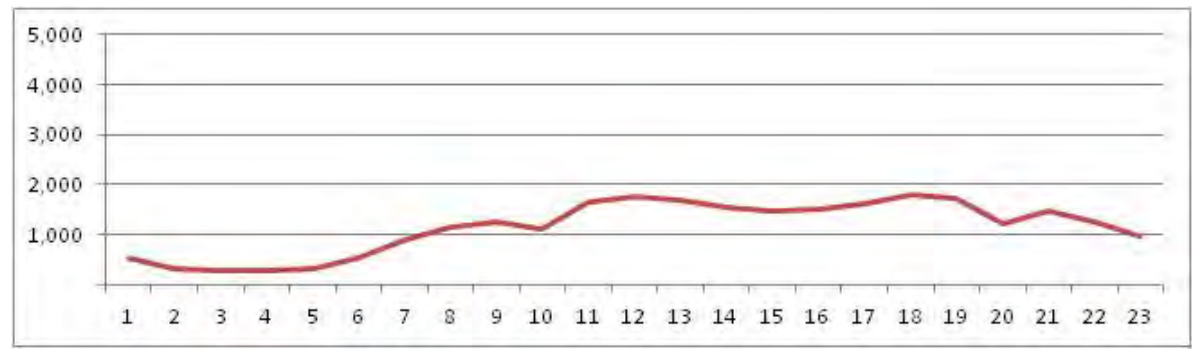

[Weekend]

No.	Point	Towards
229	Av. Sta. Cruz	Campo Grande

[Location]

[Weekday]

[Weekend]

No.	Point	Towards
230	Rua da Feira,748	Bangu

[Location]

[Weekday]