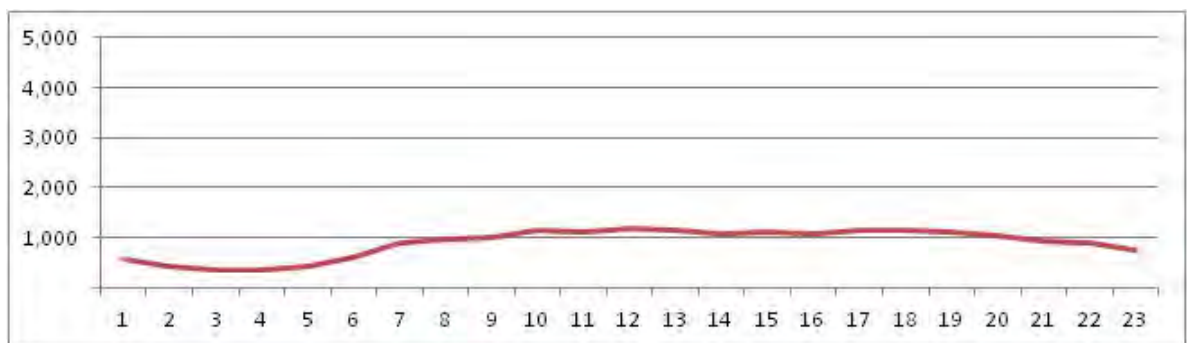

[Weekend]

No.	Point	Towards
197	Padre Manso,109	Madureira

[Location]

[Weekday]

[Weekend]

No.	Point	Towards
198	Felipe Cardoso,802	P. Guaratiba

[Location]

[Weekday]