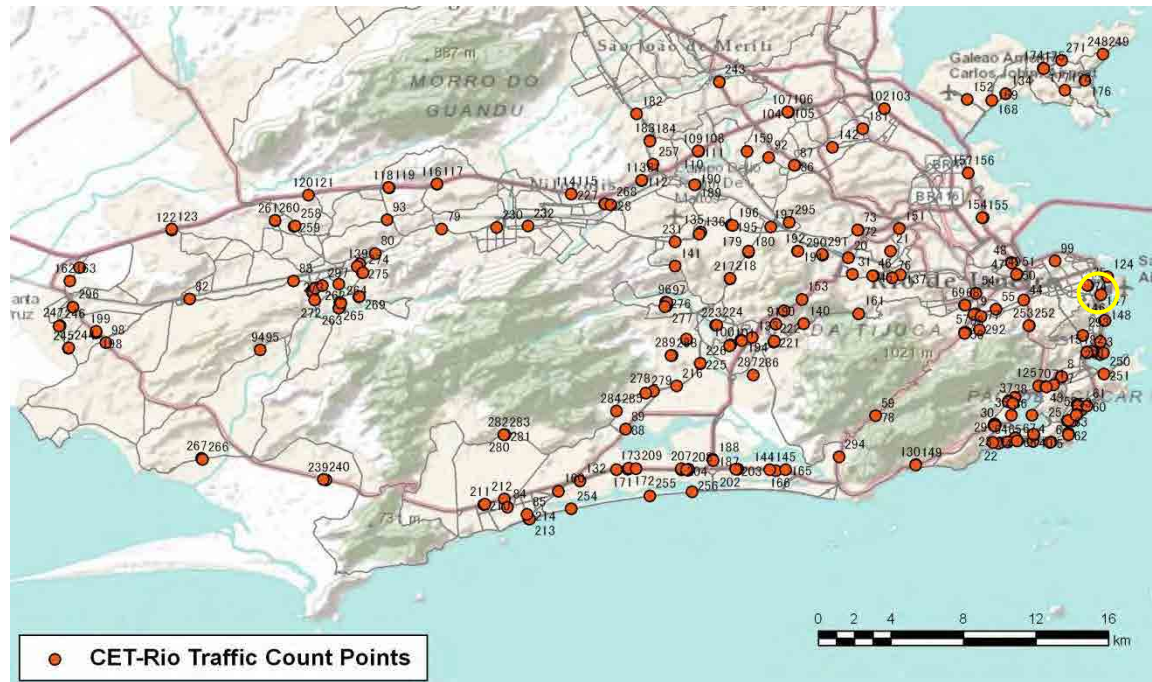

[Weekend]

No.	Point	Towards
145	Av. das Américas - Próx. n.2901	Recreio

[Location]

[Weekday]

[Weekend]

No.	Point	Towards
146	Infante Dom Henrique - Km1	Centro

[Location]

[Weekday]