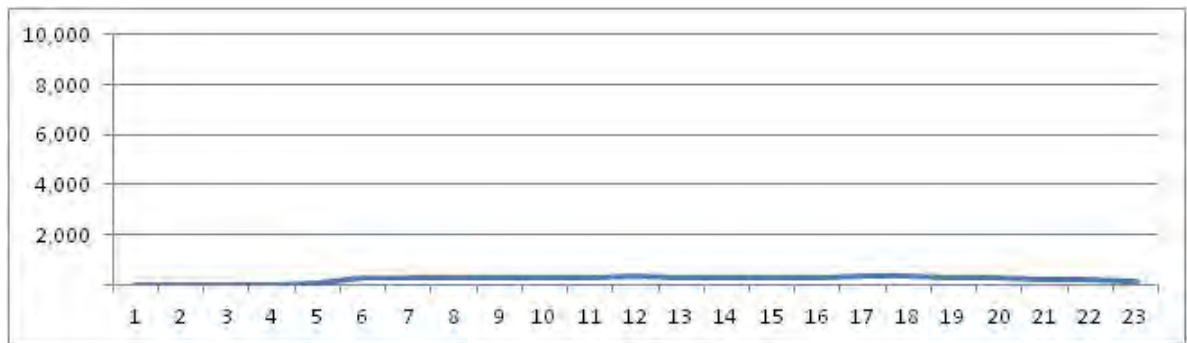

[Weekend]

No.	Point	Towards
101	Rua Retiro dos Artistas, prox. n 1.420	R. Edgard Werneck

[Location]

[Weekday]

[Weekend]

No.	Point	Towards
102	Av Brasil km 12,8	Pista Central Sentido Santa Cruz

[Location]

[Weekday]