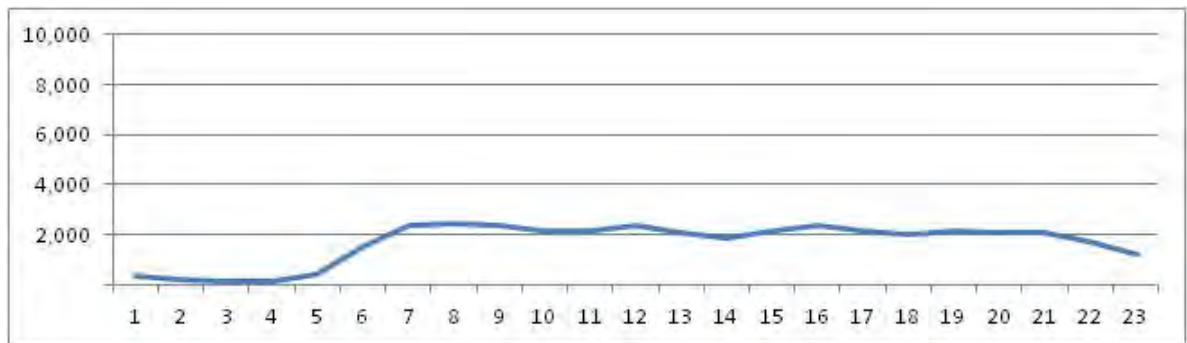

No.	Point	Towards
37	R. J. Botânico prox. n-746 Leao	Gavea

[Location]

[Weekday]

[Weekend]