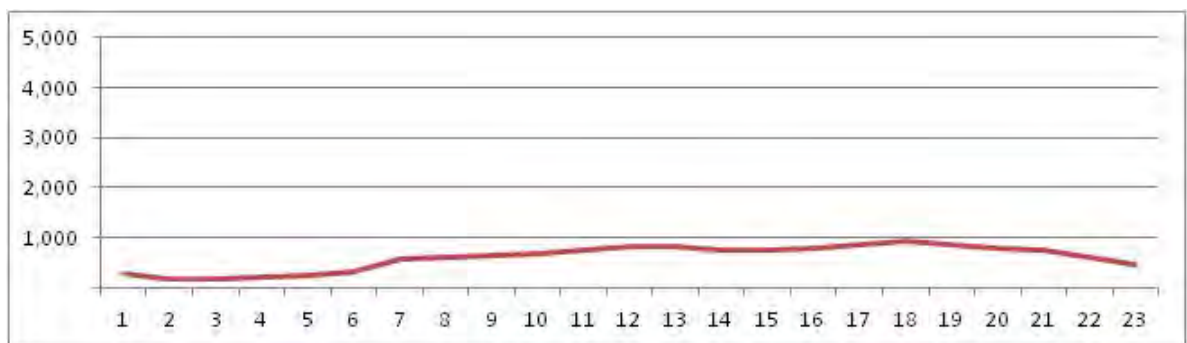

No.	Point	Towards
136	Av. Jambeiro, próx. 815	V. Valqueire

[Location]

[Weekday]

[Weekend]