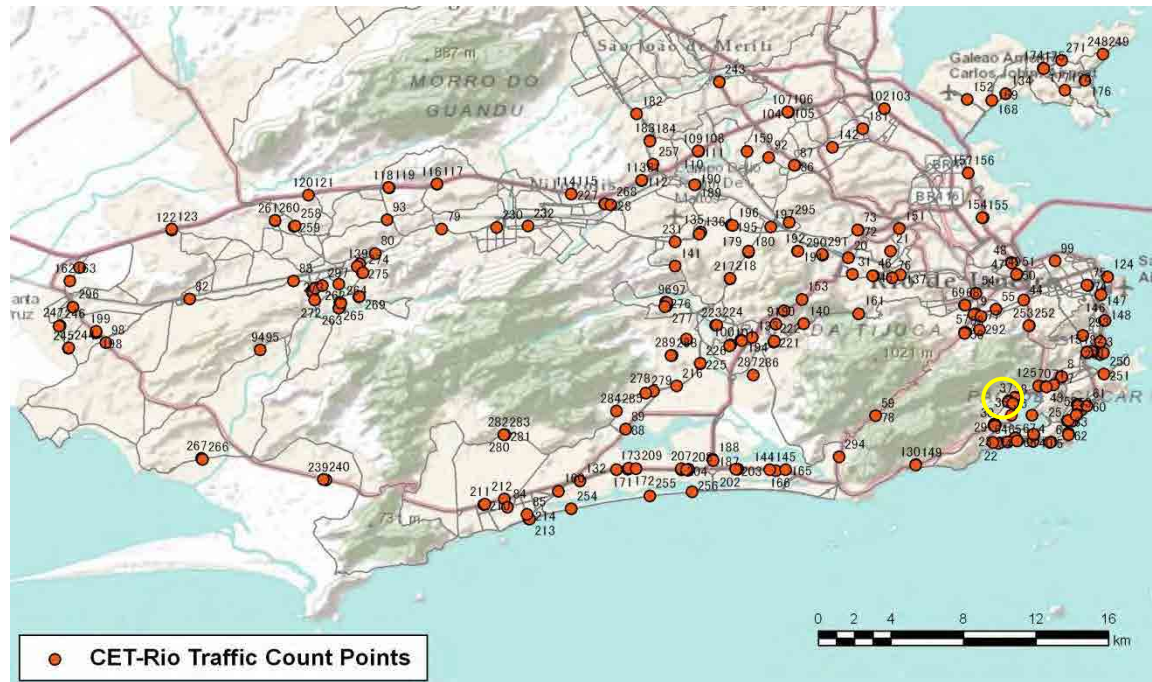

No.	Point	Towards
33	Av Borges de Medeiros proximo ao n179	

[Location]

[Weekday]

[Weekend]

No.	Point	Towards
34	Av Gal San Martin proximo ao n1159	

[Location]

[Weekday]

[Weekend]

No.	Point	Towards
35	Av Lineu de Paula Machado proximo ao n-720	

[Location]

[Weekday]

[Weekend]

No.	Point	Towards
36	R. Pacheco Leao prox. n-38	Gavea

[Location]

[Weekday]

[Weekend]