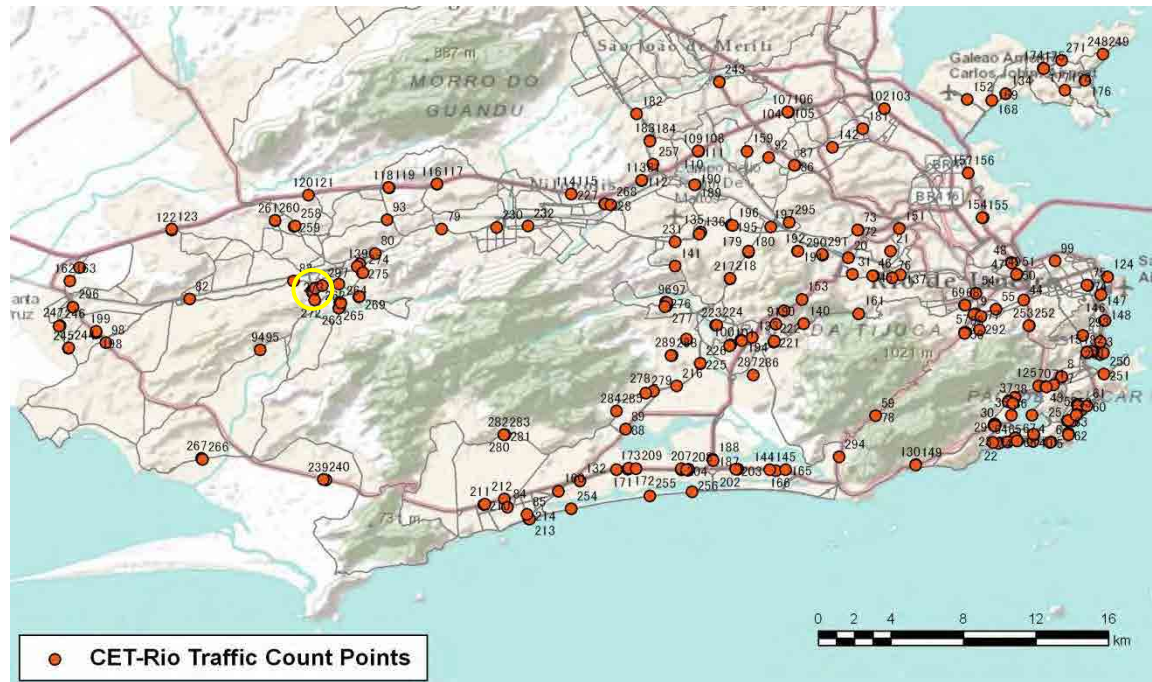

[Weekend]

No.	Point	Towards
233	Estr. Monteiro, 206	Cantagalo

[Location]

[Weekday]

[Weekend]

No.	Point	Towards
234	Estr. Monteiro, 225	Campo Grande

[Location]

[Weekday]