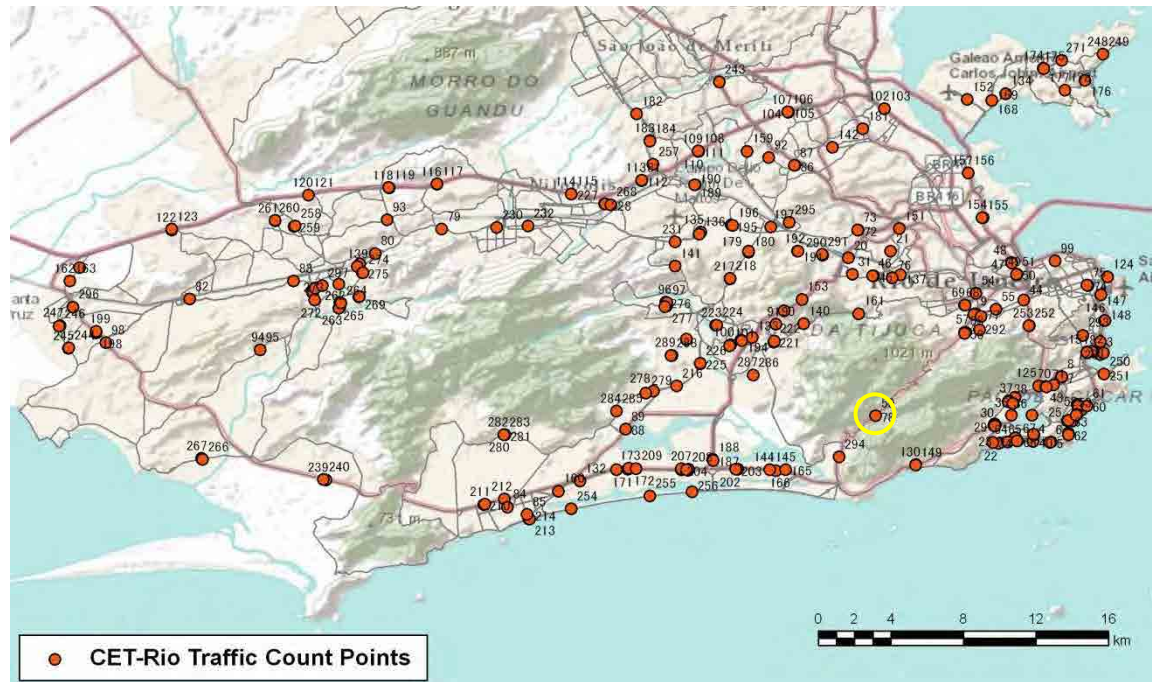

No.	Point	Towards
59	Est. Furnas prox. ao n-1275	Itanhanga

[Location]