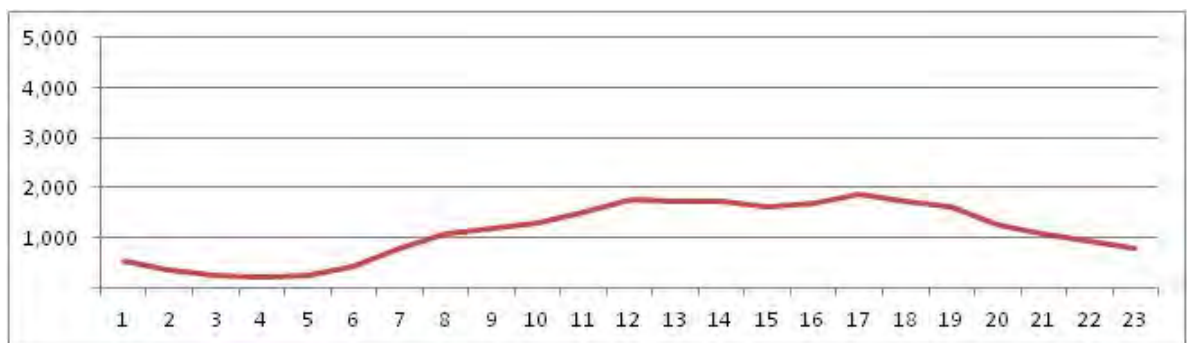

No.	Point	Towards
87	Av. Monsenhor Felix, prox rua Turiana	Madureira

[Location]

[Weekday]

[Weekend]

No.	Point	Towards
88	Av. Salvador Allende, prox portao 3	Av. Ayrton Senna

[Location]

[Weekday]

[Weekend]