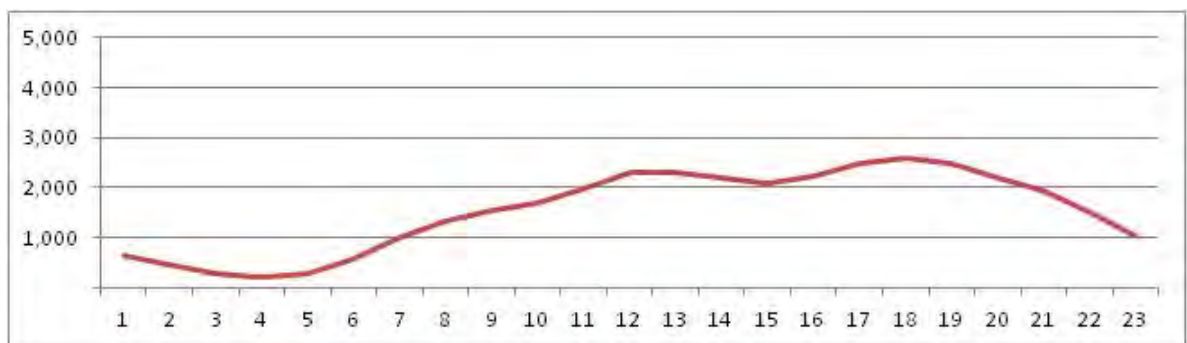

No.	Point	Towards
200	Américas,3979	Central-Centro

[Location]

[Weekday]

[Weekend]