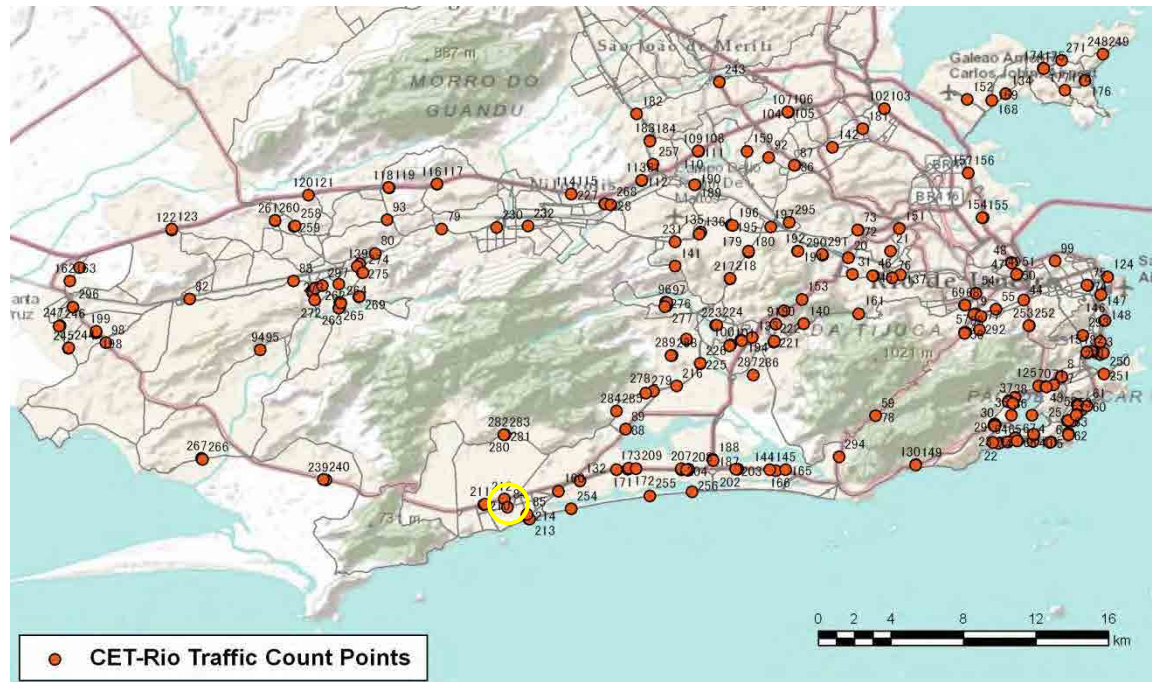

No.	Point	Towards
83	Av. Cesario de Mello, prox n 4.408	Bangu

[Location]

[Weekday]

[Weekend]

No.	Point	Towards
84	Av Genaro de Carvalho, prox n 2.332	Barra da Tijuca

[Location]

[Weekday]

[Weekend]

No.	Point	Towards
85	Av. Gláucio Gil, próx Av. Hermes de Lima	Praia

[Location]

[Weekday]

[Weekend]

No.	Point	Towards
86	Av. Monsenhor Felix, prox rua Turiana	Irajá

[Location]

[Weekday]

[Weekend]