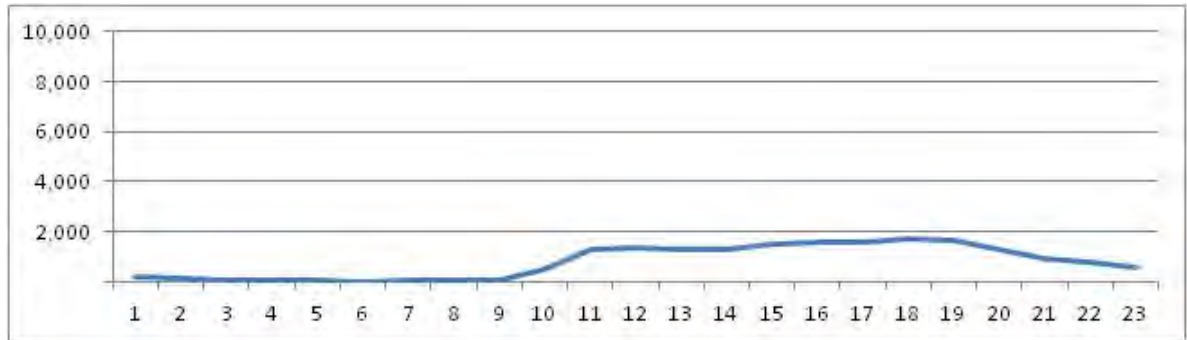

No.	Point	Towards
65	Av.Delfim Moreira prox. n-426	Ipanema

[Location]

[Weekday]

[Weekend]

No.	Point	Towards
66	Av Vieira Souto próx. n°718	Leblon

[Location]

[Weekday]

[Weekend]