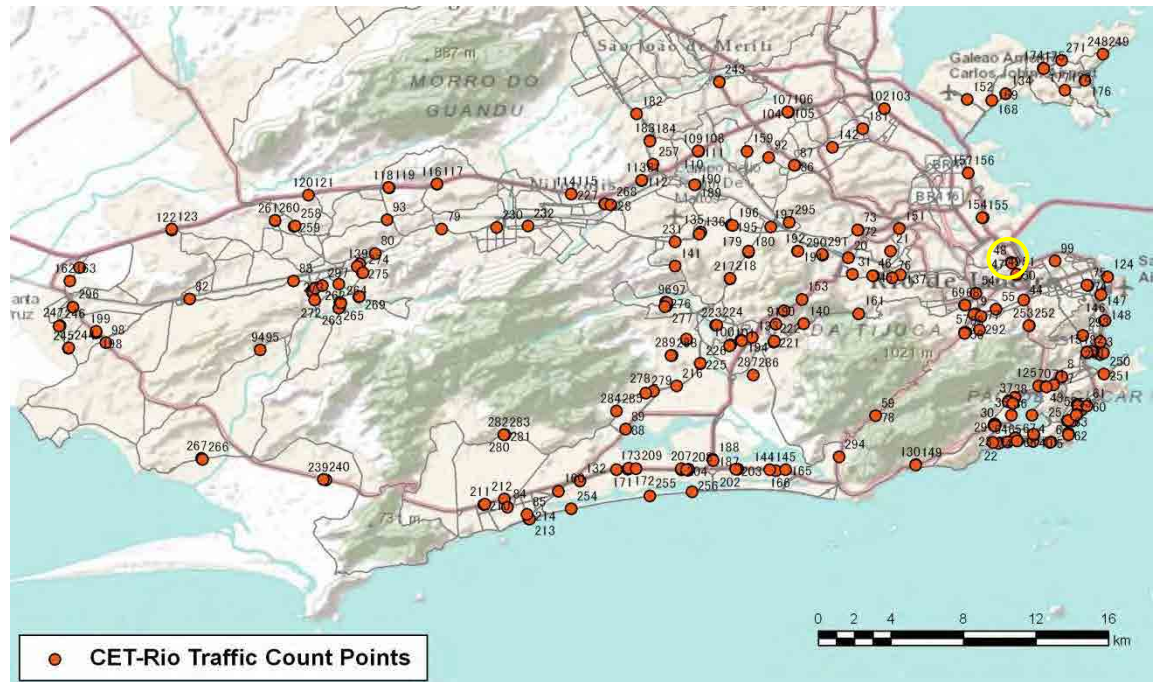

No.	Point	Towards
47	Campo de Sao Cristovao prox. a Rua Escobar	

[Location]

[Weekday]

[Weekend]

No.	Point	Towards
48	R Escobar proximo ao n-84 e a R Santos Lima	

[Location]

[Weekday]

[Weekend]