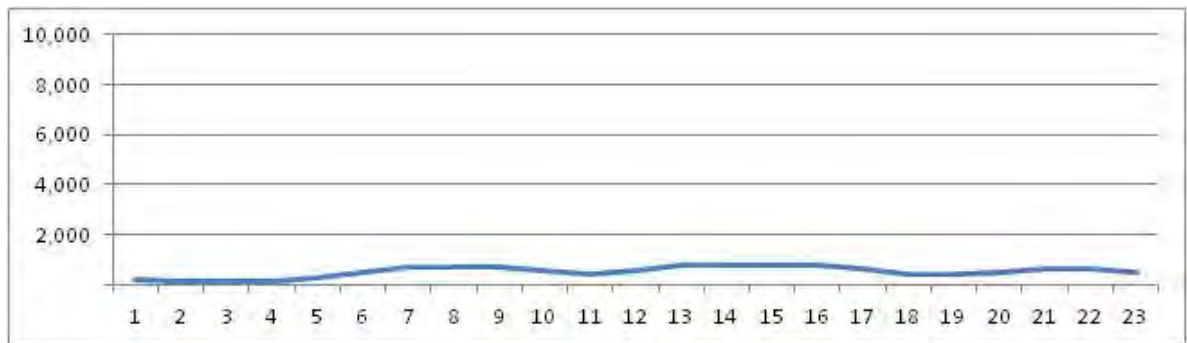

No.	Point	Towards
85	Av. Gláucio Gil, próx Av. Hermes de Lima	Praia

[Location]

[Weekday]

[Weekend]

No.	Point	Towards
86	Av. Monsenhor Felix, prox rua Turiana	Irajá

[Location]

[Weekday]

[Weekend]