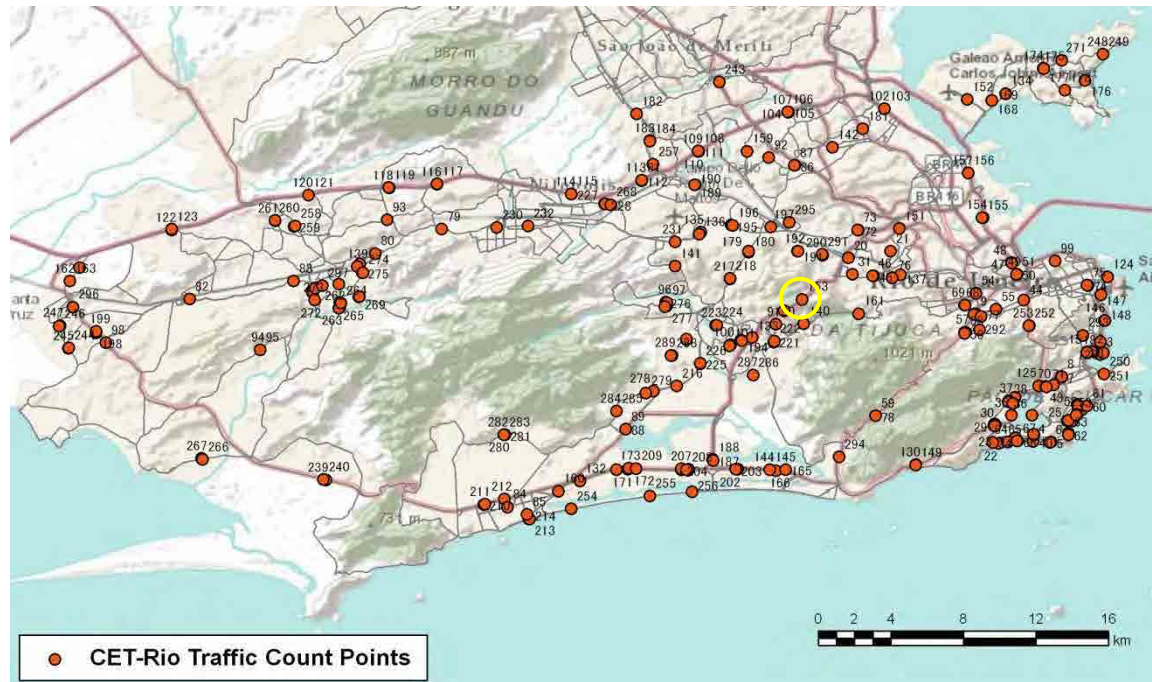

[Weekend]

No.	Point	Towards
153	Linha Amarela Km 5,6	Fundão

[Location]

[Weekday]

[Weekend]

No.	Point	Towards
154	Linha Vermelha Km 3	Dutra

[Location]

[Weekday]