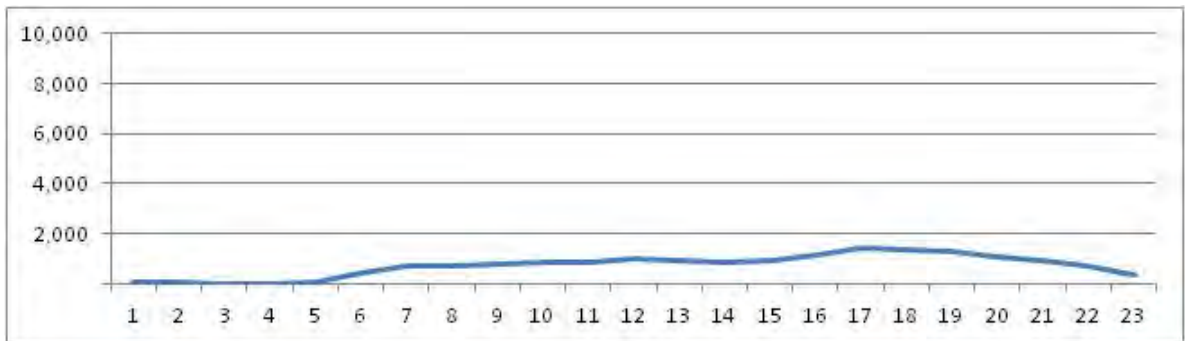

No.	Point	Towards
160	Av. Alfredo B. Silveira, prox. 1.270	Recreio

[Location]

[Weekday]

[Weekend]