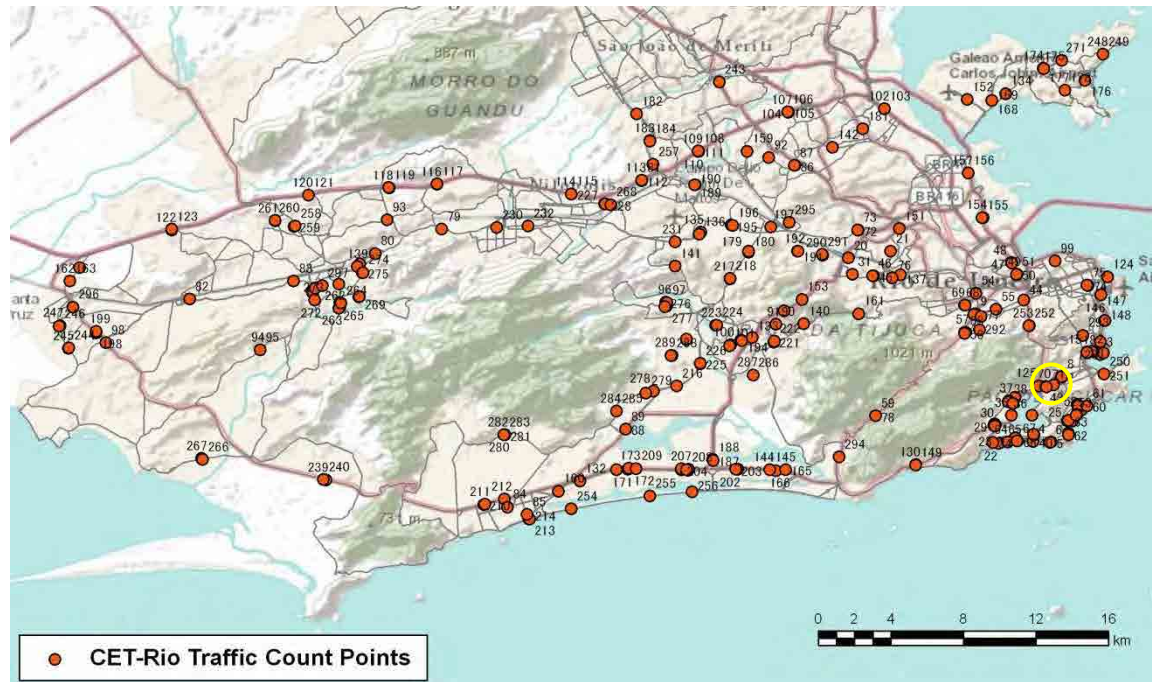

No.	Point	Towards
43	R. Visc de Silva prox. n146	Humaita

[Location]