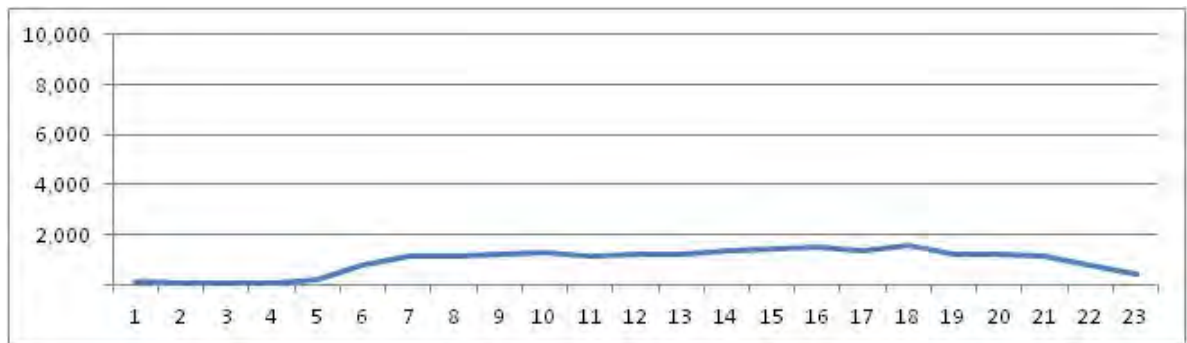

No.	Point	Towards
55	Av Heitor Beltrao prox. R Marques de Valenca	

[Location]

[Weekday]

[Weekend]