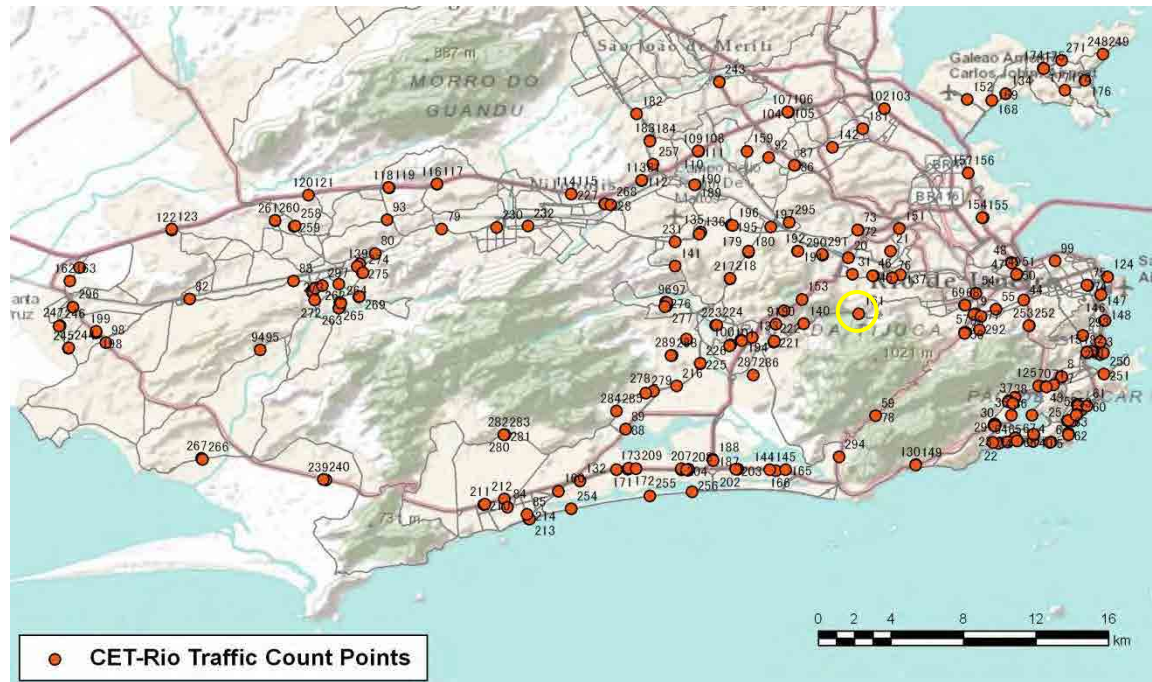

No.	Point	Towards
161	Av. Menezes Cortes, Km 5,4	Jacarepaguá

[Location]