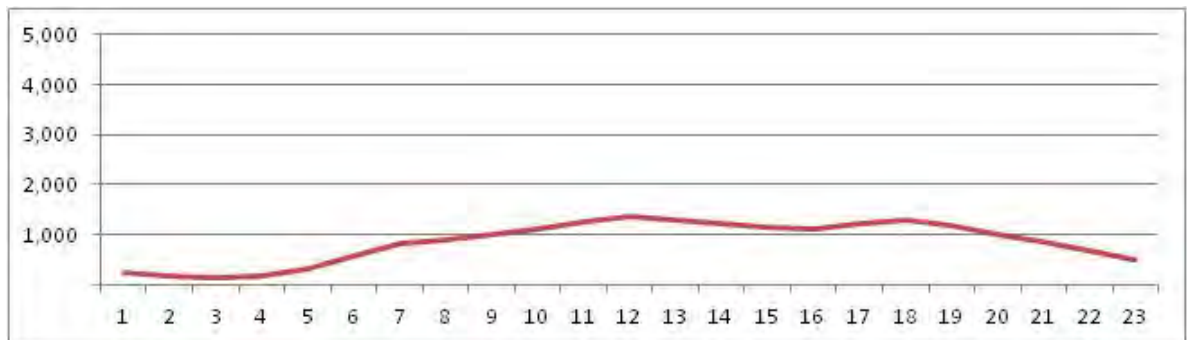

No.	Point	Towards
108	Av. Brasil Km 24,3	Pista Lateral Sentido Santa Cruz

[Location]

[Weekday]

[Weekend]