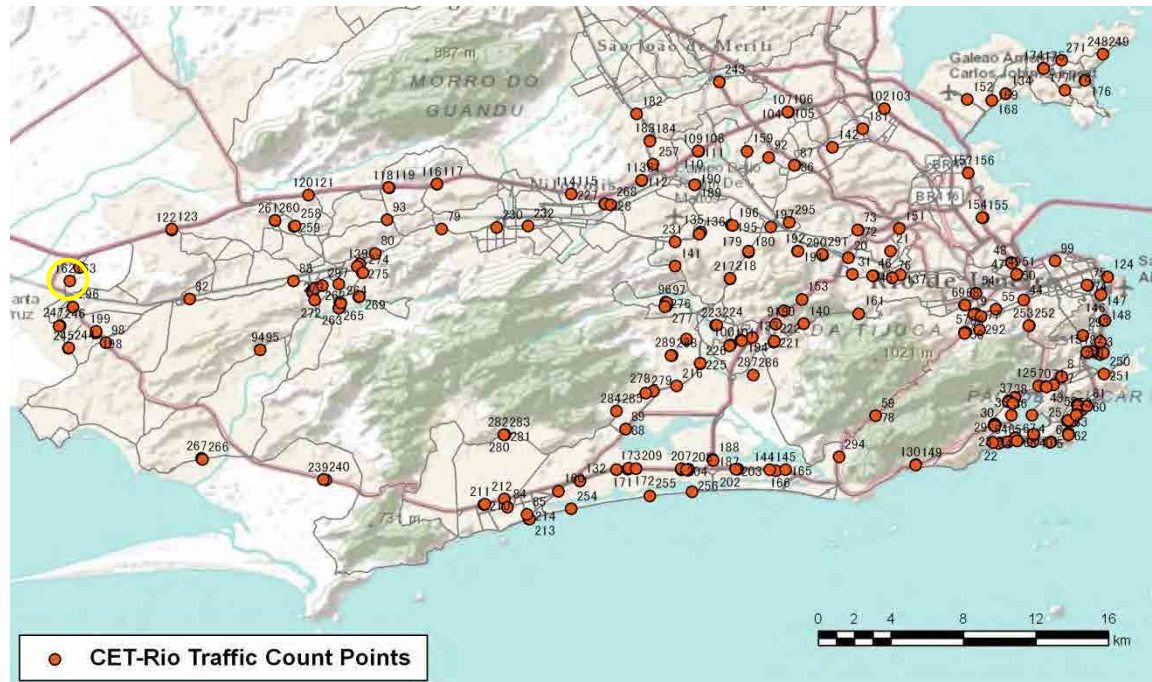

[Weekend]

No.	Point	Towards
161	Av. Menezes Cortes, Km 5,4	Jacarepaguá

[Location]

[Weekday]

[Weekend]

No.	Point	Towards
162	Decaminada,420	Av.Brasil-

[Location]

[Weekday]