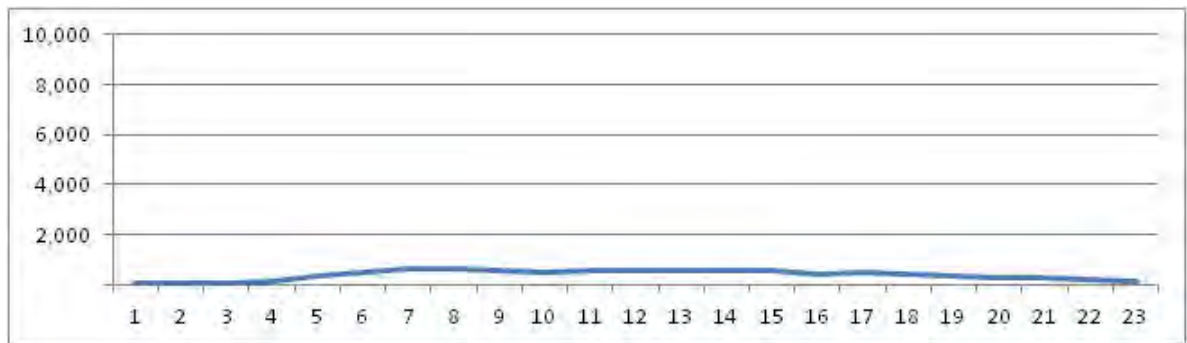

No.	Point	Towards
47	Campo de Sao Cristovao prox. a Rua Escobar	

[Location]

[Weekday]

[Weekend]