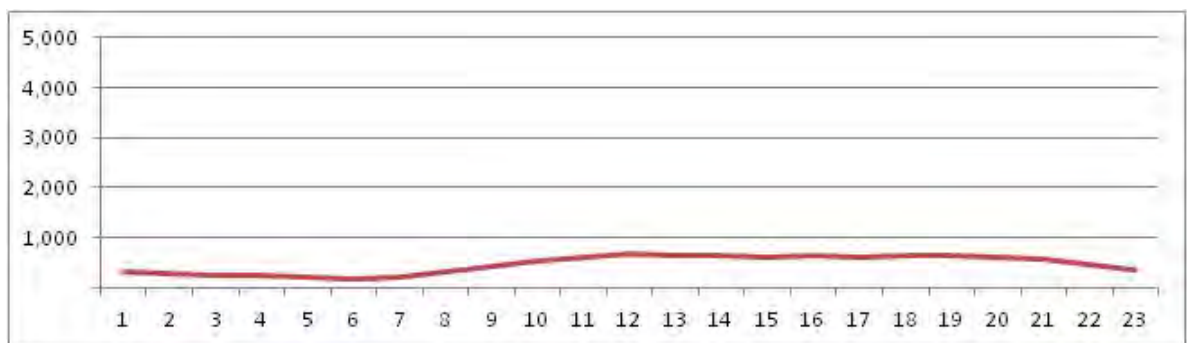

No.	Point	Towards
39	Rua Barao da Torre proximo ao n408	

[Location]

[Weekday]

[Weekend]

No.	Point	Towards
40	Rua Maria Quiteria proximo ao n74	

[Location]

[Weekday]

[Weekend]