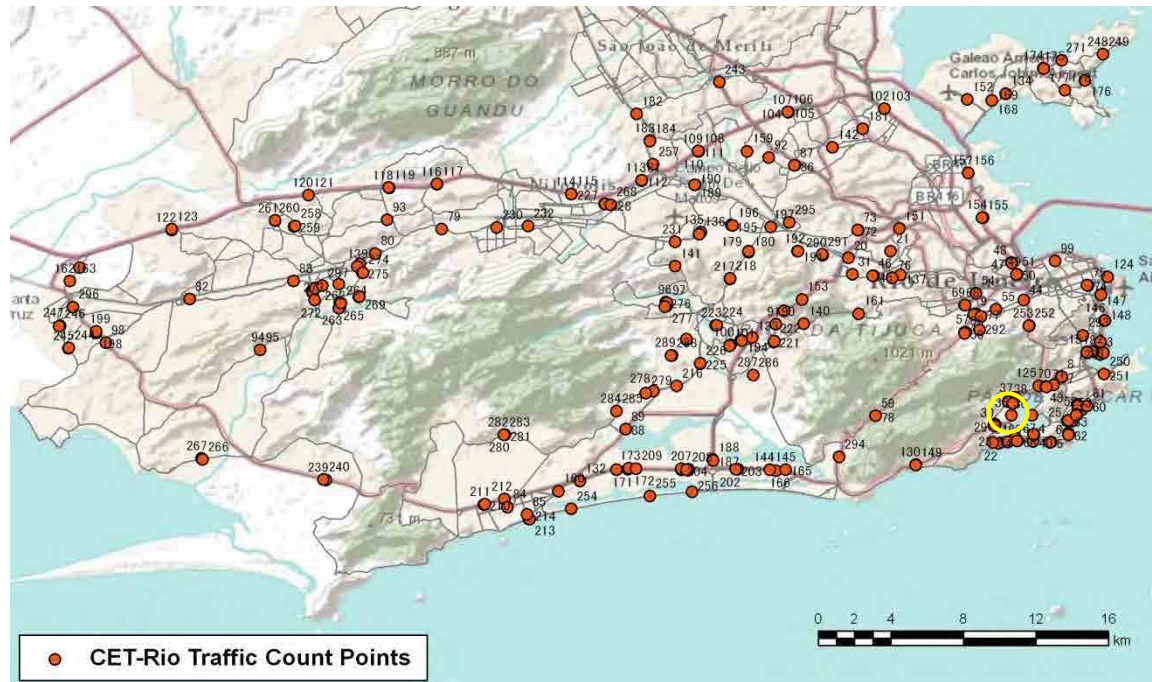

[Weekend]

No.	Point	Towards
149	Auto Estrada Lagoa Barra	Centro

[Location]

[Weekday]

[Weekend]

No.	Point	Towards
150	Av. Borges de Medeiros - Próx.2225	Leblon

[Location]

[Weekday]