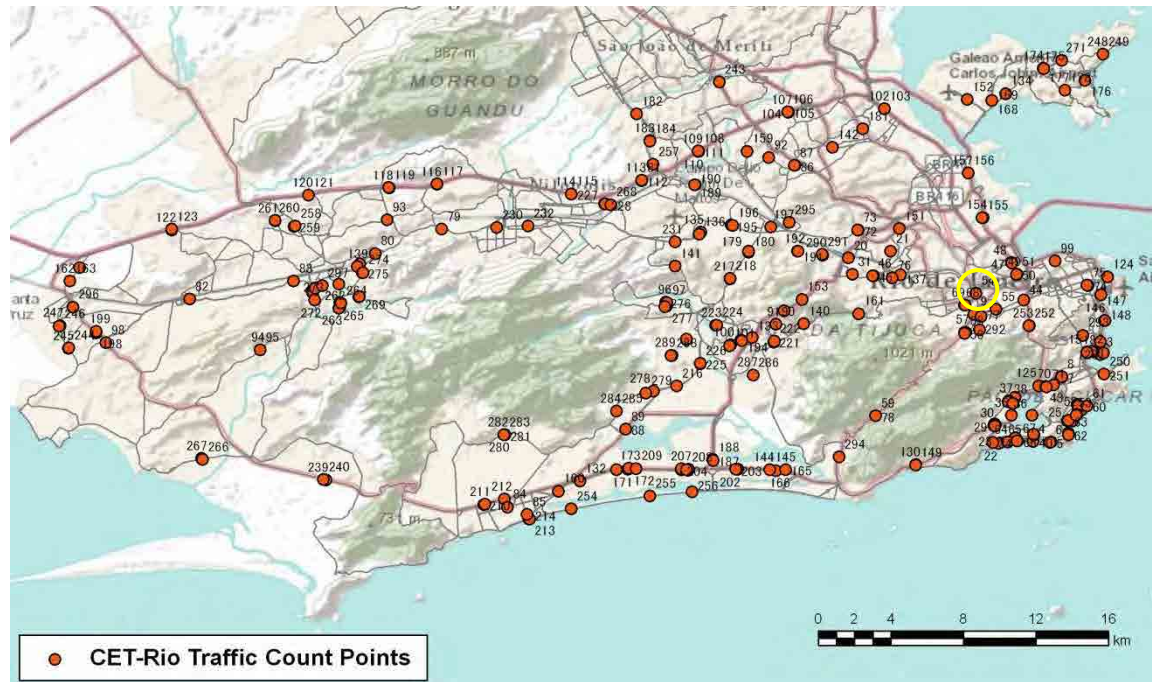

No.	Point	Towards
10	Av. Maracana prox. n970	Centro

[Location]