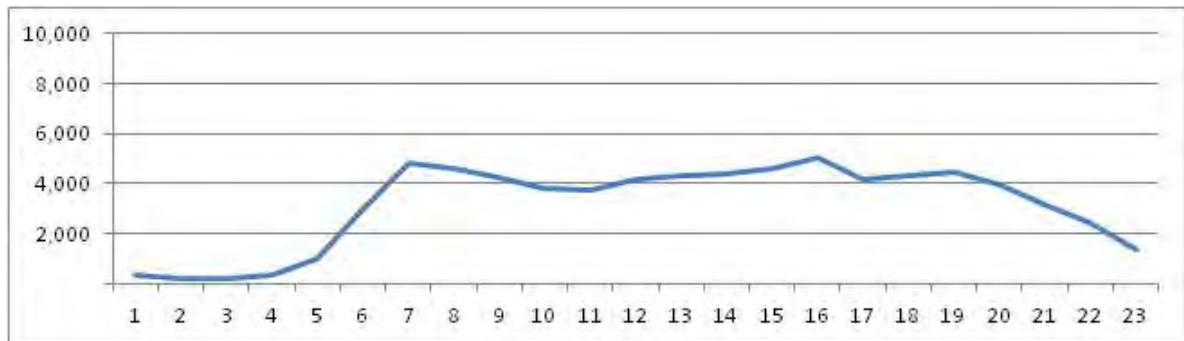

[Weekend]

No.	Point	Towards
155	Linha Vermelha Km 3,5	Centro

[Location]

[Weekday]

[Weekend]

No.	Point	Towards
156	Linha vermelha Km 5,5	Centro

[Location]

[Weekday]