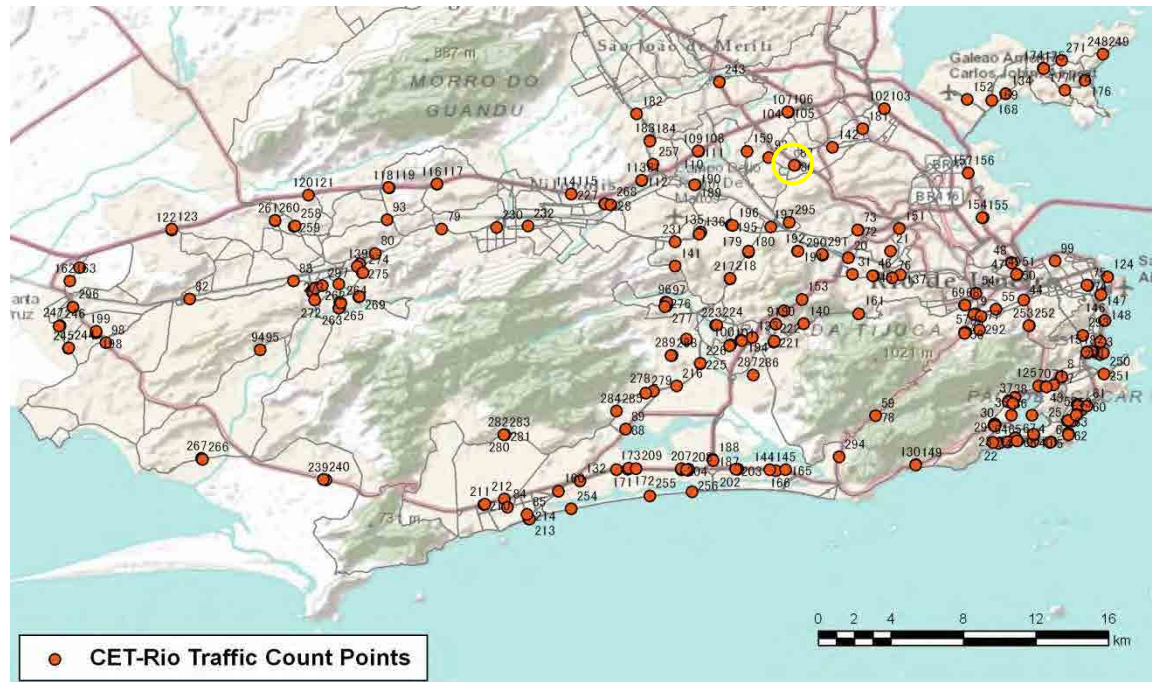

No.	Point	Towards
85	Av. Gláucio Gil, próx Av. Hermes de Lima	Praia

[Location]

[Weekday]

[Weekend]

No.	Point	Towards
86	Av. Monsenhor Felix, prox rua Turiana	Irajá

[Location]

[Weekday]

[Weekend]

No.	Point	Towards
87	Av. Monsenhor Felix, prox rua Turiana	Madureira

[Location]

[Weekday]

[Weekend]

No.	Point	Towards
88	Av. Salvador Allende, prox portao 3	Av. Ayrton Senna

[Location]

[Weekday]

[Weekend]