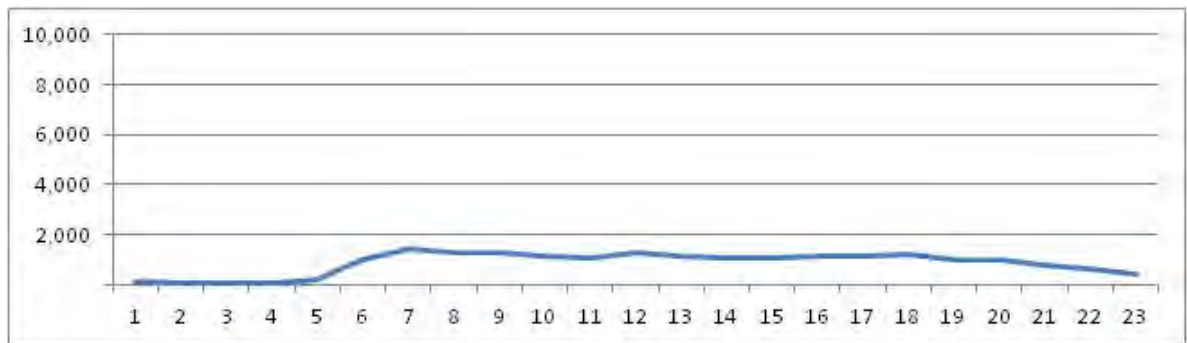

No.	Point	Towards
69	R.Gonzaga Bastos prox. n- 271 e a Rua Maxwell	

[Location]

[Weekday]

[Weekend]