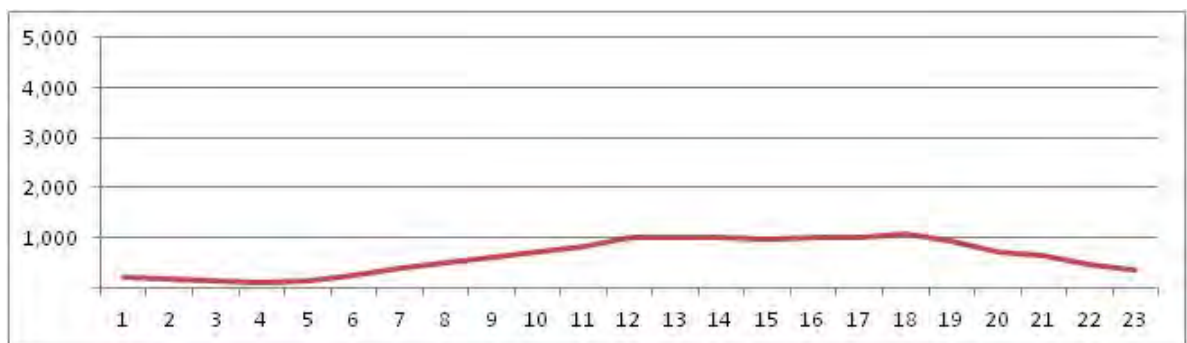

[Weekend]

No.	Point	Towards
133	Linha Amarela Km 14 - Fx -1	Barra

[Location]

[Weekday]

[Weekend]

No.	Point	Towards
134	Est. do Galeão - Prox. n. 4.100	Ilha

[Location]

[Weekday]