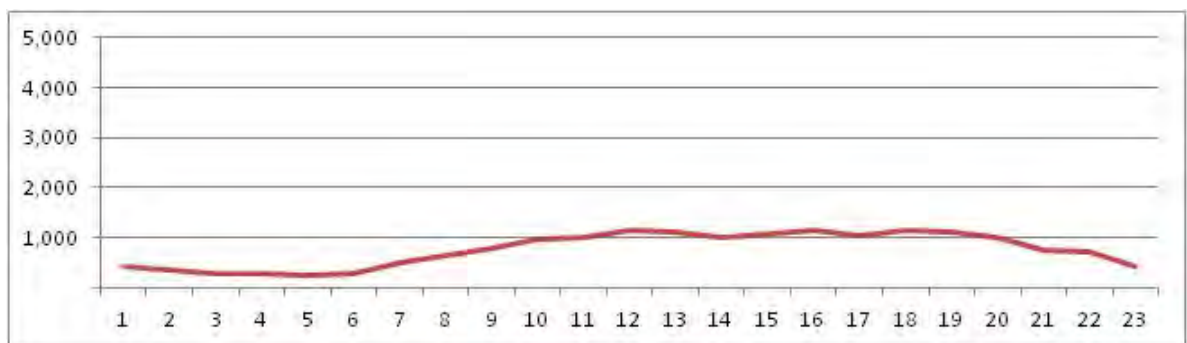

No.	Point	Towards
43	R. Visc de Silva prox. n146	Humaita

[Location]

[Weekday]

[Weekend]

No.	Point	Towards
44	R Joao Paulo I prox R do Matoso e Dr Satamini	

[Location]

[Weekday]

[Weekend]