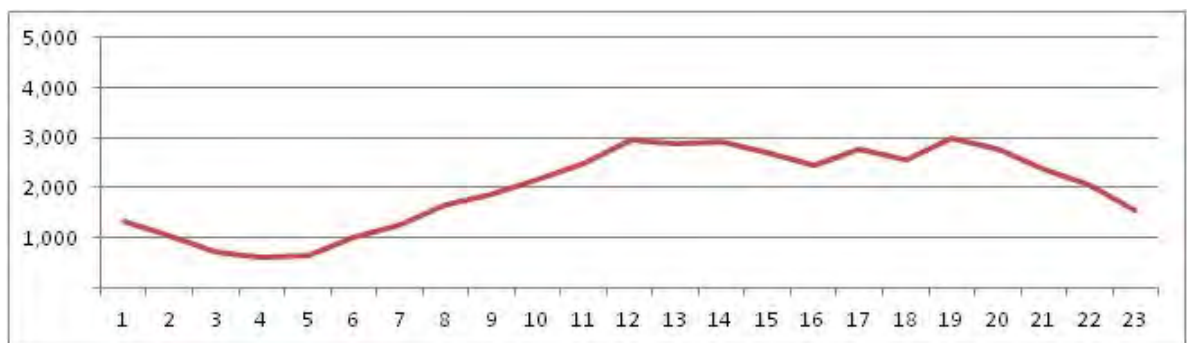

No.	Point	Towards
71	R.Humaita proximo n- 229	Botafogo

[Location]

[Weekday]

[Weekend]

No.	Point	Towards
72	Av D.Helder Camara prox.n-6742	Cascadura

[Location]

[Weekday]

[Weekend]