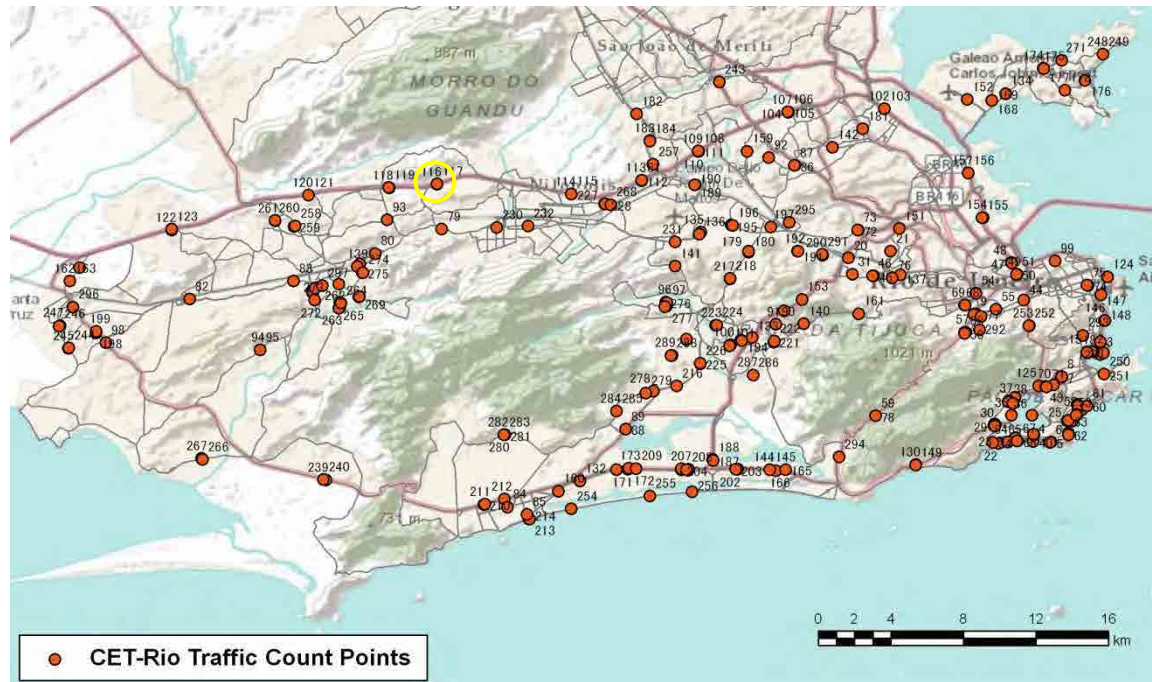

[Weekend]

No.	Point	Towards
115	Av.Brasil Km 30,4	Santa Cruz

[Location]

[Weekday]

[Weekend]

No.	Point	Towards
116	Av. Brasil, Km 35,3	Centro

[Location]

[Weekday]