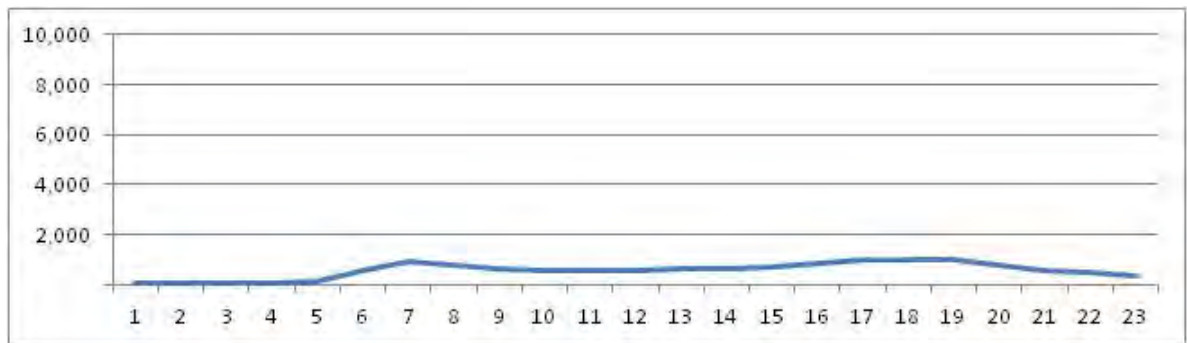

[Weekend]

No.	Point	Towards
239	Américas,28705	Guaratiba

[Location]

[Weekday]

[Weekend]

No.	Point	Towards
240	Américas,28705	Grota Funda

[Location]

[Weekday]