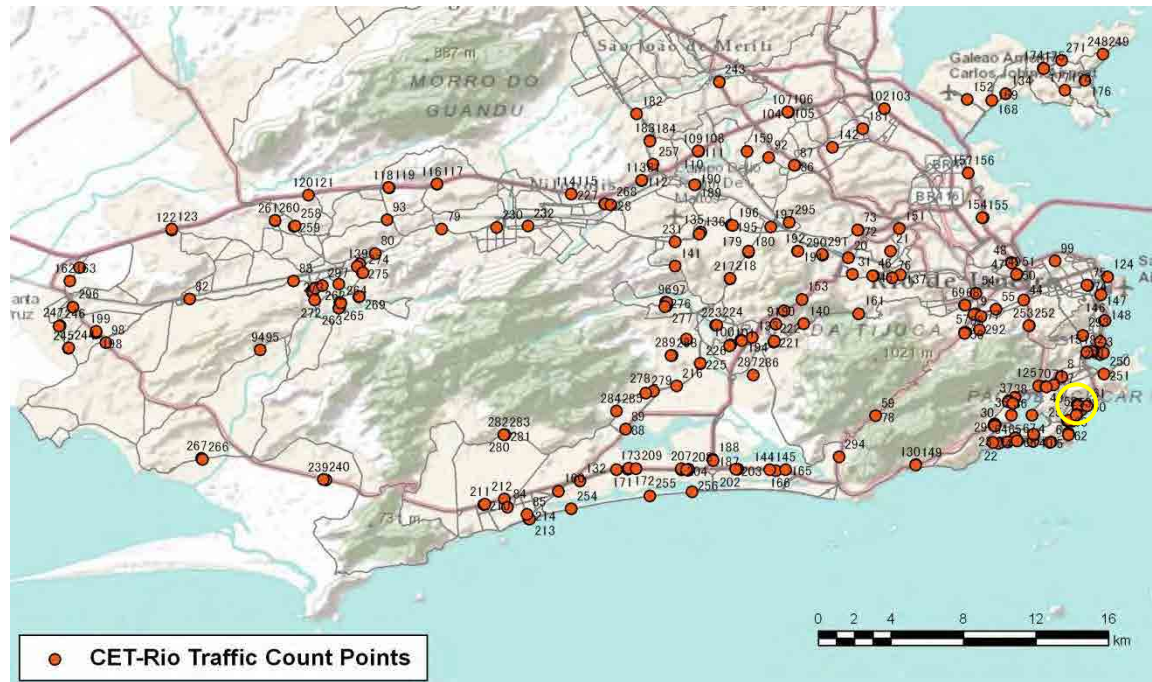

No.	Point	Towards
39	Rua Barao da Torre proximo ao n408	

[Location]

[Weekday]

[Weekend]

No.	Point	Towards
40	Rua Maria Quiteria proximo ao n74	

[Location]

[Weekday]

[Weekend]

No.	Point	Towards
41	Av Nossa Sra de Copacabana prox ao n574A	

[Location]

[Weekday]

[Weekend]

No.	Point	Towards
42	Rua Siqueira Campos proximo ao n53	

[Location]

[Weekday]

[Weekend]