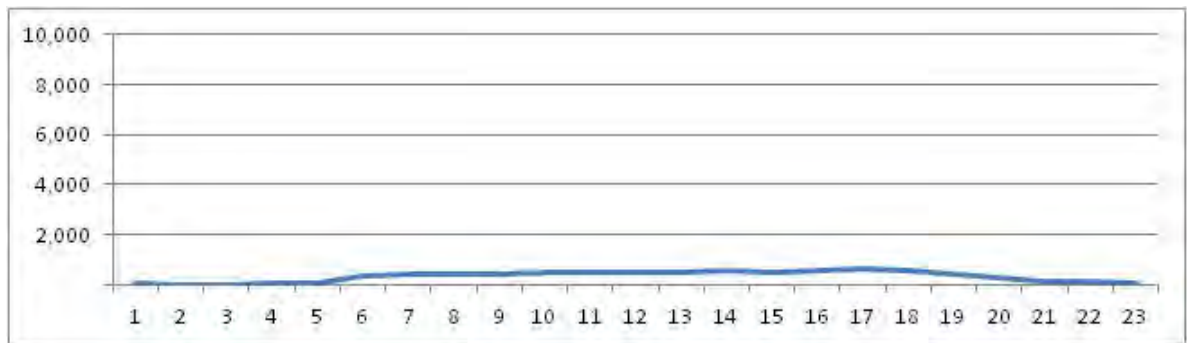

No.	Point	Towards
49	Av PedroII prox.Rua F.de Mello	Quinta

[Location]

[Weekday]

[Weekend]