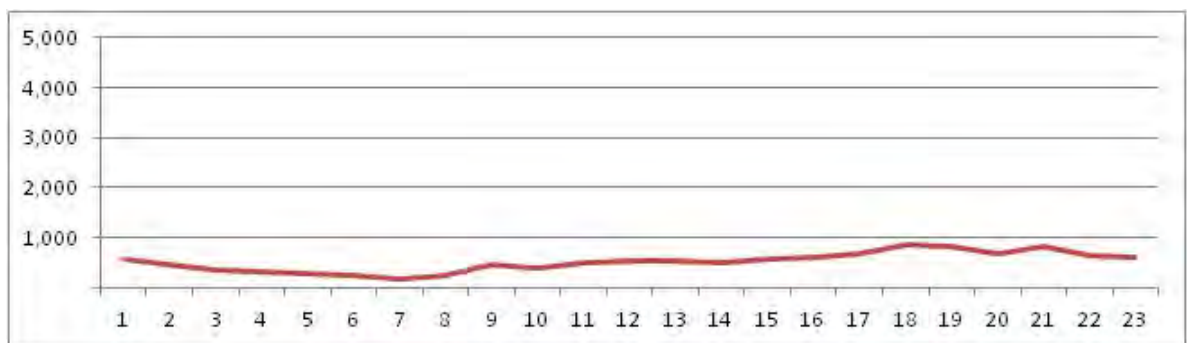

No.	Point	Towards
5	Av. Vieira Souto prox. n158	Leblon

[Location]

[Weekday]

[Weekend]

No.	Point	Towards
6	Av. Vieira Souto prox. n164	Copacabana

[Location]

[Weekday]

[Weekend]