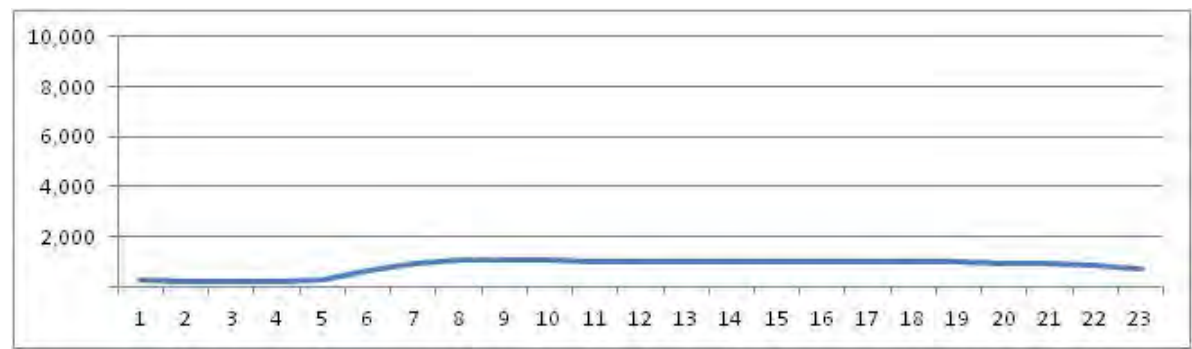

No.	Point	Towards
41	Av Nossa Sra de Copacabana prox ao n574A	

[Location]

[Weekday]

[Weekend]