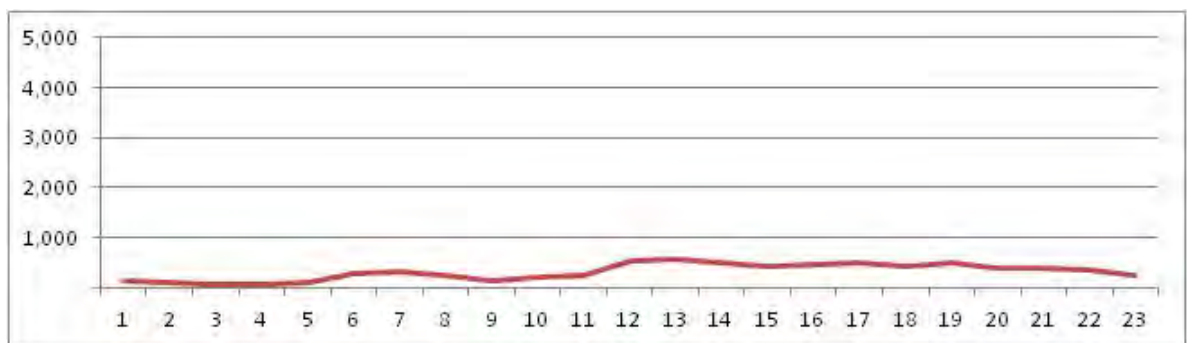

No.	Point	Towards
91	Est. do Pau Ferro, prox ao n 893	Est. do Guanumbi

[Location]

[Weekday]

[Weekend]

No.	Point	Towards
92	Est. Barro Vermelho, prox n 1468	Colégio

[Location]

[Weekday]

[Weekend]