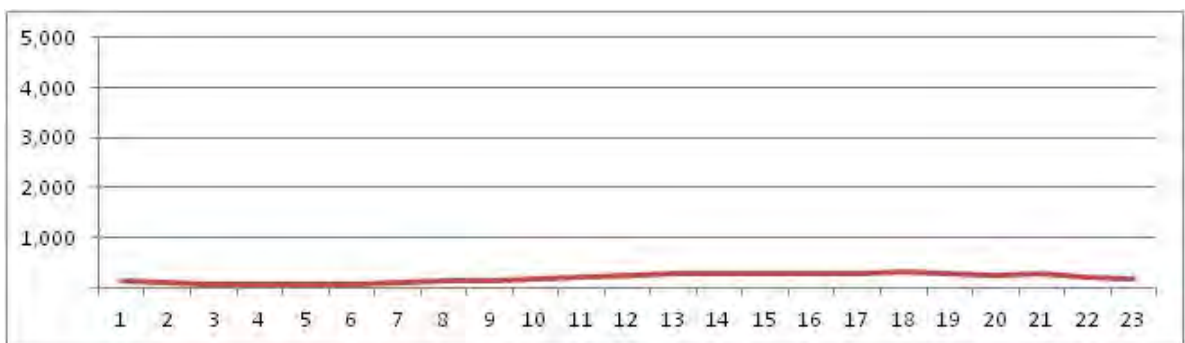

No.	Point	Towards
17	Rua Siqueira Campos prox n85 e Barata Ribeiro	

[Location]

[Weekday]

[Weekend]

No.	Point	Towards
18	R Farani prox canteiro central Praia Botafogo	

[Location]

[Weekday]

[Weekend]