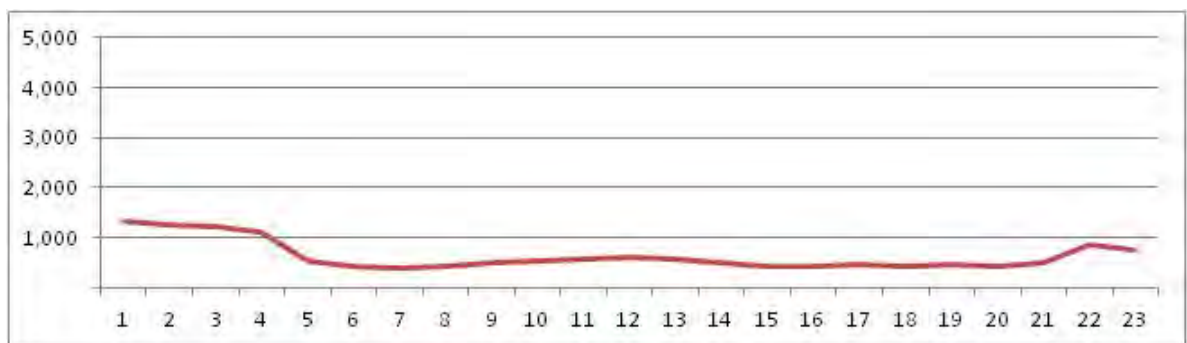

No.	Point	Towards
73	Av D.Helder Camara prox.n-6742	Pilares

[Location]

[Weekday]

[Weekend]

No.	Point	Towards
74	Av Rep. do Paraguai	Pca Tiradentes

[Location]

[Weekday]

[Weekend]