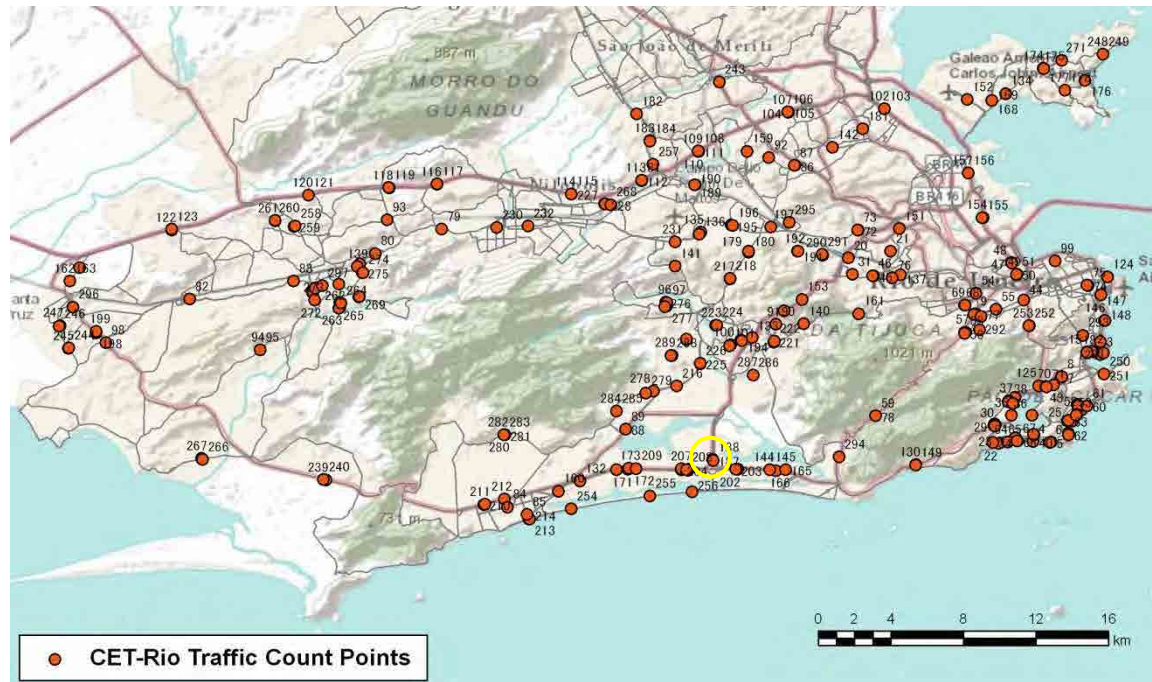

No.	Point	Towards
187	Ayrton Senna,1850	Central-JPA

[Location]