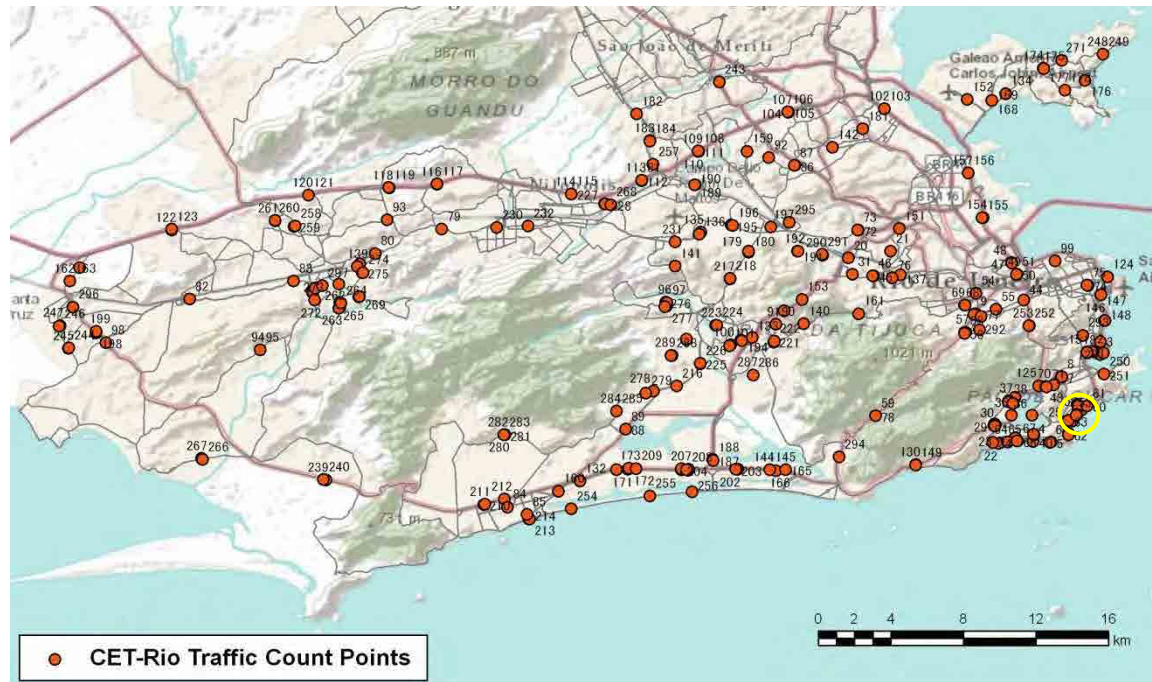

No.	Point	Towards
12	Av. Atlantica prox. n3056	Leme

[Location]