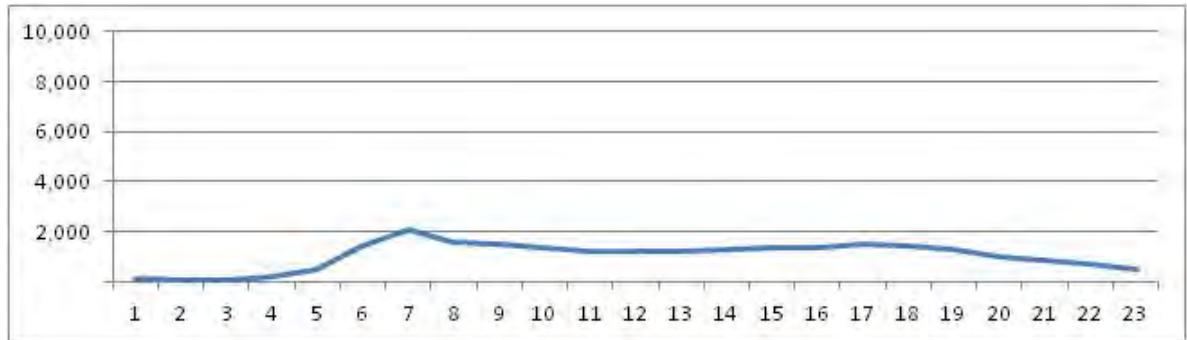

[Weekend]

No.	Point	Towards
123	Av. Brasil, Km 54,4	Santa Cruz

[Location]

[Weekday]

[Weekend]

No.	Point	Towards
124	Av. Pres. Kubitschek	Aterro

[Location]

[Weekday]