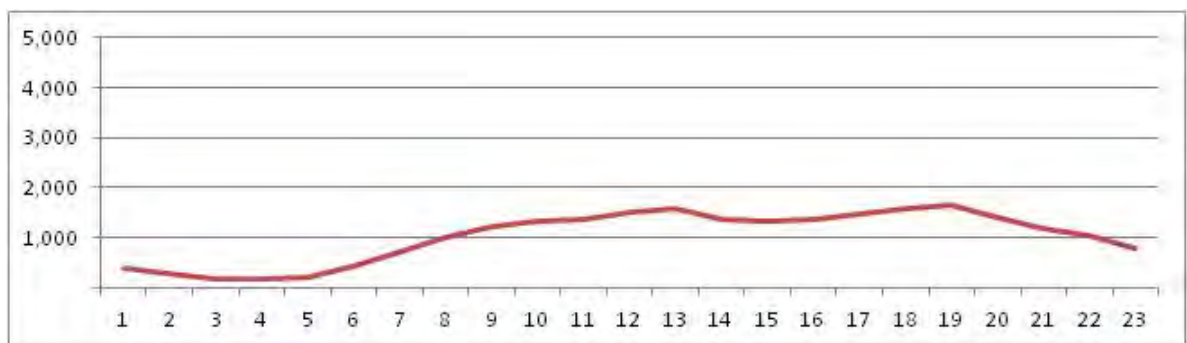

No.	Point	Towards
89	Av. Salvador Allende, prox portao 3	Recreio

[Location]

[Weekday]

[Weekend]

No.	Point	Towards
90	Est. do Pau Ferro, prox ao n 893	Linha Amarela

[Location]

[Weekday]

[Weekend]