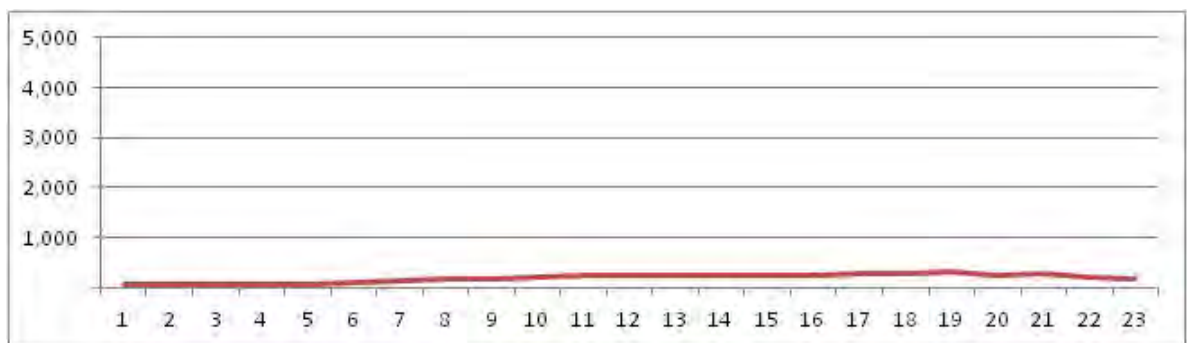

No.	Point	Towards
83	Av. Cesario de Mello, prox n 4.408	Bangu

[Location]

[Weekday]

[Weekend]

No.	Point	Towards
84	Av Genaro de Carvalho, prox n 2.332	Barra da Tijuca

[Location]

[Weekday]

[Weekend]