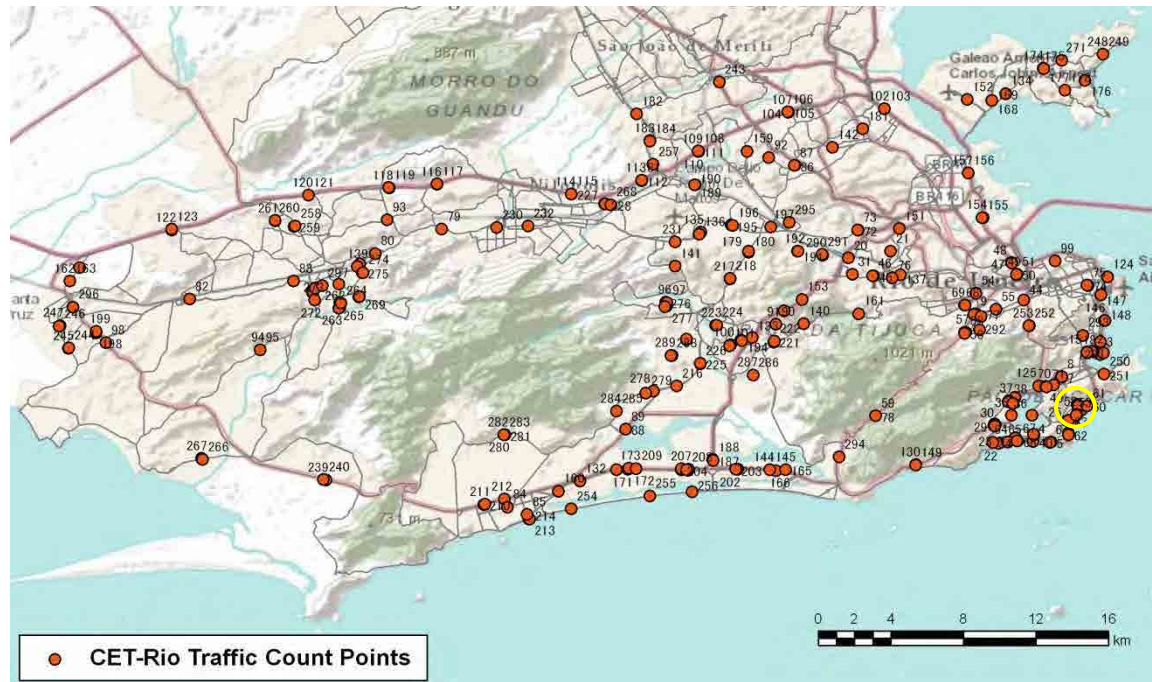

No.	Point	Towards
15	Praia Botafogo prox. n210 e R. Farani	

[Location]