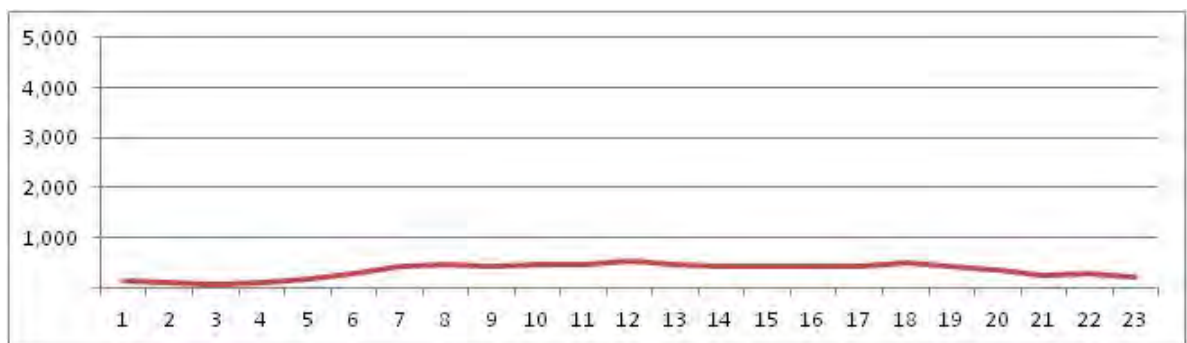

No.	Point	Towards
81	AV Brasil, Alca acesso Est. Engenho Novo	Centro

[Location]

[Weekday]

[Weekend]