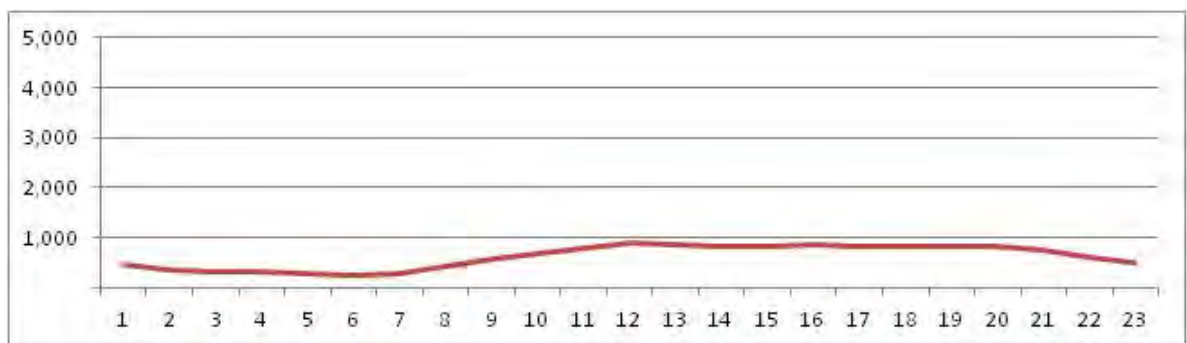

No.	Point	Towards
39	Rua Barao da Torre proximo ao n408	

[Location]

[Weekday]

[Weekend]

No.	Point	Towards
40	Rua Maria Quiteria proximo ao n74	

[Location]

[Weekday]

[Weekend]