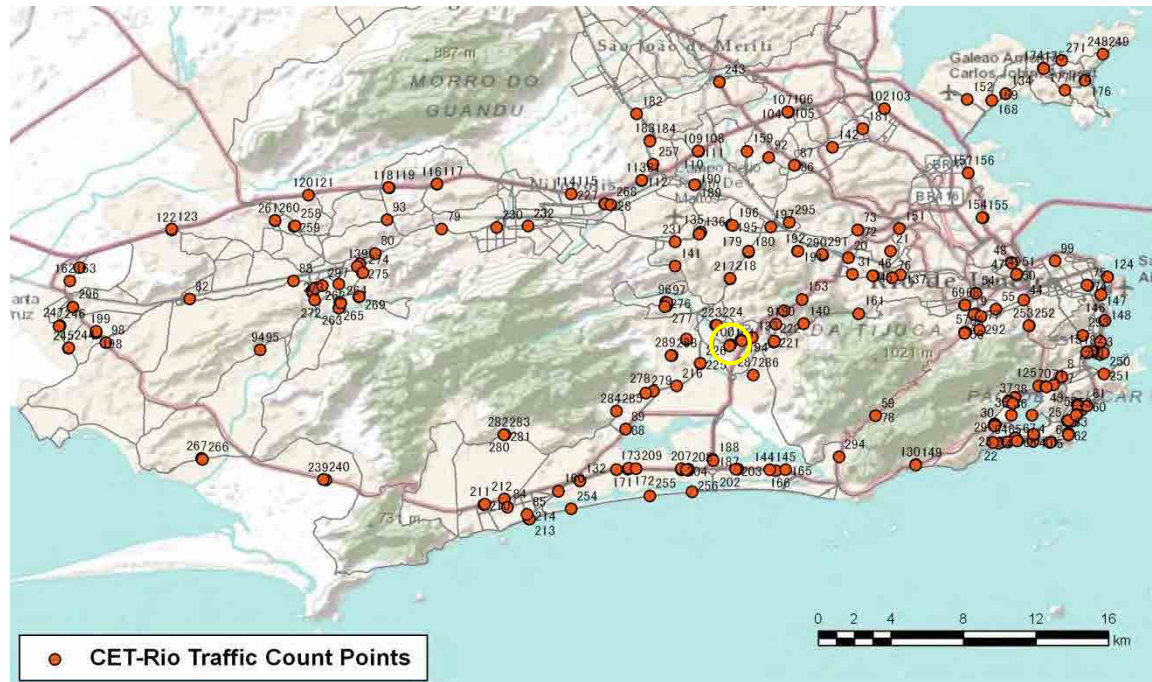

No.	Point	Towards
101	Rua Retiro dos Artistas, prox. n 1.420	R. Edgard Werneck

[Location]