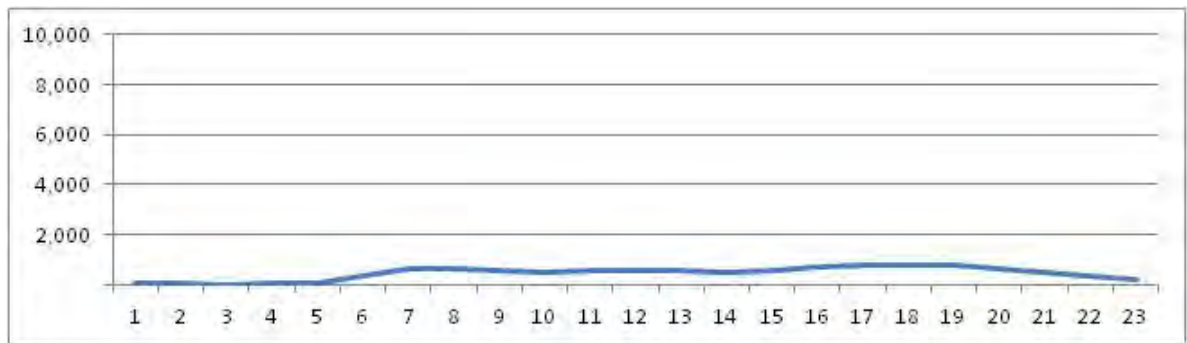

No.	Point	Towards
57	R Conde de Bonfim prox. n-690	Usina

[Location]

[Weekday]

[Weekend]