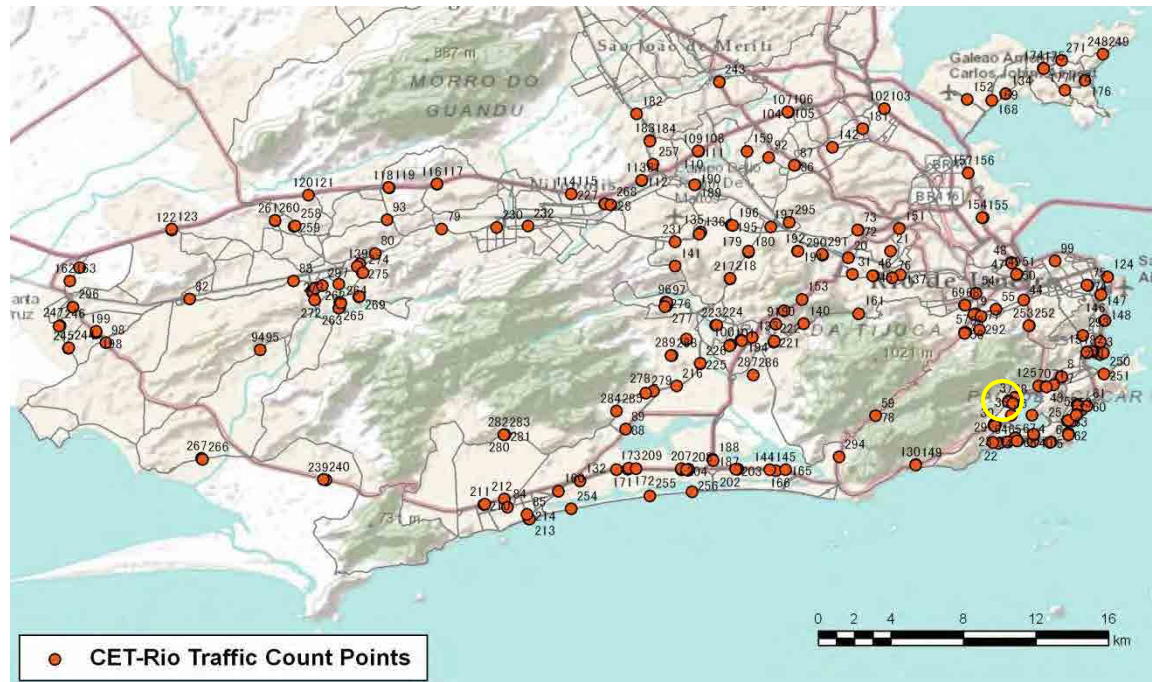

No.	Point	Towards
35	Av Lineu de Paula Machado proximo ao n-720	

[Location]

[Weekday]

[Weekend]

No.	Point	Towards
36	R. Pacheco Leao prox. n-38	Gavea

[Location]

[Weekday]

[Weekend]

No.	Point	Towards
37	R. J. Botânico prox. n-746 Leao	Gavea

[Location]

[Weekday]

[Weekend]

No.	Point	Towards
38	R J.Botanicoprox.R Gal Garzon	J.Botanico

[Location]

[Weekday]

[Weekend]

No.	Point	Towards
39	Rua Barao da Torre proximo ao n408	

[Location]

[Weekday]

[Weekend]

No.	Point	Towards
40	Rua Maria Quiteria proximo ao n74	

[Location]

[Weekday]

[Weekend]