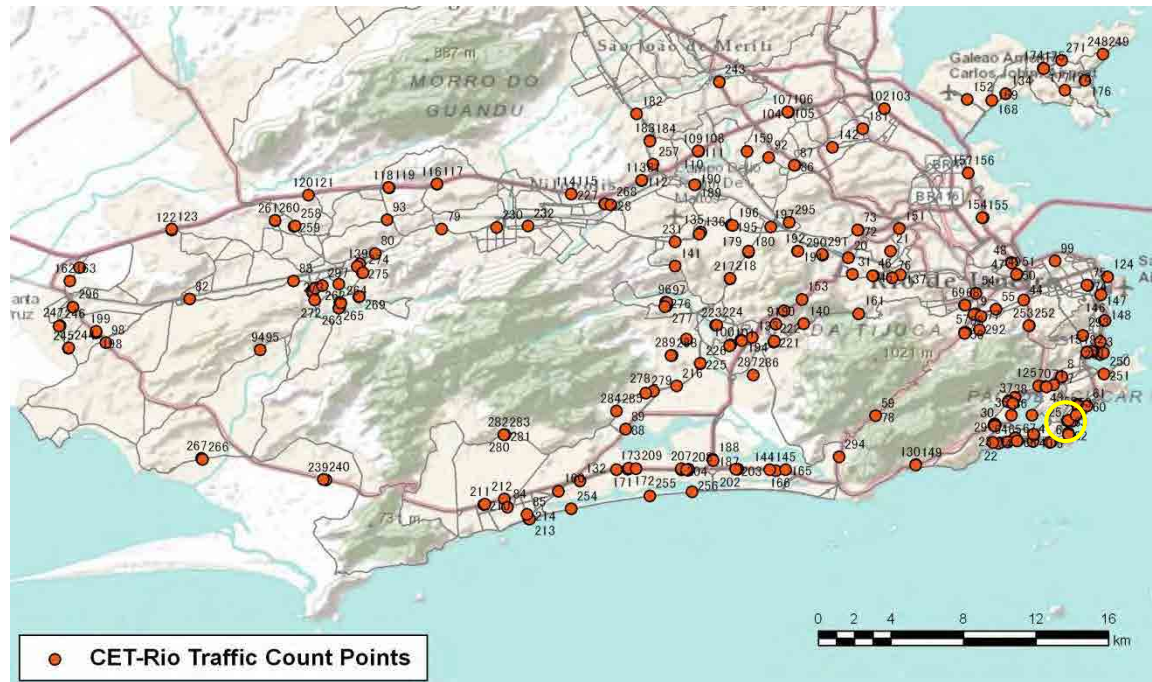

No.	Point	Towards
21	R Cirne Maia proximo n31	

[Location]

[Weekday]

[Weekend]

No.	Point	Towards
22	Av Delfim Moreira prox ao n820	Niemeyer

[Location]

[Weekday]

[Weekend]

No.	Point	Towards
23	Av Defin Moreira prox n900	Ipanema

[Location]

[Weekday]

[Weekend]

No.	Point	Towards
24	Av N. S. de Copacabana prox ao n956	

[Location]

[Weekday]

[Weekend]

No.	Point	Towards
25	Rua Bolivar prox ao n45	

[Location]

[Weekday]

[Weekend]

No.	Point	Towards
26	R. Mario Ribeiro proximo a Av. Rodrigo Otavio	

[Location]

[Weekday]

[Weekend]