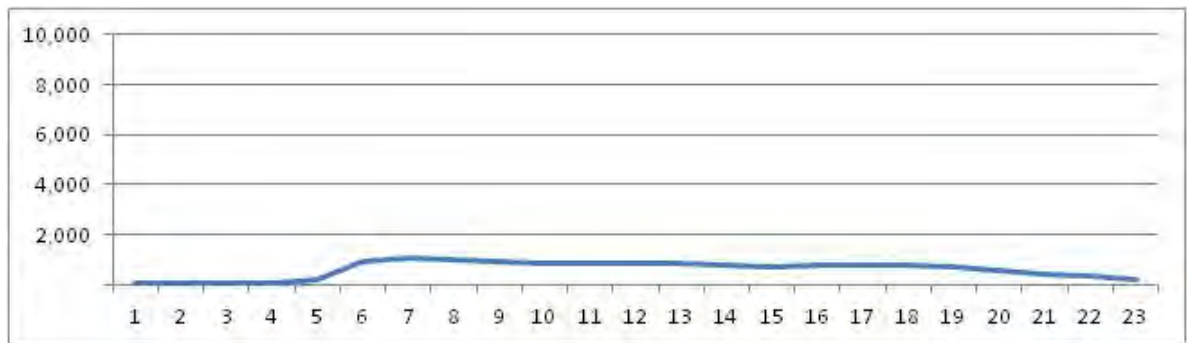

No.	Point	Towards
85	Av. Gláucio Gil, próx Av. Hermes de Lima	Praia

[Location]

[Weekday]

[Weekend]