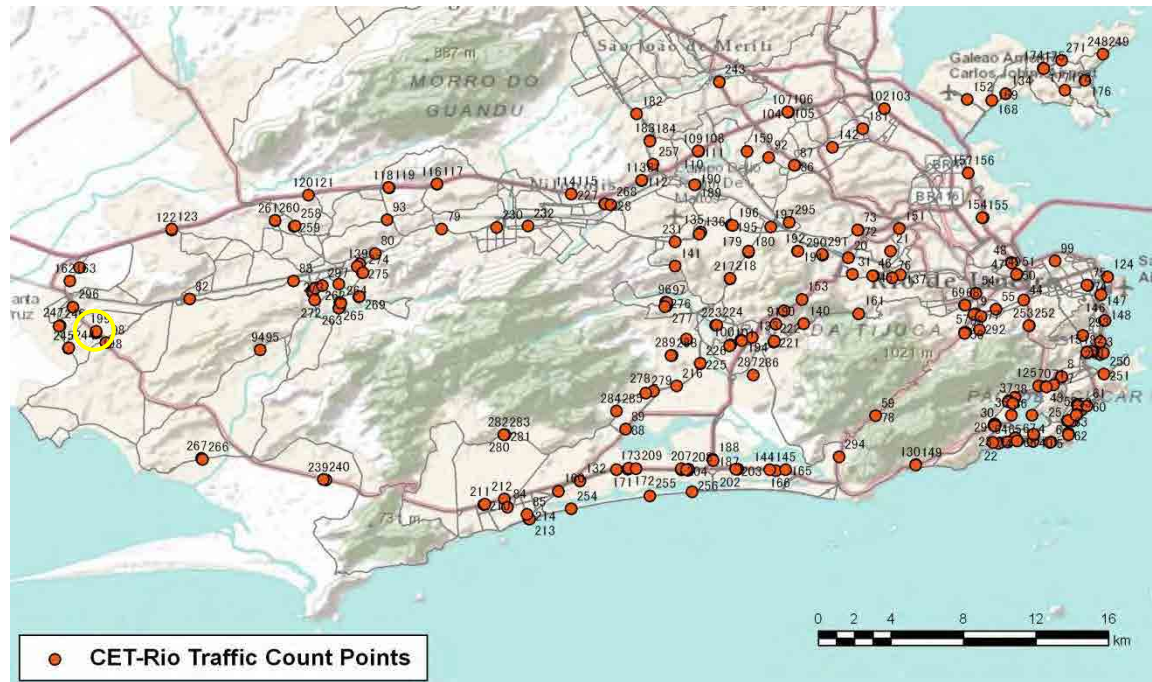

No.	Point	Towards
199	Felipe Cardoso,777	Av.Brasil

[Location]