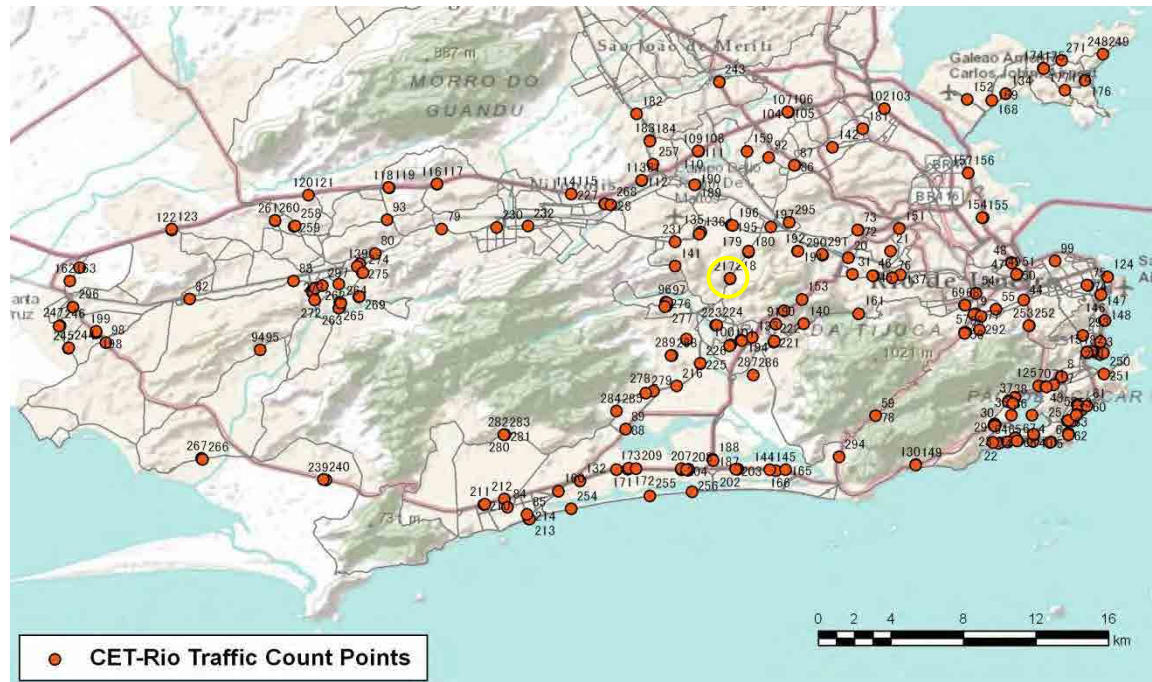

No.	Point	Towards
217	Candido Benício,2973	Campinho

[Location]