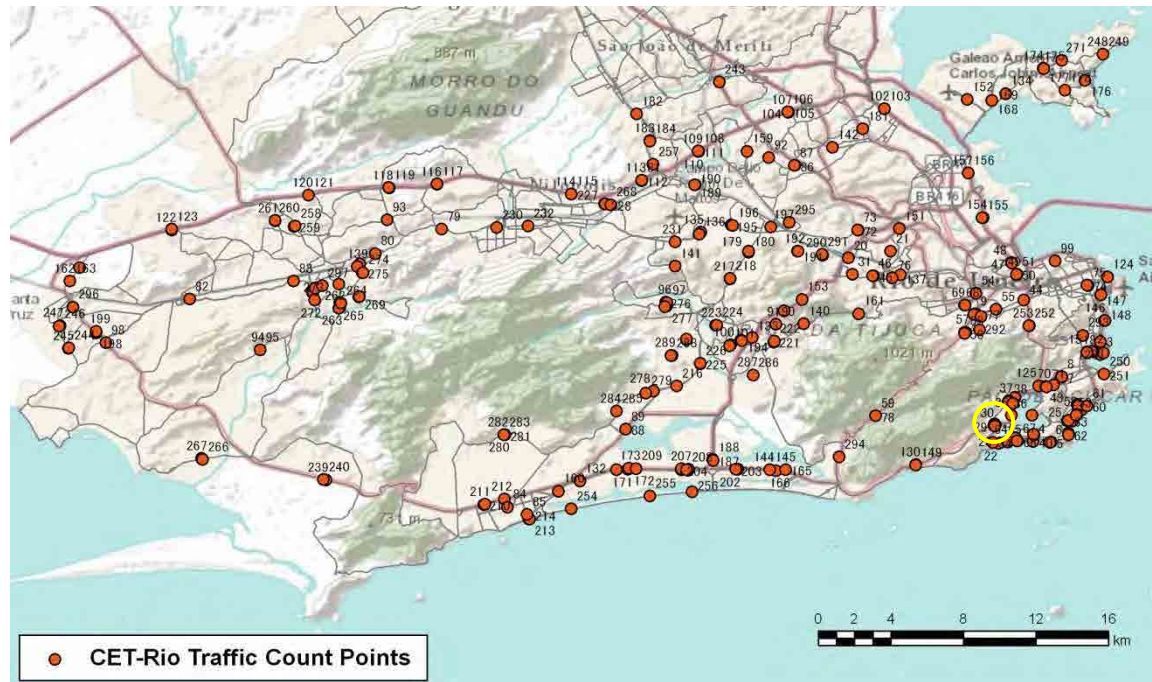

No.	Point	Towards
27	Av Pe Leonel França prox R Visc de Albuquerque	

[Location]