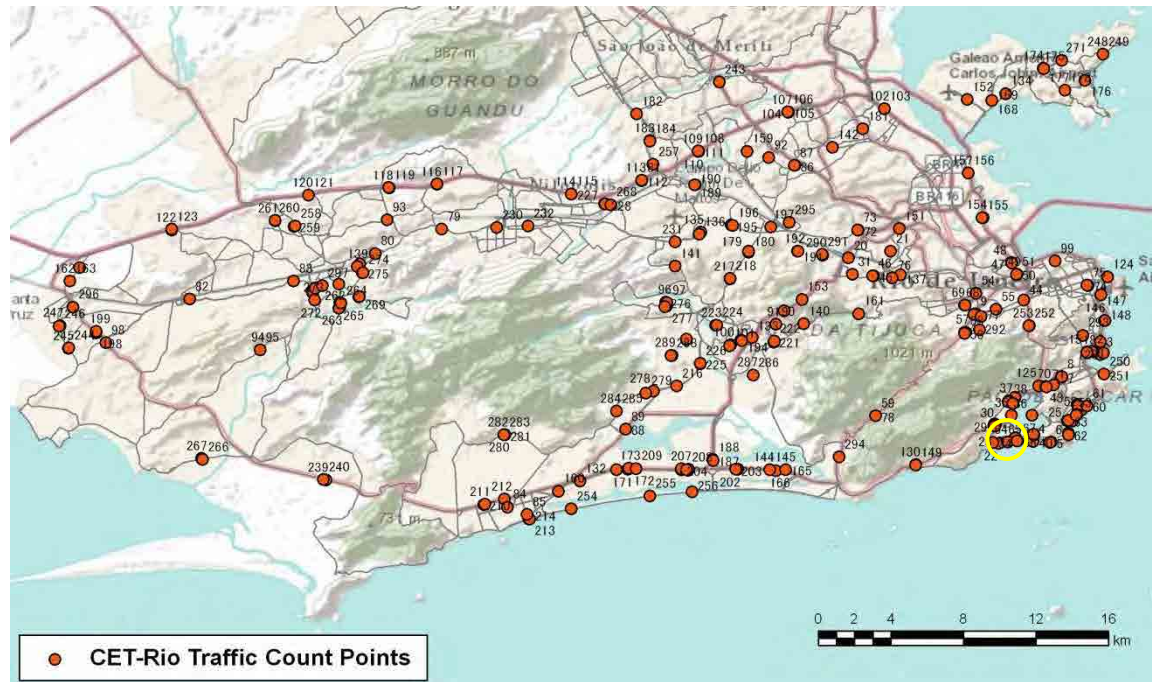

No.	Point	Towards
61	Av Atlântica próx. nº1936	Ipanema

[Location]

[Weekday]

[Weekend]

No.	Point	Towards
62	Av Atlântica próx. n°3846	Ipanema

[Location]

[Weekday]

[Weekend]

No.	Point	Towards
63	Av Atlântica próx. n°3880	Leme

[Location]

[Weekday]

[Weekend]

No.	Point	Towards
64	Av.Delfim Moreira prox. n-426	Niemeyer

[Location]

[Weekday]

[Weekend]

No.	Point	Towards
65	Av.Delfim Moreira prox. n-426	Ipanema

[Location]

[Weekday]

[Weekend]

No.	Point	Towards
66	Av Vieira Souto próx. n°718	Leblon

[Location]

[Weekday]

[Weekend]