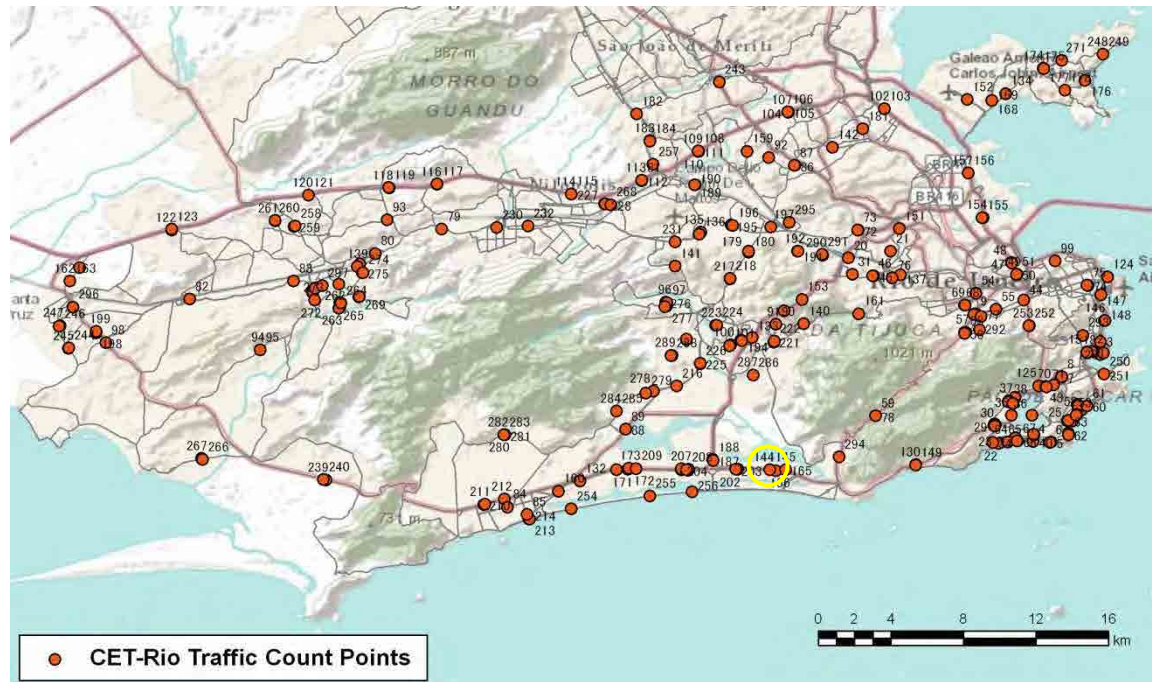

[Weekend]

No.	Point	Towards
143	Av.Epitáfio Pessoa	Leblon

[Location]

[Weekday]

[Weekend]

No.	Point	Towards
144	Av.das Américas - Próx. n.2.901	Central - Centro

[Location]

[Weekday]