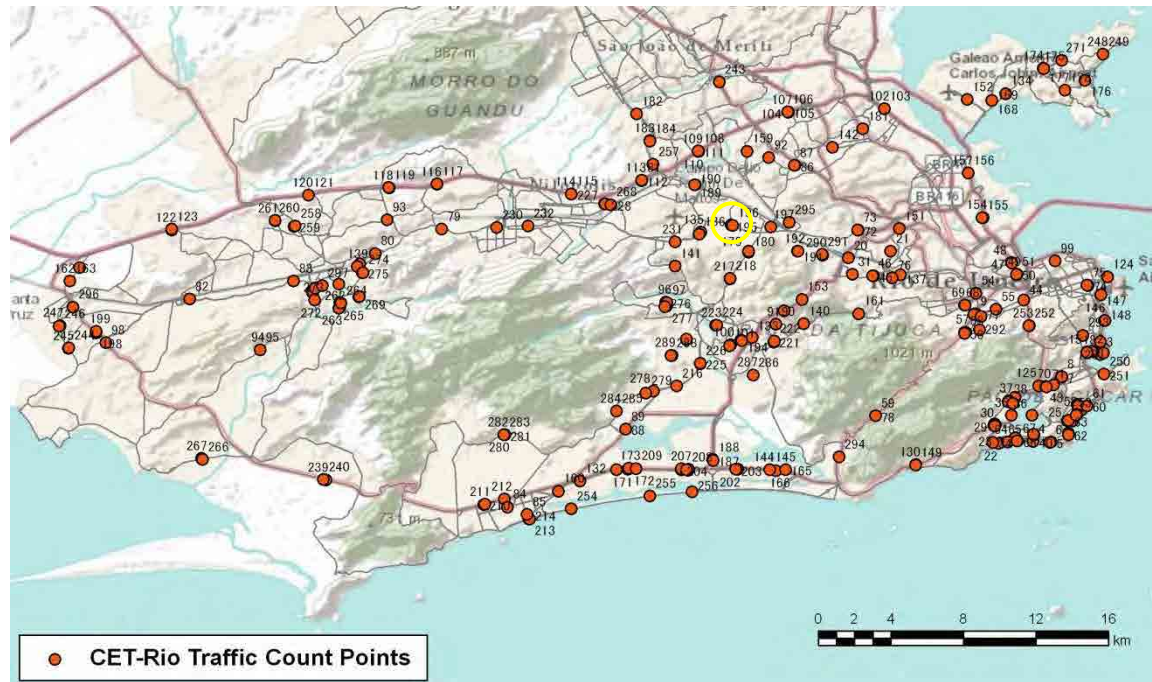

[Weekend]

No.	Point	Towards
195	Estr.Int.Magalhães,635	Campinho

[Location]

[Weekday]

[Weekend]

No.	Point	Towards
196	Estr.Int.Magalhães,610	Sulacap

[Location]

[Weekday]