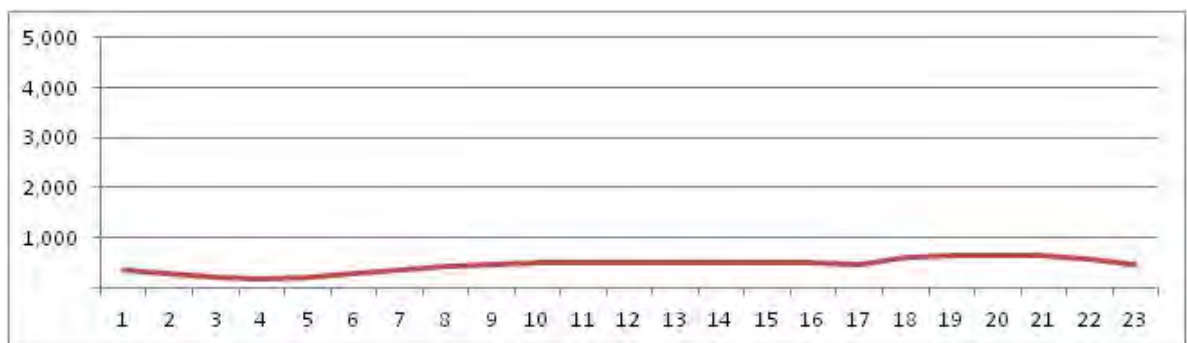

No.	Point	Towards
45	R. Dias da Cruz prox. n358	Eng Dentro

[Location]

[Weekday]

[Weekend]

No.	Point	Towards
46	Rua Dias da Cruz prox. n384	Meier

[Location]

[Weekday]

[Weekend]