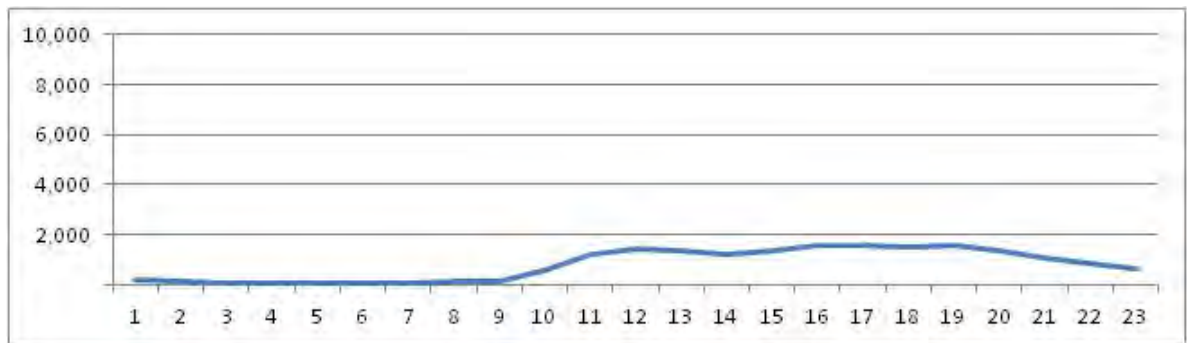

No.	Point	Towards
64	Av.Delfim Moreira prox. n-426	Niemeyer

[Location]

[Weekday]

[Weekend]