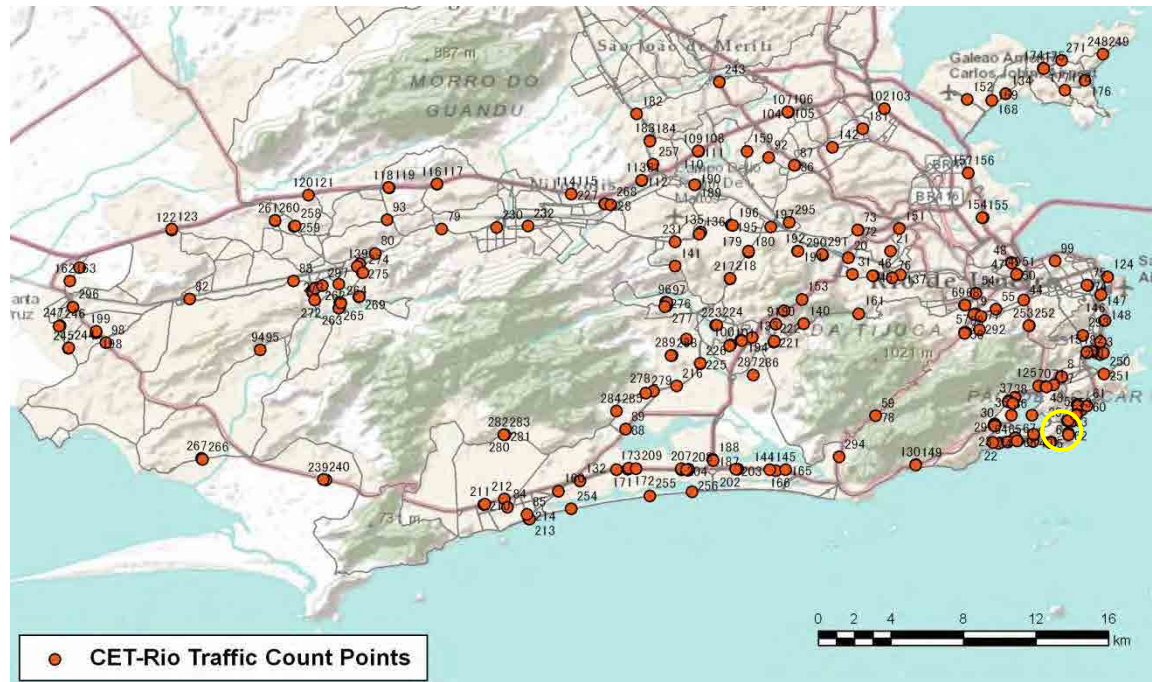

No.	Point	Towards
5	Av. Vieira Souto prox. n158	Leblon

[Location]

[Weekday]

[Weekend]

No.	Point	Towards
6	Av. Vieira Souto prox. n164	Copacabana

[Location]

[Weekday]

[Weekend]