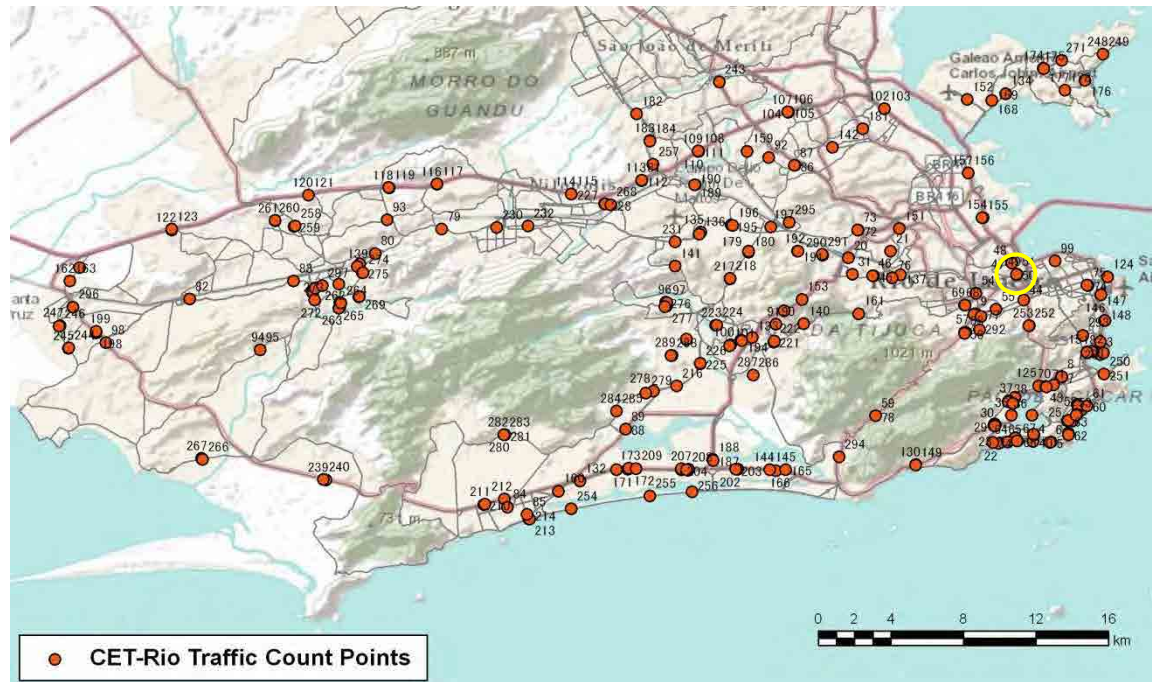

No.	Point	Towards
47	Campo de Sao Cristovao prox. a Rua Escobar	

[Location]

[Weekday]

[Weekend]

No.	Point	Towards
48	R Escobar proximo ao n-84 e a R Santos Lima	

[Location]

[Weekday]

[Weekend]

No.	Point	Towards
49	Av PedroII prox.Rua F.de Mello	Quinta

[Location]

[Weekday]

[Weekend]

No.	Point	Towards
50	Av PedroII prox.n219	Av Franc.Bicalho

[Location]

[Weekday]

[Weekend]

No.	Point	Towards
51	R. Figueira de Mello x Av. Pedro II	

[Location]

[Weekday]

[Weekend]

No.	Point	Towards
52	Av Atlantica proximo n-2616	Ipanema

[Location]

[Weekday]

[Weekend]