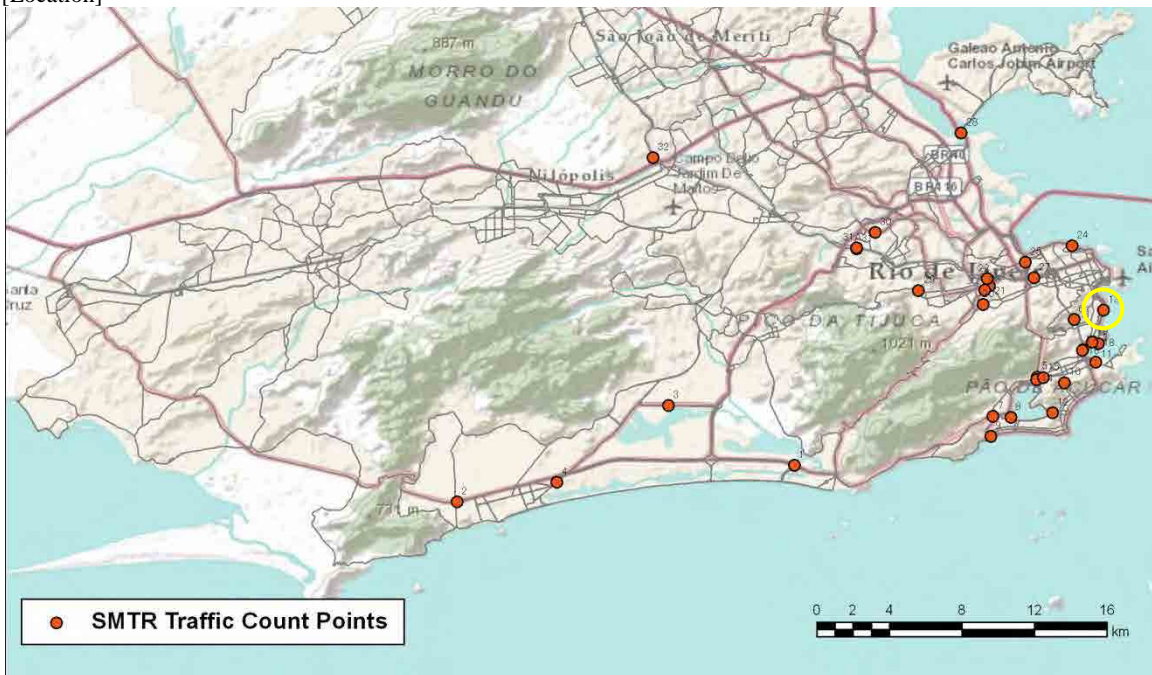

[Location]

[001-Copacabana]

[002-Lagoa]

Post	Local	Volumetric count	
		Date	Duration
13	AterrodoFlamengo	26/09/2011	16:00 - 19:59

[Location]

[001-Centro]

[002-Copacabana]

Post	Local	Volumetric count	
		Date	Duration
14	JardimBotanico	27/09/2011	06:00 - 19:59