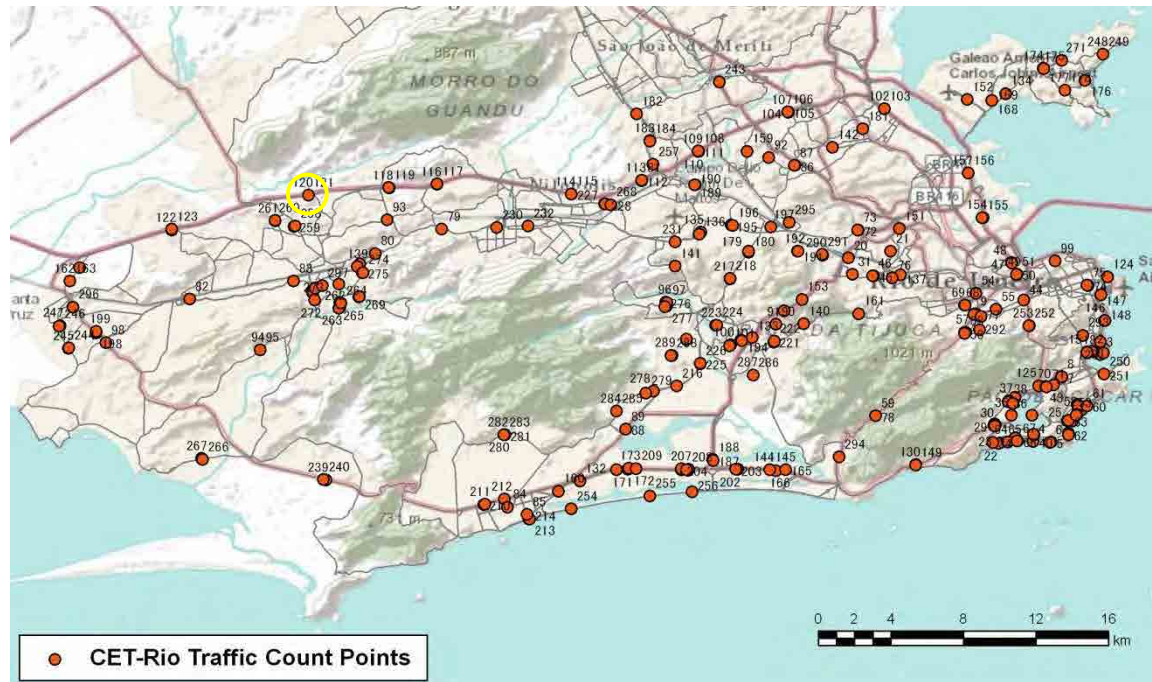

[Weekend]

No.	Point	Towards
119	Av.Brasil Km 40	Santa Cruz

[Location]

[Weekday]

[Weekend]

No.	Point	Towards
120	Av. Brasil, Km 45	Centro

[Location]

[Weekday]