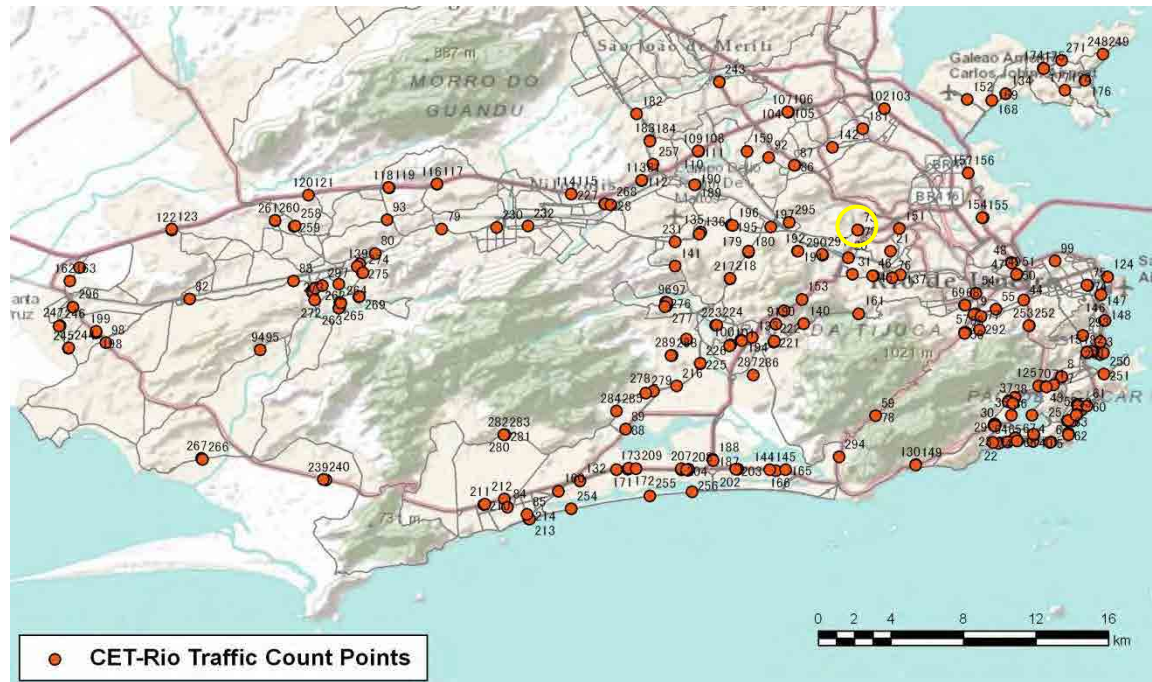

No.	Point	Towards
71	R.Humaita proximo n- 229	Botafogo

[Location]

[Weekday]

[Weekend]

No.	Point	Towards
72	Av D.Helder Camara prox.n-6742	Cascadura

[Location]

[Weekday]

[Weekend]