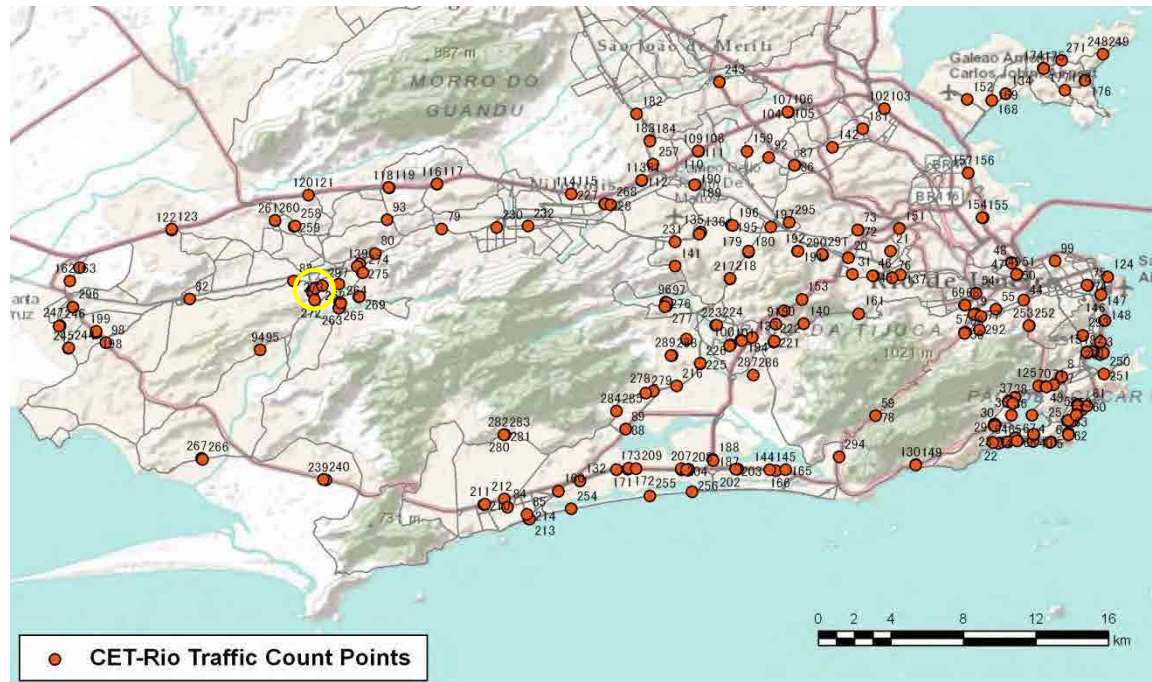

No.	Point	Towards
235	Baicuru,44	Campo Grande

[Location]