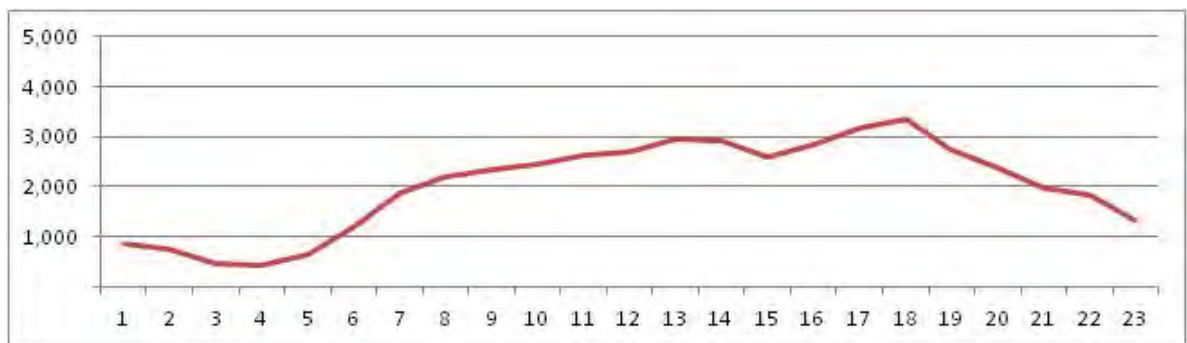

No.	Point	Towards
153	Linha Amarela Km 5,6	Fundão

[Location]

[Weekday]

[Weekend]