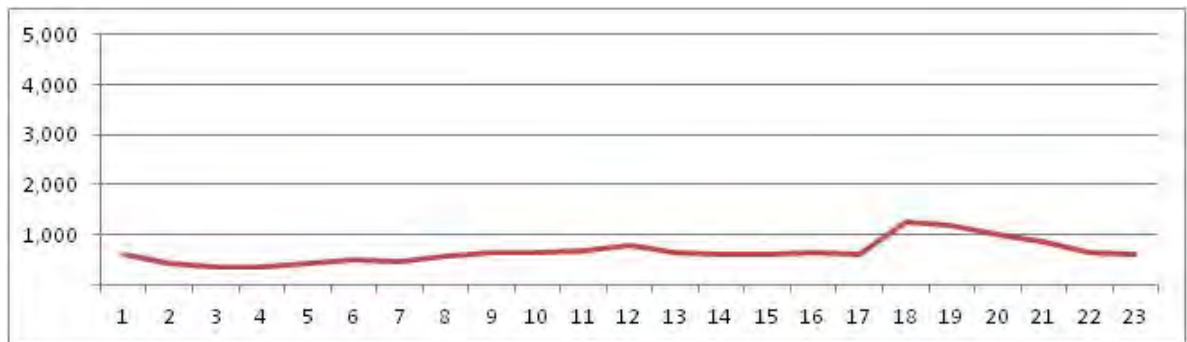

No.	Point	Towards
146	Infante Dom Henrique - Km1	Centro

[Location]

[Weekday]

[Weekend]