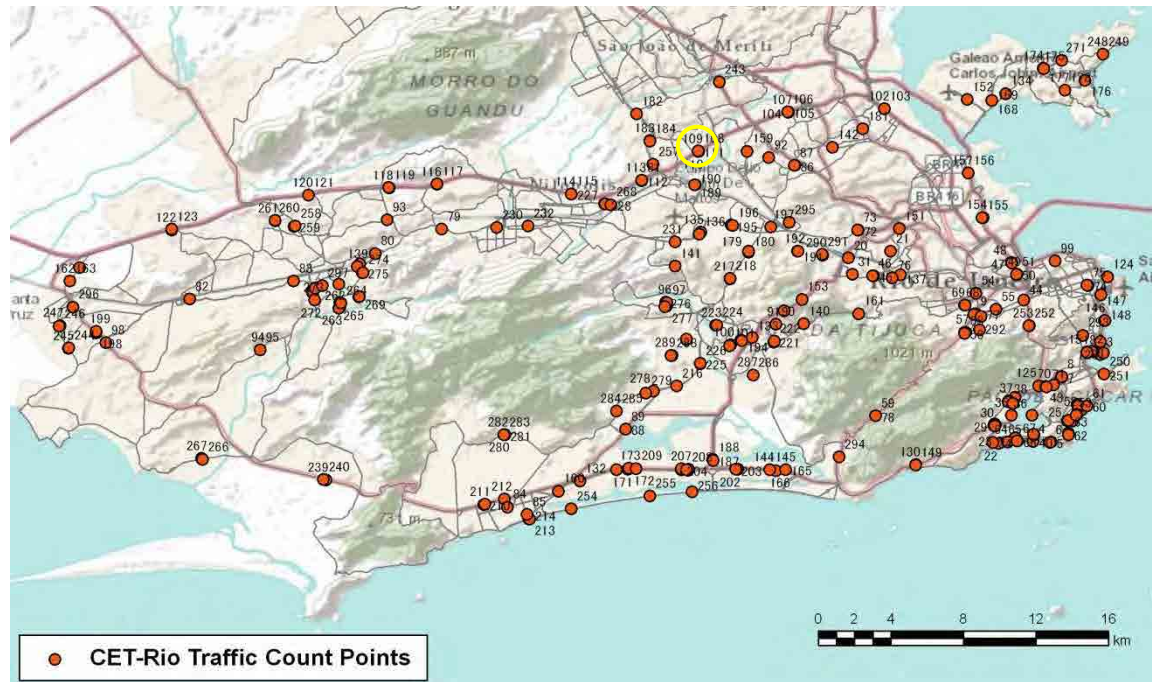

No.	Point	Towards
109	Av. Brasil km 24,3	Pista Lateral Sentido Centro

[Location]