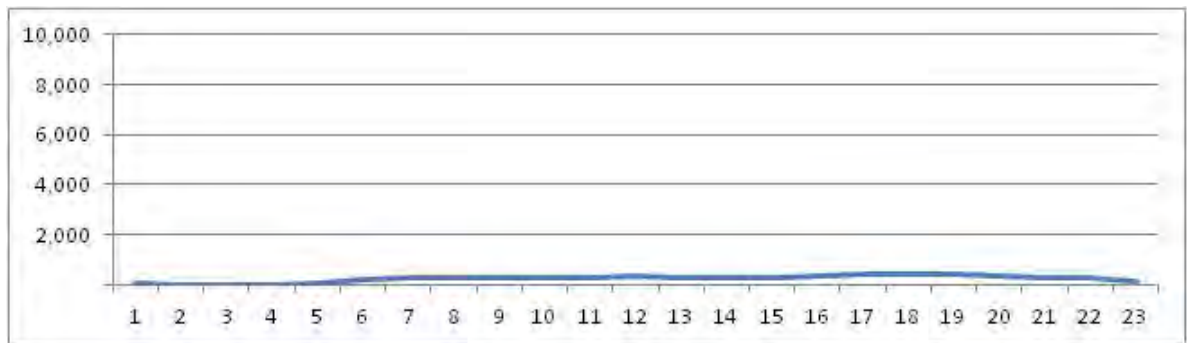

No.	Point	Towards
99	Rua Rivadavia Correa, prox ao n 163	Av. Rodrigues Alves

[Location]

[Weekday]

[Weekend]

No.	Point	Towards
100	Rua Retiro dos Artistas, prox. n 1.420	Retiro dos Artistas

[Location]

[Weekday]