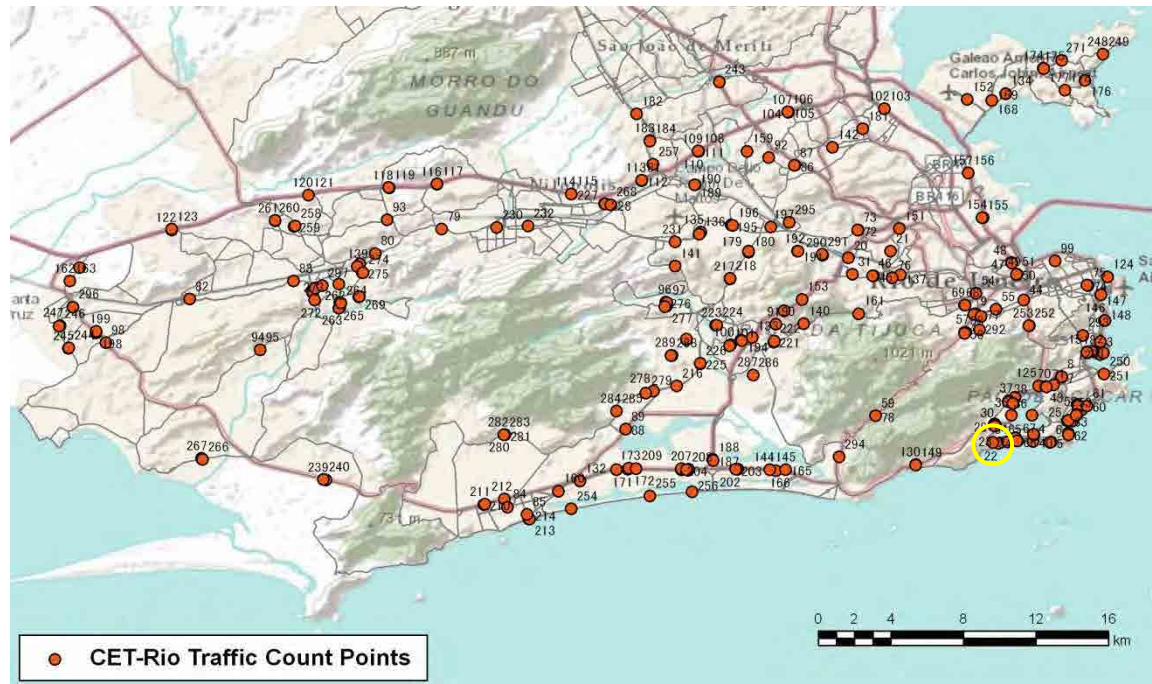

No.	Point	Towards
23	Av Defin Moreira prox n900	Ipanema

[Location]

[Weekday]