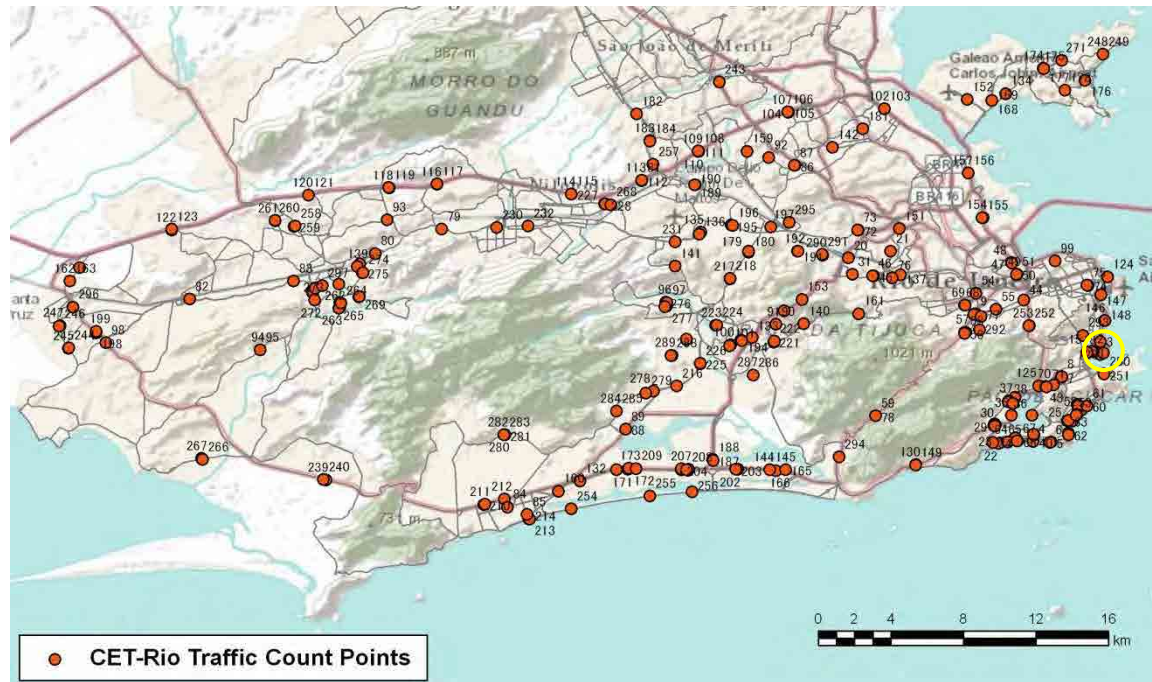

No.	Point	Towards
127	Av Rui Barbosa, próx. n°566	Centro

[Location]