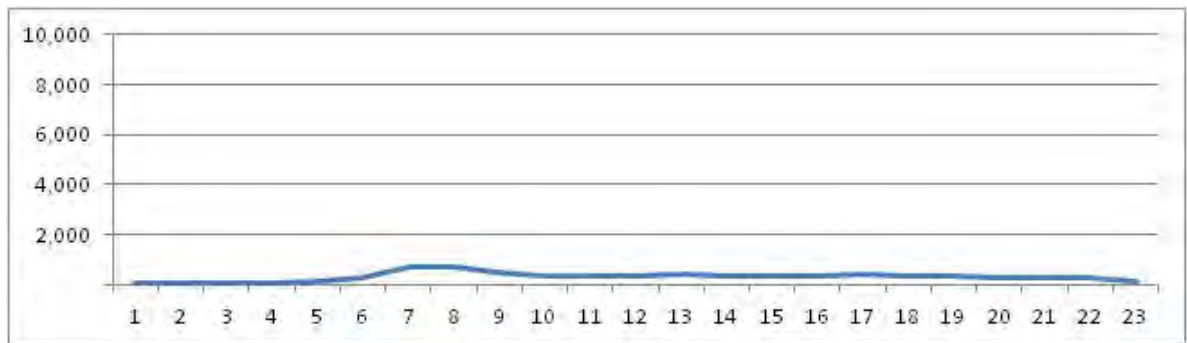

[Weekend]

No.	Point	Towards
219	André Rocha,2630	Curicica

[Location]

[Weekday]

[Weekend]

No.	Point	Towards
220	André Rocha,2630	Taquara

[Location]

[Weekday]