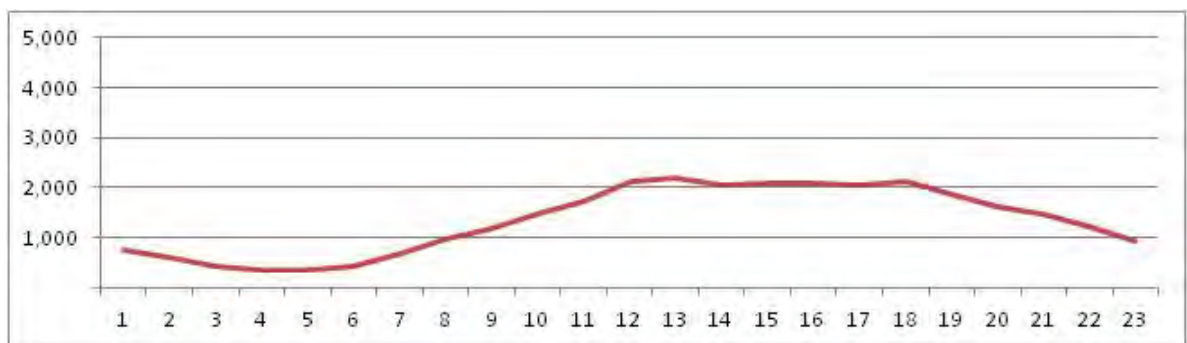

[Weekend]

No.	Point	Towards
145	Av. das Américas - Próx. n.2901	Recreio

[Location]

[Weekday]

[Weekend]

No.	Point	Towards
146	Infante Dom Henrique - Km1	Centro

[Location]

[Weekday]