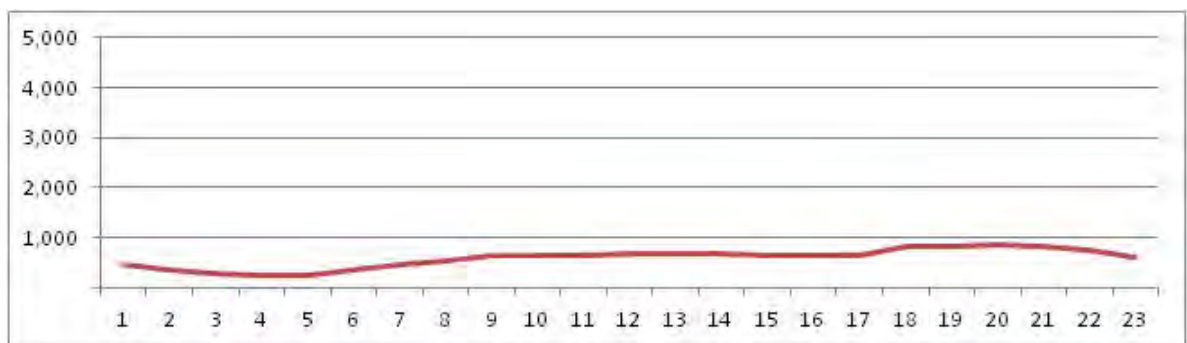

No.	Point	Towards
45	R. Dias da Cruz prox. n358	Eng Dentro

[Location]

[Weekday]

[Weekend]

No.	Point	Towards
46	Rua Dias da Cruz prox. n384	Meier

[Location]

[Weekday]

[Weekend]