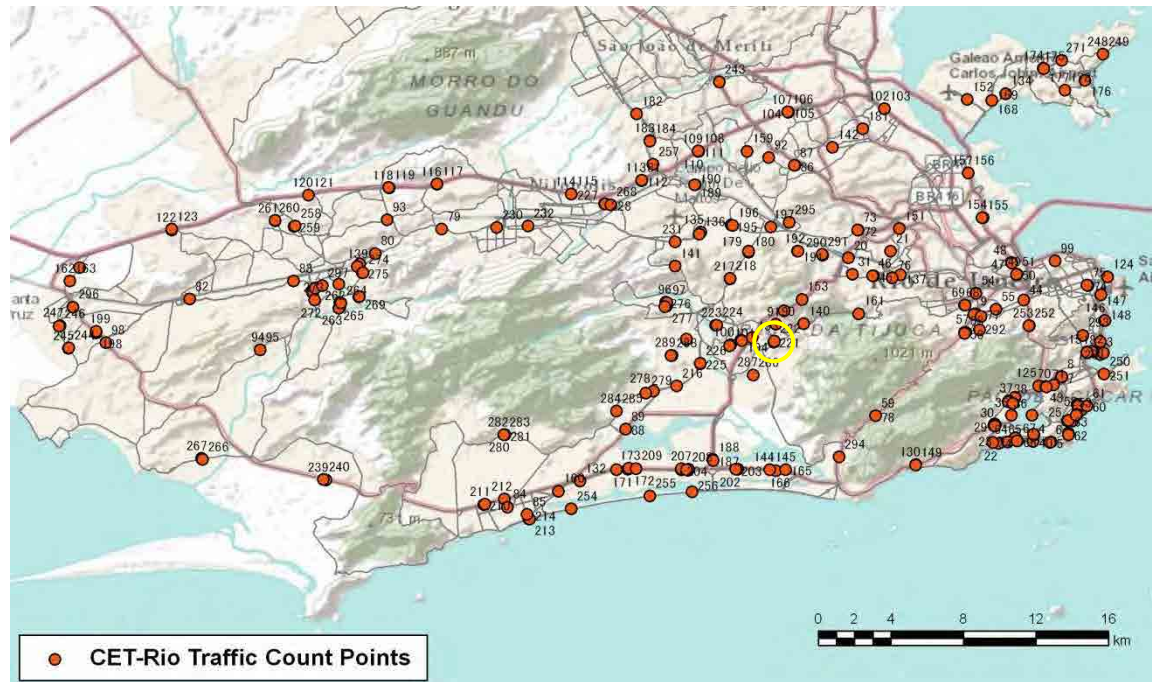

No.	Point	Towards
221	Estr. Tres Rios,876	Grajaú

[Location]