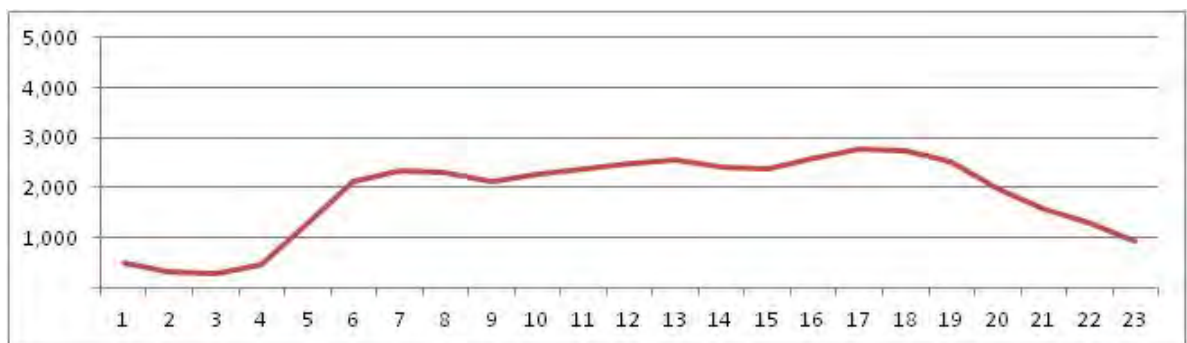

No.	Point	Towards
104	Av. Brasil Km 18,8	Pista Central Sentido Centro

[Location]

[Weekday]

[Weekend]