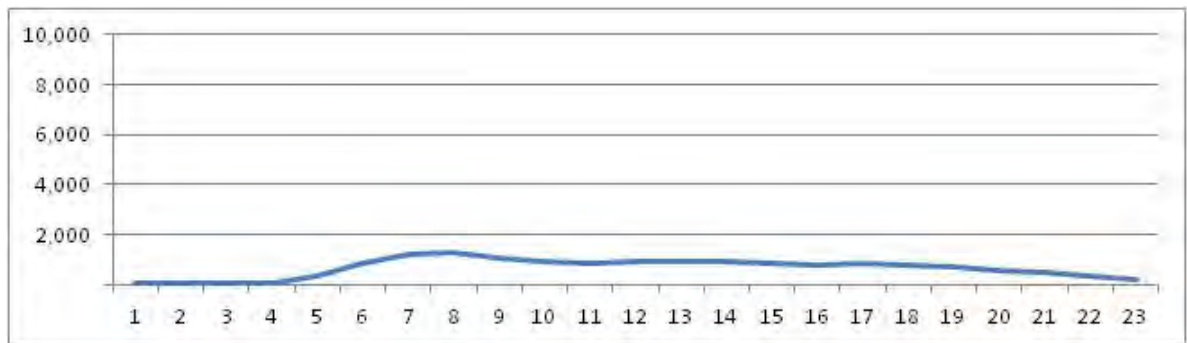

[Weekend]

No.	Point	Towards
133	Linha Amarela Km 14 - Fx -1	Barra

[Location]

[Weekday]

[Weekend]

No.	Point	Towards
134	Est. do Galeão - Prox. n. 4.100	Ilha

[Location]

[Weekday]