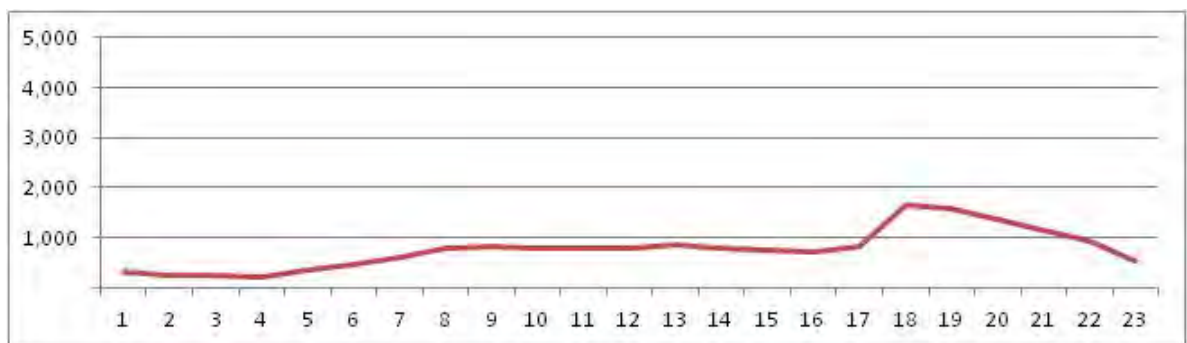

[Weekend]

No.	Point	Towards
147	Infante Dom Henrique - Km1	Zona Sul

[Location]

[Weekday]

[Weekend]

No.	Point	Towards
148	Infante Dom Henrique Km 2,7	Centro

[Location]

[Weekday]