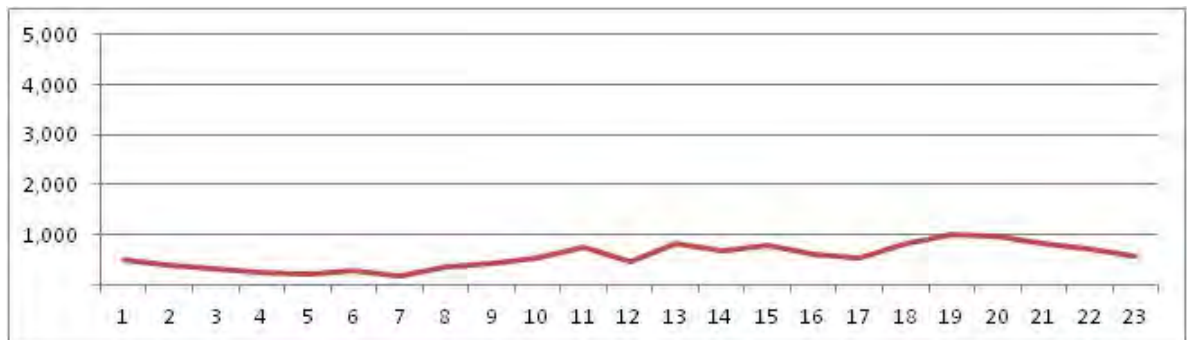

No.	Point	Towards
65	Av.Delfim Moreira prox. n-426	Ipanema

[Location]

[Weekday]

[Weekend]

No.	Point	Towards
66	Av Vieira Souto próx. n°718	Leblon

[Location]

[Weekday]

[Weekend]