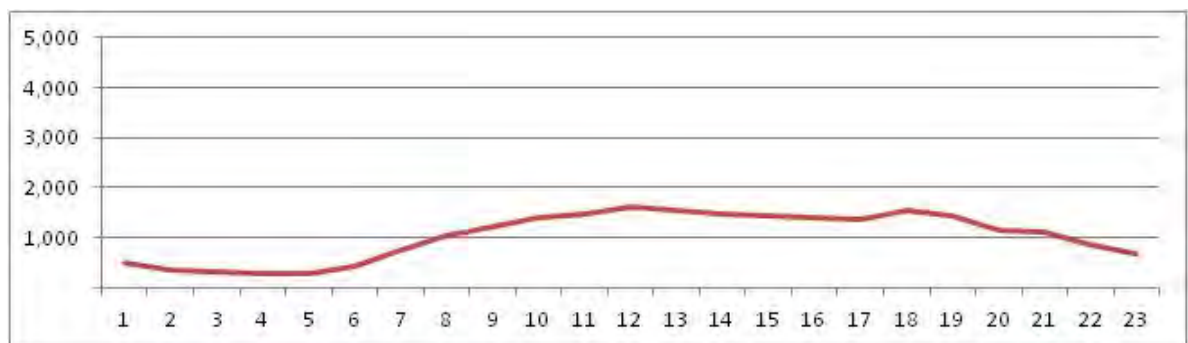

No.	Point	Towards
67	Av Vieira Souto próx. n°718	Arpoador

[Location]

[Weekday]

[Weekend]

No.	Point	Towards
68	Rua Maxwell prox. n- 145 e a R.Gonzaga Bastos	

[Location]

[Weekday]

[Weekend]