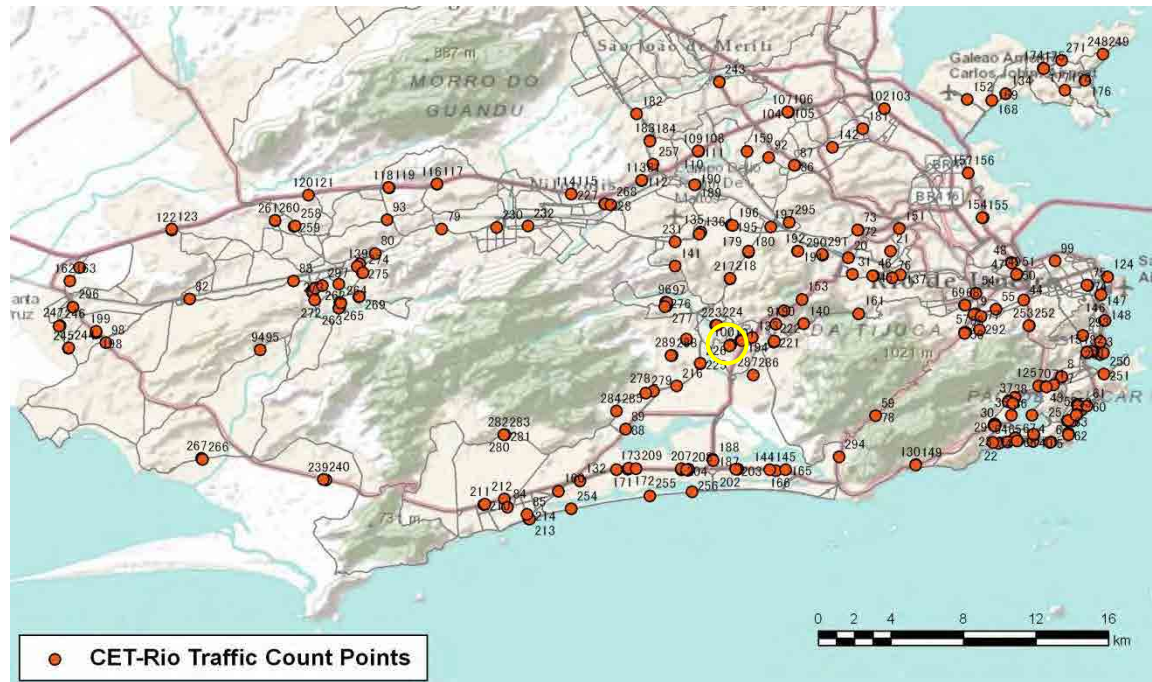

No.	Point	Towards
99	Rua Rivadavia Correa, prox ao n 163	Av. Rodrigues Alves

[Location]

[Weekday]

[Weekend]

No.	Point	Towards
100	Rua Retiro dos Artistas, prox. n 1.420	Retiro dos Artistas

[Location]

[Weekday]