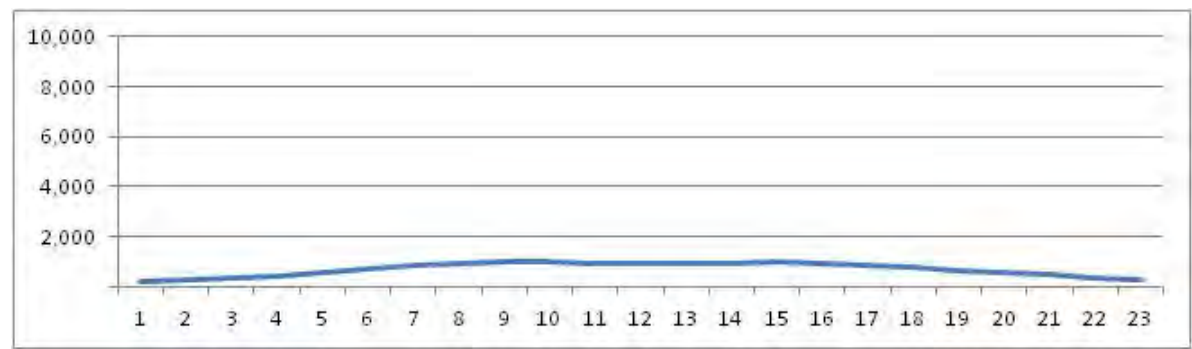

[Weekend]

No.	Point	Towards
105	Av. Brasil Km 18,8	Pista Central Sentido Santa Cruz

[Location]

[Weekday]

[Weekend]

No.	Point	Towards
106	Av. Brasil Km 18,8	Pista Lateral Sentido Santa Cruz

[Location]

[Weekday]