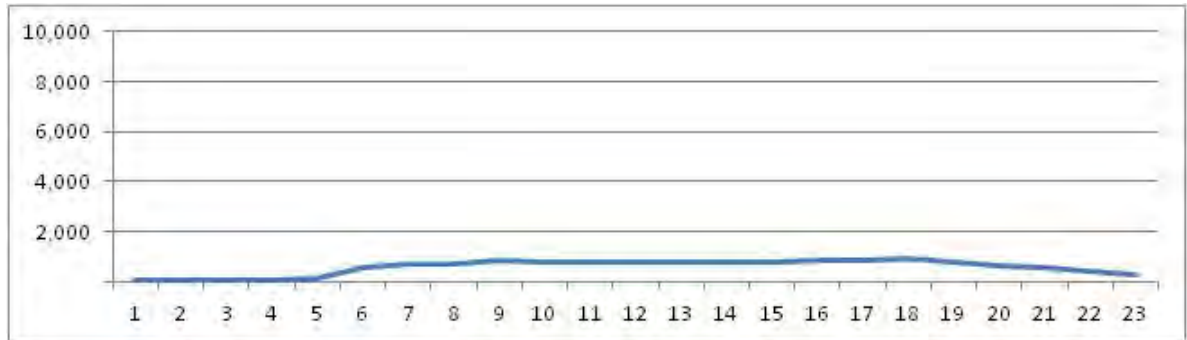

No.	Point	Towards
55	Av Heitor Beltrao prox. R Marques de Valenca	

[Location]

[Weekday]

[Weekend]

No.	Point	Towards
56	R Uruguai prox. n-380 e a R Conde de Bonfim	

[Location]

[Weekday]

[Weekend]