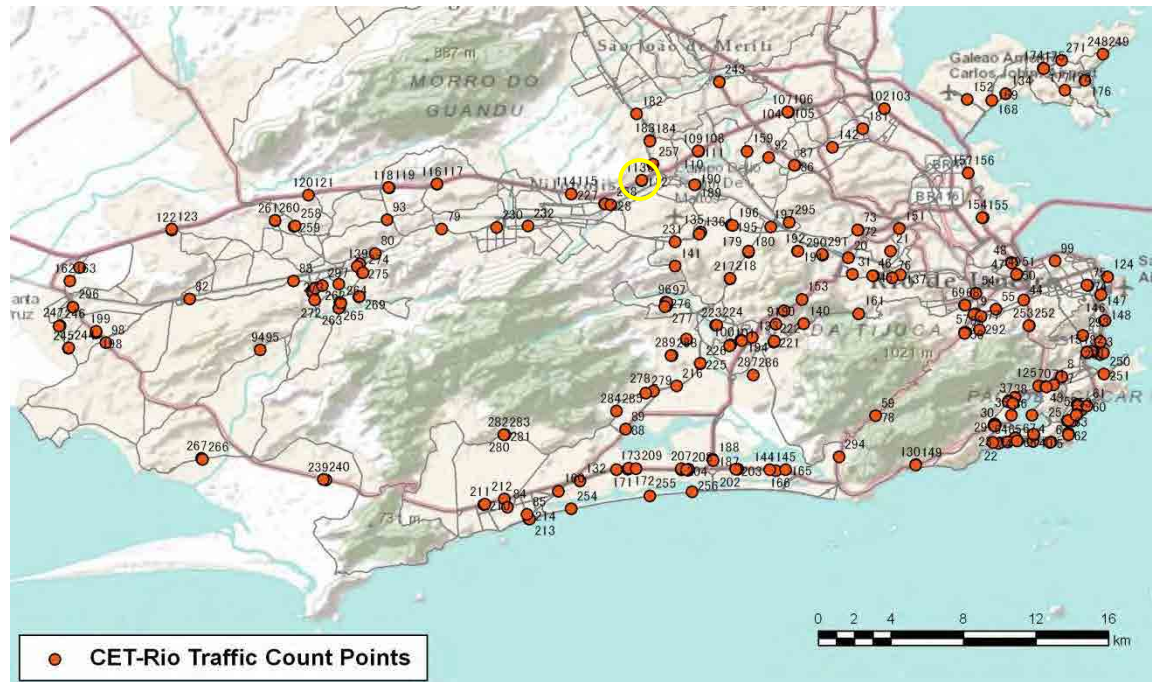

No.	Point	Towards
113	Av. Brasil, Km 28,0	Santa Cruz

[Location]