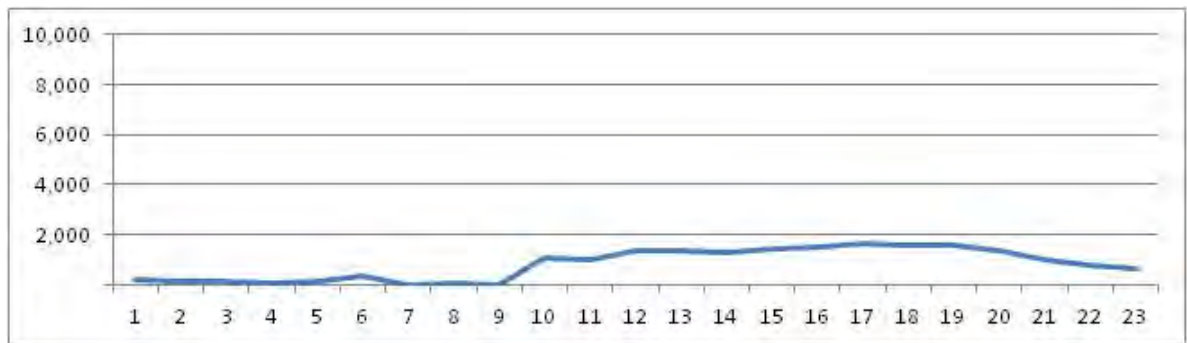

No.	Point	Towards
5	Av. Vieira Souto prox. n158	Leblon

[Location]

[Weekday]

[Weekend]

No.	Point	Towards
6	Av. Vieira Souto prox. n164	Copacabana

[Location]

[Weekday]

[Weekend]