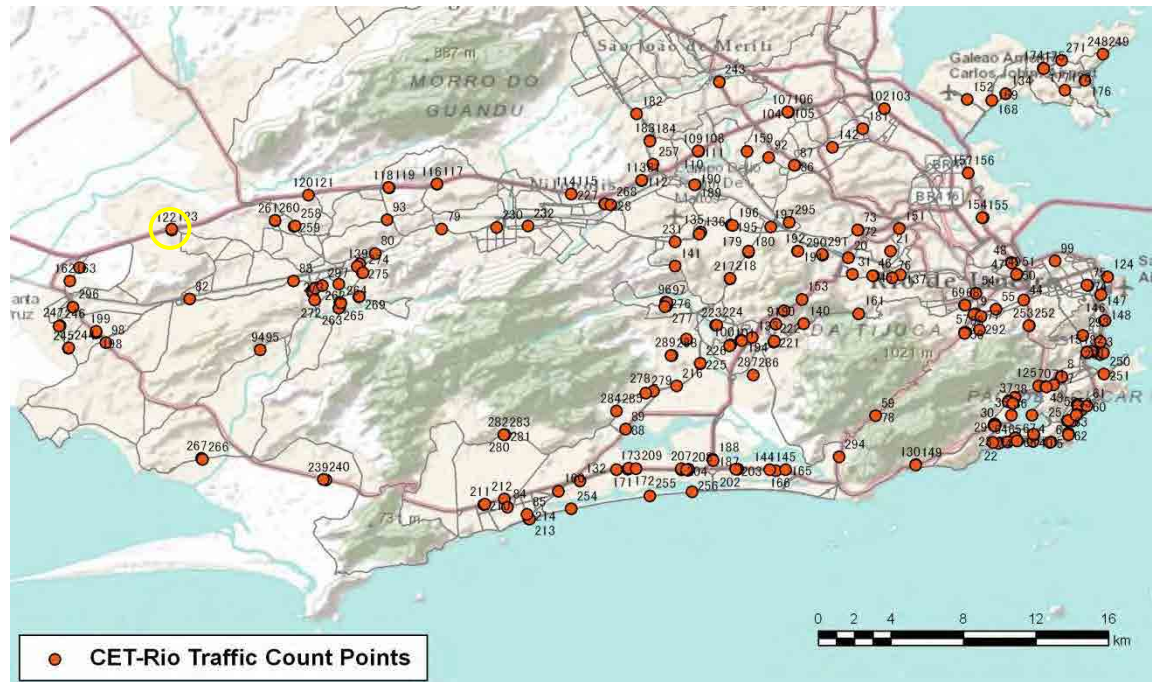

No.	Point	Towards
123	Av. Brasil, Km 54,4	Santa Cruz

[Location]