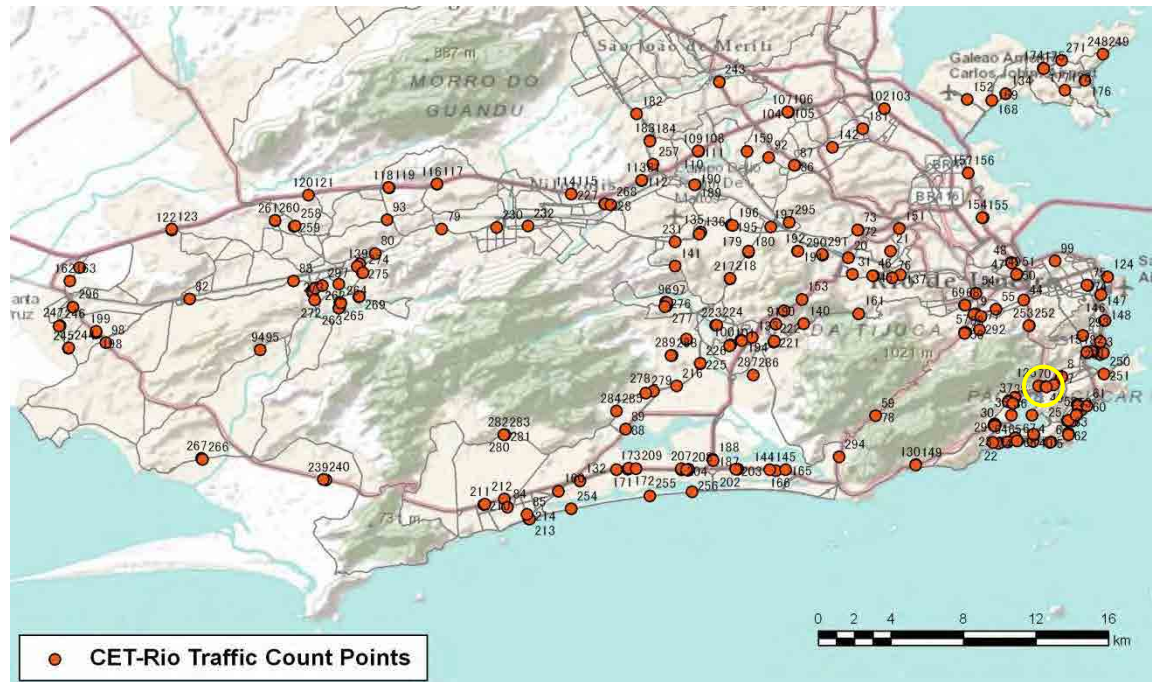

No.	Point	Towards
67	Av Vieira Souto próx. n°718	Arpoador

[Location]

[Weekday]

[Weekend]

No.	Point	Towards
68	Rua Maxwell prox. n- 145 e a R.Gonzaga Bastos	

[Location]

[Weekday]

[Weekend]

No.	Point	Towards
69	R.Gonzaga Bastos prox. n- 271 e a Rua Maxwell	

[Location]

[Weekday]

[Weekend]

No.	Point	Towards
70	R.Humaita prox. n-244	Jardim Botânico

[Location]

[Weekday]

[Weekend]