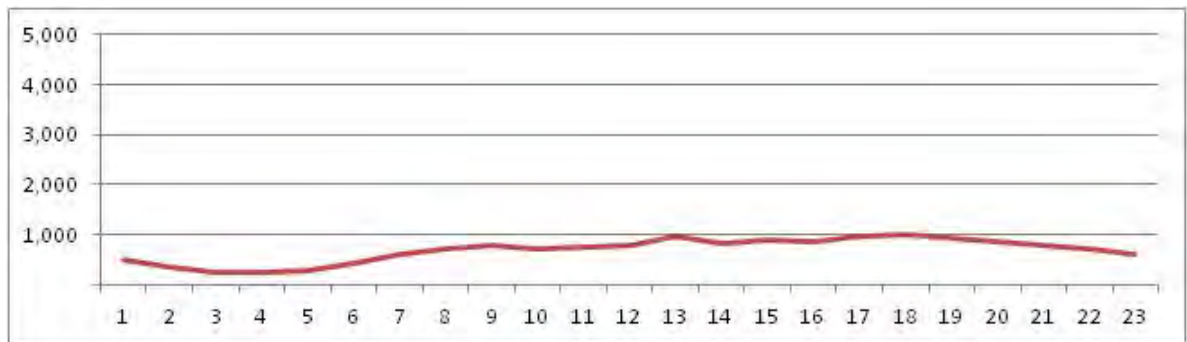

No.	Point	Towards
75	Av Rep. do Paraguai	Lapa

[Location]

[Weekday]

[Weekend]

No.	Point	Towards
76	R. Hermengarda prox.n-478 e R.Thompson Flores	

[Location]

[Weekday]

[Weekend]