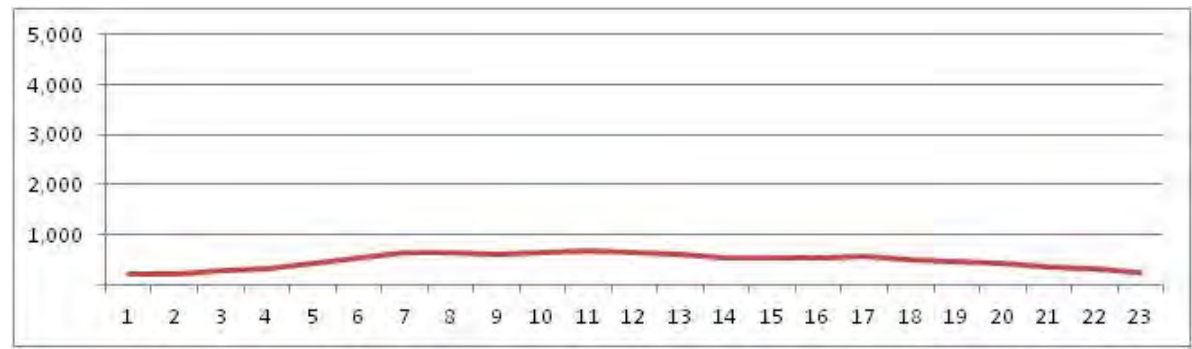

No.	Point	Towards
106	Av. Brasil Km 18,8	Pista Lateral Sentido Santa Cruz

[Location]

[Weekday]

[Weekend]