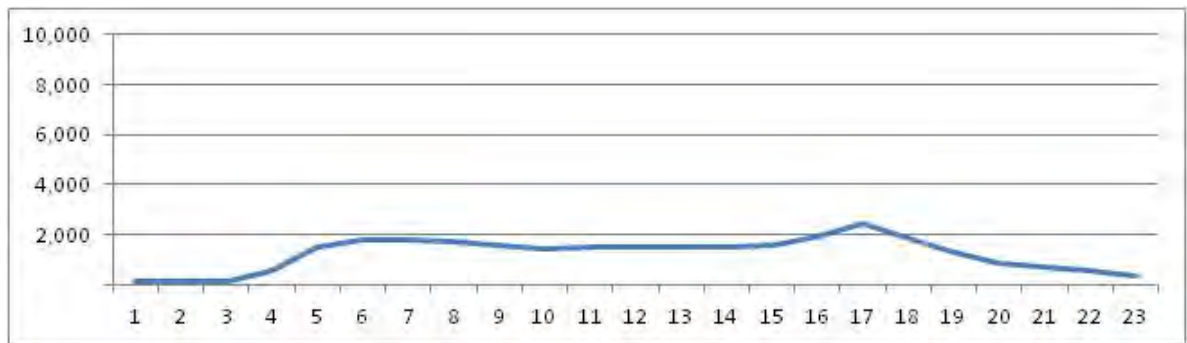

[Weekend]

No.	Point	Towards
119	Av.Brasil Km 40	Santa Cruz

[Location]

[Weekday]

[Weekend]

No.	Point	Towards
120	Av. Brasil, Km 45	Centro

[Location]

[Weekday]