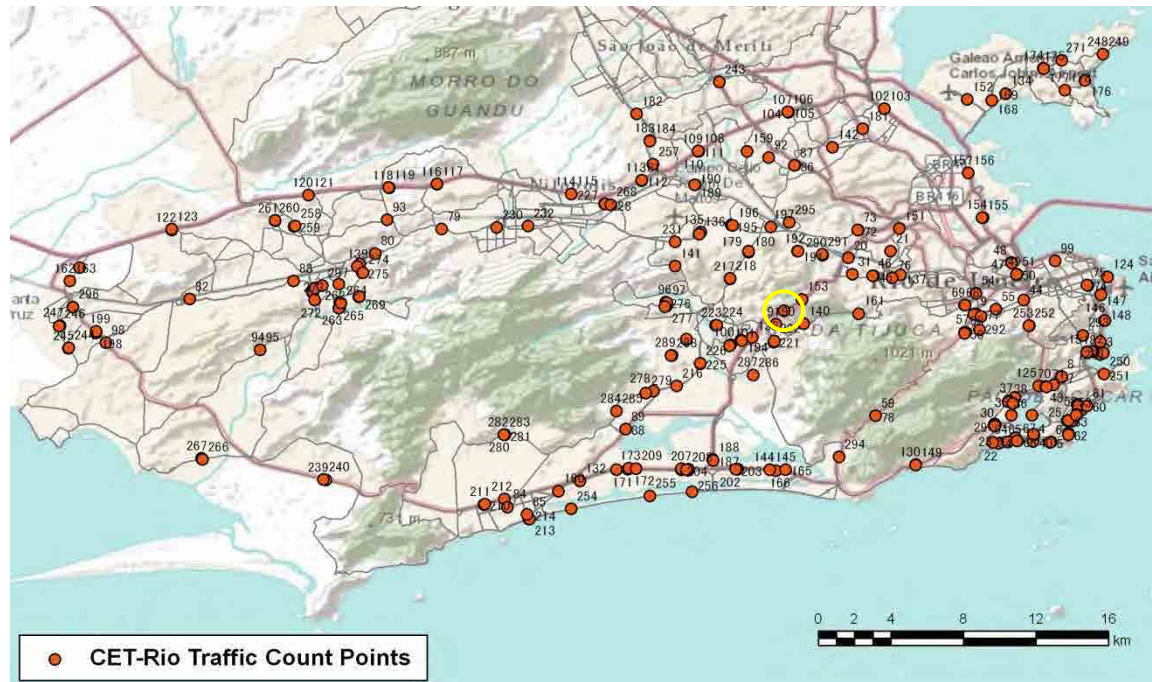

No.	Point	Towards
87	Av. Monsenhor Felix, prox rua Turiana	Madureira

[Location]

[Weekday]

[Weekend]

No.	Point	Towards
88	Av. Salvador Allende, prox portao 3	Av. Ayrton Senna

[Location]

[Weekday]

[Weekend]

No.	Point	Towards
89	Av. Salvador Allende, prox portao 3	Recreio

[Location]

[Weekday]

[Weekend]

No.	Point	Towards
90	Est. do Pau Ferro, prox ao n 893	Linha Amarela

[Location]

[Weekday]

[Weekend]

No.	Point	Towards
91	Est. do Pau Ferro, prox ao n 893	Est. do Guanumbi

[Location]

[Weekday]

[Weekend]

No.	Point	Towards
92	Est. Barro Vermelho, prox n 1468	Colégio

[Location]

[Weekday]

[Weekend]