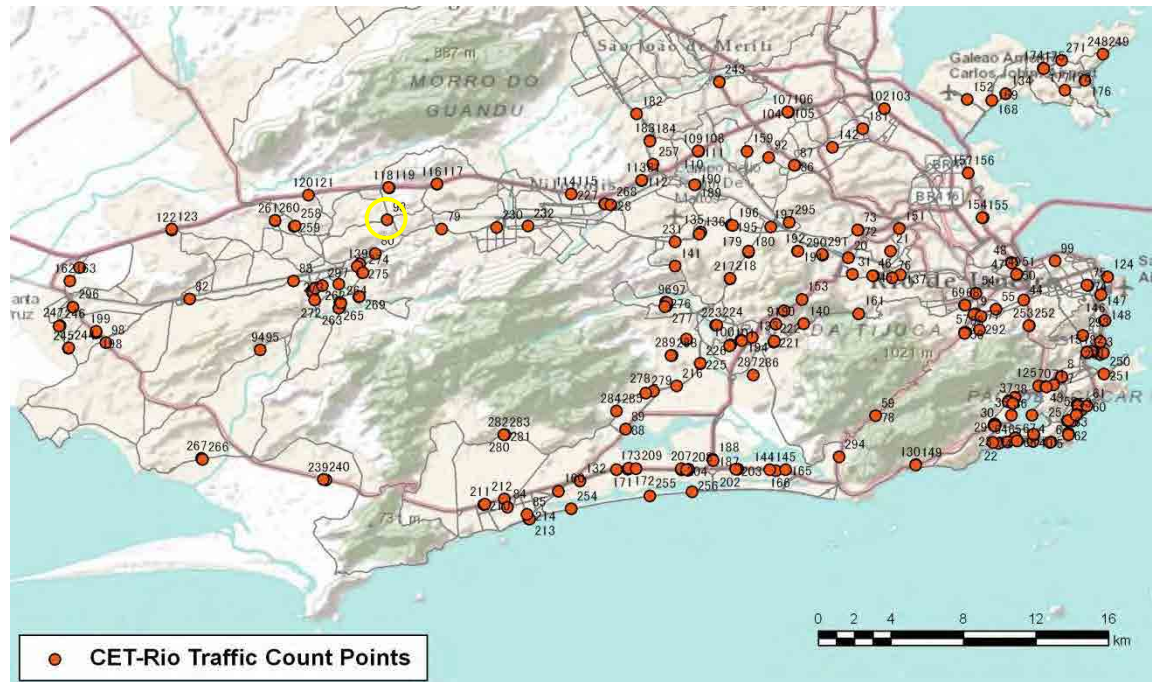

No.	Point	Towards
93	Estr da Posse, próx n. 1.168	Av. Brasil

[Location]