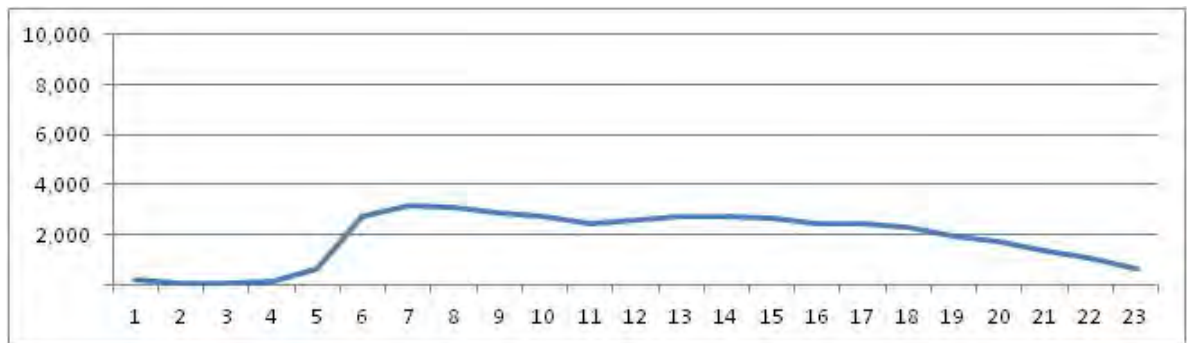

No.	Point	Towards
200	Américas,3979	Central-Centro

[Location]

[Weekday]

[Weekend]