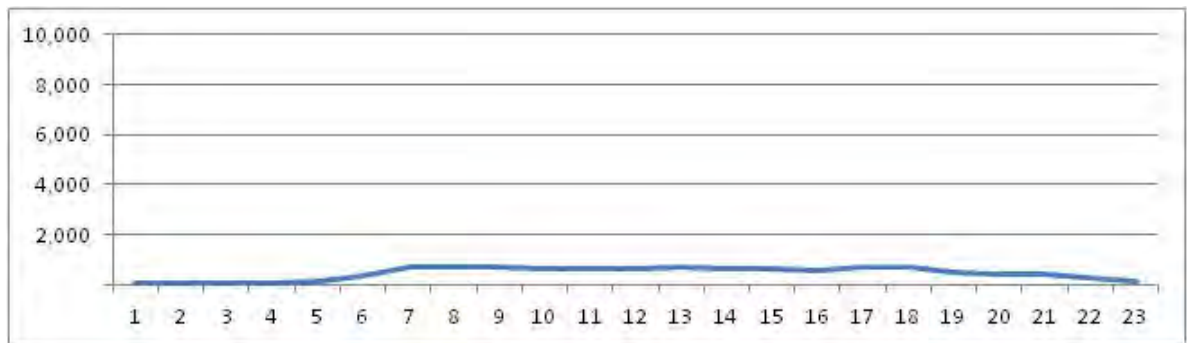

[Weekend]

No.	Point	Towards
235	Baicuru,44	Campo Grande

[Location]

[Weekday]

[Weekend]

No.	Point	Towards
236	Estr.Cabuçu,765	Rio da Prata

[Location]

[Weekday]