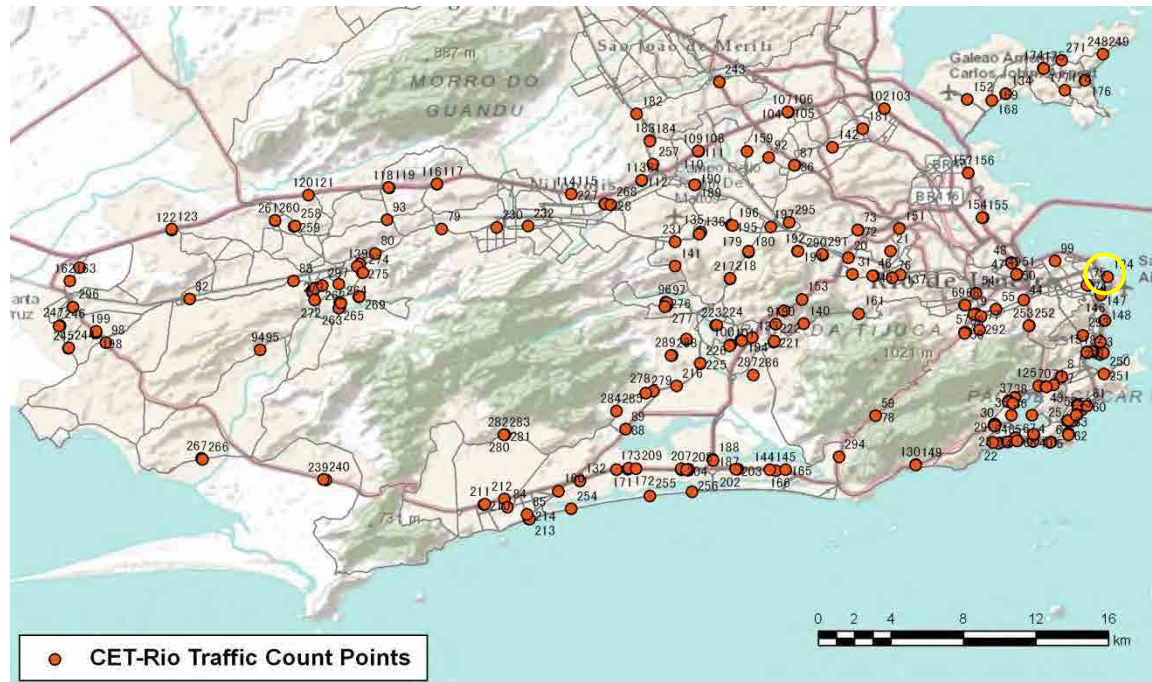

[Weekend]

No.	Point	Towards
123	Av. Brasil, Km 54,4	Santa Cruz

[Location]

[Weekday]

[Weekend]

No.	Point	Towards
124	Av. Pres. Kubitschek	Aterro

[Location]

[Weekday]