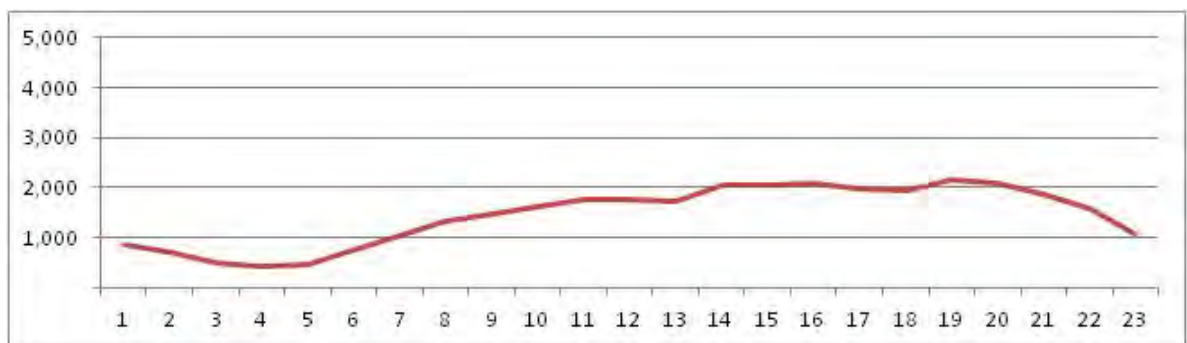

No.	Point	Towards
27	Av Pe Leonel França prox R Visc de Albuquerque	

[Location]

[Weekday]

[Weekend]