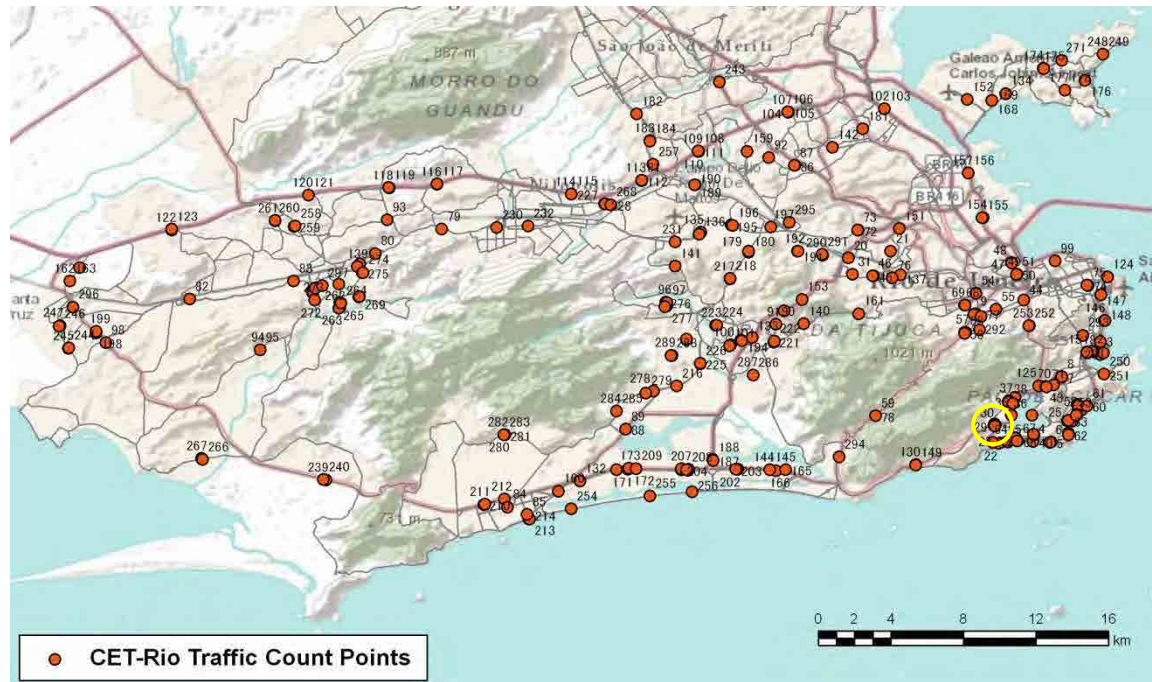

No.	Point	Towards
26	R. Mario Ribeiro proximo a Av. Rodrigo Otavio	

[Location]