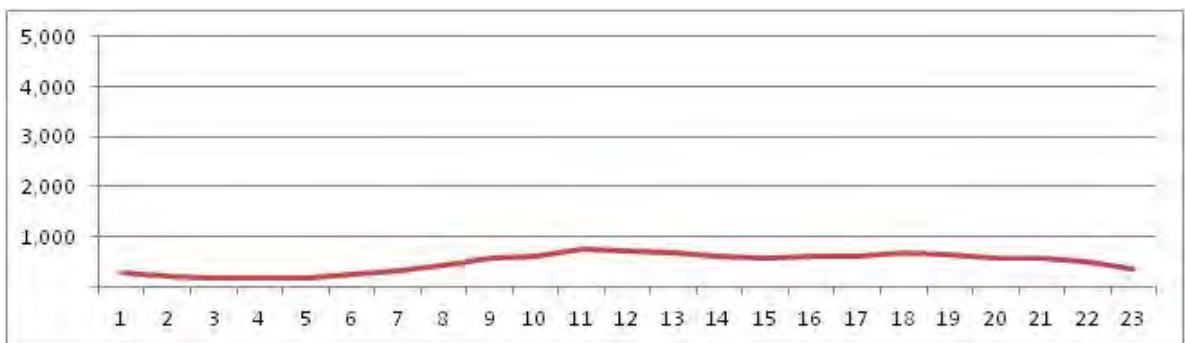

No.	Point	Towards
176	Estr.Cacuia,1386	Cocotá

[Location]

[Weekday]

[Weekend]