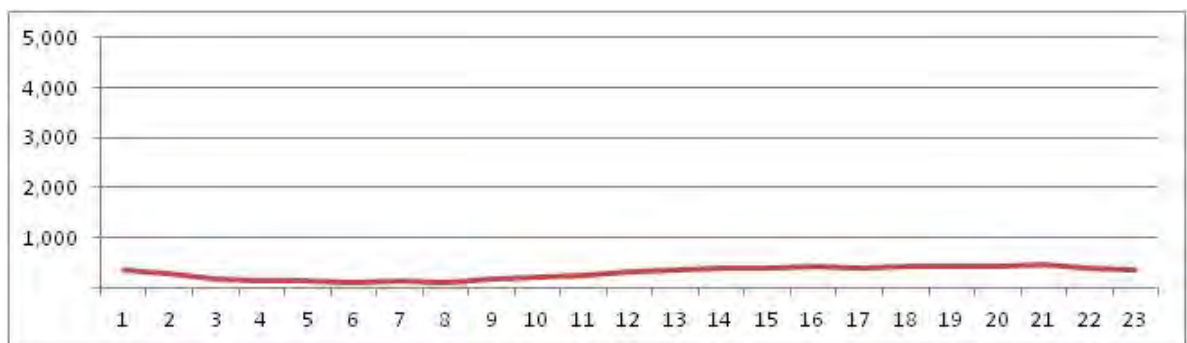

No.	Point	Towards
32	Av Gal San Martin prox. Av Borges de Medeiros	

[Location]

[Weekday]

[Weekend]