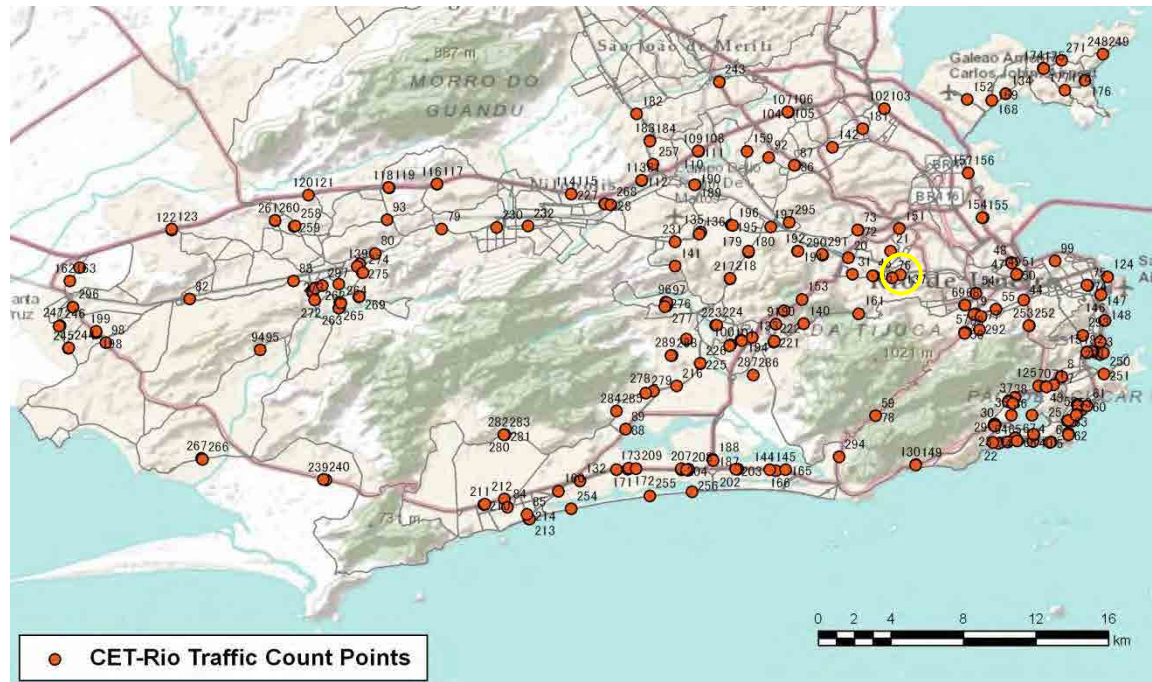

No.	Point	Towards
137	Rua Arquias Cordeiro - Prox. n. 112	Engenho Novo

[Location]