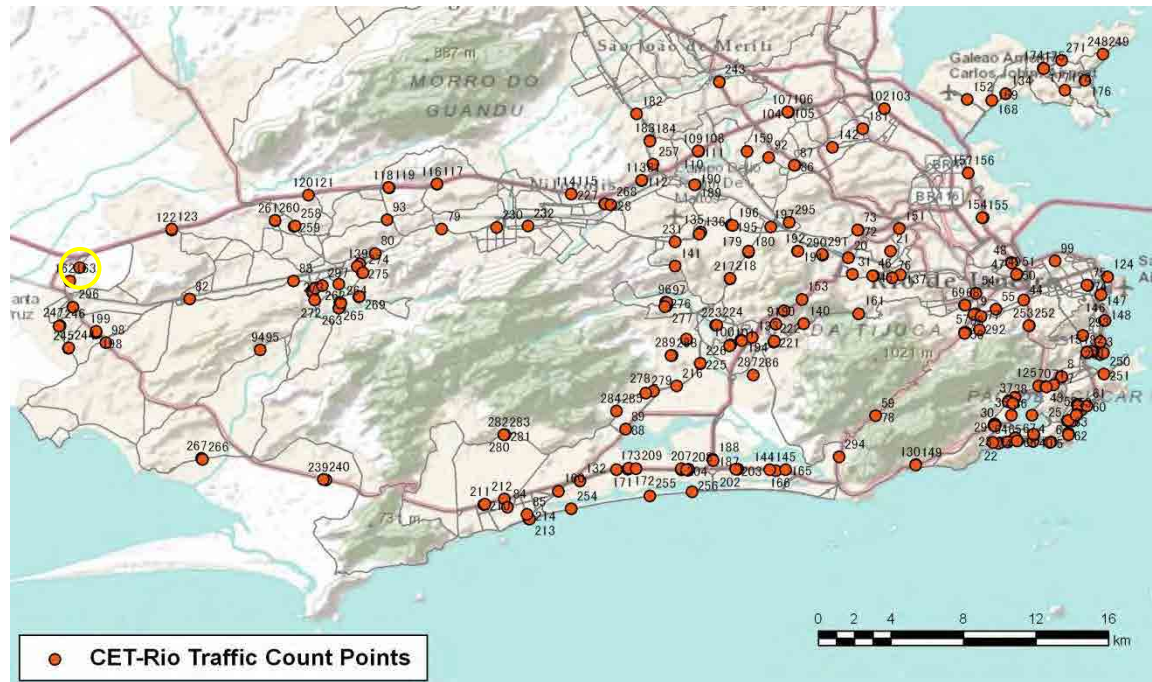

No.	Point	Towards
241	Decaminada,1800	Av.Brasil

[Location]