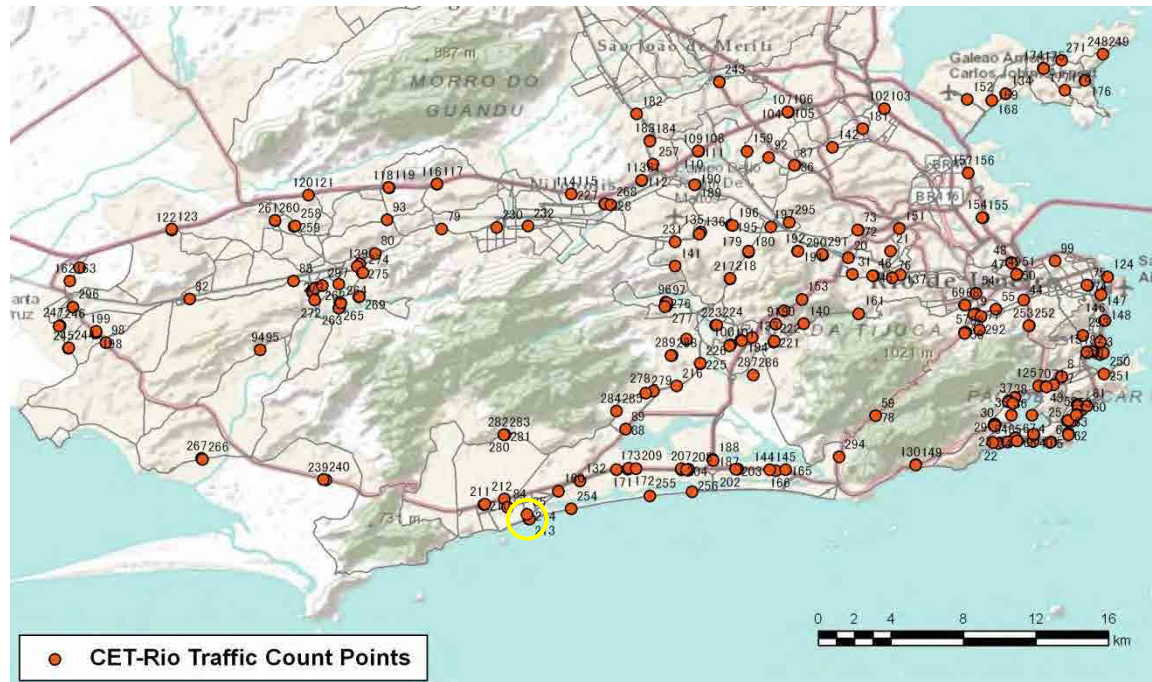

No.	Point	Towards
214	Lucio Costa,16400	Pontal

[Location]