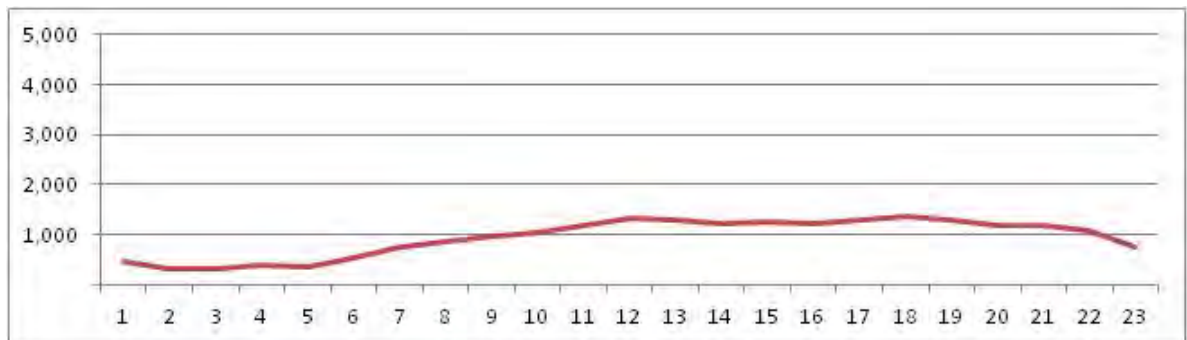

[Weekend]

No.	Point	Towards
233	Estr. Monteiro, 206	Cantagalo

[Location]

[Weekday]

[Weekend]

No.	Point	Towards
234	Estr. Monteiro, 225	Campo Grande

[Location]

[Weekday]