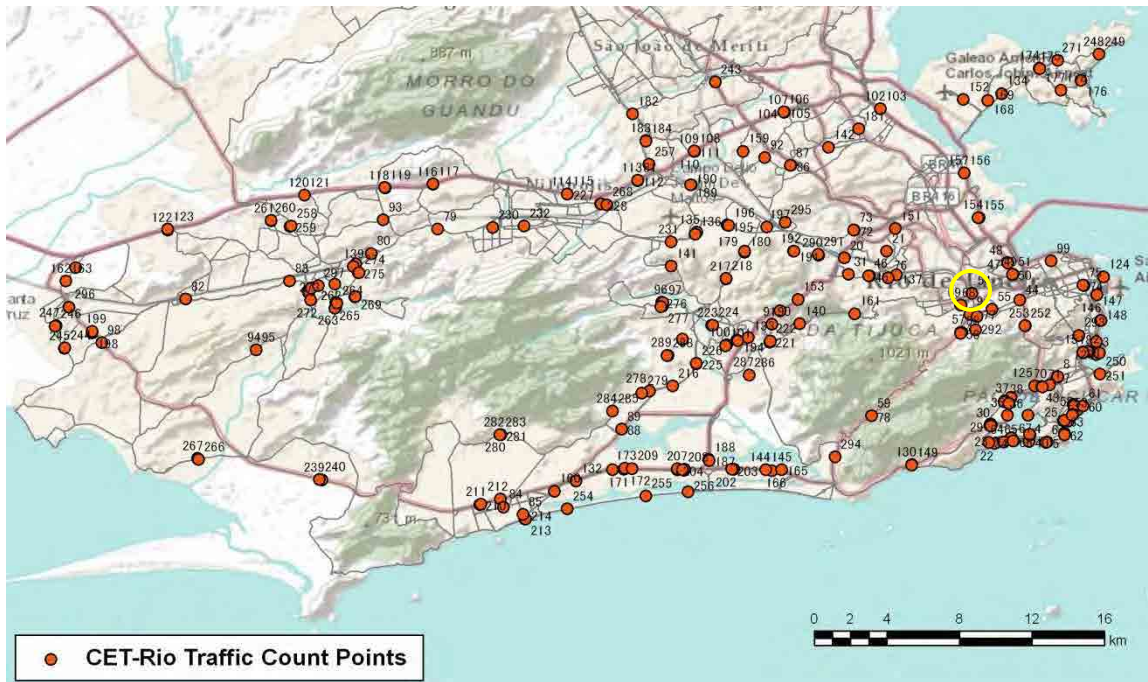

No.	Point	Towards
65	Av.Delfim Moreira prox. n-426	Ipanema

[Location]

[Weekday]

[Weekend]

No.	Point	Towards
66	Av Vieira Souto próx. n°718	Leblon

[Location]

[Weekday]

[Weekend]

No.	Point	Towards
67	Av Vieira Souto próx. n°718	Arpoador

[Location]

[Weekday]

[Weekend]

No.	Point	Towards
68	Rua Maxwell prox. n- 145 e a R.Gonzaga Bastos	

[Location]

[Weekday]

[Weekend]