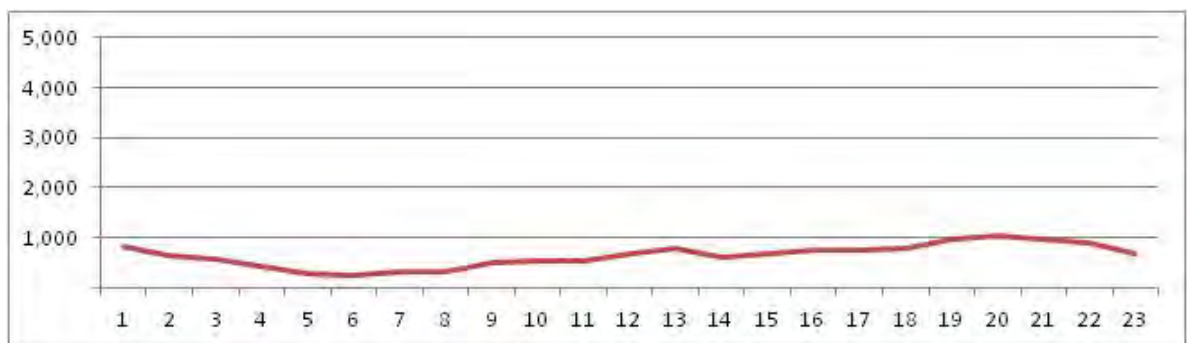

No.	Point	Towards
51	R. Figueira de Mello x Av. Pedro II	

[Location]

[Weekday]

[Weekend]

No.	Point	Towards
52	Av Atlantica proximo n-2616	Ipanema

[Location]

[Weekday]

[Weekend]