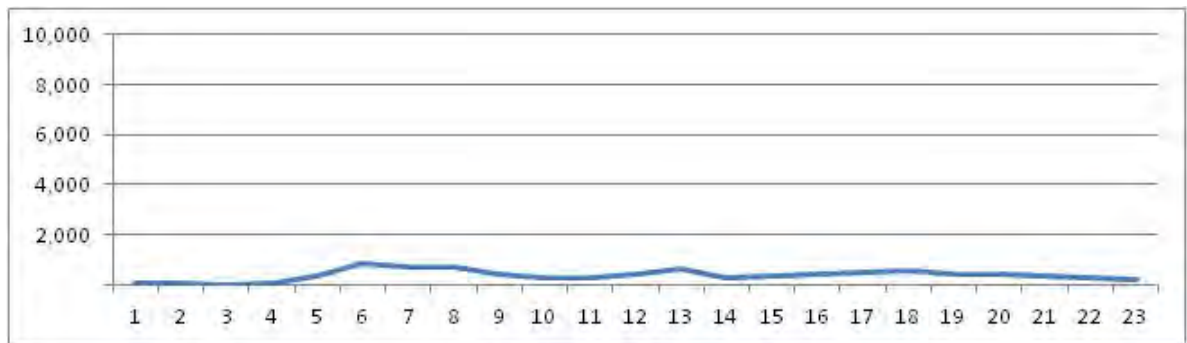

No.	Point	Towards
91	Est. do Pau Ferro, prox ao n 893	Est. do Guanumbi

[Location]

[Weekday]

[Weekend]