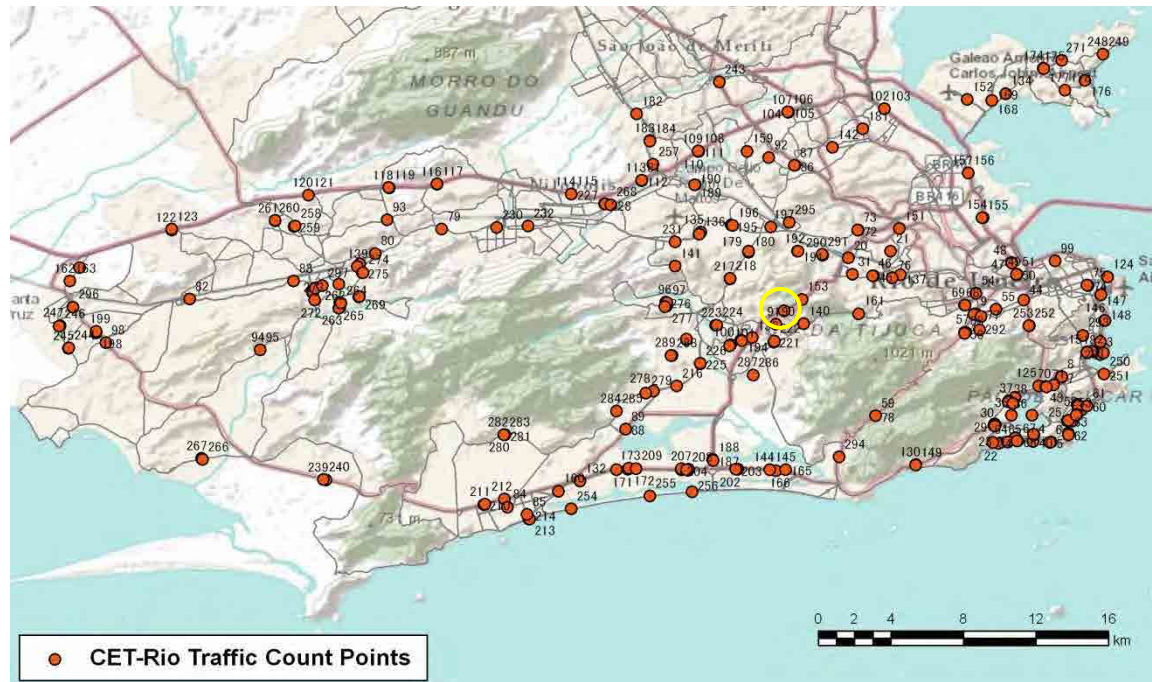

No.	Point	Towards
87	Av. Monsenhor Felix, prox rua Turiana	Madureira

[Location]

[Weekday]

[Weekend]

No.	Point	Towards
88	Av. Salvador Allende, prox portao 3	Av. Ayrton Senna

[Location]

[Weekday]

[Weekend]

No.	Point	Towards
89	Av. Salvador Allende, prox portao 3	Recreio

[Location]

[Weekday]

[Weekend]

No.	Point	Towards
90	Est. do Pau Ferro, prox ao n 893	Linha Amarela

[Location]

[Weekday]

[Weekend]

No.	Point	Towards
91	Est. do Pau Ferro, prox ao n 893	Est. do Guanumbi

[Location]

[Weekday]

[Weekend]

No.	Point	Towards
92	Est. Barro Vermelho, prox n 1468	Colégio

[Location]

[Weekday]

[Weekend]