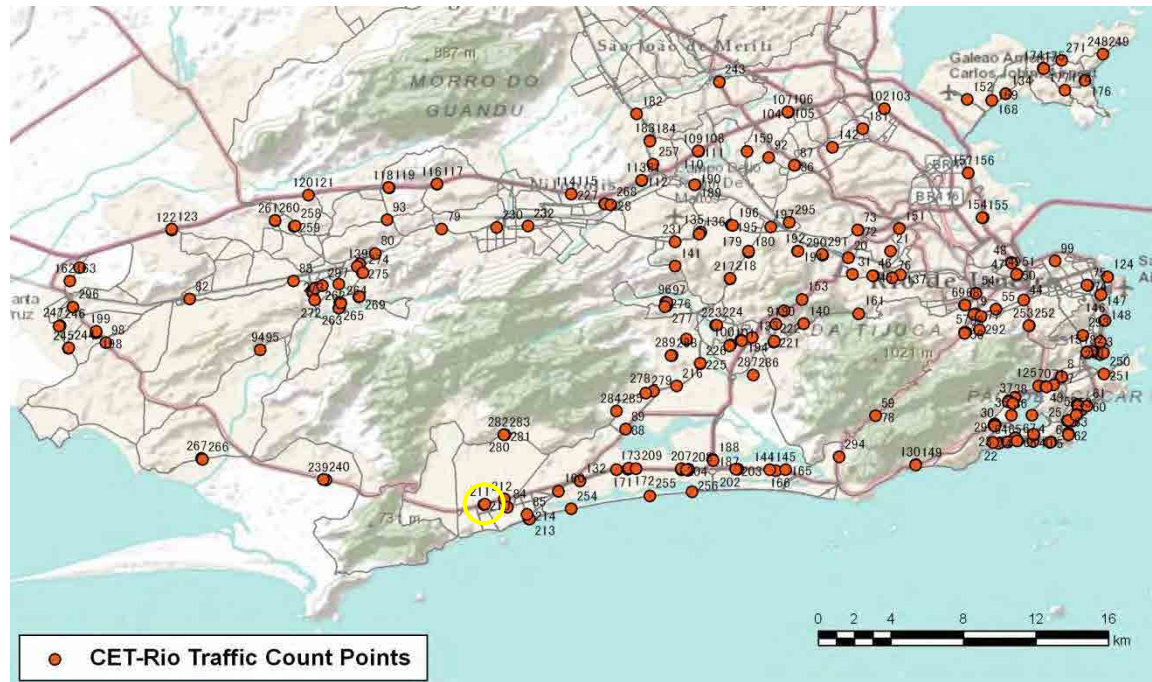

[Weekend]

No.	Point	Towards
209	Américas,7700	Central-Recreio

[Location]

[Weekday]

[Weekend]

No.	Point	Towards
210	Américas,18365	Barra

[Location]

[Weekday]