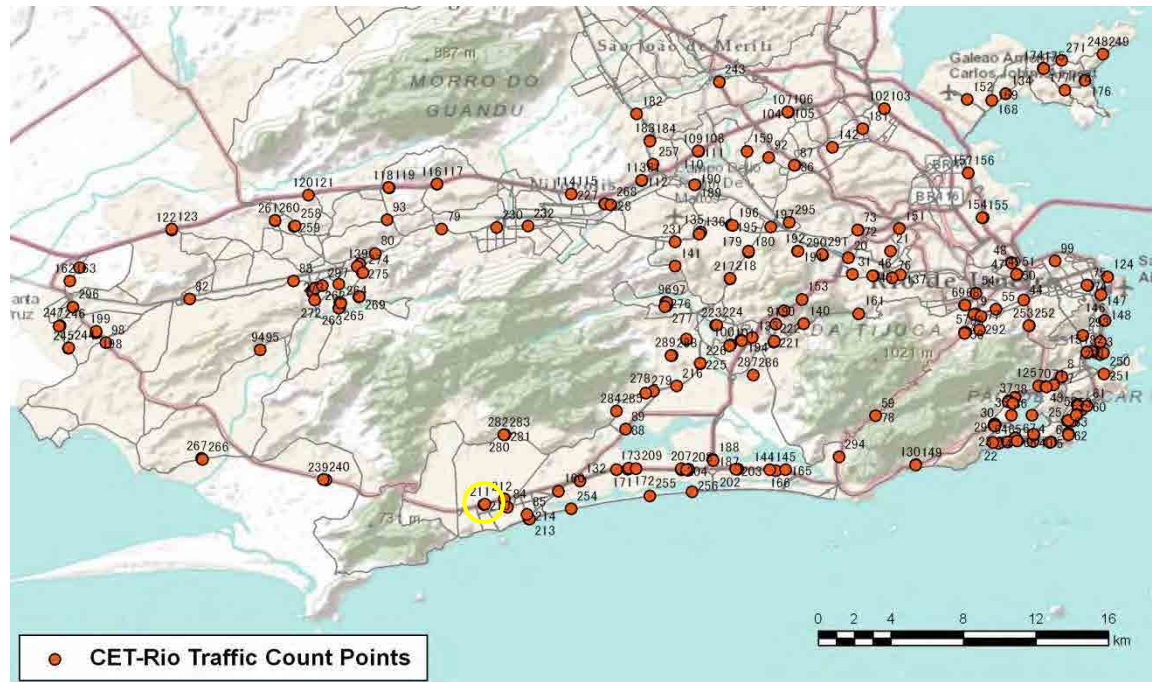

No.	Point	Towards
211	Américas,17250	Recreio

[Location]