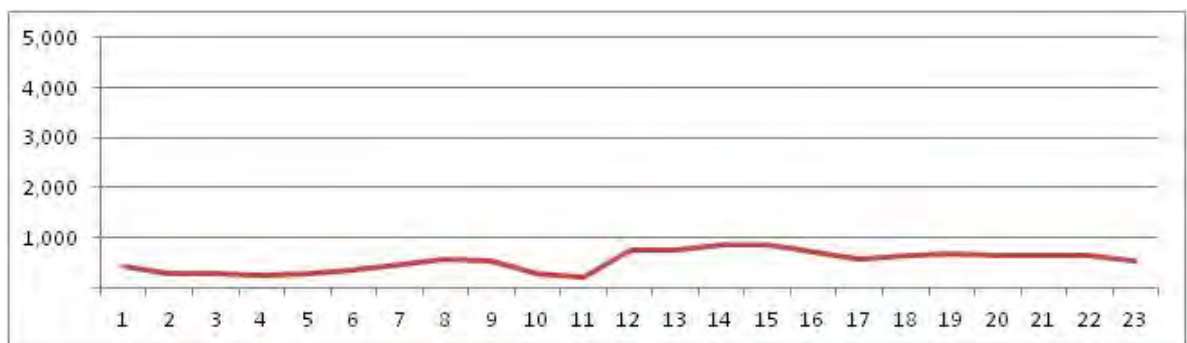

No.	Point	Towards
85	Av. Gláucio Gil, próx Av. Hermes de Lima	Praia

[Location]

[Weekday]

[Weekend]

No.	Point	Towards
86	Av. Monsenhor Felix, prox rua Turiana	Irajá

[Location]

[Weekday]

[Weekend]