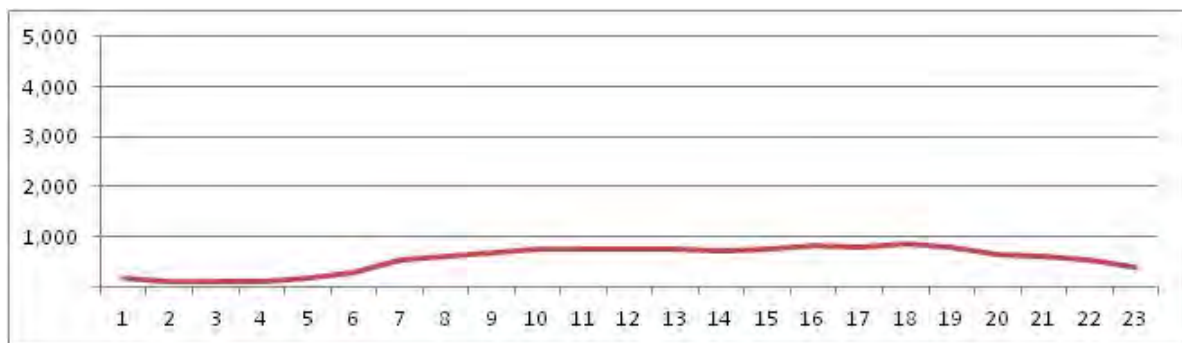

[Weekend]

No.	Point	Towards
163	Decaminada,420	Guaratiba-

[Location]

[Weekday]

[Weekend]

No.	Point	Towards
164	Américas,2603	Lateral-Centro

[Location]

[Weekday]