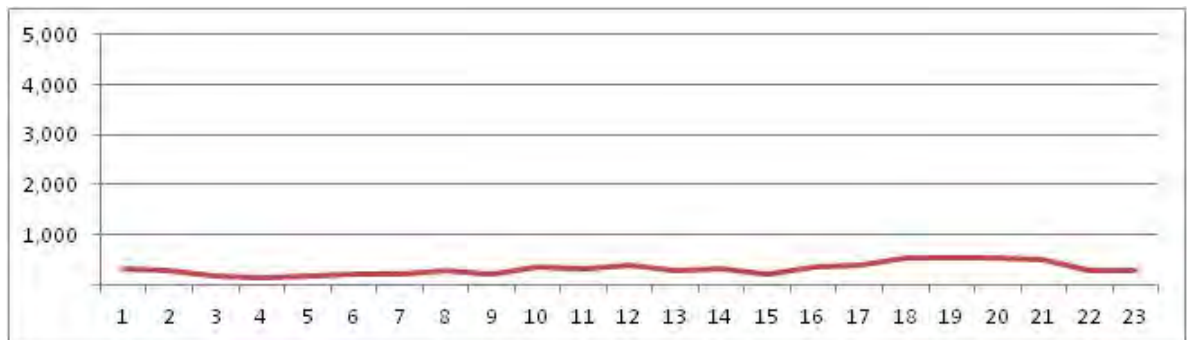

No.	Point	Towards
65	Av.Delfim Moreira prox. n-426	Ipanema

[Location]

[Weekday]

[Weekend]

No.	Point	Towards
66	Av Vieira Souto próx. n°718	Leblon

[Location]

[Weekday]

[Weekend]