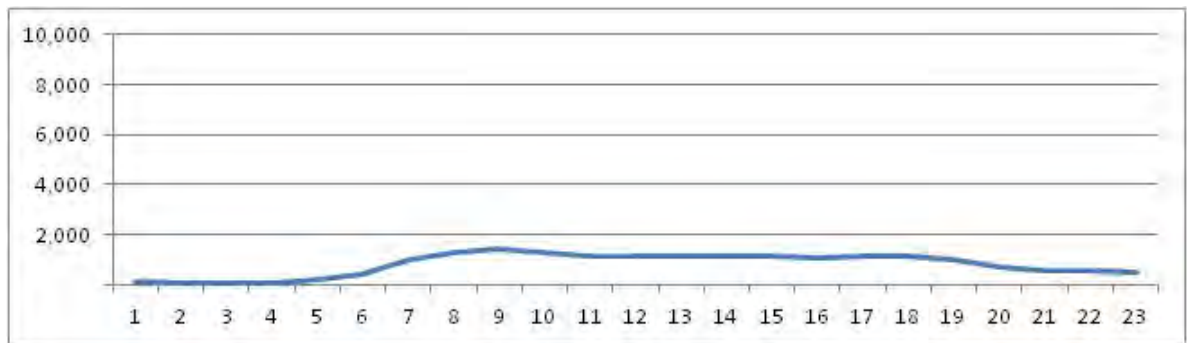

No.	Point	Towards
73	Av D.Helder Camara prox.n-6742	Pilares

[Location]

[Weekday]

[Weekend]

No.	Point	Towards
74	Av Rep. do Paraguai	Pca Tiradentes

[Location]

[Weekday]

[Weekend]