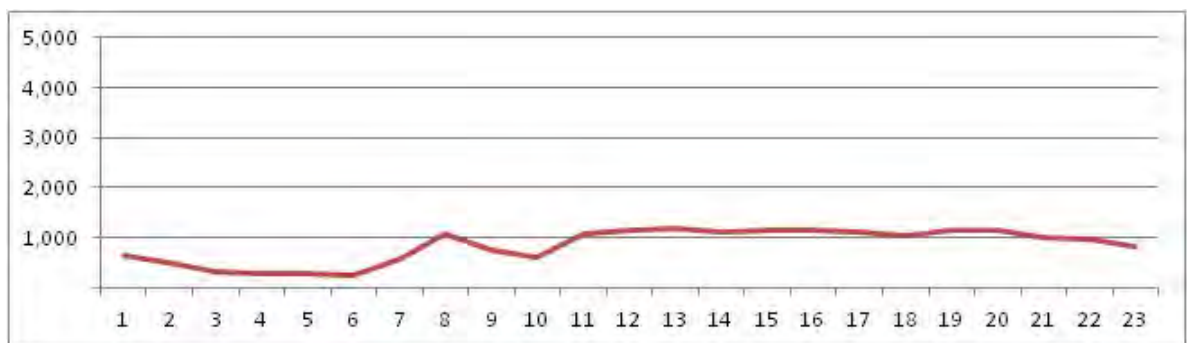

No.	Point	Towards
53	Av Atlantica proximo n-2616	Leme

[Location]

[Weekday]

[Weekend]

No.	Point	Towards
54	R Sao Francisco Xavier prox. a Pca Maracana	

[Location]

[Weekday]

[Weekend]