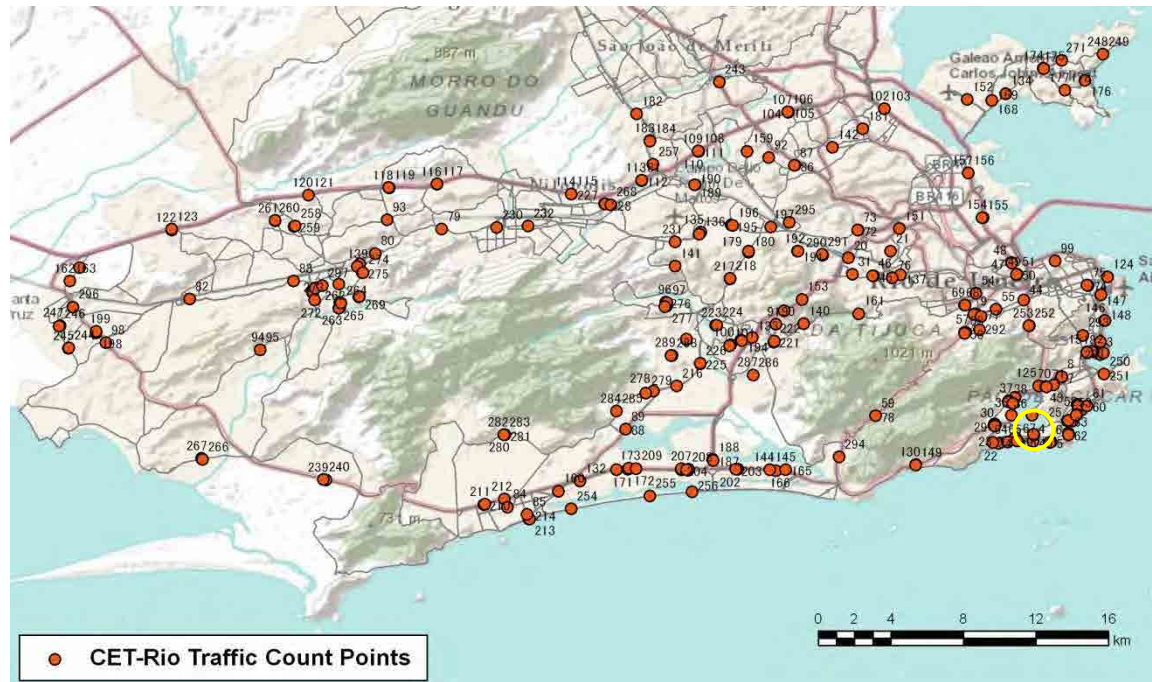

No.	Point	Towards
35	Av Lineu de Paula Machado proximo ao n-720	

[Location]

[Weekday]

[Weekend]

No.	Point	Towards
36	R. Pacheco Leao prox. n-38	Gavea

[Location]

[Weekday]

[Weekend]

No.	Point	Towards
37	R. J. Botânico prox. n-746 Leao	Gavea

[Location]

[Weekday]

[Weekend]

No.	Point	Towards
38	R J.Botanicoprox.R Gal Garzon	J.Botanico

[Location]

[Weekday]

[Weekend]

No.	Point	Towards
39	Rua Barao da Torre proximo ao n408	

[Location]

[Weekday]

[Weekend]

No.	Point	Towards
40	Rua Maria Quiteria proximo ao n74	

[Location]

[Weekday]

[Weekend]