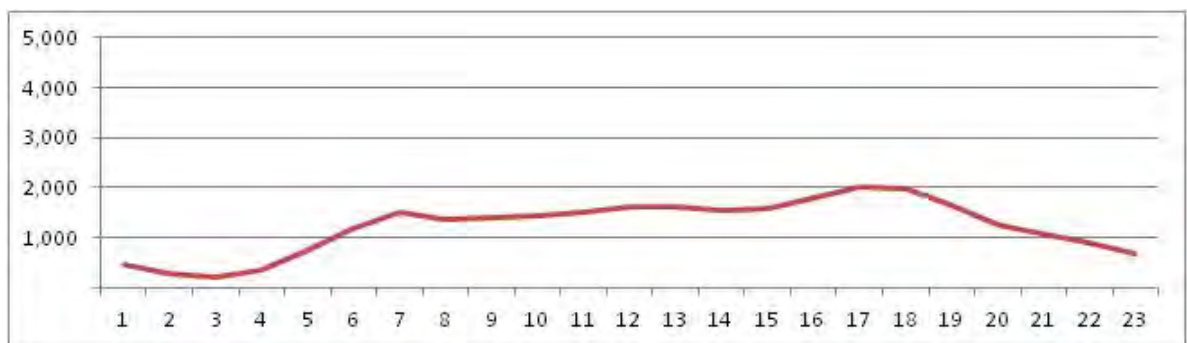

No.	Point	Towards
116	Av. Brasil, Km 35,3	Centro

[Location]

[Weekday]

[Weekend]