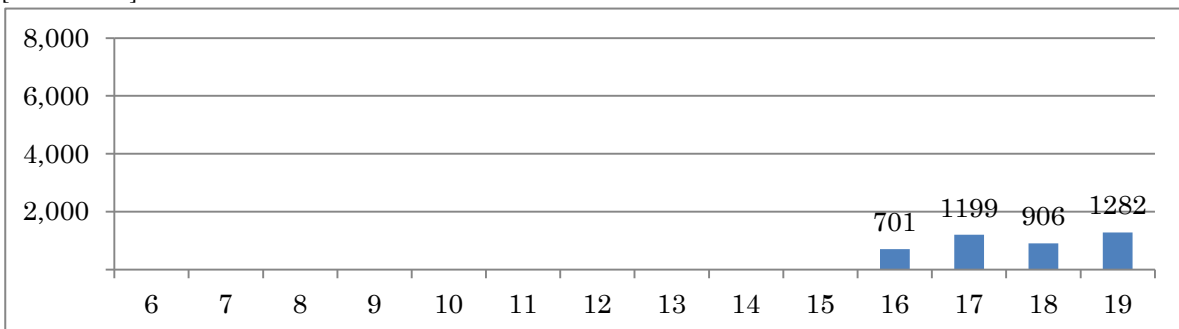

[2PM - Barra]