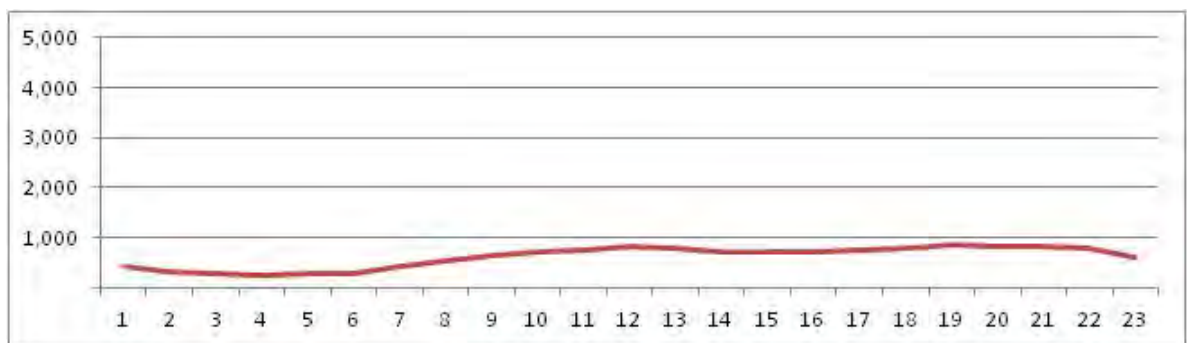

[Weekend]

No.	Point	Towards
197	Padre Manso,109	Madureira

[Location]

[Weekday]

[Weekend]

No.	Point	Towards
198	Felipe Cardoso,802	P. Guaratiba

[Location]

[Weekday]