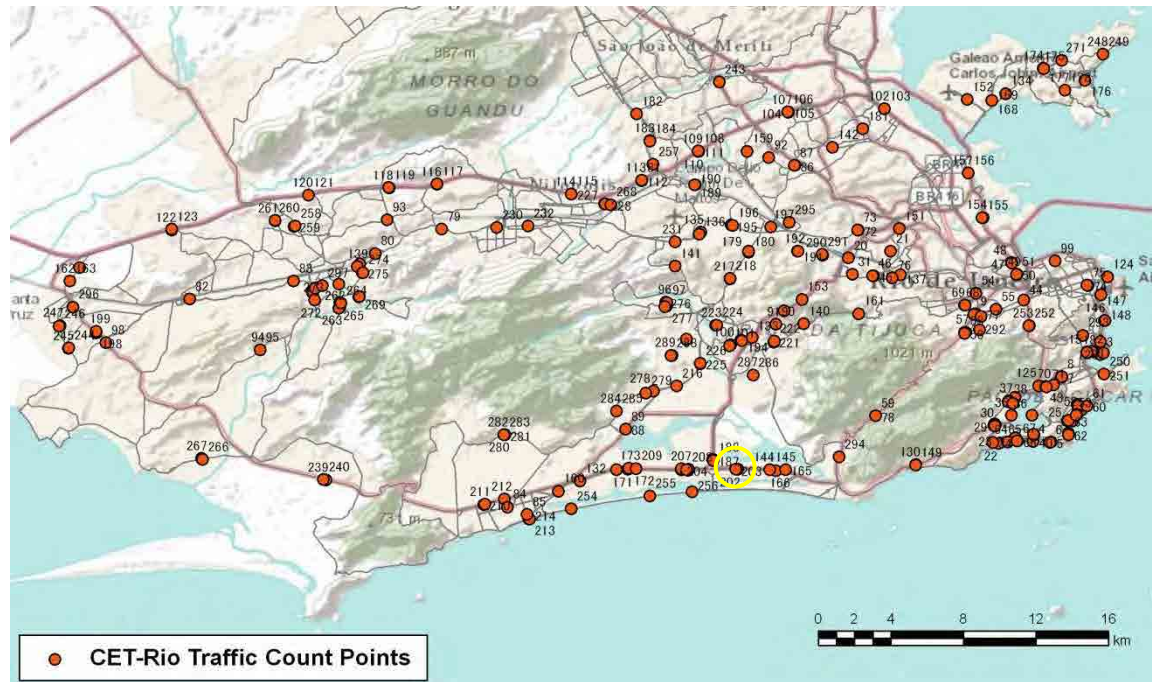

No.	Point	Towards
203	Américas,4430	Central-Recreio

[Location]