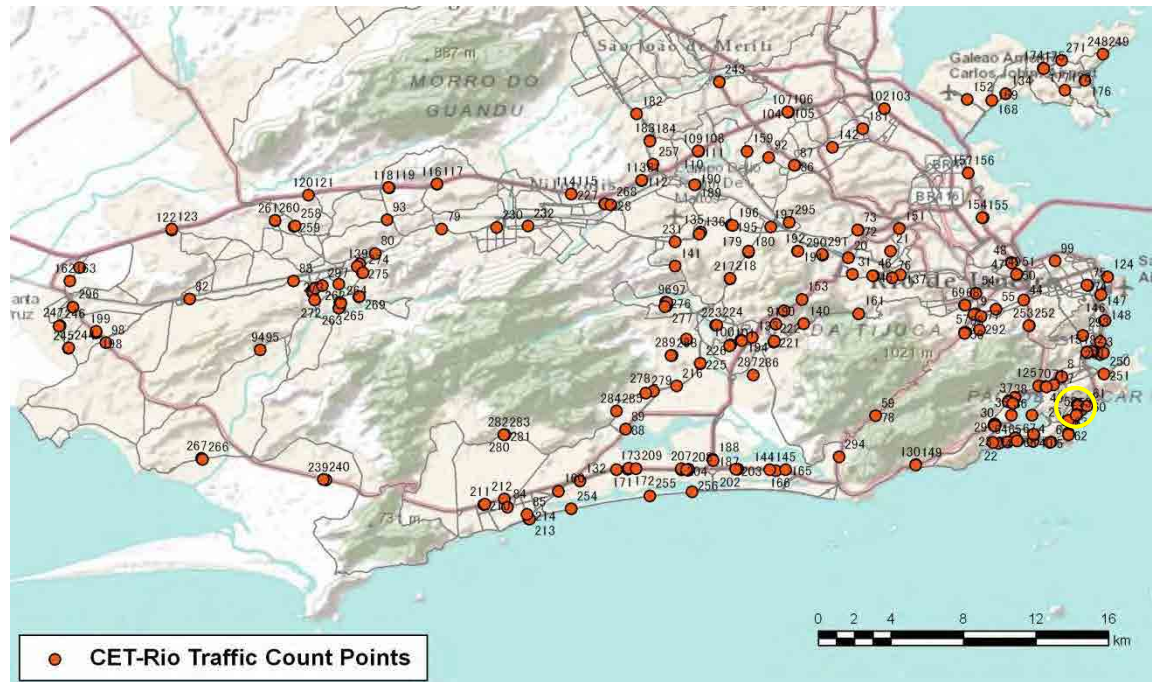

No.	Point	Towards
16	Rua BarataRibeiro prox n370 e SiqueiraCampos	

[Location]