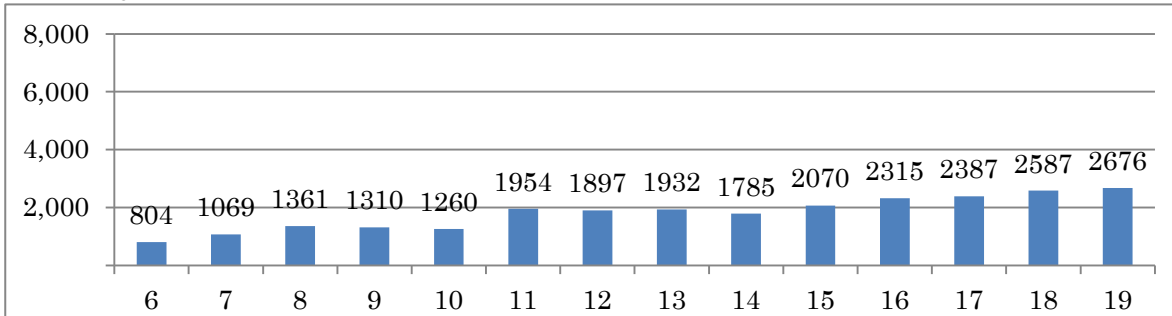

[001-Botafogo]