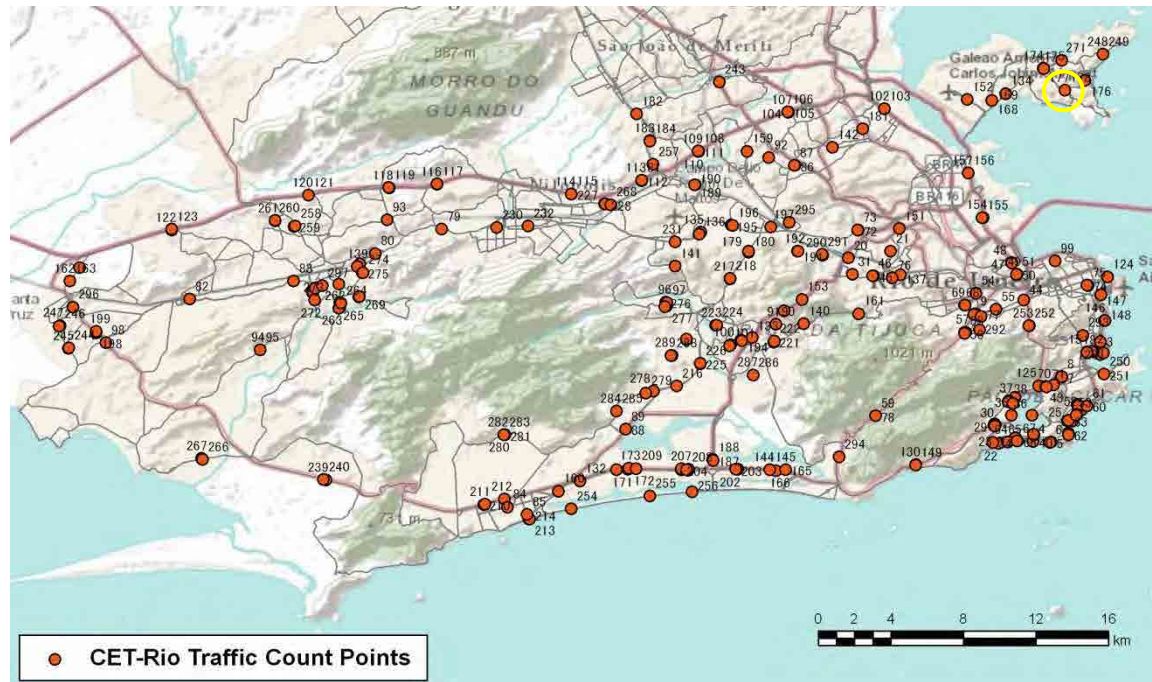

[Weekend]

No.	Point	Towards
177	Estr. Galeão,646	Jd.Carioca

[Location]

[Weekday]

[Weekend]

No.	Point	Towards
178	Estr.Galeão,671	Jd.Zumbi

[Location]

[Weekday]