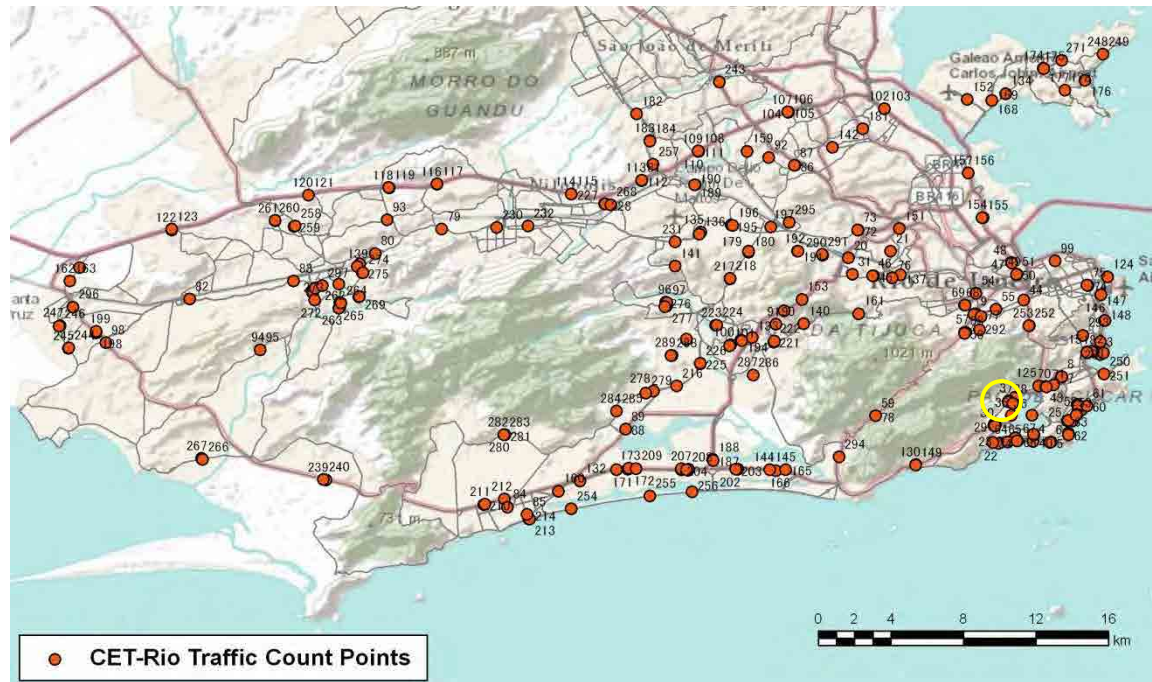

No.	Point	Towards
37	R. J. Botânico prox. n-746 Leao	Gavea

[Location]