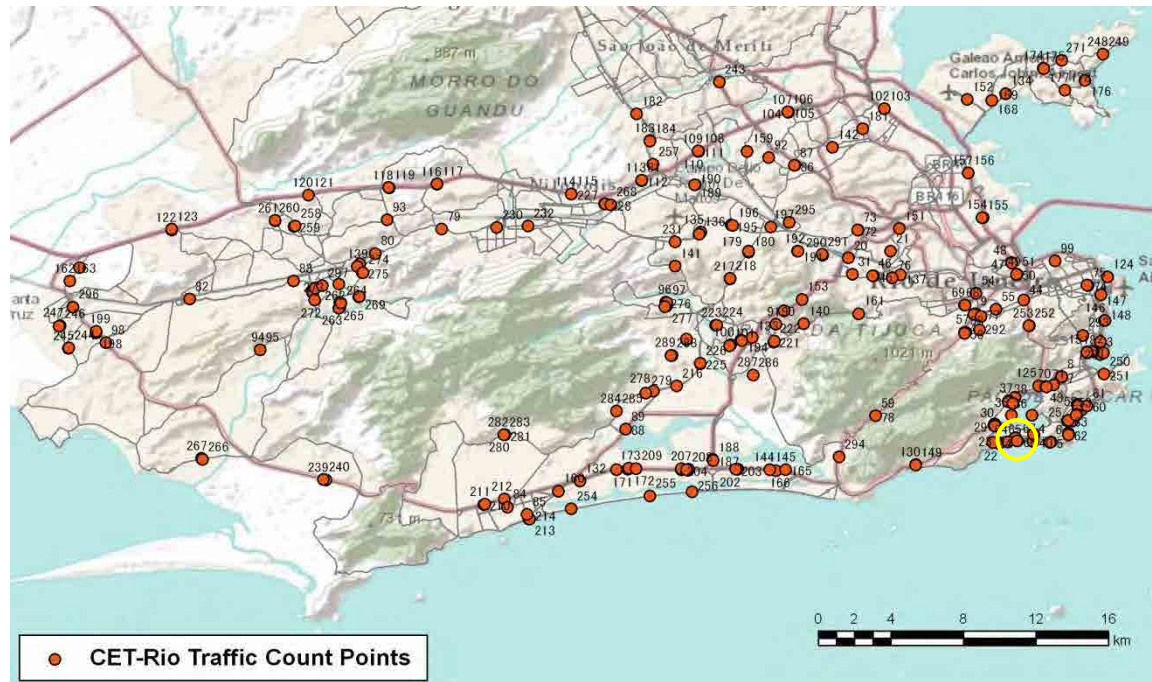

No.	Point	Towards
65	Av.Delfim Moreira prox. n-426	Ipanema

[Location]

[Weekday]

[Weekend]

No.	Point	Towards
66	Av Vieira Souto próx. n°718	Leblon

[Location]

[Weekday]

[Weekend]

No.	Point	Towards
67	Av Vieira Souto próx. n°718	Arpoador

[Location]

[Weekday]

[Weekend]

No.	Point	Towards
68	Rua Maxwell prox. n- 145 e a R.Gonzaga Bastos	

[Location]

[Weekday]

[Weekend]