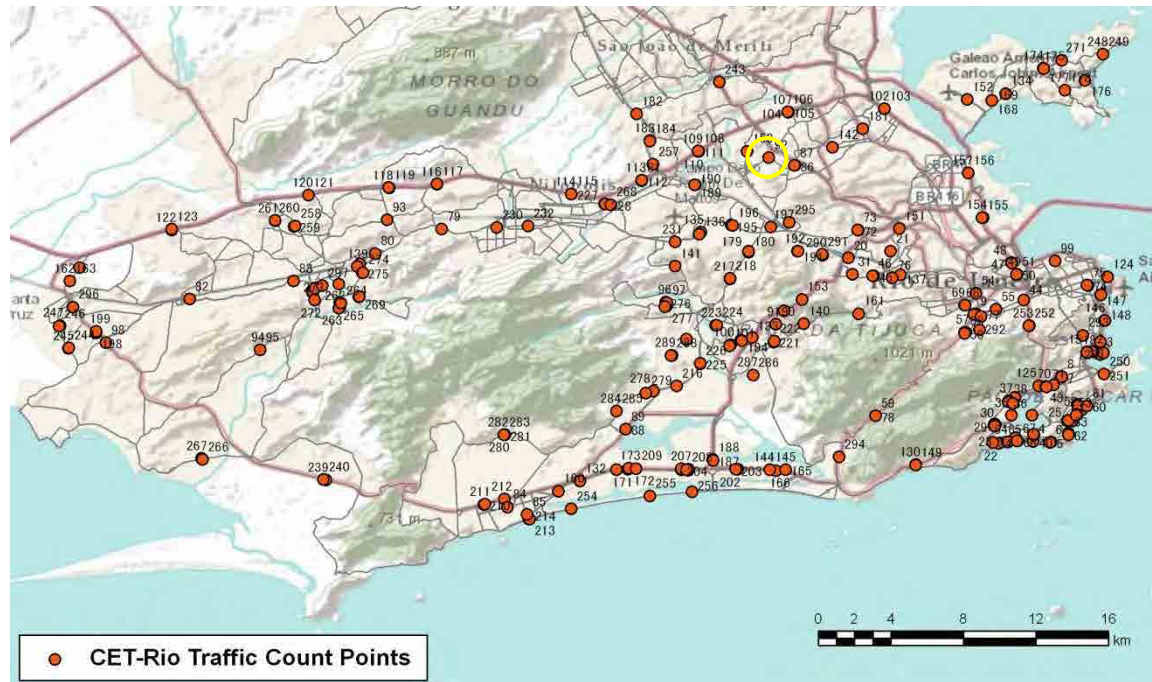

No.	Point	Towards
89	Av. Salvador Allende, prox portao 3	Recreio

[Location]

[Weekday]

[Weekend]

No.	Point	Towards
90	Est. do Pau Ferro, prox ao n 893	Linha Amarela

[Location]

[Weekday]

[Weekend]

No.	Point	Towards
91	Est. do Pau Ferro, prox ao n 893	Est. do Guanumbi

[Location]

[Weekday]

[Weekend]

No.	Point	Towards
92	Est. Barro Vermelho, prox n 1468	Colégio

[Location]

[Weekday]

[Weekend]