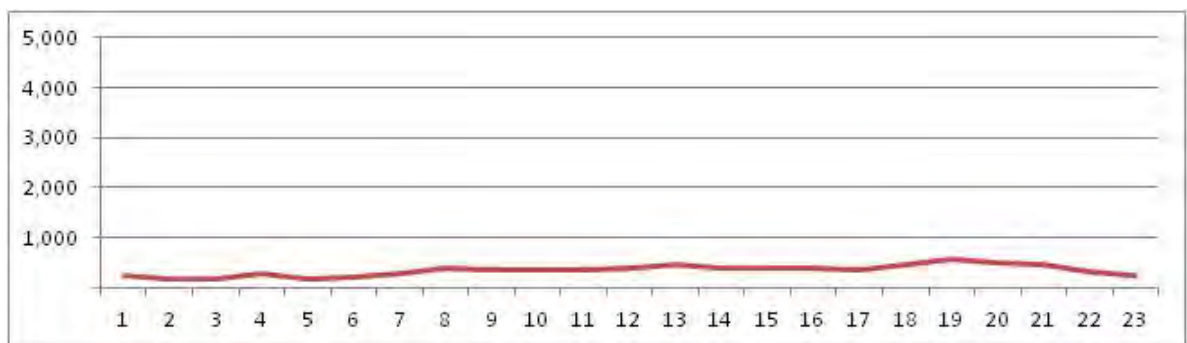

No.	Point	Towards
138	Rua Arthur Rios , próx. 692	

[Location]

[Weekday]

[Weekend]