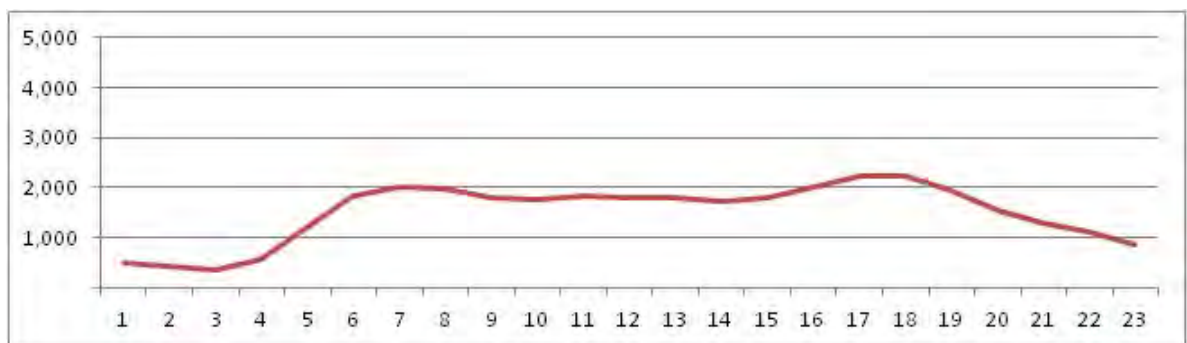

No.	Point	Towards
110	Av. Brasil km 24,3	Pista Central Sentido Centro

[Location]

[Weekday]

[Weekend]