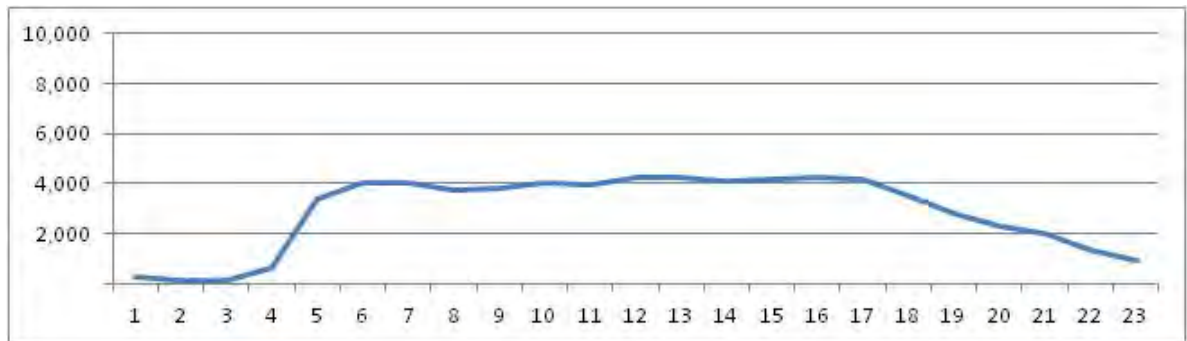

[Weekend]

No.	Point	Towards
155	Linha Vermelha Km 3,5	Centro

[Location]

[Weekday]

[Weekend]

No.	Point	Towards
156	Linha vermelha Km 5,5	Centro

[Location]

[Weekday]