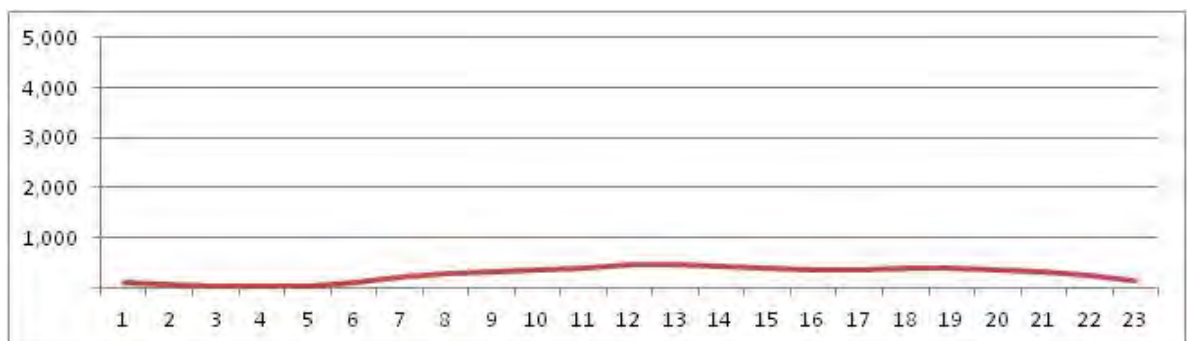

No.	Point	Towards
222	Estr.Geminiano Góis,331	JPA

[Location]

[Weekday]

[Weekend]