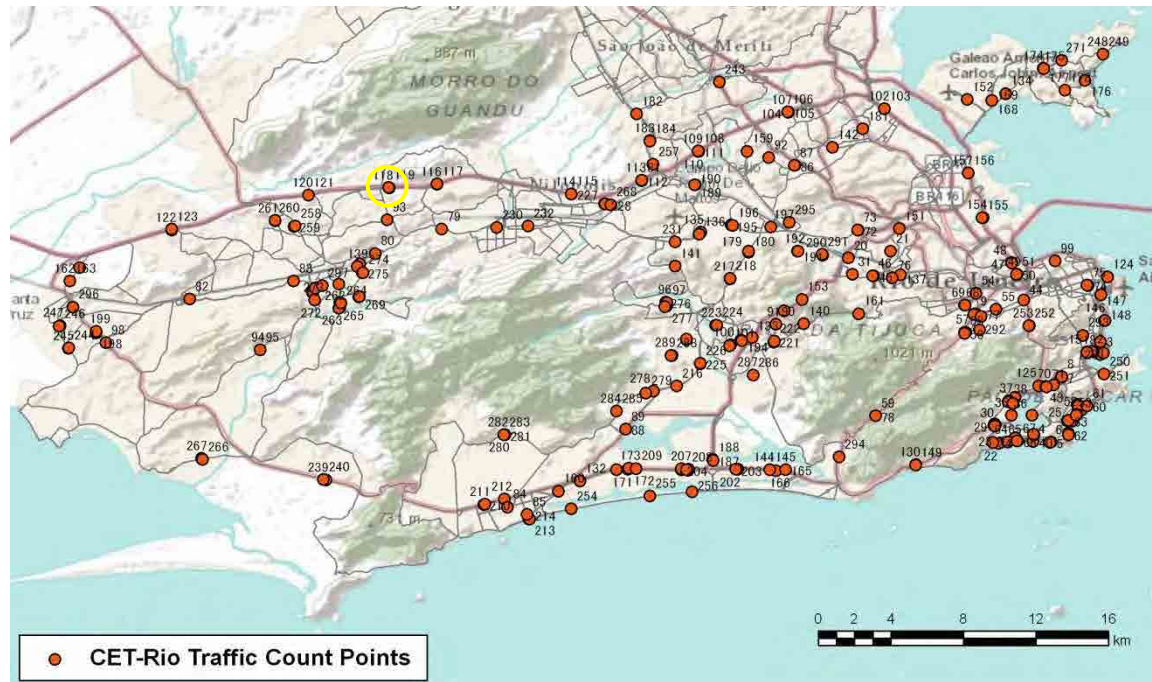

[Weekend]

No.	Point	Towards
117	Av. Brasil Km 35,3	Santa Cruz

[Location]

[Weekday]

[Weekend]

No.	Point	Towards
118	Av. Brasil, Km 40	Centro

[Location]

[Weekday]