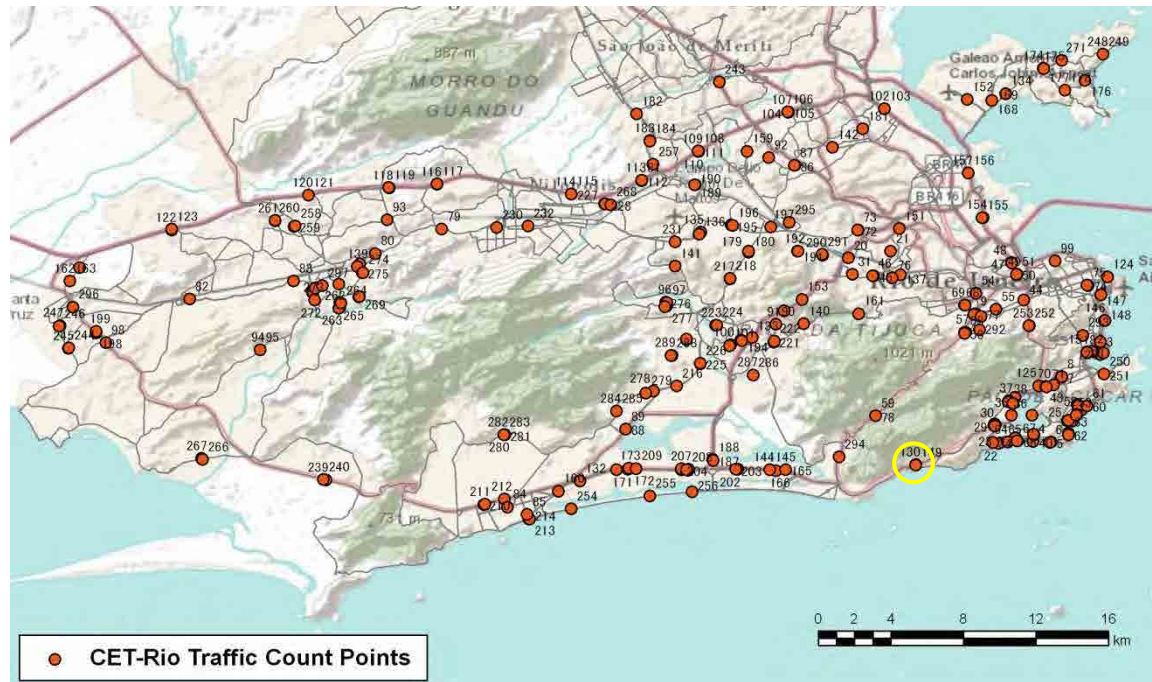

No.	Point	Towards
149	Auto Estrada Lagoa Barra	Centro

[Location]