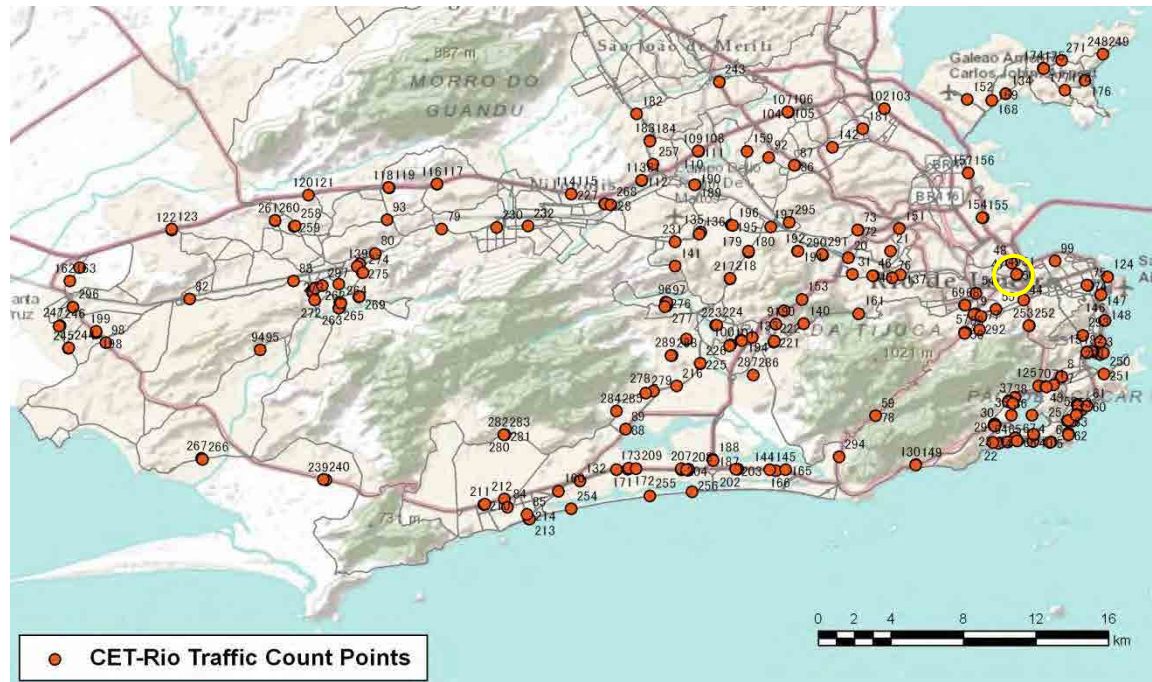

No.	Point	Towards
47	Campo de Sao Cristovao prox. a Rua Escobar	

[Location]

[Weekday]

[Weekend]

No.	Point	Towards
48	R Escobar proximo ao n-84 e a R Santos Lima	

[Location]

[Weekday]

[Weekend]

No.	Point	Towards
49	Av PedroII prox.Rua F.de Mello	Quinta

[Location]

[Weekday]

[Weekend]

No.	Point	Towards
50	Av PedroII prox.n219	Av Franc.Bicalho

[Location]

[Weekday]

[Weekend]