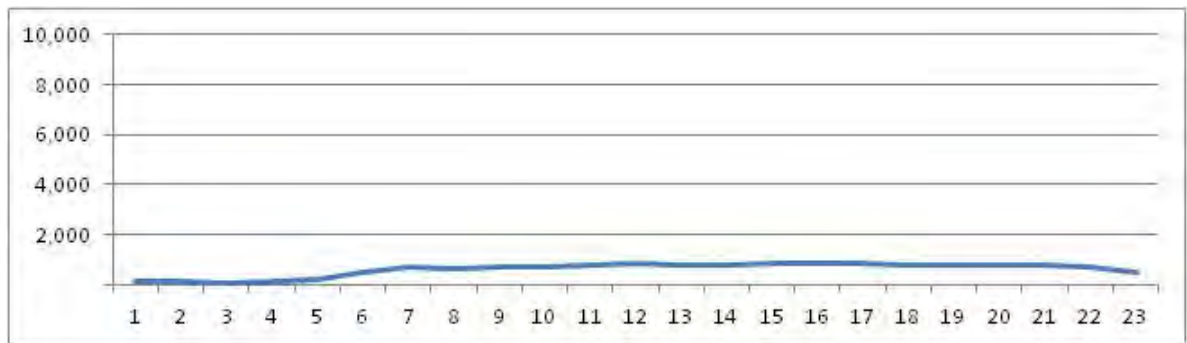

[Weekend]

No.	Point	Towards
197	Padre Manso,109	Madureira

[Location]

[Weekday]

[Weekend]

No.	Point	Towards
198	Felipe Cardoso,802	P. Guaratiba

[Location]

[Weekday]