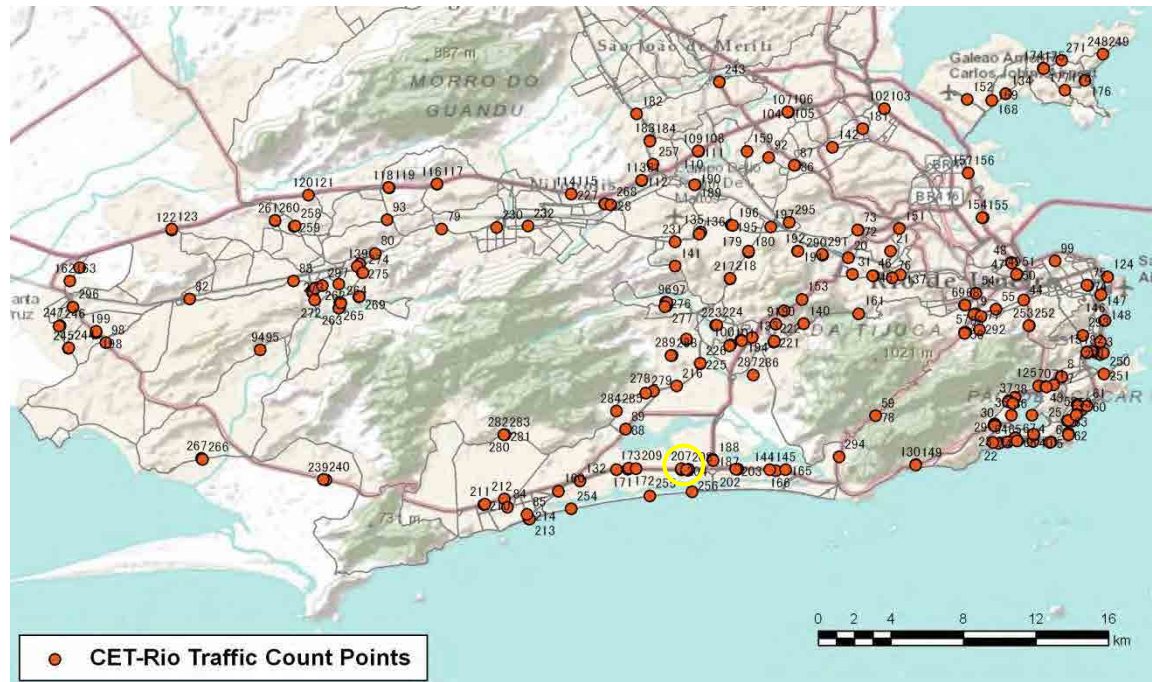

[Weekend]

No.	Point	Towards
203	Américas,4430	Central-Recreio

[Location]

[Weekday]

[Weekend]

No.	Point	Towards
204	Américas,6700	Central-Centro

[Location]

[Weekday]