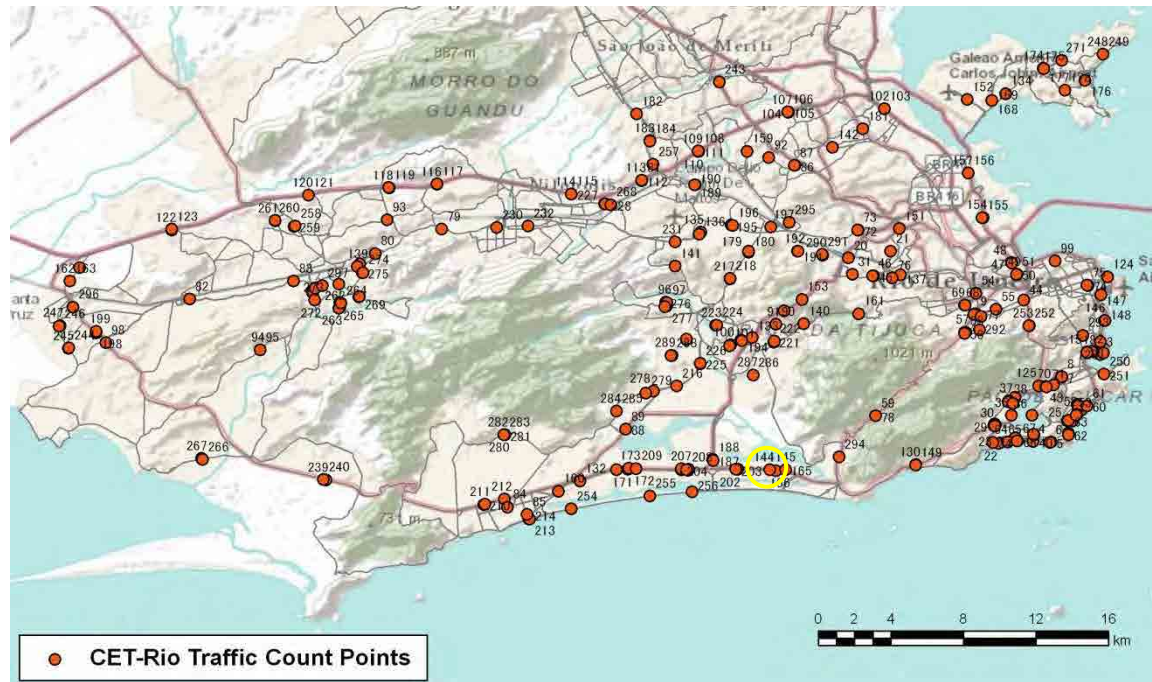

No.	Point	Towards
145	Av. das Américas - Próx. n.2901	Recreio

[Location]