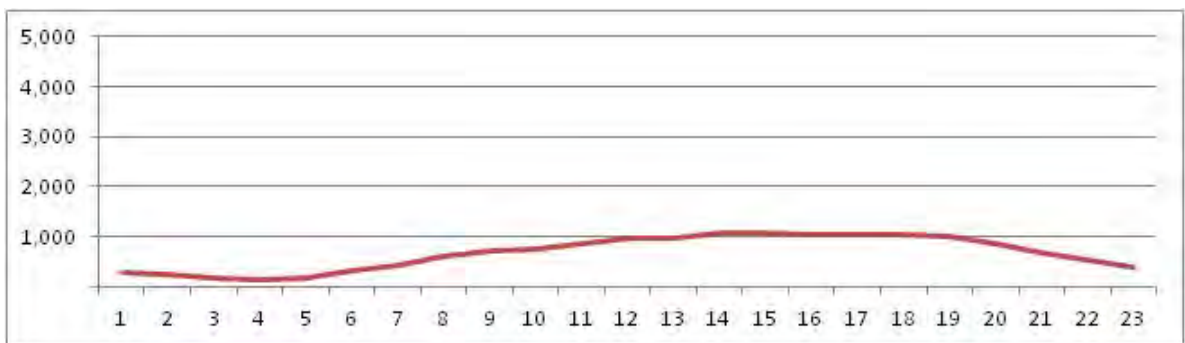

No.	Point	Towards
151	Av. Dom Helder Camara, próx. 4.242	Abolição

[Location]

[Weekday]

[Weekend]