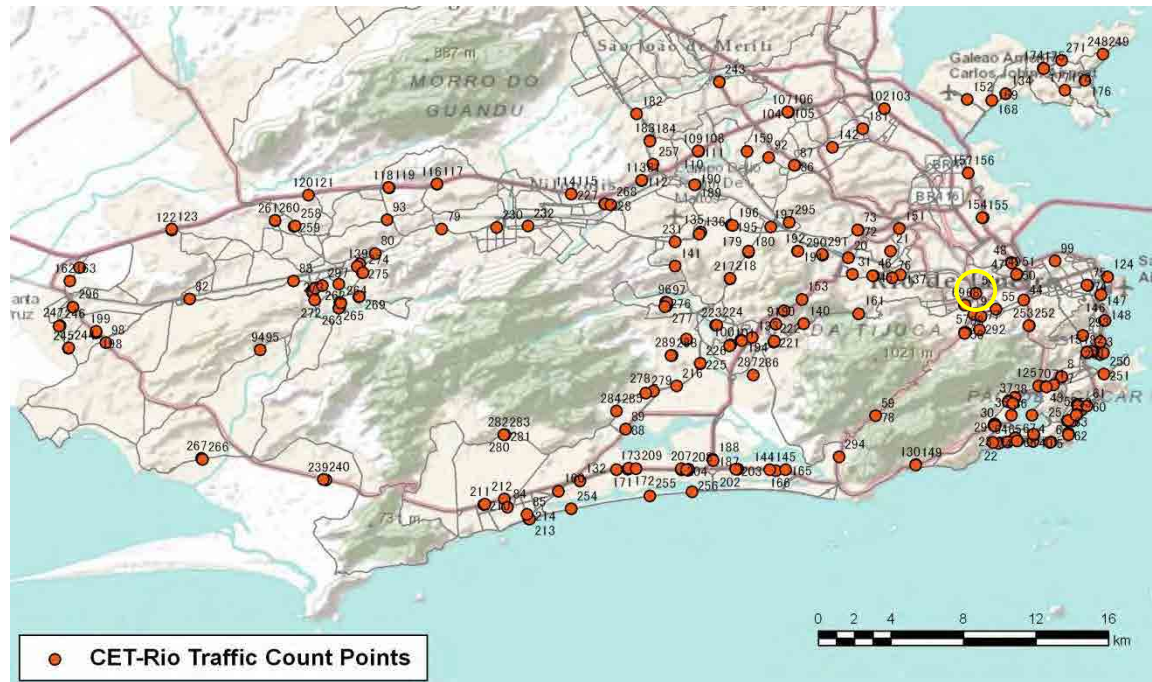

No.	Point	Towards
69	R.Gonzaga Bastos prox. n- 271 e a Rua Maxwell	

[Location]