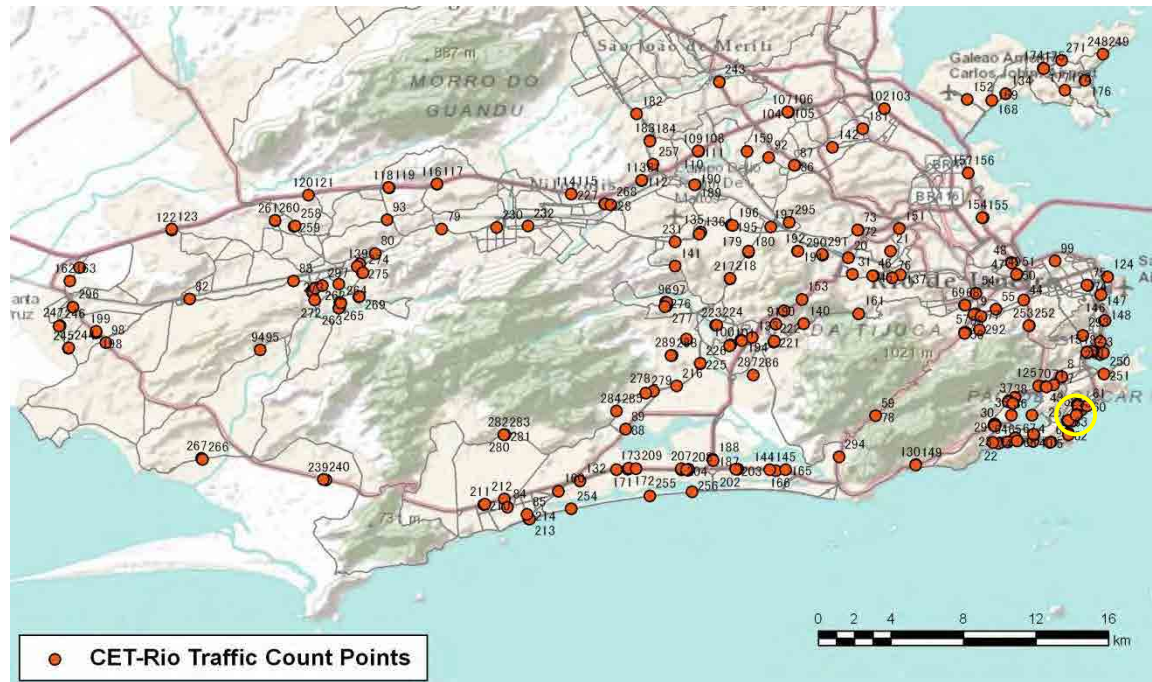

No.	Point	Towards
49	Av PedroII prox.Rua F.de Mello	Quinta

[Location]

[Weekday]

[Weekend]

No.	Point	Towards
50	Av PedroII prox.n219	Av Franc.Bicalho

[Location]

[Weekday]

[Weekend]

No.	Point	Towards
51	R. Figueira de Mello x Av. Pedro II	

[Location]

[Weekday]

[Weekend]

No.	Point	Towards
52	Av Atlantica proximo n-2616	Ipanema

[Location]

[Weekday]

[Weekend]