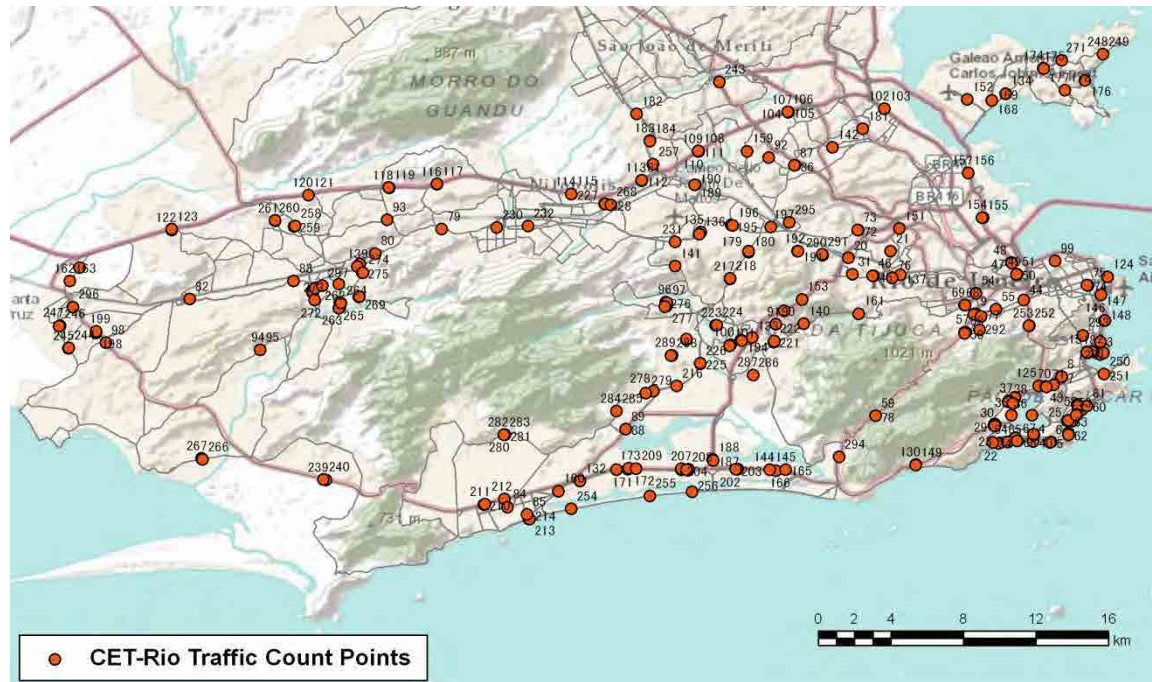

No.	Point	Towards
229	Av. Sta. Cruz	Campo Grande

[Location]