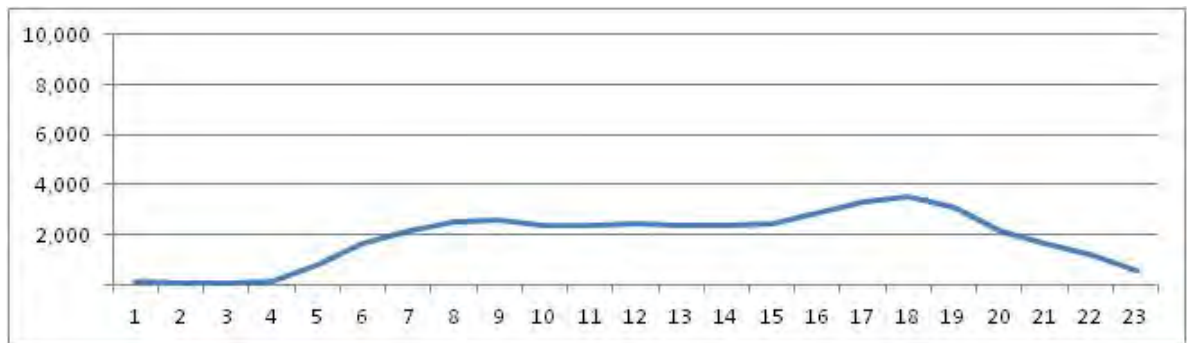

[Weekend]

No.	Point	Towards
147	Infante Dom Henrique - Km1	Zona Sul

[Location]

[Weekday]

[Weekend]

No.	Point	Towards
148	Infante Dom Henrique Km 2,7	Centro

[Location]

[Weekday]