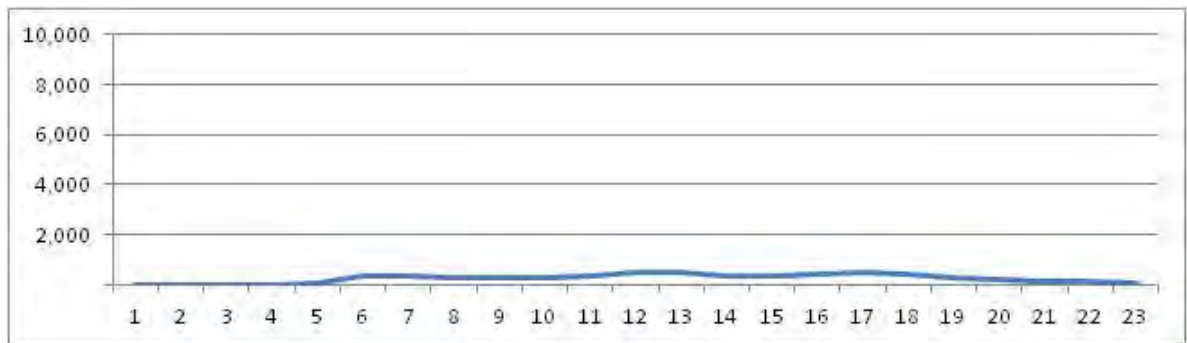

No.	Point	Towards
83	Av. Cesario de Mello, prox n 4.408	Bangu

[Location]

[Weekday]

[Weekend]

No.	Point	Towards
84	Av Genaro de Carvalho, prox n 2.332	Barra da Tijuca

[Location]

[Weekday]

[Weekend]