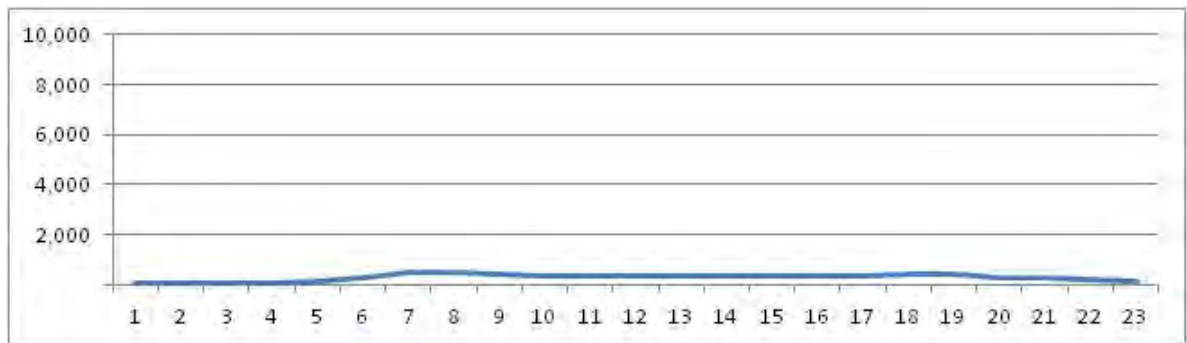

No.	Point	Towards
57	R Conde de Bonfim prox. n-690	Usina

[Location]

[Weekday]

[Weekend]

No.	Point	Towards
58	R Conde de Bonfim prox n-719	Saens Pena

[Location]

[Weekday]

[Weekend]