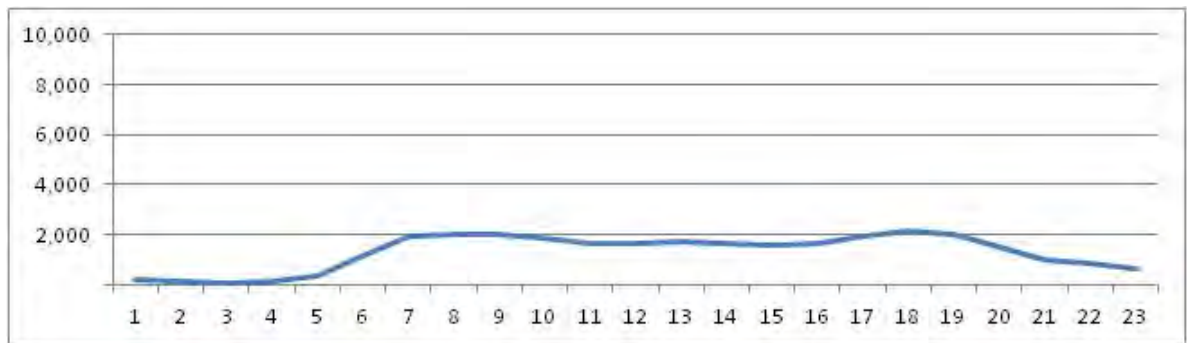

No.	Point	Towards
87	Av. Monsenhor Felix, prox rua Turiana	Madureira

[Location]

[Weekday]

[Weekend]

No.	Point	Towards
88	Av. Salvador Allende, prox portao 3	Av. Ayrton Senna

[Location]

[Weekday]

[Weekend]