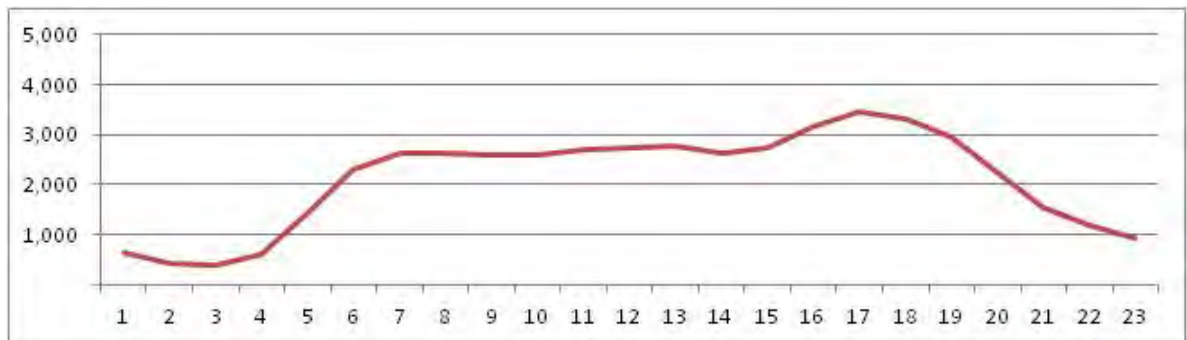

No.	Point	Towards
112	Av. Brasil, Km 28,0	Centro

[Location]

[Weekday]

[Weekend]