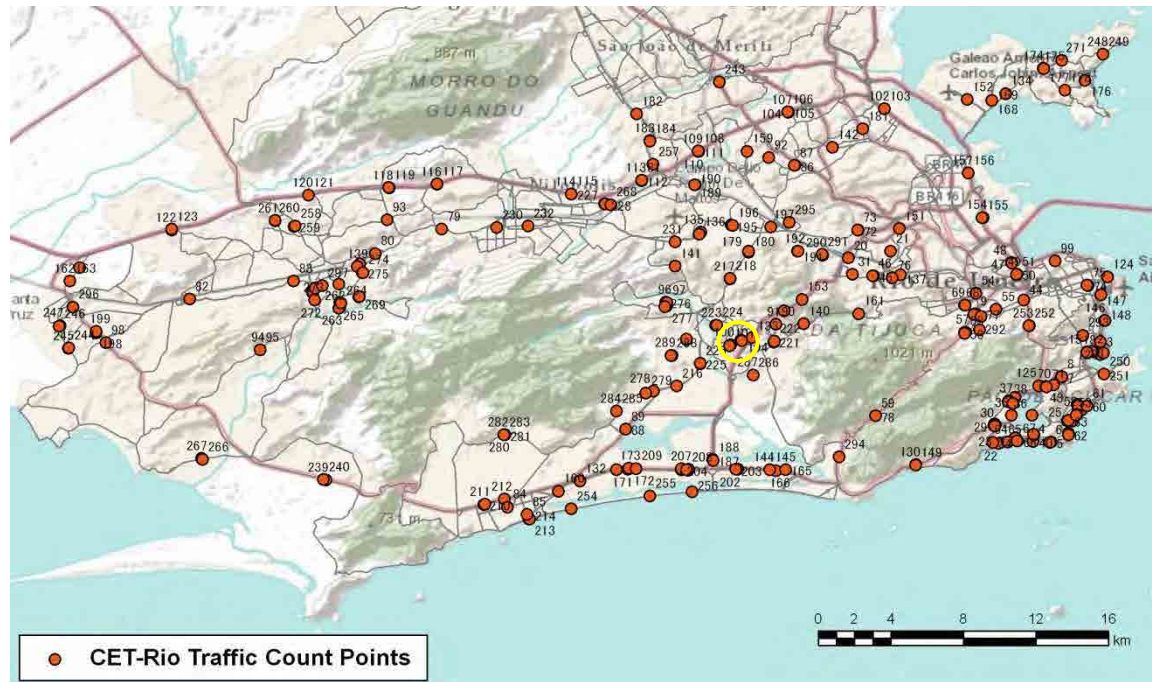

No.	Point	Towards
193	Geremário Dantas,1052	Freguesia

[Location]