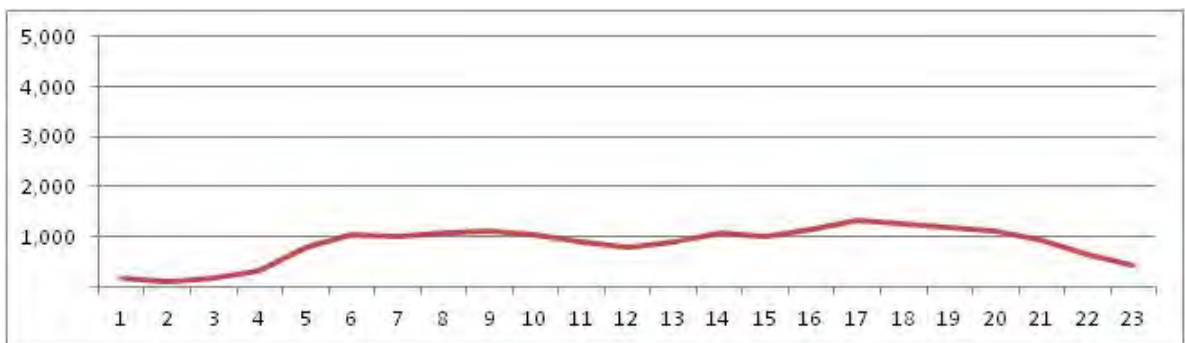

No.	Point	Towards
152	Av 20 de Janeiro	Aeroporto

[Location]

[Weekday]

[Weekend]