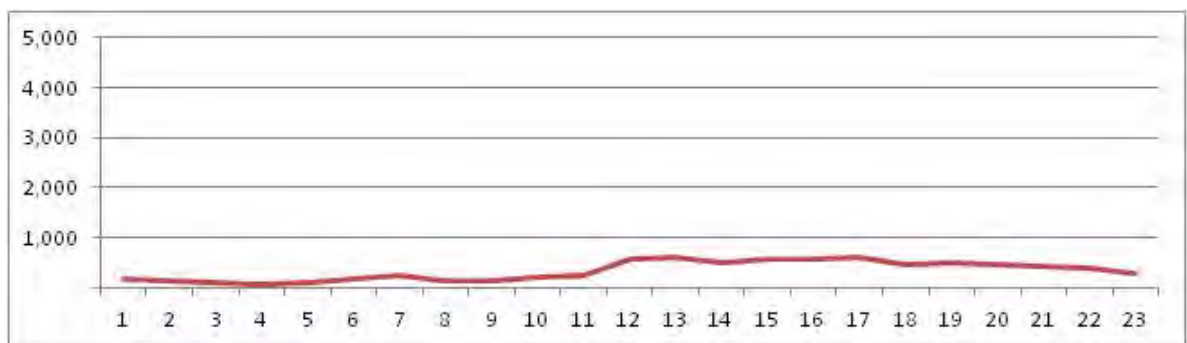

No.	Point	Towards
89	Av. Salvador Allende, prox portao 3	Recreio

[Location]

[Weekday]

[Weekend]

No.	Point	Towards
90	Est. do Pau Ferro, prox ao n 893	Linha Amarela

[Location]

[Weekday]

[Weekend]