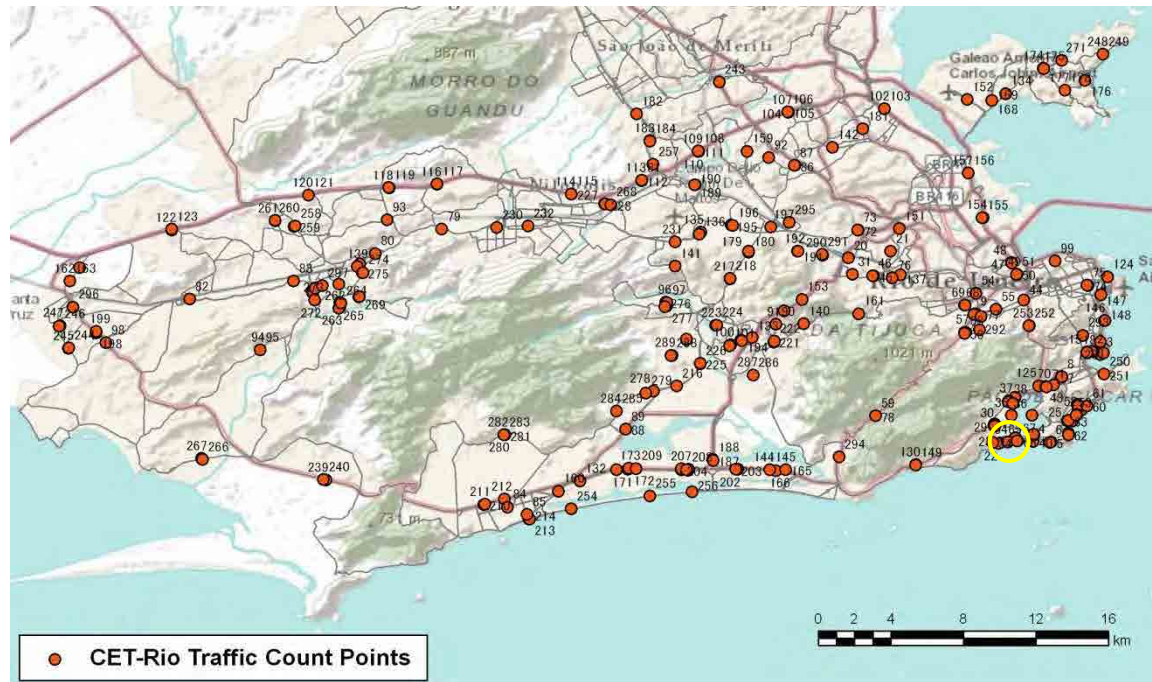

No.	Point	Towards
29	Av. Rodrigo Otavio proximo a R. Artur Artu Araripe	

[Location]

[Weekday]

[Weekend]

No.	Point	Towards
30	R Visconde de Albuquerque proximo ao n1228	

[Location]

[Weekday]

[Weekend]

No.	Point	Towards
31	Rua Dias da Cruz proximo ao n827	

[Location]

[Weekday]

[Weekend]

No.	Point	Towards
32	Av Gal San Martin prox. Av Borges de Medeiros	

[Location]

[Weekday]

[Weekend]

No.	Point	Towards
33	Av Borges de Medeiros proximo ao n179	

[Location]

[Weekday]

[Weekend]

No.	Point	Towards
34	Av Gal San Martin proximo ao n1159	

[Location]

[Weekday]

[Weekend]