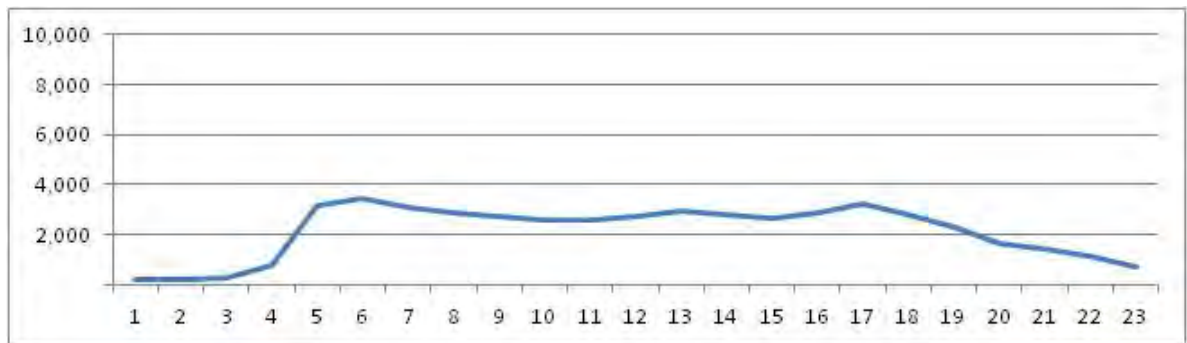

[Weekend]

No.	Point	Towards
103	Av. Brasil Km 12,8	Pista Lateral Sentido Santa Cruz

[Location]

[Weekday]

[Weekend]

No.	Point	Towards
104	Av. Brasil Km 18,8	Pista Central Sentido Centro

[Location]

[Weekday]