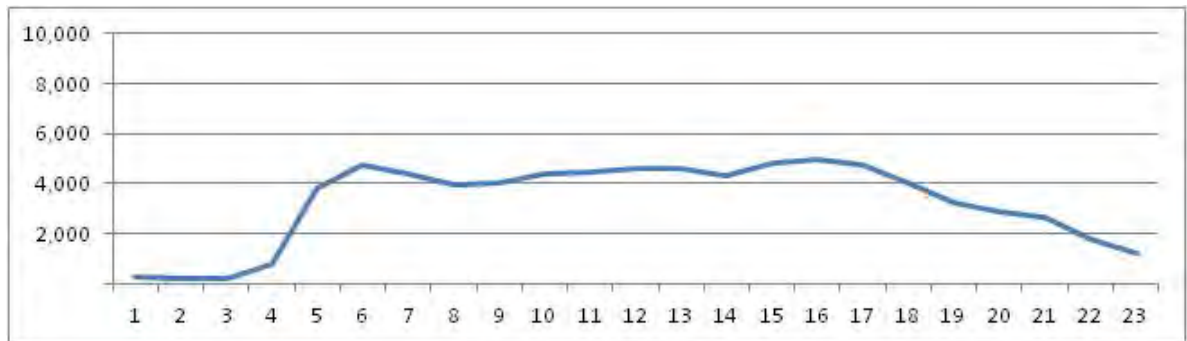

[Weekend]

No.	Point	Towards
155	Linha Vermelha Km 3,5	Centro

[Location]

[Weekday]

[Weekend]

No.	Point	Towards
156	Linha vermelha Km 5,5	Centro

[Location]

[Weekday]