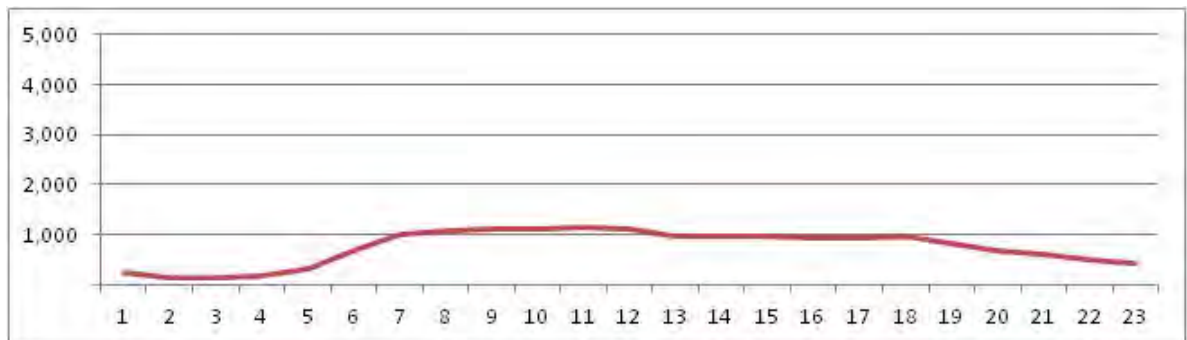

[Weekend]

No.	Point	Towards
123	Av. Brasil, Km 54,4	Santa Cruz

[Location]

[Weekday]

[Weekend]

No.	Point	Towards
124	Av. Pres. Kubitschek	Aterro

[Location]

[Weekday]