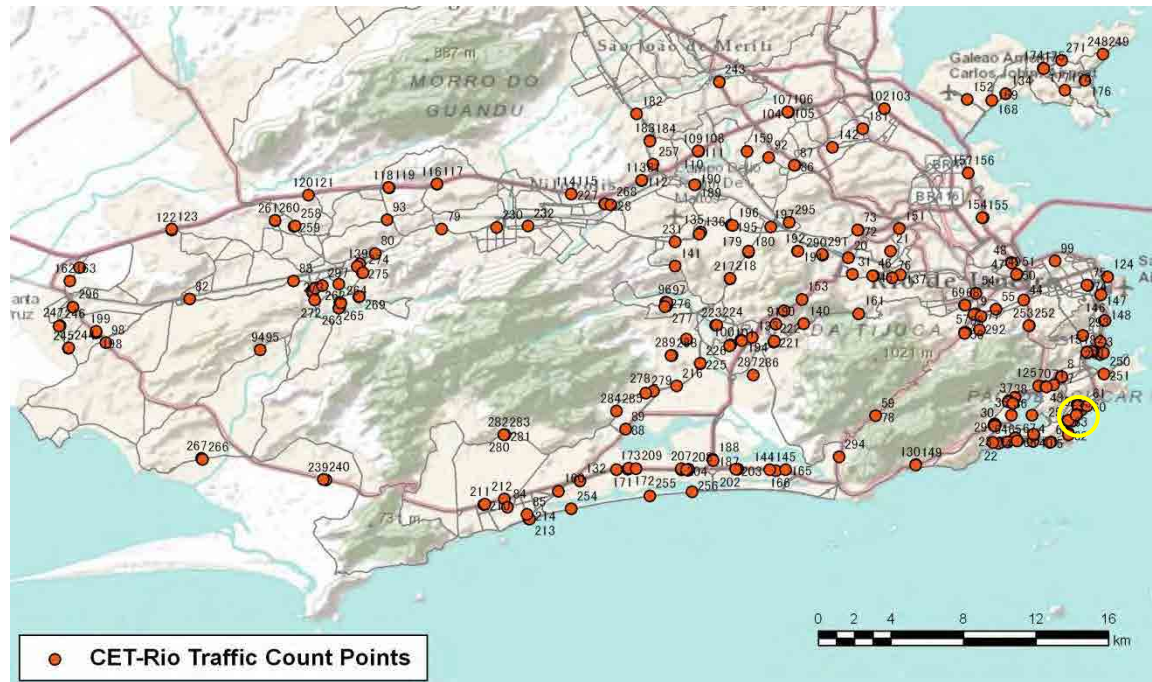

No.	Point	Towards
11	Av. Atlantica prox. n3056	Ipanema

[Location]