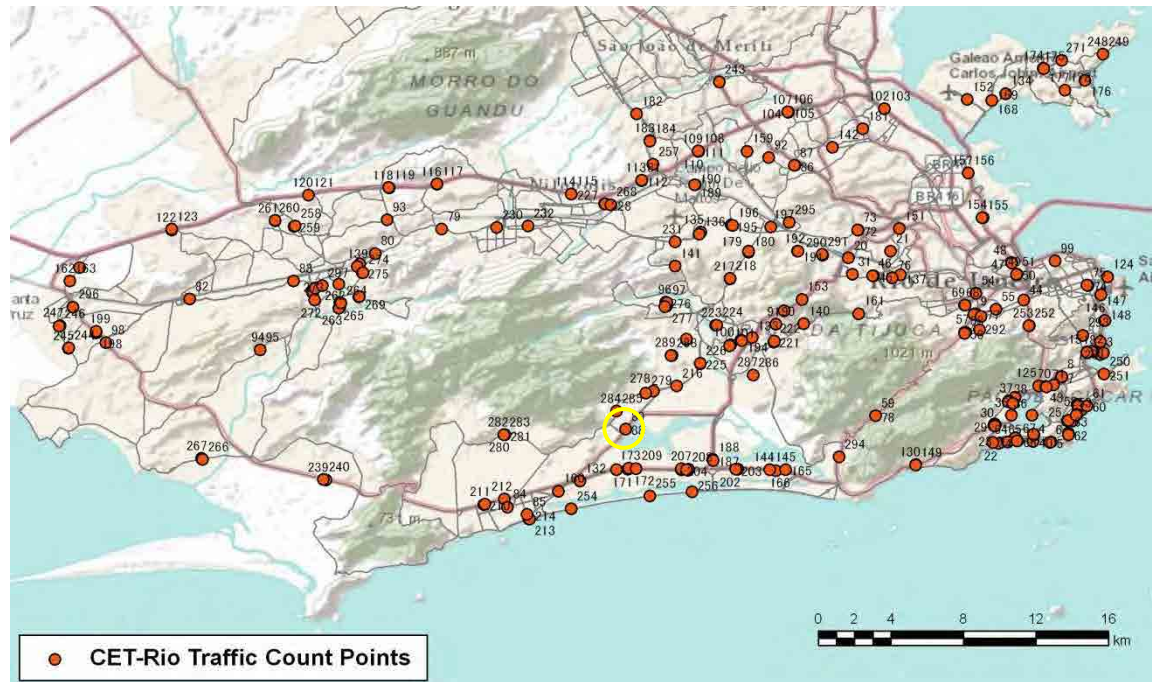

No.	Point	Towards
85	Av. Gláucio Gil, próx Av. Hermes de Lima	Praia

[Location]

[Weekday]

[Weekend]

No.	Point	Towards
86	Av. Monsenhor Felix, prox rua Turiana	Irajá

[Location]

[Weekday]

[Weekend]

No.	Point	Towards
87	Av. Monsenhor Felix, prox rua Turiana	Madureira

[Location]

[Weekday]

[Weekend]

No.	Point	Towards
88	Av. Salvador Allende, prox portao 3	Av. Ayrton Senna

[Location]

[Weekday]

[Weekend]

No.	Point	Towards
89	Av. Salvador Allende, prox portao 3	Recreio

[Location]

[Weekday]

[Weekend]

No.	Point	Towards
90	Est. do Pau Ferro, prox ao n 893	Linha Amarela

[Location]

[Weekday]

[Weekend]