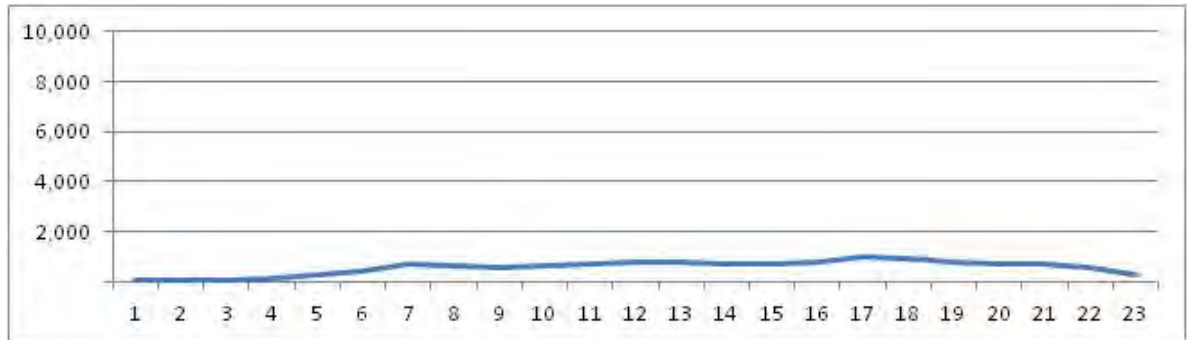

No.	Point	Towards
93	Estr da Posse, próx n. 1.168	Av. Brasil

[Location]

[Weekday]

[Weekend]