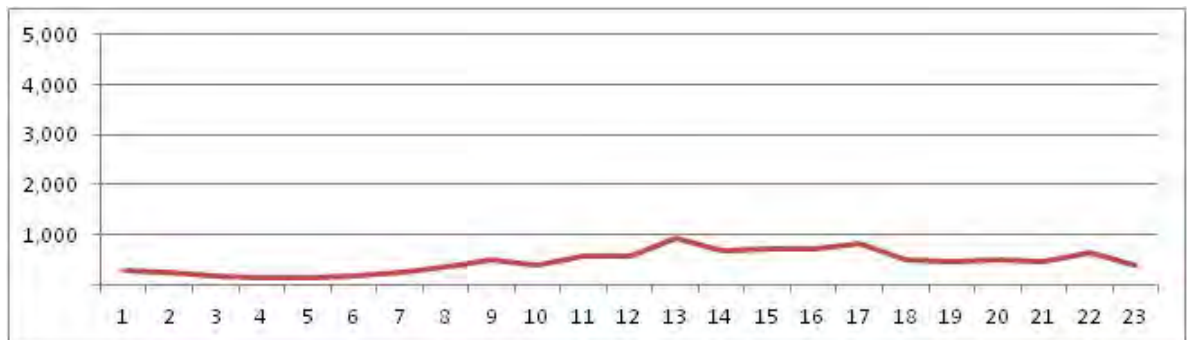

No.	Point	Towards
63	Av Atlântica próx. n°3880	Leme

[Location]

[Weekday]

[Weekend]