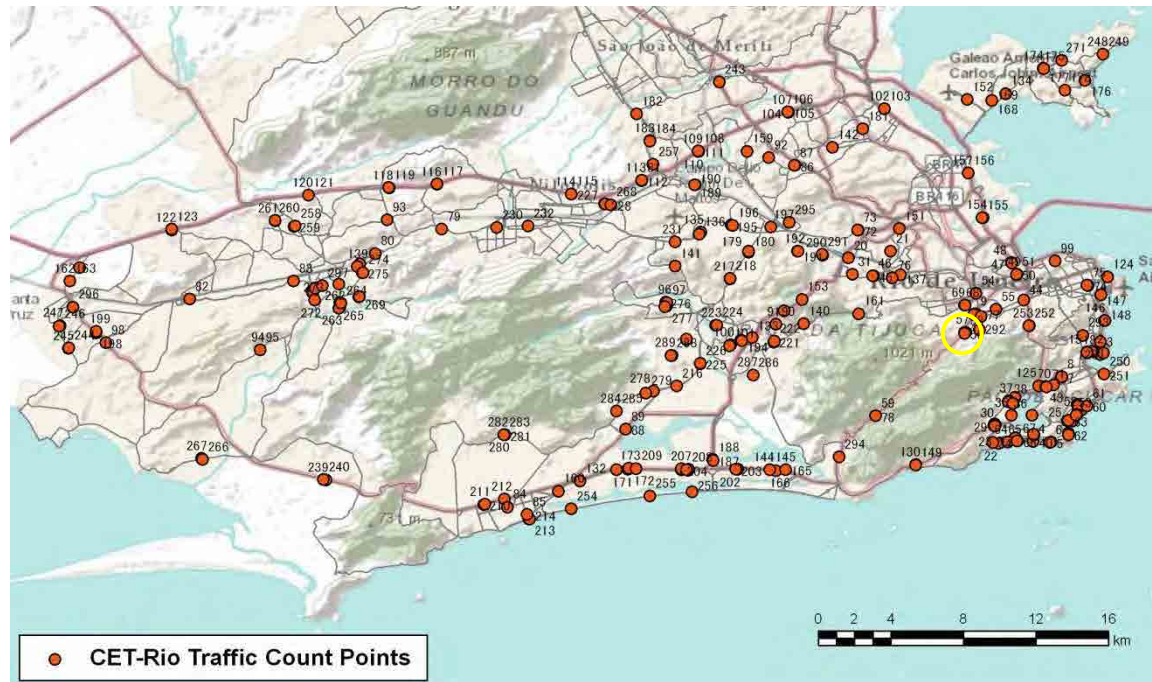

No.	Point	Towards
57	R Conde de Bonfim prox. n-690	Usina

[Location]