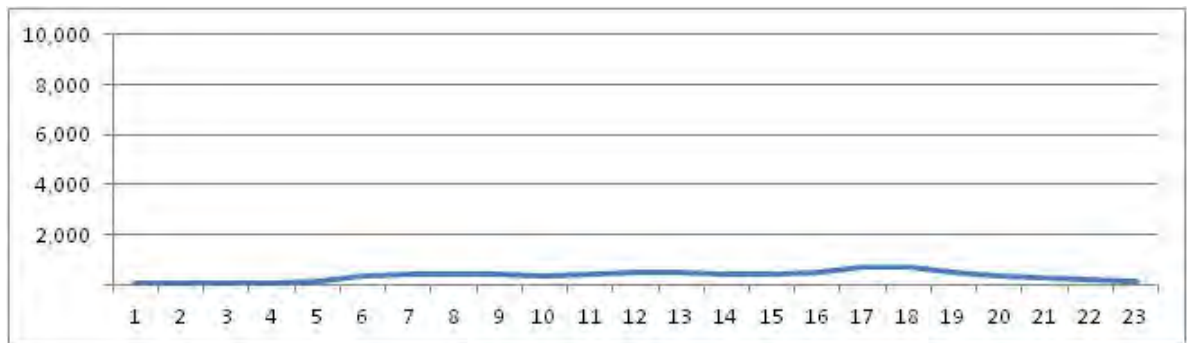

[Weekend]

No.	Point	Towards
219	André Rocha,2630	Curicica

[Location]

[Weekday]

[Weekend]

No.	Point	Towards
220	André Rocha,2630	Taquara

[Location]

[Weekday]