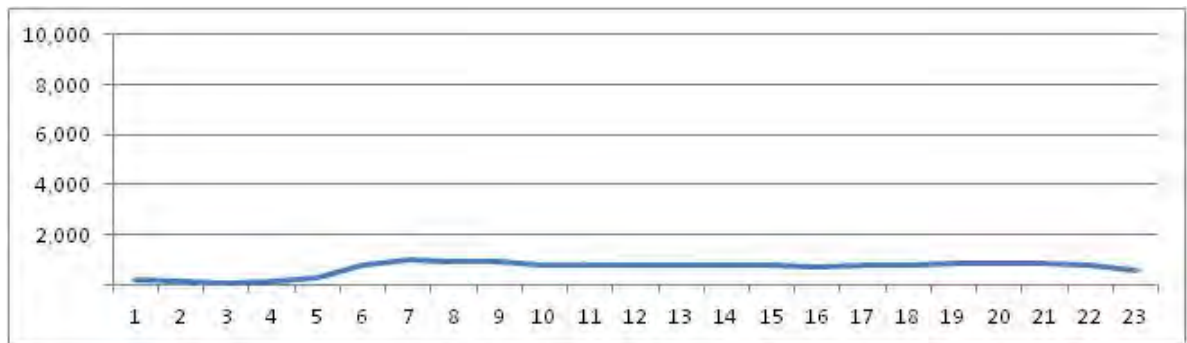

No.	Point	Towards
45	R. Dias da Cruz prox. n358	Eng Dentro

[Location]

[Weekday]

[Weekend]