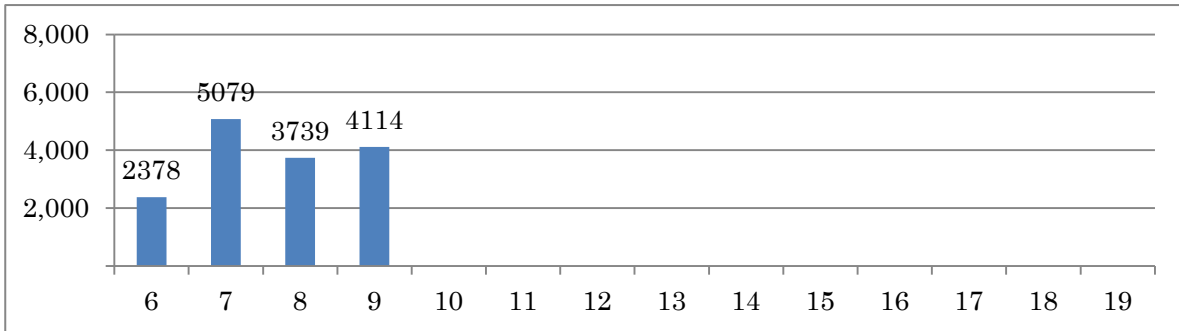

[001 - Barra]