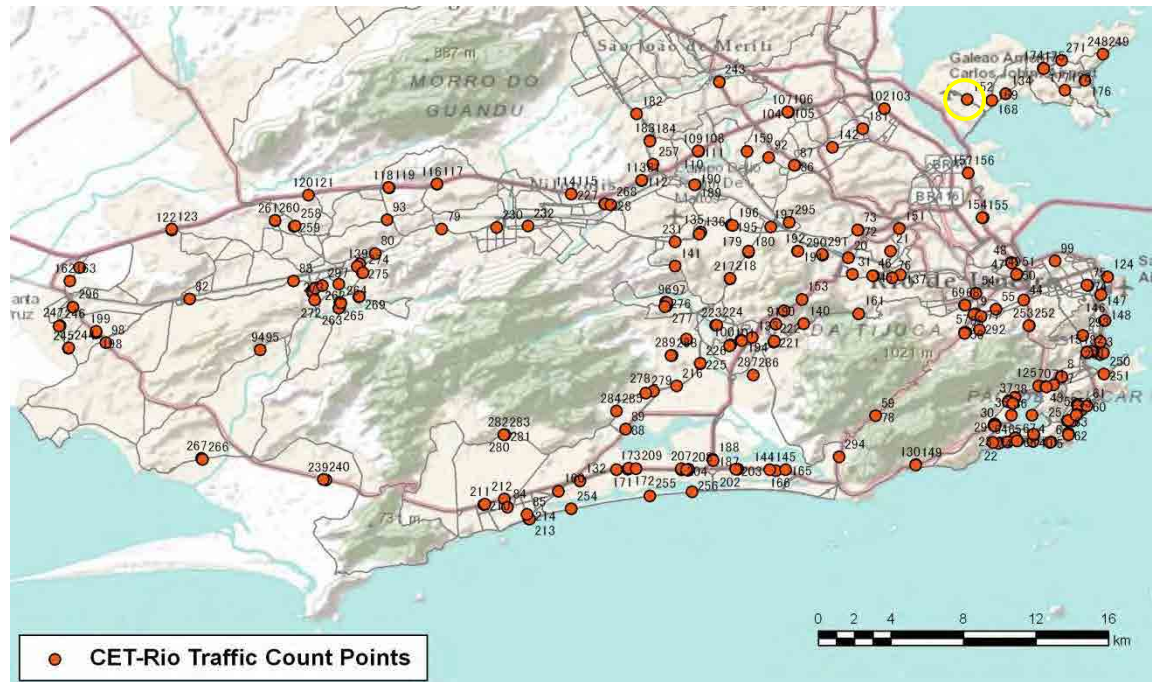

No.	Point	Towards
152	Av 20 de Janeiro	Aeroporto

[Location]