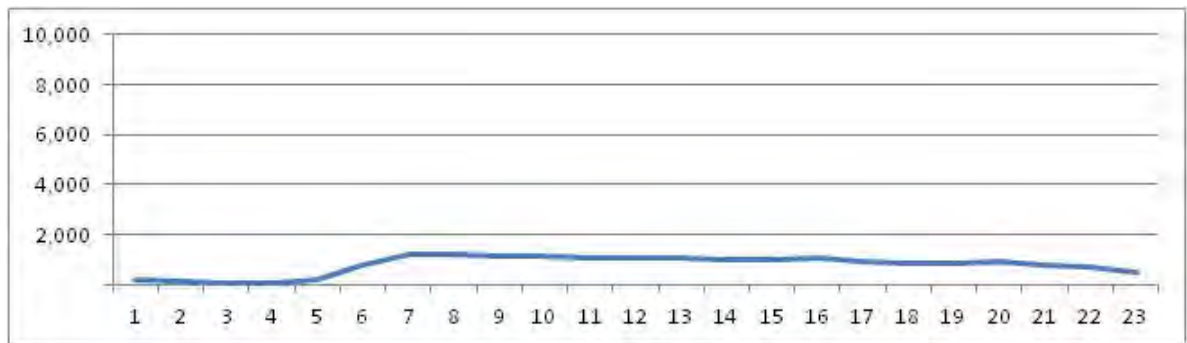

No.	Point	Towards
7	Rua Voluntarios da Patria prox. n324	

[Location]

[Weekday]

[Weekend]