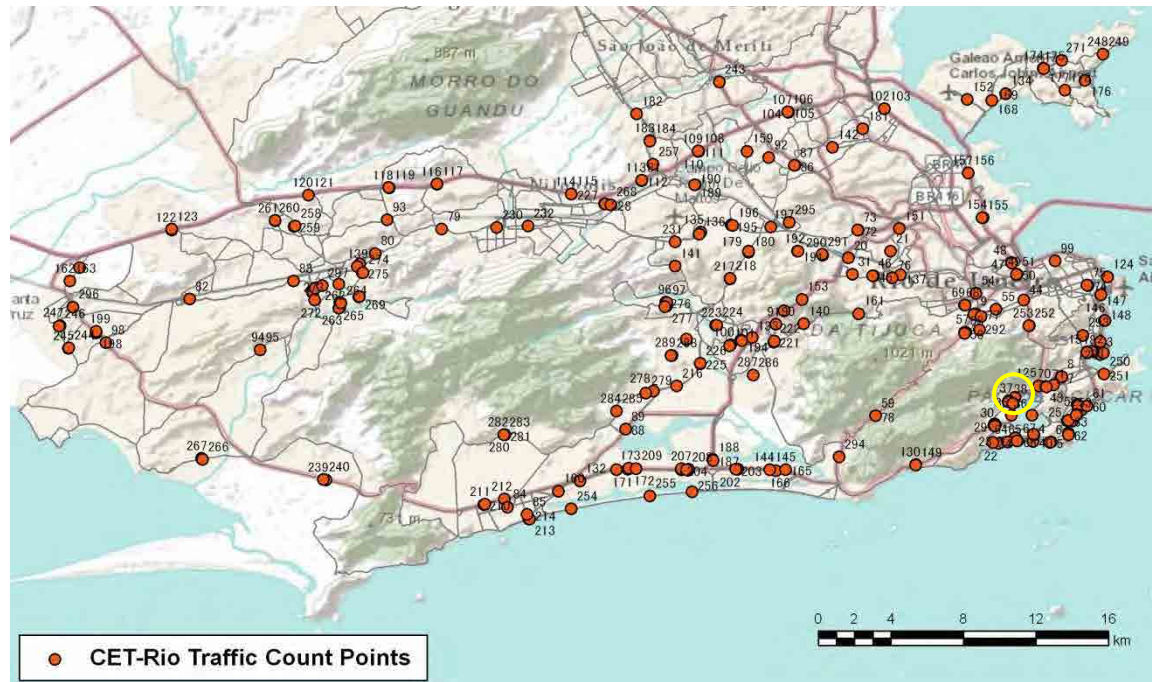

No.	Point	Towards
31	Rua Dias da Cruz proximo ao n827	

[Location]

[Weekday]

[Weekend]

No.	Point	Towards
32	Av Gal San Martin prox. Av Borges de Medeiros	

[Location]

[Weekday]

[Weekend]

No.	Point	Towards
33	Av Borges de Medeiros proximo ao n179	

[Location]

[Weekday]

[Weekend]

No.	Point	Towards
34	Av Gal San Martin proximo ao n1159	

[Location]

[Weekday]

[Weekend]

No.	Point	Towards
35	Av Lineu de Paula Machado proximo ao n-720	

[Location]

[Weekday]

[Weekend]

No.	Point	Towards
36	R. Pacheco Leao prox. n-38	Gavea

[Location]

[Weekday]

[Weekend]