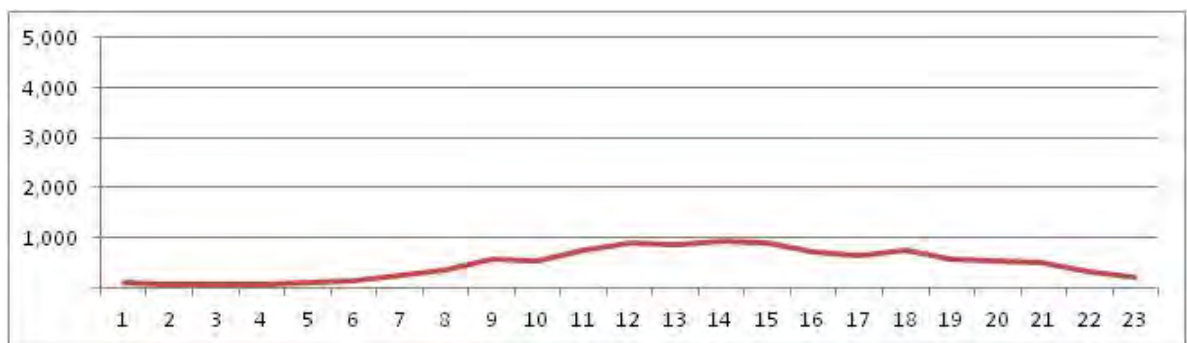

No.	Point	Towards
79	Av. Santa Cruz, prox. n. 8.264	Campo Grande

[Location]

[Weekday]

[Weekend]

No.	Point	Towards
80	Av. Santa Cruz, em frente n. 12.242	Campo Grande

[Location]

[Weekday]

[Weekend]