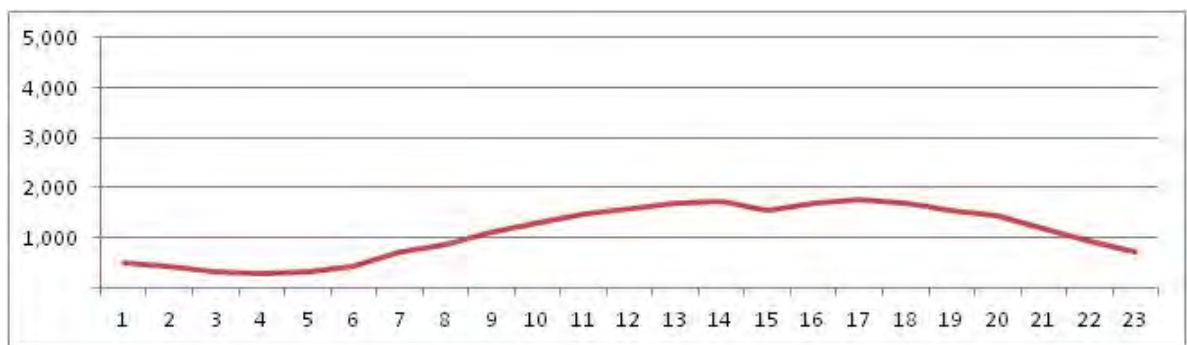

No.	Point	Towards
150	Av. Borges de Medeiros - Próx.2225	Leblon

[Location]

[Weekday]

[Weekend]