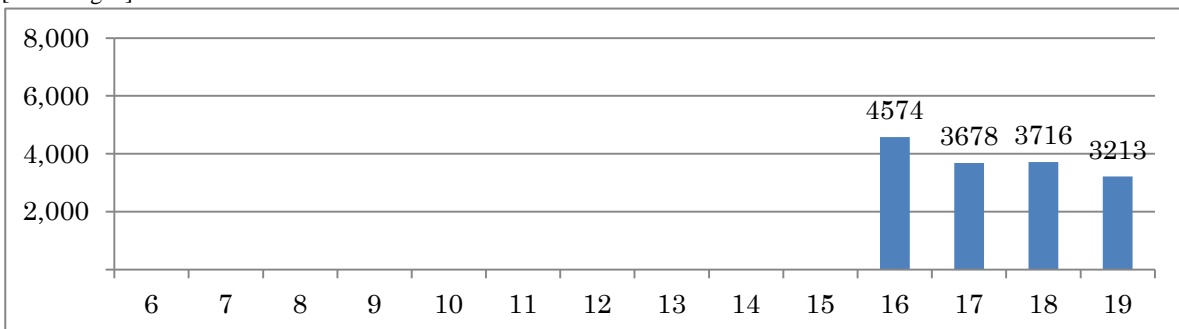

[Location]

[001 - Centro]

[002 - Lagoa]

Post	Local	Volumetric count	
		Date	Duration
6	TunelSantaBarbara	28/09/2011	06:00- 19:59

[Location]

[001 - Centro]

[002 - Botafogo]

Post	Local	Volumetric count	
		Date	Duration
7	PrabaSibelius	20/09/2011	06:00- 09:59