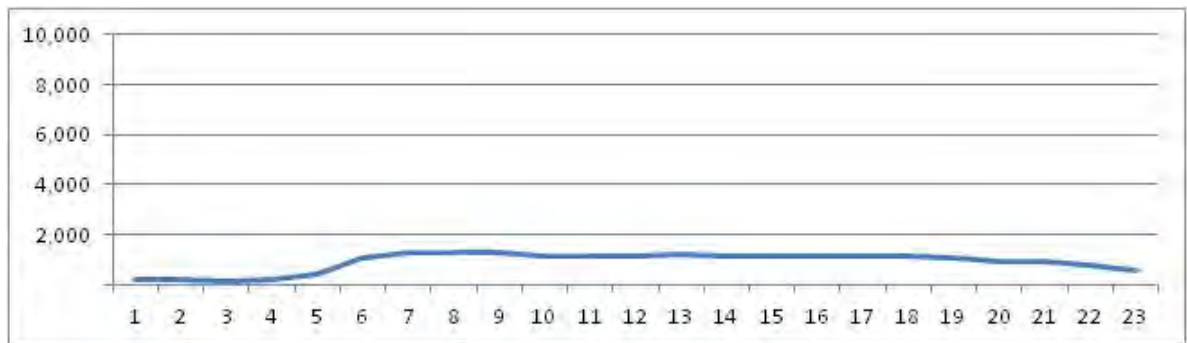

[Weekend]

No.	Point	Towards
197	Padre Manso,109	Madureira

[Location]

[Weekday]

[Weekend]

No.	Point	Towards
198	Felipe Cardoso,802	P. Guaratiba

[Location]

[Weekday]