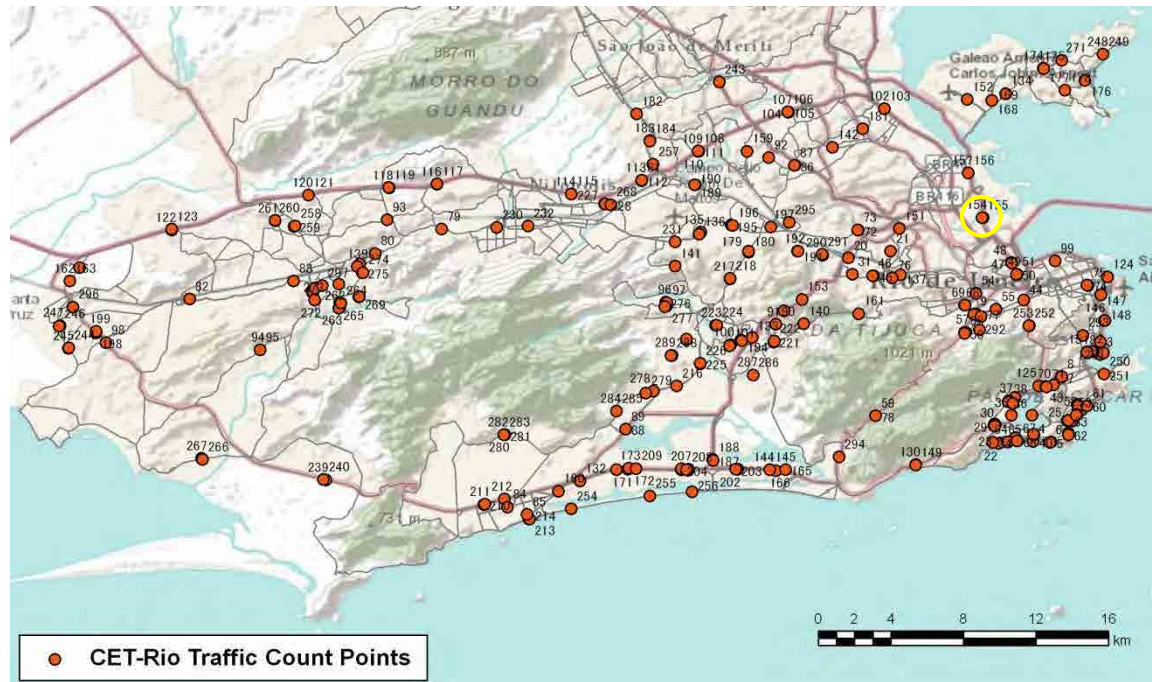

[Weekend]

No.	Point	Towards
153	Linha Amarela Km 5,6	Fundão

[Location]

[Weekday]

[Weekend]

No.	Point	Towards
154	Linha Vermelha Km 3	Dutra

[Location]

[Weekday]

[Weekend]

No.	Point	Towards
155	Linha Vermelha Km 3,5	Centro

[Location]

[Weekday]

[Weekend]

No.	Point	Towards
156	Linha vermelha Km 5,5	Centro

[Location]

[Weekday]

[Weekend]

No.	Point	Towards
157	Linha vermelha Km 5,5	Ilha

[Location]

[Weekday]

[Weekend]

No.	Point	Towards
158	Linha Amarela Km 12,2	Barra

[Location]

[Weekday]