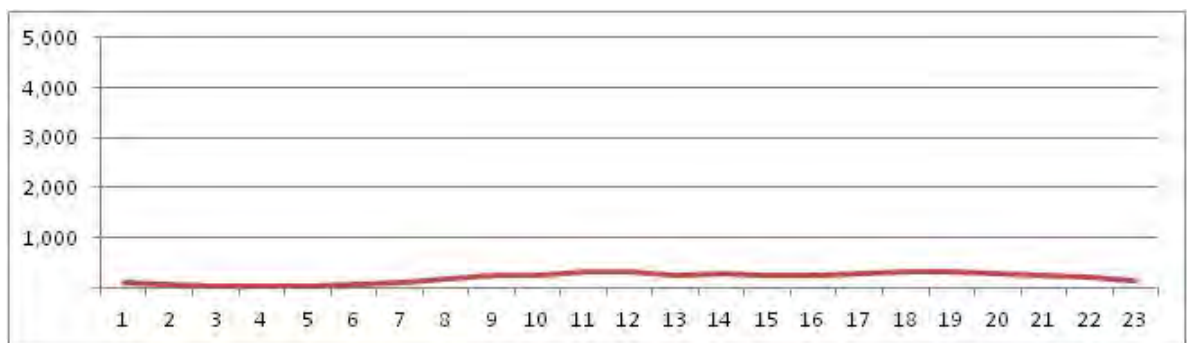

No.	Point	Towards
100	Rua Retiro dos Artistas, prox. n 1.420	Retiro dos Artistas

[Location]

[Weekday]

[Weekend]