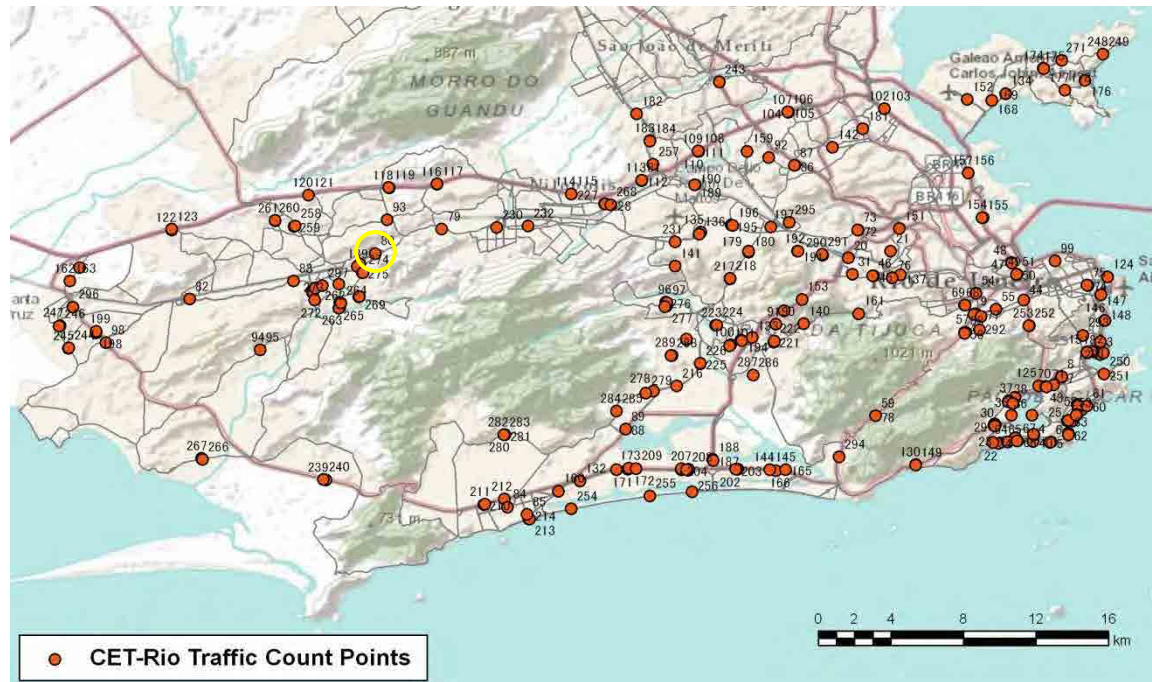

No.	Point	Towards
79	Av. Santa Cruz, prox. n. 8.264	Campo Grande

[Location]

[Weekday]

[Weekend]

No.	Point	Towards
80	Av. Santa Cruz, em frente n. 12.242	Campo Grande

[Location]

[Weekday]

[Weekend]