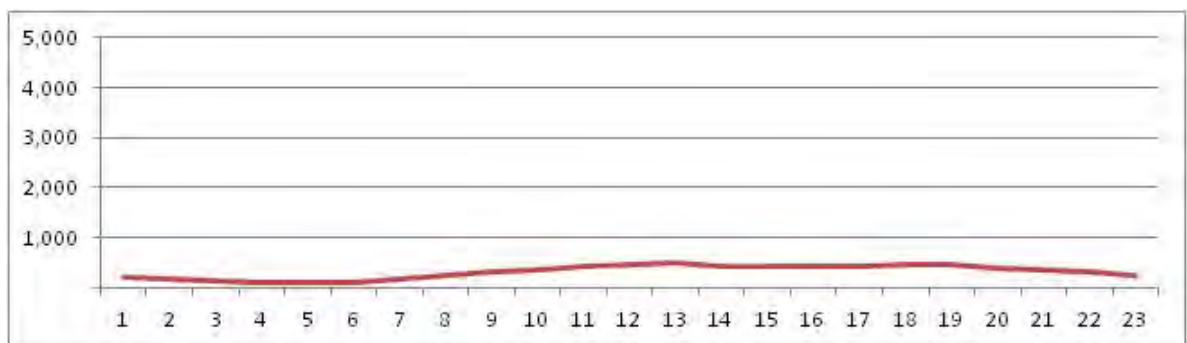

No.	Point	Towards
17	Rua Siqueira Campos prox n85 e Barata Ribeiro	

[Location]

[Weekday]

[Weekend]

No.	Point	Towards
18	R Farani prox canteiro central Praia Botafogo	

[Location]

[Weekday]

[Weekend]