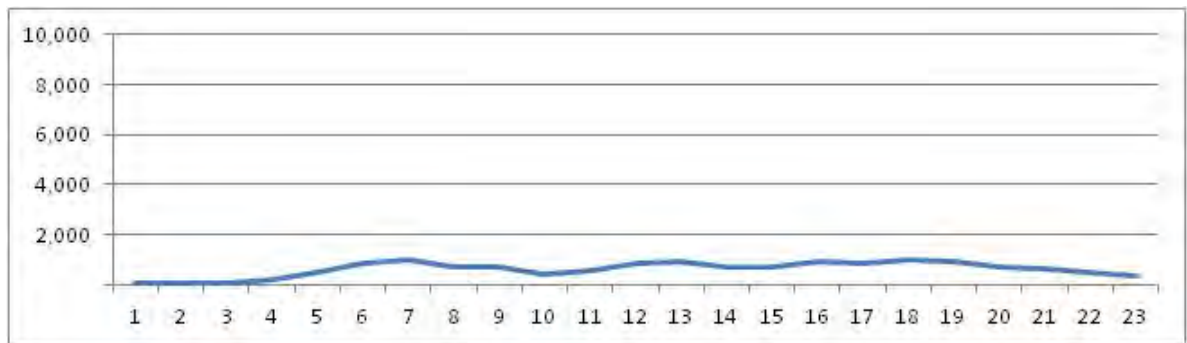

No.	Point	Towards
91	Est. do Pau Ferro, prox ao n 893	Est. do Guanumbi

[Location]

[Weekday]

[Weekend]

No.	Point	Towards
92	Est. Barro Vermelho, prox n 1468	Colégio

[Location]

[Weekday]

[Weekend]