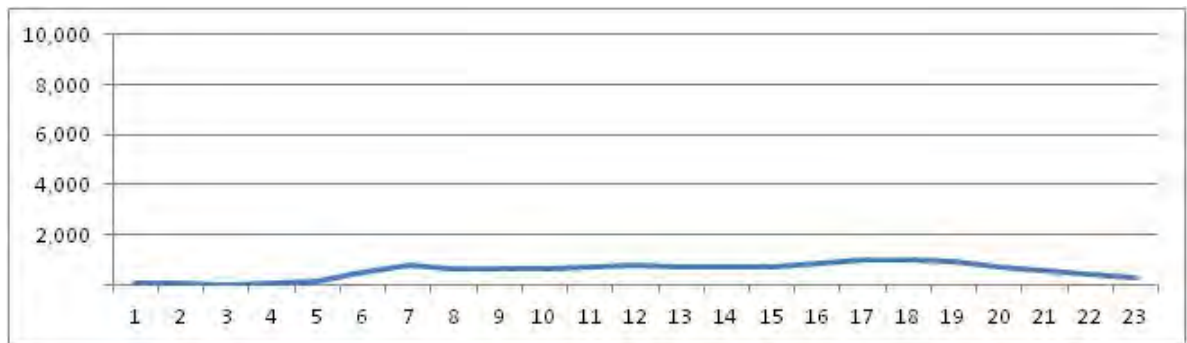

No.	Point	Towards
21	R Cirne Maia proximo n31	

[Location]

[Weekday]

[Weekend]