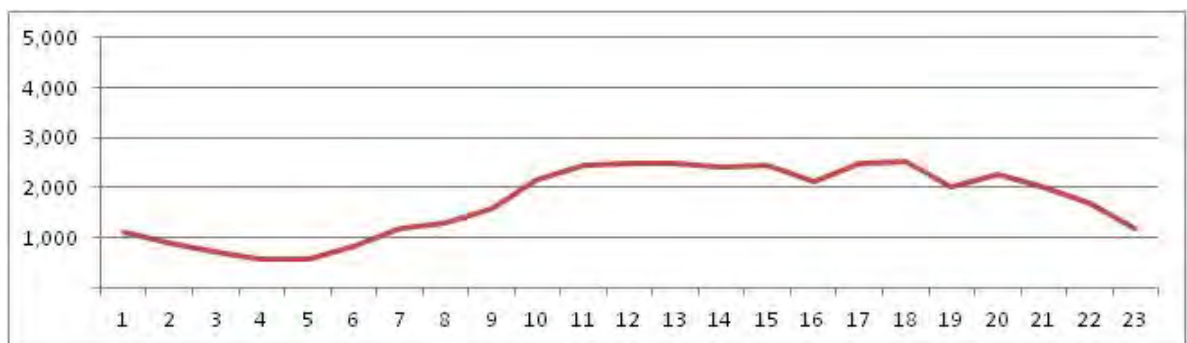

No.	Point	Towards
69	R.Gonzaga Bastos prox. n- 271 e a Rua Maxwell	

[Location]

[Weekday]

[Weekend]

No.	Point	Towards
70	R.Humaita prox. n-244	Jardim Botânico

[Location]

[Weekday]

[Weekend]