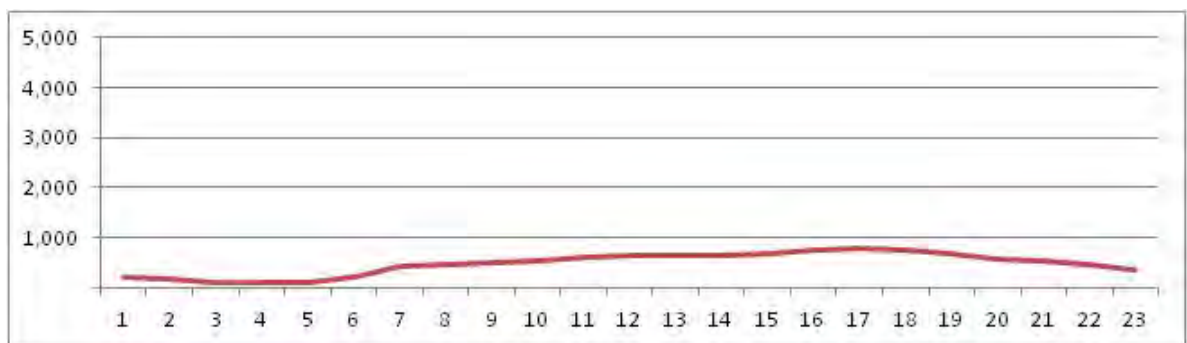

[Weekend]

No.	Point	Towards
239	Américas,28705	Guaratiba

[Location]

[Weekday]

[Weekend]

No.	Point	Towards
240	Américas,28705	Grota Funda

[Location]

[Weekday]