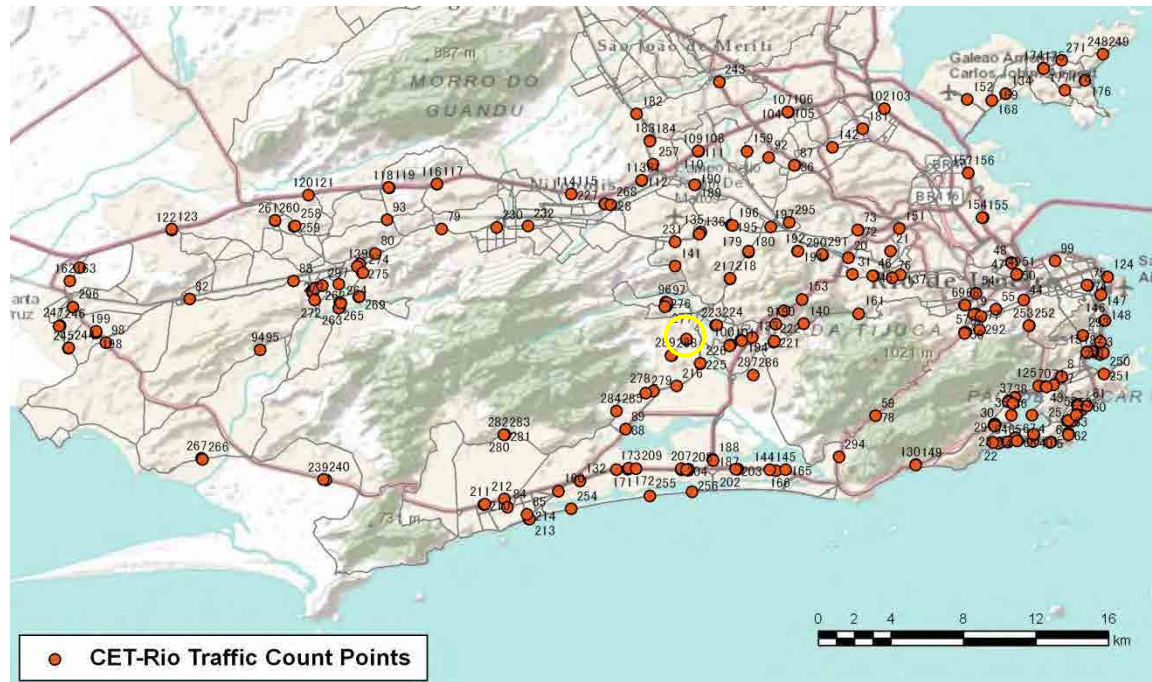

No.	Point	Towards
219	André Rocha,2630	Curicica

[Location]