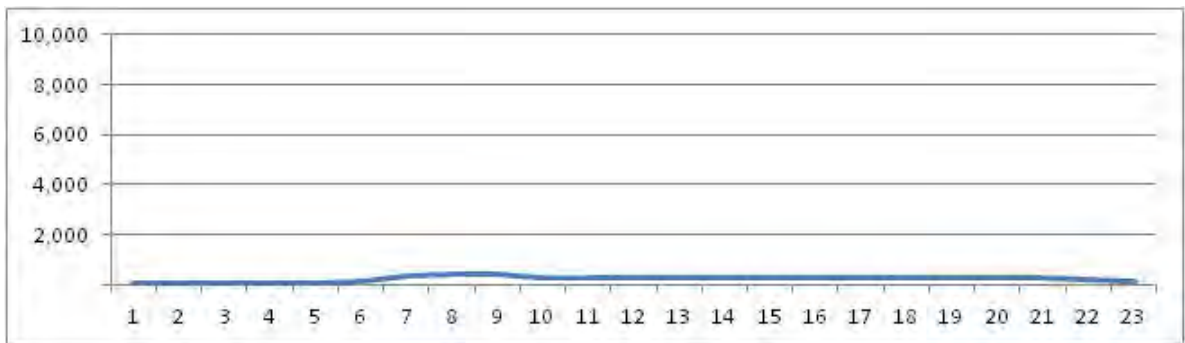

No.	Point	Towards
17	Rua Siqueira Campos prox n85 e Barata Ribeiro	

[Location]

[Weekday]

[Weekend]

No.	Point	Towards
18	R Farani prox canteiro central Praia Botafogo	

[Location]

[Weekday]

[Weekend]