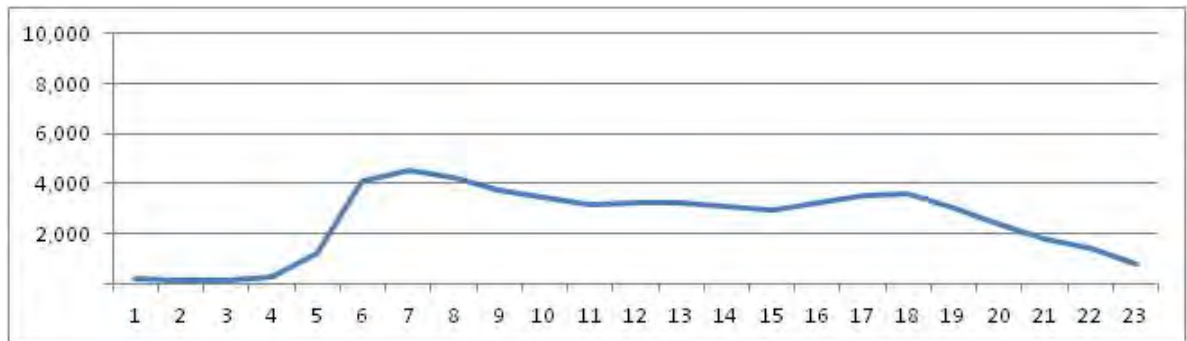

No.	Point	Towards
153	Linha Amarela Km 5,6	Fundão

[Location]

[Weekday]

[Weekend]