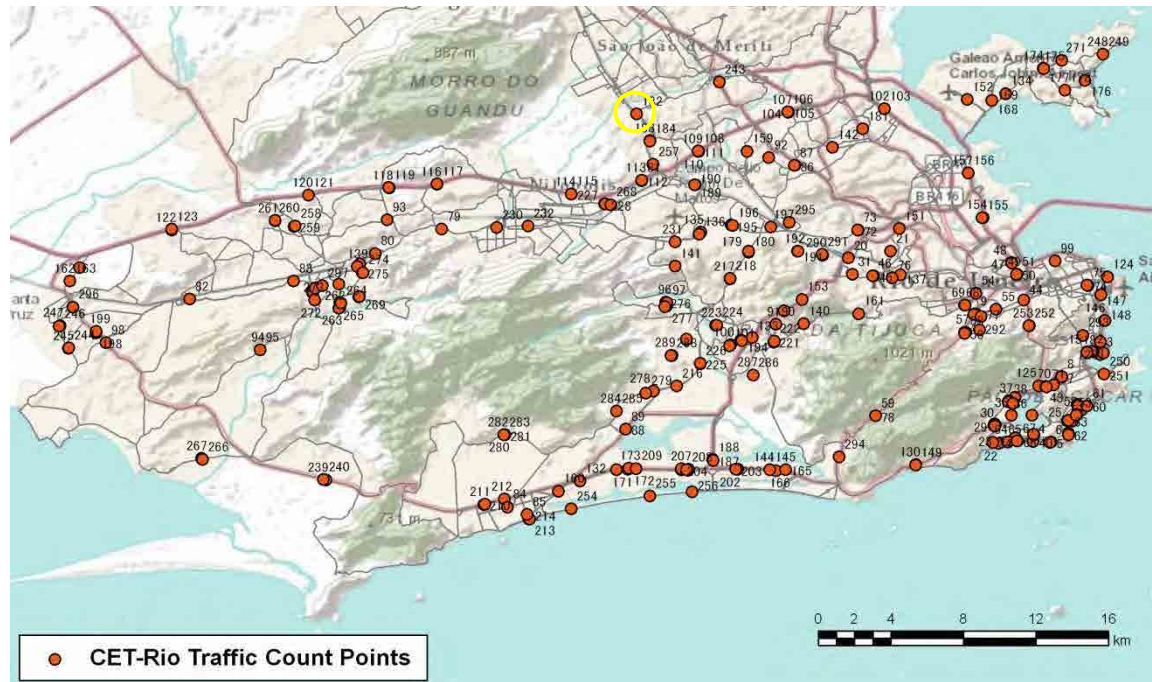

No.	Point	Towards
182	Mal.Alencastro,4277	Nilópolis

[Location]