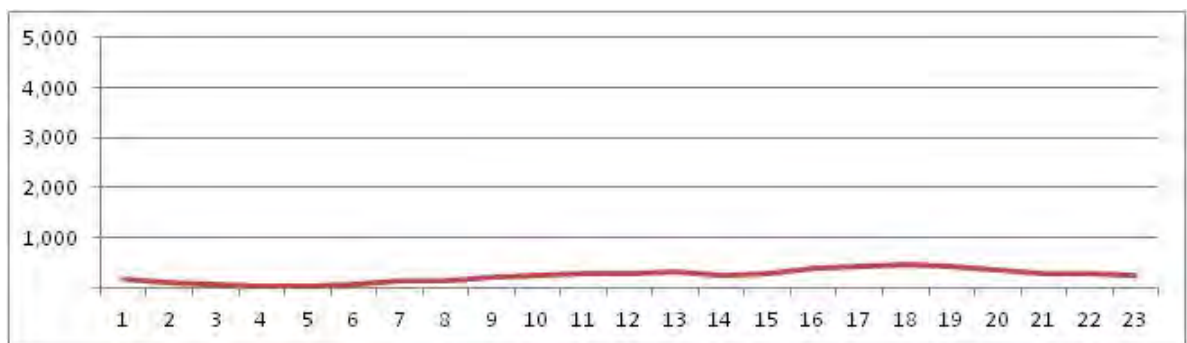

No.	Point	Towards
35	Av Lineu de Paula Machado proximo ao n-720	

[Location]

[Weekday]

[Weekend]

No.	Point	Towards
36	R. Pacheco Leao prox. n-38	Gavea

[Location]

[Weekday]

[Weekend]