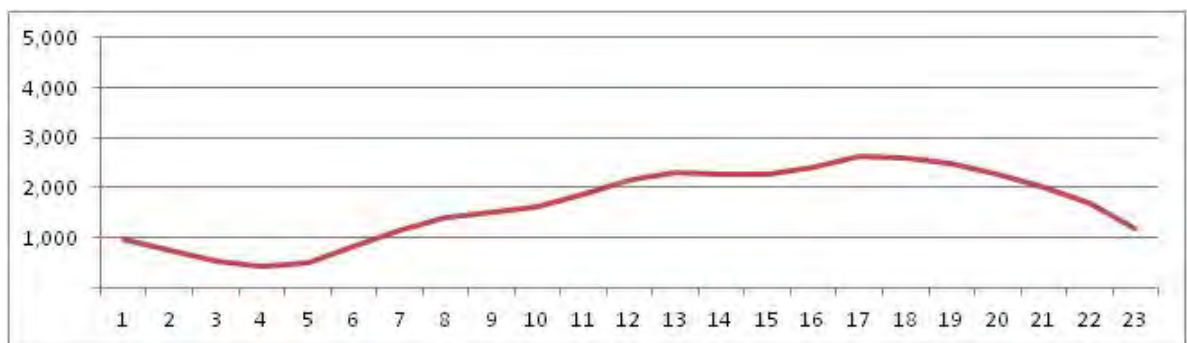

[Weekend]

No.	Point	Towards
149	Auto Estrada Lagoa Barra	Centro

[Location]

[Weekday]

[Weekend]

No.	Point	Towards
150	Av. Borges de Medeiros - Próx.2225	Leblon

[Location]

[Weekday]