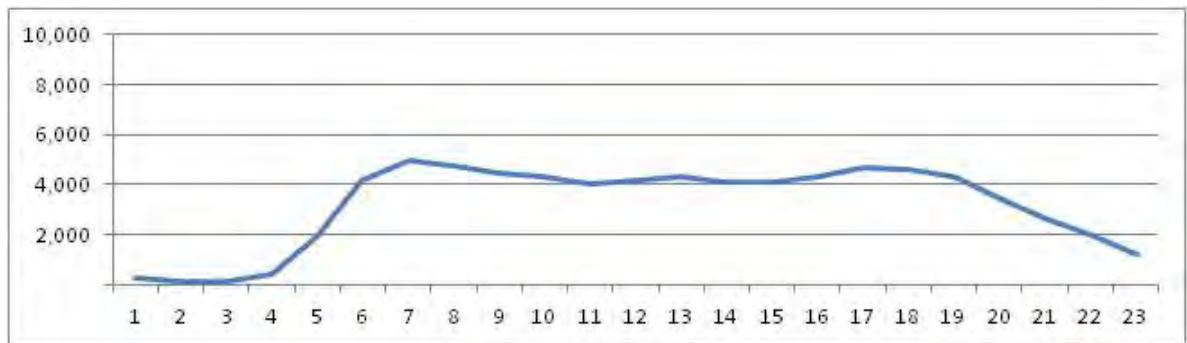

[Weekend]

No.	Point	Towards
125	Túnel Rebouças	Lagoa

[Location]

[Weekday]

[Weekend]

No.	Point	Towards
126	Infante Dom Henrique, Km2,7	Zona Sul

[Location]

[Weekday]