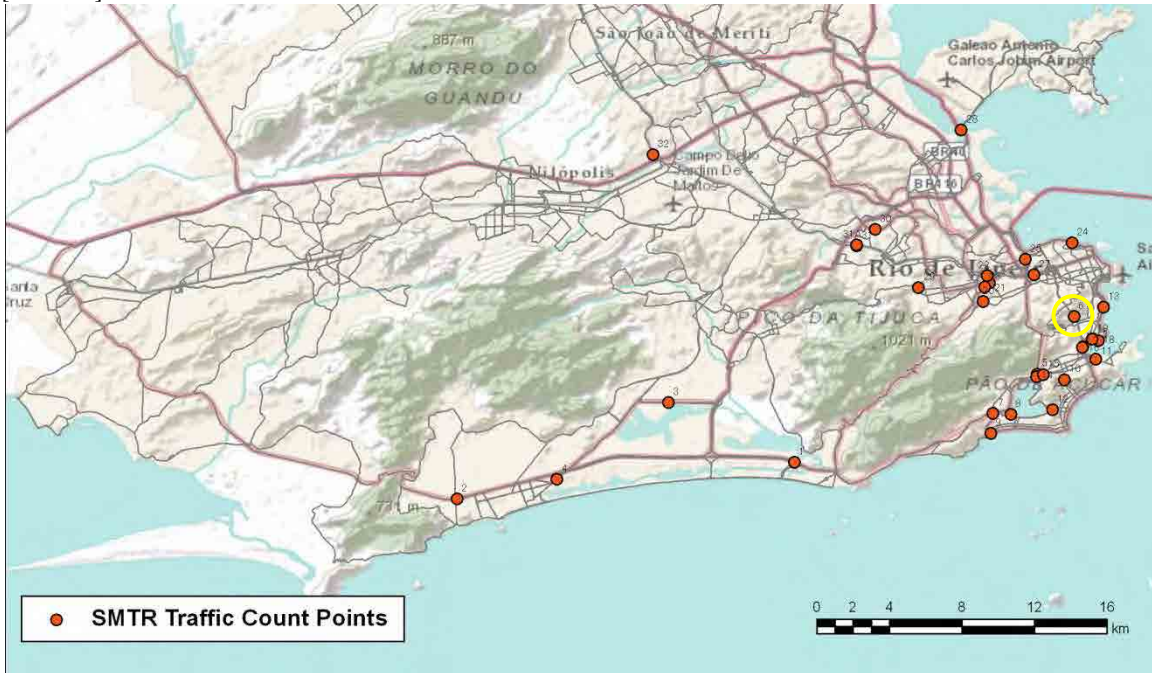

[Location]

[001 - Centro]

[002 - Lagoa]

Post	Local	Volumetric count	
		Date	Duration
6	TunelSantaBarbara	28/09/2011	06:00- 19:59

[Location]

[001 - Centro]

[002 - Botafogo]

Post	Local	Volumetric count	
		Date	Duration
7	PrabaSibelius	20/09/2011	06:00- 09:59