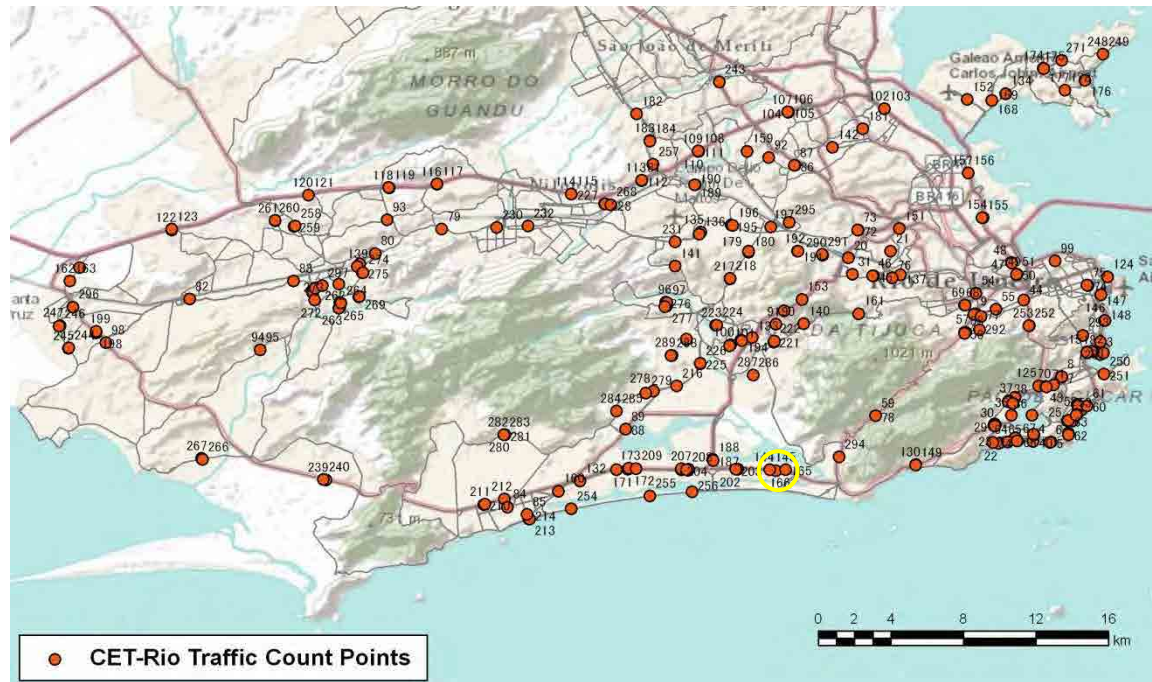

[Weekend]

No.	Point	Towards
163	Decaminada,420	Guaratiba-

[Location]

[Weekday]

[Weekend]

No.	Point	Towards
164	Américas,2603	Lateral-Centro

[Location]

[Weekday]