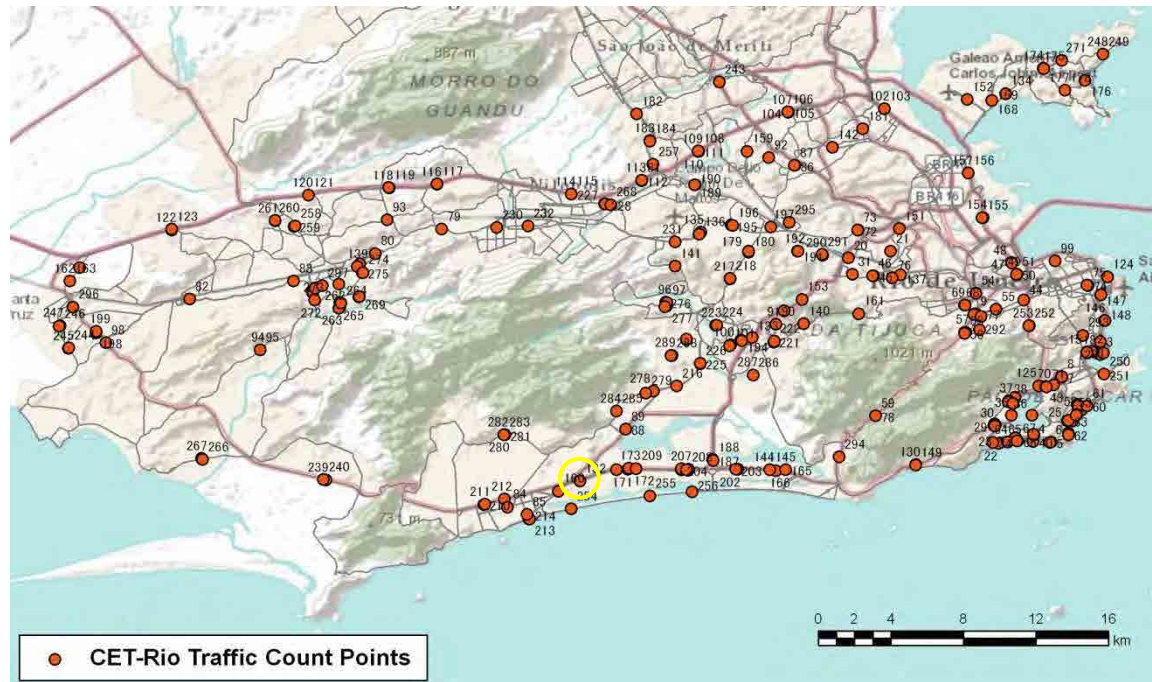

[Weekend]

No.	Point	Towards
131	Av. das Américas, próx. 7.380	Central - Recreio

[Location]

[Weekday]

[Weekend]

No.	Point	Towards
132	Av. das Américas, próx. 12.141	Central - Centro

[Location]

[Weekday]

[Weekend]

No.	Point	Towards
133	Linha Amarela Km 14 - Fx -1	Barra

[Location]

[Weekday]

[Weekend]

No.	Point	Towards
134	Est. do Galeão - Prox. n. 4.100	Ilha

[Location]

[Weekday]