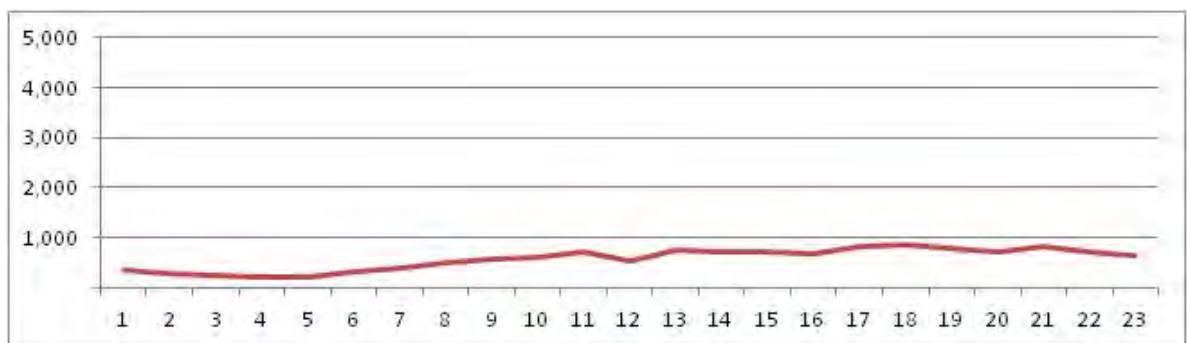

No.	Point	Towards
71	R.Humaita proximo n- 229	Botafogo

[Location]

[Weekday]

[Weekend]

No.	Point	Towards
72	Av D.Helder Camara prox.n-6742	Cascadura

[Location]

[Weekday]

[Weekend]