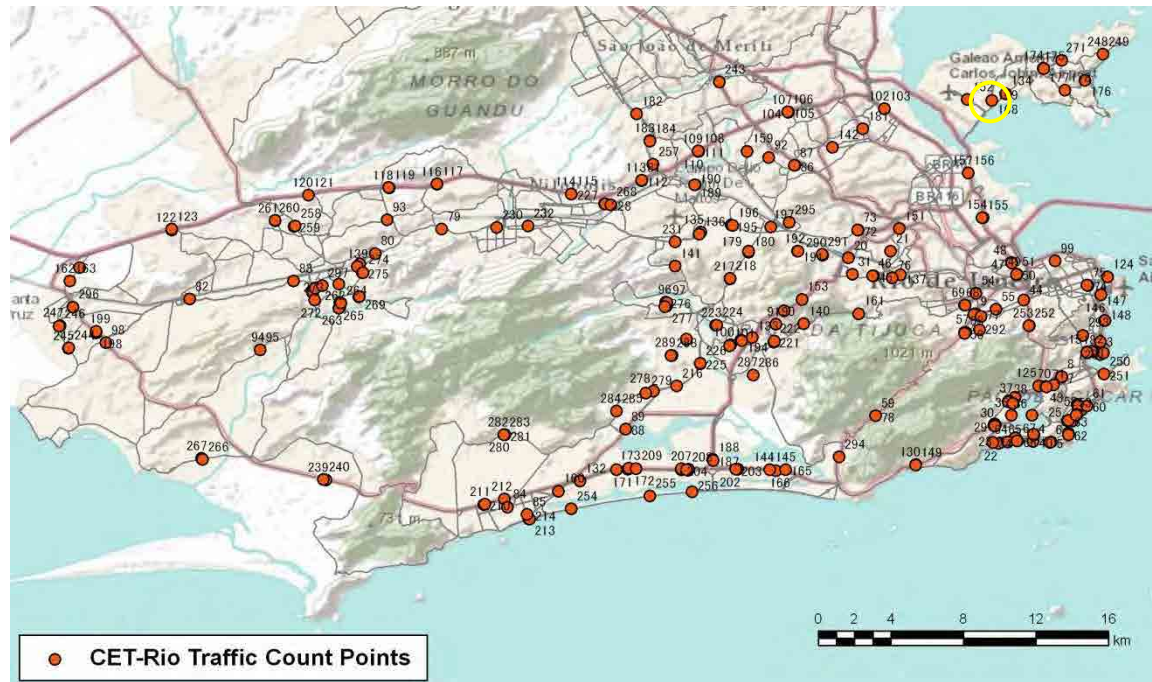

[Weekend]

No.	Point	Towards
167	Américas,2603	Central-Recreio

[Location]

[Weekday]

[Weekend]

No.	Point	Towards
168	Estr.Canárias,318	Ilha-

[Location]

[Weekday]