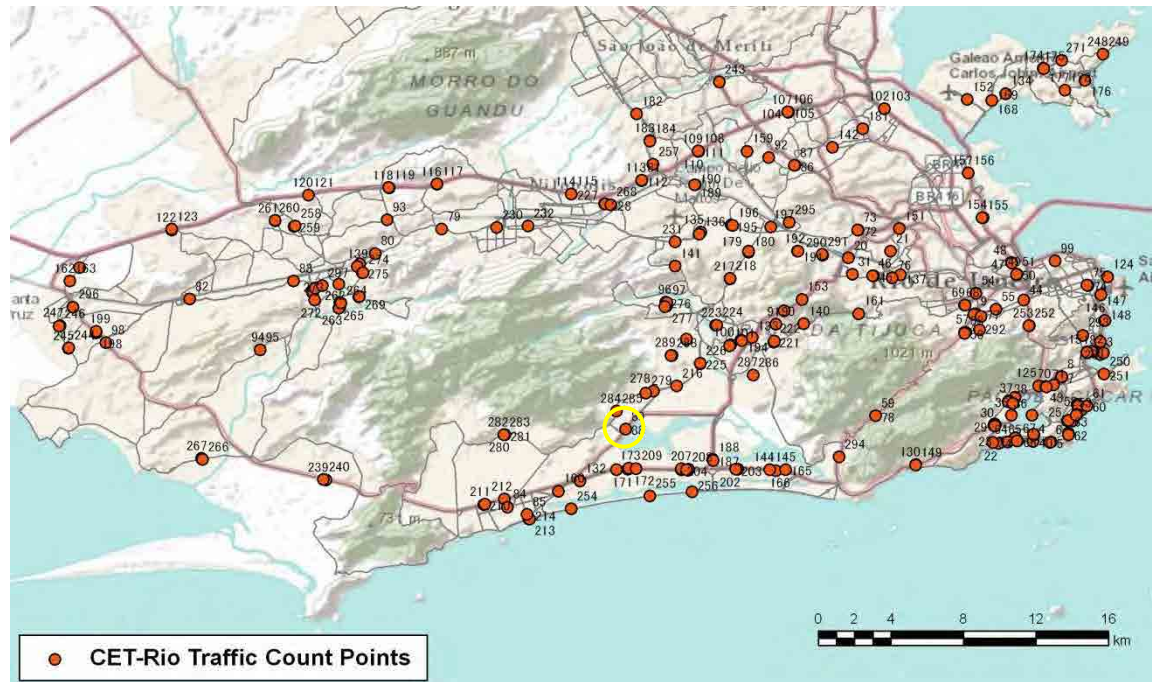

No.	Point	Towards
85	Av. Gláucio Gil, próx Av. Hermes de Lima	Praia

[Location]

[Weekday]

[Weekend]

No.	Point	Towards
86	Av. Monsenhor Felix, prox rua Turiana	Irajá

[Location]

[Weekday]

[Weekend]

No.	Point	Towards
87	Av. Monsenhor Felix, prox rua Turiana	Madureira

[Location]

[Weekday]

[Weekend]

No.	Point	Towards
88	Av. Salvador Allende, prox portao 3	Av. Ayrton Senna

[Location]

[Weekday]

[Weekend]

No.	Point	Towards
89	Av. Salvador Allende, prox portao 3	Recreio

[Location]

[Weekday]

[Weekend]

No.	Point	Towards
90	Est. do Pau Ferro, prox ao n 893	Linha Amarela

[Location]

[Weekday]

[Weekend]