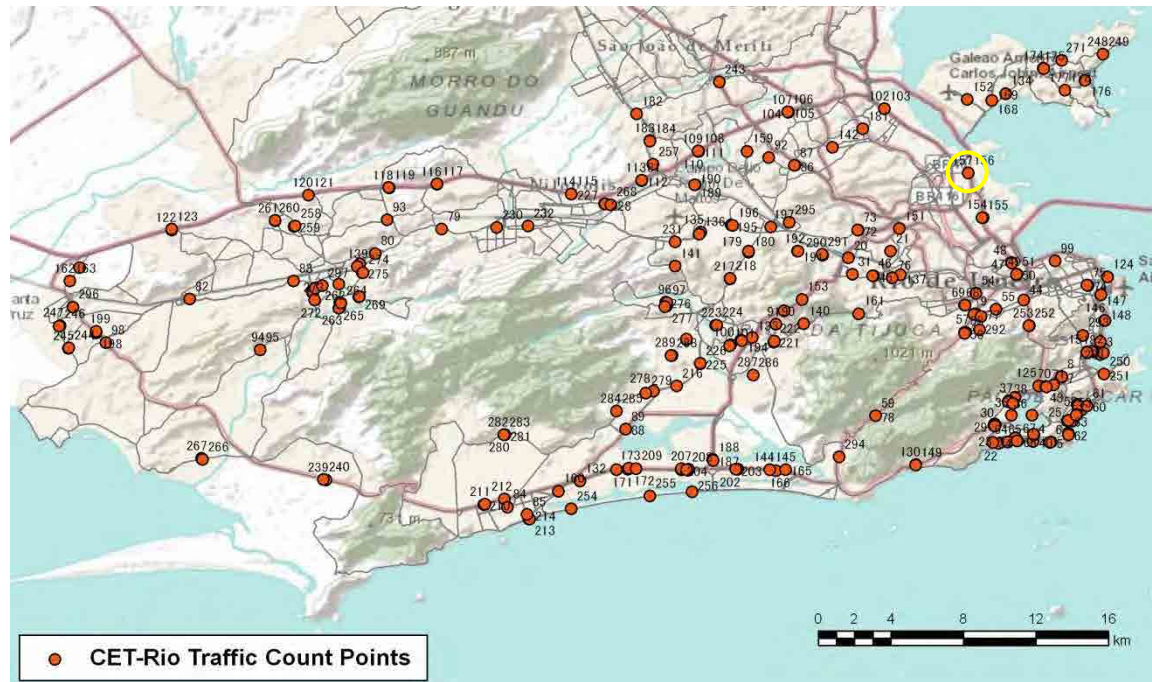

[Weekend]

No.	Point	Towards
155	Linha Vermelha Km 3,5	Centro

[Location]

[Weekday]

[Weekend]

No.	Point	Towards
156	Linha vermelha Km 5,5	Centro

[Location]

[Weekday]

[Weekend]

No.	Point	Towards
157	Linha vermelha Km 5,5	Ilha

[Location]

[Weekday]

[Weekend]

No.	Point	Towards
158	Linha Amarela Km 12,2	Barra

[Location]

[Weekday]