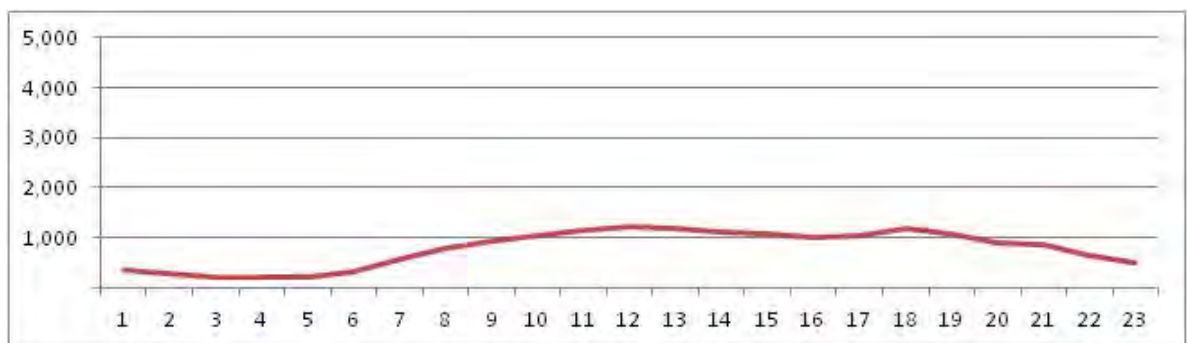

No.	Point	Towards
69	R.Gonzaga Bastos prox. n- 271 e a Rua Maxwell	

[Location]

[Weekday]

[Weekend]

No.	Point	Towards
70	R.Humaita prox. n-244	Jardim Botânico

[Location]

[Weekday]

[Weekend]