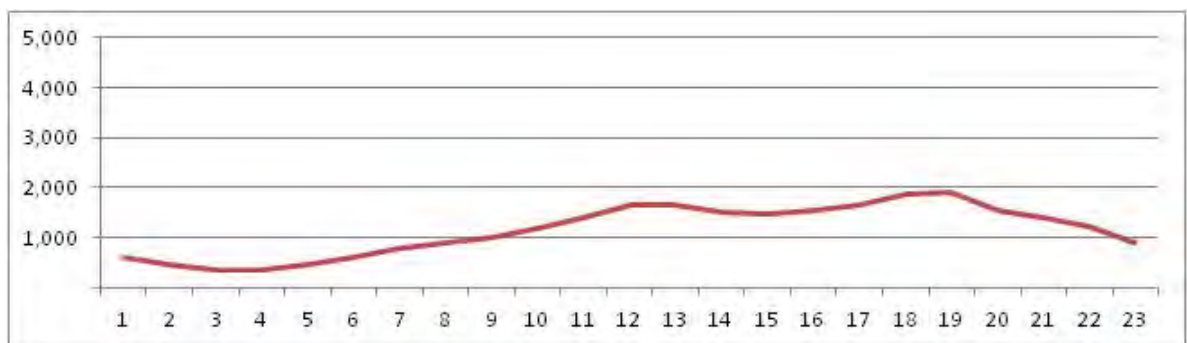

No.	Point	Towards
134	Est. do Galeão - Prox. n. 4.100	Ilha

[Location]

[Weekday]

[Weekend]