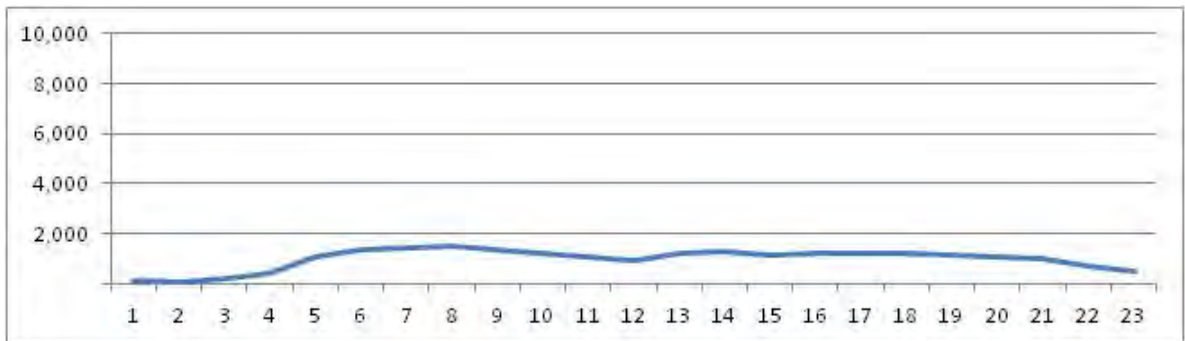

No.	Point	Towards
152	Av 20 de Janeiro	Aeroporto

[Location]

[Weekday]

[Weekend]