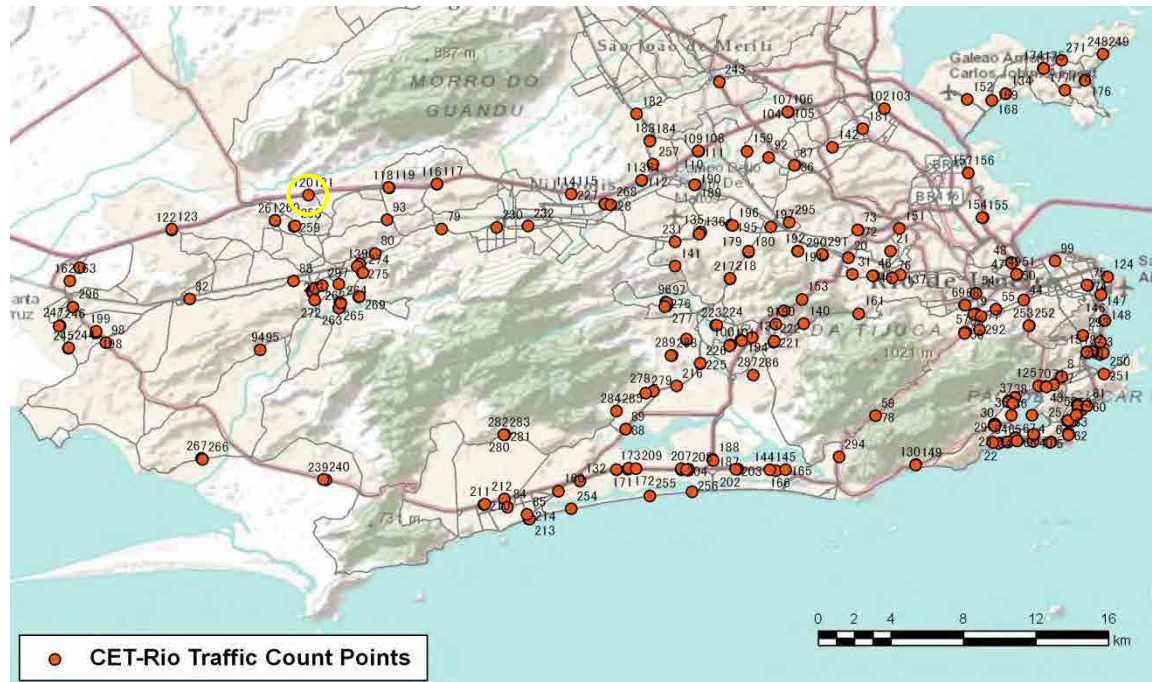

No.	Point	Towards
121	Av. Brasil, Km 45	Santa Cruz

[Location]