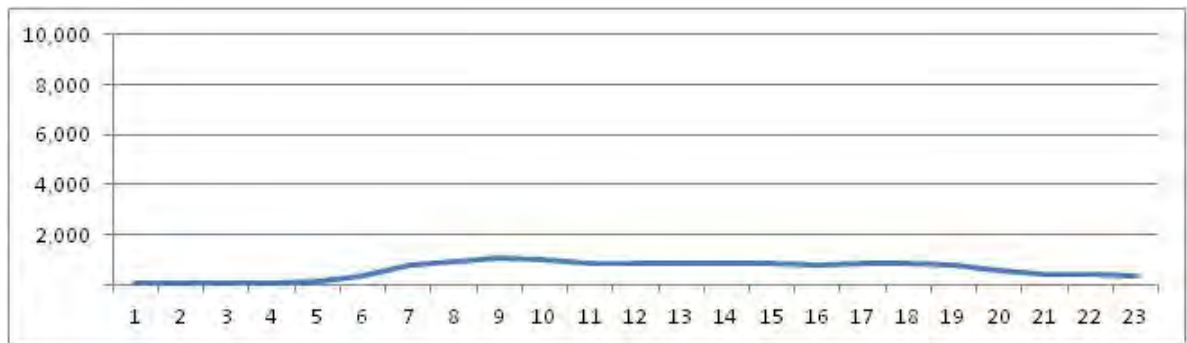

No.	Point	Towards
75	Av Rep. do Paraguai	Lapa

[Location]

[Weekday]

[Weekend]