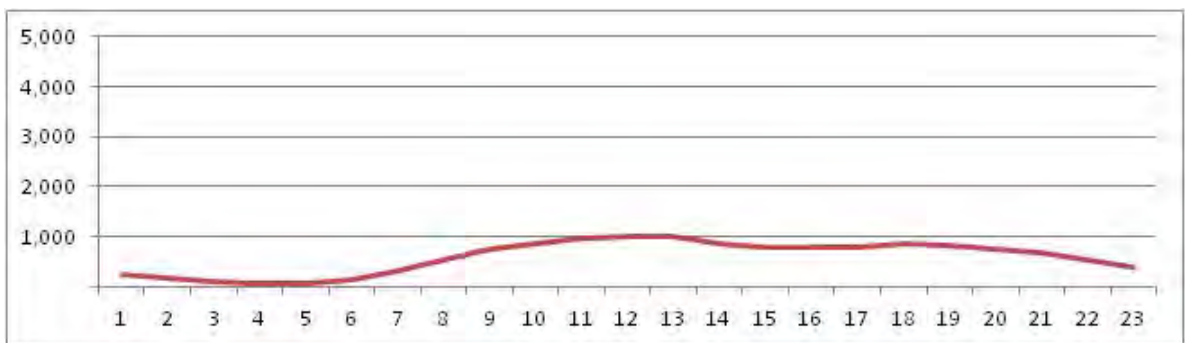

No.	Point	Towards
160	Av. Alfredo B. Silveira, prox. 1.270	Recreio

[Location]

[Weekday]

[Weekend]