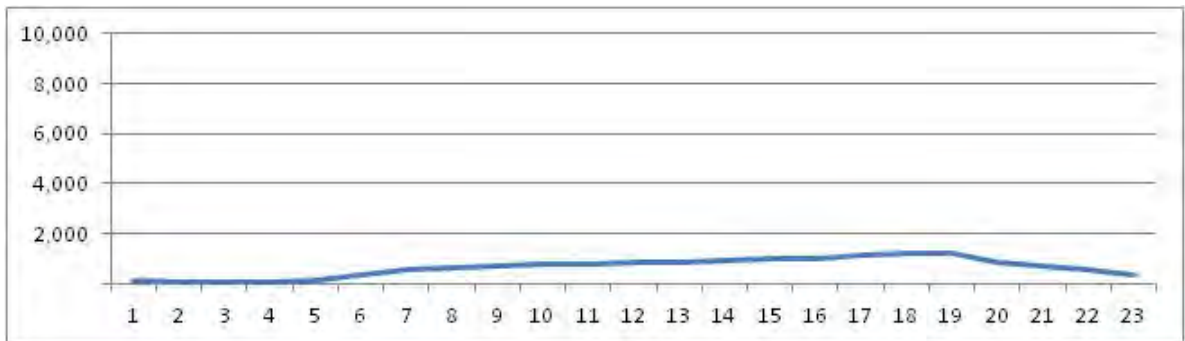

No.	Point	Towards
151	Av. Dom Helder Camara, próx. 4.242	Abolição

[Location]

[Weekday]

[Weekend]