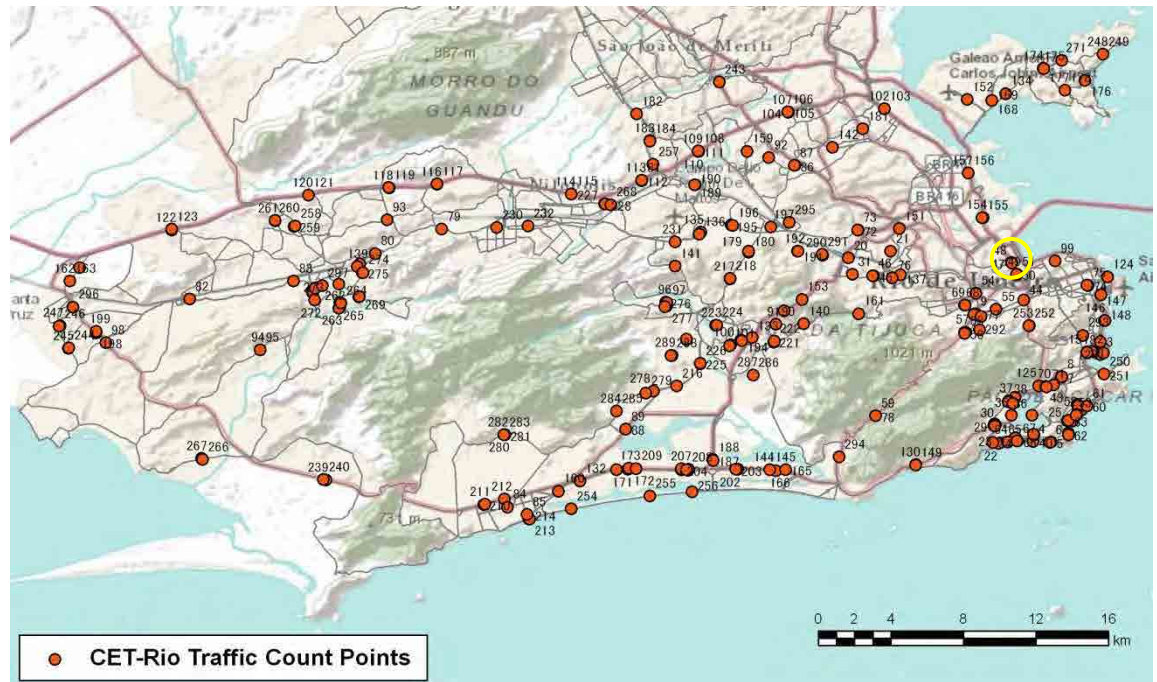

No.	Point	Towards
47	Campo de Sao Cristovao prox. a Rua Escobar	

[Location]

[Weekday]

[Weekend]

No.	Point	Towards
48	R Escobar proximo ao n-84 e a R Santos Lima	

[Location]

[Weekday]

[Weekend]

No.	Point	Towards
49	Av PedroII prox.Rua F.de Mello	Quinta

[Location]

[Weekday]

[Weekend]

No.	Point	Towards
50	Av PedroII prox.n219	Av Franc.Bicalho

[Location]

[Weekday]

[Weekend]