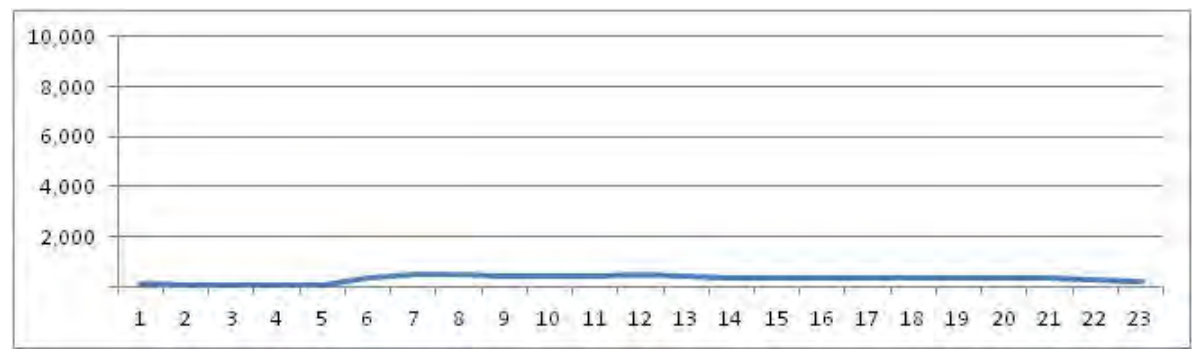

No.	Point	Towards
29	Av. Rodrigo Otavio proximo a R. Artur Artu Araripe	

[Location]

[Weekday]

[Weekend]

No.	Point	Towards
30	R Visconde de Albuquerque proximo ao n1228	

[Location]

[Weekday]

[Weekend]