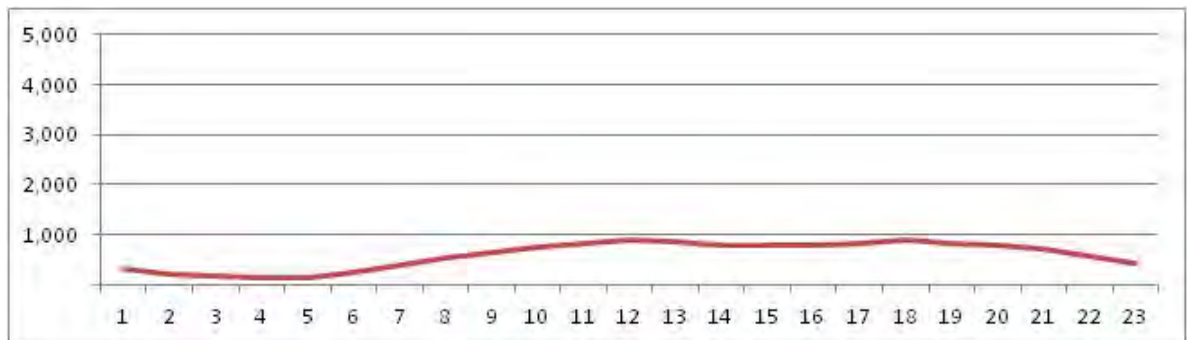

No.	Point	Towards
31	Rua Dias da Cruz proximo ao n827	

[Location]

[Weekday]

[Weekend]