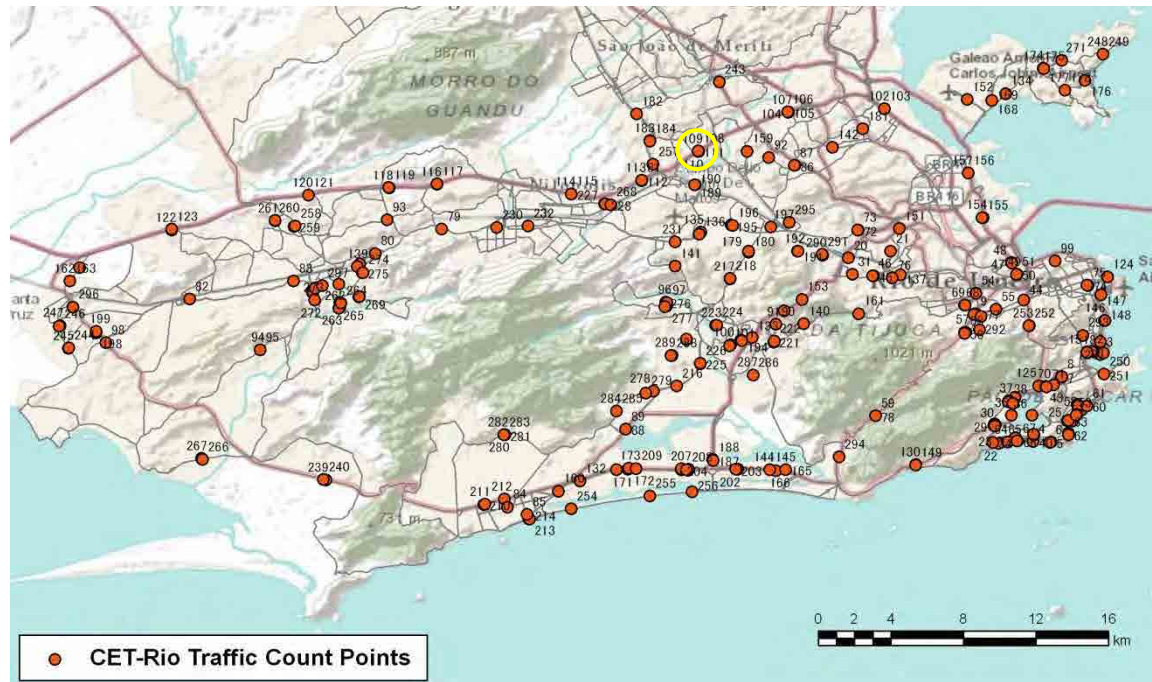

[Weekend]

No.	Point	Towards
109	Av. Brasil km 24,3	Pista Lateral Sentido Centro

[Location]

[Weekday]

[Weekend]

No.	Point	Towards
110	Av. Brasil km 24,3	Pista Central Sentido Centro

[Location]

[Weekday]