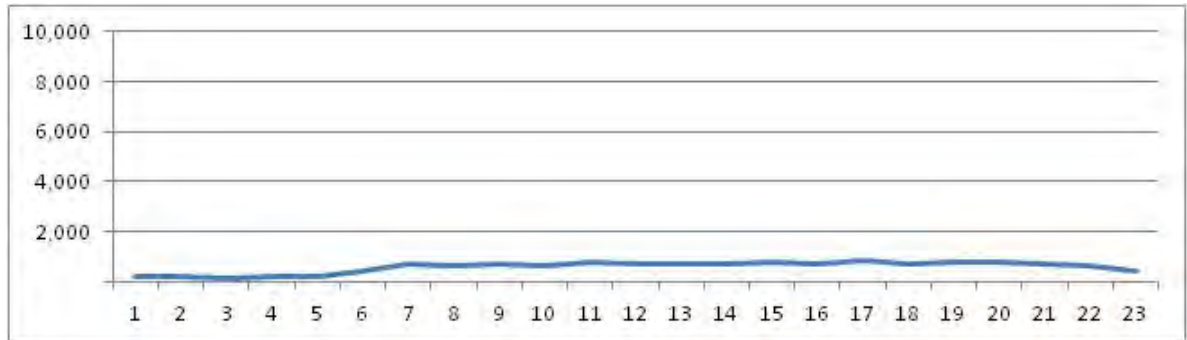

No.	Point	Towards
77	R. Conde de Bonfim próx. nº370	Usina

[Location]

[Weekday]

[Weekend]