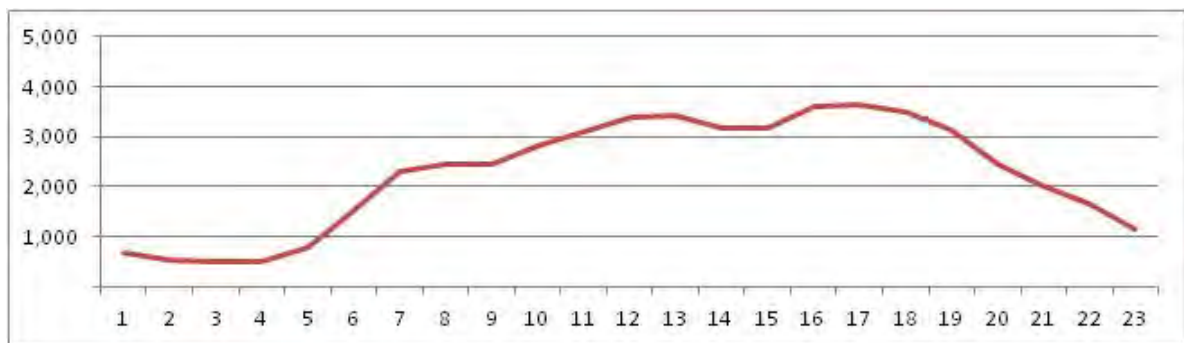

[Weekend]

No.	Point	Towards
155	Linha Vermelha Km 3,5	Centro

[Location]

[Weekday]

[Weekend]

No.	Point	Towards
156	Linha vermelha Km 5,5	Centro

[Location]

[Weekday]