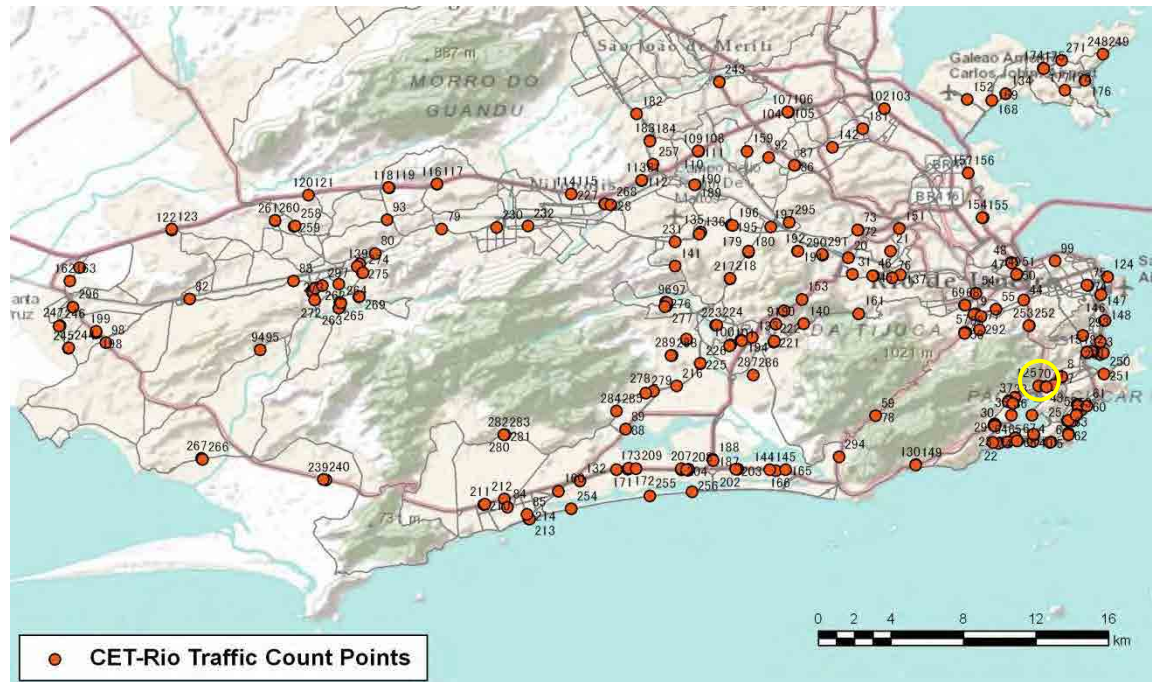

No.	Point	Towards
125	Túnel Rebouças	Lagoa

[Location]