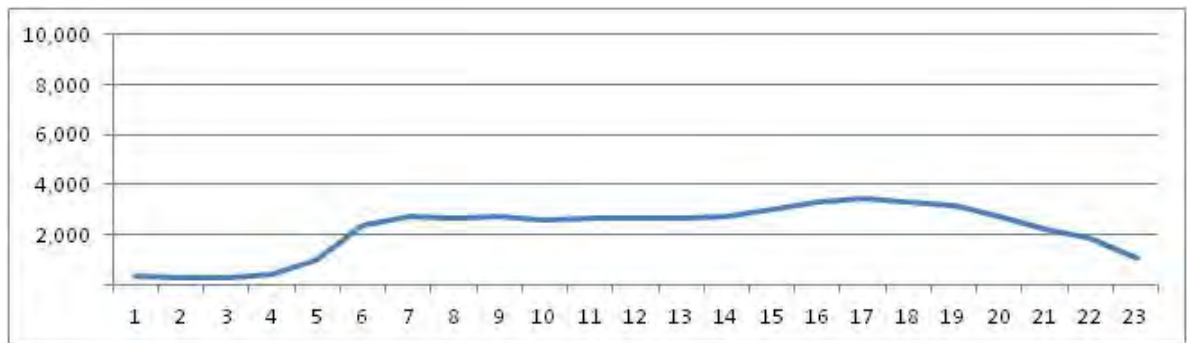

[Weekend]

No.	Point	Towards
111	Av. Brasil, Km 24,3	Pista Central Sentido Santa Cruz

[Location]

[Weekday]

[Weekend]

No.	Point	Towards
112	Av. Brasil, Km 28,0	Centro

[Location]

[Weekday]