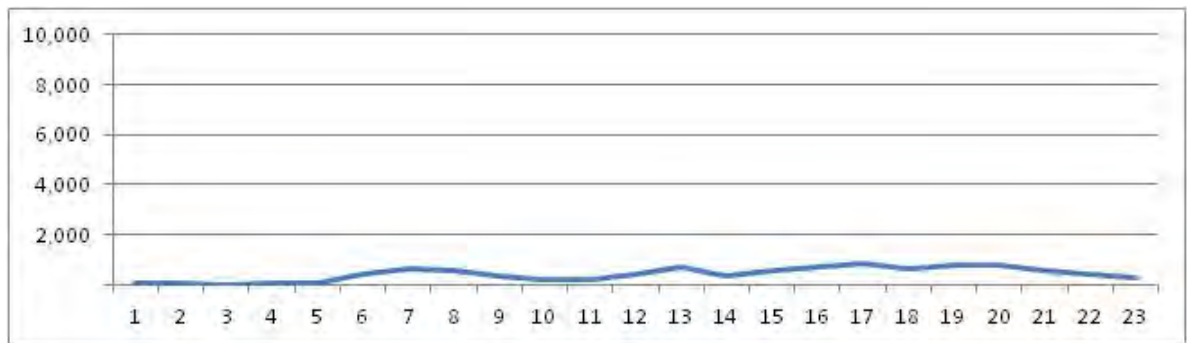

No.	Point	Towards
89	Av. Salvador Allende, prox portao 3	Recreio

[Location]

[Weekday]

[Weekend]

No.	Point	Towards
90	Est. do Pau Ferro, prox ao n 893	Linha Amarela

[Location]

[Weekday]

[Weekend]