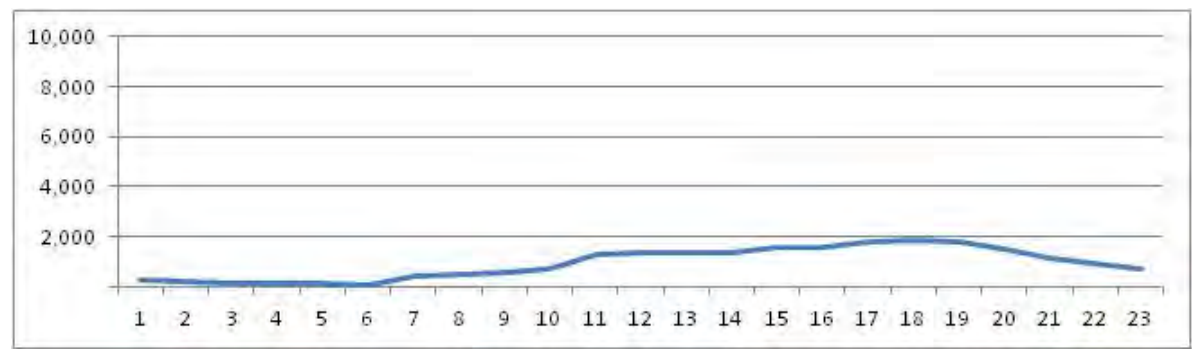

No.	Point	Towards
13	Av. Atlantica prox. n2266	Ipanema

[Location]

[Weekday]

[Weekend]