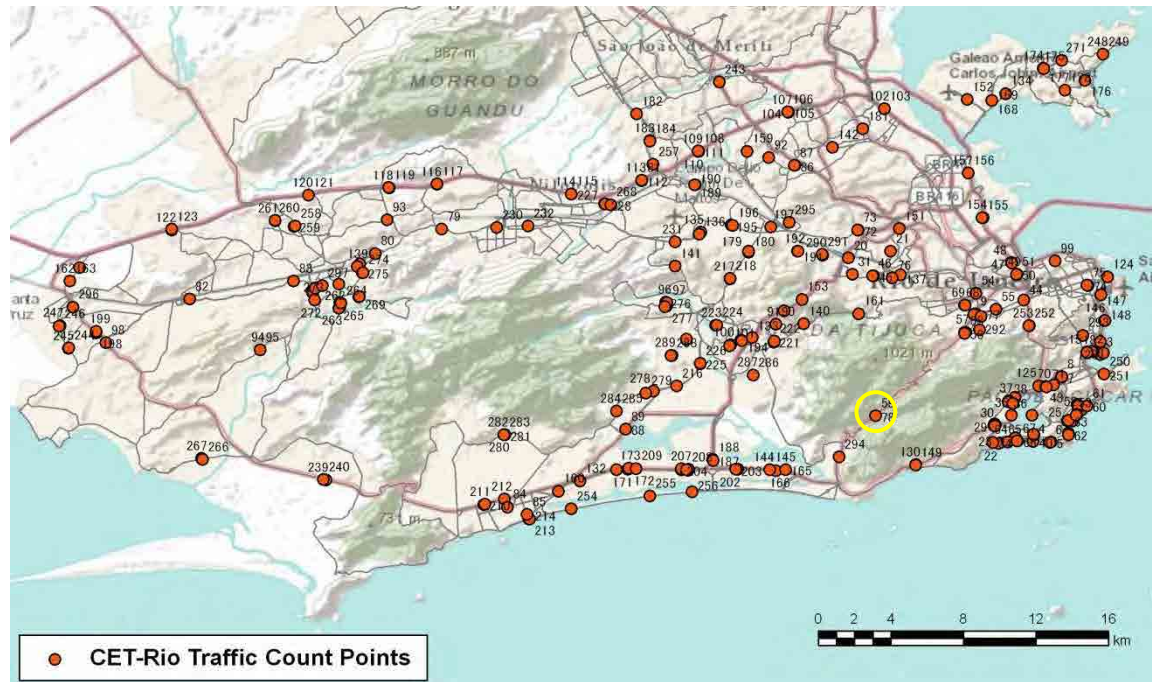

No.	Point	Towards
77	R. Conde de Bonfim próx. nº370	Usina

[Location]

[Weekday]

[Weekend]

No.	Point	Towards
78	Est. Furnas prox. n-1275	Alto Boa Vista

[Location]

[Weekday]

[Weekend]