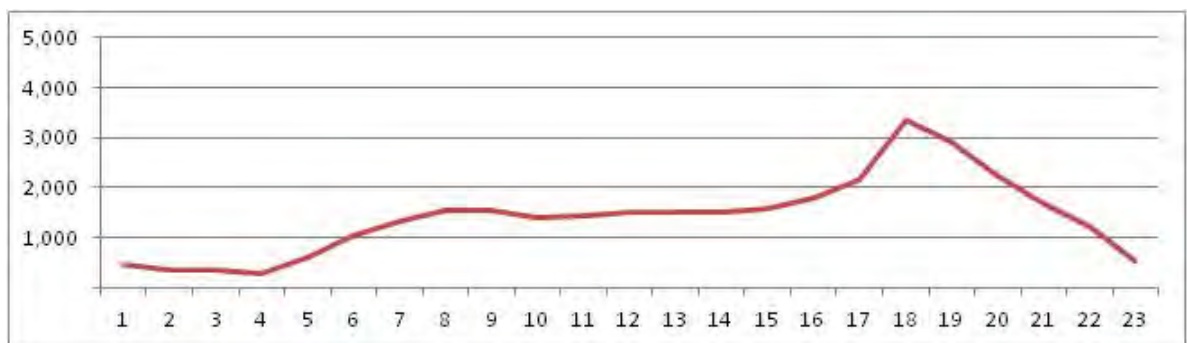

No.	Point	Towards
126	Infante Dom Henrique, Km2,7	Zona Sul

[Location]

[Weekday]

[Weekend]