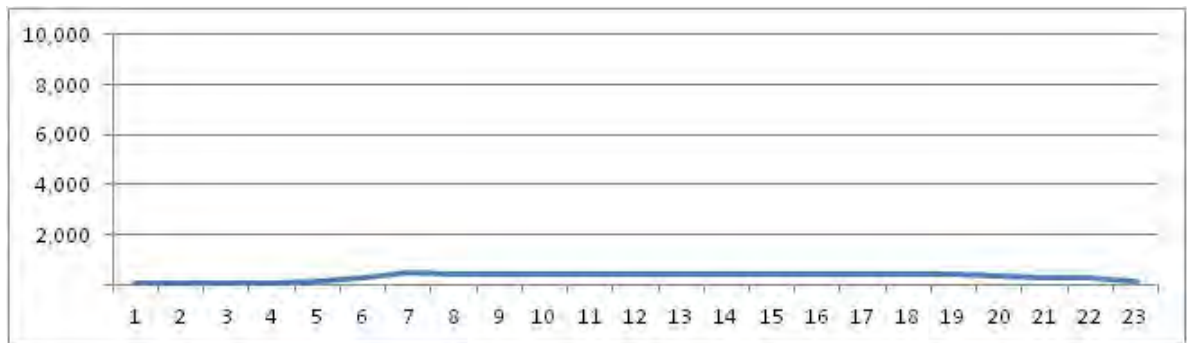

No.	Point	Towards
79	Av. Santa Cruz, prox. n. 8.264	Campo Grande

[Location]

[Weekday]

[Weekend]

No.	Point	Towards
80	Av. Santa Cruz, em frente n. 12.242	Campo Grande

[Location]

[Weekday]

[Weekend]