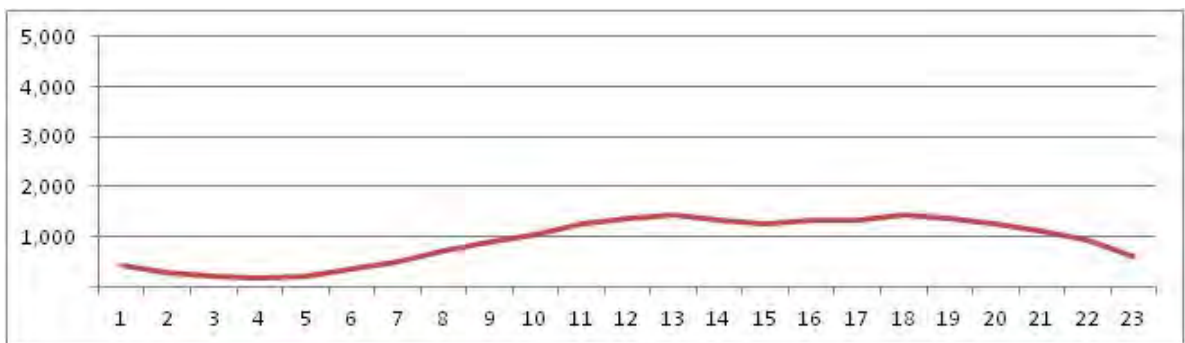

No.	Point	Towards
164	Américas,2603	Lateral-Centro

[Location]

[Weekday]

[Weekend]