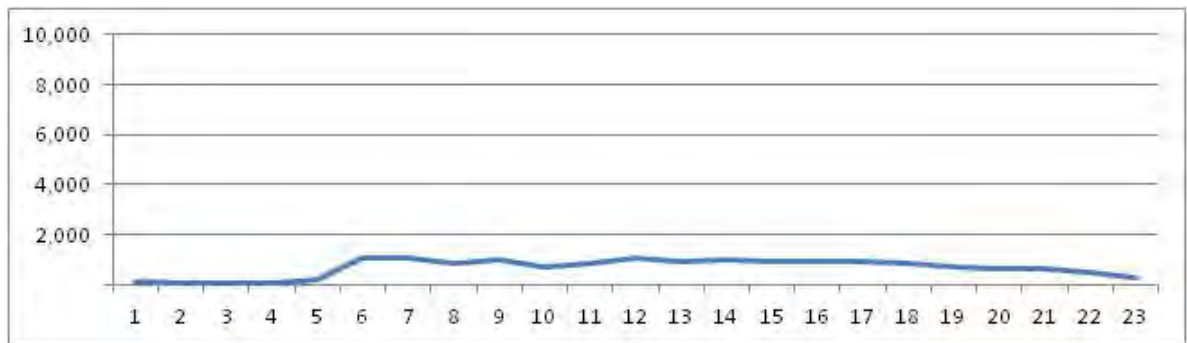

No.	Point	Towards
53	Av Atlantica proximo n-2616	Leme

[Location]

[Weekday]

[Weekend]

No.	Point	Towards
54	R Sao Francisco Xavier prox. a Pca Maracana	

[Location]

[Weekday]

[Weekend]