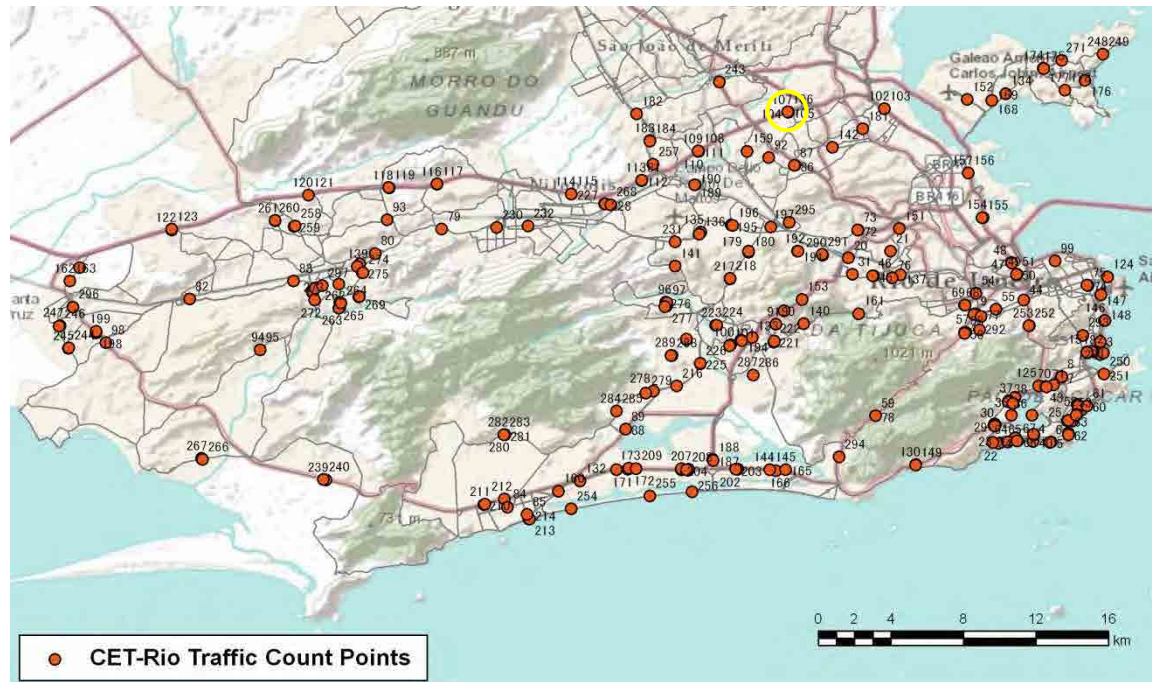

No.	Point	Towards
107	Av. Brasil Km 18,8	Pista Lateral Sentido Centro

[Location]