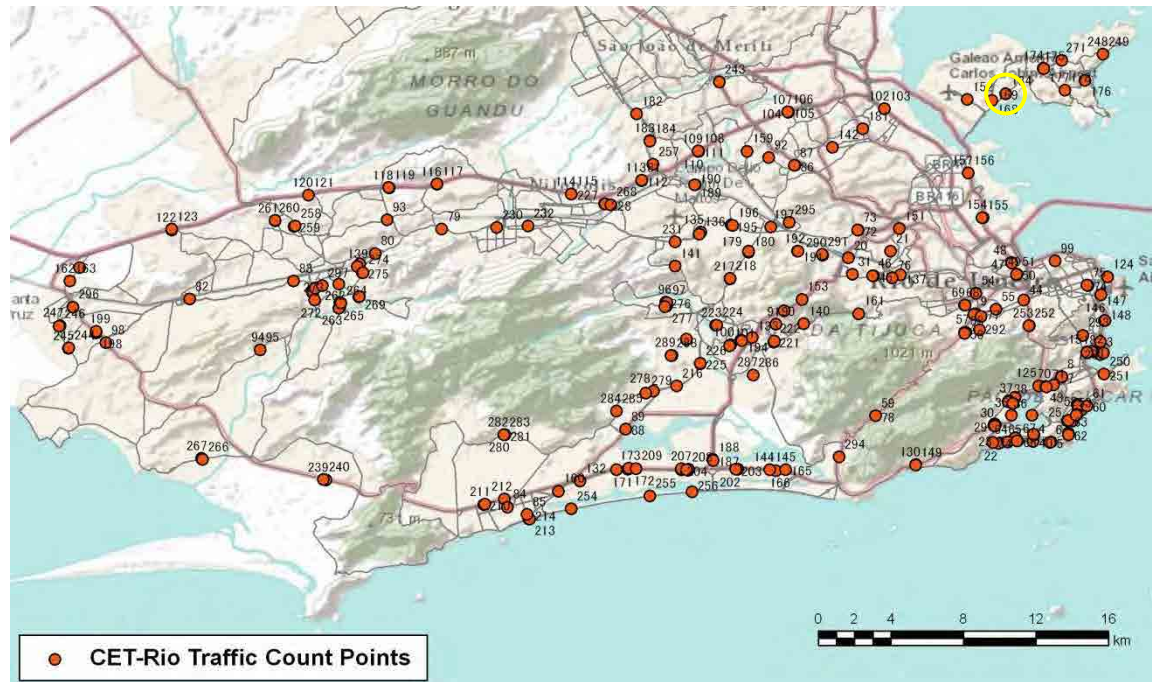

[Weekend]

No.	Point	Towards
133	Linha Amarela Km 14 - Fx -1	Barra

[Location]

[Weekday]

[Weekend]

No.	Point	Towards
134	Est. do Galeão - Prox. n. 4.100	Ilha

[Location]

[Weekday]

[Weekend]

No.	Point	Towards
135	Av. Jambeiro, próx. 620	V. Valqueire

[Location]

[Weekday]

[Weekend]

No.	Point	Towards
136	Av. Jambeiro, próx. 815	V. Valqueire

[Location]

[Weekday]