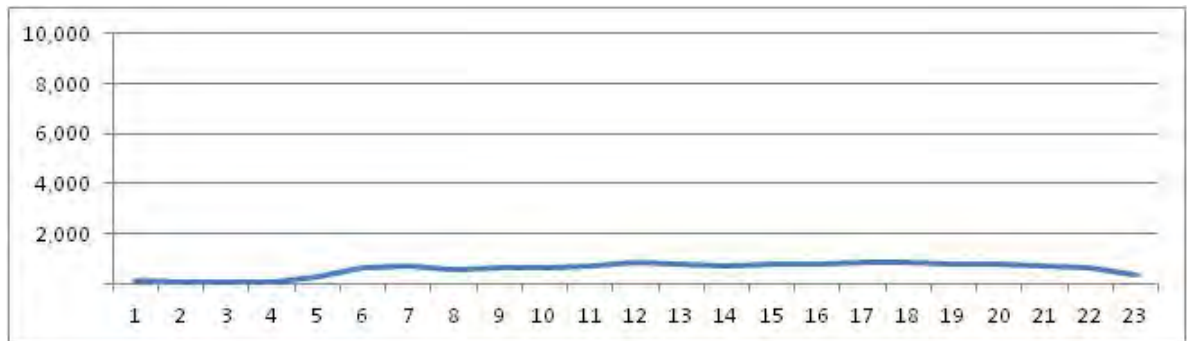

[Weekend]

No.	Point	Towards
175	Paulo e Silva,400	Moneró

[Location]

[Weekday]

[Weekend]

No.	Point	Towards
176	Estr.Cacuia,1386	Cocotá

[Location]

[Weekday]