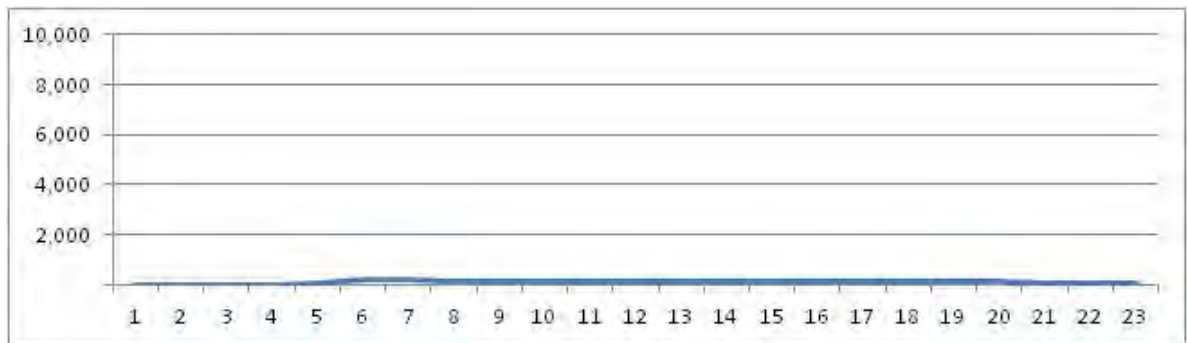

No.	Point	Towards
221	Estr. Tres Rios,876	Grajaú

[Location]

[Weekday]

[Weekend]