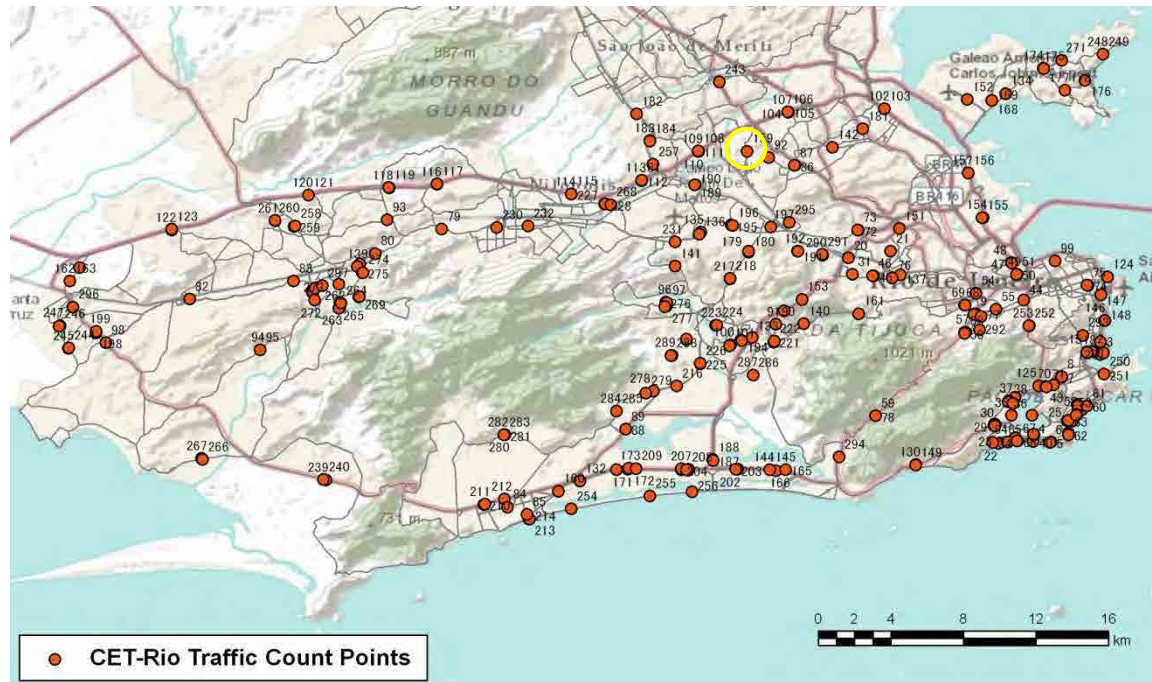

No.	Point	Towards
159	Av. dos Italianos, próx. 933	Acari

[Location]