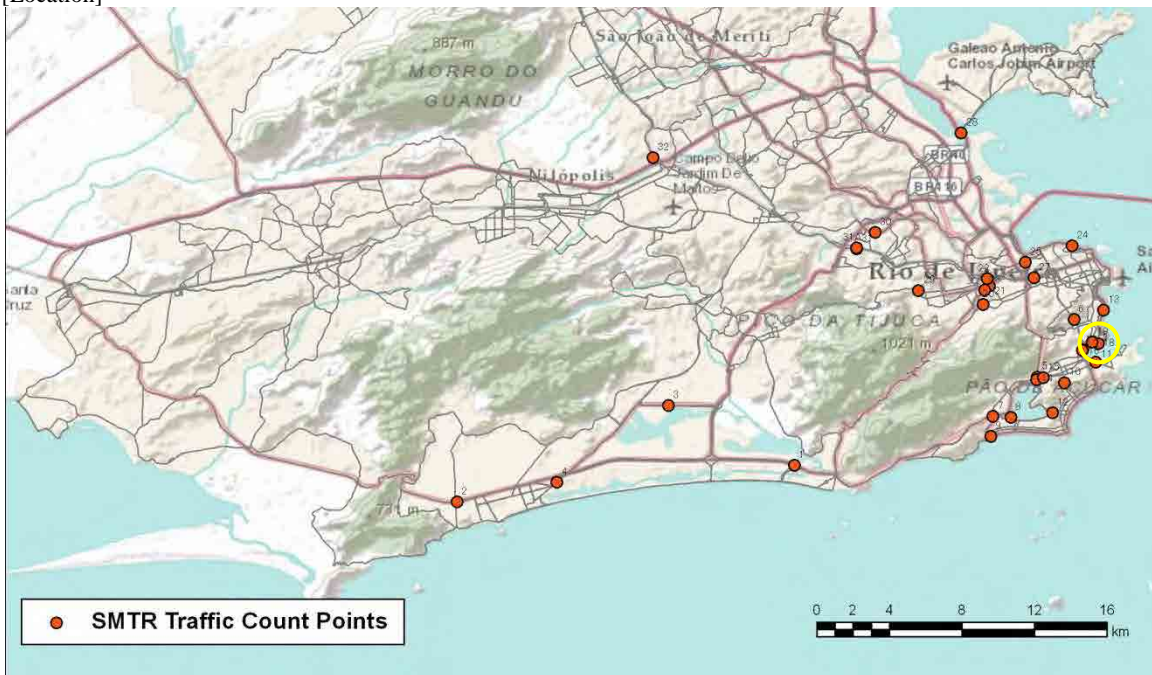

Post	Local	Volumetric count	
		Date	Duration
18	AvRuiBarbosa	27/09/2011	06:00 - 19:59

[Location]

[001-Centro]

Post	Local	Volumetric count	
		Date	Duration
19	AvOswaldoCruz	27/09/2011	06:00 - 19:59

[Location]