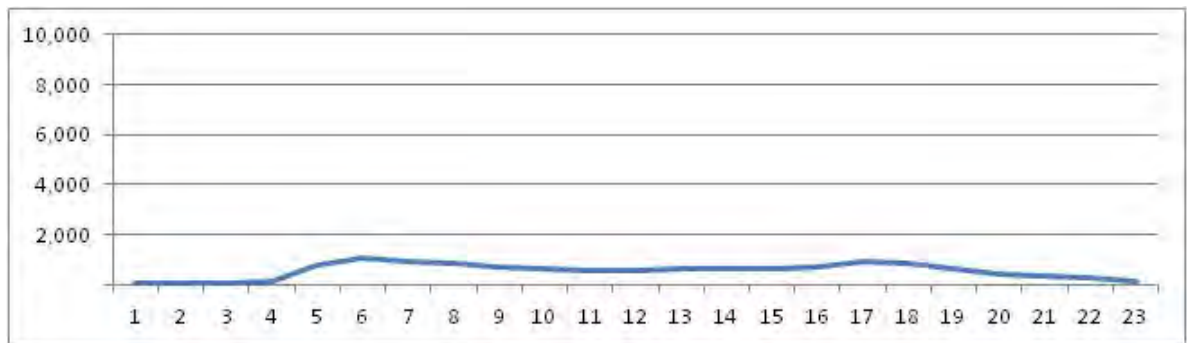

[Weekend]

No.	Point	Towards
239	Américas,28705	Guaratiba

[Location]

[Weekday]

[Weekend]

No.	Point	Towards
240	Américas,28705	Grota Funda

[Location]

[Weekday]