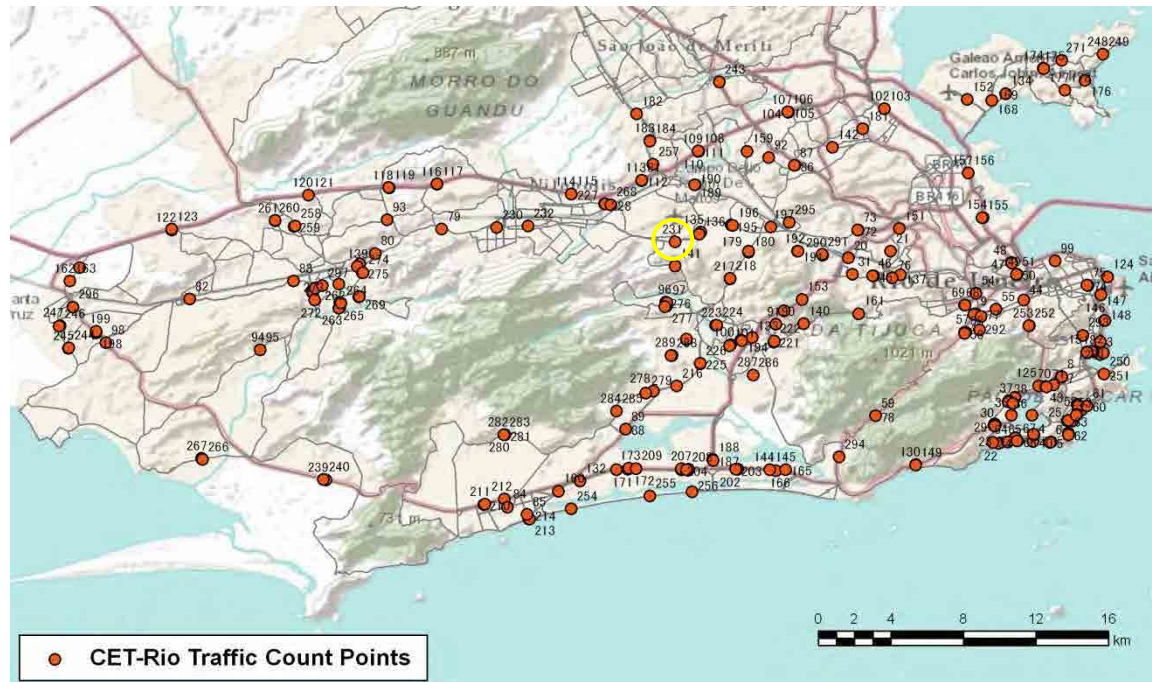

No.	Point	Towards
231	Estr.Japoré,957	Realengo

[Location]