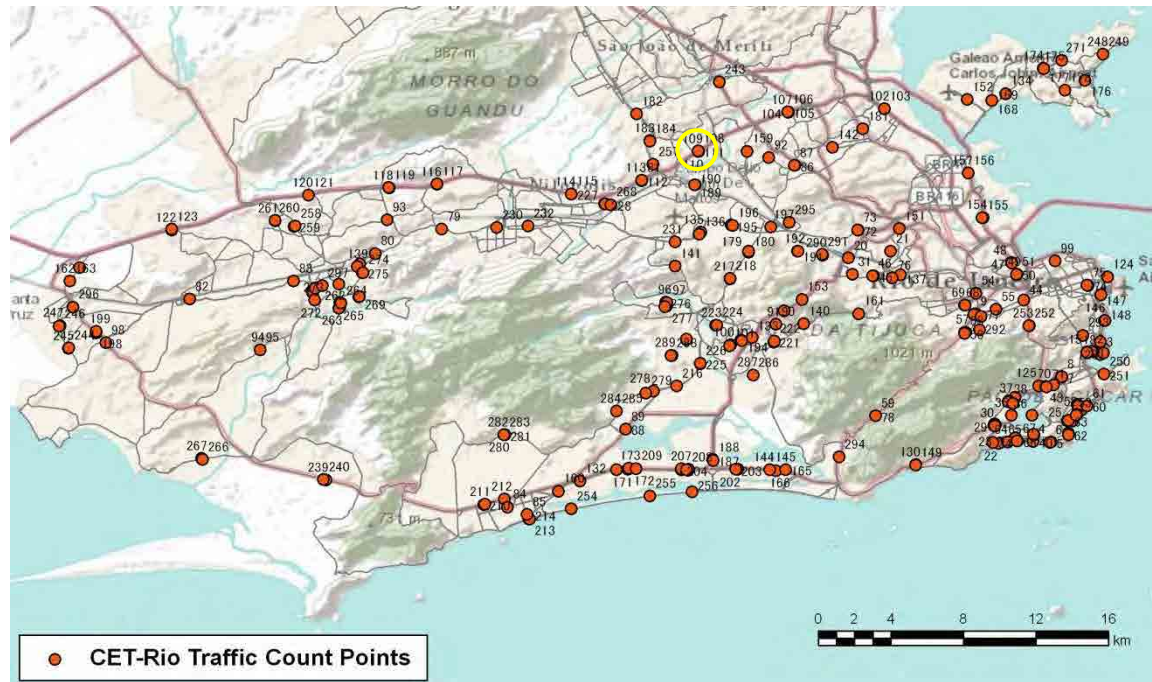

[Weekend]

No.	Point	Towards
107	Av. Brasil Km 18,8	Pista Lateral Sentido Centro

[Location]

[Weekday]

[Weekend]

No.	Point	Towards
108	Av. Brasil Km 24,3	Pista Lateral Sentido Santa Cruz

[Location]

[Weekday]