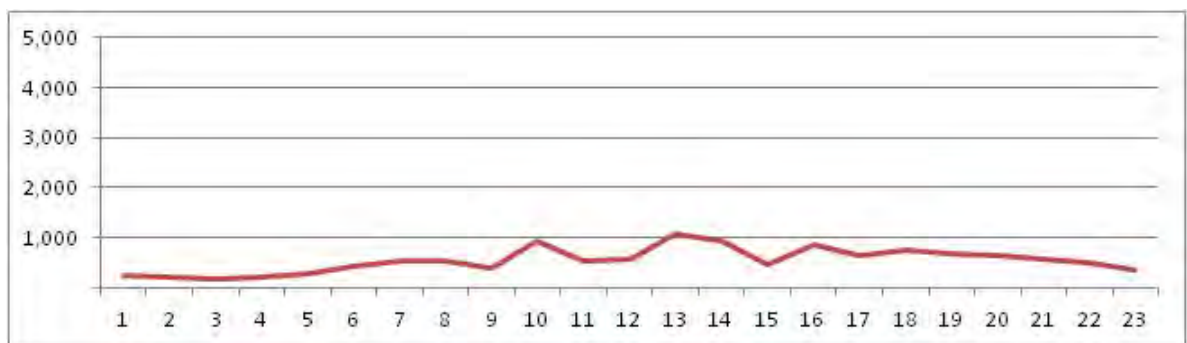

No.	Point	Towards
91	Est. do Pau Ferro, prox ao n 893	Est. do Guanumbi

[Location]

[Weekday]

[Weekend]

No.	Point	Towards
92	Est. Barro Vermelho, prox n 1468	Colégio

[Location]

[Weekday]

[Weekend]