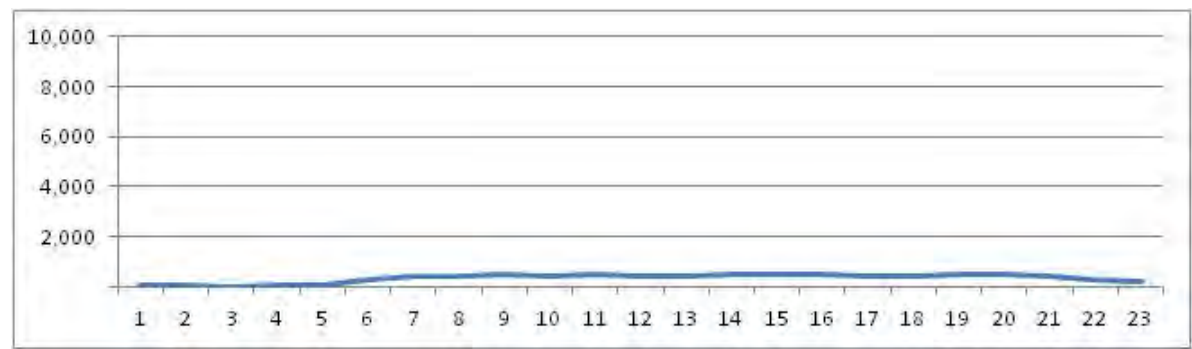

No.	Point	Towards
35	Av Lineu de Paula Machado proximo ao n-720	

[Location]

[Weekday]

[Weekend]

No.	Point	Towards
36	R. Pacheco Leao prox. n-38	Gavea

[Location]

[Weekday]

[Weekend]