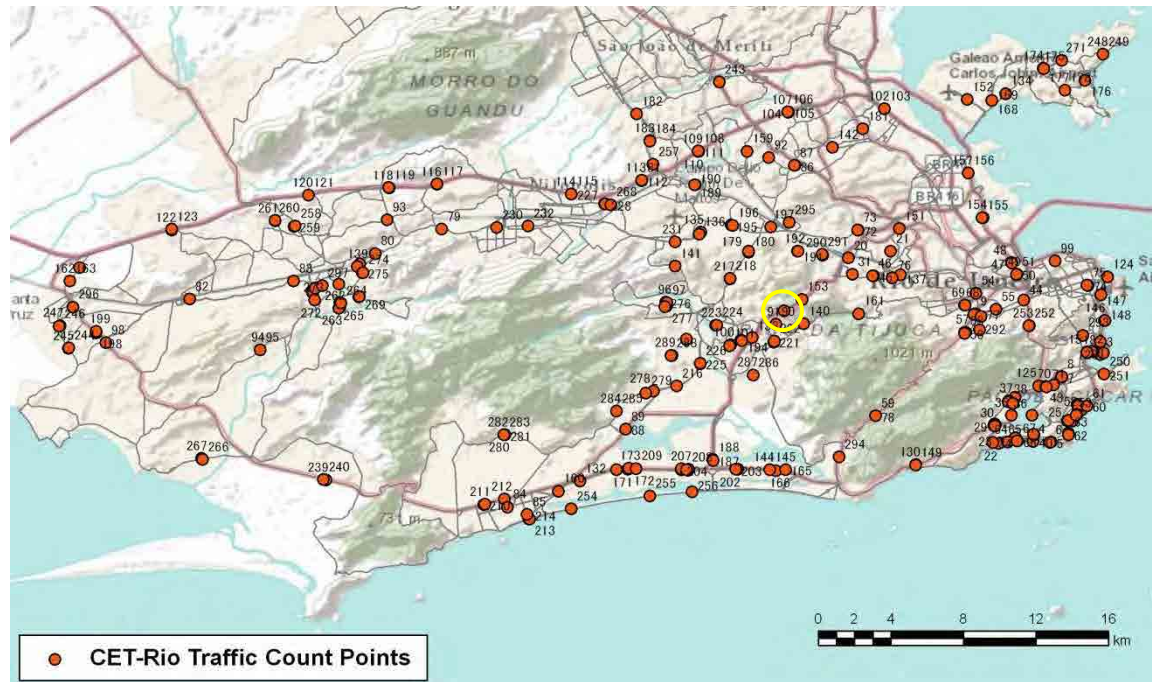

[Weekend]

No.	Point	Towards
157	Linha vermelha Km 5,5	Ilha

[Location]

[Weekday]

[Weekend]

No.	Point	Towards
158	Linha Amarela Km 12,2	Barra

[Location]

[Weekday]