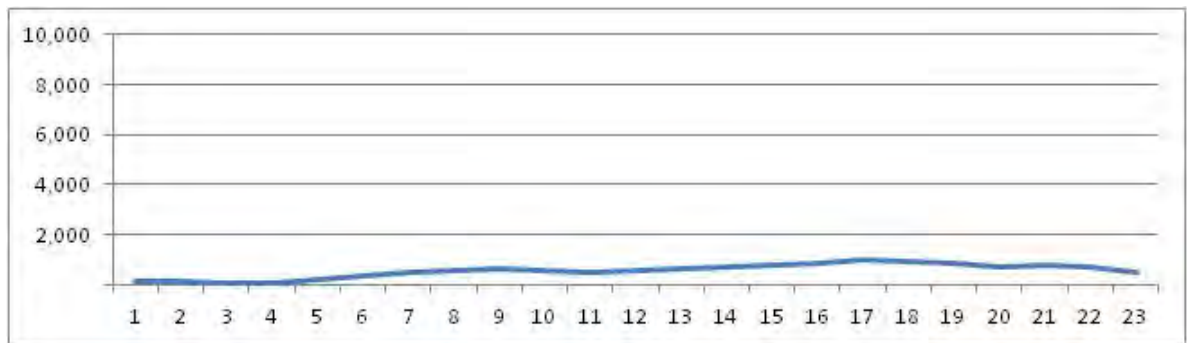

No.	Point	Towards
71	R.Humaita proximo n- 229	Botafogo

[Location]

[Weekday]

[Weekend]

No.	Point	Towards
72	Av D.Helder Camara prox.n-6742	Cascadura

[Location]

[Weekday]

[Weekend]