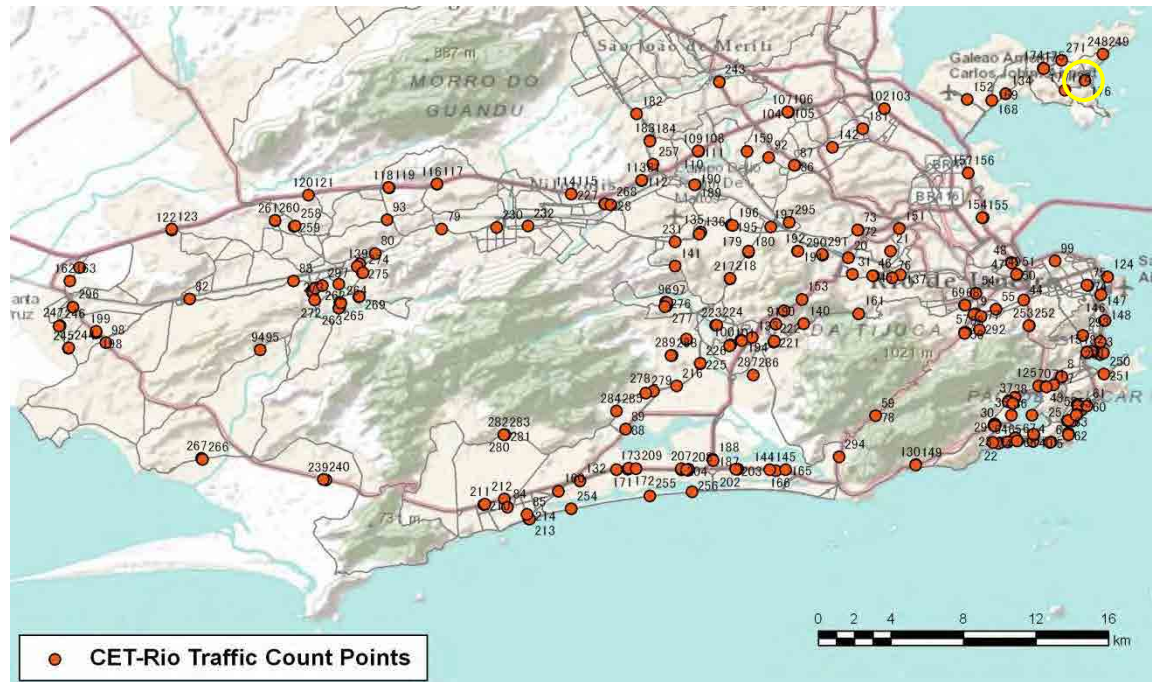

[Weekend]

No.	Point	Towards
175	Paulo e Silva,400	Moneró

[Location]

[Weekday]

[Weekend]

No.	Point	Towards
176	Estr.Cacuia,1386	Cocotá

[Location]

[Weekday]