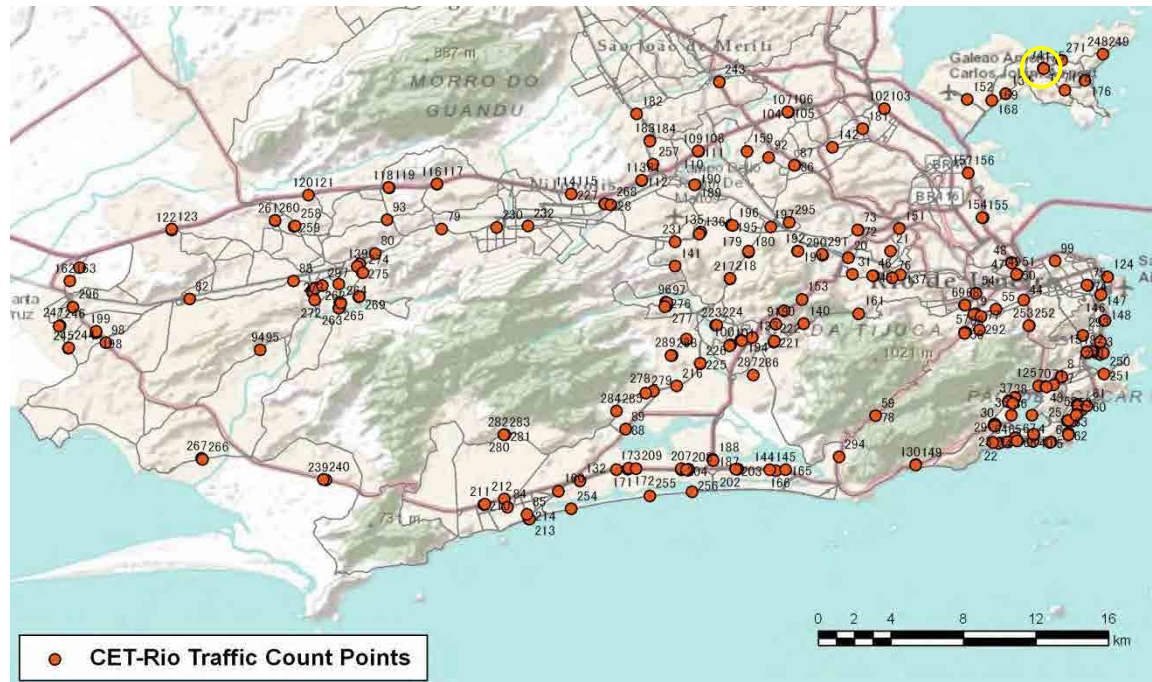

[Weekend]

No.	Point	Towards
173	Américas,9650	Central-Recreio

[Location]

[Weekday]

[Weekend]

No.	Point	Towards
174	Paulo e Silva,400	Jd.Guanabara

[Location]

[Weekday]