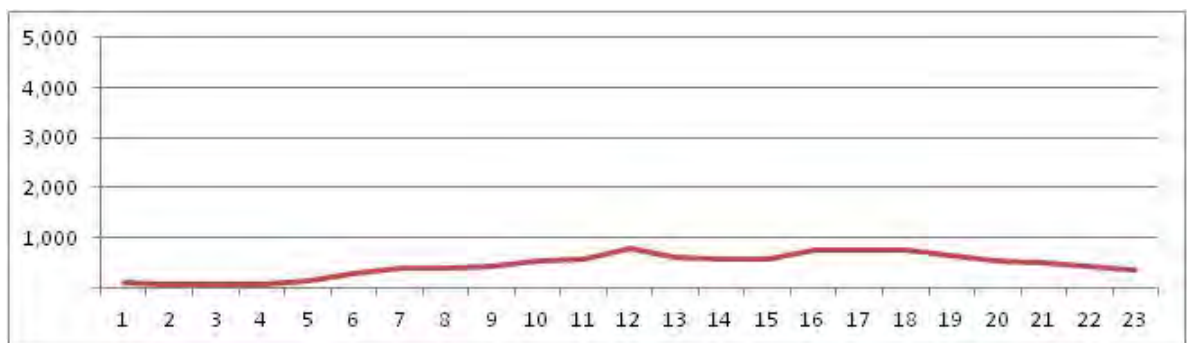

[Weekend]

No.	Point	Towards
213	Lucio Costa,16400	Barra

[Location]

[Weekday]

[Weekend]

No.	Point	Towards
214	Lucio Costa,16400	Pontal

[Location]

[Weekday]