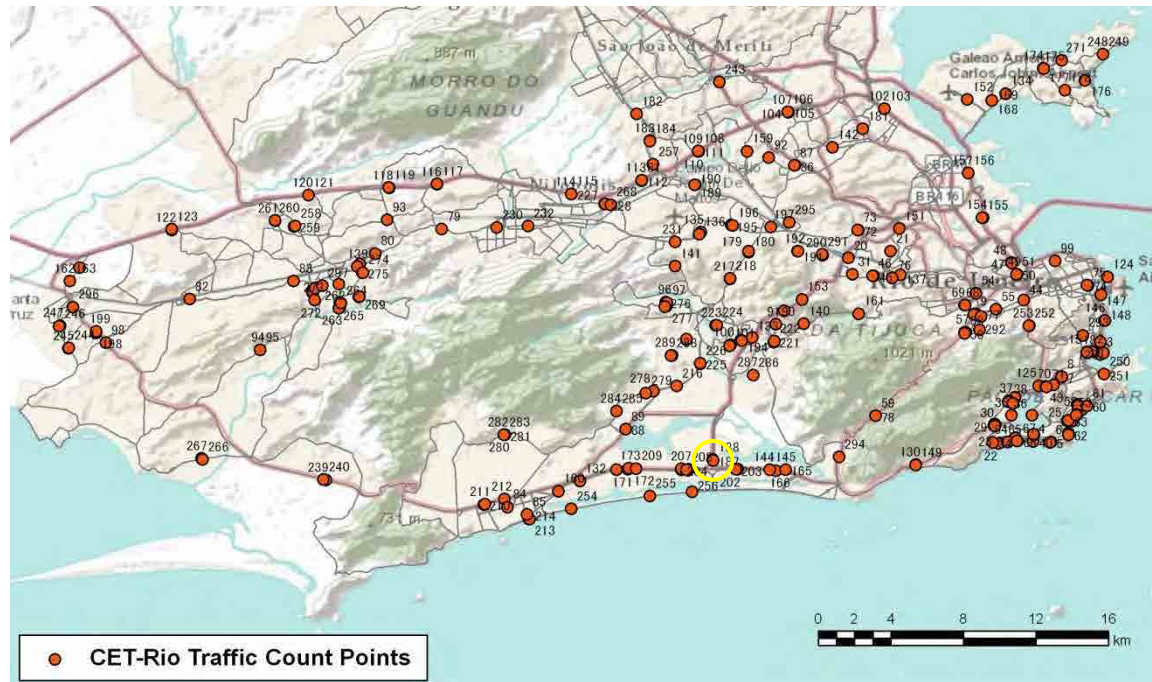

[Weekend]

No.	Point	Towards
185	Ayrton Senna,1850	Lateral-Barra

[Location]

[Weekday]

[Weekend]

No.	Point	Towards
186	Ayrton Senna,1850	Central-Barra

[Location]

[Weekday]