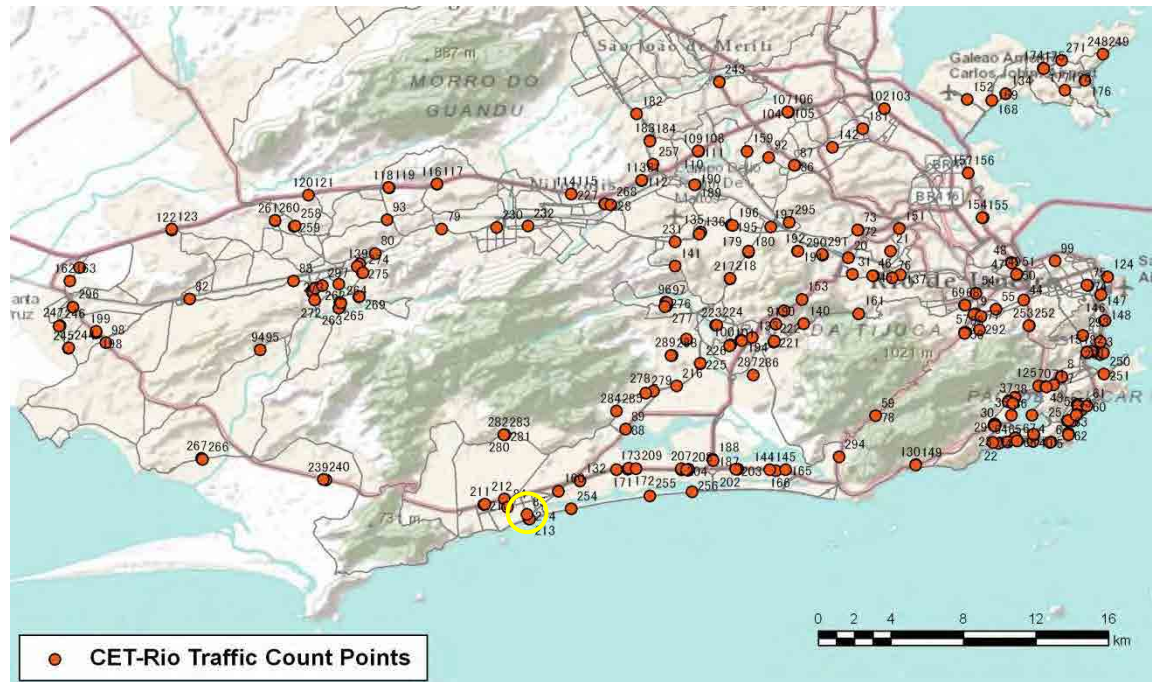

No.	Point	Towards
83	Av. Cesario de Mello, prox n 4.408	Bangu

[Location]

[Weekday]

[Weekend]

No.	Point	Towards
84	Av Genaro de Carvalho, prox n 2.332	Barra da Tijuca

[Location]

[Weekday]

[Weekend]

No.	Point	Towards
85	Av. Gláucio Gil, próx Av. Hermes de Lima	Praia

[Location]

[Weekday]

[Weekend]

No.	Point	Towards
86	Av. Monsenhor Felix, prox rua Turiana	Irajá

[Location]

[Weekday]

[Weekend]