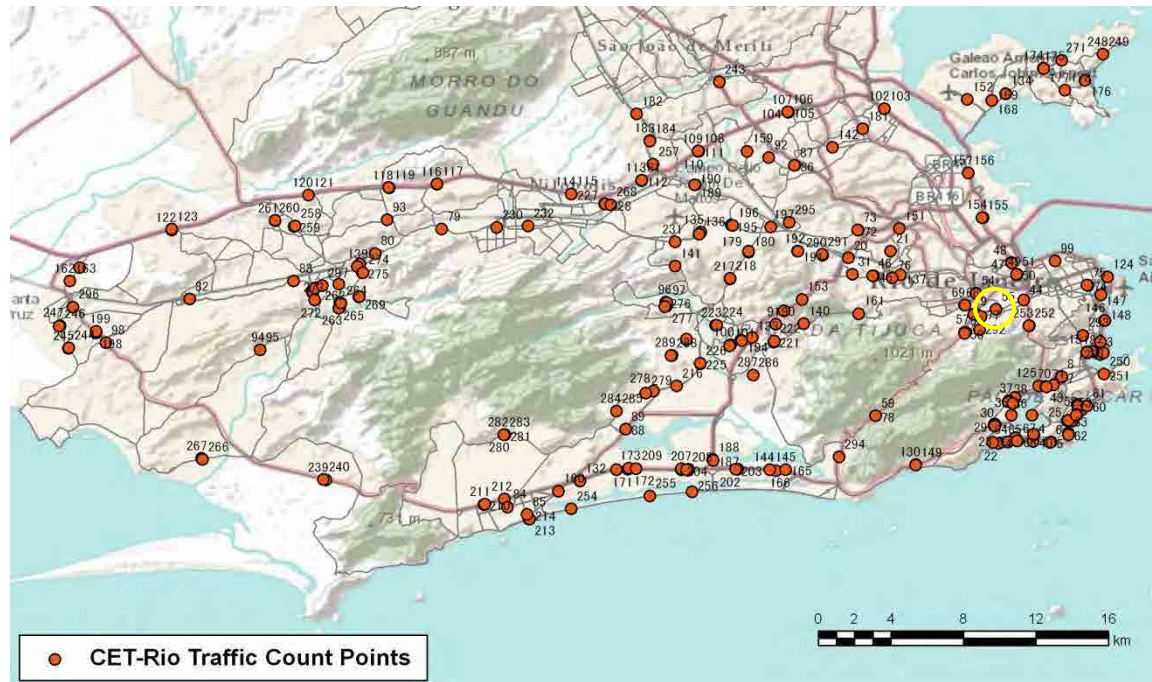

No.	Point	Towards
55	Av Heitor Beltrao prox. R Marques de Valenca	

[Location]