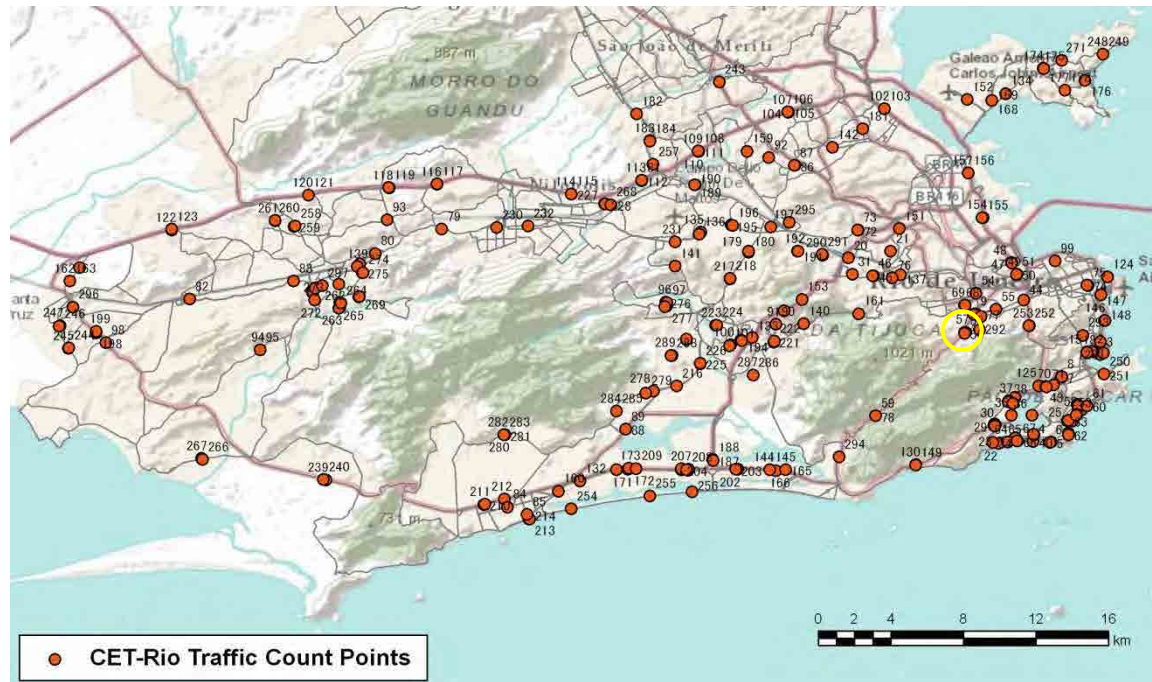

No.	Point	Towards
57	R Conde de Bonfim prox. n-690	Usina

[Location]

[Weekday]

[Weekend]

No.	Point	Towards
58	R Conde de Bonfim prox n-719	Saens Pena

[Location]

[Weekday]

[Weekend]