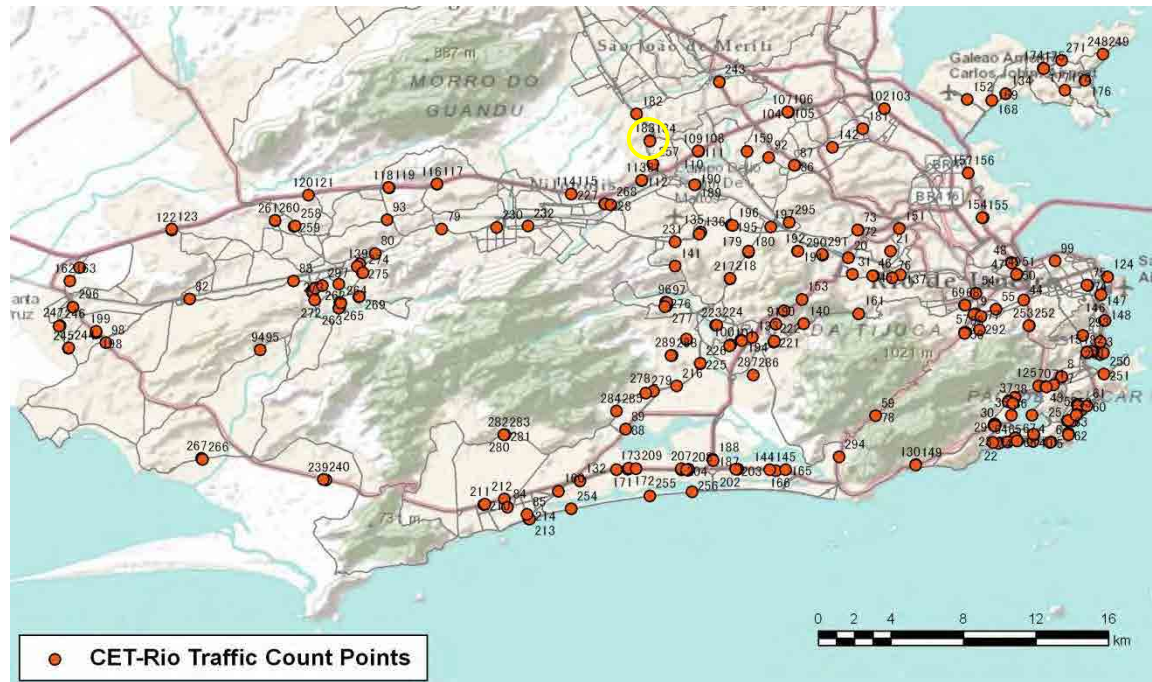

[Weekend]

No.	Point	Towards
183	Mal.Alencastro,2417	Ricardo Alb

[Location]

[Weekday]

[Weekend]

No.	Point	Towards
184	Mal.Alencastro,2417	Anchieta

[Location]

[Weekday]