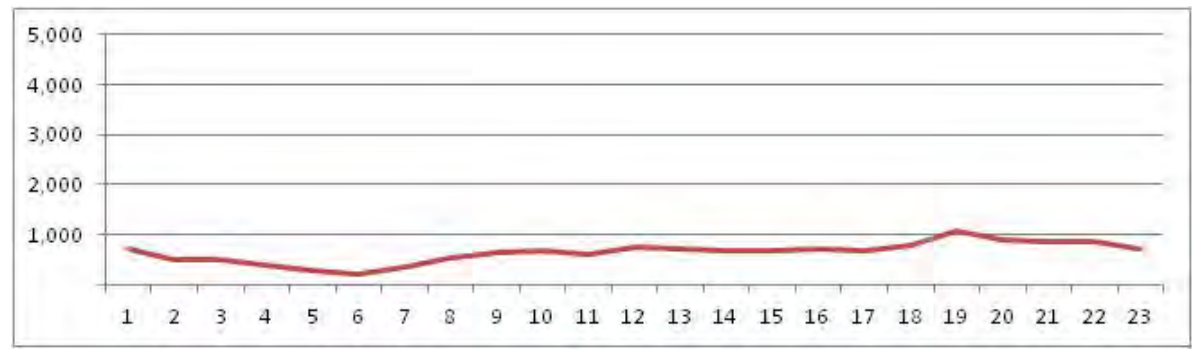

No.	Point	Towards
13	Av. Atlantica prox. n2266	Ipanema

[Location]

[Weekday]

[Weekend]

No.	Point	Towards
14	Av. Atlantica prox. n2302	Leme

[Location]

[Weekday]

[Weekend]