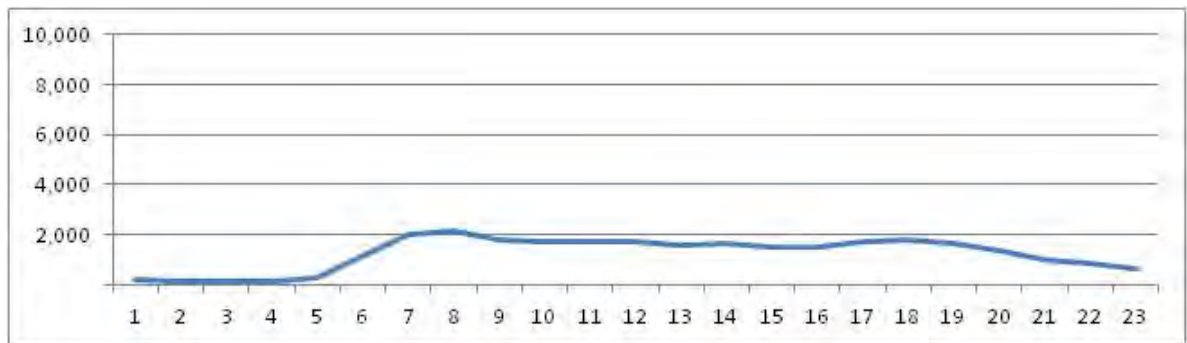

No.	Point	Towards
11	Av. Atlantica prox. n3056	Ipanema

[Location]

[Weekday]

[Weekend]

No.	Point	Towards
12	Av. Atlantica prox. n3056	Leme

[Location]

[Weekday]

[Weekend]