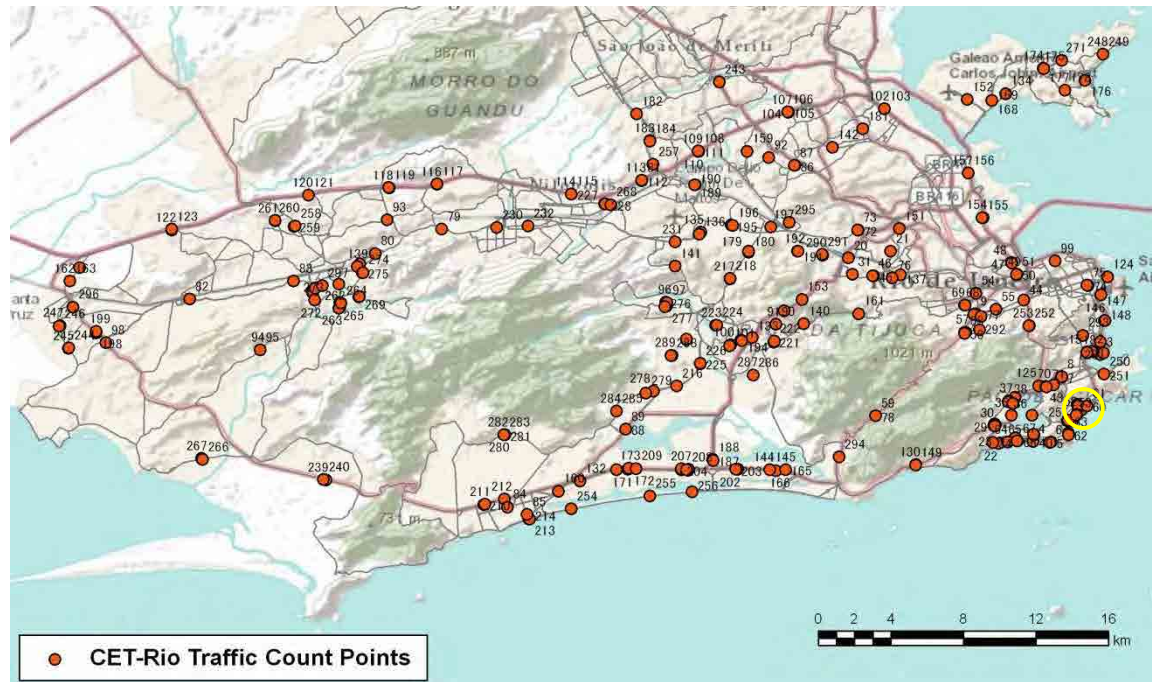

No.	Point	Towards
13	Av. Atlantica prox. n2266	Ipanema

[Location]