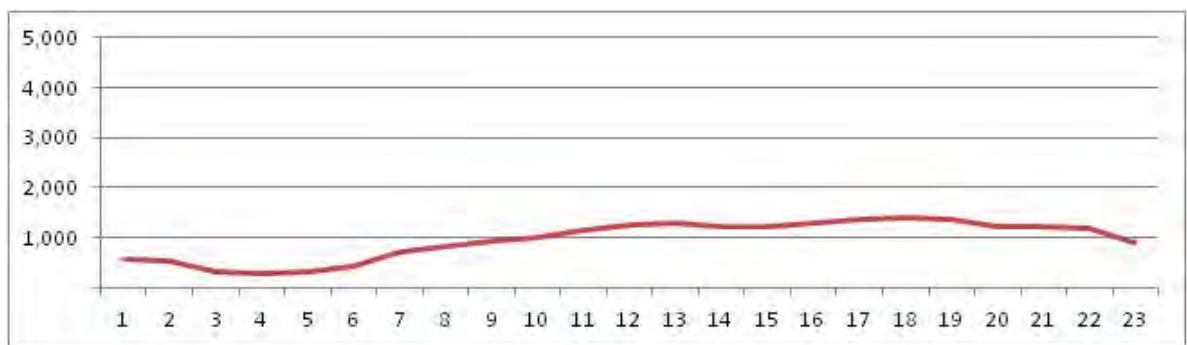

No.	Point	Towards
194	Geremário Dantas,1052	Tanque

[Location]

[Weekday]

[Weekend]