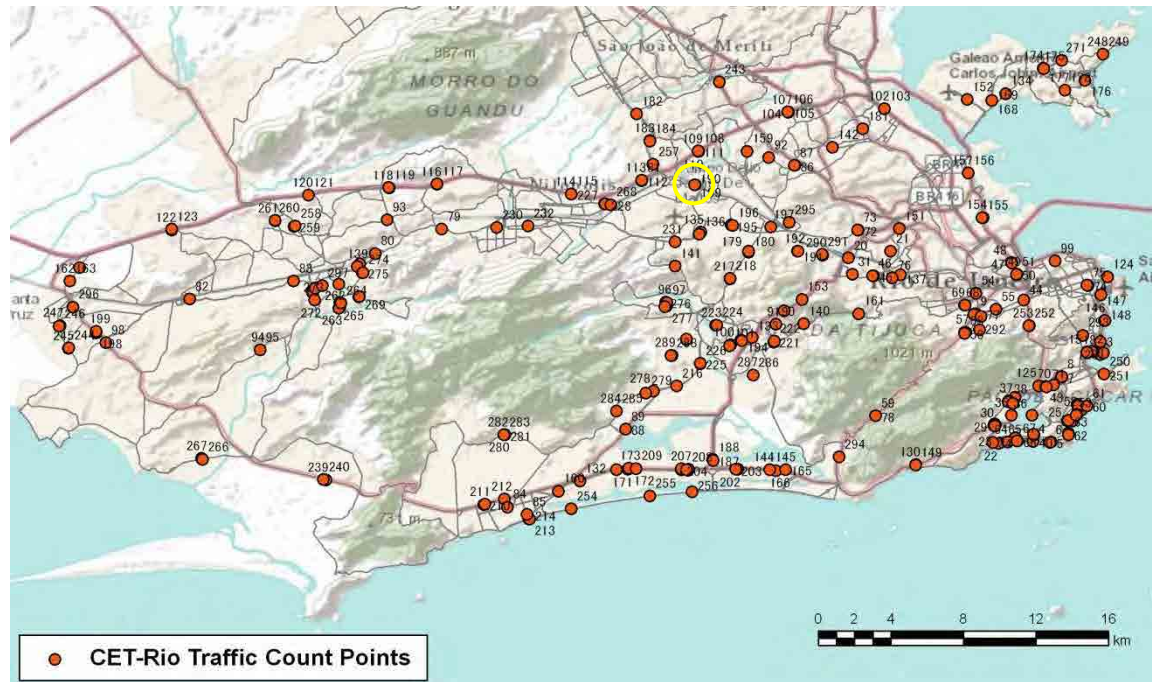

No.	Point	Towards
189	João Vicente,1775	Deodoro

[Location]