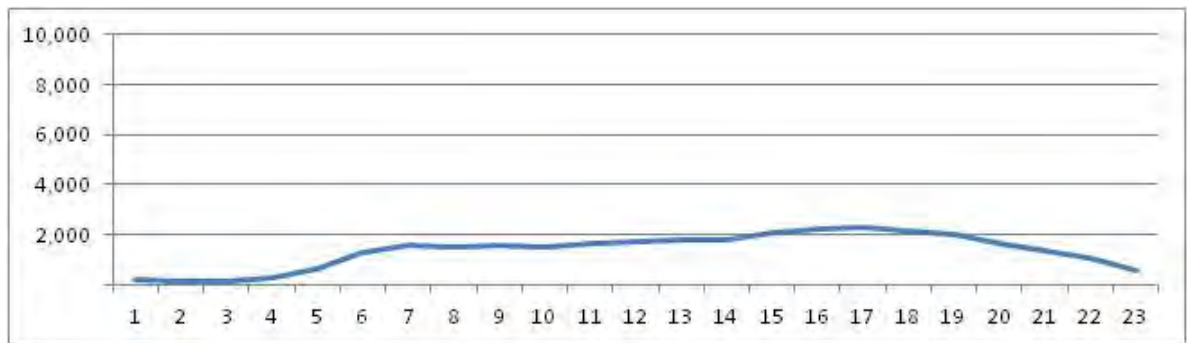

[Weekend]

No.	Point	Towards
105	Av. Brasil Km 18,8	Pista Central Sentido Santa Cruz

[Location]

[Weekday]

[Weekend]

No.	Point	Towards
106	Av. Brasil Km 18,8	Pista Lateral Sentido Santa Cruz

[Location]

[Weekday]