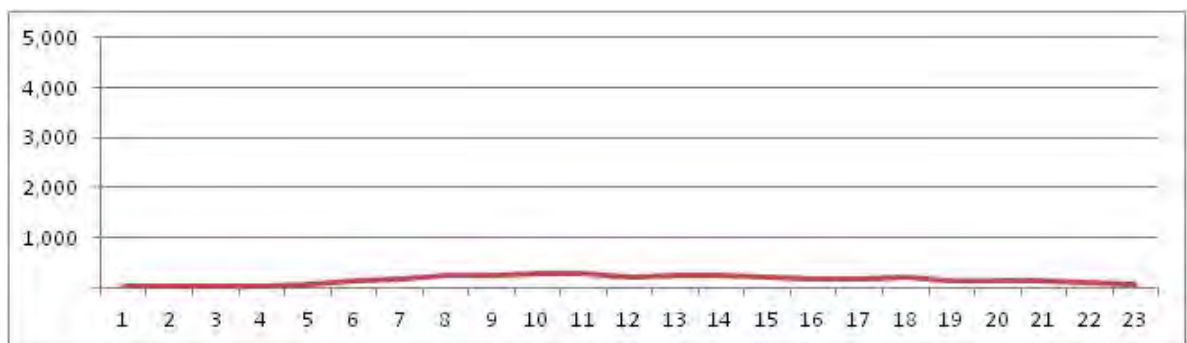

No.	Point	Towards
51	R. Figueira de Mello x Av. Pedro II	

[Location]

[Weekday]

[Weekend]

No.	Point	Towards
52	Av Atlantica proximo n-2616	Ipanema

[Location]

[Weekday]

[Weekend]