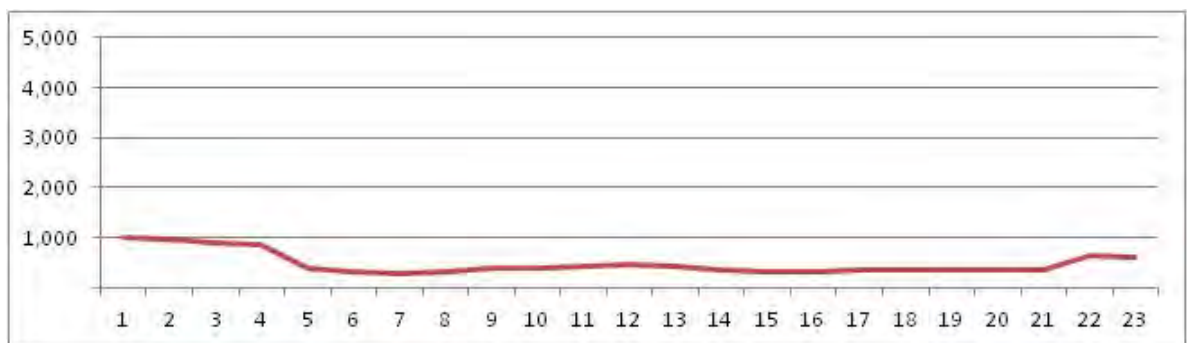

No.	Point	Towards
75	Av Rep. do Paraguai	Lapa

[Location]

[Weekday]

[Weekend]

No.	Point	Towards
76	R. Hermengarda prox.n-478 e R.Thompson Flores	

[Location]

[Weekday]

[Weekend]