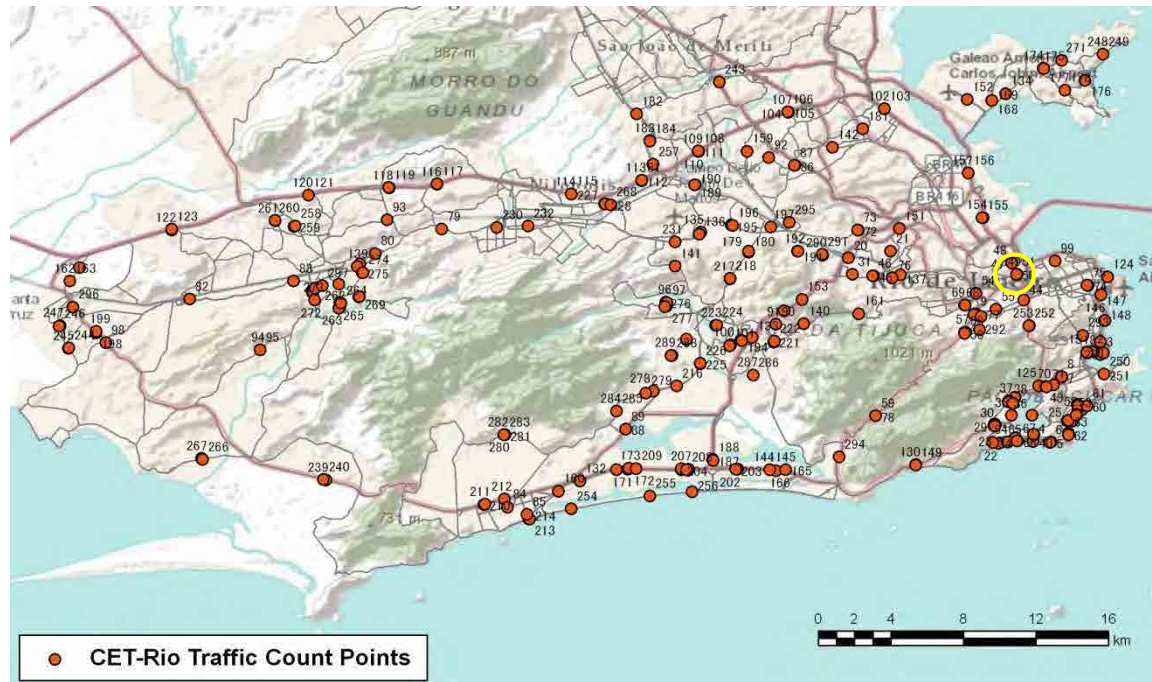

No.	Point	Towards
47	Campo de Sao Cristovao prox. a Rua Escobar	

[Location]

[Weekday]

[Weekend]

No.	Point	Towards
48	R Escobar proximo ao n-84 e a R Santos Lima	

[Location]

[Weekday]

[Weekend]

No.	Point	Towards
49	Av PedroII prox.Rua F.de Mello	Quinta

[Location]

[Weekday]

[Weekend]

No.	Point	Towards
50	Av PedroII prox.n219	Av Franc.Bicalho

[Location]

[Weekday]

[Weekend]

No.	Point	Towards
51	R. Figueira de Mello x Av. Pedro II	

[Location]

[Weekday]

[Weekend]

No.	Point	Towards
52	Av Atlantica proximo n-2616	Ipanema

[Location]

[Weekday]

[Weekend]