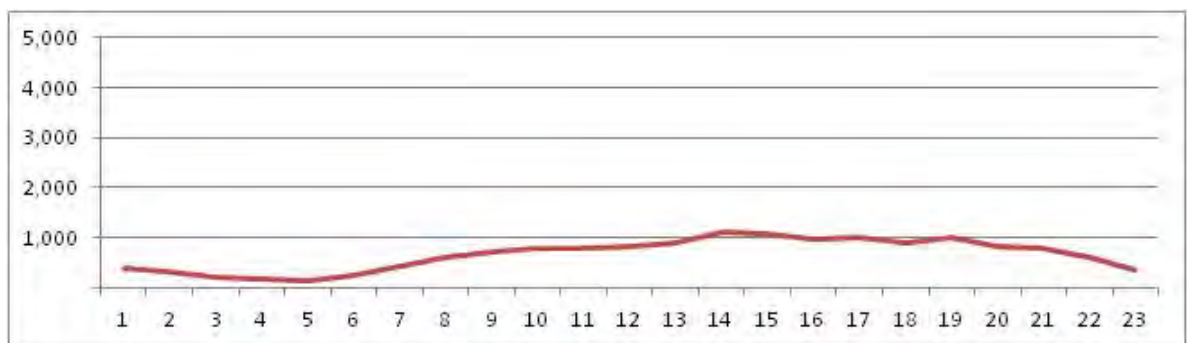

No.	Point	Towards
59	Est. Furnas prox. ao n-1275	Itanhanga

[Location]

[Weekday]

[Weekend]