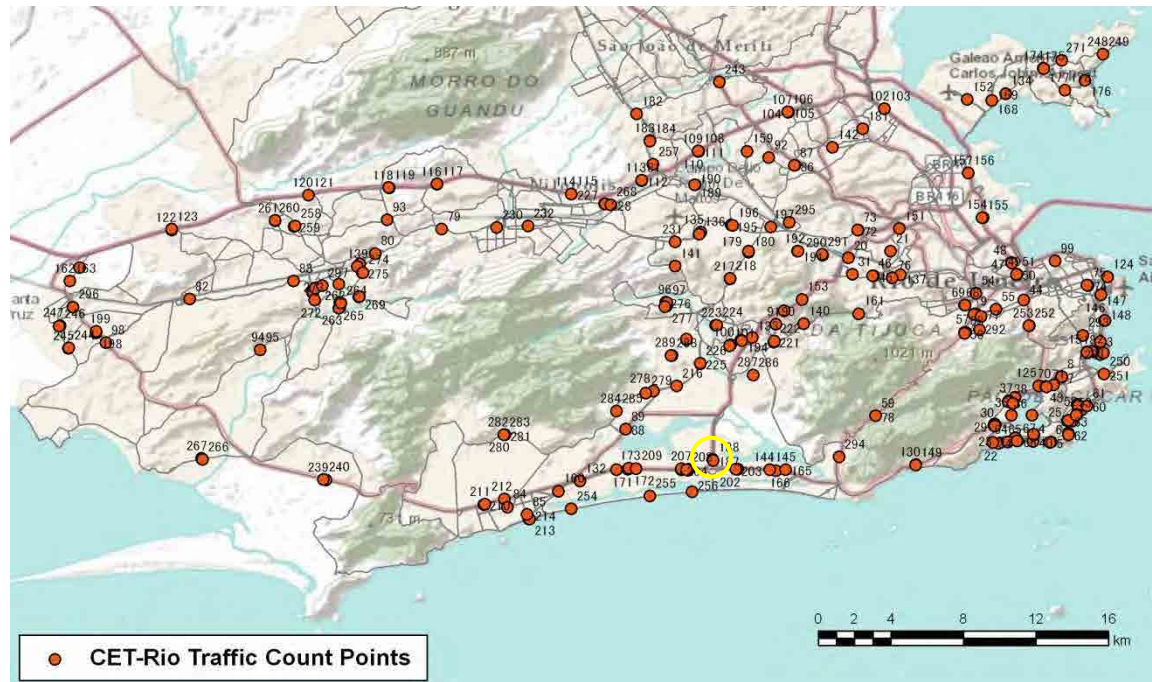

[Weekend]

No.	Point	Towards
187	Ayrton Senna,1850	Central-JPA

[Location]

[Weekday]

[Weekend]

No.	Point	Towards
188	Ayrton Senna,1850	Lateral-JPA

[Location]

[Weekday]