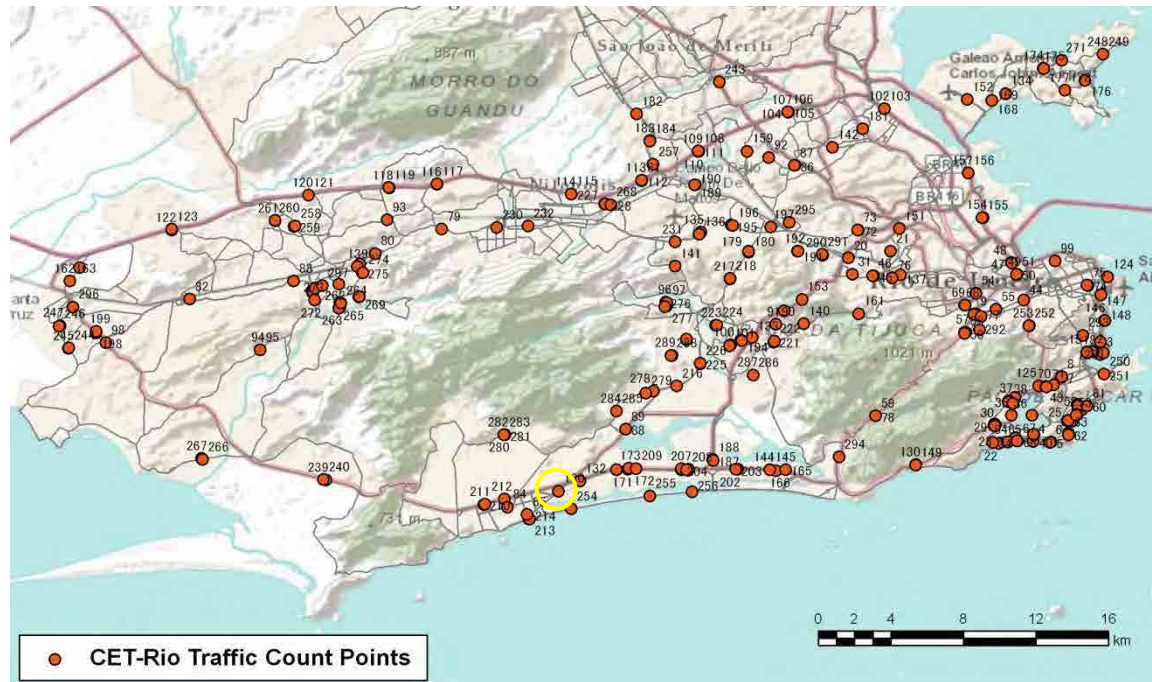

No.	Point	Towards
160	Av. Alfredo B. Silveira, prox. 1.270	Recreio

[Location]