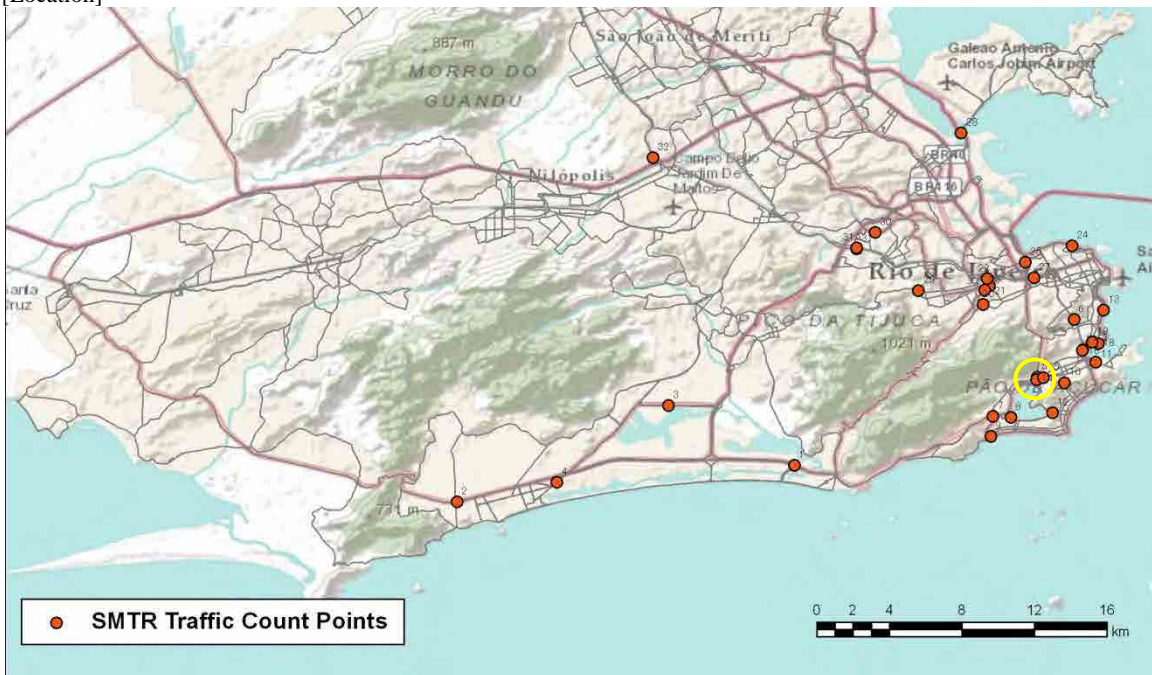

Post	Local	Volumetric count	
		Date	Duration
14	JardimBotanico	27/09/2011	06:00 - 19:59

[Location]