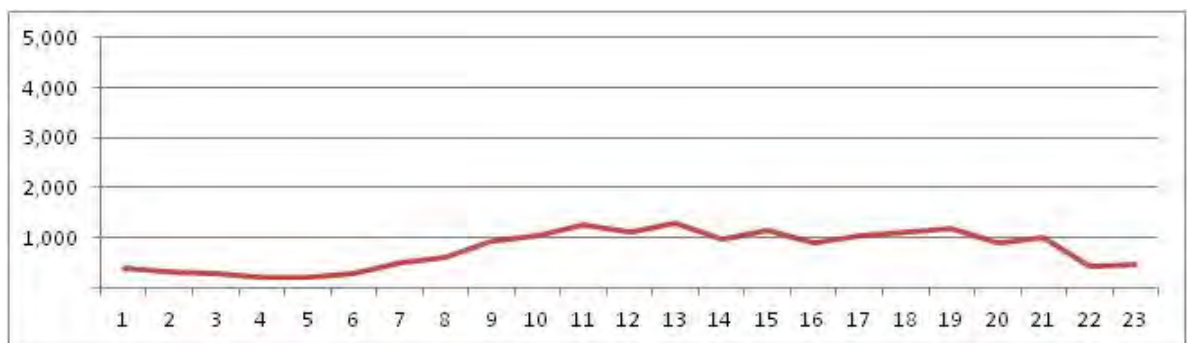

No.	Point	Towards
55	Av Heitor Beltrao prox. R Marques de Valenca	

[Location]

[Weekday]

[Weekend]

No.	Point	Towards
56	R Uruguai prox. n-380 e a R Conde de Bonfim	

[Location]

[Weekday]

[Weekend]