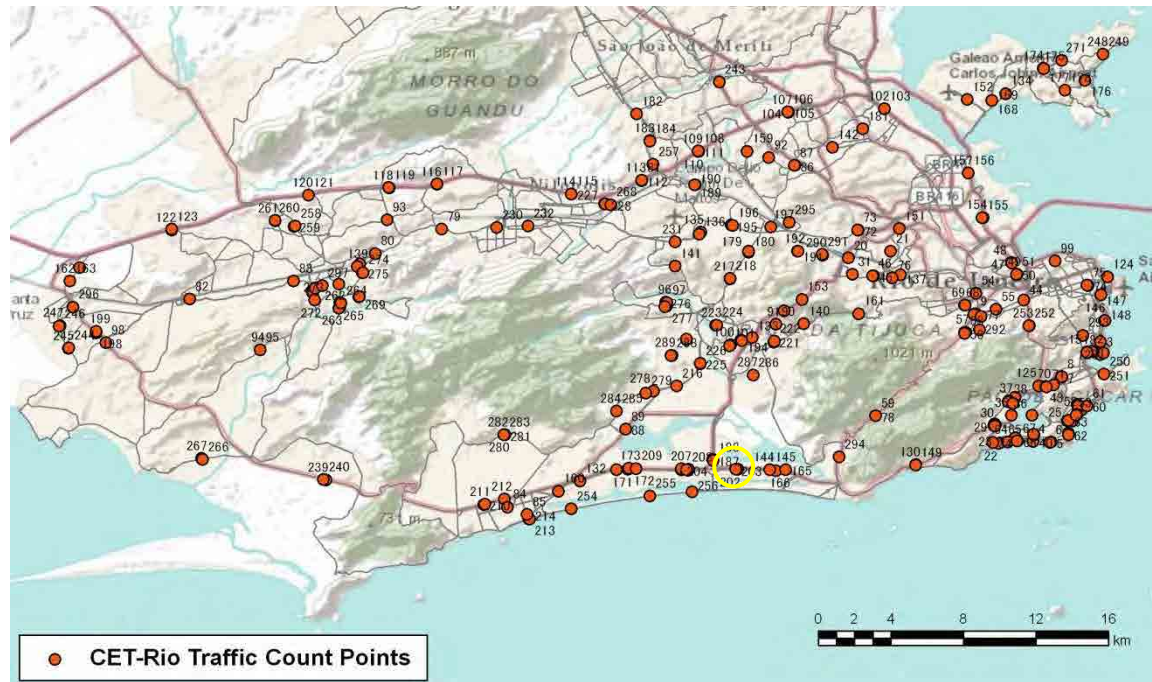

[Weekend]

No.	Point	Towards
201	Américas,4200	Central-Recreio

[Location]

[Weekday]

[Weekend]

No.	Point	Towards
202	Américas,4093	Central-Centro

[Location]

[Weekday]