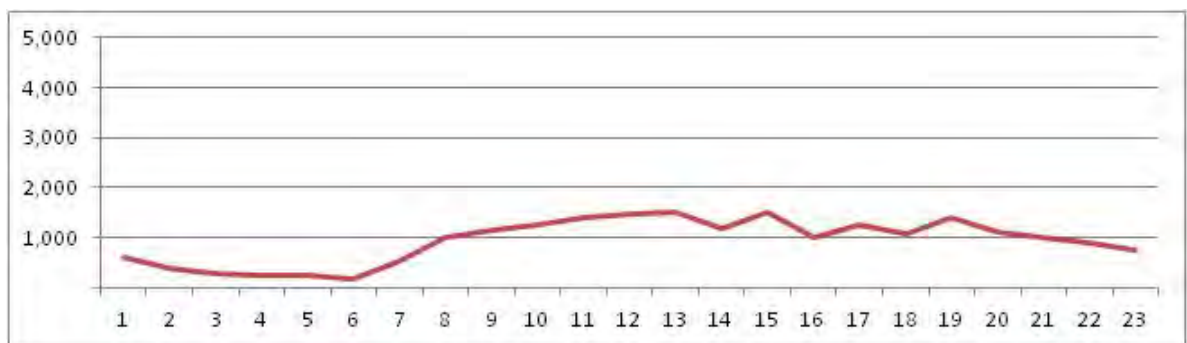

No.	Point	Towards
13	Av. Atlantica prox. n2266	Ipanema

[Location]

[Weekday]

[Weekend]

No.	Point	Towards
14	Av. Atlantica prox. n2302	Leme

[Location]

[Weekday]

[Weekend]