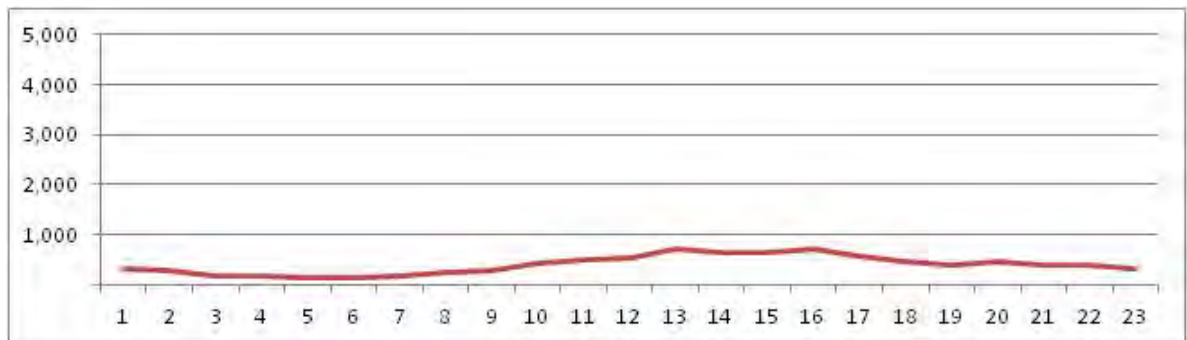

No.	Point	Towards
21	R Cirne Maia proximo n31	

[Location]

[Weekday]

[Weekend]

No.	Point	Towards
22	Av Delfim Moreira prox ao n820	Niemeyer

[Location]

[Weekday]

[Weekend]