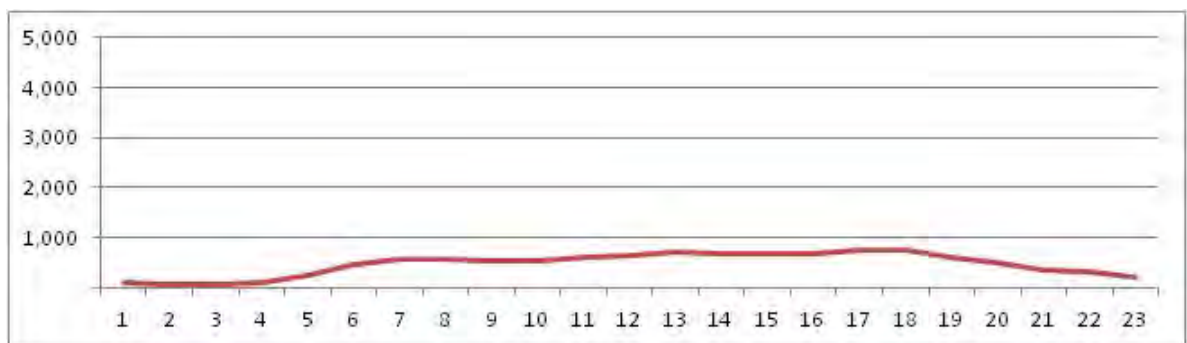

No.	Point	Towards
240	Américas,28705	Grota Funda

[Location]

[Weekday]

[Weekend]