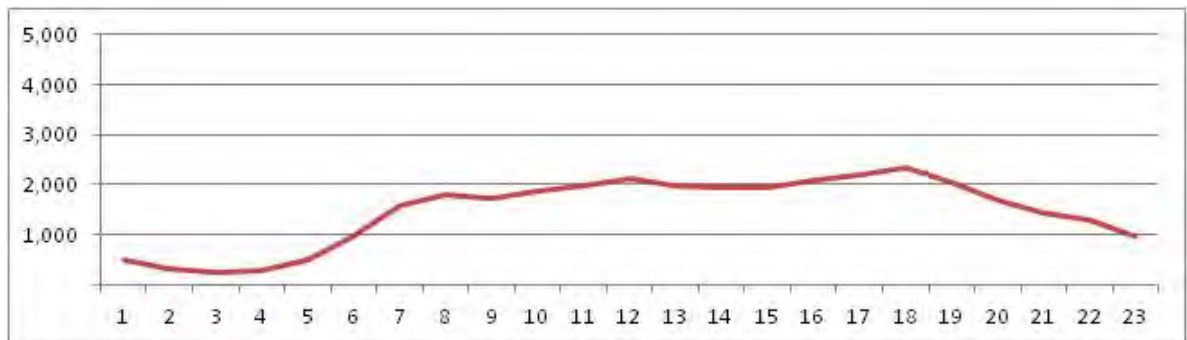

[Weekend]

No.	Point	Towards
119	Av.Brasil Km 40	Santa Cruz

[Location]

[Weekday]

[Weekend]

No.	Point	Towards
120	Av. Brasil, Km 45	Centro

[Location]

[Weekday]