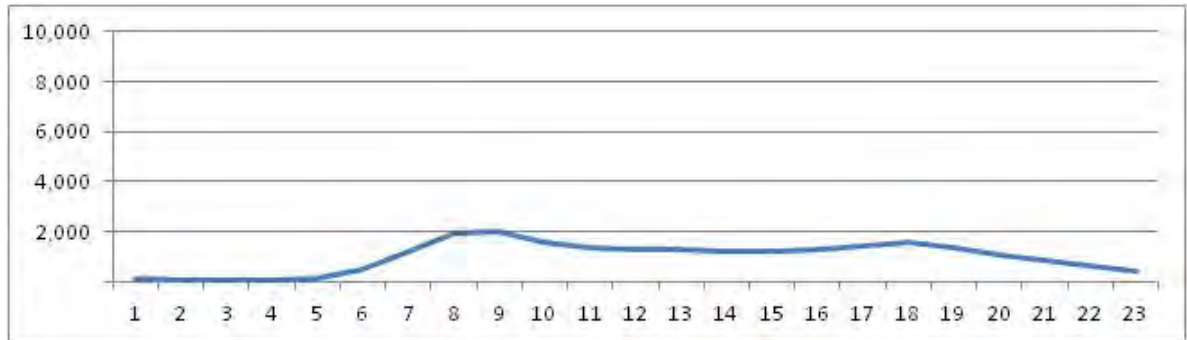

No.	Point	Towards
127	Av Rui Barbosa, próx. n°566	Centro

[Location]

[Weekday]

[Weekend]