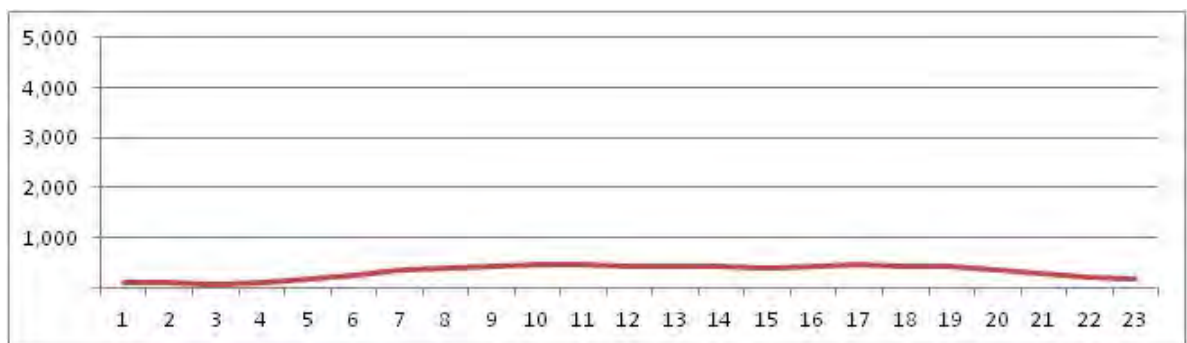

[Weekend]

No.	Point	Towards
107	Av. Brasil Km 18,8	Pista Lateral Sentido Centro

[Location]

[Weekday]

[Weekend]

No.	Point	Towards
108	Av. Brasil Km 24,3	Pista Lateral Sentido Santa Cruz

[Location]

[Weekday]