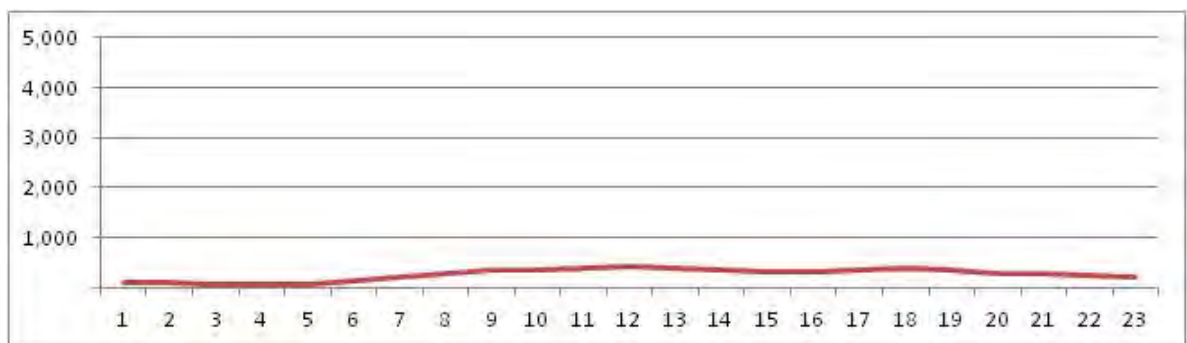

No.	Point	Towards
220	André Rocha,2630	Taquara

[Location]

[Weekday]

[Weekend]