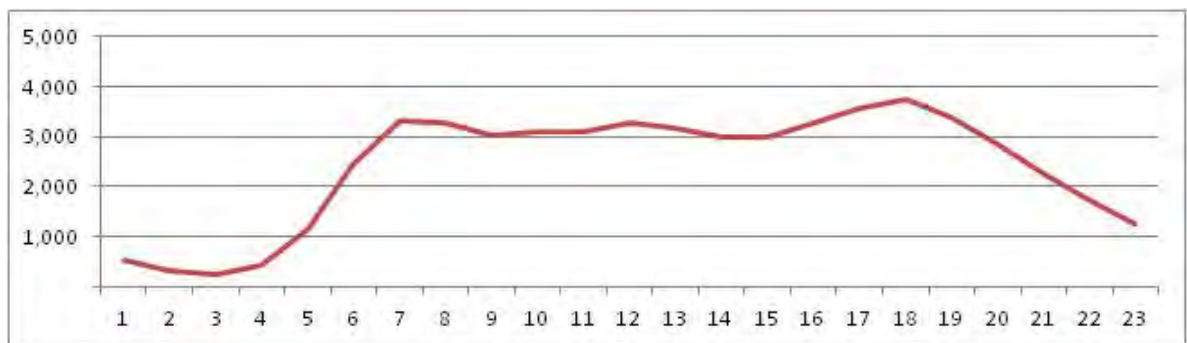

[Weekend]

No.	Point	Towards
155	Linha Vermelha Km 3,5	Centro

[Location]

[Weekday]

[Weekend]

No.	Point	Towards
156	Linha vermelha Km 5,5	Centro

[Location]

[Weekday]