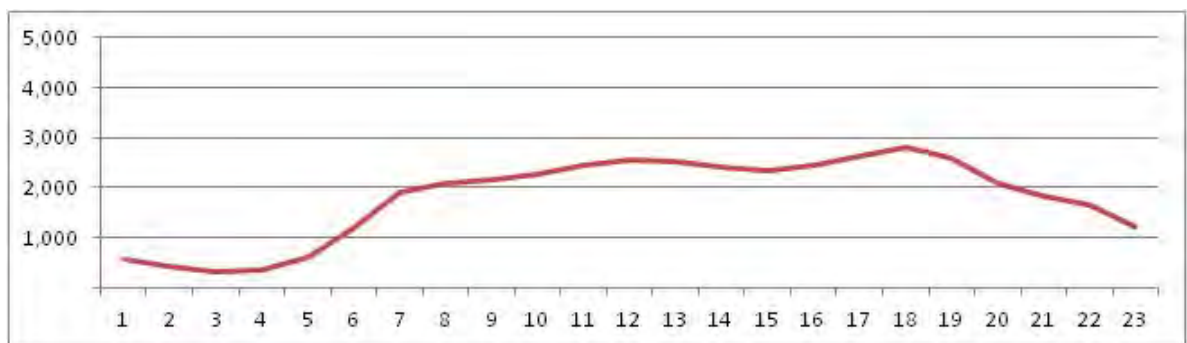

[Weekend]

No.	Point	Towards
117	Av. Brasil Km 35,3	Santa Cruz

[Location]

[Weekday]

[Weekend]

No.	Point	Towards
118	Av. Brasil, Km 40	Centro

[Location]

[Weekday]