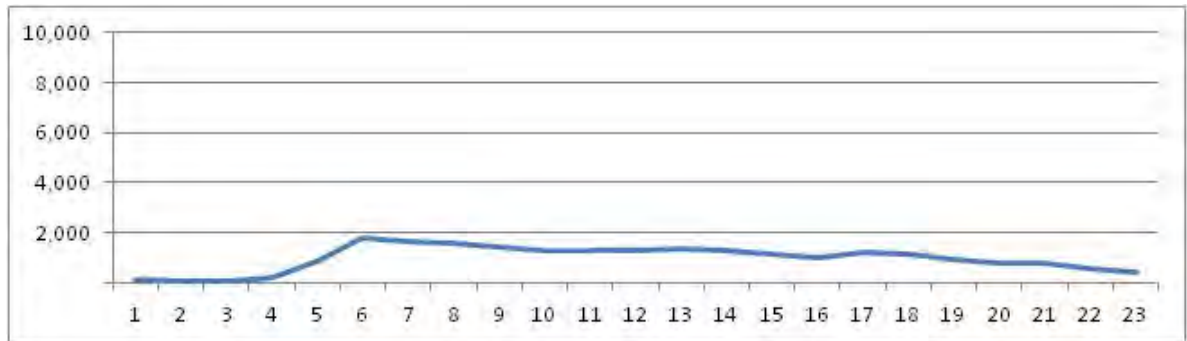

No.	Point	Towards
19	R Pereira Nunes prox ao n17 e a Av Maracana	

[Location]

[Weekday]

[Weekend]

No.	Point	Towards
20	R Goias proximo ao n124	

[Location]

[Weekday]

[Weekend]