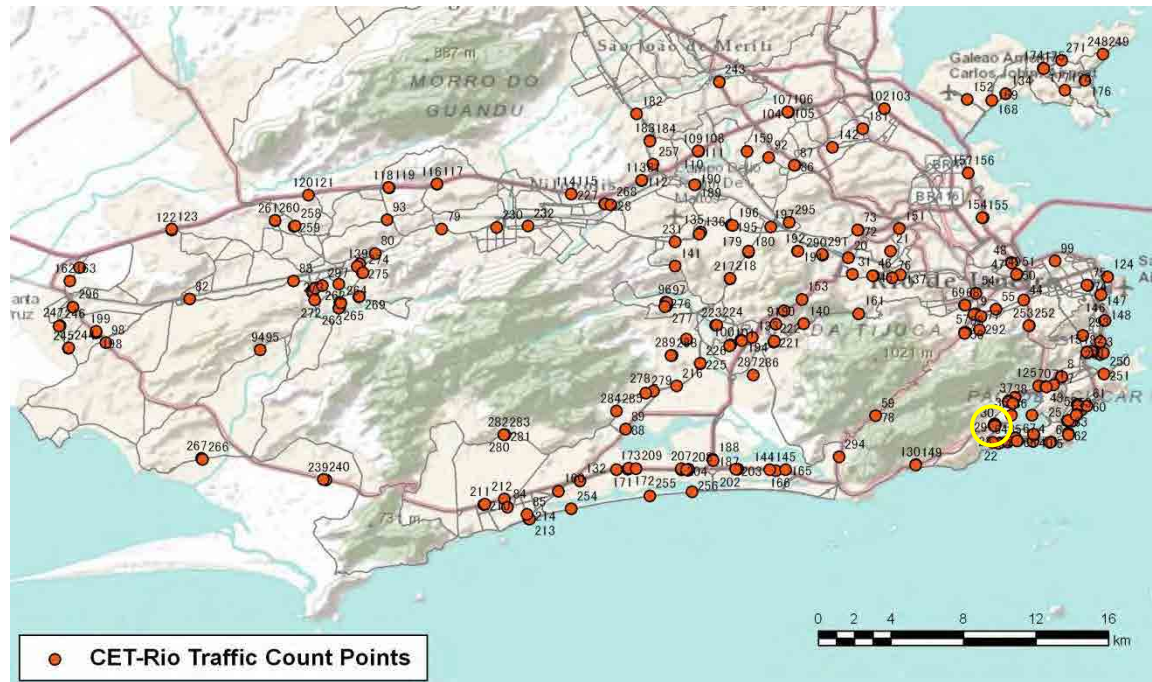

No.	Point	Towards
28	Av. Rodrigo Otavio proximo a Pca. Sibelius	

[Location]