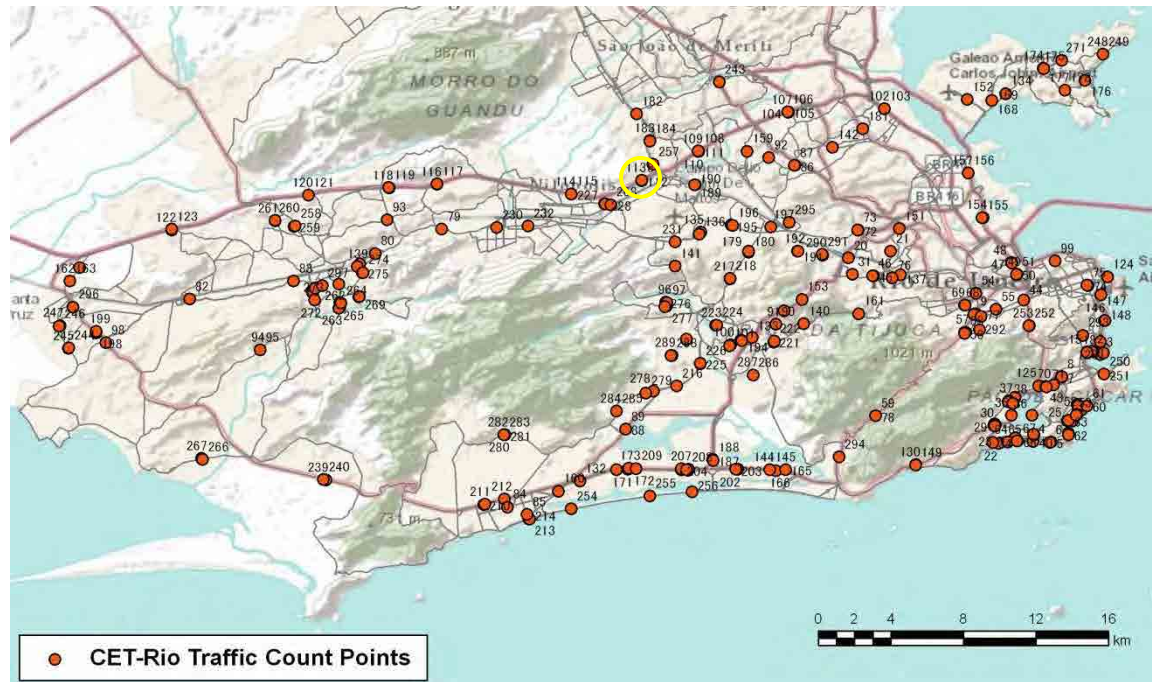

No.	Point	Towards
81	AV Brasil, Alca acesso Est. Engenho Novo	Centro

[Location]