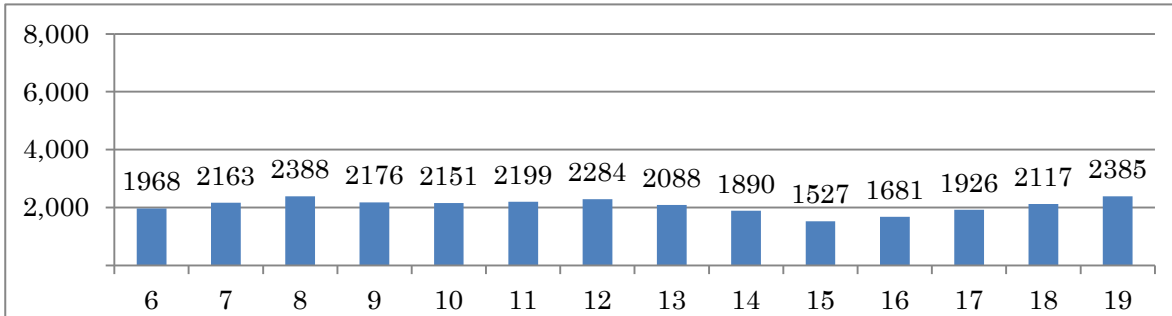

[001-Centro]