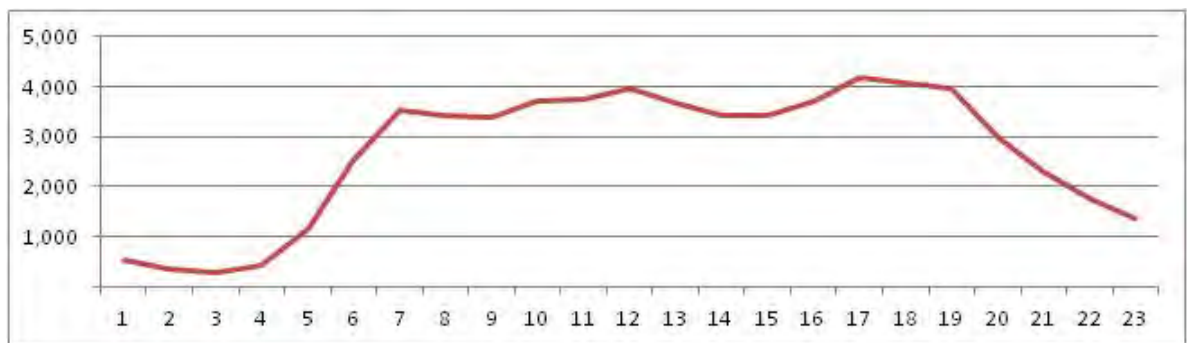

No.	Point	Towards
156	Linha vermelha Km 5,5	Centro

[Location]

[Weekday]

[Weekend]