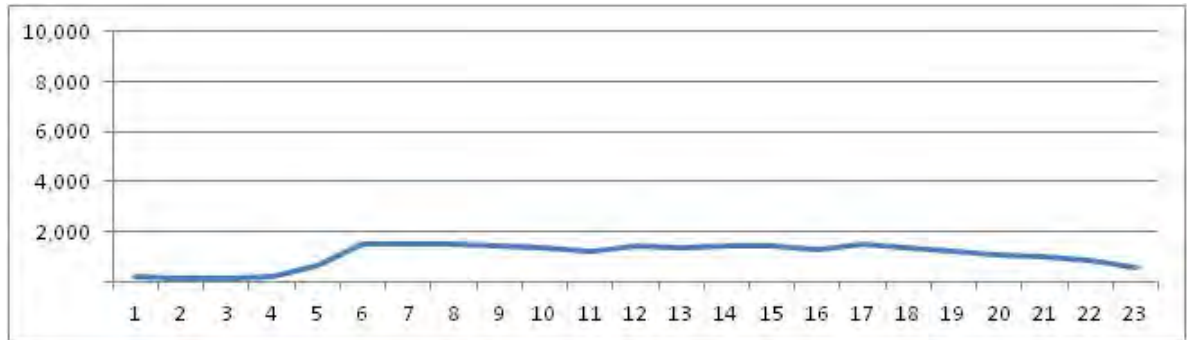

No.	Point	Towards
73	Av D.Helder Camara prox.n-6742	Pilares

[Location]

[Weekday]

[Weekend]