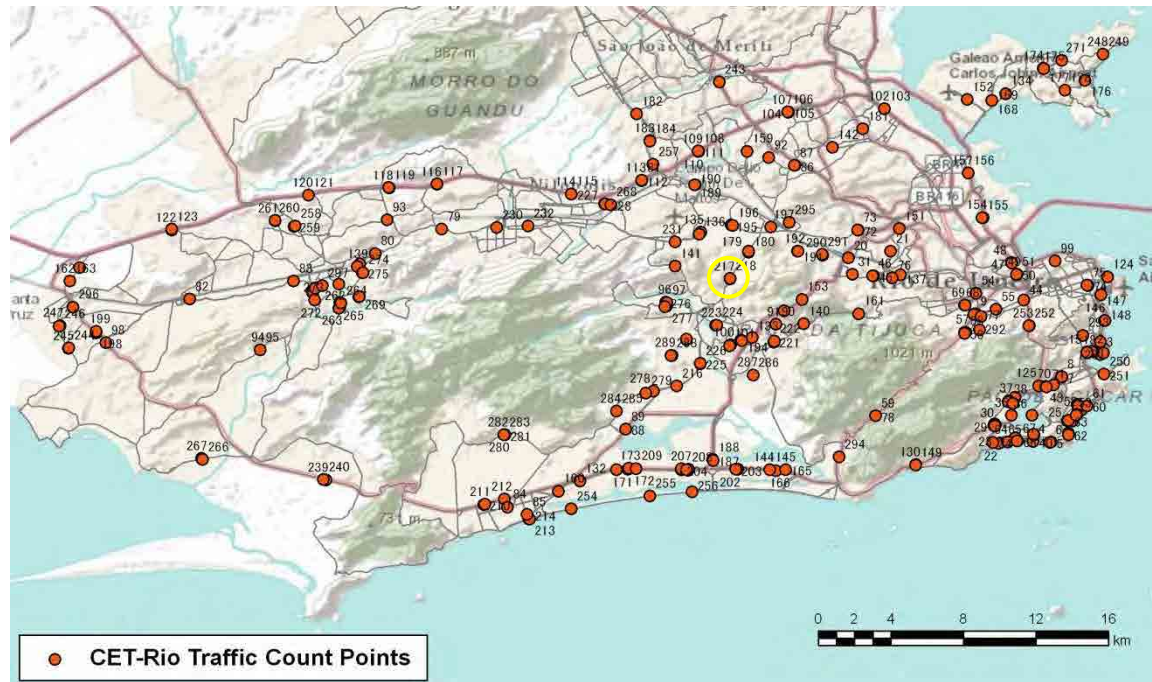

No.	Point	Towards
218	Candido Benício,2973	Tanque

[Location]