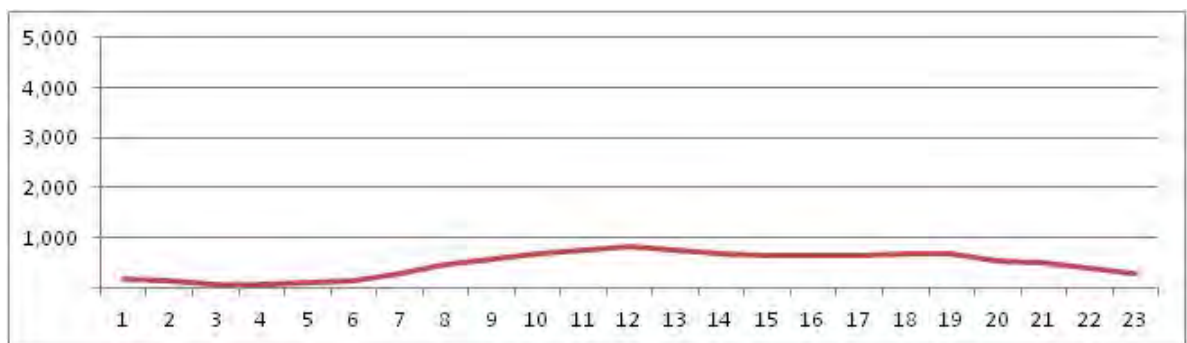

No.	Point	Towards
21	R Cirne Maia proximo n31	

[Location]

[Weekday]

[Weekend]

No.	Point	Towards
22	Av Delfim Moreira prox ao n820	Niemeyer

[Location]

[Weekday]

[Weekend]