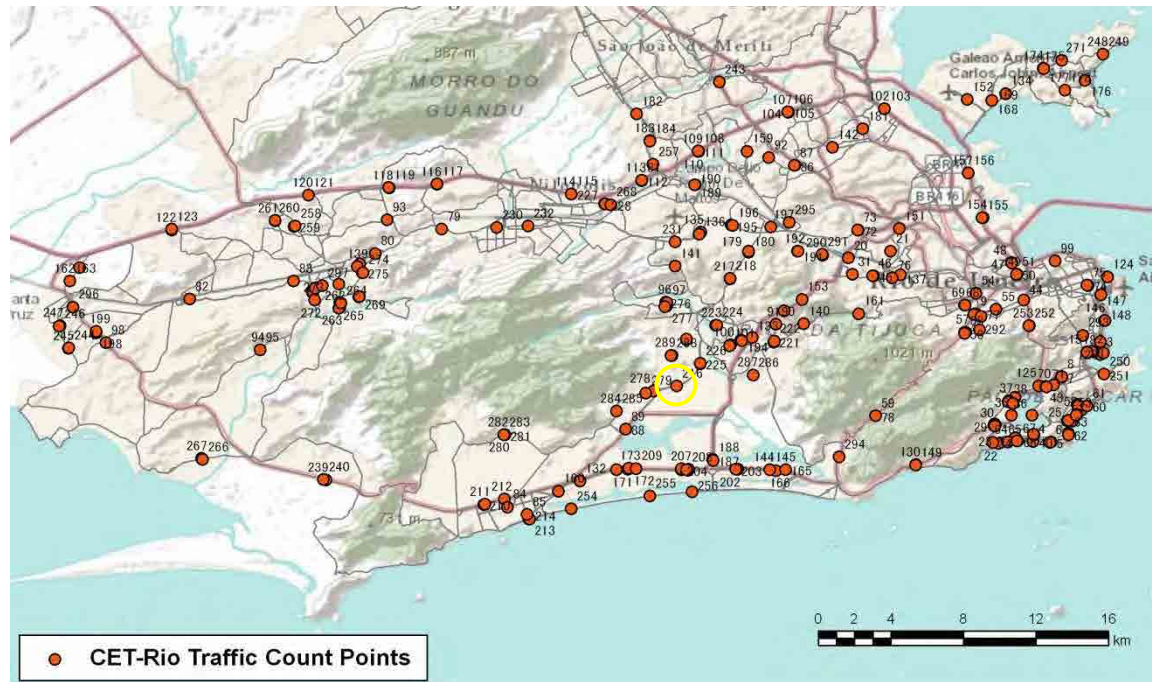

[Weekend]

No.	Point	Towards
215	Estr. Bandeirantes	Curicica

[Location]

[Weekday]

[Weekend]

No.	Point	Towards
216	Estr. Bandeirantes, 4259	Taquara

[Location]

[Weekday]