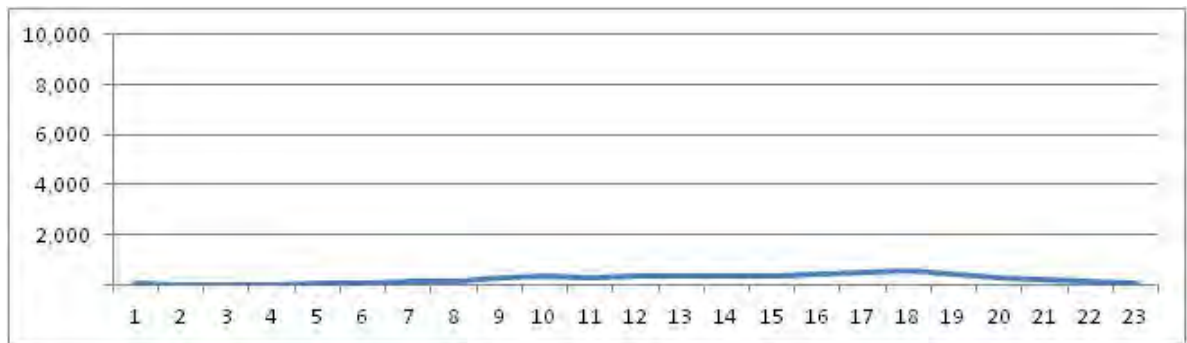

[Weekend]

No.	Point	Towards
129	Av.Borges de Medeiros Próx 2.225	Centro

[Location]

[Weekday]

[Weekend]

No.	Point	Towards
130	Auto Estrada Lagoa-Barra	Barra

[Location]

[Weekday]