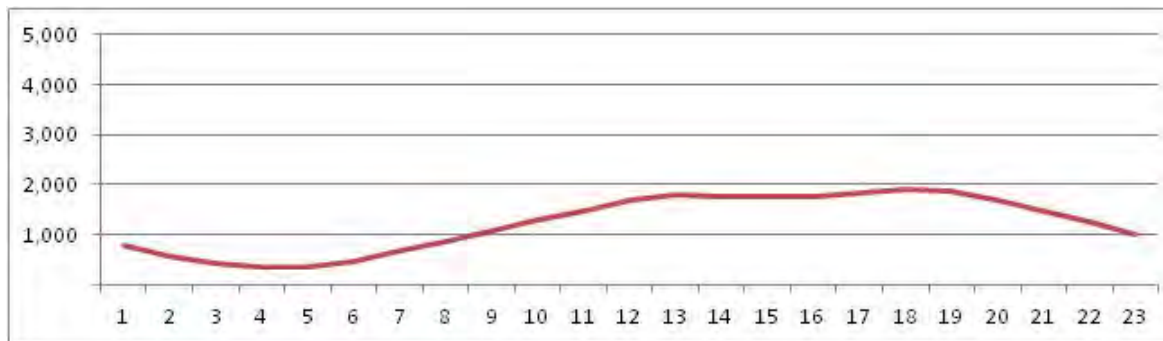

No.	Point	Towards
37	R. J. Botânico prox. n-746 Leao	Gavea

[Location]

[Weekday]

[Weekend]

No.	Point	Towards
38	R J.Botanicoprox.R Gal Garzon	J.Botanico

[Location]

[Weekday]

[Weekend]