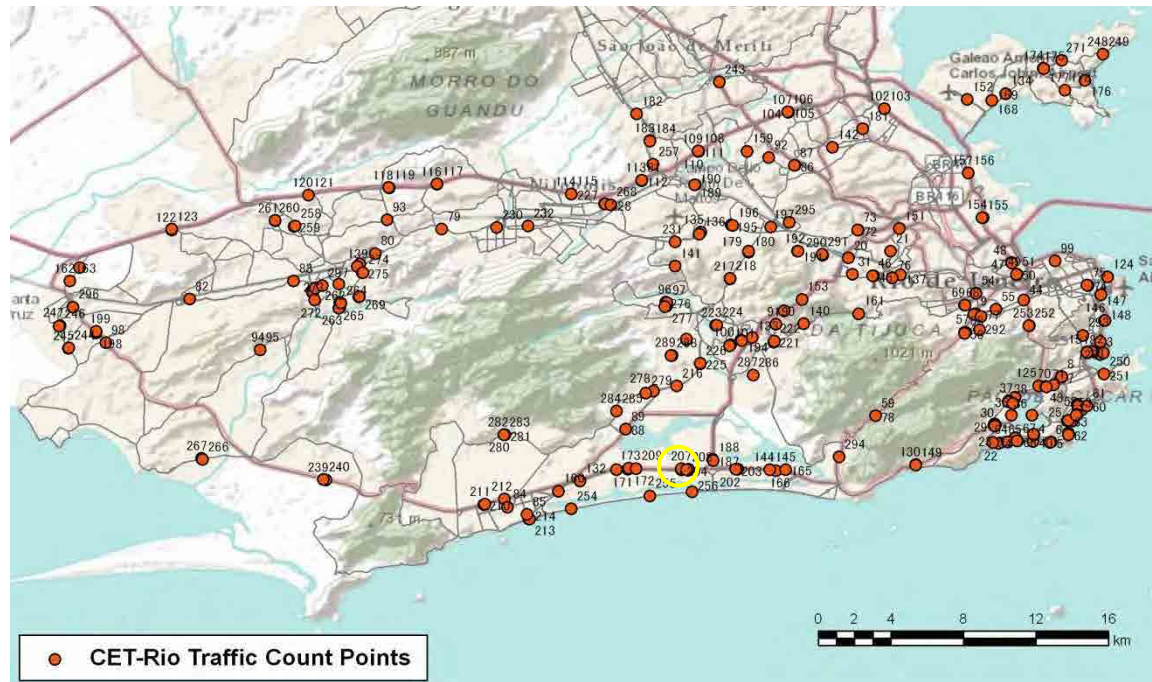

No.	Point	Towards
207	Américas,6800	Lateral-Recreio

[Location]