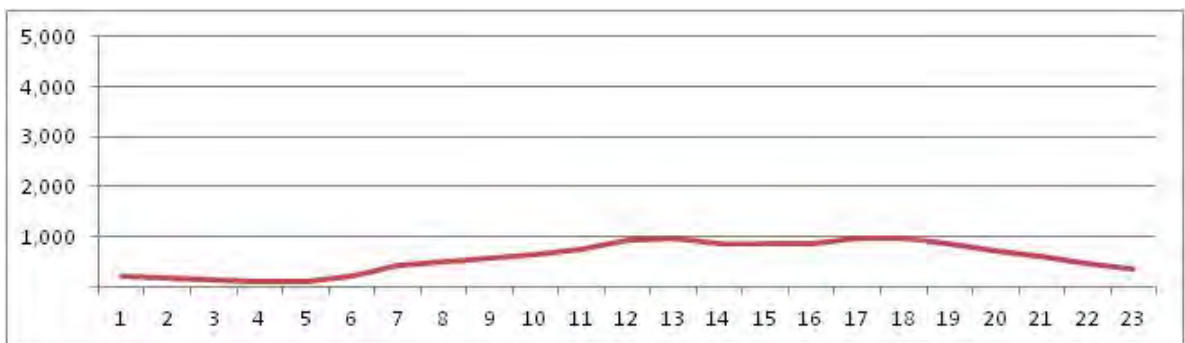

[Weekend]

No.	Point	Towards
161	Av. Menezes Cortes, Km 5,4	Jacarepaguá

[Location]

[Weekday]

[Weekend]

No.	Point	Towards
162	Decaminada,420	Av.Brasil-

[Location]

[Weekday]