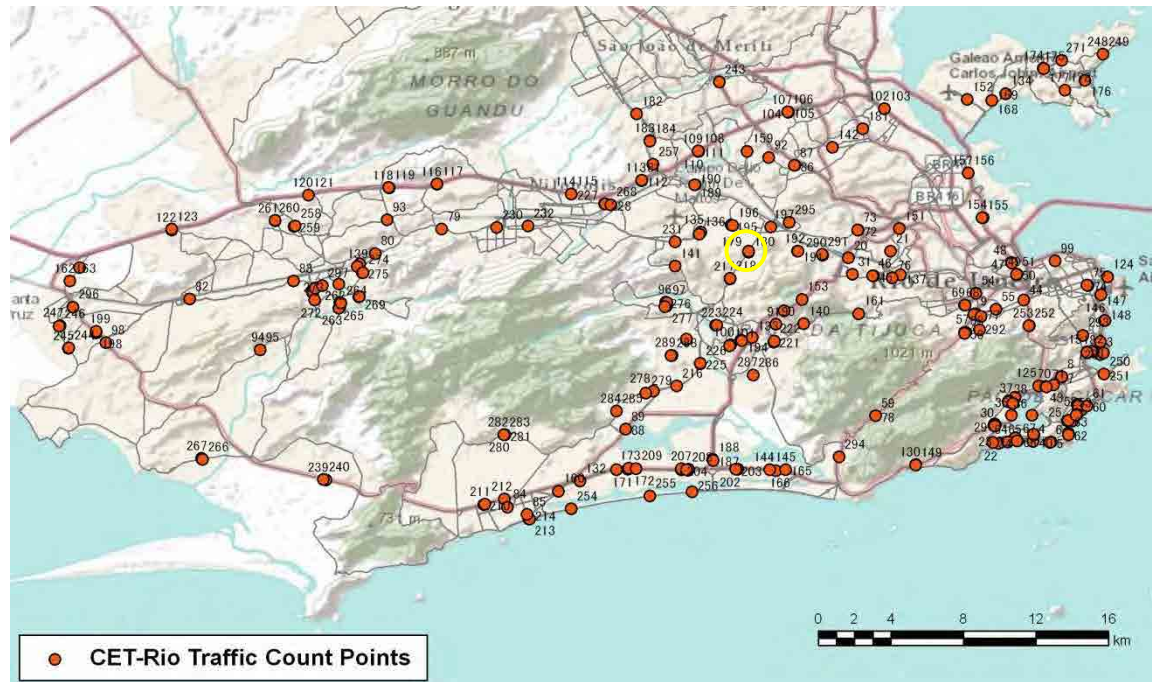

[Weekend]

No.	Point	Towards
179	Candido Benício,1154	Campinho

[Location]

[Weekday]

[Weekend]

No.	Point	Towards
180	Candido Benício,1154	Praça Seca

[Location]

[Weekday]