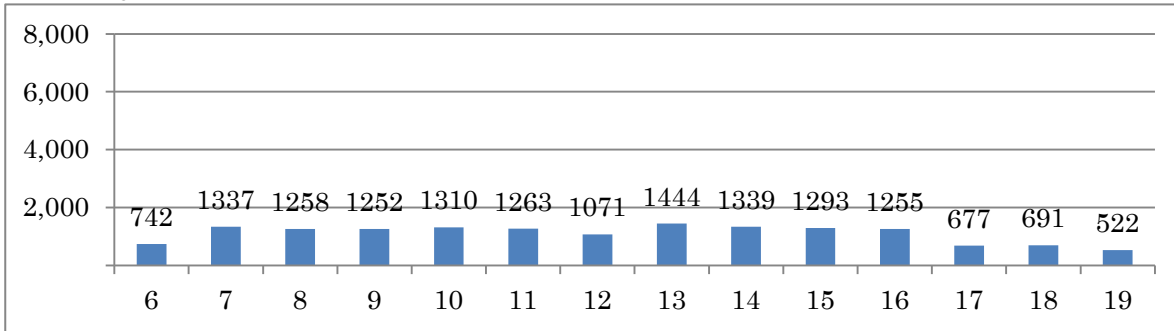

[001-Botafogo]