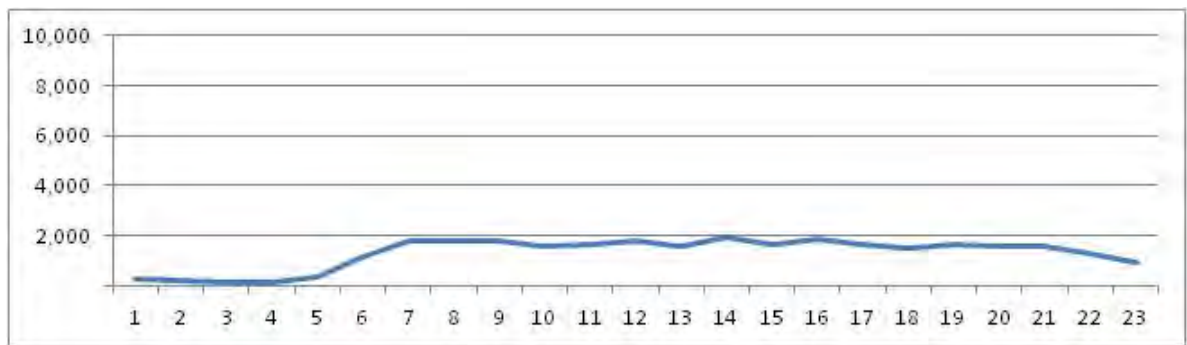

No.	Point	Towards
37	R. J. Botânico prox. n-746 Leao	Gavea

[Location]

[Weekday]

[Weekend]

No.	Point	Towards
38	R J.Botanicoprox.R Gal Garzon	J.Botanico

[Location]

[Weekday]

[Weekend]