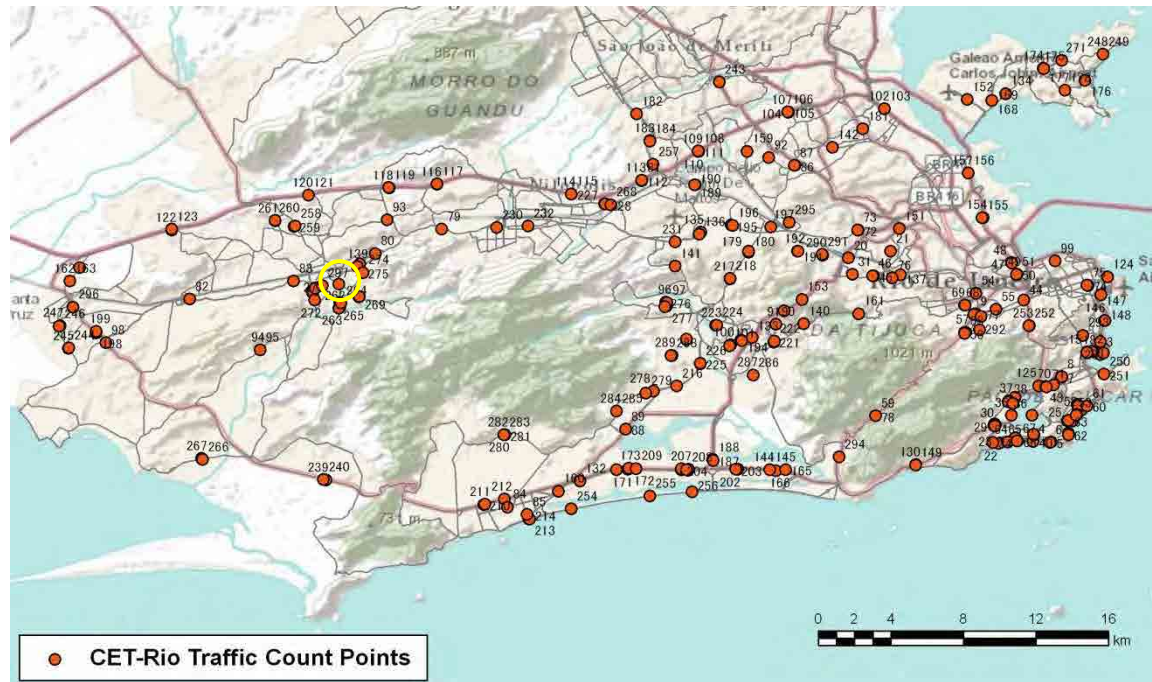

No.	Point	Towards
237	Estr.Cabuçu,615	Campo Grande

[Location]