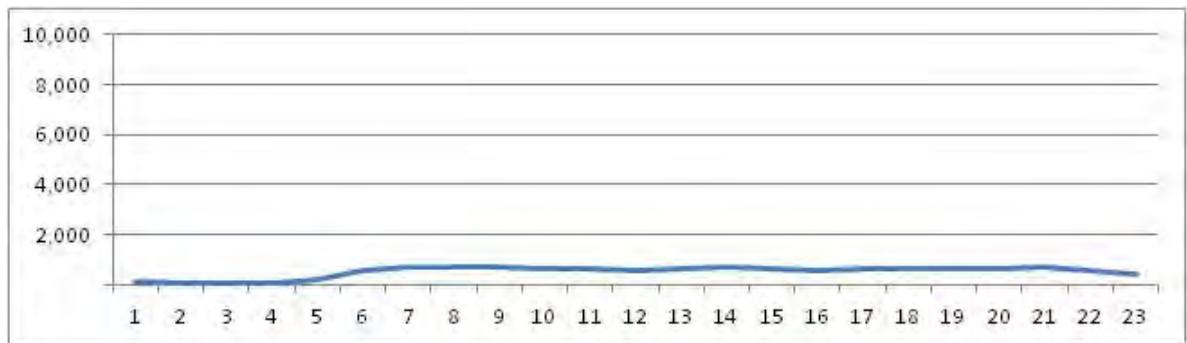

No.	Point	Towards
45	R. Dias da Cruz prox. n358	Eng Dentro

[Location]

[Weekday]

[Weekend]

No.	Point	Towards
46	Rua Dias da Cruz prox. n384	Meier

[Location]

[Weekday]

[Weekend]