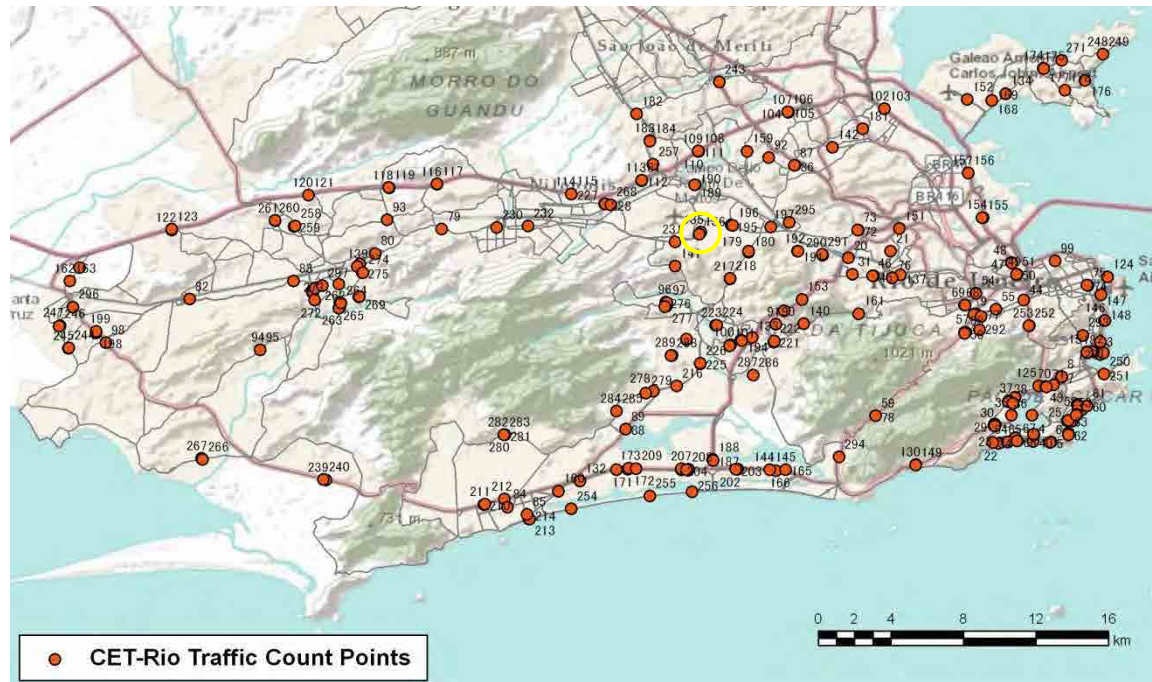

[Weekend]

No.	Point	Towards
133	Linha Amarela Km 14 - Fx -1	Barra

[Location]

[Weekday]

[Weekend]

No.	Point	Towards
134	Est. do Galeão - Prox. n. 4.100	Ilha

[Location]

[Weekday]

[Weekend]

No.	Point	Towards
135	Av. Jambeiro, próx. 620	V. Valqueire

[Location]

[Weekday]

[Weekend]

No.	Point	Towards
136	Av. Jambeiro, próx. 815	V. Valqueire

[Location]

[Weekday]