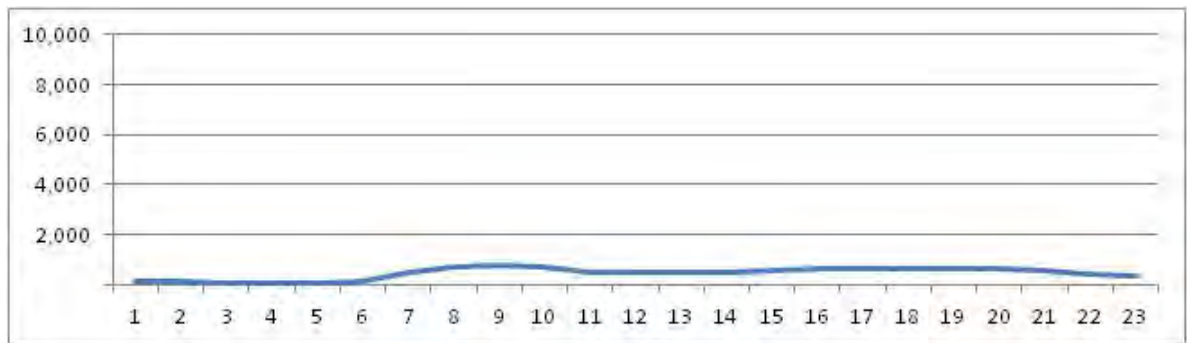

No.	Point	Towards
32	Av Gal San Martin prox. Av Borges de Medeiros	

[Location]

[Weekday]

[Weekend]