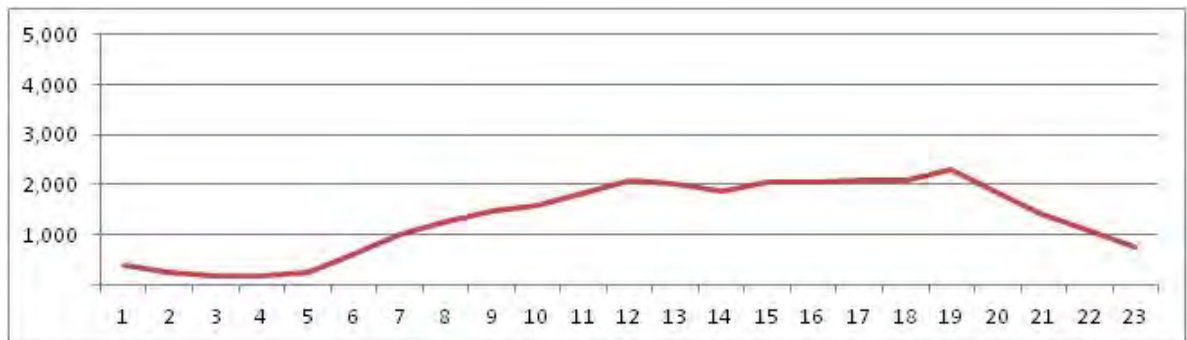

[Weekend]

No.	Point	Towards
133	Linha Amarela Km 14 - Fx -1	Barra

[Location]

[Weekday]

[Weekend]

No.	Point	Towards
134	Est. do Galeão - Prox. n. 4.100	Ilha

[Location]

[Weekday]