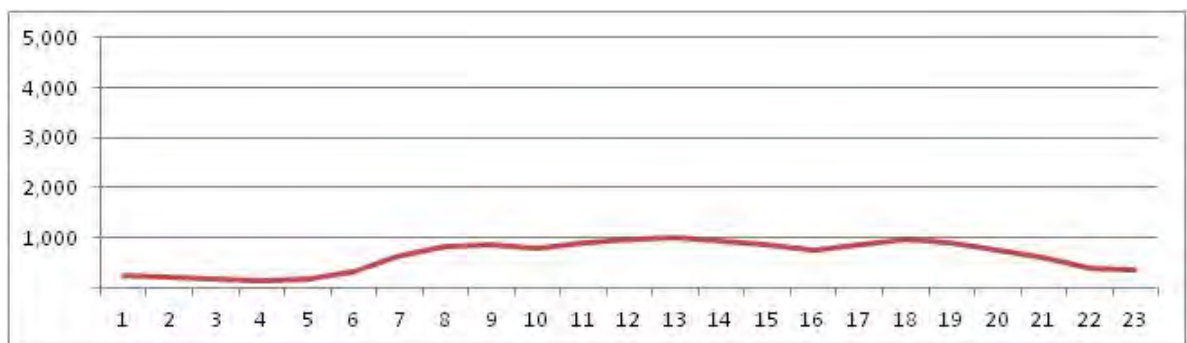

No.	Point	Towards
53	Av Atlantica proximo n-2616	Leme

[Location]

[Weekday]

[Weekend]

No.	Point	Towards
54	R Sao Francisco Xavier prox. a Pca Maracana	

[Location]

[Weekday]

[Weekend]