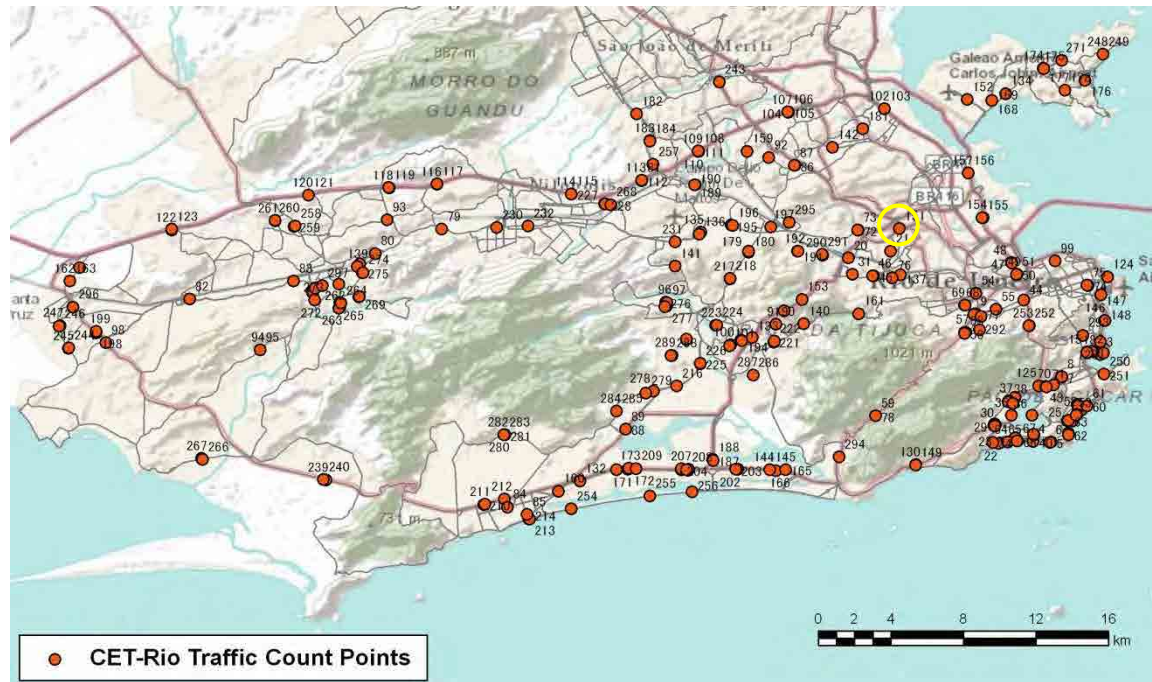

No.	Point	Towards
151	Av. Dom Helder Camara, próx. 4.242	Abolição

[Location]