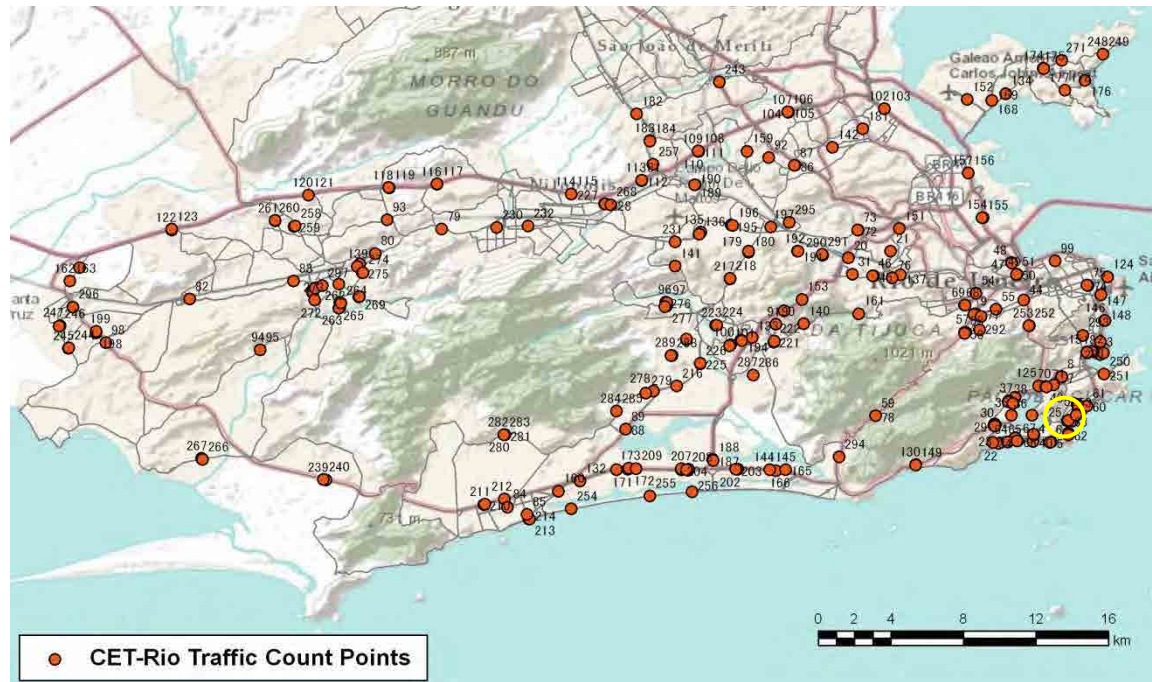

No.	Point	Towards
25	Rua Bolivar prox ao n45	

[Location]