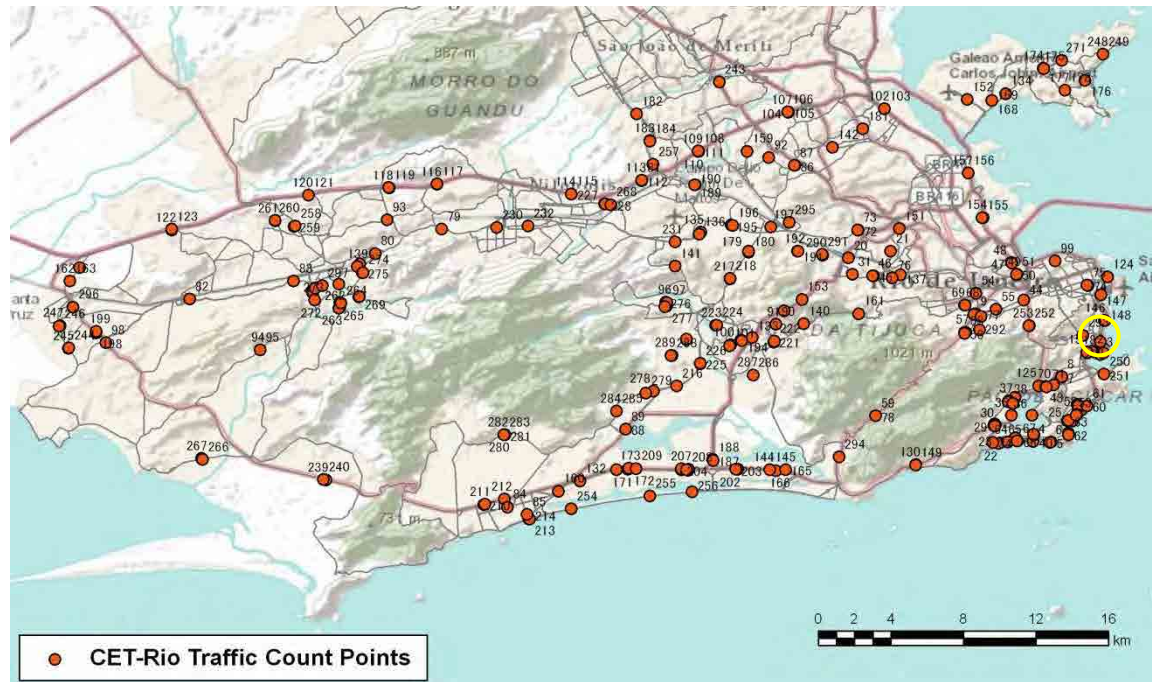

No.	Point	Towards
128	Praia do Flamengo	Botafogo

[Location]