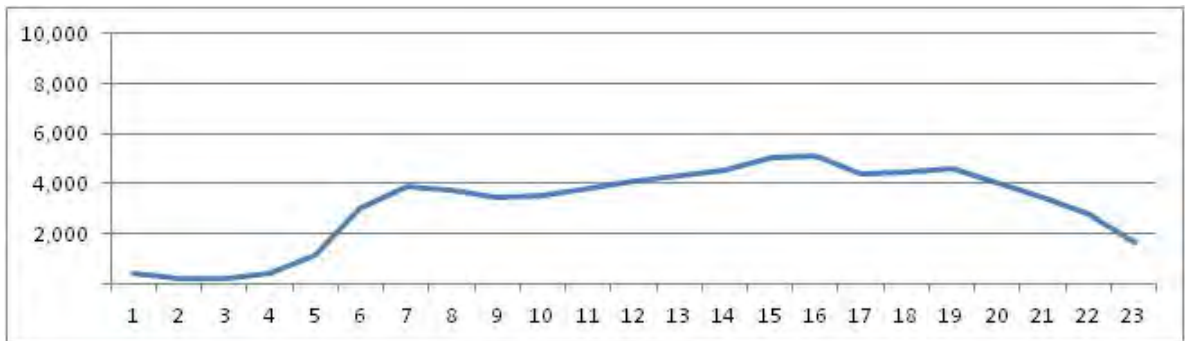

[Weekend]

No.	Point	Towards
157	Linha vermelha Km 5,5	Ilha

[Location]

[Weekday]

[Weekend]

No.	Point	Towards
158	Linha Amarela Km 12,2	Barra

[Location]

[Weekday]