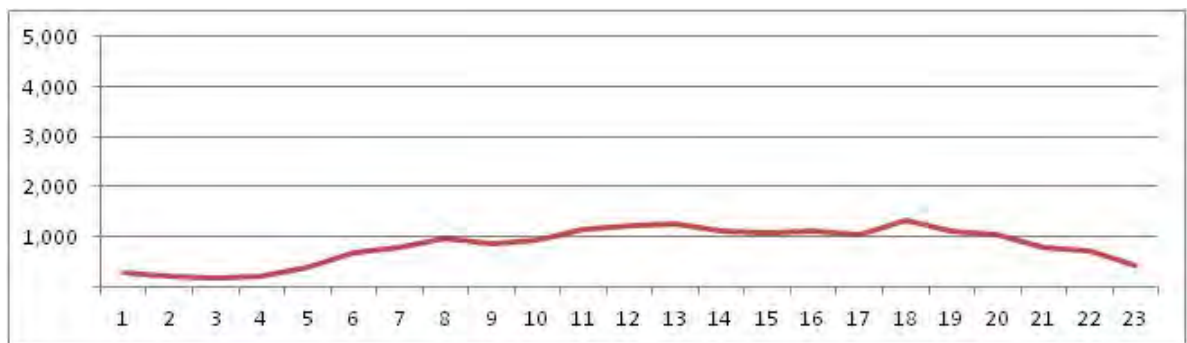

No.	Point	Towards
19	R Pereira Nunes prox ao n17 e a Av Maracana	

[Location]

[Weekday]

[Weekend]

No.	Point	Towards
20	R Goias proximo ao n124	

[Location]

[Weekday]

[Weekend]