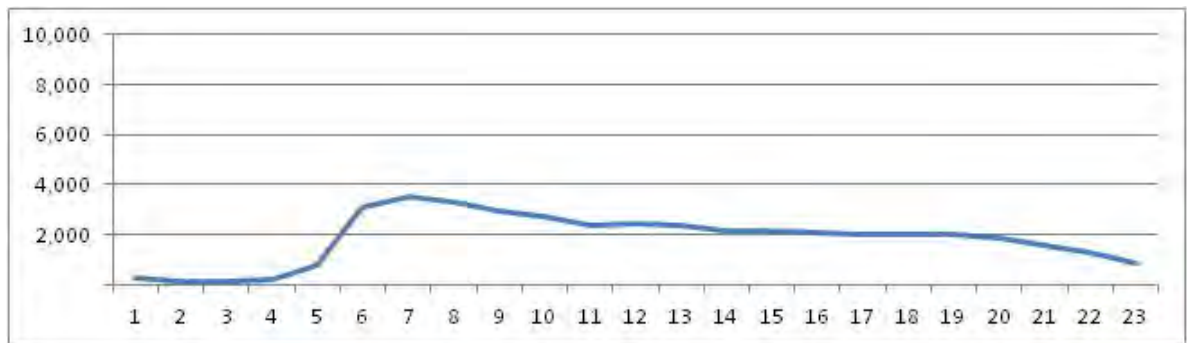

[Weekend]

No.	Point	Towards
149	Auto Estrada Lagoa Barra	Centro

[Location]

[Weekday]

[Weekend]

No.	Point	Towards
150	Av. Borges de Medeiros - Próx.2225	Leblon

[Location]

[Weekday]