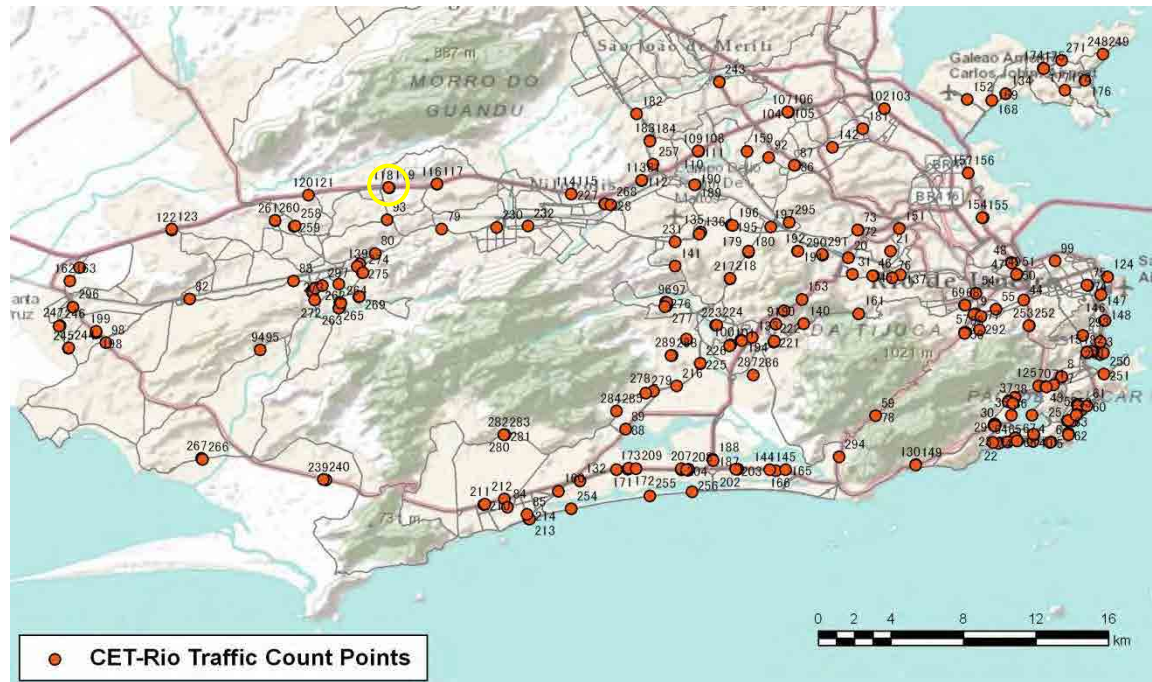

No.	Point	Towards
119	Av.Brasil Km 40	Santa Cruz

[Location]