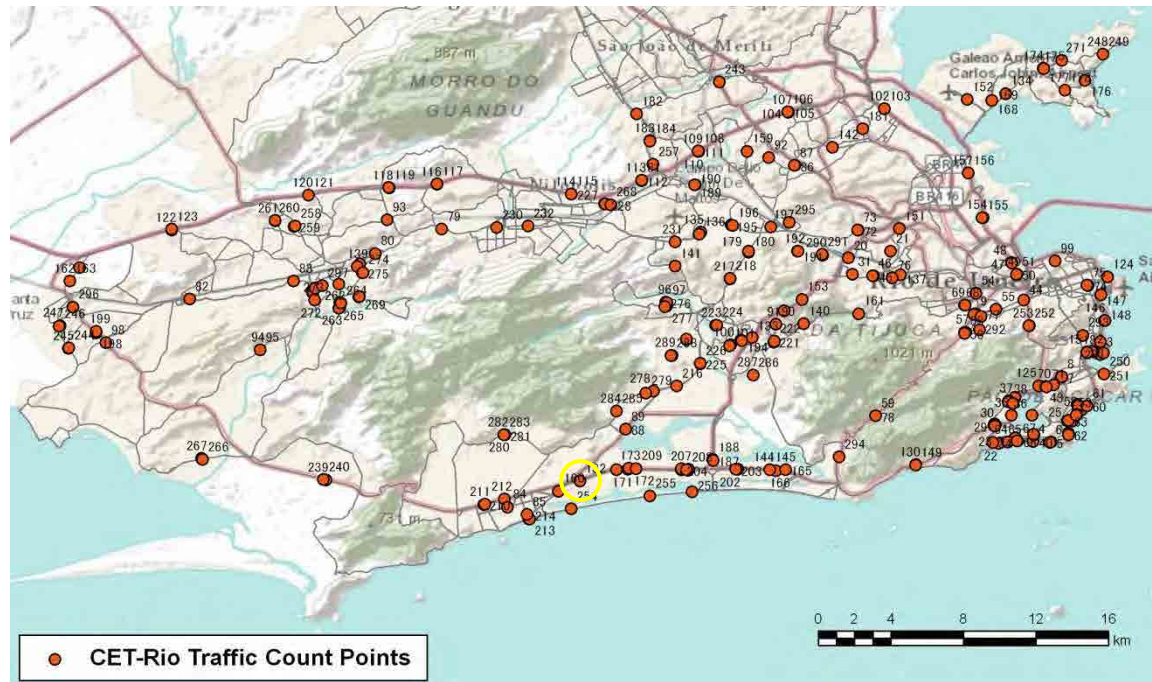

No.	Point	Towards
131	Av. das Américas, próx. 7.380	Central - Recreio

[Location]