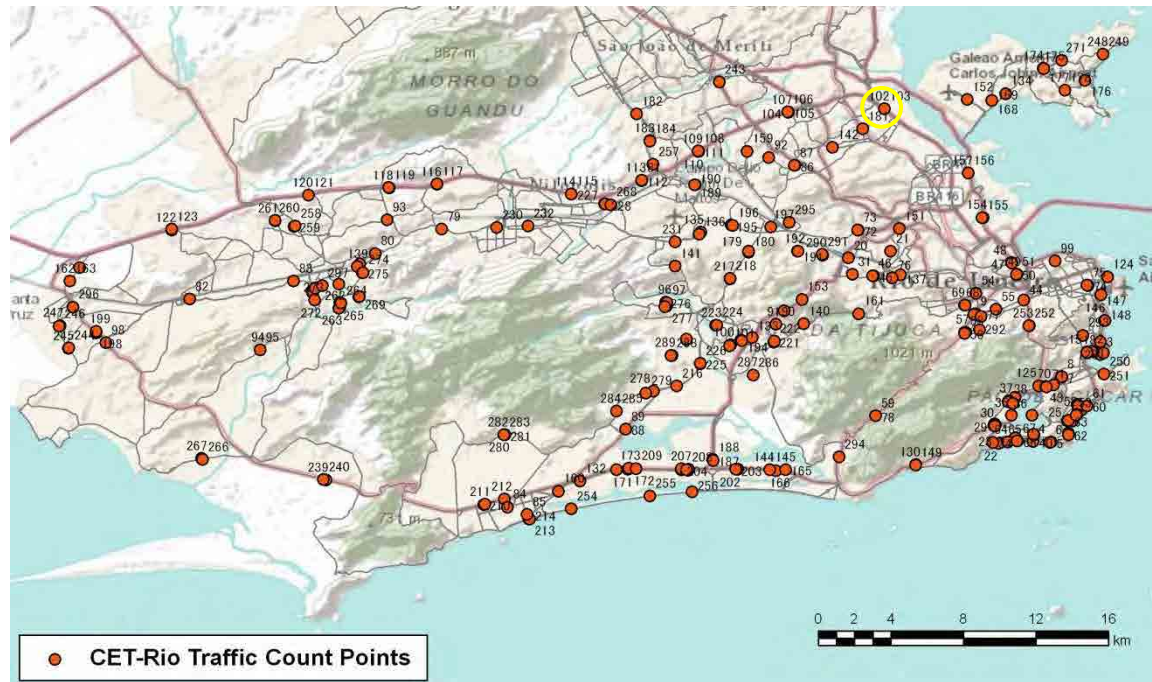

[Weekend]

No.	Point	Towards
101	Rua Retiro dos Artistas, prox. n 1.420	R. Edgard Werneck

[Location]

[Weekday]

[Weekend]

No.	Point	Towards
102	Av Brasil km 12,8	Pista Central Sentido Santa Cruz

[Location]

[Weekday]

[Weekend]

No.	Point	Towards
103	Av. Brasil Km 12,8	Pista Lateral Sentido Santa Cruz

[Location]

[Weekday]

[Weekend]

No.	Point	Towards
104	Av. Brasil Km 18,8	Pista Central Sentido Centro

[Location]

[Weekday]