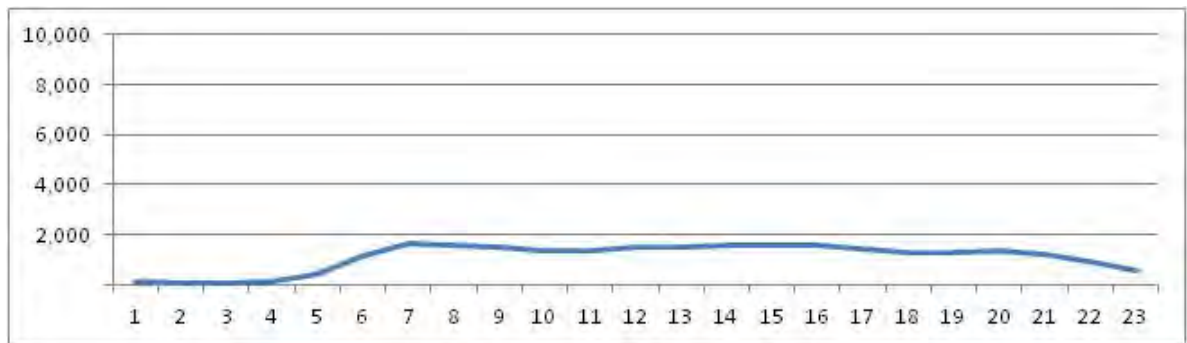

[Weekend]

No.	Point	Towards
149	Auto Estrada Lagoa Barra	Centro

[Location]

[Weekday]

[Weekend]

No.	Point	Towards
150	Av. Borges de Medeiros - Próx.2225	Leblon

[Location]

[Weekday]