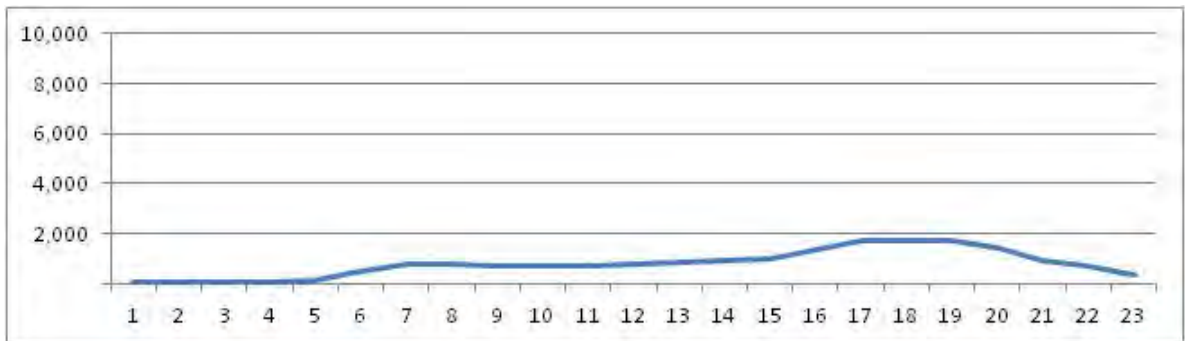

[Weekend]

No.	Point	Towards
161	Av. Menezes Cortes, Km 5,4	Jacarepaguá

[Location]

[Weekday]

[Weekend]

No.	Point	Towards
162	Decaminada,420	Av.Brasil-

[Location]

[Weekday]