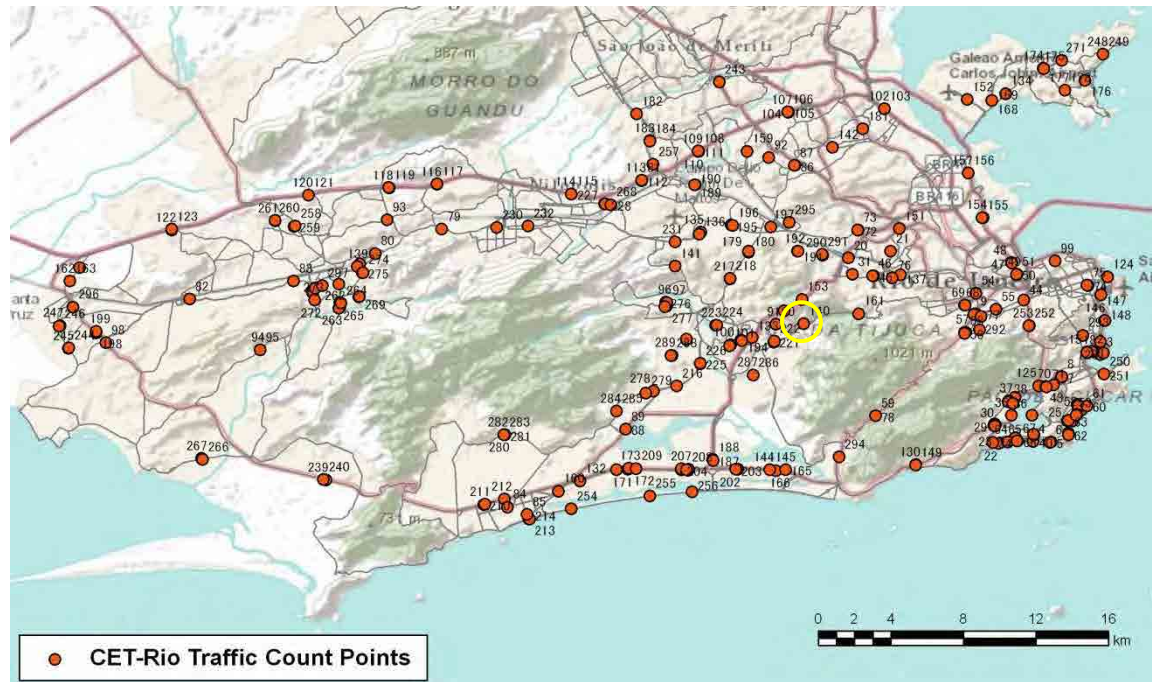

[Weekend]

No.	Point	Towards
139	Rua Arthur Rios , próx. 929	BANGU

[Location]

[Weekday]

[Weekend]

No.	Point	Towards
140	Est. dos Tres Rios - Prox. n.2.702	Jacarepaguá

[Location]

[Weekday]