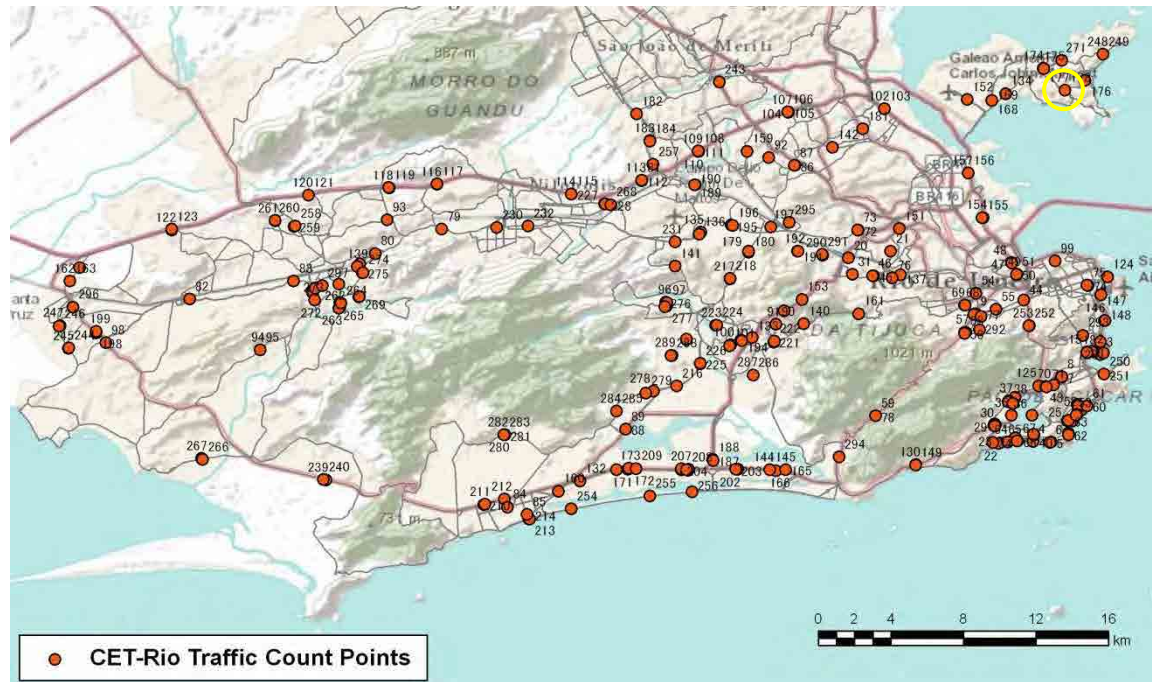

No.	Point	Towards
177	Estr. Galeão,646	Jd.Carioca

[Location]