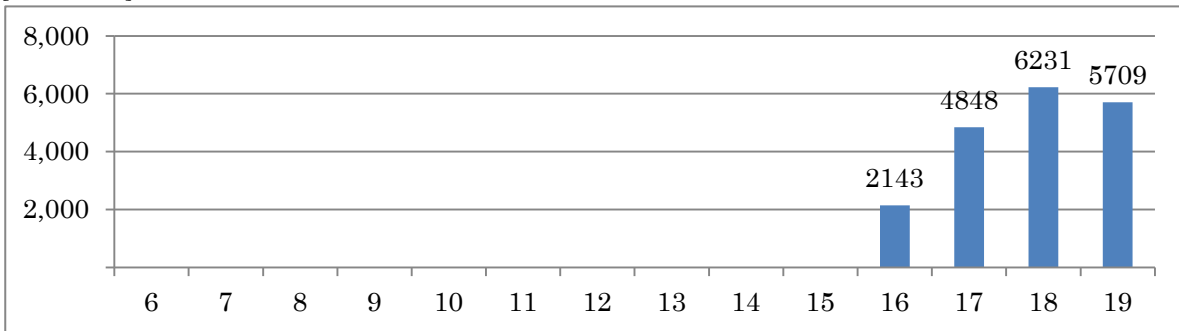

[Location]

[001-Copacabana]

[002-Lagoa]

Post	Local	Volumetric count	
		Date	Duration
13	AterrodoFlamengo	26/09/2011	16:00 - 19:59

[Location]

[001-Centro]

[002-Copacabana]

Post	Local	Volumetric count	
		Date	Duration
14	JardimBotanico	27/09/2011	06:00 - 19:59