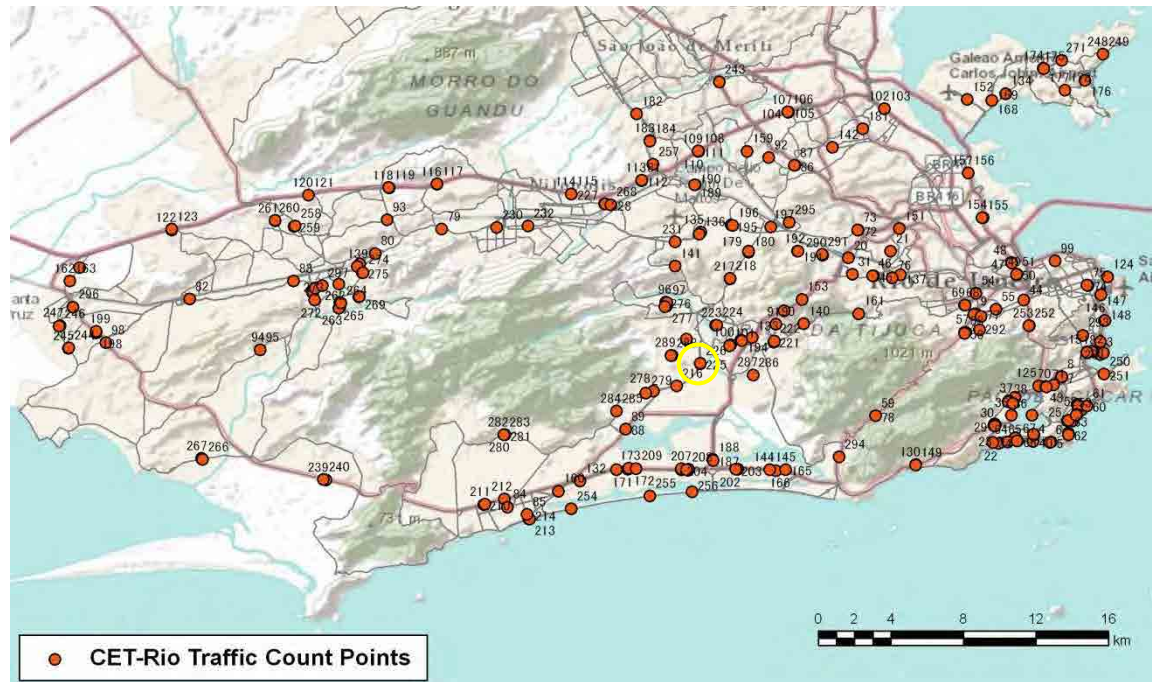

No.	Point	Towards
225	Estr. Bandeirantes, 2512	Taquara

[Location]