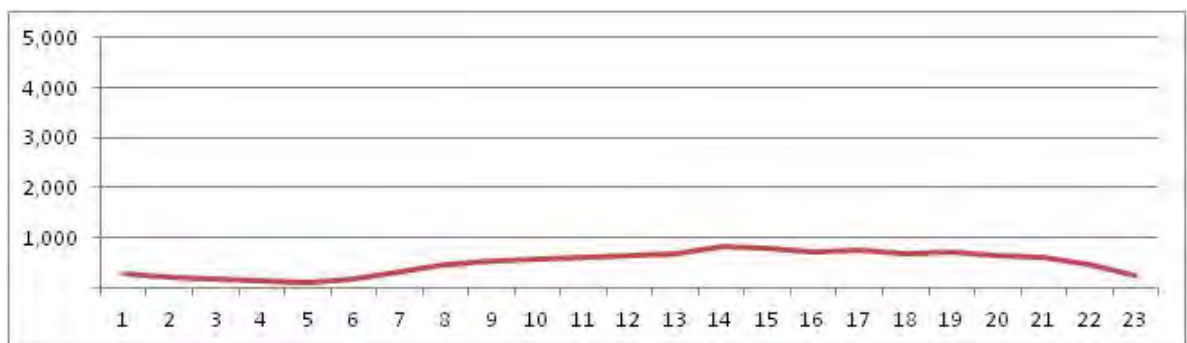

No.	Point	Towards
77	R. Conde de Bonfim próx. nº370	Usina

[Location]

[Weekday]

[Weekend]

No.	Point	Towards
78	Est. Furnas prox. n-1275	Alto Boa Vista

[Location]

[Weekday]

[Weekend]