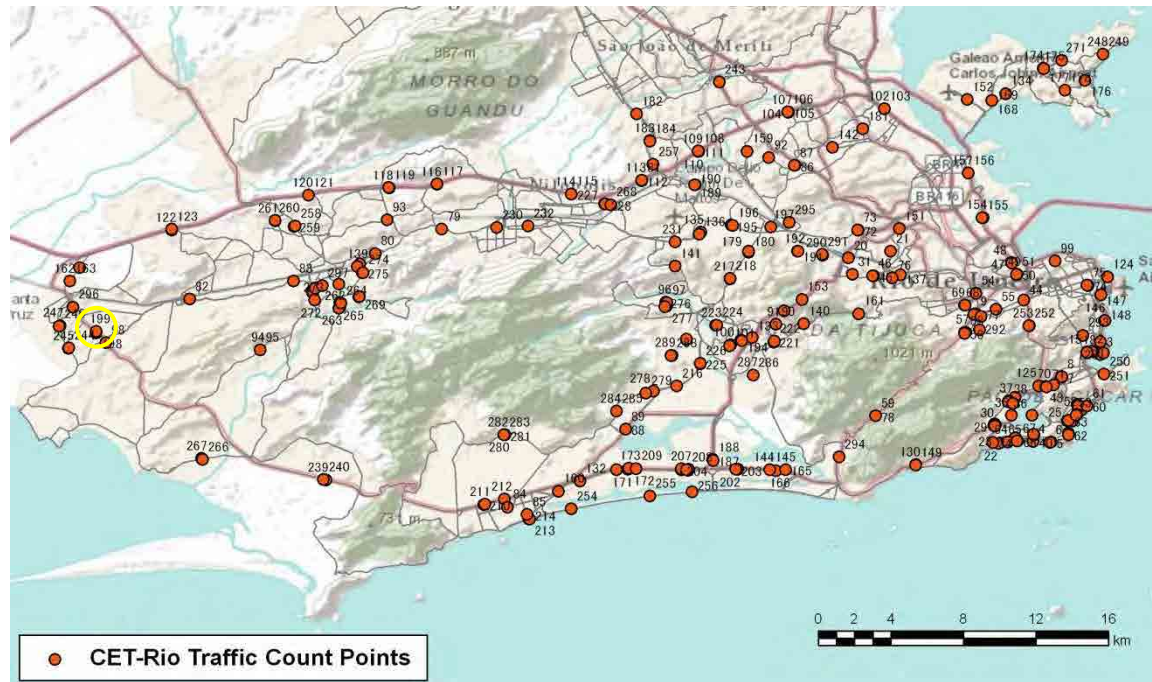

[Weekend]

No.	Point	Towards
197	Padre Manso,109	Madureira

[Location]

[Weekday]

[Weekend]

No.	Point	Towards
198	Felipe Cardoso,802	P. Guaratiba

[Location]

[Weekday]