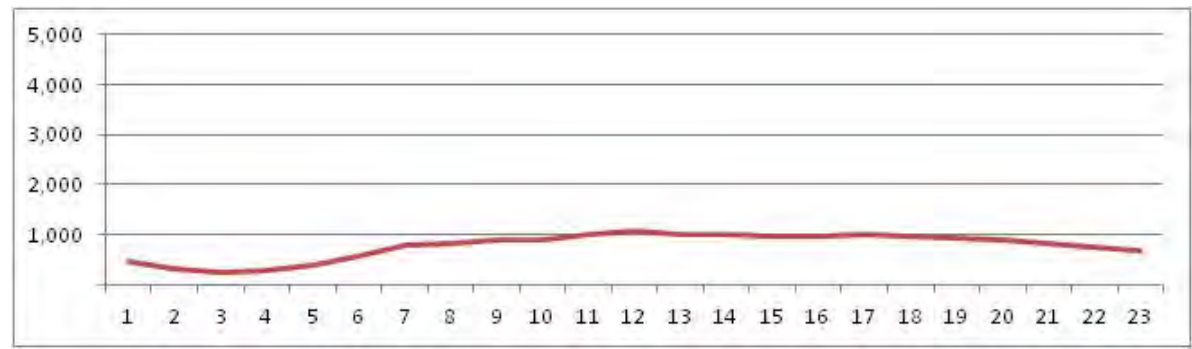

No.	Point	Towards
195	Estr.Int.Magalhães,635	Campinho

[Location]

[Weekday]

[Weekend]