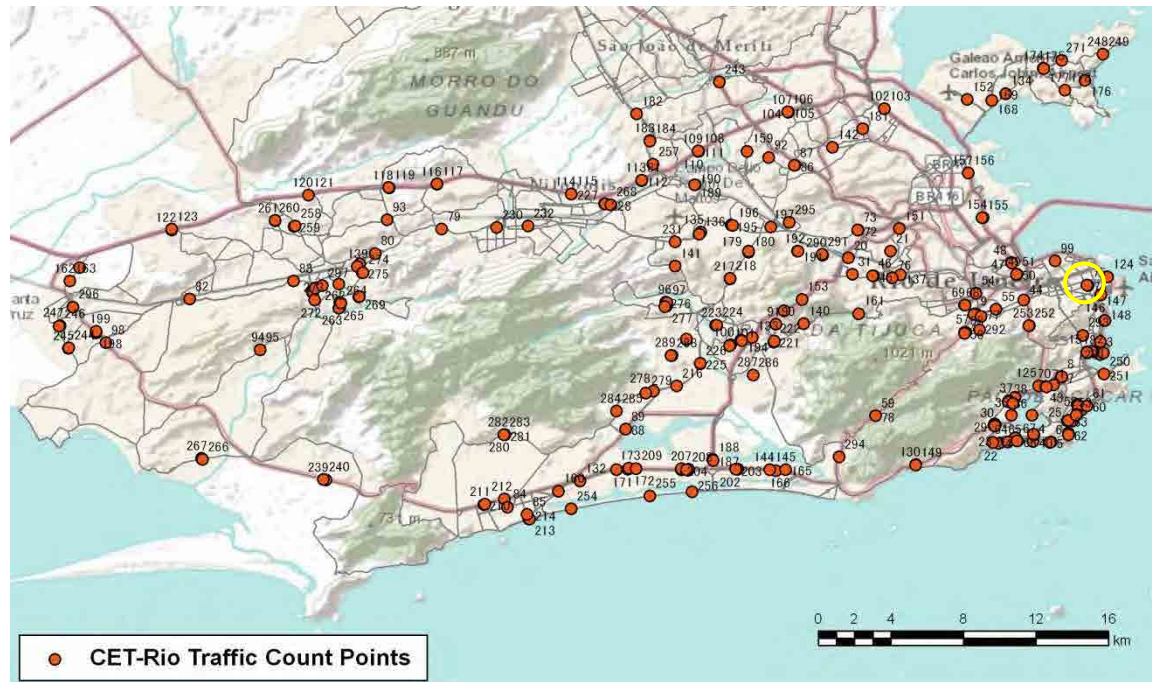

No.	Point	Towards
75	Av Rep. do Paraguai	Lapa

[Location]

[Weekday]

[Weekend]

No.	Point	Towards
76	R. Hermengarda prox.n-478 e R.Thompson Flores	

[Location]

[Weekday]

[Weekend]