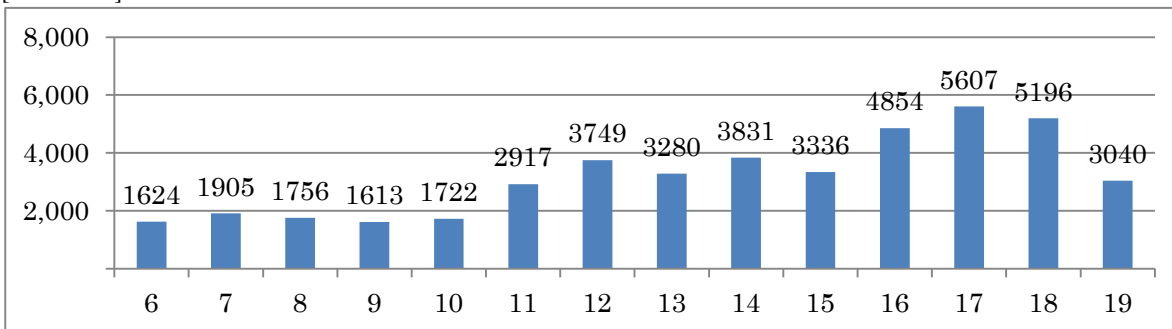

[Location]

[001-Centro]

[002-Bairro]

Post	Local	Volumetric count	
		Date	Duration
22	RadialOesteemfrenteaoMaracana	28/09/2011	06:00 - 19:59

[Location]

[001-Centro]

[002-Bairro]

Post	Local	Volumetric count	
		Date	Duration
23	AvSaoFranciscoXavieralt.Maracana	29/09/2011	06:00 - 19:59