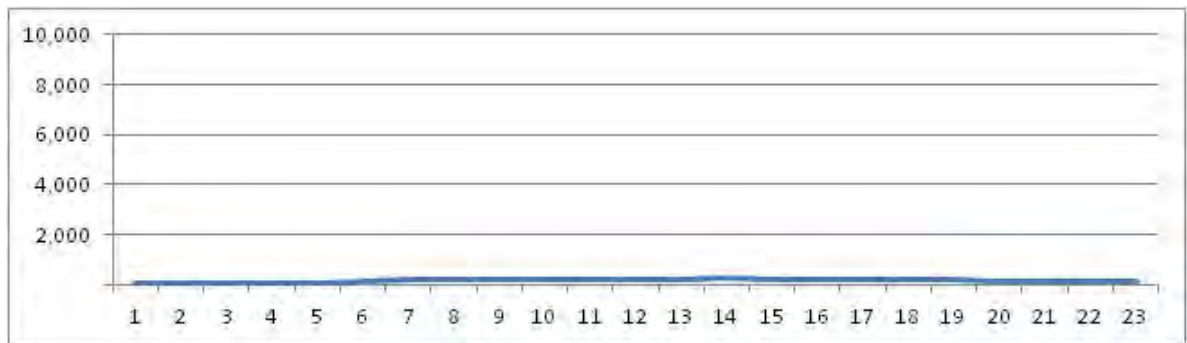

No.	Point	Towards
82	Av. Cesario de Mello, prox. n 13.604	Campo Grande

[Location]

[Weekday]

[Weekend]