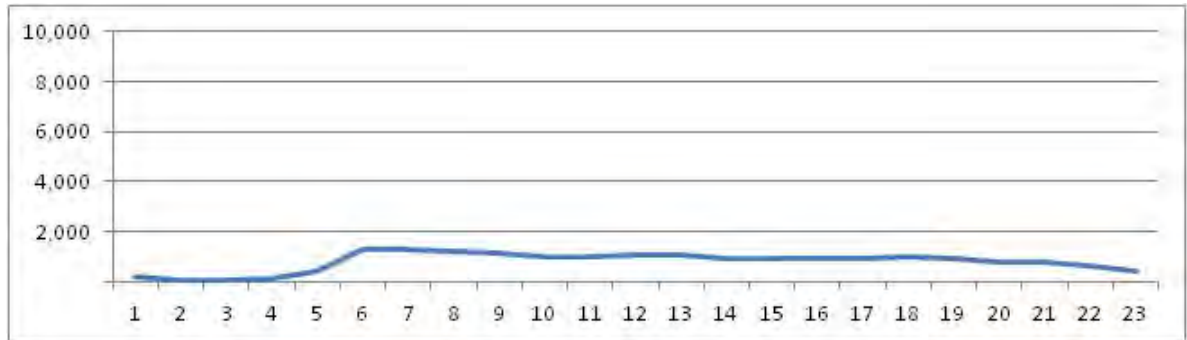

No.	Point	Towards
75	Av Rep. do Paraguai	Lapa

[Location]

[Weekday]

[Weekend]

No.	Point	Towards
76	R. Hermengarda prox.n-478 e R.Thompson Flores	

[Location]

[Weekday]

[Weekend]