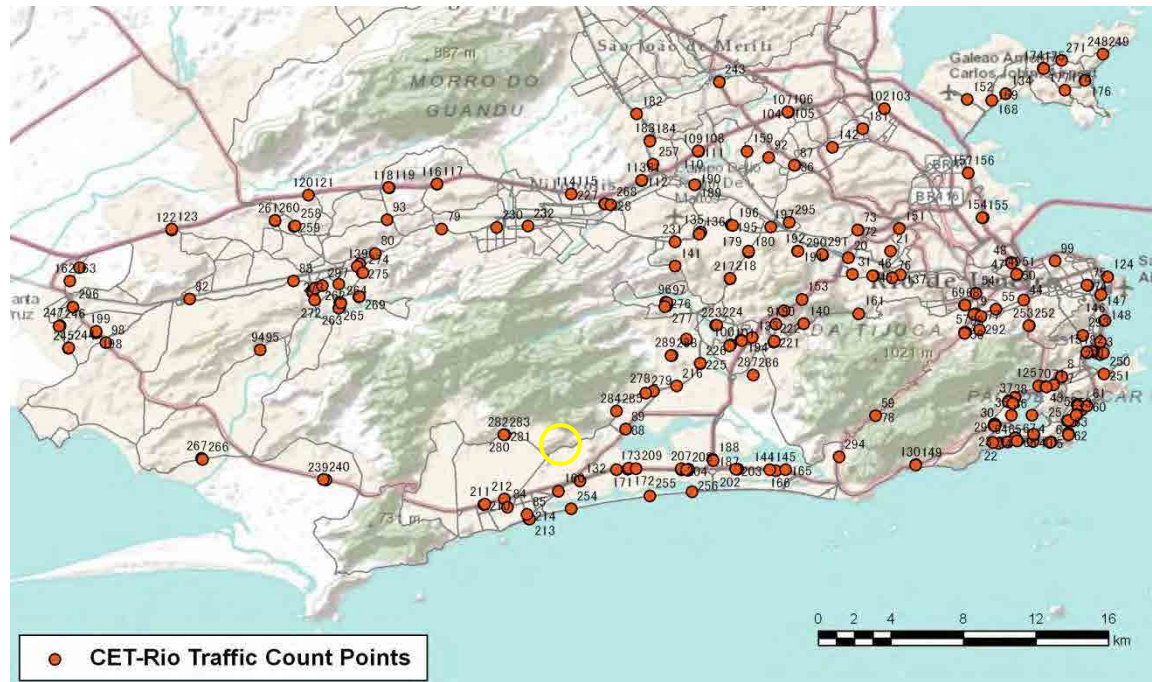

[Weekend]

No.	Point	Towards
215	Estr. Bandeirantes	Curicica

[Location]

[Weekday]

[Weekend]

No.	Point	Towards
216	Estr. Bandeirantes, 4259	Taquara

[Location]

[Weekday]