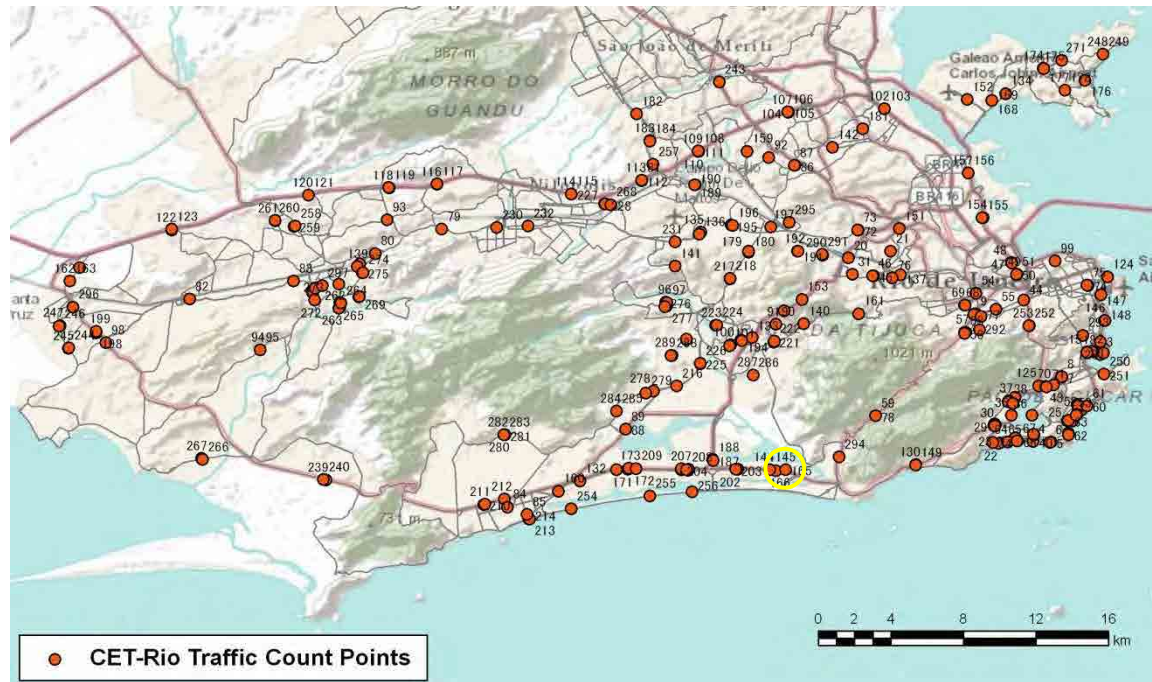

[Weekend]

No.	Point	Towards
165	Américas,2603	Central-Centro

[Location]

[Weekday]

[Weekend]

No.	Point	Towards
166	Américas,2603	Lateral-Recreio

[Location]

[Weekday]