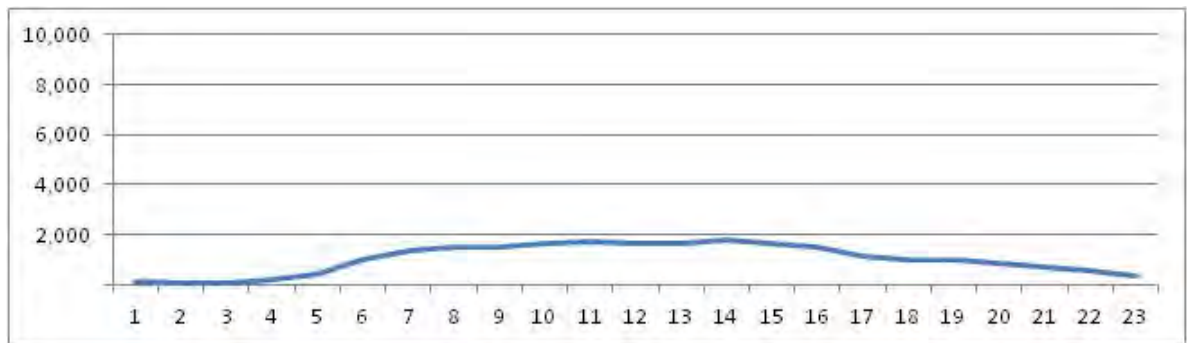

[Weekend]

No.	Point	Towards
103	Av. Brasil Km 12,8	Pista Lateral Sentido Santa Cruz

[Location]

[Weekday]

[Weekend]

No.	Point	Towards
104	Av. Brasil Km 18,8	Pista Central Sentido Centro

[Location]

[Weekday]