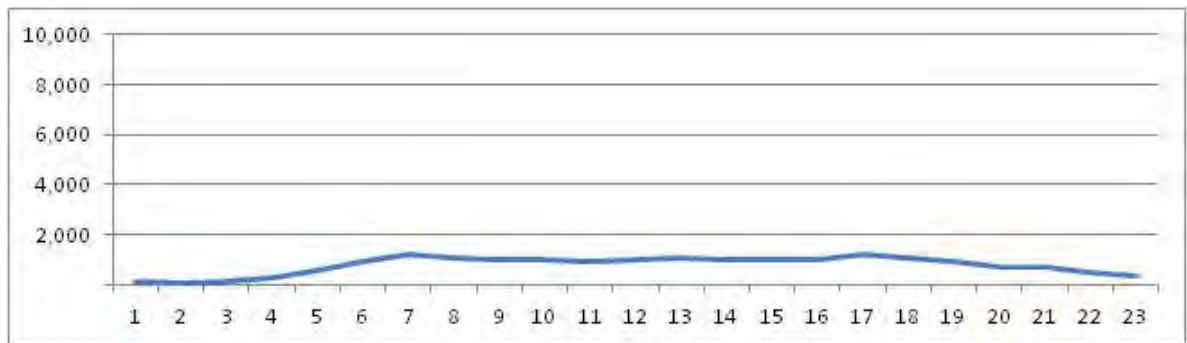

No.	Point	Towards
83	Av. Cesario de Mello, prox n 4.408	Bangu

[Location]

[Weekday]

[Weekend]

No.	Point	Towards
84	Av Genaro de Carvalho, prox n 2.332	Barra da Tijuca

[Location]

[Weekday]

[Weekend]