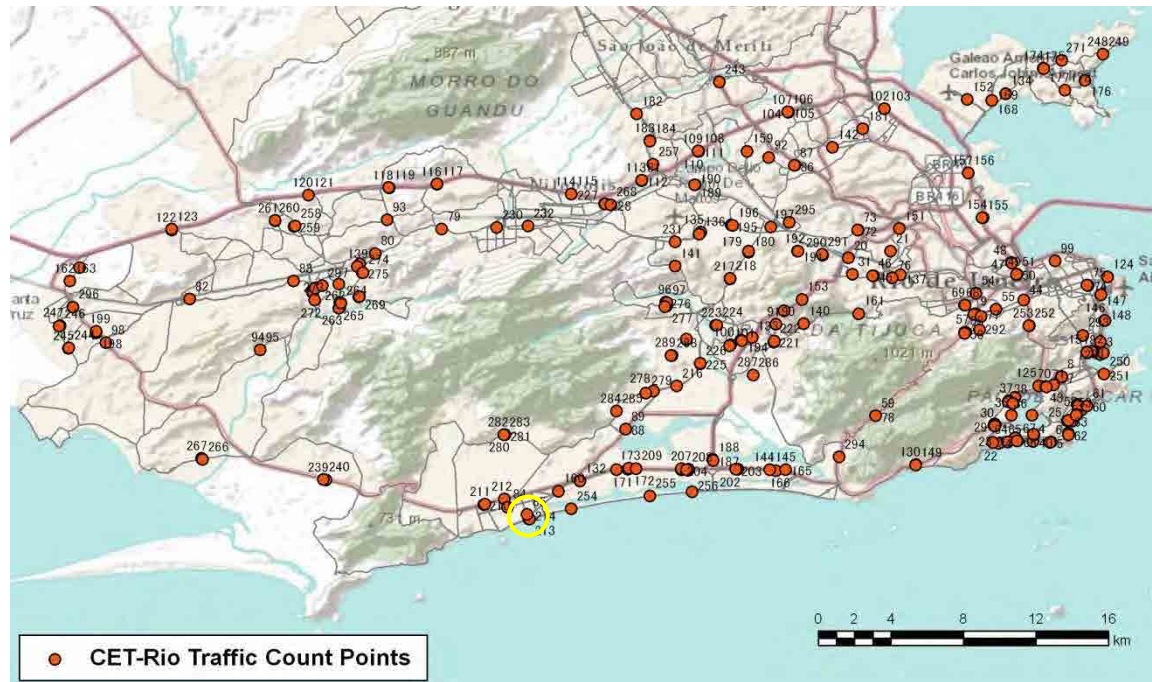

No.	Point	Towards
213	Lucio Costa,16400	Barra

[Location]