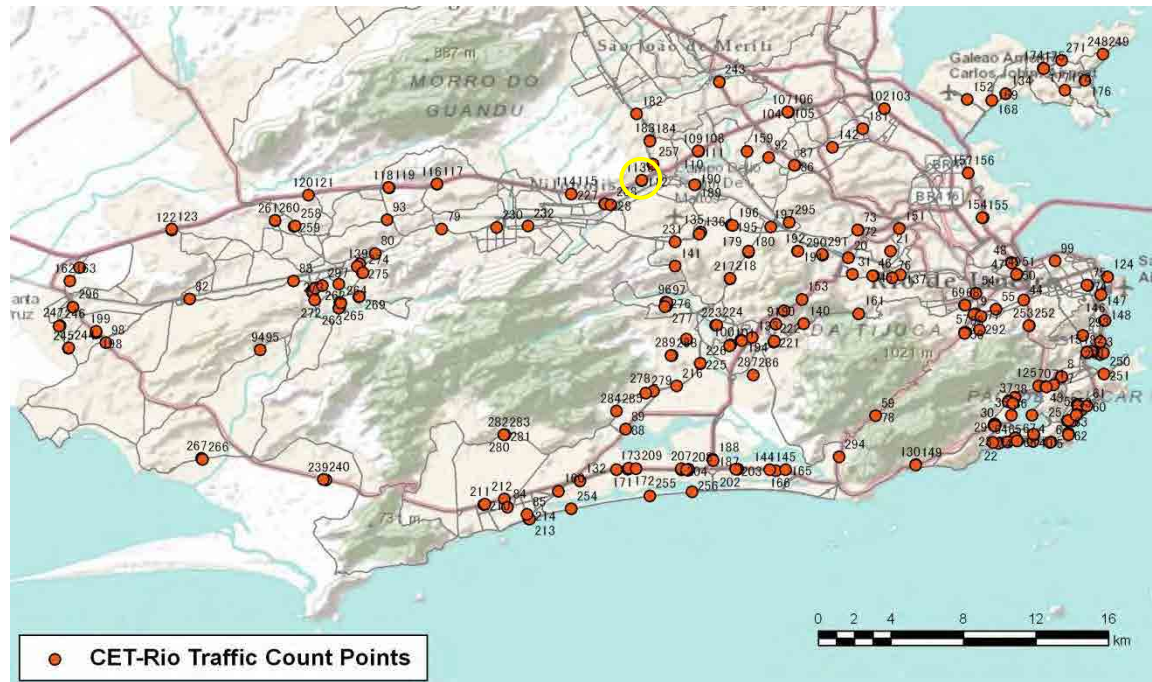

[Weekend]

No.	Point	Towards
111	Av. Brasil, Km 24,3	Pista Central Sentido Santa Cruz

[Location]

[Weekday]

[Weekend]

No.	Point	Towards
112	Av. Brasil, Km 28,0	Centro

[Location]

[Weekday]