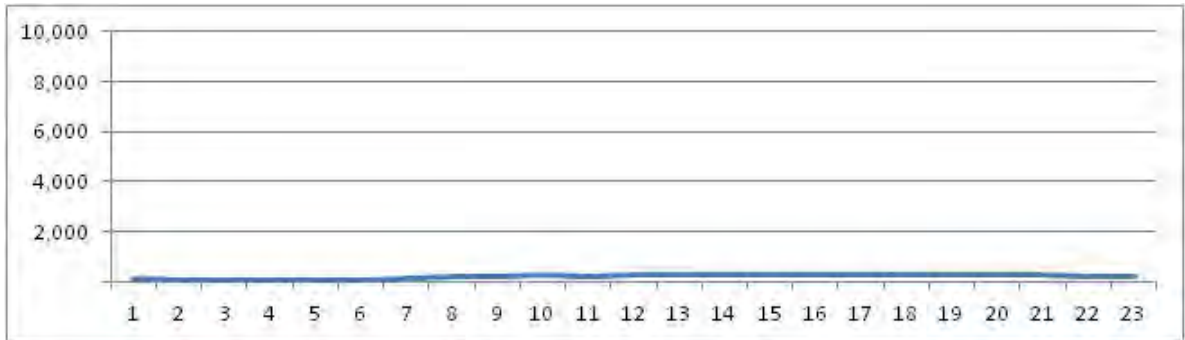

No.	Point	Towards
25	Rua Bolivar prox ao n45	

[Location]

[Weekday]

[Weekend]