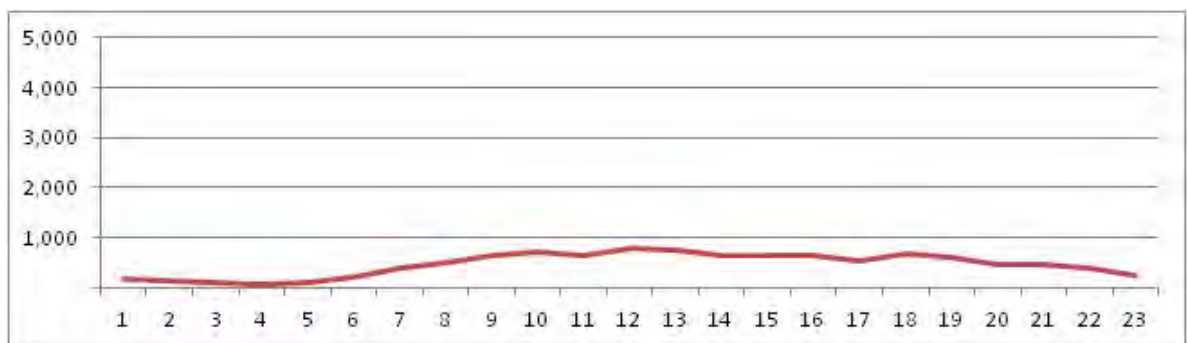

No.	Point	Towards
85	Av. Gláucio Gil, próx Av. Hermes de Lima	Praia

[Location]

[Weekday]

[Weekend]

No.	Point	Towards
86	Av. Monsenhor Felix, prox rua Turiana	Irajá

[Location]

[Weekday]

[Weekend]