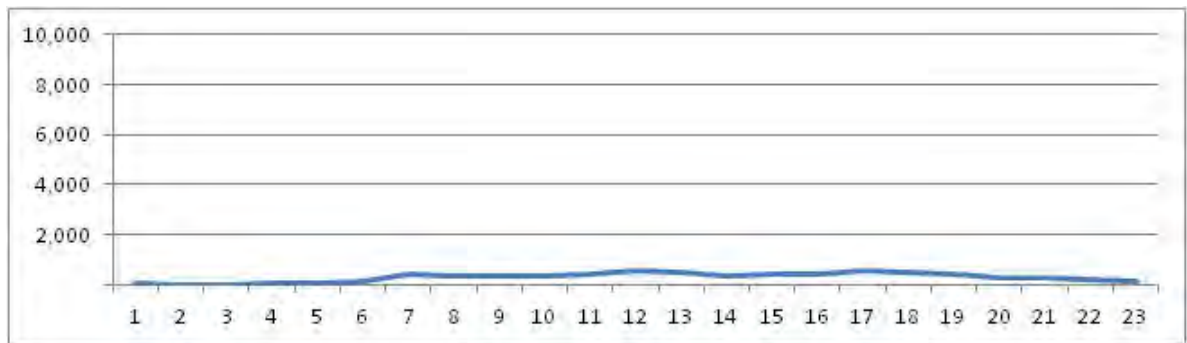

[Weekend]

No.	Point	Towards
235	Baicuru,44	Campo Grande

[Location]

[Weekday]

[Weekend]

No.	Point	Towards
236	Estr.Cabuçu,765	Rio da Prata

[Location]

[Weekday]