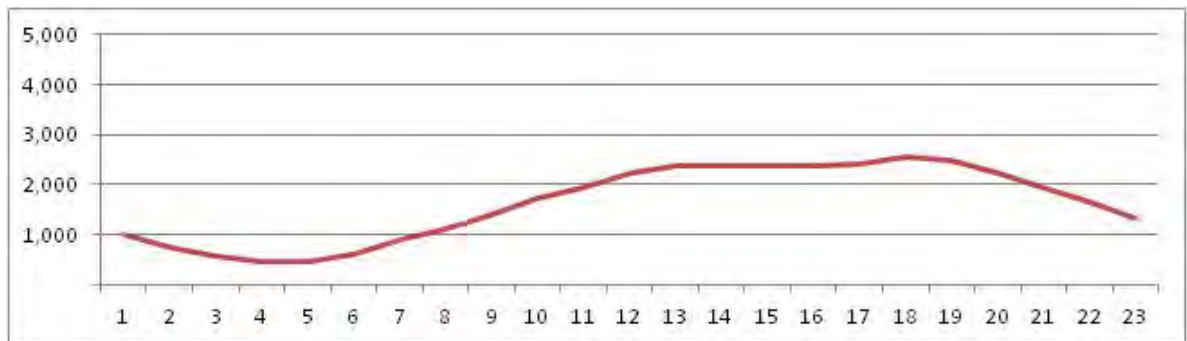

No.	Point	Towards
37	R. J. Botânico prox. n-746 Leao	Gavea

[Location]

[Weekday]

[Weekend]

No.	Point	Towards
38	R J.Botanicoprox.R Gal Garzon	J.Botanico

[Location]

[Weekday]

[Weekend]