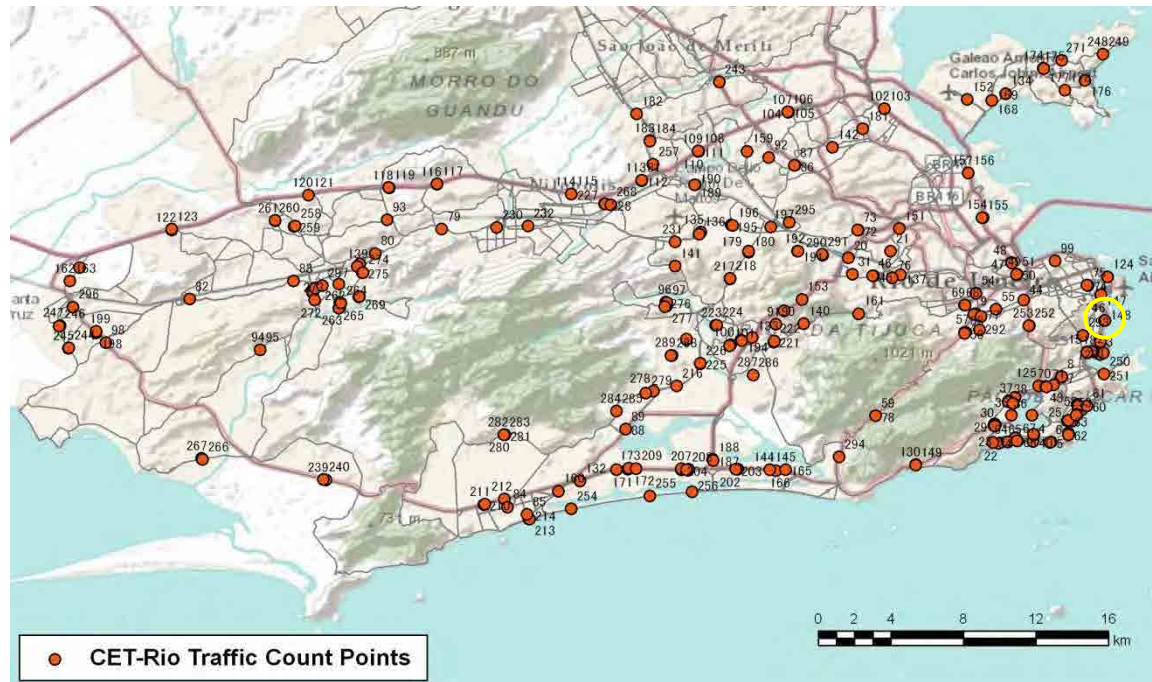

[Weekend]

No.	Point	Towards
125	Túnel Rebouças	Lagoa

[Location]

[Weekday]

[Weekend]

No.	Point	Towards
126	Infante Dom Henrique, Km2,7	Zona Sul

[Location]

[Weekday]