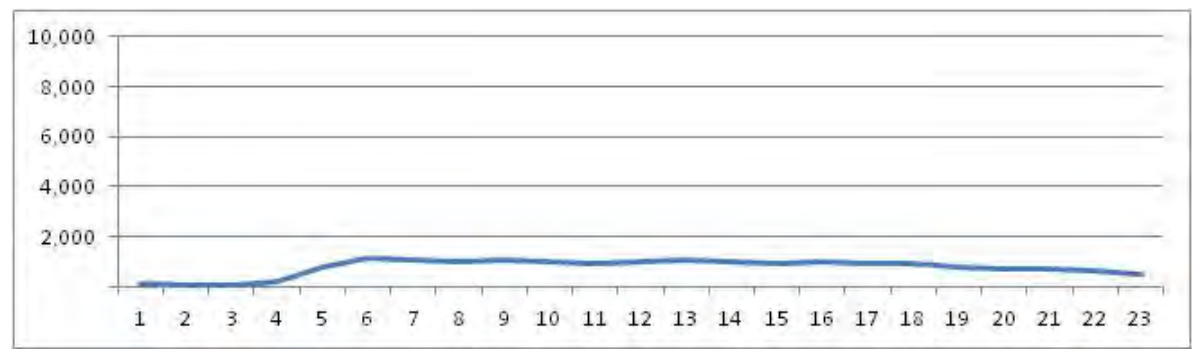

No.	Point	Towards
195	Estr.Int.Magalhães,635	Campinho

[Location]

[Weekday]

[Weekend]