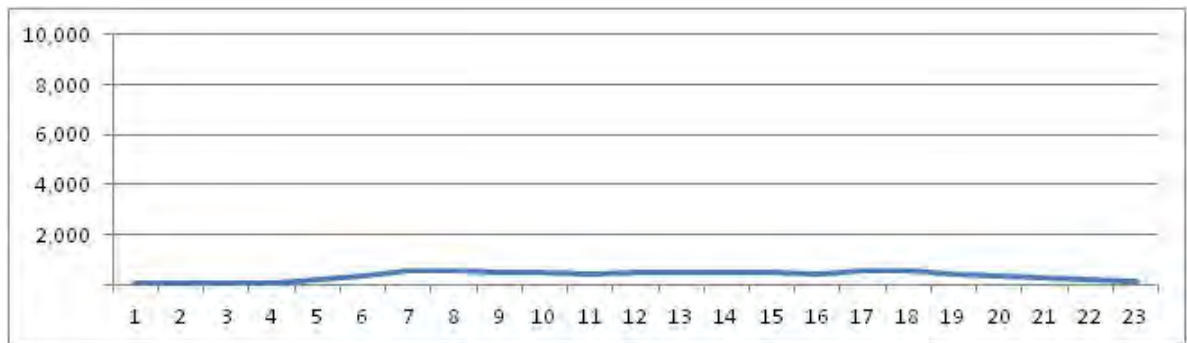

[Weekend]

No.	Point	Towards
239	Américas,28705	Guaratiba

[Location]

[Weekday]

[Weekend]

No.	Point	Towards
240	Américas,28705	Grota Funda

[Location]

[Weekday]