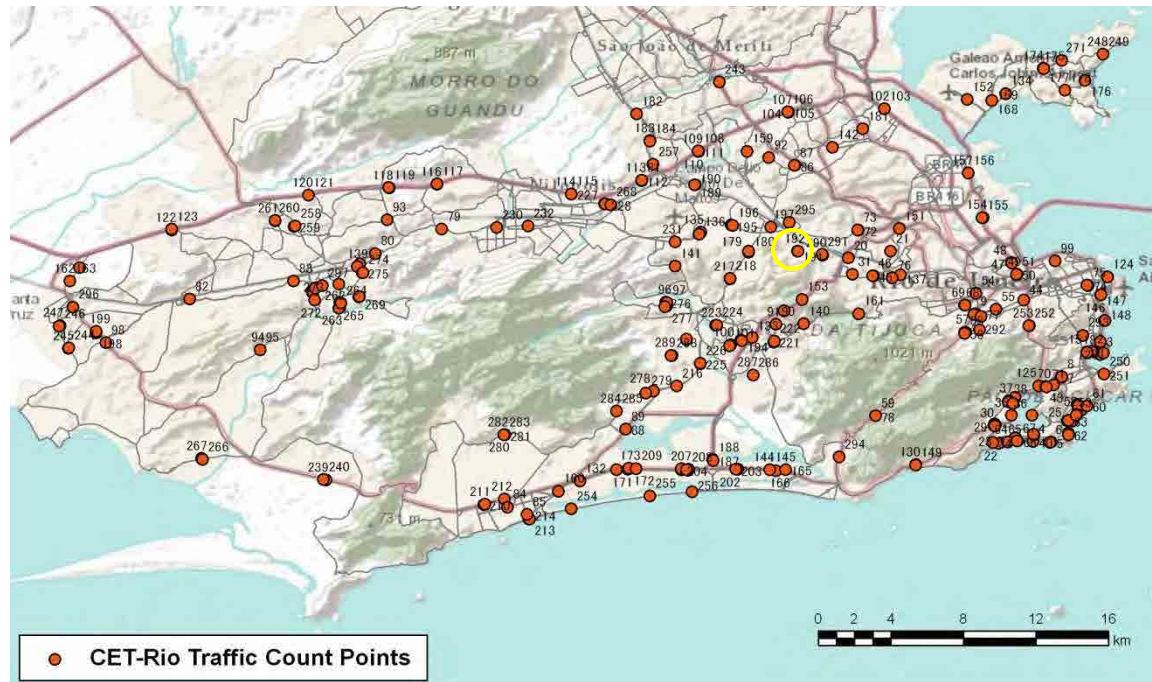

No.	Point	Towards
191	Clarimundo de Melo906	Encantado

[Location]