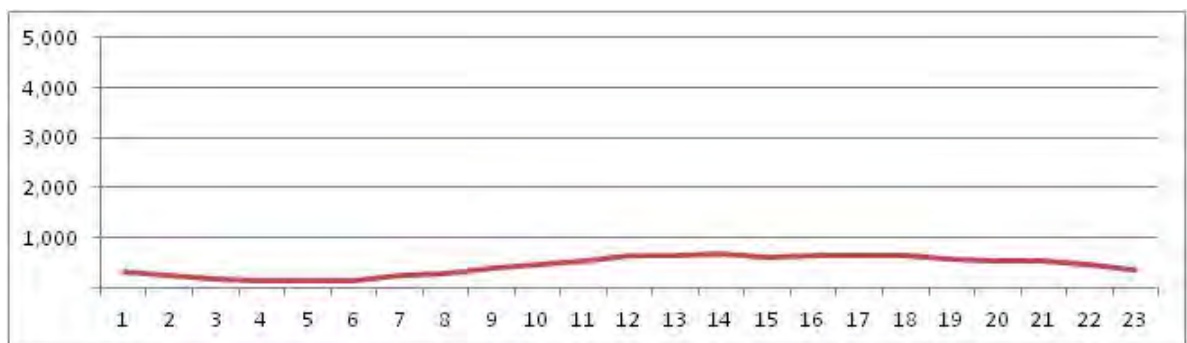

No.	Point	Towards
29	Av. Rodrigo Otavio proximo a R. Artur Artu Araripe	

[Location]

[Weekday]

[Weekend]

No.	Point	Towards
30	R Visconde de Albuquerque proximo ao n1228	

[Location]

[Weekday]

[Weekend]