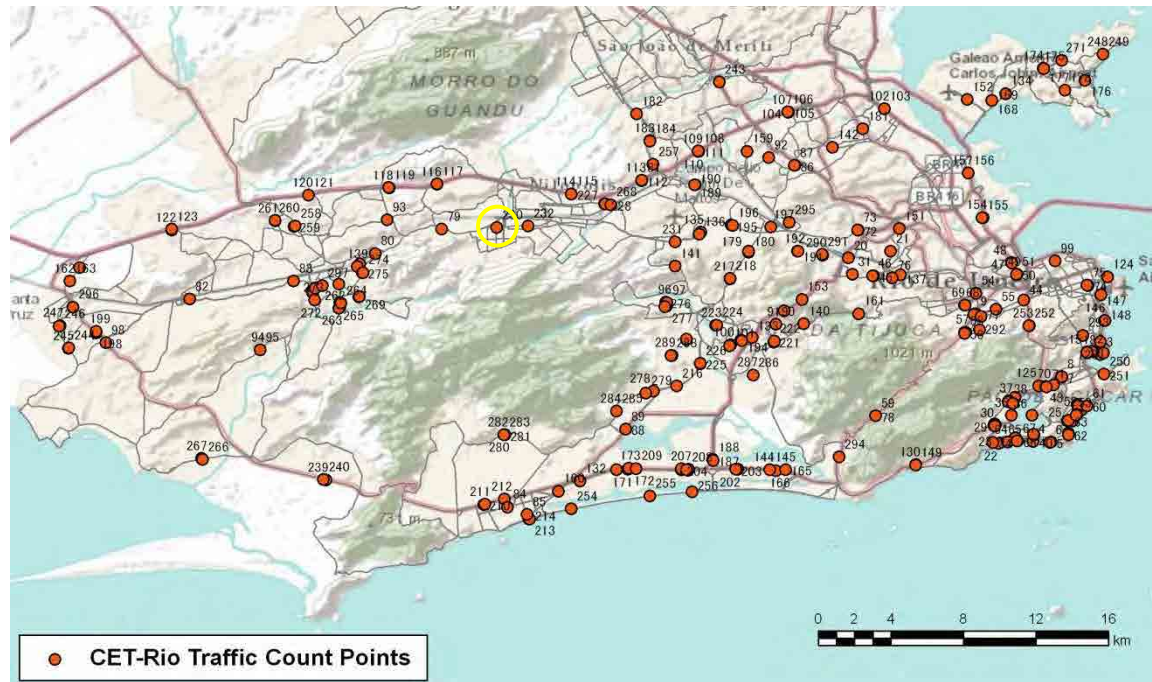

No.	Point	Towards
230	Rua da Feira,748	Bangu

[Location]