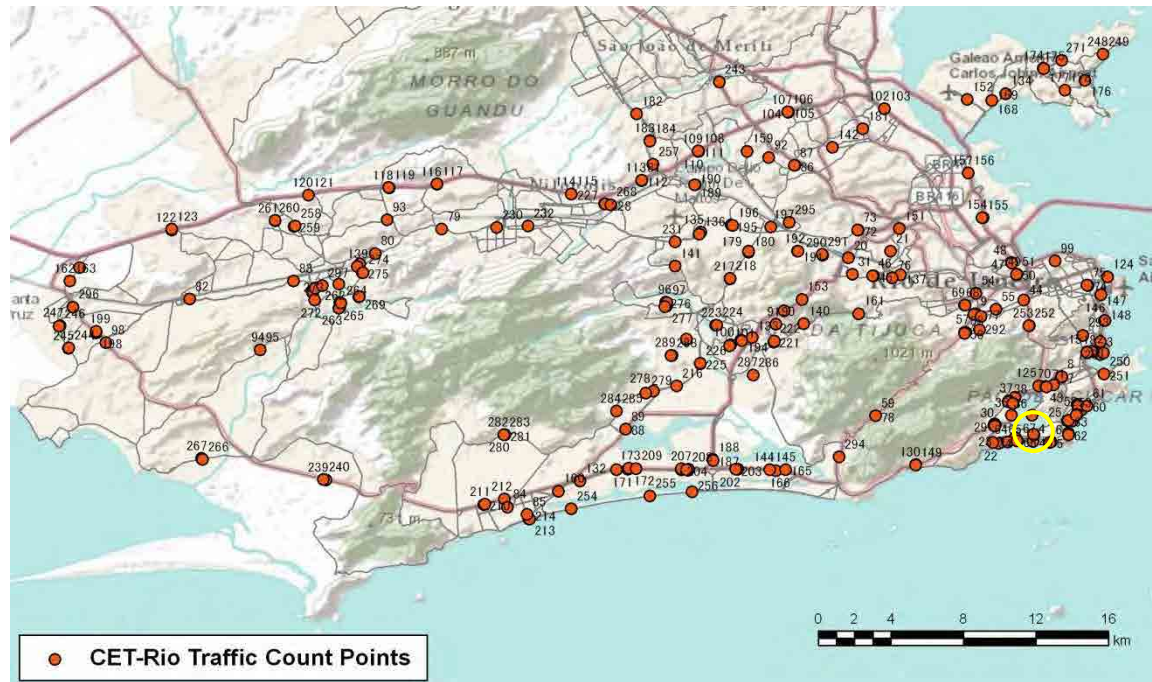

No.	Point	Towards
39	Rua Barao da Torre proximo ao n408	

[Location]

[Weekday]

[Weekend]

No.	Point	Towards
40	Rua Maria Quiteria proximo ao n74	

[Location]

[Weekday]

[Weekend]

No.	Point	Towards
41	Av Nossa Sra de Copacabana prox ao n574A	

[Location]

[Weekday]

[Weekend]

No.	Point	Towards
42	Rua Siqueira Campos proximo ao n53	

[Location]

[Weekday]

[Weekend]