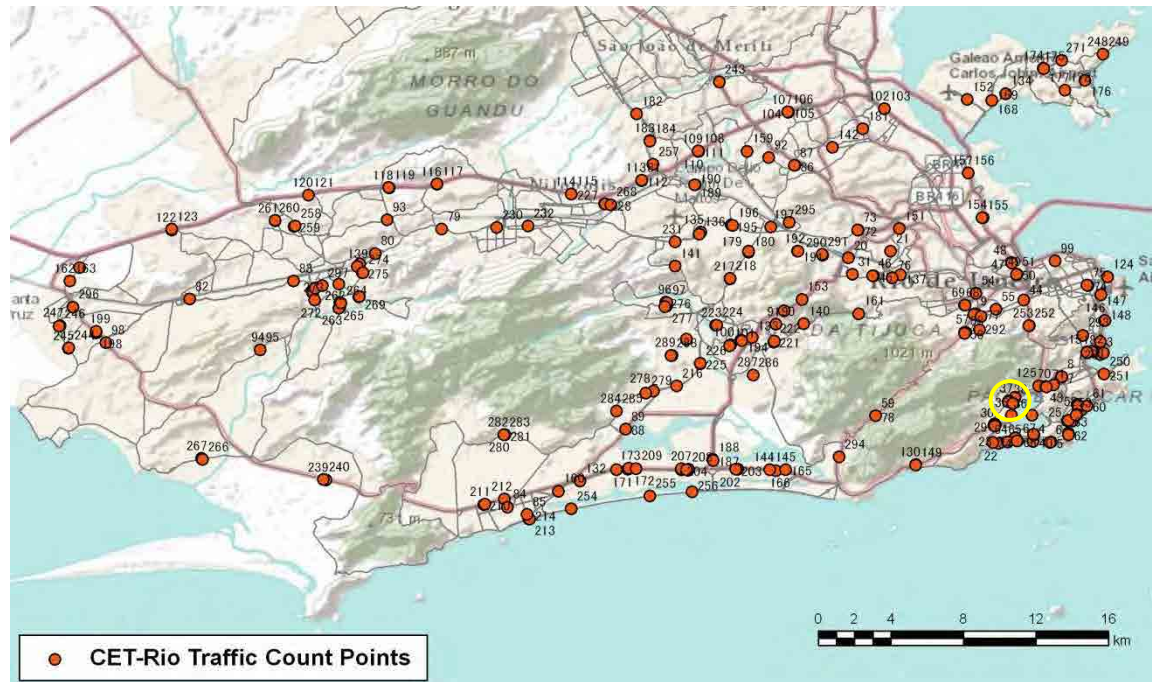

[Weekend]

No.	Point	Towards
129	Av.Borges de Medeiros Próx 2.225	Centro

[Location]

[Weekday]

[Weekend]

No.	Point	Towards
130	Auto Estrada Lagoa-Barra	Barra

[Location]

[Weekday]