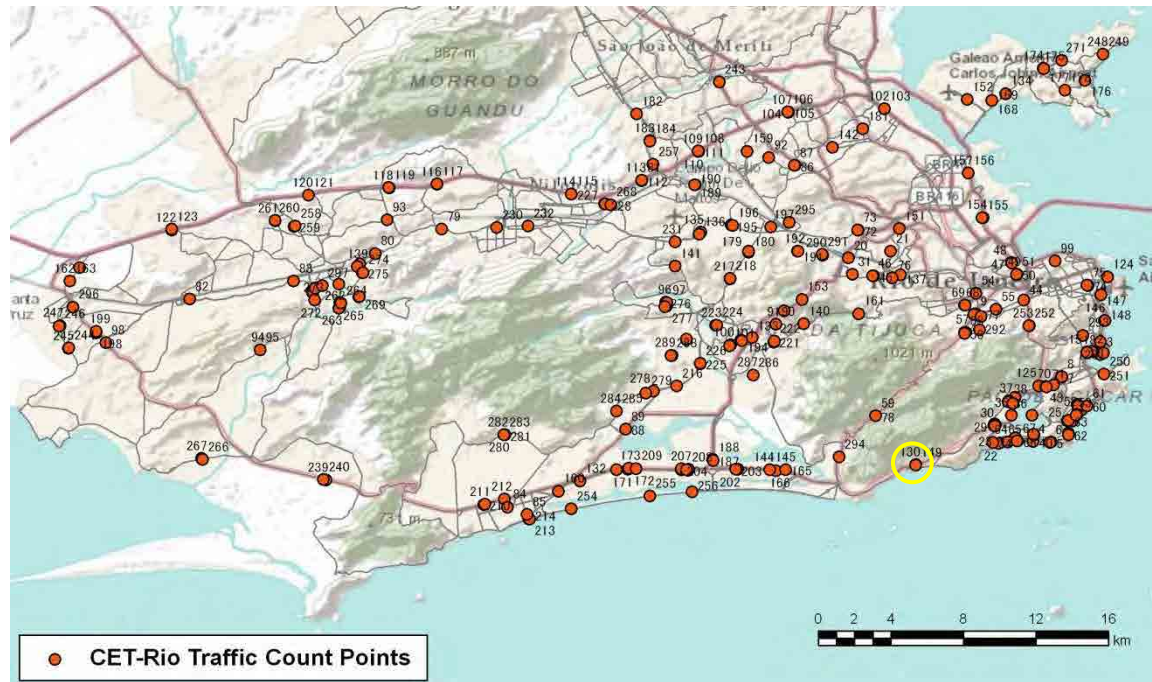

[Weekend]

No.	Point	Towards
129	Av.Borges de Medeiros Próx 2.225	Centro

[Location]

[Weekday]

[Weekend]

No.	Point	Towards
130	Auto Estrada Lagoa-Barra	Barra

[Location]

[Weekday]