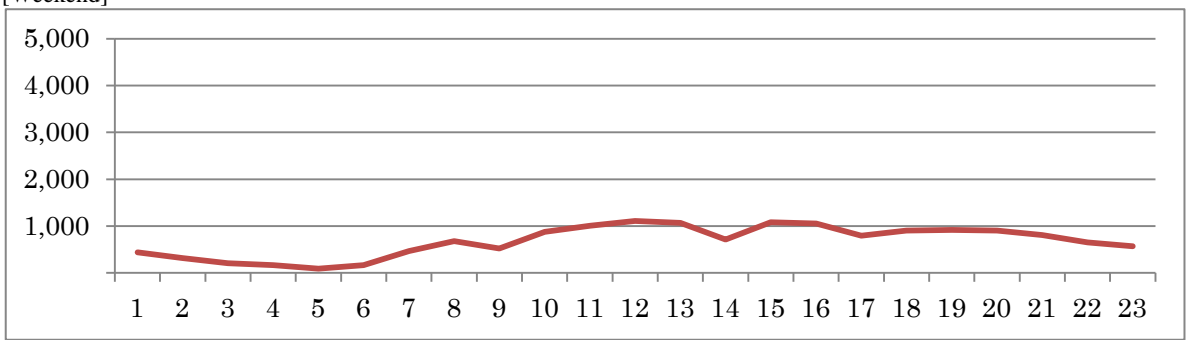

No.	Point	Towards
5	Av. Vieira Souto prox. n158	Leblon

[Location]

[Weekday]

[Weekend]

No.	Point	Towards
6	Av. Vieira Souto prox. n164	Copacabana

[Location]

[Weekday]

[Weekend]