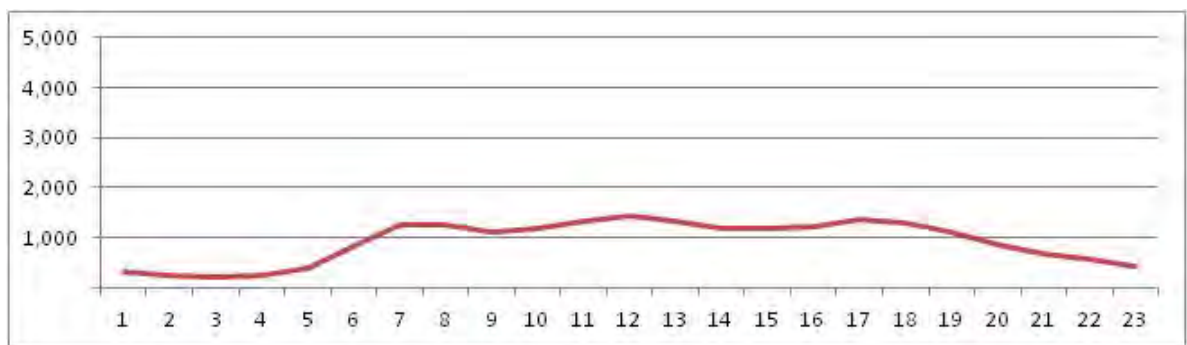

[Weekend]

No.	Point	Towards
105	Av. Brasil Km 18,8	Pista Central Sentido Santa Cruz

[Location]

[Weekday]

[Weekend]

No.	Point	Towards
106	Av. Brasil Km 18,8	Pista Lateral Sentido Santa Cruz

[Location]

[Weekday]