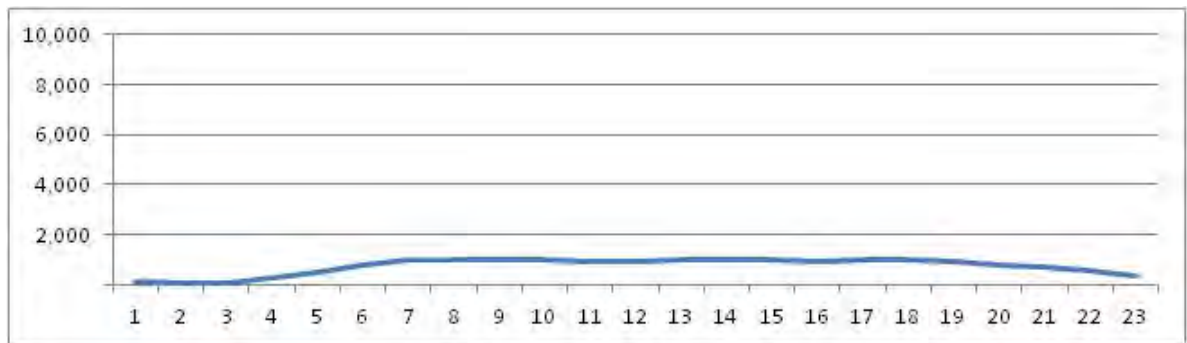

[Weekend]

No.	Point	Towards
197	Padre Manso,109	Madureira

[Location]

[Weekday]

[Weekend]

No.	Point	Towards
198	Felipe Cardoso,802	P. Guaratiba

[Location]

[Weekday]