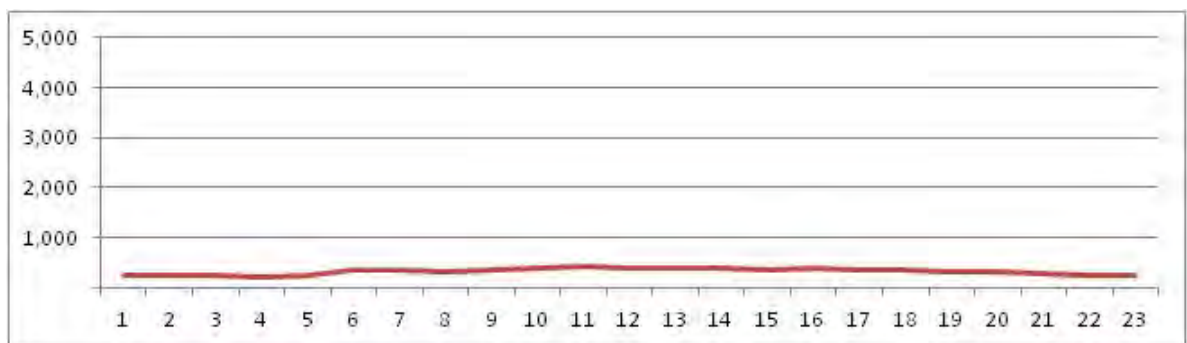

No.	Point	Towards
47	Campo de Sao Cristovao prox. a Rua Escobar	

[Location]

[Weekday]

[Weekend]

No.	Point	Towards
48	R Escobar proximo ao n-84 e a R Santos Lima	

[Location]

[Weekday]

[Weekend]