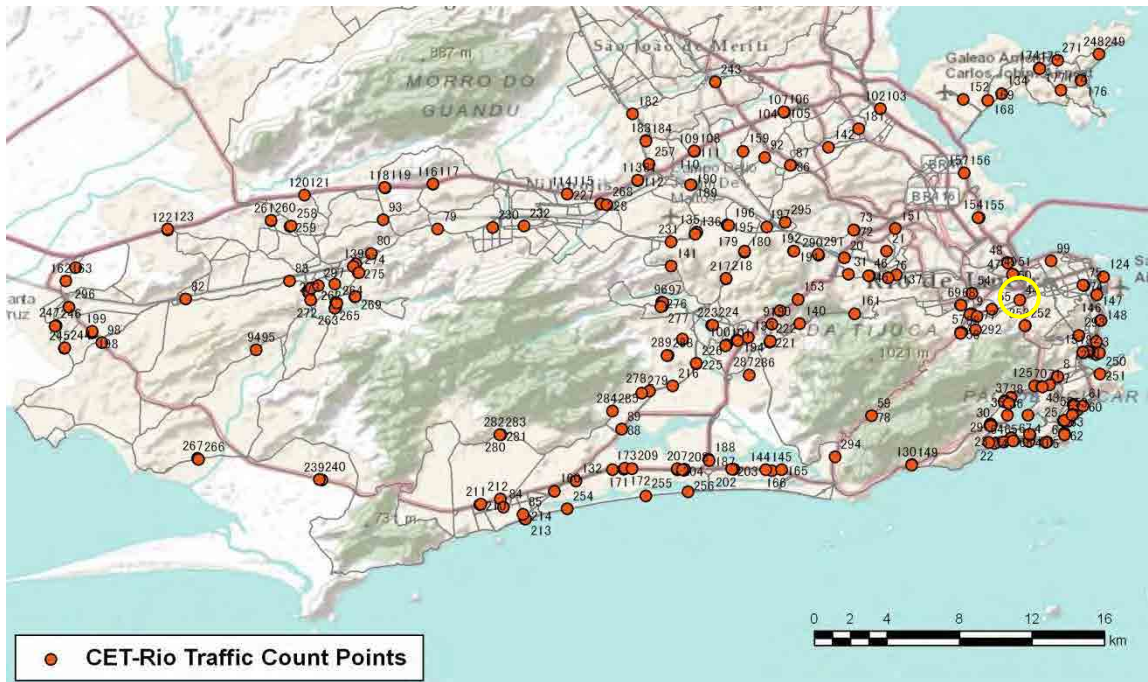

No.	Point	Towards
43	R. Visc de Silva prox. n146	Humaita

[Location]

[Weekday]

[Weekend]

No.	Point	Towards
44	R Joao Paulo I prox R do Matoso e Dr Satamini	

[Location]

[Weekday]

[Weekend]