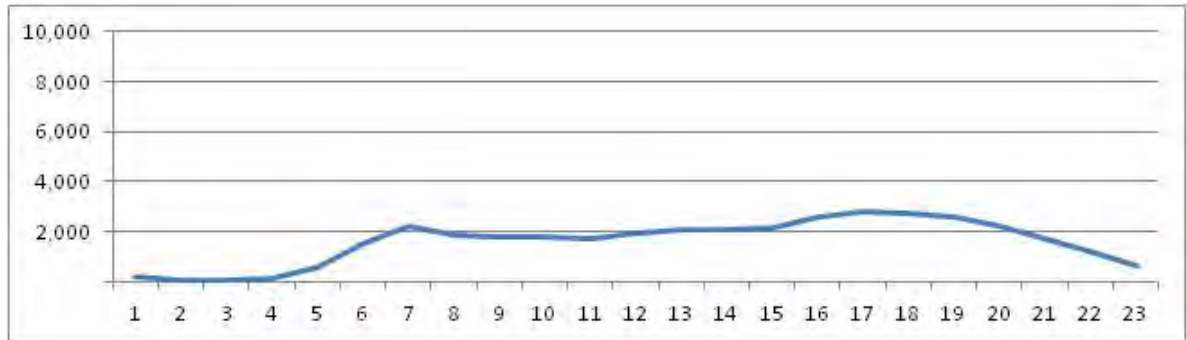

[Weekend]

No.	Point	Towards
133	Linha Amarela Km 14 - Fx -1	Barra

[Location]

[Weekday]

[Weekend]

No.	Point	Towards
134	Est. do Galeão - Prox. n. 4.100	Ilha

[Location]

[Weekday]