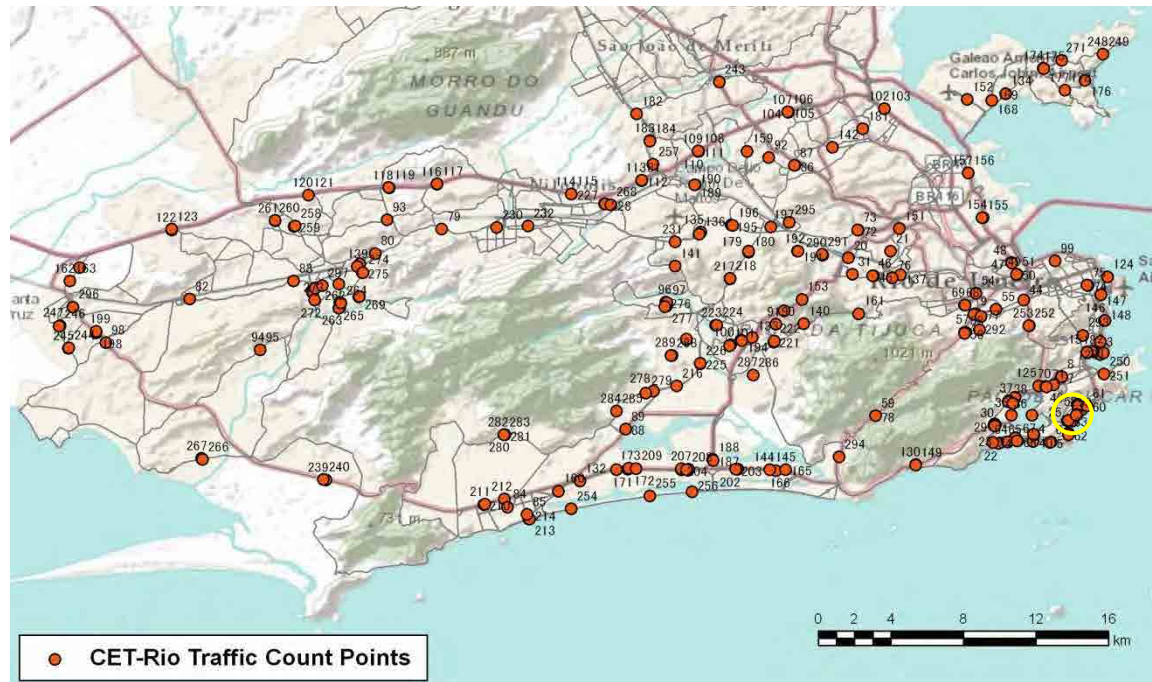

No.	Point	Towards
53	Av Atlantica proximo n-2616	Leme

[Location]