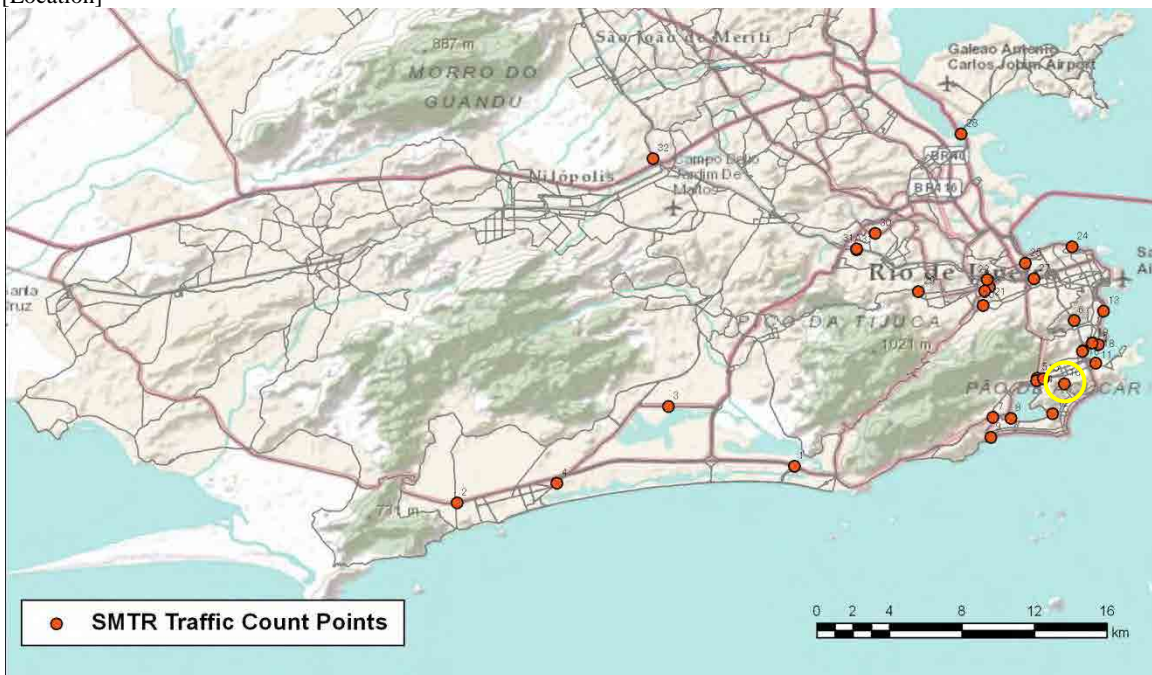

[Location]

[1BR - Barra]

[1LB - Leblon]

[2LB - Leblon]

Post	Local	Volumetric count	
		Date	Duration
10	TunelAlaorPrata(TunelVelho)	21/09/2011	06:00 - 09:59

[Location]

[001 - Botafogo]

[002 - Copacabana]