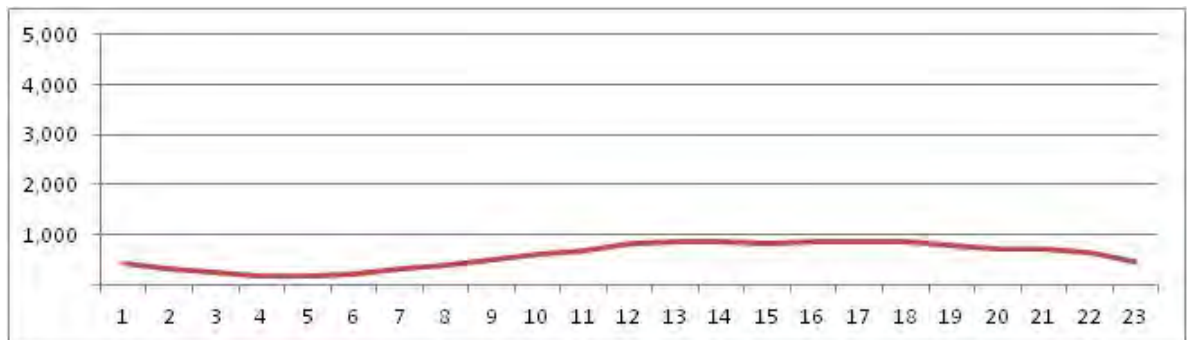

No.	Point	Towards
29	Av. Rodrigo Otavio proximo a R. Artur Artu Araripe	

[Location]

[Weekday]

[Weekend]

No.	Point	Towards
30	R Visconde de Albuquerque proximo ao n1228	

[Location]

[Weekday]

[Weekend]