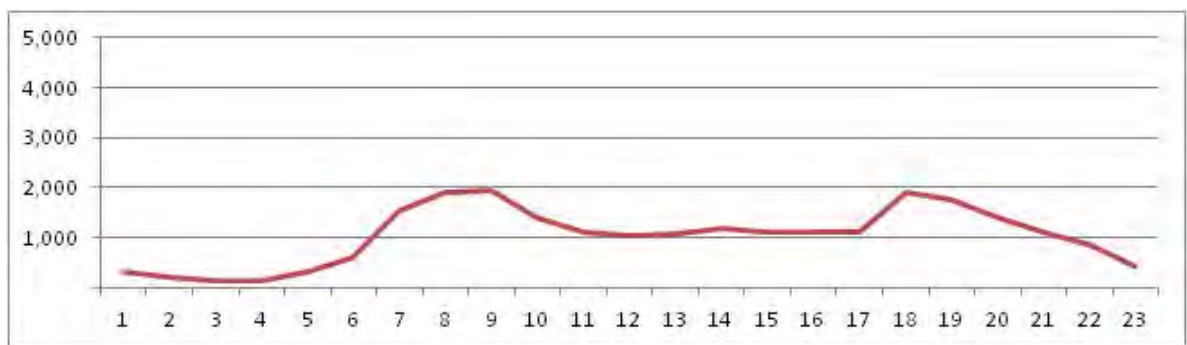

No.	Point	Towards
148	Infante Dom Henrique Km 2,7	Centro

[Location]

[Weekday]

[Weekend]