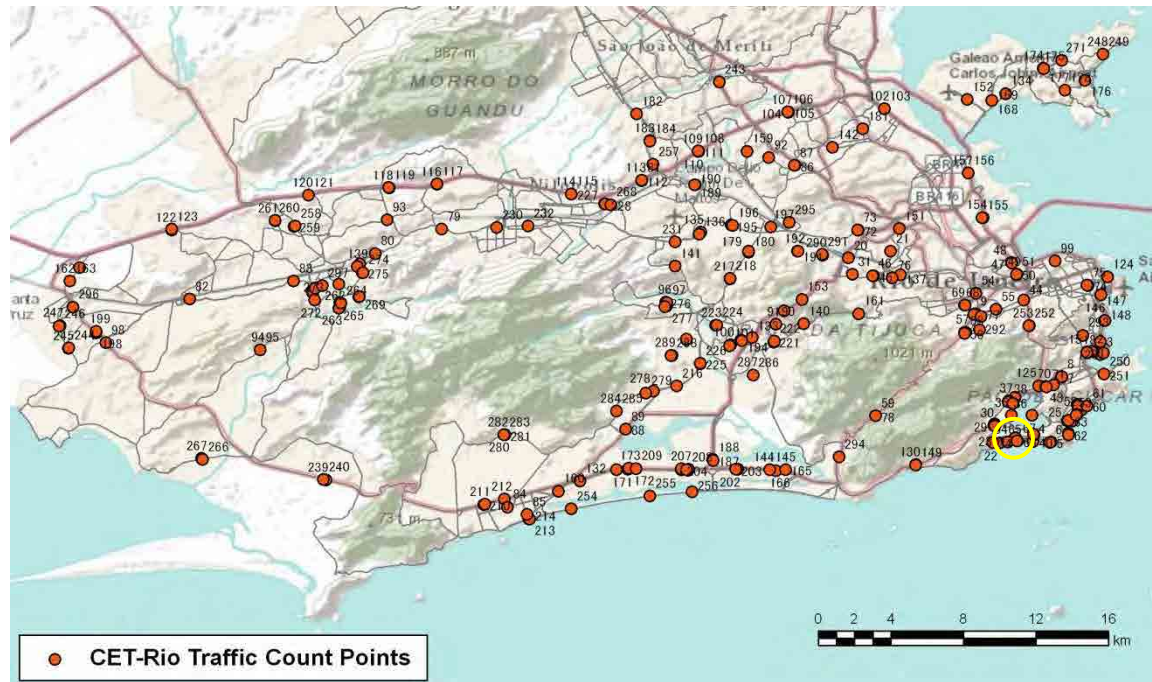

No.	Point	Towards
65	Av.Delfim Moreira prox. n-426	Ipanema

[Location]

[Weekday]

[Weekend]

No.	Point	Towards
66	Av Vieira Souto próx. n°718	Leblon

[Location]

[Weekday]

[Weekend]

No.	Point	Towards
67	Av Vieira Souto próx. n°718	Arpoador

[Location]

[Weekday]

[Weekend]

No.	Point	Towards
68	Rua Maxwell prox. n- 145 e a R.Gonzaga Bastos	

[Location]

[Weekday]

[Weekend]