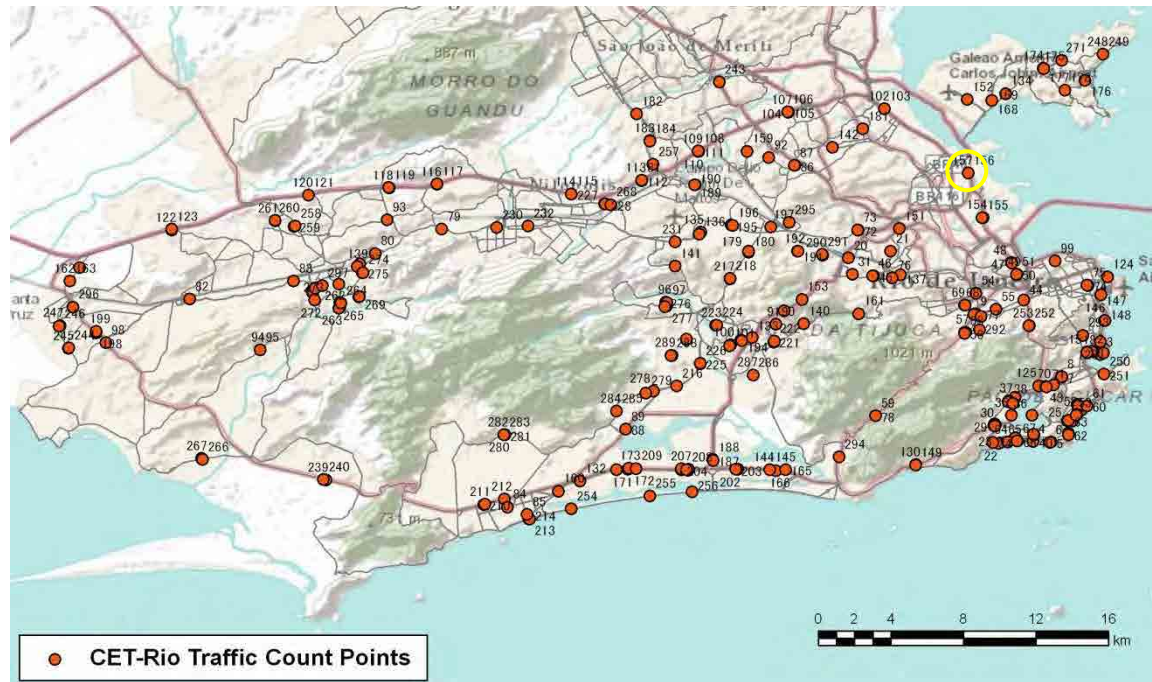

[Weekend]

No.	Point	Towards
155	Linha Vermelha Km 3,5	Centro

[Location]

[Weekday]

[Weekend]

No.	Point	Towards
156	Linha vermelha Km 5,5	Centro

[Location]

[Weekday]

[Weekend]

No.	Point	Towards
157	Linha vermelha Km 5,5	Ilha

[Location]

[Weekday]

[Weekend]

No.	Point	Towards
158	Linha Amarela Km 12,2	Barra

[Location]

[Weekday]