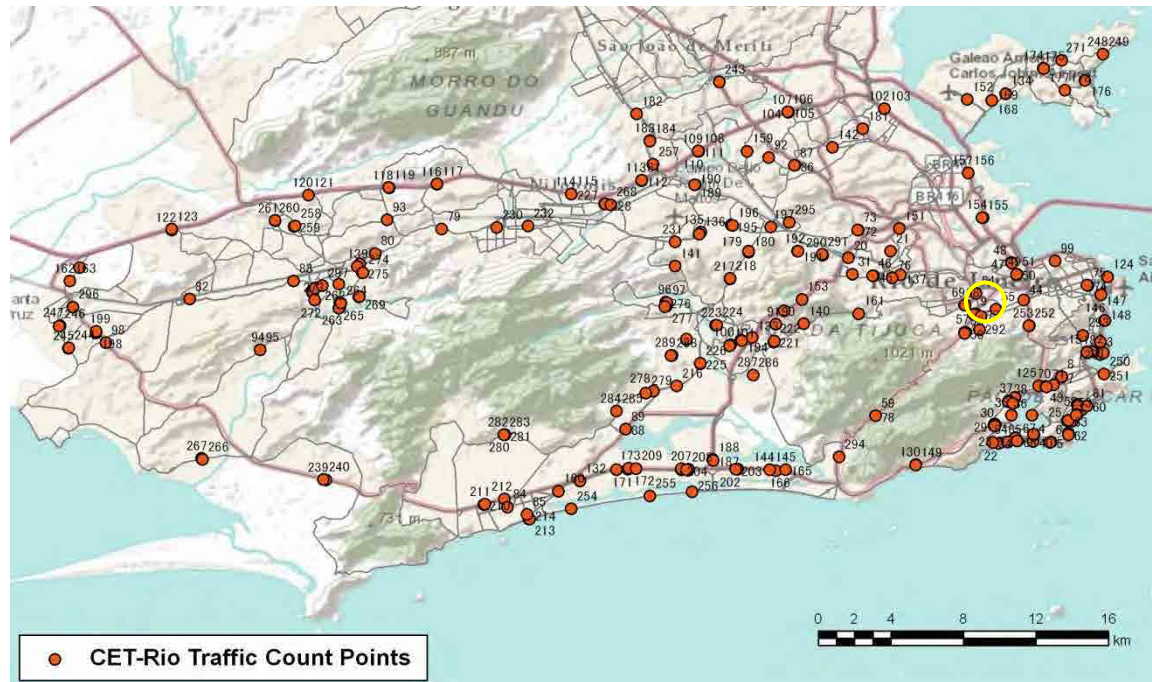

No.	Point	Towards
5	Av. Vieira Souto prox. n158	Leblon

[Location]

[Weekday]

[Weekend]

No.	Point	Towards
6	Av. Vieira Souto prox. n164	Copacabana

[Location]

[Weekday]

[Weekend]

No.	Point	Towards
9	Av. Maracana prox. n970	Tijuca

[Location]

[Weekday]

[Weekend]

No.	Point	Towards
10	Av. Maracana prox. n970	Centro

[Location]

[Weekday]

[Weekend]

No.	Point	Towards
11	Av. Atlantica prox. n3056	Ipanema

[Location]

[Weekday]

[Weekend]

No.	Point	Towards
12	Av. Atlantica prox. n3056	Leme

[Location]

[Weekday]

[Weekend]