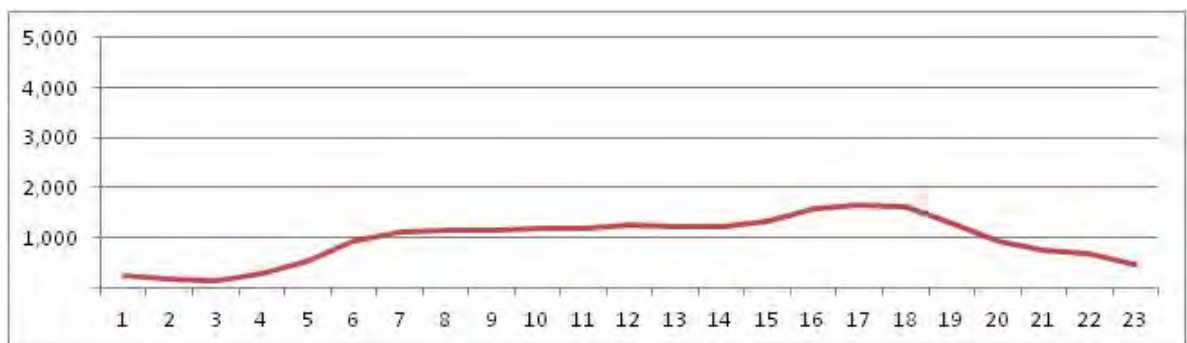

No.	Point	Towards
120	Av. Brasil, Km 45	Centro

[Location]

[Weekday]

[Weekend]