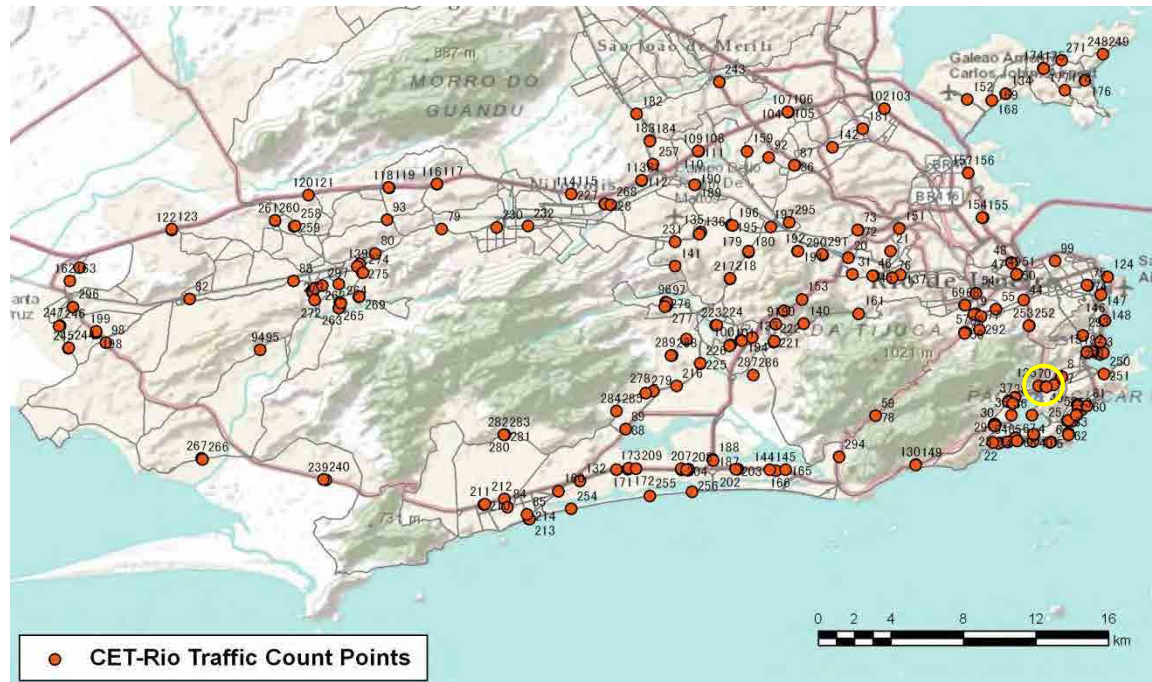

No.	Point	Towards
71	R.Humaita proximo n- 229	Botafogo

[Location]