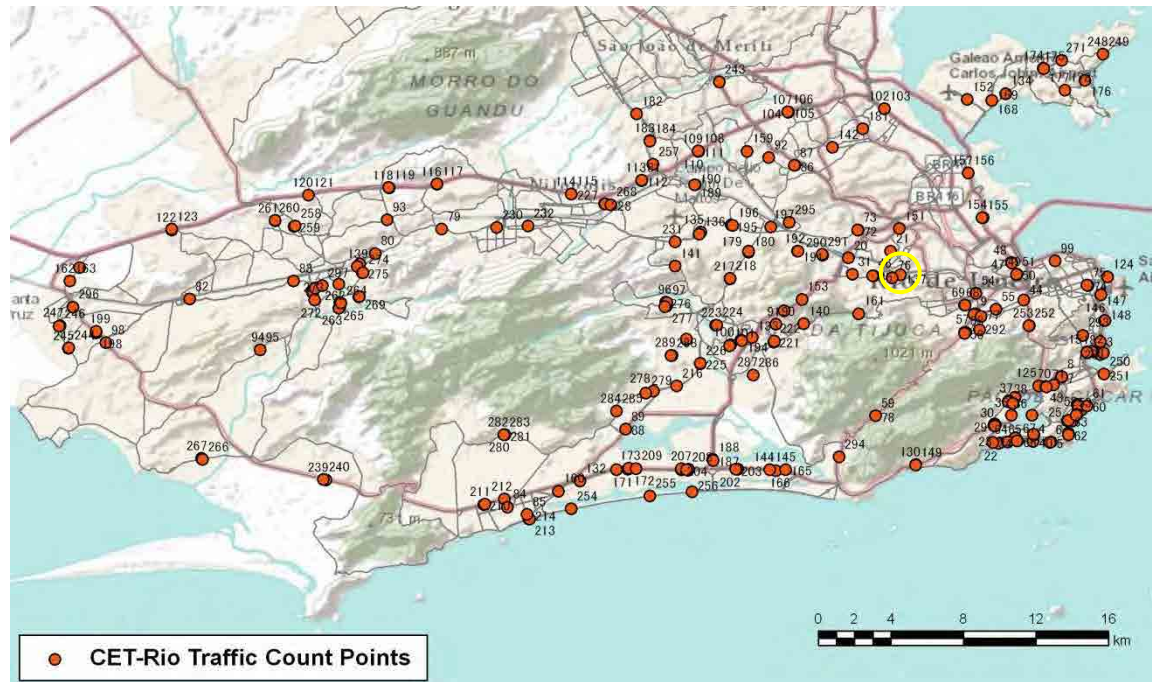

No.	Point	Towards
75	Av Rep. do Paraguai	Lapa

[Location]

[Weekday]

[Weekend]

No.	Point	Towards
76	R. Hermengarda prox.n-478 e R.Thompson Flores	

[Location]

[Weekday]

[Weekend]