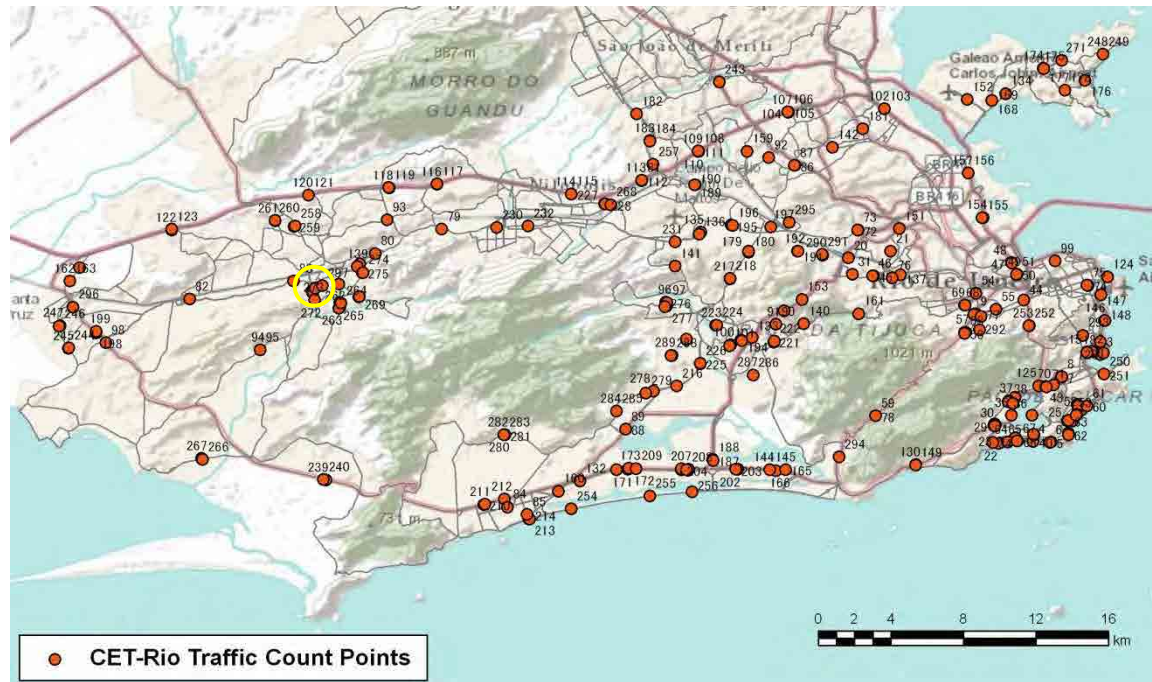

No.	Point	Towards
238	Augusto Vasconc,964	Campo Grande

[Location]