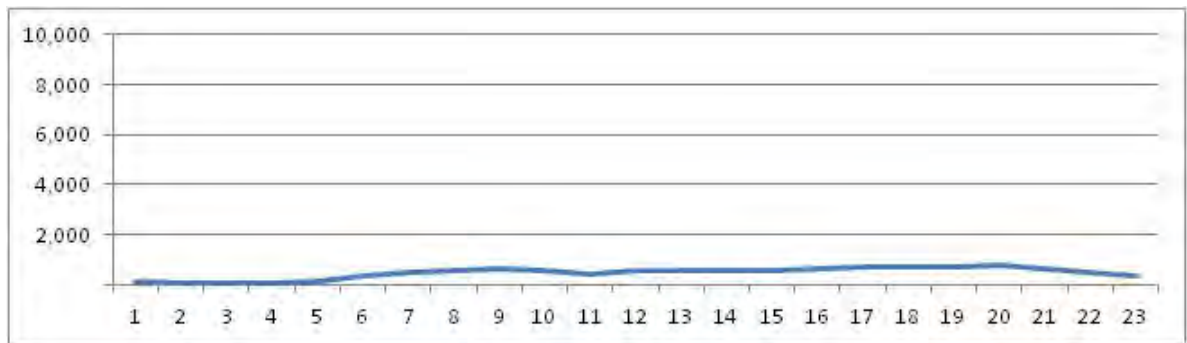

No.	Point	Towards
29	Av. Rodrigo Otavio proximo a R. Artur Artu Araripe	

[Location]

[Weekday]

[Weekend]