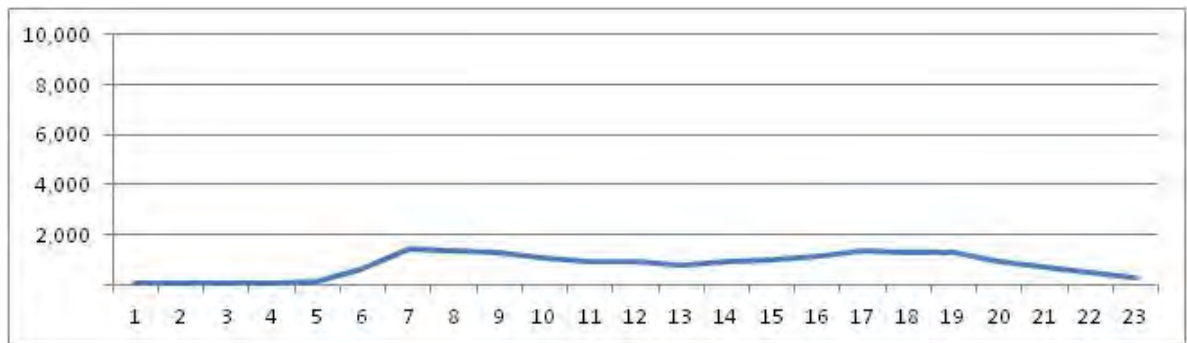

No.	Point	Towards
59	Est. Furnas prox. ao n-1275	Itanhanga

[Location]

[Weekday]

[Weekend]