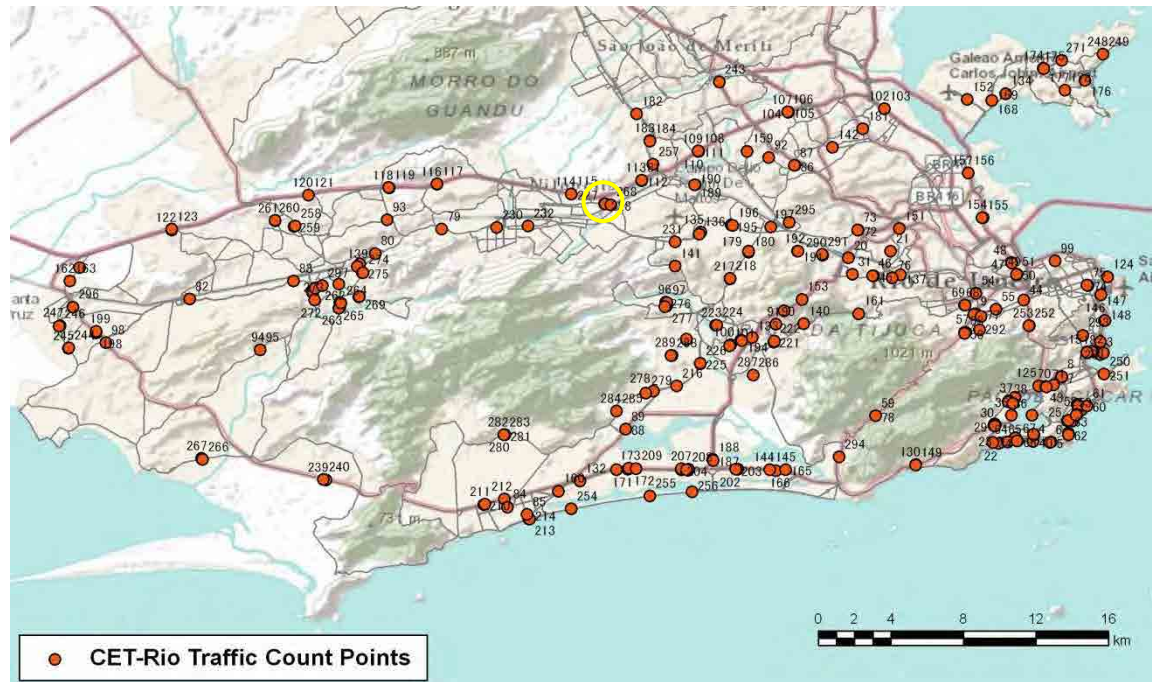

No.	Point	Towards
227	Estr. Água Branca, 421	Deodoro

[Location]