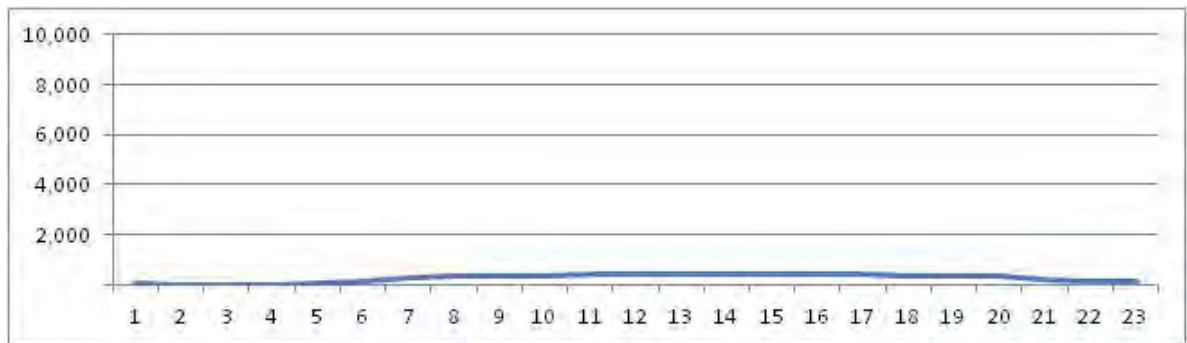

No.	Point	Towards
33	Av Borges de Medeiros proximo ao n179	

[Location]

[Weekday]

[Weekend]