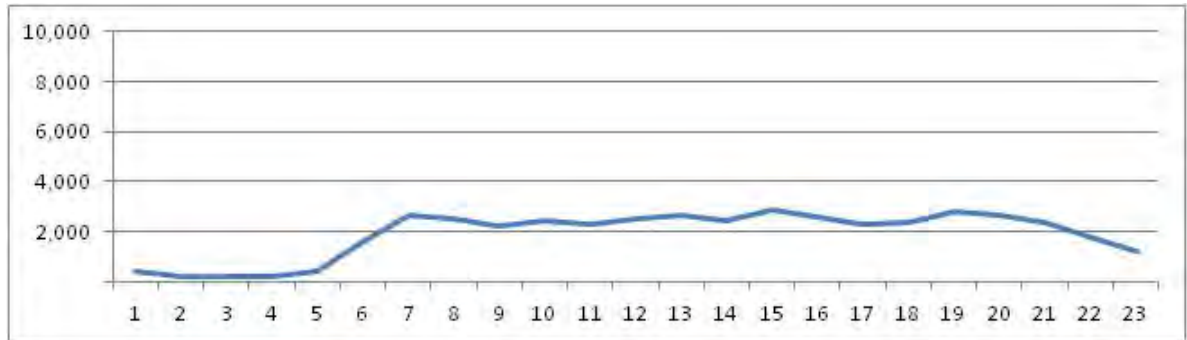

No.	Point	Towards
69	R.Gonzaga Bastos prox. n- 271 e a Rua Maxwell	

[Location]

[Weekday]

[Weekend]

No.	Point	Towards
70	R.Humaita prox. n-244	Jardim Botânico

[Location]

[Weekday]

[Weekend]