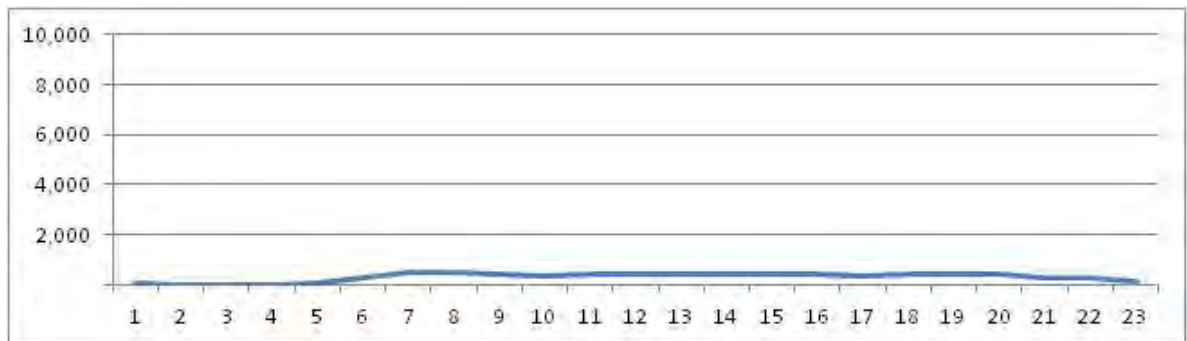

No.	Point	Towards
222	Estr.Geminiano Góis,331	JPA

[Location]

[Weekday]

[Weekend]