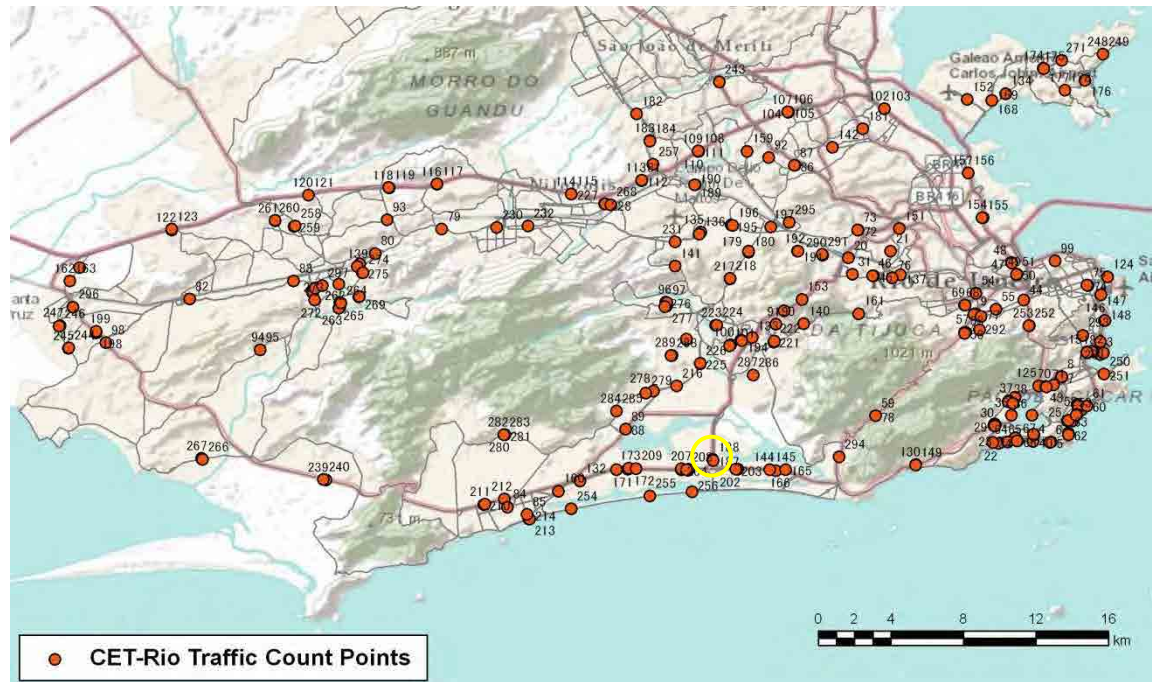

No.	Point	Towards
185	Ayrton Senna,1850	Lateral-Barra

[Location]