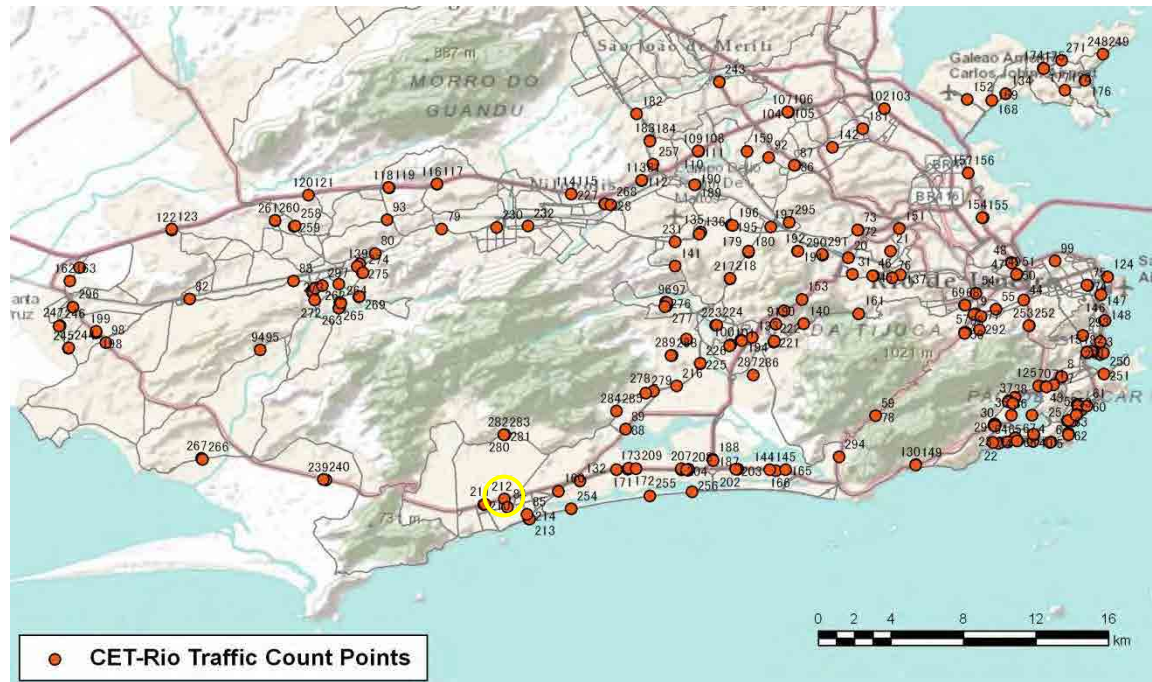

[Weekend]

No.	Point	Towards
211	Américas,17250	Recreio

[Location]

[Weekday]

[Weekend]

No.	Point	Towards
212	Américas,16100	Recreio

[Location]

[Weekday]