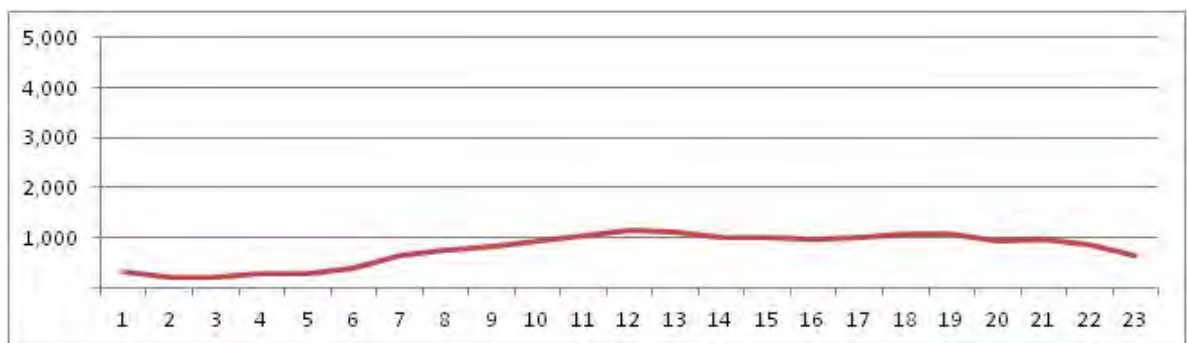

[Weekend]

No.	Point	Towards
233	Estr. Monteiro, 206	Cantagalo

[Location]

[Weekday]

[Weekend]

No.	Point	Towards
234	Estr. Monteiro, 225	Campo Grande

[Location]

[Weekday]