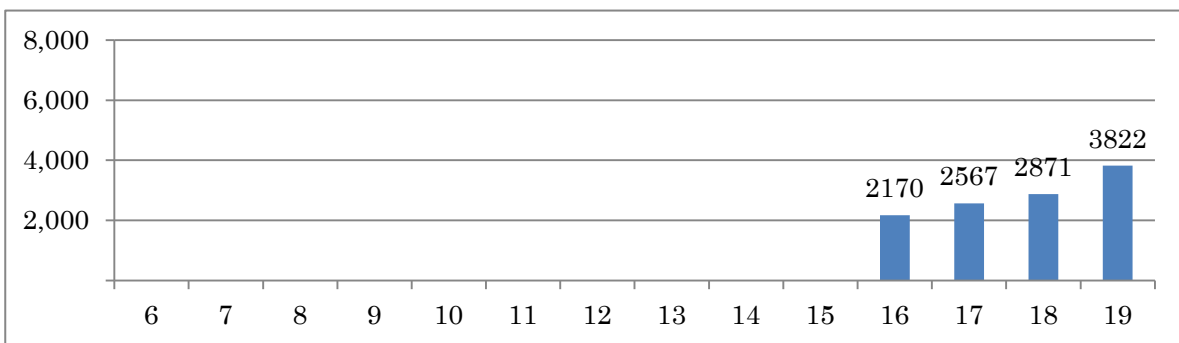

[Location]

[001-Copacabana]

[002-Lagoa]

Post	Local	Volumetric count	
		Date	Duration
13	AterrodoFlamengo	26/09/2011	16:00 - 19:59

[Location]

[001-Centro]

[002-Copacabana]

Post	Local	Volumetric count	
		Date	Duration
14	JardimBotanico	27/09/2011	06:00 - 19:59