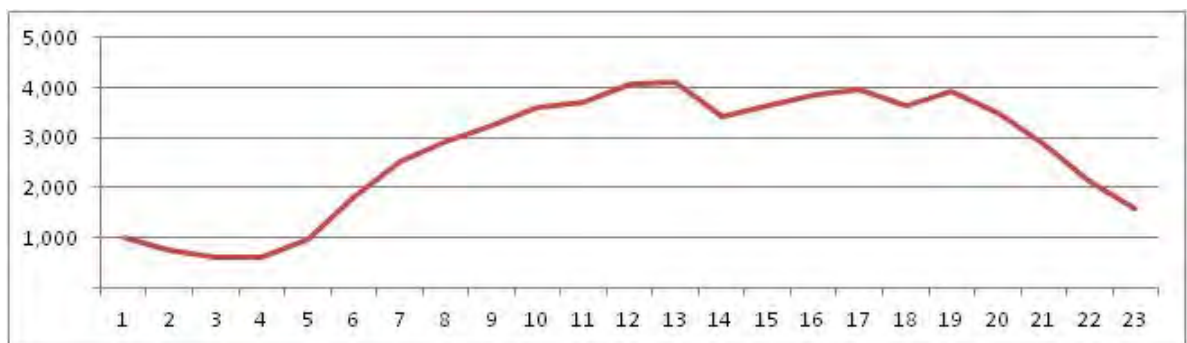

[Weekend]

No.	Point	Towards
125	Túnel Rebouças	Lagoa

[Location]

[Weekday]

[Weekend]

No.	Point	Towards
126	Infante Dom Henrique, Km2,7	Zona Sul

[Location]

[Weekday]