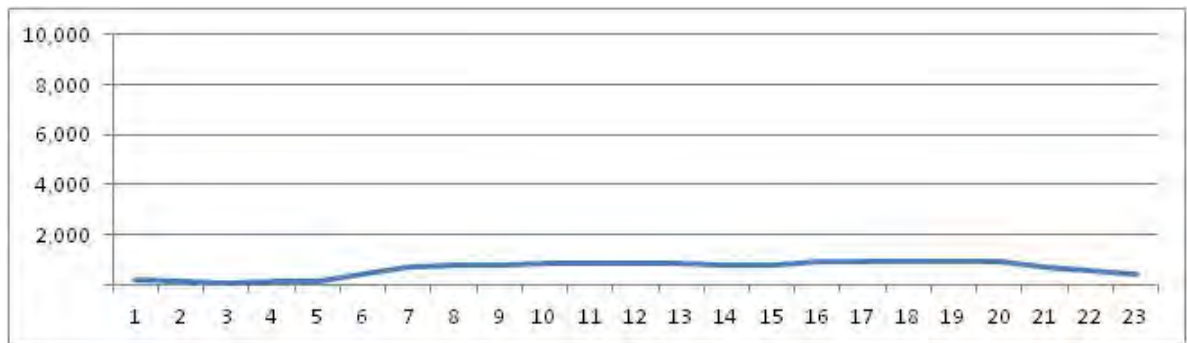

No.	Point	Towards
39	Rua Barao da Torre proximo ao n408	

[Location]

[Weekday]

[Weekend]