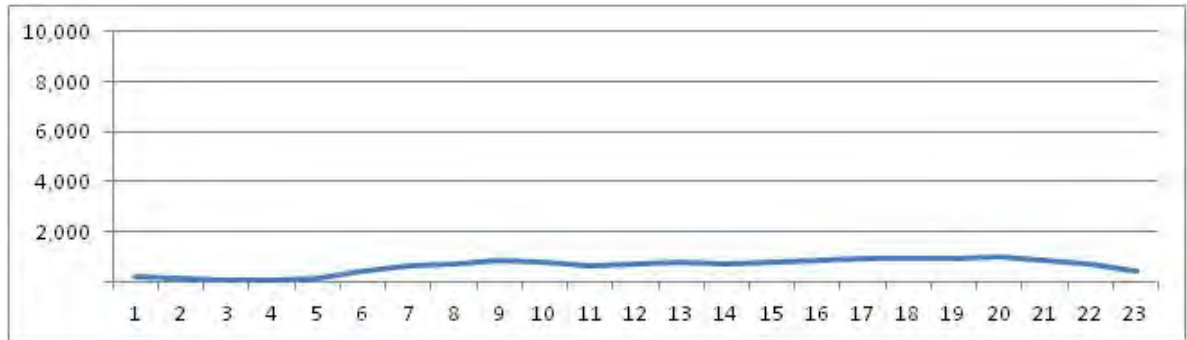

No.	Point	Towards
28	Av. Rodrigo Otavio proximo a Pca. Sibelius	

[Location]

[Weekday]

[Weekend]