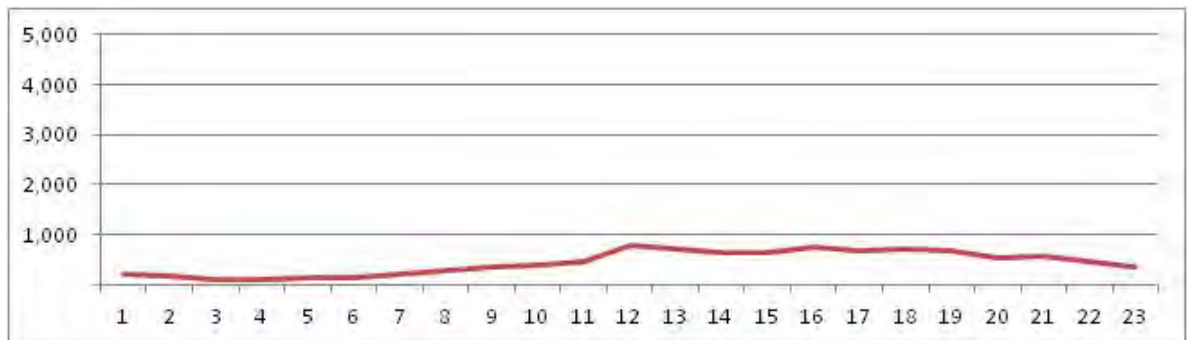

No.	Point	Towards
55	Av Heitor Beltrao prox. R Marques de Valenca	

[Location]

[Weekday]

[Weekend]

No.	Point	Towards
56	R Uruguai prox. n-380 e a R Conde de Bonfim	

[Location]

[Weekday]

[Weekend]