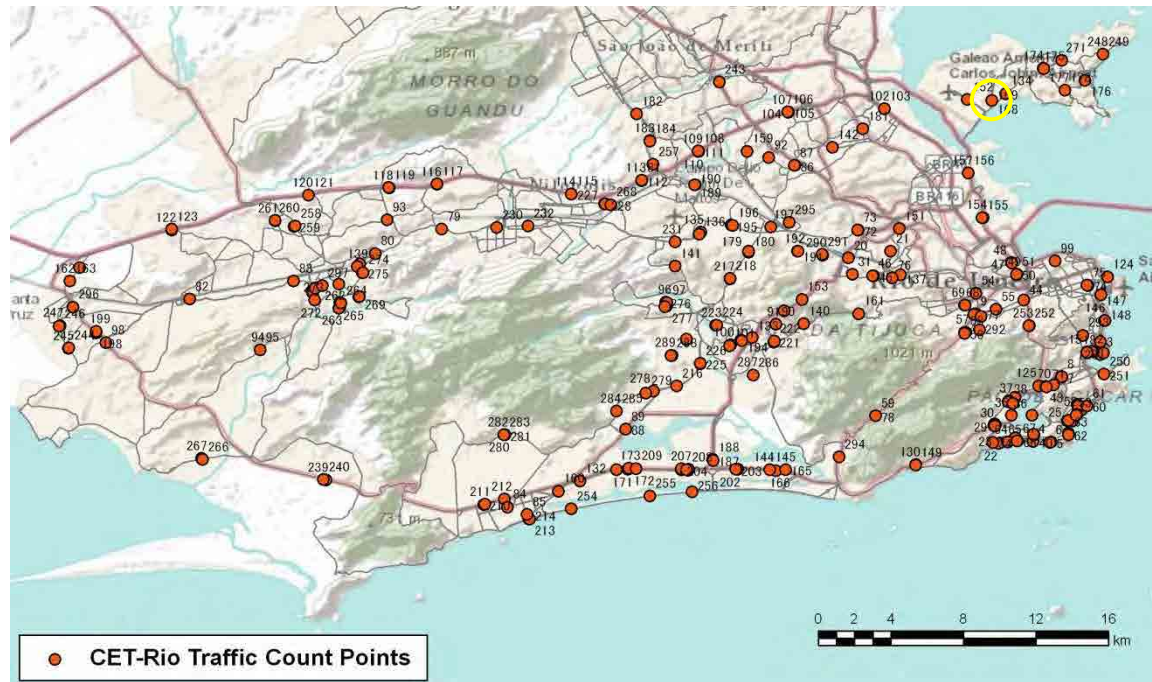

No.	Point	Towards
169	Estr.Canárias,318	Centro-

[Location]