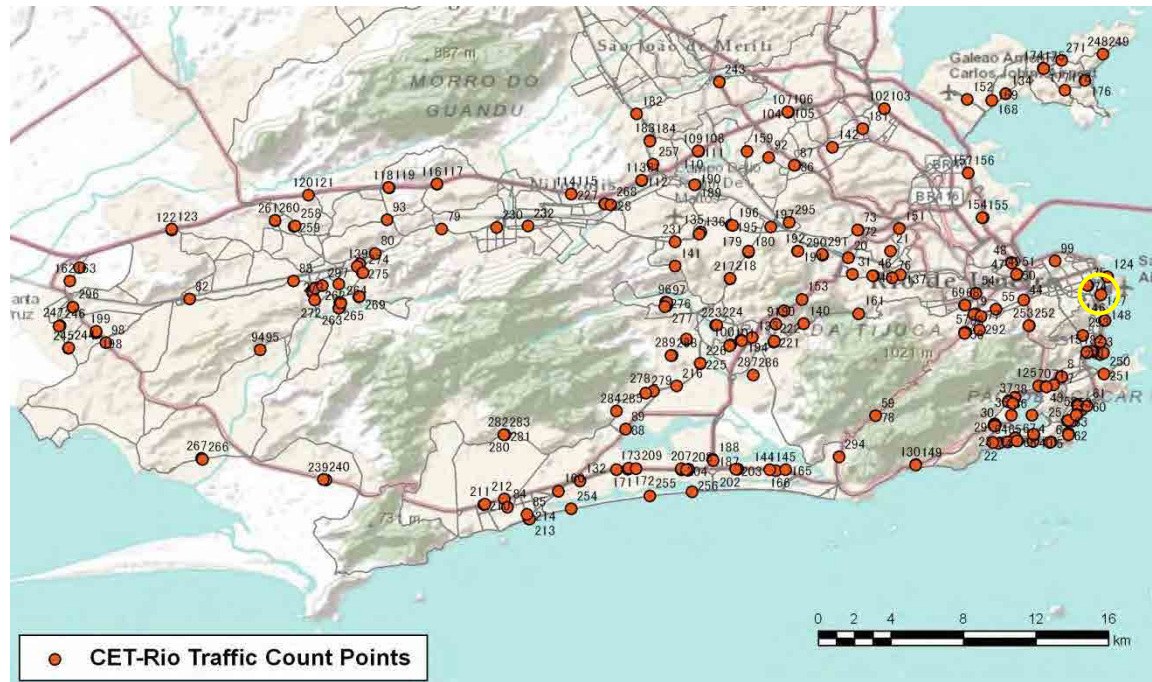

No.	Point	Towards
147	Infante Dom Henrique - Km1	Zona Sul

[Location]