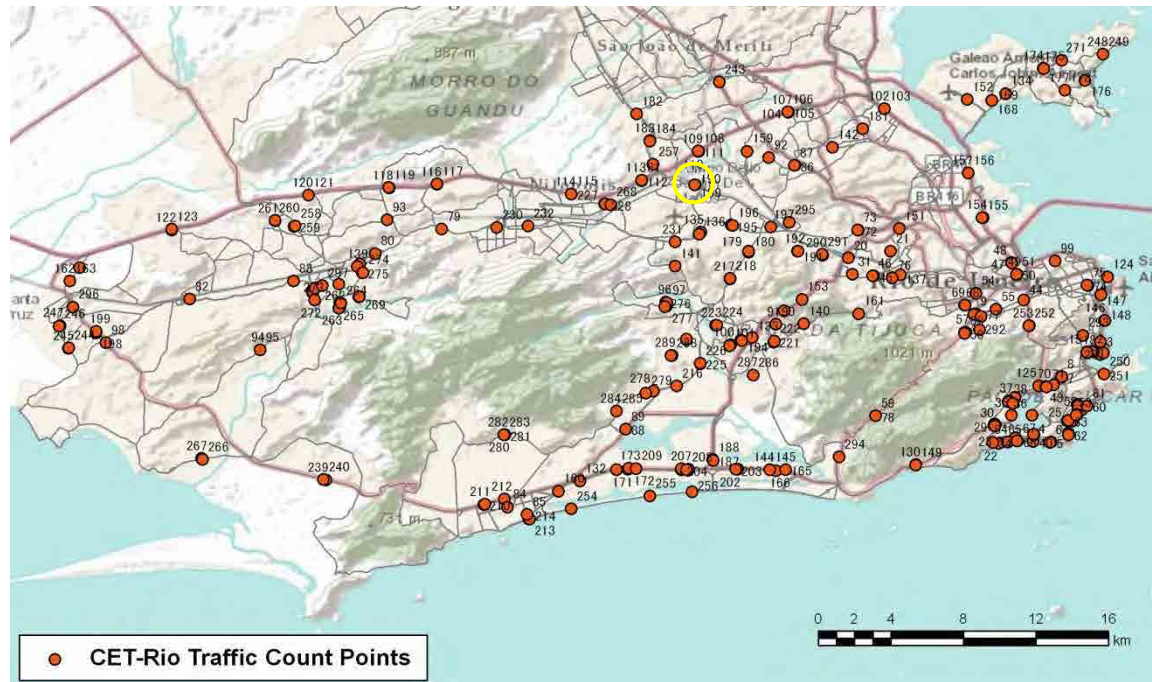

[Weekend]

No.	Point	Towards
189	João Vicente,1775	Deodoro

[Location]

[Weekday]

[Weekend]

No.	Point	Towards
190	João Vicente,1775	Bento Ribeiro

[Location]

[Weekday]