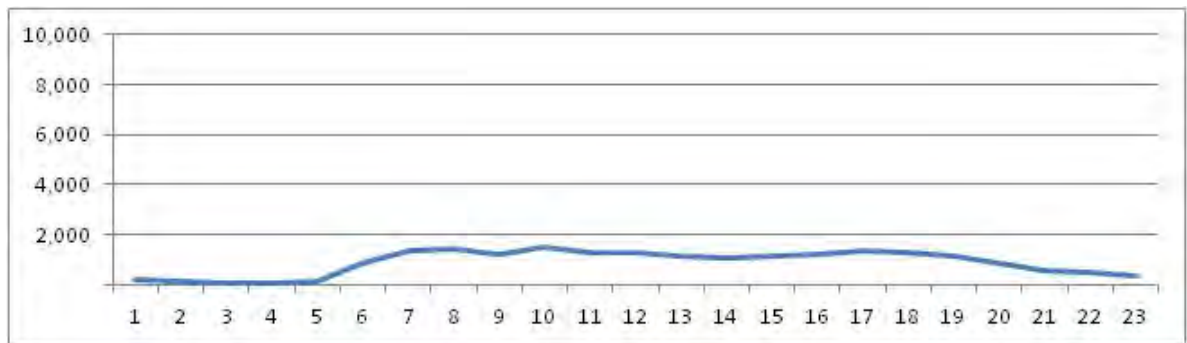

No.	Point	Towards
67	Av Vieira Souto próx. n°718	Arpoador

[Location]

[Weekday]

[Weekend]