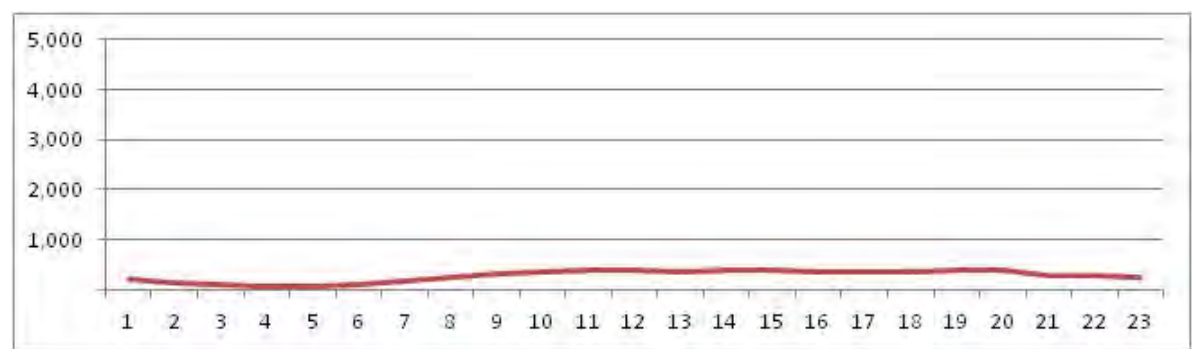

No.	Point	Towards
29	Av. Rodrigo Otavio proximo a R. Artur Artu Araripe	

[Location]

[Weekday]

[Weekend]

No.	Point	Towards
30	R Visconde de Albuquerque proximo ao n1228	

[Location]

[Weekday]

[Weekend]