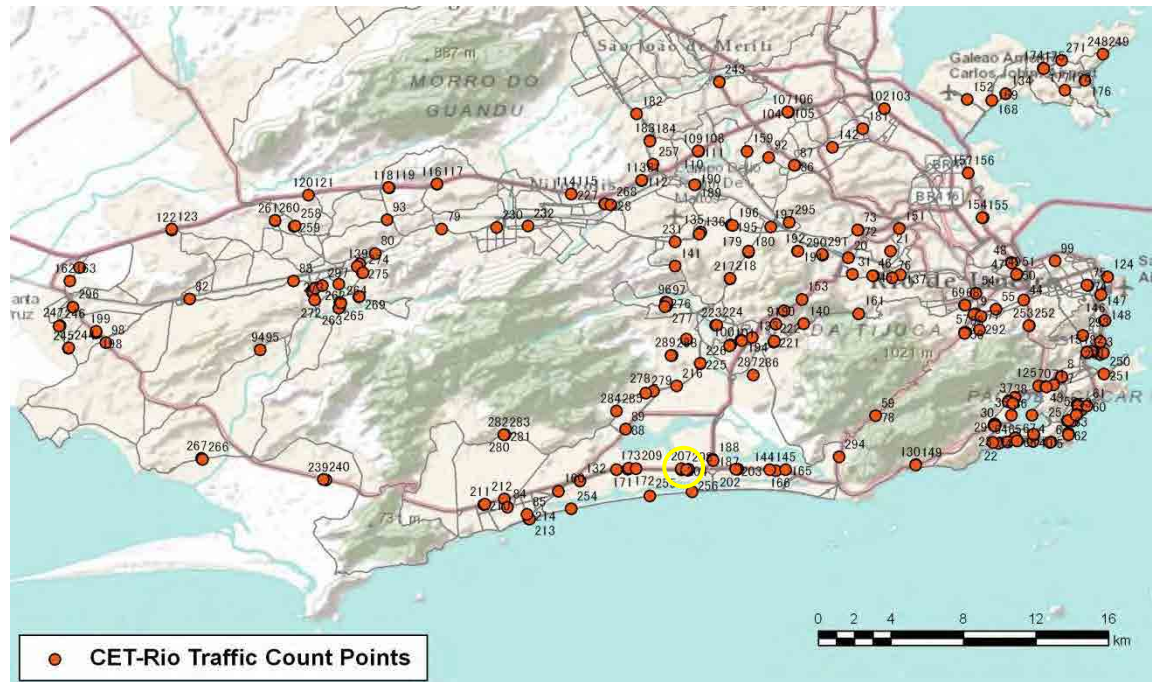

[Weekend]

No.	Point	Towards
205	Américas,6700	Central-Recreio

[Location]

[Weekday]

[Weekend]

No.	Point	Towards
206	Américas,7607	Lateral-Barra

[Location]

[Weekday]