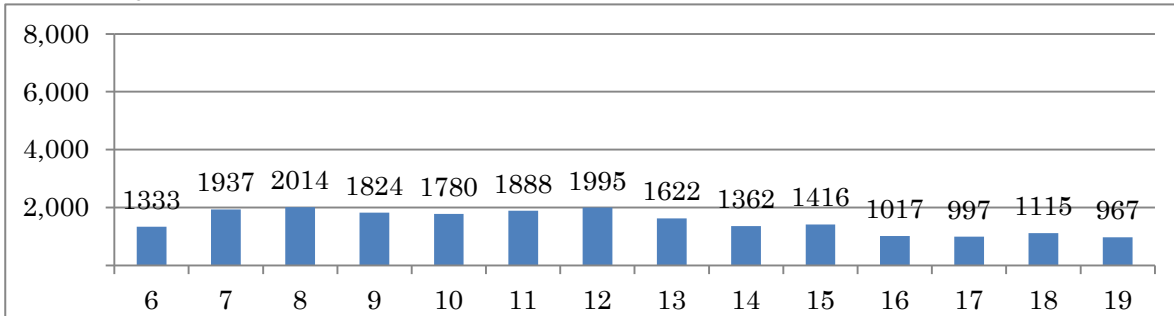

[Location]

[001-Centro]

Post	Local	Volumetric count	
		Date	Duration
24	Perimetral/AvRodriguesAlves	03/10/2011	06:00 - 19:59

[Location]

[001-Pres.Vargas]

Post	Local	Volumetric count	
		Date	Duration
25	AvFranciscoBicalhoalturaLeopoldina	03/10/2011	06:00 - 19:59