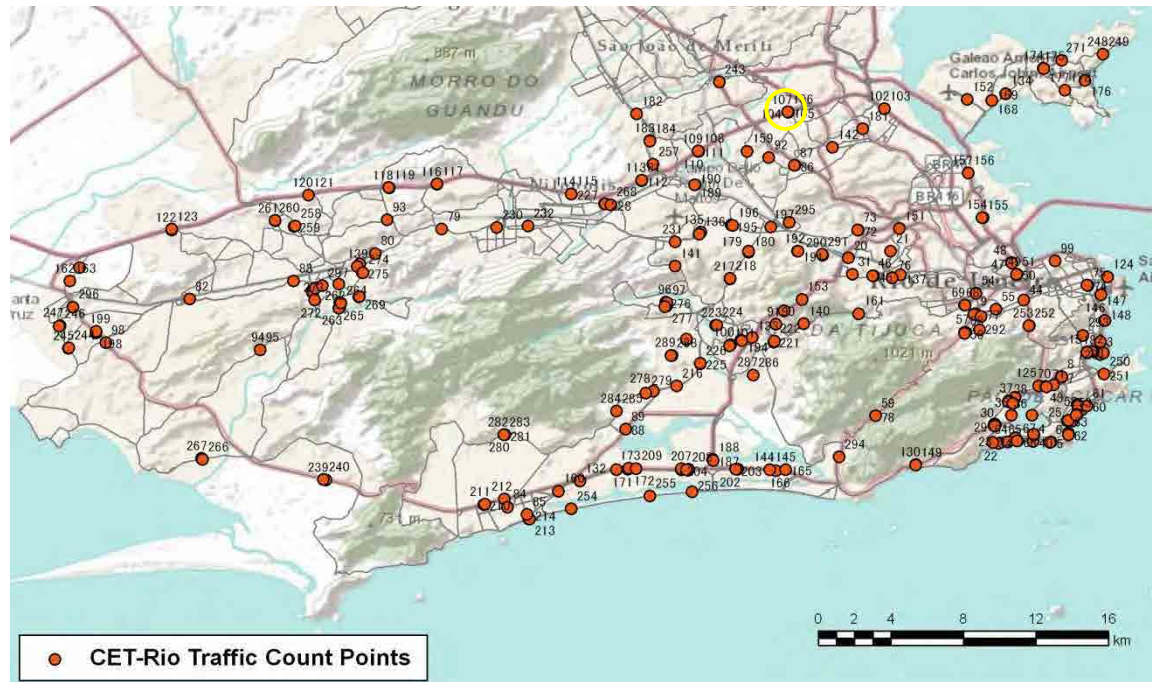

[Weekend]

No.	Point	Towards
103	Av. Brasil Km 12,8	Pista Lateral Sentido Santa Cruz

[Location]

[Weekday]

[Weekend]

No.	Point	Towards
104	Av. Brasil Km 18,8	Pista Central Sentido Centro

[Location]

[Weekday]

[Weekend]

No.	Point	Towards
105	Av. Brasil Km 18,8	Pista Central Sentido Santa Cruz

[Location]

[Weekday]

[Weekend]

No.	Point	Towards
106	Av. Brasil Km 18,8	Pista Lateral Sentido Santa Cruz

[Location]

[Weekday]