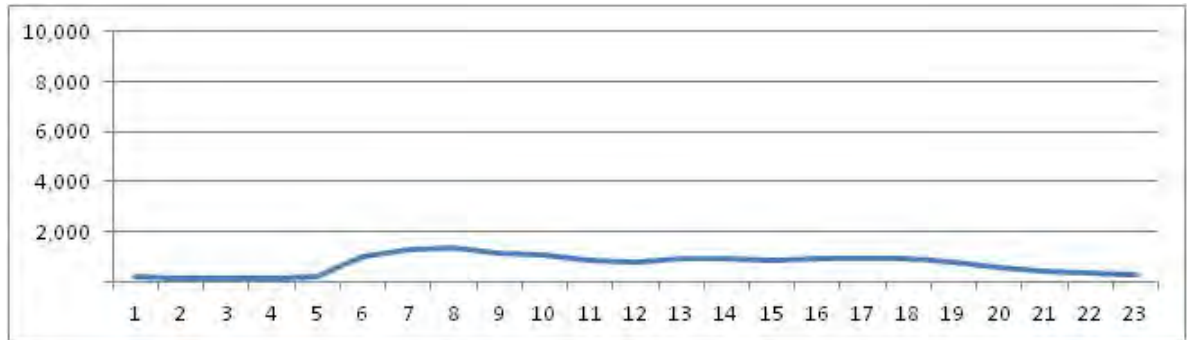

No.	Point	Towards
65	Av.Delfim Moreira prox. n-426	Ipanema

[Location]

[Weekday]

[Weekend]

No.	Point	Towards
66	Av Vieira Souto próx. n°718	Leblon

[Location]

[Weekday]

[Weekend]