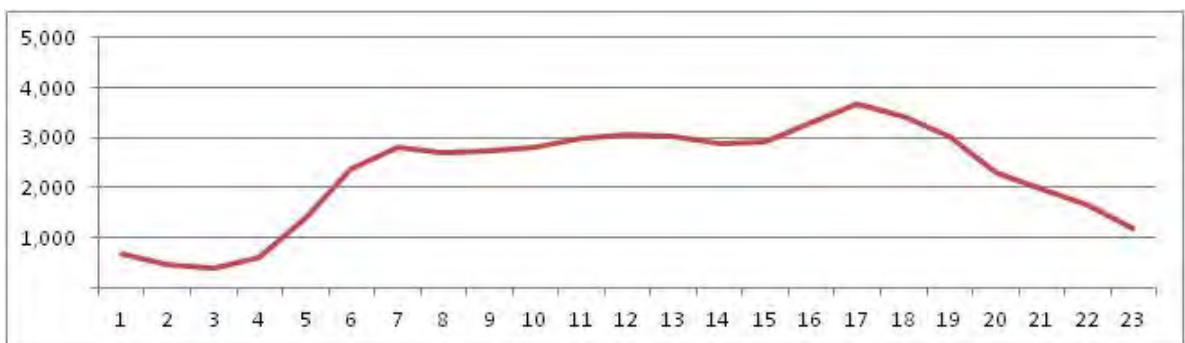

No.	Point	Towards
114	Av.Brasil Km 30,4	Centro

[Location]

[Weekday]

[Weekend]