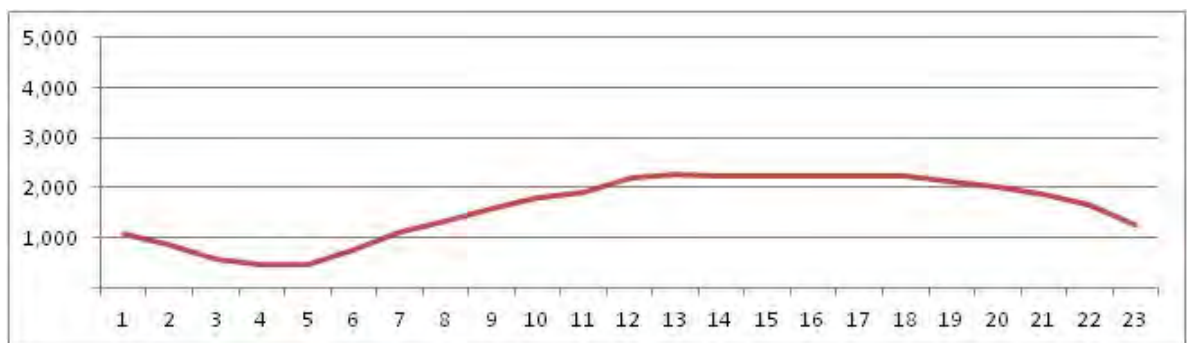

[Weekend]

No.	Point	Towards
129	Av.Borges de Medeiros Próx 2.225	Centro

[Location]

[Weekday]

[Weekend]

No.	Point	Towards
130	Auto Estrada Lagoa-Barra	Barra

[Location]

[Weekday]