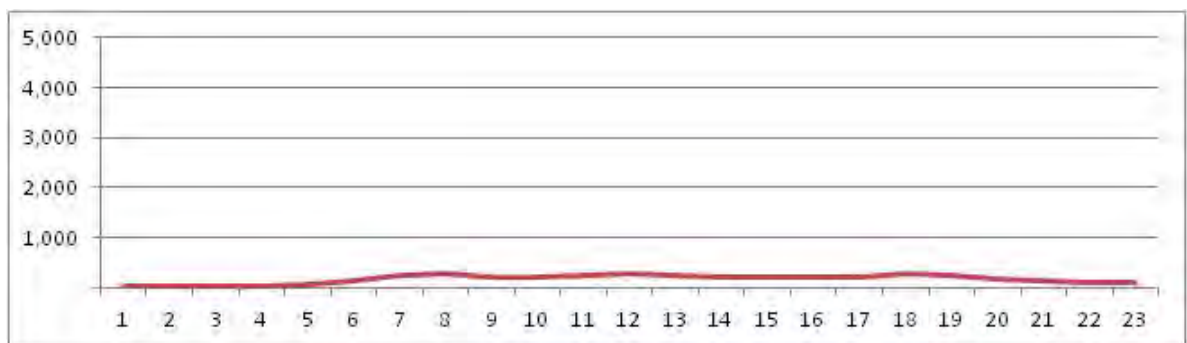

[Weekend]

No.	Point	Towards
227	Estr. Água Branca, 421	Deodoro

[Location]

[Weekday]

[Weekend]

No.	Point	Towards
228	Estr. Água Branca,372	Bangu

[Location]

[Weekday]