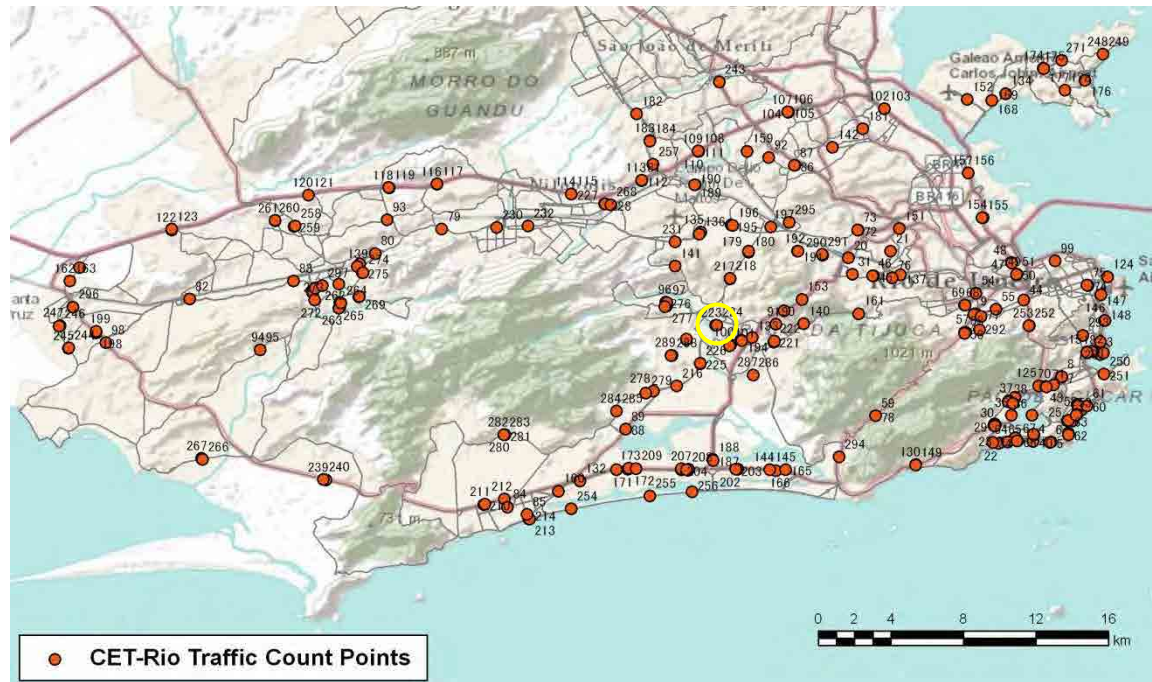

[Weekend]

No.	Point	Towards
223	Estr. Tindiba, 1103	Pechincha

[Location]

[Weekday]

[Weekend]

No.	Point	Towards
224	Estr. Tindiba, 1103	Taquara

[Location]

[Weekday]