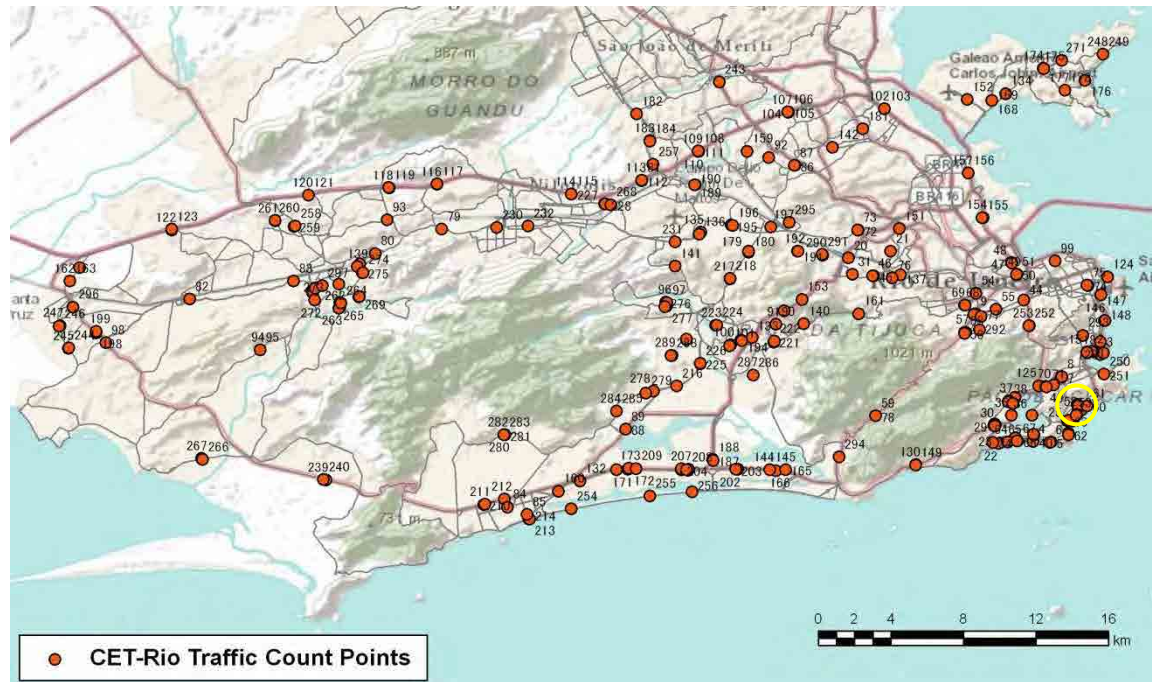

No.	Point	Towards
39	Rua Barao da Torre proximo ao n408	

[Location]

[Weekday]

[Weekend]

No.	Point	Towards
40	Rua Maria Quiteria proximo ao n74	

[Location]

[Weekday]

[Weekend]

No.	Point	Towards
41	Av Nossa Sra de Copacabana prox ao n574A	

[Location]

[Weekday]

[Weekend]

No.	Point	Towards
42	Rua Siqueira Campos proximo ao n53	

[Location]

[Weekday]

[Weekend]