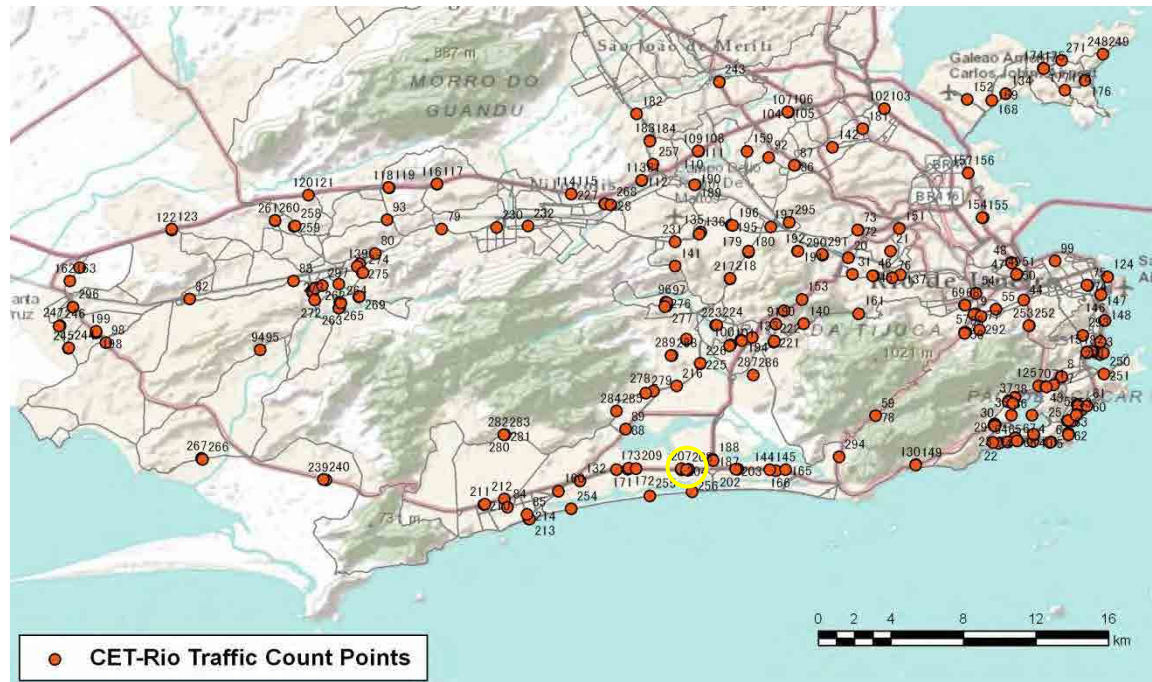

[Weekend]

No.	Point	Towards
207	Américas,6800	Lateral-Recreio

[Location]

[Weekday]

[Weekend]

No.	Point	Towards
208	Américas,7700	Central-Centro

[Location]

[Weekday]