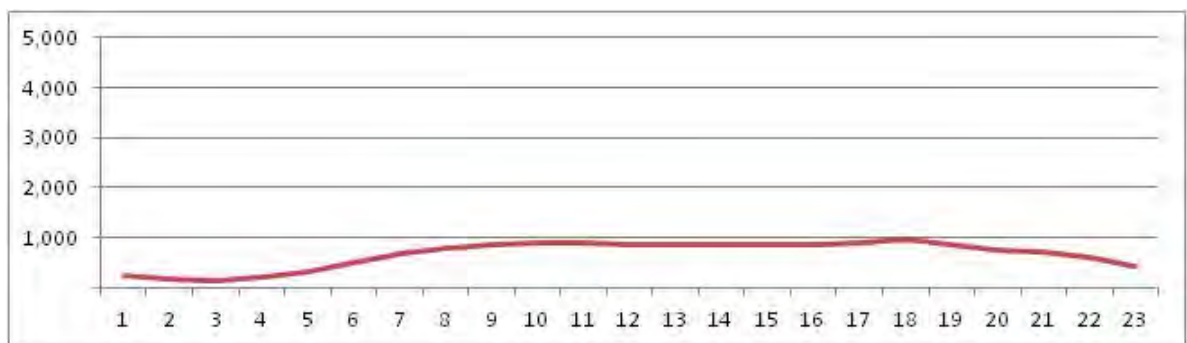

No.	Point	Towards
198	Felipe Cardoso,802	P. Guaratiba

[Location]

[Weekday]

[Weekend]