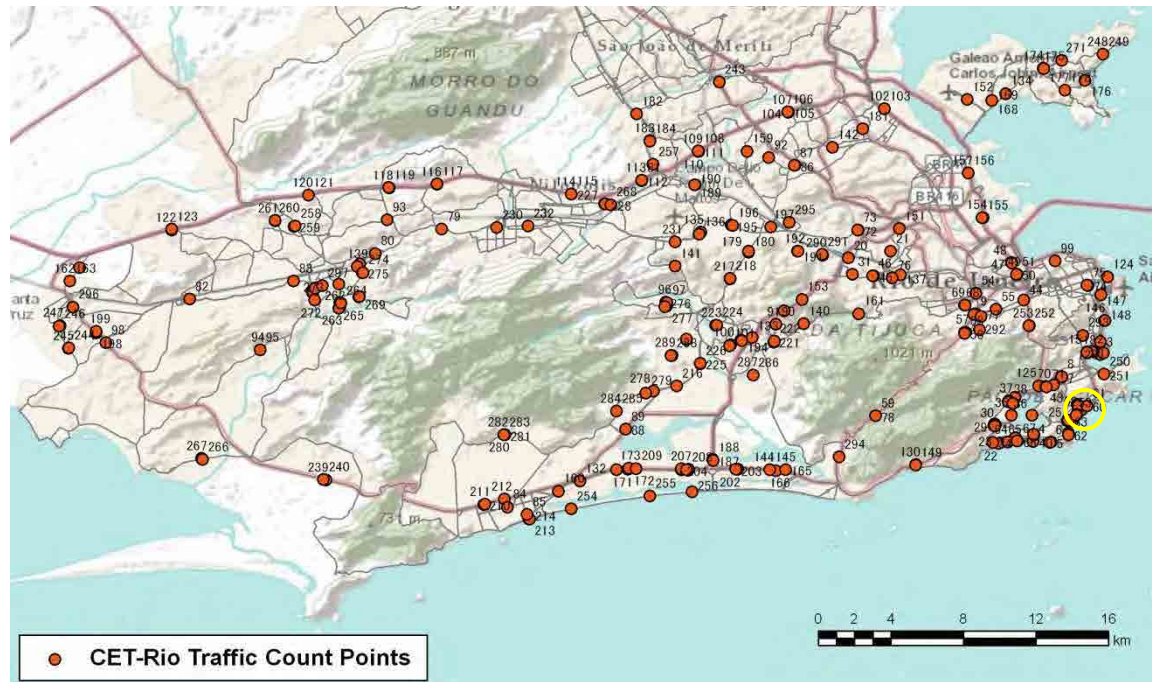

No.	Point	Towards
14	Av. Atlantica prox. n2302	Leme

[Location]