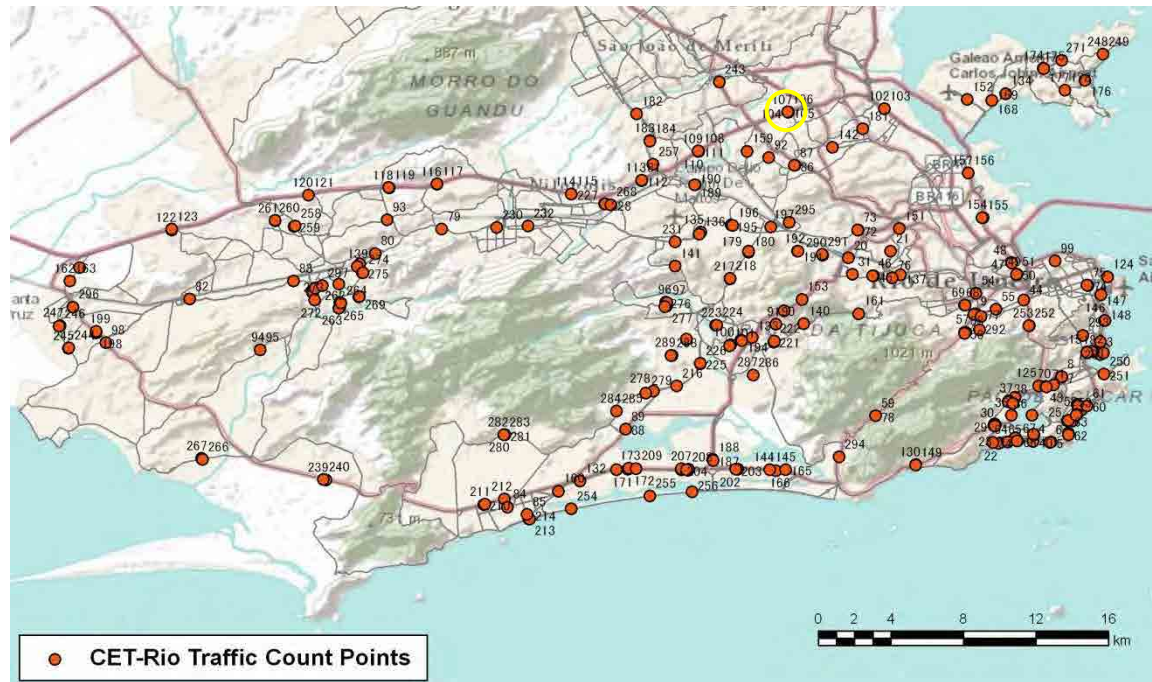

[Weekend]

No.	Point	Towards
103	Av. Brasil Km 12,8	Pista Lateral Sentido Santa Cruz

[Location]

[Weekday]

[Weekend]

No.	Point	Towards
104	Av. Brasil Km 18,8	Pista Central Sentido Centro

[Location]

[Weekday]

[Weekend]

No.	Point	Towards
105	Av. Brasil Km 18,8	Pista Central Sentido Santa Cruz

[Location]

[Weekday]

[Weekend]

No.	Point	Towards
106	Av. Brasil Km 18,8	Pista Lateral Sentido Santa Cruz

[Location]

[Weekday]