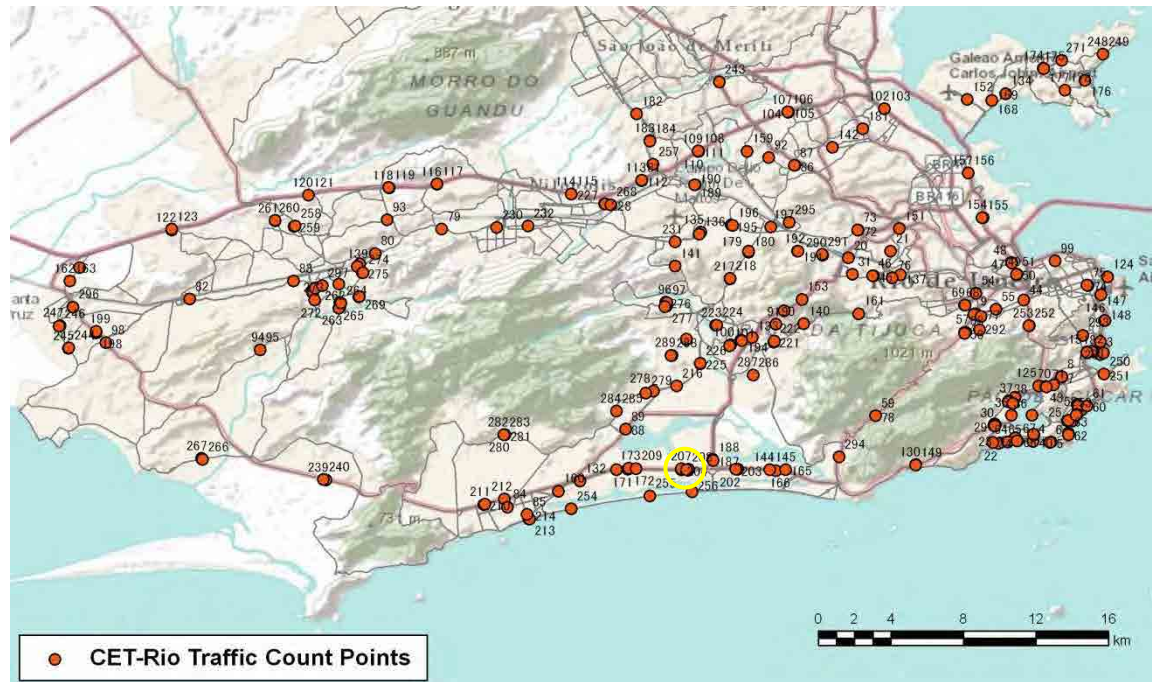

No.	Point	Towards
205	Américas,6700	Central-Recreio

[Location]