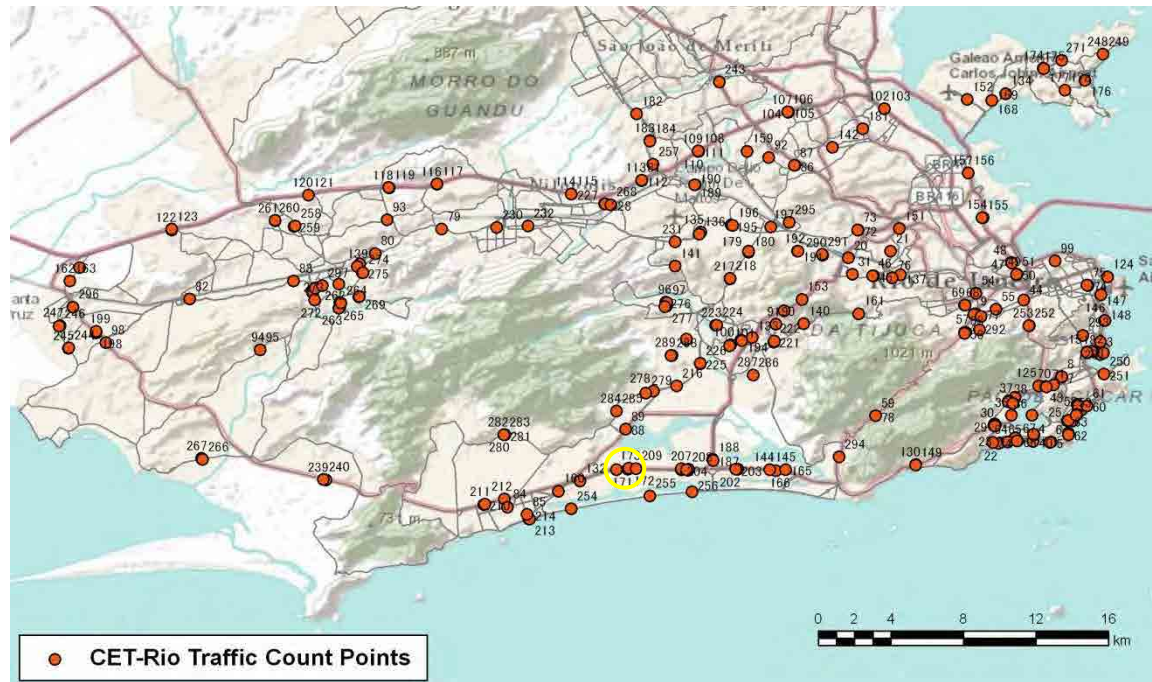

[Weekend]

No.	Point	Towards
171	Américas,9650	Central-Centro

[Location]

[Weekday]

[Weekend]

No.	Point	Towards
172	Américas,9650	Lateral-Recreio

[Location]

[Weekday]