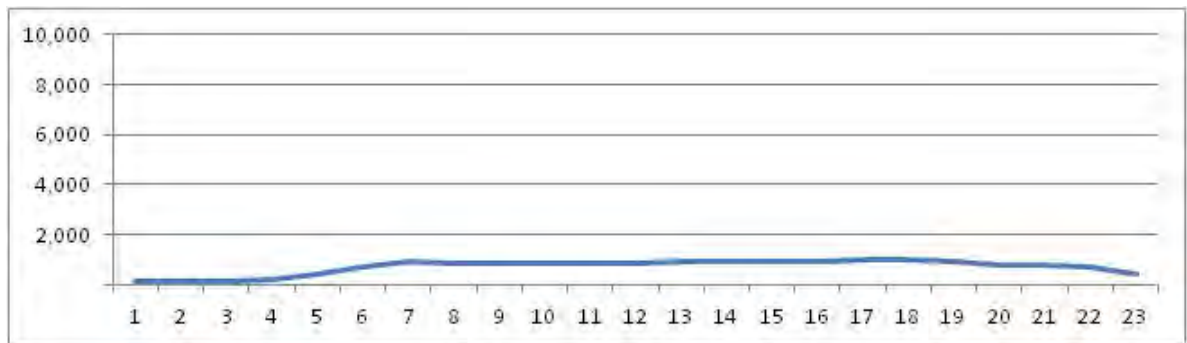

No.	Point	Towards
87	Av. Monsenhor Felix, prox rua Turiana	Madureira

[Location]

[Weekday]

[Weekend]