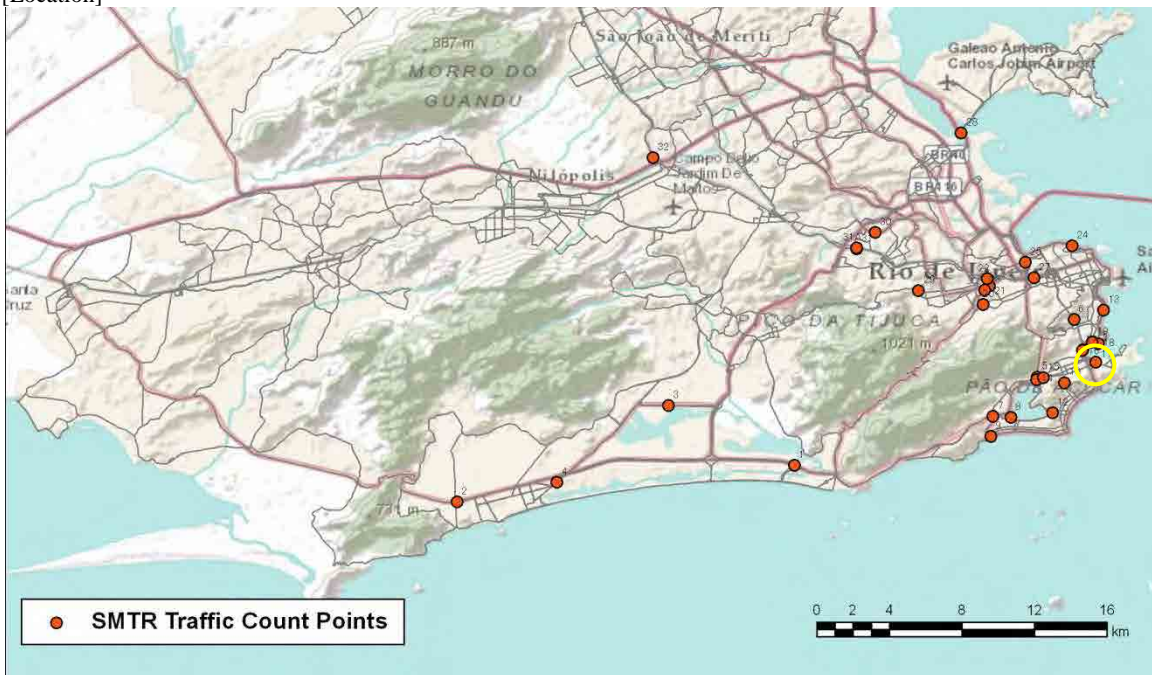

Post	Local	Volumetric count	
		Date	Duration
11	Av Venceslau Bras	21/09/2011	06:00 - 09:59

[Location]