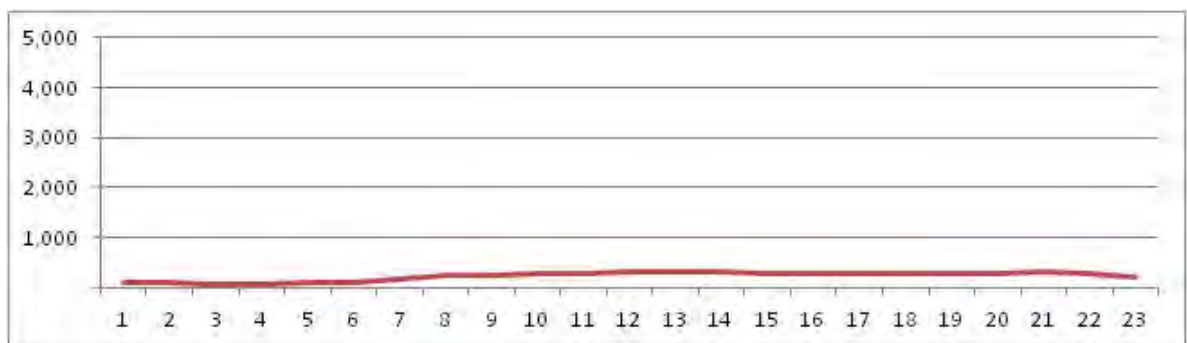

[Weekend]

No.	Point	Towards
219	André Rocha,2630	Curicica

[Location]

[Weekday]

[Weekend]

No.	Point	Towards
220	André Rocha,2630	Taquara

[Location]

[Weekday]