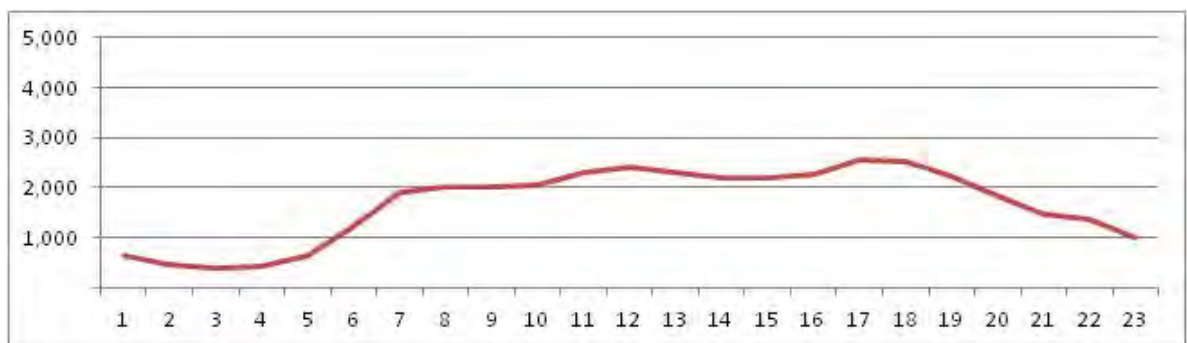

[Weekend]

No.	Point	Towards
111	Av. Brasil, Km 24,3	Pista Central Sentido Santa Cruz

[Location]

[Weekday]

[Weekend]

No.	Point	Towards
112	Av. Brasil, Km 28,0	Centro

[Location]

[Weekday]