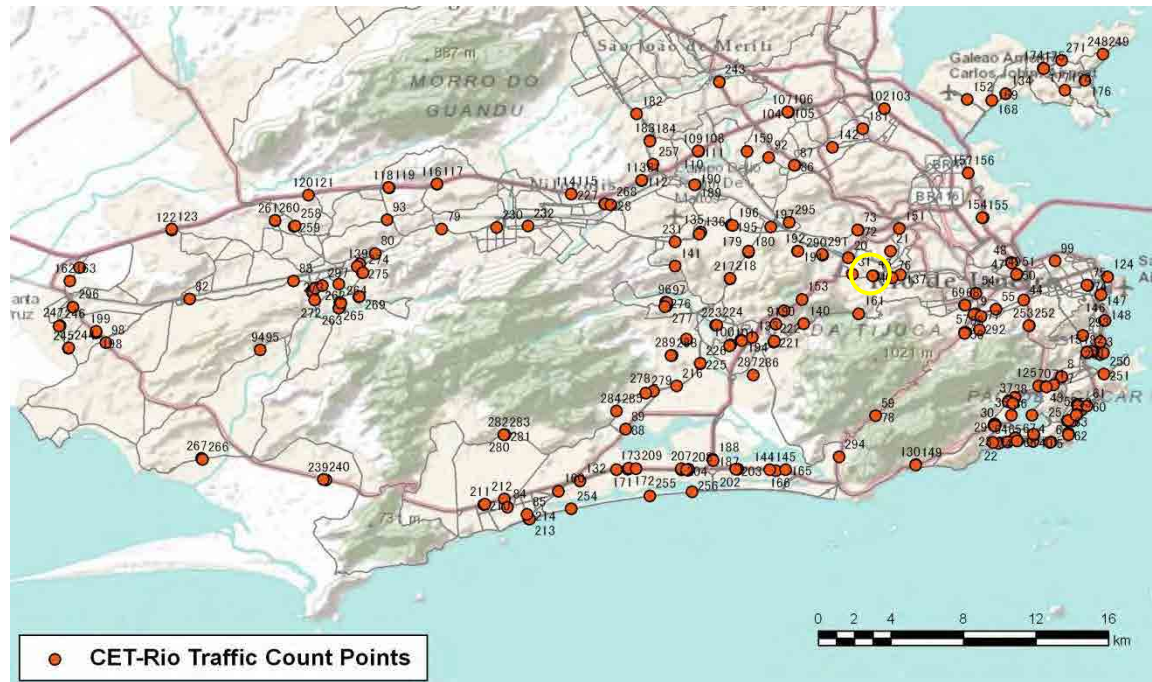

No.	Point	Towards
46	Rua Dias da Cruz prox. n384	Meier

[Location]