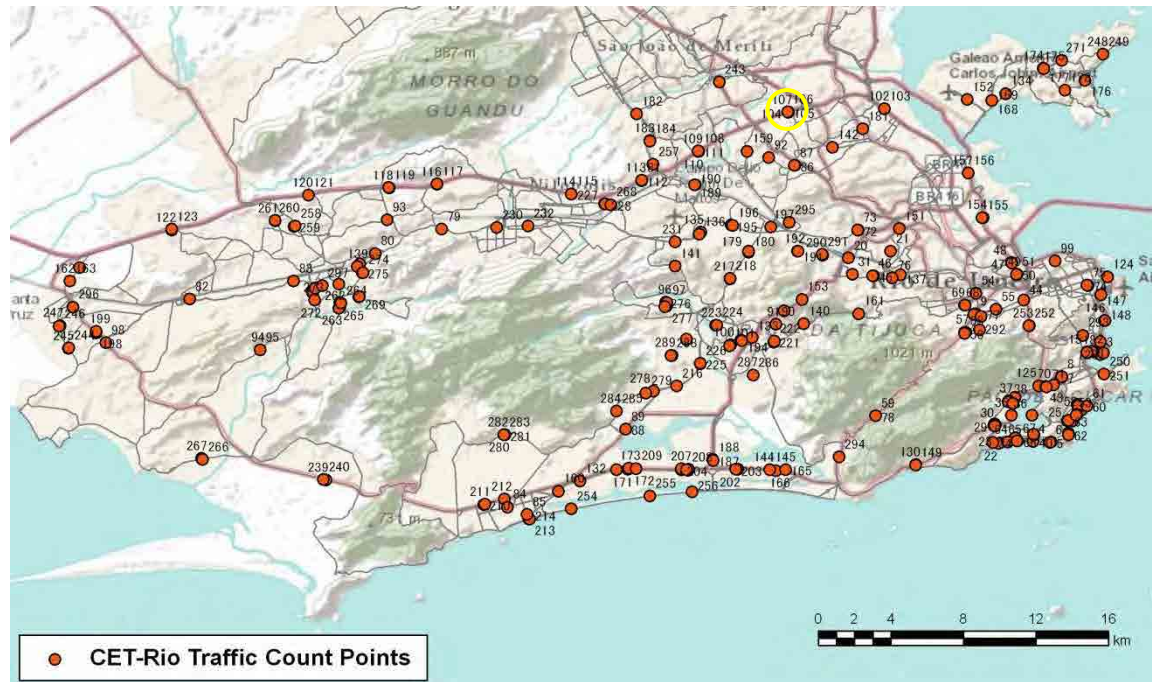

[Weekend]

No.	Point	Towards
105	Av. Brasil Km 18,8	Pista Central Sentido Santa Cruz

[Location]

[Weekday]

[Weekend]

No.	Point	Towards
106	Av. Brasil Km 18,8	Pista Lateral Sentido Santa Cruz

[Location]

[Weekday]