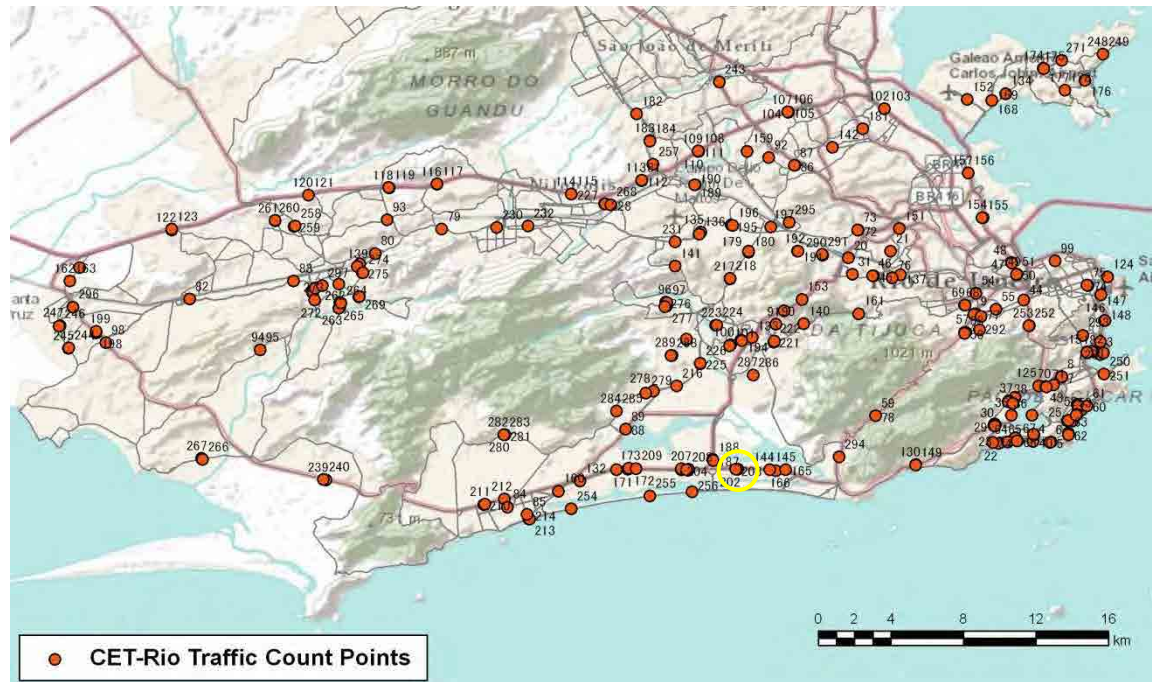

[Weekend]

No.	Point	Towards
199	Felipe Cardoso,777	Av.Brasil

[Location]

[Weekday]

[Weekend]

No.	Point	Towards
200	Américas,3979	Central-Centro

[Location]

[Weekday]