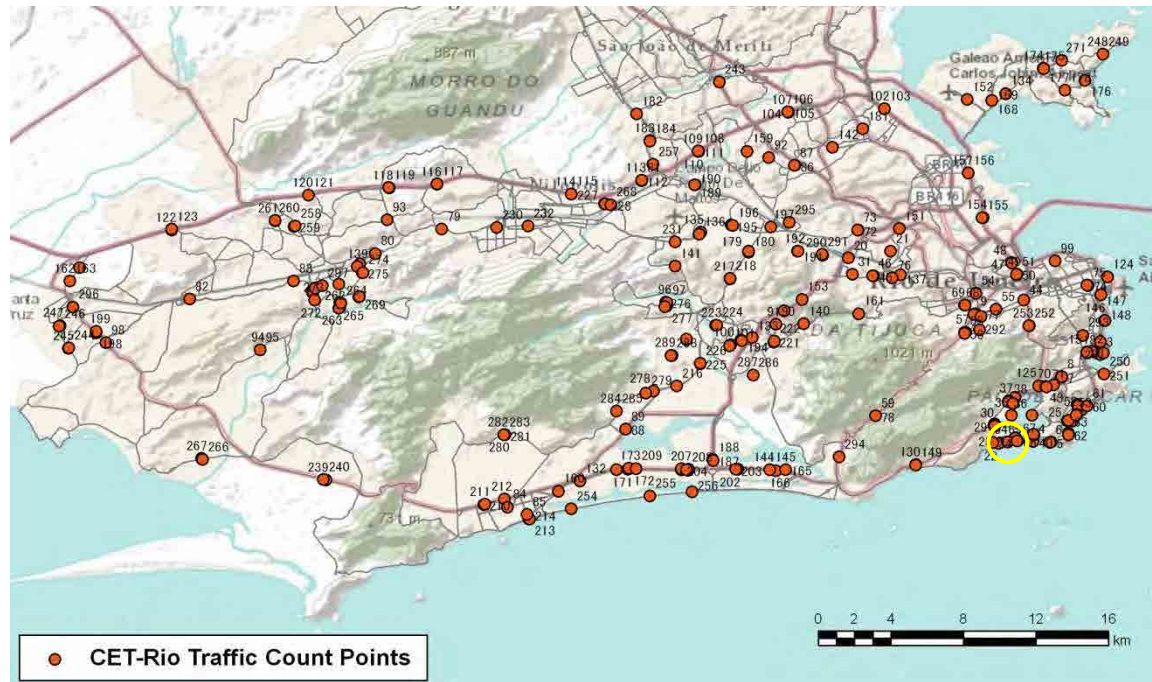

No.	Point	Towards
29	Av. Rodrigo Otavio proximo a R. Artur Artu Araripe	

[Location]

[Weekday]

[Weekend]

No.	Point	Towards
30	R Visconde de Albuquerque proximo ao n1228	

[Location]

[Weekday]

[Weekend]

No.	Point	Towards
31	Rua Dias da Cruz proximo ao n827	

[Location]

[Weekday]

[Weekend]

No.	Point	Towards
32	Av Gal San Martin prox. Av Borges de Medeiros	

[Location]

[Weekday]

[Weekend]

No.	Point	Towards
33	Av Borges de Medeiros proximo ao n179	

[Location]

[Weekday]

[Weekend]

No.	Point	Towards
34	Av Gal San Martin proximo ao n1159	

[Location]

[Weekday]

[Weekend]