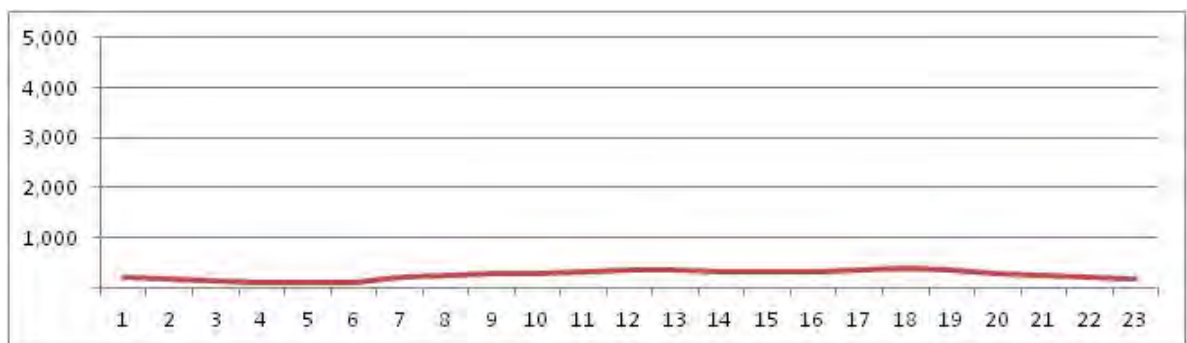

No.	Point	Towards
57	R Conde de Bonfim prox. n-690	Usina

[Location]

[Weekday]

[Weekend]

No.	Point	Towards
58	R Conde de Bonfim prox n-719	Saens Pena

[Location]

[Weekday]

[Weekend]