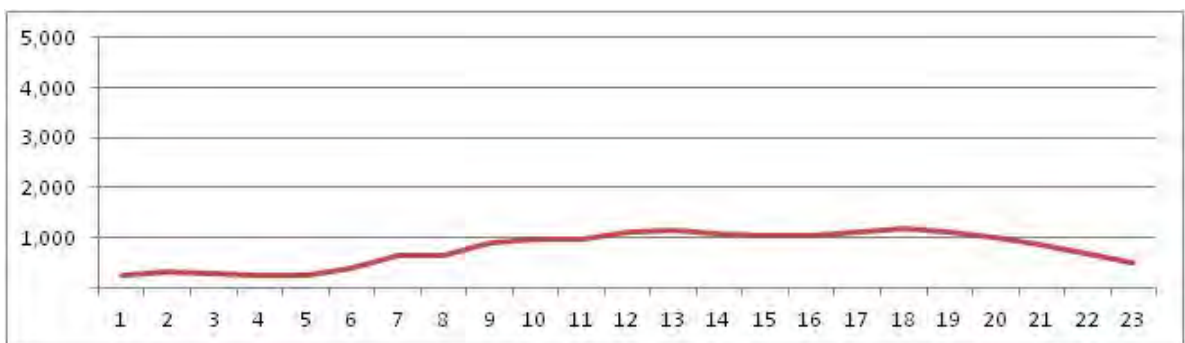

No.	Point	Towards
43	R. Visc de Silva prox. n146	Humaita

[Location]

[Weekday]

[Weekend]

No.	Point	Towards
44	R Joao Paulo I prox R do Matoso e Dr Satamini	

[Location]

[Weekday]

[Weekend]