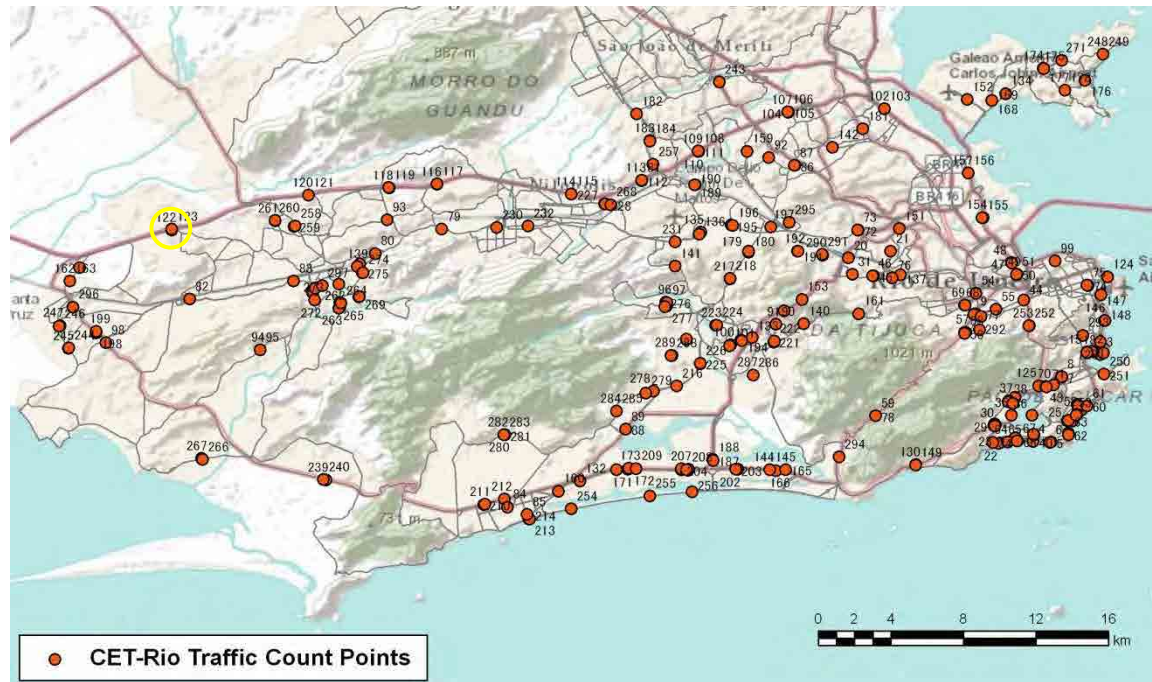

[Weekend]

No.	Point	Towards
121	Av. Brasil, Km 45	Santa Cruz

[Location]

[Weekday]

[Weekend]

No.	Point	Towards
122	Av. Brasil, Km 54,4	Centro

[Location]

[Weekday]