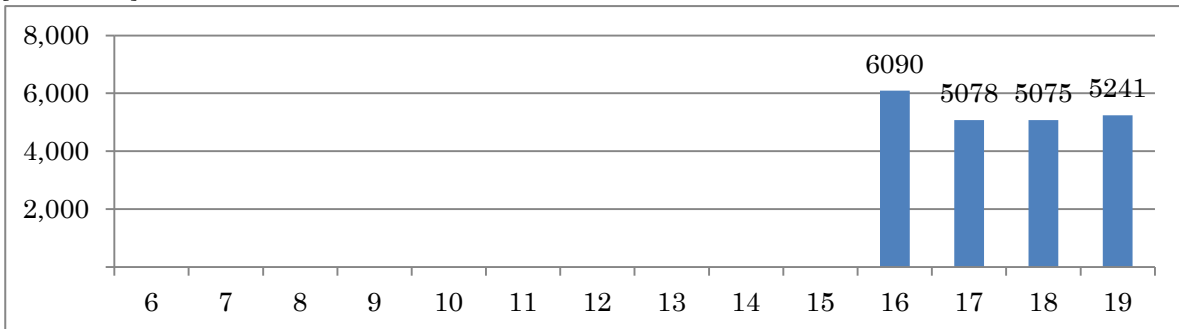

[Location]

[001 - Centro]

[002 - Lagoa]

Post	Local	Volumetric count	
		Date	Duration
6	TunelSantaBarbara	28/09/2011	06:00- 19:59

[Location]

[001 - Centro]

[002 - Botafogo]

Post	Local	Volumetric count	
		Date	Duration
7	PrabaSibelius	20/09/2011	06:00- 09:59