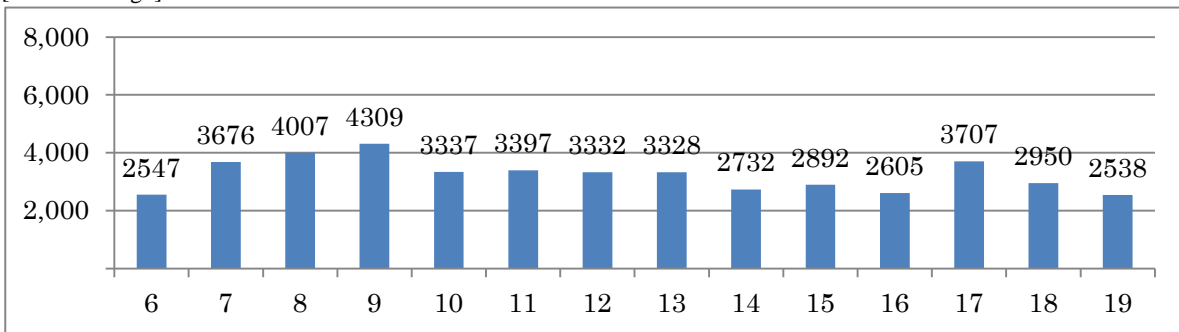

[Location]

[001 - Centro]

[002 - Lagoa]

Post	Local	Volumetric count	
		Date	Duration
6	TunelSantaBarbara	28/09/2011	06:00- 19:59

[Location]

[001 - Centro]

[002 - Botafogo]

Post	Local	Volumetric count	
		Date	Duration
7	PrabaSibelius	20/09/2011	06:00- 09:59