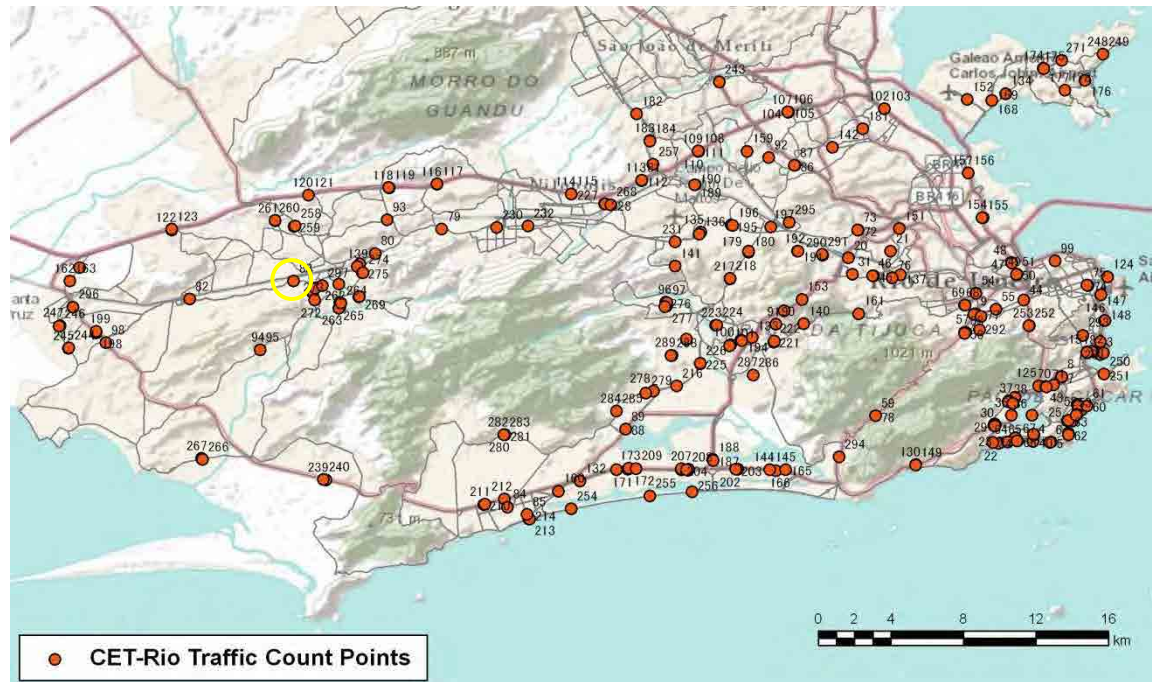

No.	Point	Towards
83	Av. Cesario de Mello, prox n 4.408	Bangu

[Location]