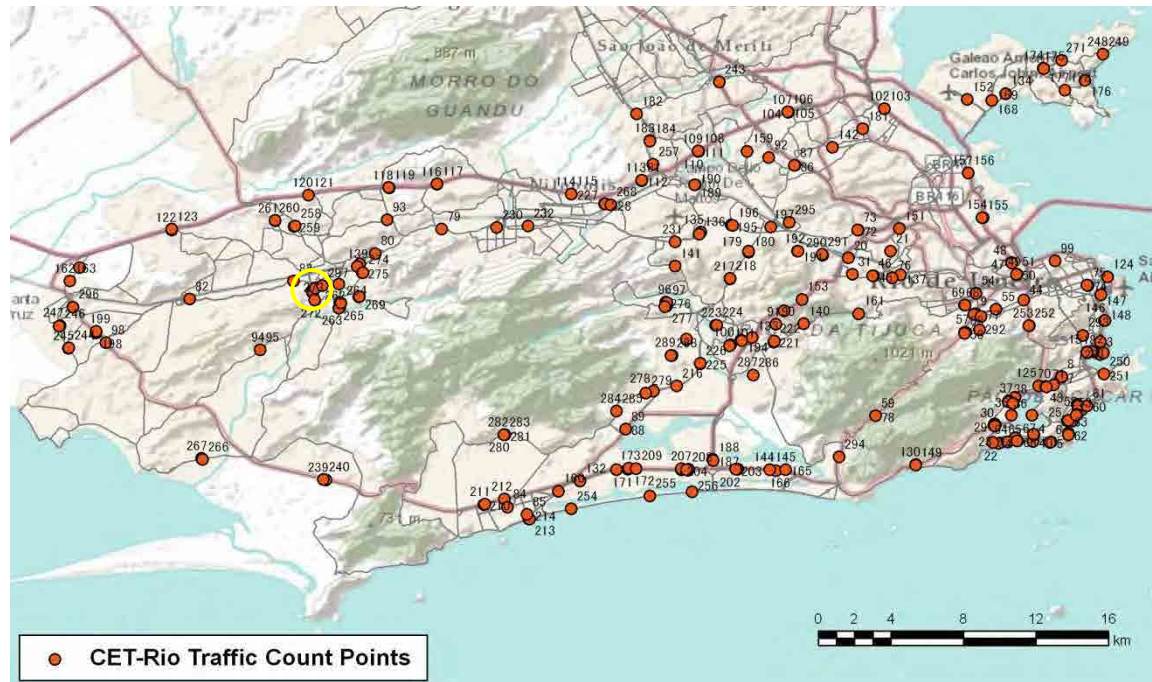

No.	Point	Towards
233	Estr. Monteiro, 206	Cantagalo

[Location]