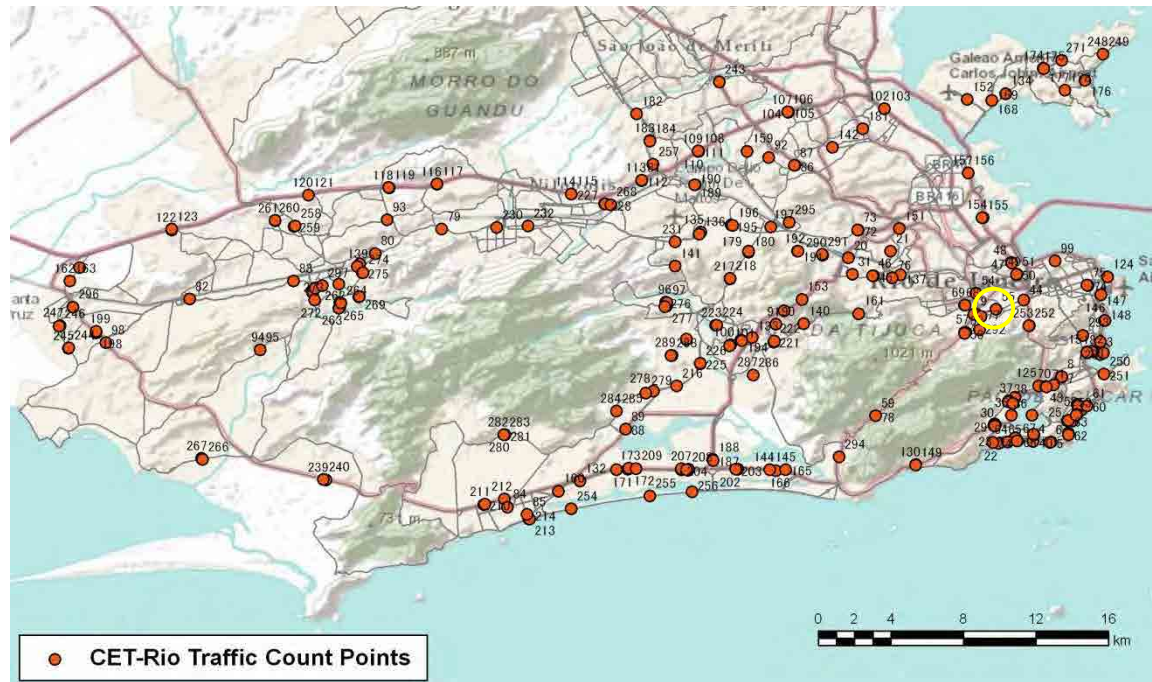

No.	Point	Towards
77	R. Conde de Bonfim próx. nº370	Usina

[Location]