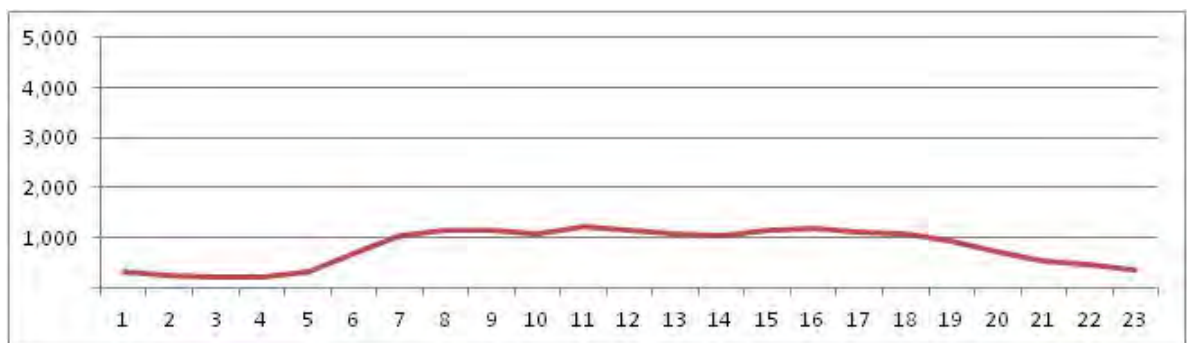

No.	Point	Towards
102	Av Brasil km 12,8	Pista Central Sentido Santa Cruz

[Location]

[Weekday]

[Weekend]