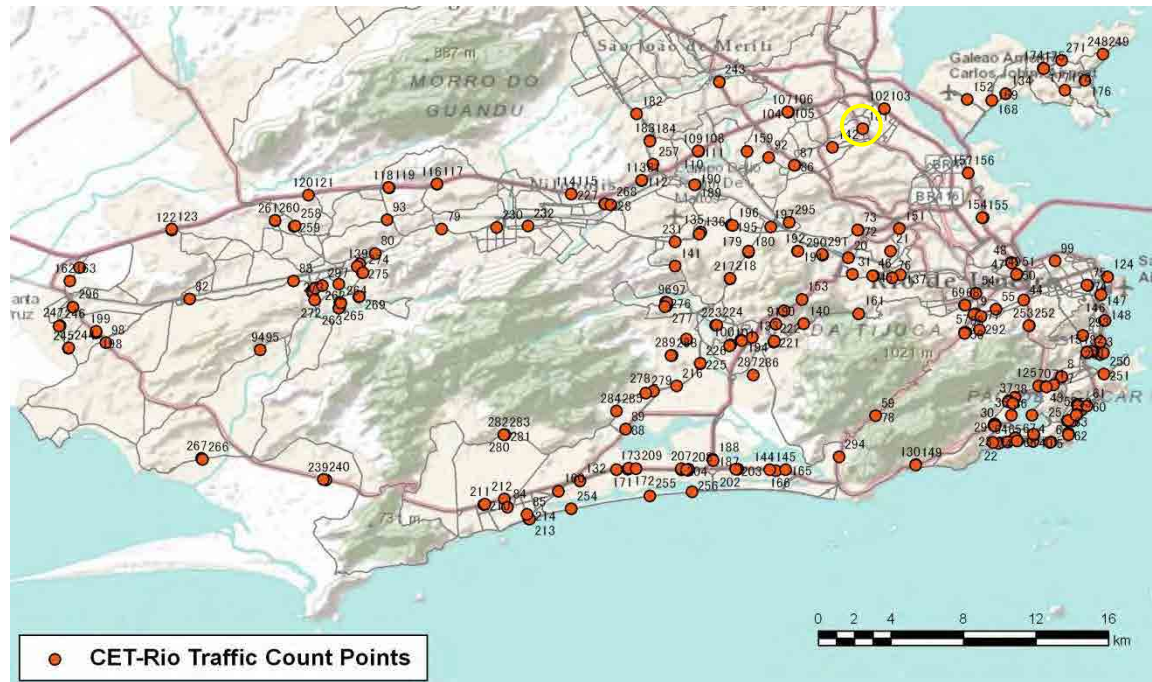

No.	Point	Towards
181	Bento Cardoso,835	Parada Lucas

[Location]