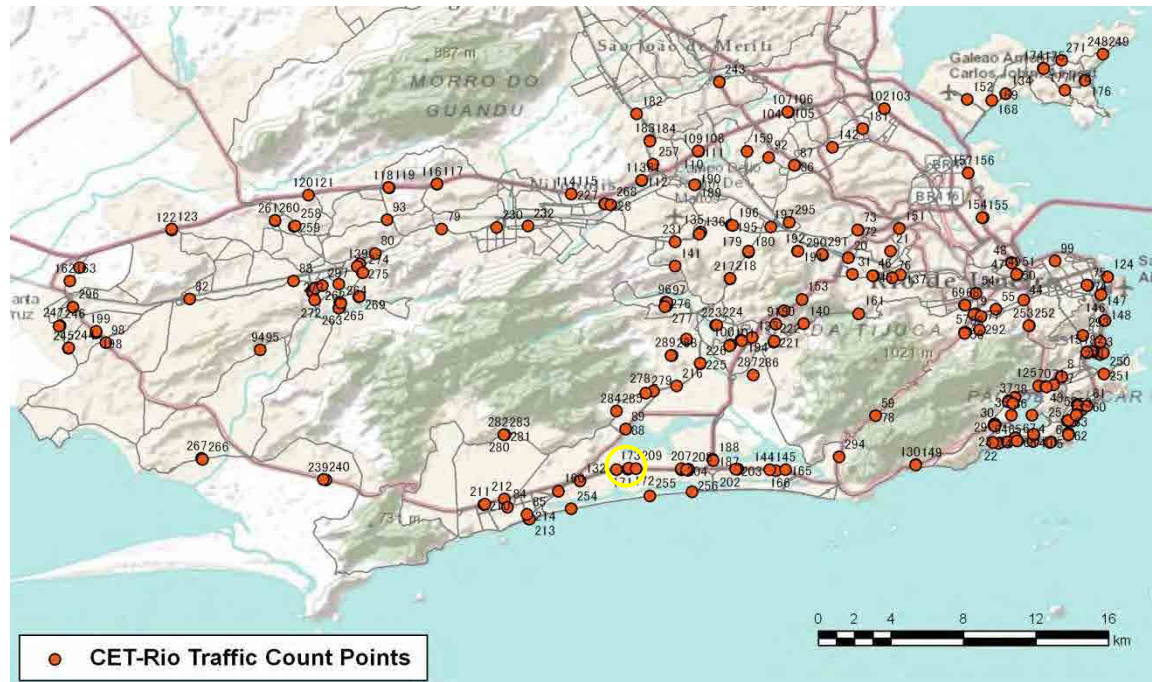

No.	Point	Towards
173	Américas,9650	Central-Recreio

[Location]