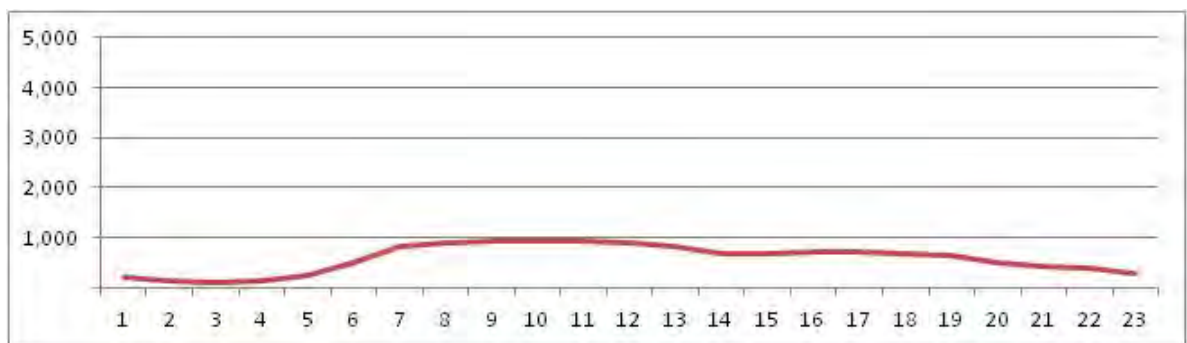

[Weekend]

No.	Point	Towards
103	Av. Brasil Km 12,8	Pista Lateral Sentido Santa Cruz

[Location]

[Weekday]

[Weekend]

No.	Point	Towards
104	Av. Brasil Km 18,8	Pista Central Sentido Centro

[Location]

[Weekday]