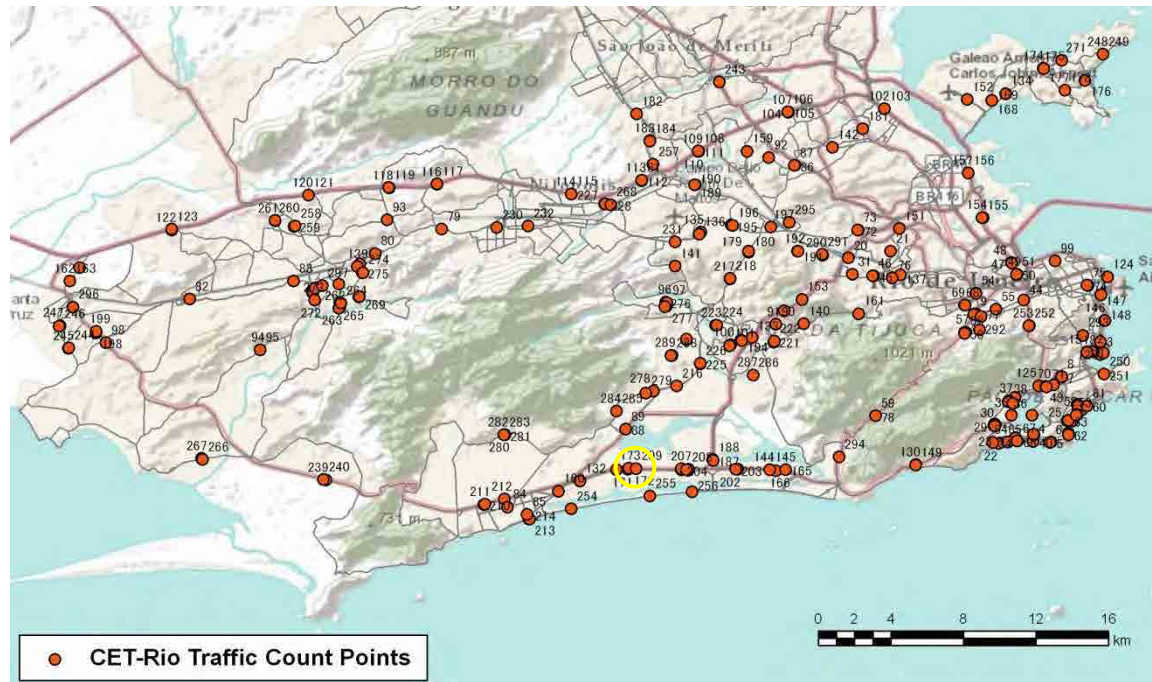

No.	Point	Towards
209	Américas,7700	Central-Recreio

[Location]