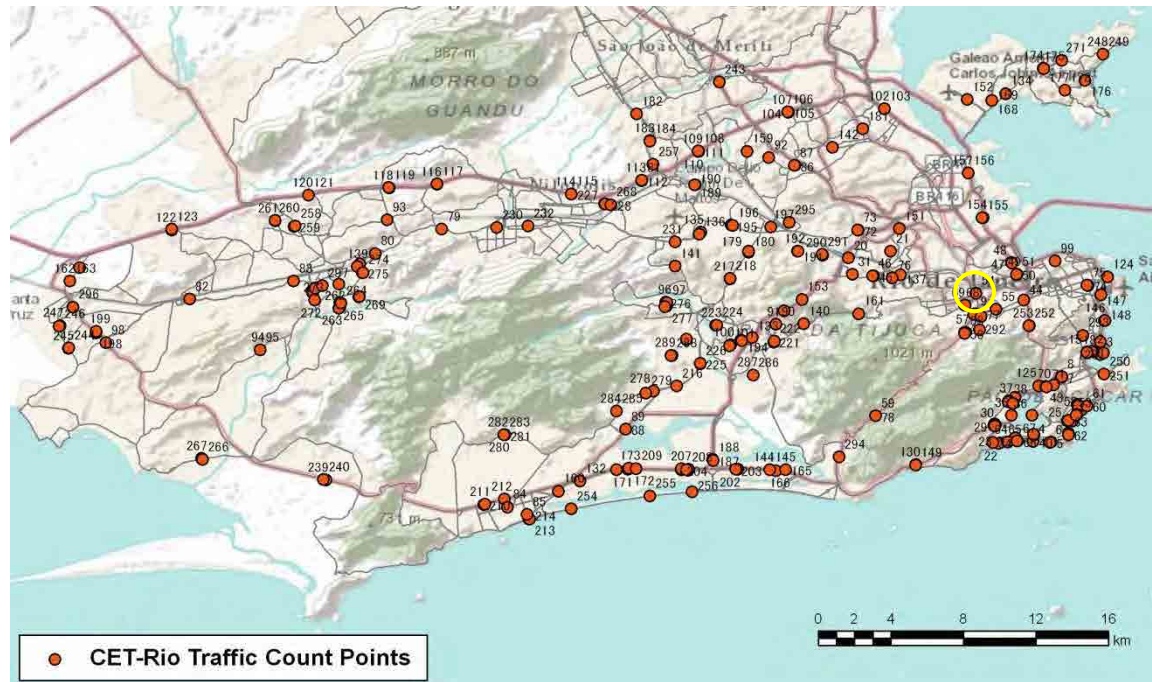

No.	Point	Towards
51	R. Figueira de Mello x Av. Pedro II	

[Location]

[Weekday]

[Weekend]

No.	Point	Towards
52	Av Atlantica proximo n-2616	Ipanema

[Location]

[Weekday]

[Weekend]

No.	Point	Towards
53	Av Atlantica proximo n-2616	Leme

[Location]

[Weekday]

[Weekend]

No.	Point	Towards
54	R Sao Francisco Xavier prox. a Pca Maracana	

[Location]

[Weekday]

[Weekend]