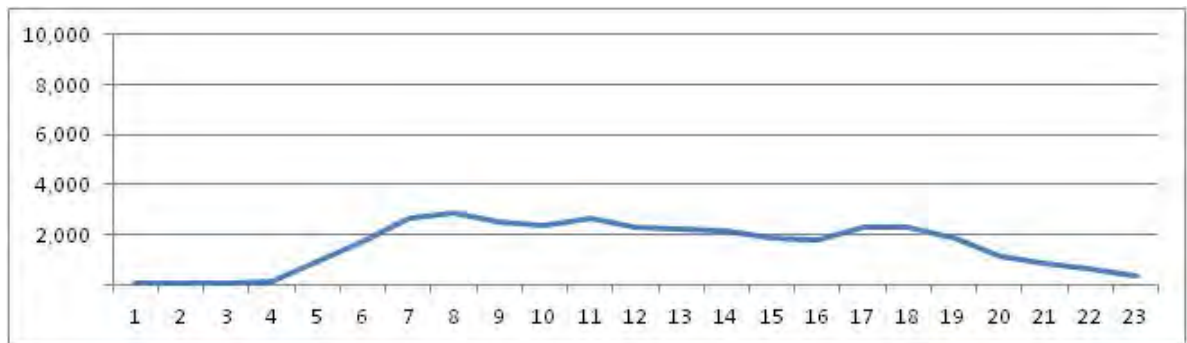

[Weekend]

No.	Point	Towards
123	Av. Brasil, Km 54,4	Santa Cruz

[Location]

[Weekday]

[Weekend]

No.	Point	Towards
124	Av. Pres. Kubitschek	Aterro

[Location]

[Weekday]