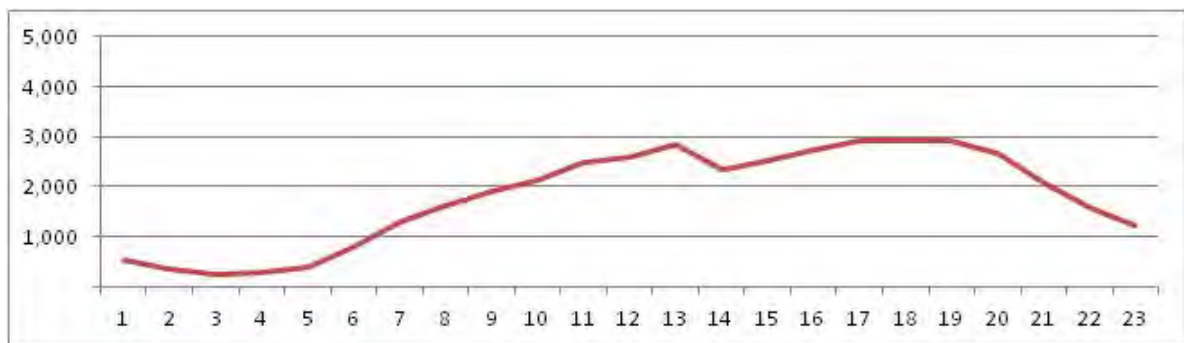

No.	Point	Towards
158	Linha Amarela Km 12,2	Barra

[Location]

[Weekday]

[Weekend]