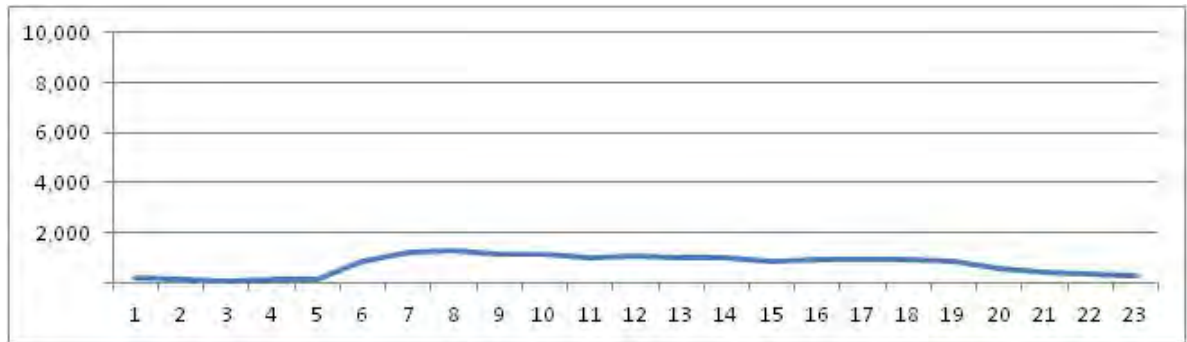

No.	Point	Towards
23	Av Defin Moreira prox n900	Ipanema

[Location]

[Weekday]

[Weekend]