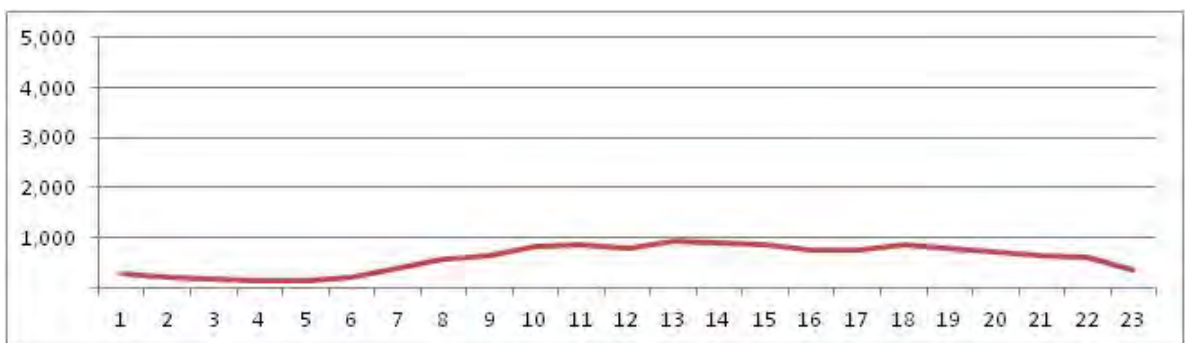

No.	Point	Towards
19	R Pereira Nunes prox ao n17 e a Av Maracana	

[Location]

[Weekday]

[Weekend]

No.	Point	Towards
20	R Goias proximo ao n124	

[Location]

[Weekday]

[Weekend]