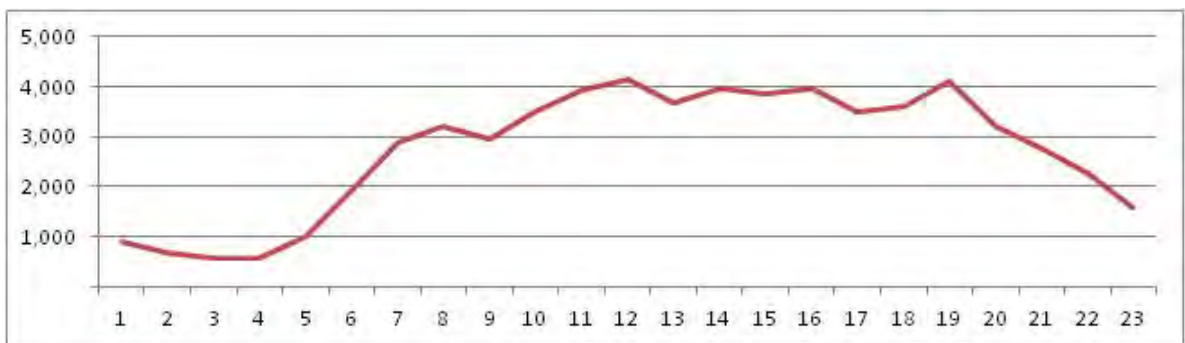

[Weekend]

No.	Point	Towards
157	Linha vermelha Km 5,5	Ilha

[Location]

[Weekday]

[Weekend]

No.	Point	Towards
158	Linha Amarela Km 12,2	Barra

[Location]

[Weekday]