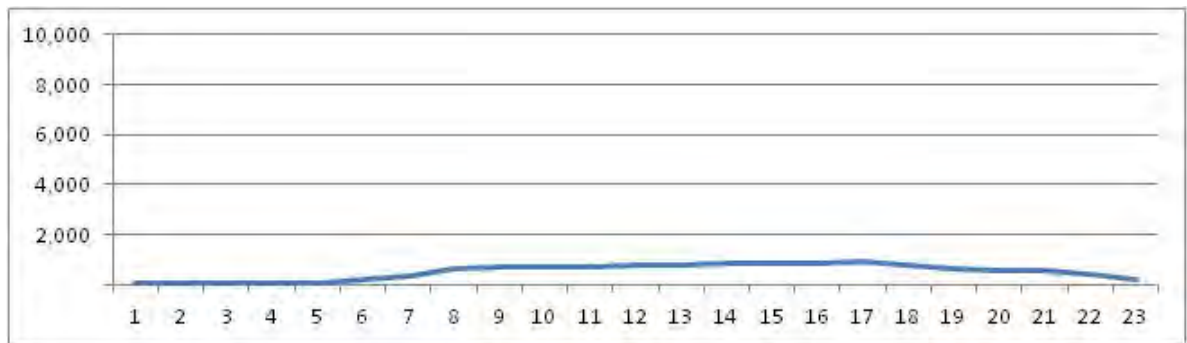

No.	Point	Towards
79	Av. Santa Cruz, prox. n. 8.264	Campo Grande

[Location]

[Weekday]

[Weekend]