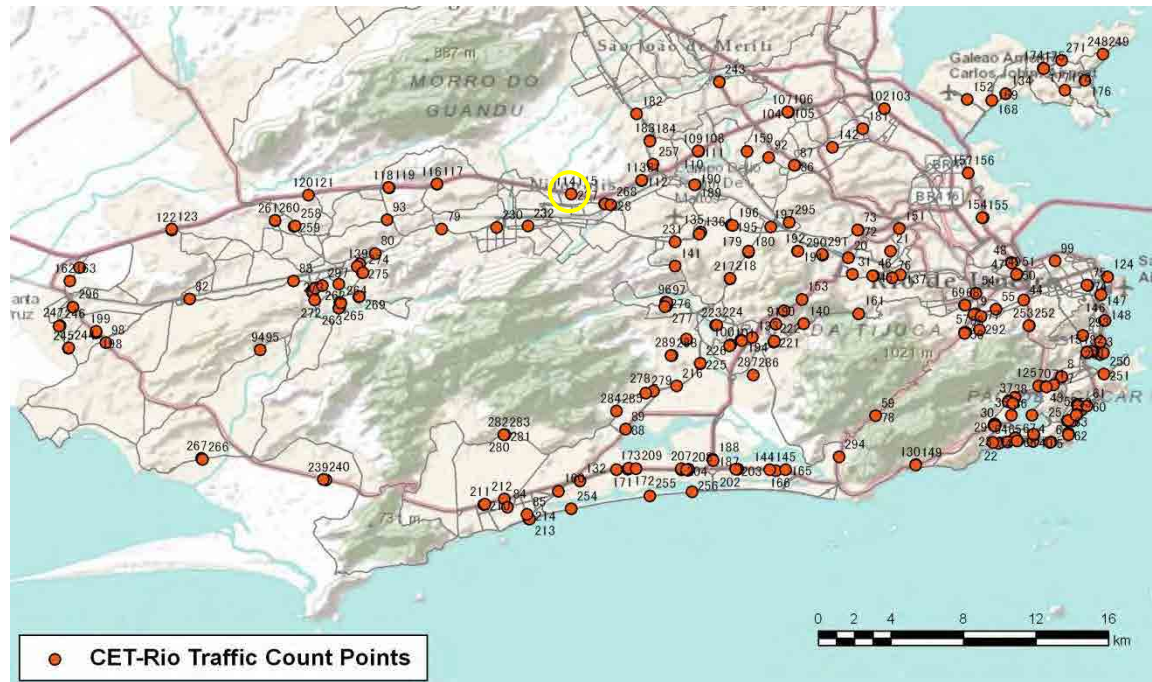

No.	Point	Towards
115	Av.Brasil Km 30,4	Santa Cruz

[Location]