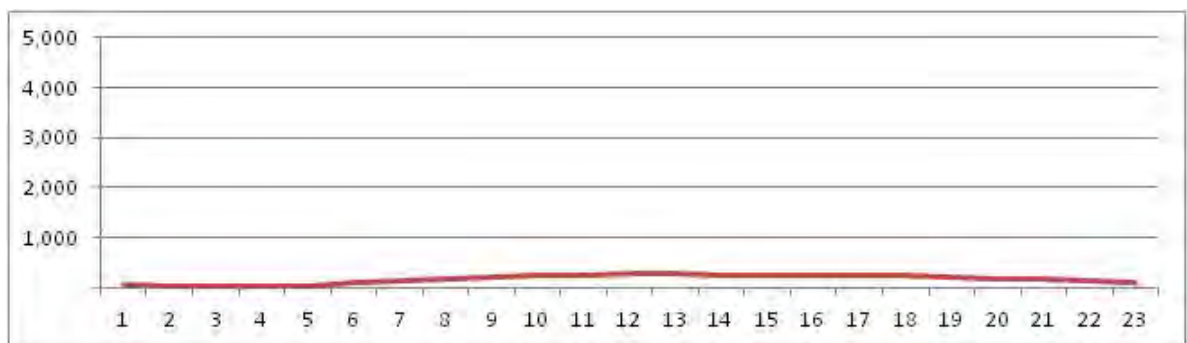

No.	Point	Towards
228	Estr. Água Branca,372	Bangu

[Location]

[Weekday]

[Weekend]