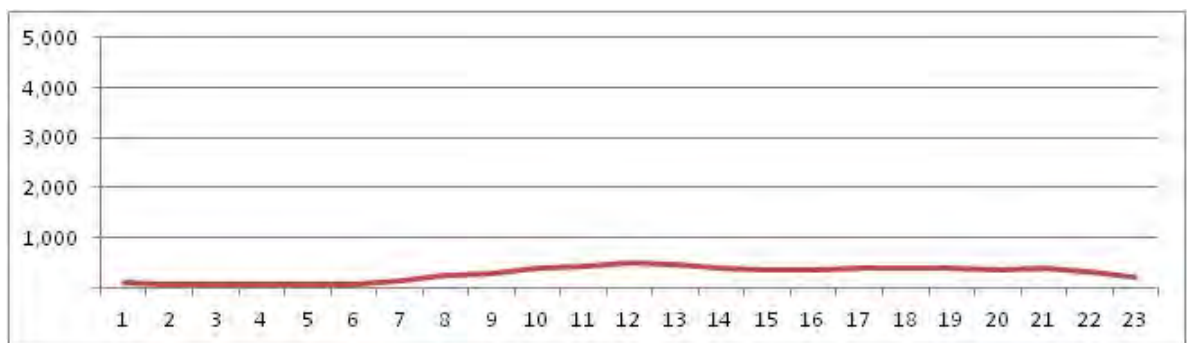

No.	Point	Towards
237	Estr.Cabuçu,615	Campo Grande

[Location]

[Weekday]

[Weekend]