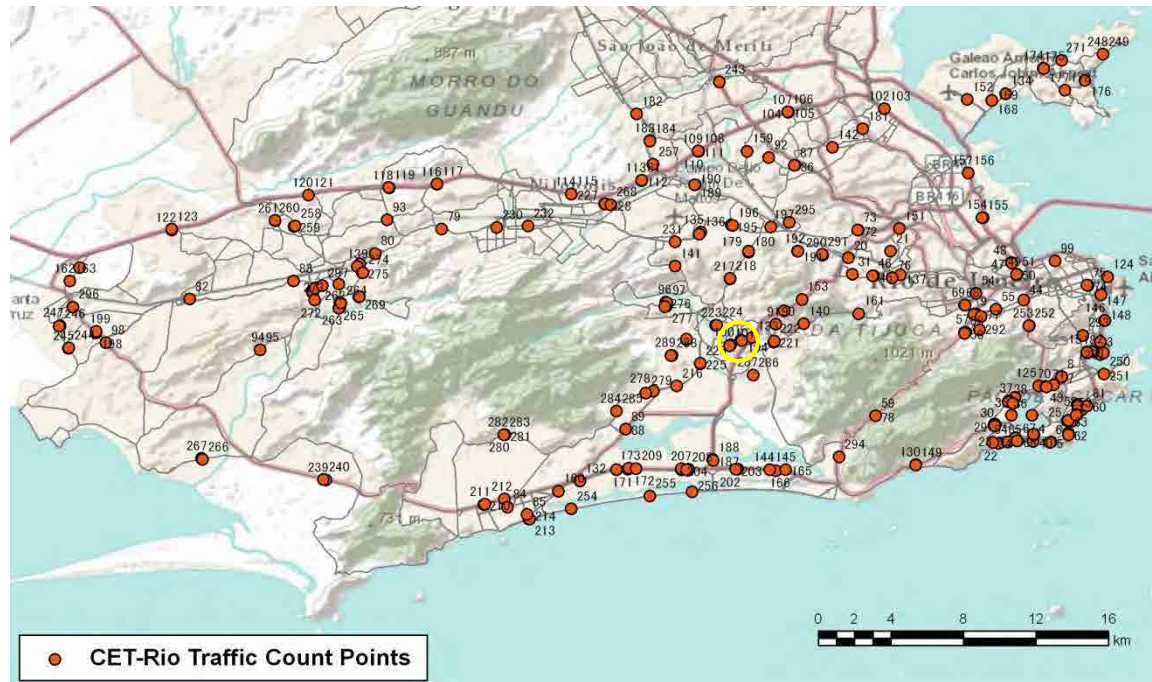

No.	Point	Towards
194	Geremário Dantas,1052	Tanque

[Location]