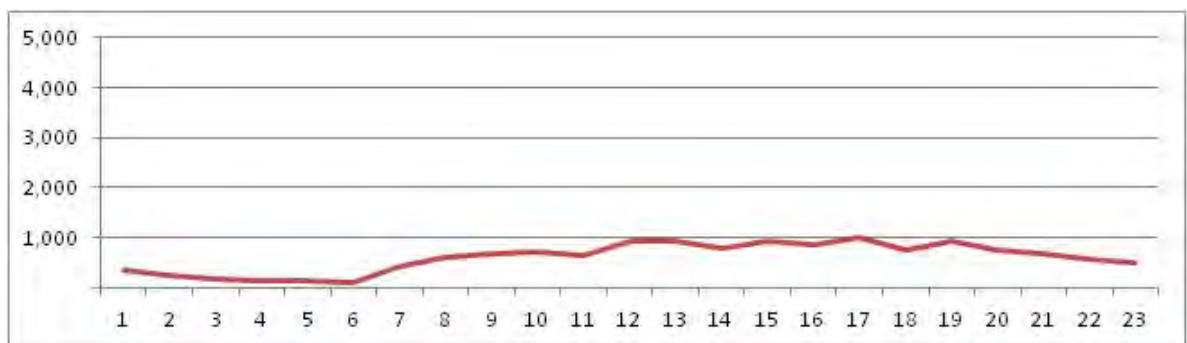

No.	Point	Towards
67	Av Vieira Souto próx. n°718	Arpoador

[Location]

[Weekday]

[Weekend]

No.	Point	Towards
68	Rua Maxwell prox. n- 145 e a R.Gonzaga Bastos	

[Location]

[Weekday]

[Weekend]