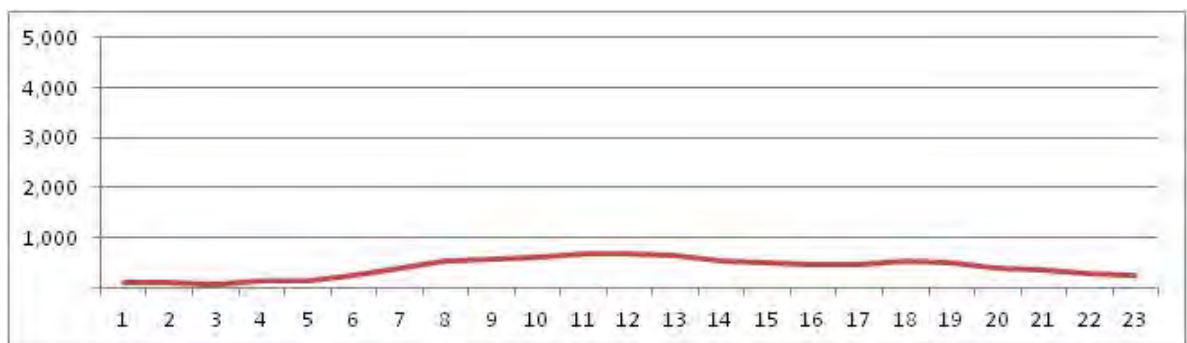

[Weekend]

No.	Point	Towards
135	Av. Jambeiro, próx. 620	V. Valqueire

[Location]

[Weekday]

[Weekend]

No.	Point	Towards
136	Av. Jambeiro, próx. 815	V. Valqueire

[Location]

[Weekday]