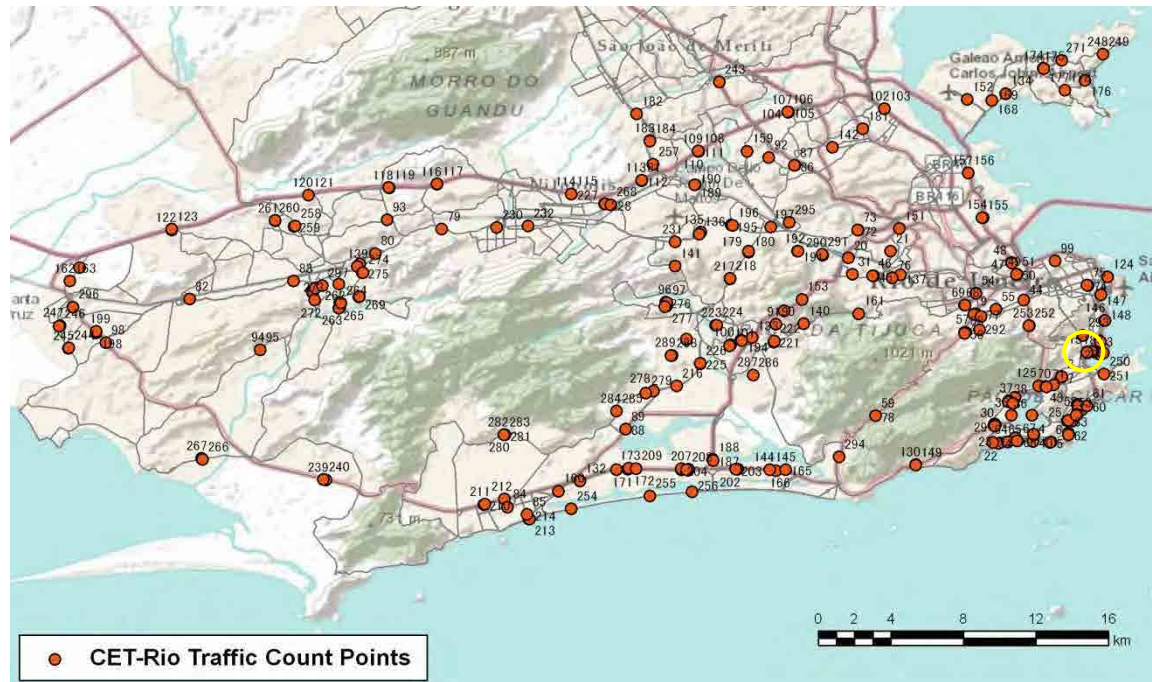

No.	Point	Towards
15	Praia Botafogo prox. n210 e R. Farani	

[Location]

[Weekday]

[Weekend]

No.	Point	Towards
16	Rua BarataRibeiro prox n370 e SiqueiraCampos	

[Location]

[Weekday]

[Weekend]

No.	Point	Towards
17	Rua Siqueira Campos prox n85 e Barata Ribeiro	

[Location]

[Weekday]

[Weekend]

No.	Point	Towards
18	R Farani prox canteiro central Praia Botafogo	

[Location]

[Weekday]

[Weekend]

No.	Point	Towards
19	R Pereira Nunes prox ao n17 e a Av Maracana	

[Location]

[Weekday]

[Weekend]

No.	Point	Towards
20	R Goias proximo ao n124	

[Location]

[Weekday]

[Weekend]