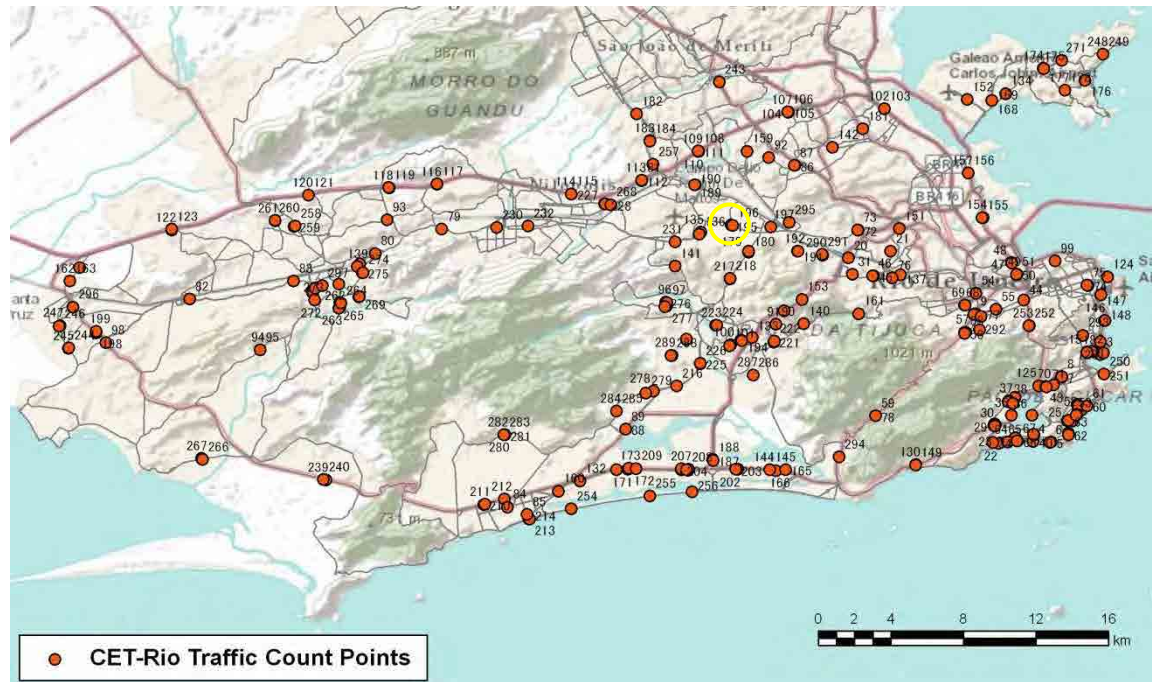

[Weekend]

No.	Point	Towards
195	Estr.Int.Magalhães,635	Campinho

[Location]

[Weekday]

[Weekend]

No.	Point	Towards
196	Estr.Int.Magalhães,610	Sulacap

[Location]

[Weekday]