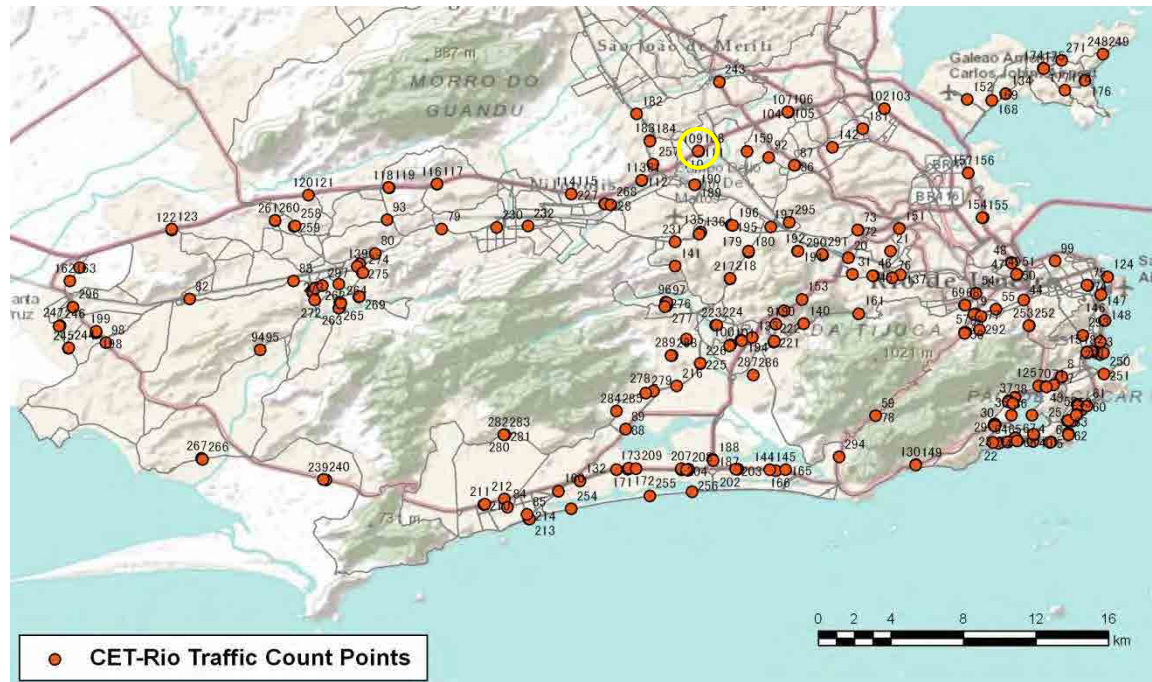

No.	Point	Towards
111	Av. Brasil, Km 24,3	Pista Central Sentido Santa Cruz

[Location]