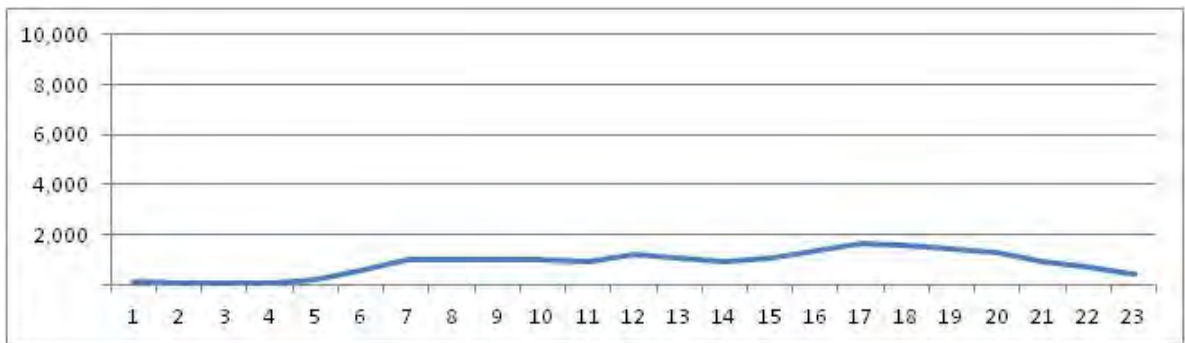

No.	Point	Towards
43	R. Visc de Silva prox. n146	Humaita

[Location]

[Weekday]

[Weekend]

No.	Point	Towards
44	R Joao Paulo I prox R do Matoso e Dr Satamini	

[Location]

[Weekday]

[Weekend]