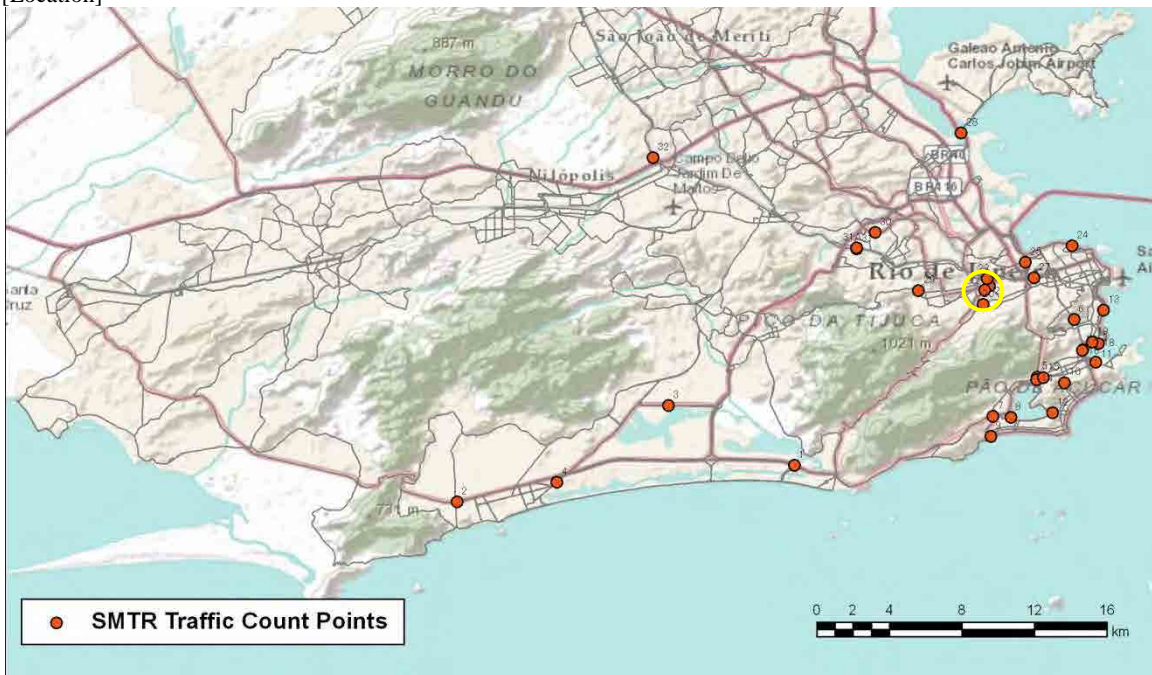

[Location]

[001-Centro]

Post	Local	Volumetric count	
		Date	Duration
24	Perimetral/AvRodriguesAlves	03/10/2011	06:00 - 19:59

[Location]

[001-Pres.Vargas]

Post	Local	Volumetric count	
		Date	Duration
25	AvFranciscoBicalhoalturaLeopoldina	03/10/2011	06:00 - 19:59