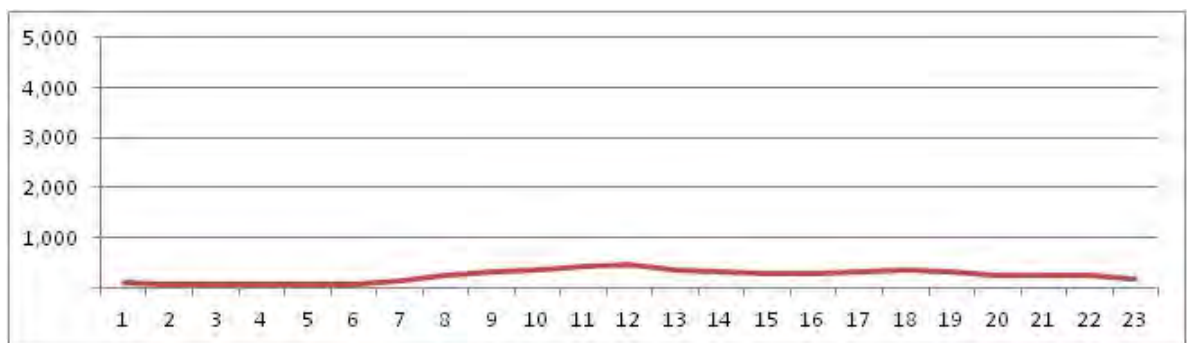

[Weekend]

No.	Point	Towards
235	Baicuru,44	Campo Grande

[Location]

[Weekday]

[Weekend]

No.	Point	Towards
236	Estr.Cabuçu,765	Rio da Prata

[Location]

[Weekday]