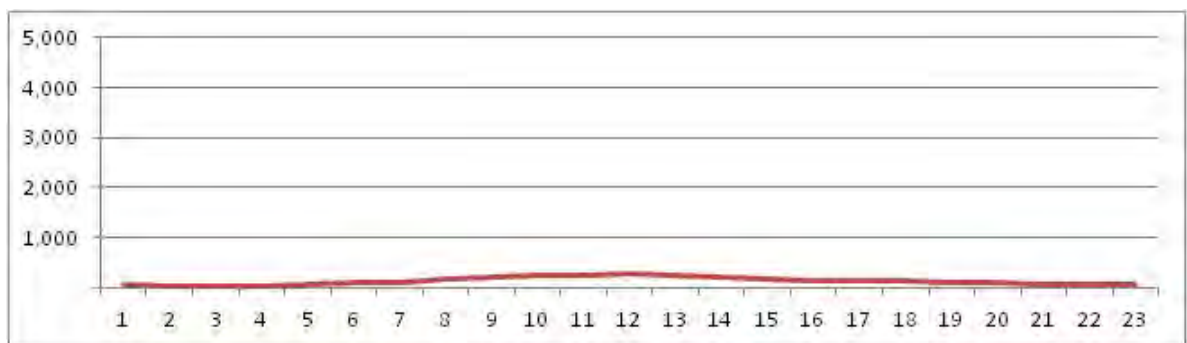

No.	Point	Towards
47	Campo de Sao Cristovao prox. a Rua Escobar	

[Location]

[Weekday]

[Weekend]

No.	Point	Towards
48	R Escobar proximo ao n-84 e a R Santos Lima	

[Location]

[Weekday]

[Weekend]