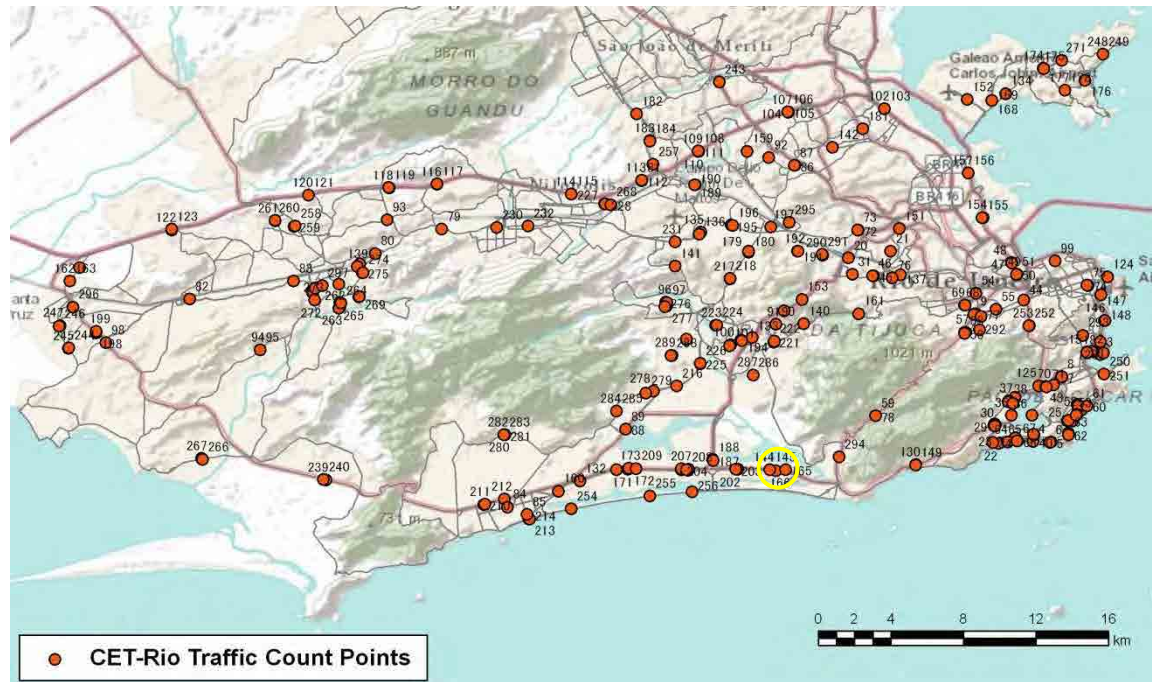

No.	Point	Towards
167	Américas,2603	Central-Recreio

[Location]