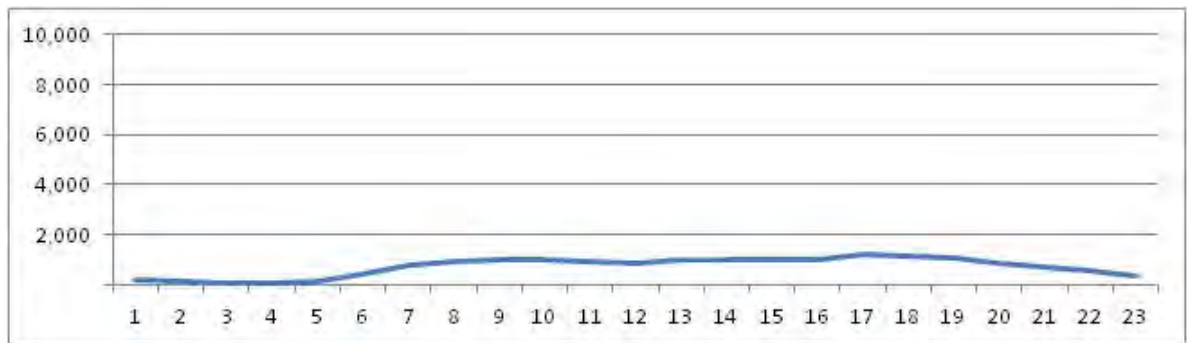

No.	Point	Towards
15	Praia Botafogo prox. n210 e R. Farani	

[Location]

[Weekday]

[Weekend]