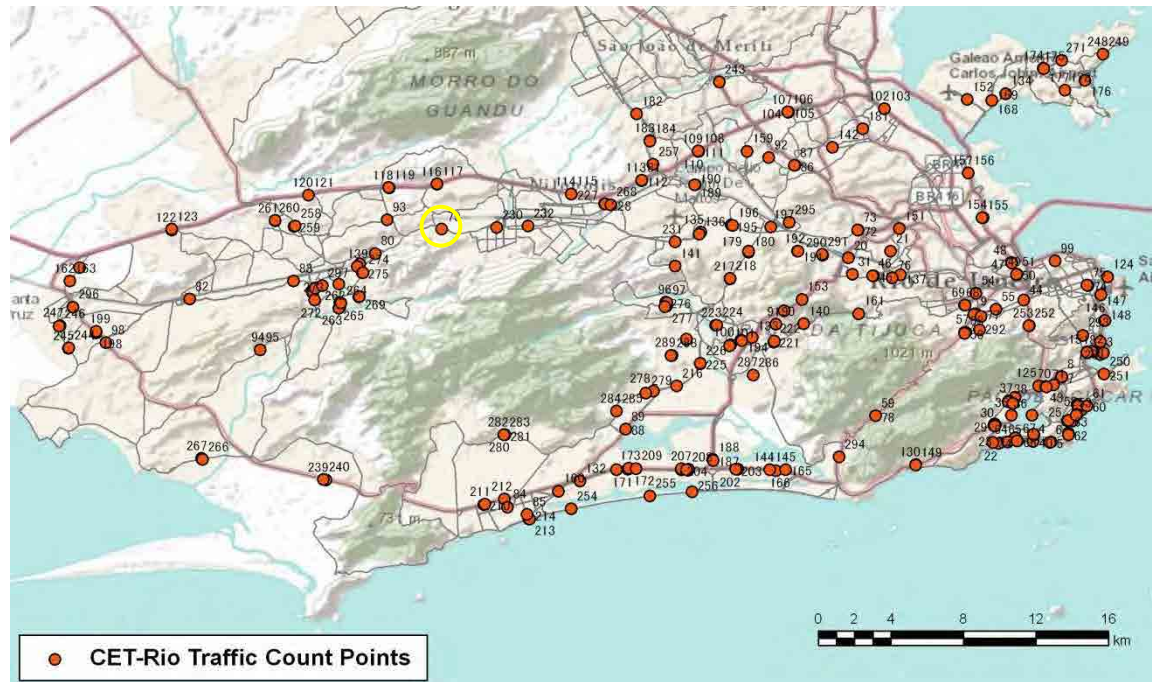

No.	Point	Towards
79	Av. Santa Cruz, prox. n. 8.264	Campo Grande

[Location]