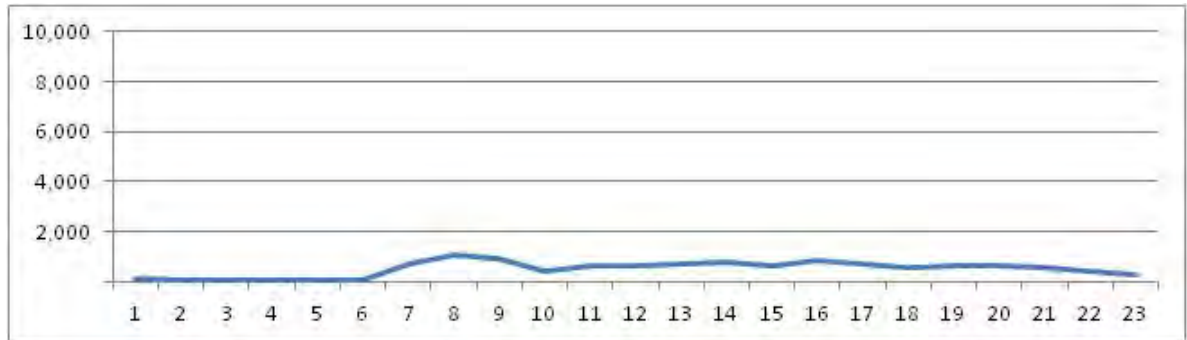

No.	Point	Towards
21	R Cirne Maia proximo n31	

[Location]

[Weekday]

[Weekend]

No.	Point	Towards
22	Av Delfim Moreira prox ao n820	Niemeyer

[Location]

[Weekday]

[Weekend]