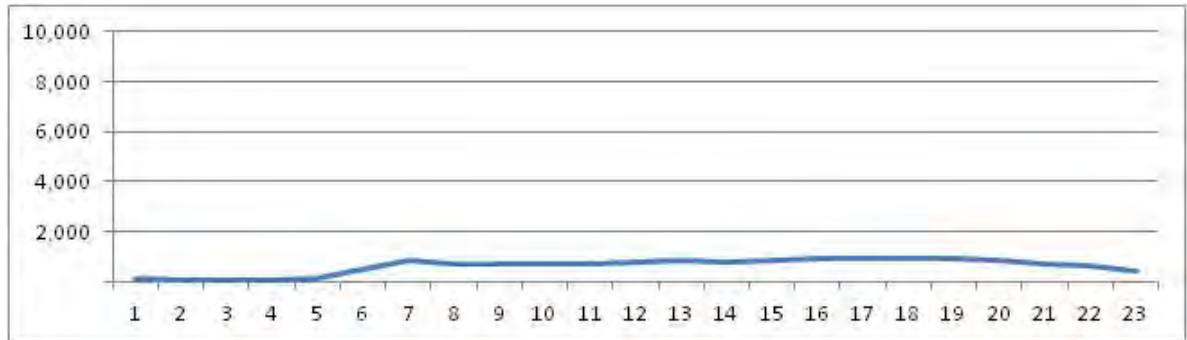

No.	Point	Towards
31	Rua Dias da Cruz proximo ao n827	

[Location]

[Weekday]

[Weekend]