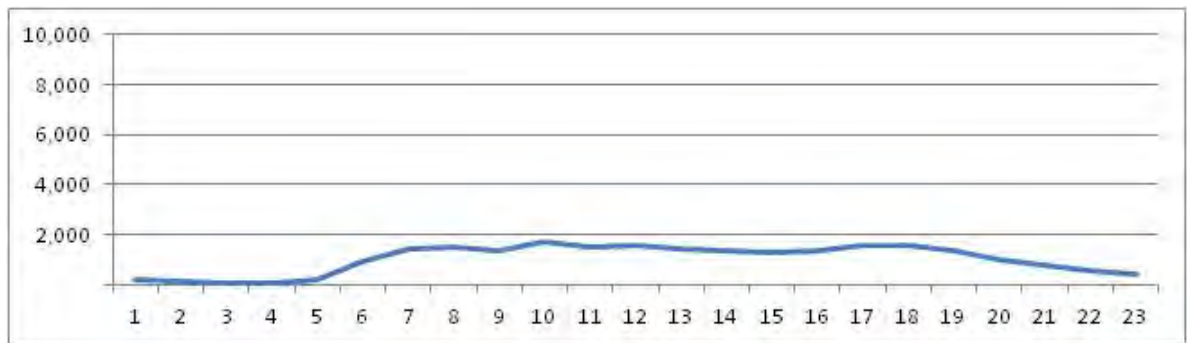

No.	Point	Towards
5	Av. Vieira Souto prox. n158	Leblon

[Location]

[Weekday]

[Weekend]

No.	Point	Towards
6	Av. Vieira Souto prox. n164	Copacabana

[Location]

[Weekday]

[Weekend]