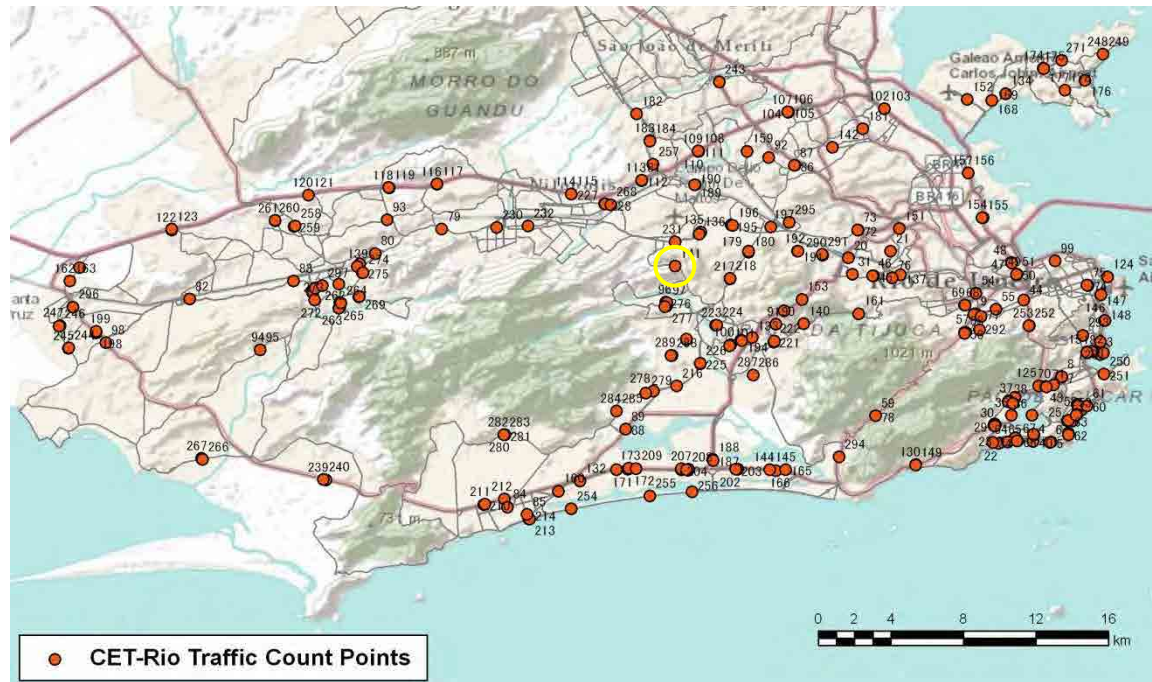

No.	Point	Towards
141	Estr. do Catonho - Prox. n. 977	Jacarepaguá

[Location]