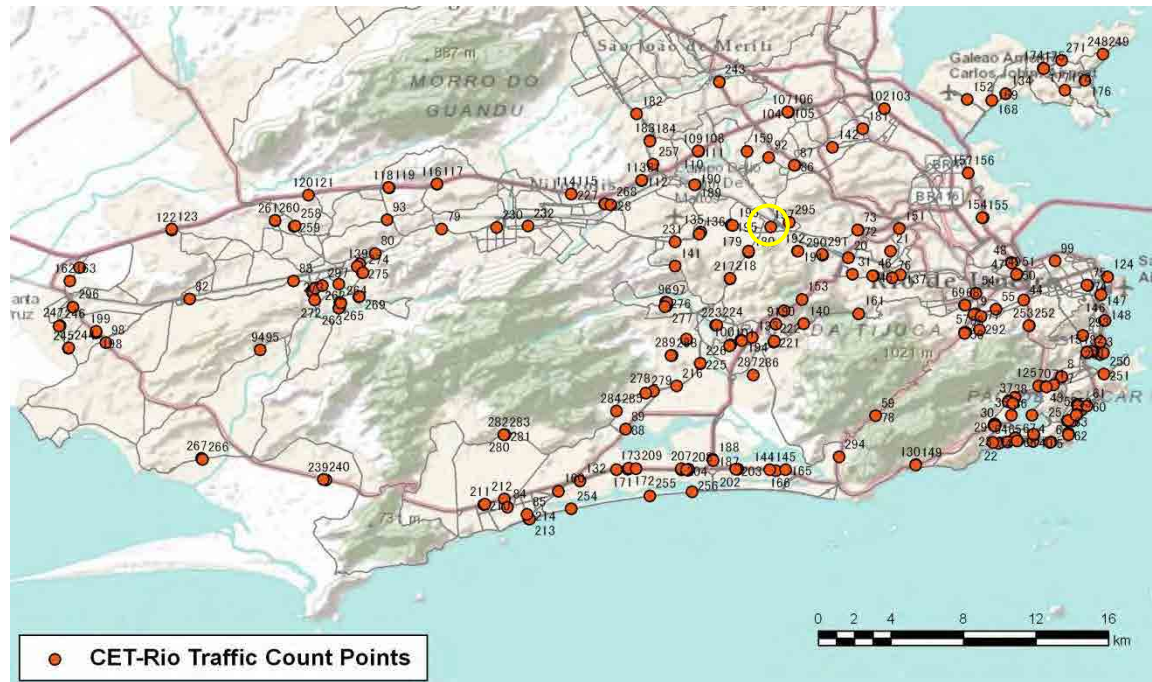

No.	Point	Towards
197	Padre Manso,109	Madureira

[Location]