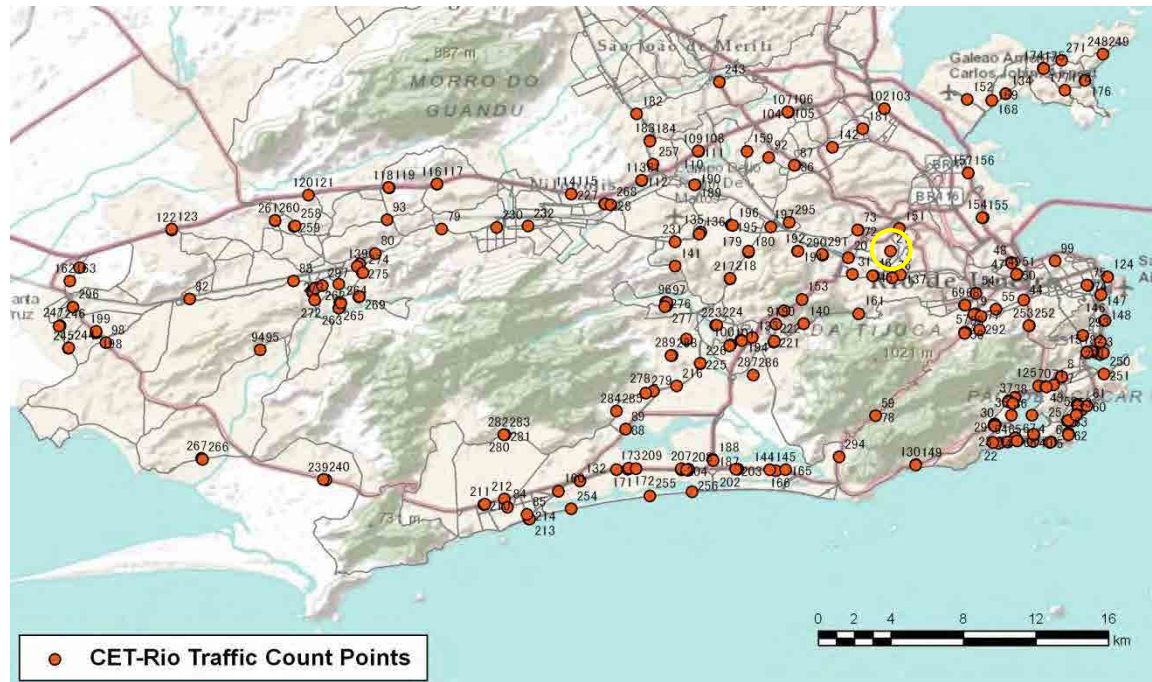

No.	Point	Towards
21	R Cirne Maia proximo n31	

[Location]