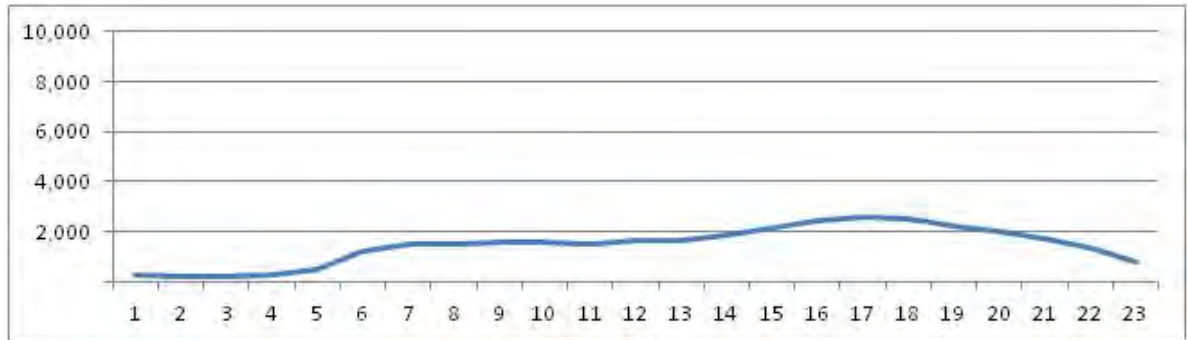

[Weekend]

No.	Point	Towards
101	Rua Retiro dos Artistas, prox. n 1.420	R. Edgard Werneck

[Location]

[Weekday]

[Weekend]

No.	Point	Towards
102	Av Brasil km 12,8	Pista Central Sentido Santa Cruz

[Location]

[Weekday]