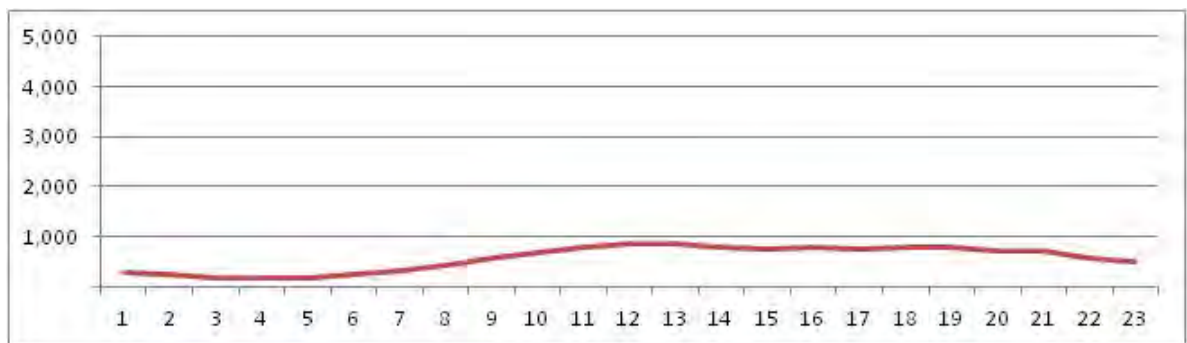

[Weekend]

No.	Point	Towards
175	Paulo e Silva,400	Moneró

[Location]

[Weekday]

[Weekend]

No.	Point	Towards
176	Estr.Cacuia,1386	Cocotá

[Location]

[Weekday]