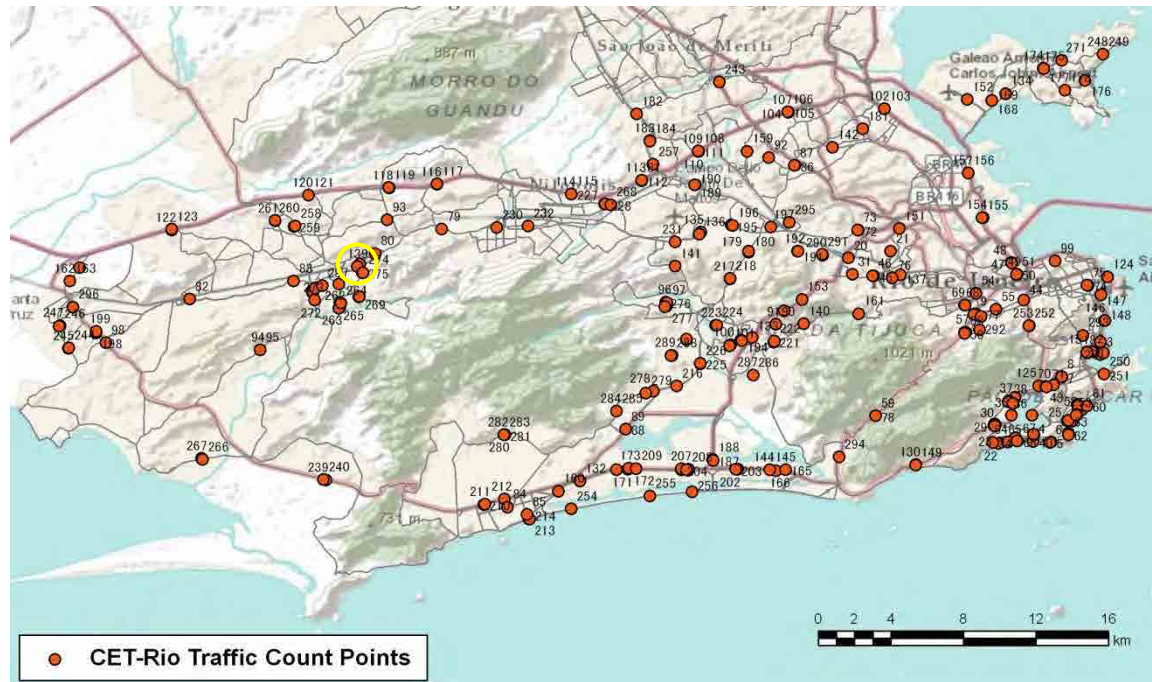

No.	Point	Towards
138	Rua Arthur Rios , próx. 692	

[Location]