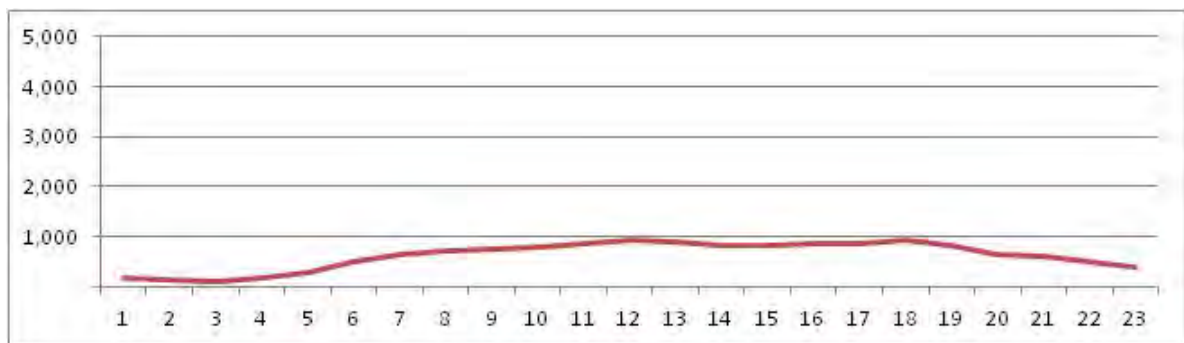

No.	Point	Towards
162	Decaminada,420	Av.Brasil-

[Location]

[Weekday]

[Weekend]