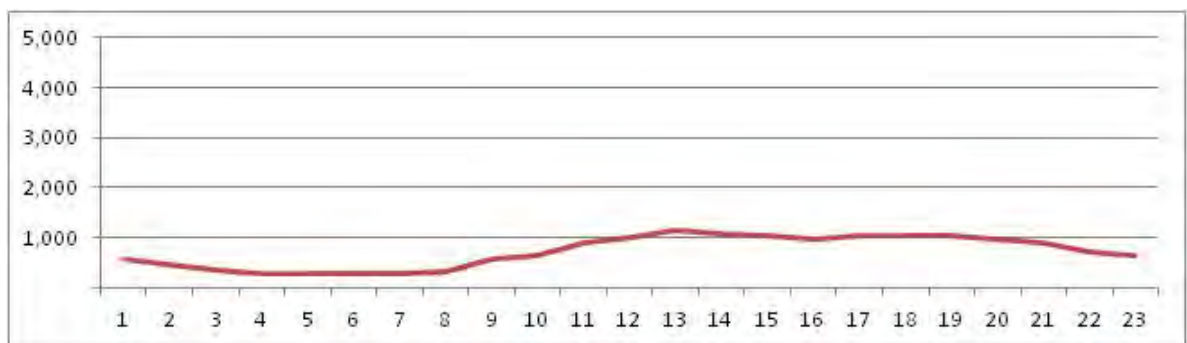

No.	Point	Towards
65	Av.Delfim Moreira prox. n-426	Ipanema

[Location]

[Weekday]

[Weekend]

No.	Point	Towards
66	Av Vieira Souto próx. n°718	Leblon

[Location]

[Weekday]

[Weekend]