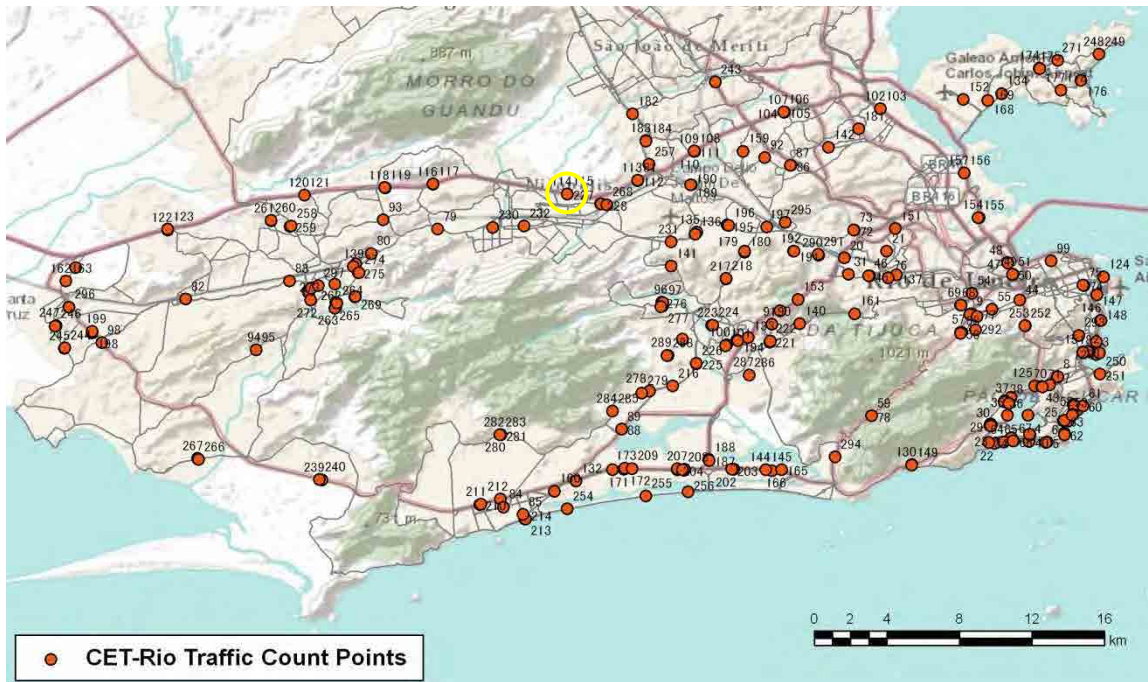

[Weekend]

No.	Point	Towards
113	Av. Brasil, Km 28,0	Santa Cruz

[Location]

[Weekday]

[Weekend]

No.	Point	Towards
114	Av.Brasil Km 30,4	Centro

[Location]

[Weekday]