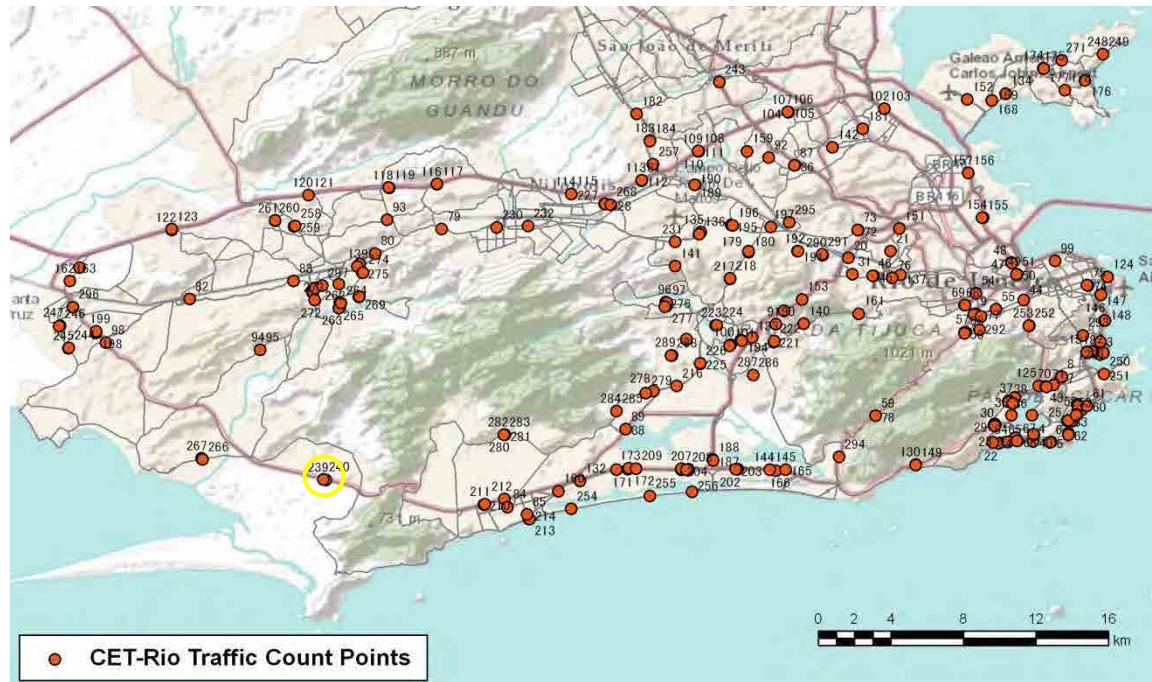

[Weekend]

No.	Point	Towards
239	Américas,28705	Guaratiba

[Location]

[Weekday]

[Weekend]

No.	Point	Towards
240	Américas,28705	Grota Funda

[Location]

[Weekday]