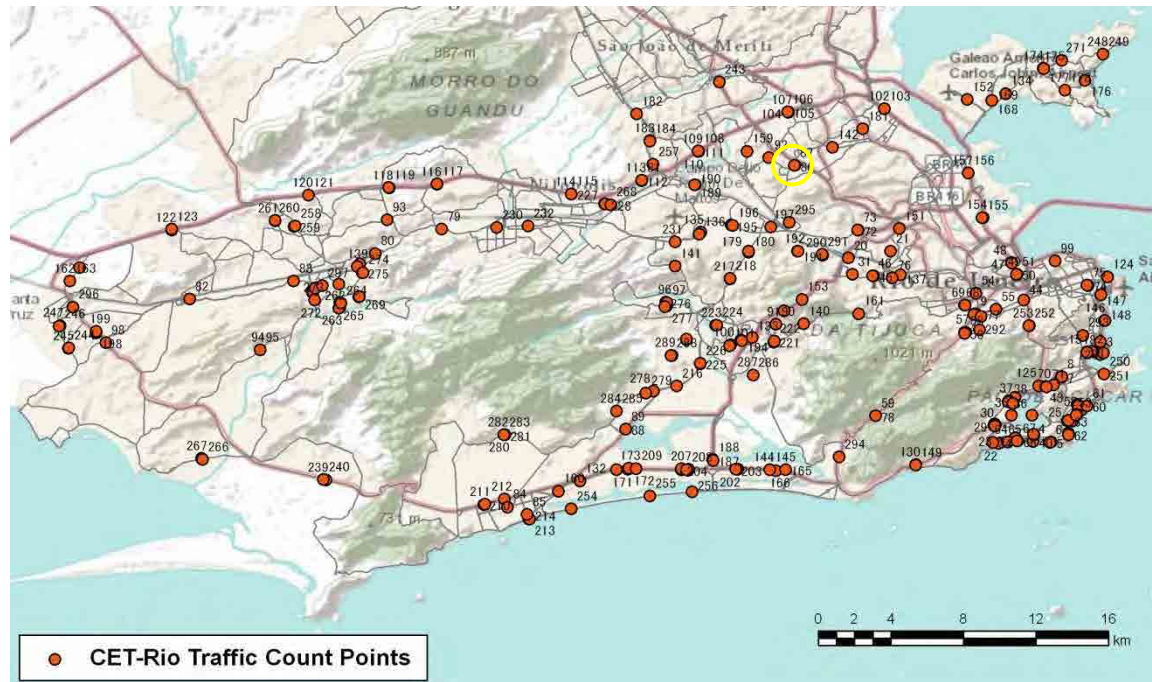

No.	Point	Towards
85	Av. Gláucio Gil, próx Av. Hermes de Lima	Praia

[Location]

[Weekday]

[Weekend]

No.	Point	Towards
86	Av. Monsenhor Felix, prox rua Turiana	Irajá

[Location]

[Weekday]

[Weekend]

No.	Point	Towards
87	Av. Monsenhor Felix, prox rua Turiana	Madureira

[Location]

[Weekday]

[Weekend]

No.	Point	Towards
88	Av. Salvador Allende, prox portao 3	Av. Ayrton Senna

[Location]

[Weekday]

[Weekend]