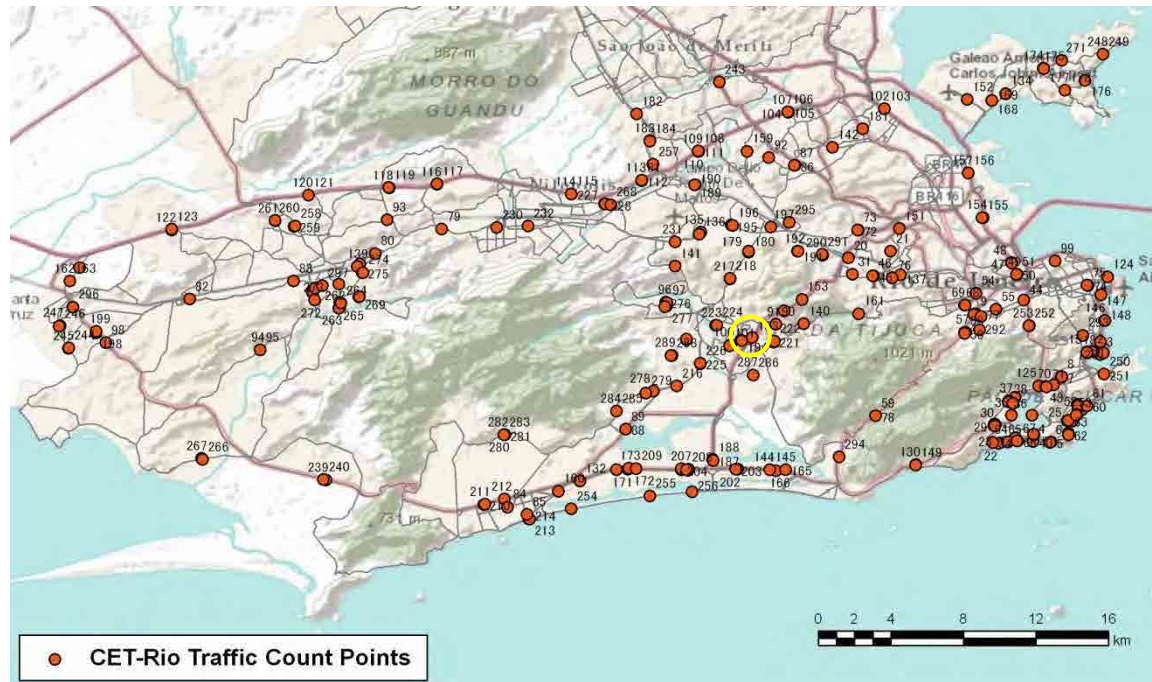

[Weekend]

No.	Point	Towards
131	Av. das Américas, próx. 7.380	Central - Recreio

[Location]

[Weekday]

[Weekend]

No.	Point	Towards
132	Av. das Américas, próx. 12.141	Central - Centro

[Location]

[Weekday]

[Weekend]

No.	Point	Towards
133	Linha Amarela Km 14 - Fx -1	Barra

[Location]

[Weekday]

[Weekend]

No.	Point	Towards
134	Est. do Galeão - Prox. n. 4.100	Ilha

[Location]

[Weekday]