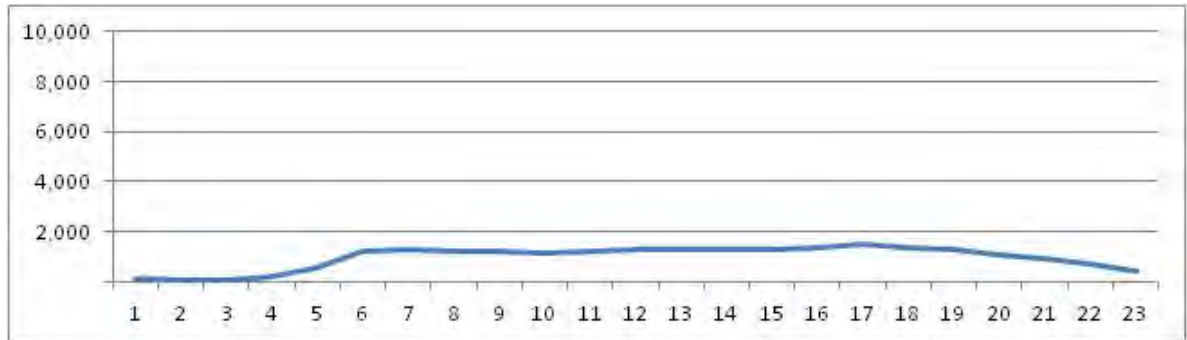

[Weekend]

No.	Point	Towards
107	Av. Brasil Km 18,8	Pista Lateral Sentido Centro

[Location]

[Weekday]

[Weekend]

No.	Point	Towards
108	Av. Brasil Km 24,3	Pista Lateral Sentido Santa Cruz

[Location]

[Weekday]