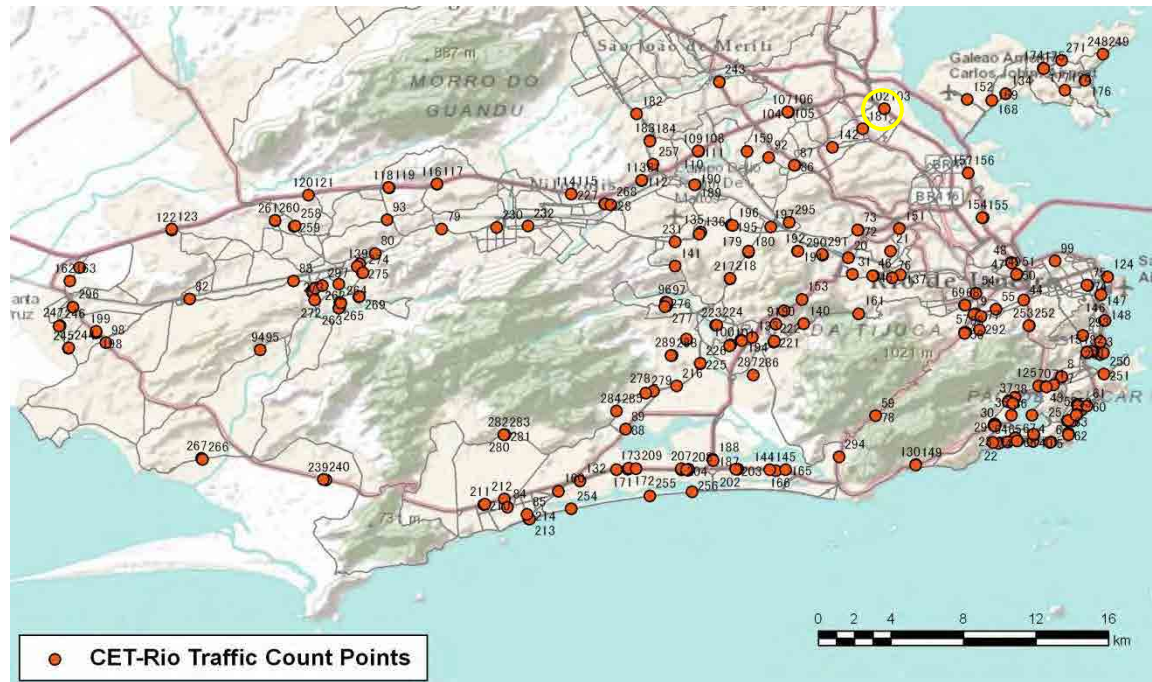

[Weekend]

No.	Point	Towards
101	Rua Retiro dos Artistas, prox. n 1.420	R. Edgard Werneck

[Location]

[Weekday]

[Weekend]

No.	Point	Towards
102	Av Brasil km 12,8	Pista Central Sentido Santa Cruz

[Location]

[Weekday]

[Weekend]

No.	Point	Towards
103	Av. Brasil Km 12,8	Pista Lateral Sentido Santa Cruz

[Location]

[Weekday]

[Weekend]

No.	Point	Towards
104	Av. Brasil Km 18,8	Pista Central Sentido Centro

[Location]

[Weekday]