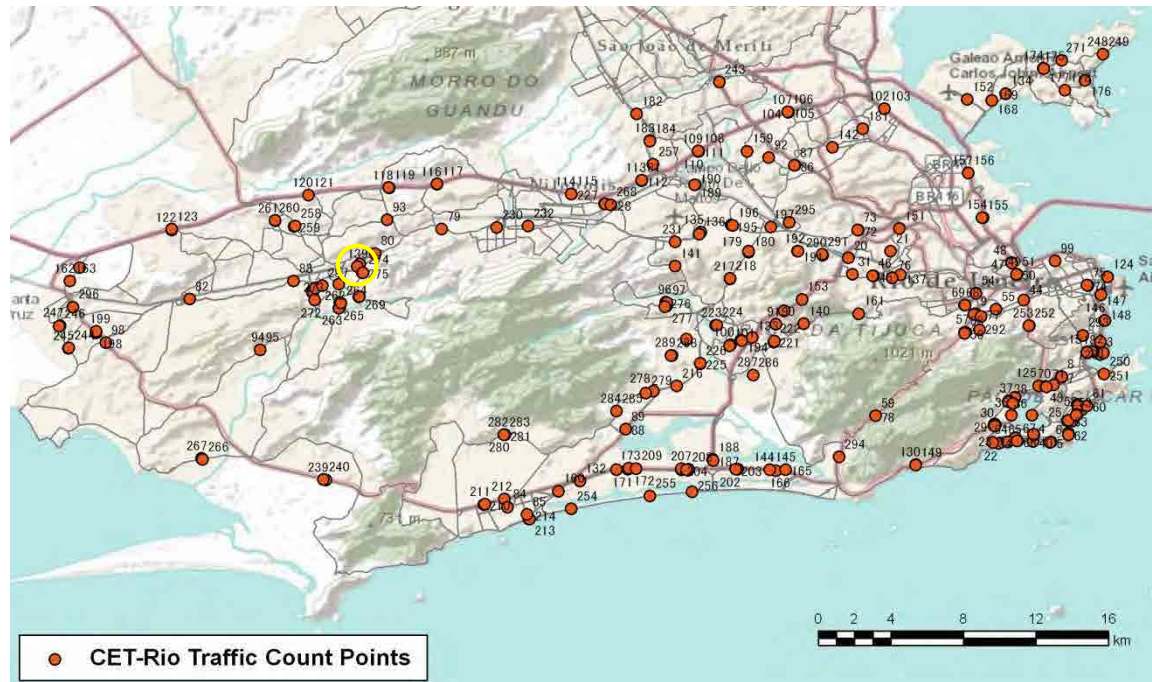

No.	Point	Towards
139	Rua Arthur Rios , próx. 929	BANGU

[Location]