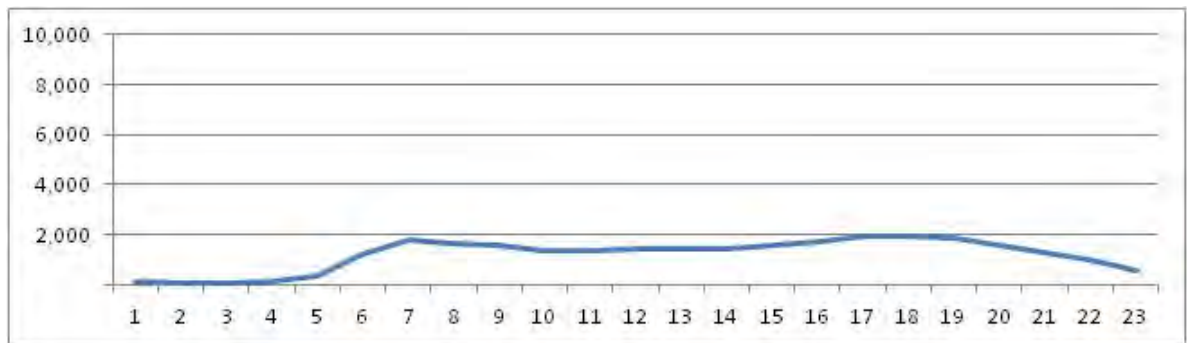

No.	Point	Towards
89	Av. Salvador Allende, prox portao 3	Recreio

[Location]

[Weekday]

[Weekend]