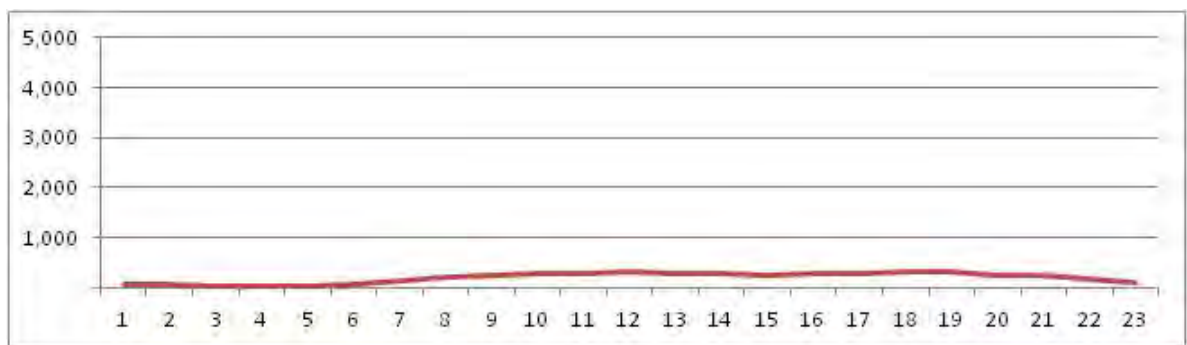

[Weekend]

No.	Point	Towards
101	Rua Retiro dos Artistas, prox. n 1.420	R. Edgard Werneck

[Location]

[Weekday]

[Weekend]

No.	Point	Towards
102	Av Brasil km 12,8	Pista Central Sentido Santa Cruz

[Location]

[Weekday]