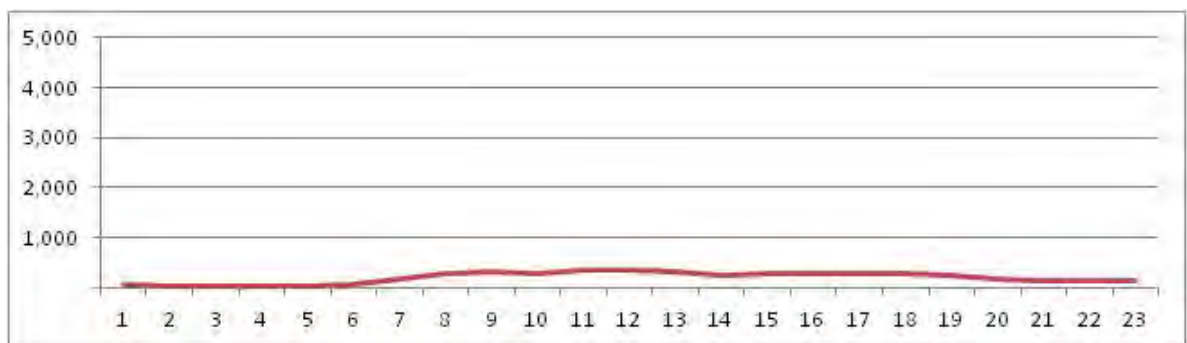

No.	Point	Towards
83	Av. Cesario de Mello, prox n 4.408	Bangu

[Location]

[Weekday]

[Weekend]

No.	Point	Towards
84	Av Genaro de Carvalho, prox n 2.332	Barra da Tijuca

[Location]

[Weekday]

[Weekend]