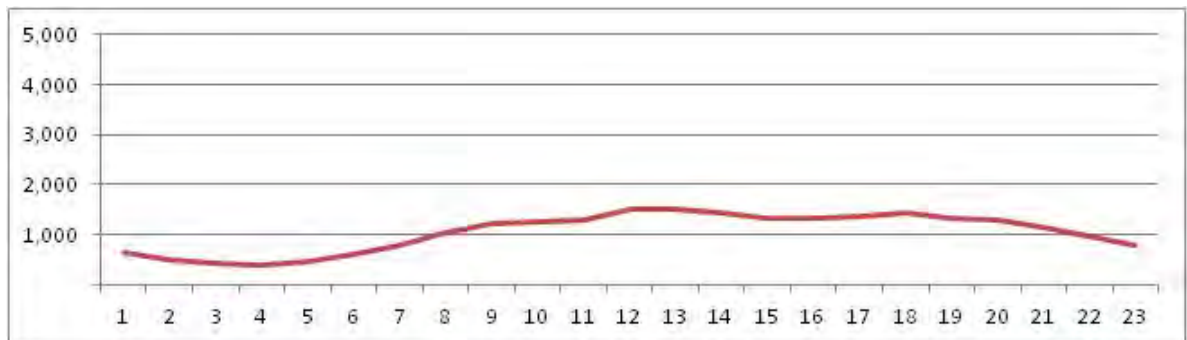

No.	Point	Towards
73	Av D.Helder Camara prox.n-6742	Pilares

[Location]

[Weekday]

[Weekend]

No.	Point	Towards
74	Av Rep. do Paraguai	Pca Tiradentes

[Location]

[Weekday]

[Weekend]