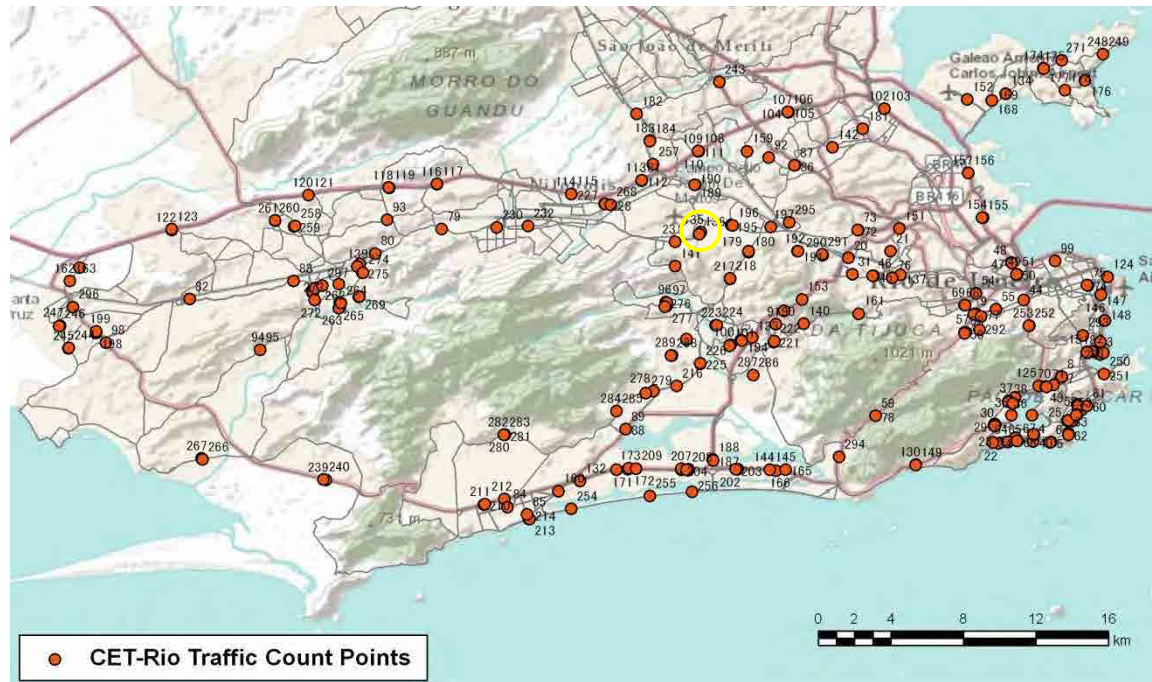

[Weekend]

No.	Point	Towards
133	Linha Amarela Km 14 - Fx -1	Barra

[Location]

[Weekday]

[Weekend]

No.	Point	Towards
134	Est. do Galeão - Prox. n. 4.100	Ilha

[Location]

[Weekday]

[Weekend]

No.	Point	Towards
135	Av. Jambeiro, próx. 620	V. Valqueire

[Location]

[Weekday]

[Weekend]

No.	Point	Towards
136	Av. Jambeiro, próx. 815	V. Valqueire

[Location]

[Weekday]