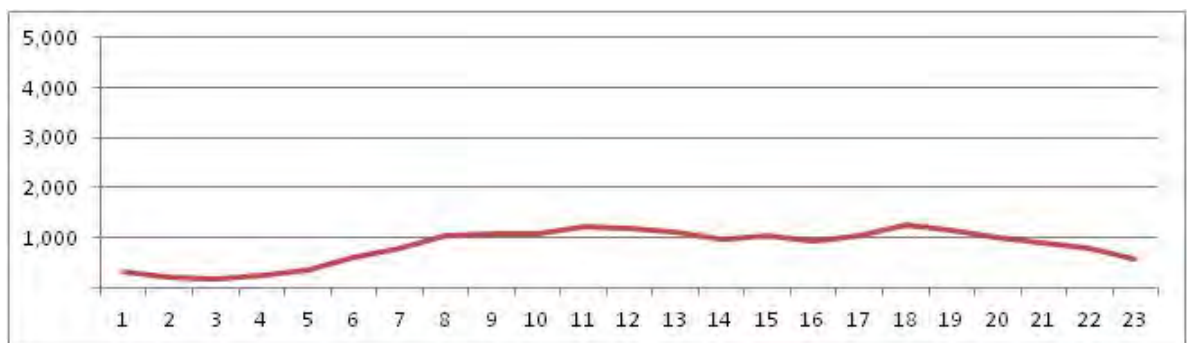

No.	Point	Towards
230	Rua da Feira,748	Bangu

[Location]

[Weekday]

[Weekend]