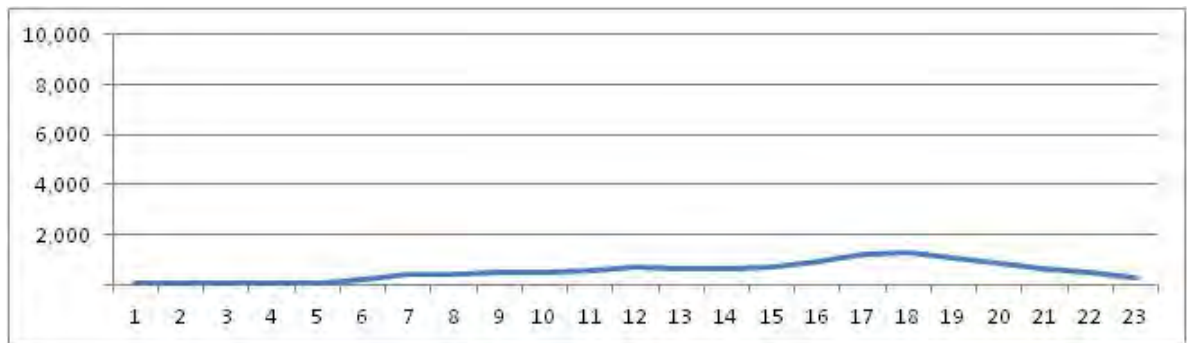

[Weekend]

No.	Point	Towards
213	Lucio Costa,16400	Barra

[Location]

[Weekday]

[Weekend]

No.	Point	Towards
214	Lucio Costa,16400	Pontal

[Location]

[Weekday]