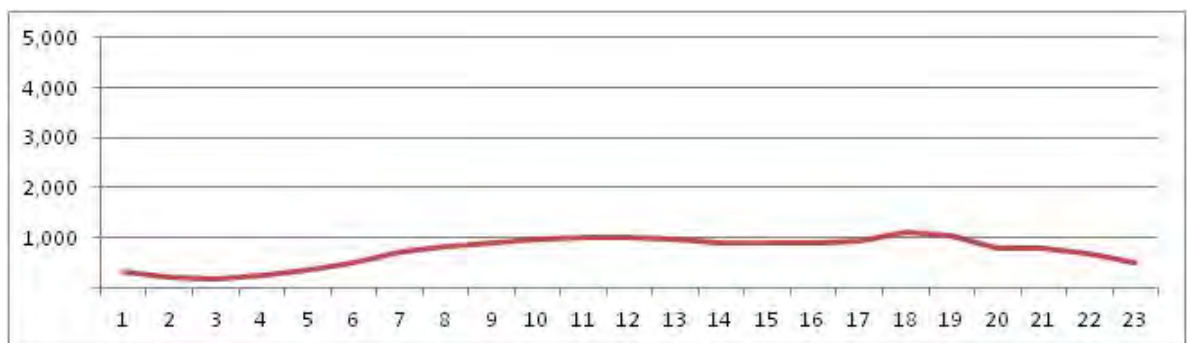

No.	Point	Towards
83	Av. Cesario de Mello, prox n 4.408	Bangu

[Location]

[Weekday]

[Weekend]

No.	Point	Towards
84	Av Genaro de Carvalho, prox n 2.332	Barra da Tijuca

[Location]

[Weekday]

[Weekend]