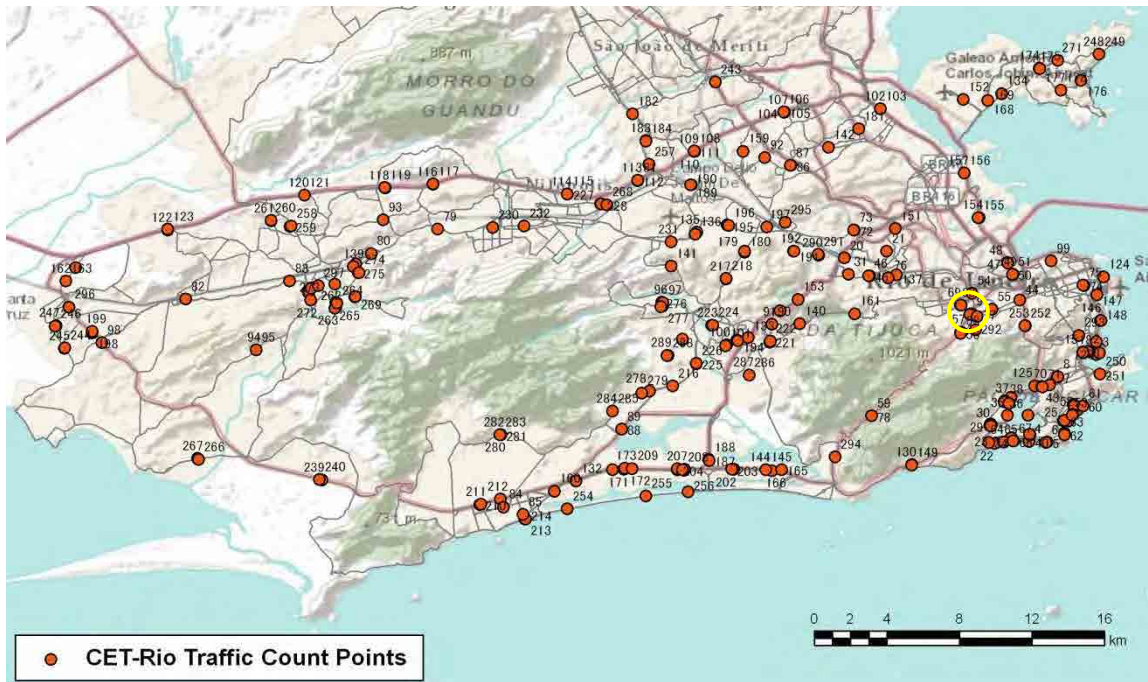

No.	Point	Towards
19	R Pereira Nunes prox ao n17 e a Av Maracana	

[Location]