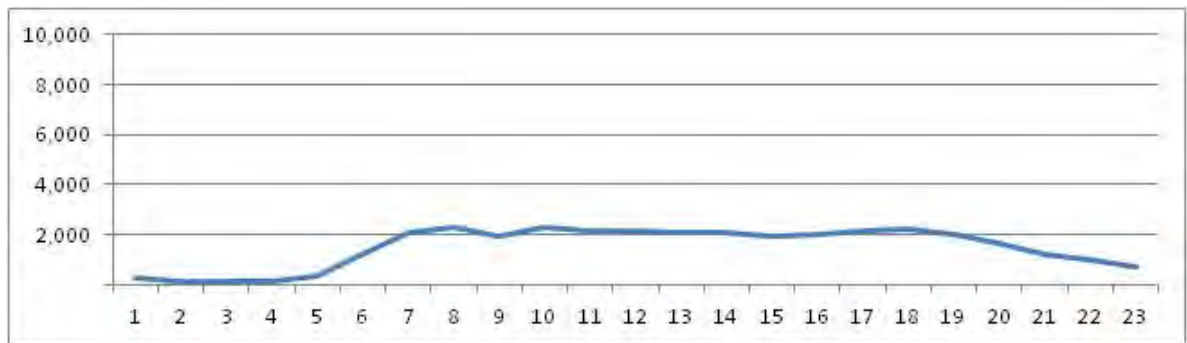

No.	Point	Towards
53	Av Atlantica proximo n-2616	Leme

[Location]

[Weekday]

[Weekend]