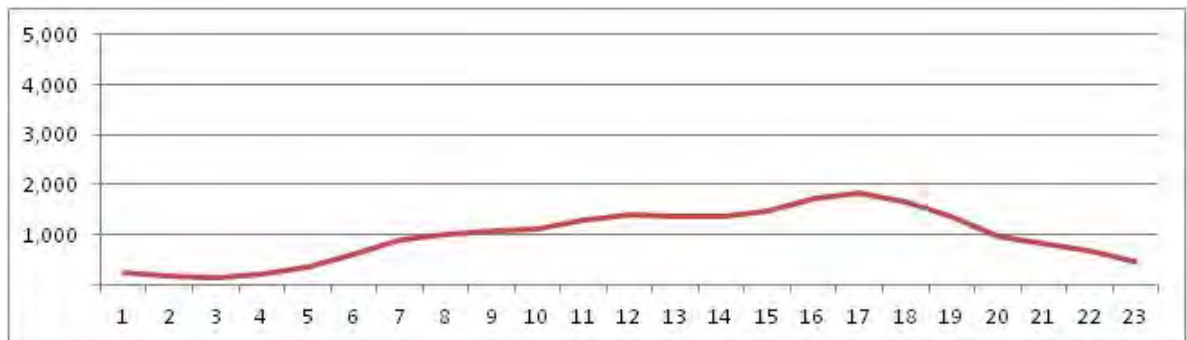

No.	Point	Towards
122	Av. Brasil, Km 54,4	Centro

[Location]

[Weekday]

[Weekend]