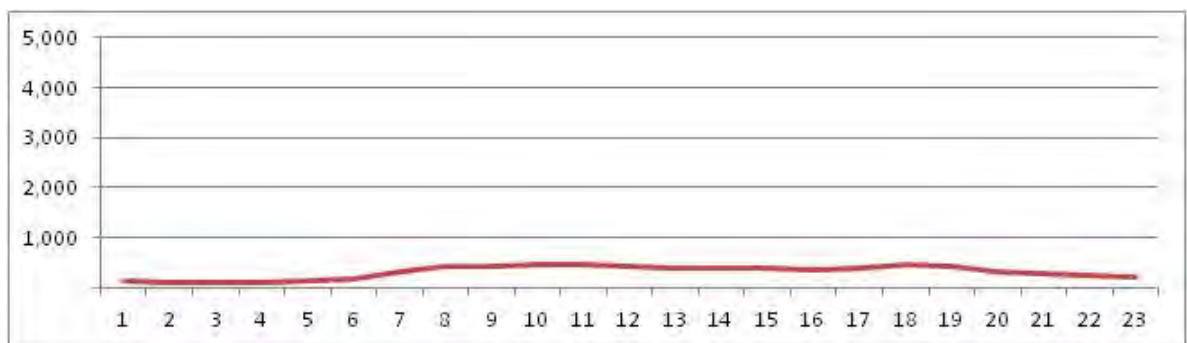

[Weekend]

No.	Point	Towards
239	Américas,28705	Guaratiba

[Location]

[Weekday]

[Weekend]

No.	Point	Towards
240	Américas,28705	Grota Funda

[Location]

[Weekday]