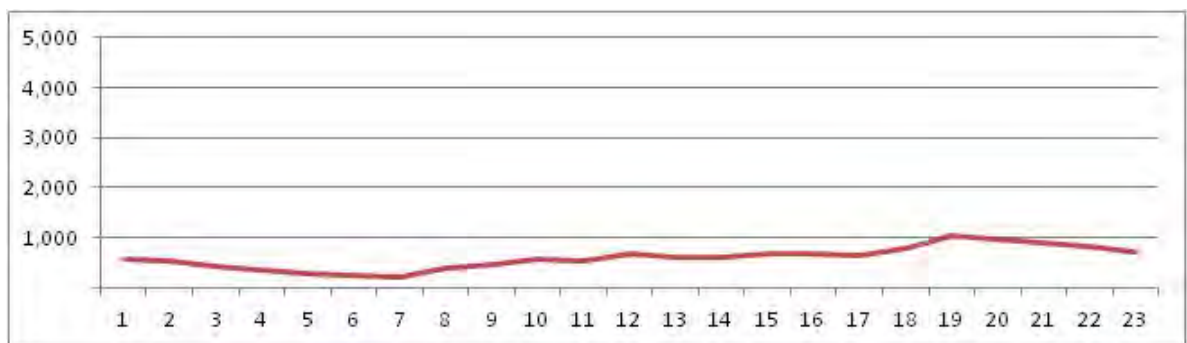

No.	Point	Towards
11	Av. Atlantica prox. n3056	Ipanema

[Location]

[Weekday]

[Weekend]

No.	Point	Towards
12	Av. Atlantica prox. n3056	Leme

[Location]

[Weekday]

[Weekend]