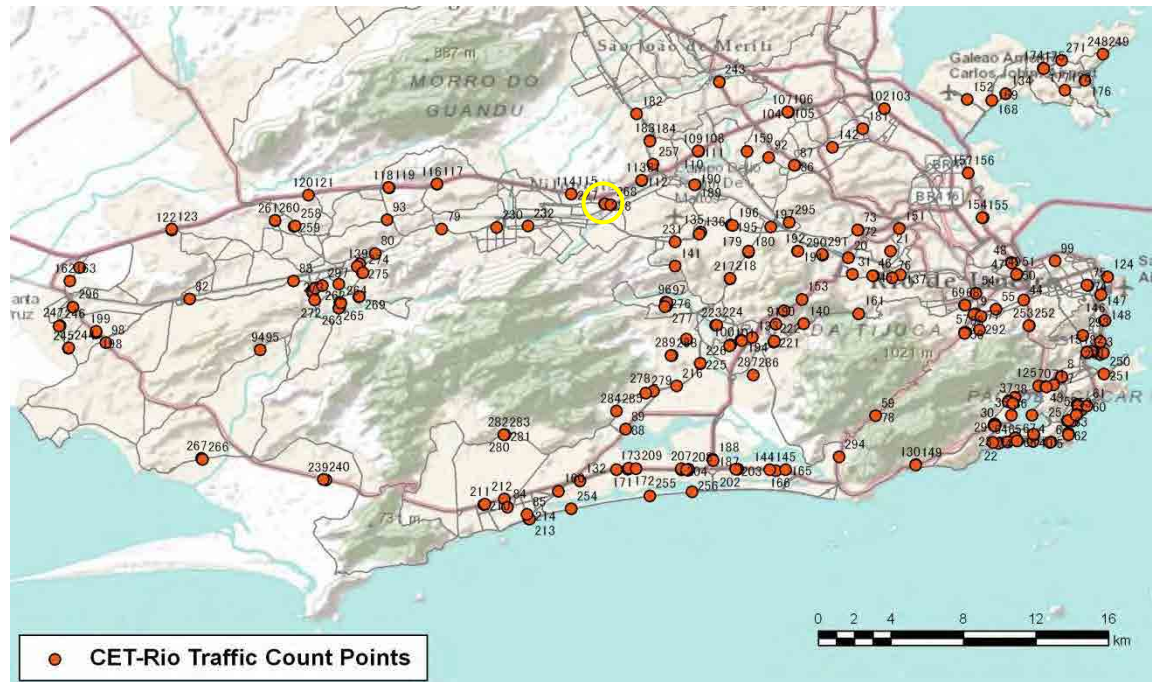

[Weekend]

No.	Point	Towards
227	Estr. Água Branca, 421	Deodoro

[Location]

[Weekday]

[Weekend]

No.	Point	Towards
228	Estr. Água Branca,372	Bangu

[Location]

[Weekday]