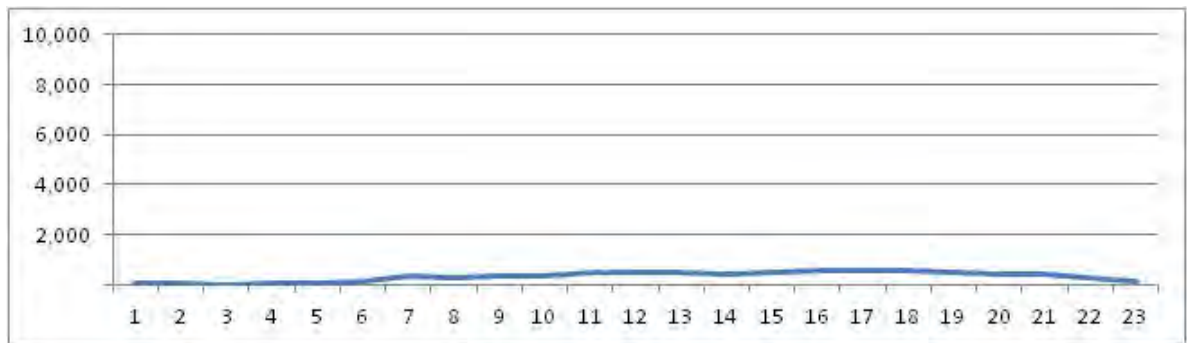

No.	Point	Towards
237	Estr.Cabuçu,615	Campo Grande

[Location]

[Weekday]

[Weekend]