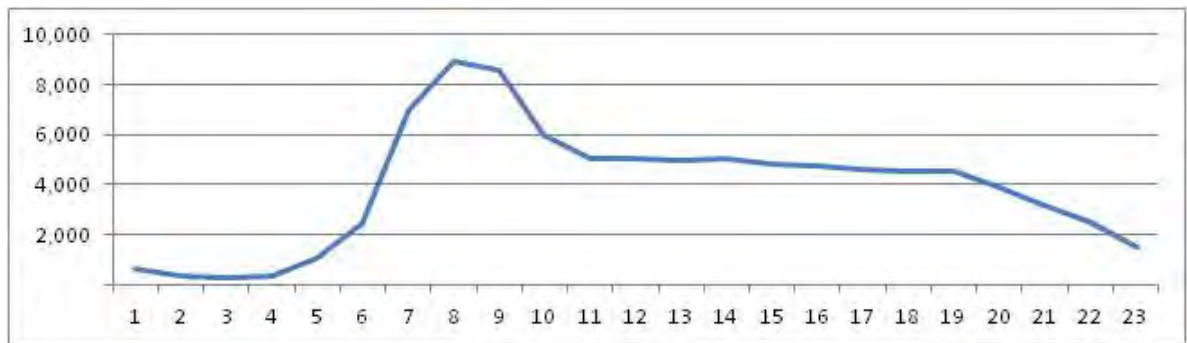

[Weekend]

No.	Point	Towards
147	Infante Dom Henrique - Km1	Zona Sul

[Location]

[Weekday]

[Weekend]

No.	Point	Towards
148	Infante Dom Henrique Km 2,7	Centro

[Location]

[Weekday]