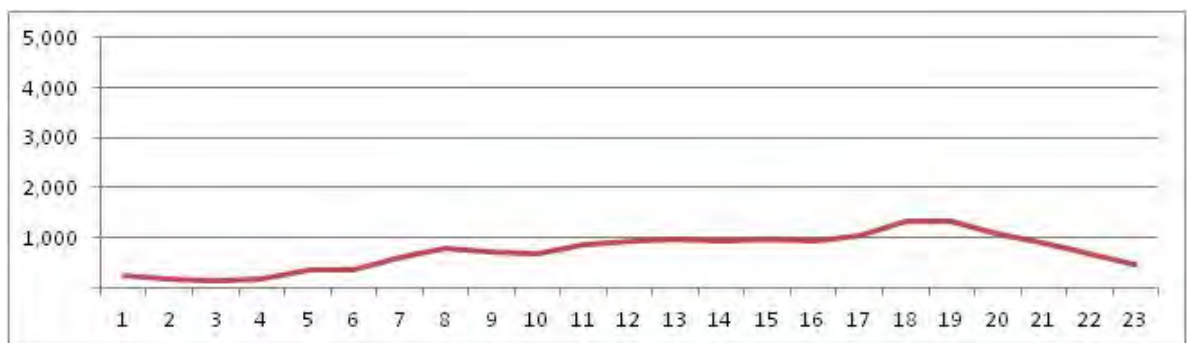

No.	Point	Towards
124	Av. Pres. Kubitschek	Aterro

[Location]

[Weekday]

[Weekend]