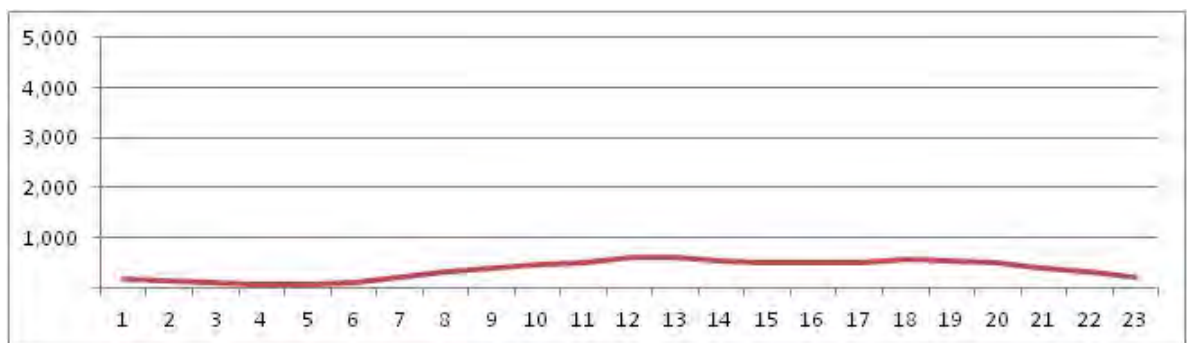

No.	Point	Towards
57	R Conde de Bonfim prox. n-690	Usina

[Location]

[Weekday]

[Weekend]

No.	Point	Towards
58	R Conde de Bonfim prox n-719	Saens Pena

[Location]

[Weekday]

[Weekend]