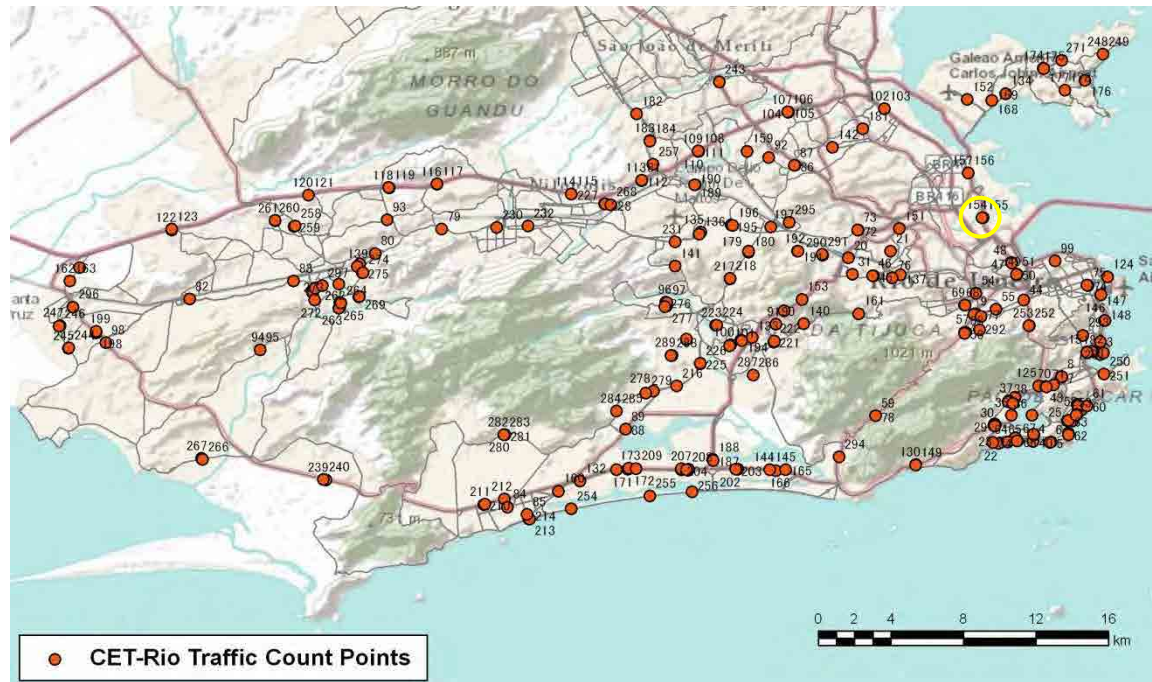

[Weekend]

No.	Point	Towards
153	Linha Amarela Km 5,6	Fundão

[Location]

[Weekday]

[Weekend]

No.	Point	Towards
154	Linha Vermelha Km 3	Dutra

[Location]

[Weekday]

[Weekend]

No.	Point	Towards
155	Linha Vermelha Km 3,5	Centro

[Location]

[Weekday]

[Weekend]

No.	Point	Towards
156	Linha vermelha Km 5,5	Centro

[Location]

[Weekday]

[Weekend]

No.	Point	Towards
157	Linha vermelha Km 5,5	Ilha

[Location]

[Weekday]

[Weekend]

No.	Point	Towards
158	Linha Amarela Km 12,2	Barra

[Location]

[Weekday]