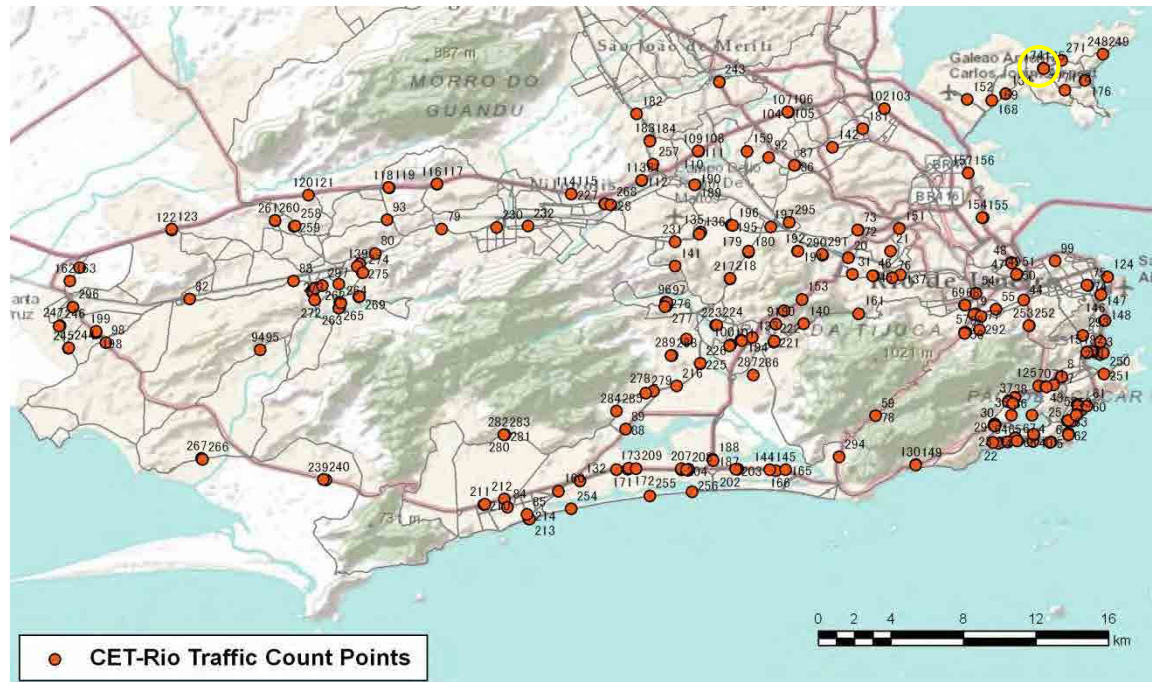

No.	Point	Towards
175	Paulo e Silva,400	Moneró

[Location]