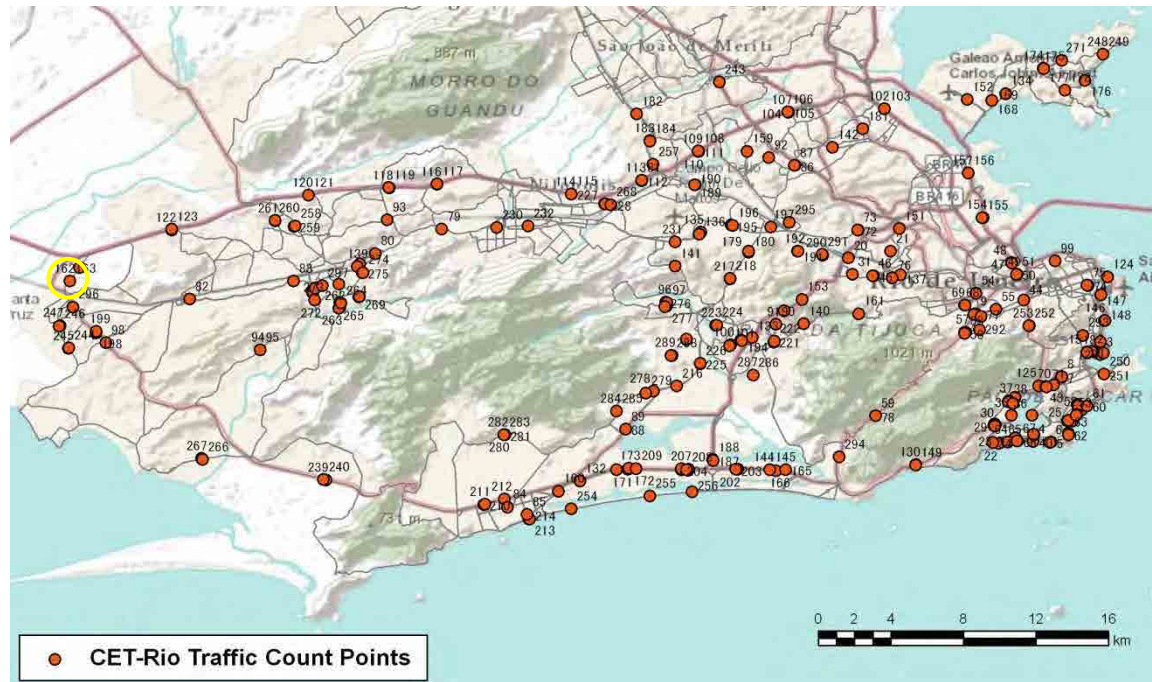

No.	Point	Towards
163	Decaminada,420	Guaratiba-

[Location]