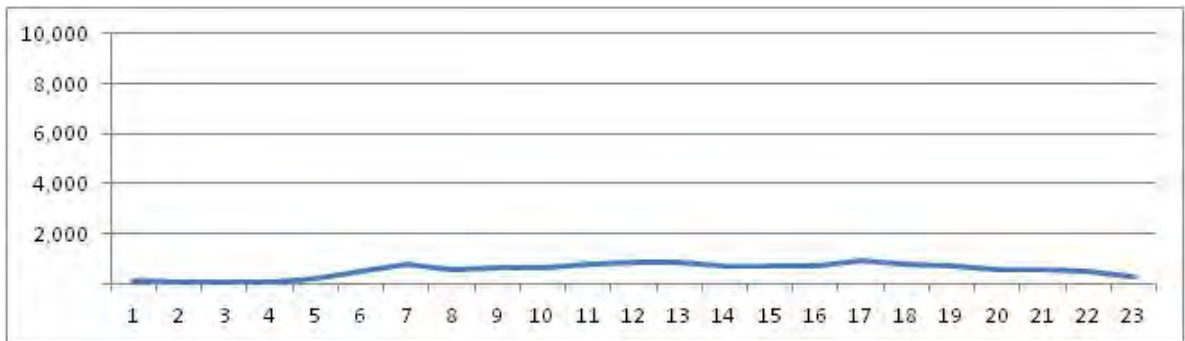

[Weekend]

No.	Point	Towards
175	Paulo e Silva,400	Moneró

[Location]

[Weekday]

[Weekend]

No.	Point	Towards
176	Estr.Cacuia,1386	Cocotá

[Location]

[Weekday]