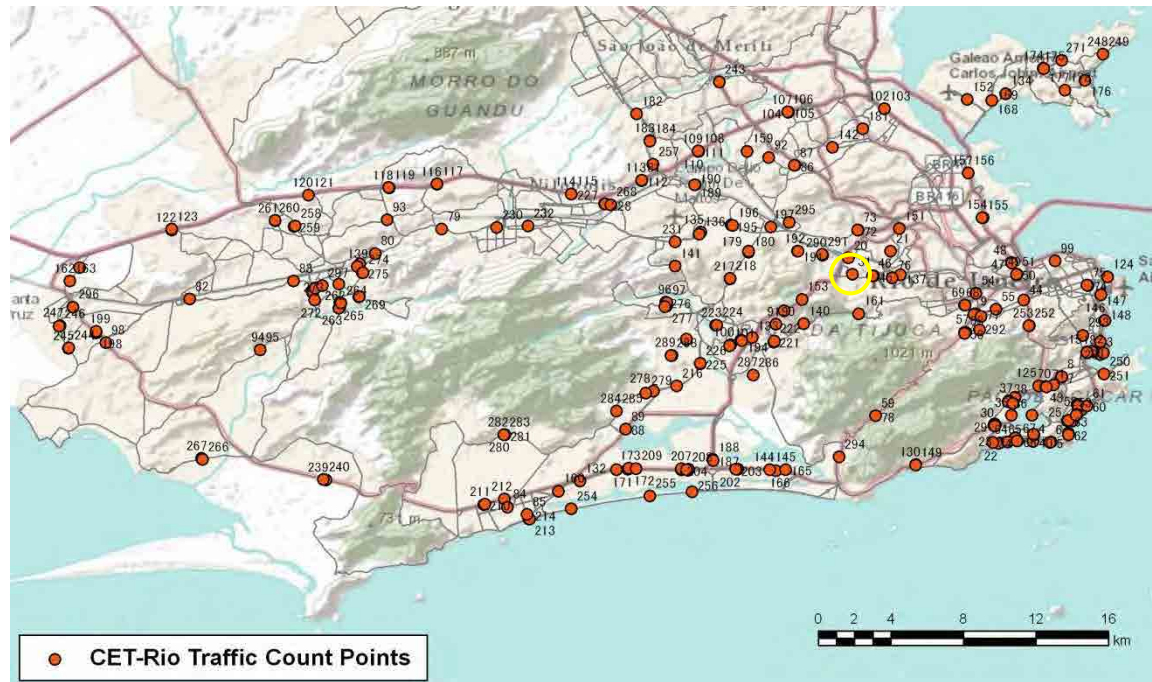

No.	Point	Towards
31	Rua Dias da Cruz proximo ao n827	

[Location]