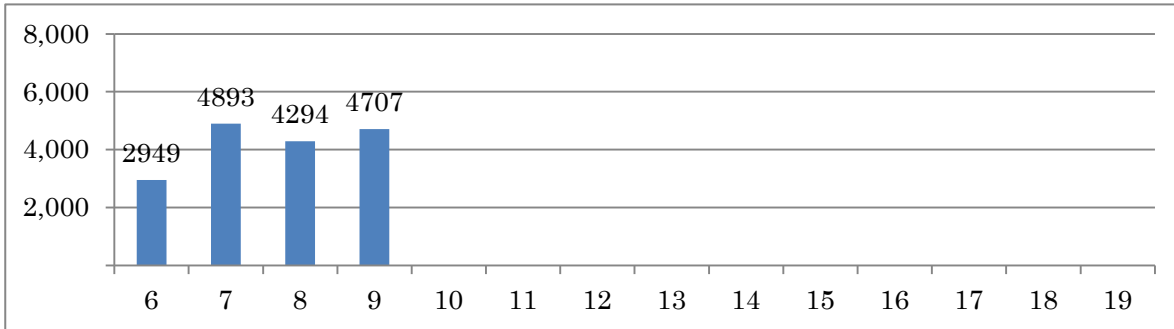

[ICE -Centro]