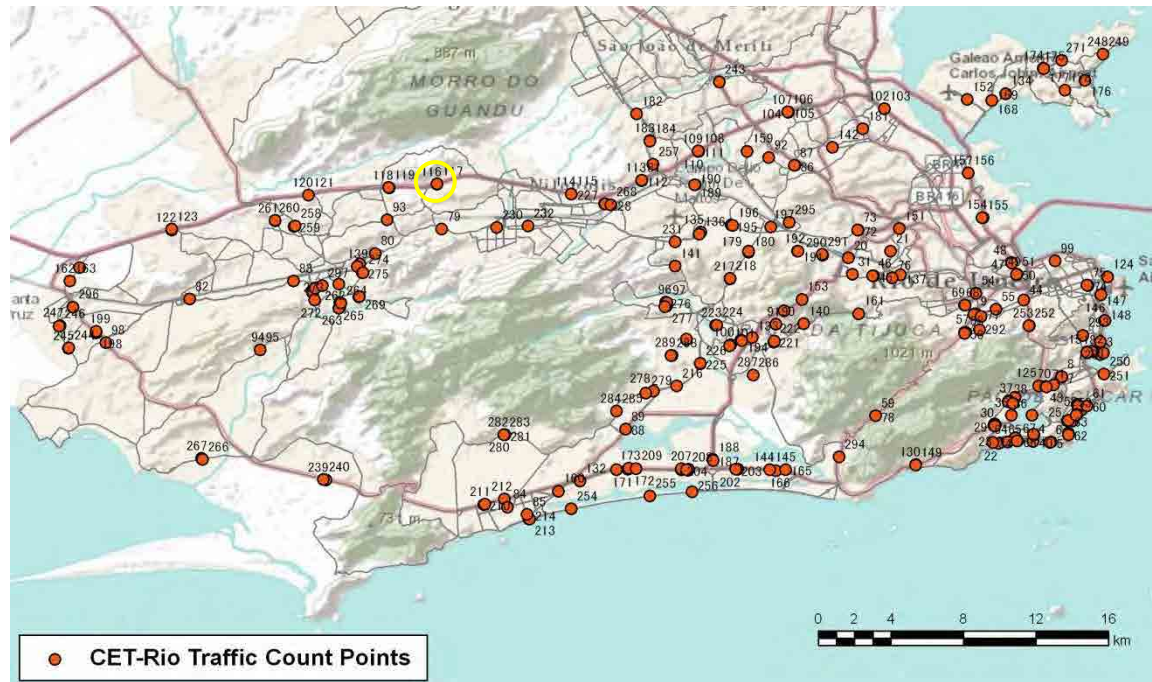

No.	Point	Towards
117	Av. Brasil Km 35,3	Santa Cruz

[Location]