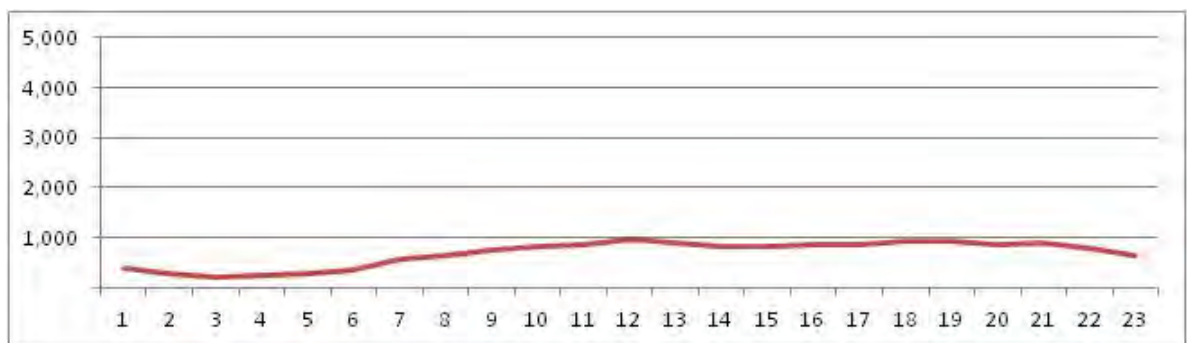

No.	Point	Towards
87	Av. Monsenhor Felix, prox rua Turiana	Madureira

[Location]

[Weekday]

[Weekend]

No.	Point	Towards
88	Av. Salvador Allende, prox portao 3	Av. Ayrton Senna

[Location]

[Weekday]

[Weekend]