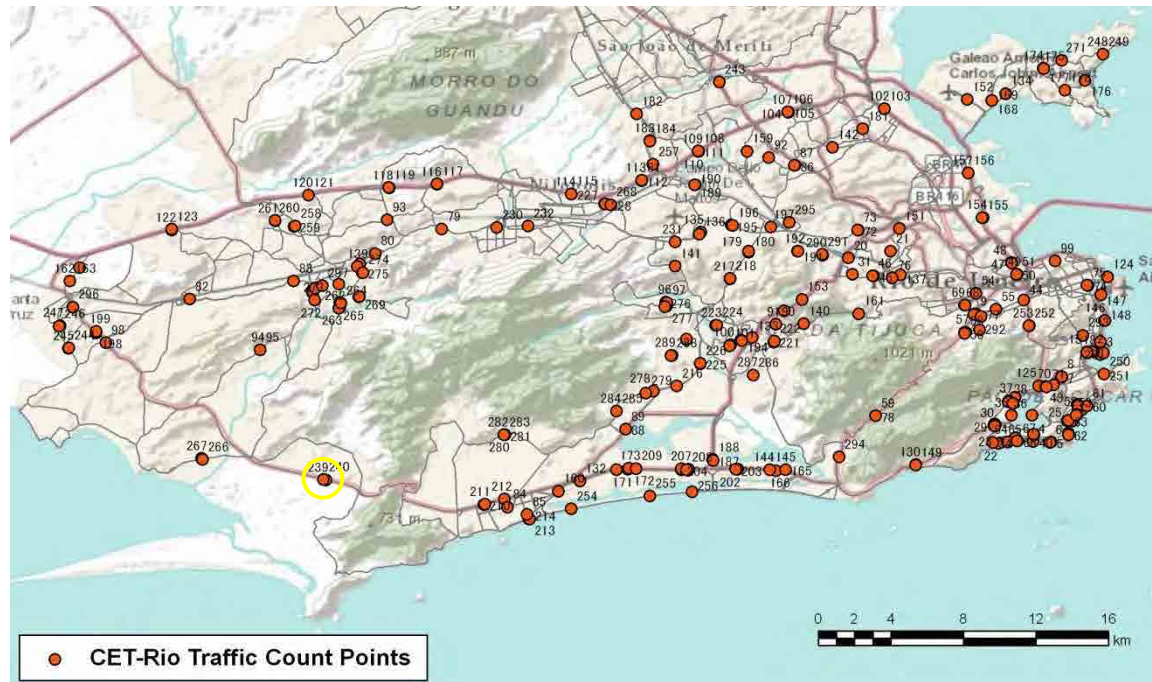

[Weekend]

No.	Point	Towards
239	Américas,28705	Guaratiba

[Location]

[Weekday]

[Weekend]

No.	Point	Towards
240	Américas,28705	Grota Funda

[Location]

[Weekday]