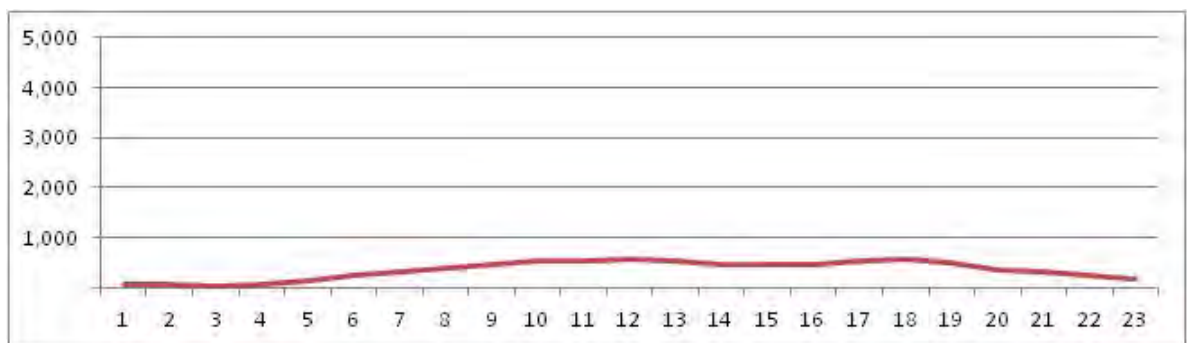

[Weekend]

No.	Point	Towards
109	Av. Brasil km 24,3	Pista Lateral Sentido Centro

[Location]

[Weekday]

[Weekend]

No.	Point	Towards
110	Av. Brasil km 24,3	Pista Central Sentido Centro

[Location]

[Weekday]