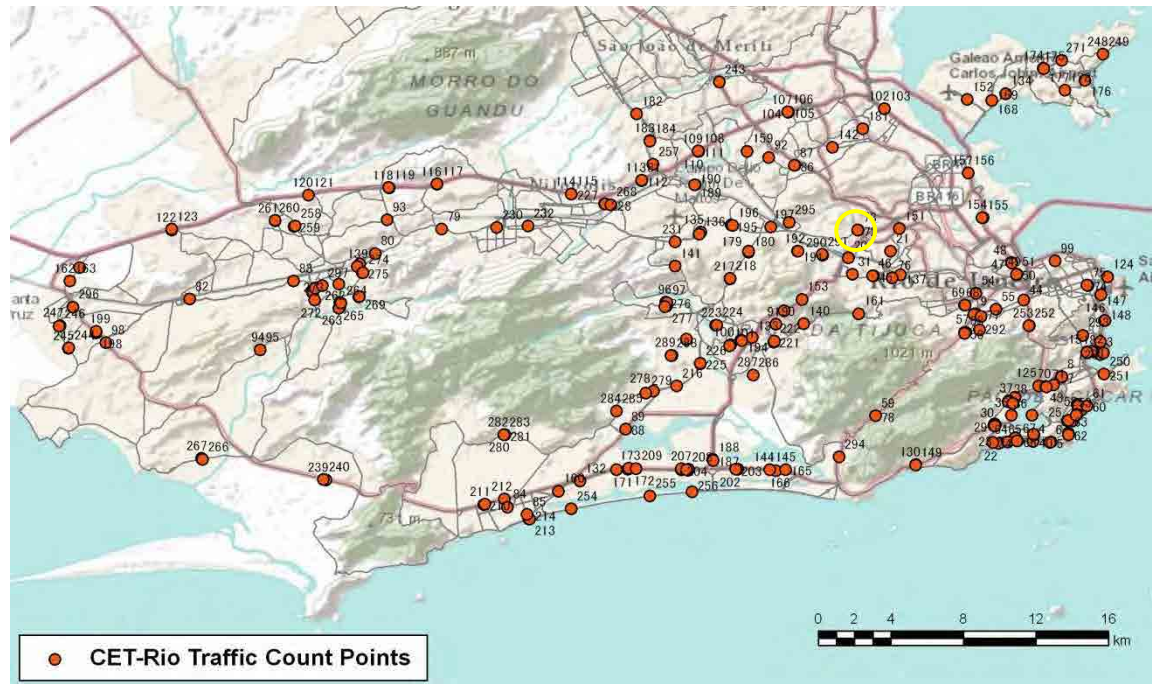

No.	Point	Towards
73	Av D.Helder Camara prox.n-6742	Pilares

[Location]