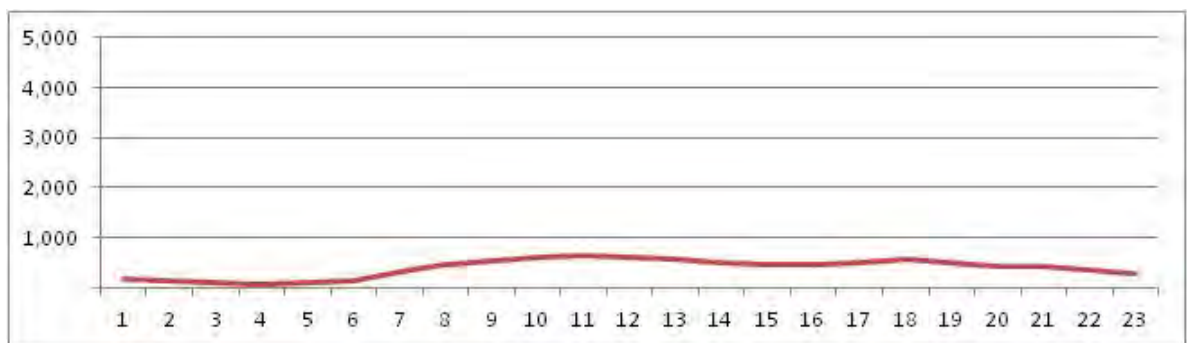

No.	Point	Towards
236	Estr.Cabuçu,765	Rio da Prata

[Location]

[Weekday]

[Weekend]