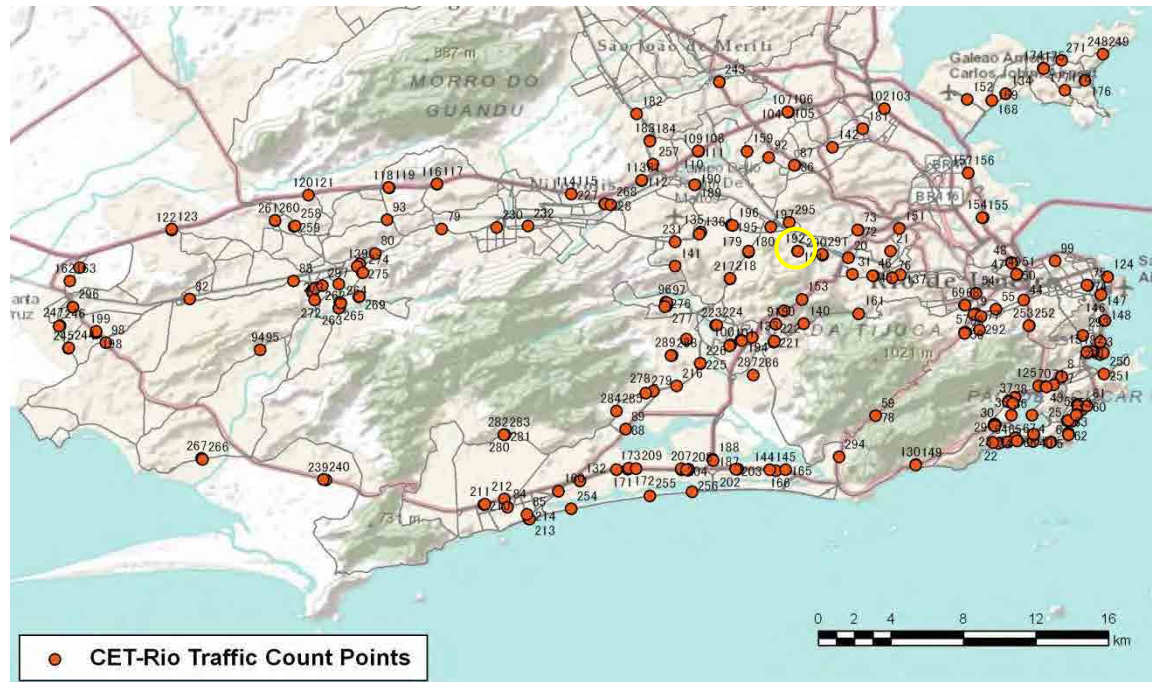

[Weekend]

No.	Point	Towards
191	Clarimundo de Melo906	Encantado

[Location]

[Weekday]

[Weekend]

No.	Point	Towards
192	Clarimundo de Melo906	Cascadura

[Location]

[Weekday]