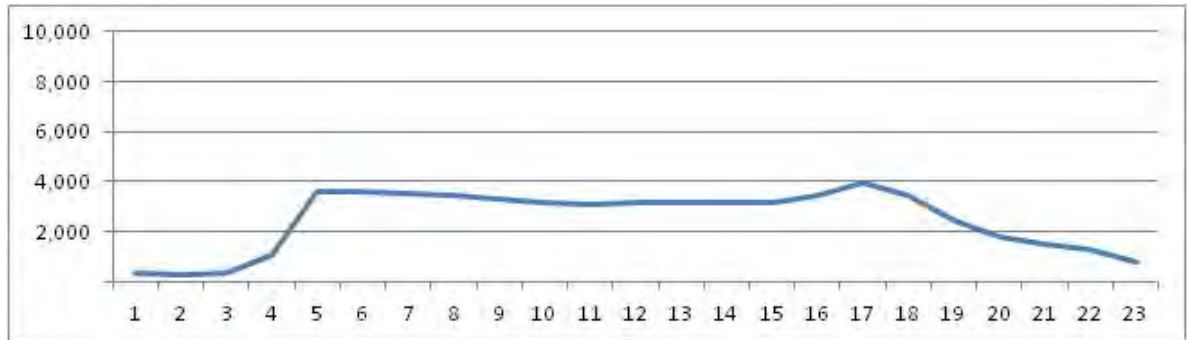

[Weekend]

No.	Point	Towards
111	Av. Brasil, Km 24,3	Pista Central Sentido Santa Cruz

[Location]

[Weekday]

[Weekend]

No.	Point	Towards
112	Av. Brasil, Km 28,0	Centro

[Location]

[Weekday]