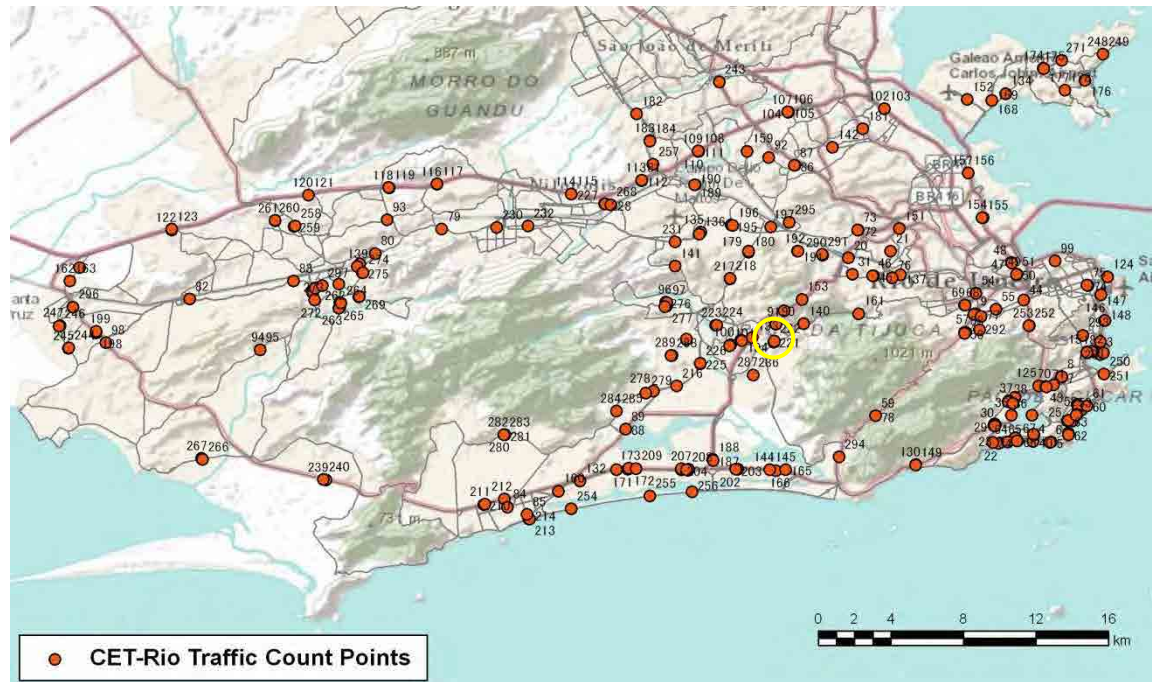

No.	Point	Towards
222	Estr.Geminiano Góis,331	JPA

[Location]