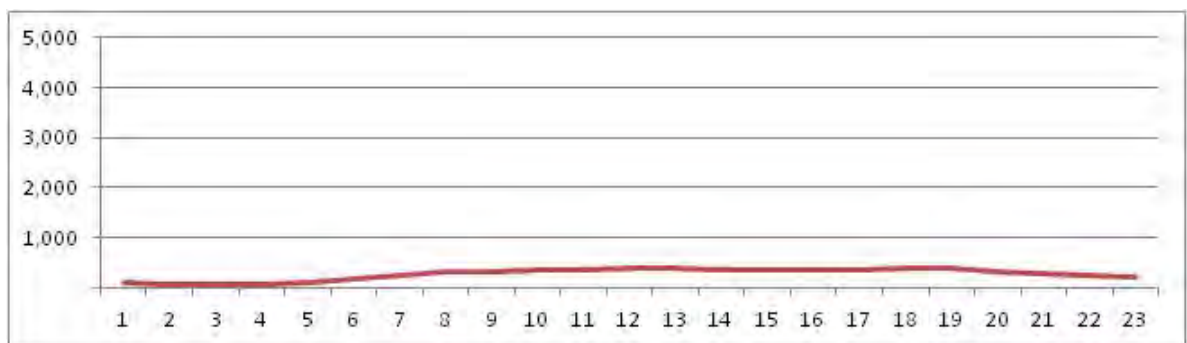

No.	Point	Towards
79	Av. Santa Cruz, prox. n. 8.264	Campo Grande

[Location]

[Weekday]

[Weekend]

No.	Point	Towards
80	Av. Santa Cruz, em frente n. 12.242	Campo Grande

[Location]

[Weekday]

[Weekend]