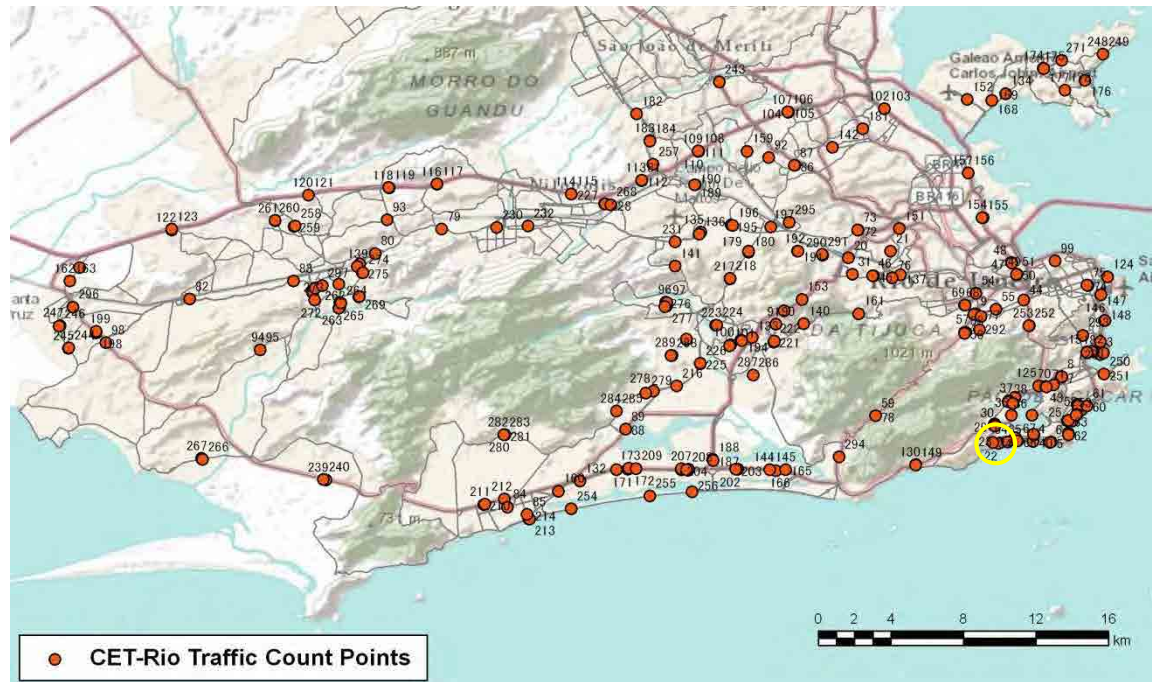

No.	Point	Towards
31	Rua Dias da Cruz proximo ao n827	

[Location]

[Weekday]

[Weekend]

No.	Point	Towards
32	Av Gal San Martin prox. Av Borges de Medeiros	

[Location]

[Weekday]

[Weekend]

No.	Point	Towards
33	Av Borges de Medeiros proximo ao n179	

[Location]

[Weekday]

[Weekend]

No.	Point	Towards
34	Av Gal San Martin proximo ao n1159	

[Location]

[Weekday]

[Weekend]

No.	Point	Towards
35	Av Lineu de Paula Machado proximo ao n-720	

[Location]

[Weekday]

[Weekend]

No.	Point	Towards
36	R. Pacheco Leao prox. n-38	Gavea

[Location]

[Weekday]

[Weekend]