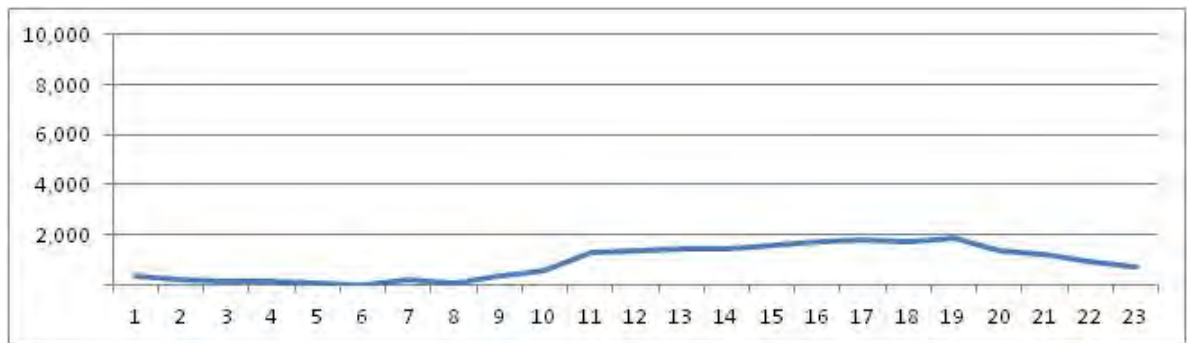

No.	Point	Towards
51	R. Figueira de Mello x Av. Pedro II	

[Location]

[Weekday]

[Weekend]

No.	Point	Towards
52	Av Atlantica proximo n-2616	Ipanema

[Location]

[Weekday]

[Weekend]