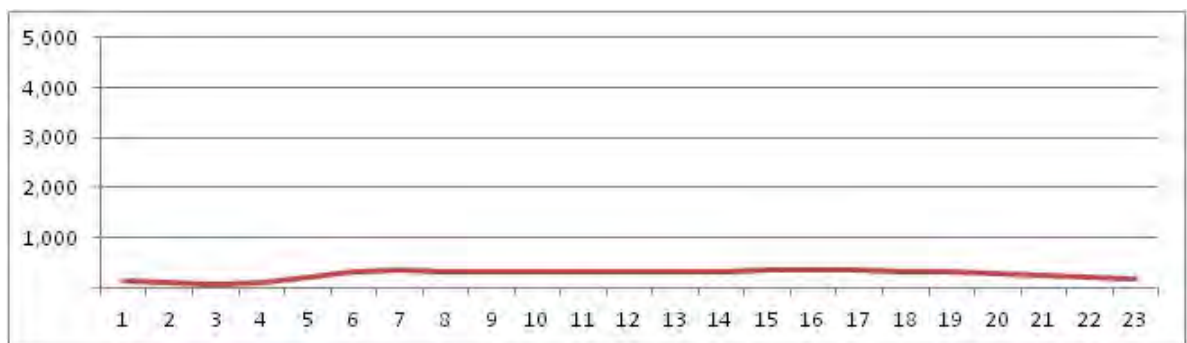

No.	Point	Towards
99	Rua Rivadavia Correa, prox ao n 163	Av. Rodrigues Alves

[Location]

[Weekday]

[Weekend]

No.	Point	Towards
100	Rua Retiro dos Artistas, prox. n 1.420	Retiro dos Artistas

[Location]

[Weekday]