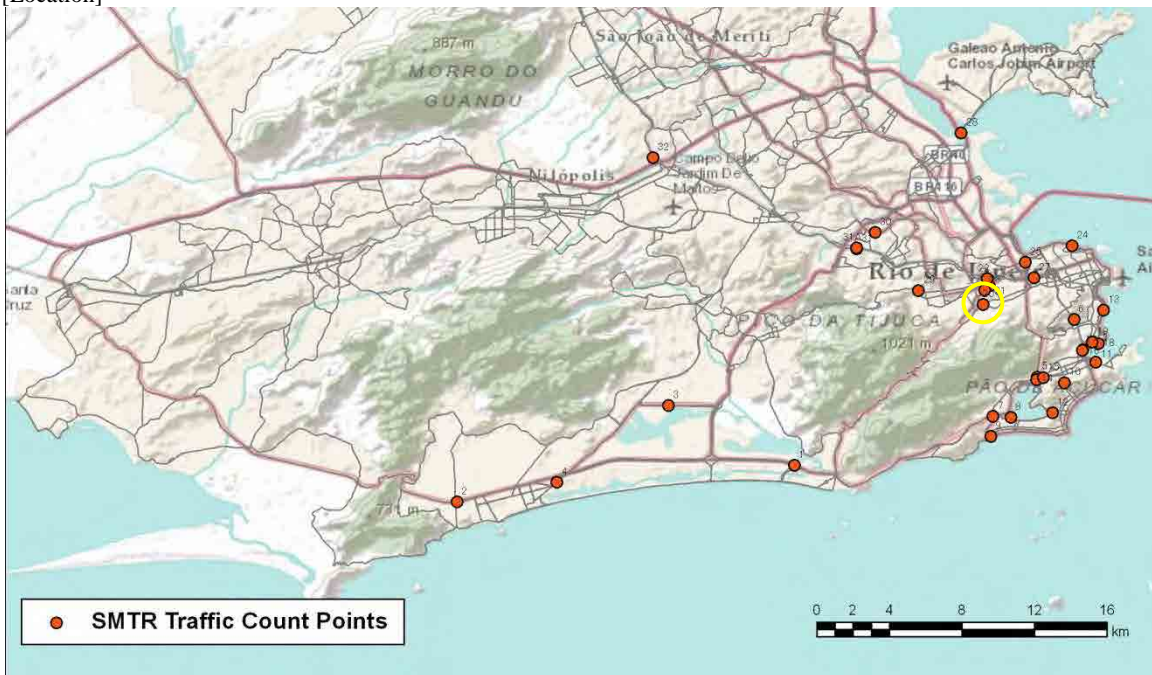

Post	Local	Volumetric count	
		Date	Duration
20	RuaCondedeBonfim	30/09/2011	06:00 - 19:59

[Location]