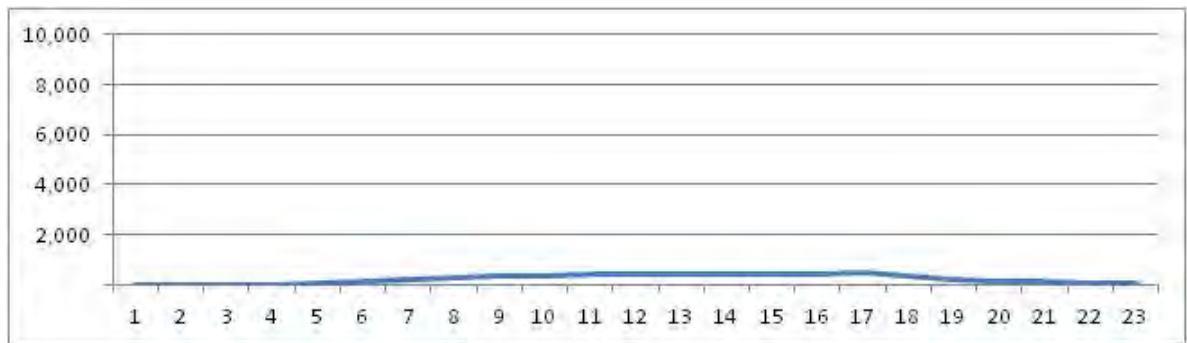

No.	Point	Towards
47	Campo de Sao Cristovao prox. a Rua Escobar	

[Location]

[Weekday]

[Weekend]

No.	Point	Towards
48	R Escobar proximo ao n-84 e a R Santos Lima	

[Location]

[Weekday]

[Weekend]