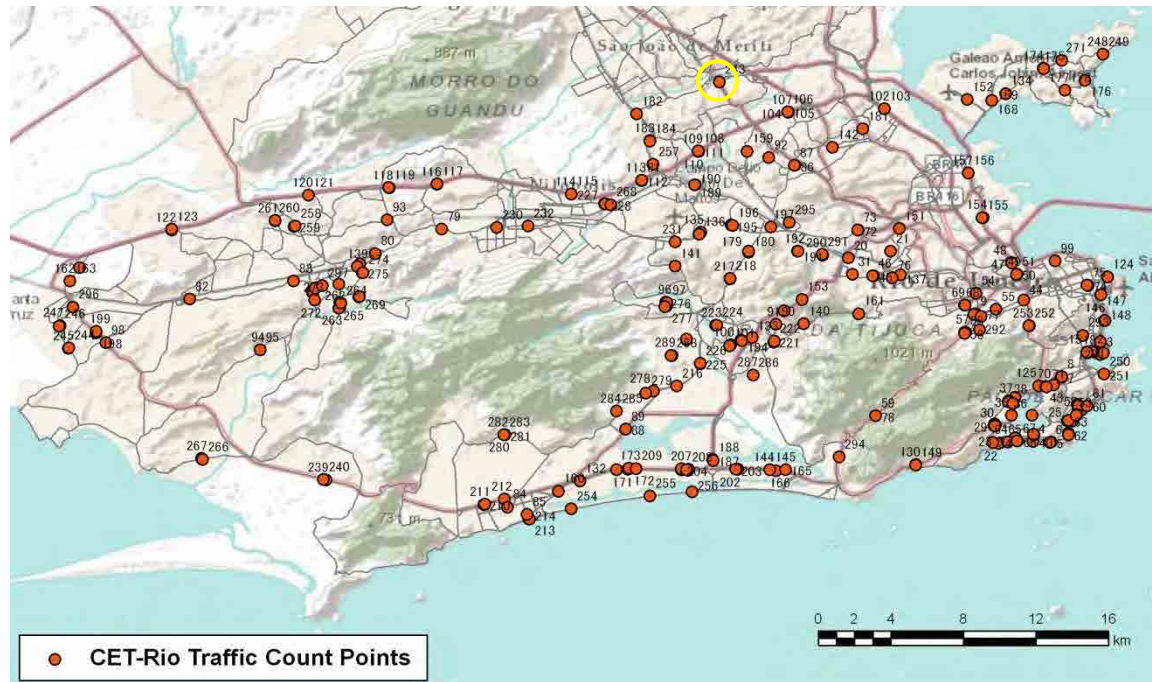

No.	Point	Towards
243	AV. MARTIN LUTHER KING JR. e.f. n.º 13.738	Pavuna

[Location]