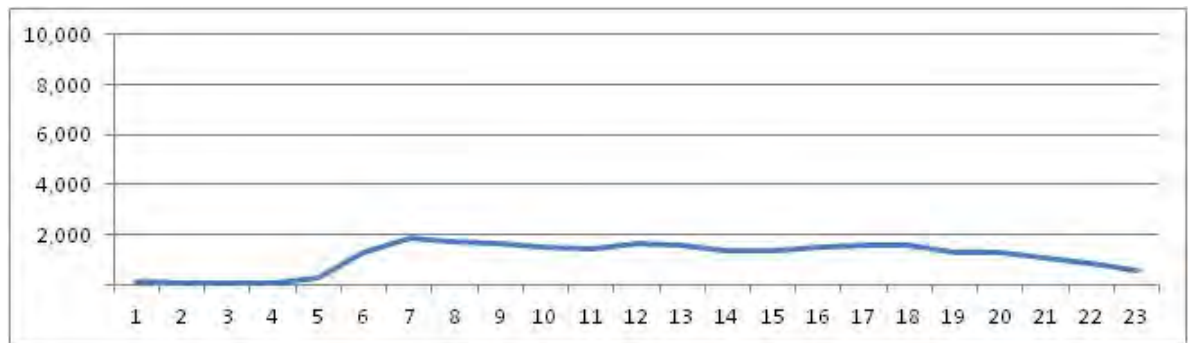

No.	Point	Towards
67	Av Vieira Souto próx. n°718	Arpoador

[Location]

[Weekday]

[Weekend]

No.	Point	Towards
68	Rua Maxwell prox. n- 145 e a R.Gonzaga Bastos	

[Location]

[Weekday]

[Weekend]