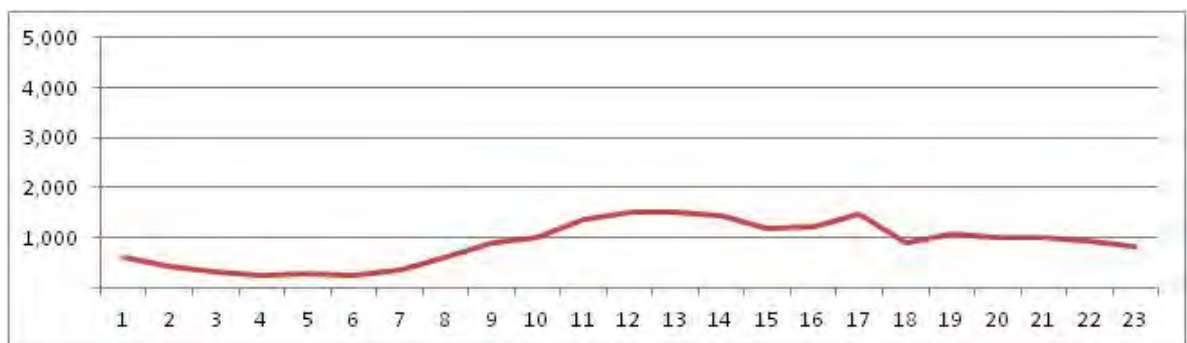

No.	Point	Towards
11	Av. Atlantica prox. n3056	Ipanema

[Location]

[Weekday]

[Weekend]

No.	Point	Towards
12	Av. Atlantica prox. n3056	Leme

[Location]

[Weekday]

[Weekend]