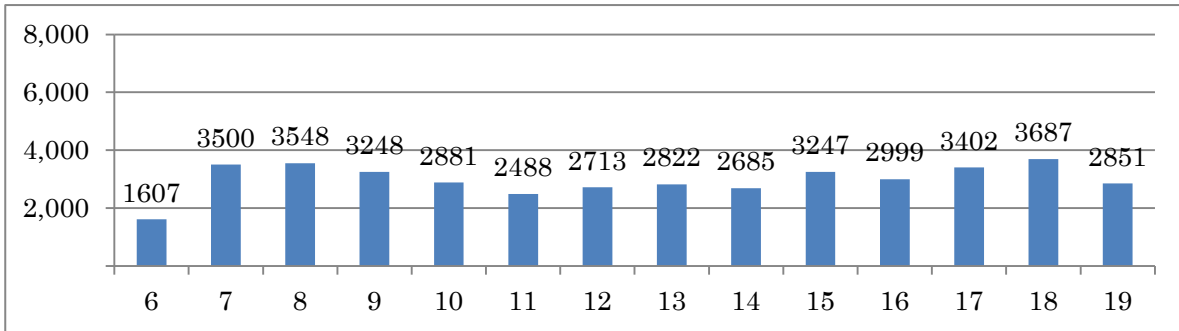

[Location]

[001 - Centro]

[002 - Lagoa]

Post	Local	Volumetric count	
		Date	Duration
6	TunelSantaBarbara	28/09/2011	06:00- 19:59

[Location]

[001 - Centro]

[002 - Botafogo]

Post	Local	Volumetric count	
		Date	Duration
7	PrabaSibelius	20/09/2011	06:00- 09:59