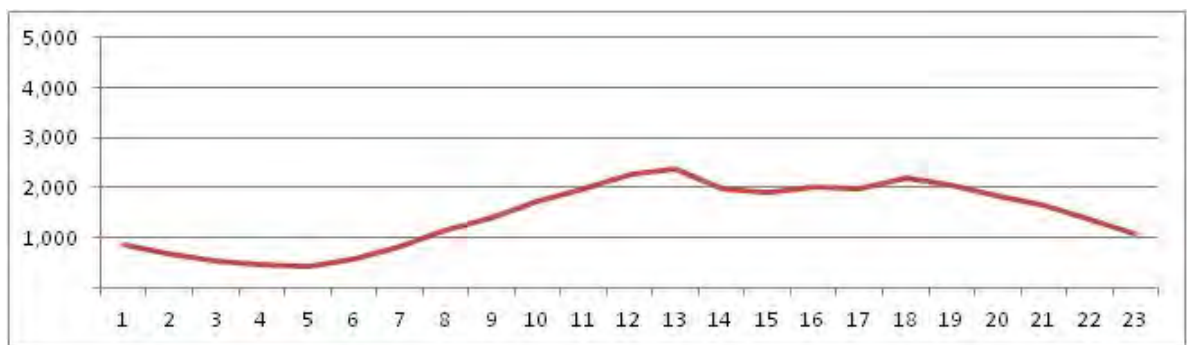

No.	Point	Towards
130	Auto Estrada Lagoa-Barra	Barra

[Location]

[Weekday]

[Weekend]