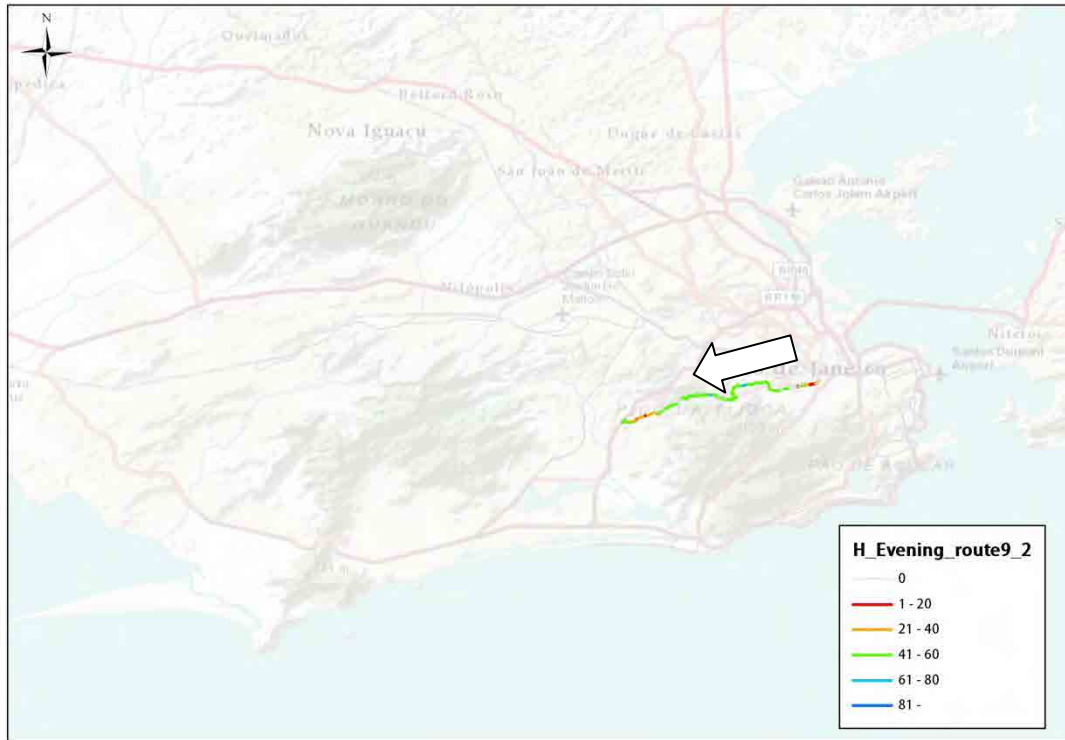

Direction 2