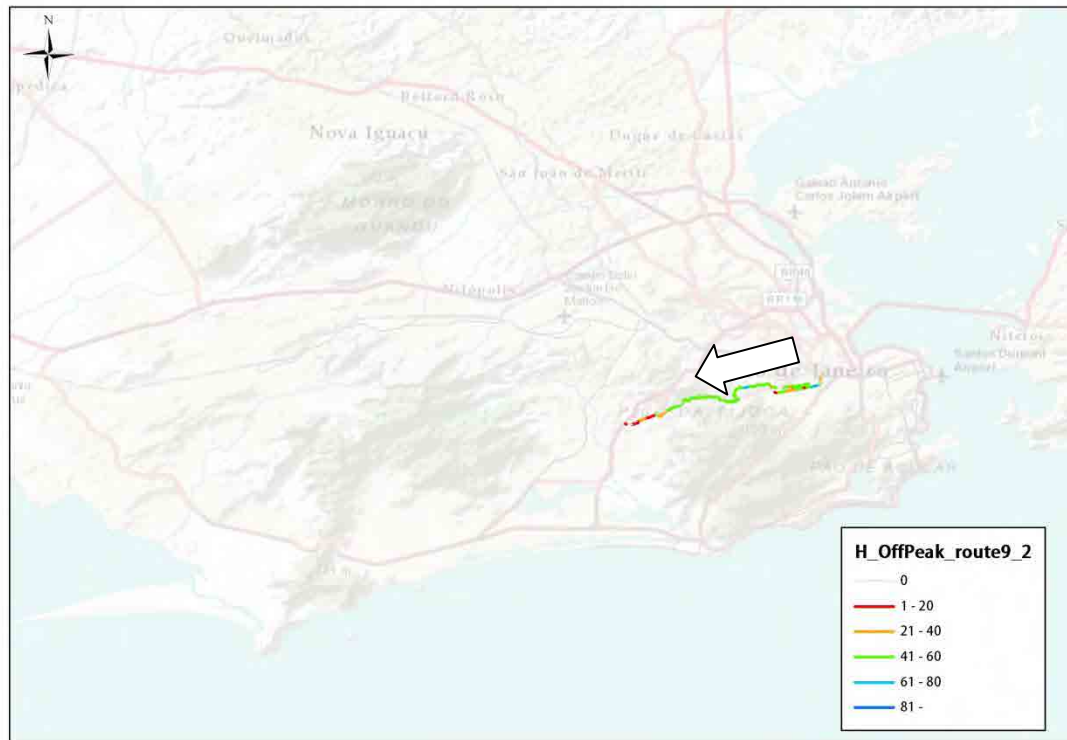

Direction 2