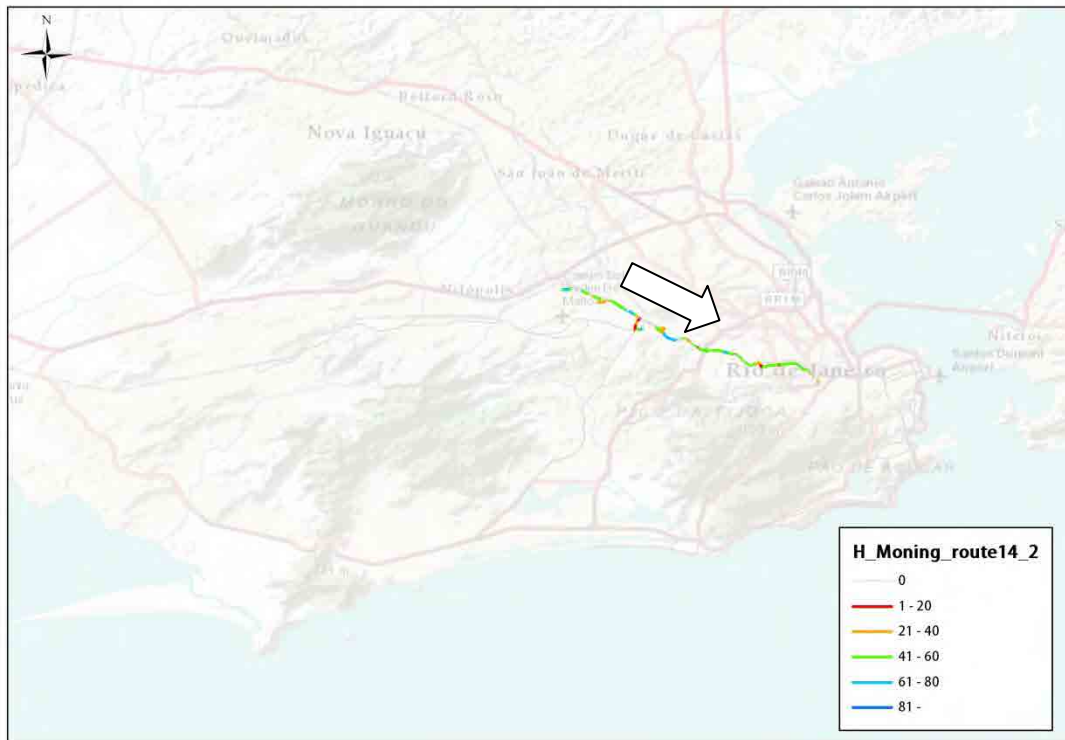

Direction 2