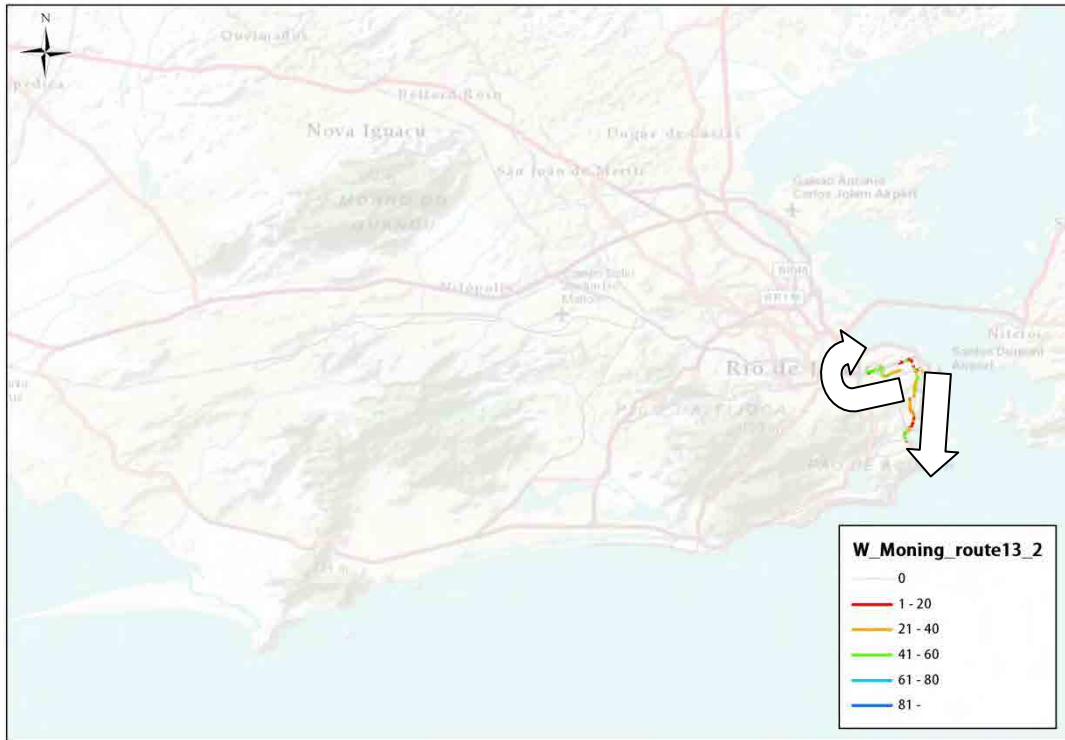

Direction 1

Direction 2

Route	Direction	Start	Goal	Main Road	Distance(km)
14	14-1	Around Maracana Stadium	Deodoro Station	R. Joao Vicente, Av. Amaro Cavalcanti	19
	14-2	Deodoro Station	Around Maracana Stadium		21