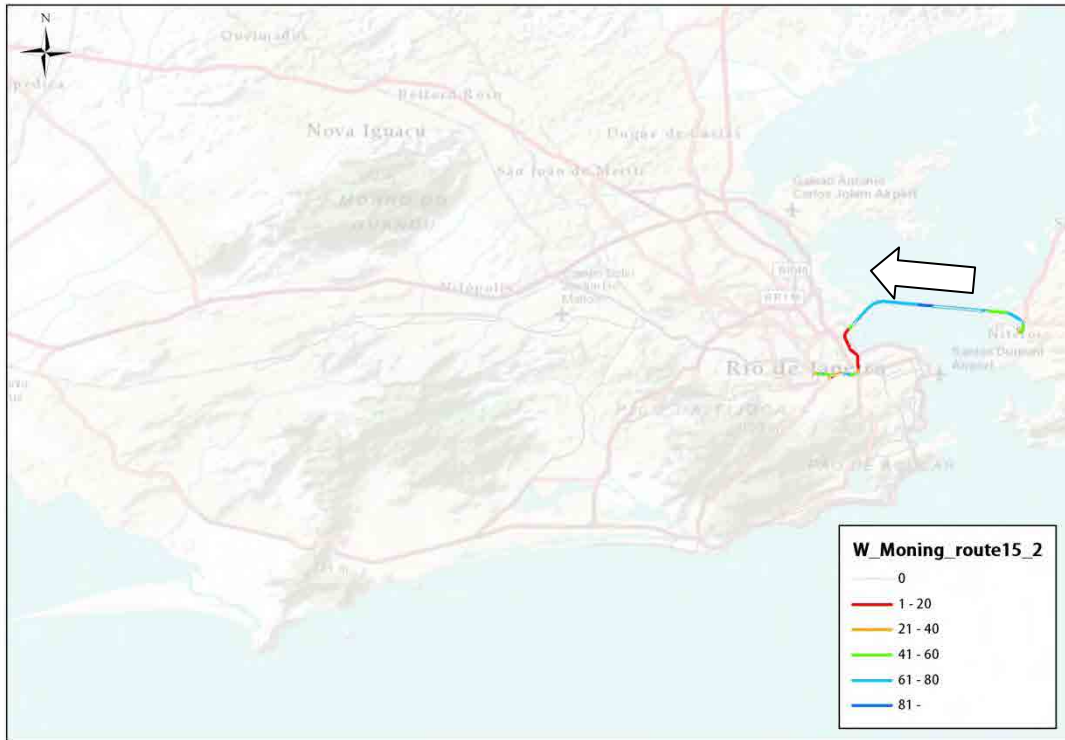

Direction 2