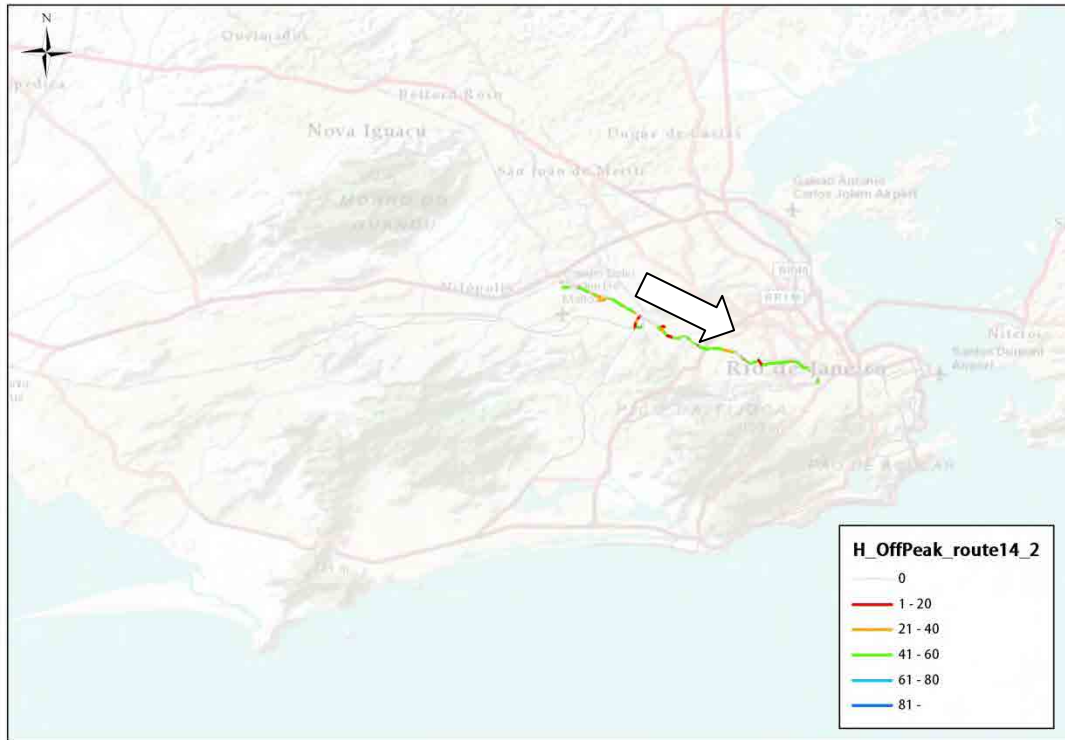

Direction 2