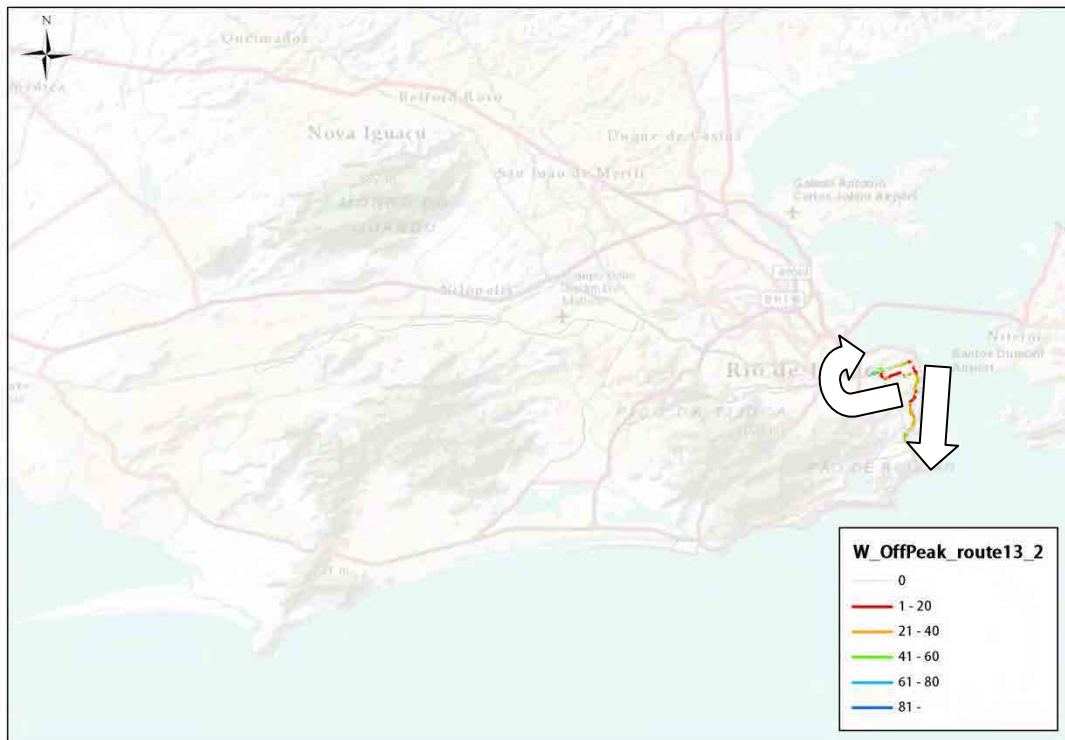

Direction 1

Direction 2

Route	Direction	Start	Goal	Main Road	Distance(km)
14	14-1	Around Maracana Stadium	Deodoro Station	R. Joao Vicente, Av. Amaro Cavalcanti	19
	14-2	Deodoro Station	Around Maracana Stadium		21