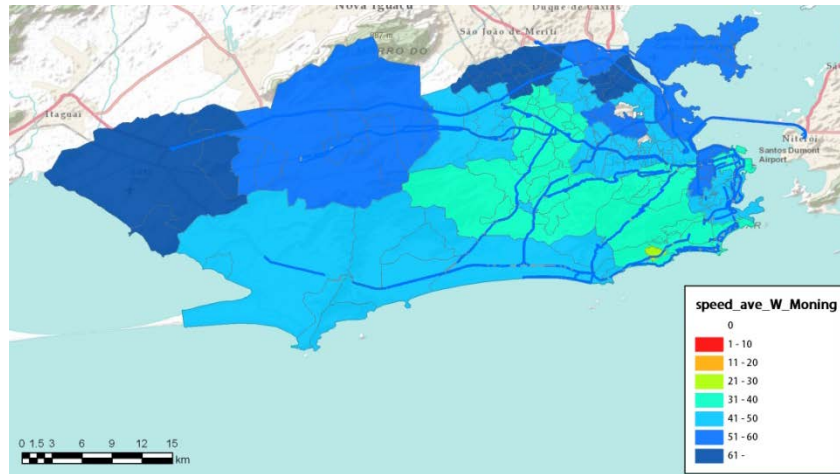

5) Average Travel Speed by Area

Using the travel time results, the average speeds in each area were calculated. In Centro and Copacabana areas, the average travel speed was less than 30 km/h during the weekday.

[Weekday, Morning]

[Weekday, Off-peak]