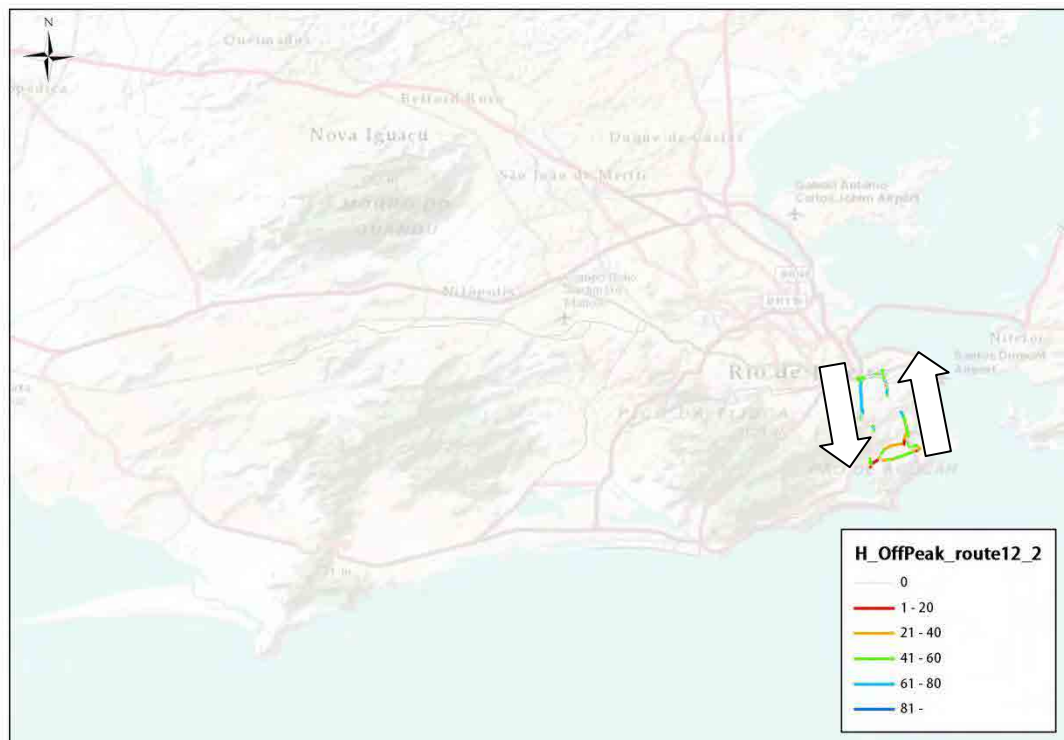

Direction 2