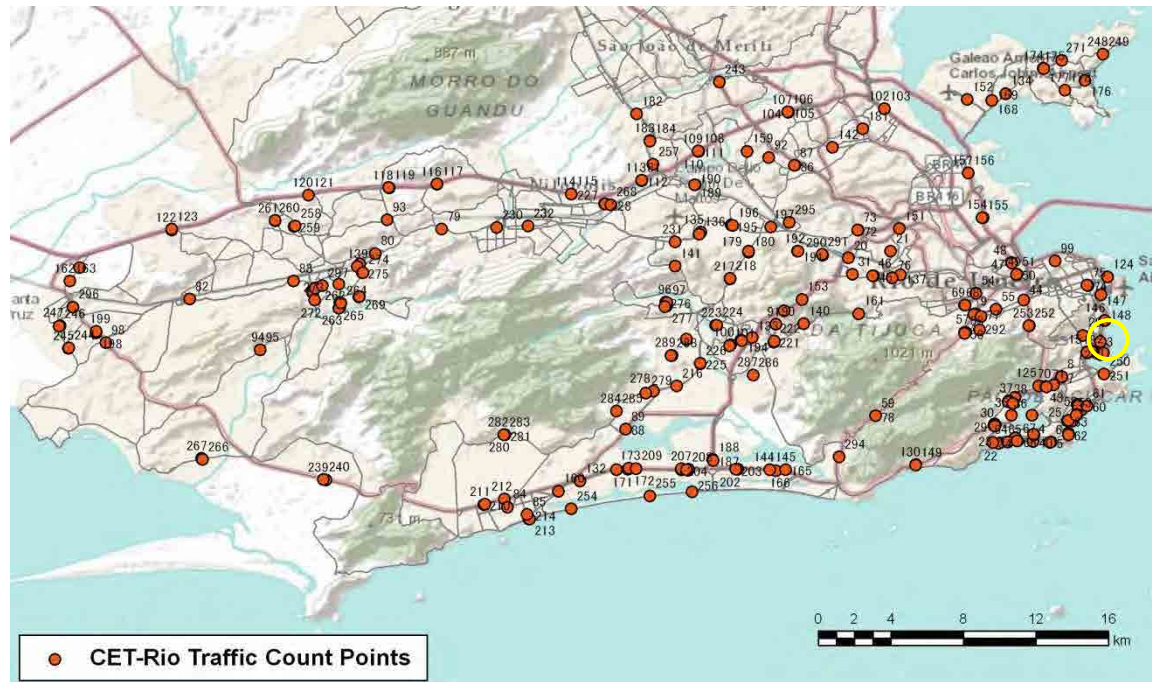

[Location]

[Weekday]

[Weekend]

No.	Point	Towards
2	PraiaBotafogoproxpcMarinhaBrasil	Centro

[Location]

[Weekday]

[Weekend]

No.	Point	Towards
3	Av Rui Barbosa próx. Inst. Fernandes Figueira	

[Location]

[Weekday]

[Weekend]

No.	Point	Towards
4	Av. Vieira Souto prox. n460	Copacabana

[Location]

[Weekday]

[Weekend]