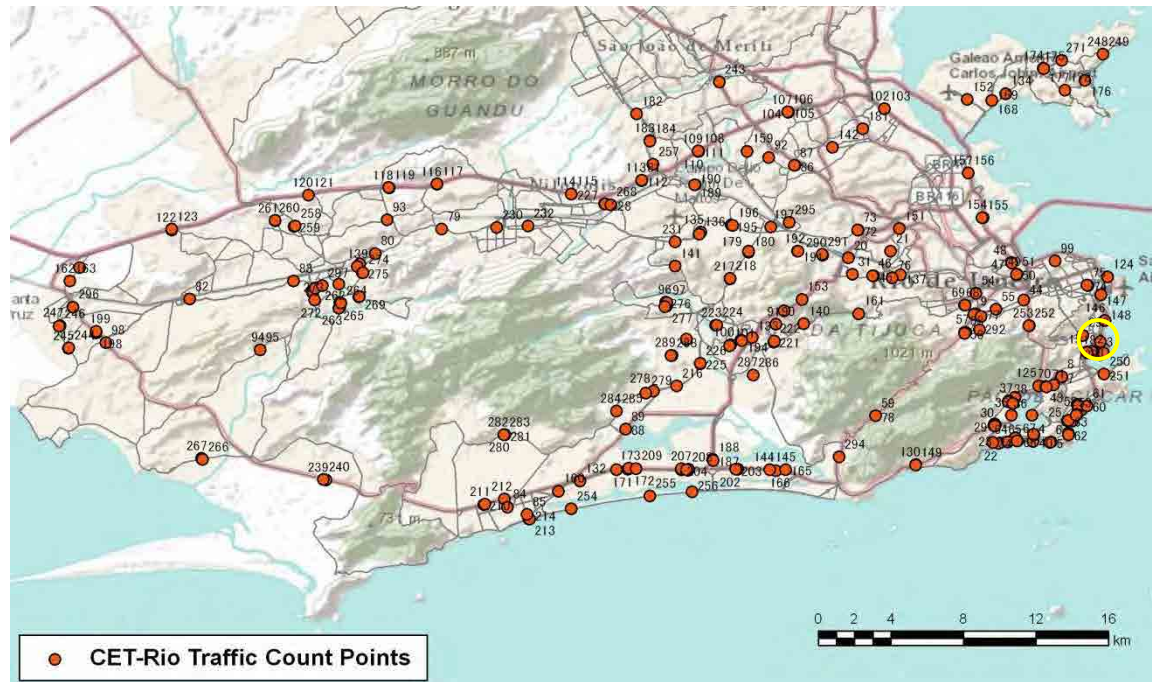

[Location]

[Weekday]

[Weekend]

No.	Point	Towards
2	PraiaBotafogoproxpcMarinhaBrasil	Centro

[Location]

[Weekday]

[Weekend]

No.	Point	Towards
3	Av Rui Barbosa próx. Inst. Fernandes Figueira	

[Location]

[Weekday]

[Weekend]

No.	Point	Towards
4	Av. Vieira Souto prox. n460	Copacabana

[Location]

[Weekday]

[Weekend]