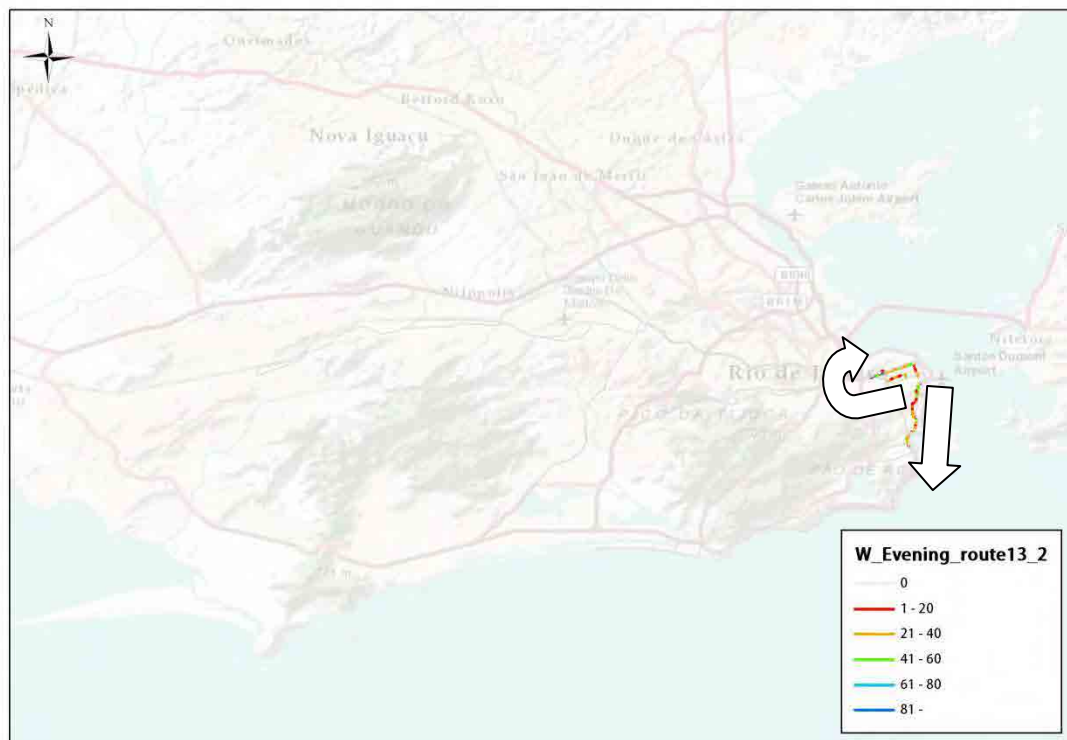

Direction 1

Direction 2

Route	Direction	Start	Goal	Main Road	Distance(km)
14	14-1	Around Maracana Stadium	Deodoro Station	R. Joao Vicente, Av. Amaro Cavalcanti	19
	14-2	Deodoro Station	Around Maracana Stadium		21