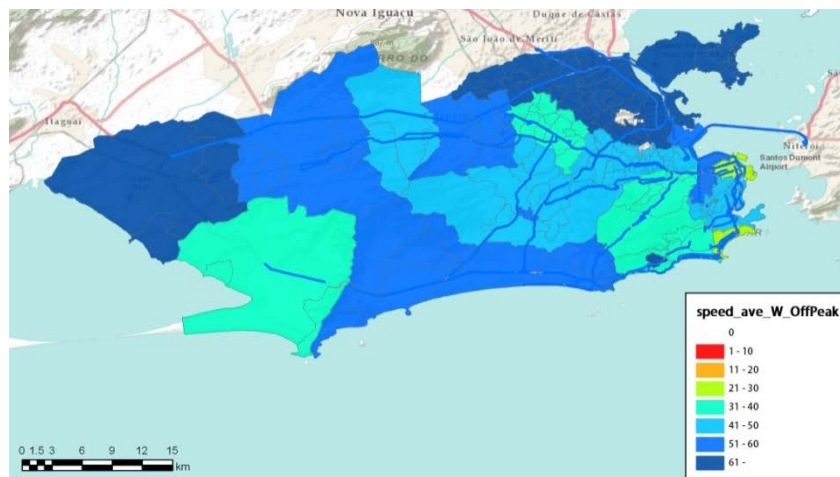

[Weekday, Evening]