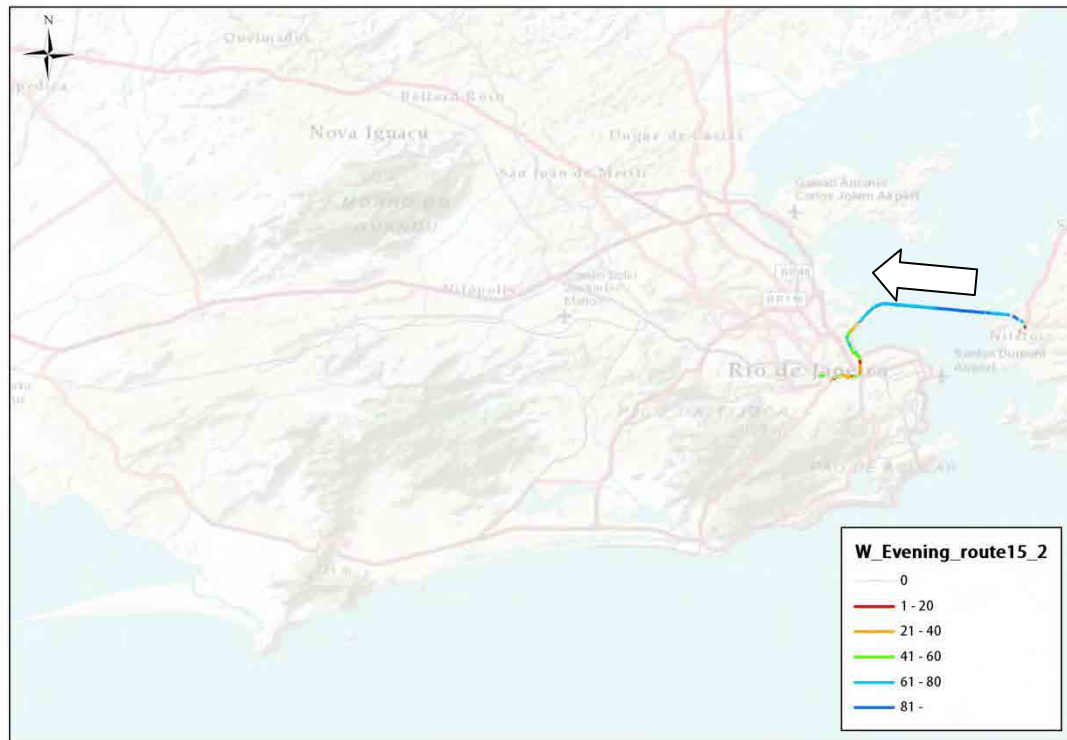

Direction 2