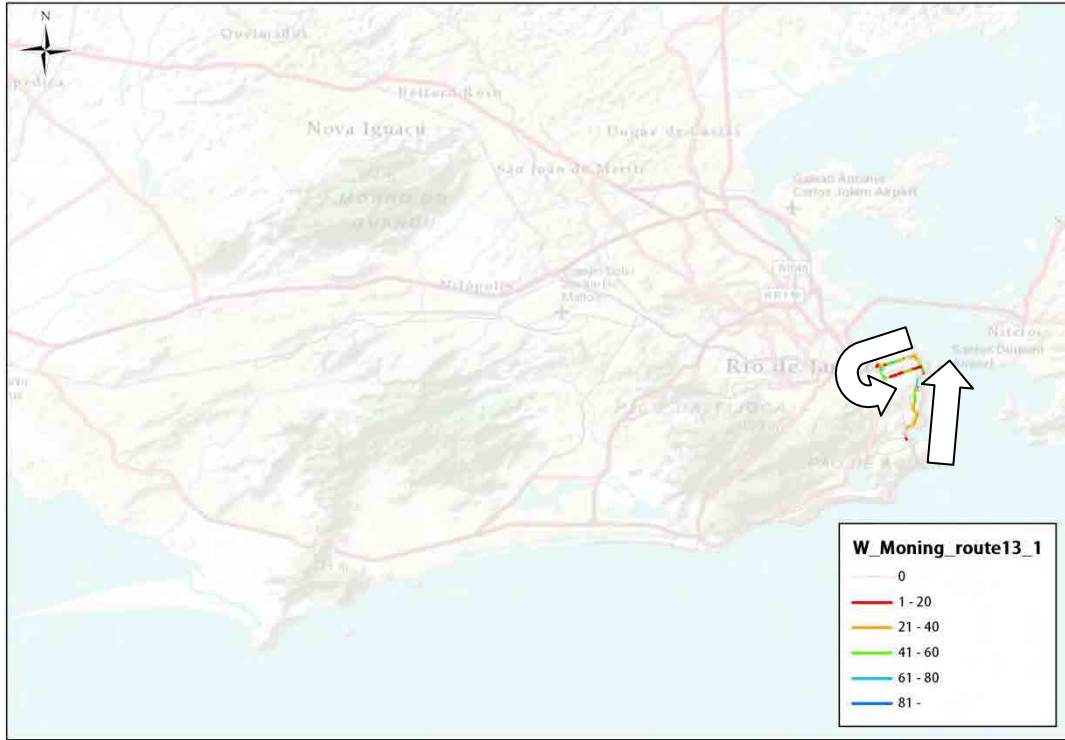

Direction 1

Direction 2

Route	Direction	Start	Goal	Main Road	Distance(km)
13	13-1	Around Largo Alm Indio do Brasil	Av. Alm. Barroso / Av. Pres. Antonio Carlos	Av. Pres. Vargas, R. Primeiro Marco, Av. Republica do Chille, R. do Catete	14
	13-2	Av. Alm. Barroso / Av. Pres. Antonio Carlos	Around Largo Alm Indio do Brasil	R. do Catete	13

Direction 1

Direction 2

Route	Direction	Start	Goal	Main Road	Distance(km)
14	14-1	Around Maracana Stadium	Deodoro Station	R. Joao Vicente, Av. Amaro Cavalcanti	19
	14-2	Deodoro Station	Around Maracana Stadium		21