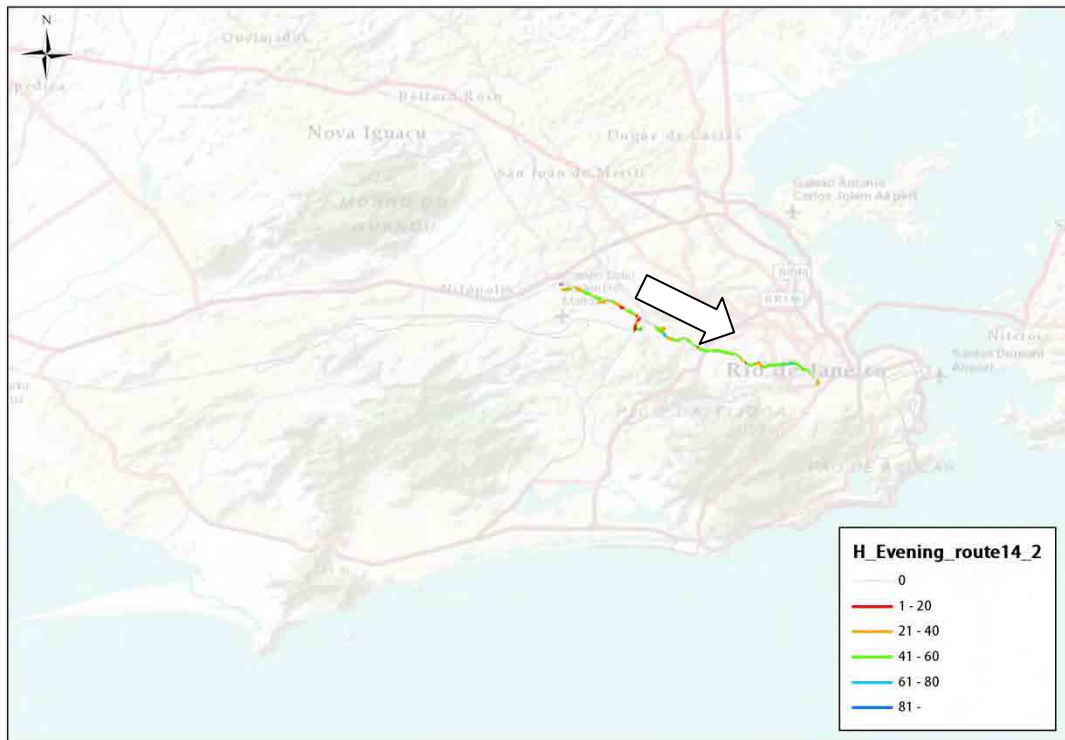

Direction 2