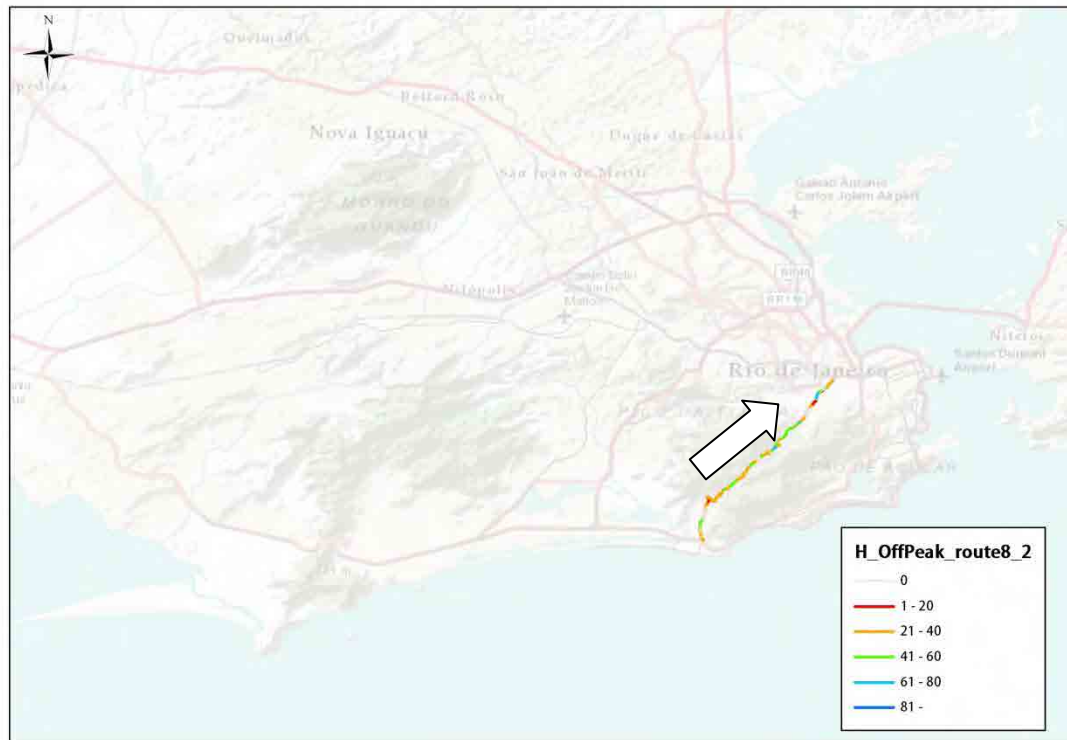

Direction 1

Direction 2

Route	Direction	Start	Goal	Main Road	Distance(km)
9	9-1	Av. Geremário Dantas / Ln. Amarela	Around Maracana Stadium	Av. Menezes Cortes	15
	9-2	Around Maracana Stadium	Av. Geremário Dantas / Ln. Amarela		15