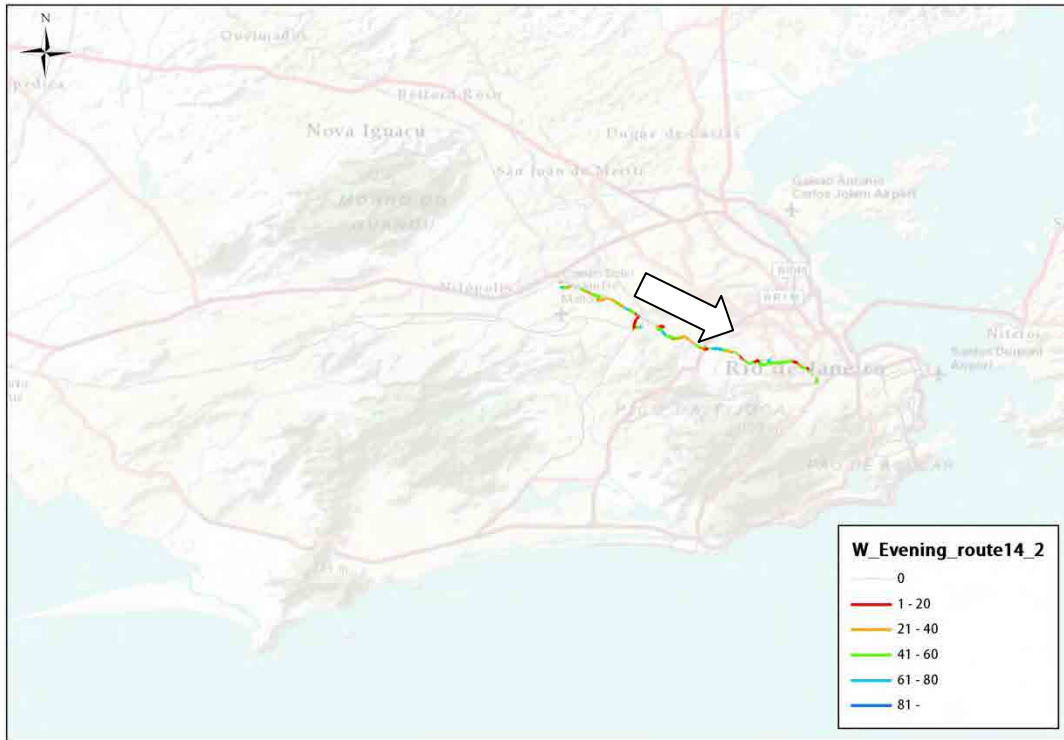

Direction 2