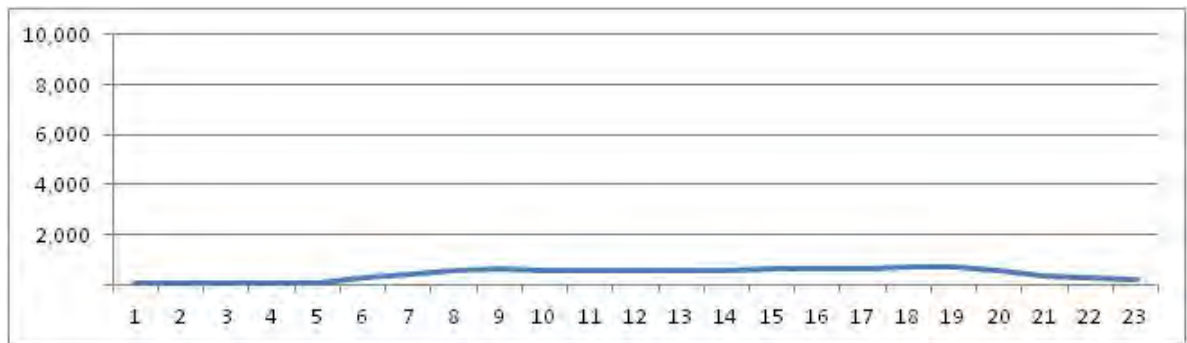

No.	Point	Towards
1	Av. OswaldoCruz proxPca Nicaragua	Botafogo

[Location]

[Weekday]

[Weekend]