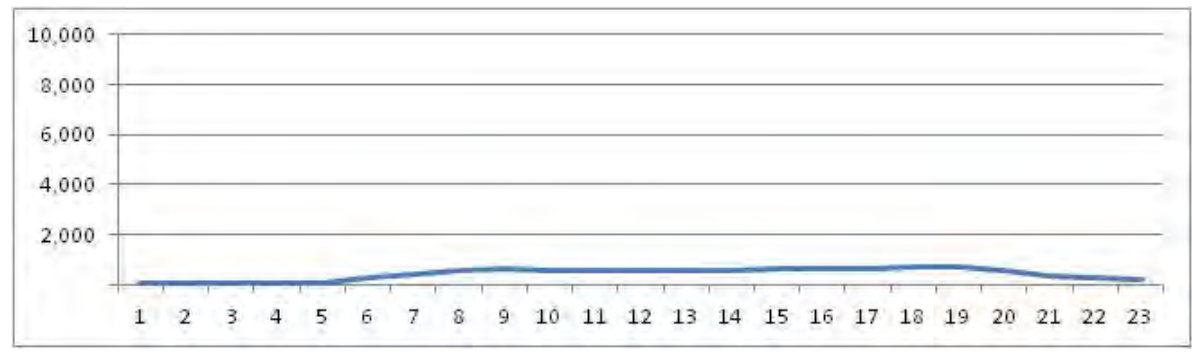

CET-Rio Traffic Count Data

No.	Point	Towards
1	Av. OswaldoCruz proxPca Nicaragua	Botafogo

[Location]

[Weekday]

[Weekend]