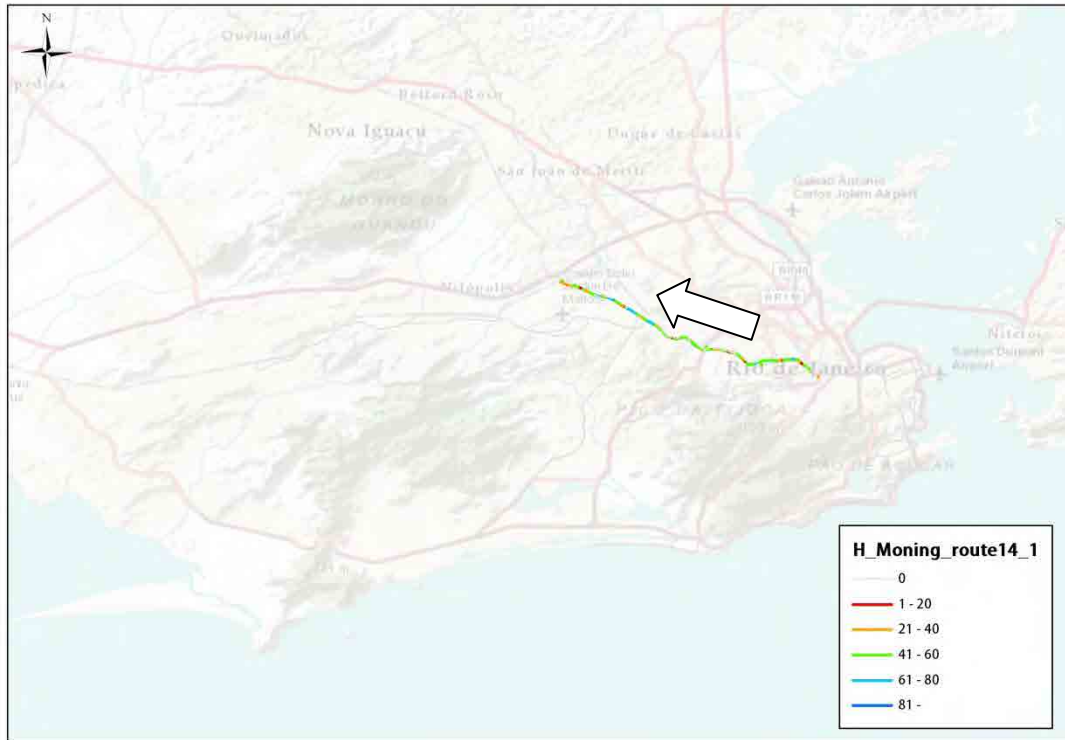

Route	Direction	Start	Goal	Main Road	Distance(km)
14	14-1	Around Maracana Stadium	Deodoro Station	R. Joao Vicente, Av. Amaro Cavalcanti	19
	14-2	Deodoro Station	Around Maracana Stadium	R. Joao Vicente, Av. Amaro Cavalcanti	21

Direction 1