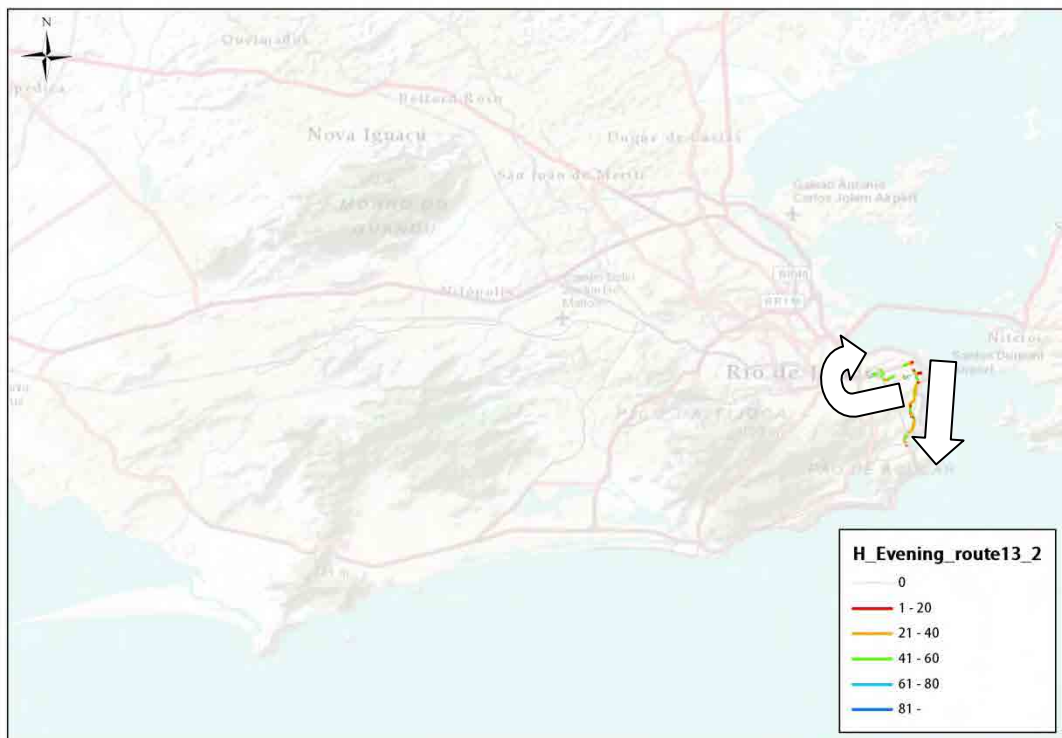

Direction 1

Direction 2

Route	Direction	Start	Goal	Main Road	Distance(km)
14	14-1	Around Maracana Stadium	Deodoro Station	R. Joao Vicente, Av. Amaro Cavalcanti	19
	14-2	Deodoro Station	Around Maracana Stadium		21