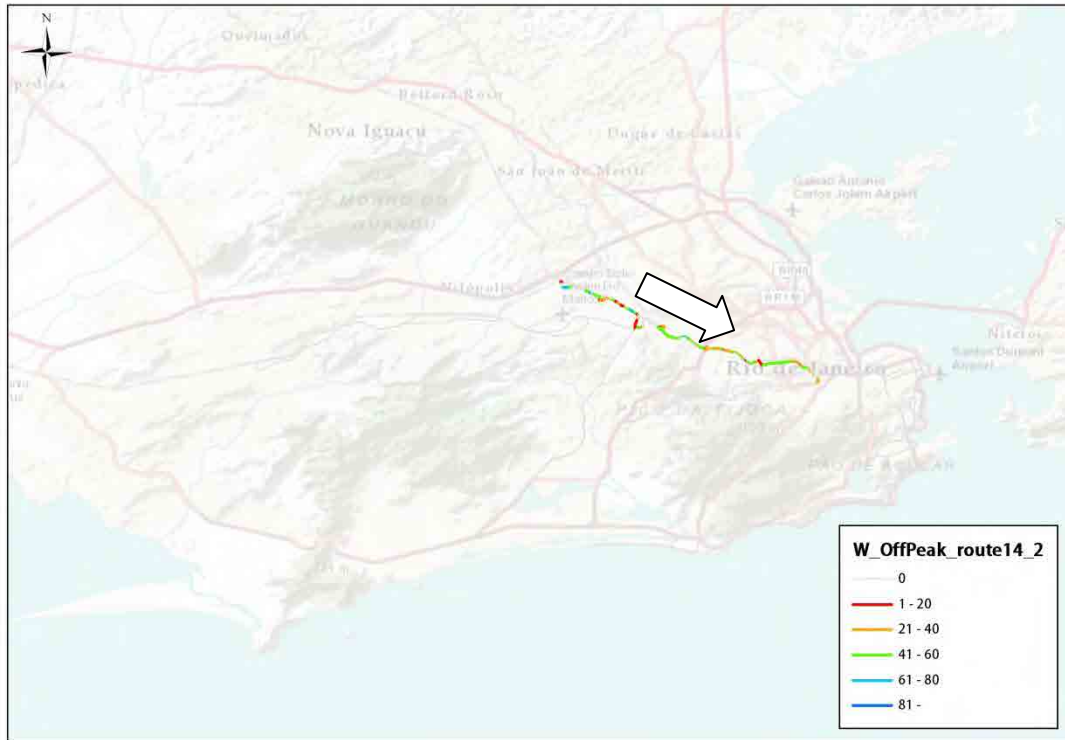

Direction 2