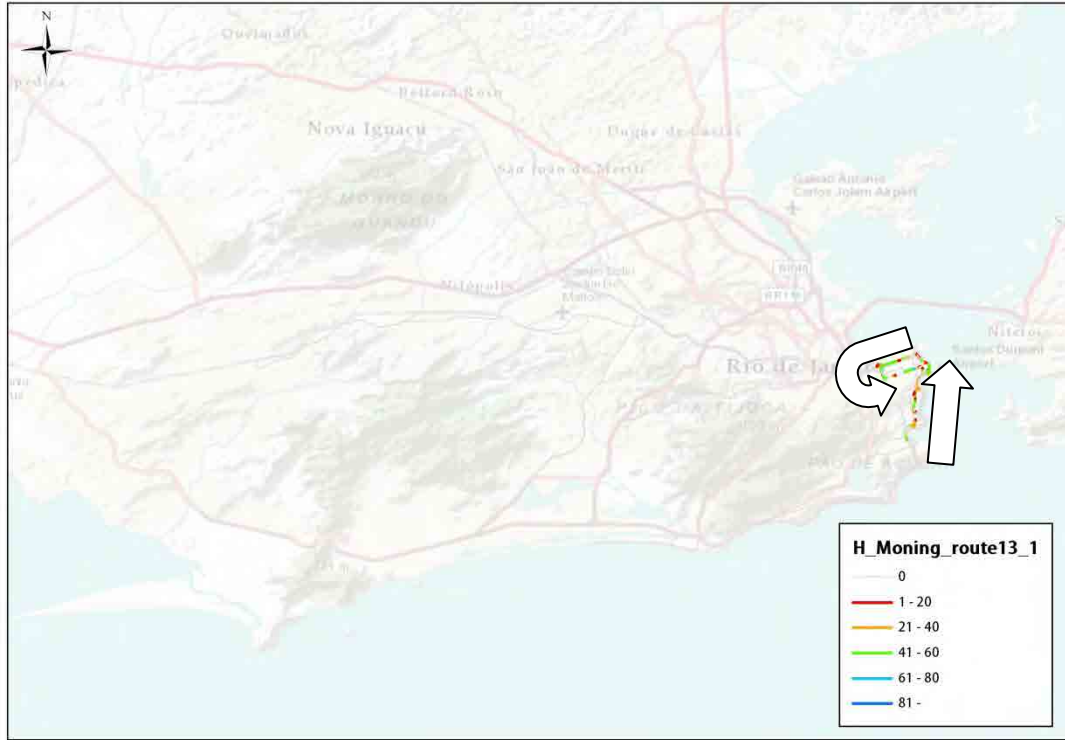

Direction 1

Direction 2

Route	Direction	Start	Goal	Main Road	Distance(km)
14	14-1	Around Maracana Stadium	Deodoro Station	R. Joao Vicente, Av. Amaro Cavalcanti	19
	14-2	Deodoro Station	Around Maracana Stadium	R. Joao Vicente, Av. Amaro Cavalcanti	21