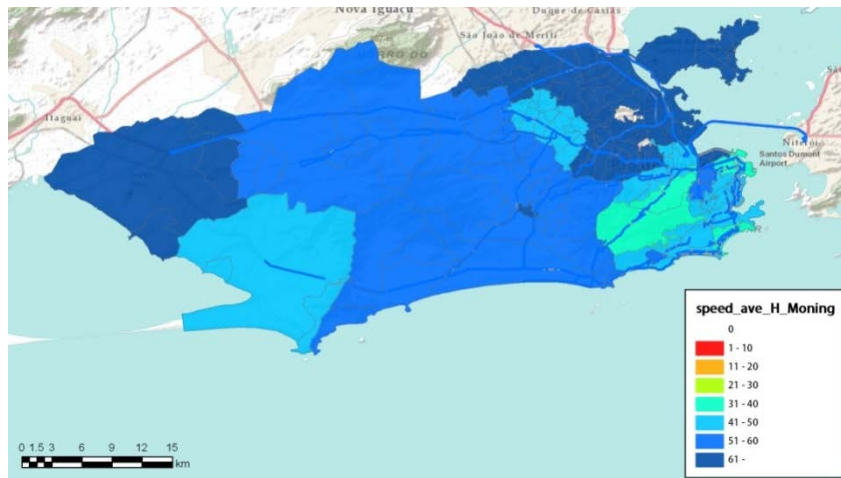

[Weekday, Morning]

[Weekday, Off-peak]

[Weekday, Evening]

Source: JICA Study Team

During the weekend, only the average travel speed in Copacabana area was less than 30 km/h.

[Weekend, Morning]

[Weekend, Off-peak]