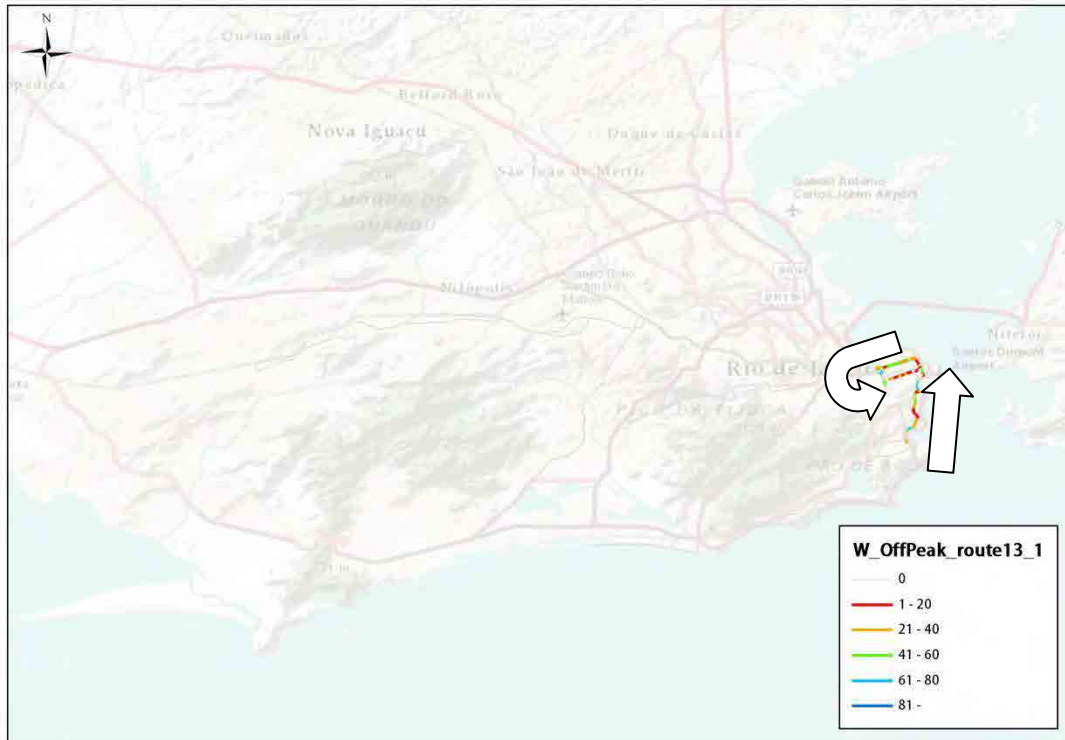

Direction 1

Direction 2

Route	Direction	Start	Goal	Main Road	Distance(km)
14	14-1	Around Maracana Stadium	Deodoro Station	R. Joao Vicente, Av. Amaro Cavalcanti	19
	14-2	Deodoro Station	Around Maracana Stadium		21