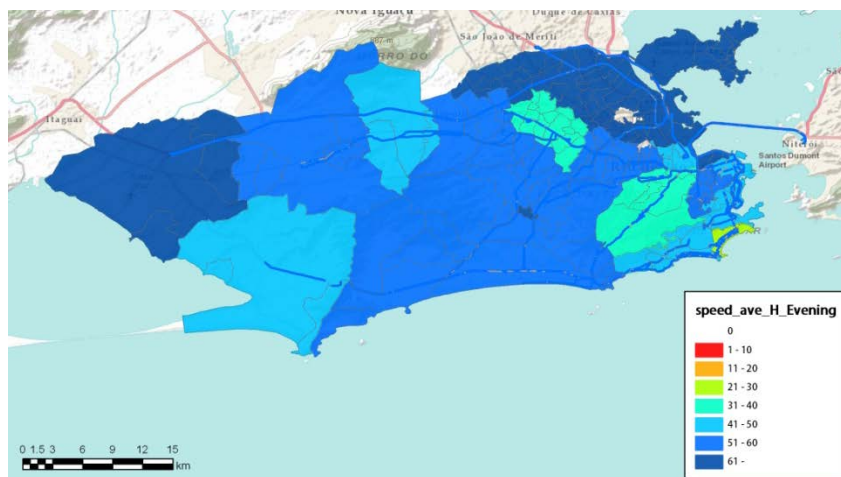

Source: JICA Study Team