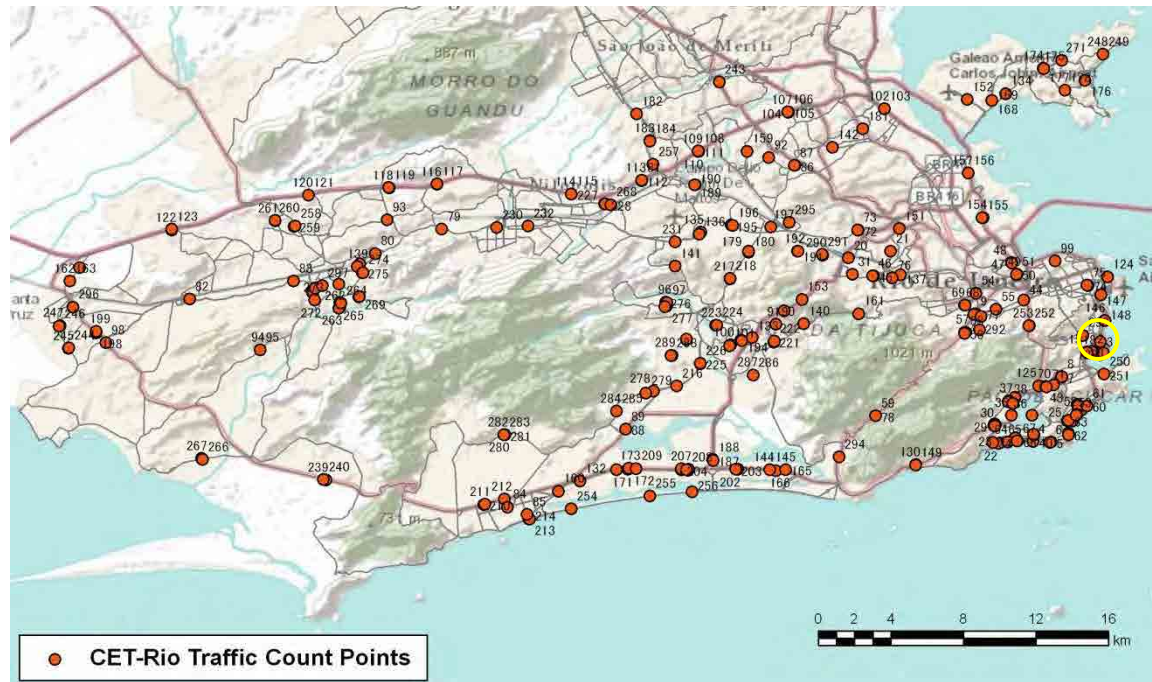

[Weekend, Evening]

Source: JICA Study Team

CET-Rio Traffic Count Data

No.	Point	Towards
1	Av. OswaldoCruz proxPca Nicaragua	Botafogo

[Location]

[Weekday]

[Weekend]

No.	Point	Towards
1	Av. OswaldoCruz proxPca Nicaragua	Botafogo

[Location]

[Weekday]

[Weekend]

No.	Point	Towards
2	PraiaBotafogoproxpcMarinhaBrasil	Centro

[Location]

[Weekday]

[Weekend]

No.	Point	Towards
3	Av Rui Barbosa próx. Inst. Fernandes Figueira	