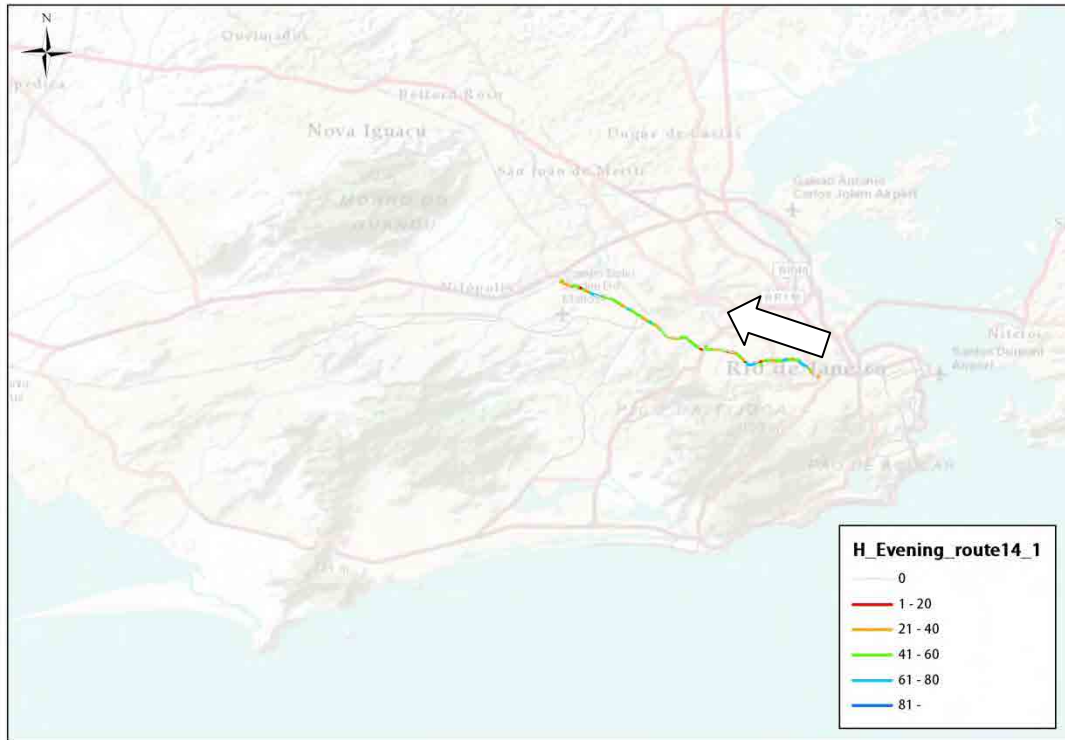

Route	Direction	Start	Goal	Main Road	Distance(km)
14	14-1	Around Maracana Stadium	Deodoro Station	R. Joao Vicente, Av. Amaro Cavalcanti	19
	14-2	Deodoro Station	Around Maracana Stadium		21

Direction 1