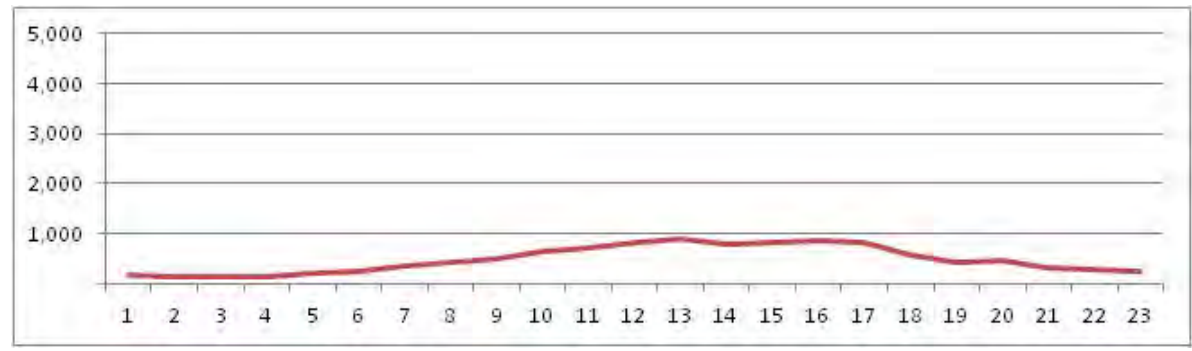

CET-Rio Traffic Count Data

No.	Point	Towards
1	Av. OswaldoCruz proxPca Nicaragua	Botafogo

[Location]

[Weekday]

[Weekend]