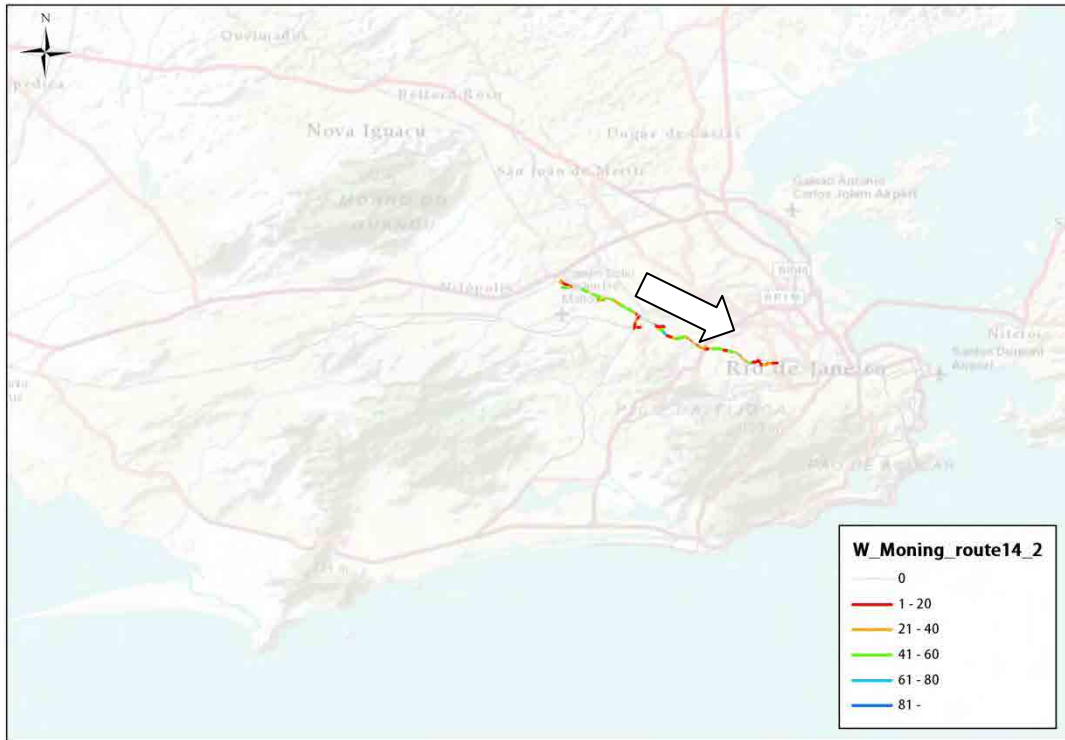

Direction 2