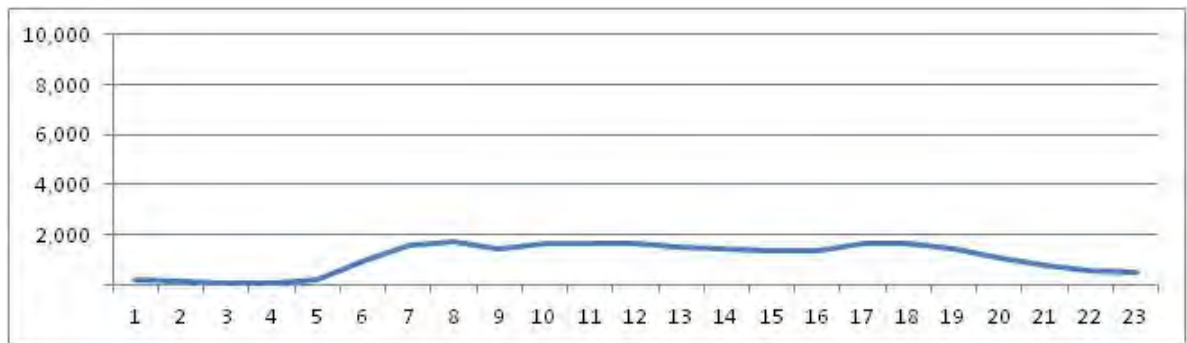

[Location]

[Weekday]

[Weekend]

No.	Point	Towards
4	Av. Vieira Souto prox. n460	Copacabana

[Location]

[Weekday]

[Weekend]