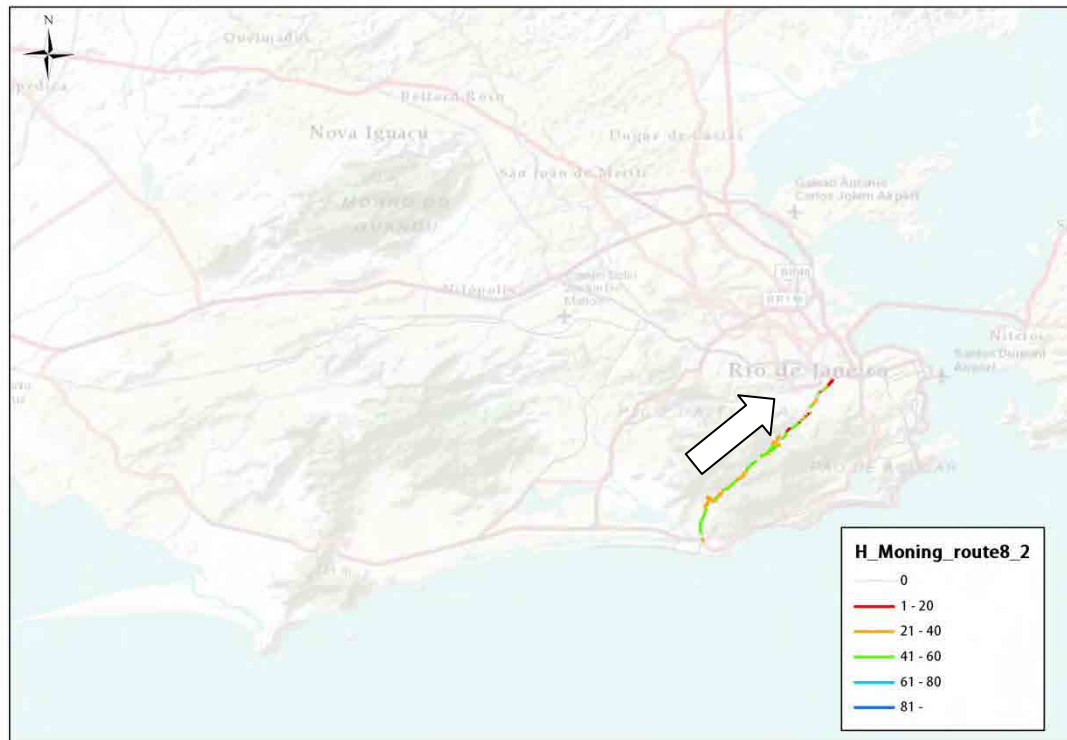

Direction 1

Direction 2

Route	Direction	Start	Goal	Main Road	Distance(km)
9	9-1	Av. Geremário Dantas / Ln. Amarela	Around Maracana Stadium	Av. Menezes Cortes	15
	9-2	Around Maracana Stadium	Av. Geremário Dantas / Ln. Amarela		15