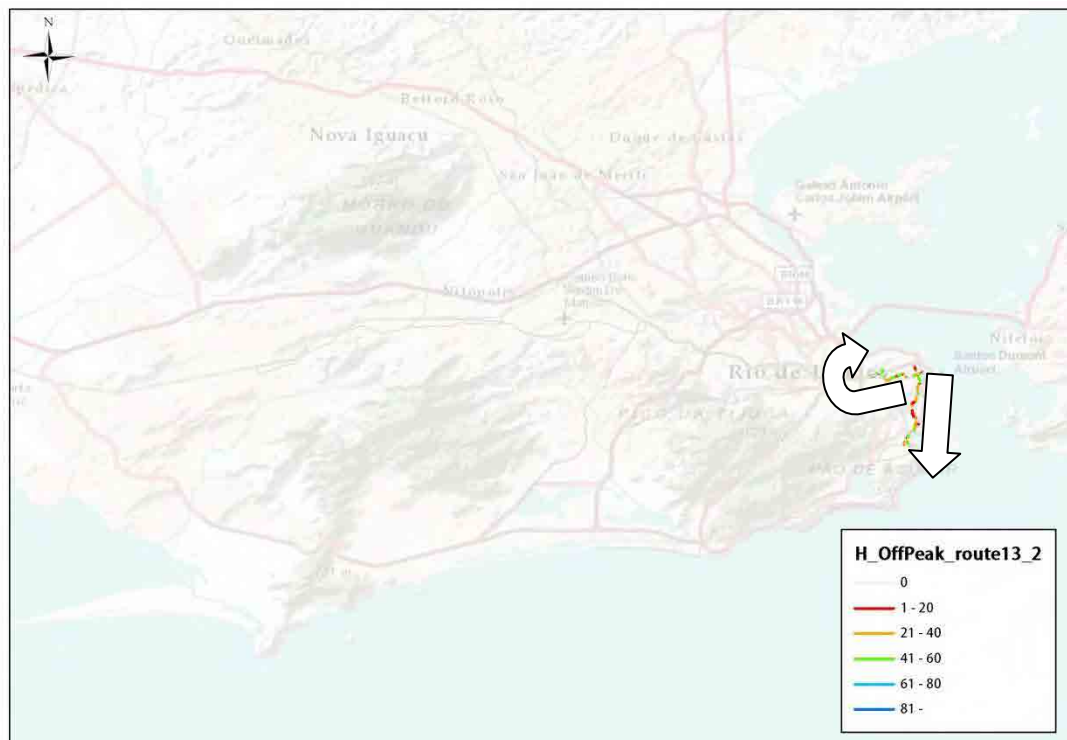

Direction 1

Direction 2

Route	Direction	Start	Goal	Main Road	Distance(km)
14	14-1	Around Maracana Stadium	Deodoro Station	R. Joao Vicente, Av. Amaro Cavalcanti	19
	14-2	Deodoro Station	Around Maracana Stadium		21