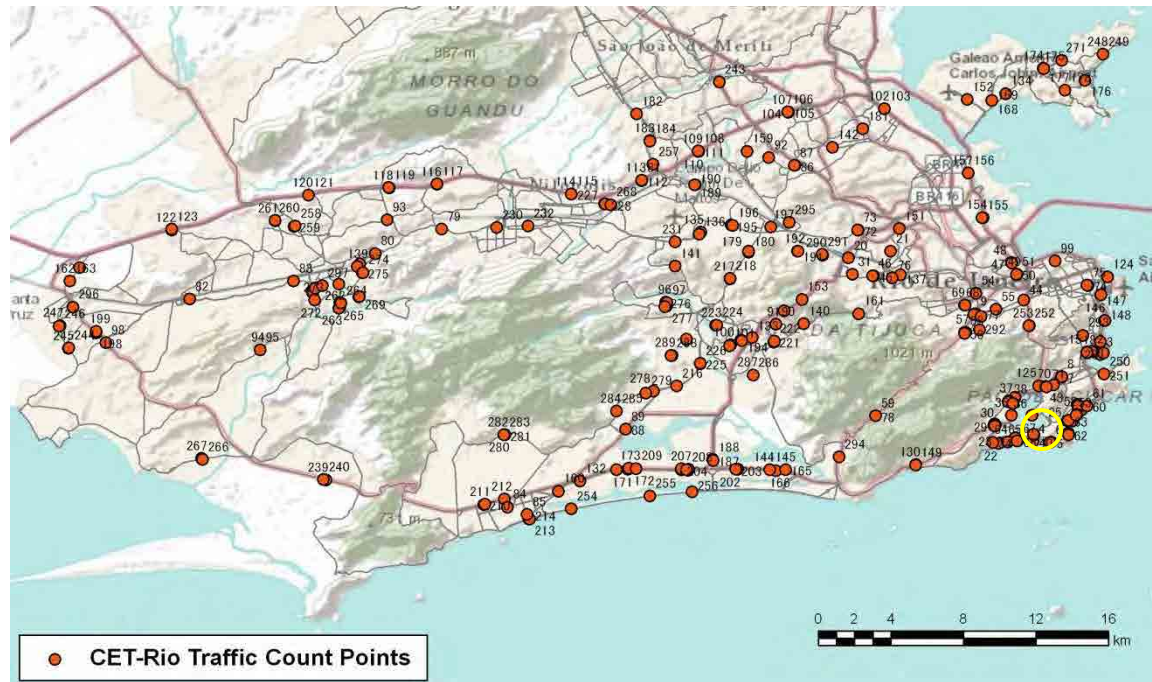

[Location]

[Weekday]

[Weekend]

No.	Point	Towards
4	Av. Vieira Souto prox. n460	Copacabana

[Location]

[Weekday]

[Weekend]