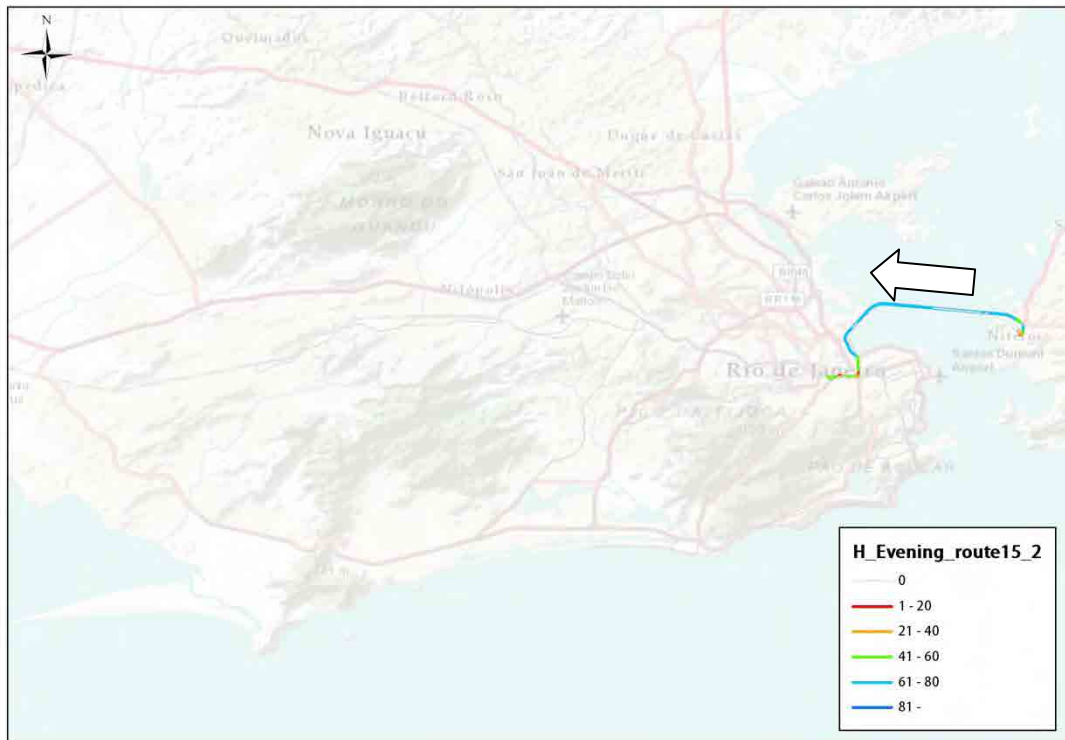

Direction 2