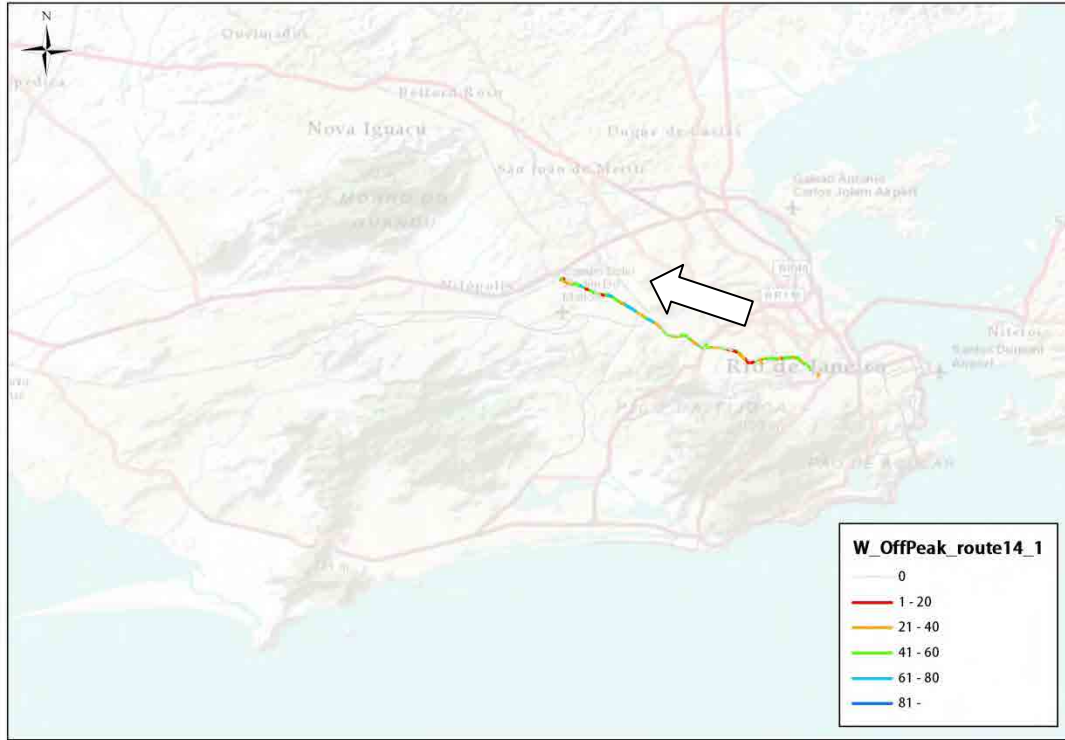

Route	Direction	Start	Goal	Main Road	Distance(km)
14	14-1	Around Maracana Stadium	Deodoro Station	R. Joao Vicente, Av. Amaro Cavalcanti	19
	14-2	Deodoro Station	Around Maracana Stadium		21

Direction 1