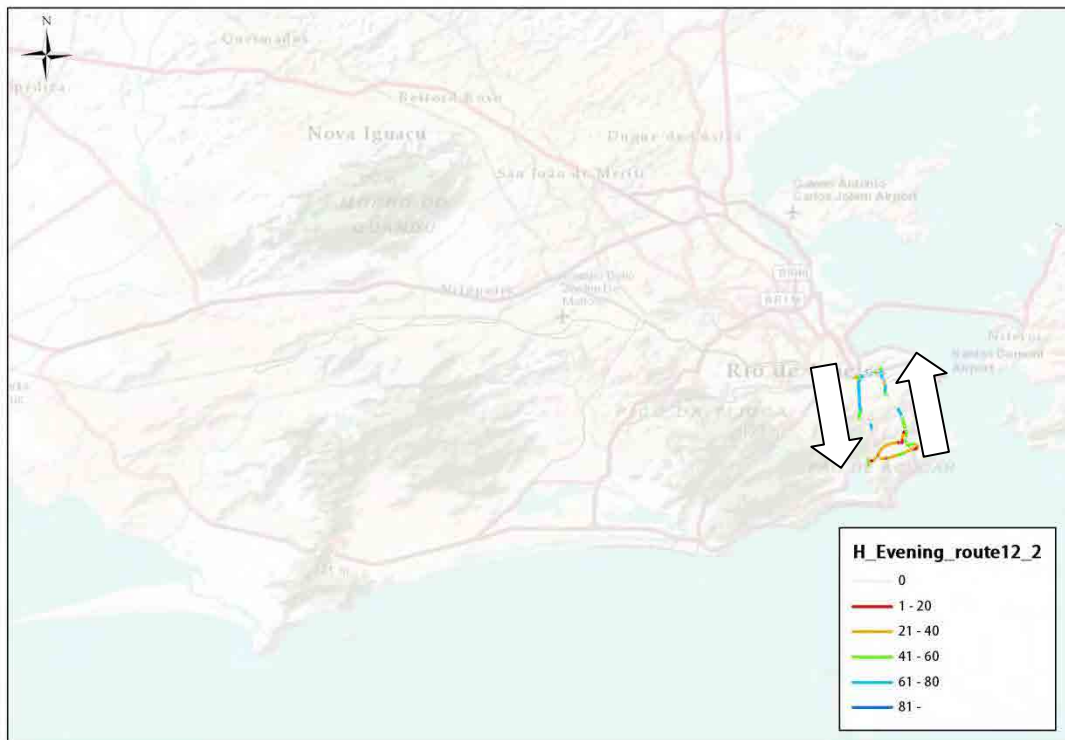

Direction 2