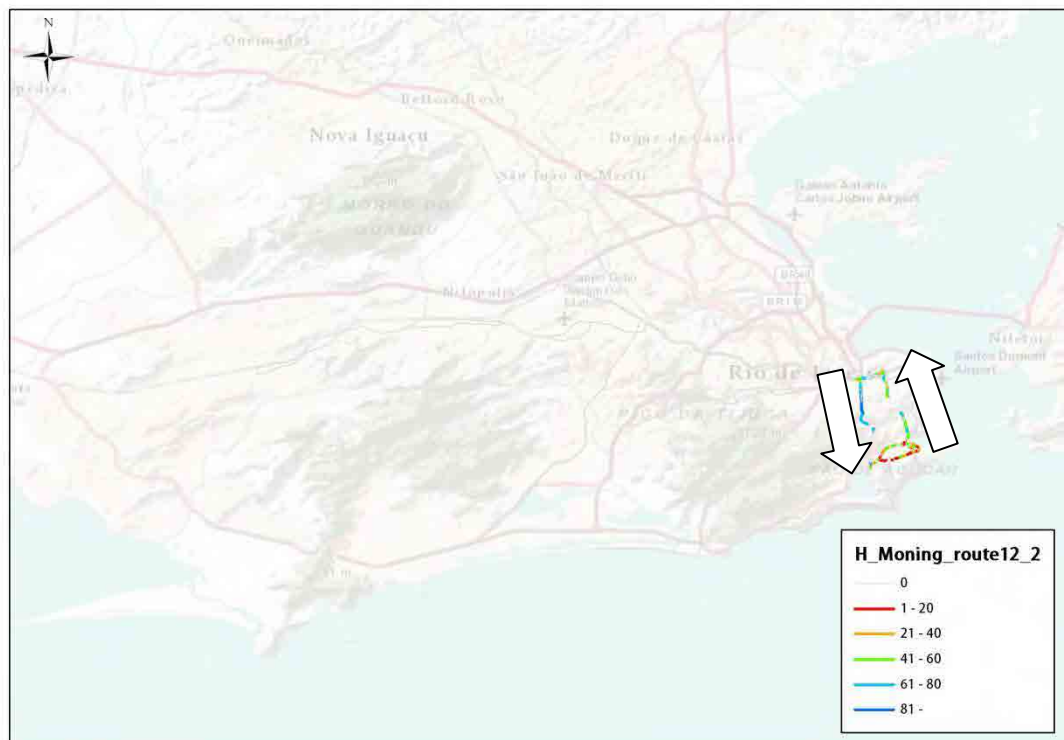

Direction 2