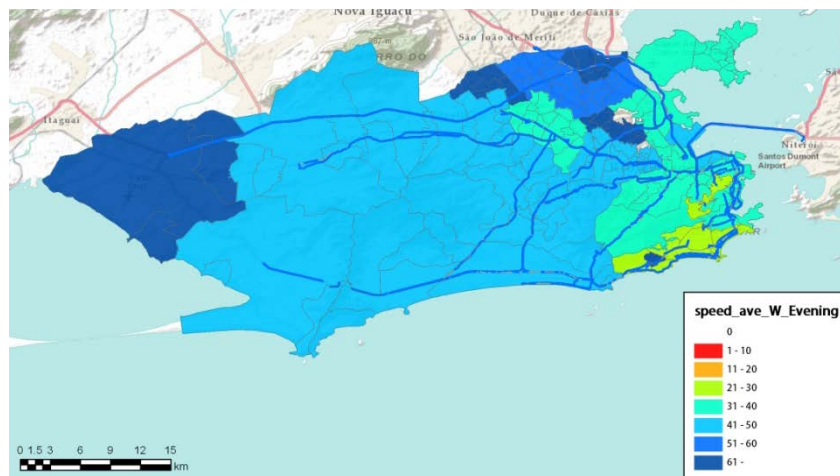

Source: JICA Study Team