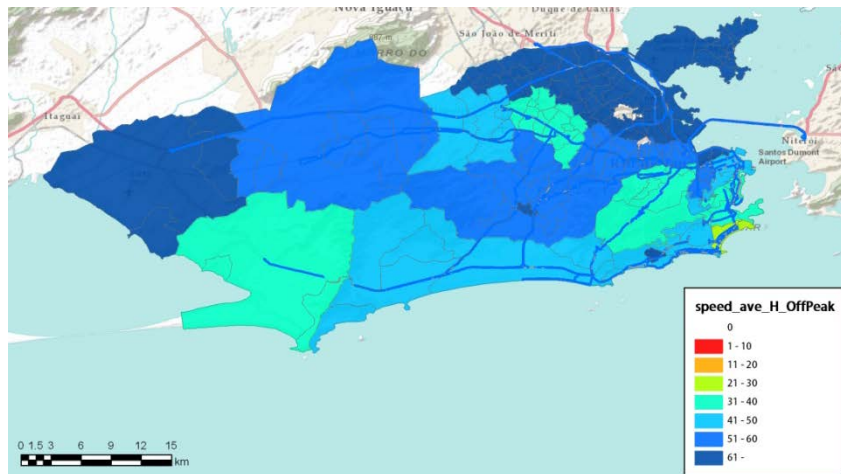

[Weekday, Morning]

[Weekday, Off-peak]

[Weekday, Evening]

Source: JICA Study Team

During the weekend, only the average travel speed in Copacabana area was less than 30 km/h.

[Weekend, Morning]

[Weekend, Off-peak]