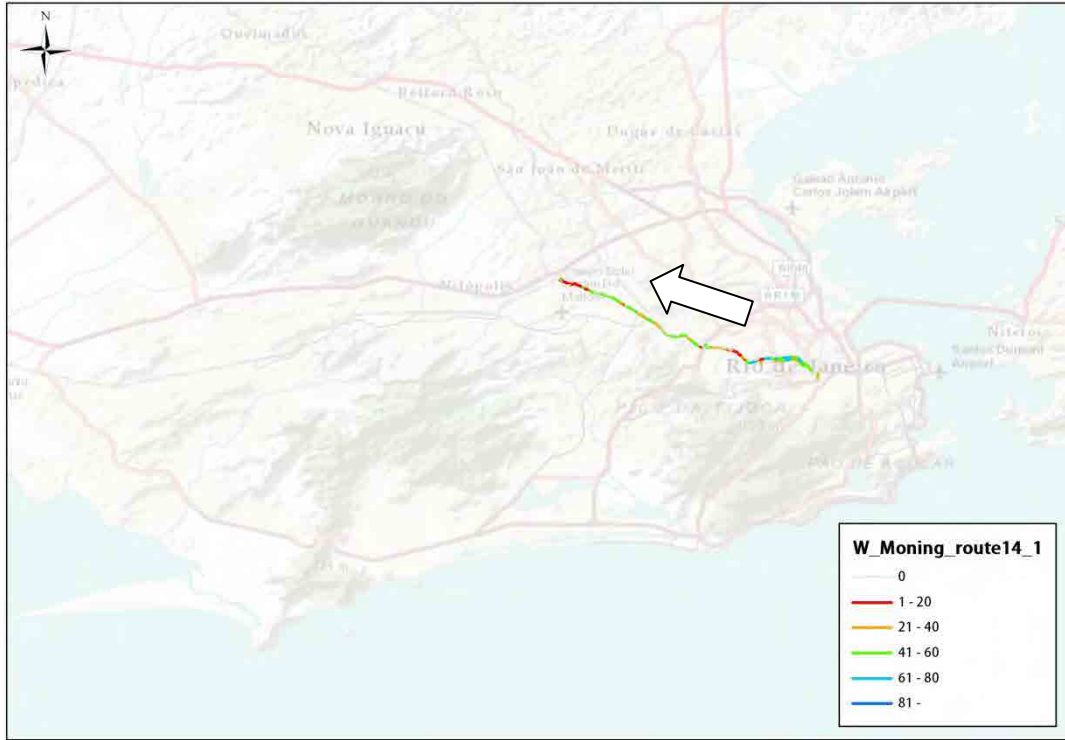

Route	Direction	Start	Goal	Main Road	Distance(km)
14	14-1	Around Maracana Stadium	Deodoro Station	R. Joao Vicente, Av. Amaro Cavalcanti	19
	14-2	Deodoro Station	Around Maracana Stadium		21

Direction 1