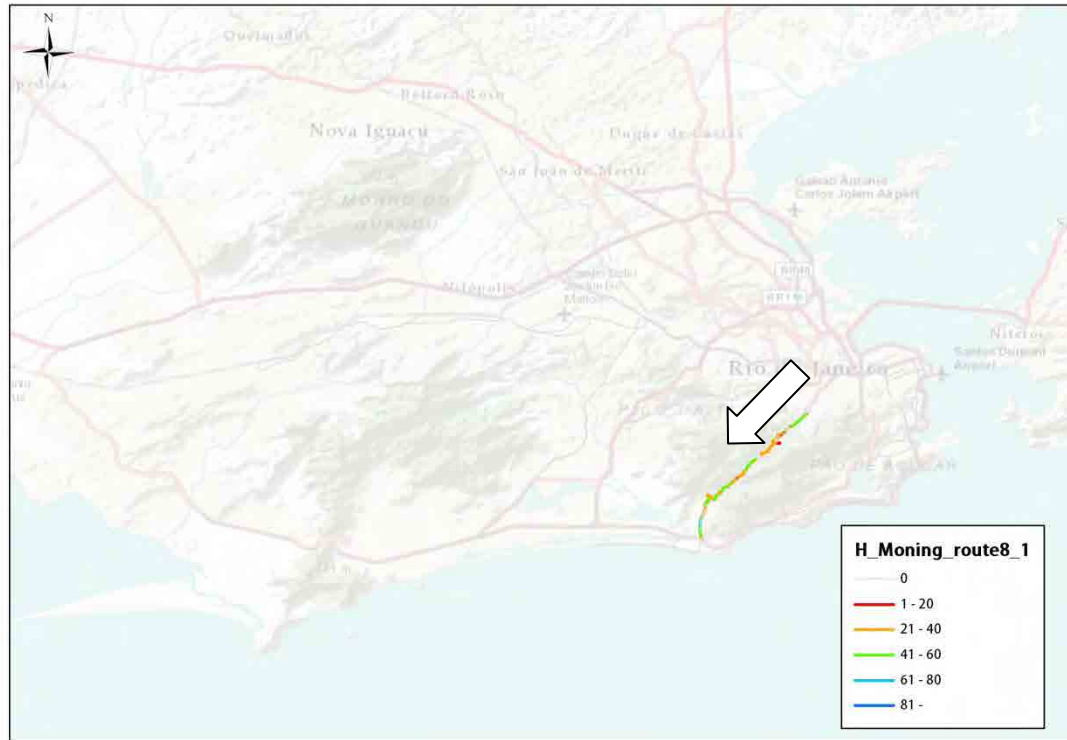

Direction 1

Direction 2

Route	Direction	Start	Goal	Main Road	Distance(km)
9	9-1	Av. Geremário Dantas / Ln. Amarela	Around Maracana Stadium	Av. Menezes Cortes	15
	9-2	Around Maracana Stadium	Av. Geremário Dantas / Ln. Amarela		15