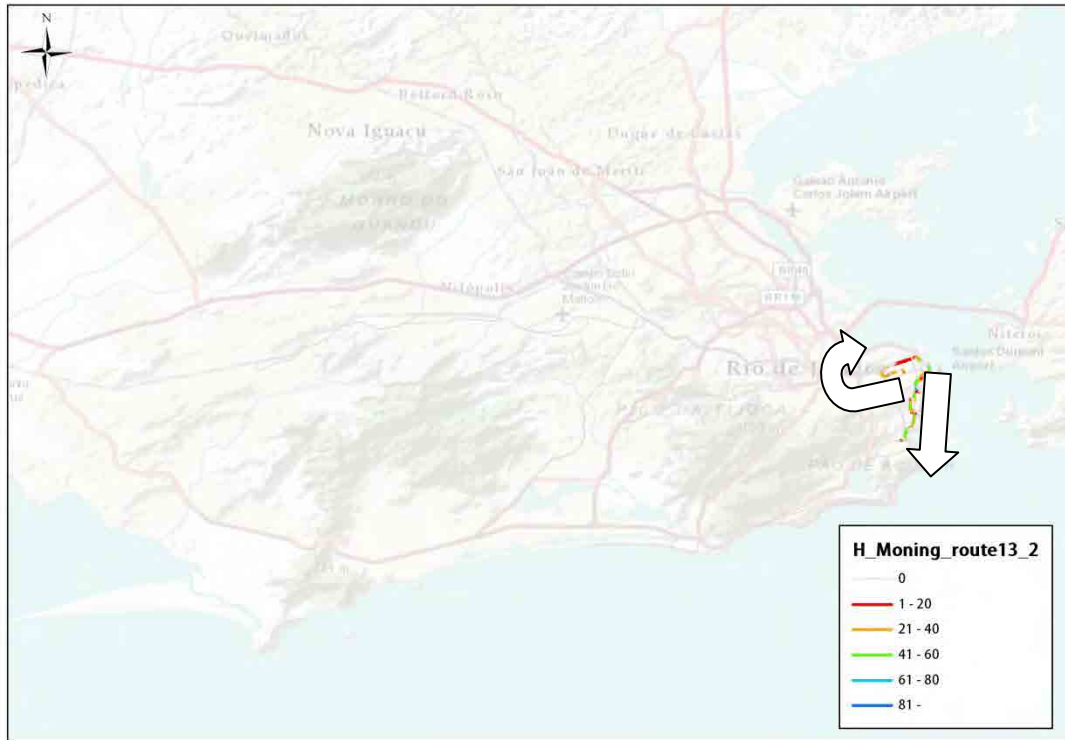

Direction 1

Direction 2

Route	Direction	Start	Goal	Main Road	Distance(km)
14	14-1	Around Maracana Stadium	Deodoro Station	R. Joao Vicente, Av. Amaro Cavalcanti	19
	14-2	Deodoro Station	Around Maracana Stadium	R. Joao Vicente, Av. Amaro Cavalcanti	21