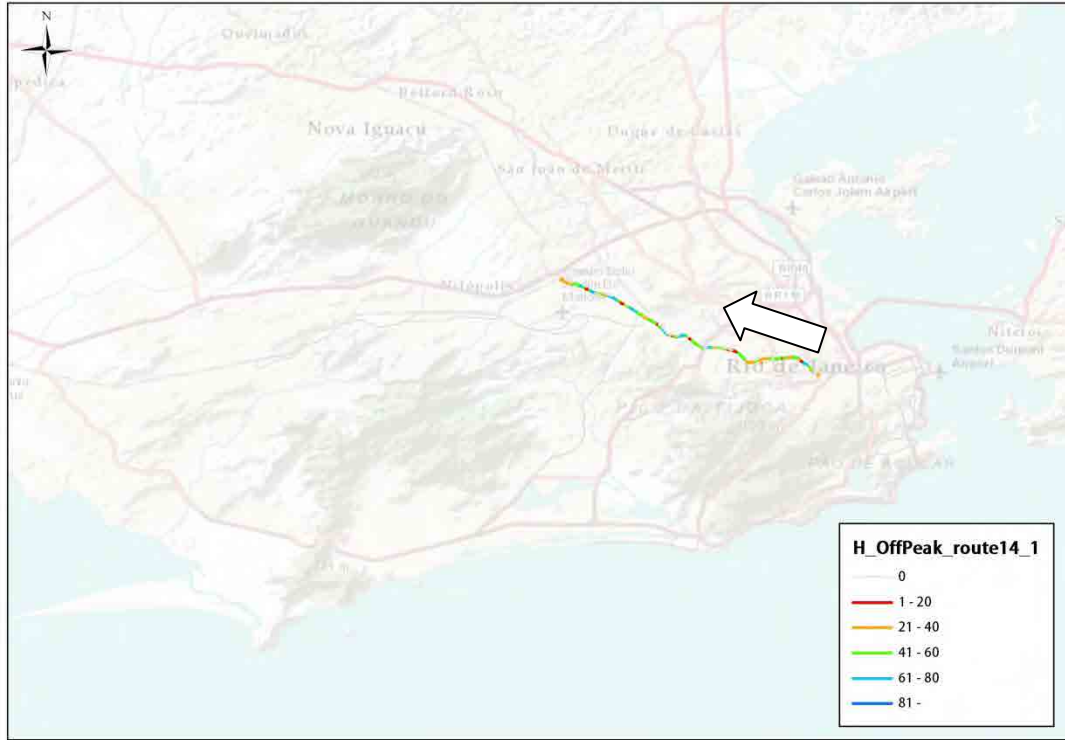

Route	Direction	Start	Goal	Main Road	Distance(km)
14	14-1	Around Maracana Stadium	Deodoro Station	R. Joao Vicente, Av. Amaro Cavalcanti	19
	14-2	Deodoro Station	Around Maracana Stadium		21

Direction 1