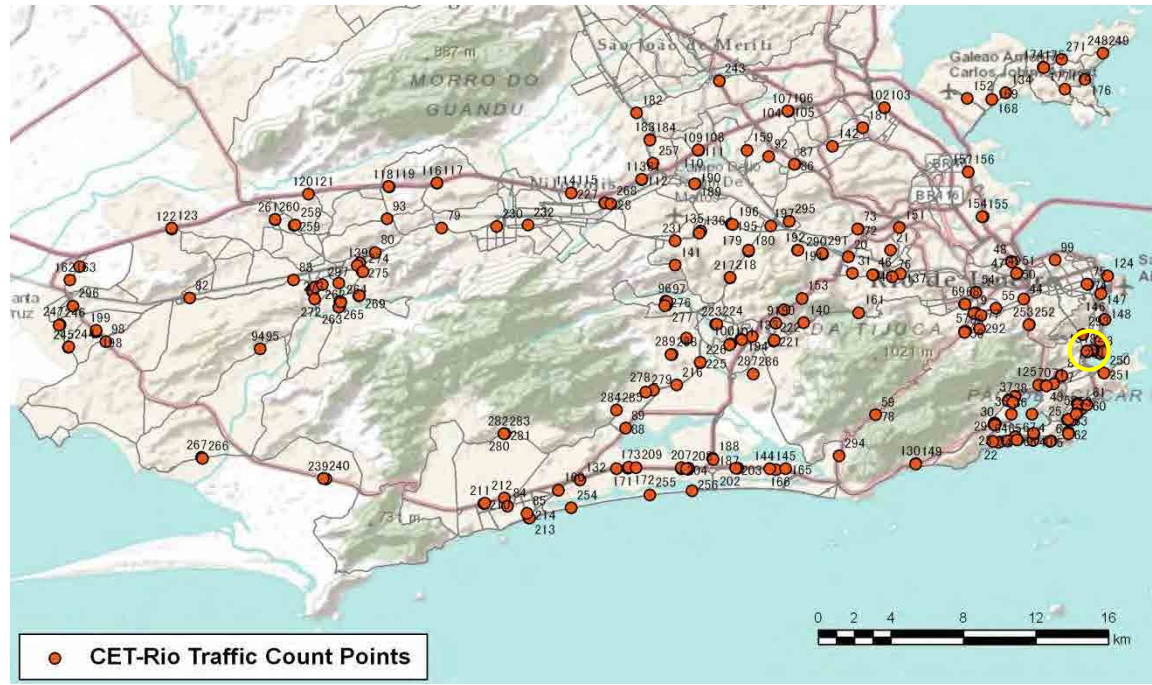

[Weekend, Evening]

Source: JICA Study Team

CET-Rio Traffic Count Data

No.	Point	Towards
1	Av. OswaldoCruz proxPca Nicaragua	Botafogo

[Location]

[Weekday]

[Weekend]

No.	Point	Towards
1	Av. OswaldoCruz proxPca Nicaragua	Botafogo

[Location]

[Weekday]

[Weekend]

No.	Point	Towards
2	PraiaBotafogoproxpcMarinhaBrasil	Centro

[Location]

[Weekday]

[Weekend]

No.	Point	Towards
3	Av Rui Barbosa próx. Inst. Fernandes Figueira	