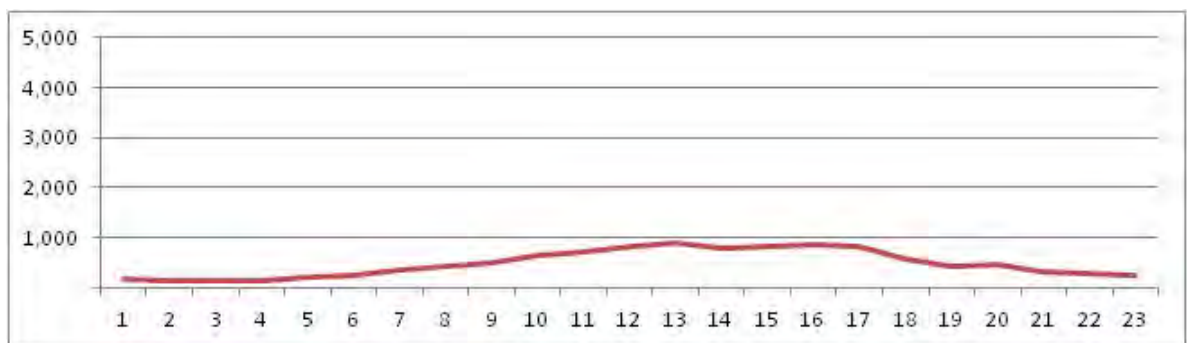

No.	Point	Towards
1	Av. OswaldoCruz proxPca Nicaragua	Botafogo

[Location]

[Weekday]

[Weekend]