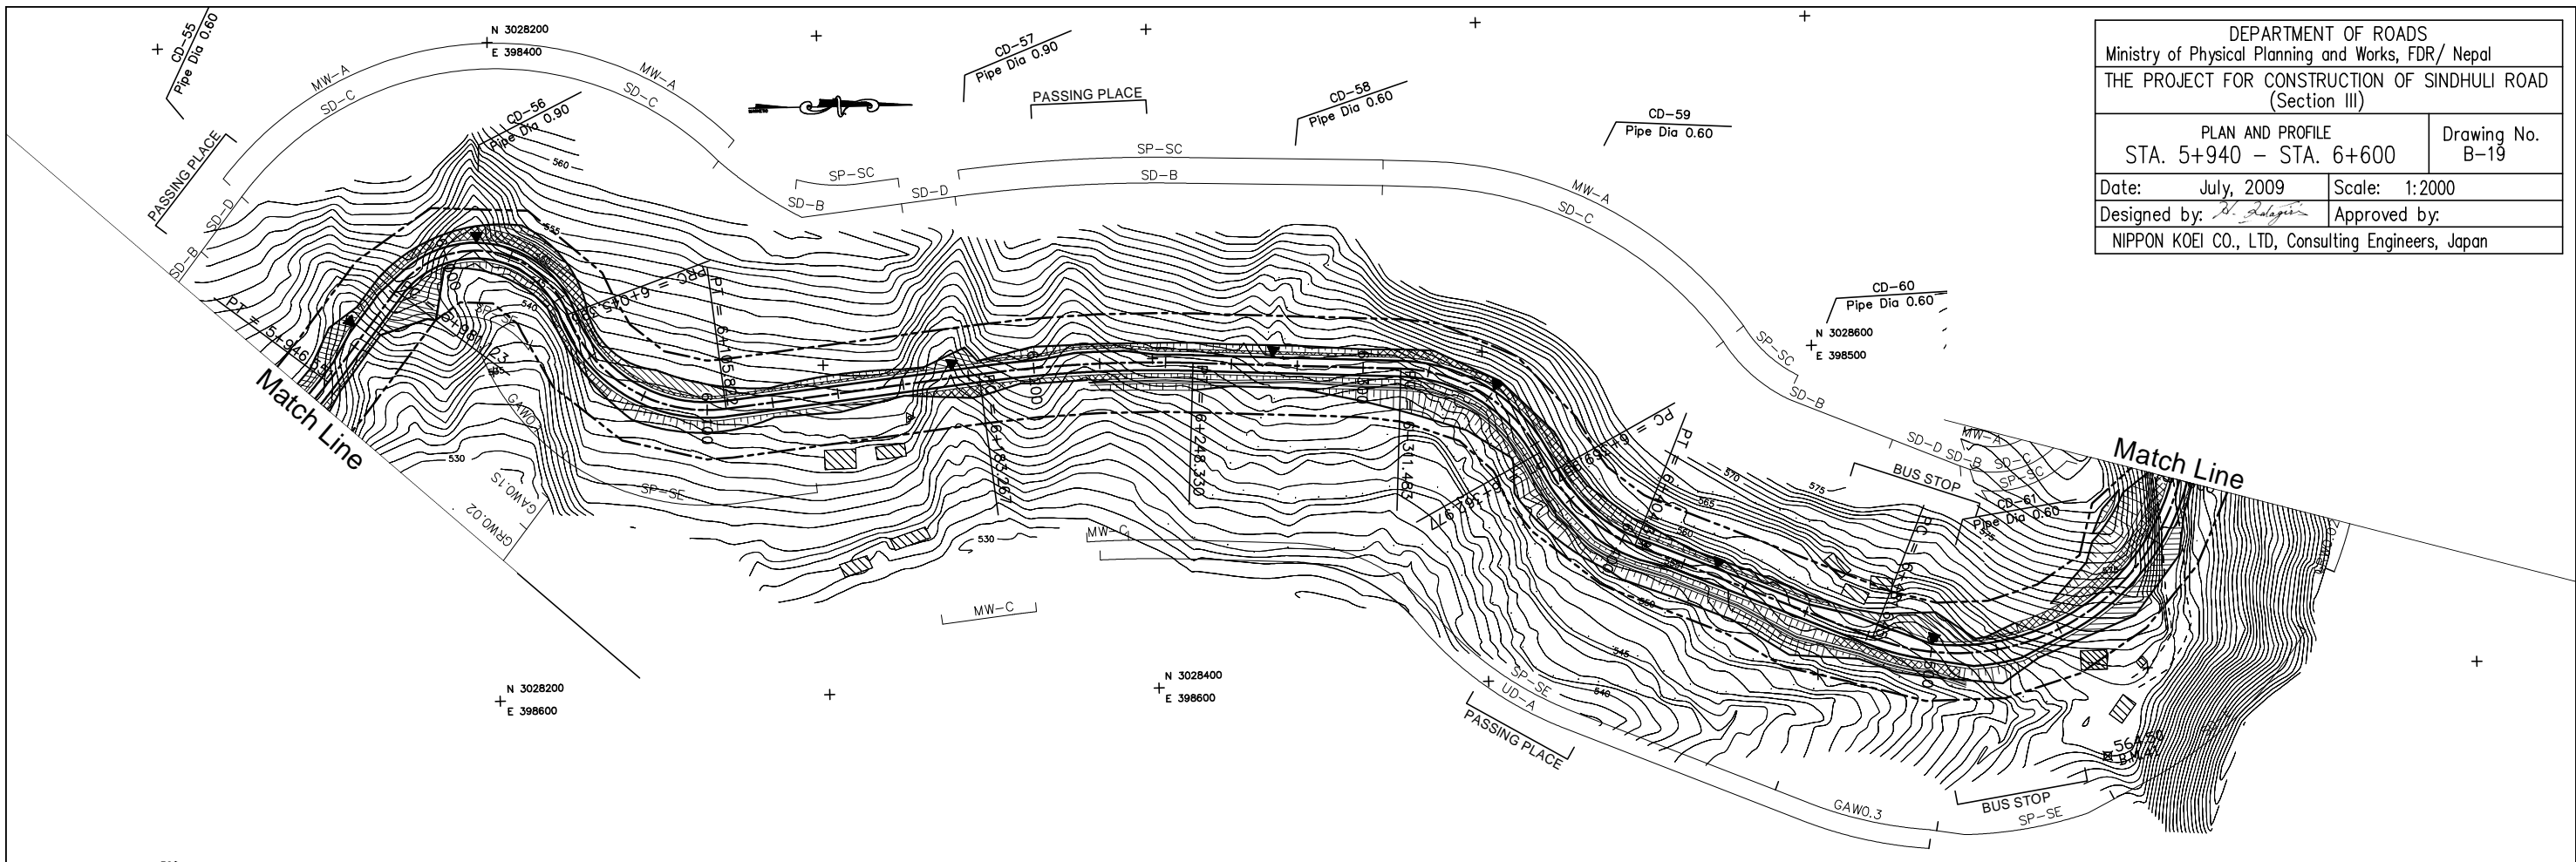

DEPARTMENT OF ROADS
 Ministry of Physical Planning and Works, FDR/ Nepal
 THE PROJECT FOR CONSTRUCTION OF SINDHULI ROAD
 (Section III)

PLAN AND PROFILE
 STA. 5+940 - STA. 6+600

Drawing No. B-19

Date: July, 2009 Scale: 1:2000
 Designed by: *S. Delagis* Approved by:
 NIPPON KOEI CO., LTD, Consulting Engineers, Japan