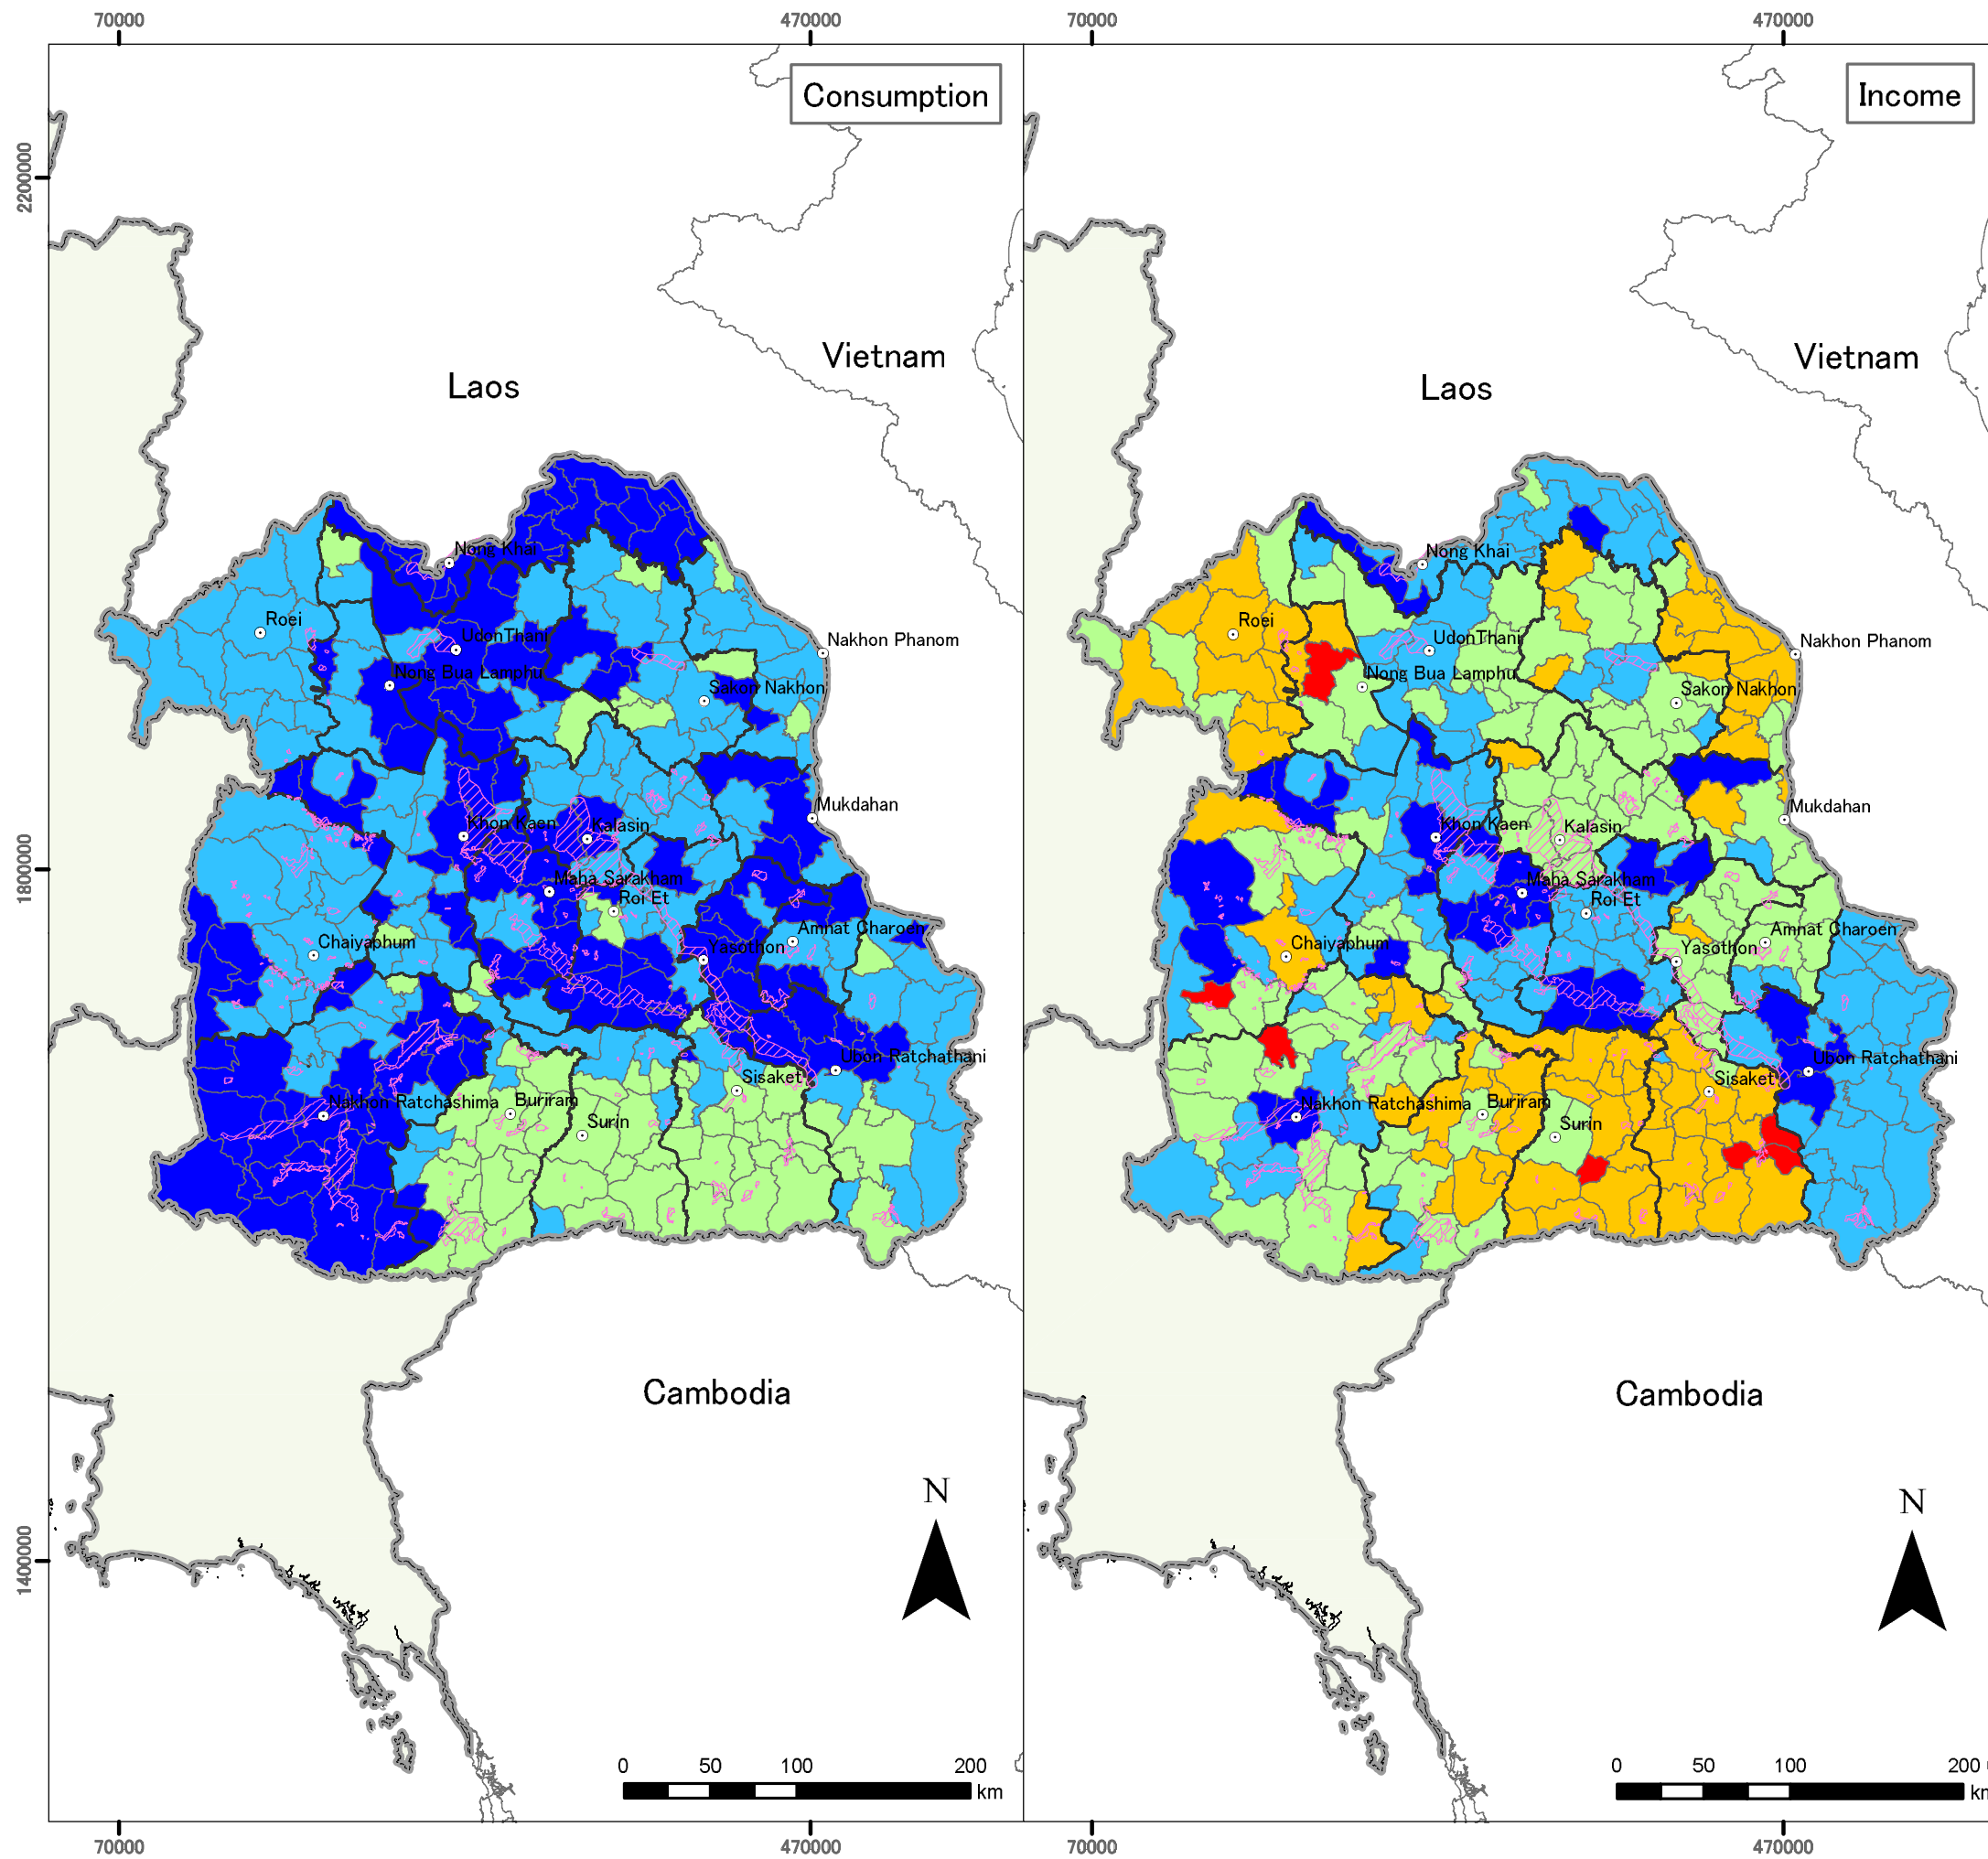

11-1
 Poverty Maps by District in Income and Consumption Approach (Rural+Urban) in Northeast Region

Note:
 1) Data Source: NSO (National Statistical Office Thailand)
 2) Date Surveyed: 2007 (B.E.2550)

Date: September 2010

LEGEND

Poverty Incidence

- 0 - 5 %
- 6 - 10 %
- 11 - 20 %
- 21 - 36 %
- 37 - 67 %

- Region Boundary
- Provincial Boundary
- Existing Irrigation Area

11-2
Poverty Maps by District in Income and Consumption Approach(Rural) in Northeast Region

Note:
 1) Data Source: NSO(National Statistical Office Thailand)
 2) Date Surveyed: 2007 (B.E.2550)

Date: September 2010

LEGEND

Poverty Incidence

- 0 – 5 %
- 6 – 10 %
- 11 – 20 %
- 21 – 36 %
- 37 – 86 %

- Region Boundary
- Provincial Boundary
- Existing Irrigation Area