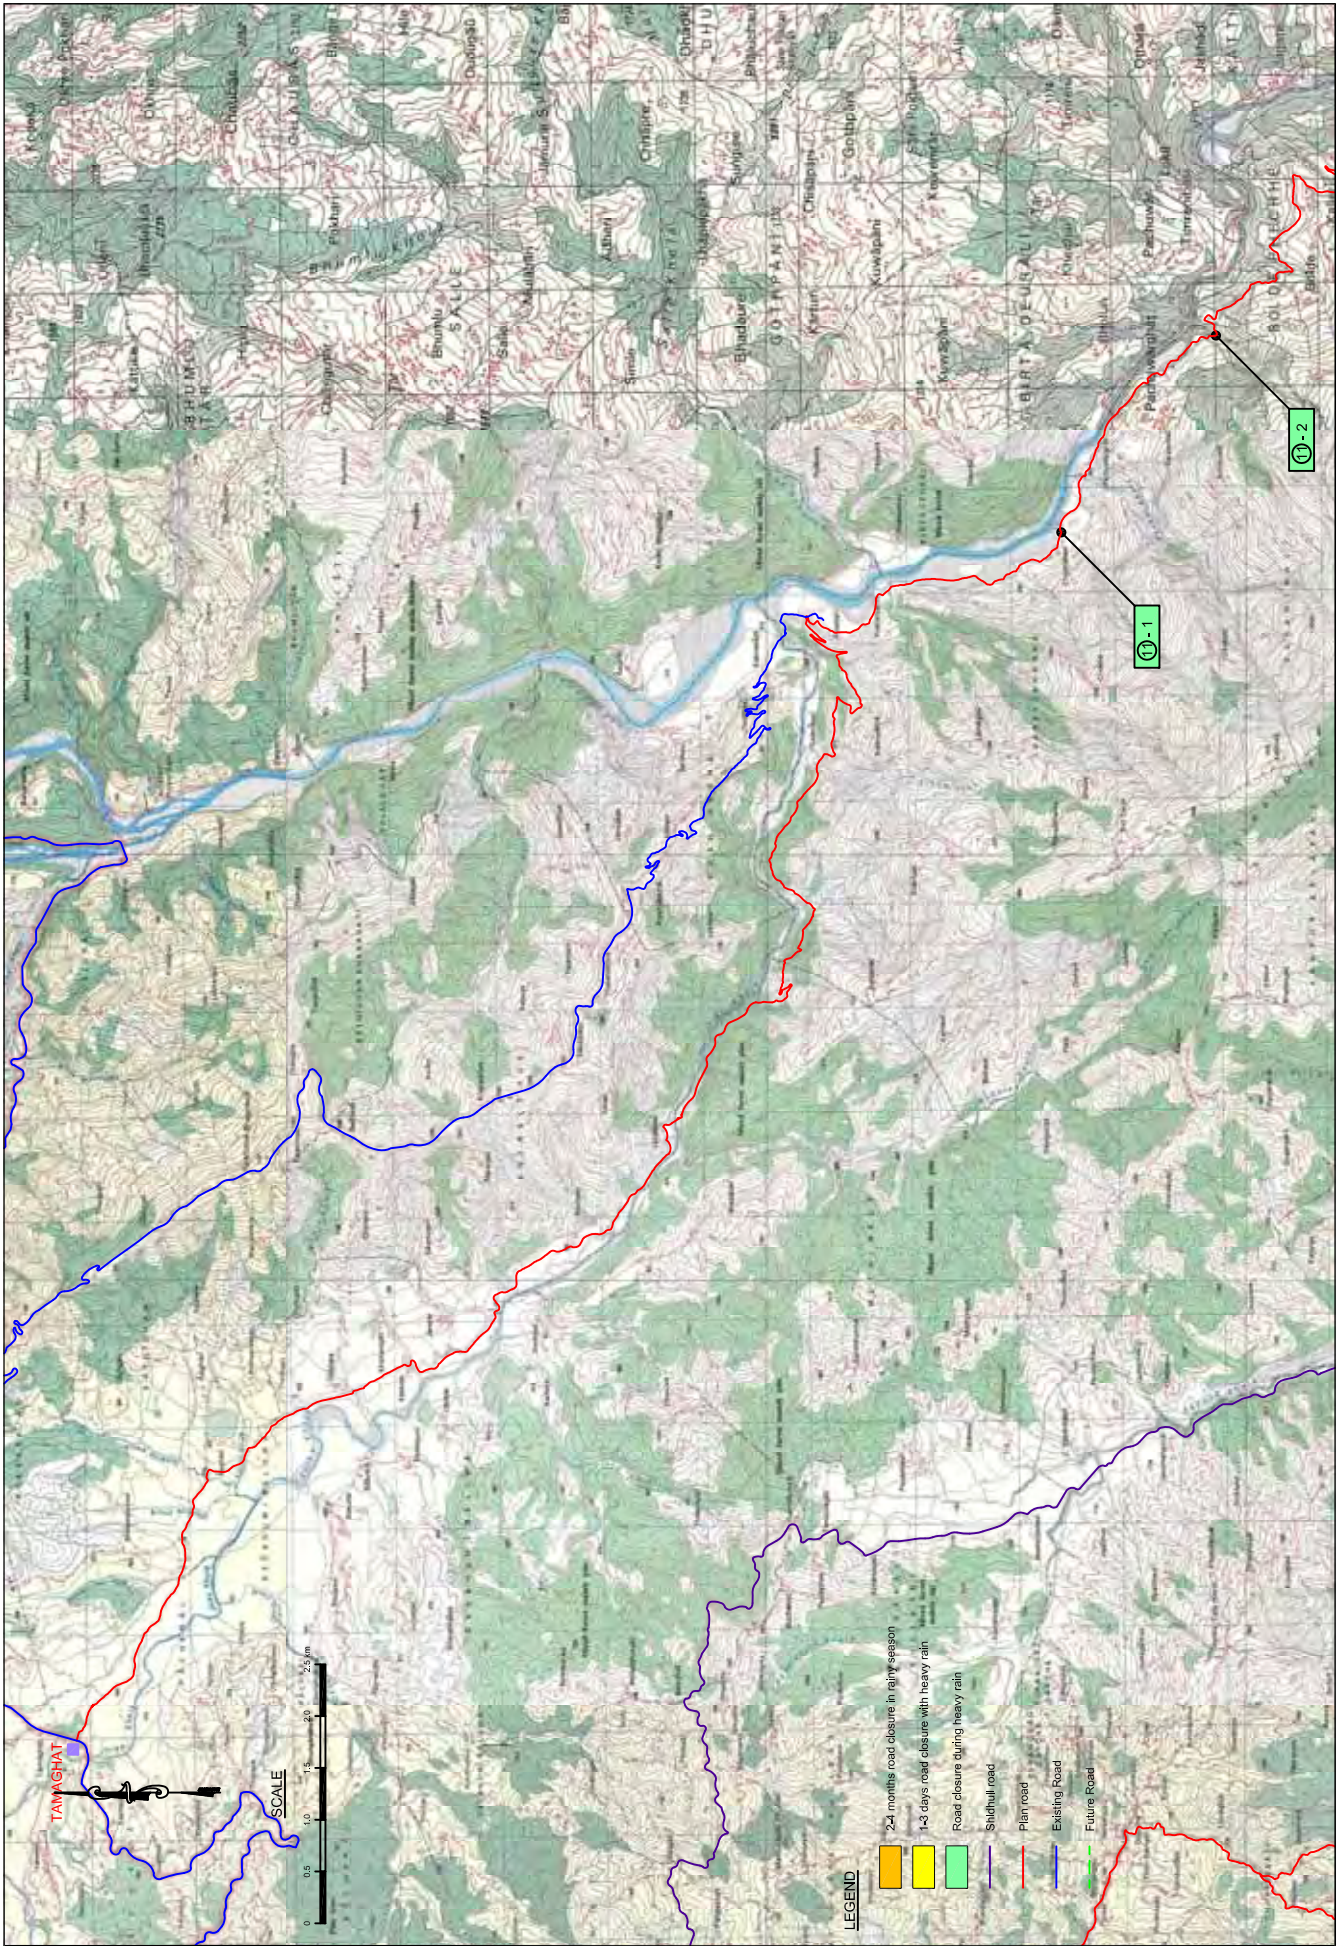

Location Map of Project Sites (No. 7: Fulasi-Doramba and No. 8: Betali-Namadi-Khimiti)

Location Map of Project Sites (No. 9: Kavrebhanyang-Dapcha-Karkare)

Location Map of Project Sites (No. 10: Katunjabesi- Sipali-Bankhu)

Location Map of Project Sites (No. 11: Nepalthok-Tholoparsel-Boharedovan) 1/2

Location Map of Project Sites (No. 11: Nepalthok-Tholoparsel-Boharedovan) 2/2

Location Map of Project Sites (No. 12: Balephi-Jalbare-Kattike)

Location Map of Project Sites (No. 13: Melamchi-Bhotang)