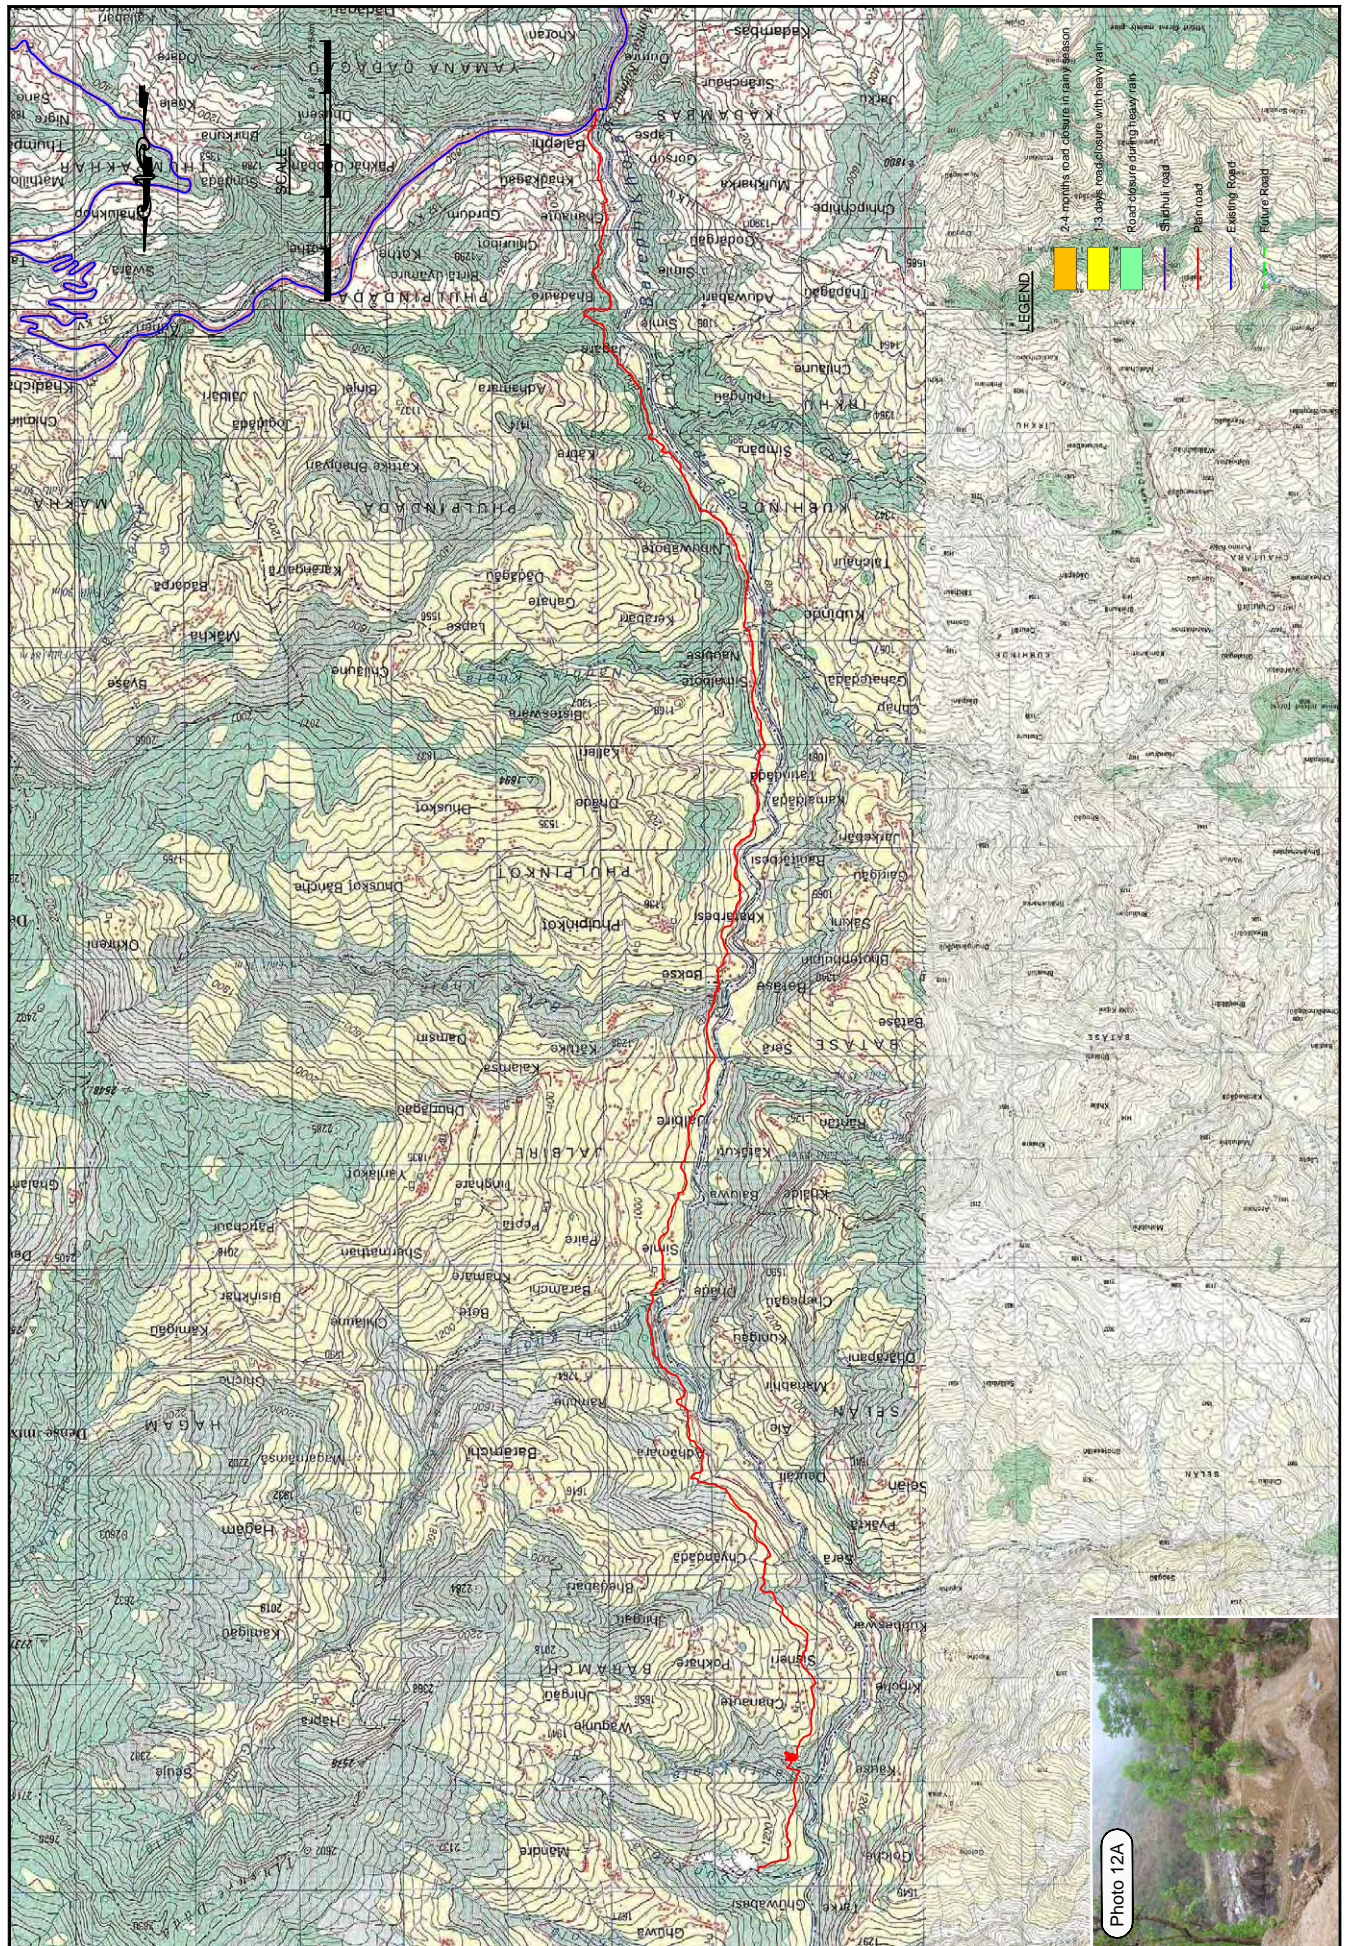

Location Map of Project Sites (No. 7: Fulasi-Doramba and No. 8: Betali-Namadi-Khimiti)

Location Map of Project Sites (No. 9: Kavrebhanyang-Dapcha-Karkare)

Location Map of Project Sites (No. 10: Katunjabesi- Sipali-Bankhu)

Location Map of Project Sites (No. 11: Nepalthok-Tholoparsel-Boharedovan) 1/2

Location Map of Project Sites (No. 11: Nepalthok-Tholoparsel-Boharedovan) 2/2

Location Map of Project Sites (No. 12: Balephi-Jalbare-Kattike)

Location Map of Project Sites (No. 13: Melamchi-Bhotang)