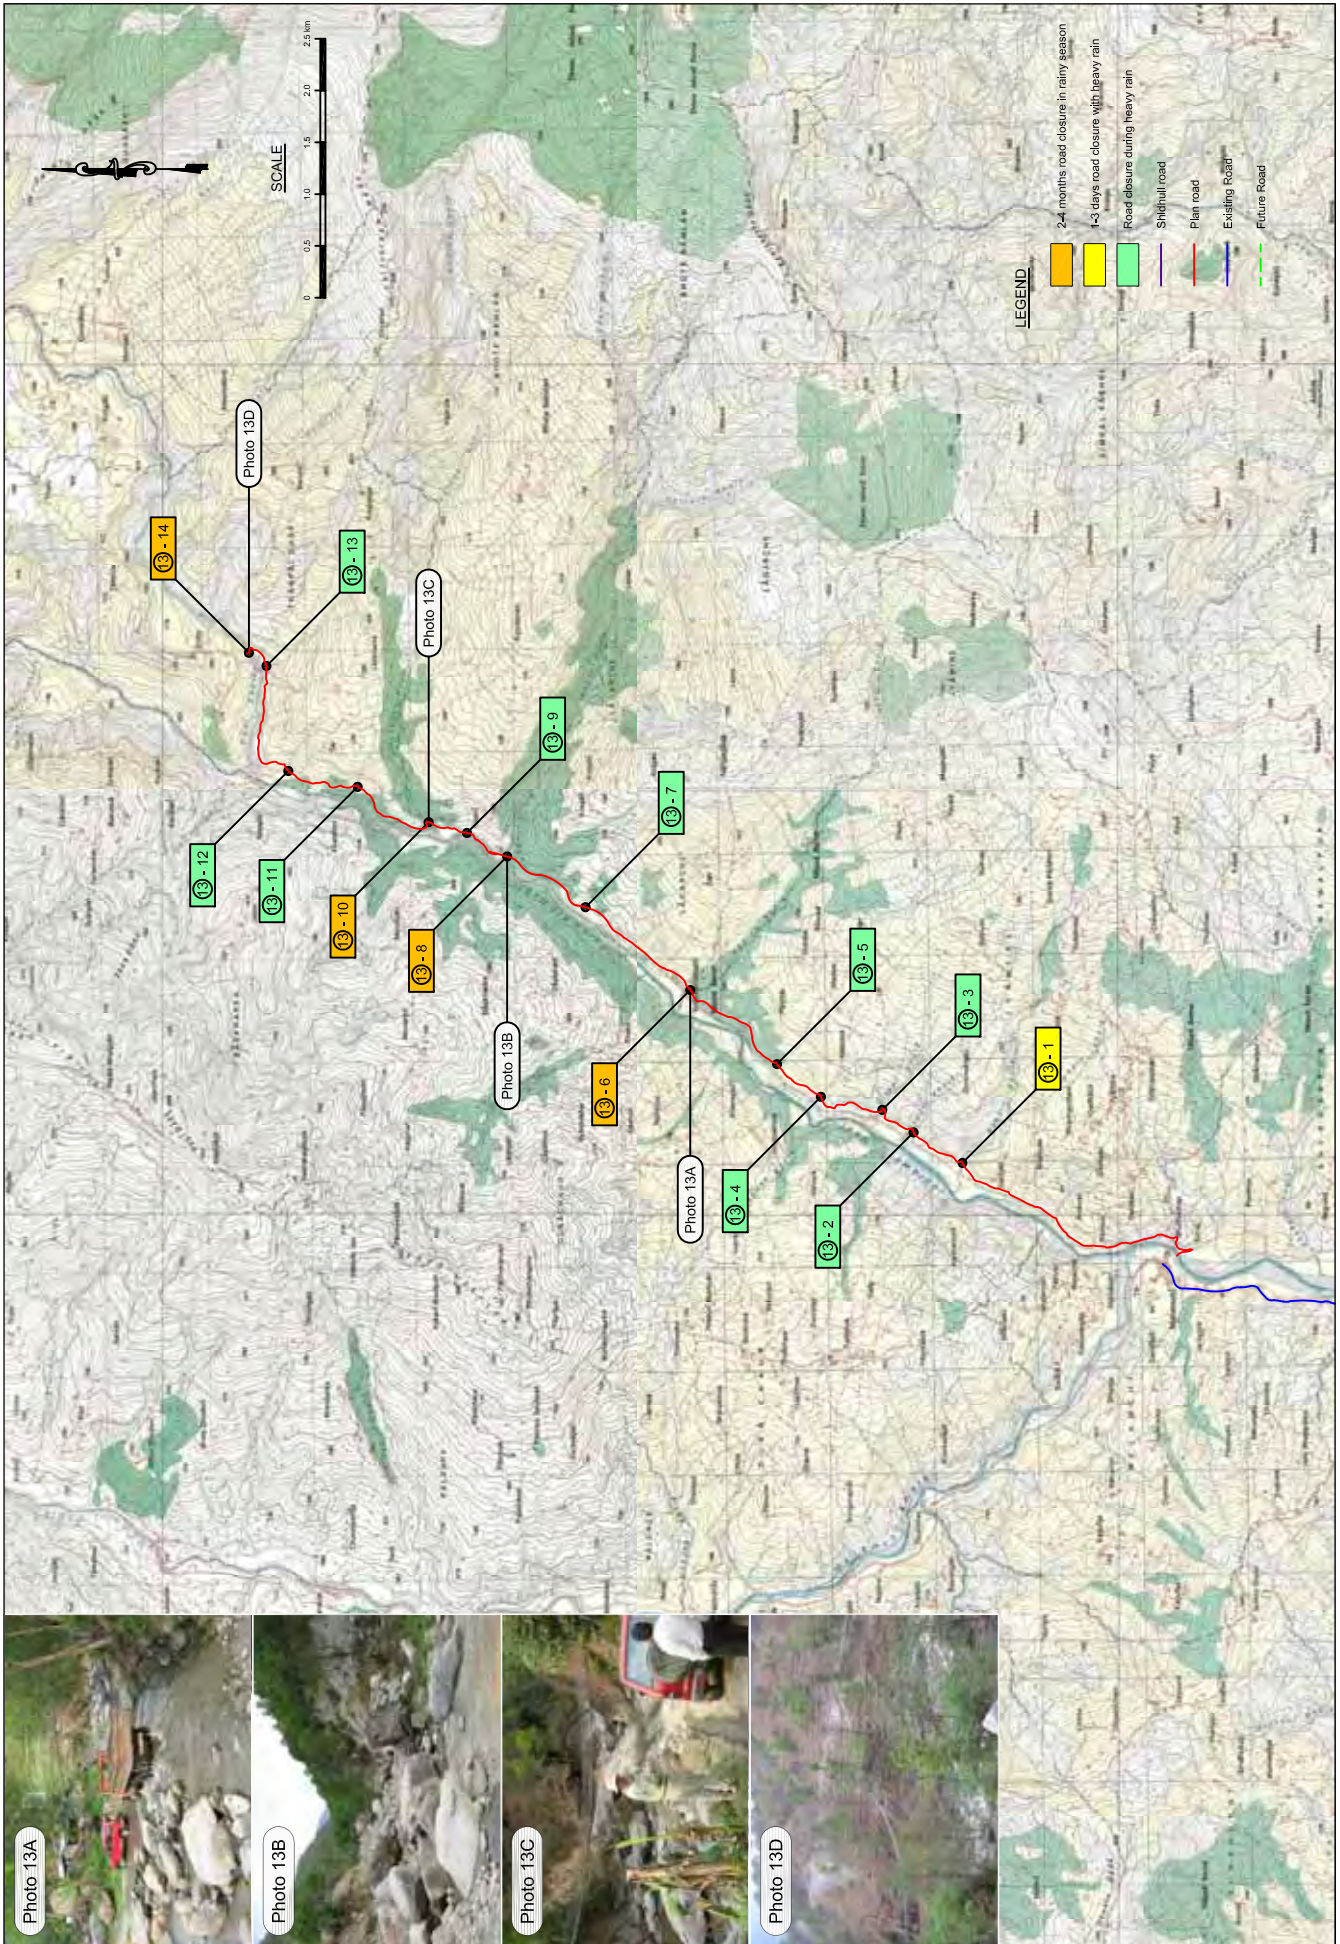

Location Map of Project Sites (No. 7: Fulasi-Doramba and No. 8: Betali-Namadi-Khimiti)

Location Map of Project Sites (No. 9: Kavrebhanyang-Dapcha-Karkare)

Location Map of Project Sites (No. 10: Katunjabesi- Sipali-Bankhu)

Location Map of Project Sites (No. 11: Nepalthok-Tholoparsel-Boharedovan) 1/2

Location Map of Project Sites (No. 11: Nepalthok-Tholoparsel-Boharedovan) 2/2

Location Map of Project Sites (No. 12: Balephi-Jalbare-Kattike)

Location Map of Project Sites (No. 13: Melamchi-Bhotang)