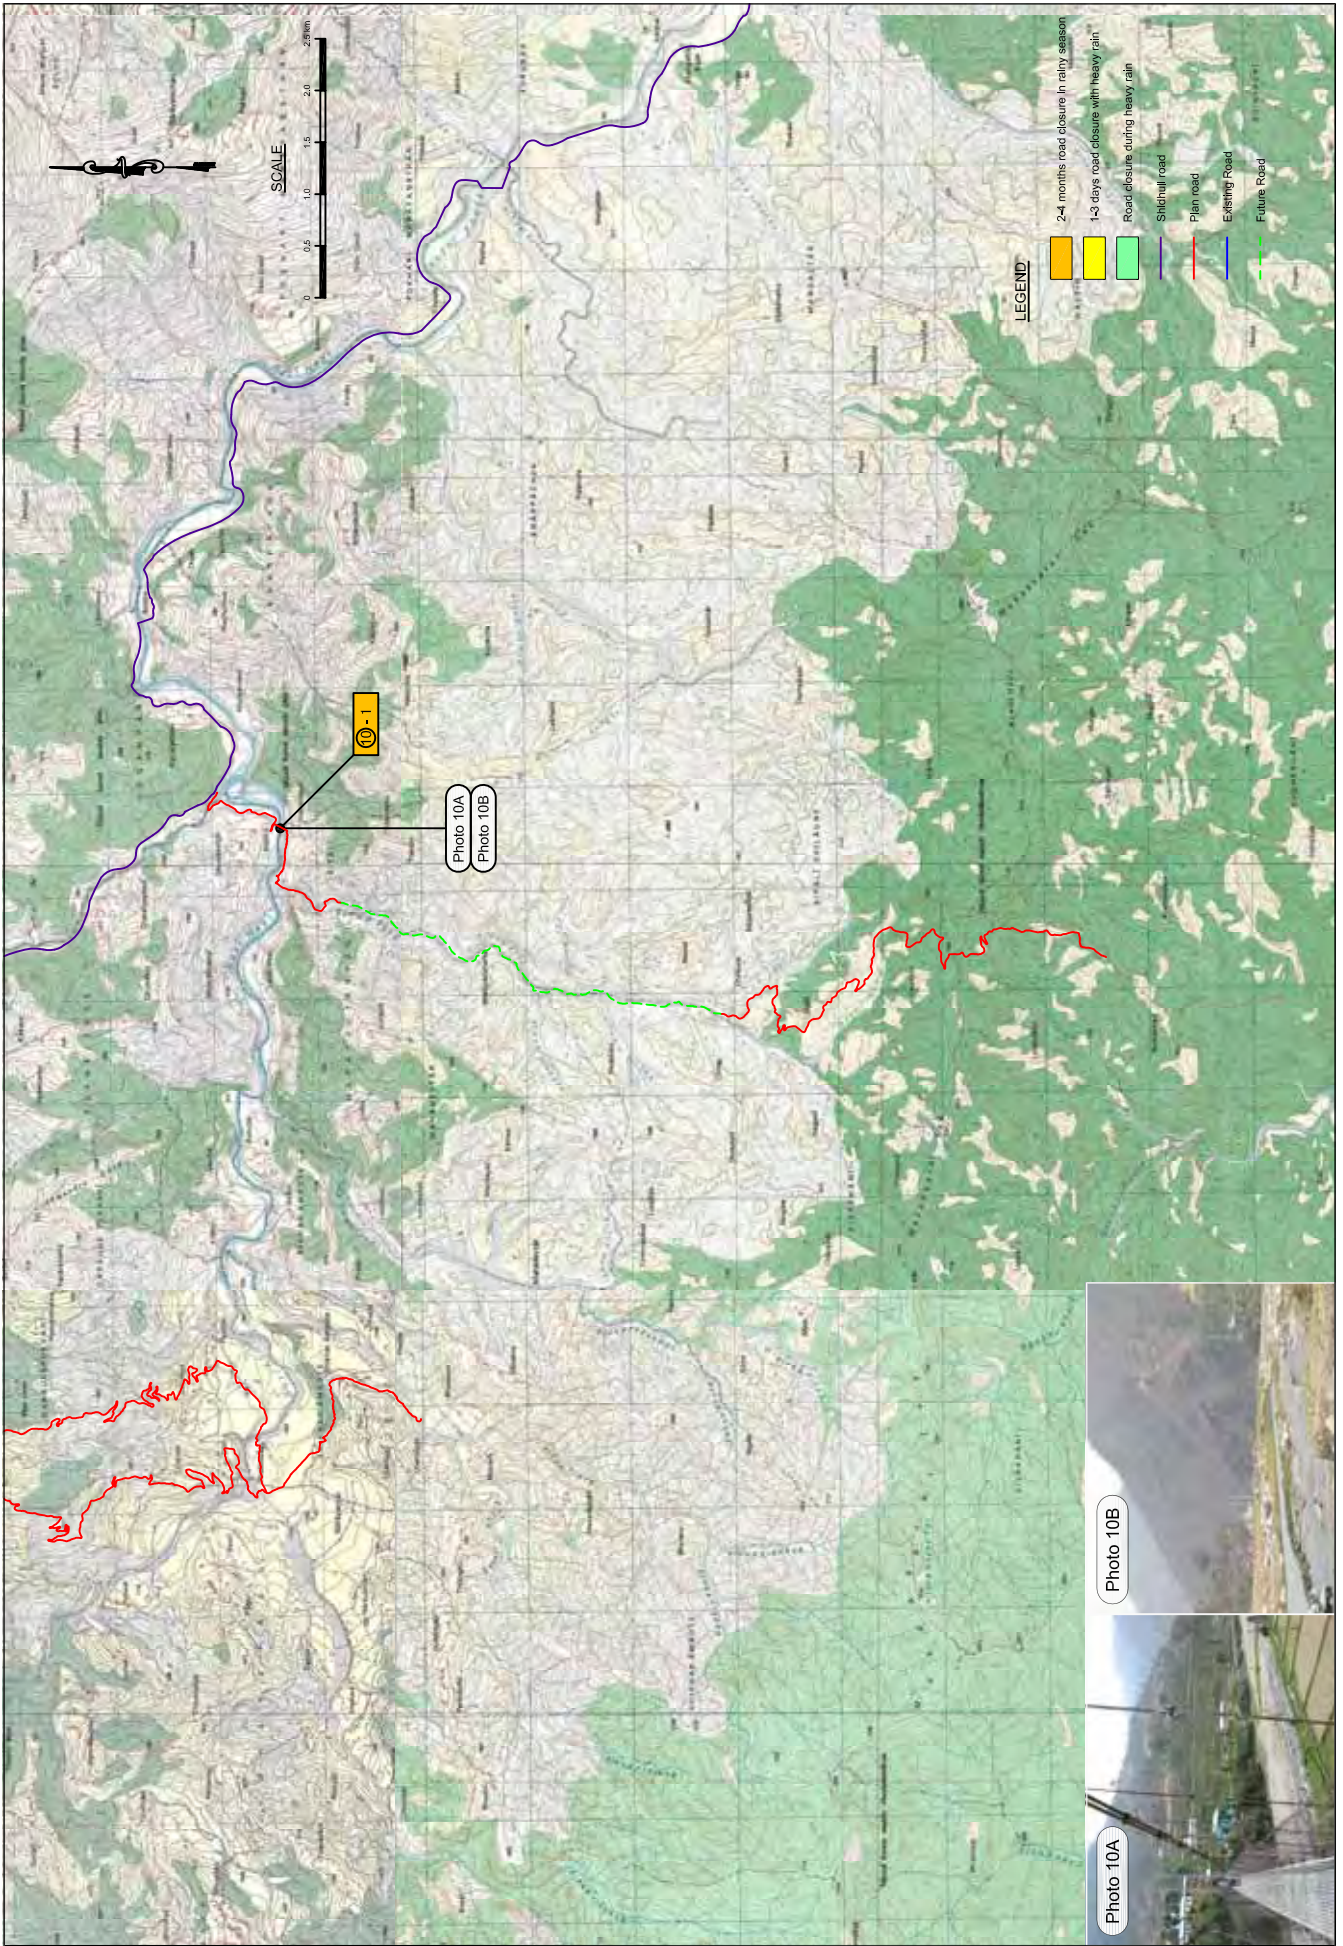

Location Map of Project Sites (No. 7: Fulasi-Doramba and No. 8: Betali-Namadi-Khimiti)

Location Map of Project Sites (No. 9: Kavrebhanyang-Dapcha-Karkare)

Location Map of Project Sites (No. 10: Katunjabesi- Sipali-Bankhu)

Location Map of Project Sites (No. 11: Nepalthok-Tholoparsel-Boharedovan) 1/2

Location Map of Project Sites (No. 11: Nepalthok-Tholoparsel-Boharedovan) 2/2

Location Map of Project Sites (No. 12: Balephi-Jalbare-Kattike)

Location Map of Project Sites (No. 13: Melamchi-Bhotang)