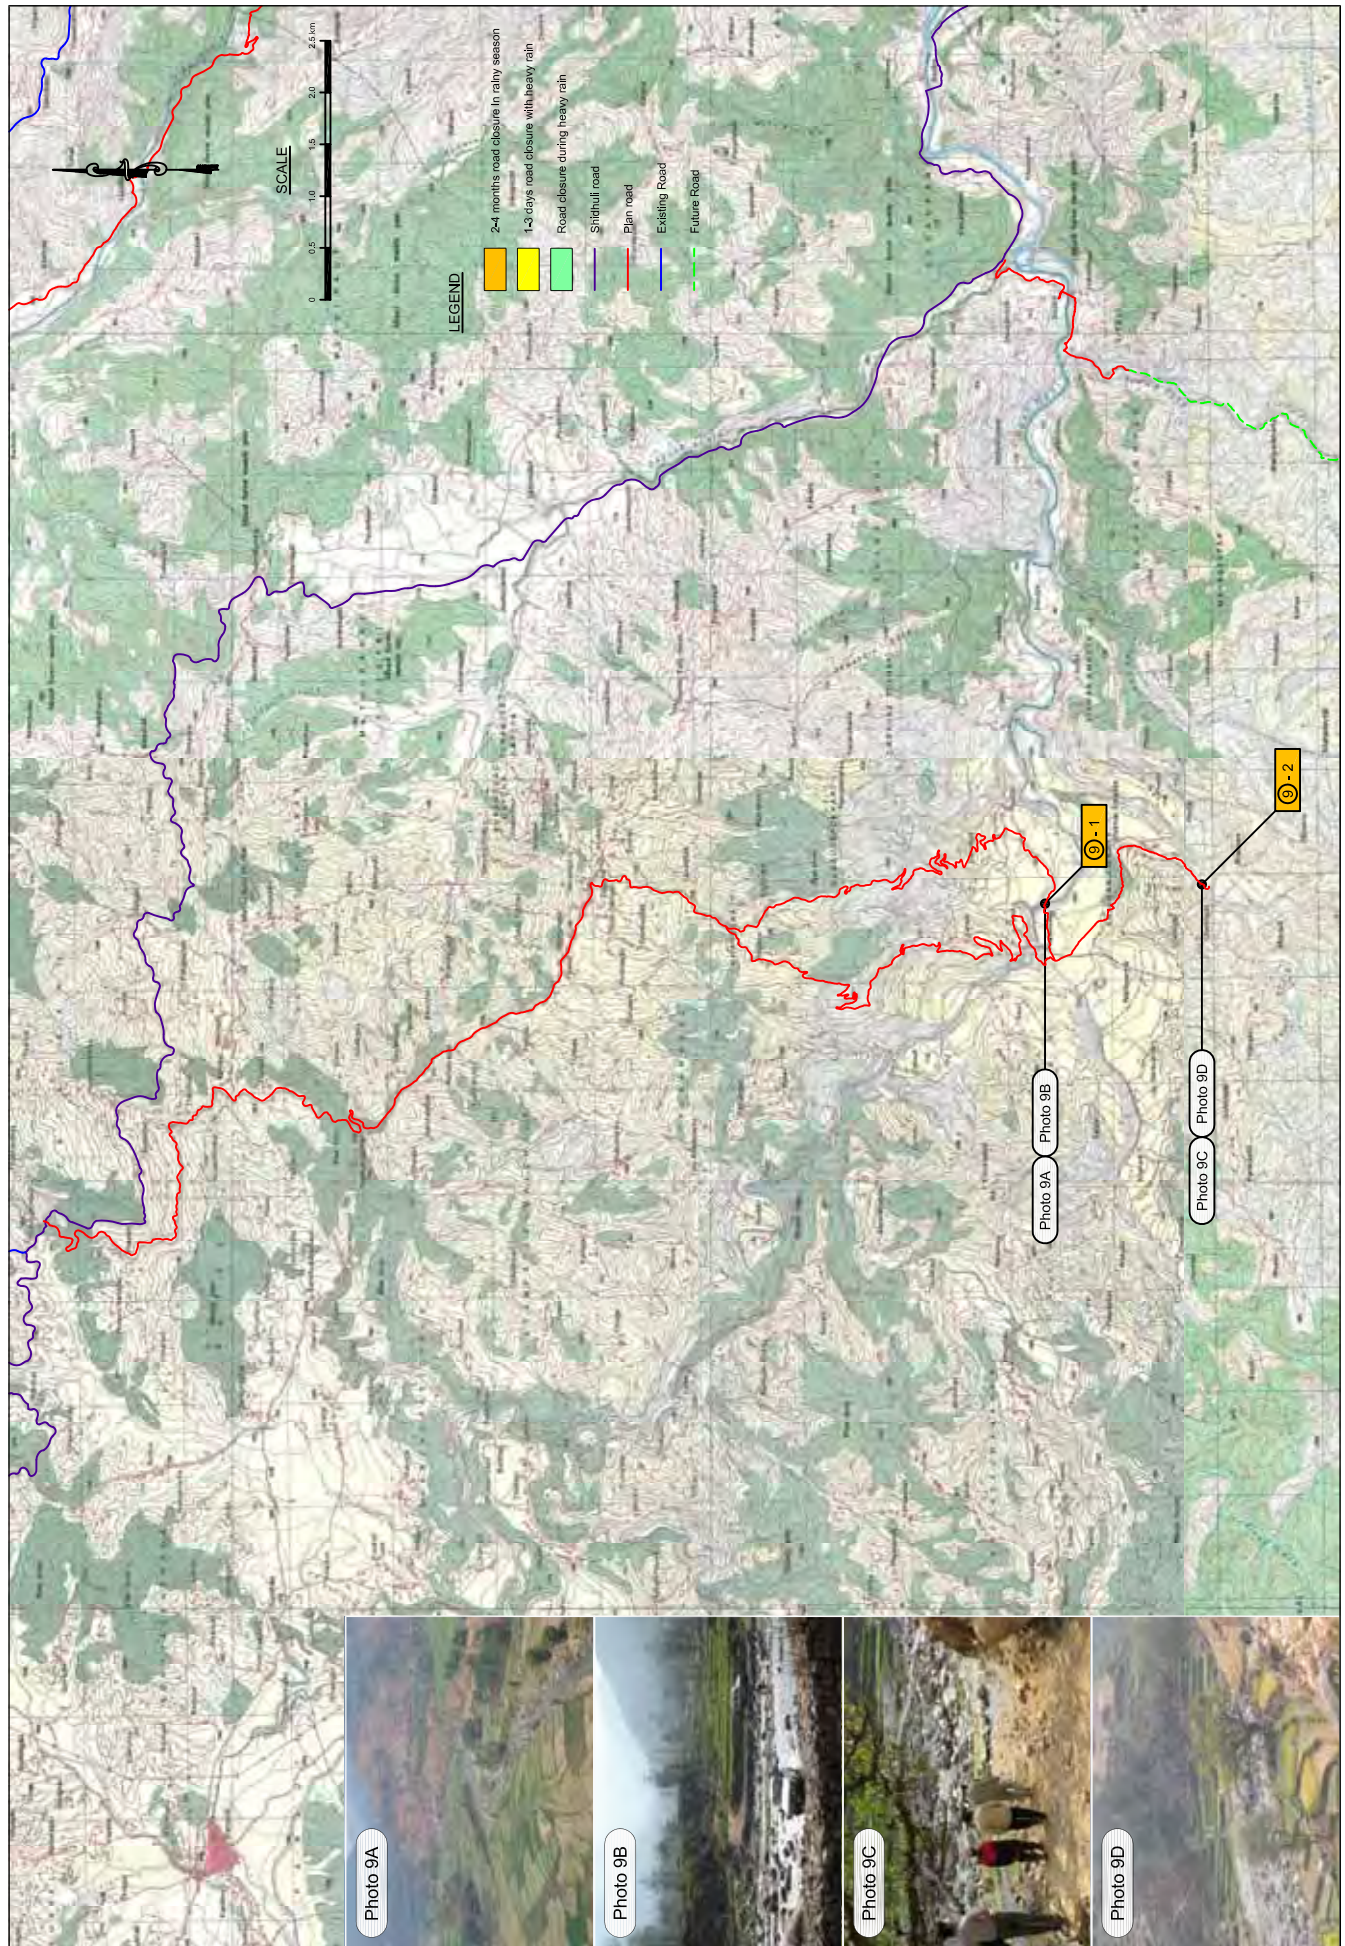

Location Map of Project Sites (No. 7: Fulasi-Doramba and No. 8: Betali-Namadi-Khimiti)

Location Map of Project Sites (No. 9: Kavrebhanyang-Dapcha-Karkare)

Location Map of Project Sites (No. 10: Katunjabesi- Sipali-Bankhu)

Location Map of Project Sites (No. 11: Nepalthok-Tholoparsel-Boharedovan) 1/2

Location Map of Project Sites (No. 11: Nepalthok-Tholoparsel-Boharedovan) 2/2

Location Map of Project Sites (No. 12: Balephi-Jalbare-Kattike)

Location Map of Project Sites (No. 13: Melamchi-Bhotang)