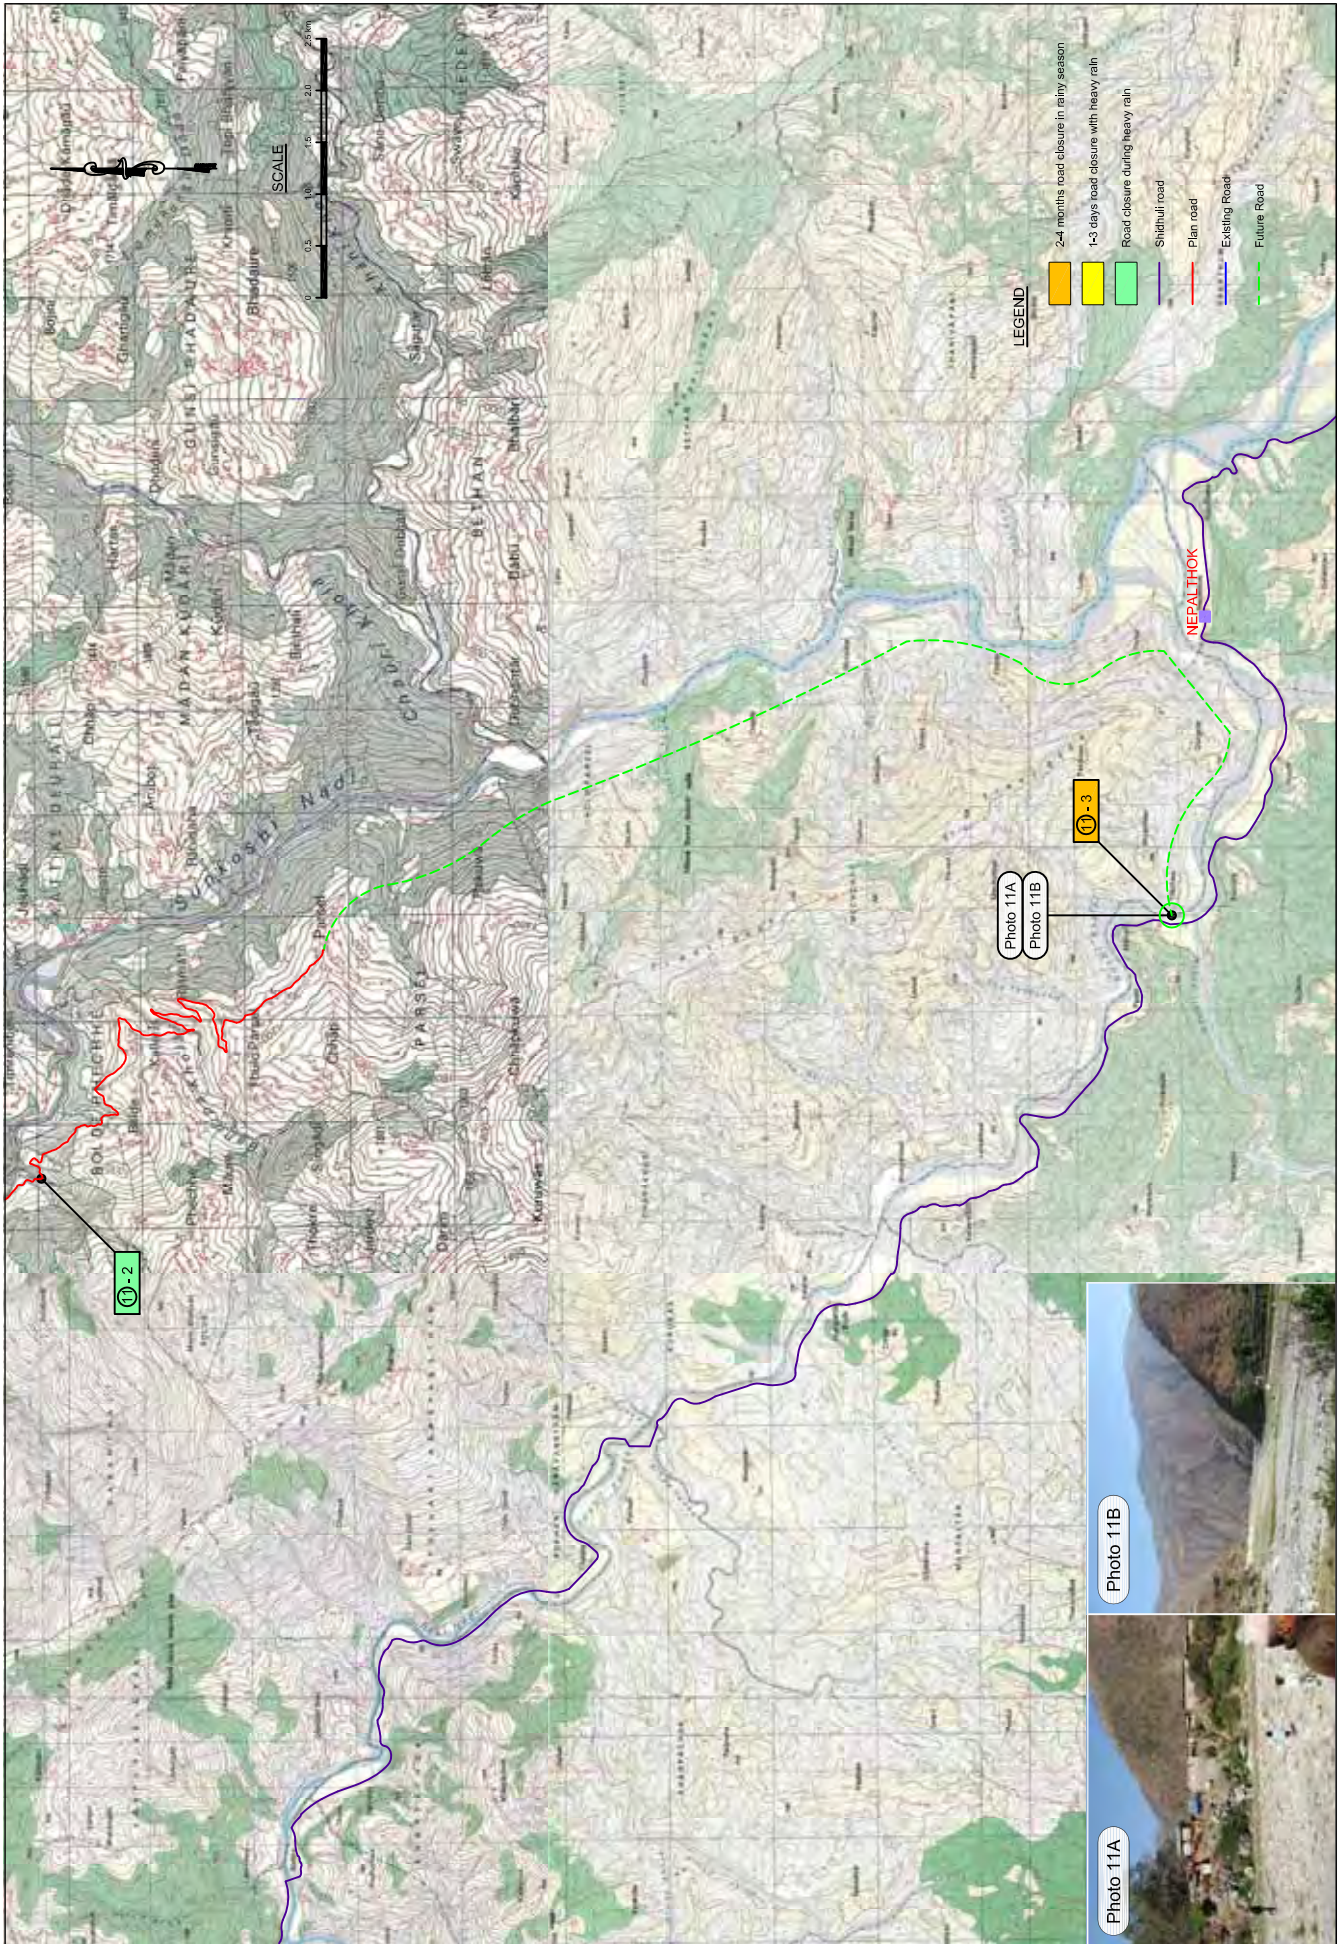

Location Map of Project Sites (No. 7: Fulasi-Doramba and No. 8: Betali-Namadi-Khimiti)

Location Map of Project Sites (No. 9: Kavrebhanyang-Dapcha-Karkare)

Location Map of Project Sites (No. 10: Katunjabesi- Sipali-Bankhu)

Location Map of Project Sites (No. 11: Nepalthok-Tholoparsel-Boharedovan) 1/2

Location Map of Project Sites (No. 11: Nepalthok-Tholoparsel-Boharedovan) 2/2

Location Map of Project Sites (No. 12: Balephi-Jalbare-Kattike)

Location Map of Project Sites (No. 13: Melamchi-Bhotang)