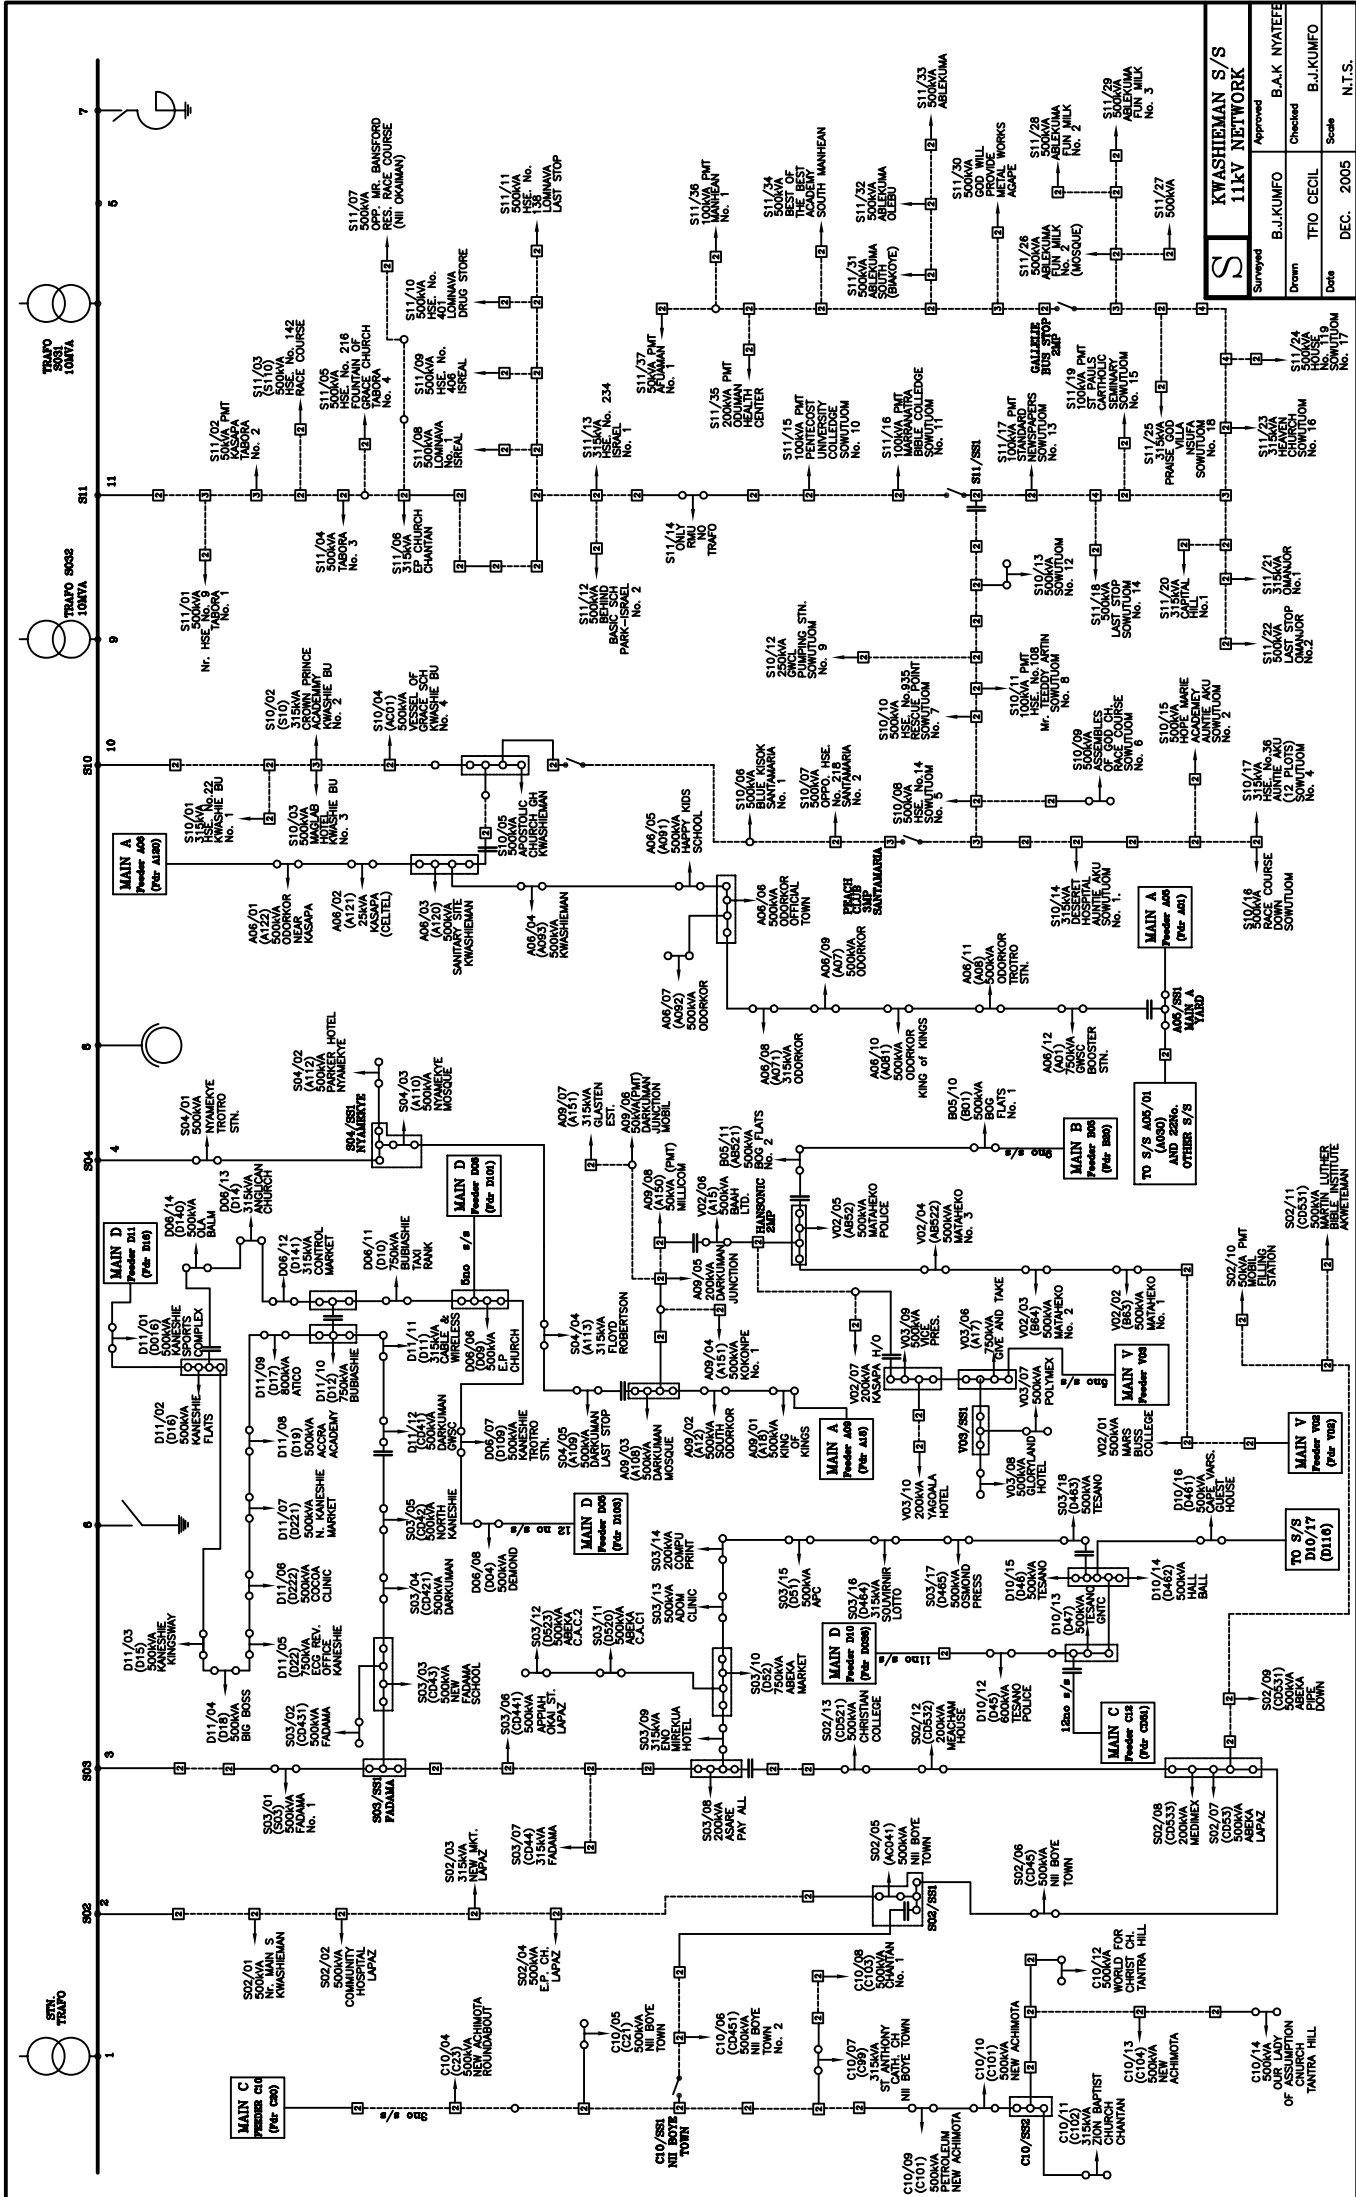

KWASHIEMAN S/S		11kV NETWORK	
Surveyed	Approved	Drawn	Checked
BJJ.KUMFO	BJJ.KUMFO	TFD.CECIL	BLAK.NYATEFE
Date	DEC. 2005	Scale	N.T.S.