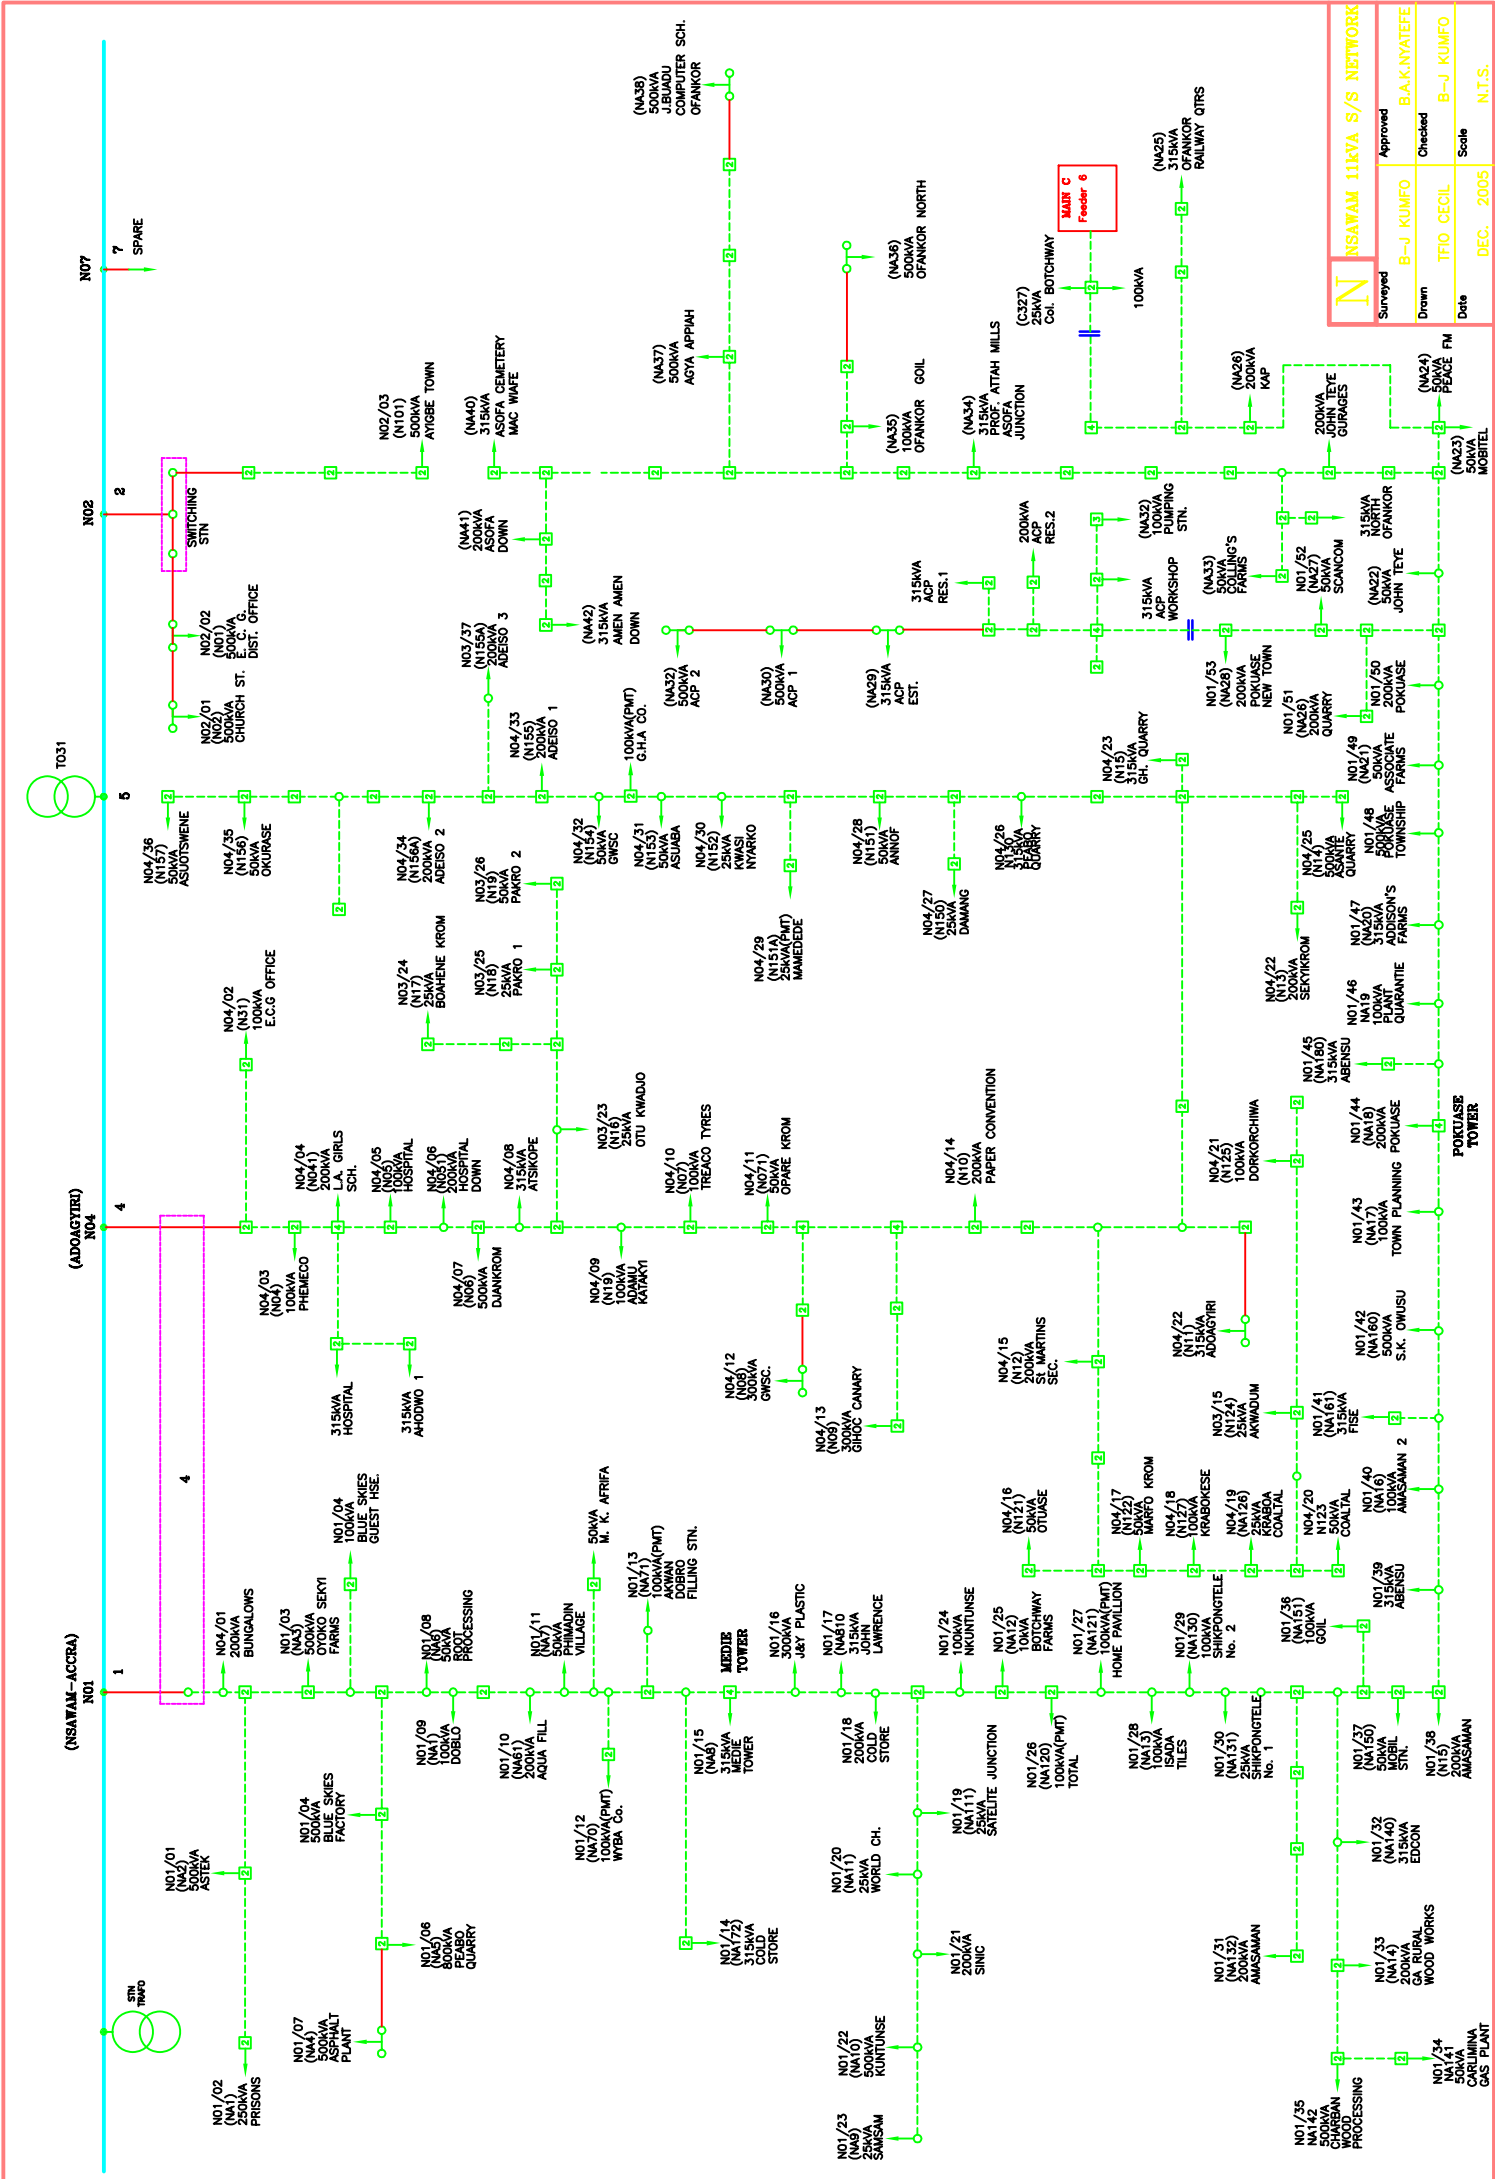

NSAWAM 11kVA S/S NETWORK		Approved	Scale	N.T.S.	
		Checked			
Surveyed	B-J KUMFO	Drawn	TFO GECIL	Date	DEC. 2005
			B-J KUMFO B-J KUMFO B-J KUMFO