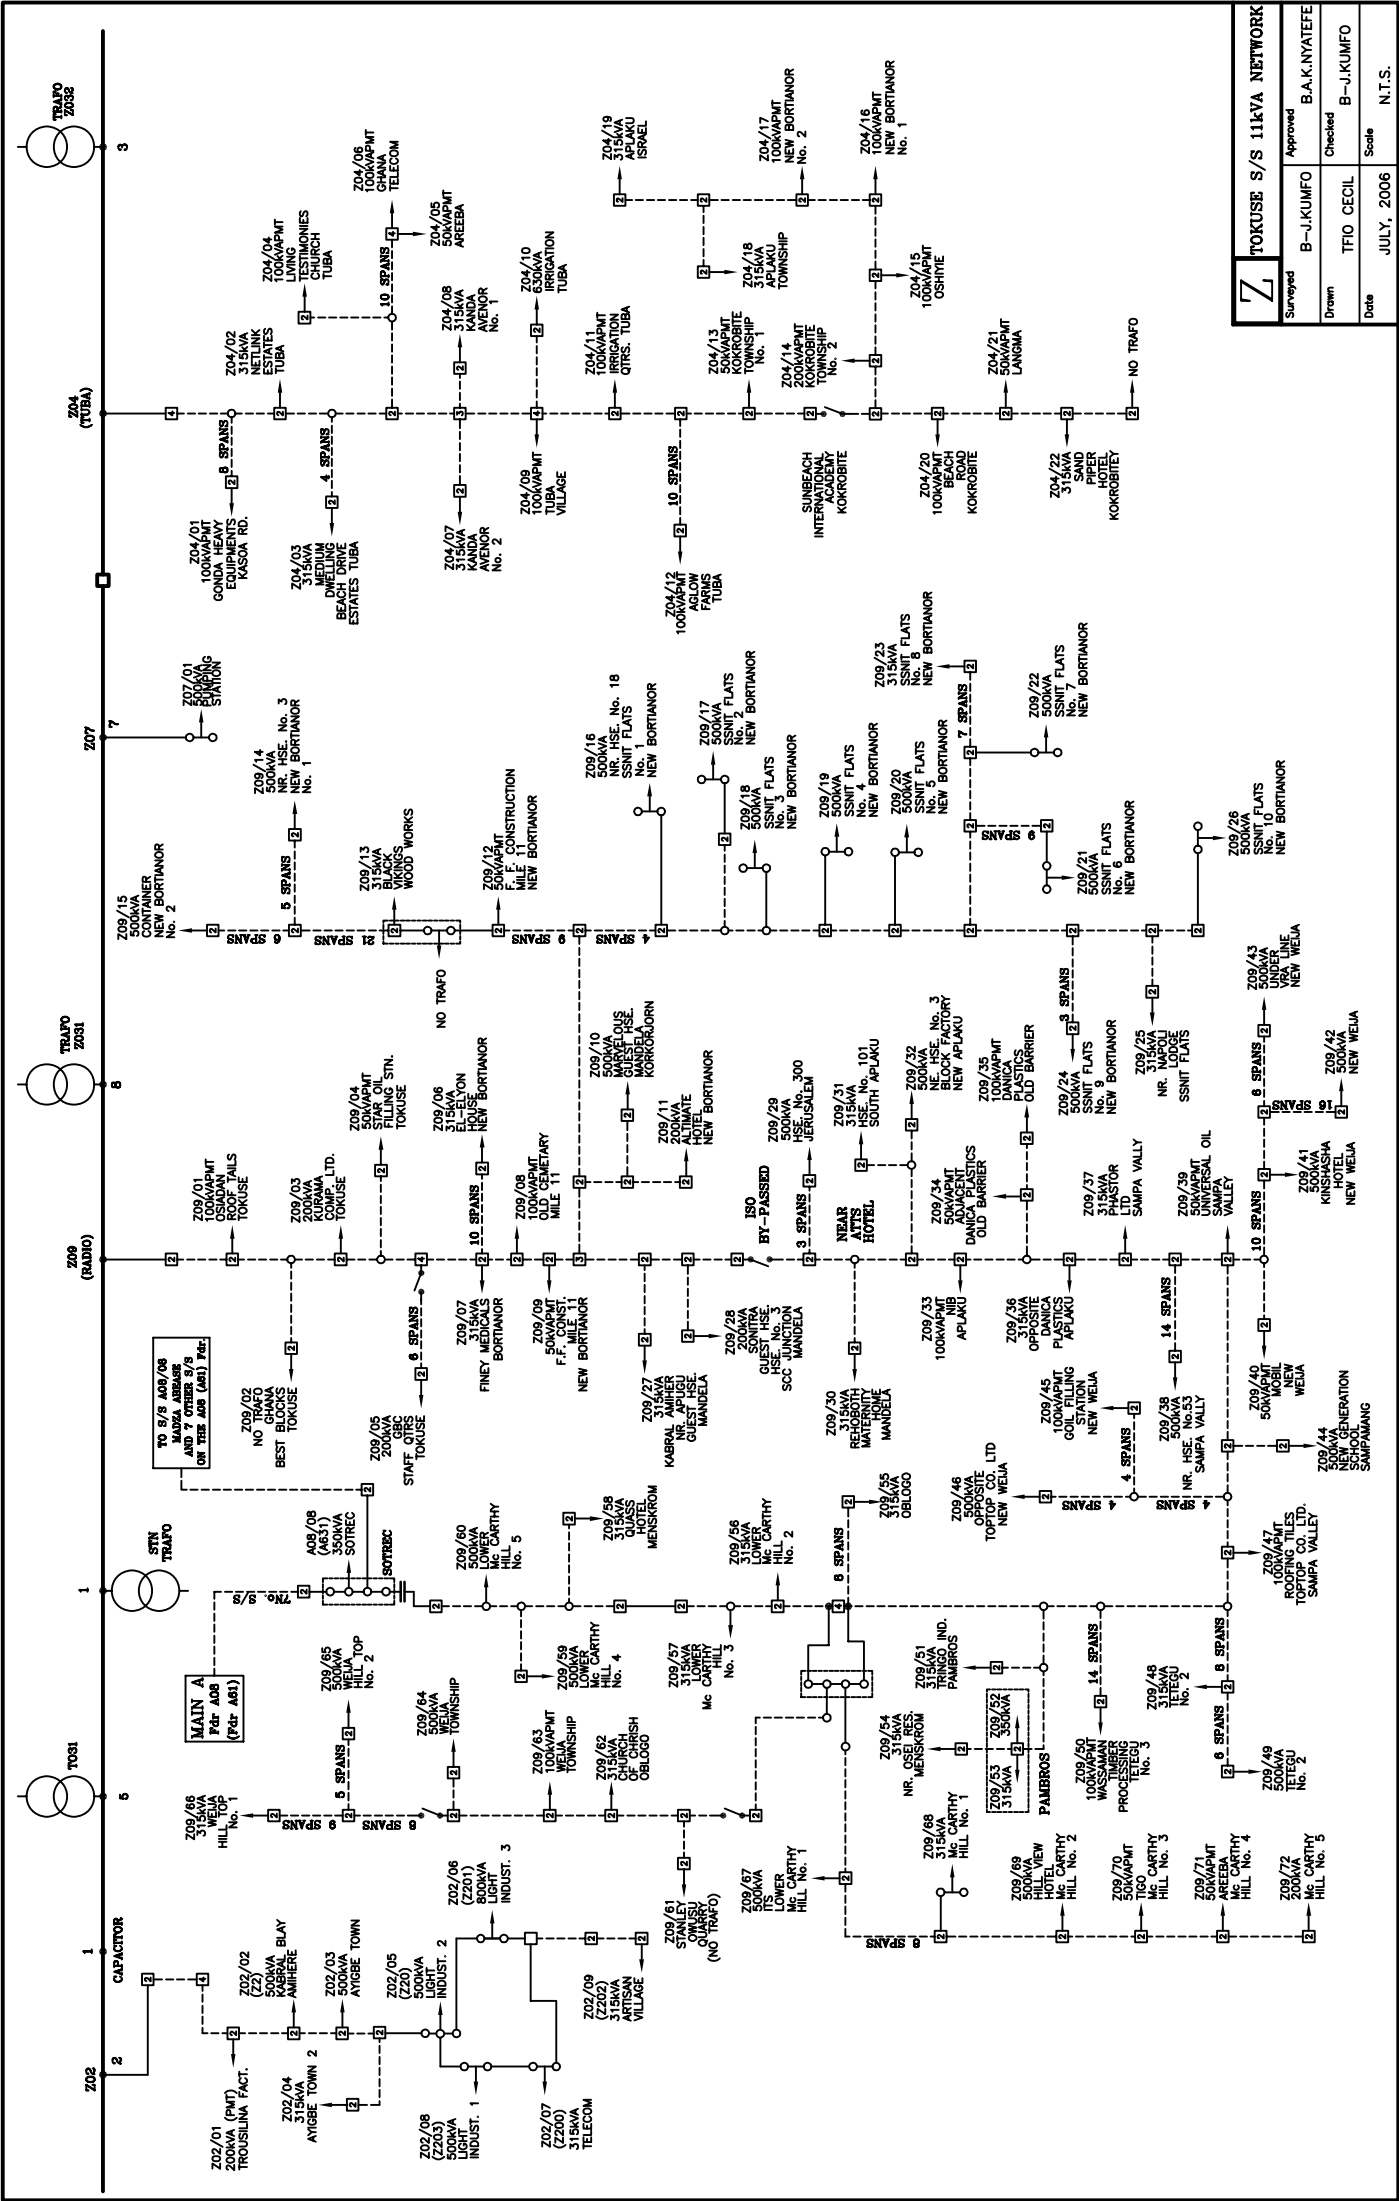

Z	TOKUSE S/S 11kV NETWORK		
	Surveyed	Approved	
Drawn	B-J.KUMFO	Checked	B.A.K.NYATEFE
Date	TFIO CECIL	Scale	B-J.KUMFO
	JULY, 2006		N.T.S.