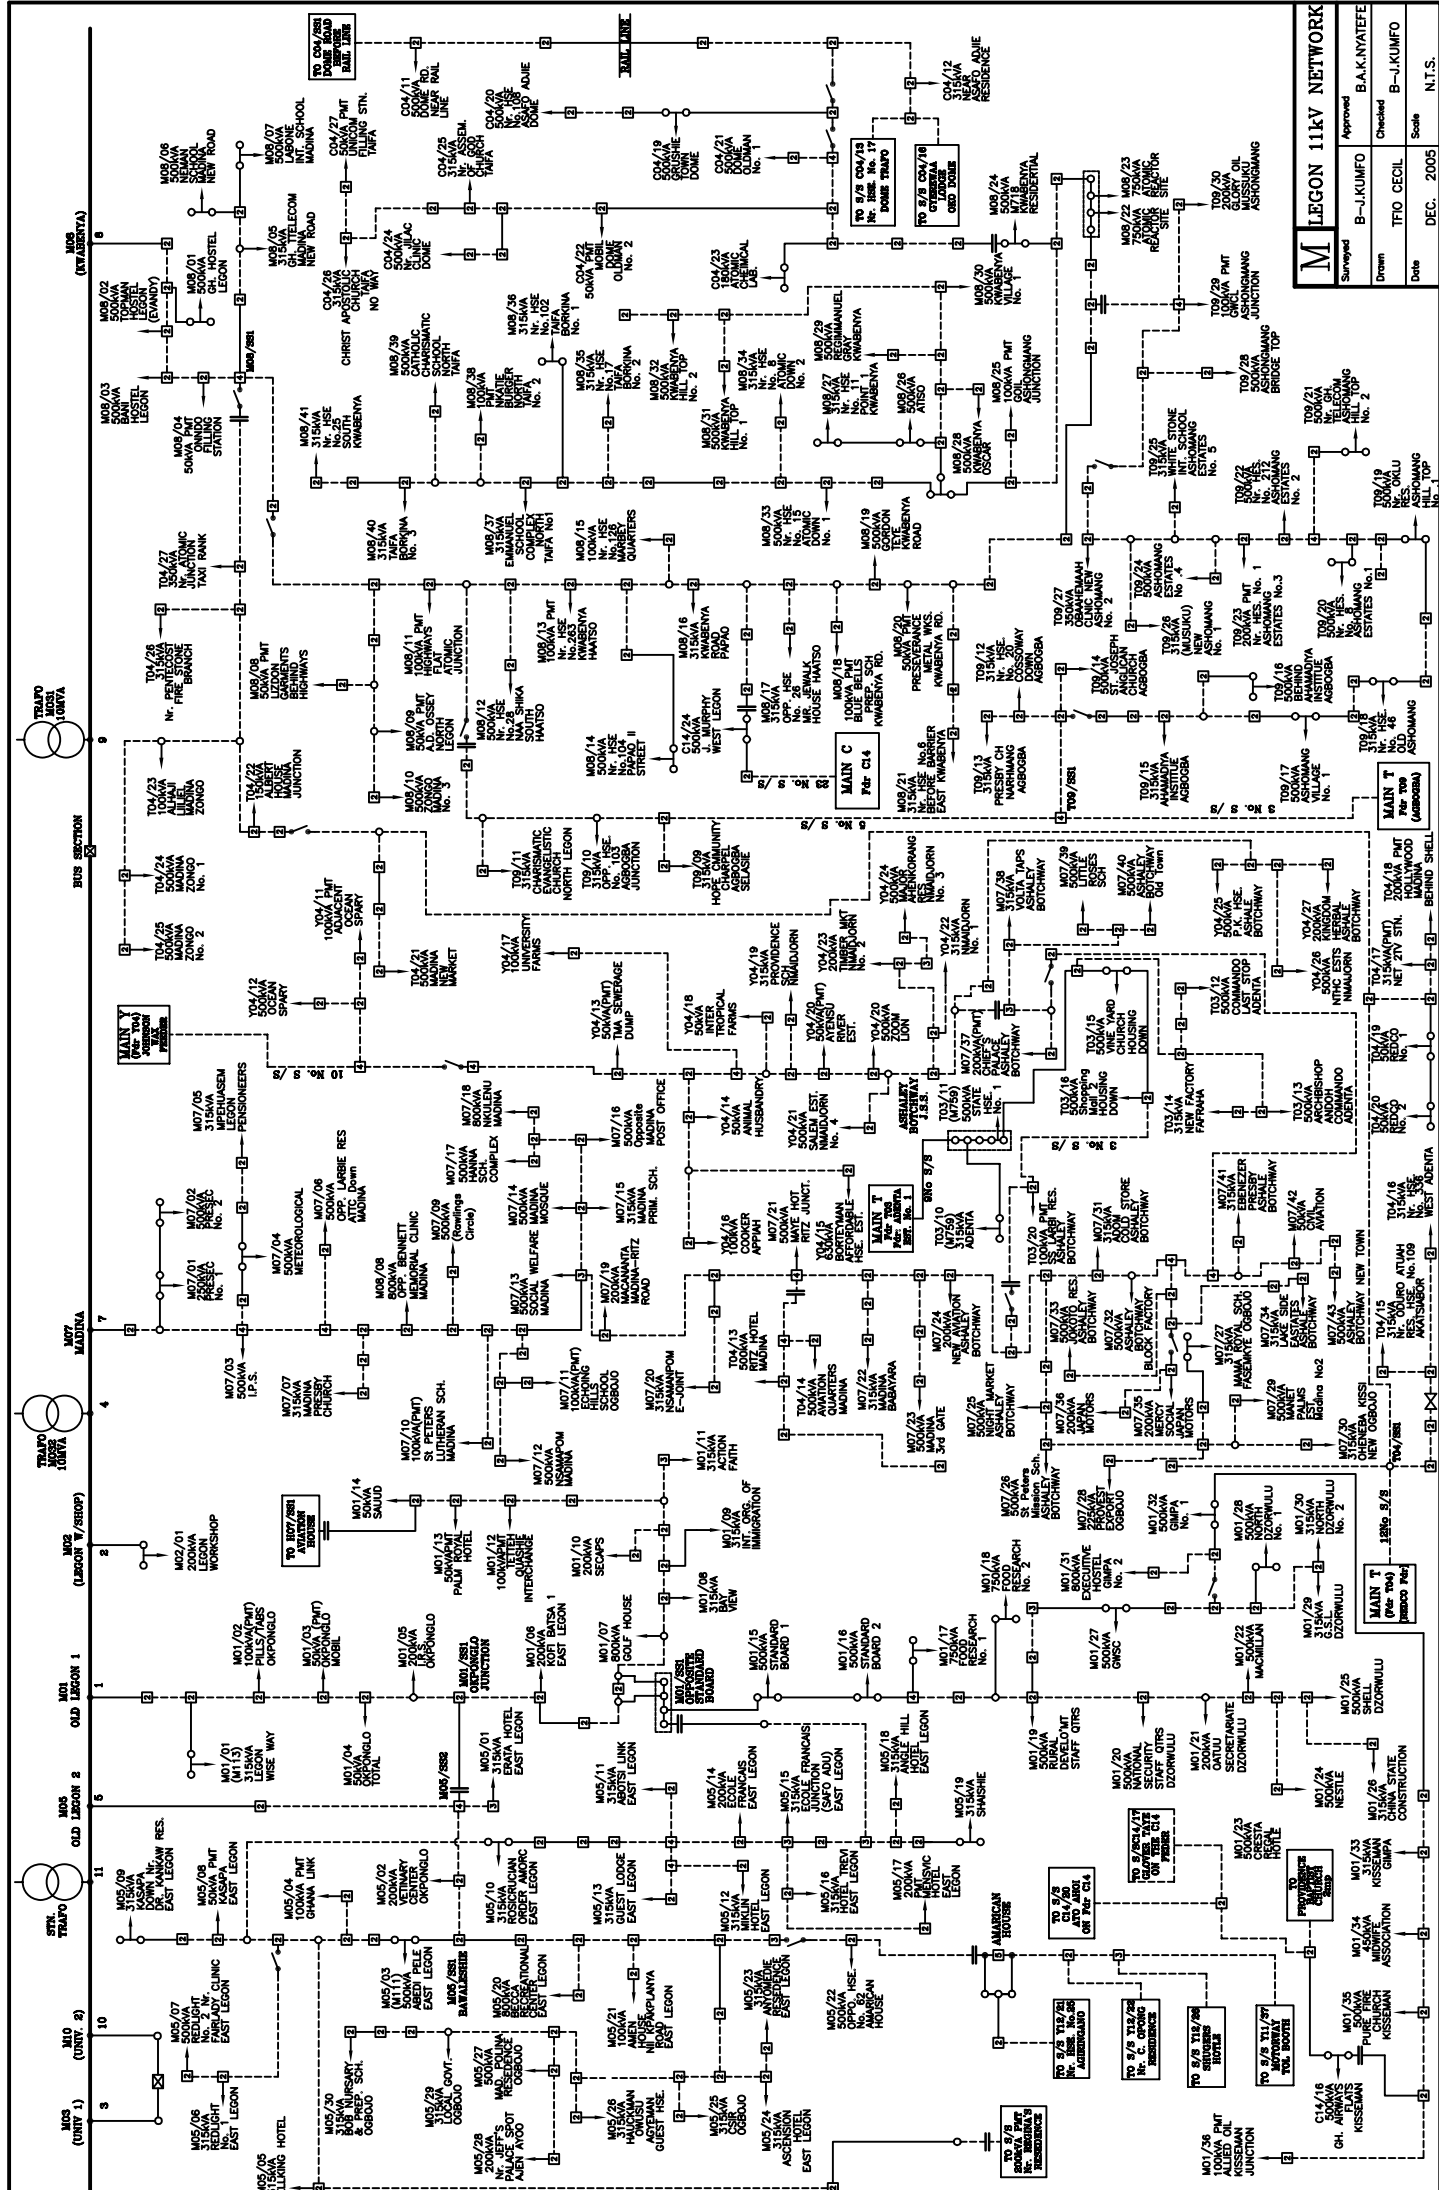

Surveyed	B.J.KUMFO	Approved	B.A.K.NYATEFE
Drawn	TFID CEIL	Checked	B.J.KUMFO
Date	DEC. 2005	Scale	N.T.S.

TO 8/S 310/18 (D08)	TO 9/S 310/18 (D08)
TO 8/S 310/18 (D08)	TO 9/S 310/18 (D08)
TO 8/S 310/18 (D08)	TO 9/S 310/18 (D08)

H05/04 500kVA NEW TOWN	H05/05 500kVA NEW TOWN	H05/06 500kVA NEW TOWN	H05/07 500kVA NEW TOWN	H05/08 500kVA NEW TOWN	H05/09 500kVA NEW TOWN	H05/10 500kVA NEW TOWN	H05/11 500kVA NEW TOWN	H05/12 500kVA NEW TOWN
H06/01 500kVA CIVIL AVIATION CLUB HOUSE	H06/02 500kVA CIVIL AVIATION CLUB HOUSE	H06/03 500kVA CIVIL AVIATION CLUB HOUSE	H06/04 500kVA CIVIL AVIATION CLUB HOUSE	H06/05 500kVA CIVIL AVIATION CLUB HOUSE	H06/06 500kVA CIVIL AVIATION CLUB HOUSE	H06/07 500kVA CIVIL AVIATION CLUB HOUSE	H06/08 500kVA CIVIL AVIATION CLUB HOUSE	H06/09 500kVA CIVIL AVIATION CLUB HOUSE
H06/10 500kVA CIVIL AVIATION CLUB HOUSE	H06/11 500kVA CIVIL AVIATION CLUB HOUSE	H06/12 500kVA CIVIL AVIATION CLUB HOUSE	H06/13 500kVA CIVIL AVIATION CLUB HOUSE	H06/14 500kVA CIVIL AVIATION CLUB HOUSE	H06/15 500kVA CIVIL AVIATION CLUB HOUSE	H06/16 500kVA CIVIL AVIATION CLUB HOUSE	H06/17 500kVA CIVIL AVIATION CLUB HOUSE	H06/18 500kVA CIVIL AVIATION CLUB HOUSE