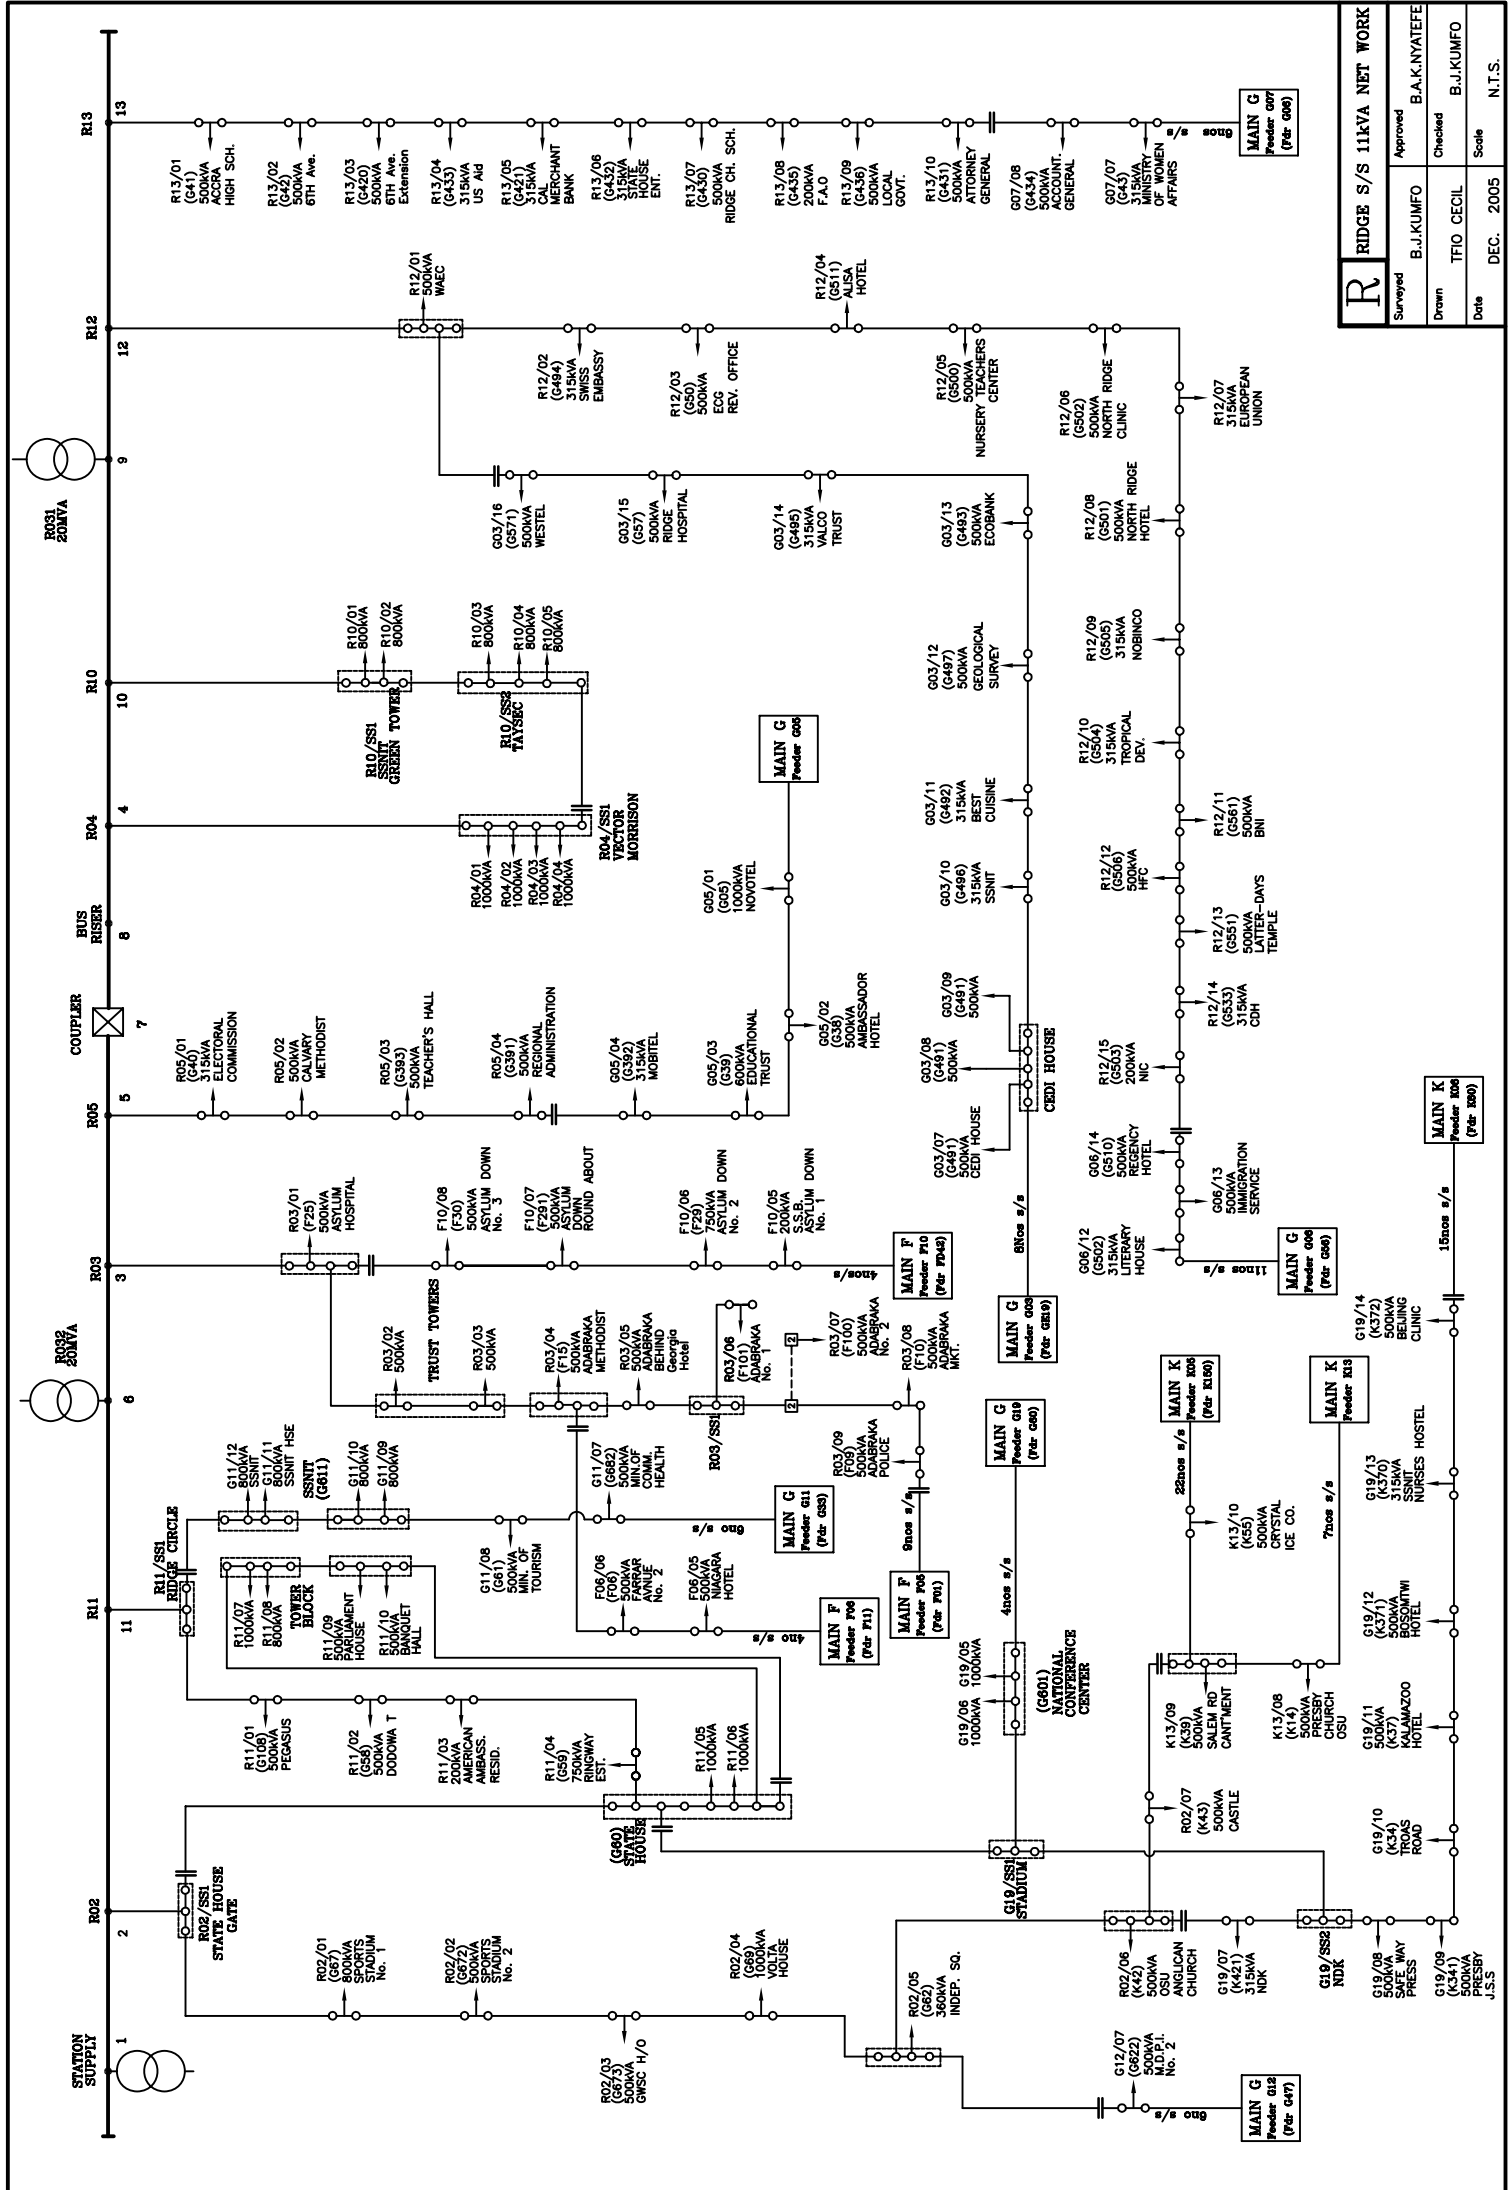

R	RIDGE S/S 11kVA NET WORK		
	Surveyed	Approved	Checked
Drawn	B.J.KUMFO	T.FIO CECIL	B.A.K.NYATEFE
Date	DEC. 2005	Scale	N.T.S.