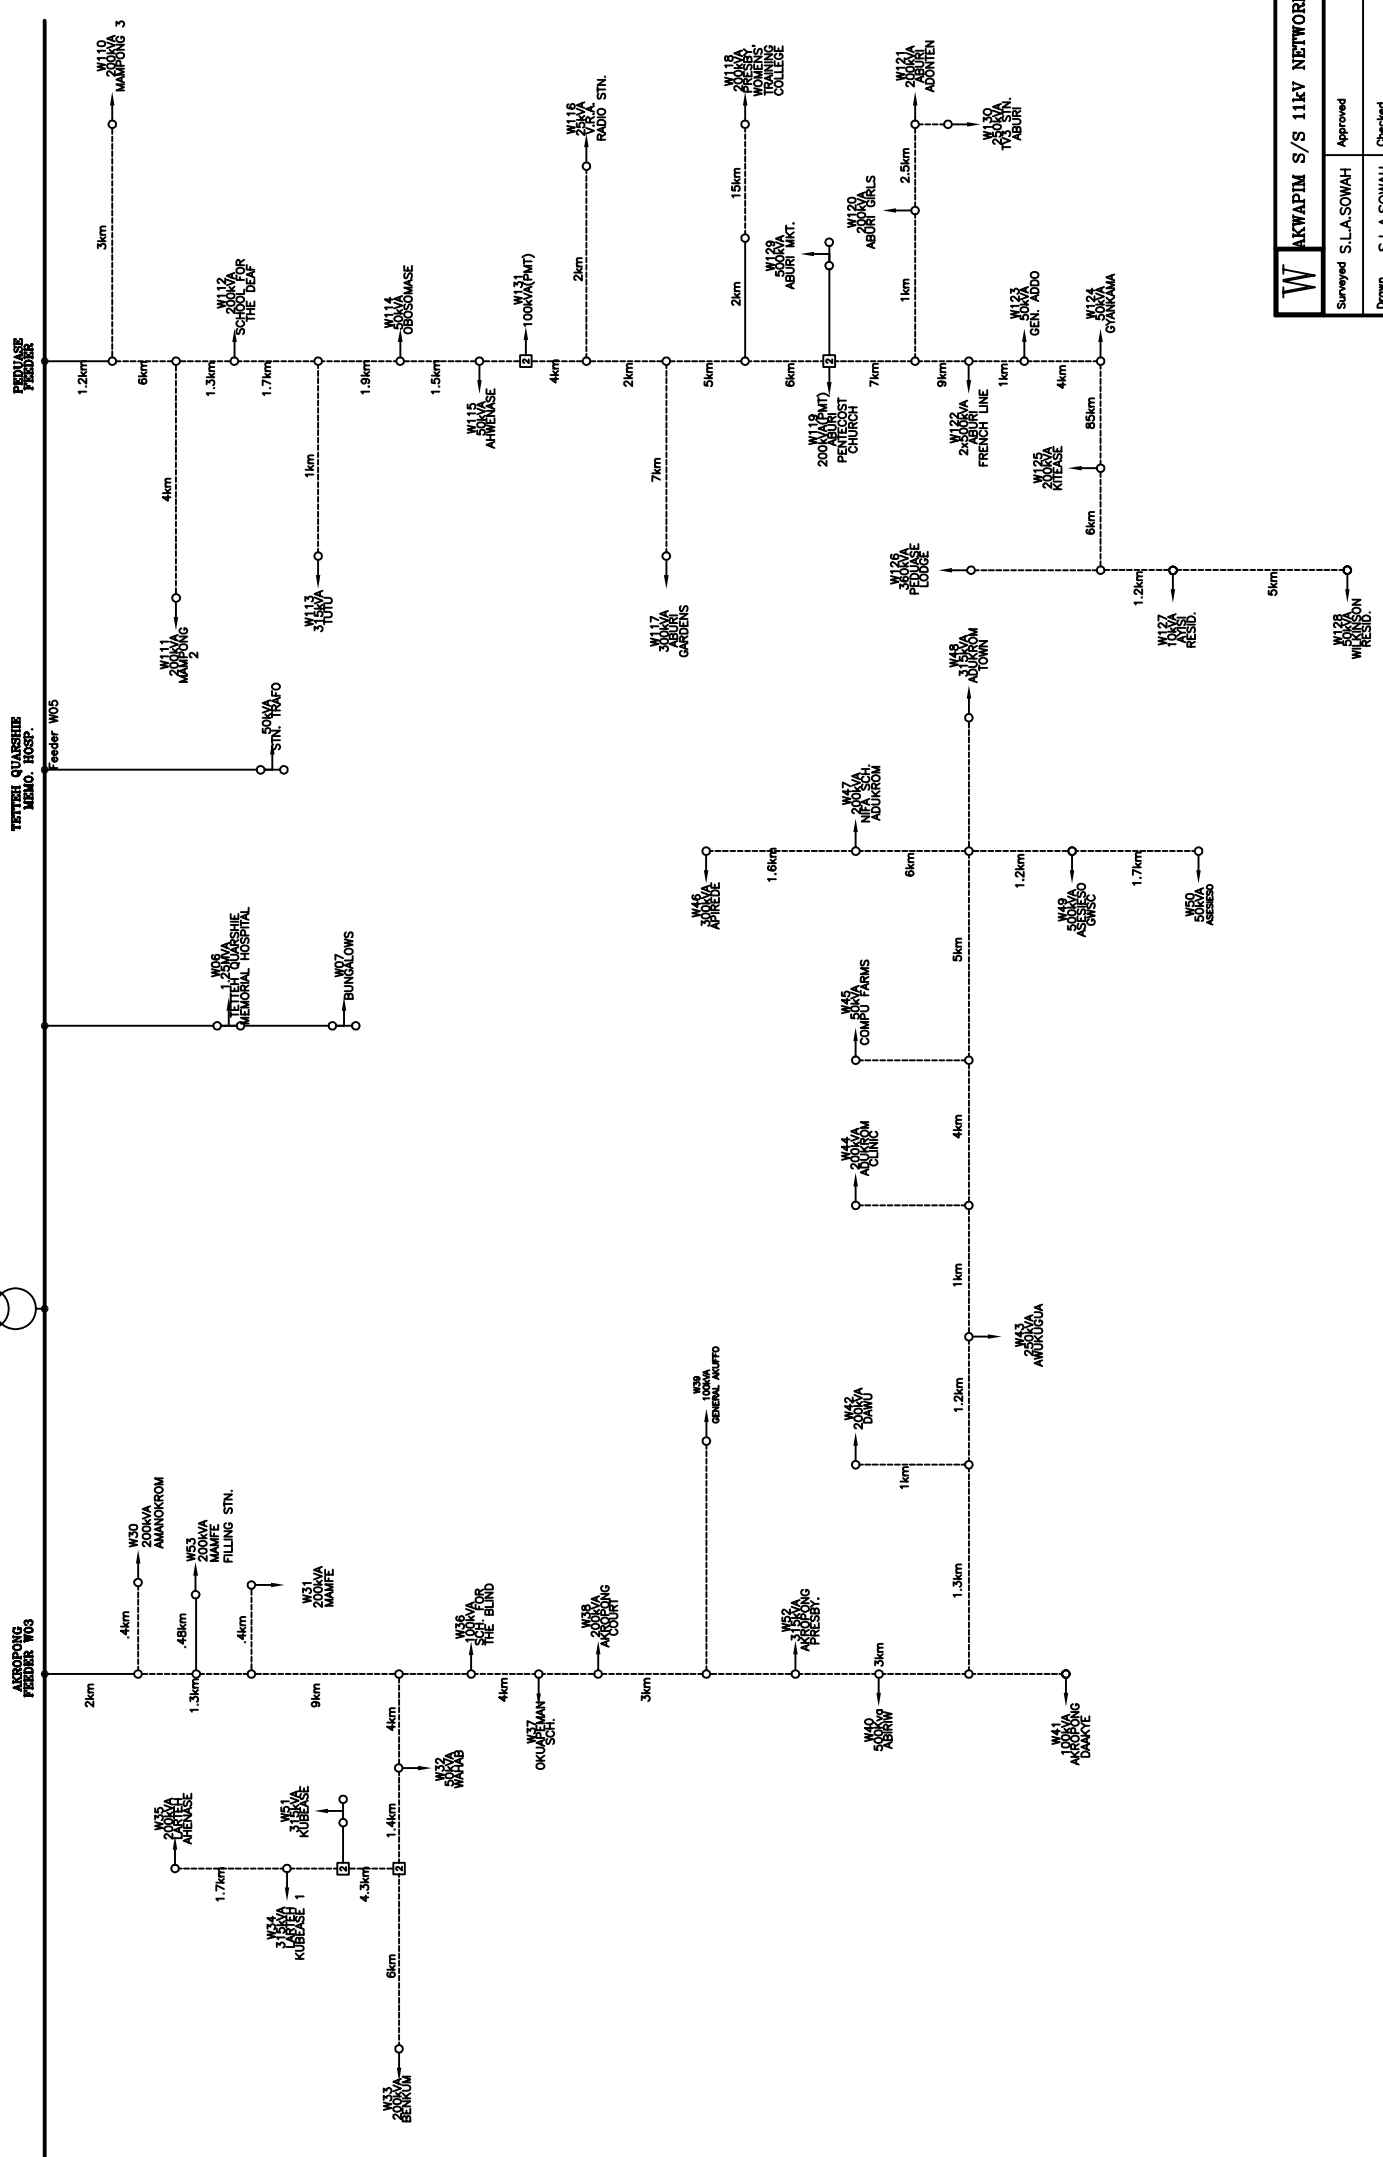

W	AKWAPIM S/S 11KV NETWORK		
	Surveyed S.L.A.SOWAH	Approved	
	Drawn S.L.A.SOWAH	Checked	
	Date 2004/2005	Scale	N.T.S.