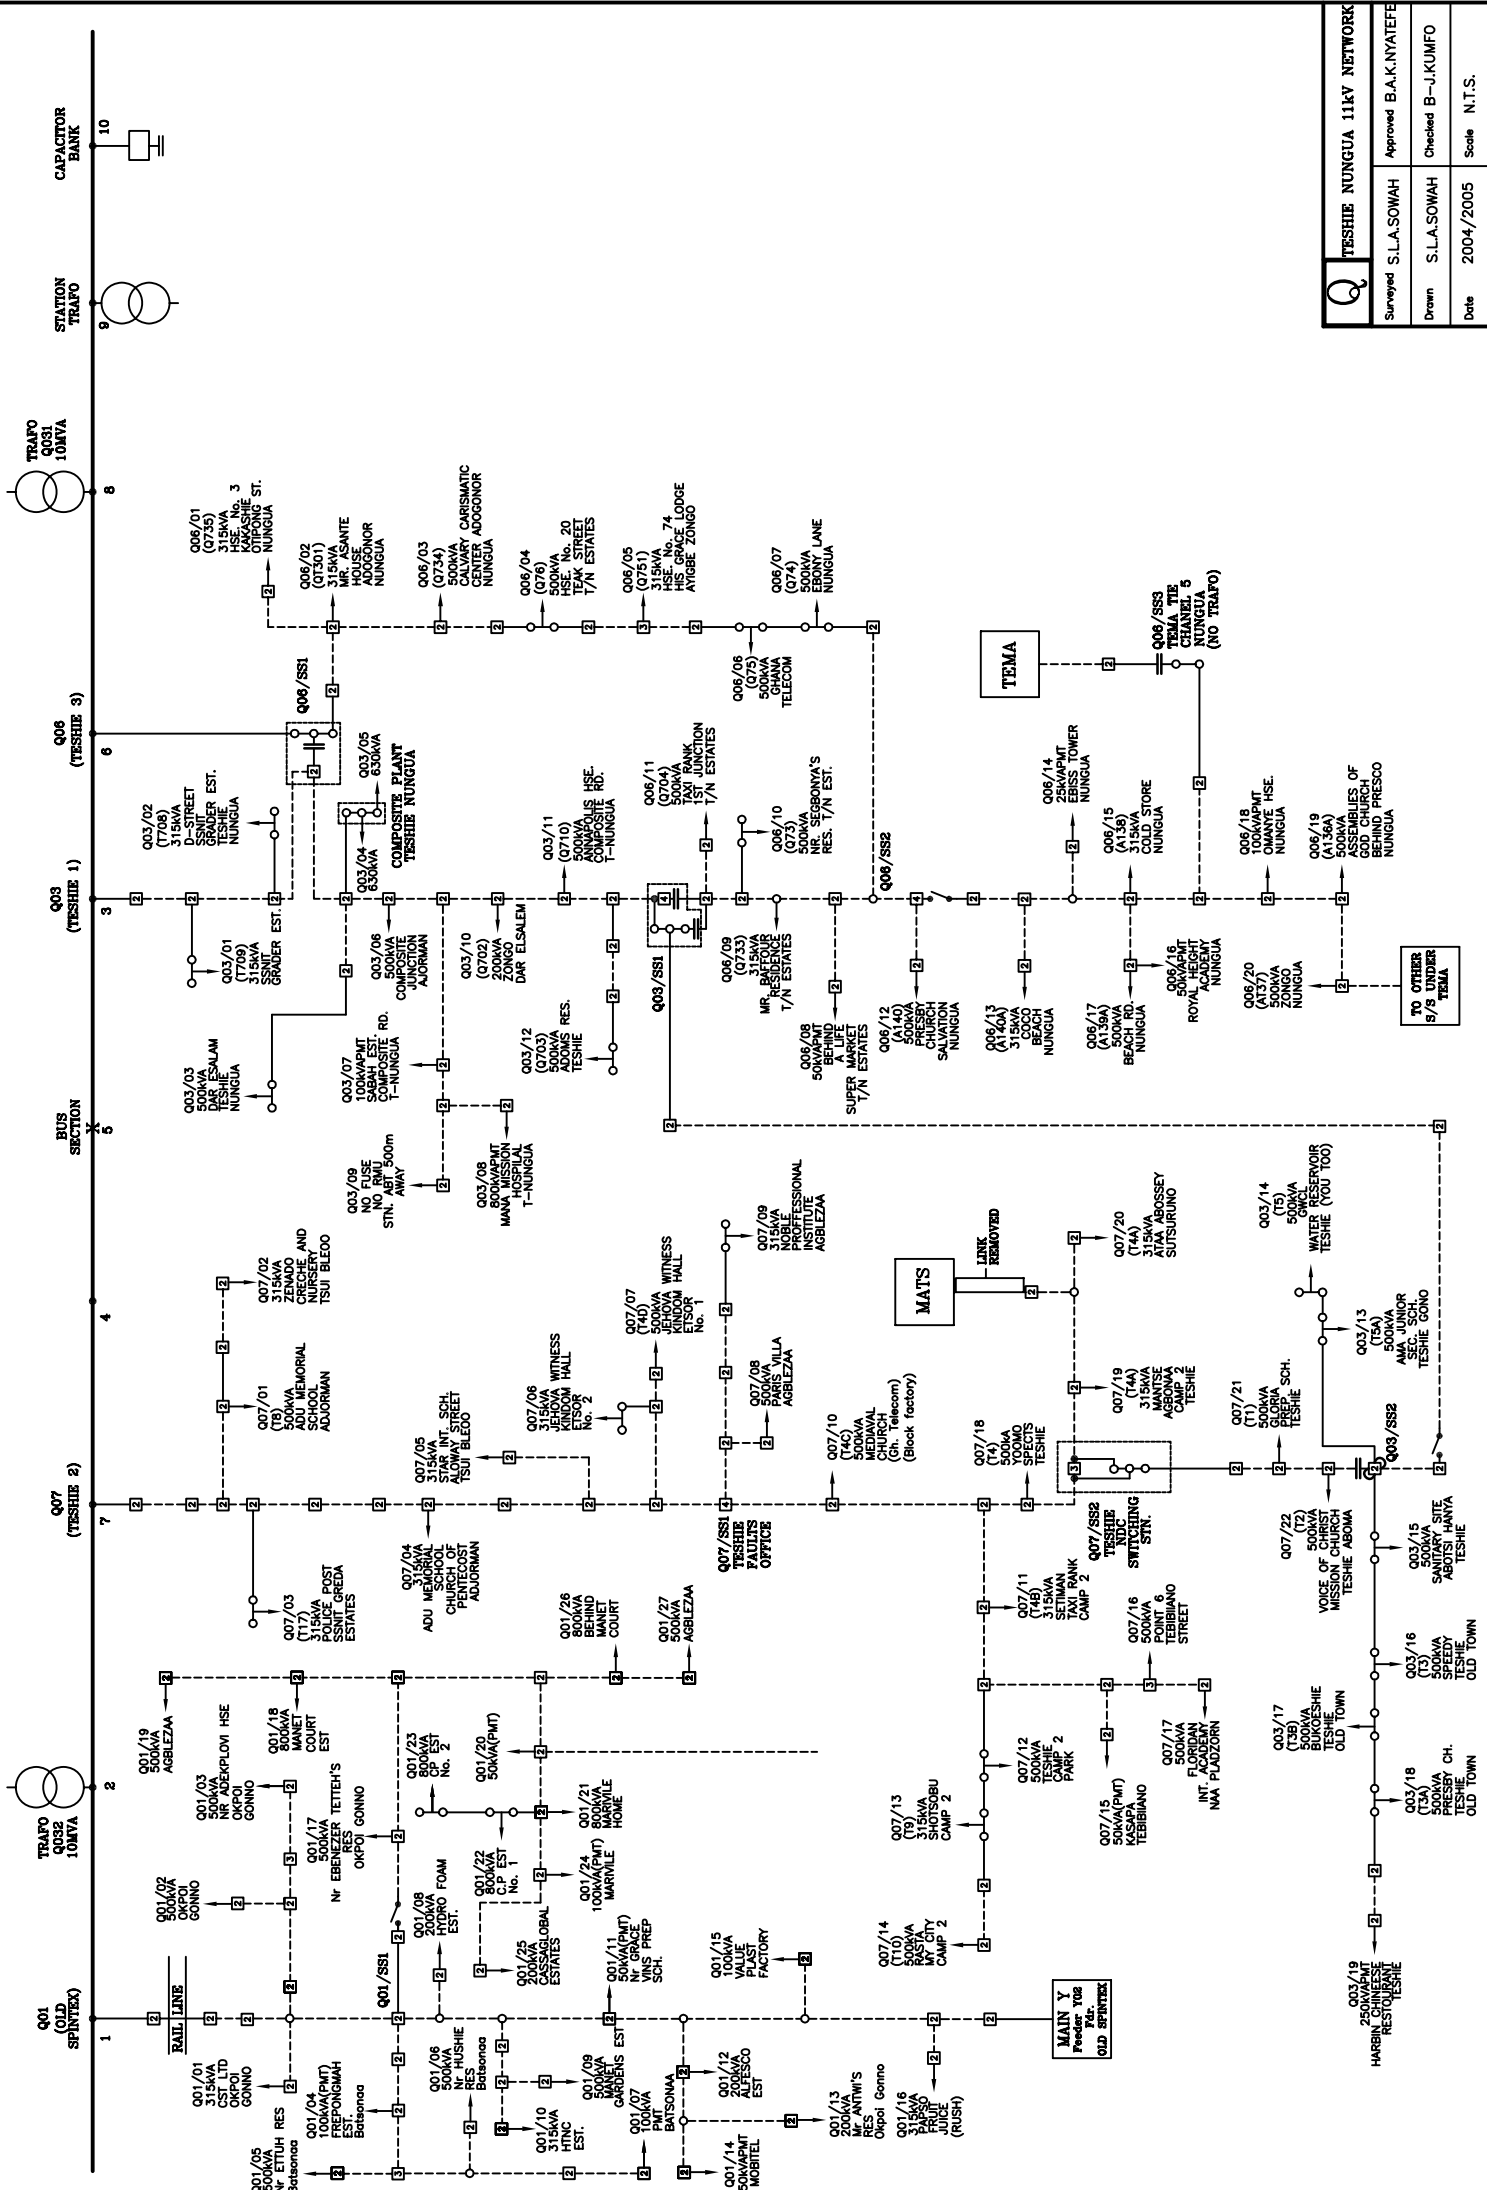

TESHIE NUNGUA 11kV NETWORK		
Surveyed	S.L.A.SOWAH	Approved B.A.K.NYATEFE
Drawn	S.L.A.SOWAH	Checked B-J.KUMFO
Date	2004/2005	Scale N.T.S.