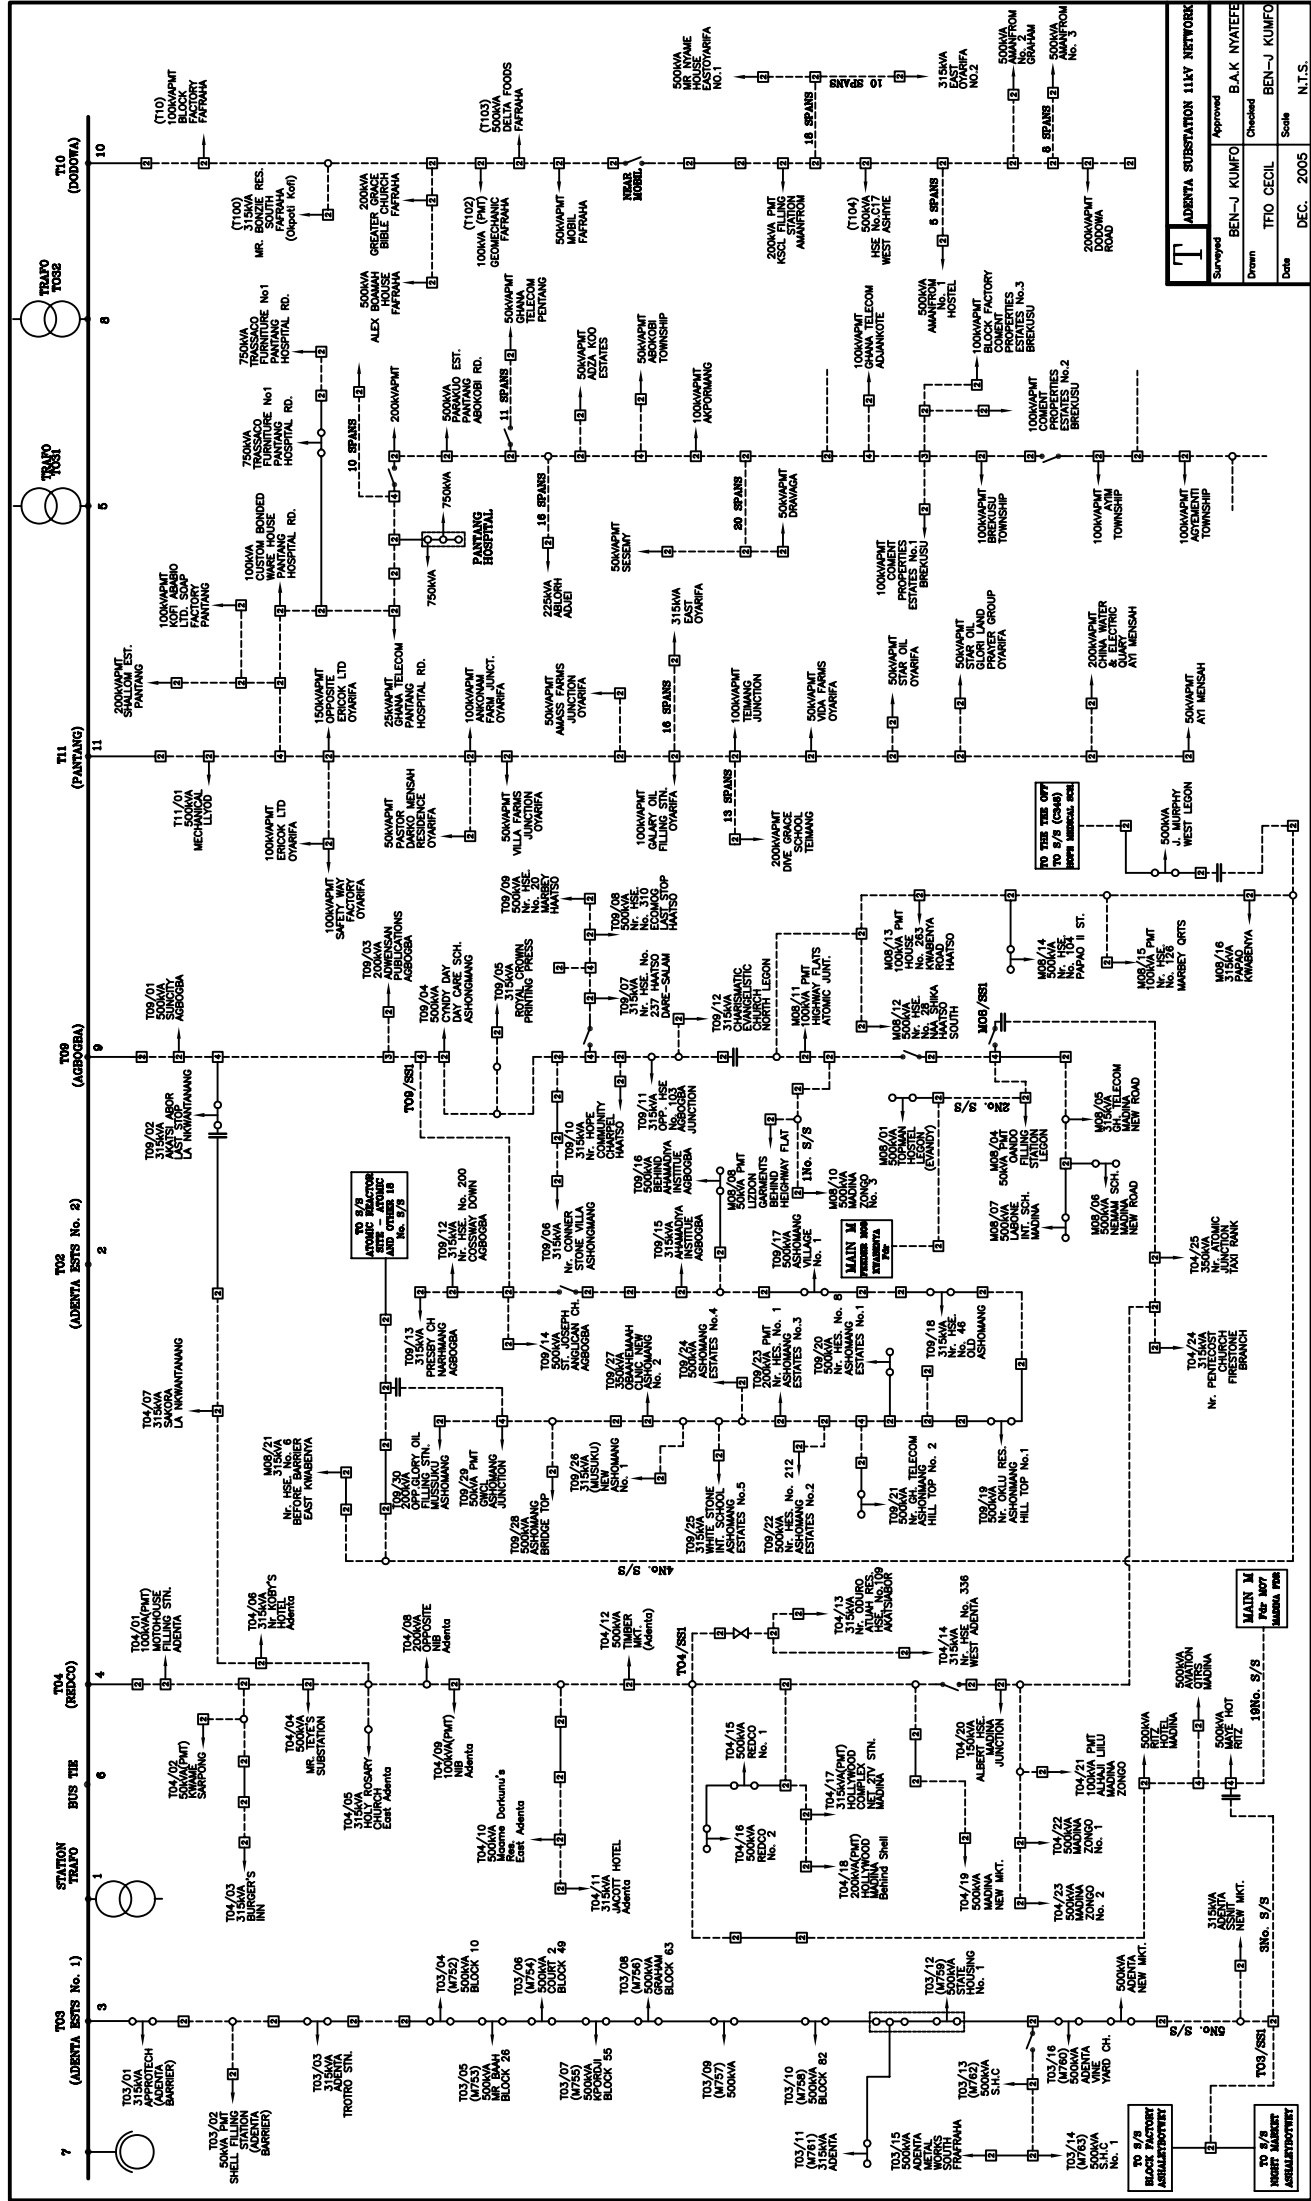

ADERTA SUBSTATION 11kV NETWORK	
Surveyed	Approved
Drawn	Checked
Date	Scale
BEN-J KUMFO	B.A.K NATEFE
TFO GEIL	BEN-J KUMFO
DEC. 2005	N.T.S.