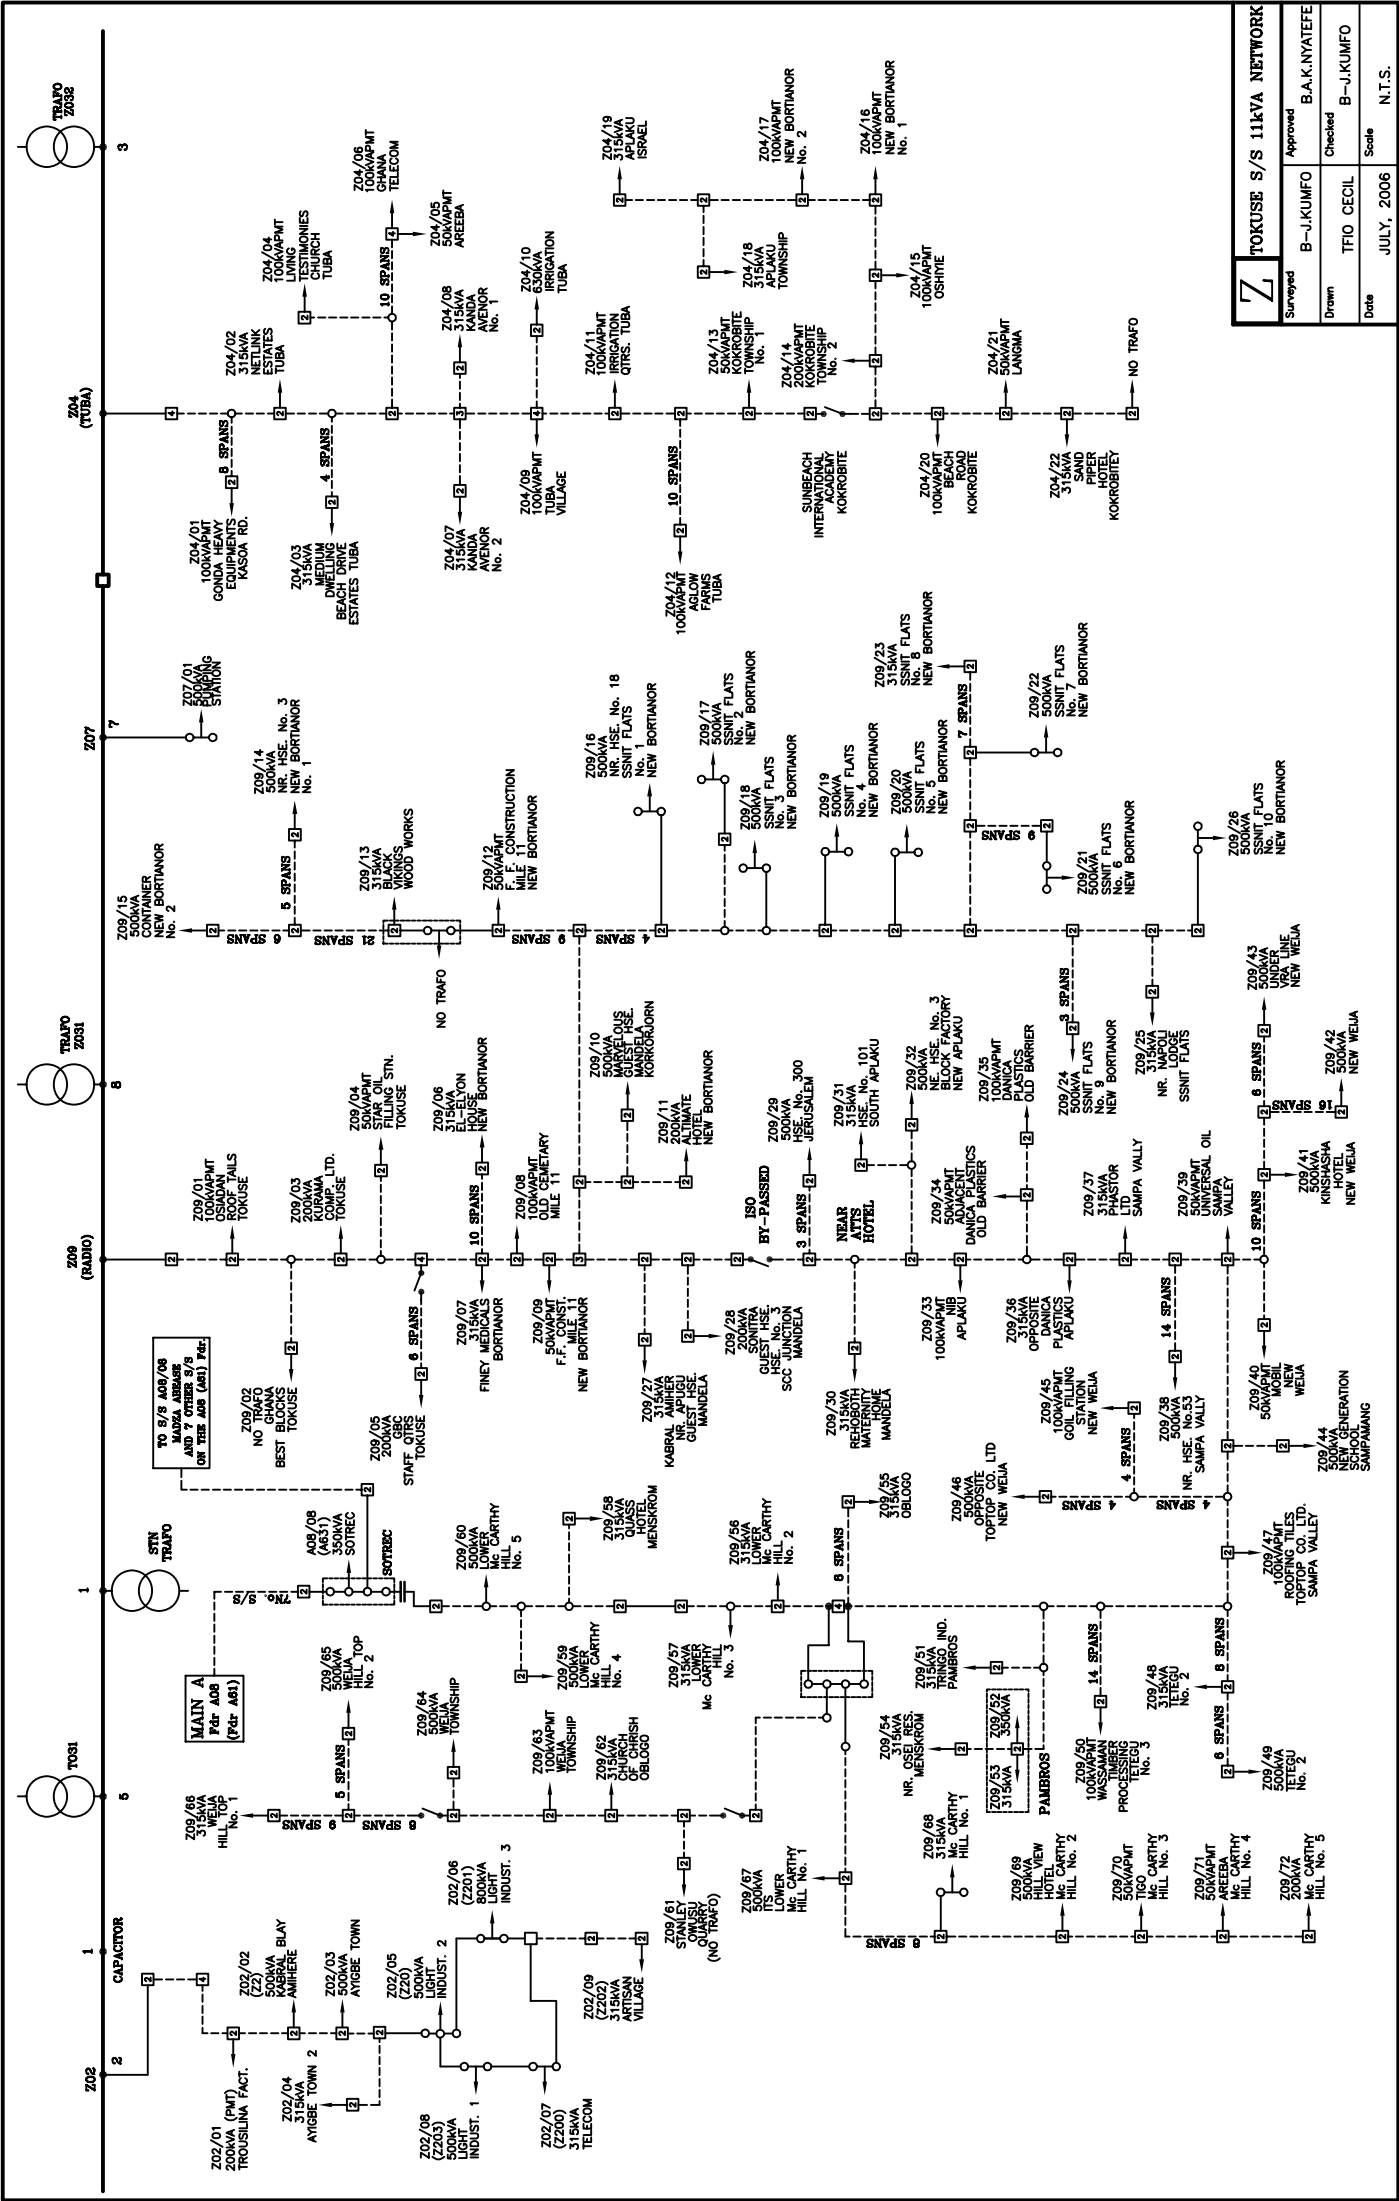

Z TOKUSE S/S 11kV NETWORK			
Surveyed	B-J.KUMFO	Approved	B.A.K.NYATEFE
Drawn	TFIO CECIL	Checked	B-J.KUMFO
Date	JULY, 2006	Scale	N.T.S.