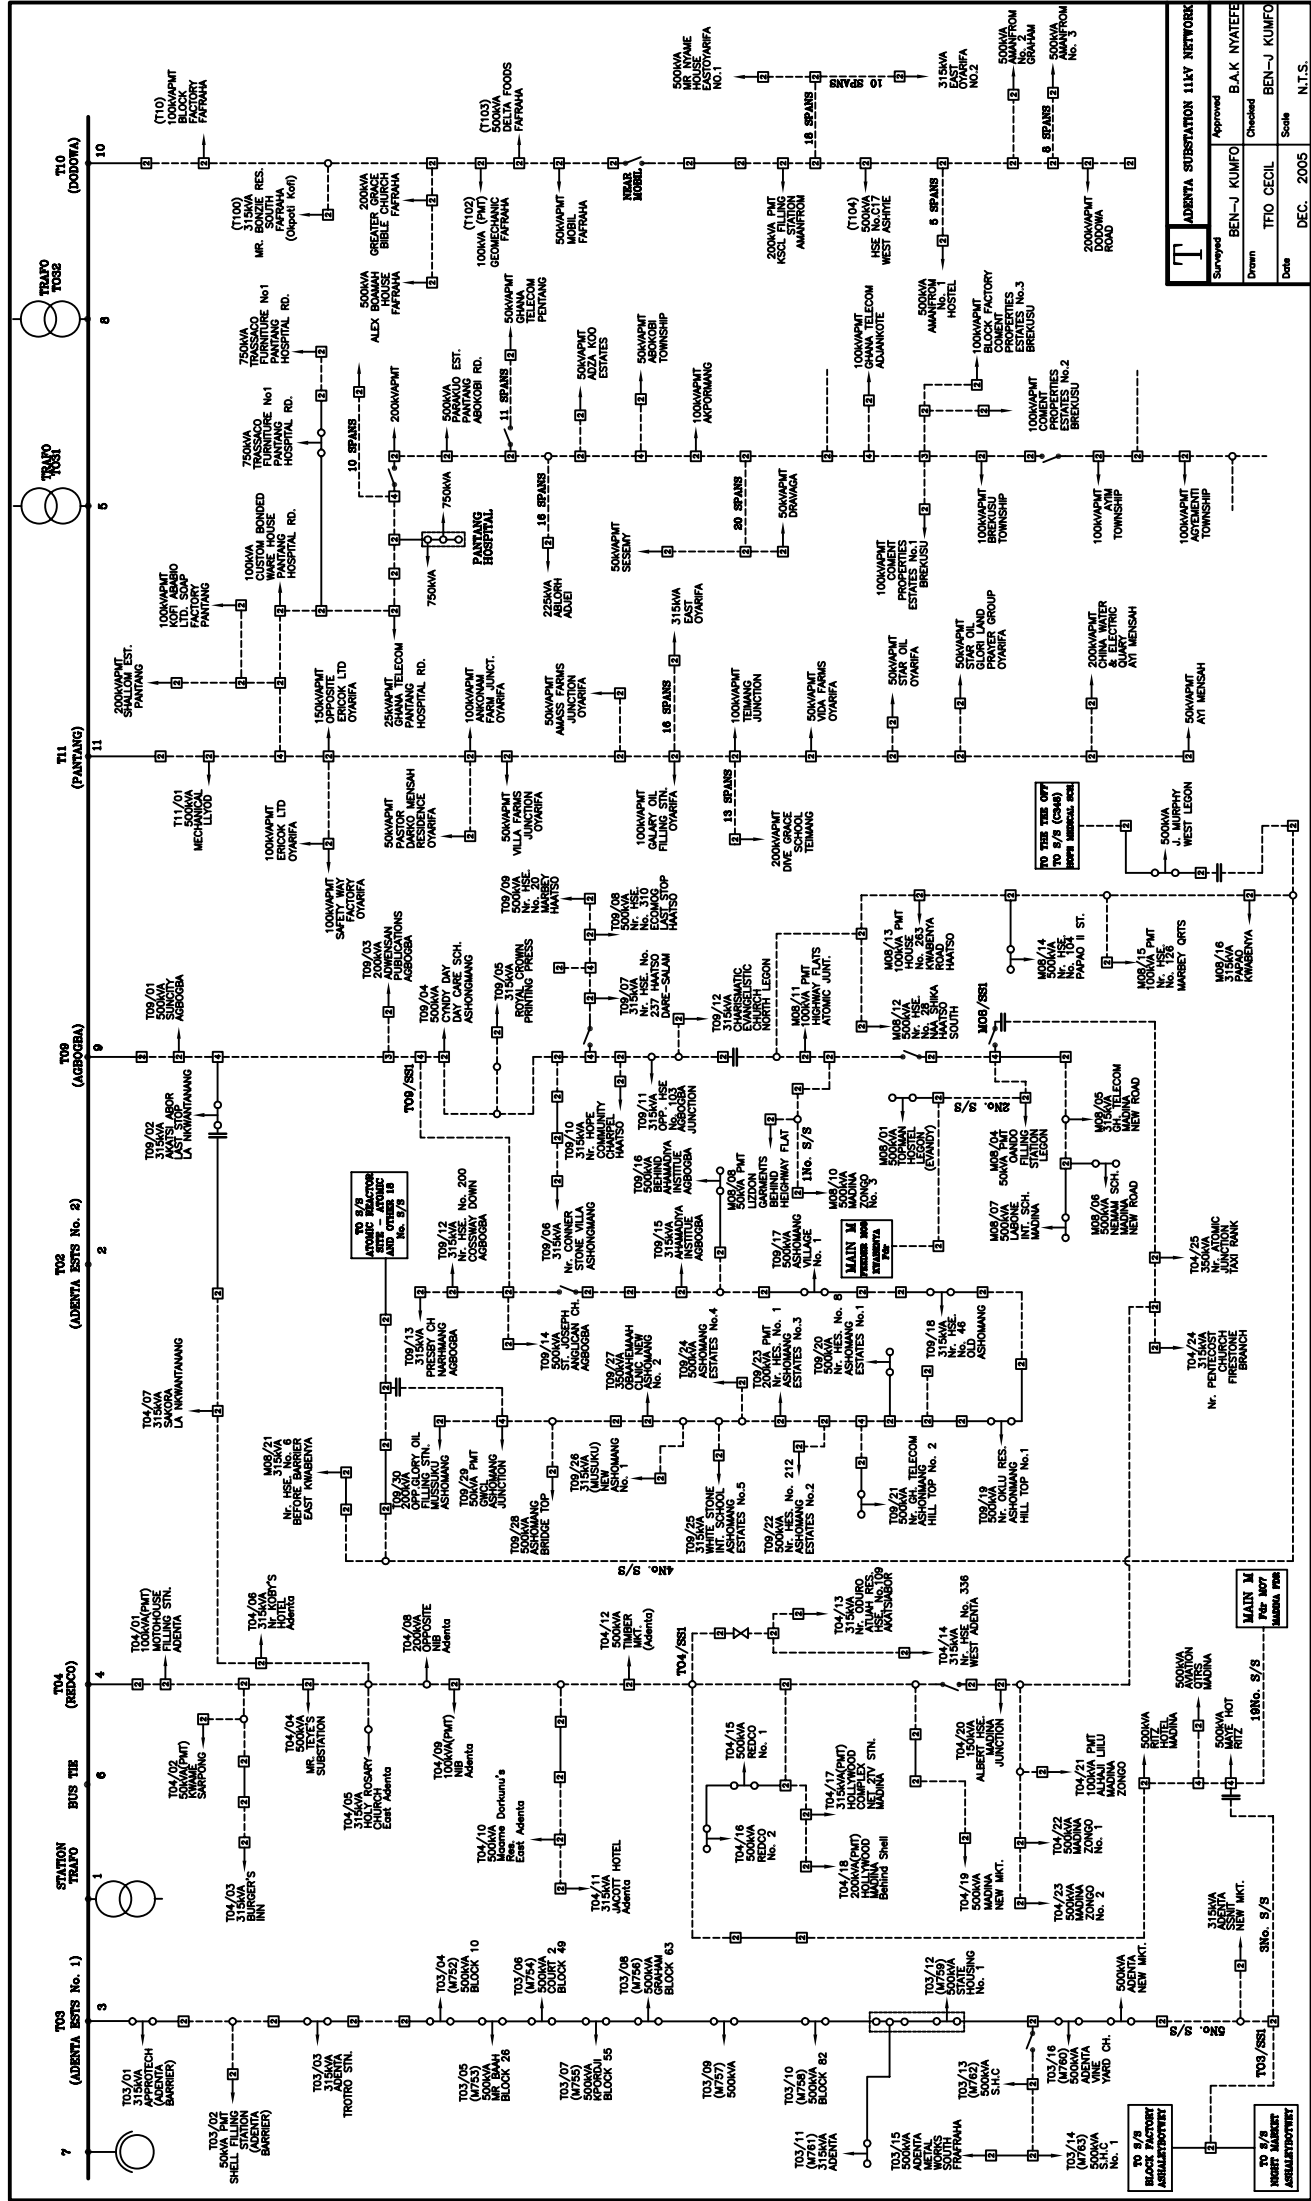

ADENTA SUBSTATION 11KV NETWORK	
Surveyed	Approved
Drawn	Checked
Date	Scale
BEN-J KUMFO	B.A.K NYATEFE
TFO GEIL	BEN-J KUMFO
DEC. 2005	N.T.S.