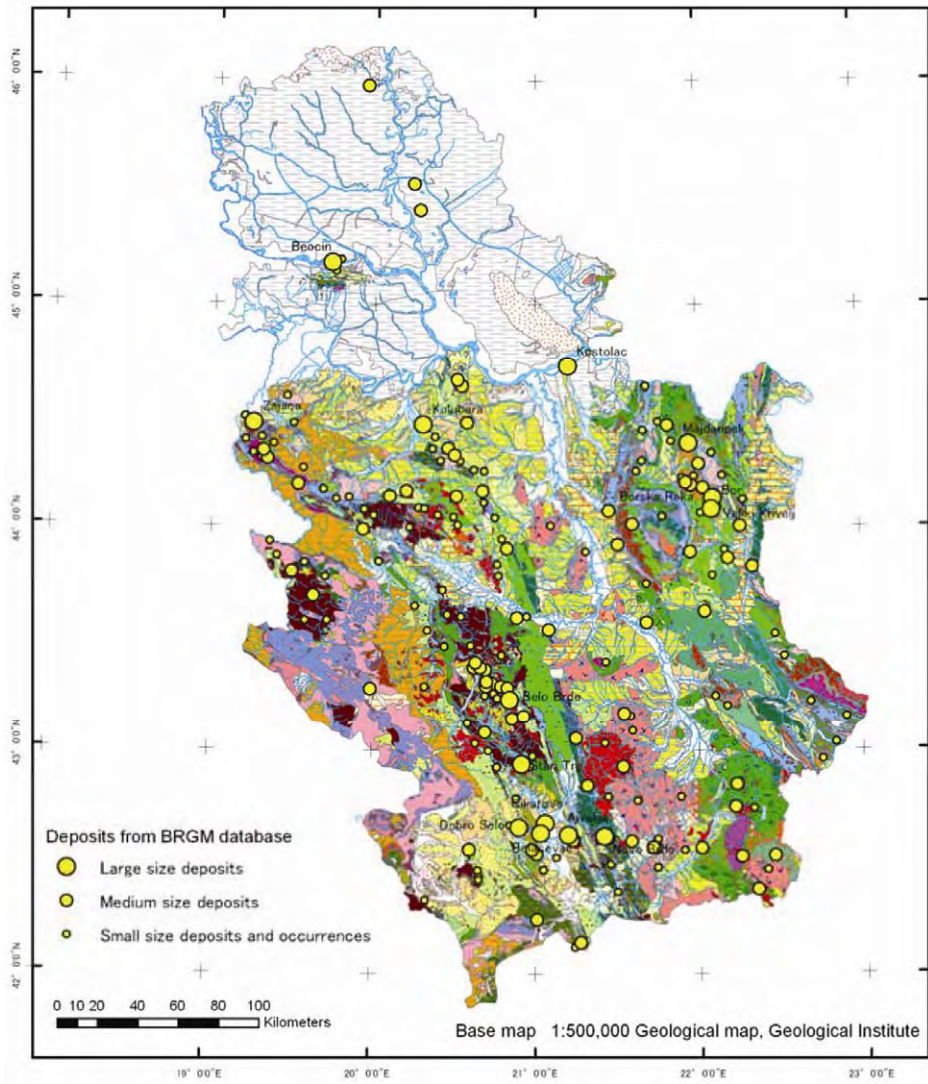

Metallogenic province

- Oil-gas province
- Serbo-Macedonian
- Dacian
- Dinaric
- Carpatho-Balkanian
- Base Metals Mineral Deposits (Medium to Large Scale)

(after Geological Atlas of Serbia 1:2,000,000 No14-Metallogenic map and map of ore formations, 2002)

Major Mineral Deposits in the Republic of Serbia

Geological information for GIS database with mineral deposits and occurrences from the BRGM's database

New designed web-GIS window for the MEM website