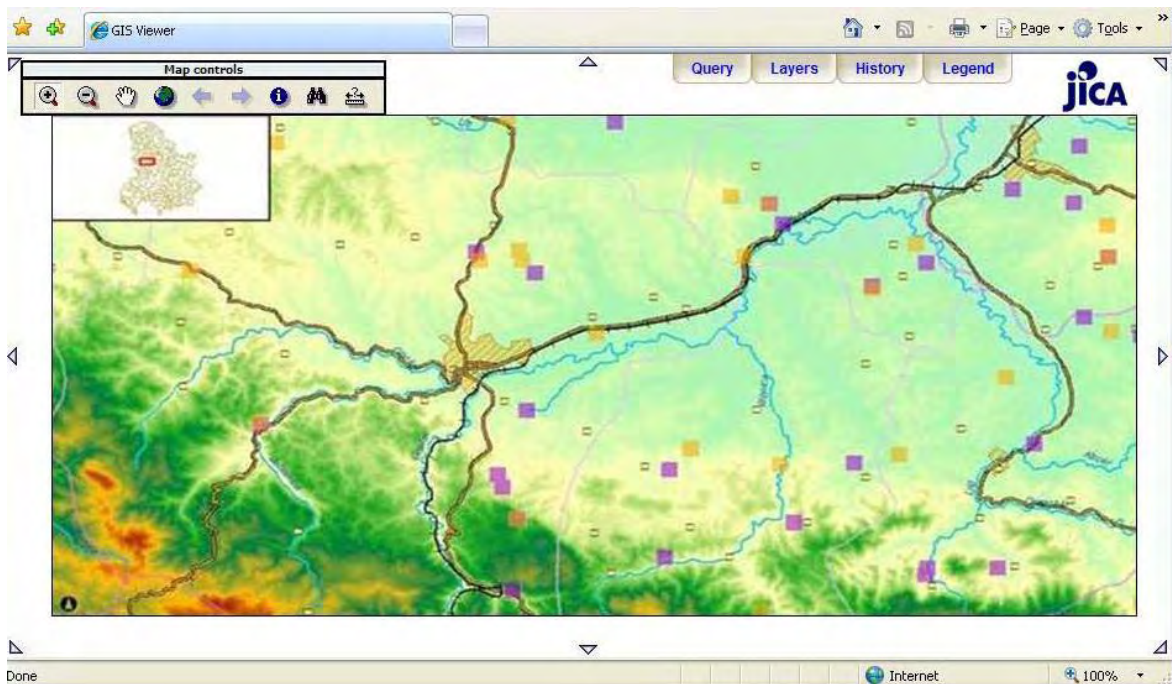

Metallogenic province

- Oil-gas province
- Serbo-Macedonian
- Dacian
- Dinaric
- Carpatho-Balkanian
- Base Metals Mineral Deposits (Medium to Large Scale)

(after Geological Atlas of Serbia 1:2,000,000 No14-Metallogenic map and map of ore formations, 2002)

Major Mineral Deposits in the Republic of Serbia

Geological information for GIS database with mineral deposits and occurrences from the BRGM's database

New designed web-GIS window for the MEM website