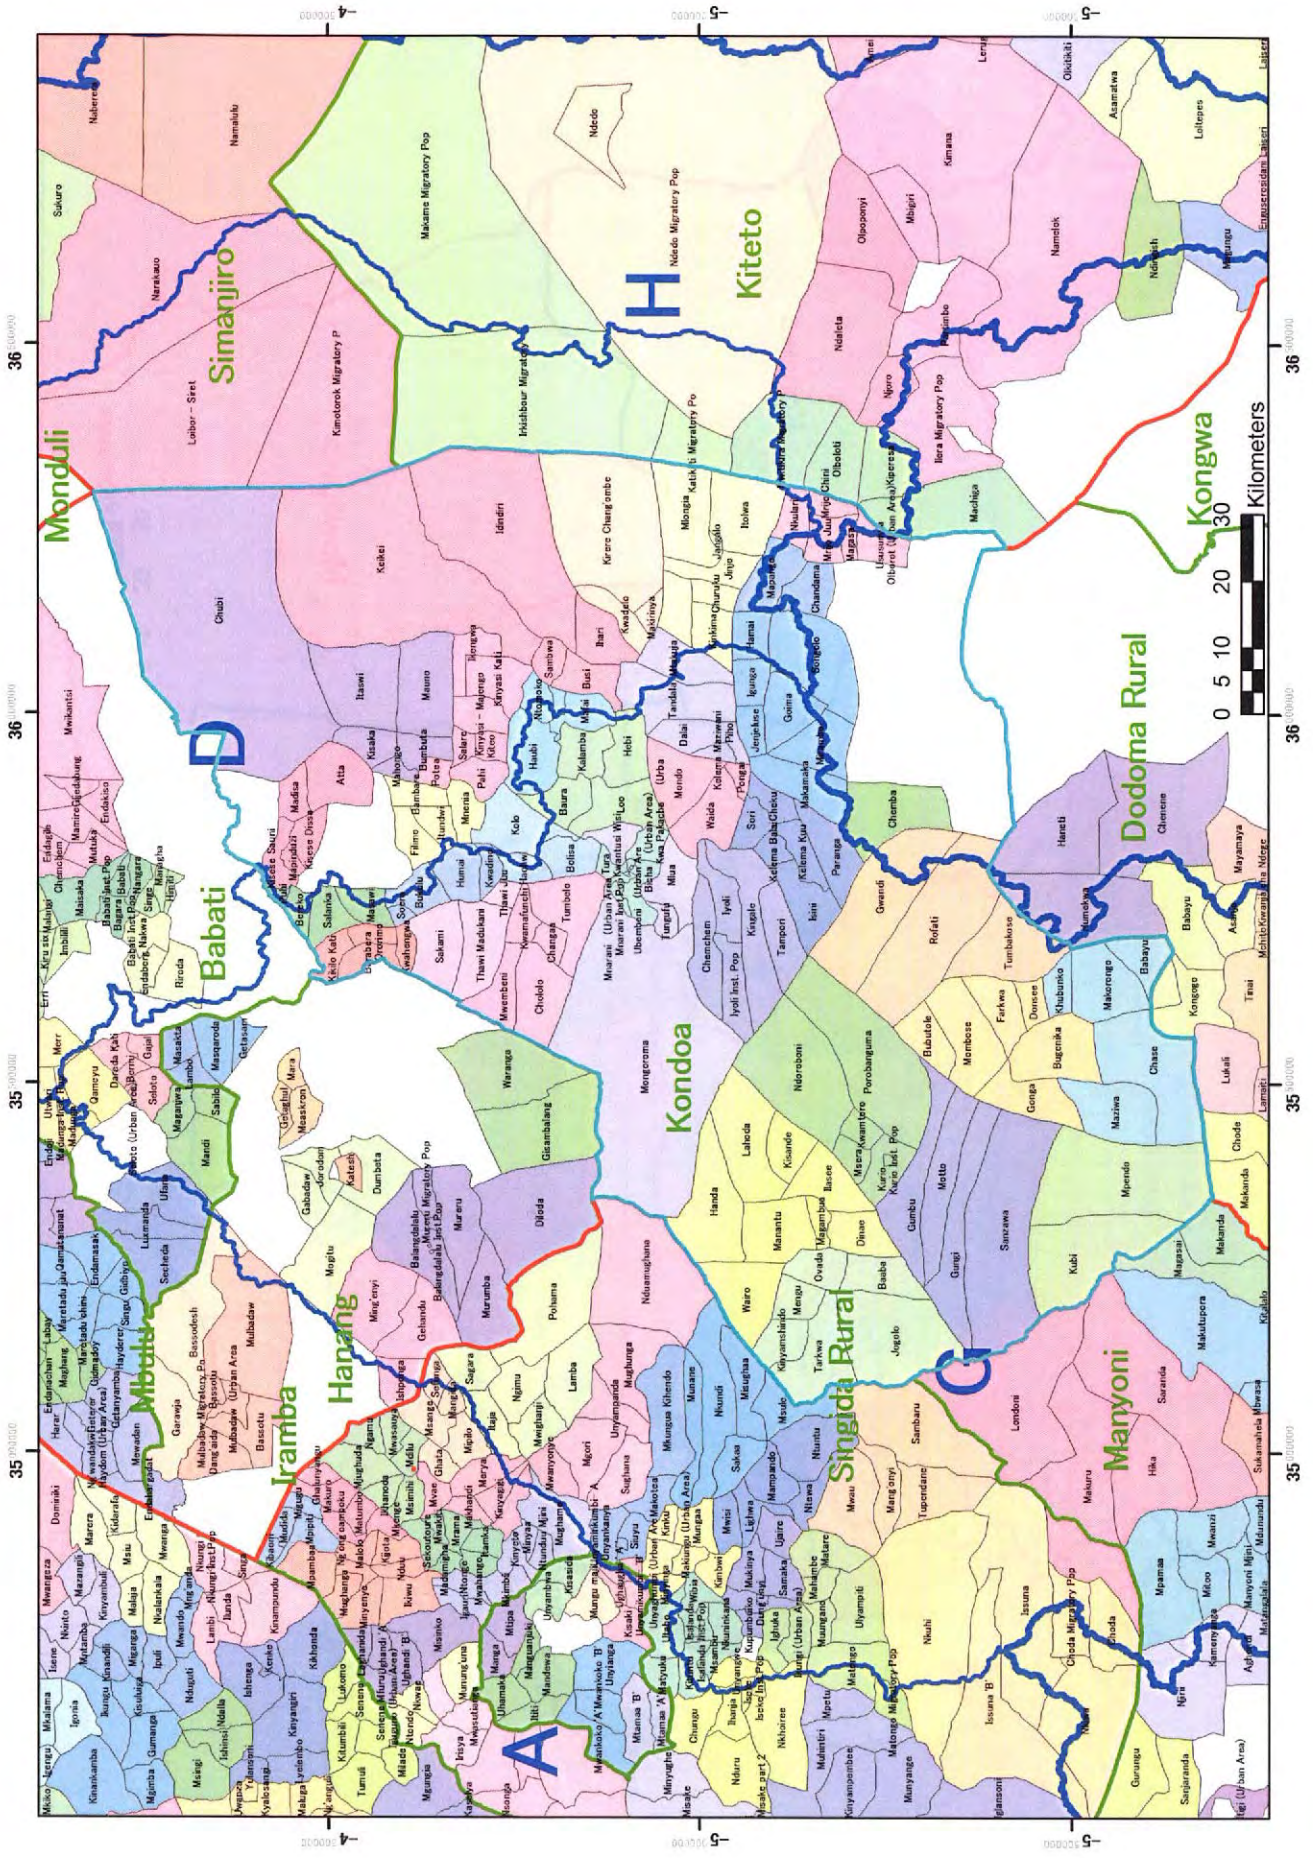

***Data J***  
***GIS Map for Village and Basin***

Village and Basin (Dodoma Kondoia)

Village and Basin (Dodoma Rural)

Village and Basin (Arusha Monduli)

Village and Basin (Arusha Ngorongoro)

Village and Basin (Singida Manyoni)

Village and Basin (Tabora Nzege)

Village and Basin (Tabora Uyui)