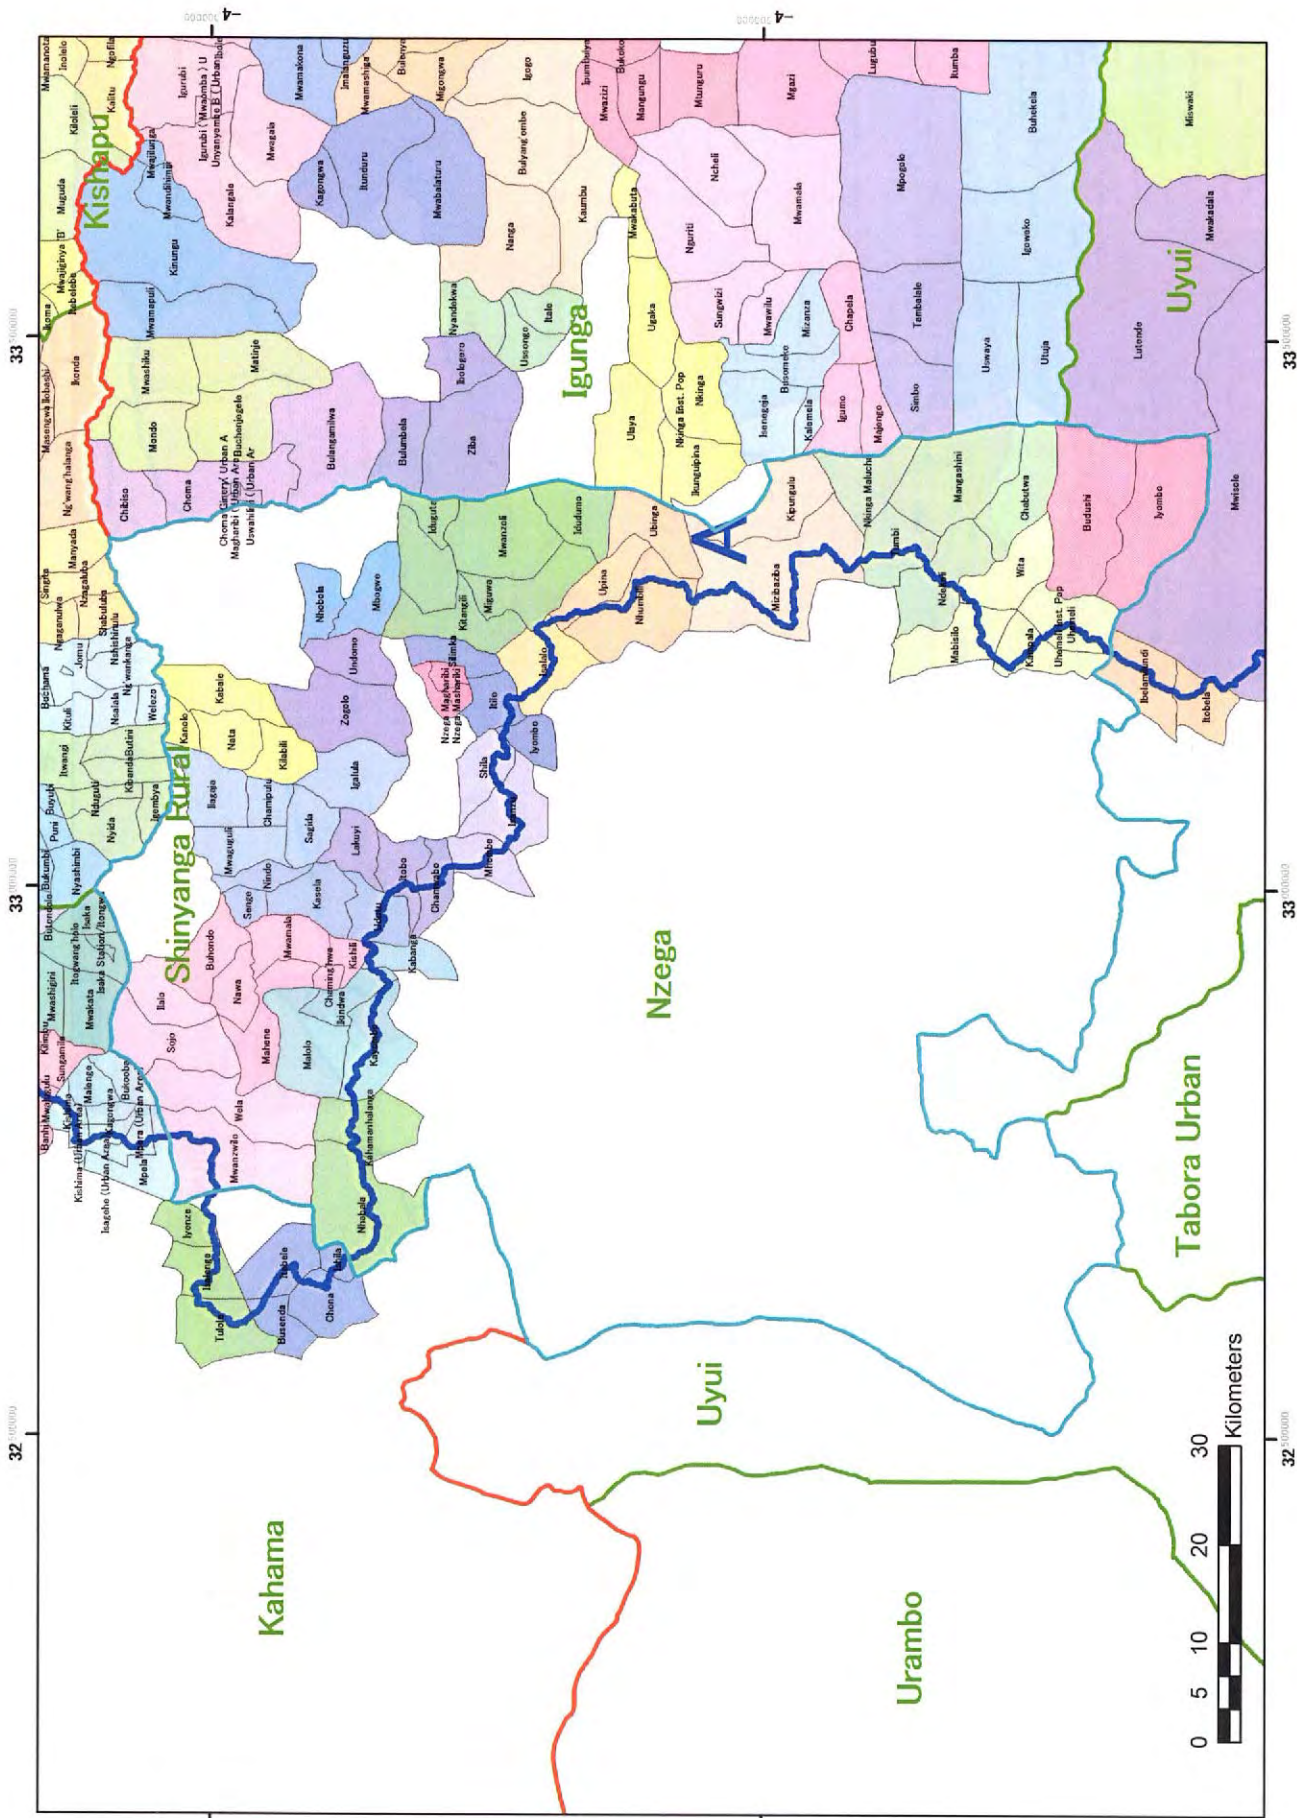

***Data J***  
***GIS Map for Village and Basin***

Village and Basin (Dodoma Kondoia)

Village and Basin (Dodoma Rural)

Village and Basin (Arusha Monduli)

Village and Basin (Arusha Ngorongoro)

Village and Basin (Singida Manyoni)

Village and Basin (Tabora Nzege)

Village and Basin (Tabora Uyui)