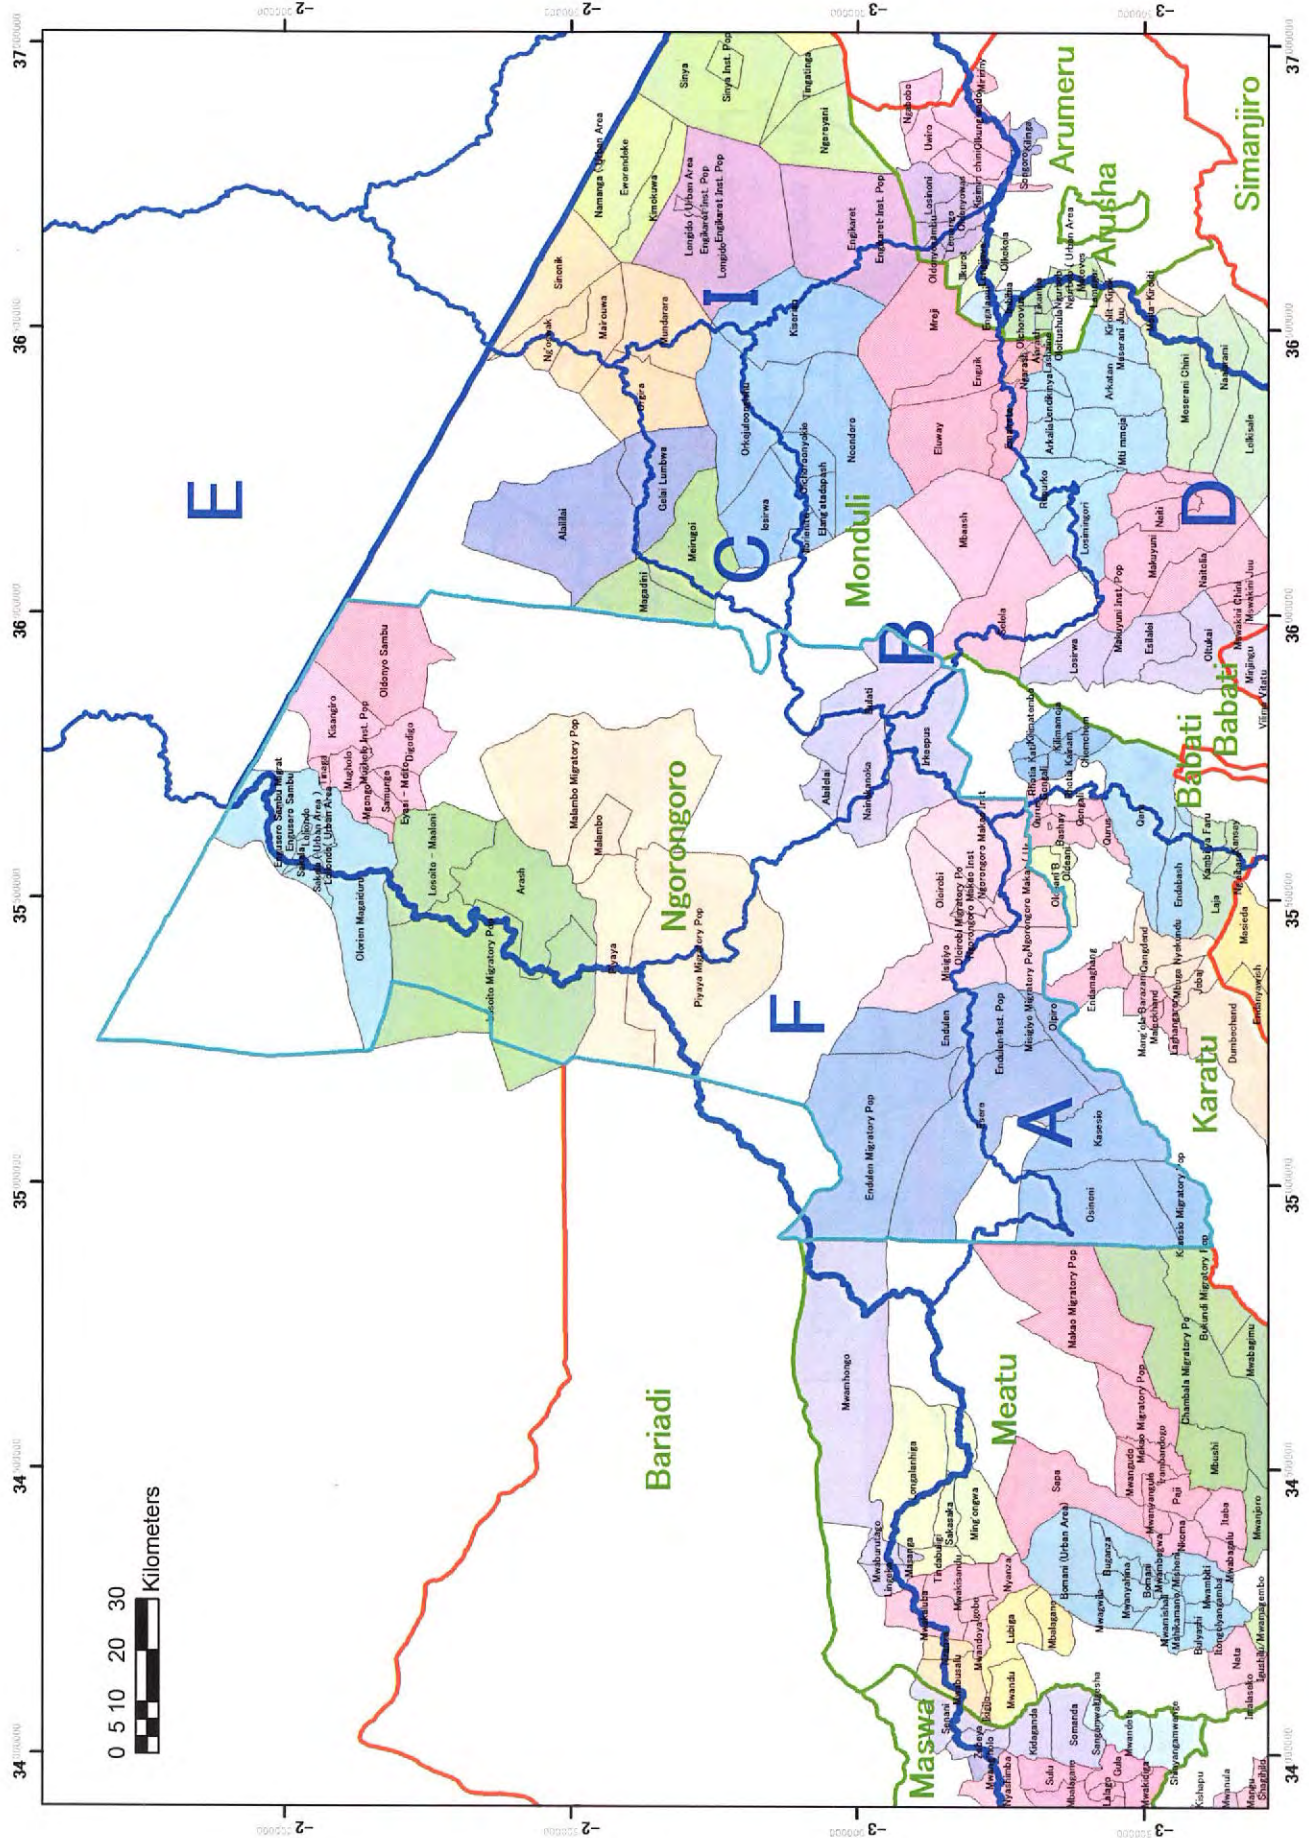

***Data J***  
***GIS Map for Village and Basin***

Village and Basin (Dodoma Kondoia)

Village and Basin (Dodoma Rural)

Village and Basin (Arusha Monduli)

Village and Basin (Arusha Ngorongoro)

Village and Basin (Singida Manyoni)

Village and Basin (Tabora Nzege)

Village and Basin (Tabora Uyui)