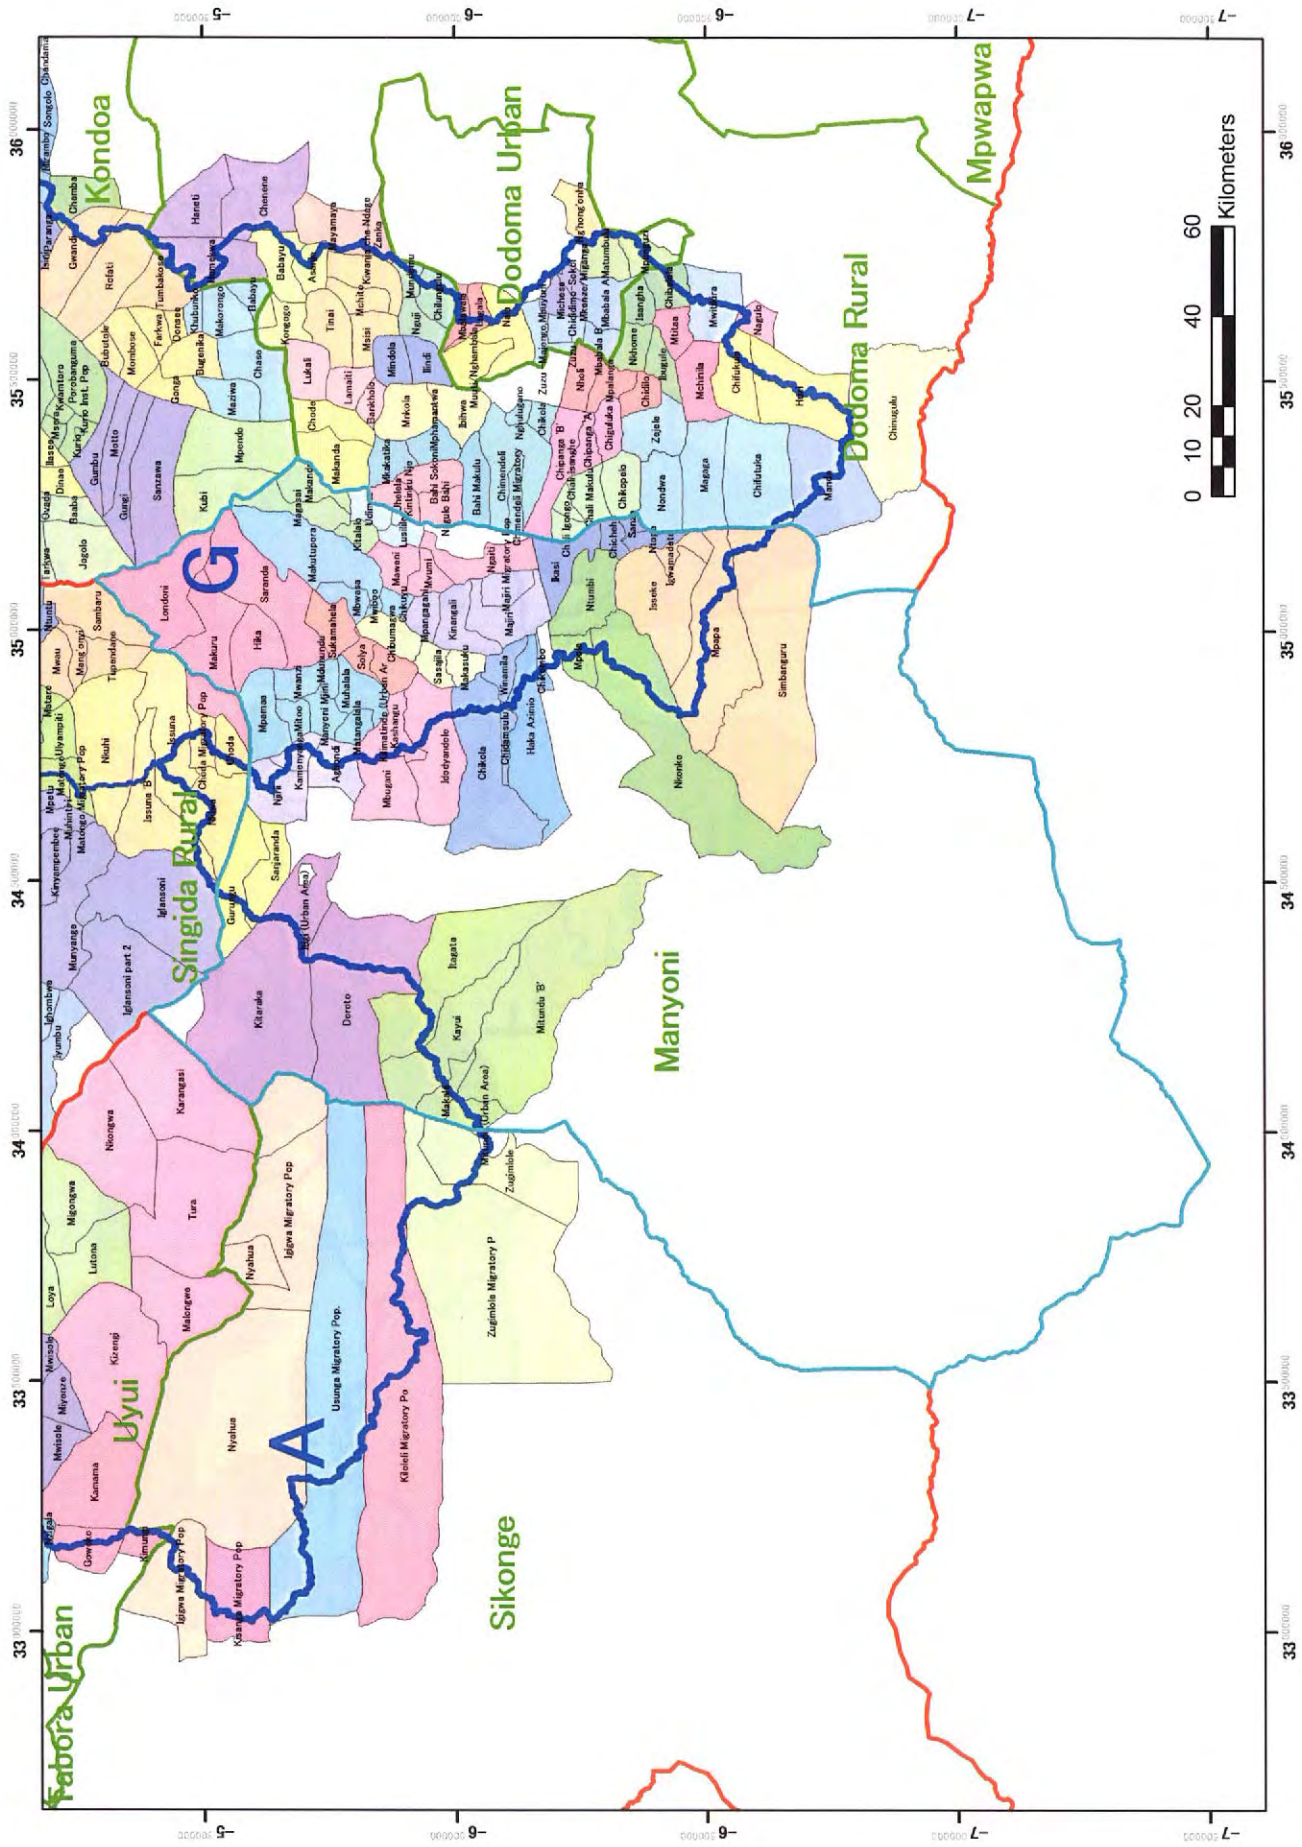

***Data J***  
***GIS Map for Village and Basin***

Village and Basin (Dodoma Kondoia)

Village and Basin (Dodoma Rural)

Village and Basin (Arusha Monduli)

Village and Basin (Arusha Ngorongoro)

Village and Basin (Singida Manyoni)

Village and Basin (Tabora Nzege)

Village and Basin (Tabora Uyui)