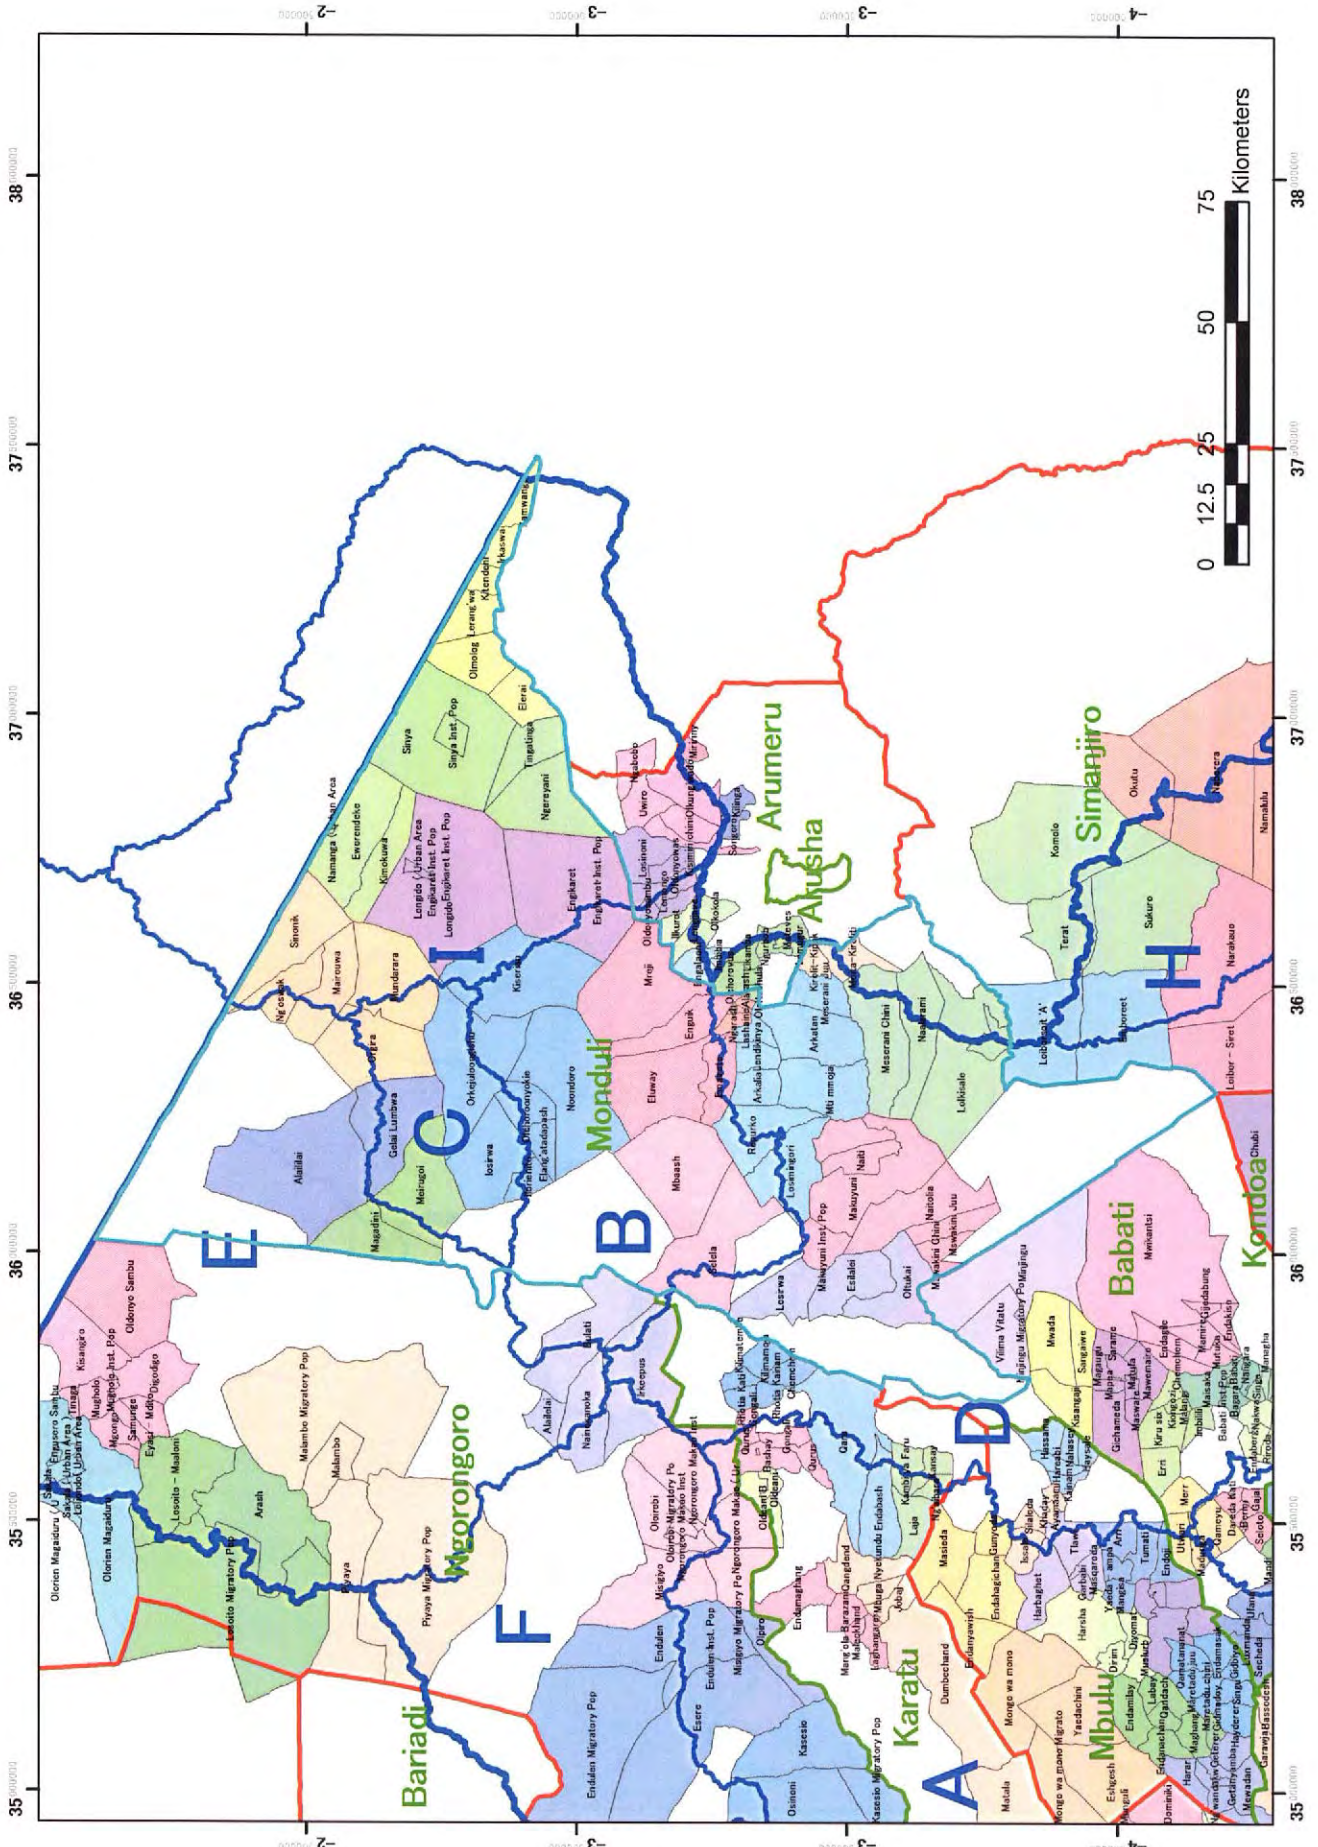

***Data J***  
***GIS Map for Village and Basin***

Village and Basin (Dodoma Kondoia)

Village and Basin (Dodoma Rural)

Village and Basin (Arusha Monduli)

Village and Basin (Arusha Ngorongoro)

Village and Basin (Singida Manyoni)

Village and Basin (Tabora Nzege)

Village and Basin (Tabora Uyui)