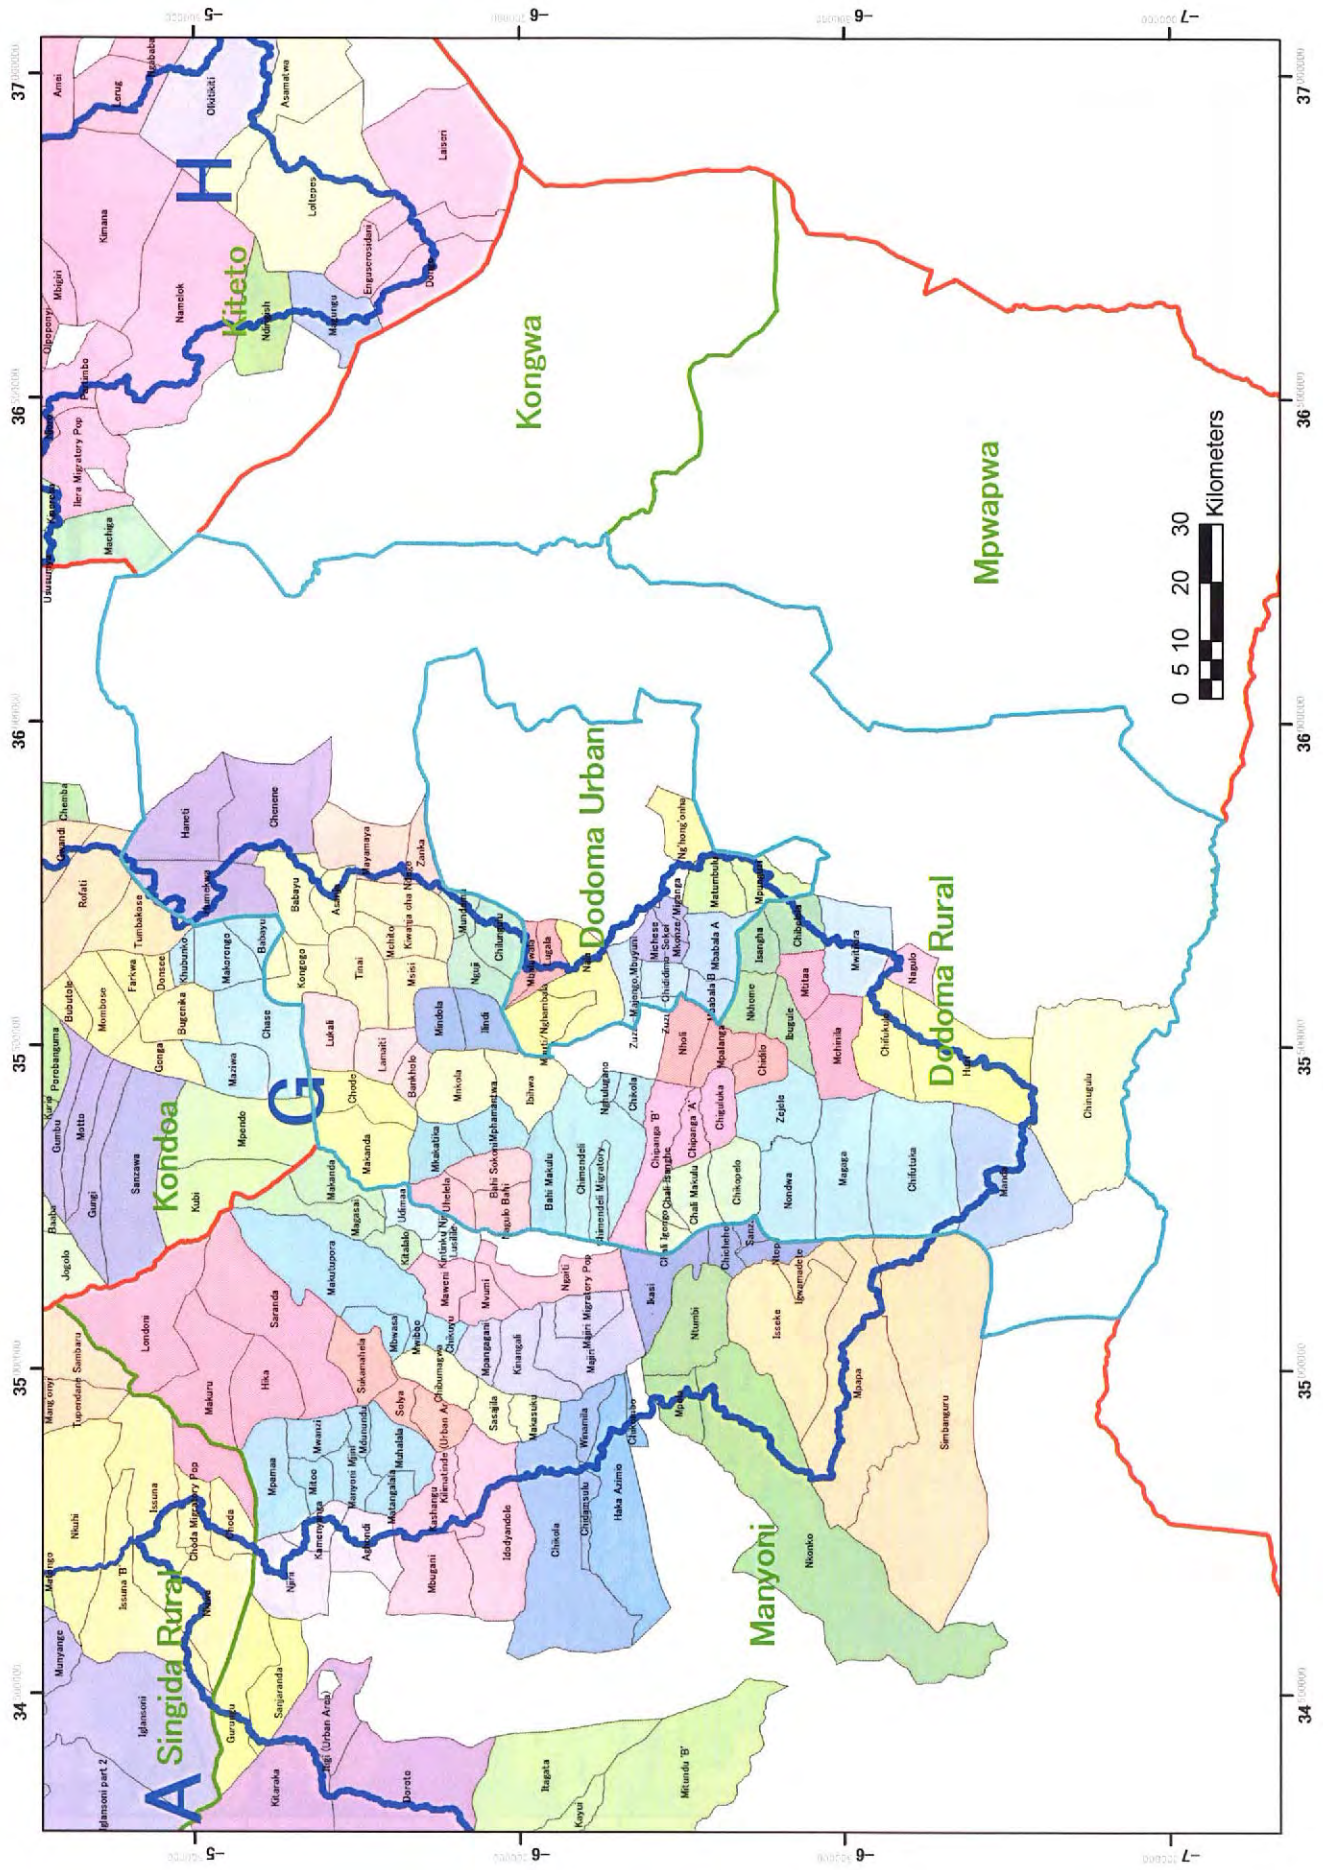

***Data J***  
***GIS Map for Village and Basin***

Village and Basin (Dodoma Kondoia)

Village and Basin (Dodoma Rural)

Village and Basin (Arusha Monduli)

Village and Basin (Arusha Ngorongoro)

Village and Basin (Singida Manyoni)

Village and Basin (Tabora Nzege)

Village and Basin (Tabora Uyui)