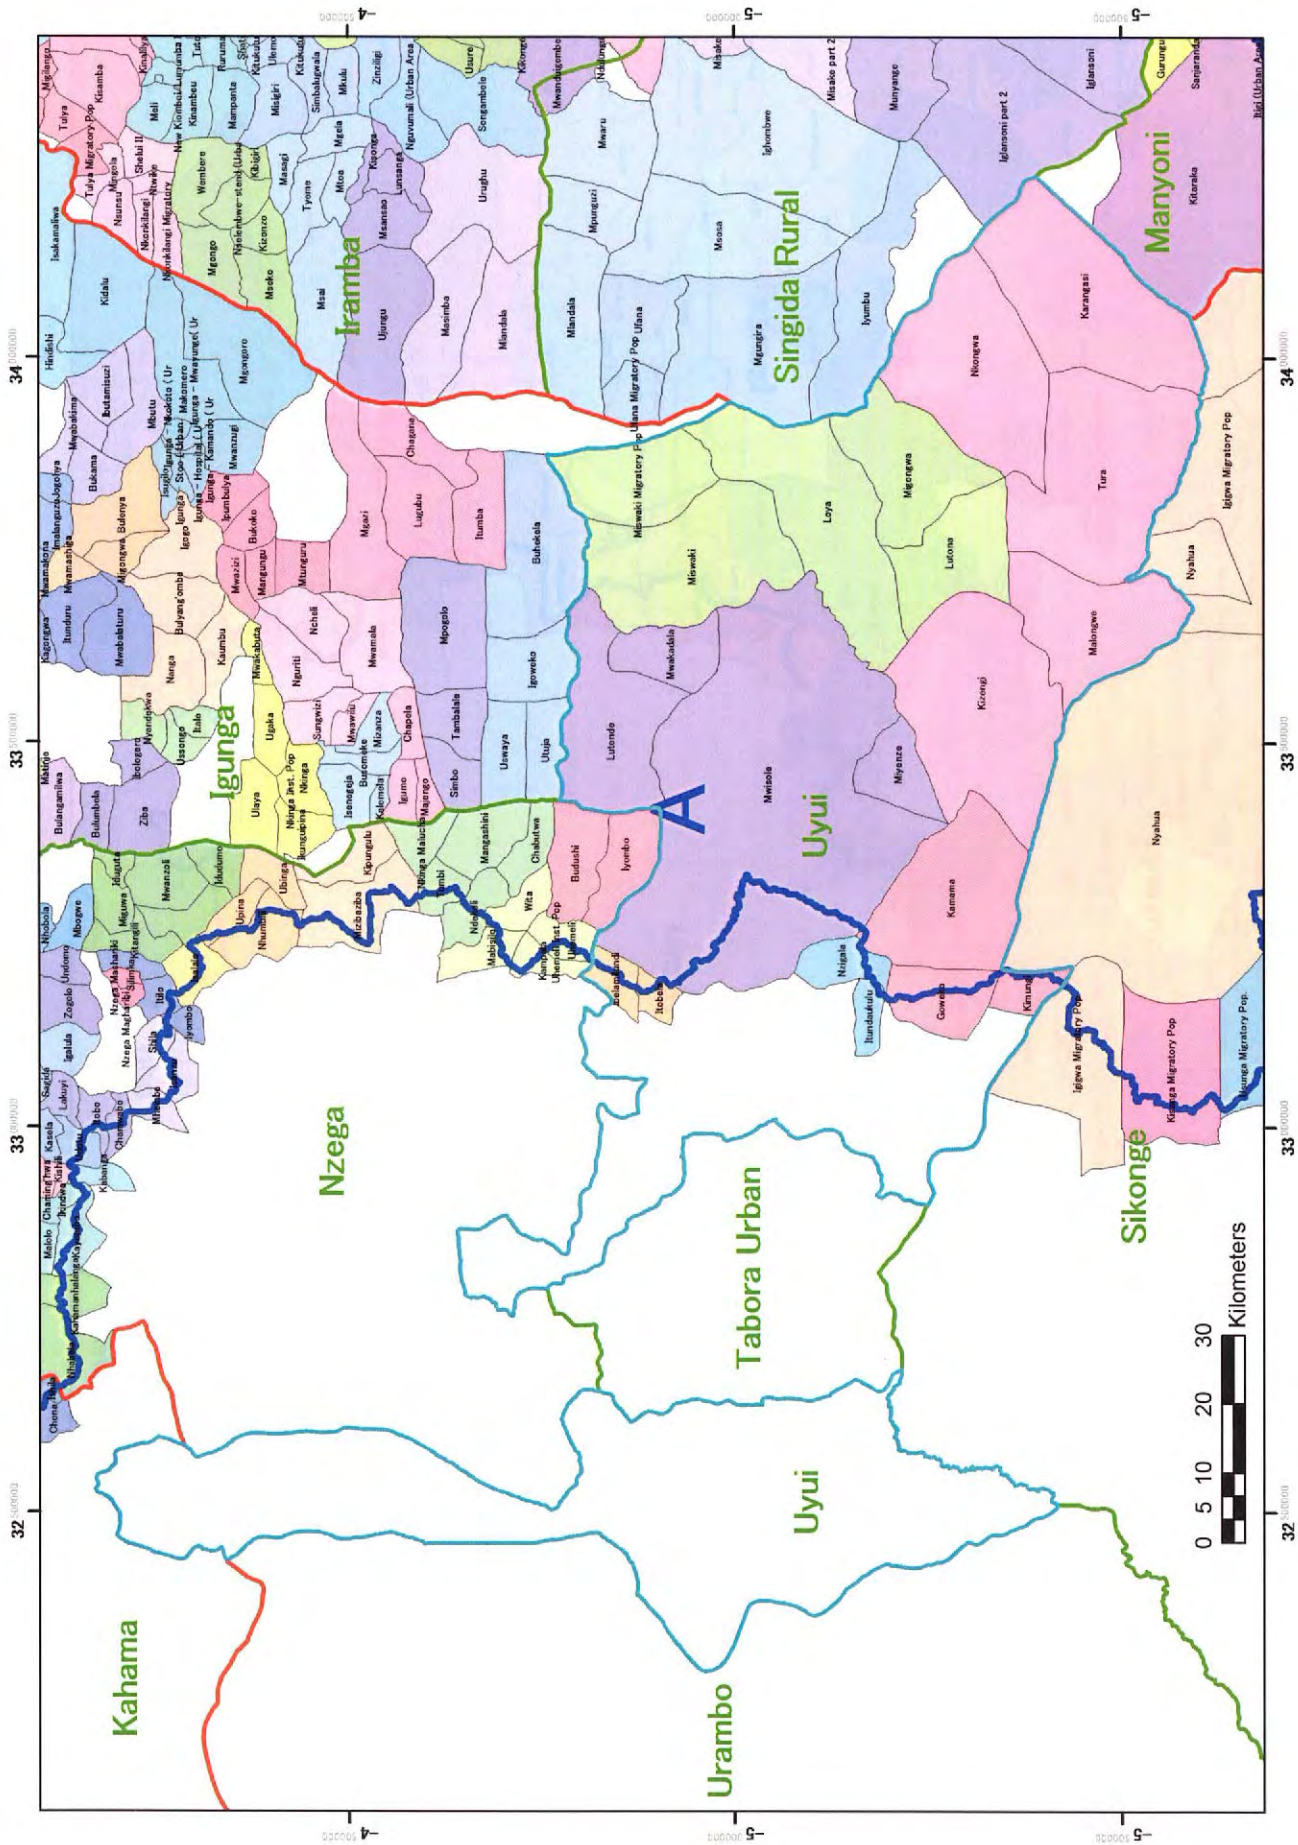

***Data J***  
***GIS Map for Village and Basin***

Village and Basin (Dodoma Kondoia)

Village and Basin (Dodoma Rural)

Village and Basin (Arusha Monduli)

Village and Basin (Arusha Ngorongoro)

Village and Basin (Singida Manyoni)

Village and Basin (Tabora Nzege)

Village and Basin (Tabora Uyui)