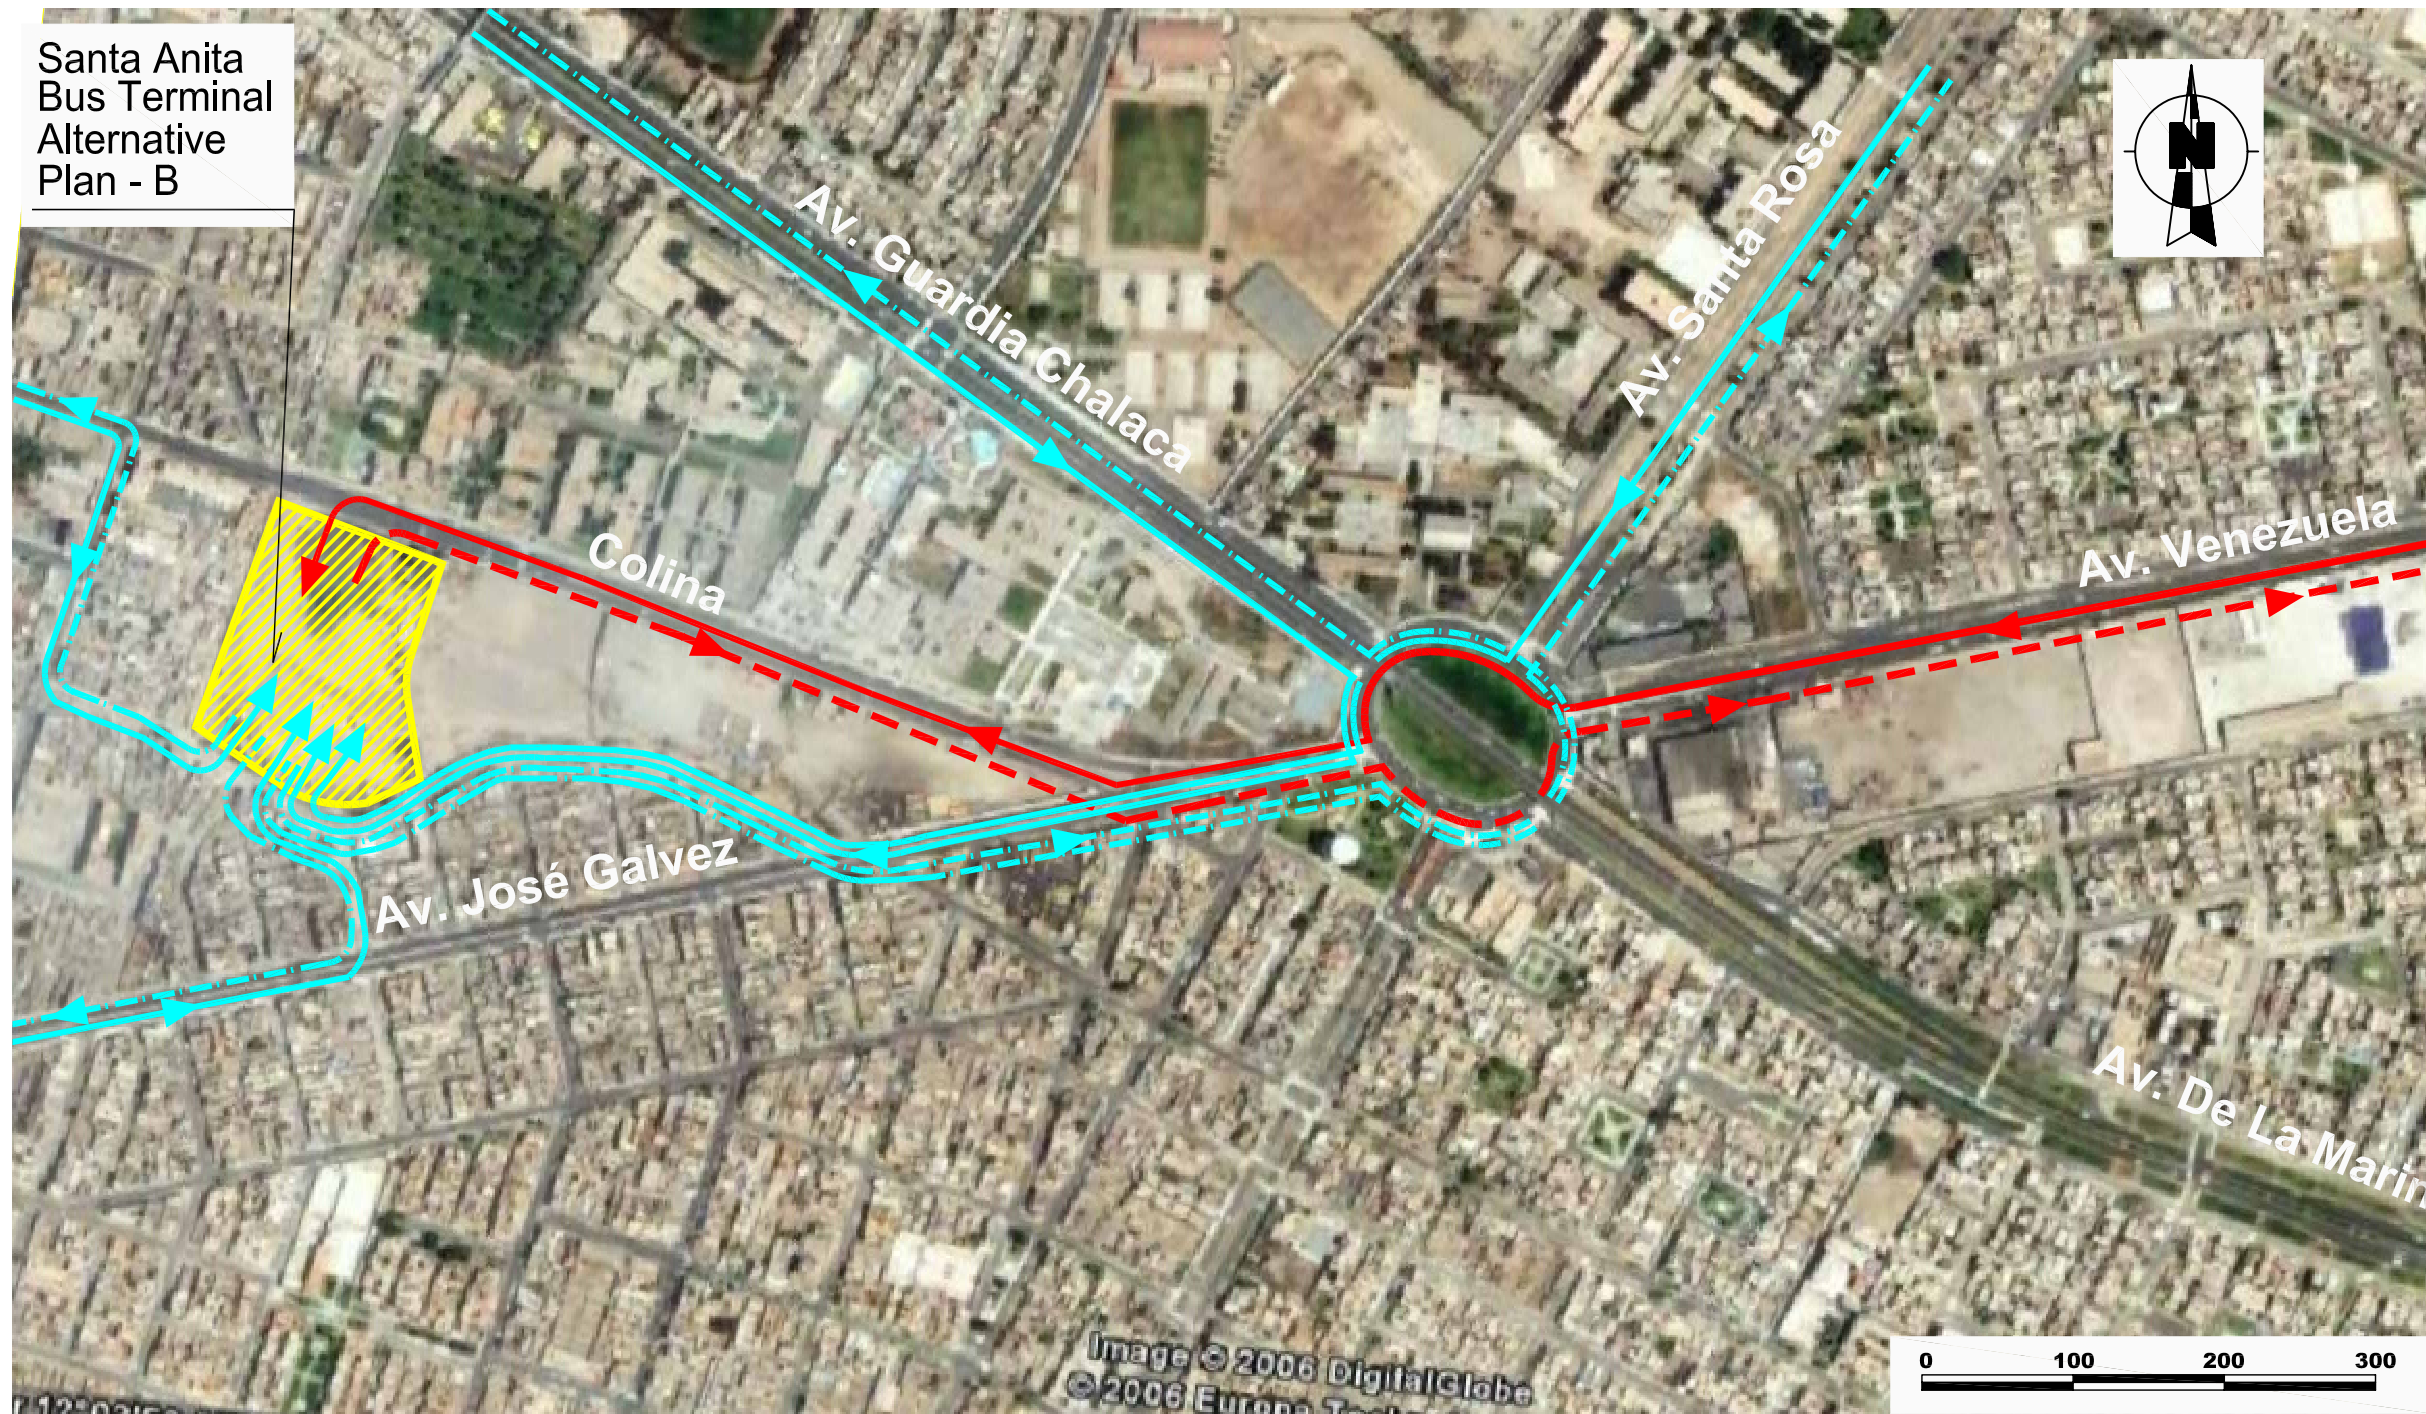

Av. Venezuela - Callao Bus Terminal Alternative Plan - B (Trunk Bus Traffic Flow Diagram)

LEGEND

- Trunk Bus to Terminal
- - - → Trunk Bus from Terminal
- Feeder Bus to Terminal
- - - → Feeder Bus from Terminal