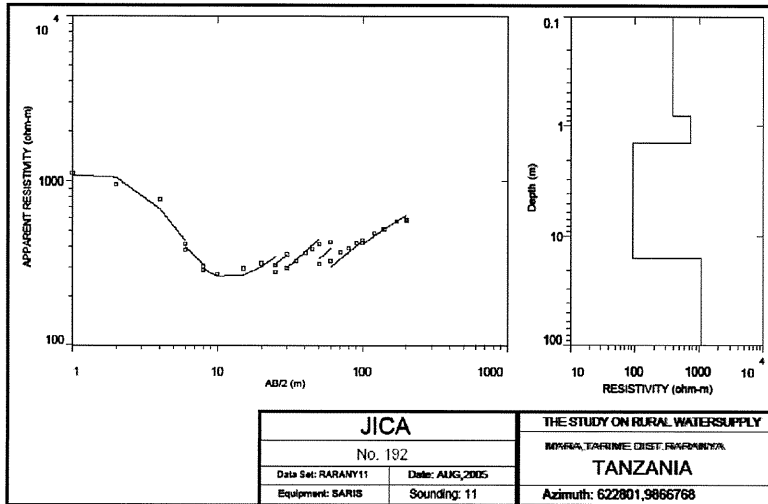

MARA REGION
TARIME DISTRICT
RARANYA VILLAGE
DISTRICT No.133

The Republic of Tanzania

Mwanza Region

Series: Y742

Sheet: 5/1

521
+ : Village Location & ID

S-111

MARA REGION
TARIME DISTRICT
OLIYO VILLAGE
DISTRICT No.144

The Republic of Tanzania

Mwanza Region

Series: Y742

Sheet: 5/3

521
+ : Village Location & ID