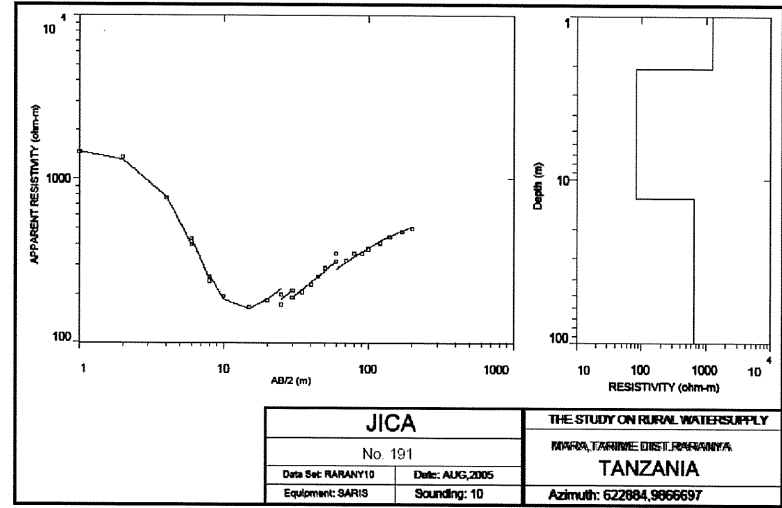

MARA REGION
TARIME DISTRICT
RARANYA VILLAGE
DISTRICT No.133

The Republic of Tanzania

Mwanza Region

Series: Y742

Sheet: 5/1

521
+ : Village Location & ID

S-111

MARA REGION
TARIME DISTRICT
OLIYO VILLAGE
DISTRICT No.144

The Republic of Tanzania

Mwanza Region

Series: Y742

Sheet: 5/3

521
+ : Village Location & ID