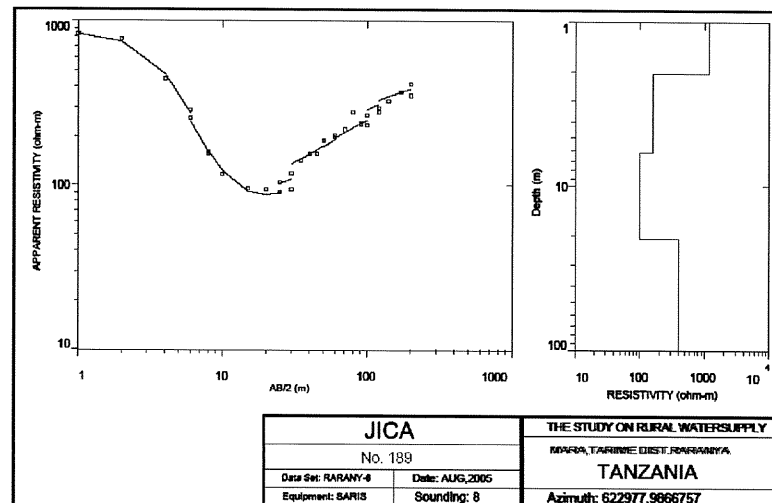

MARA REGION
TARIME DISTRICT
RARANYA VILLAGE
DISTRICT No.133

The Republic of Tanzania

Mwanza Region

Series: Y742

Sheet: 5/1

521
+ : Village Location & ID

S-111

MARA REGION
TARIME DISTRICT
OLIYO VILLAGE
DISTRICT No.144

The Republic of Tanzania

Mwanza Region

Series: Y742

Sheet: 5/3

521
+ : Village Location & ID