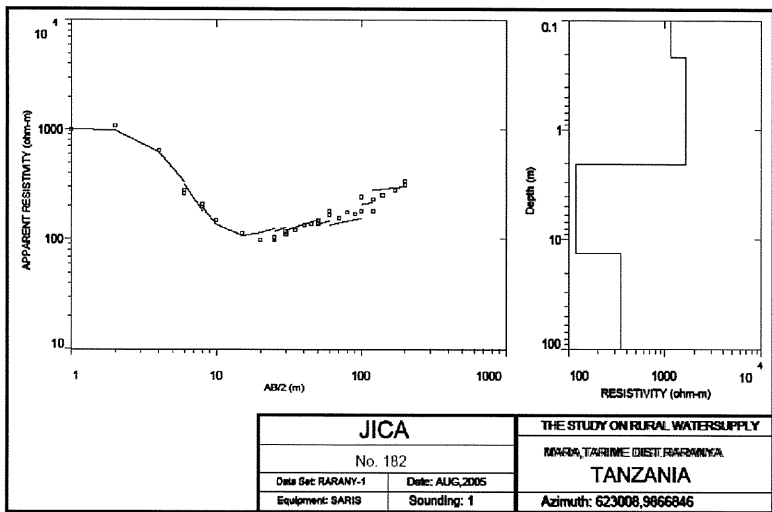

MARA REGION
TARIME DISTRICT
RARANYA VILLAGE
DISTRICT No.133

The Republic of Tanzania

Mwanza Region

Series: Y742

Sheet: 5/1

521
+ : Village Location & ID

S-111

MARA REGION
TARIME DISTRICT
OLIYO VILLAGE
DISTRICT No.144

The Republic of Tanzania

Mwanza Region

Series: Y742

Sheet: 5/3

521
+ : Village Location & ID