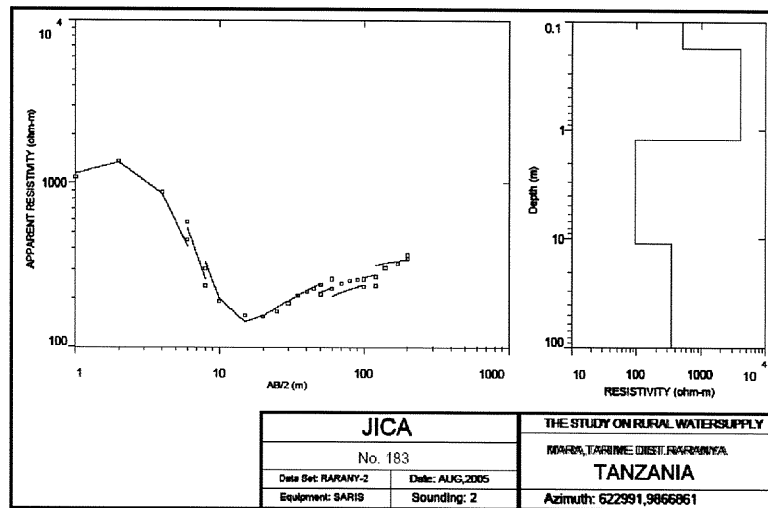

MARA REGION
TARIME DISTRICT
RARANYA VILLAGE
DISTRICT No.133

The Republic of Tanzania

Mwanza Region

Series: Y742

Sheet: 5/1

521
+ : Village Location & ID

S-111

MARA REGION
TARIME DISTRICT
OLIYO VILLAGE
DISTRICT No.144

The Republic of Tanzania

Mwanza Region

Series: Y742

Sheet: 5/3

521
+ : Village Location & ID