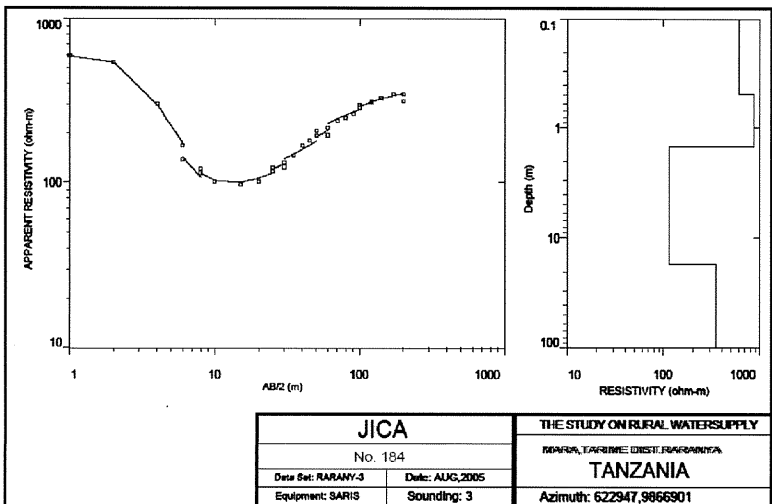

MARA REGION
TARIME DISTRICT
RARANYA VILLAGE
DISTRICT No.133

The Republic of Tanzania

Mwanza Region

Series: Y742

Sheet: 5/1

521
+ : Village Location & ID

S-111

MARA REGION
TARIME DISTRICT
OLIYO VILLAGE
DISTRICT No.144

The Republic of Tanzania

Mwanza Region

Series: Y742

Sheet: 5/3

521
+ : Village Location & ID