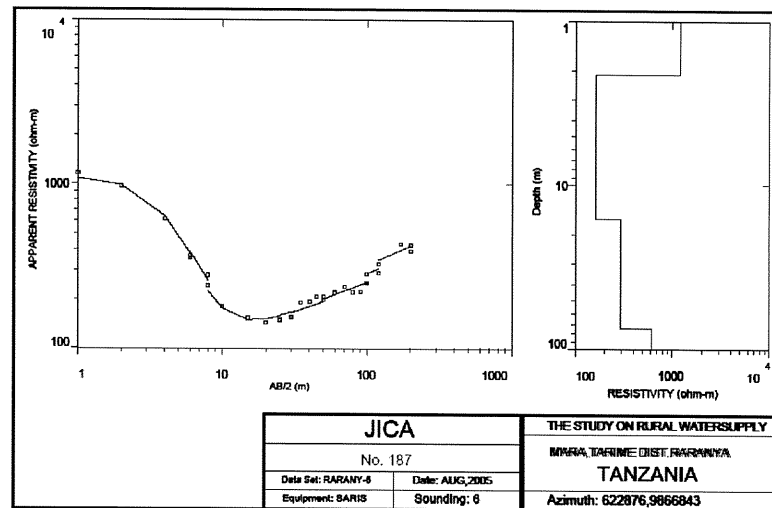

MARA REGION
TARIME DISTRICT
RARANYA VILLAGE
DISTRICT No.133

The Republic of Tanzania

Mwanza Region

Series: Y742

Sheet: 5/1

521
+ : Village Location & ID

S-111

MARA REGION
TARIME DISTRICT
OLIYO VILLAGE
DISTRICT No.144

The Republic of Tanzania

Mwanza Region

Series: Y742

Sheet: 5/3

521
+ : Village Location & ID