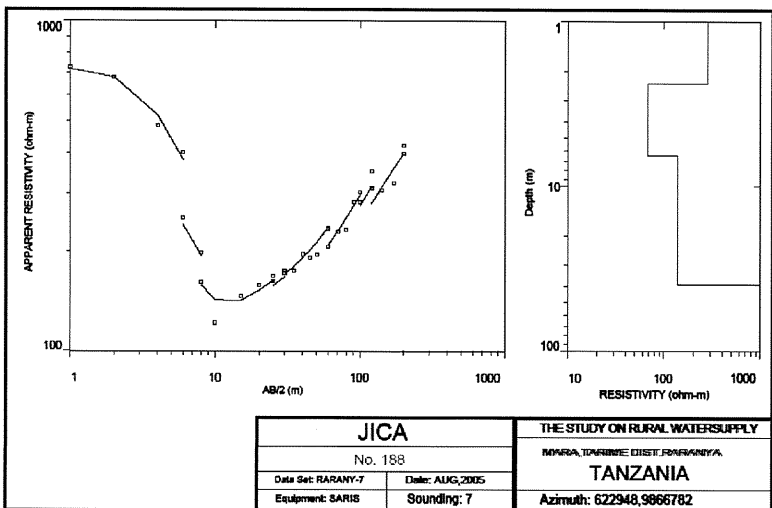

MARA REGION
TARIME DISTRICT
RARANYA VILLAGE
DISTRICT No.133

The Republic of Tanzania

Mwanza Region

Series: Y742

Sheet: 5/1

521
+ : Village Location & ID

S-111

MARA REGION
TARIME DISTRICT
OLIYO VILLAGE
DISTRICT No.144

The Republic of Tanzania

Mwanza Region

Series: Y742

Sheet: 5/3

521
+ : Village Location & ID