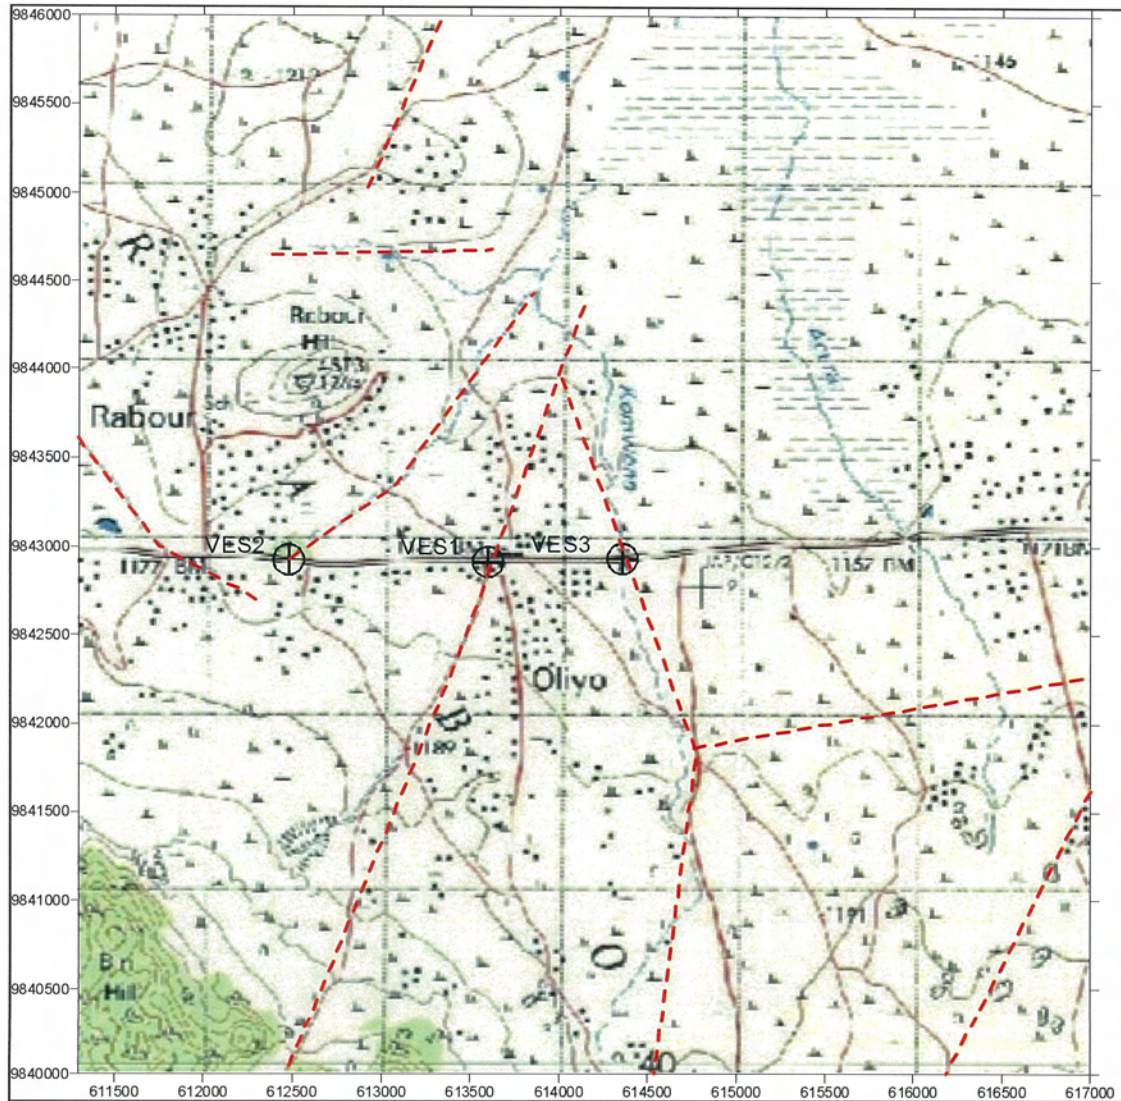

MARA REGION
TARIME DISTRICT
RARANYA VILLAGE
DISTRICT No.133

The Republic of Tanzania

Mwanza Region

Series: Y742

Sheet: 5/1

521
+ : Village Location & ID

S-111

MARA REGION
TARIME DISTRICT
OLIYO VILLAGE
DISTRICT No.144

The Republic of Tanzania

Mwanza Region

Series: Y742

Sheet: 5/3

521
+ : Village Location & ID