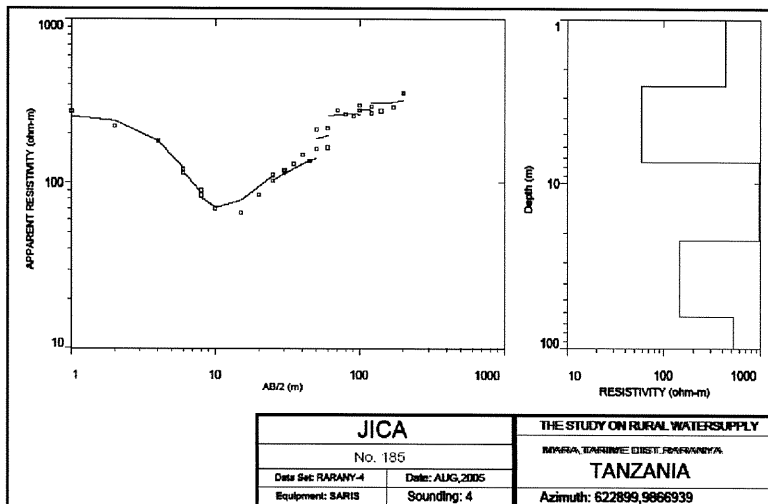

MARA REGION
TARIME DISTRICT
RARANYA VILLAGE
DISTRICT No.133

The Republic of Tanzania

Mwanza Region

Series: Y742

Sheet: 5/1

521
+ : Village Location & ID

S-111

MARA REGION
TARIME DISTRICT
OLIYO VILLAGE
DISTRICT No.144

The Republic of Tanzania

Mwanza Region

Series: Y742

Sheet: 5/3

521
+ : Village Location & ID