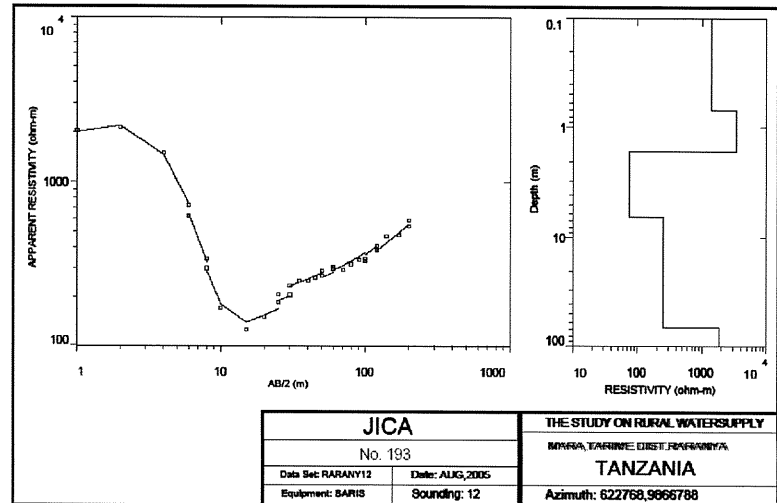

MARA REGION
TARIME DISTRICT
RARANYA VILLAGE
DISTRICT No.133

The Republic of Tanzania

Mwanza Region

Series: Y742

Sheet: 5/1

521
+ : Village Location & ID

S-111

MARA REGION
TARIME DISTRICT
OLIYO VILLAGE
DISTRICT No.144

The Republic of Tanzania

Mwanza Region

Series: Y742

Sheet: 5/3

521
+ : Village Location & ID