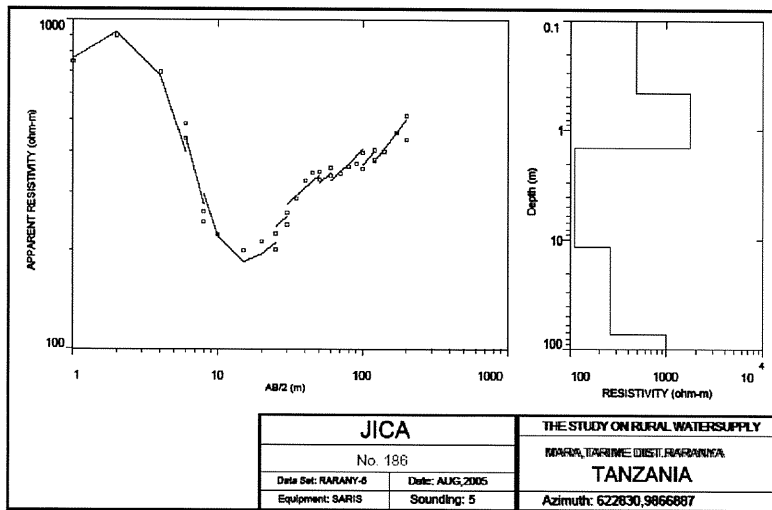

MARA REGION
TARIME DISTRICT
RARANYA VILLAGE
DISTRICT No.133

The Republic of Tanzania

Mwanza Region

Series: Y742

Sheet: 5/1

521
+ : Village Location & ID

S-111

MARA REGION
TARIME DISTRICT
OLIYO VILLAGE
DISTRICT No.144

The Republic of Tanzania

Mwanza Region

Series: Y742

Sheet: 5/3

521
+ : Village Location & ID