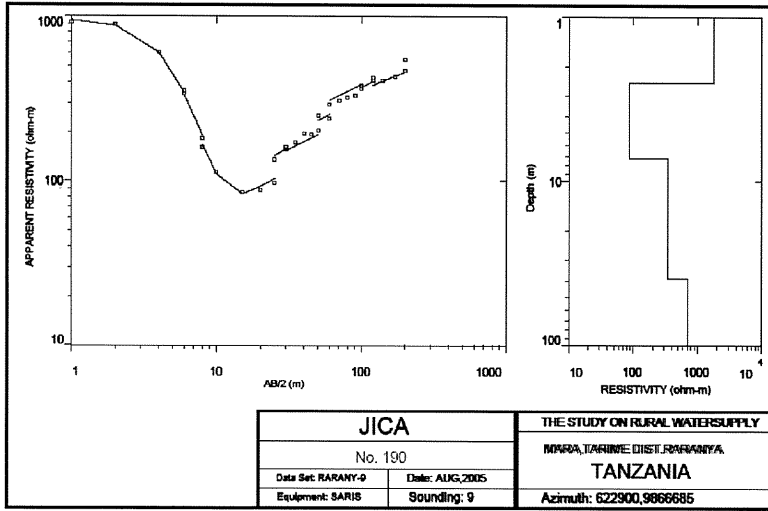

MARA REGION
TARIME DISTRICT
RARANYA VILLAGE
DISTRICT No.133

The Republic of Tanzania

Mwanza Region

Series: Y742

Sheet: 5/1

521
+ : Village Location & ID

S-111

MARA REGION
TARIME DISTRICT
OLIYO VILLAGE
DISTRICT No.144

The Republic of Tanzania

Mwanza Region

Series: Y742

Sheet: 5/3

521
+ : Village Location & ID