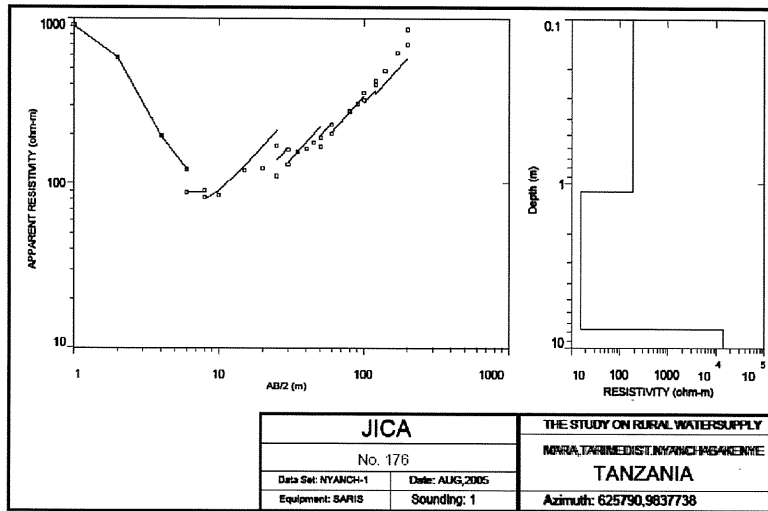

MARA REGION
TARIME DISTRICT
NYANCHABAKENYE VILLAGE
DISTRICT No.95

The Republic of Tanzania

Mwanza Region

Series: Y742

Sheet: 5/3

521
+ : Village Location & ID

S-105

MARA REGION
TARIME DISTRICT
MASIKE VILLAGE
DISTRICT No.129

The Republic of Tanzania

Mwanza Region

Series: Y742

Sheet: 5/3

⁵²¹
+ : Village Location & ID