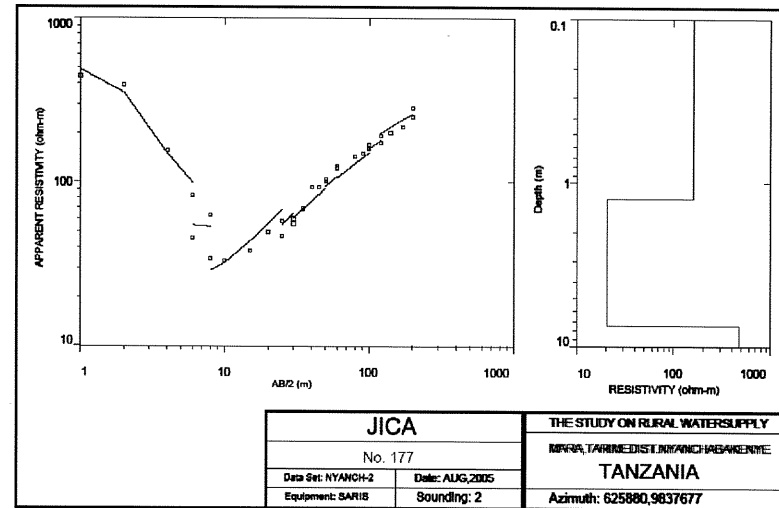

MARA REGION
TARIME DISTRICT
NYANCHABAKENYE VILLAGE
DISTRICT No.95

The Republic of Tanzania

Mwanza Region

Series: Y742

Sheet: 5/3

521
+ : Village Location & ID

S-105

MARA REGION
TARIME DISTRICT
MASIKE VILLAGE
DISTRICT No.129

The Republic of Tanzania

Mwanza Region

Series: Y742

Sheet: 5/3

⁵²¹
+ : Village Location & ID