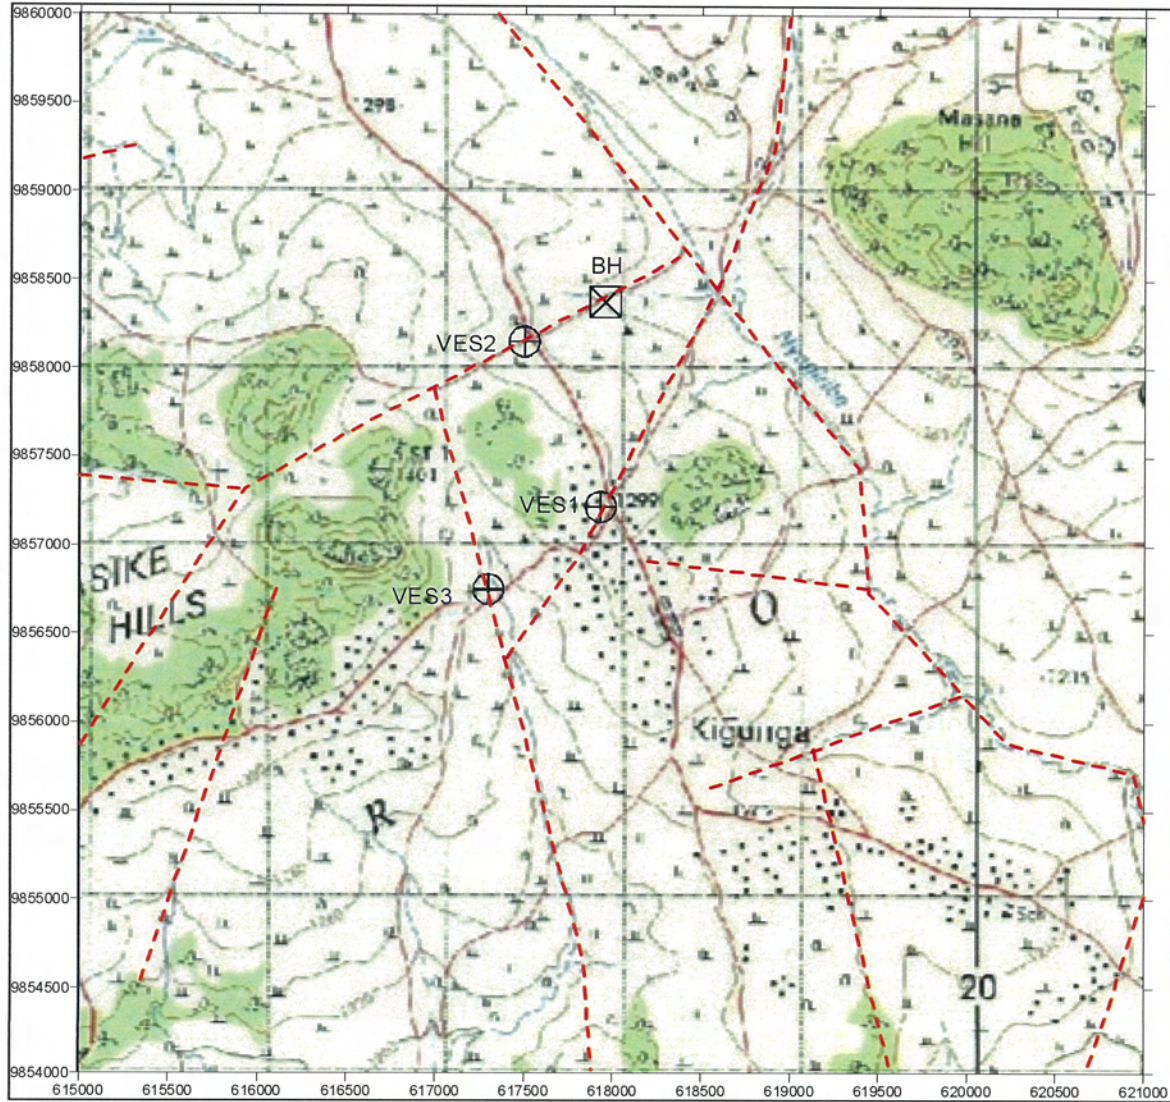

MARA REGION
TARIME DISTRICT
NYANCHABAKENYE VILLAGE
DISTRICT No.95

The Republic of Tanzania

Mwanza Region

Series: Y742

Sheet: 5/3

521
+ : Village Location & ID

S-105

MARA REGION
TARIME DISTRICT
MASIKE VILLAGE
DISTRICT No.129

The Republic of Tanzania

Mwanza Region

Series: Y742

Sheet: 5/3

⁵²¹
+ : Village Location & ID