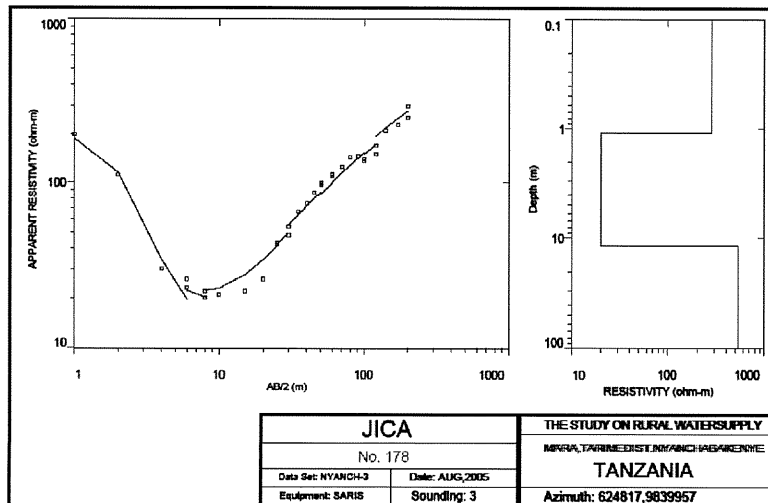

MARA REGION
TARIME DISTRICT
NYANCHABAKENYE VILLAGE
DISTRICT No.95

The Republic of Tanzania

Mwanza Region

Series: Y742

Sheet: 5/3

521
+ : Village Location & ID

S-105

MARA REGION
TARIME DISTRICT
MASIKE VILLAGE
DISTRICT No.129

The Republic of Tanzania

Mwanza Region

Series: Y742

Sheet: 5/3

⁵²¹
+ : Village Location & ID