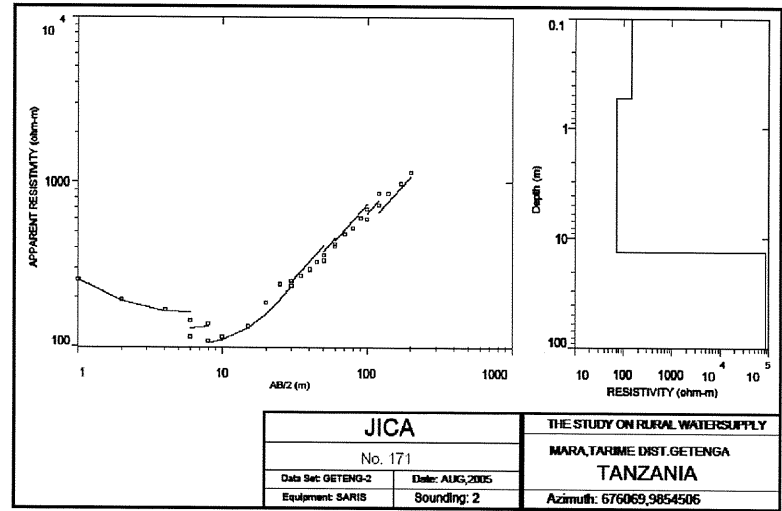

**MARA REGION**  
**TARIME DISTRICT**  
**GETENGA VILLAGE**  
**DISTRICT No.51**

**The Republic of Tanzania**

*Mwanza Region*

Series: Y742

Sheet: 6/3

521  
+ : Village Location & ID

**MARA REGION**  
**TARIME DISTRICT**  
**NYABISAGA VILLAGE**  
**DISTRICT No.55**

**The Republic of Tanzania**

*Mwanza Region*

Series: Y742

Sheet: 6/3

<sup>521</sup>  
+ : Village Location & ID