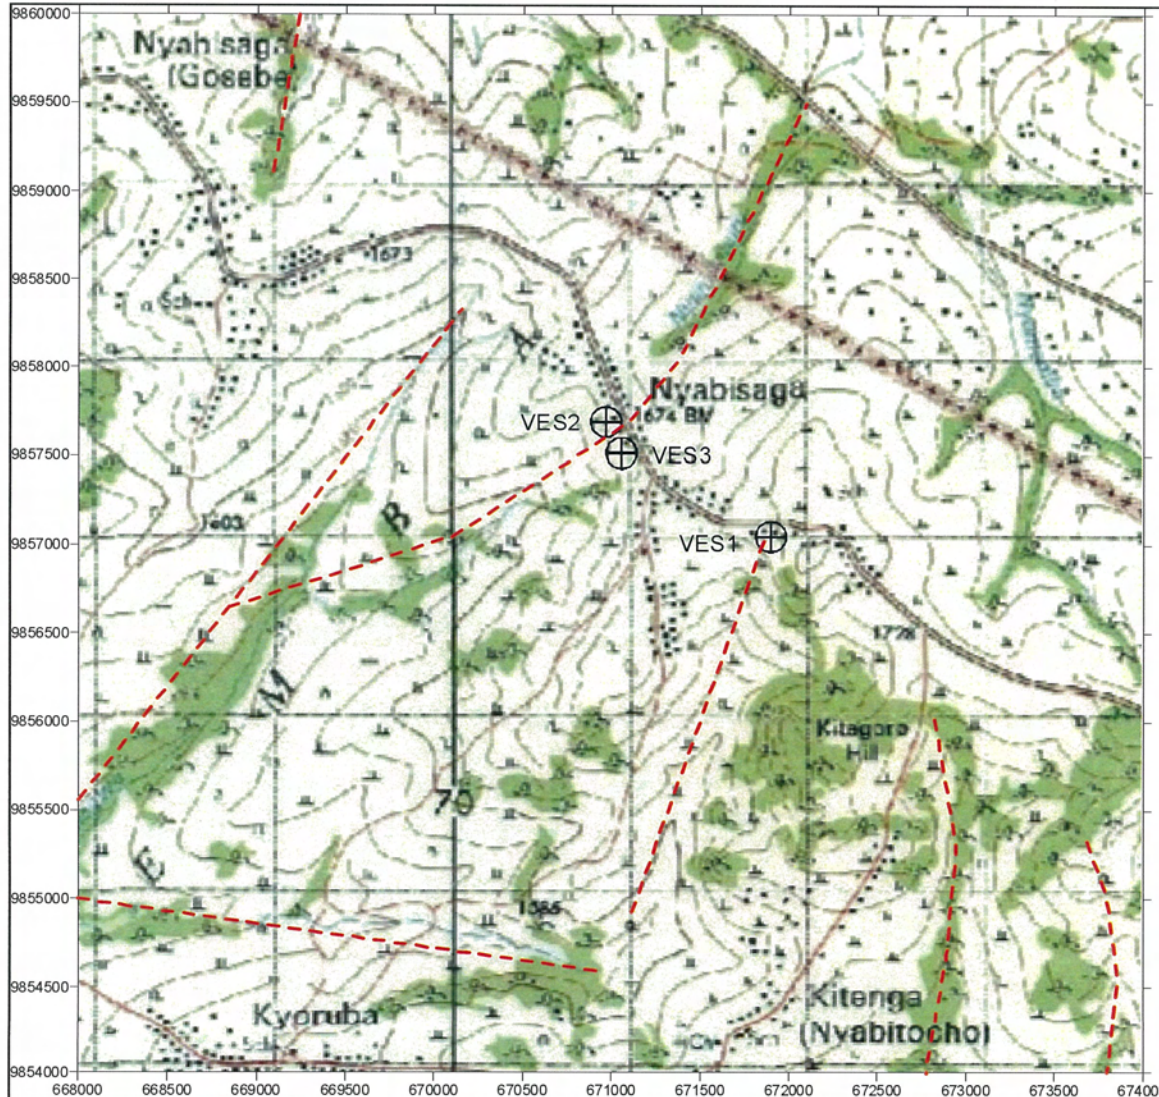

**MARA REGION**  
**TARIME DISTRICT**  
**GETENGA VILLAGE**  
**DISTRICT No.51**

**The Republic of Tanzania**

*Mwanza Region*

Series: Y742

Sheet: 6/3

521  
+ : Village Location & ID

**MARA REGION**  
**TARIME DISTRICT**  
**NYABISAGA VILLAGE**  
**DISTRICT No.55**

**The Republic of Tanzania**

*Mwanza Region*

Series: Y742

Sheet: 6/3

<sup>521</sup>  
+ : Village Location & ID