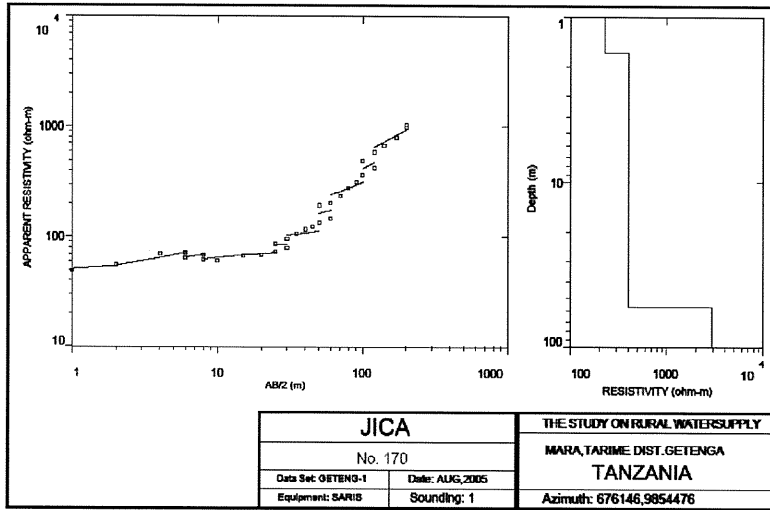

**MARA REGION**  
**TARIME DISTRICT**  
**GETENGA VILLAGE**  
**DISTRICT No.51**

**The Republic of Tanzania**

*Mwanza Region*

Series: Y742

Sheet: 6/3

521  
+ : Village Location & ID

**MARA REGION**  
**TARIME DISTRICT**  
**NYABISAGA VILLAGE**  
**DISTRICT No.55**

**The Republic of Tanzania**

*Mwanza Region*

Series: Y742

Sheet: 6/3

<sup>521</sup>  
+ : Village Location & ID