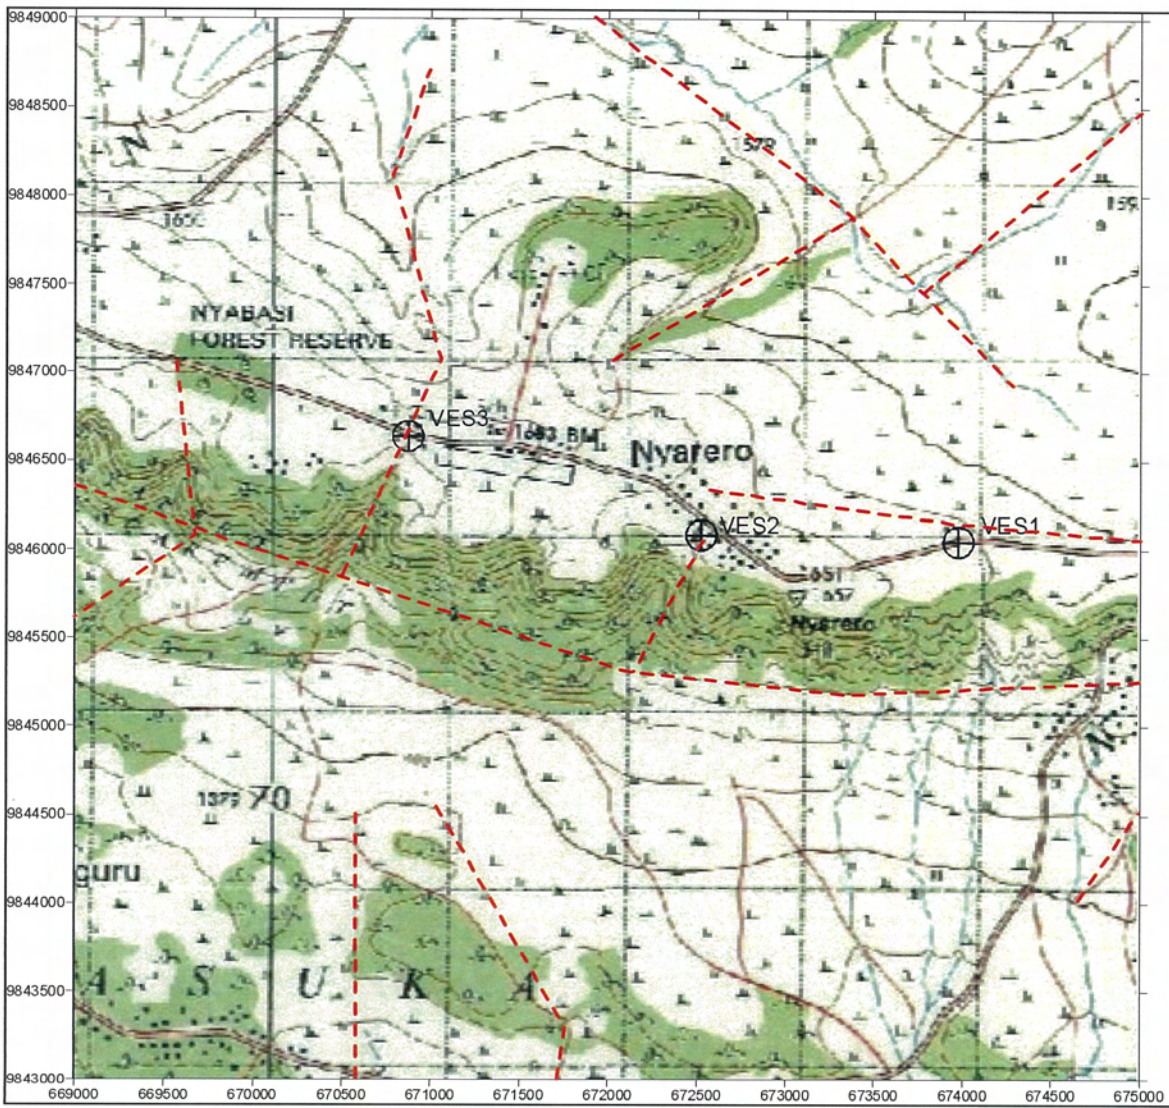

S-95

MARA REGION
TARIME DISTRICT
NYARERO VILLAGE
DISTRICT No.16

The Republic of Tanzania

Mwanza Region

Series: Y742

Sheet: 6/3

521
+ : Village Location & ID

**MARA REGION
TARIME DISTRICT
WEIGITA VILLAGE
DISTRICT No.25**

The Republic of Tanzania

Mwanza Region

Series: Y742

Sheet: 5/4

⁵²¹
+ : Village Location & ID