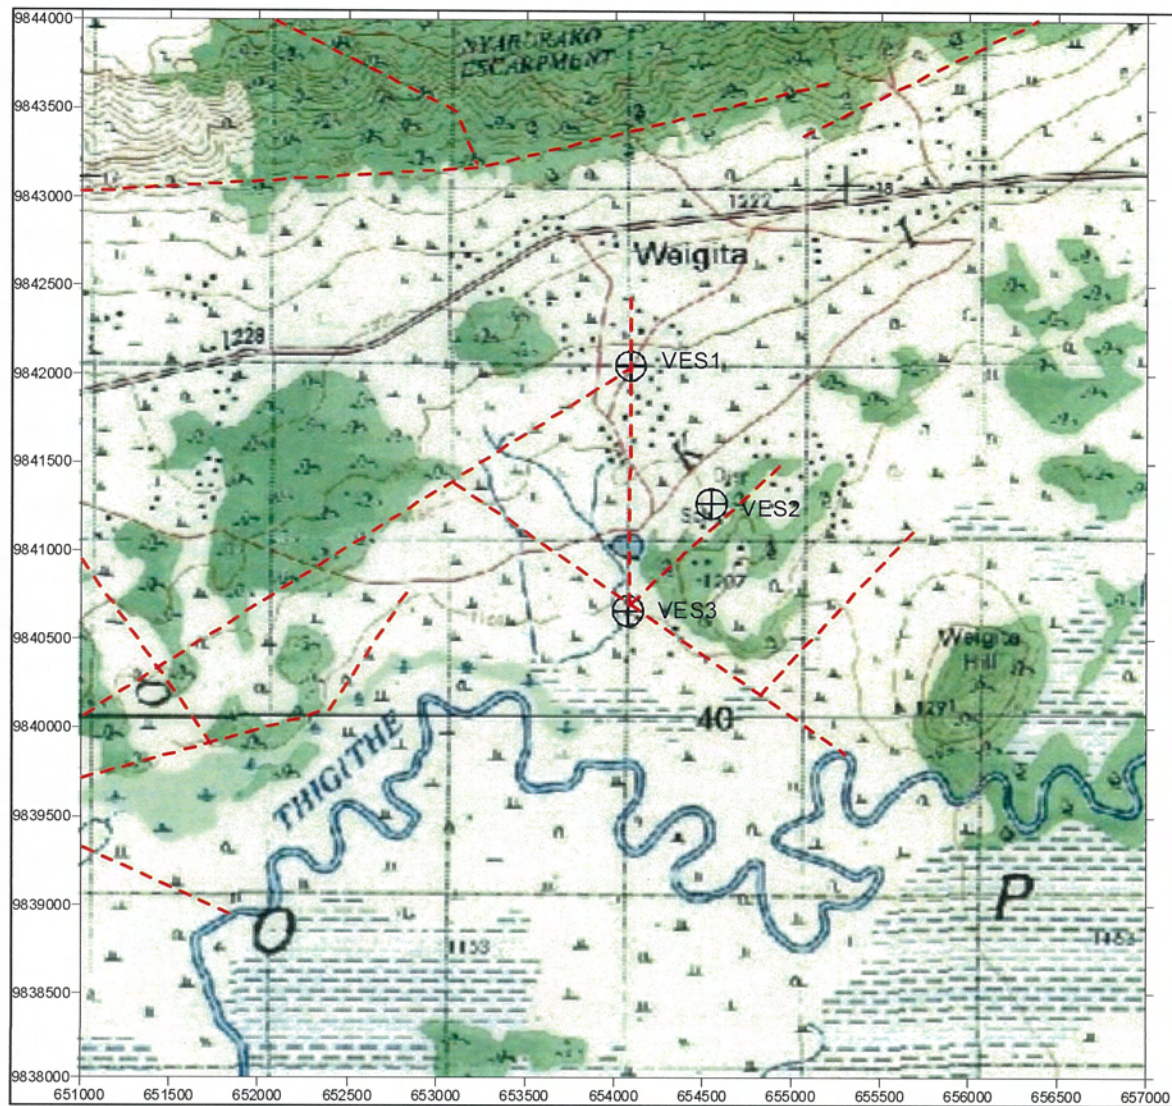

S-95

MARA REGION
TARIME DISTRICT
NYARERO VILLAGE
DISTRICT No.16

The Republic of Tanzania

Mwanza Region

Series: Y742

Sheet: 6/3

521
+ : Village Location & ID

**MARA REGION
TARIME DISTRICT
WEIGITA VILLAGE
DISTRICT No.25**

The Republic of Tanzania

Mwanza Region

Series: Y742

Sheet: 5/4

⁵²¹
+ : Village Location & ID