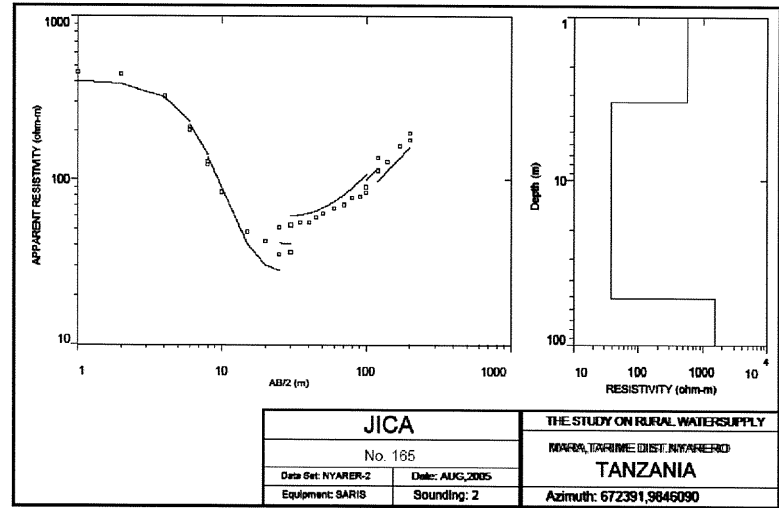

S-95

MARA REGION
TARIME DISTRICT
NYARERO VILLAGE
DISTRICT No.16

The Republic of Tanzania

Mwanza Region

Series: Y742

Sheet: 6/3

521
+ : Village Location & ID

**MARA REGION
TARIME DISTRICT
WEIGITA VILLAGE
DISTRICT No.25**

The Republic of Tanzania

Mwanza Region

Series: Y742

Sheet: 5/4

⁵²¹
+ : Village Location & ID