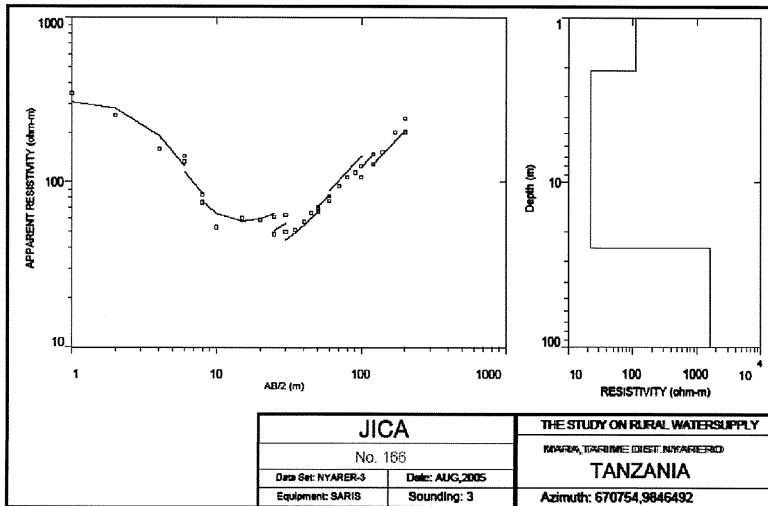

S-95

MARA REGION
TARIME DISTRICT
NYARERO VILLAGE
DISTRICT No.16

The Republic of Tanzania

Mwanza Region

Series: Y742

Sheet: 6/3

521
+ : Village Location & ID

**MARA REGION
TARIME DISTRICT
WEIGITA VILLAGE
DISTRICT No.25**

The Republic of Tanzania

Mwanza Region

Series: Y742

Sheet: 5/4

⁵²¹
+ : Village Location & ID