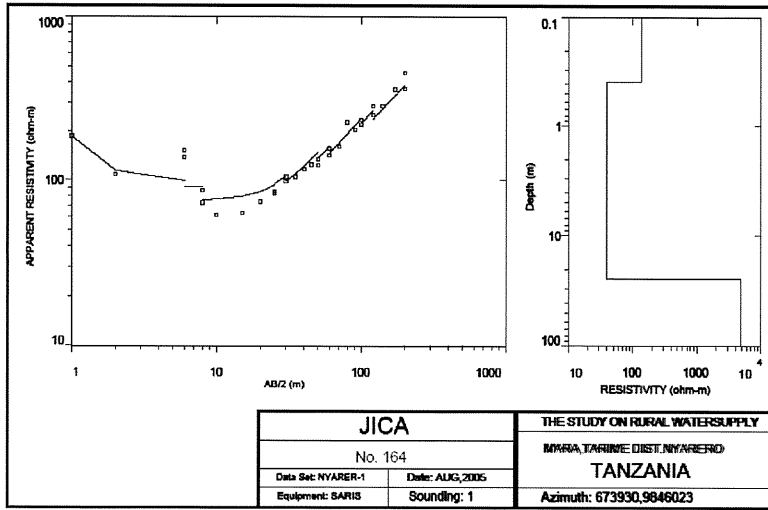

S-95

MARA REGION
TARIME DISTRICT
NYARERO VILLAGE
DISTRICT No.16

The Republic of Tanzania

Mwanza Region

Series: Y742

Sheet: 6/3

521
+ : Village Location & ID

**MARA REGION
TARIME DISTRICT
WEIGITA VILLAGE
DISTRICT No.25**

The Republic of Tanzania

Mwanza Region

Series: Y742

Sheet: 5/4

⁵²¹
+ : Village Location & ID