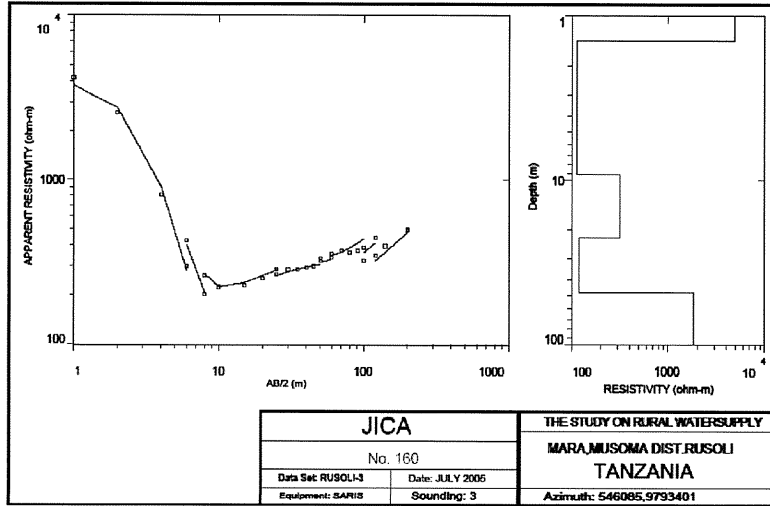

MARA REGION
MUSOMA DISTRICT
RUSOLI VILLAGE
DISTRICT No.69

The Republic of Tanzania

Mara Region

Series: Y742
 Sheet: 11/4

521
 + : Village Location & ID

MARA REGION
MUSOMA DISTRICT
KIRIBA VILLAGE
DISTRICT No.103

The Republic of Tanzania

Mara Region

Series: Y742
Sheet: 12/1

521
+ : Village Location & ID