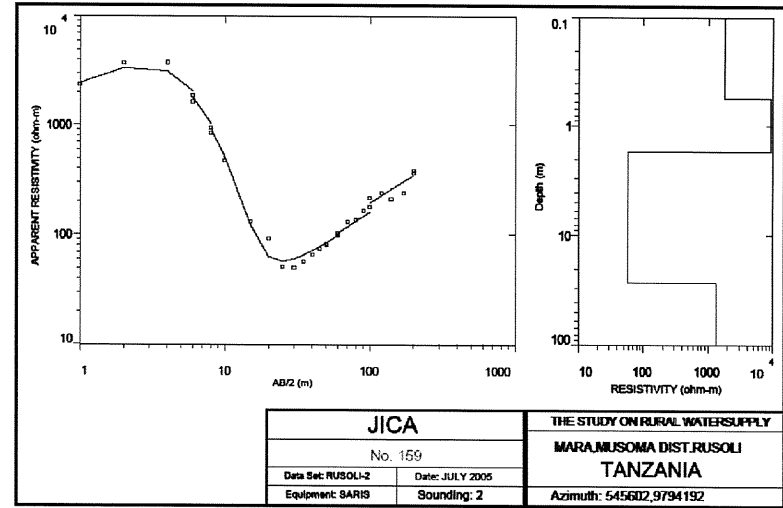

MARA REGION
MUSOMA DISTRICT
RUSOLI VILLAGE
DISTRICT No.69

The Republic of Tanzania

Mara Region

Series: Y742
 Sheet: 11/4

521
 + : Village Location & ID

MARA REGION
MUSOMA DISTRICT
KIRIBA VILLAGE
DISTRICT No.103