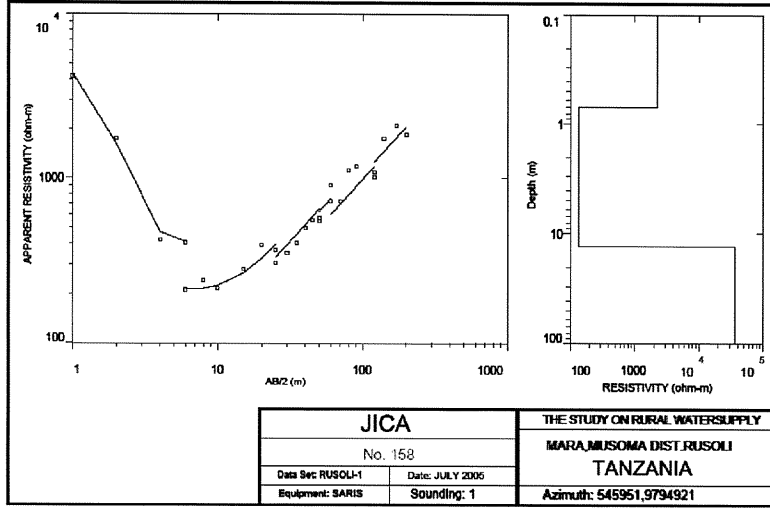

MARA REGION
MUSOMA DISTRICT
RUSOLI VILLAGE
DISTRICT No.69

The Republic of Tanzania

Mara Region

Series: Y742
 Sheet: 11/4

521
 + : Village Location & ID

MARA REGION
MUSOMA DISTRICT
KIRIBA VILLAGE
DISTRICT No.103