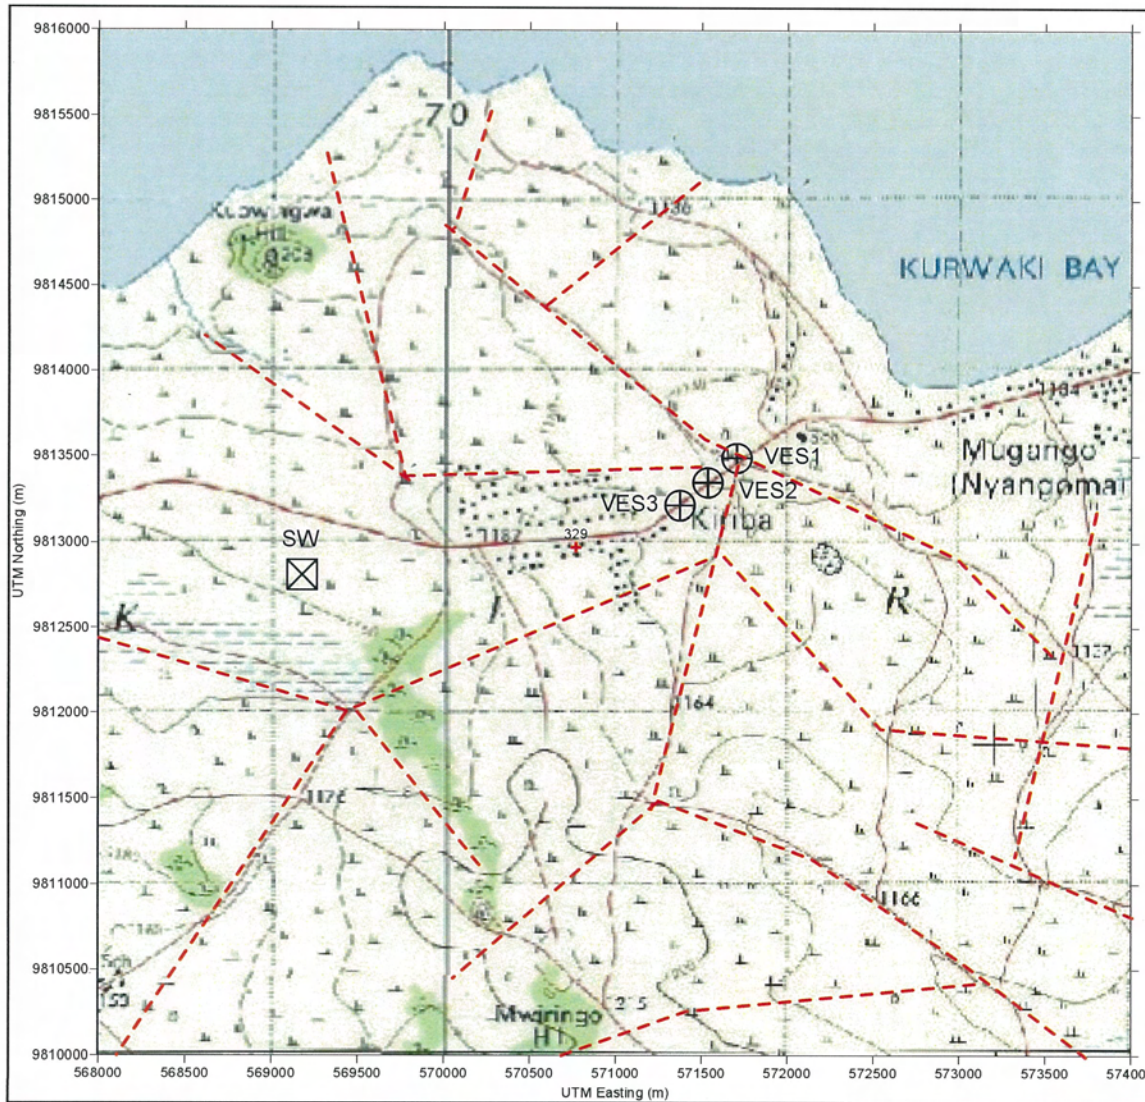

MARA REGION
MUSOMA DISTRICT
RUSOLI VILLAGE
DISTRICT No.69

The Republic of Tanzania

Mara Region

Series: Y742
 Sheet: 11/4

521
 + : Village Location & ID

MARA REGION
MUSOMA DISTRICT
KIRIBA VILLAGE
DISTRICT No.103

The Republic of Tanzania

Mara Region

Series: Y742
Sheet: 12/1

521
+ : Village Location & ID