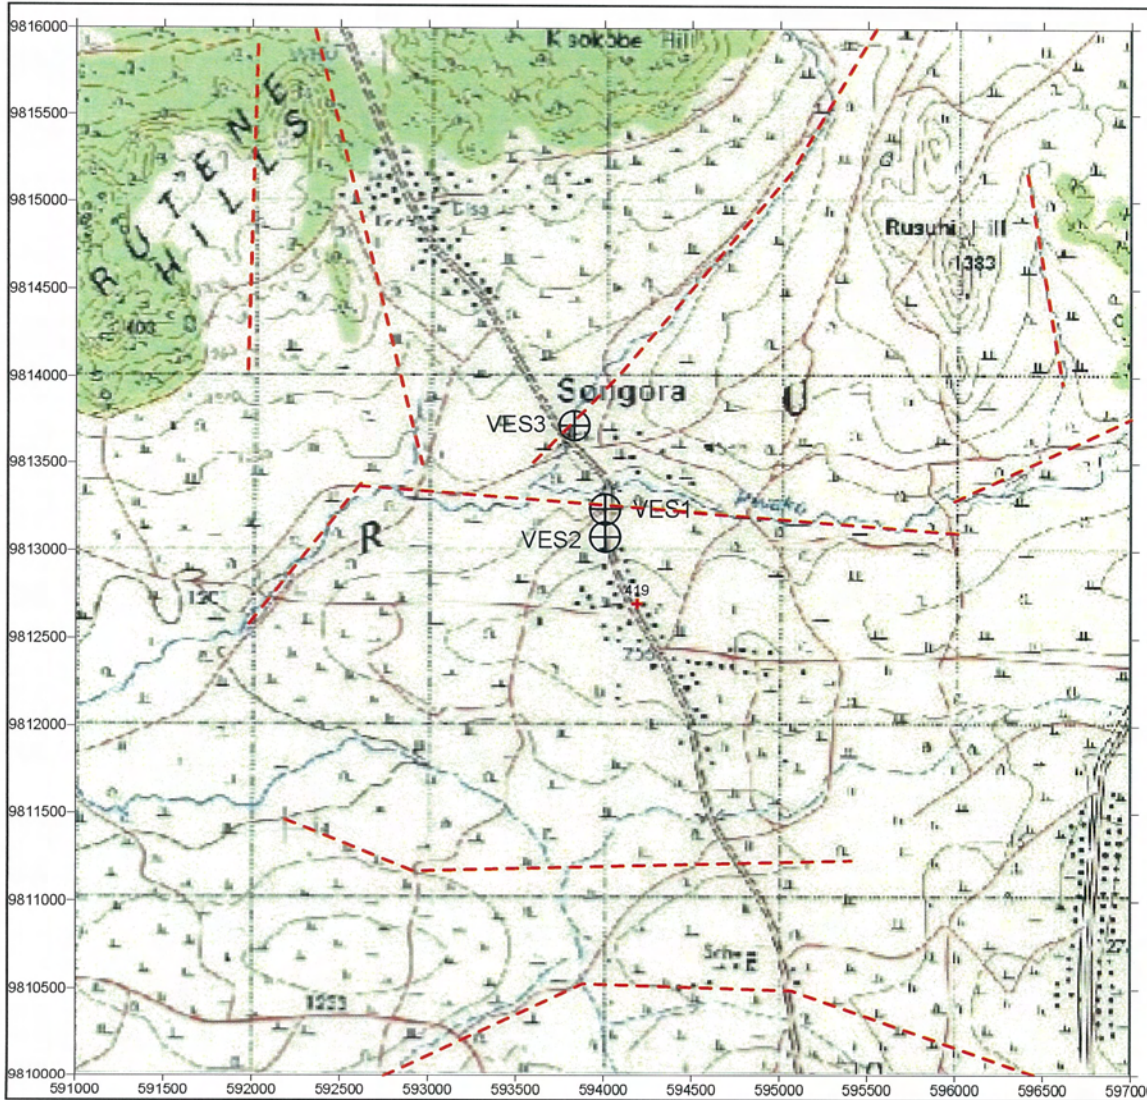

MARA REGION
MUSOMA DISTRICT
SARAGANA VILLAGE
DISTRICT No.35

The Republic of Tanzania

Mara Region

Series: Y742

Sheet: 12/3

521
+ : Village Location & ID

MARA REGION
MUSOMA DISTRICT
SONGORA VILLAGE
DISTRICT No.56

The Republic of Tanzania

Mara Region

Series: Y742
Sheet: 12/2

⁵²¹
+ : Village Location & ID