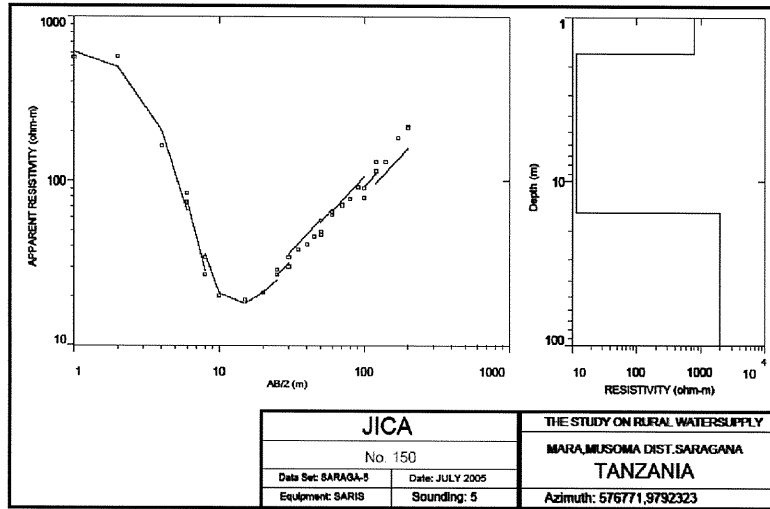

MARA REGION
MUSOMA DISTRICT
SARAGANA VILLAGE
DISTRICT No.35

The Republic of Tanzania

Mara Region

Series: Y742

Sheet: 12/3

521
+ : Village Location & ID

MARA REGION
MUSOMA DISTRICT
SONGORA VILLAGE
DISTRICT No.56