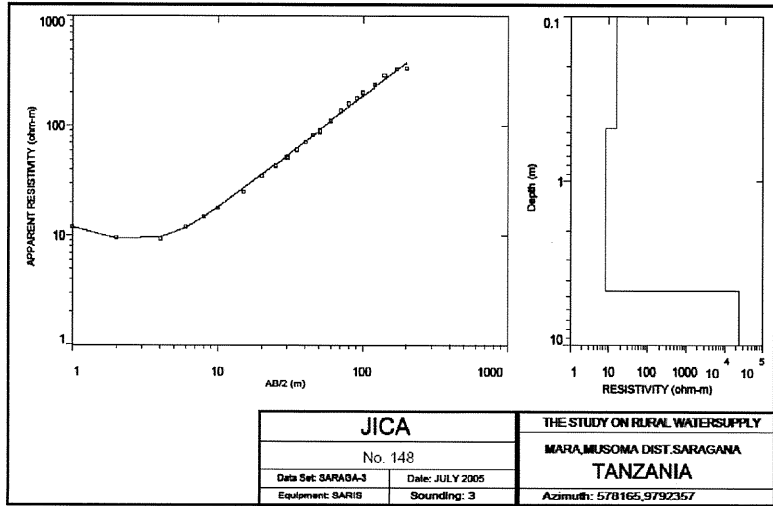

MARA REGION
MUSOMA DISTRICT
SARAGANA VILLAGE
DISTRICT No.35

The Republic of Tanzania

Mara Region

Series: Y742

Sheet: 12/3

521
+ : Village Location & ID

MARA REGION
MUSOMA DISTRICT
SONGORA VILLAGE
DISTRICT No.56

The Republic of Tanzania

Mara Region

Series: Y742
Sheet: 12/2

⁵²¹
+ : Village Location & ID