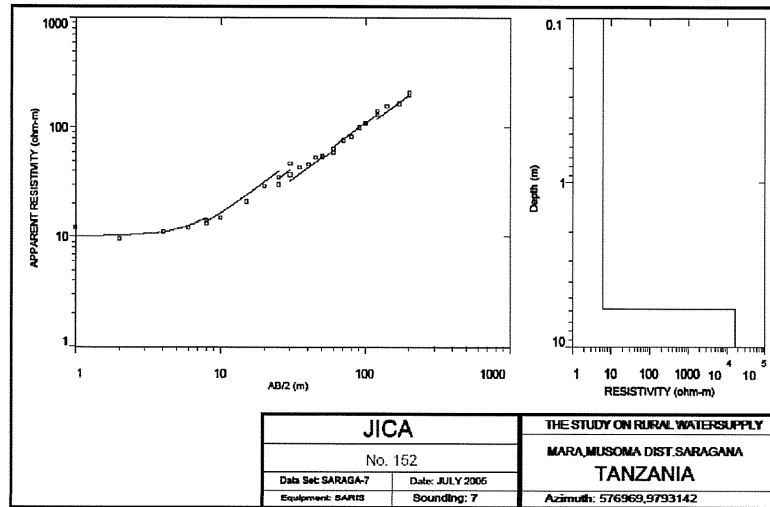

MARA REGION
MUSOMA DISTRICT
SARAGANA VILLAGE
DISTRICT No.35

The Republic of Tanzania

Mara Region

Series: Y742

Sheet: 12/3

521
+ : Village Location & ID

MARA REGION
MUSOMA DISTRICT
SONGORA VILLAGE
DISTRICT No.56

The Republic of Tanzania

Mara Region

Series: Y742
Sheet: 12/2

⁵²¹
+ : Village Location & ID