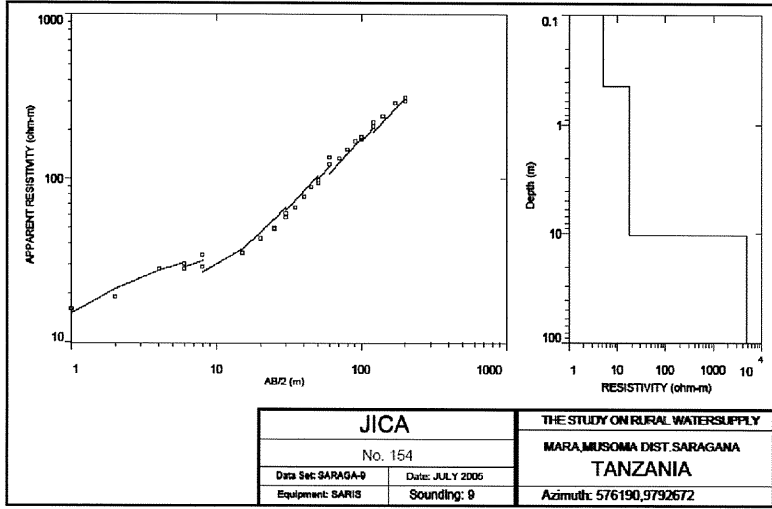

MARA REGION
MUSOMA DISTRICT
SARAGANA VILLAGE
DISTRICT No.35

The Republic of Tanzania

Mara Region

Series: Y742

Sheet: 12/3

521
+ : Village Location & ID

MARA REGION
MUSOMA DISTRICT
SONGORA VILLAGE
DISTRICT No.56

The Republic of Tanzania

Mara Region

Series: Y742
Sheet: 12/2

⁵²¹
+ : Village Location & ID