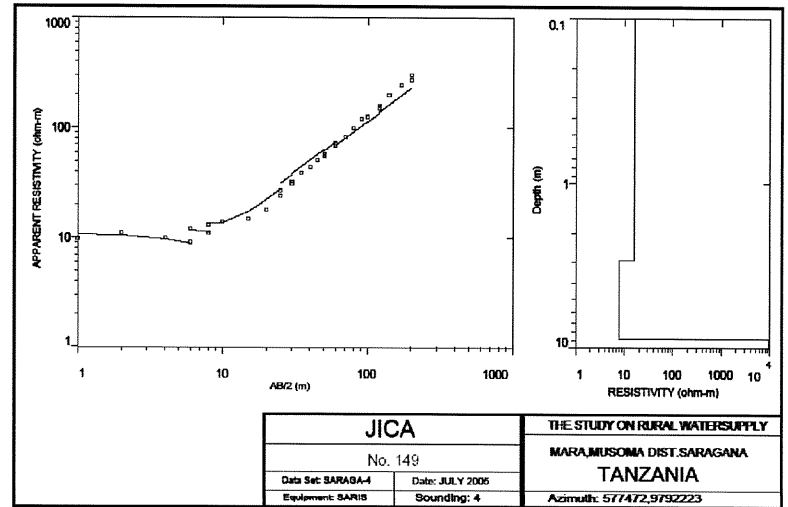

MARA REGION
MUSOMA DISTRICT
SARAGANA VILLAGE
DISTRICT No.35

The Republic of Tanzania

Mara Region

Series: Y742

Sheet: 12/3

521
+ : Village Location & ID

MARA REGION
MUSOMA DISTRICT
SONGORA VILLAGE
DISTRICT No.56

The Republic of Tanzania

Mara Region

Series: Y742
Sheet: 12/2

⁵²¹
+ : Village Location & ID