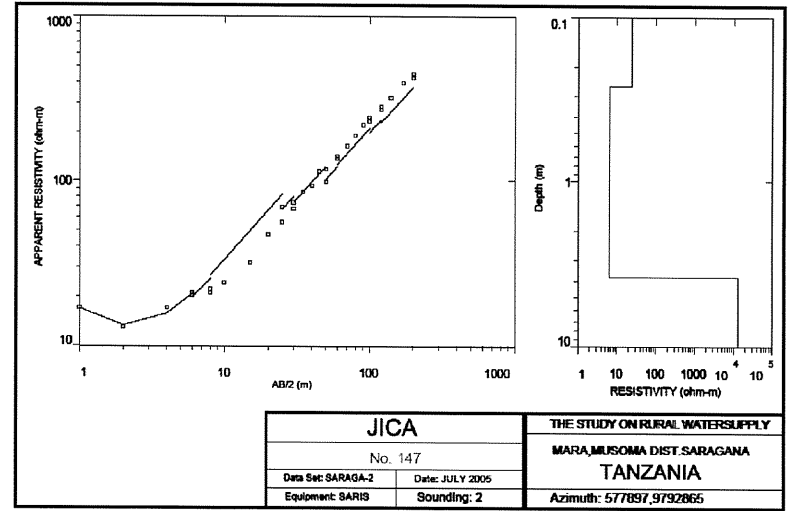

MARA REGION
MUSOMA DISTRICT
SARAGANA VILLAGE
DISTRICT No.35

The Republic of Tanzania

Mara Region

Series: Y742

Sheet: 12/3

521
+ : Village Location & ID

MARA REGION
MUSOMA DISTRICT
SONGORA VILLAGE
DISTRICT No.56