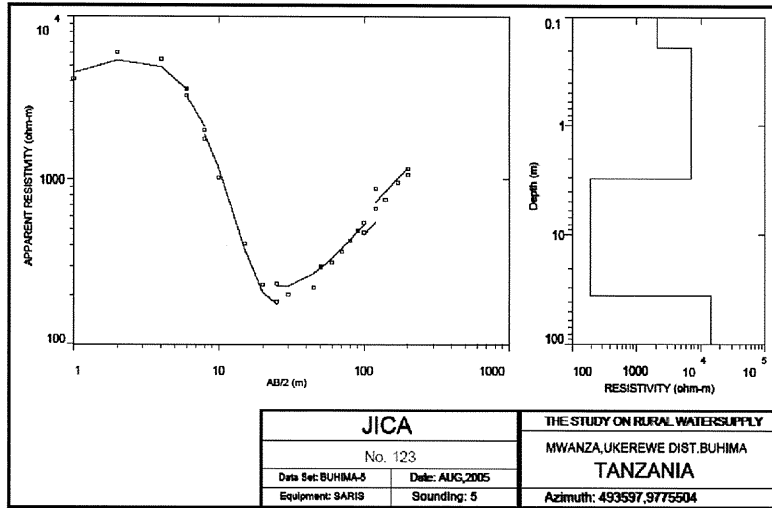

MWANZA REGION
UKEREWE DISTRICT
BUHIMA VILLAGE
DISTRICT No.73

The Republic of Tanzania

Mwanza Region

Series: Y742
Sheet: 21/2

⁵²¹
+ : Village Location & ID

MARA REGION
BUNDA DISTRICT
SANZATE VILLAGE
DISTRICT No.18

The Republic of Tanzania

Mwanza Region

Series: Y742
 Sheet: 5/3

⁵²¹
 + : Village Location & ID