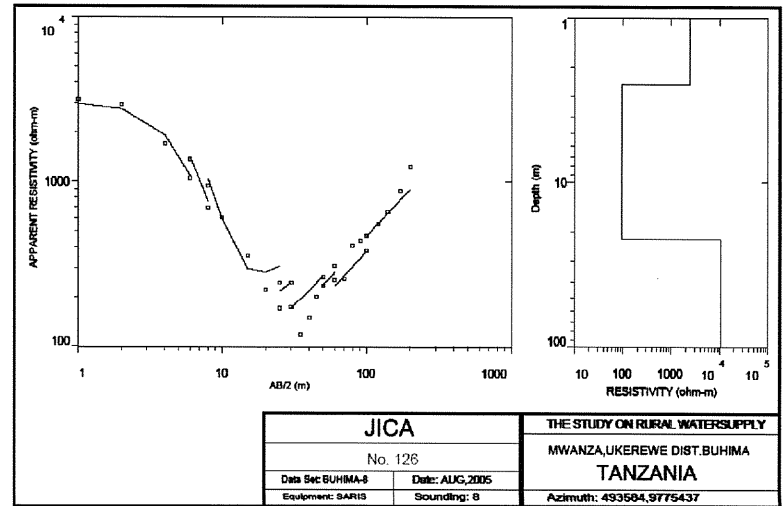

MWANZA REGION
UKEREWE DISTRICT
BUHIMA VILLAGE
DISTRICT No.73

The Republic of Tanzania

Mwanza Region

Series: Y742
Sheet: 21/2

⁵²¹
+ : Village Location & ID

MARA REGION
BUNDA DISTRICT
SANZATE VILLAGE
DISTRICT No.18

The Republic of Tanzania

Mwanza Region

Series: Y742
 Sheet: 5/3

⁵²¹
 + : Village Location & ID