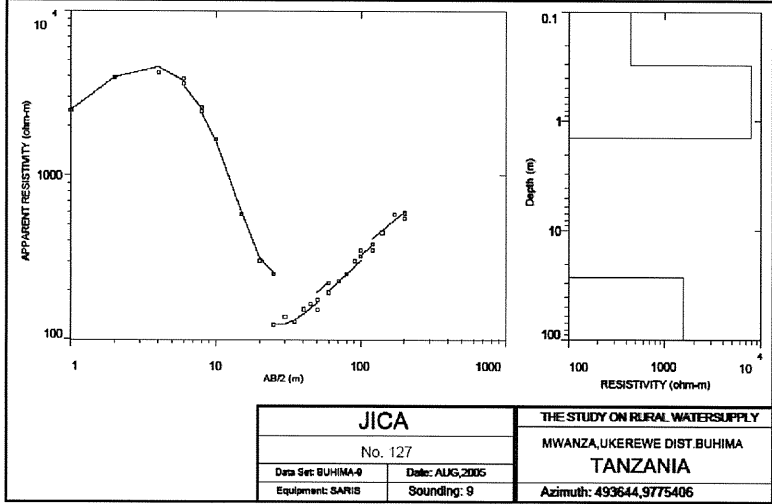

MWANZA REGION
UKEREWE DISTRICT
BUHIMA VILLAGE
DISTRICT No.73

The Republic of Tanzania

Mwanza Region

Series: Y742
Sheet: 21/2

⁵²¹
+ : Village Location & ID

MARA REGION
BUNDA DISTRICT
SANZATE VILLAGE
DISTRICT No.18

The Republic of Tanzania

Mwanza Region

Series: Y742
 Sheet: 5/3

⁵²¹
 + : Village Location & ID