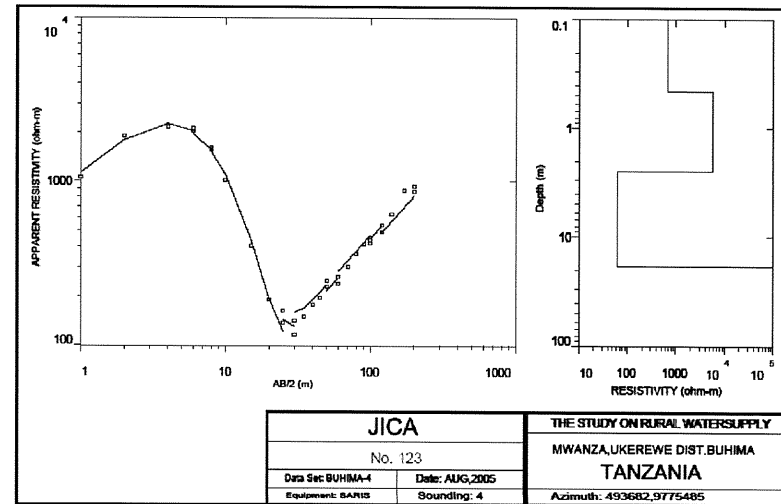

MWANZA REGION
UKEREWE DISTRICT
BUHIMA VILLAGE
DISTRICT No.73

The Republic of Tanzania

Mwanza Region

Series: Y742
Sheet: 21/2

⁵²¹
+ : Village Location & ID

MARA REGION
BUNDA DISTRICT
SANZATE VILLAGE
DISTRICT No.18

The Republic of Tanzania

Mwanza Region

Series: Y742
 Sheet: 5/3

⁵²¹
 + : Village Location & ID