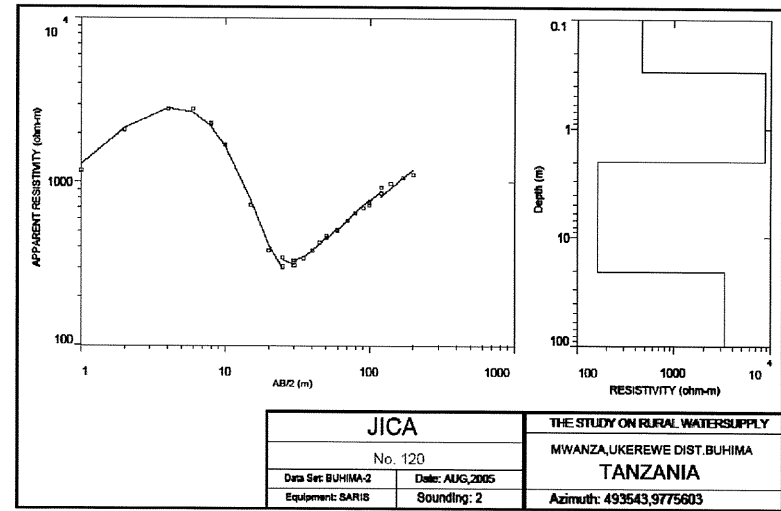

MWANZA REGION
UKEREWE DISTRICT
BUHIMA VILLAGE
DISTRICT No.73

The Republic of Tanzania

Mwanza Region

Series: Y742
Sheet: 21/2

⁵²¹
+ : Village Location & ID

MARA REGION
BUNDA DISTRICT
SANZATE VILLAGE
DISTRICT No.18

The Republic of Tanzania

Mwanza Region

Series: Y742
 Sheet: 5/3

⁵²¹
 + : Village Location & ID