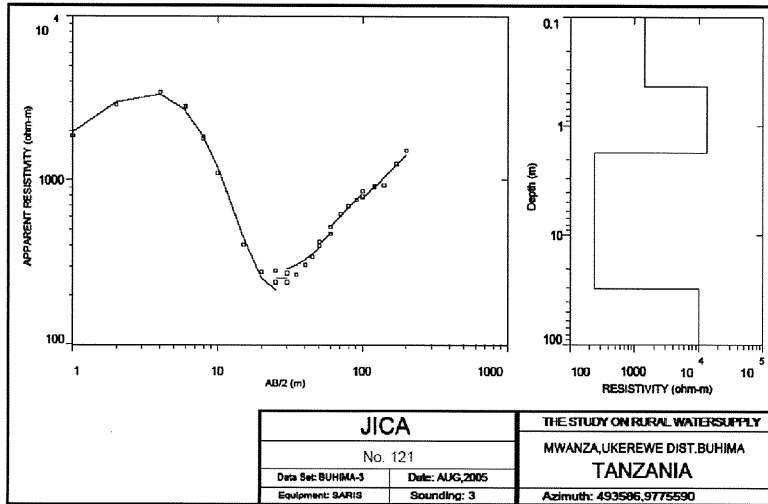

MWANZA REGION
UKEREWE DISTRICT
BUHIMA VILLAGE
DISTRICT No.73

The Republic of Tanzania

Mwanza Region

Series: Y742
Sheet: 21/2

⁵²¹
+ : Village Location & ID

MARA REGION
BUNDA DISTRICT
SANZATE VILLAGE
DISTRICT No.18

The Republic of Tanzania

Mwanza Region

Series: Y742
 Sheet: 5/3

⁵²¹
 + : Village Location & ID