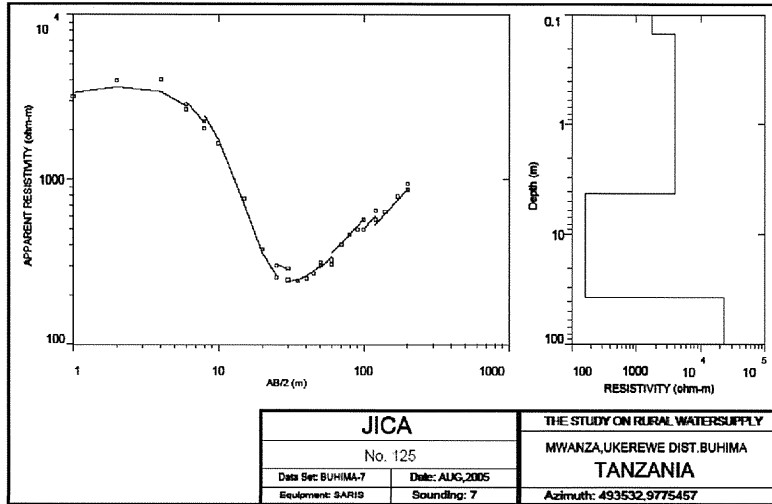

MWANZA REGION
UKEREWE DISTRICT
BUHIMA VILLAGE
DISTRICT No.73

The Republic of Tanzania

Mwanza Region

Series: Y742
Sheet: 21/2

⁵²¹
+ : Village Location & ID

MARA REGION
BUNDA DISTRICT
SANZATE VILLAGE
DISTRICT No.18

The Republic of Tanzania

Mwanza Region

Series: Y742
 Sheet: 5/3

⁵²¹
 + : Village Location & ID