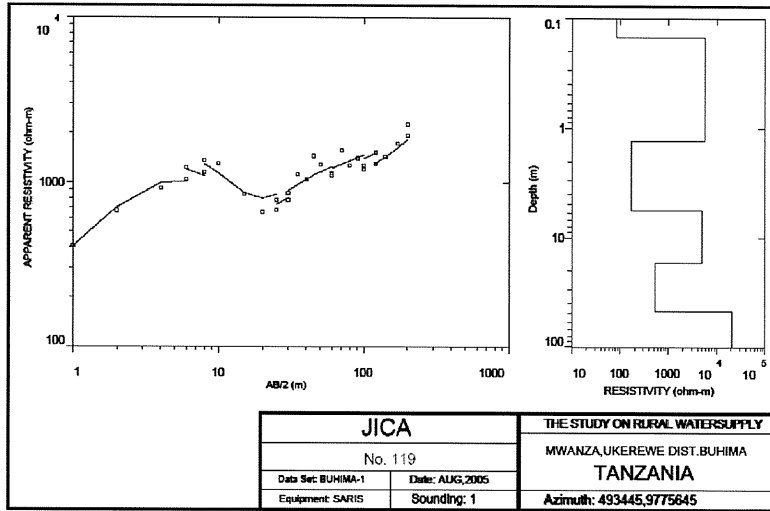

MWANZA REGION
UKEREWE DISTRICT
BUHIMA VILLAGE
DISTRICT No.73

The Republic of Tanzania

Mwanza Region

Series: Y742
Sheet: 21/2

⁵²¹
+ : Village Location & ID

MARA REGION
BUNDA DISTRICT
SANZATE VILLAGE
DISTRICT No.18

The Republic of Tanzania

Mwanza Region

Series: Y742
 Sheet: 5/3

⁵²¹
 + : Village Location & ID