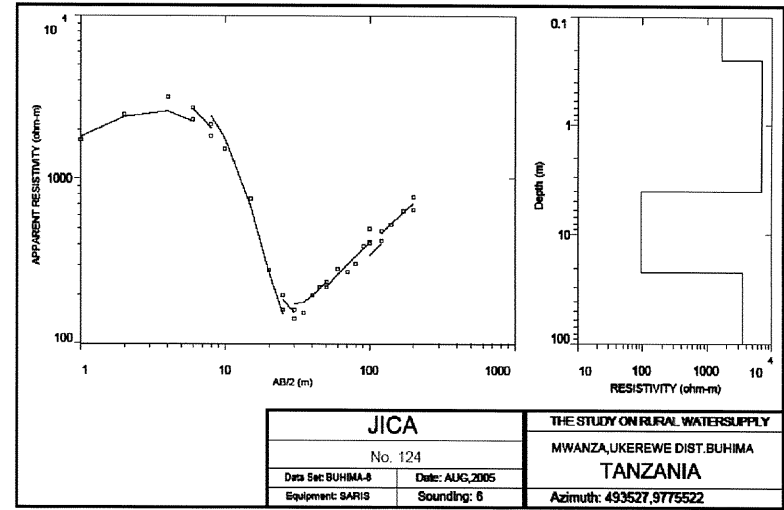

MWANZA REGION
UKEREWE DISTRICT
BUHIMA VILLAGE
DISTRICT No.73

The Republic of Tanzania

Mwanza Region

Series: Y742
Sheet: 21/2

⁵²¹
+ : Village Location & ID

MARA REGION
BUNDA DISTRICT
SANZATE VILLAGE
DISTRICT No.18

The Republic of Tanzania

Mwanza Region

Series: Y742
 Sheet: 5/3

⁵²¹
 + : Village Location & ID