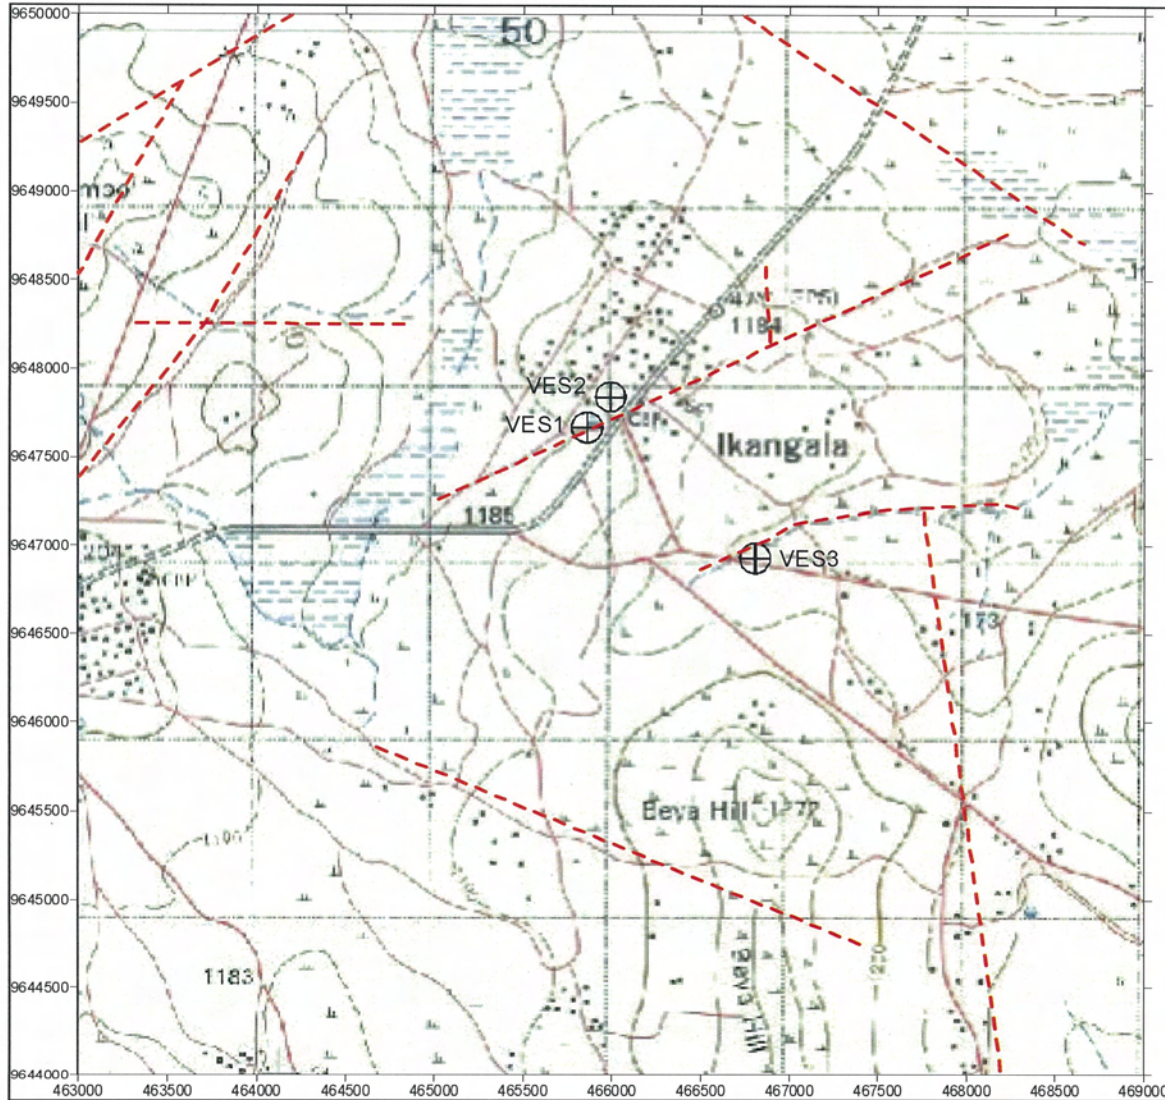

MWANZA REGION
GEITA DISTRICT
KASUNGAMILE VILLAGE
DISTRICT No.40

The Republic of Tanzania

Mwanza Region

Series: Y742
Sheet: 46/1

⁵²¹
+ : Village Location & ID

**MWANZA REGION
GEITA DISTRICT
IKANGALA VILLAGE
DISTRICT No.63**

The Republic of Tanzania

Mwanza Region

Series: Y742

Sheet: 47/1

521
+ : Village Location & ID

MWANZA REGION
UKEREWE DISTRICT
BUGALA VILLAGE
DISTRICT No.14

The Republic of Tanzania

Mwanza Region

Series: Y742

Sheet: 21/2

⁵²¹
 + : Village Location & ID