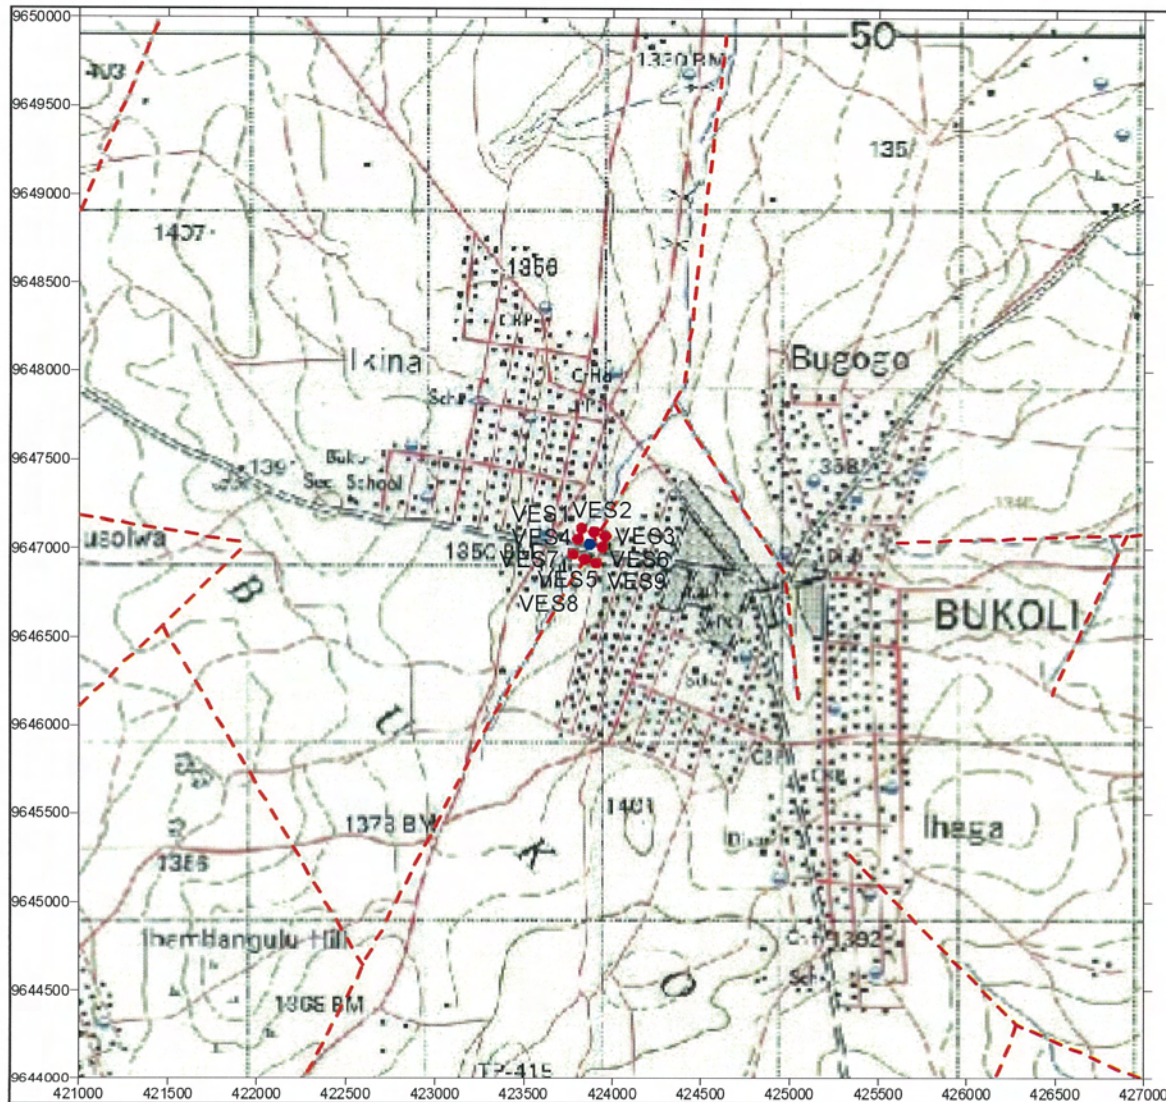

MWANZA REGION
GEITA DISTRICT
NYASHISHIMA VILLAGE
DISTRICT No.25

The Republic of Tanzania

Mwanza Region

Series: Y742

Sheet: 46/2

521
+ : Village Location & ID

MWANZA REGION
GEITA DISTRICT
IKINA VILLAGE
DISTRICT No.27

The Republic of Tanzania

Mwanza Region

Series: Y742
 Sheet: 46/2

⁵²¹
 + : Village Location & ID