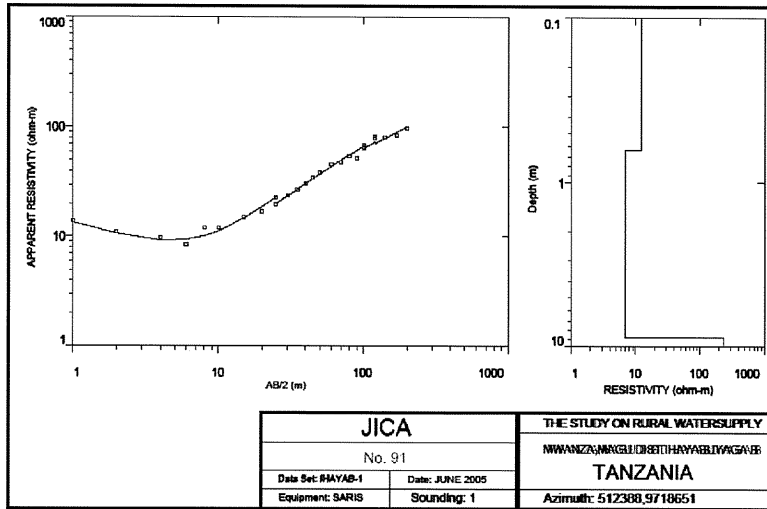

MWANZA REGION
MAGU DISTRICT
IHAYABUYAGA B VILLAGE
DISTRICT No.50

The Republic of Tanzania

Mwanza Region

Series: Y742
Sheet: 34/1

521
+ : Village Location & ID

MWANZA REGION
MAGU DISTRICT
KIJERESHI VILLAGE
DISTRICT No.75