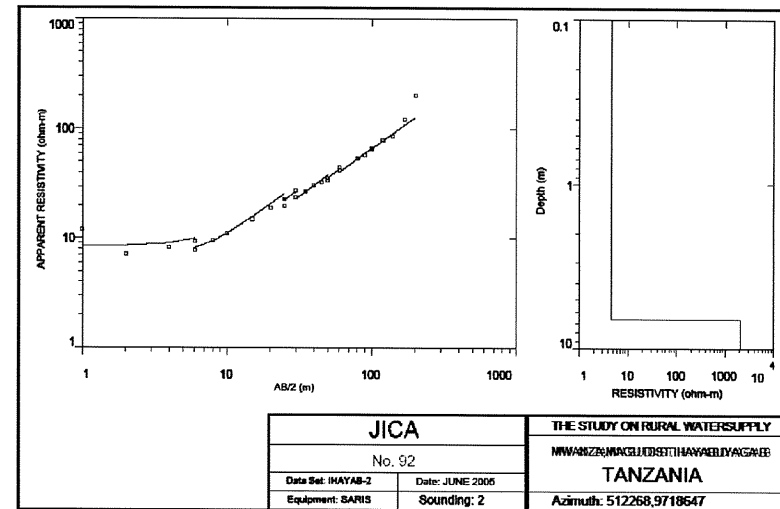

MWANZA REGION
MAGU DISTRICT
IHAYABUYAGA B VILLAGE
DISTRICT No.50

The Republic of Tanzania

Mwanza Region

Series: Y742
Sheet: 34/1

521
+ : Village Location & ID

MWANZA REGION
MAGU DISTRICT
KIJERESHI VILLAGE
DISTRICT No.75