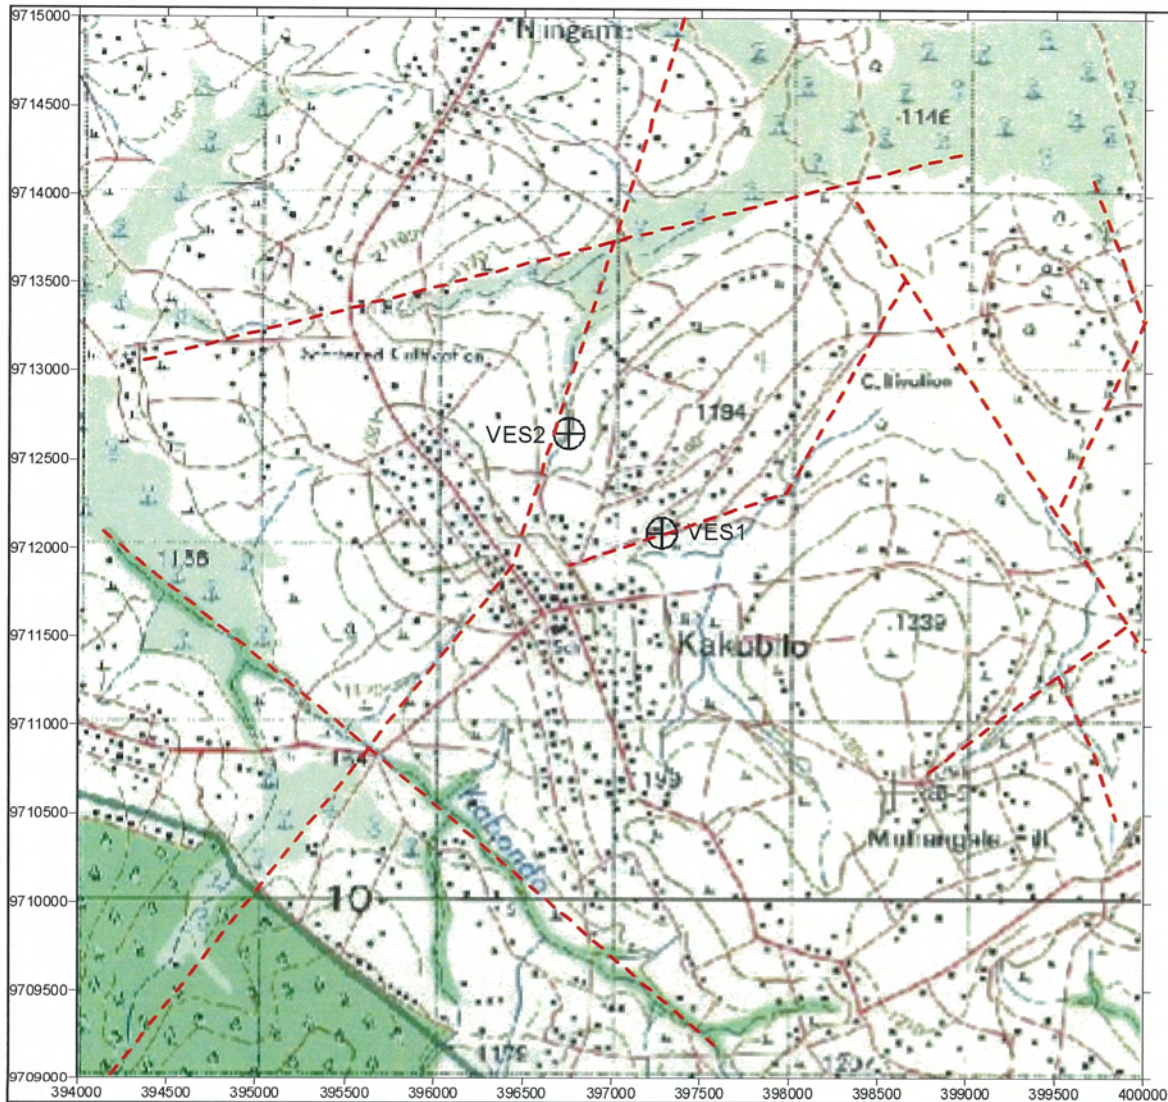

MWANZA REGION
MAGU DISTRICT
IHAYABUYAGA B VILLAGE
DISTRICT No.50

The Republic of Tanzania

Mwanza Region

Series: Y742
Sheet: 34/1

521
+ : Village Location & ID

MWANZA REGION
MAGU DISTRICT
KIJERESHI VILLAGE
DISTRICT No.75

The Republic of Tanzania

Mwanza Region

Series: Y742
Sheet: 23/4

⁵²¹
+ : Village Location & ID

MWANZA REGION
GEITA DISTRICT
KAKUBILO VILLAGE
DISTRICT No.8

The Republic of Tanzania

Mwanza Region

Series: Y742
Sheet: 32/1

521
+ : Village Location & ID