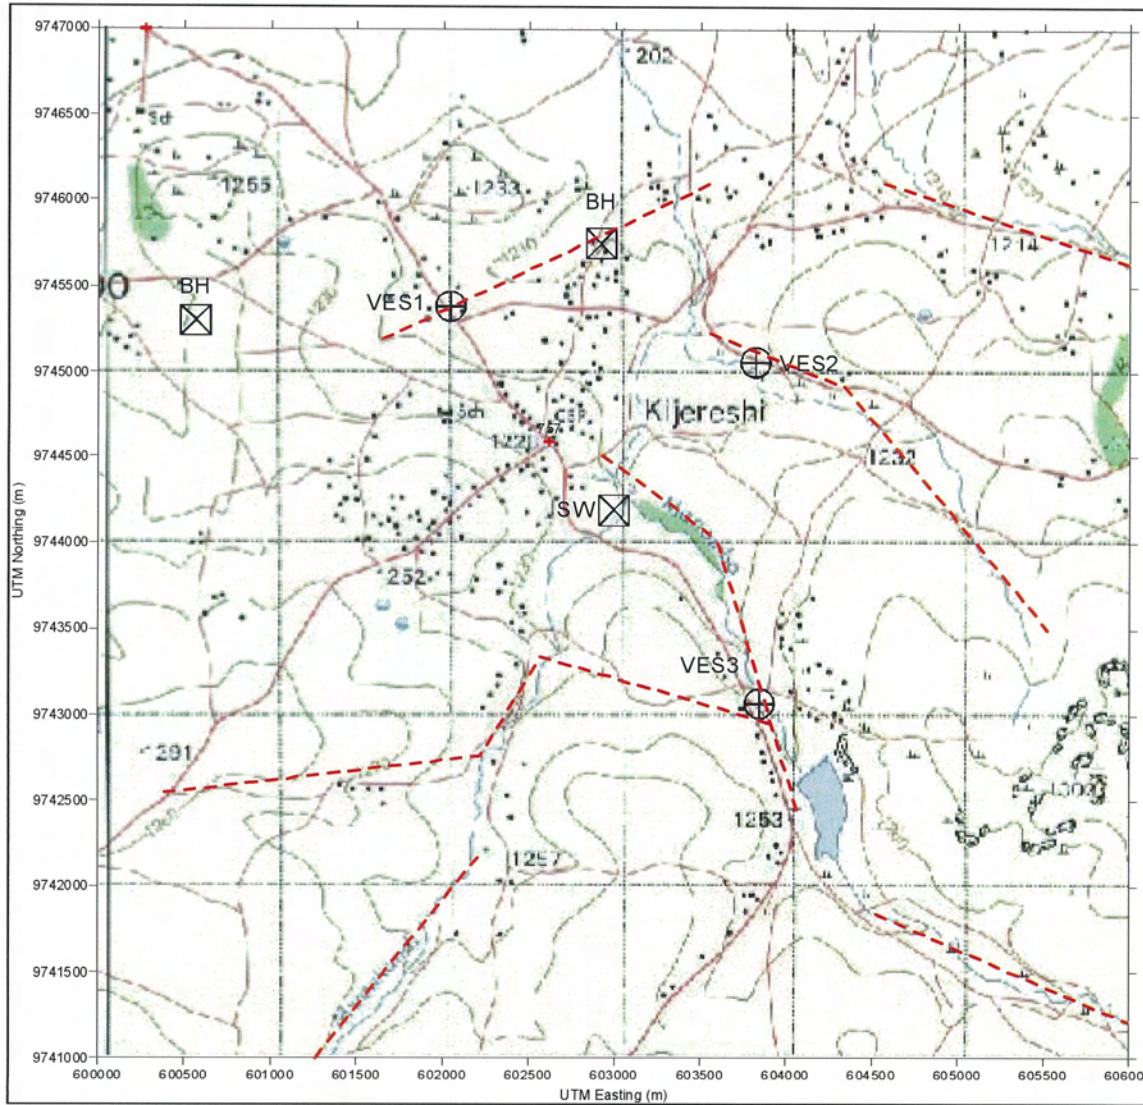

MWANZA REGION
MAGU DISTRICT
IHAYABUYAGA B VILLAGE
DISTRICT No.50

The Republic of Tanzania

Mwanza Region

Series: Y742
Sheet: 34/1

521
+ : Village Location & ID

MWANZA REGION
MAGU DISTRICT
KIJERESHI VILLAGE
DISTRICT No.75

The Republic of Tanzania

Mwanza Region

Series: Y742
Sheet: 23/4

⁵²¹
+ : Village Location & ID

MWANZA REGION
GEITA DISTRICT
KAKUBILO VILLAGE
DISTRICT No.8

The Republic of Tanzania

Mwanza Region

Series: Y742
Sheet: 32/1

521
+ : Village Location & ID