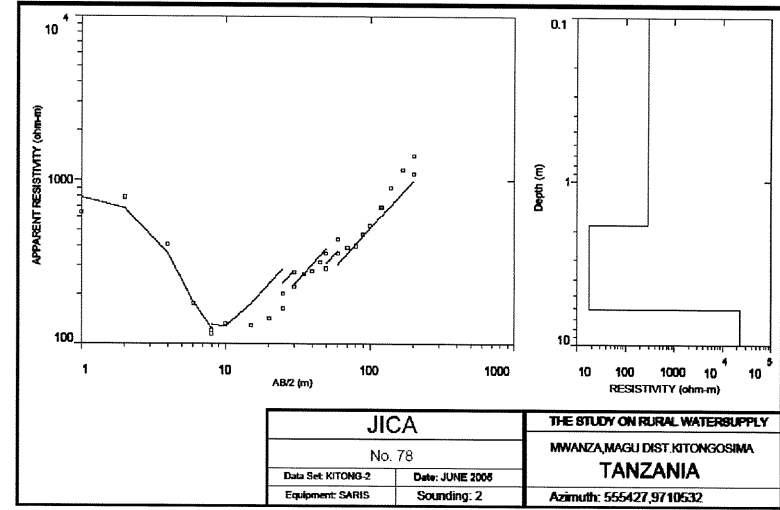

MWANZA REGION
MAGU DISTRICT
KITONGOSIMA VILLAGE
DISTRICT No.13

The Republic of Tanzania

Mwanza Region

Series: Y742
 Sheet: 35/1

⁵²¹
 + : Village Location & ID

MWANZA REGION
MAGU DISTRICT
IGEKEMAJA VILLAGE
DISTRICT No.37