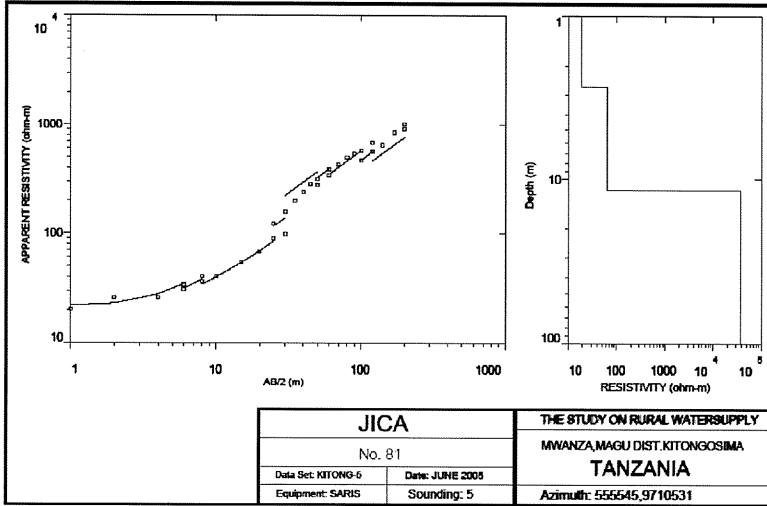

MWANZA REGION
MAGU DISTRICT
KITONGOSIMA VILLAGE
DISTRICT No.13

The Republic of Tanzania

Mwanza Region

Series: Y742
 Sheet: 35/1

⁵²¹
 + : Village Location & ID

MWANZA REGION
MAGU DISTRICT
IGEKEMAJA VILLAGE
DISTRICT No.37