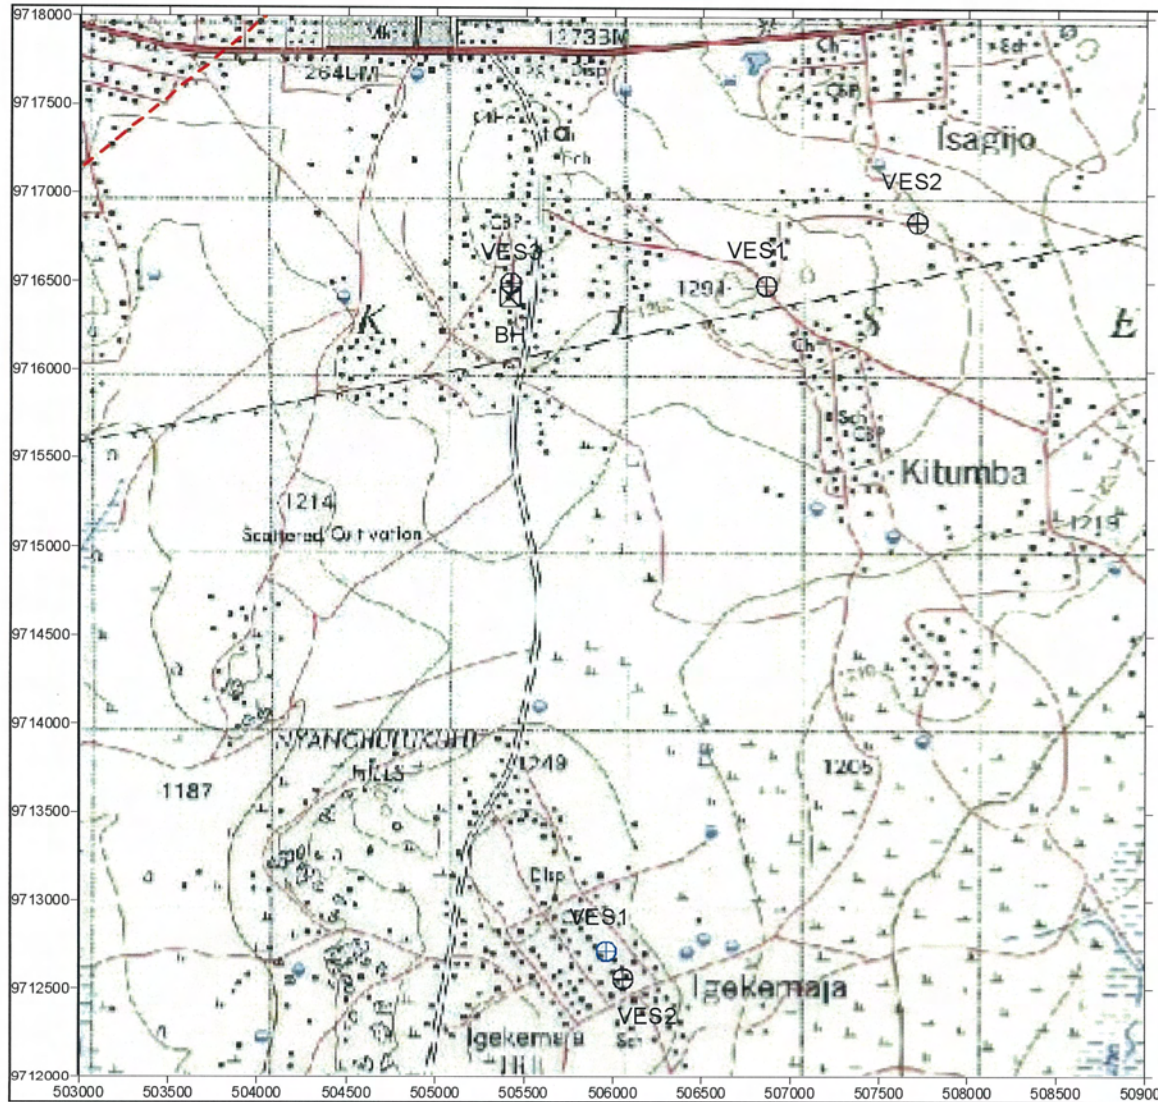

MWANZA REGION
MAGU DISTRICT
KITONGOSIMA VILLAGE
DISTRICT No.13

The Republic of Tanzania

Mwanza Region

Series: Y742
 Sheet: 35/1

⁵²¹
 + : Village Location & ID

MWANZA REGION
MAGU DISTRICT
IGEKEMAJA VILLAGE
DISTRICT No.37

MWANZA REGION
MAGU DISTRICT
KITUMBA VILLAGE
DISTRICT No.38

The Republic of Tanzania

Mwanza Region

Series: Y742

Sheet: 34/1

521
+ : Village Location & ID