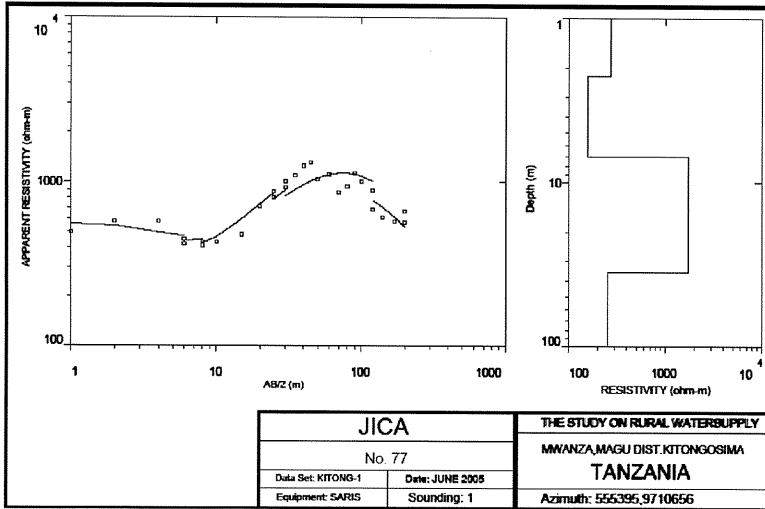

MWANZA REGION
MAGU DISTRICT
KITONGOSIMA VILLAGE
DISTRICT No.13

The Republic of Tanzania

Mwanza Region

Series: Y742
 Sheet: 35/1

⁵²¹
 + : Village Location & ID

MWANZA REGION
MAGU DISTRICT
IGEKEMAJA VILLAGE
DISTRICT No.37