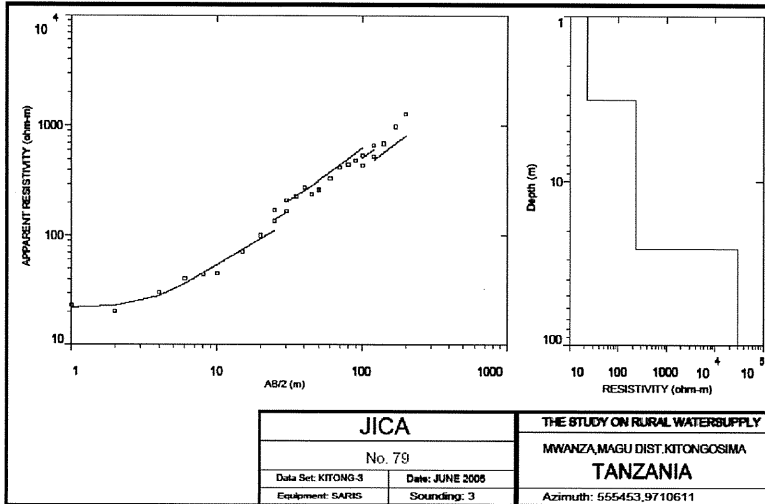

MWANZA REGION
MAGU DISTRICT
KITONGOSIMA VILLAGE
DISTRICT No.13

The Republic of Tanzania

Mwanza Region

Series: Y742
 Sheet: 35/1

⁵²¹
 + : Village Location & ID

MWANZA REGION
MAGU DISTRICT
IGEKEMAJA VILLAGE
DISTRICT No.37

MWANZA REGION
MAGU DISTRICT
KITUMBA VILLAGE
DISTRICT No.38

The Republic of Tanzania

Mwanza Region

Series: Y742

Sheet: 34/1

521
+ : Village Location & ID