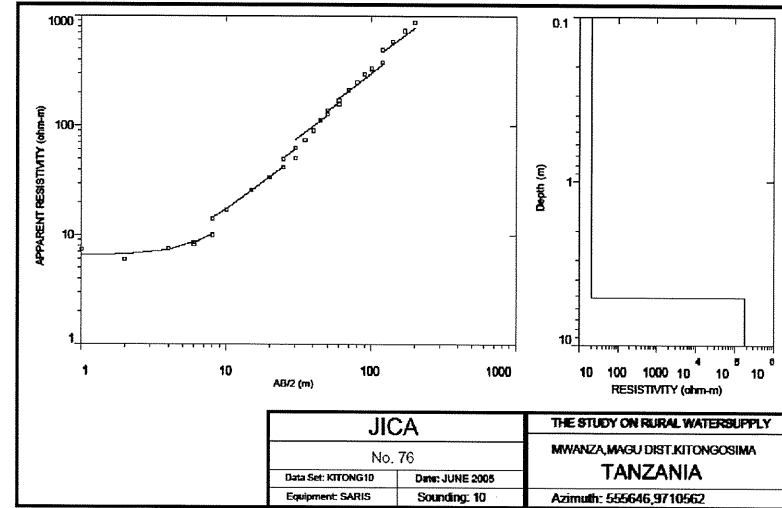

MWANZA REGION
MAGU DISTRICT
KITONGOSIMA VILLAGE
DISTRICT No.13

The Republic of Tanzania

Mwanza Region

Series: Y742
 Sheet: 35/1

⁵²¹
 + : Village Location & ID

MWANZA REGION
MAGU DISTRICT
IGEKEMAJA VILLAGE
DISTRICT No.37