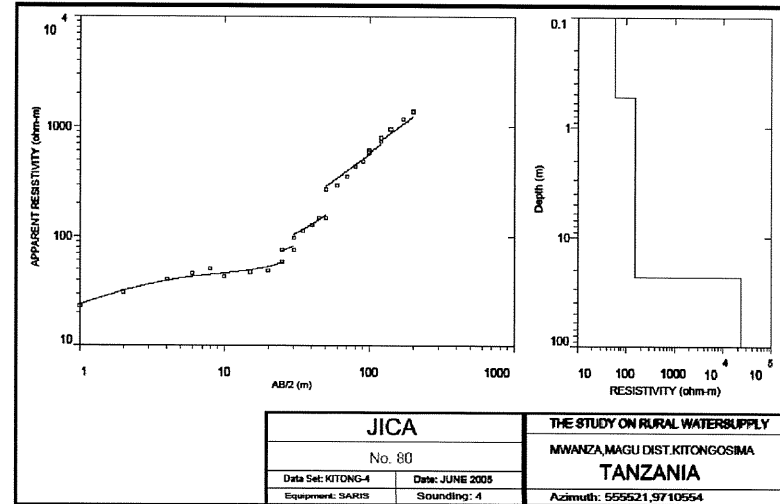

MWANZA REGION
MAGU DISTRICT
KITONGOSIMA VILLAGE
DISTRICT No.13

The Republic of Tanzania

Mwanza Region

Series: Y742
 Sheet: 35/1

⁵²¹
 + : Village Location & ID

MWANZA REGION
MAGU DISTRICT
IGEKEMAJA VILLAGE
DISTRICT No.37

MWANZA REGION
MAGU DISTRICT
KITUMBA VILLAGE
DISTRICT No.38

The Republic of Tanzania

Mwanza Region

Series: Y742

Sheet: 34/1

521
+ : Village Location & ID