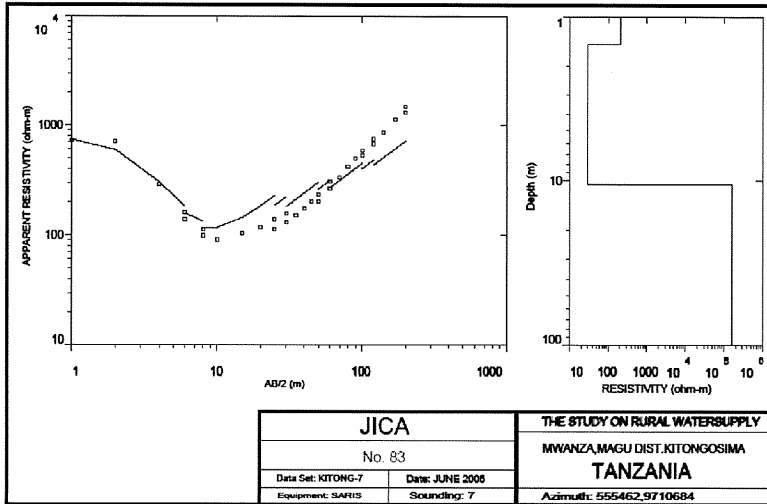

MWANZA REGION
MAGU DISTRICT
KITONGOSIMA VILLAGE
DISTRICT No.13

The Republic of Tanzania

Mwanza Region

Series: Y742
 Sheet: 35/1

⁵²¹
 + : Village Location & ID

MWANZA REGION
MAGU DISTRICT
IGEKEMAJA VILLAGE
DISTRICT No.37

MWANZA REGION
MAGU DISTRICT
KITUMBA VILLAGE
DISTRICT No.38

The Republic of Tanzania

Mwanza Region

Series: Y742

Sheet: 34/1

521
+ : Village Location & ID