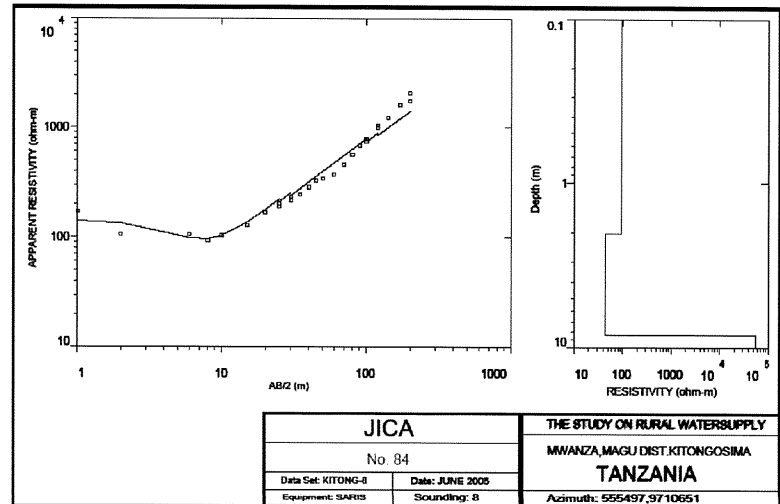

MWANZA REGION
MAGU DISTRICT
KITONGOSIMA VILLAGE
DISTRICT No.13

The Republic of Tanzania

Mwanza Region

Series: Y742
 Sheet: 35/1

⁵²¹
 + : Village Location & ID

MWANZA REGION
MAGU DISTRICT
IGEKEMAJA VILLAGE
DISTRICT No.37

MWANZA REGION
MAGU DISTRICT
KITUMBA VILLAGE
DISTRICT No.38

The Republic of Tanzania

Mwanza Region

Series: Y742

Sheet: 34/1

521
+ : Village Location & ID