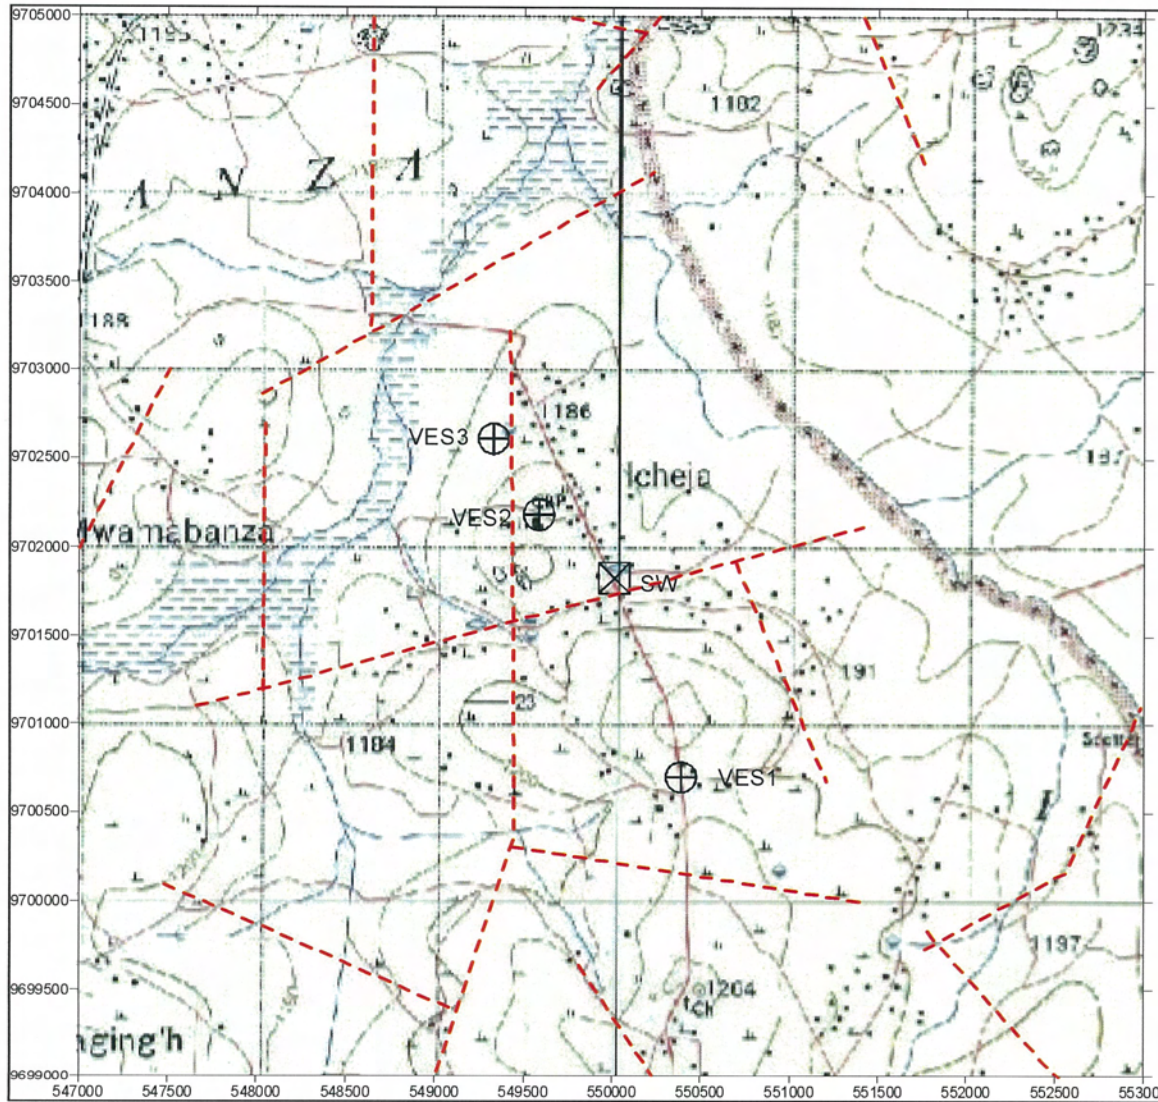

MWANZA REGION
KWIMBA DISTRICT
BUGANDANDO VILLAGE
DISTRICT No.82

The Republic of Tanzania

Mwanza Region

Series: Y742

Sheet: 35/1

521

+ : Village Location & ID

MWANZA REGION
KWIMBA DISTRICT
ICHEJA VILLAGE
DISTRICT No.83

The Republic of Tanzania

Mwanza Region

Series: Y742

Sheet: 34/2

521
+ : Village Location & ID