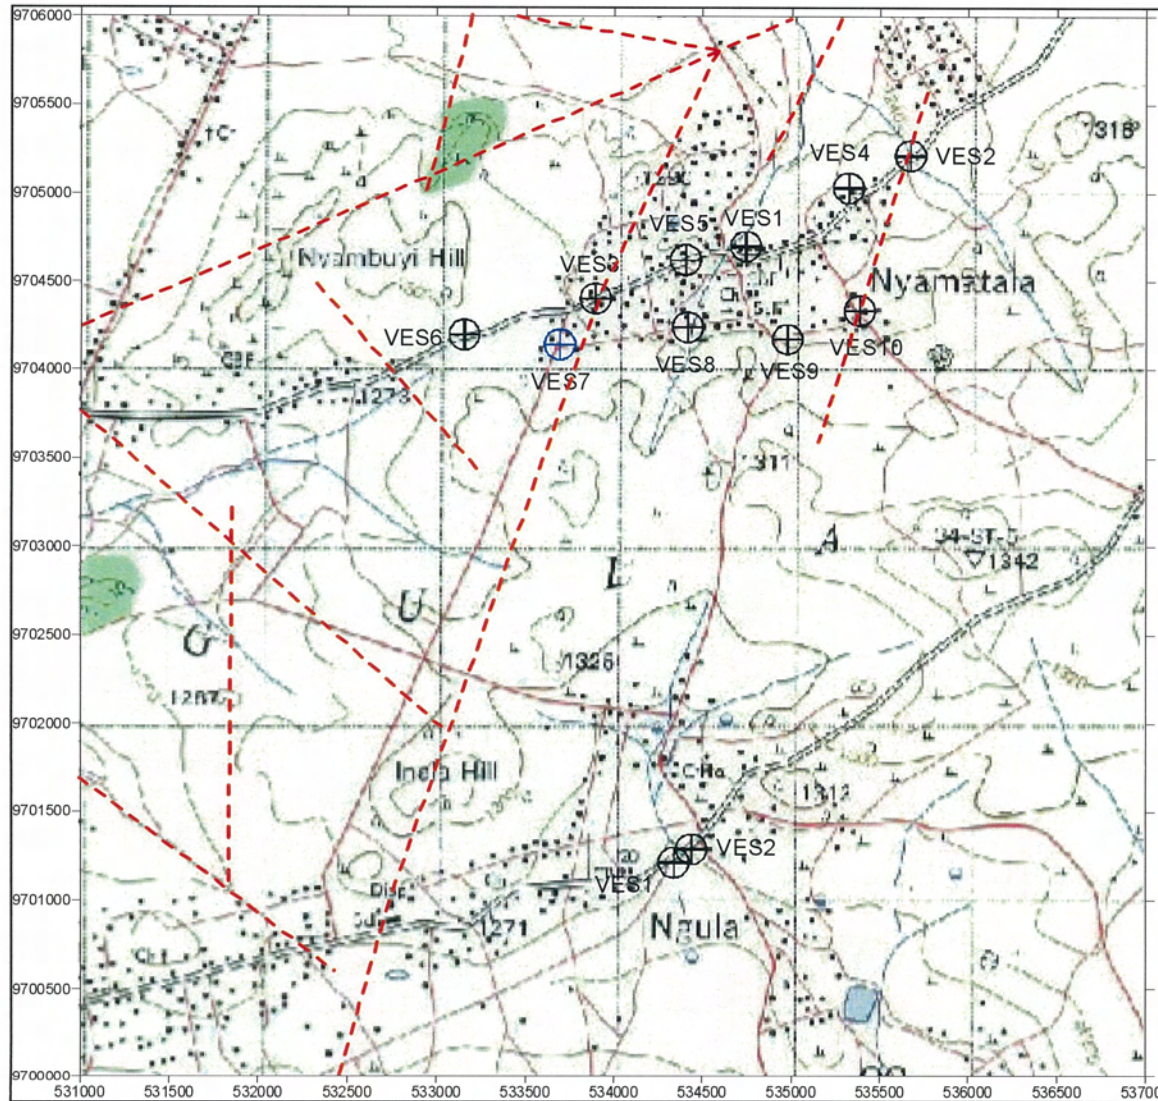

**MWANZA REGION  
KWIMBA DISTRICT  
NDAMHI VILLAGE  
DISTRICT No.51**

**The Republic of Tanzania**

*Mwanza Region*

Series: Y742  
Sheet: 48/1

<sup>521</sup>  
+ : Village Location & ID

**MWANZA REGION**  
**KWIMBA DISTRICT**  
**SANGA VILLAGE**  
**DISTRICT No.55**

**The Republic of Tanzania**

*Mwanza Region*

Series: Y742

Sheet: 48/1

521

**+** : Village Location & ID

**MWANZA REGION**  
**KWIMBA DISTRICT**  
**NGULLA VILLAGE**  
**DISTRICT No.68**

**MWANZA REGION**  
**KWIMBA DISTRICT**  
**NYAMATALA VILLAGE**  
**DISTRICT No.69**

**The Republic of Tanzania**

*Mwanza Region*

Series: Y742  
Sheet: 34/2

521  
+ : Village Location & ID