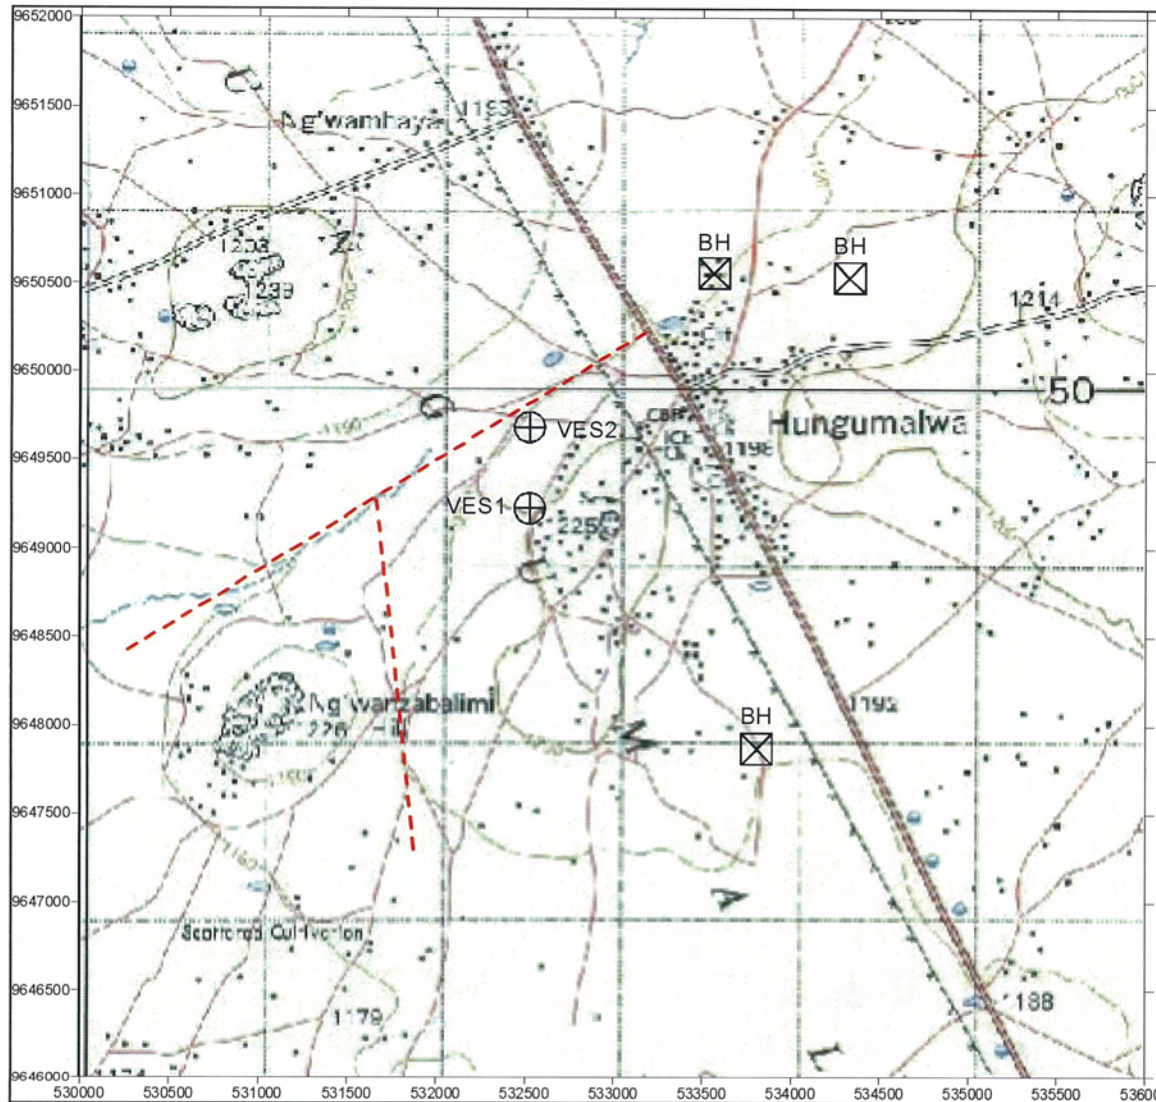

MWANZA REGION
SENGEREMA DISTRICT
NYANCHENCHE VILLAGE
DISTRICT No.96

The Republic of Tanzania

Mwanza Region

Series: Y742
Sheet: 33/3

521
+ : Village Location & ID

MWANZA REGION
SENGEREMA DISTRICT
ISEGENG'HE VILLAGE
DISTRICT No.115

The Republic of Tanzania

Mwanza Region

Series: Y742
Sheet: 20/4

521
+ : Village Location & ID

**MWANZA REGION
KWIMBA DISTRICT
HUNGUMALWA VILLAGE
DISTRICT No.22**

The Republic of Tanzania

Mwanza Region

Series: Y742

Sheet: 48/2

521
+ : Village Location & ID