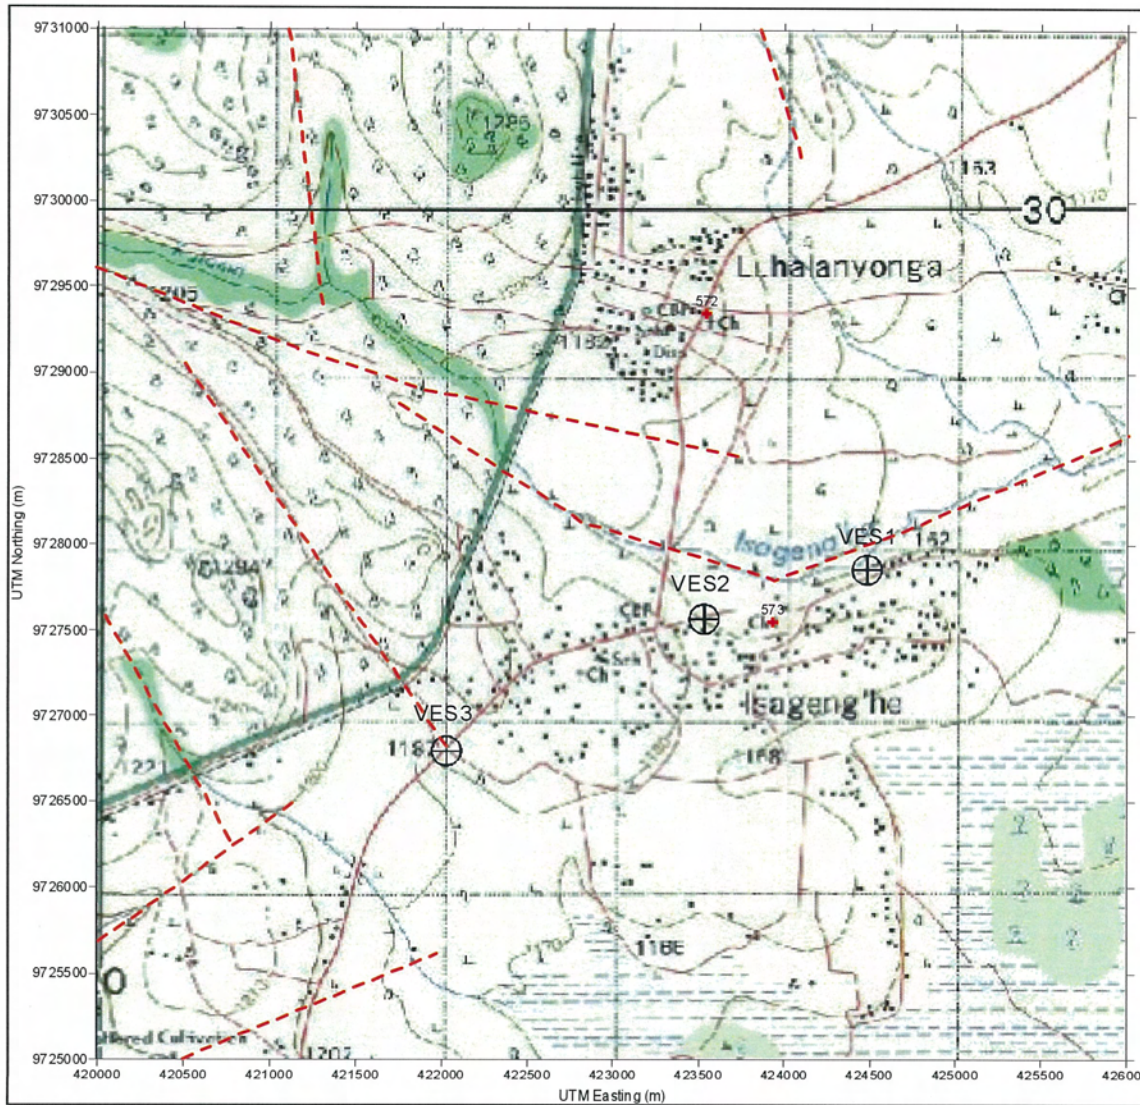

MWANZA REGION
SENGEREMA DISTRICT
NYANCHENCHE VILLAGE
DISTRICT No.96

The Republic of Tanzania

Mwanza Region

Series: Y742
Sheet: 33/3

521
+ : Village Location & ID

MWANZA REGION
SENGEREMA DISTRICT
ISEGENG'HE VILLAGE
DISTRICT No.115

The Republic of Tanzania

Mwanza Region

Series: Y742
Sheet: 20/4

521
+ : Village Location & ID

**MWANZA REGION
KWIMBA DISTRICT
HUNGUMALWA VILLAGE
DISTRICT No.22**

The Republic of Tanzania

Mwanza Region

Series: Y742

Sheet: 48/2

521
+ : Village Location & ID