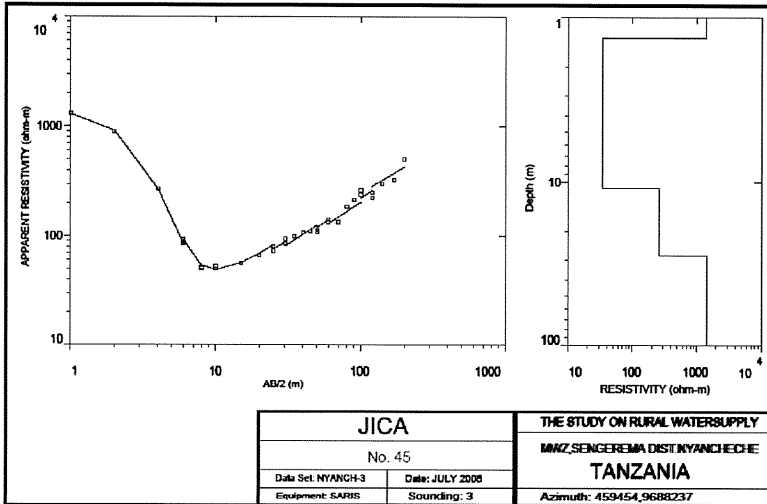

MWANZA REGION
SENGEREMA DISTRICT
NYANCHENCHE VILLAGE
DISTRICT No.96

The Republic of Tanzania

Mwanza Region

Series: Y742
Sheet: 33/3

521
+ : Village Location & ID

MWANZA REGION
SENGEREMA DISTRICT
ISEGENG'HE VILLAGE
DISTRICT No.115