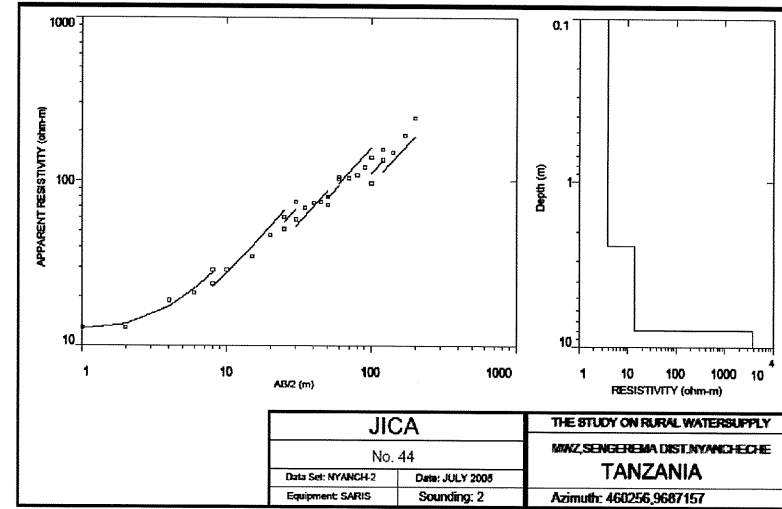

MWANZA REGION
SENGEREMA DISTRICT
NYANCHENCHE VILLAGE
DISTRICT No.96

The Republic of Tanzania

Mwanza Region

Series: Y742
Sheet: 33/3

521
+ : Village Location & ID

MWANZA REGION
SENGEREMA DISTRICT
ISEGENG'HE VILLAGE
DISTRICT No.115