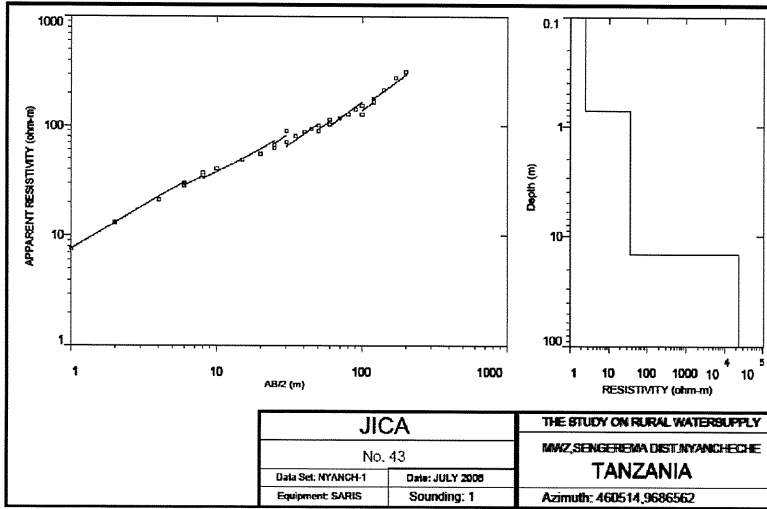

MWANZA REGION
SENGEREMA DISTRICT
NYANCHENCHE VILLAGE
DISTRICT No.96

The Republic of Tanzania

Mwanza Region

Series: Y742
Sheet: 33/3

521
+ : Village Location & ID

MWANZA REGION
SENGEREMA DISTRICT
ISEGENG'HE VILLAGE
DISTRICT No.115