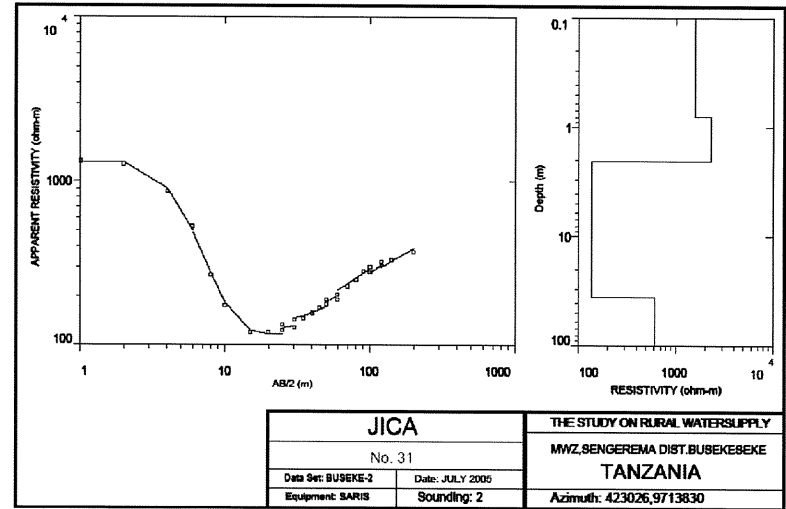

MWANZA REGION
SENGEREMA DISTRICT
BUSEKESEKE VILLAGE
DISTRICT No.83

The Republic of Tanzania

Mwanza Region

Series: Y742

Sheet: 32/2

⁵²¹
+ : Village Location & ID

MWANZA REGION
SENGEREMA DISTRICT
MAGULUKENDA VILLAGE
DISTRICT No.86

The Republic of Tanzania

Mwanza Region

Series: Y742
Sheet: 32/2

521
+ : Village Location & ID