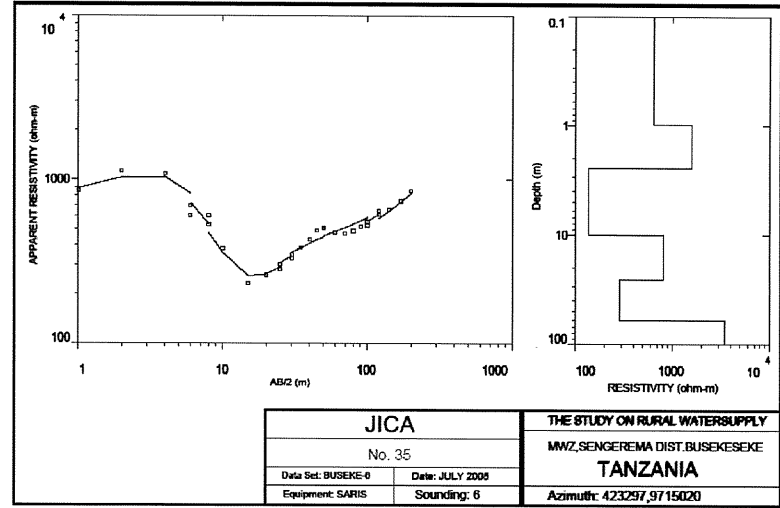

MWANZA REGION
SENGEREMA DISTRICT
BUSEKESEKE VILLAGE
DISTRICT No.83

The Republic of Tanzania

Mwanza Region

Series: Y742

Sheet: 32/2

⁵²¹
+ : Village Location & ID

MWANZA REGION
SENGEREMA DISTRICT
MAGULUKENDA VILLAGE
DISTRICT No.86

The Republic of Tanzania

Mwanza Region

Series: Y742
Sheet: 32/2

521
+ : Village Location & ID