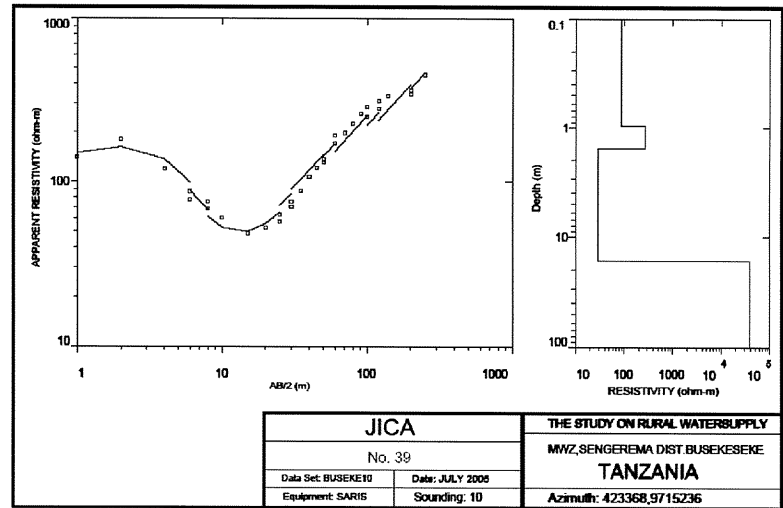

MWANZA REGION
SENGEREMA DISTRICT
BUSEKESEKE VILLAGE
DISTRICT No.83

The Republic of Tanzania

Mwanza Region

Series: Y742

Sheet: 32/2

⁵²¹
+ : Village Location & ID

MWANZA REGION
SENGEREMA DISTRICT
MAGULUKENDA VILLAGE
DISTRICT No.86

The Republic of Tanzania

Mwanza Region

Series: Y742
Sheet: 32/2

521
+ : Village Location & ID