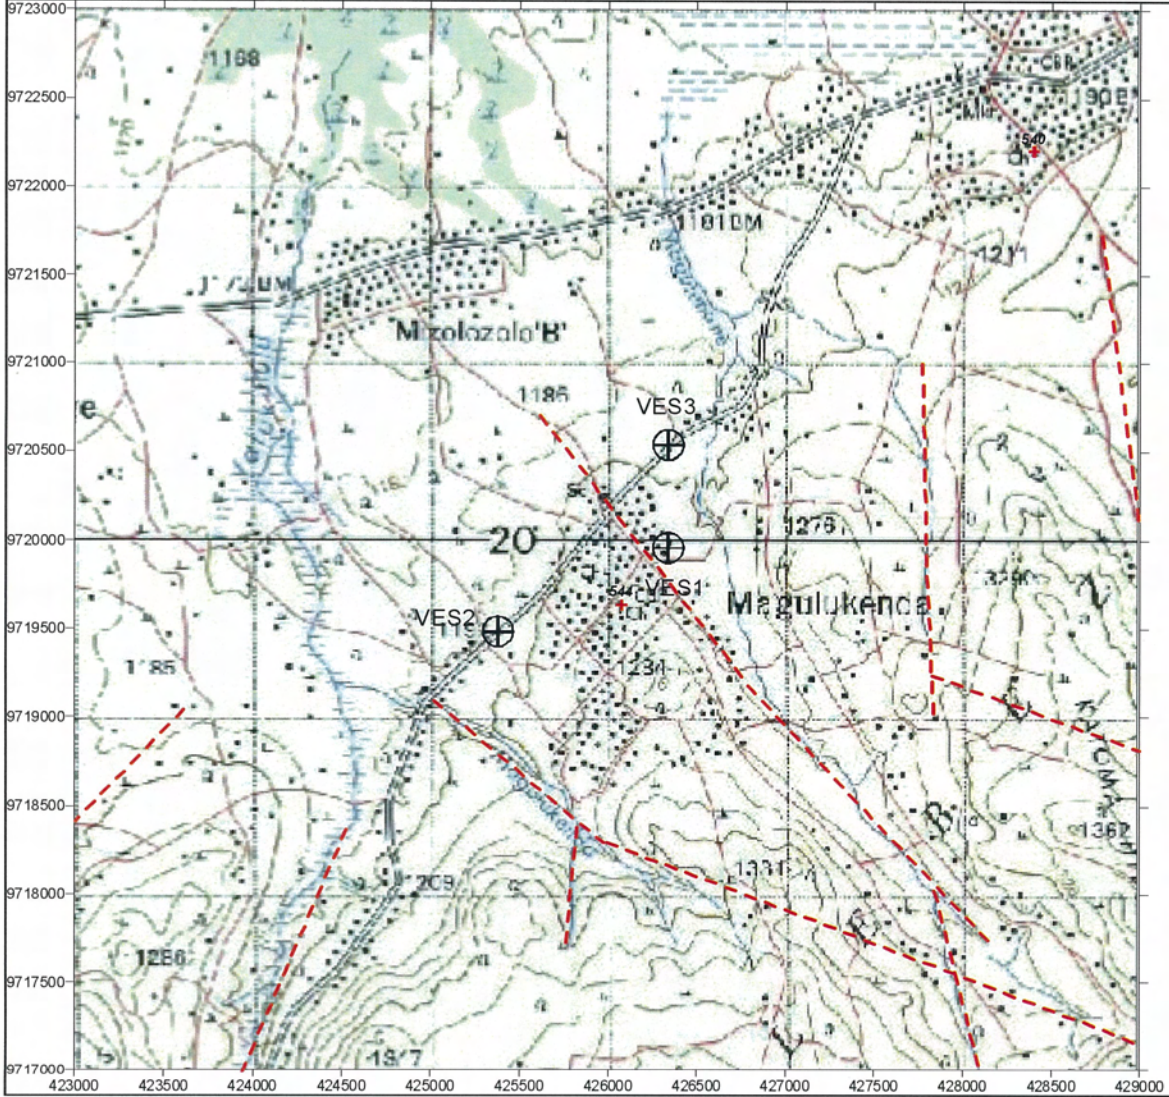

MWANZA REGION
SENGEREMA DISTRICT
BUSEKESEKE VILLAGE
DISTRICT No.83

The Republic of Tanzania

Mwanza Region

Series: Y742

Sheet: 32/2

⁵²¹
+ : Village Location & ID

MWANZA REGION
SENGEREMA DISTRICT
MAGULUKENDA VILLAGE
DISTRICT No.86

The Republic of Tanzania

Mwanza Region

Series: Y742
Sheet: 32/2

521
+ : Village Location & ID