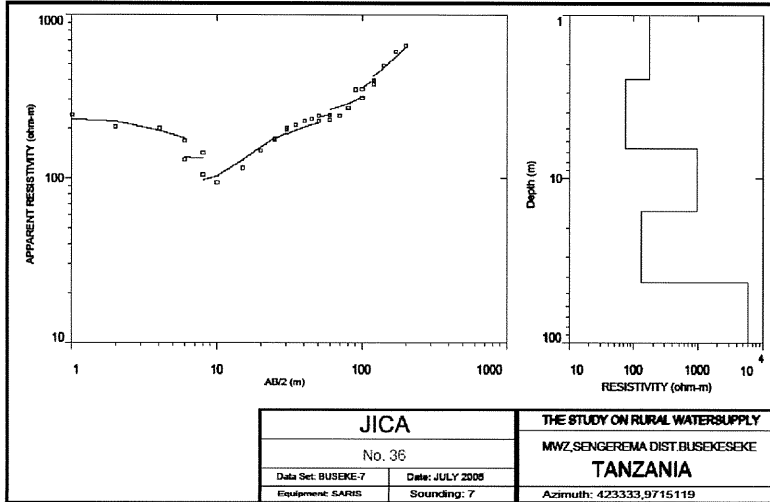

MWANZA REGION
SENGEREMA DISTRICT
BUSEKESEKE VILLAGE
DISTRICT No.83

The Republic of Tanzania

Mwanza Region

Series: Y742

Sheet: 32/2

⁵²¹
+ : Village Location & ID

MWANZA REGION
SENGEREMA DISTRICT
MAGULUKENDA VILLAGE
DISTRICT No.86

The Republic of Tanzania

Mwanza Region

Series: Y742
Sheet: 32/2

521
+ : Village Location & ID