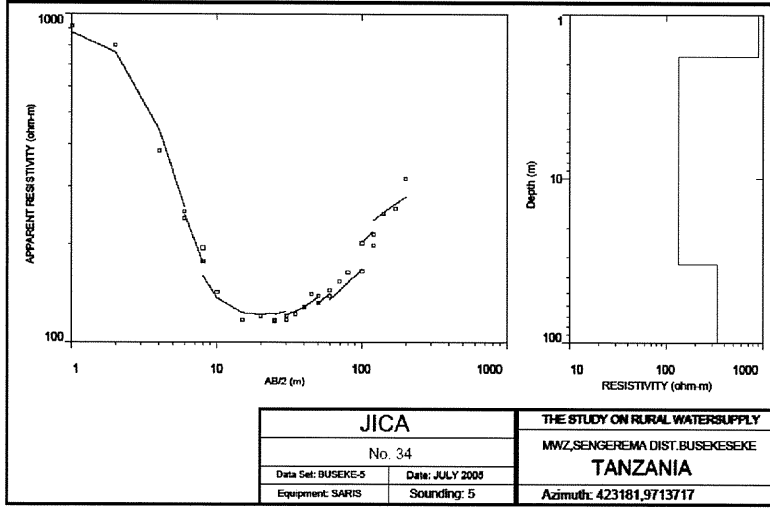

MWANZA REGION
SENGEREMA DISTRICT
BUSEKESEKE VILLAGE
DISTRICT No.83

The Republic of Tanzania

Mwanza Region

Series: Y742

Sheet: 32/2

⁵²¹
+ : Village Location & ID

MWANZA REGION
SENGEREMA DISTRICT
MAGULUKENDA VILLAGE
DISTRICT No.86