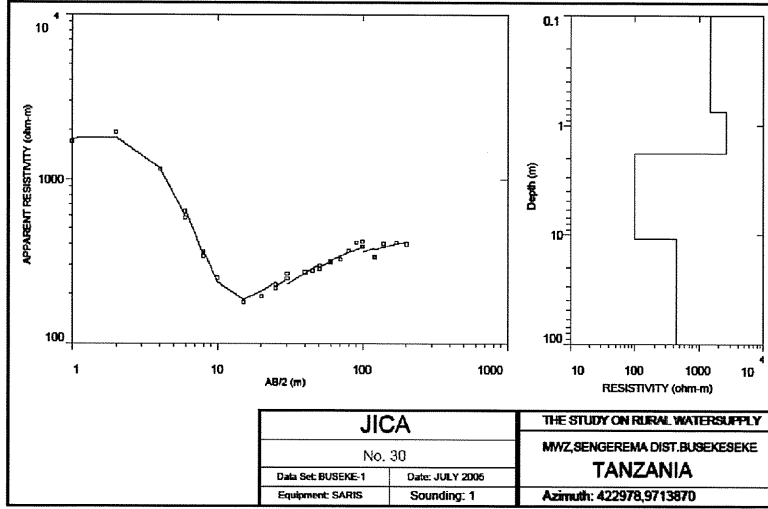

MWANZA REGION
SENGEREMA DISTRICT
BUSEKESEKE VILLAGE
DISTRICT No.83

The Republic of Tanzania

Mwanza Region

Series: Y742

Sheet: 32/2

⁵²¹
+ : Village Location & ID

MWANZA REGION
SENGEREMA DISTRICT
MAGULUKENDA VILLAGE
DISTRICT No.86

The Republic of Tanzania

Mwanza Region

Series: Y742
Sheet: 32/2

521
+ : Village Location & ID