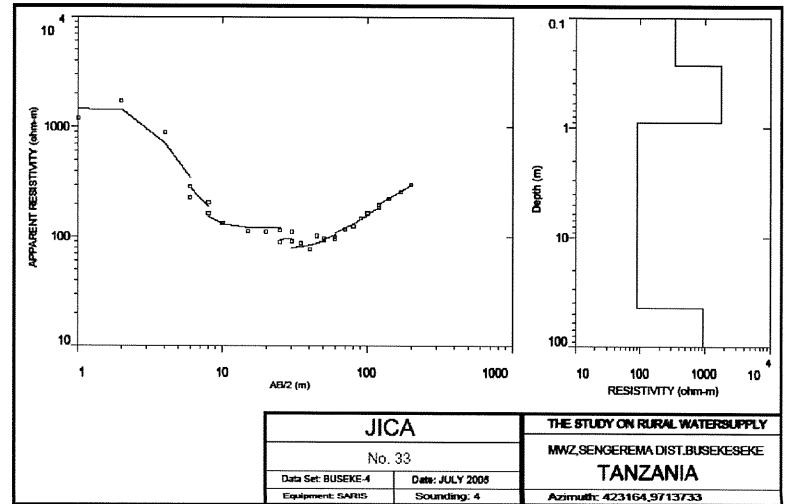

MWANZA REGION
SENGEREMA DISTRICT
BUSEKESEKE VILLAGE
DISTRICT No.83

The Republic of Tanzania

Mwanza Region

Series: Y742

Sheet: 32/2

⁵²¹
+ : Village Location & ID

MWANZA REGION
SENGEREMA DISTRICT
MAGULUKENDA VILLAGE
DISTRICT No.86

The Republic of Tanzania

Mwanza Region

Series: Y742
Sheet: 32/2

521
+ : Village Location & ID