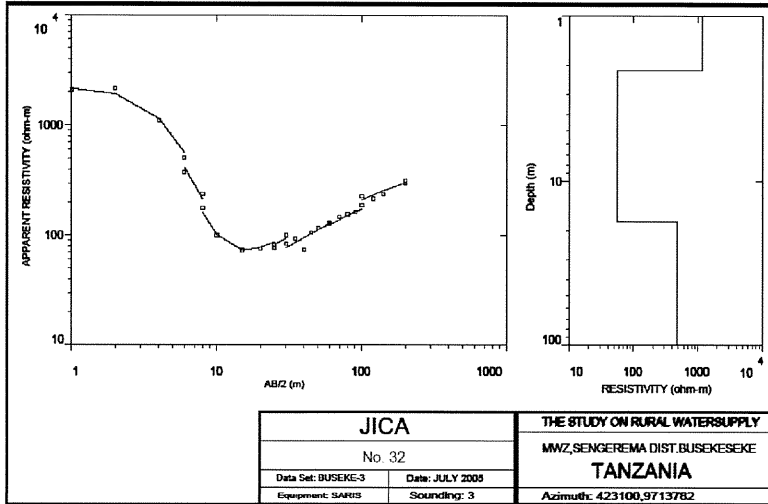

MWANZA REGION
SENGEREMA DISTRICT
BUSEKESEKE VILLAGE
DISTRICT No.83

The Republic of Tanzania

Mwanza Region

Series: Y742

Sheet: 32/2

⁵²¹
+ : Village Location & ID

MWANZA REGION
SENGEREMA DISTRICT
MAGULUKENDA VILLAGE
DISTRICT No.86

The Republic of Tanzania

Mwanza Region

Series: Y742
Sheet: 32/2

521
+ : Village Location & ID