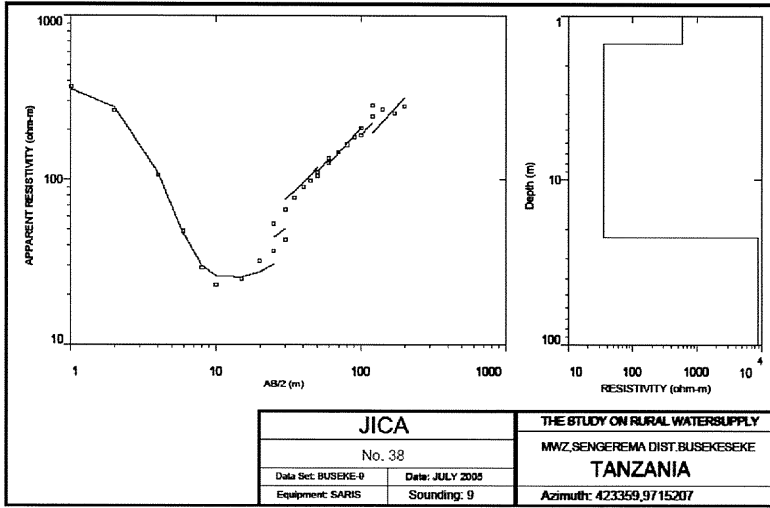

MWANZA REGION
SENGEREMA DISTRICT
BUSEKESEKE VILLAGE
DISTRICT No.83

The Republic of Tanzania

Mwanza Region

Series: Y742

Sheet: 32/2

⁵²¹
+ : Village Location & ID

MWANZA REGION
SENGEREMA DISTRICT
MAGULUKENDA VILLAGE
DISTRICT No.86

The Republic of Tanzania

Mwanza Region

Series: Y742
Sheet: 32/2

521
+ : Village Location & ID