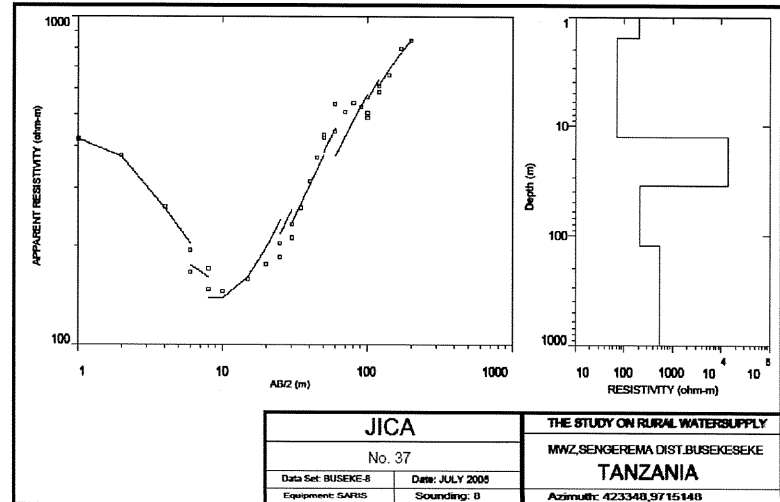

MWANZA REGION
SENGEREMA DISTRICT
BUSEKESEKE VILLAGE
DISTRICT No.83

The Republic of Tanzania

Mwanza Region

Series: Y742

Sheet: 32/2

⁵²¹
+ : Village Location & ID

MWANZA REGION
SENGEREMA DISTRICT
MAGULUKENDA VILLAGE
DISTRICT No.86

The Republic of Tanzania

Mwanza Region

Series: Y742
Sheet: 32/2

521
+ : Village Location & ID