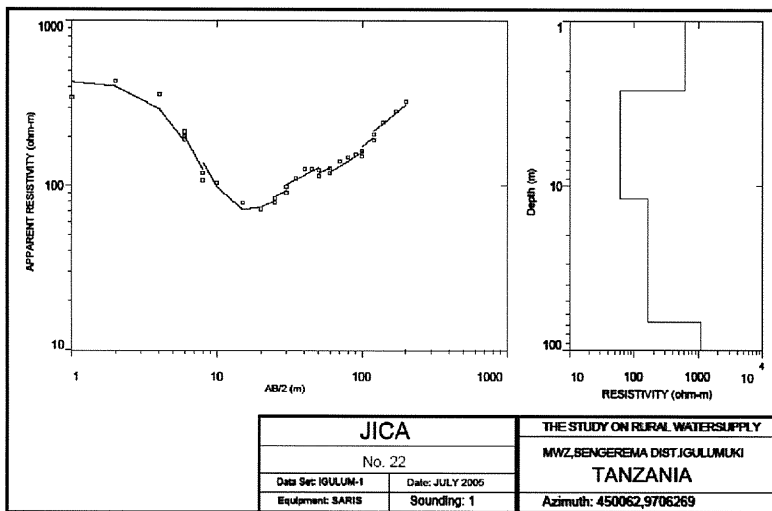

MWANZA REGION
SENGEREMA DISTRICT
IGULUMUKI VILLAGE
DISTRICT No.10

The Republic of Tanzania

Mwanza Region

Series: Y742
Sheet: 33/1

521
+ : Village Location & ID

MWANZA REGION
SENGEREMA DISTRICT
BITOTO VILLAGE
DISTRICT No.71