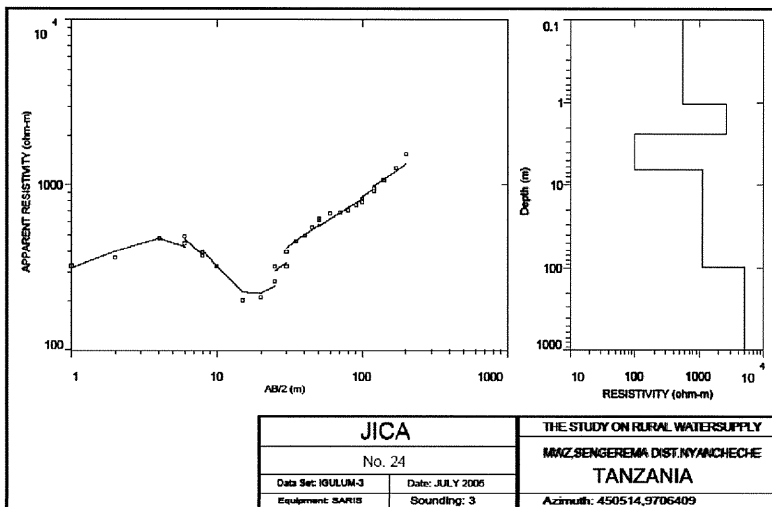

MWANZA REGION
SENGEREMA DISTRICT
IGULUMUKI VILLAGE
DISTRICT No.10

The Republic of Tanzania

Mwanza Region

Series: Y742
Sheet: 33/1

521
+ : Village Location & ID

MWANZA REGION
SENGEREMA DISTRICT
BITOTO VILLAGE
DISTRICT No.71

The Republic of Tanzania

Mwanza Region

Series: Y742
Sheet: 33/4

521
+ : Village Location & ID

MWANZA REGION
SENGEREMA DISTRICT
MIGUKULAMA VILLAGE
DISTRICT No.76

The Republic of Tanzania

Mwanza Region

Series: Y742