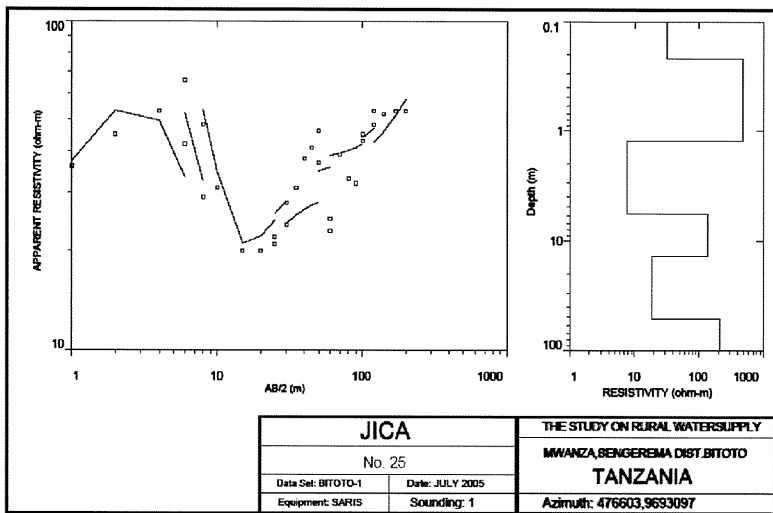

MWANZA REGION
SENGEREMA DISTRICT
IGULUMUKI VILLAGE
DISTRICT No.10

The Republic of Tanzania

Mwanza Region

Series: Y742
Sheet: 33/1

521
+ : Village Location & ID

MWANZA REGION
SENGEREMA DISTRICT
BITOTO VILLAGE
DISTRICT No.71

The Republic of Tanzania

Mwanza Region

Series: Y742
Sheet: 33/4

521
+ : Village Location & ID

MWANZA REGION
SENGEREMA DISTRICT
MIGUKULAMA VILLAGE
DISTRICT No.76

The Republic of Tanzania

Mwanza Region

Series: Y742