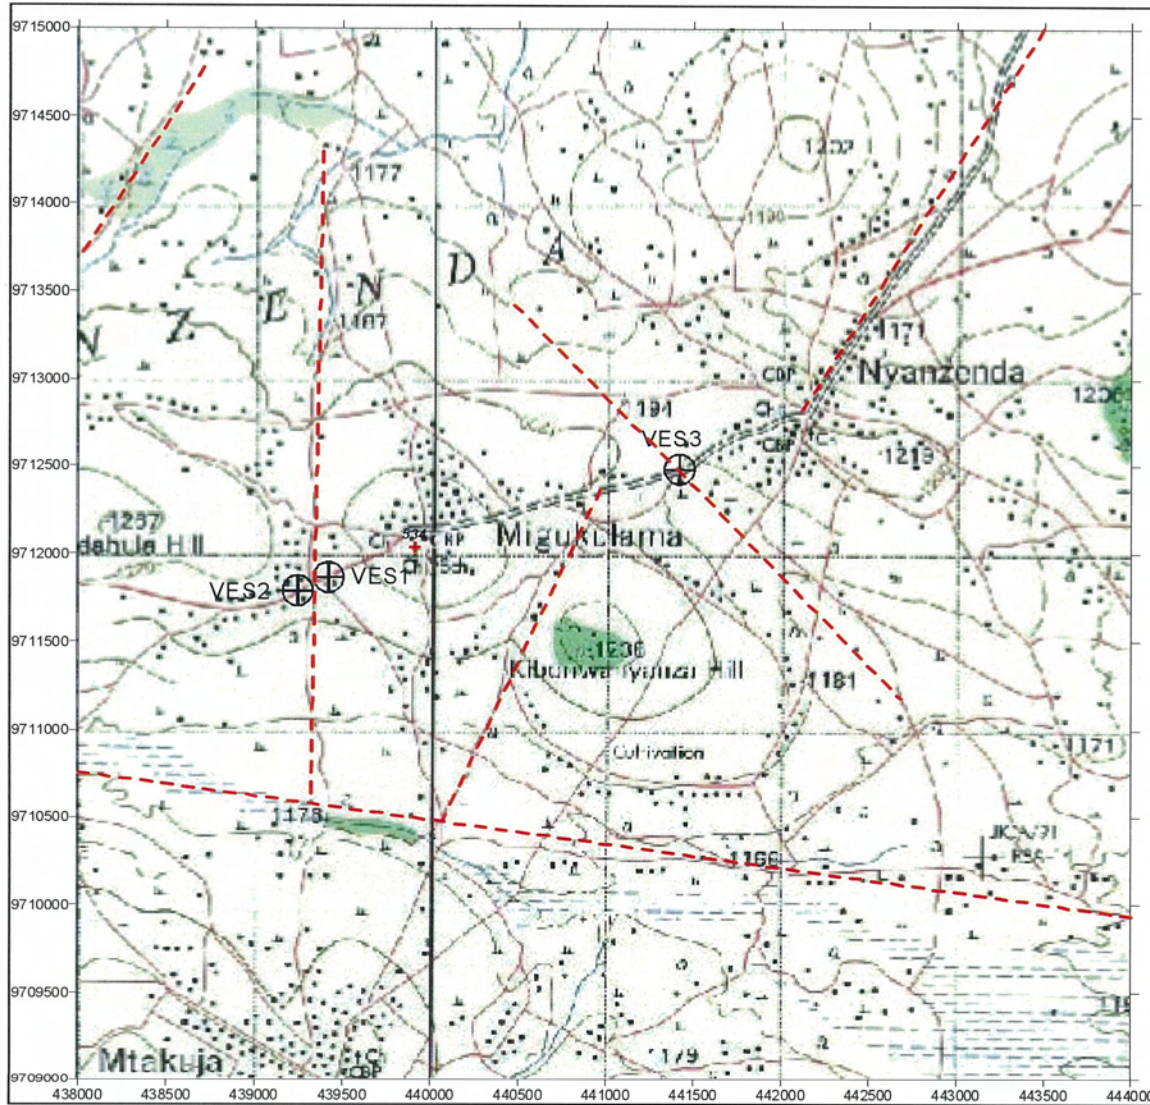

MWANZA REGION
SENGEREMA DISTRICT
IGULUMUKI VILLAGE
DISTRICT No.10

The Republic of Tanzania

Mwanza Region

Series: Y742
Sheet: 33/1

521
+ : Village Location & ID

MWANZA REGION
SENGEREMA DISTRICT
BITOTO VILLAGE
DISTRICT No.71

The Republic of Tanzania

Mwanza Region

Series: Y742
Sheet: 33/4

521
+ : Village Location & ID

MWANZA REGION
SENGEREMA DISTRICT
MIGUKULAMA VILLAGE
DISTRICT No.76

The Republic of Tanzania

Mwanza Region

Series: Y742

Sheet: 32/2

⁵²¹
+ : Village Location & ID