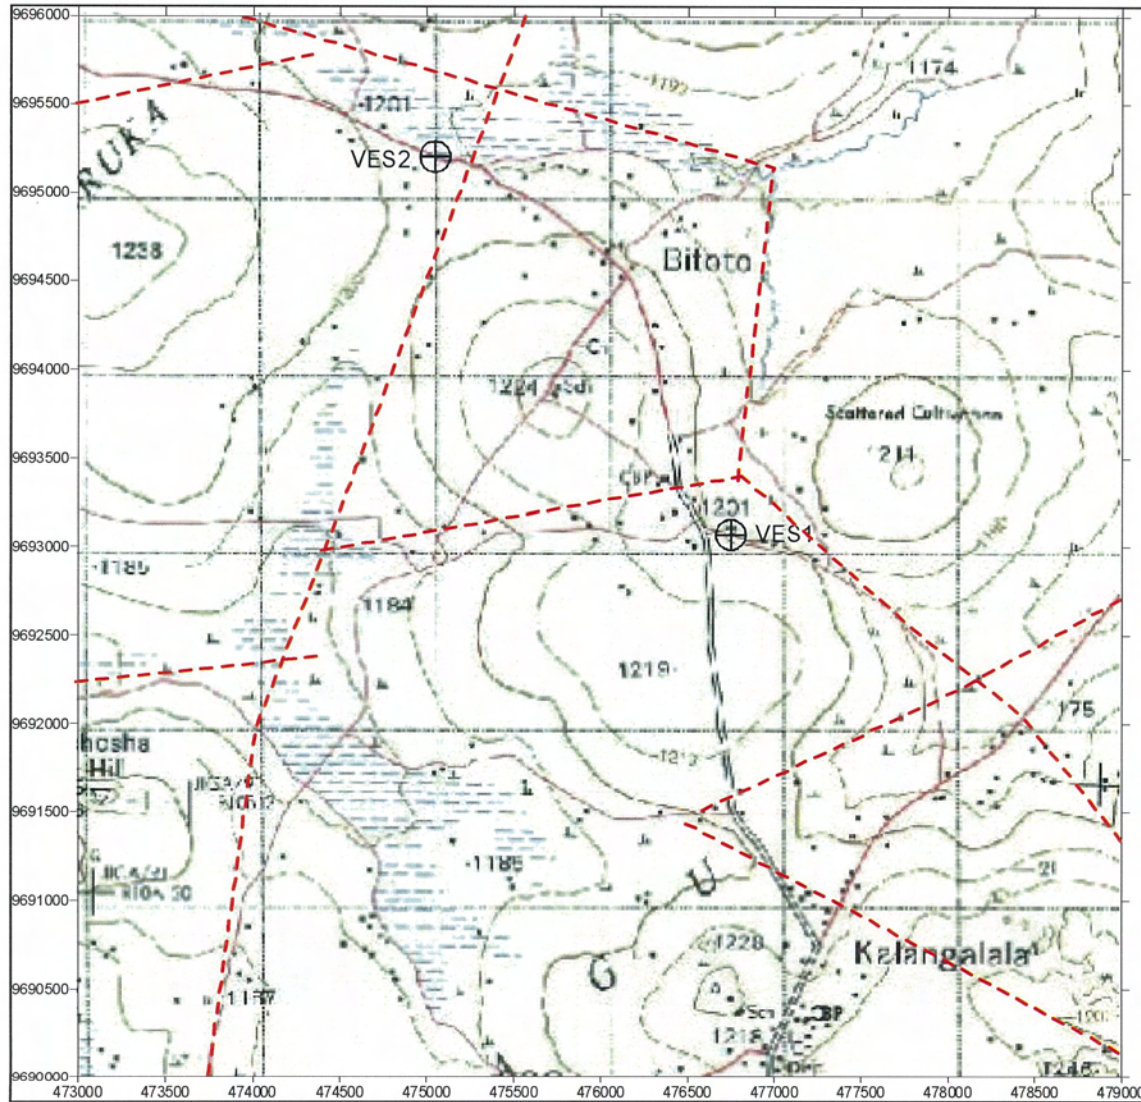

MWANZA REGION
SENGEREMA DISTRICT
IGULUMUKI VILLAGE
DISTRICT No.10

The Republic of Tanzania

Mwanza Region

Series: Y742
Sheet: 33/1

521
+ : Village Location & ID

MWANZA REGION
SENGEREMA DISTRICT
BITOTO VILLAGE
DISTRICT No.71

The Republic of Tanzania

Mwanza Region

Series: Y742
Sheet: 33/4

521
+ : Village Location & ID

MWANZA REGION
SENGEREMA DISTRICT
MIGUKULAMA VILLAGE
DISTRICT No.76

The Republic of Tanzania

Mwanza Region

Series: Y742

Sheet: 32/2

⁵²¹
+ : Village Location & ID