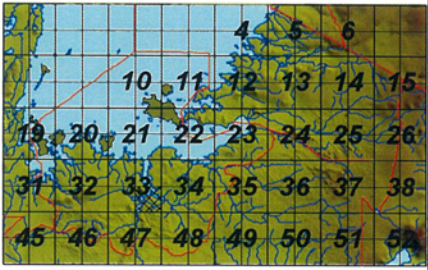

MWANZA REGION
SENGEREMA DISTRICT
IGULUMUKI VILLAGE
DISTRICT No.10

The Republic of Tanzania

Mwanza Region

Series: Y742
Sheet: 33/1

521
+ : Village Location & ID

MWANZA REGION
SENGEREMA DISTRICT
BITOTO VILLAGE
DISTRICT No.71

The Republic of Tanzania

Mwanza Region

Series: Y742
Sheet: 33/4

521
+ : Village Location & ID

MWANZA REGION
SENGEREMA DISTRICT
MIGUKULAMA VILLAGE
DISTRICT No.76

The Republic of Tanzania

Mwanza Region

Series: Y742