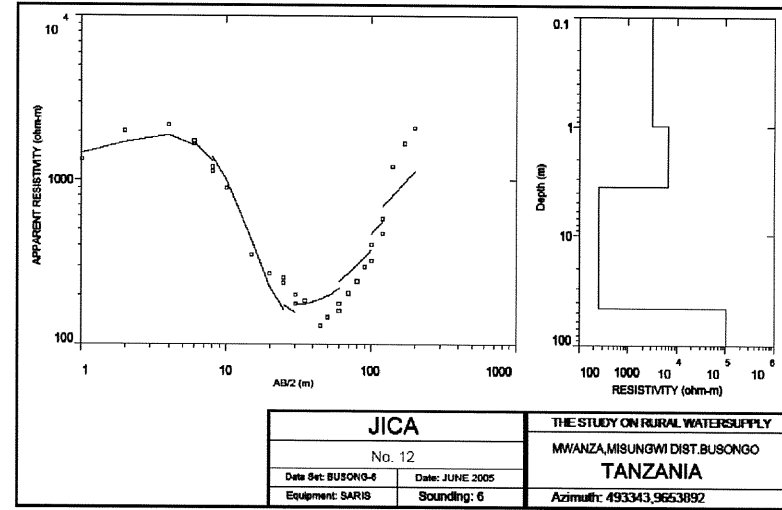

**MWANZA REGION**  
**MISUNGWI DISTRICT**  
**BUSONGO VILLAGE**  
**DISTRICT No.25**

**The Republic of Tanzania**

*Mwanza Region*

Series: Y742  
 Sheet: 4712

521  
 + : Village Location & ID

**MWANZA REGION  
MISUNGWI DISTRICT  
ISENENGEJA VILLAGE  
DISTRICT No.26**

*Mwanza Region*

Series: Y742  
Sheet: 33/4  
1:100,000

521  
+ : Village Location & ID