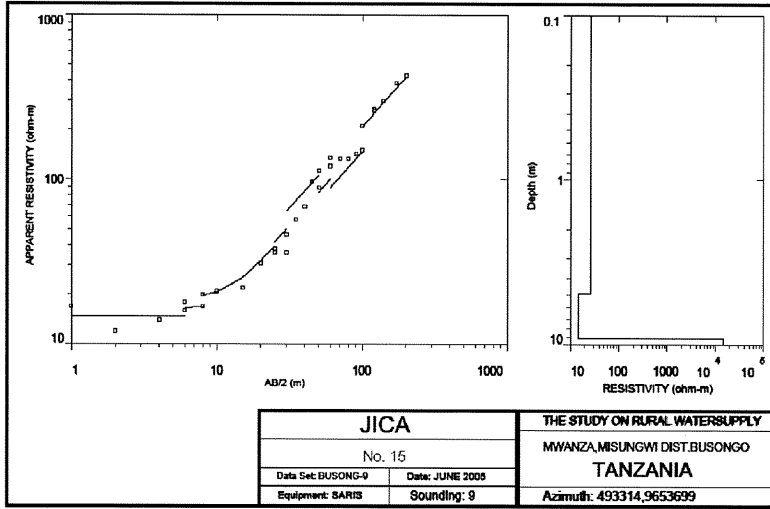

**MWANZA REGION**  
**MISUNGWI DISTRICT**  
**BUSONGO VILLAGE**  
**DISTRICT No.25**

**The Republic of Tanzania**

*Mwanza Region*

Series: Y742  
 Sheet: 4712

521  
 + : Village Location & ID

**MWANZA REGION  
MISUNGWI DISTRICT  
ISENENGEJA VILLAGE  
DISTRICT No.26**

*Mwanza Region*

Series: Y742  
Sheet: 33/4  
1:100,000

521  
+ : Village Location & ID