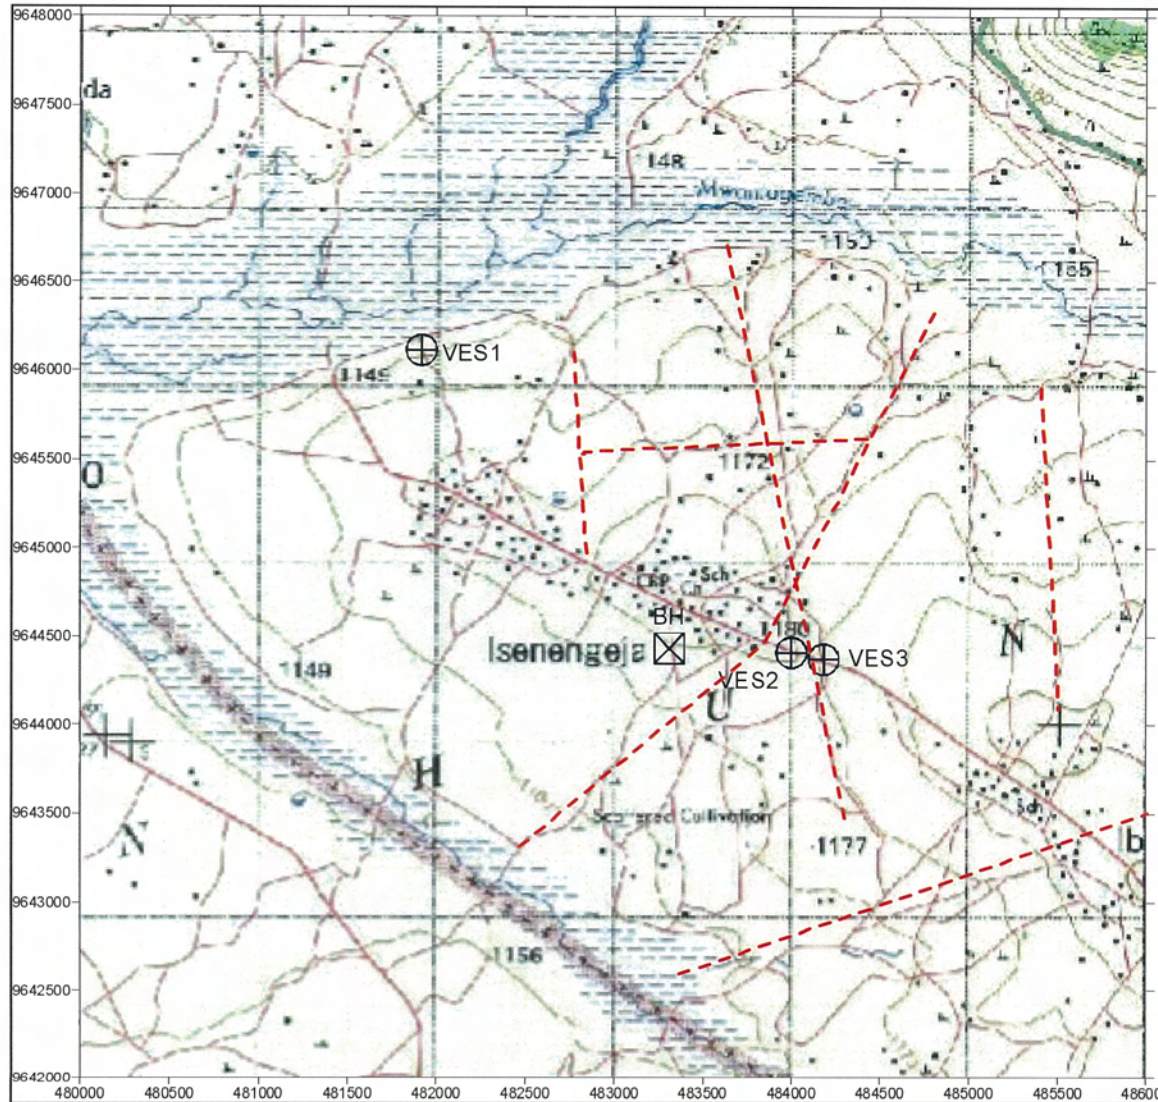

**MWANZA REGION**  
**MISUNGWI DISTRICT**  
**BUSONGO VILLAGE**  
**DISTRICT No.25**

**The Republic of Tanzania**

*Mwanza Region*

Series: Y742  
 Sheet: 4712

521  
 + : Village Location & ID

**MWANZA REGION  
MISUNGWI DISTRICT  
ISENENGEJA VILLAGE  
DISTRICT No.26**

**The Republic of Tanzania**

*Mwanza Region*

Series: Y742  
Sheet: 47/2

<sup>521</sup>  
+ : Village Location & ID

**MWANZA REGION  
MISUNGUWI DISTRICT  
NGAYA VILLAGE  
DISTRICT No.28**

**The Republic of Tanzania**

*Mwanza Region*

Series: Y742  
Sheet: 33/4  
1:100,000

521  
+ : Village Location & ID