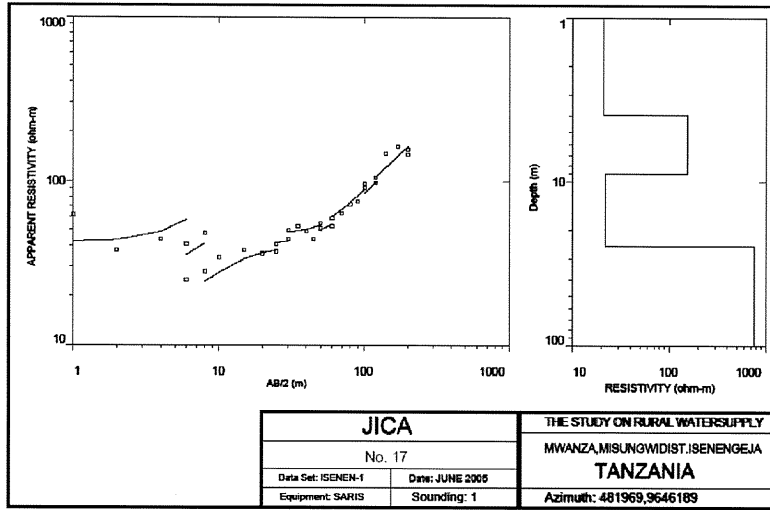

**MWANZA REGION**  
**MISUNGWI DISTRICT**  
**BUSONGO VILLAGE**  
**DISTRICT No.25**

**The Republic of Tanzania**

*Mwanza Region*

Series: Y742  
 Sheet: 4712

521  
 + : Village Location & ID

**MWANZA REGION  
MISUNGWI DISTRICT  
ISENENGEJA VILLAGE  
DISTRICT No.26**

**The Republic of Tanzania**

*Mwanza Region*

Series: Y742  
Sheet: 47/2

<sup>521</sup>  
+ : Village Location & ID

**MWANZA REGION  
MISUNGUWI DISTRICT  
NGAYA VILLAGE  
DISTRICT No.28**

**The Republic of Tanzania**

*Mwanza Region*

Series: Y742  
Sheet: 33/4  
1:100,000

521  
+ : Village Location & ID