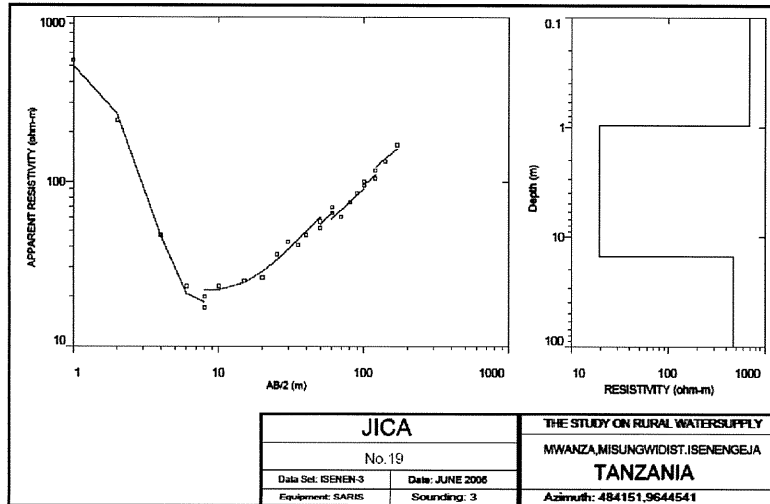

**MWANZA REGION**  
**MISUNGWI DISTRICT**  
**BUSONGO VILLAGE**  
**DISTRICT No.25**

**The Republic of Tanzania**

*Mwanza Region*

Series: Y742  
 Sheet: 4712

521  
 + : Village Location & ID

**MWANZA REGION  
MISUNGWI DISTRICT  
ISENENGEJA VILLAGE  
DISTRICT No.26**

**The Republic of Tanzania**

*Mwanza Region*

Series: Y742  
Sheet: 47/2

<sup>521</sup>  
+ : Village Location & ID

**MWANZA REGION  
MISUNGUWI DISTRICT  
NGAYA VILLAGE  
DISTRICT No.28**

**The Republic of Tanzania**

*Mwanza Region*

Series: Y742  
Sheet: 33/4  
1:100,000

521  
+ : Village Location & ID