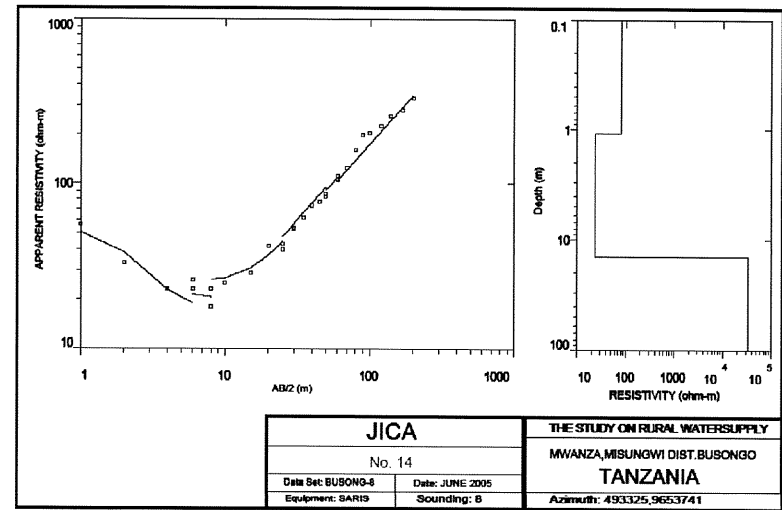

**MWANZA REGION**  
**MISUNGWI DISTRICT**  
**BUSONGO VILLAGE**  
**DISTRICT No.25**

**The Republic of Tanzania**

*Mwanza Region*

Series: Y742  
 Sheet: 4712

521  
 + : Village Location & ID

**MWANZA REGION  
MISUNGWI DISTRICT  
ISENENGEJA VILLAGE  
DISTRICT No.26**

**The Republic of Tanzania**

*Mwanza Region*

Series: Y742  
Sheet: 47/2

<sup>521</sup>  
+ : Village Location & ID

**MWANZA REGION  
MISUNGUWI DISTRICT  
NGAYA VILLAGE  
DISTRICT No.28**

**The Republic of Tanzania**

*Mwanza Region*

Series: Y742  
Sheet: 33/4  
1:100,000

521  
+ : Village Location & ID