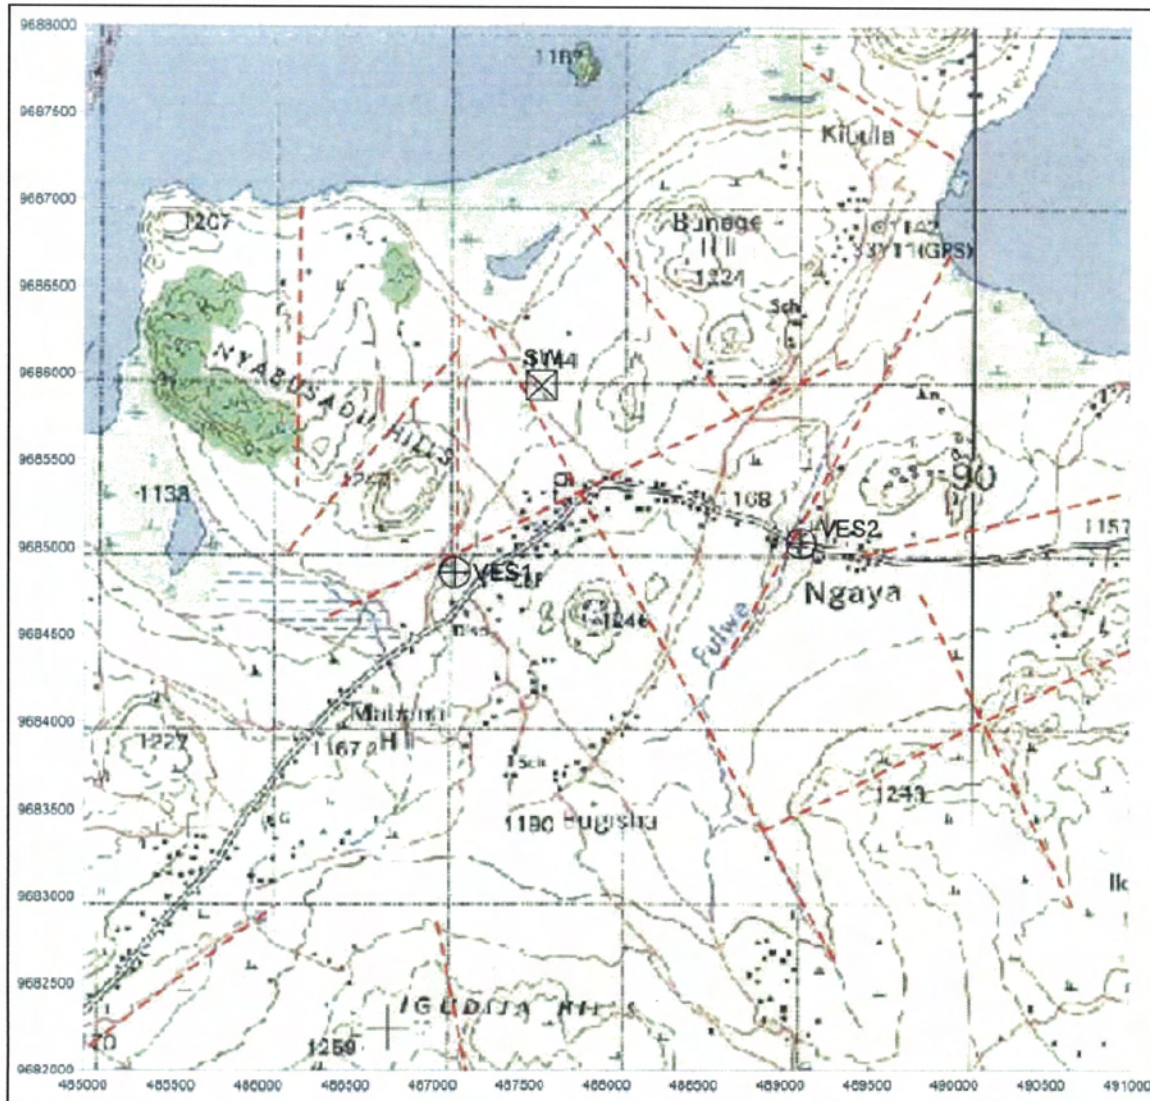

**MWANZA REGION**  
**MISUNGWI DISTRICT**  
**BUSONGO VILLAGE**  
**DISTRICT No.25**

**The Republic of Tanzania**

*Mwanza Region*

Series: Y742  
 Sheet: 4712

521  
 + : Village Location & ID

**MWANZA REGION  
MISUNGWI DISTRICT  
ISENENGEJA VILLAGE  
DISTRICT No.26**

**The Republic of Tanzania**

*Mwanza Region*

Series: Y742  
Sheet: 47/2

<sup>521</sup>  
+ : Village Location & ID

**MWANZA REGION  
MISUNGUWI DISTRICT  
NGAYA VILLAGE  
DISTRICT No.28**

**The Republic of Tanzania**

*Mwanza Region*

Series: Y742  
Sheet: 33/4  
1:100,000

521  
+ : Village Location & ID