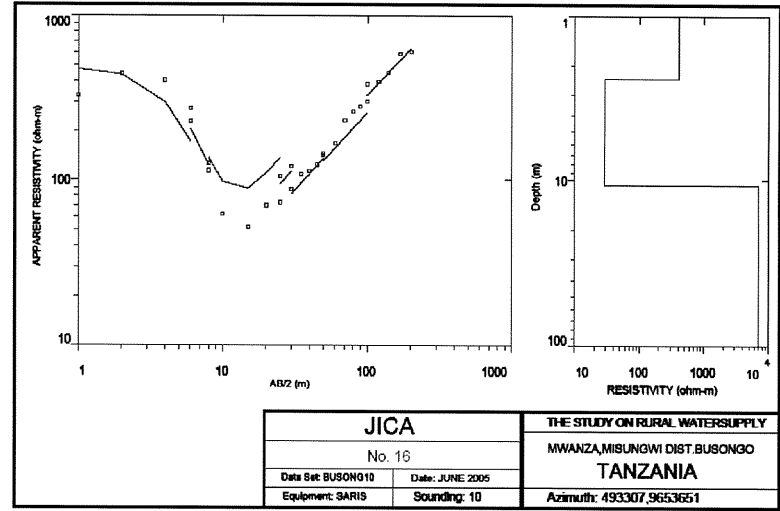

**MWANZA REGION**  
**MISUNGWI DISTRICT**  
**BUSONGO VILLAGE**  
**DISTRICT No.25**

**The Republic of Tanzania**

*Mwanza Region*

Series: Y742  
 Sheet: 4712

521  
 + : Village Location & ID

**MWANZA REGION  
MISUNGWI DISTRICT  
ISENENGEJA VILLAGE  
DISTRICT No.26**

**The Republic of Tanzania**

*Mwanza Region*

Series: Y742  
Sheet: 47/2

<sup>521</sup>  
+ : Village Location & ID

**MWANZA REGION  
MISUNGUWI DISTRICT  
NGAYA VILLAGE  
DISTRICT No.28**

**The Republic of Tanzania**

*Mwanza Region*

Series: Y742  
Sheet: 33/4  
1:100,000

521  
+ : Village Location & ID