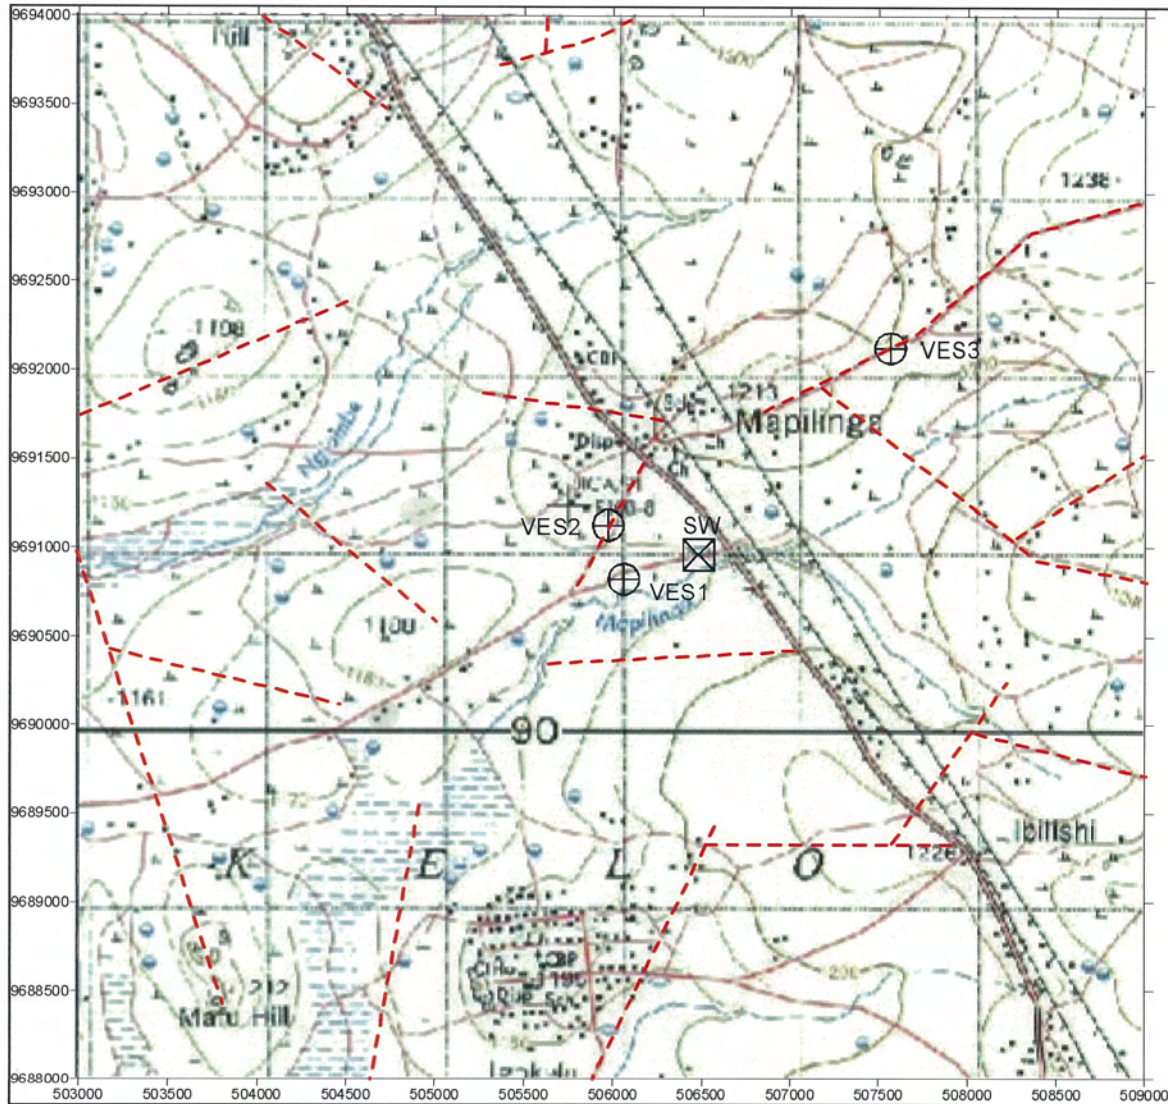

5 Geophysical Prospecting

① Location Map and Resistivity Curve

S-1

**MWANZA REGION
MISUNGWI DISTRICT
MAPILINGA VILLAGE
DISTRICT No.6**

The Republic of Tanzania

Mwanza Region

Series: Y742
Sheet: 34/3

521
+ : Village Location & ID

MWANZA REGION
MISUNGWI DISTRICT
NYAMAINZA VILLAGE
DISTRICT No.24

The Republic of Tanzania

Mwanza Region

Series: Y742

Sheet: 47/2

521
 + : Village Location & ID