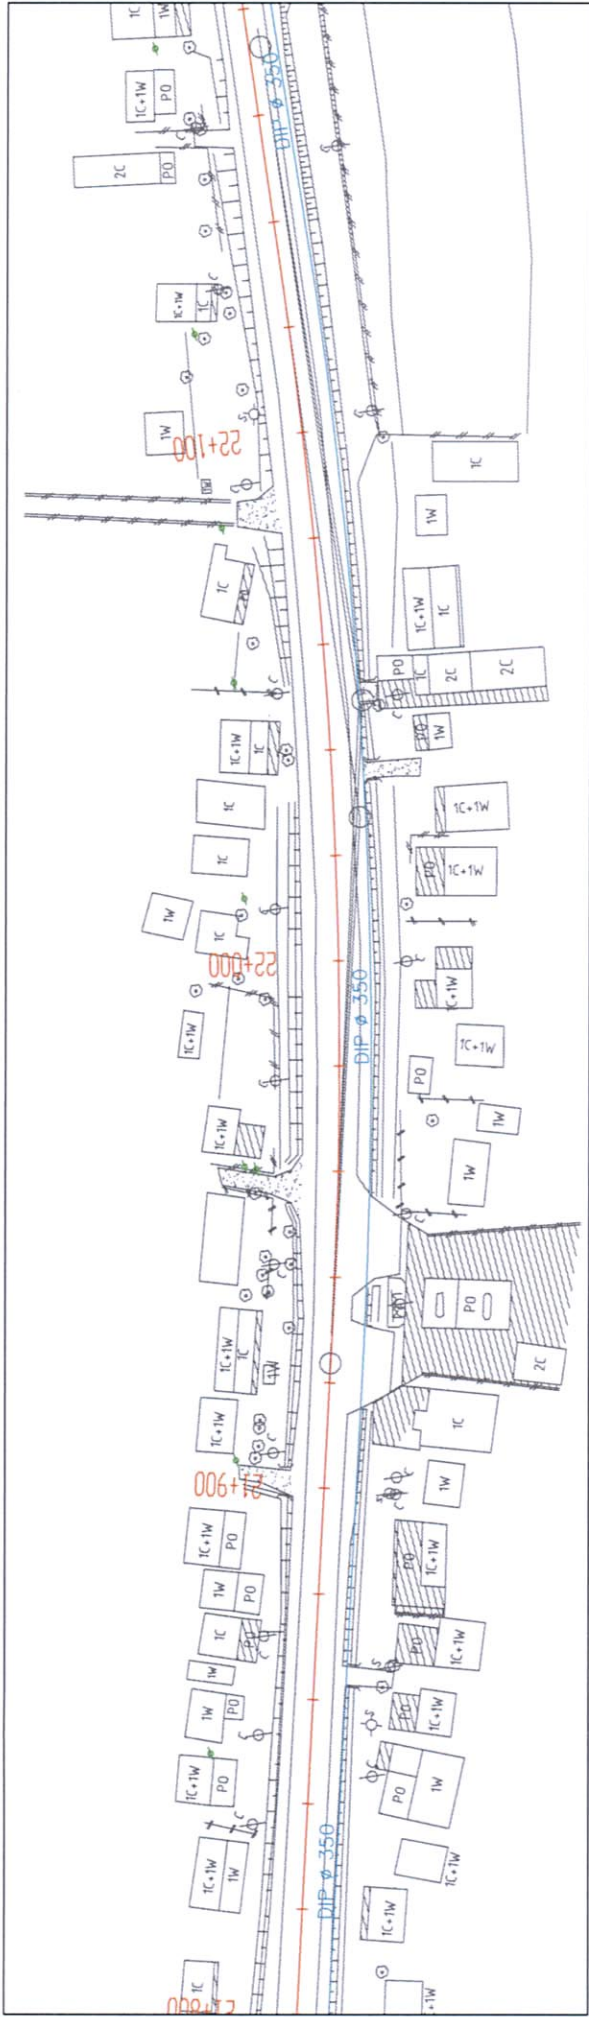

# Location Map of Underground Facilities (Thatkhao ~ Friendship bridge)

WATER PIPE LINE

TELECOM CABLE LINE

# Location Map of Underground Facilities (Thatkhae ~ Friendship bridge)

WATER PIPE LINE

TELECOM CABLE LINE