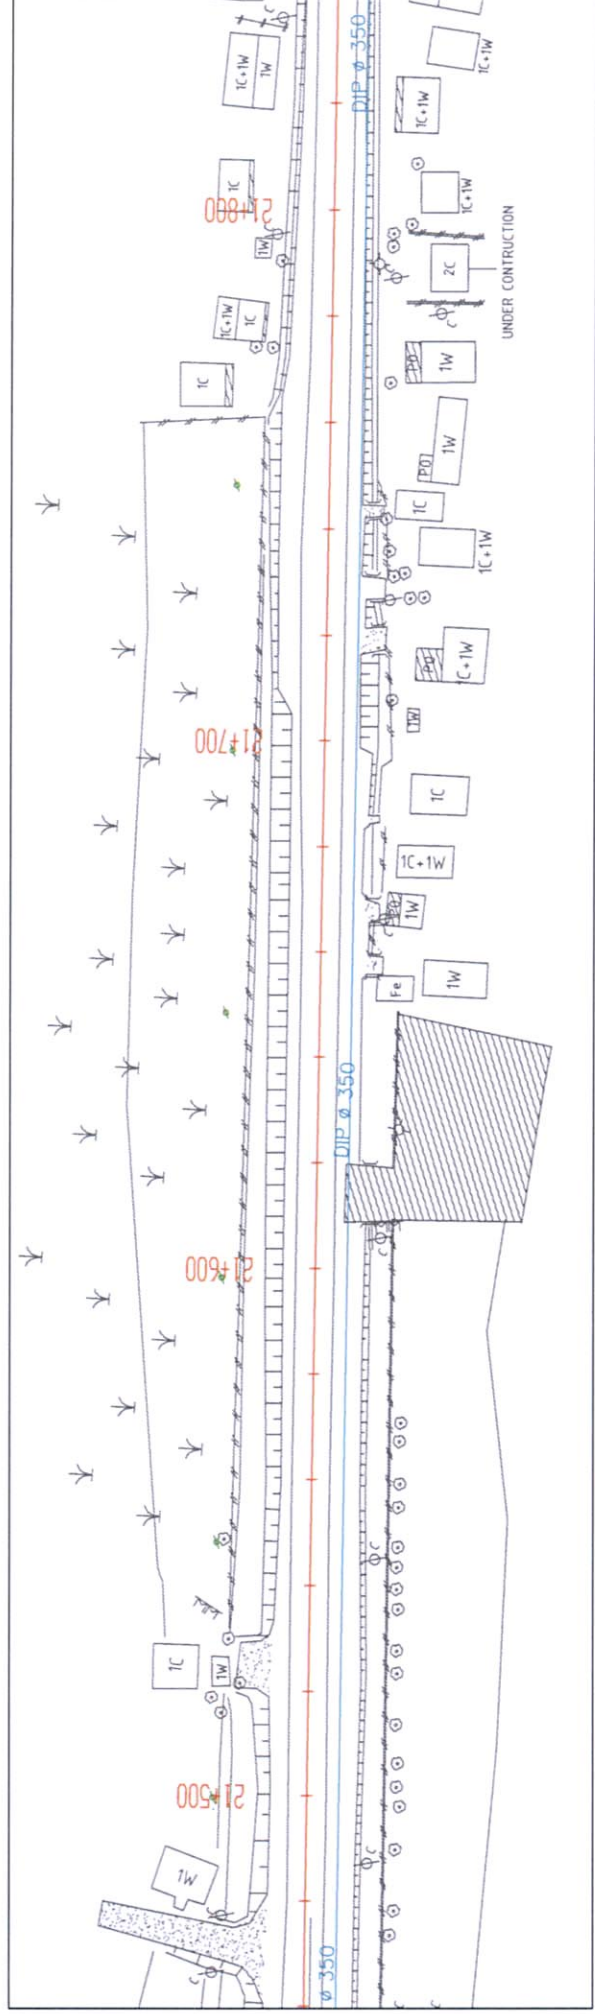

# Location Map of Underground Facilities (Thatkhao ~ Friendship bridge)

WATER PIPE LINE

TELECOM CABLE LINE

# Location Map of Underground Facilities (Thatkhae ~ Friendship bridge)

WATER PIPE LINE

TELECOM CABLE LINE