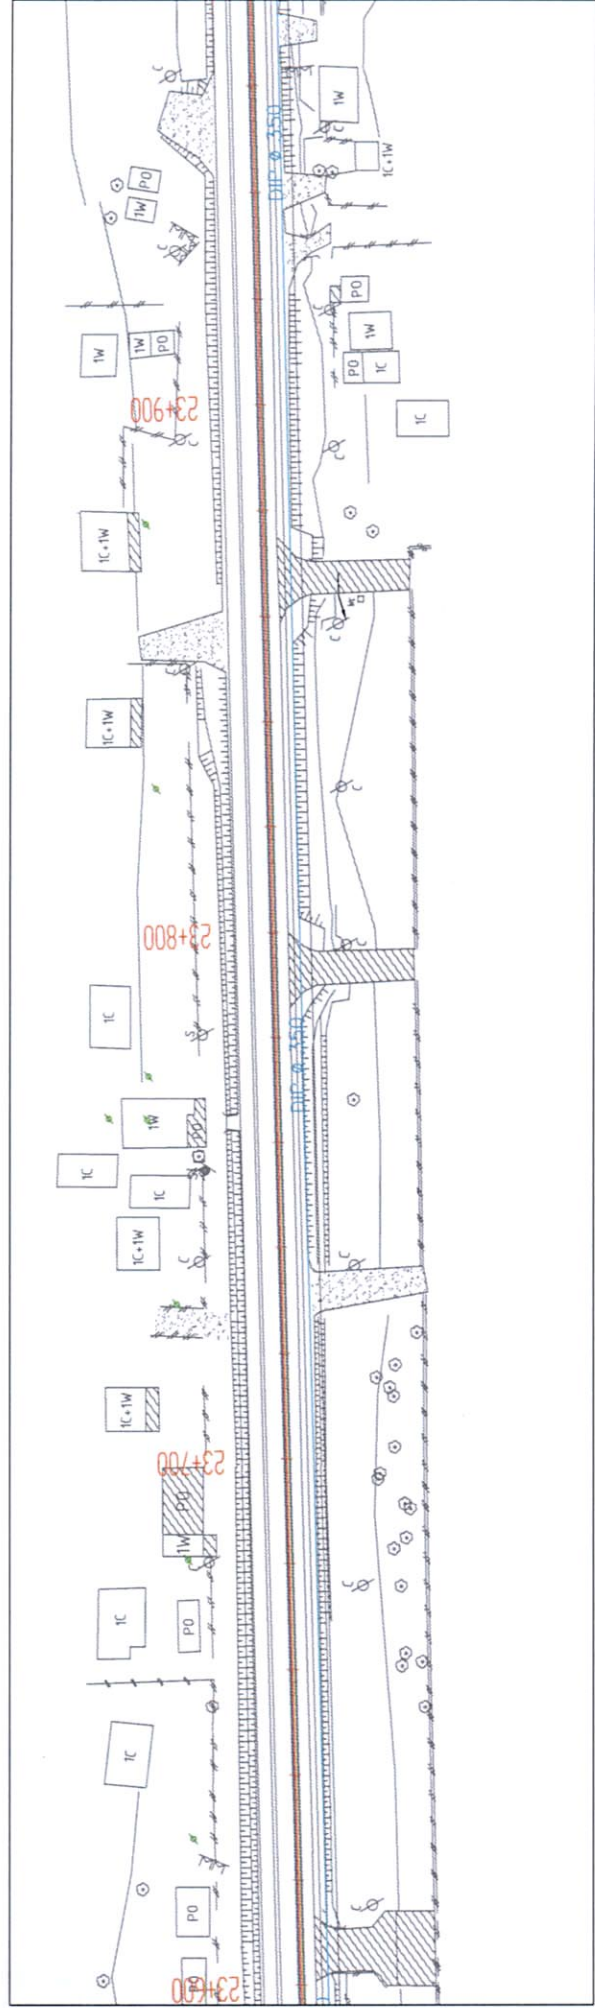

Location Map of Underground Facilities (Thatkhao ~ Friendship bridge)

WATER PIPE LINE

TELECOM CABLE LINE