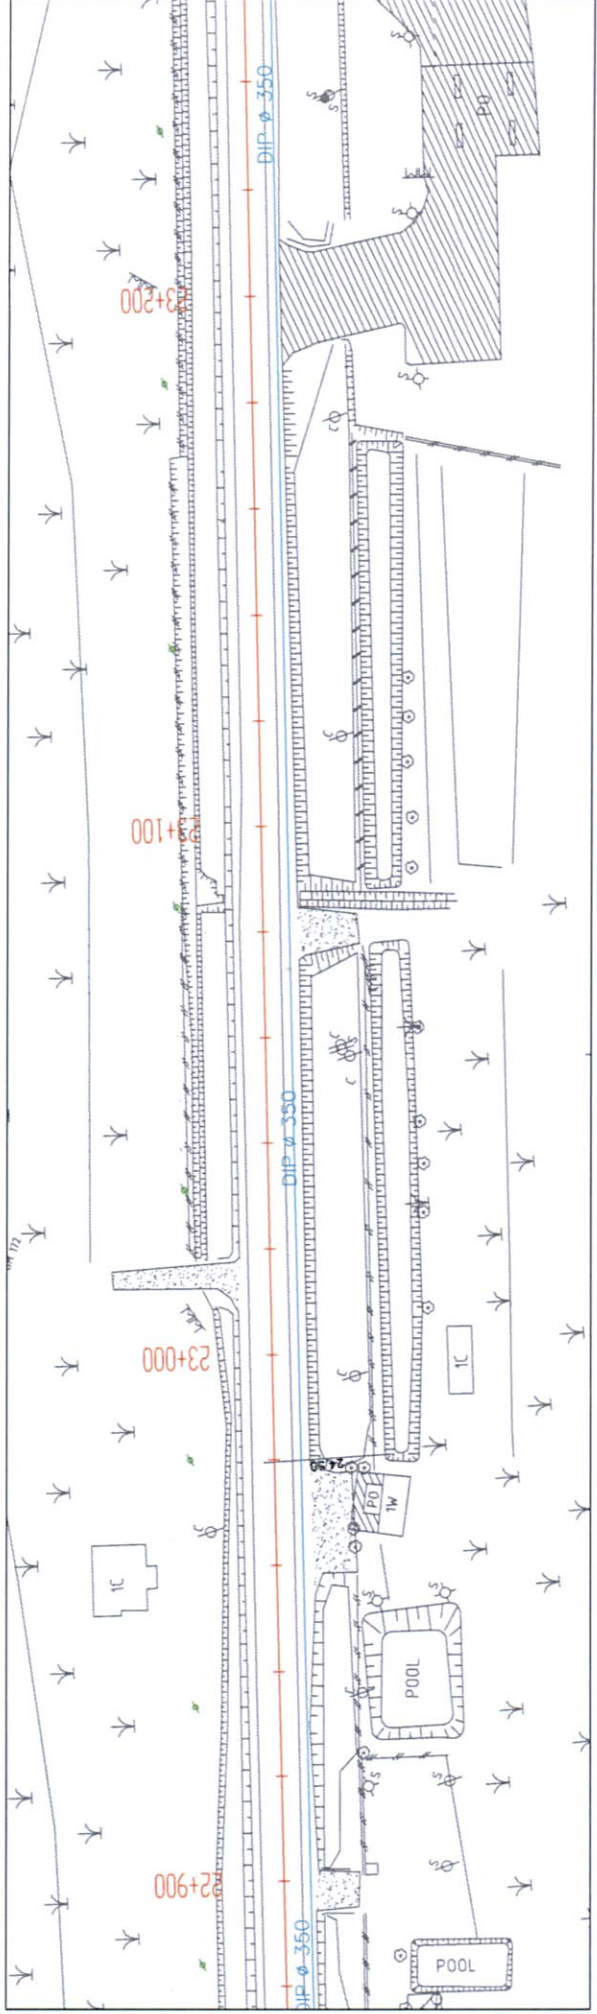

Location Map of Underground Facilities (Thatkhao ~ Friendship bridge)

WATER PIPE LINE

TELECOM CABLE LINE