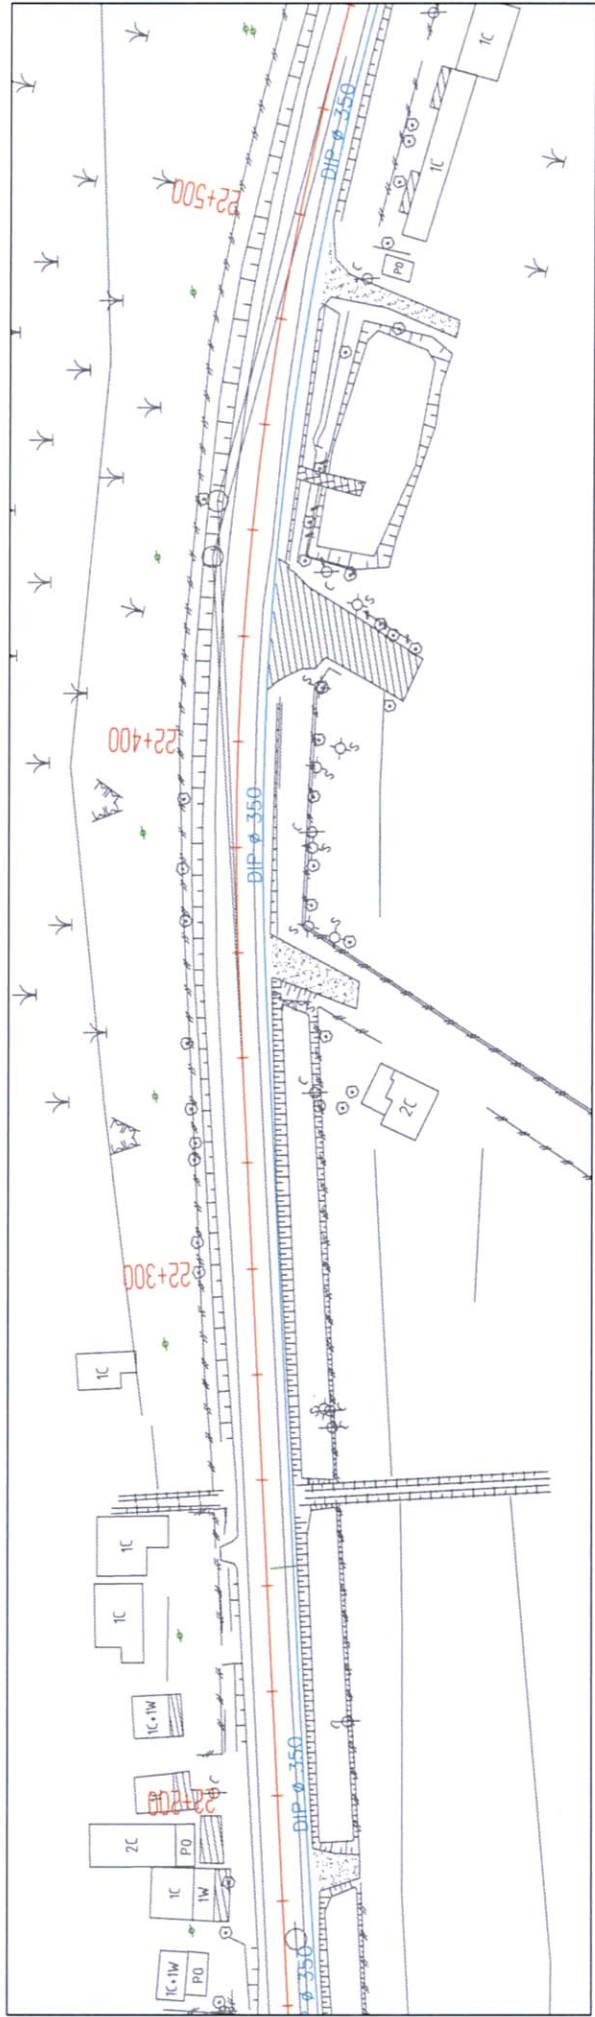

# Location Map of Underground Facilities (Thatkhao ~ Friendship bridge)

WATER PIPE LINE

TELECOM CABLE LINE

# Location Map of Underground Facilities (Thatkhae ~ Friendship bridge)

WATER PIPE LINE

TELECOM CABLE LINE