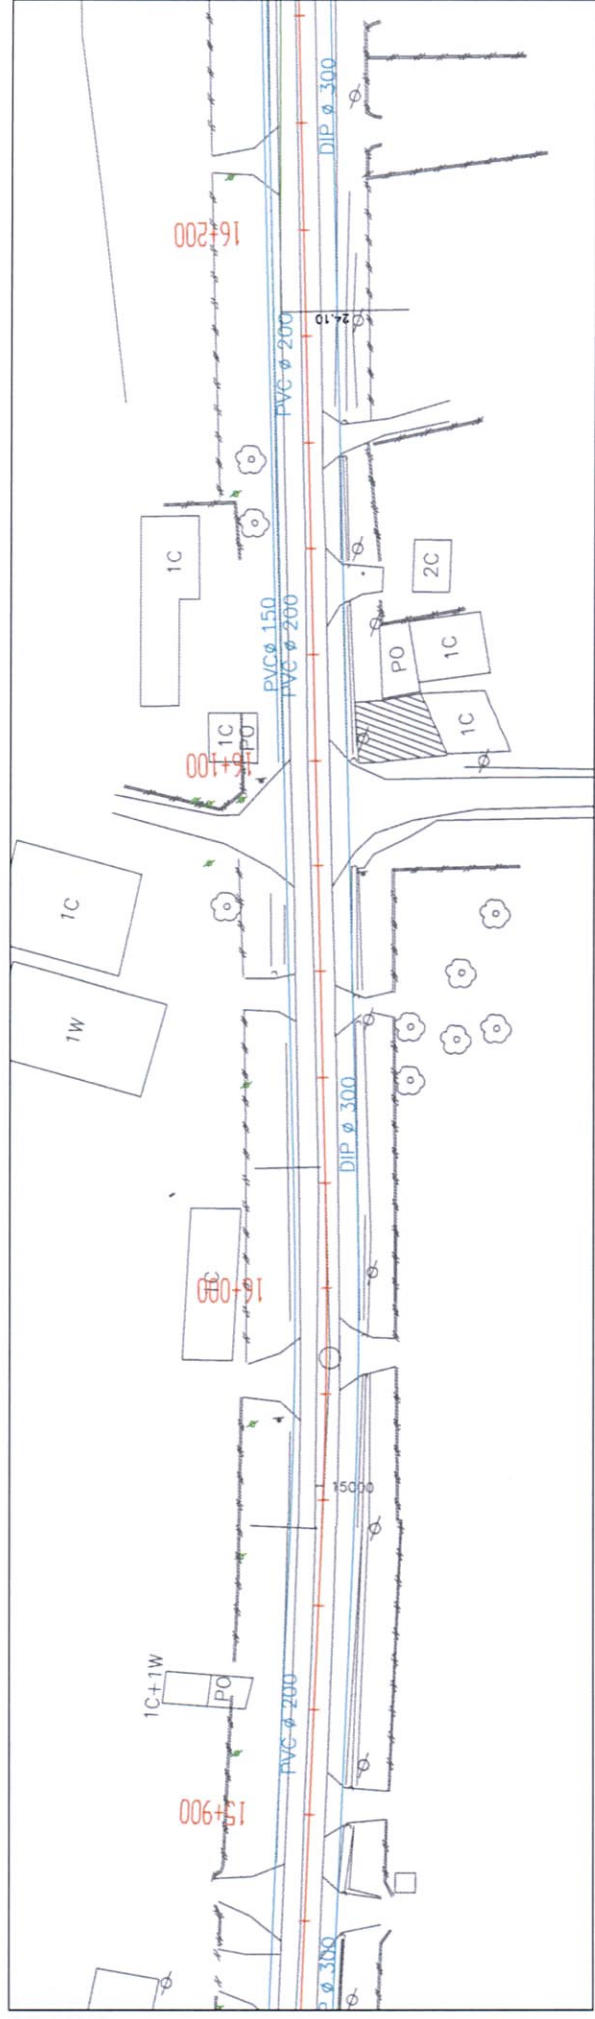

Location Map of Underground Facilities (Thatkhao ~ Friendship bridge)

WATER PIPE LINE

TELECOM CABLE LINE

Location Map of Underground Facilities (Thatkhae ~ Friendship bridge)

WATER PIPE LINE

TELECOM CABLE LINE

Location Map of Underground Facilities (Thatkhao ~ Friendship bridge)

WATER PIPE LINE

TELECOM CABLE LINE

Location Map of Underground Facilities (Thatkhao ~ Friendship bridge)

WATER PIPE LINE

TELECOM CABLE LINE

Location Map of Underground Facilities (Thatkhao ~ Friendship bridge)

WATER PIPE LINE

TELECOM CABLE LINE