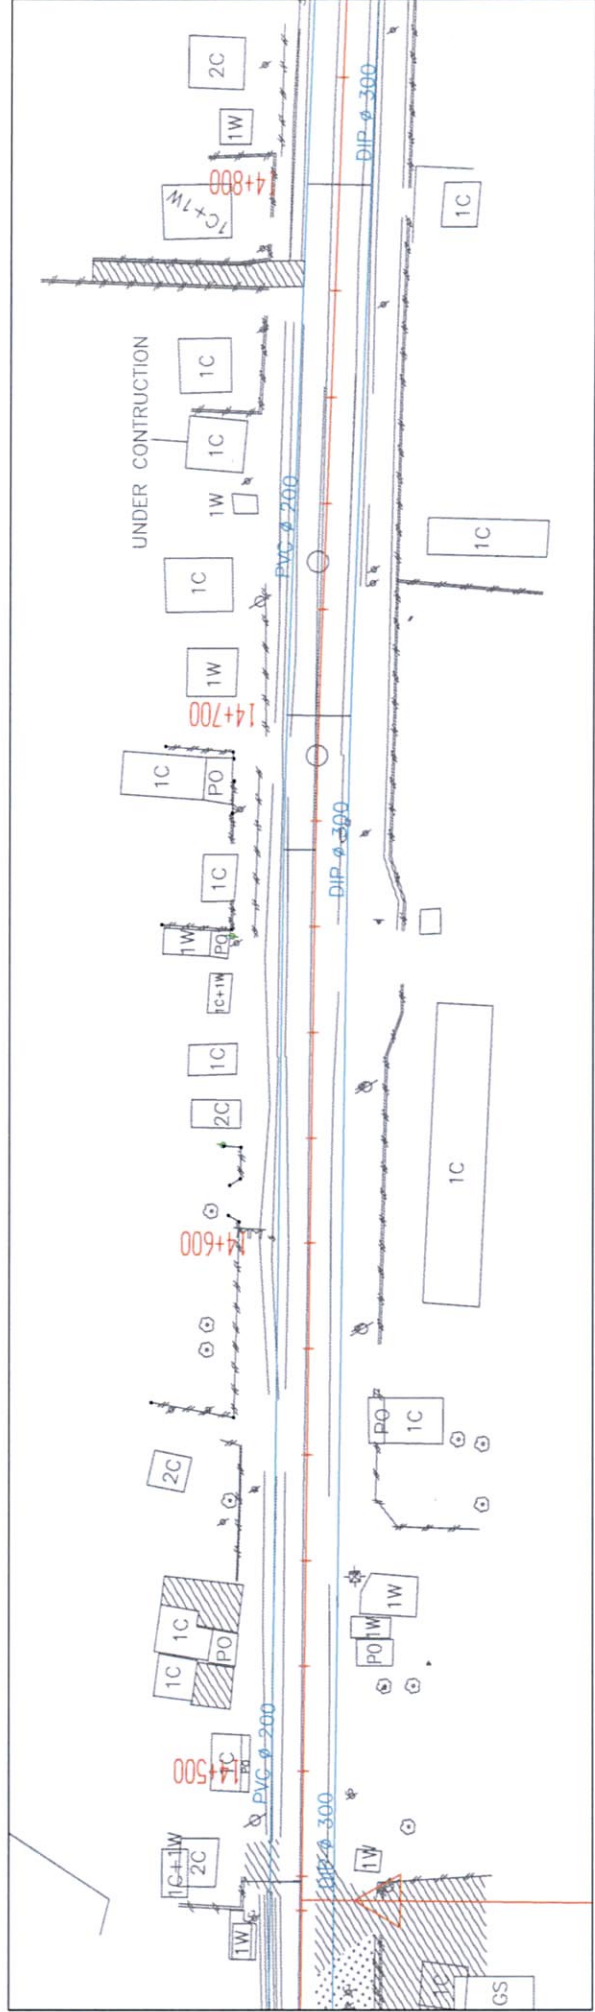

Location Map of Underground Facilities (Thatkhao ~ Friendship bridge)

WATER PIPE LINE

TELECOM CABLE LINE

Location Map of Underground Facilities (Thatkhae ~ Friendship bridge)

WATER PIPE LINE

TELECOM CABLE LINE

Location Map of Underground Facilities (Thatkhao ~ Friendship bridge)

WATER PIPE LINE

TELECOM CABLE LINE

Location Map of Underground Facilities (Thatkhao ~ Friendship bridge)

WATER PIPE LINE

TELECOM CABLE LINE

Location Map of Underground Facilities (Thatkhao ~ Friendship bridge)

WATER PIPE LINE

TELECOM CABLE LINE