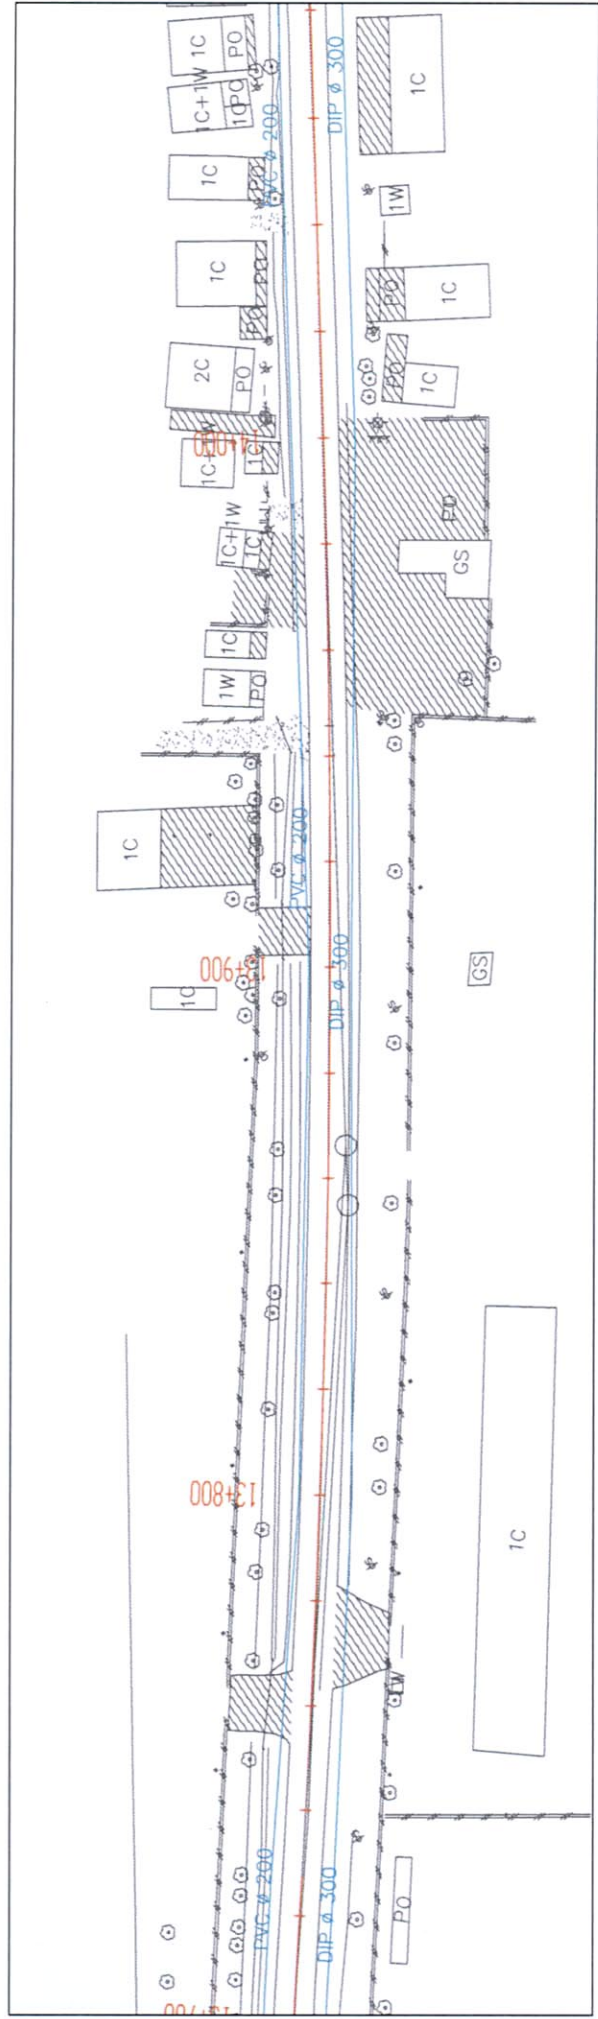

Location Map of Underground Facilities (Thatkhao ~ Friendship bridge)

WATER PIPE LINE

TELECOM CABLE LINE

Location Map of Underground Facilities (Thatkhae ~ Friendship bridge)

WATER PIPE LINE

TELECOM CABLE LINE

Location Map of Underground Facilities (Thatkhao ~ Friendship bridge)

WATER PIPE LINE

TELECOM CABLE LINE

Location Map of Underground Facilities (Thatkhao ~ Friendship bridge)

WATER PIPE LINE

TELECOM CABLE LINE

Location Map of Underground Facilities (Thatkhao ~ Friendship bridge)

WATER PIPE LINE

TELECOM CABLE LINE