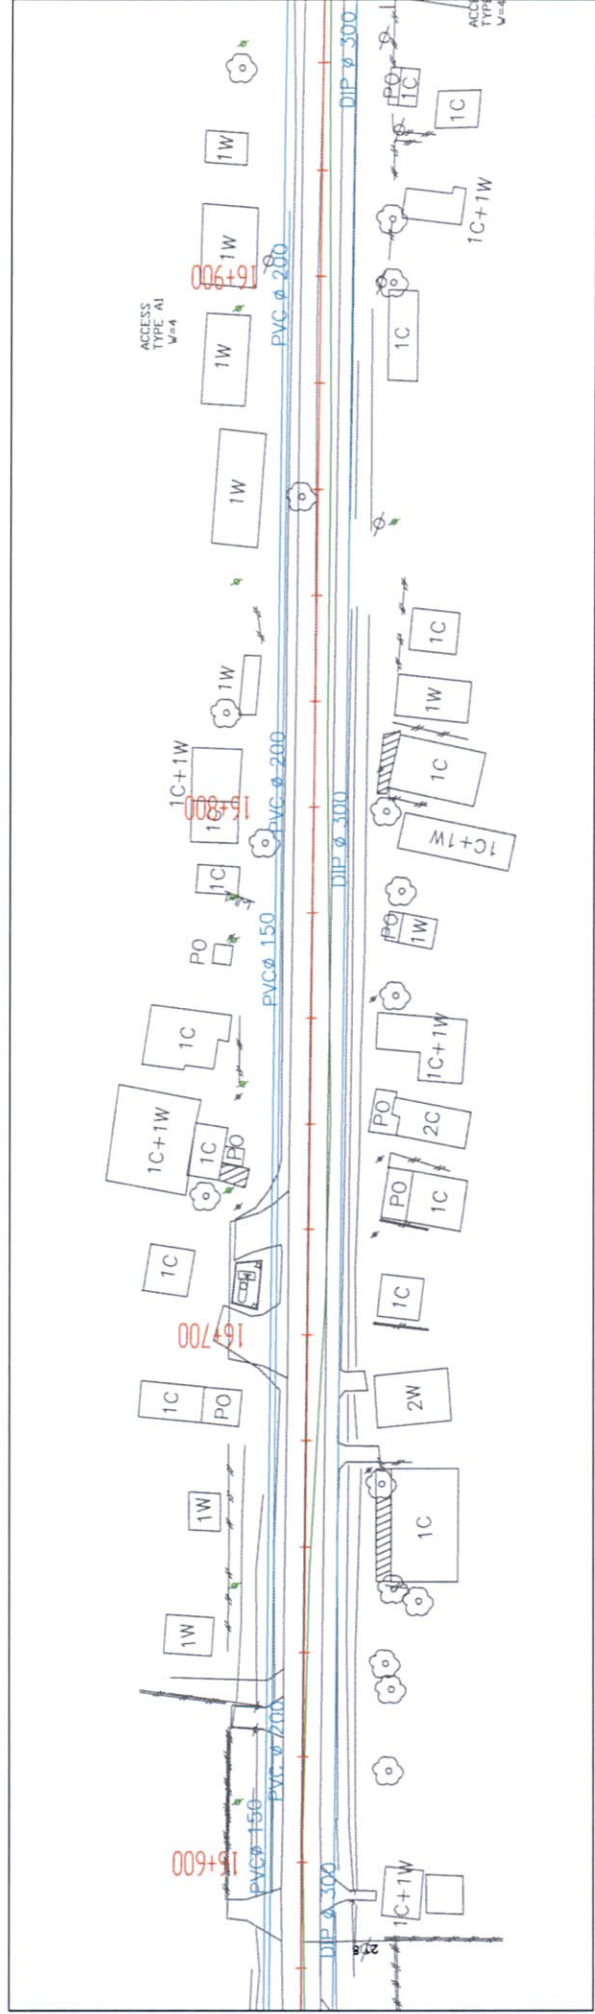

Location Map of Underground Facilities (Thatkhao ~ Friendship bridge)

WATER PIPE LINE

TELECOM CABLE LINE

Location Map of Underground Facilities (Thatkhae ~ Friendship bridge)

WATER PIPE LINE

TELECOM CABLE LINE

Location Map of Underground Facilities (Thatkhao ~ Friendship bridge)

WATER PIPE LINE

TELECOM CABLE LINE

Location Map of Underground Facilities (Thatkhao ~ Friendship bridge)

WATER PIPE LINE

TELECOM CABLE LINE

Location Map of Underground Facilities (Thatkhao ~ Friendship bridge)

WATER PIPE LINE

TELECOM CABLE LINE