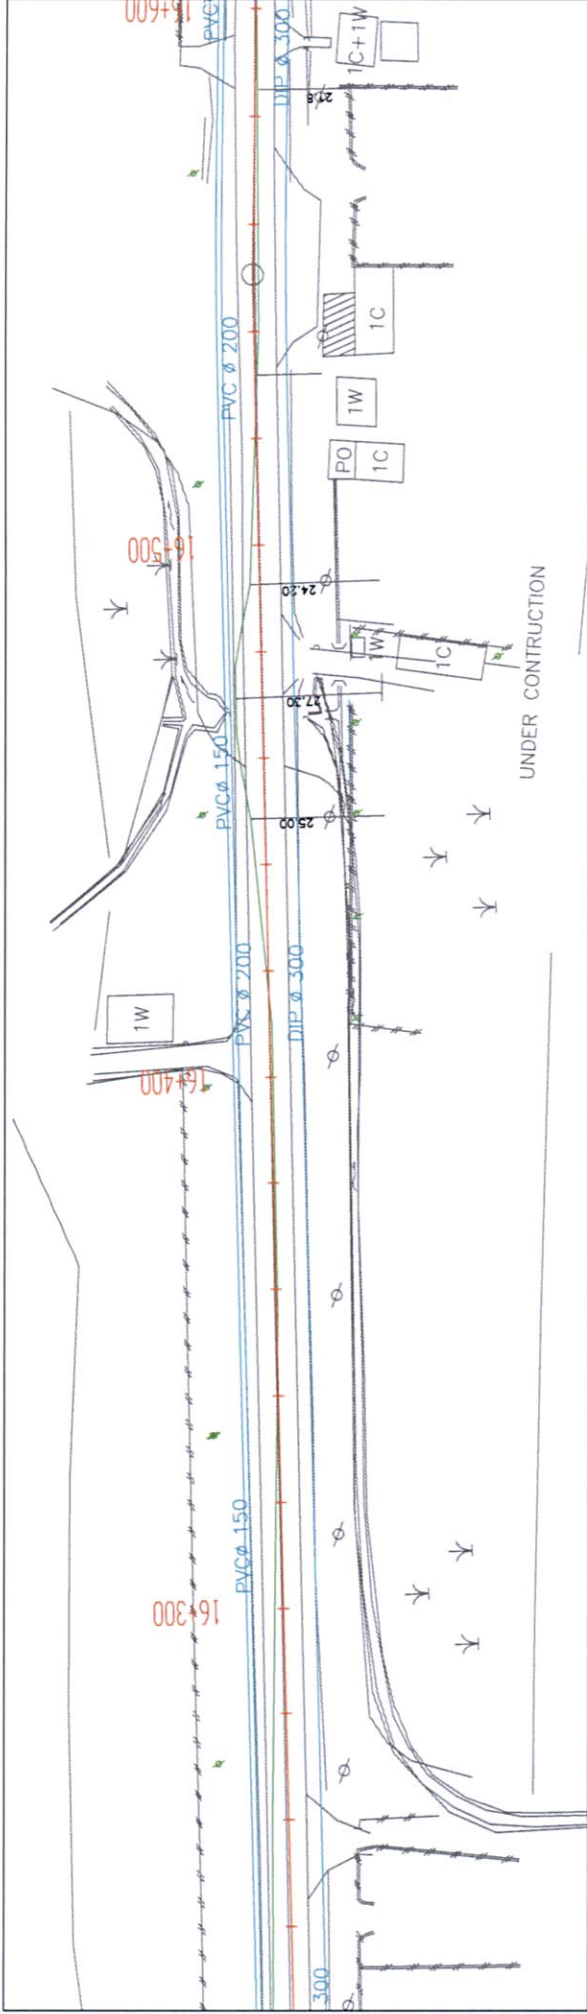

Location Map of Underground Facilities (Thatkhao ~ Friendship bridge)

WATER PIPE LINE

TELECOM CABLE LINE

Location Map of Underground Facilities (Thatkhae ~ Friendship bridge)

WATER PIPE LINE

TELECOM CABLE LINE

Location Map of Underground Facilities (Thatkhao ~ Friendship bridge)

WATER PIPE LINE

TELECOM CABLE LINE

Location Map of Underground Facilities (Thatkhao ~ Friendship bridge)

WATER PIPE LINE

TELECOM CABLE LINE

Location Map of Underground Facilities (Thatkhao ~ Friendship bridge)

WATER PIPE LINE

TELECOM CABLE LINE