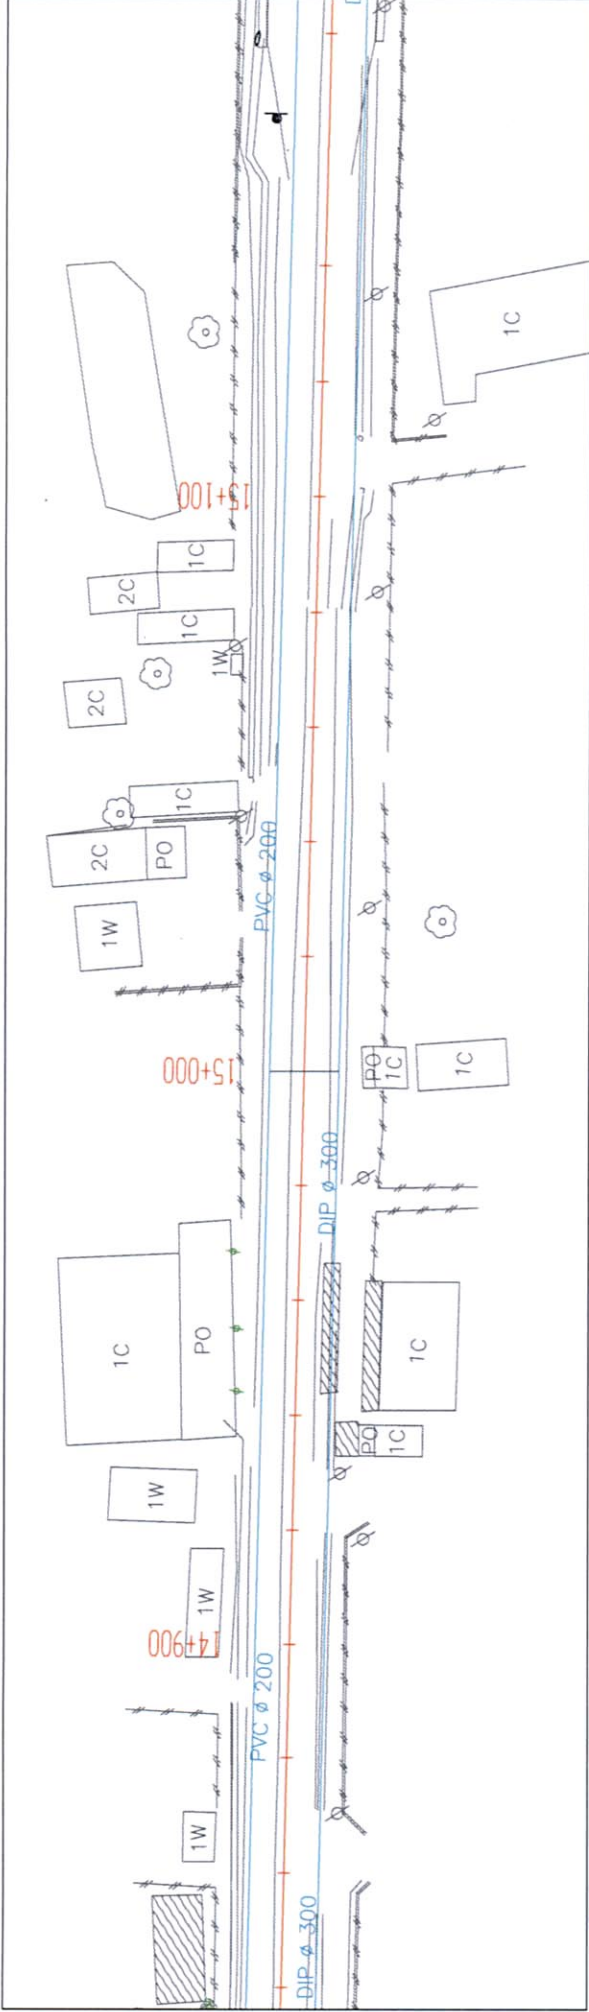

Location Map of Underground Facilities (Thatkhao ~ Friendship bridge)

WATER PIPE LINE

TELECOM CABLE LINE

Location Map of Underground Facilities (Thatkhae ~ Friendship bridge)

WATER PIPE LINE

TELECOM CABLE LINE

Location Map of Underground Facilities (Thatkhao ~ Friendship bridge)

WATER PIPE LINE

TELECOM CABLE LINE

Location Map of Underground Facilities (Thatkhao ~ Friendship bridge)

WATER PIPE LINE

TELECOM CABLE LINE