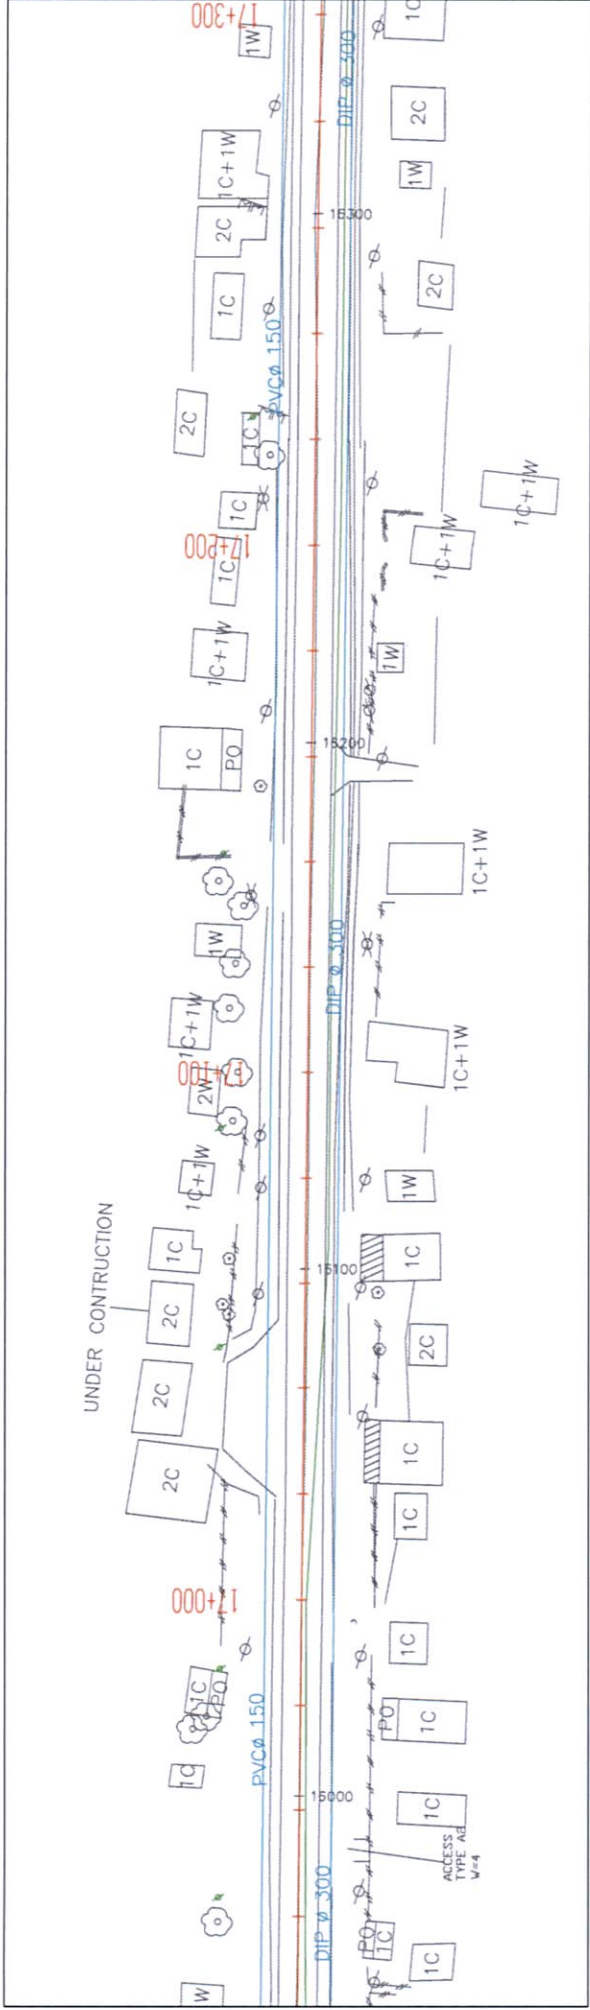

Location Map of Underground Facilities (Thatkhao ~ Friendship bridge)

WATER PIPE LINE

TELECOM CABLE LINE

Location Map of Underground Facilities (Thatkhae ~ Friendship bridge)

WATER PIPE LINE

TELECOM CABLE LINE

Location Map of Underground Facilities (Thatkhao ~ Friendship bridge)

WATER PIPE LINE

TELECOM CABLE LINE

Location Map of Underground Facilities (Thatkhao ~ Friendship bridge)

WATER PIPE LINE

TELECOM CABLE LINE

Location Map of Underground Facilities (Thatkhao ~ Friendship bridge)

WATER PIPE LINE

TELECOM CABLE LINE