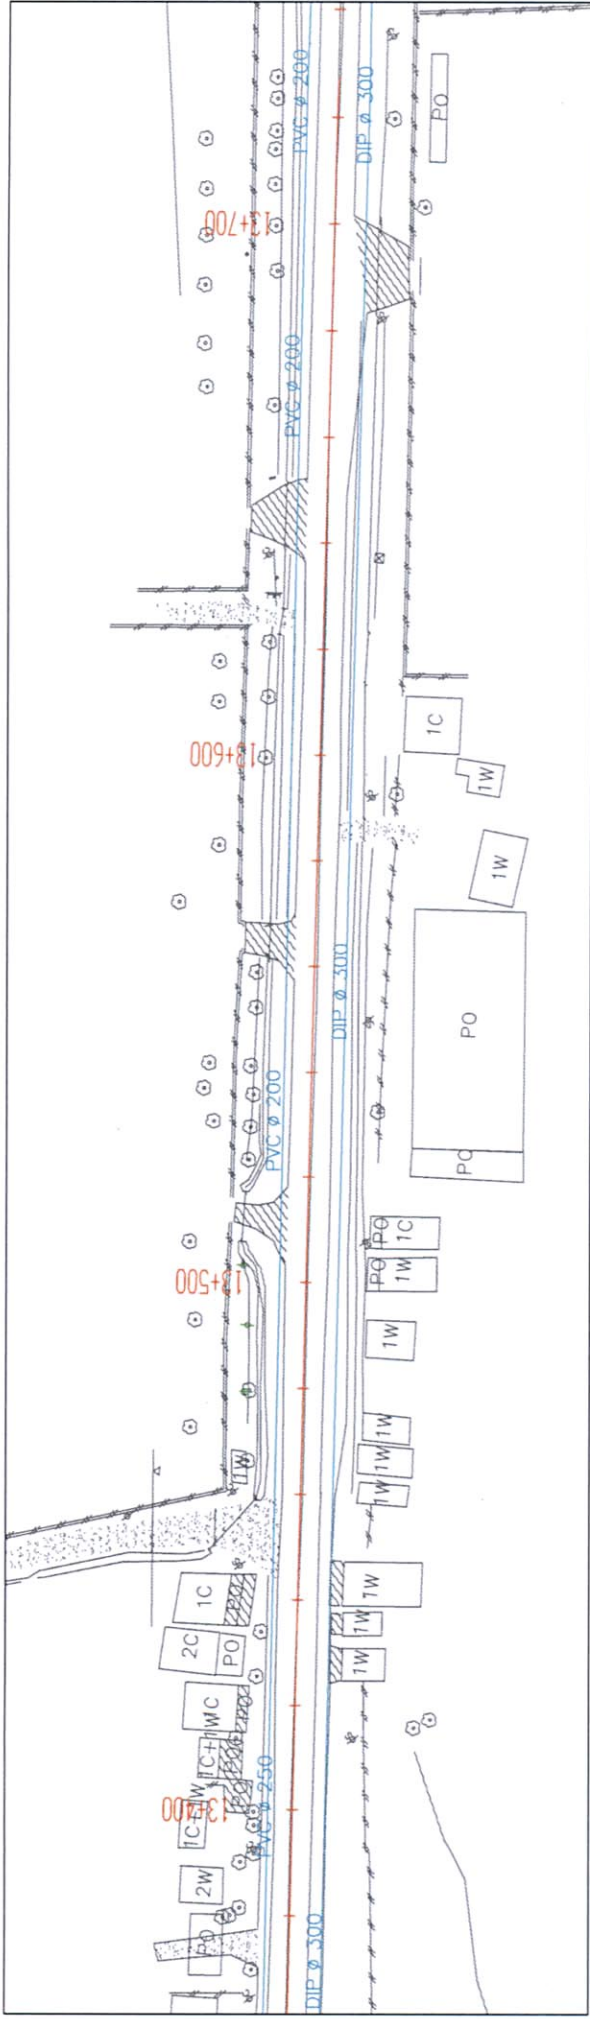

Location Map of Underground Facilities (Thatkhao ~ Friendship bridge)

WATER PIPE LINE

TELECOM CABLE LINE

Location Map of Underground Facilities (Thatkhae ~ Friendship bridge)

WATER PIPE LINE

TELECOM CABLE LINE

Location Map of Underground Facilities (Thatkhao ~ Friendship bridge)

WATER PIPE LINE

TELECOM CABLE LINE

Location Map of Underground Facilities (Thatkhao ~ Friendship bridge)

WATER PIPE LINE

TELECOM CABLE LINE

Location Map of Underground Facilities (Thatkhao ~ Friendship bridge)

WATER PIPE LINE

TELECOM CABLE LINE