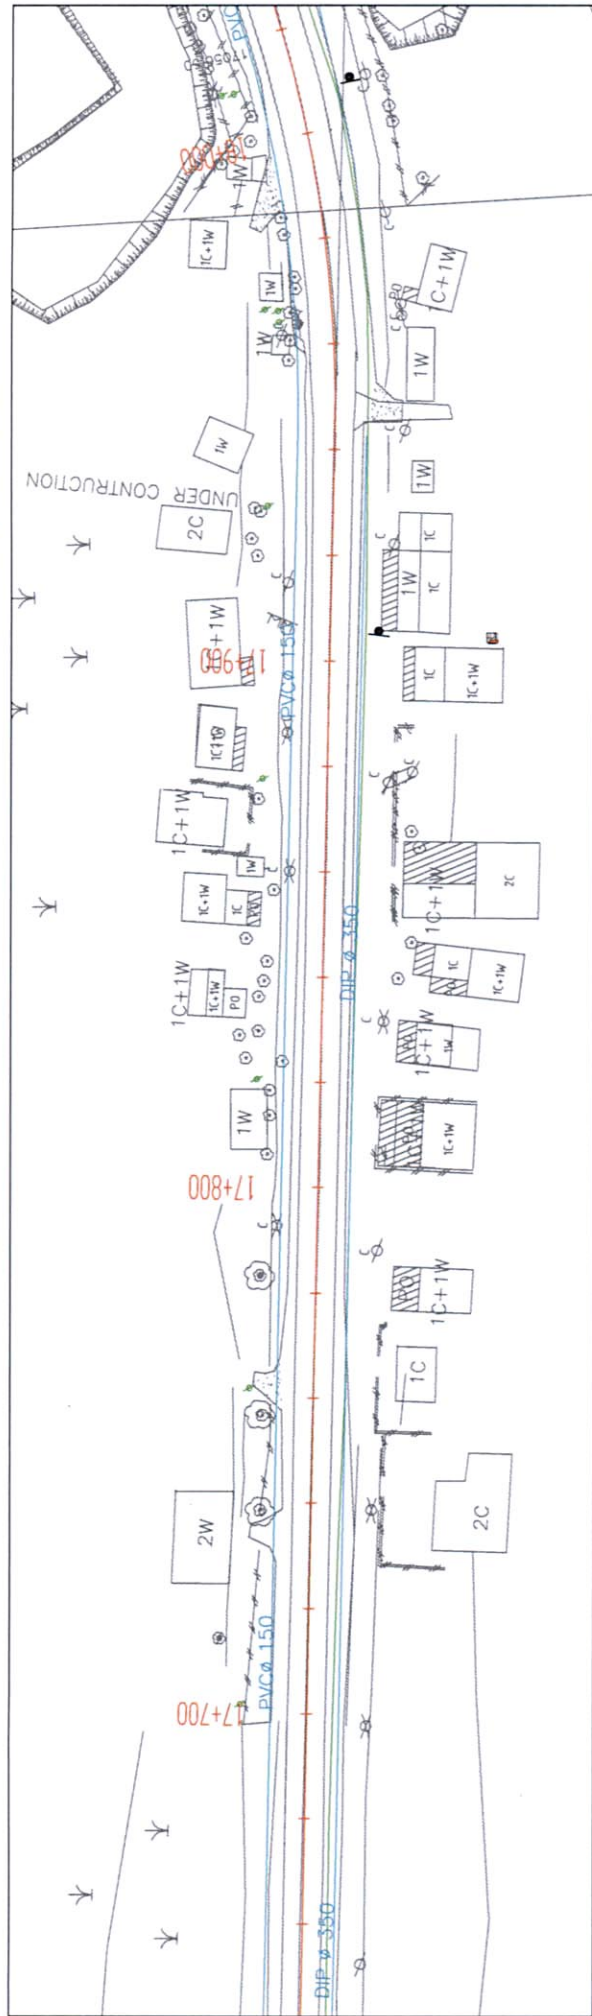

Location Map of Underground Facilities (Thatkhao ~ Friendship bridge)

WATER PIPE LINE

TELECOM CABLE LINE

Location Map of Underground Facilities (Thatkhae ~ Friendship bridge)

WATER PIPE LINE

TELECOM CABLE LINE

Location Map of Underground Facilities (Thatkhao ~ Friendship bridge)

WATER PIPE LINE

TELECOM CABLE LINE

Location Map of Underground Facilities (Thatkhao ~ Friendship bridge)

WATER PIPE LINE

TELECOM CABLE LINE