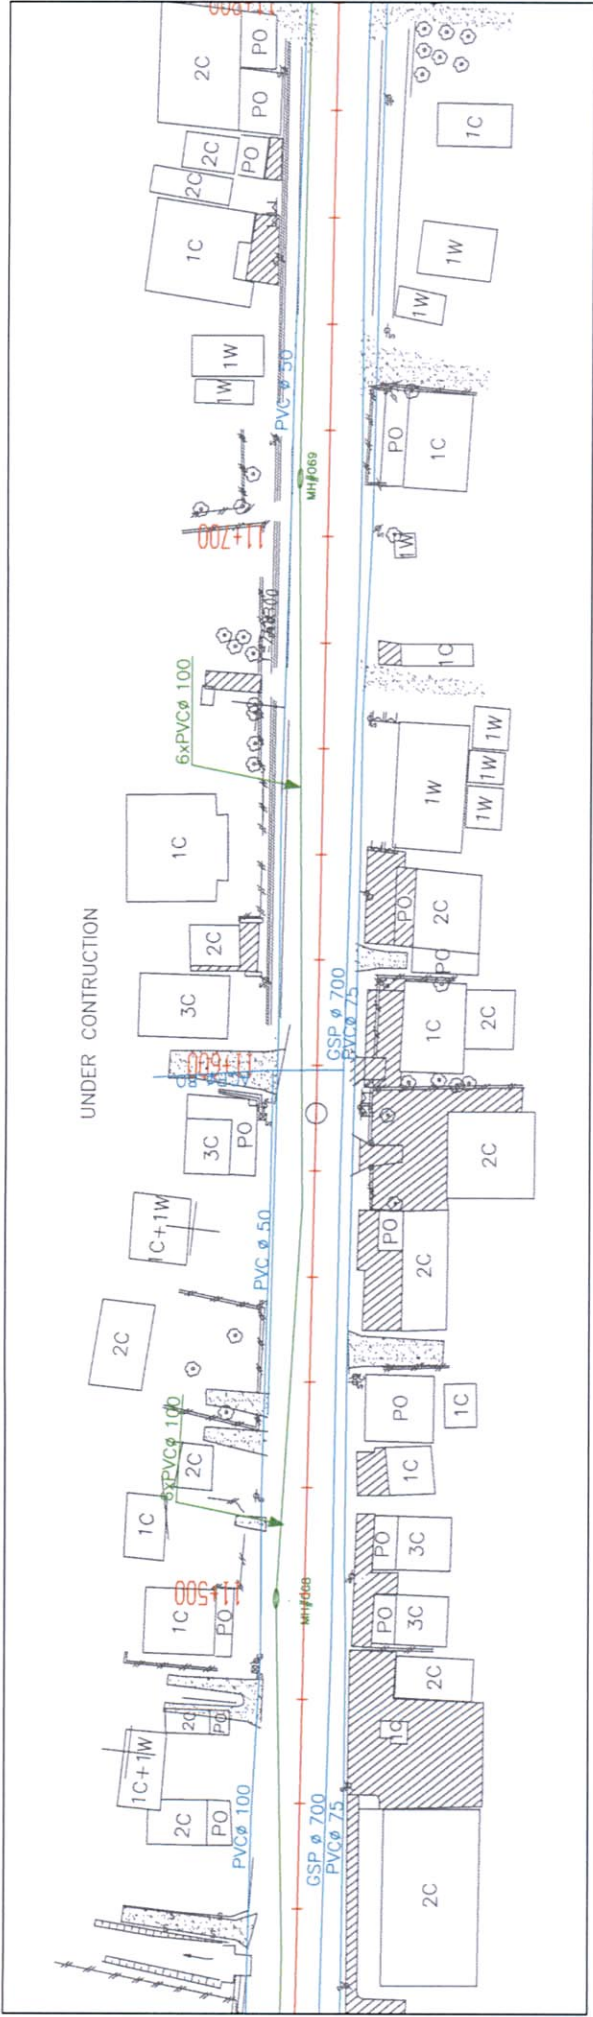

Location Map of Underground Facilities (Thatkhaio ~ Friendship bridge)

WATER PIPE LINE

TELECOM CABLE LINE

Location Map of Underground Facilities (Thatkhao ~ Friendship bridge)

WATER PIPE LINE

TELECOM CABLE LINE

Location map of underground facilities (Friendship bridge)

WATER PIPE LINE

TELECOM CABLE LINE

Location Map of Underground Facilities (Thatkhaio ~ Friendship bridge)

WATER PIPE LINE

TELECOM CABLE LINE

Location Map of Underground Facilities (Thatkhao ~ Friendship bridge)

WATER PIPE LINE

TELECOM CABLE LINE

Location Map of Underground Facilities (Thatkhao ~ Friendship bridge)

WATER PIPE LINE

TELECOM CABLE LINE

Location Map of Underground Facilities (Thatkhao ~ Friendship bridge)

WATER PIPE LINE

TELECOM CABLE LINE

Location Map of Underground Facilities (Thatkhaio ~ Friendship bridge)

WATER PIPE LINE

TELECOM CABLE LINE