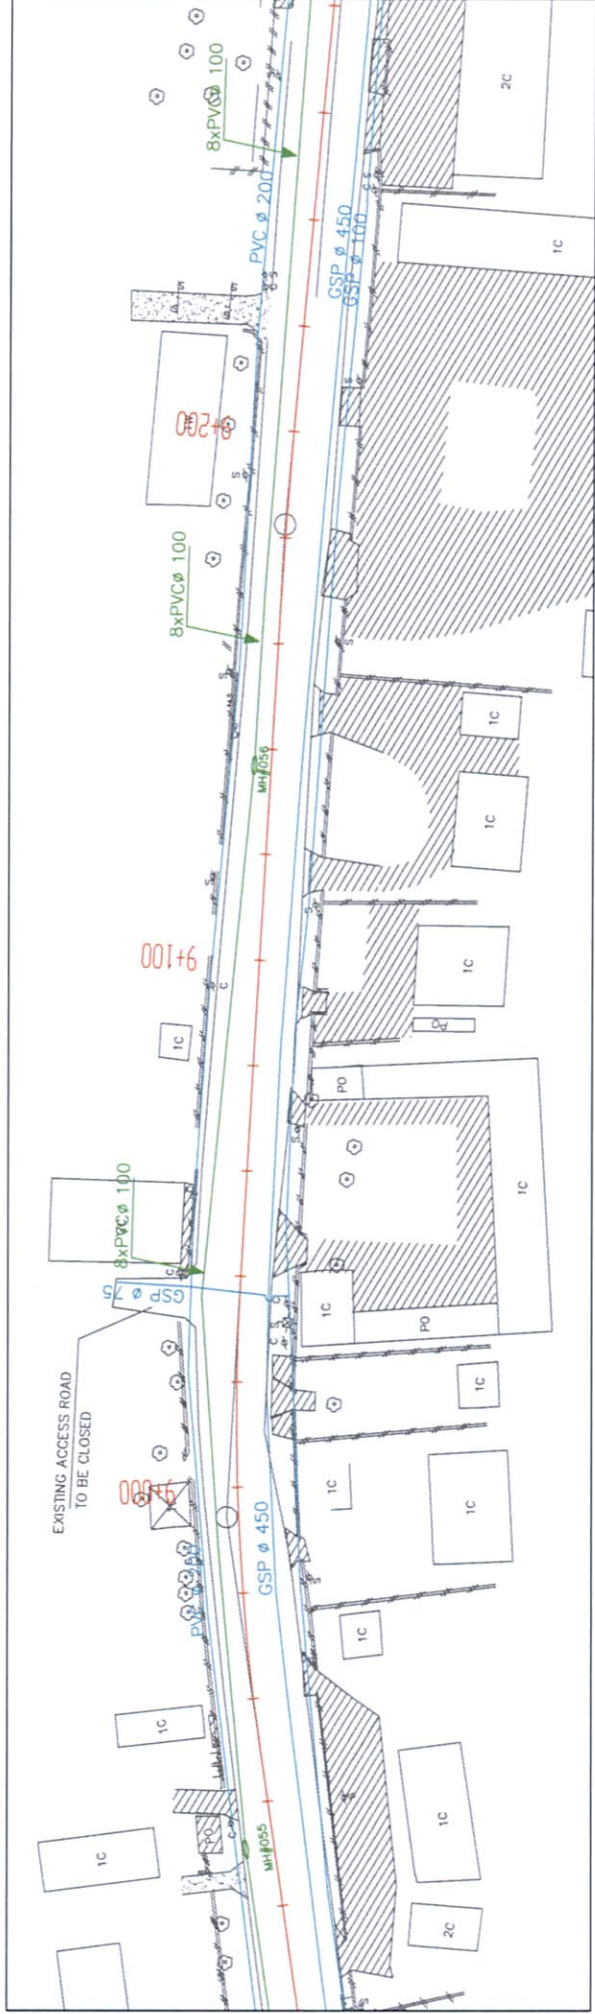

Location Map of Underground Facilities (Thatkhaio ~ Friendship bridge)

WATER PIPE LINE

TELECOM CABLE LINE

Location Map of Underground Facilities (Thatkhao ~ Friendship bridge)

WATER PIPE LINE

TELECOM CABLE LINE

Location map of underground facilities (Friendship bridge)

WATER PIPE LINE

TELECOM CABLE LINE

Location Map of Underground Facilities (Thatkhaio ~ Friendship bridge)

WATER PIPE LINE

TELECOM CABLE LINE

Location Map of Underground Facilities (Thatkhao ~ Friendship bridge)

WATER PIPE LINE

TELECOM CABLE LINE

Location Map of Underground Facilities (Thatkhao ~ Friendship bridge)

WATER PIPE LINE

TELECOM CABLE LINE

Location Map of Underground Facilities (Thatkhao ~ Friendship bridge)

WATER PIPE LINE

TELECOM CABLE LINE

Location Map of Underground Facilities (Thatkhaio ~ Friendship bridge)

WATER PIPE LINE

TELECOM CABLE LINE