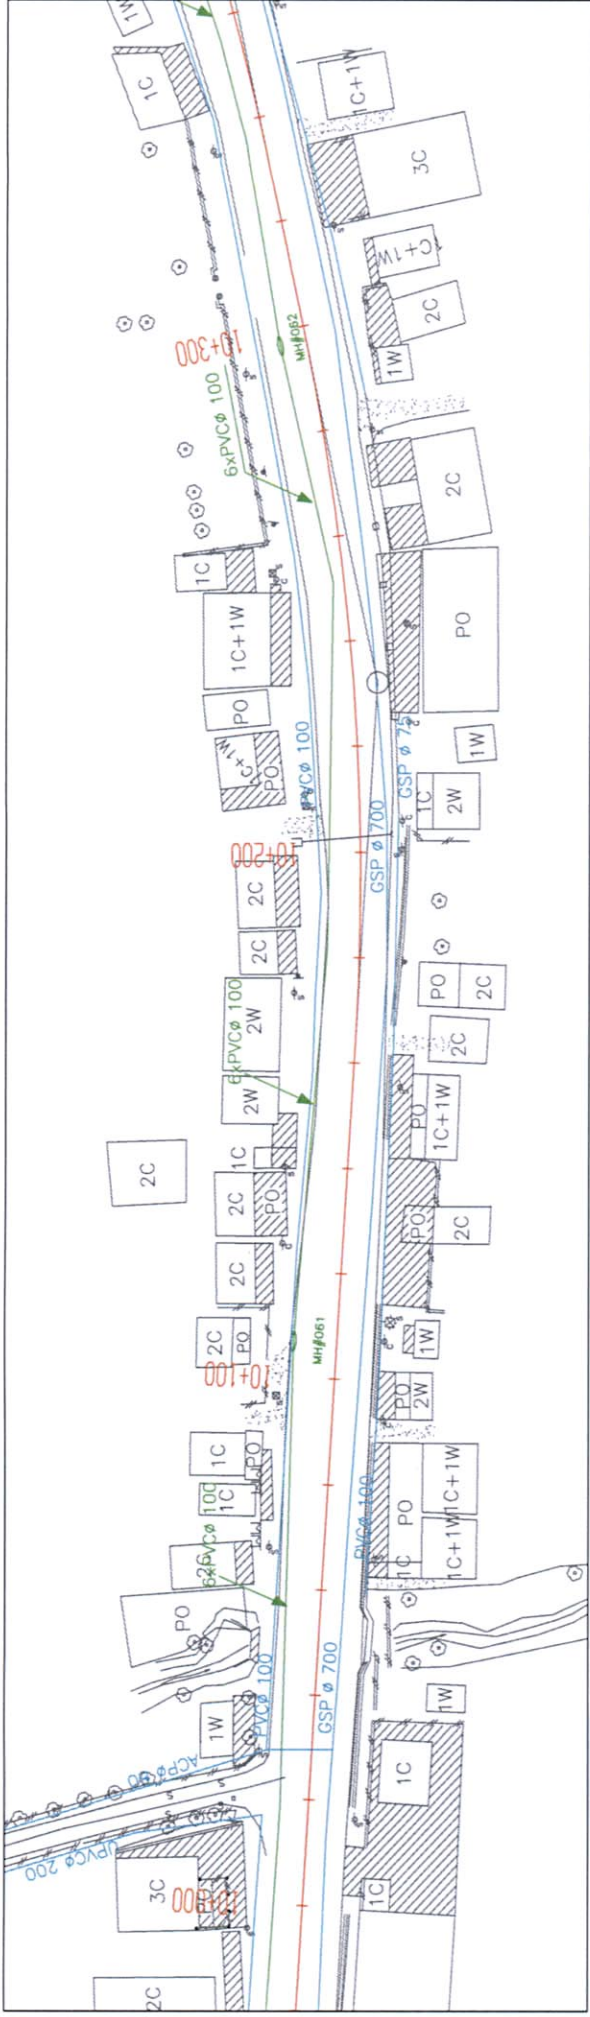

Location Map of Underground Facilities (Thatkhaio ~ Friendship bridge)

WATER PIPE LINE

TELECOM CABLE LINE

Location Map of Underground Facilities (Thatkhao ~ Friendship bridge)

WATER PIPE LINE

TELECOM CABLE LINE

Location map of underground facilities (Friendship bridge)

WATER PIPE LINE

TELECOM CABLE LINE

Location Map of Underground Facilities (Thatkhaio ~ Friendship bridge)

WATER PIPE LINE

TELECOM CABLE LINE

Location Map of Underground Facilities (Thatkhao ~ Friendship bridge)

WATER PIPE LINE

TELECOM CABLE LINE

Location Map of Underground Facilities (Thatkhao ~ Friendship bridge)

WATER PIPE LINE

TELECOM CABLE LINE

Location Map of Underground Facilities (Thatkhao ~ Friendship bridge)

WATER PIPE LINE

TELECOM CABLE LINE

Location Map of Underground Facilities (Thatkhaio ~ Friendship bridge)

WATER PIPE LINE

TELECOM CABLE LINE