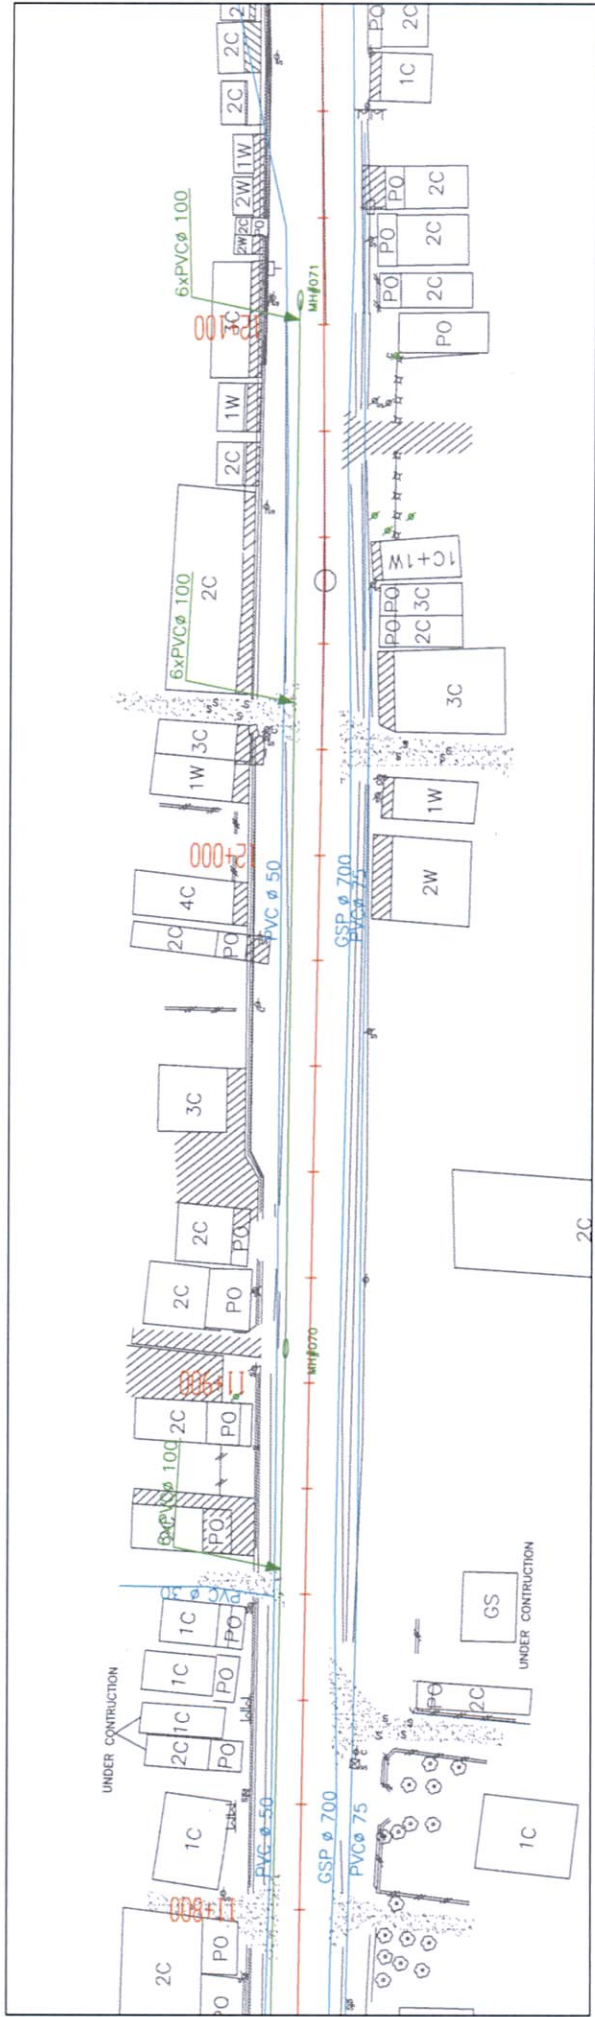

Location Map of Underground Facilities (Thatkhaio ~ Friendship bridge)

WATER PIPE LINE

TELECOM CABLE LINE

Location Map of Underground Facilities (Thatkhao ~ Friendship bridge)

WATER PIPE LINE

TELECOM CABLE LINE

Location map of underground facilities (Friendship bridge)

WATER PIPE LINE

TELECOM CABLE LINE

Location Map of Underground Facilities (Thatkhaio ~ Friendship bridge)

WATER PIPE LINE

TELECOM CABLE LINE

Location Map of Underground Facilities (Thatkhao ~ Friendship bridge)

WATER PIPE LINE

TELECOM CABLE LINE

Location Map of Underground Facilities (Thatkhao ~ Friendship bridge)

WATER PIPE LINE

TELECOM CABLE LINE

Location Map of Underground Facilities (Thatkhao ~ Friendship bridge)

WATER PIPE LINE

TELECOM CABLE LINE

Location Map of Underground Facilities (Thatkhaio ~ Friendship bridge)

WATER PIPE LINE

TELECOM CABLE LINE