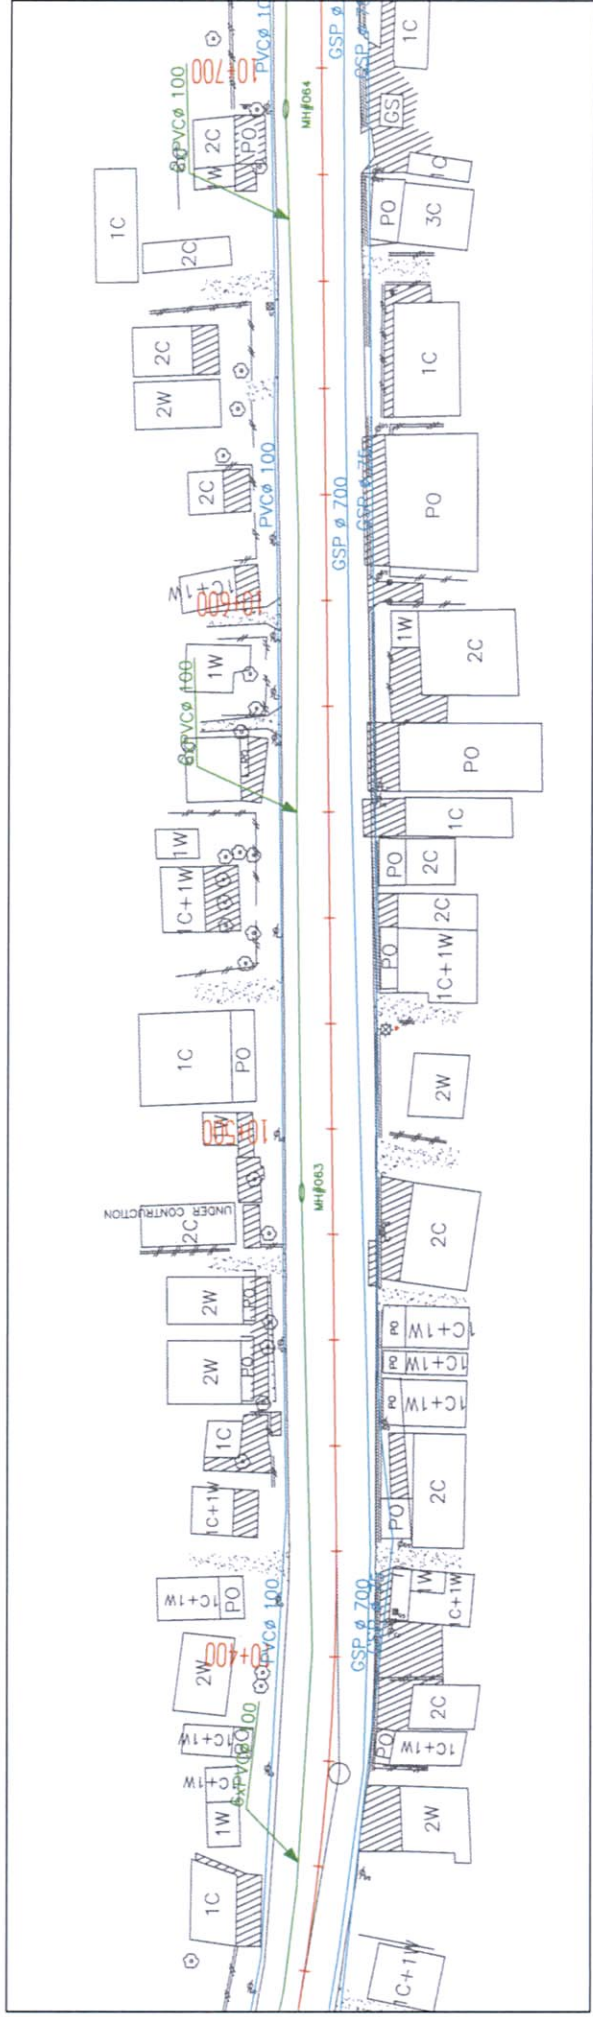

Location Map of Underground Facilities (Thatkhaio ~ Friendship bridge)

WATER PIPE LINE

TELECOM CABLE LINE

Location Map of Underground Facilities (Thatkhao ~ Friendship bridge)

WATER PIPE LINE

TELECOM CABLE LINE

Location map of underground facilities (Friendship bridge)

WATER PIPE LINE

TELECOM CABLE LINE

Location Map of Underground Facilities (Thatkhaio ~ Friendship bridge)

WATER PIPE LINE

TELECOM CABLE LINE

Location Map of Underground Facilities (Thatkhao ~ Friendship bridge)

WATER PIPE LINE

TELECOM CABLE LINE

Location Map of Underground Facilities (Thatkhao ~ Friendship bridge)

WATER PIPE LINE

TELECOM CABLE LINE

Location Map of Underground Facilities (Thatkhao ~ Friendship bridge)

WATER PIPE LINE

TELECOM CABLE LINE

Location Map of Underground Facilities (Thatkhaio ~ Friendship bridge)

WATER PIPE LINE

TELECOM CABLE LINE