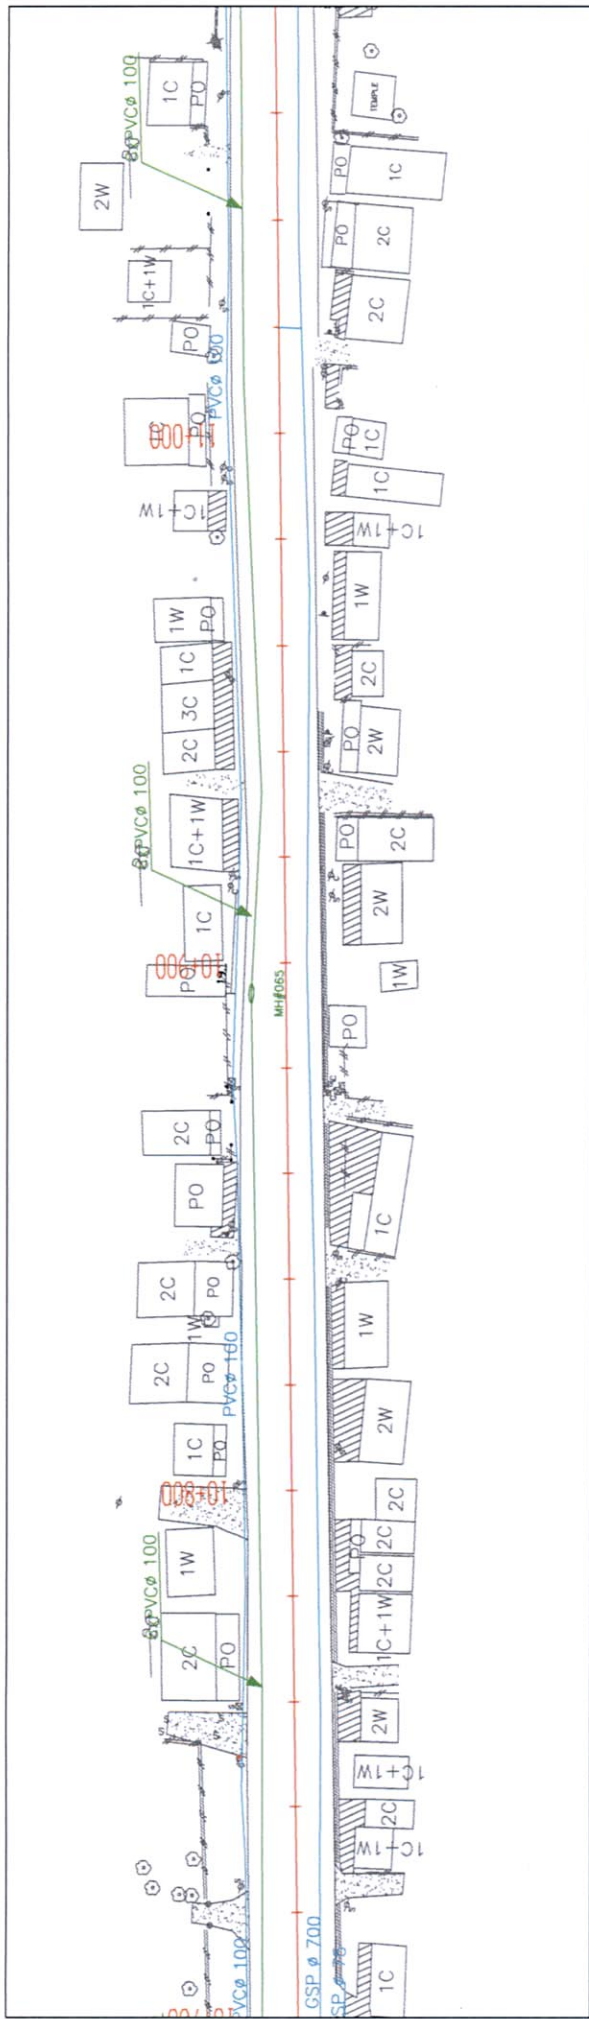

Location Map of Underground Facilities (Thatkhaio ~ Friendship bridge)

WATER PIPE LINE

TELECOM CABLE LINE

Location Map of Underground Facilities (Thatkhao ~ Friendship bridge)

WATER PIPE LINE

TELECOM CABLE LINE

Location map of underground facilities (Friendship bridge)

WATER PIPE LINE

TELECOM CABLE LINE

Location Map of Underground Facilities (Thatkhaio ~ Friendship bridge)

WATER PIPE LINE

TELECOM CABLE LINE

Location Map of Underground Facilities (Thatkhao ~ Friendship bridge)

WATER PIPE LINE

TELECOM CABLE LINE

Location Map of Underground Facilities (Thatkhao ~ Friendship bridge)

WATER PIPE LINE

TELECOM CABLE LINE

Location Map of Underground Facilities (Thatkhao ~ Friendship bridge)

WATER PIPE LINE

TELECOM CABLE LINE

Location Map of Underground Facilities (Thatkhaio ~ Friendship bridge)

WATER PIPE LINE

TELECOM CABLE LINE