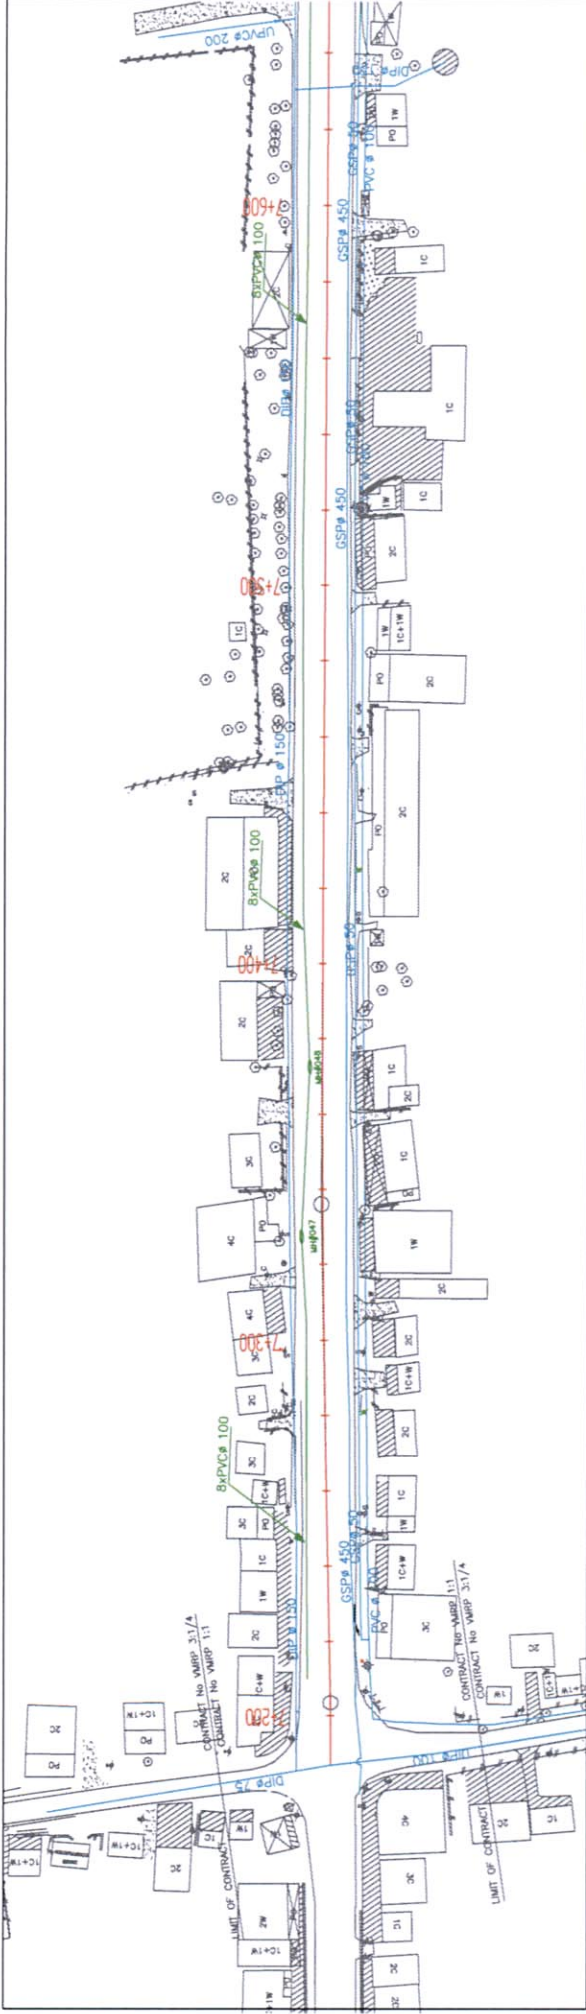

Location Map of Underground Facilities (Thatkhaio ~ Friendship bridge)

WATER PIPE LINE

TELECOM CABLE LINE

Location Map of Underground Facilities (Thatkhao ~ Friendship bridge)

WATER PIPE LINE

TELECOM CABLE LINE

Location map of underground facilities (Friendship bridge)

WATER PIPE LINE

TELECOM CABLE LINE

Location Map of Underground Facilities (Thatkhaio ~ Friendship bridge)

WATER PIPE LINE

TELECOM CABLE LINE

Location Map of Underground Facilities (Thatkhao ~ Friendship bridge)

WATER PIPE LINE

TELECOM CABLE LINE

Location Map of Underground Facilities (Thatkhao ~ Friendship bridge)

WATER PIPE LINE

TELECOM CABLE LINE

Location Map of Underground Facilities (Thatkhao ~ Friendship bridge)

WATER PIPE LINE

TELECOM CABLE LINE

Location Map of Underground Facilities (Thatkhaio ~ Friendship bridge)

WATER PIPE LINE

TELECOM CABLE LINE