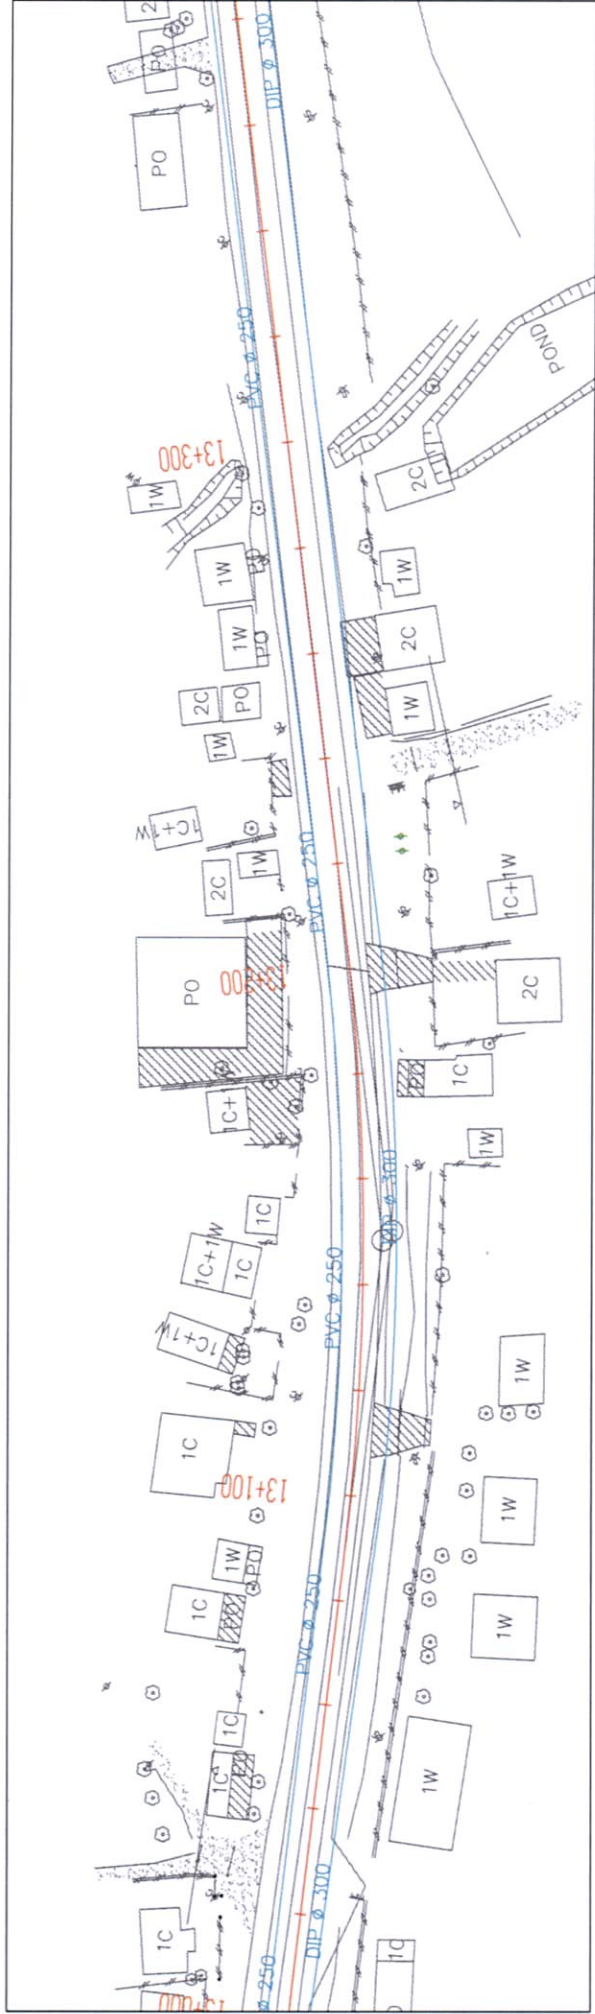

Location Map of Underground Facilities (Thatkhaio ~ Friendship bridge)

WATER PIPE LINE

TELECOM CABLE LINE

Location Map of Underground Facilities (Thatkhao ~ Friendship bridge)

WATER PIPE LINE

TELECOM CABLE LINE

Location map of underground facilities (Friendship bridge)

WATER PIPE LINE

TELECOM CABLE LINE

Location Map of Underground Facilities (Thatkhaio ~ Friendship bridge)

WATER PIPE LINE

TELECOM CABLE LINE

Location Map of Underground Facilities (Thatkhao ~ Friendship bridge)

WATER PIPE LINE

TELECOM CABLE LINE

Location Map of Underground Facilities (Thatkhao ~ Friendship bridge)

WATER PIPE LINE

TELECOM CABLE LINE

Location Map of Underground Facilities (Thatkhao ~ Friendship bridge)

WATER PIPE LINE

TELECOM CABLE LINE

Location Map of Underground Facilities (Thatkhaio ~ Friendship bridge)

WATER PIPE LINE

TELECOM CABLE LINE