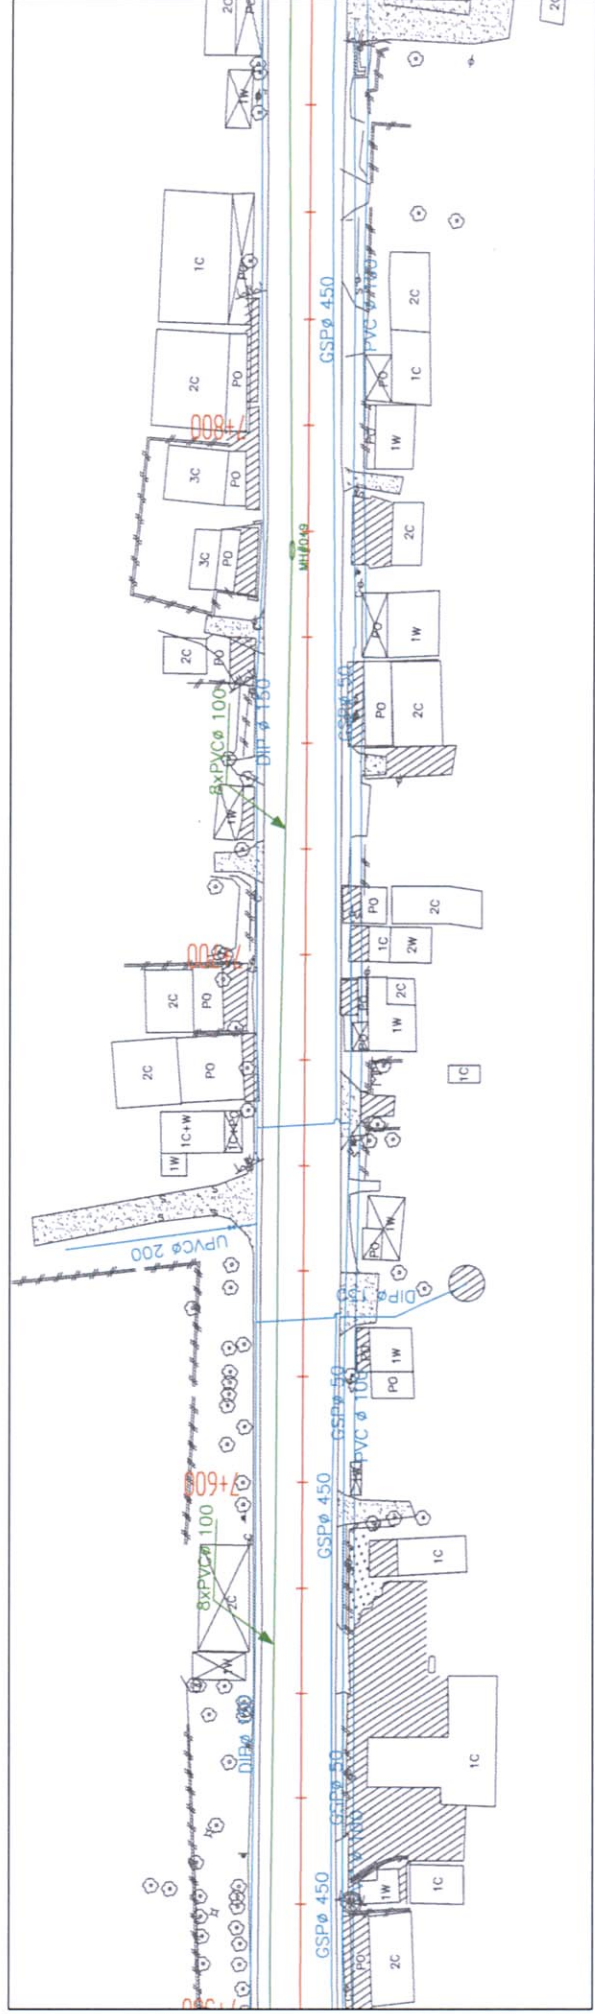

Location Map of Underground Facilities (Thatkhaio ~ Friendship bridge)

WATER PIPE LINE

TELECOM CABLE LINE

Location Map of Underground Facilities (Thatkhao ~ Friendship bridge)

WATER PIPE LINE

TELECOM CABLE LINE

Location map of underground facilities (Friendship bridge)

WATER PIPE LINE

TELECOM CABLE LINE

Location Map of Underground Facilities (Thatkhaio ~ Friendship bridge)

WATER PIPE LINE

TELECOM CABLE LINE

Location Map of Underground Facilities (Thatkhao ~ Friendship bridge)

WATER PIPE LINE

TELECOM CABLE LINE

Location Map of Underground Facilities (Thatkhao ~ Friendship bridge)

WATER PIPE LINE

TELECOM CABLE LINE

Location Map of Underground Facilities (Thatkhao ~ Friendship bridge)

WATER PIPE LINE

TELECOM CABLE LINE

Location Map of Underground Facilities (Thatkhaio ~ Friendship bridge)

WATER PIPE LINE

TELECOM CABLE LINE