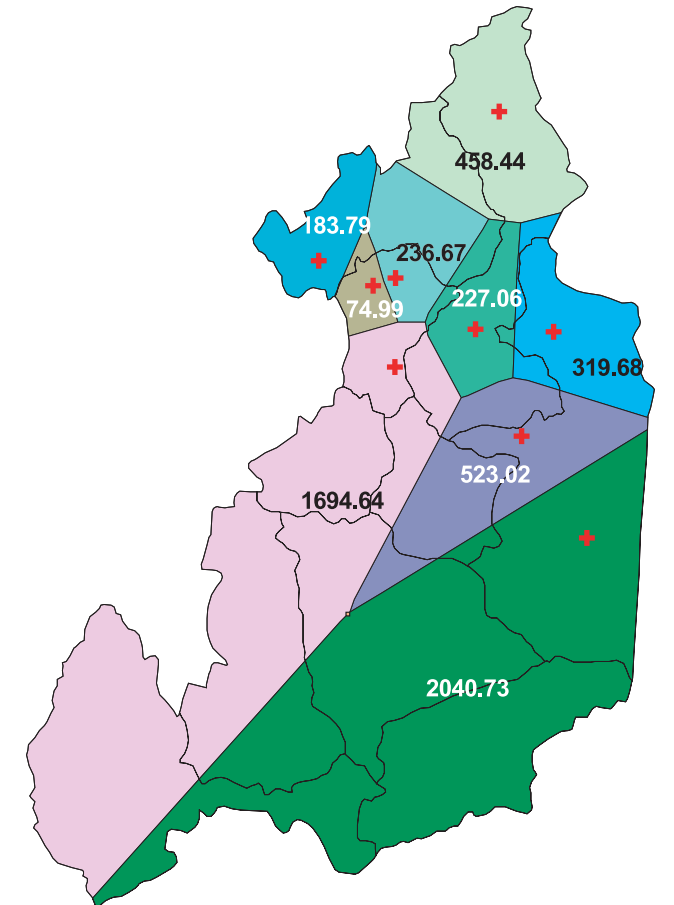

SERVICE AREAS BY HOSPITAL LEVEL IN POLONNARUWA DISTRICT

[Using Thiessen Polygon]

+ Hospital
 Divisional Secretary Area

SERVICE AREAS BY HOSPITALS LEVEL IN BADULLA DISTRICT

[Using Thiessen Polygon]

+ Hospitals
 Divisional Secretary Area

GOVERNMENT AND BASE HOSPITALS

DISTRICT HOSPITALS

PERIPHERAL UNITS AND RURAL HOSPITALS

CENTRAL DISPENSERS AND MATERNITY HOMES

ALL HOSPITALS

SERVICE AREAS BY HOSPITAL LEVEL IN MONARAGALA DISTRICT

[Using Thiessen Polygon]

+ Hospital
 □ Divisional Secretary Area

BASE HOSPITAL

DISTRICT HOSPITALS

ALL HOSPITALS

RURAL HOSPITALS & PERIPHERAL UNITS

CENTRAL DISPENSERIES

SERVICE AREAS BY HOSPITAL LEVEL IN RATHNAPURA DISTRICT

[Using Thiessen Polygon]

[Using Thiessen Polygon]