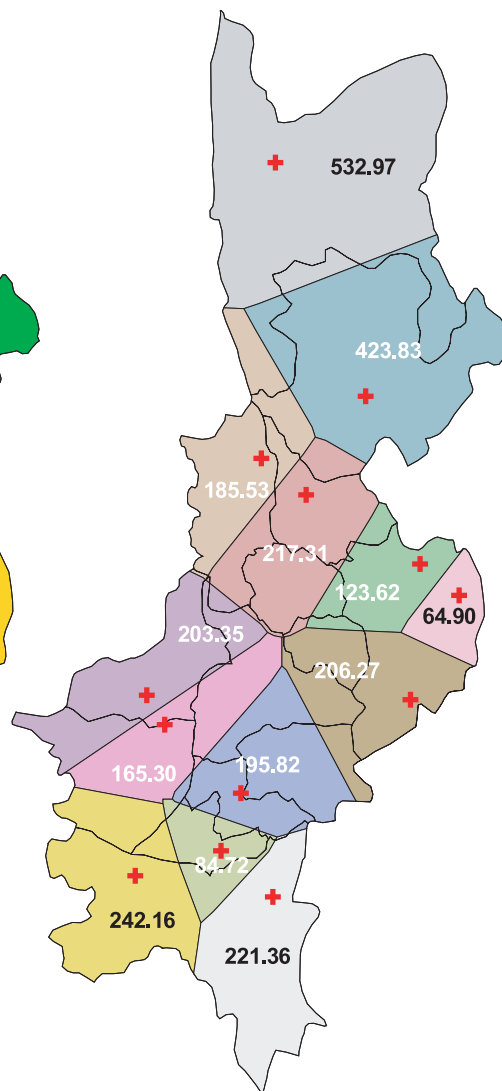

SERVICE AREAS BY HOSPITAL LEVEL IN POLONNARUWA DISTRICT

[Using Thiessen Polygon]

+ Hospital
 Divisional Secretary Area

SERVICE AREAS BY HOSPITALS LEVEL IN BADULLA DISTRICT

[Using Thiessen Polygon]

+ Hospitals
 Divisional Secretary Area

GOVERNMENT AND BASE HOSPITALS

DISTRICT HOSPITALS

PERIPHERAL UNITS AND RURAL HOSPITALS

CENTRAL DISPENSERS AND MATERNITY HOMES

ALL HOSPITALS

SERVICE AREAS BY HOSPITAL LEVEL IN MONARAGALA DISTRICT

[Using Thiessen Polygon]

+ Hospital
 □ Divisional Secretary Area

BASE HOSPITAL

DISTRICT HOSPITALS

ALL HOSPITALS

RURAL HOSPITALS & PERIPHERAL UNITS

CENTRAL DISPENSERIES

SERVICE AREAS BY HOSPITAL LEVEL IN RATHNAPURA DISTRICT

[Using Thiessen Polygon]

Hospital
 Divisional Secretary Area

GOVERNMENT & BASE HOSPITALS

DISTRICT HOSPITALS

ALL HOSPITALS

PERIPHERAL UNITS & RURAL HOSPITALS

CENTRAL DISPENSERIES & ESTATE HOSPITALS

SERVICE AREAS BY HOSPITAL LEVEL IN KEGALLE DISTRICT