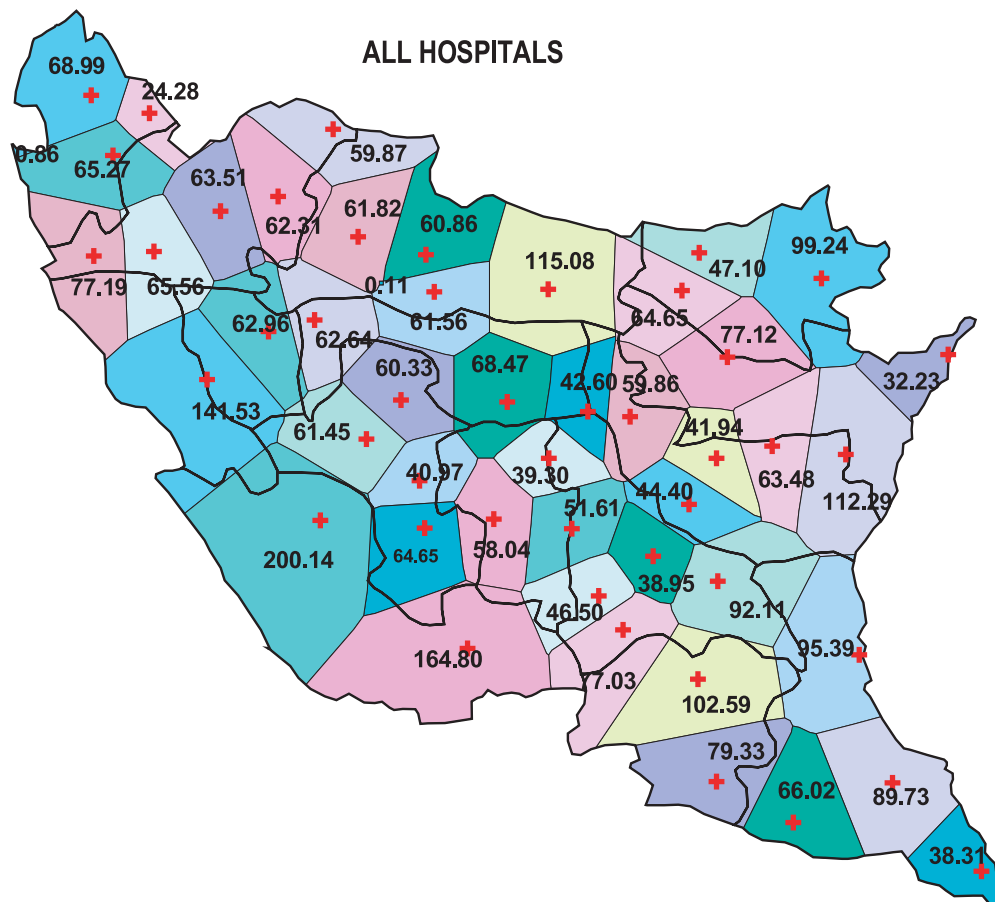

SERVICE AREAS BY HOSPITAL LEVEL IN POLONNARUWA DISTRICT

[Using Thiessen Polygon]

+ Hospital
 Divisional Secretary Area

SERVICE AREAS BY HOSPITALS LEVEL IN BADULLA DISTRICT

[Using Thiessen Polygon]

+ Hospitals
 Divisional Secretary Area

GOVERNMENT AND BASE HOSPITALS

DISTRICT HOSPITALS

PERIPHERAL UNITS AND RURAL HOSPITALS

CENTRAL DISPENSERS AND MATERNITY HOMES

ALL HOSPITALS

SERVICE AREAS BY HOSPITAL LEVEL IN MONARAGALA DISTRICT

[Using Thiessen Polygon]

Hospital
 Divisional Secretary Area

GOVERNMENT & BASE HOSPITALS

DISTRICT HOSPITALS

ALL HOSPITALS

PERIPHERAL UNITS & RURAL HOSPITALS

CENTRAL DISPENSERIES & ESTATE HOSPITALS

SERVICE AREAS BY HOSPITAL LEVEL IN KEGALLE DISTRICT

[Using Thiessen Polygon]