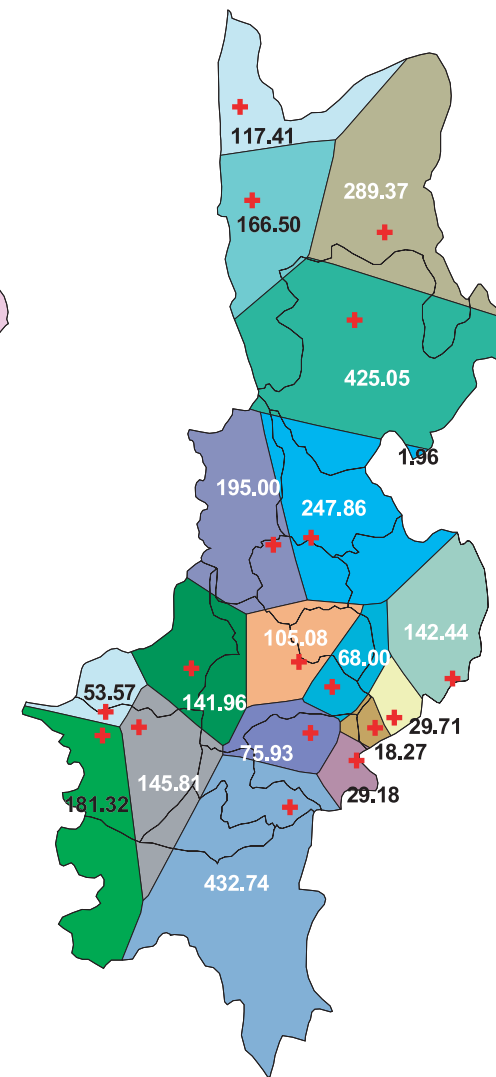

SERVICE AREAS BY HOSPITAL LEVEL IN POLONNARUWA DISTRICT

[Using Thiessen Polygon]

+ Hospital
 Divisional Secretary Area

SERVICE AREAS BY HOSPITALS LEVEL IN BADULLA DISTRICT

[Using Thiessen Polygon]

+ Hospitals
 Divisional Secretary Area

GOVERNMENT AND BASE HOSPITALS

DISTRICT HOSPITALS

PERIPHERAL UNITS AND RURAL HOSPITALS

CENTRAL DISPENSERS AND MATERNITY HOMES

ALL HOSPITALS

SERVICE AREAS BY HOSPITAL LEVEL IN MONARAGALA DISTRICT

[Using Thiessen Polygon]

+ Hospital
 □ Divisional Secretary Area

BASE HOSPITAL

DISTRICT HOSPITALS

ALL HOSPITALS

RURAL HOSPITALS & PERIPHERAL UNITS

CENTRAL DISPENSERIES

SERVICE AREAS BY HOSPITAL LEVEL IN RATHNAPURA DISTRICT

[Using Thiessen Polygon]

[Using Thiessen Polygon]