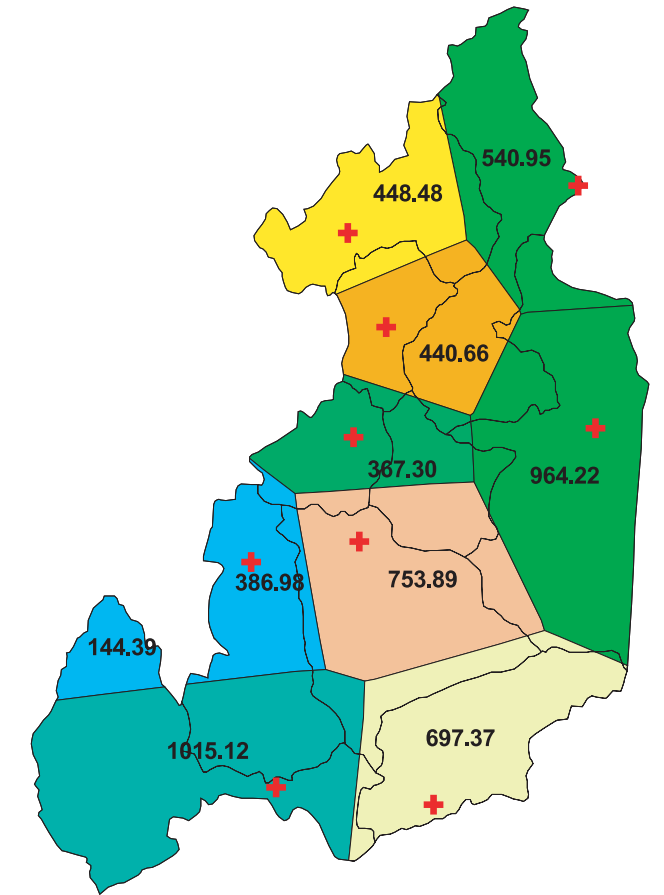

SERVICE AREAS BY HOSPITAL LEVEL IN POLONNARUWA DISTRICT

[Using Thiessen Polygon]

+ Hospital
 Divisional Secretary Area

SERVICE AREAS BY HOSPITALS LEVEL IN BADULLA DISTRICT

[Using Thiessen Polygon]

+ Hospitals
 Divisional Secretary Area

GOVERNMENT AND BASE HOSPITALS

DISTRICT HOSPITALS

PERIPHERAL UNITS AND RURAL HOSPITALS

CENTRAL DISPENSERS AND MATERNITY HOMES

ALL HOSPITALS

SERVICE AREAS BY HOSPITAL LEVEL IN MONARAGALA DISTRICT

[Using Thiessen Polygon]

+ Hospital
 □ Divisional Secretary Area

BASE HOSPITAL

DISTRICT HOSPITALS

ALL HOSPITALS

RURAL HOSPITALS & PERIPHERAL UNITS

CENTRAL DISPENSERIES

SERVICE AREAS BY HOSPITAL LEVEL IN RATHNAPURA DISTRICT

[Using Thiessen Polygon]

[Using Thiessen Polygon]