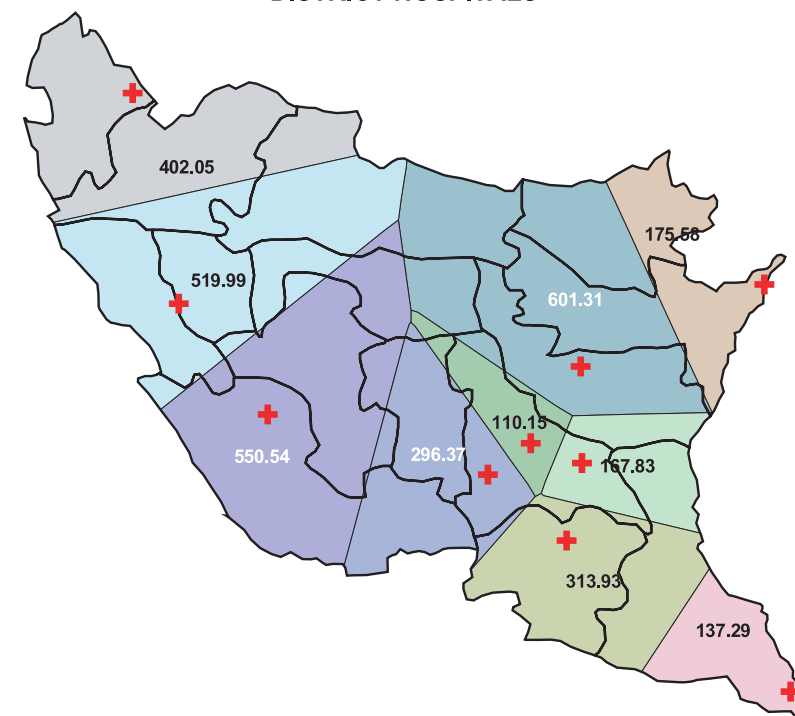

DISTRICT HOSPITALS