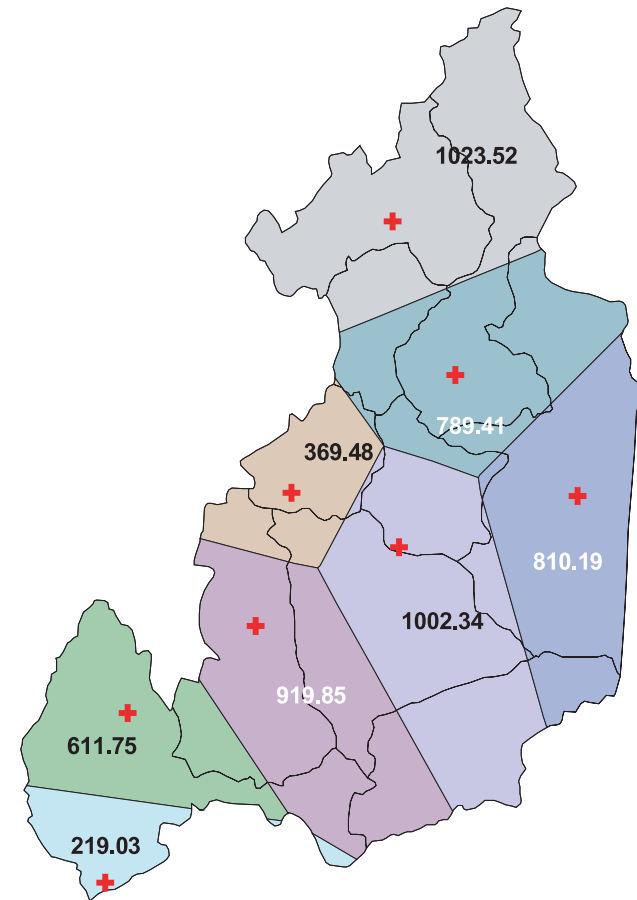

SERVICE AREAS BY HOSPITAL LEVEL IN POLONNARUWA DISTRICT

[Using Thiessen Polygon]

+ Hospital
 Divisional Secretary Area

SERVICE AREAS BY HOSPITALS LEVEL IN BADULLA DISTRICT

[Using Thiessen Polygon]

+ Hospitals
 Divisional Secretary Area

GOVERNMENT AND BASE HOSPITALS

DISTRICT HOSPITALS

PERIPHERAL UNITS AND RURAL HOSPITALS

CENTRAL DISPENSERS AND MATERNITY HOMES

ALL HOSPITALS

SERVICE AREAS BY HOSPITAL LEVEL IN MONARAGALA DISTRICT

[Using Thiessen Polygon]

+ Hospital
 □ Divisional Secretary Area

BASE HOSPITAL

DISTRICT HOSPITALS

ALL HOSPITALS

RURAL HOSPITALS & PERIPHERAL UNITS

CENTRAL DISPENSERIES

SERVICE AREAS BY HOSPITAL LEVEL IN RATHNAPURA DISTRICT

[Using Thiessen Polygon]

[Using Thiessen Polygon]