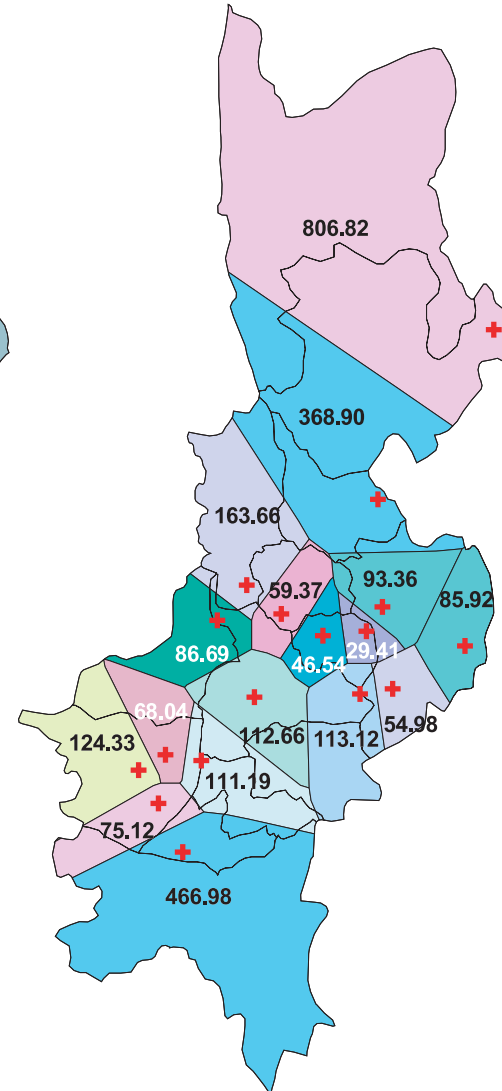

SERVICE AREAS BY HOSPITAL LEVEL IN POLONNARUWA DISTRICT

[Using Thiessen Polygon]

+ Hospital
 Divisional Secretary Area

SERVICE AREAS BY HOSPITALS LEVEL IN BADULLA DISTRICT

[Using Thiessen Polygon]

+ Hospitals
 Divisional Secretary Area

GOVERNMENT AND BASE HOSPITALS

DISTRICT HOSPITALS

PERIPHERAL UNITS AND RURAL HOSPITALS

CENTRAL DISPENSERS AND MATERNITY HOMES

ALL HOSPITALS

SERVICE AREAS BY HOSPITAL LEVEL IN MONARAGALA DISTRICT

[Using Thiessen Polygon]

+ Hospital
 □ Divisional Secretary Area

BASE HOSPITAL

DISTRICT HOSPITALS

ALL HOSPITALS

RURAL HOSPITALS & PERIPHERAL UNITS

CENTRAL DISPENSERIES

SERVICE AREAS BY HOSPITAL LEVEL IN RATHNAPURA DISTRICT

[Using Thiessen Polygon]

Hospital
 Divisional Secretary Area

GOVERNMENT & BASE HOSPITALS

DISTRICT HOSPITALS

ALL HOSPITALS

PERIPHERAL UNITS & RURAL HOSPITALS

CENTRAL DISPENSERIES & ESTATE HOSPITALS

SERVICE AREAS BY HOSPITAL LEVEL IN KEGALLE DISTRICT