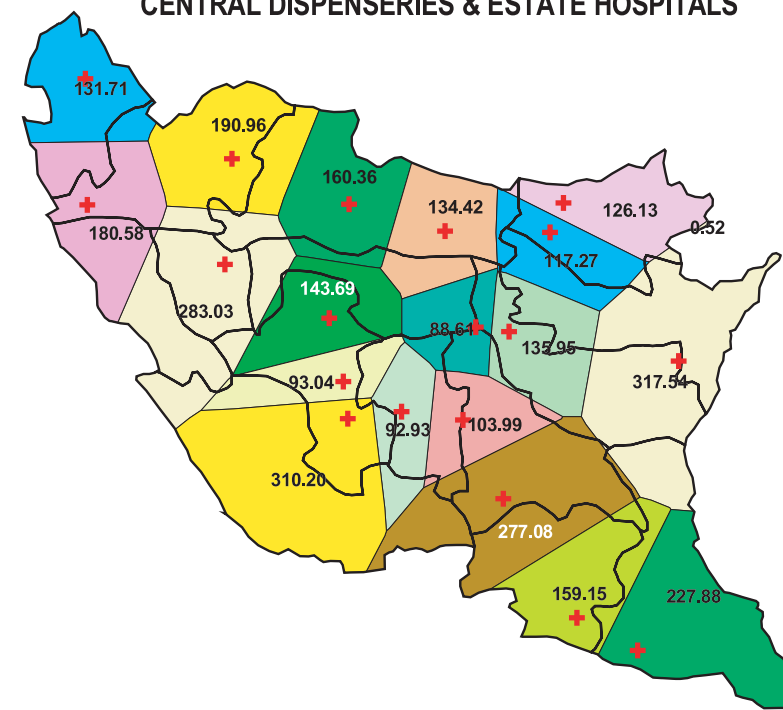

SERVICE AREAS BY HOSPITAL LEVEL IN POLONNARUWA DISTRICT

[Using Thiessen Polygon]

+ Hospital
 Divisional Secretary Area

SERVICE AREAS BY HOSPITALS LEVEL IN BADULLA DISTRICT

[Using Thiessen Polygon]

+ Hospitals
 Divisional Secretary Area

GOVERNMENT AND BASE HOSPITALS

DISTRICT HOSPITALS

PERIPHERAL UNITS AND RURAL HOSPITALS

CENTRAL DISPENSERS AND MATERNITY HOMES

ALL HOSPITALS

SERVICE AREAS BY HOSPITAL LEVEL IN MONARAGALA DISTRICT

[Using Thiessen Polygon]

Hospital
 Divisional Secretary Area

GOVERNMENT & BASE HOSPITALS

DISTRICT HOSPITALS

ALL HOSPITALS

PERIPHERAL UNITS & RURAL HOSPITALS

CENTRAL DISPENSERIES & ESTATE HOSPITALS

SERVICE AREAS BY HOSPITAL LEVEL IN KEGALLE DISTRICT

[Using Thiessen Polygon]