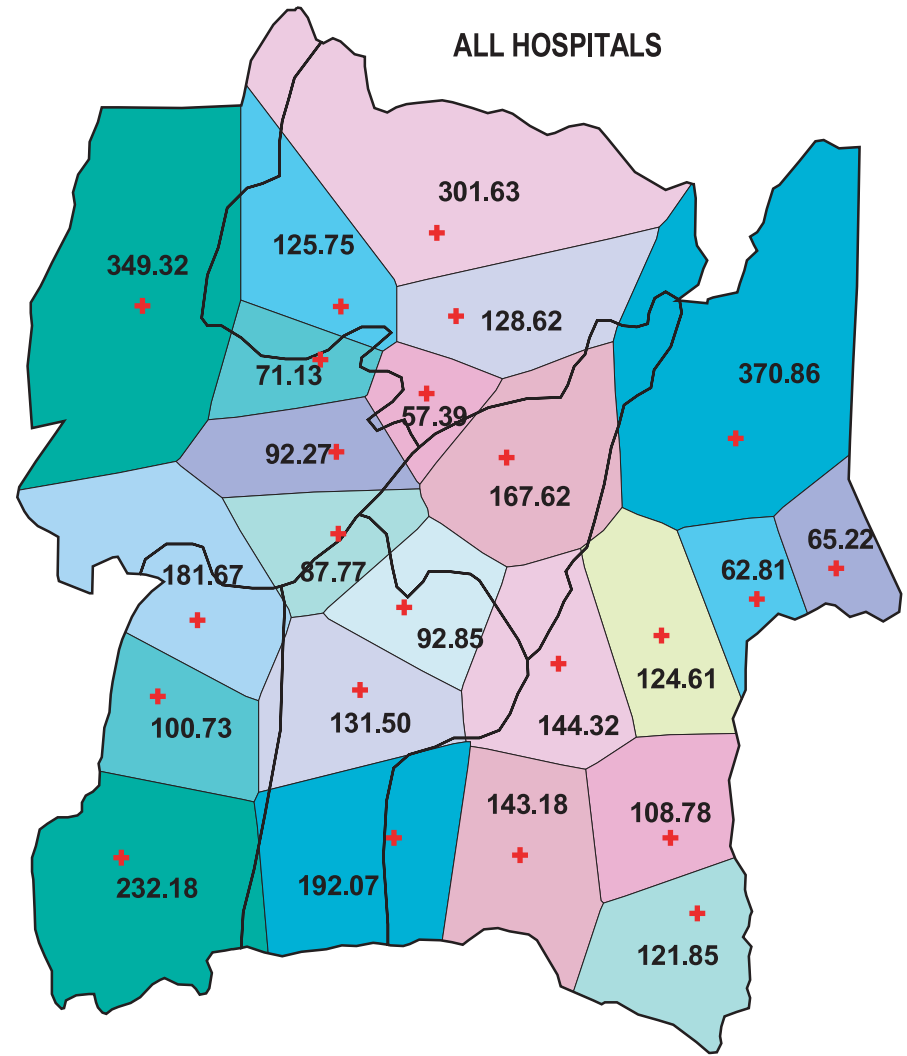

SERVICE AREAS BY HOSPITAL LEVEL IN POLONNARUWA DISTRICT

[Using Thiessen Polygon]

+ Hospital
 Divisional Secretary Area

SERVICE AREAS BY HOSPITALS LEVEL IN BADULLA DISTRICT

[Using Thiessen Polygon]

+ Hospitals
 Divisional Secretary Area

GOVERNMENT AND BASE HOSPITALS

DISTRICT HOSPITALS

PERIPHERAL UNITS AND RURAL HOSPITALS

CENTRAL DISPENSERS AND MATERNITY HOMES

ALL HOSPITALS

SERVICE AREAS BY HOSPITAL LEVEL IN MONARAGALA DISTRICT

[Using Thiessen Polygon]

+ Hospital
 □ Divisional Secretary Area

BASE HOSPITAL

DISTRICT HOSPITALS

ALL HOSPITALS

RURAL HOSPITALS & PERIPHERAL UNITS

CENTRAL DISPENSERIES

SERVICE AREAS BY HOSPITAL LEVEL IN RATHNAPURA DISTRICT

[Using Thiessen Polygon]

Hospital
 Divisional Secretary Area

GOVERNMENT & BASE HOSPITALS

DISTRICT HOSPITALS

ALL HOSPITALS

PERIPHERAL UNITS & RURAL HOSPITALS

CENTRAL DISPENSERIES & ESTATE HOSPITALS

SERVICE AREAS BY HOSPITAL LEVEL IN KEGALLE DISTRICT