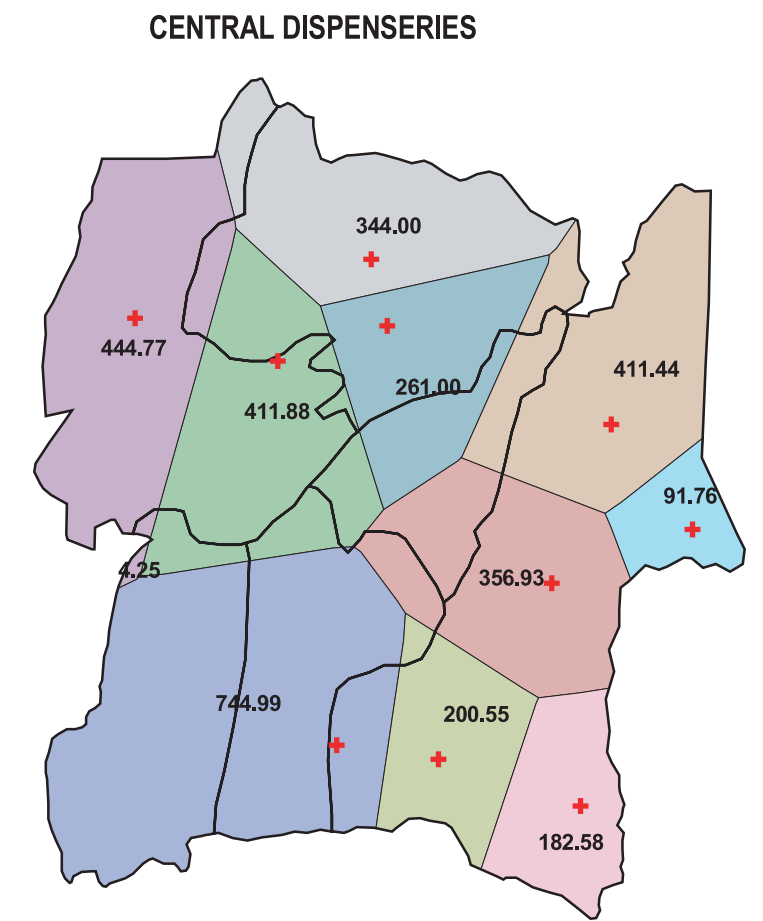

SERVICE AREAS BY HOSPITAL LEVEL IN POLONNARUWA DISTRICT

[Using Thiessen Polygon]

+ Hospital
 Divisional Secretary Area

SERVICE AREAS BY HOSPITALS LEVEL IN BADULLA DISTRICT

[Using Thiessen Polygon]

+ Hospitals
 Divisional Secretary Area

GOVERNMENT AND BASE HOSPITALS

DISTRICT HOSPITALS

PERIPHERAL UNITS AND RURAL HOSPITALS

CENTRAL DISPENSERS AND MATERNITY HOMES

ALL HOSPITALS

SERVICE AREAS BY HOSPITAL LEVEL IN MONARAGALA DISTRICT

[Using Thiessen Polygon]

+ Hospital
 □ Divisional Secretary Area

BASE HOSPITAL

DISTRICT HOSPITALS

ALL HOSPITALS

RURAL HOSPITALS & PERIPHERAL UNITS

CENTRAL DISPENSERIES

SERVICE AREAS BY HOSPITAL LEVEL IN RATHNAPURA DISTRICT

[Using Thiessen Polygon]

[Using Thiessen Polygon]