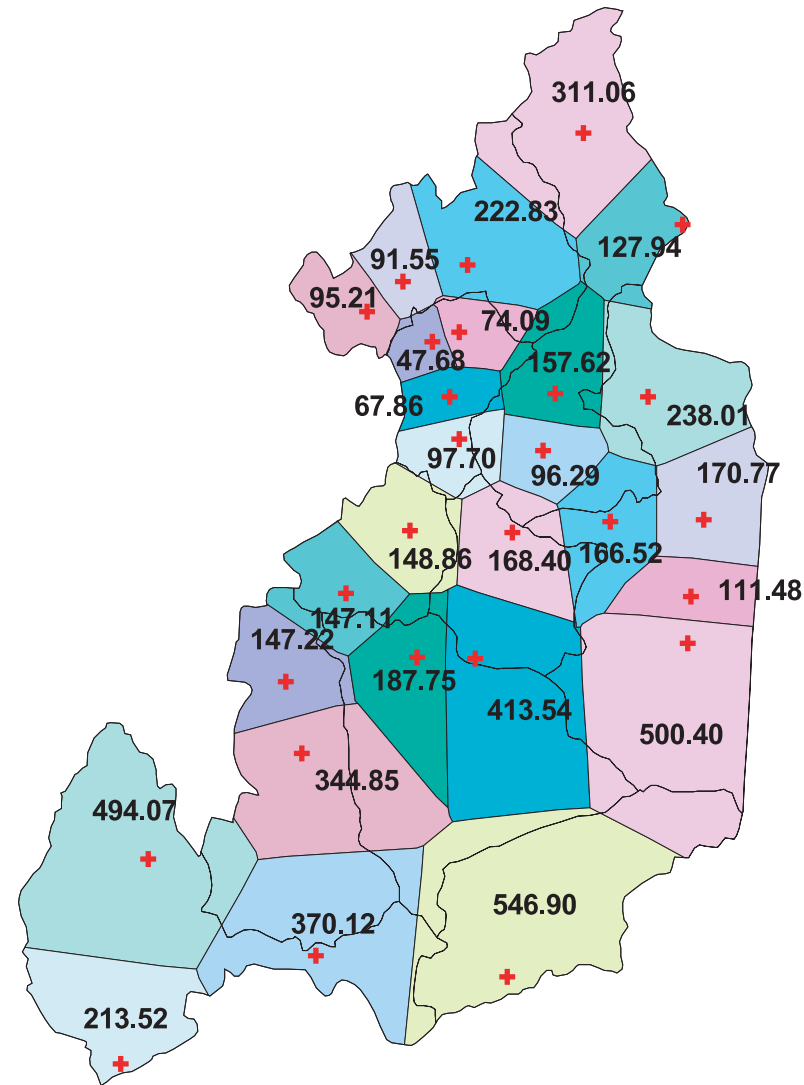

SERVICE AREAS BY HOSPITAL LEVEL IN POLONNARUWA DISTRICT

[Using Thiessen Polygon]

+ Hospital
 Divisional Secretary Area

SERVICE AREAS BY HOSPITALS LEVEL IN BADULLA DISTRICT

[Using Thiessen Polygon]

+ Hospitals
 Divisional Secretary Area

GOVERNMENT AND BASE HOSPITALS

DISTRICT HOSPITALS

PERIPHERAL UNITS AND RURAL HOSPITALS

CENTRAL DISPENSERS AND MATERNITY HOMES

ALL HOSPITALS

SERVICE AREAS BY HOSPITAL LEVEL IN MONARAGALA DISTRICT

[Using Thiessen Polygon]

+ Hospital
 □ Divisional Secretary Area

BASE HOSPITAL

DISTRICT HOSPITALS

ALL HOSPITALS

RURAL HOSPITALS & PERIPHERAL UNITS

CENTRAL DISPENSERIES

SERVICE AREAS BY HOSPITAL LEVEL IN RATHNAPURA DISTRICT

[Using Thiessen Polygon]

[Using Thiessen Polygon]