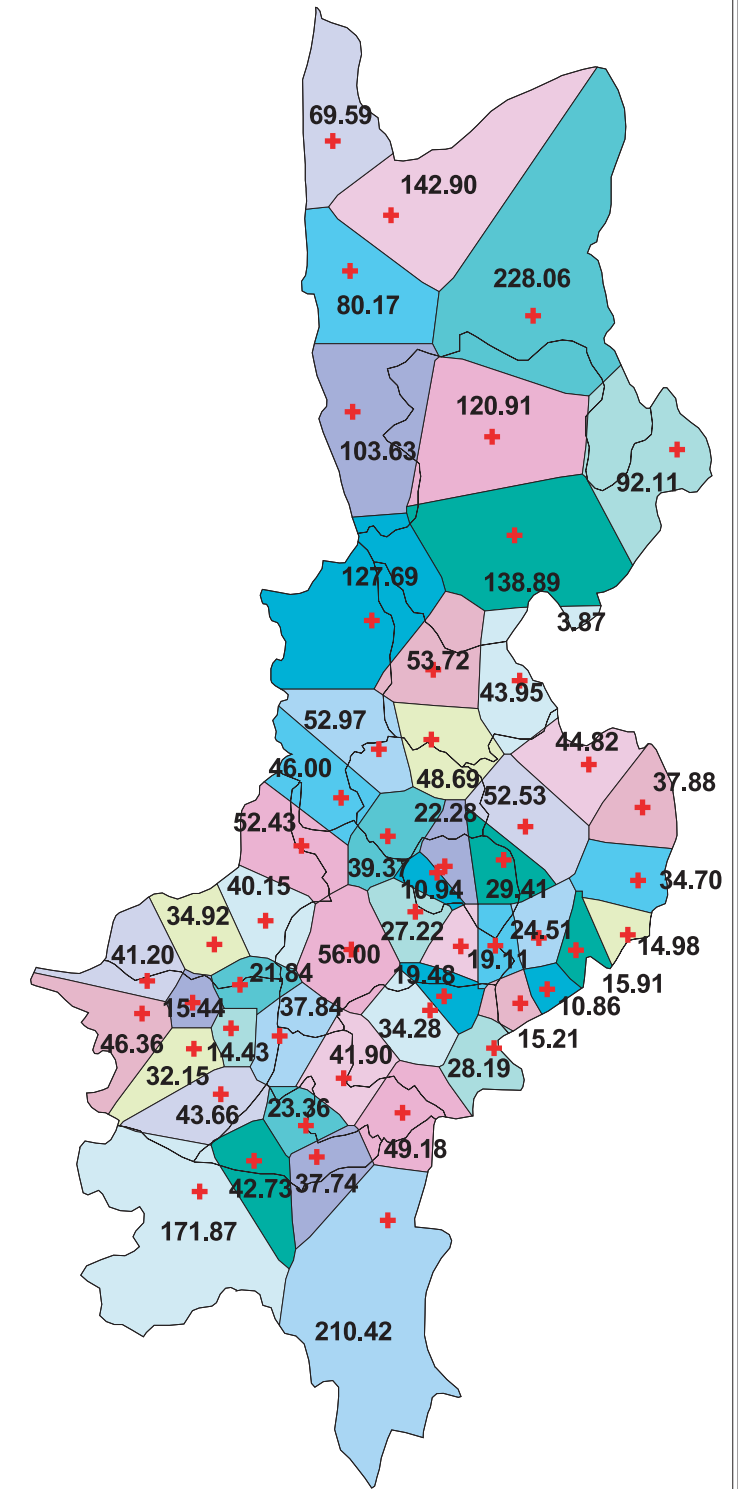

SERVICE AREAS BY HOSPITAL LEVEL IN POLONNARUWA DISTRICT

[Using Thiessen Polygon]

+ Hospital
 Divisional Secretary Area

SERVICE AREAS BY HOSPITALS LEVEL IN BADULLA DISTRICT

[Using Thiessen Polygon]

+ Hospitals
 Divisional Secretary Area

GOVERNMENT AND BASE HOSPITALS

DISTRICT HOSPITALS

PERIPHERAL UNITS AND RURAL HOSPITALS

CENTRAL DISPENSERS AND MATERNITY HOMES

ALL HOSPITALS

SERVICE AREAS BY HOSPITAL LEVEL IN MONARAGALA DISTRICT

[Using Thiessen Polygon]

+ Hospital
 □ Divisional Secretary Area

BASE HOSPITAL

DISTRICT HOSPITALS

ALL HOSPITALS

RURAL HOSPITALS & PERIPHERAL UNITS

CENTRAL DISPENSERIES

SERVICE AREAS BY HOSPITAL LEVEL IN RATHNAPURA DISTRICT

[Using Thiessen Polygon]

[Using Thiessen Polygon]