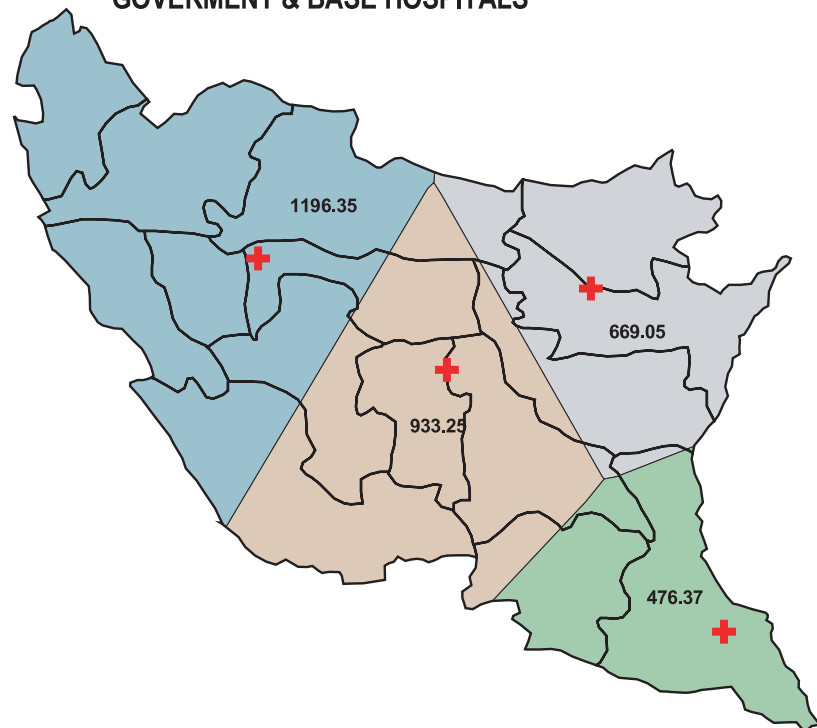

Hospital
 Divisional Secretary Area

GOVERNMENT & BASE HOSPITALS