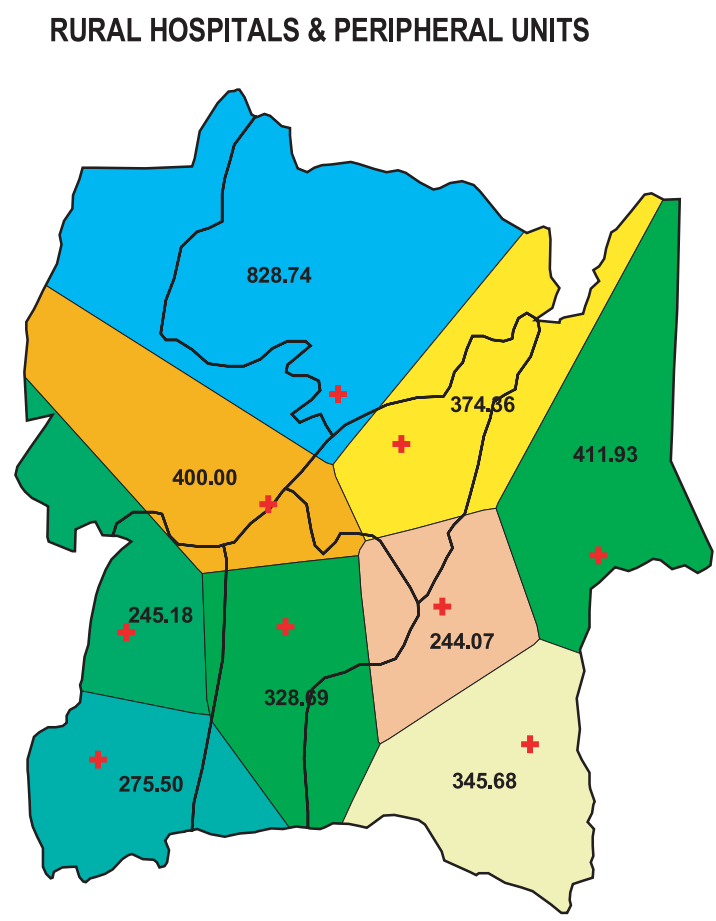

SERVICE AREAS BY HOSPITAL LEVEL IN POLONNARUWA DISTRICT

[Using Thiessen Polygon]

+ Hospital
 Divisional Secretary Area

SERVICE AREAS BY HOSPITALS LEVEL IN BADULLA DISTRICT

[Using Thiessen Polygon]

+ Hospitals
 Divisional Secretary Area

GOVERNMENT AND BASE HOSPITALS

DISTRICT HOSPITALS

PERIPHERAL UNITS AND RURAL HOSPITALS

CENTRAL DISPENSERS AND MATERNITY HOMES

ALL HOSPITALS

SERVICE AREAS BY HOSPITAL LEVEL IN MONARAGALA DISTRICT

[Using Thiessen Polygon]

+ Hospital
 □ Divisional Secretary Area

BASE HOSPITAL

DISTRICT HOSPITALS

ALL HOSPITALS

RURAL HOSPITALS & PERIPHERAL UNITS

CENTRAL DISPENSERIES

SERVICE AREAS BY HOSPITAL LEVEL IN RATHNAPURA DISTRICT

[Using Thiessen Polygon]

Hospital
 Divisional Secretary Area

GOVERNMENT & BASE HOSPITALS

DISTRICT HOSPITALS

ALL HOSPITALS

PERIPHERAL UNITS & RURAL HOSPITALS

CENTRAL DISPENSERIES & ESTATE HOSPITALS

SERVICE AREAS BY HOSPITAL LEVEL IN KEGALLE DISTRICT