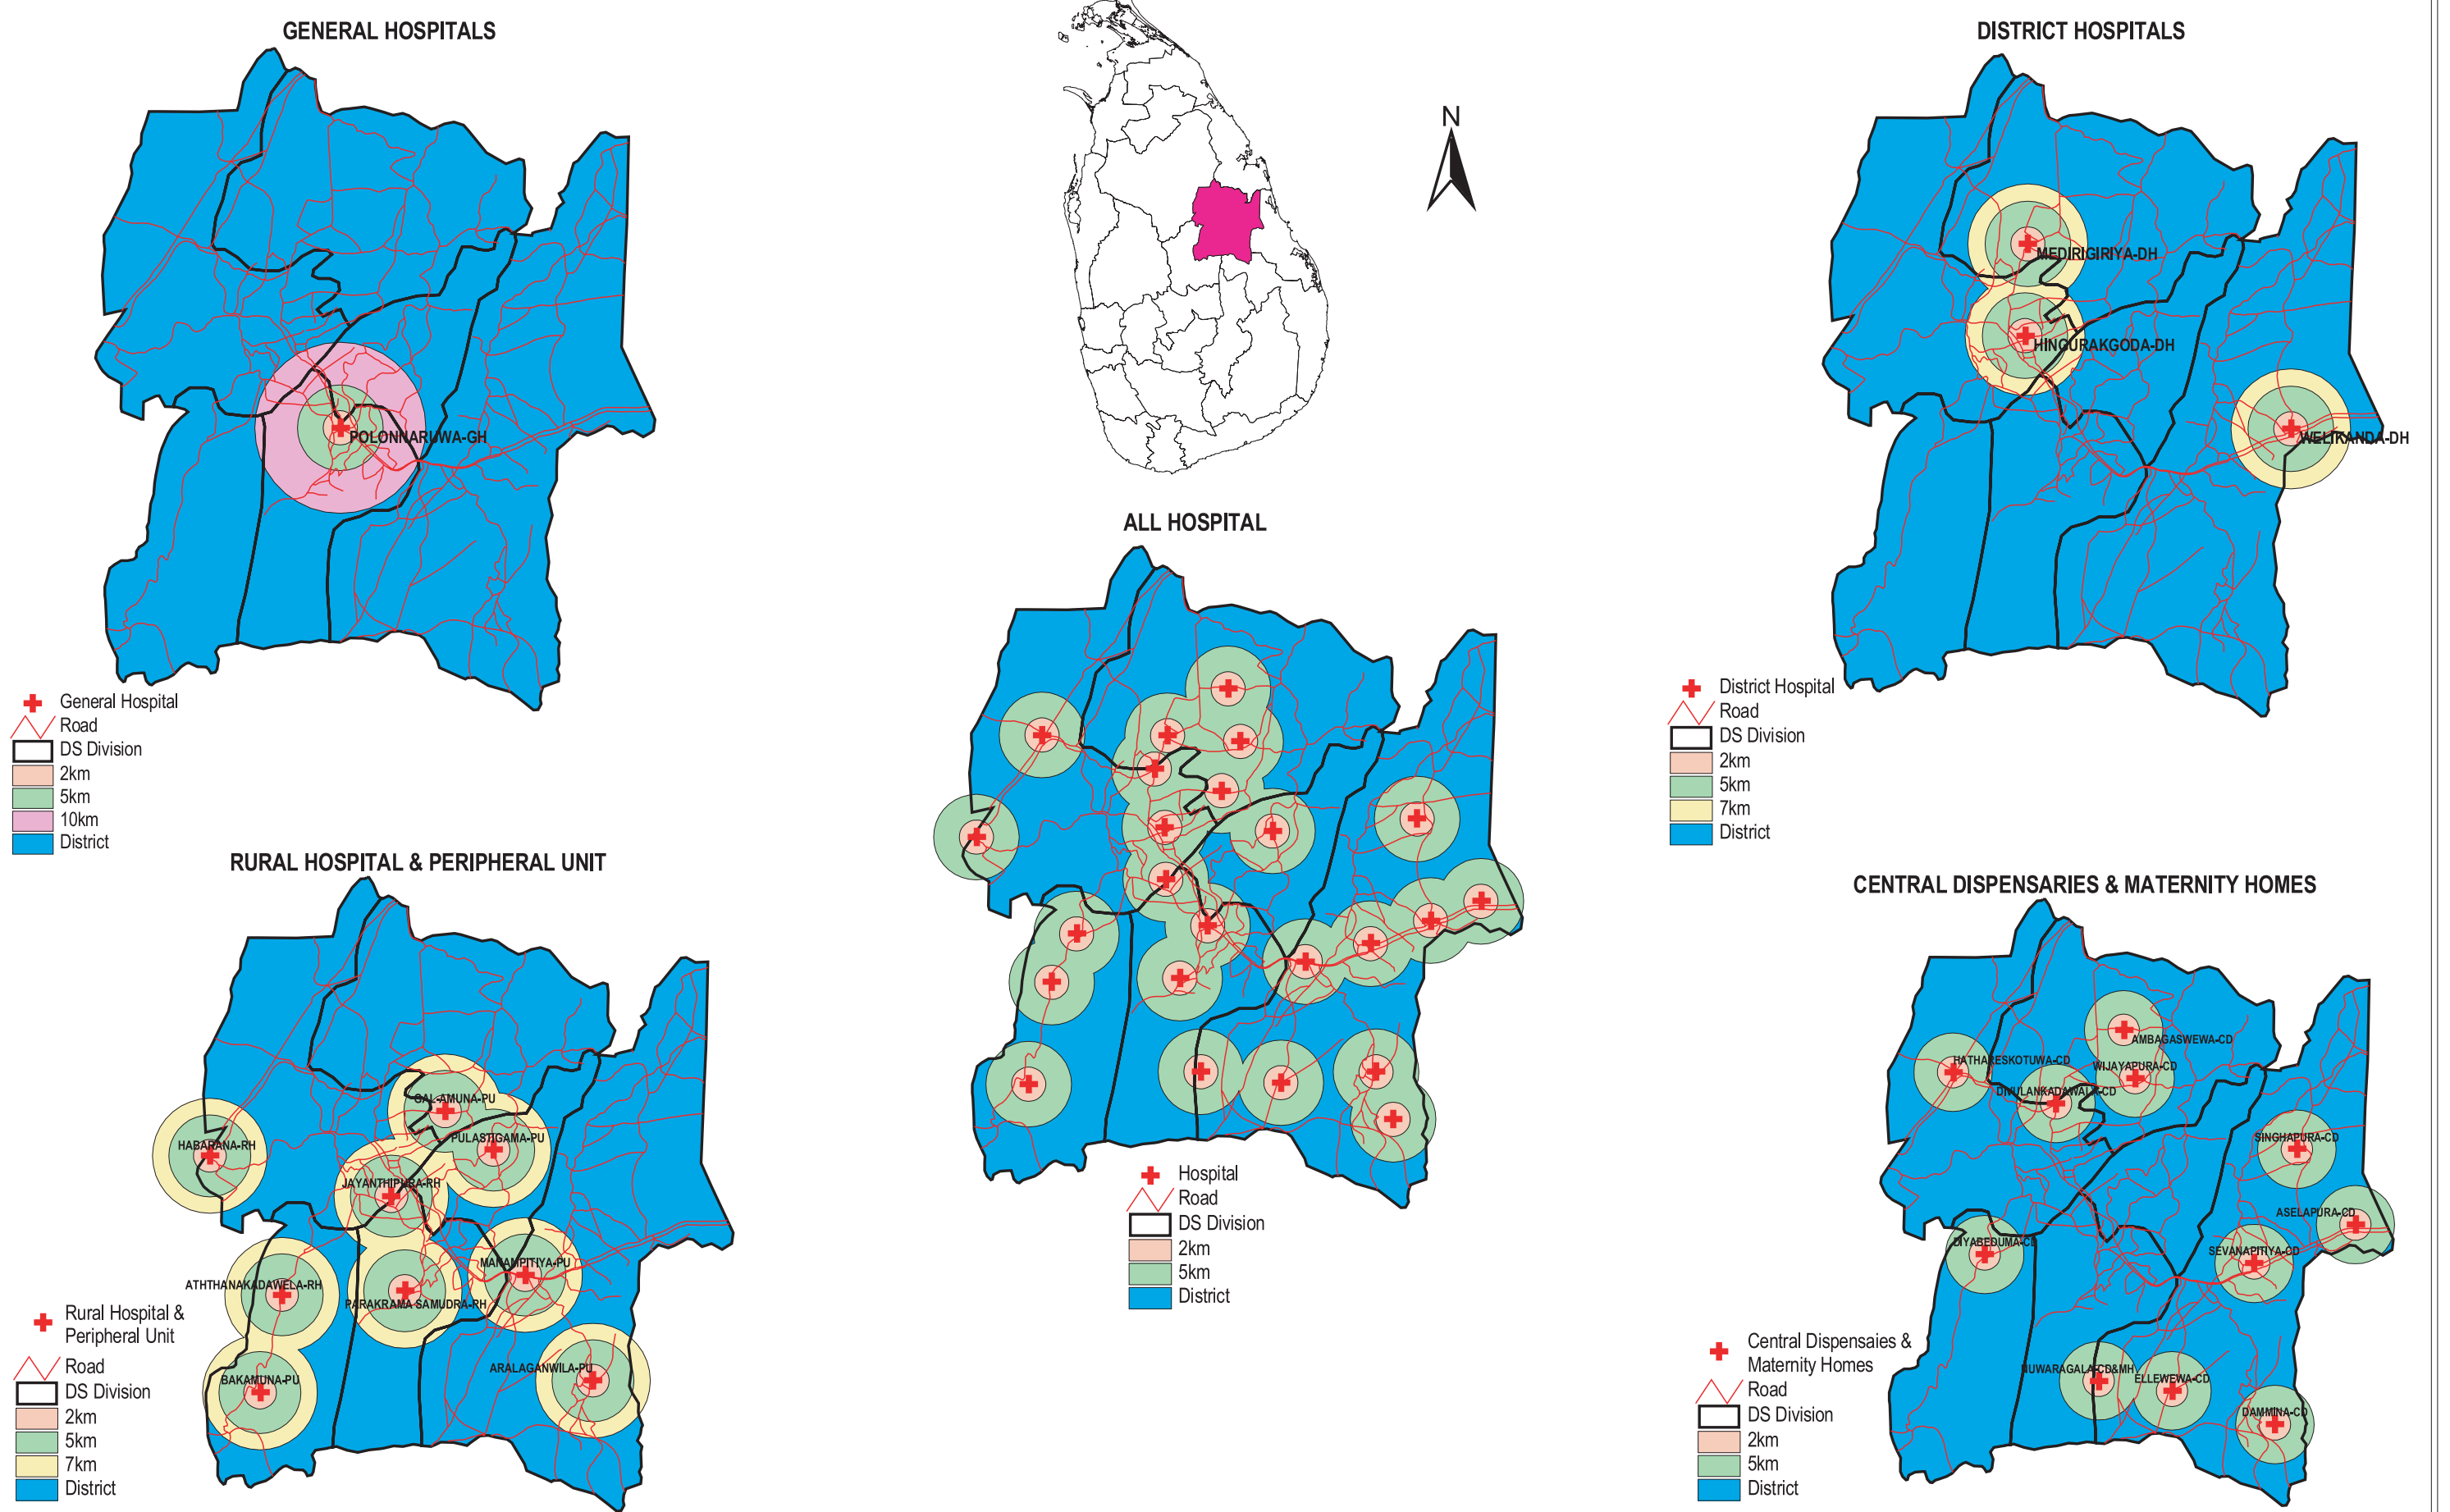

SERVICE CATCHMENT BY HOSPITAL LEVEL IN ANURADHAPURA DISTRICT

GENERAL HOSPITALS

DISTRICT HOSPITALS

ALL HOSPITAL

RURAL HOSPITAL & PERIPHERAL UNIT

CENTRAL DISPENSARIES & MATERNITY HOMES

SERVICE CATCHMENT BY HOSPITAL LEVEL IN POLONNARUWA DISTRICT

Source: Survey of Health Facilities Location 2003

SERVICE CATCHMENT BY HOSPITAL LEVEL IN POLONNARUWA DISTRICT

Source: Survey of Health Facilities Location 2003

SERVICE CATCHMENT AREA BY HOSPITAL LEVEL IN MONARAGALA DISTRICT

BASE HOSPITALS

ALL HOSPITALS

DISTRICT HOSPITALS

RURAL HOSPITAL & PERIPHERAL UNIT

CENTRAL DISPENSARIES