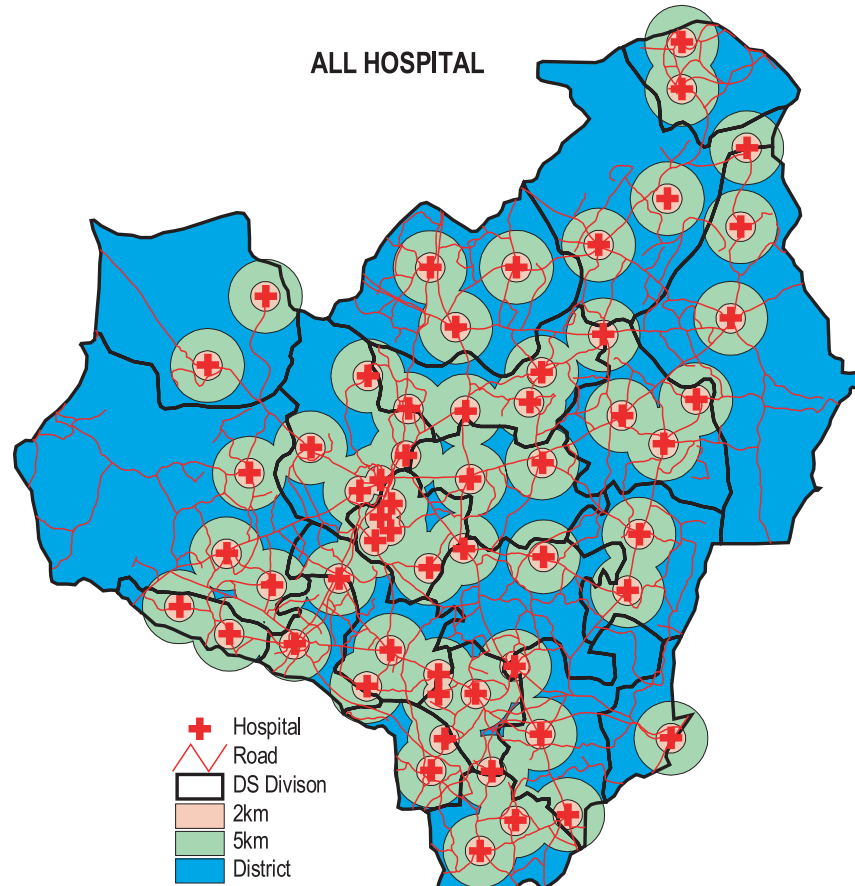

SERVICE CATCHMENT BY HOSPITAL LEVEL IN ANURADHAPURA DISTRICT

GENERAL HOSPITALS

DISTRICT HOSPITALS

ALL HOSPITAL

RURAL HOSPITAL & PERIPHERAL UNIT

CENTRAL DISPENSARIES & MATERNITY HOMES

SERVICE CATCHMENT BY HOSPITAL LEVEL IN POLONNARUWA DISTRICT

Source: Survey of Health Facilities Location 2003

SERVICE CATCHMENT BY HOSPITAL LEVEL IN POLONNARUWA DISTRICT

Source: Survey of Health Facilities Location 2003

SERVICE CATCHMENT AREA BY HOSPITAL LEVEL IN MONARAGALA DISTRICT

BASE HOSPITALS

ALL HOSPITALS

DISTRICT HOSPITALS

RURAL HOSPITAL & PERIPHERAL UNIT

CENTRAL DISPENSARIES