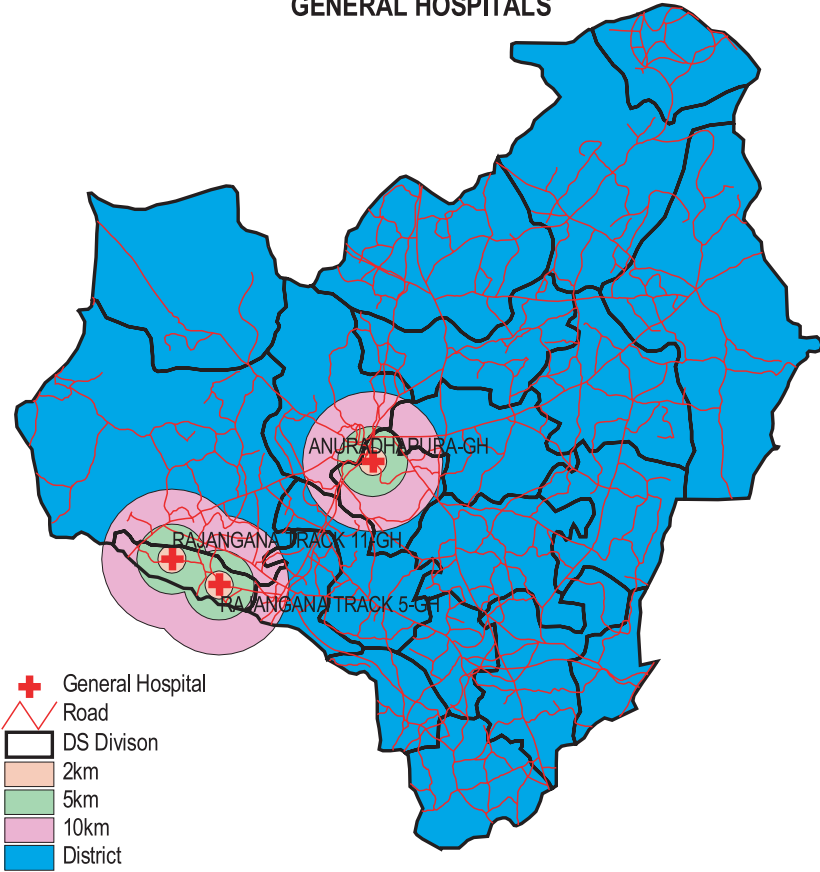

SERVICE CATCHMENT BY HOSPITAL LEVEL IN ANURADHAPURA DISTRICT

GENERAL HOSPITALS

DISTRICT HOSPITALS

ALL HOSPITAL

RURAL HOSPITAL & PERIPHERAL UNIT

CENTRAL DISPENSARIES & MATERNITY HOMES

SERVICE CATCHMENT BY HOSPITAL LEVEL IN POLONNARUWA DISTRICT

Source: Survey of Health Facilities Location 2003

SERVICE CATCHMENT BY HOSPITAL LEVEL IN POLONNARUWA DISTRICT

Source: Survey of Health Facilities Location 2003

SERVICE CATCHMENT AREA BY HOSPITAL LEVEL IN MONARAGALA DISTRICT

BASE HOSPITALS

ALL HOSPITALS

DISTRICT HOSPITALS

RURAL HOSPITAL & PERIPHERAL UNIT

CENTRAL DISPENSARIES