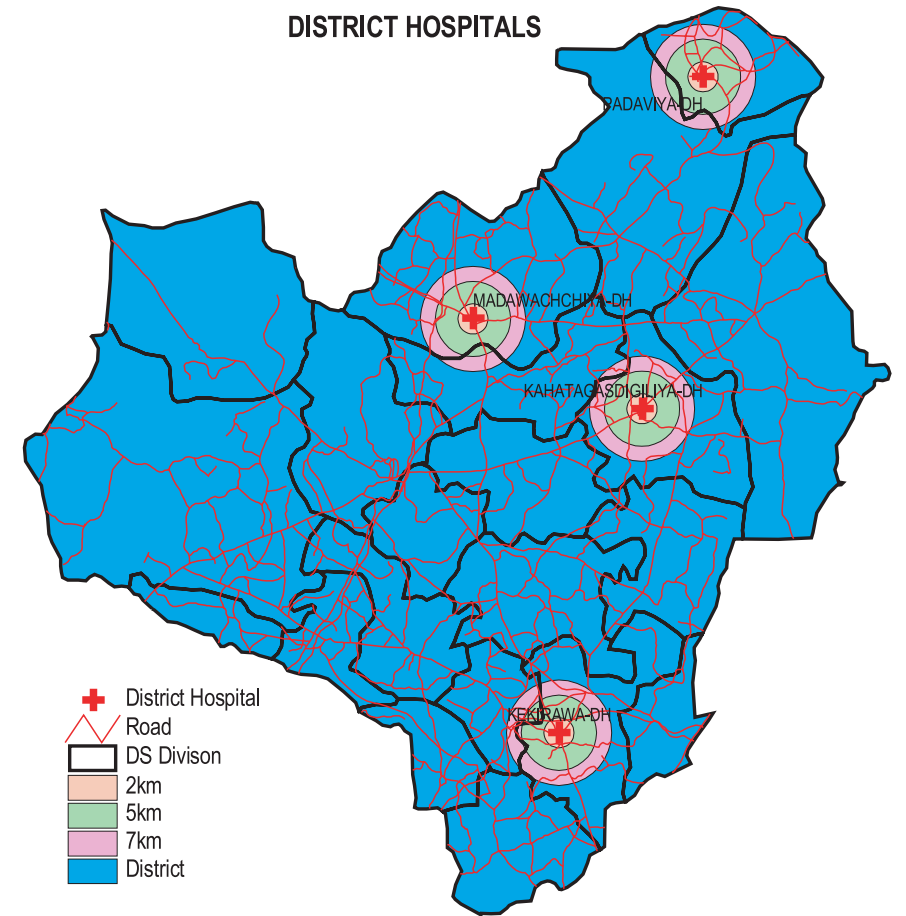

SERVICE CATCHMENT BY HOSPITAL LEVEL IN ANURADHAPURA DISTRICT

GENERAL HOSPITALS

DISTRICT HOSPITALS

ALL HOSPITAL

RURAL HOSPITAL & PERIPHERAL UNIT

CENTRAL DISPENSARIES & MATERNITY HOMES

SERVICE CATCHMENT BY HOSPITAL LEVEL IN POLONNARUWA DISTRICT

Source: Survey of Health Facilities Location 2003

SERVICE CATCHMENT BY HOSPITAL LEVEL IN POLONNARUWA DISTRICT

Source: Survey of Health Facilities Location 2003

SERVICE CATCHMENT AREA BY HOSPITAL LEVEL IN MONARAGALA DISTRICT

BASE HOSPITALS

ALL HOSPITALS

DISTRICT HOSPITALS

RURAL HOSPITAL & PERIPHERAL UNIT

CENTRAL DISPENSARIES