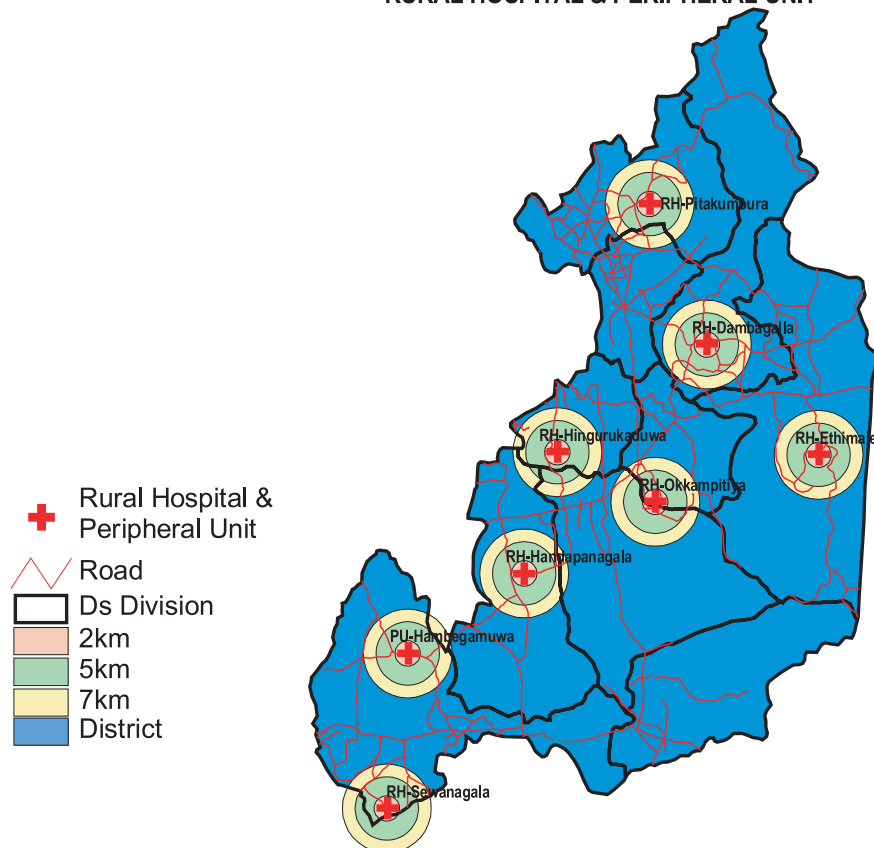

SERVICE CATCHMENT BY HOSPITAL LEVEL IN ANURADHAPURA DISTRICT

GENERAL HOSPITALS

DISTRICT HOSPITALS

ALL HOSPITAL

RURAL HOSPITAL & PERIPHERAL UNIT

CENTRAL DISPENSARIES & MATERNITY HOMES

SERVICE CATCHMENT BY HOSPITAL LEVEL IN POLONNARUWA DISTRICT

Source: Survey of Health Facilities Location 2003

SERVICE CATCHMENT BY HOSPITAL LEVEL IN POLONNARUWA DISTRICT

Source: Survey of Health Facilities Location 2003

SERVICE CATCHMENT AREA BY HOSPITAL LEVEL IN MONARAGALA DISTRICT

BASE HOSPITALS

ALL HOSPITALS

DISTRICT HOSPITALS

RURAL HOSPITAL & PERIPHERAL UNIT

CENTRAL DISPENSARIES