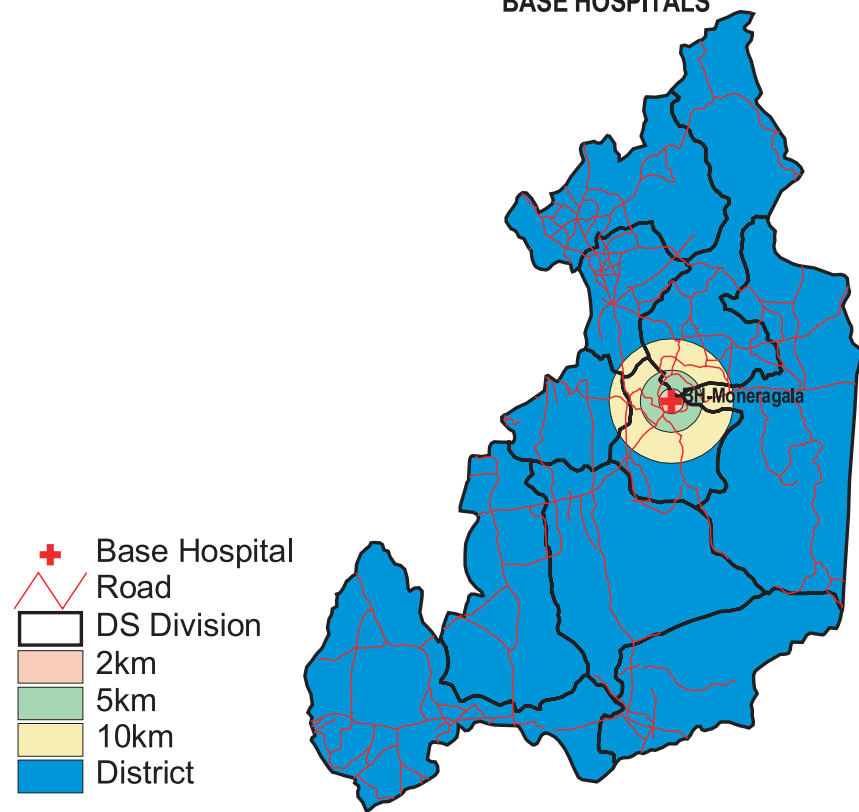

SERVICE CATCHMENT BY HOSPITAL LEVEL IN ANURADHAPURA DISTRICT

GENERAL HOSPITALS

DISTRICT HOSPITALS

ALL HOSPITAL

RURAL HOSPITAL & PERIPHERAL UNIT

CENTRAL DISPENSARIES & MATERNITY HOMES

SERVICE CATCHMENT BY HOSPITAL LEVEL IN POLONNARUWA DISTRICT

Source: Survey of Health Facilities Location 2003

SERVICE CATCHMENT BY HOSPITAL LEVEL IN POLONNARUWA DISTRICT

Source: Survey of Health Facilities Location 2003

SERVICE CATCHMENT AREA BY HOSPITAL LEVEL IN MONARAGALA DISTRICT

BASE HOSPITALS

ALL HOSPITALS

DISTRICT HOSPITALS

RURAL HOSPITAL & PERIPHERAL UNIT

CENTRAL DISPENSARIES