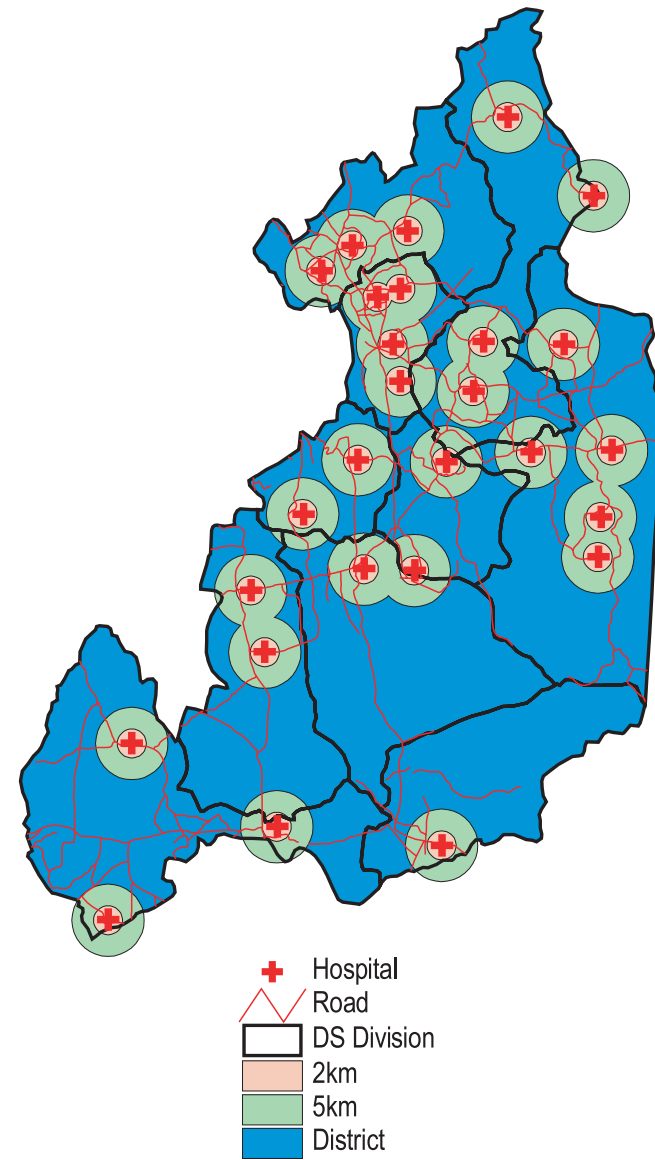

SERVICE CATCHMENT BY HOSPITAL LEVEL IN ANURADHAPURA DISTRICT

GENERAL HOSPITALS

DISTRICT HOSPITALS

ALL HOSPITAL

RURAL HOSPITAL & PERIPHERAL UNIT

CENTRAL DISPENSARIES & MATERNITY HOMES

SERVICE CATCHMENT BY HOSPITAL LEVEL IN POLONNARUWA DISTRICT

Source: Survey of Health Facilities Location 2003

SERVICE CATCHMENT BY HOSPITAL LEVEL IN POLONNARUWA DISTRICT

Source: Survey of Health Facilities Location 2003

SERVICE CATCHMENT AREA BY HOSPITAL LEVEL IN MONARAGALA DISTRICT

BASE HOSPITALS

ALL HOSPITALS

DISTRICT HOSPITALS

RURAL HOSPITAL & PERIPHERAL UNIT

CENTRAL DISPENSARIES