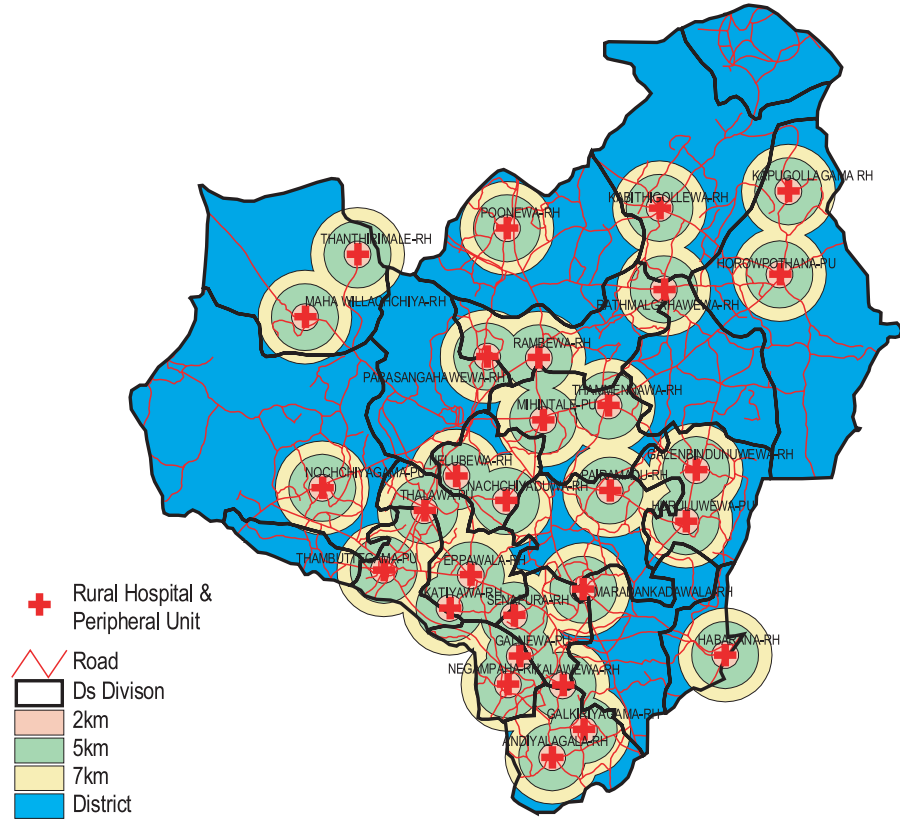

SERVICE CATCHMENT BY HOSPITAL LEVEL IN ANURADHAPURA DISTRICT

GENERAL HOSPITALS

DISTRICT HOSPITALS

ALL HOSPITAL

RURAL HOSPITAL & PERIPHERAL UNIT

CENTRAL DISPENSARIES & MATERNITY HOMES

SERVICE CATCHMENT BY HOSPITAL LEVEL IN POLONNARUWA DISTRICT

Source: Survey of Health Facilities Location 2003

SERVICE CATCHMENT BY HOSPITAL LEVEL IN POLONNARUWA DISTRICT

Source: Survey of Health Facilities Location 2003

SERVICE CATCHMENT AREA BY HOSPITAL LEVEL IN MONARAGALA DISTRICT

BASE HOSPITALS

ALL HOSPITALS

DISTRICT HOSPITALS

RURAL HOSPITAL & PERIPHERAL UNIT

CENTRAL DISPENSARIES