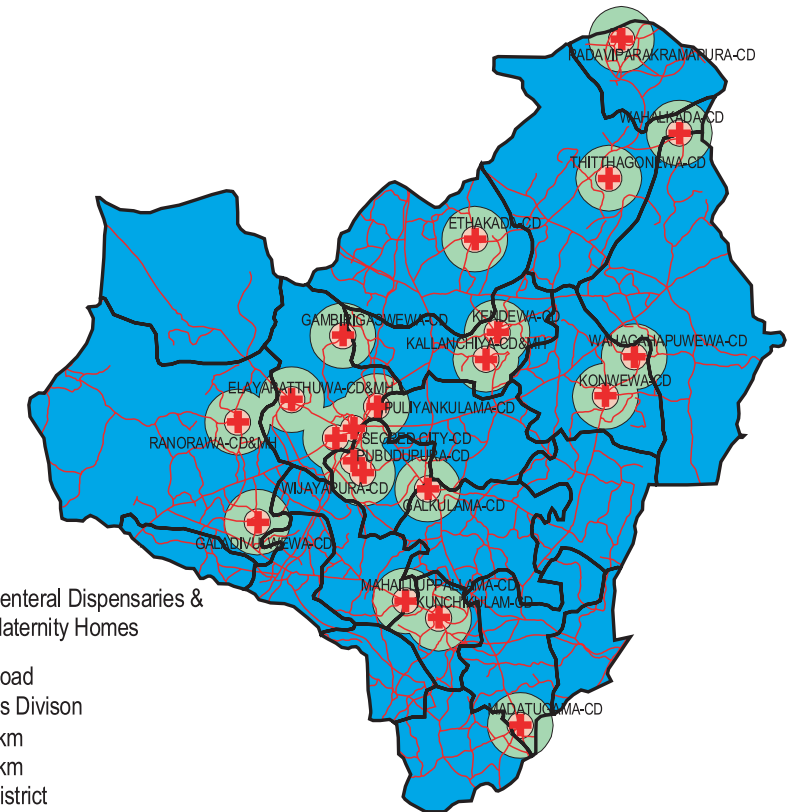

SERVICE CATCHMENT BY HOSPITAL LEVEL IN ANURADHAPURA DISTRICT

GENERAL HOSPITALS

DISTRICT HOSPITALS

ALL HOSPITAL

RURAL HOSPITAL & PERIPHERAL UNIT

CENTRAL DISPENSARIES & MATERNITY HOMES

SERVICE CATCHMENT BY HOSPITAL LEVEL IN POLONNARUWA DISTRICT

Source: Survey of Health Facilities Location 2003

SERVICE CATCHMENT BY HOSPITAL LEVEL IN POLONNARUWA DISTRICT

Source: Survey of Health Facilities Location 2003

SERVICE CATCHMENT AREA BY HOSPITAL LEVEL IN MONARAGALA DISTRICT

BASE HOSPITALS

ALL HOSPITALS

DISTRICT HOSPITALS

RURAL HOSPITAL & PERIPHERAL UNIT

CENTRAL DISPENSARIES