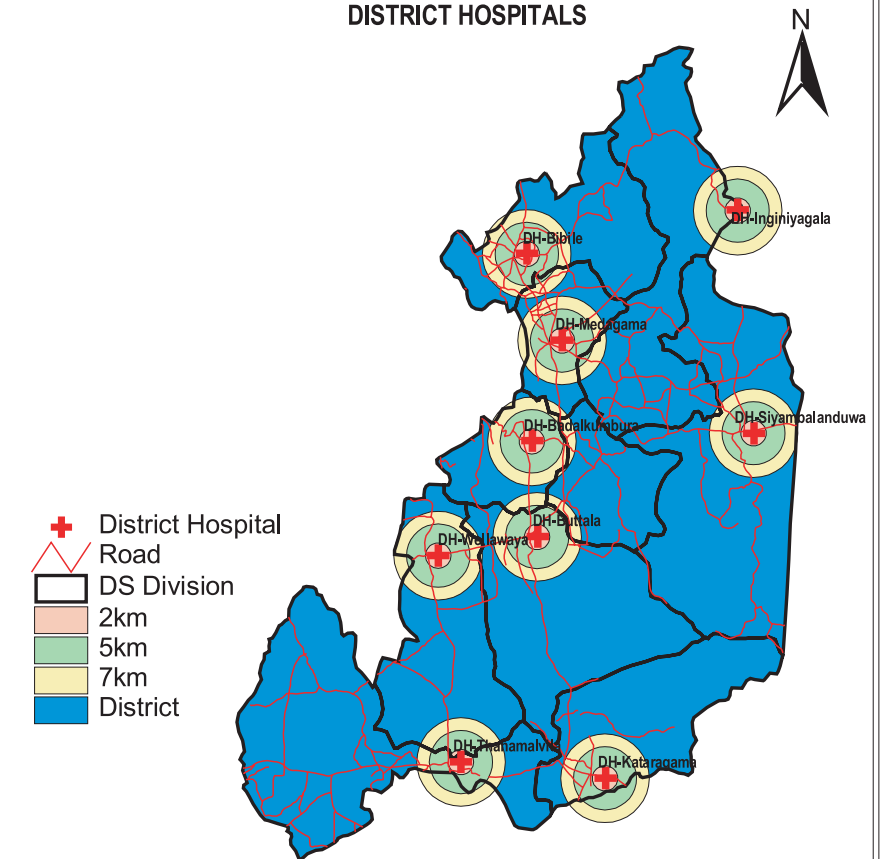

SERVICE CATCHMENT BY HOSPITAL LEVEL IN ANURADHAPURA DISTRICT

GENERAL HOSPITALS

DISTRICT HOSPITALS

ALL HOSPITAL

RURAL HOSPITAL & PERIPHERAL UNIT

CENTRAL DISPENSARIES & MATERNITY HOMES

SERVICE CATCHMENT BY HOSPITAL LEVEL IN POLONNARUWA DISTRICT

Source: Survey of Health Facilities Location 2003

SERVICE CATCHMENT BY HOSPITAL LEVEL IN POLONNARUWA DISTRICT

Source: Survey of Health Facilities Location 2003

SERVICE CATCHMENT AREA BY HOSPITAL LEVEL IN MONARAGALA DISTRICT

BASE HOSPITALS

ALL HOSPITALS

DISTRICT HOSPITALS

RURAL HOSPITAL & PERIPHERAL UNIT

CENTRAL DISPENSARIES