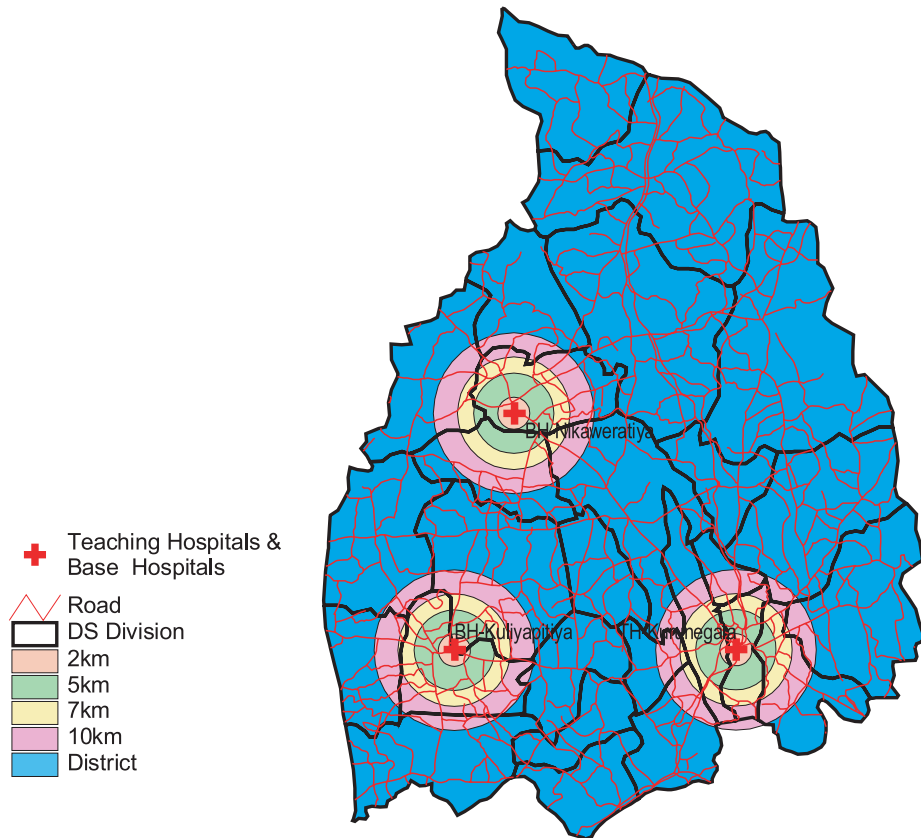

# SERVICE CATCHMENT BY HOSPITALS LEVEL IN KURUNEGALA DISTRICT

TEACHING HOSPITALS AND BASE HOSPITALS

ALL HOSPITALS

DISTRICT HOSPITALS

RURAL HOSPITAL & PERIPHERAL UNIT

CENTRAL DISPENSARIES & MATERNITY HOMES

# SERVICE CATCHMENT BY HOSPITAL LEVEL IN PUTTALAM DISTRICT

ALL HOSPITALS

CENTRAL DISPENSARIES & MATERNITY HOMES

RURAL HOSPITAL & PERIPHERAL UNIT

DISTRICT HOSPITALS

BASE HOSPITALS

- District Hospitals
- Road
- DS Division
- 2km
- 5km
- 7km
- 10km
- District

- District Hospital
- Road
- DS Division
- 2km
- 5km
- 7km
- District

- Rural Hospital & Peripheral Unit
- Road
- DS Division
- 2km
- 5km
- 7km
- District

- Central Dispensaries & Maternity Homes
- Road
- DS Division
- 2km
- 5km
- District

- Hospital
- Road
- DS Division
- 2km
- 5km
- District