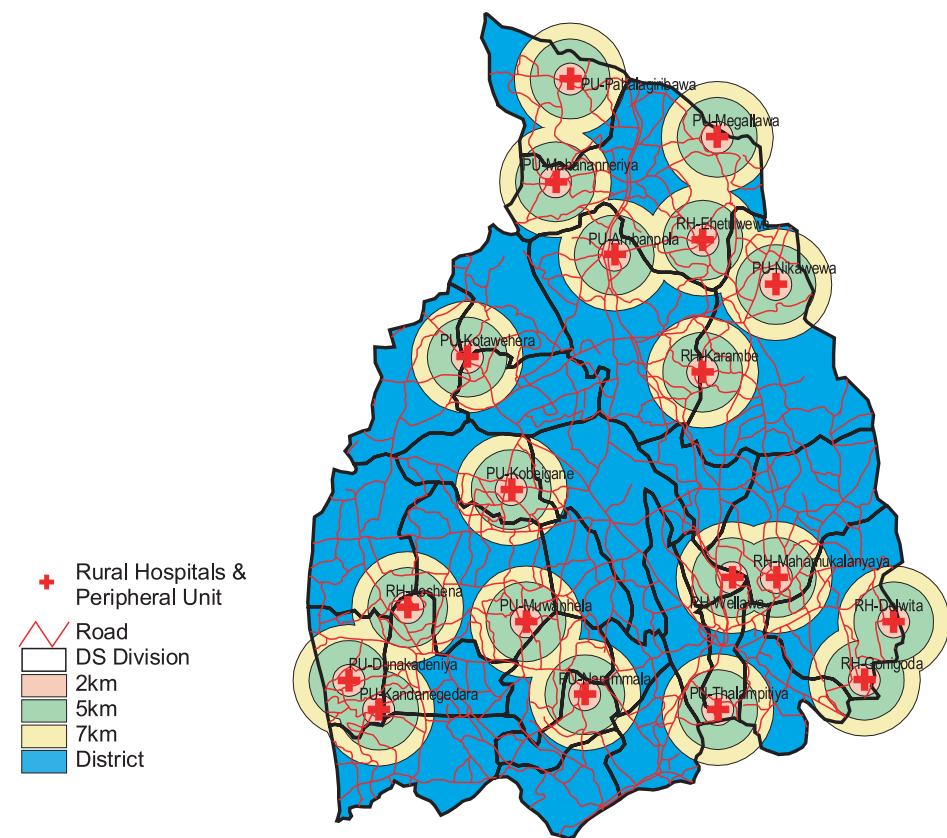

# SERVICE CATCHMENT BY HOSPITALS LEVEL IN KURUNEGALA DISTRICT

TEACHING HOSPITALS AND BASE HOSPITALS

ALL HOSPITALS

DISTRICT HOSPITALS

RURAL HOSPITAL & PERIPHERAL UNIT

CENTRAL DISPENSARIES & MATERNITY HOMES

# SERVICE CATCHMENT BY HOSPITAL LEVEL IN PUTTALAM DISTRICT

ALL HOSPITALS

CENTRAL DISPENSARIES & MATERNITY HOMES

RURAL HOSPITAL & PERIPHERAL UNIT

DISTRICT HOSPITALS

BASE HOSPITALS

- District Hospitals
- Road
- DS Division
- 2km
- 5km
- 7km
- 10km
- District

- District Hospital
- Road
- DS Division
- 2km
- 5km
- 7km
- District

- Rural Hospital & Peripheral Unit
- Road
- DS Division
- 2km
- 5km
- 7km
- District

- Central Dispensaries & Maternity Homes
- Road
- DS Division
- 2km
- 5km
- District

- Hospital
- Road
- DS Division
- 2km
- 5km
- District