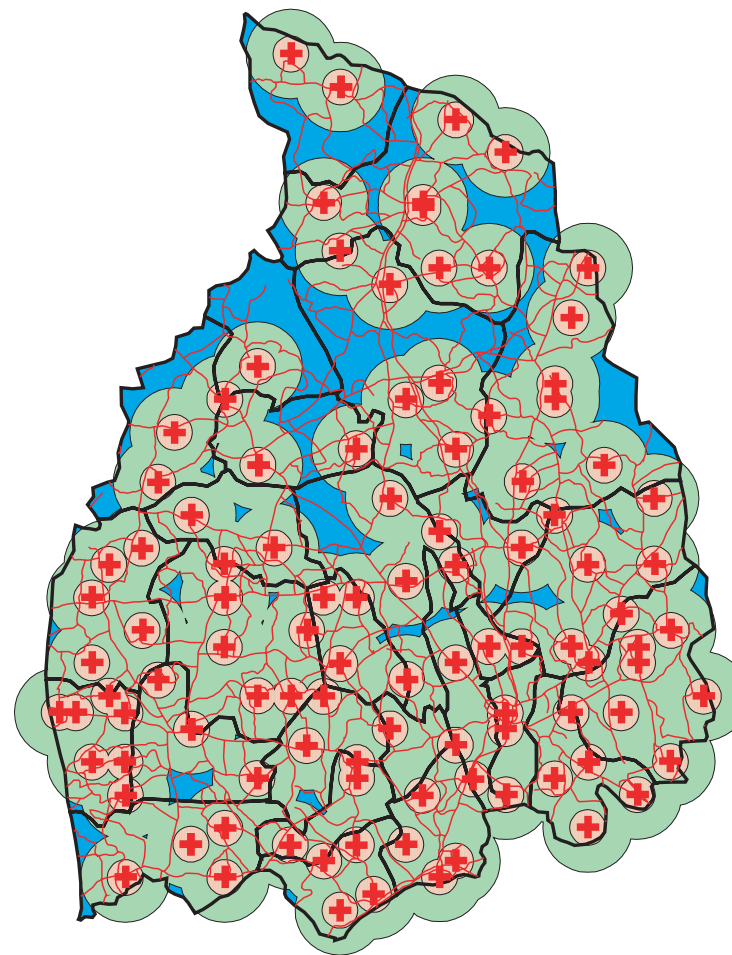

# SERVICE CATCHMENT BY HOSPITALS LEVEL IN KURUNEGALA DISTRICT

TEACHING HOSPITALS AND BASE HOSPITALS

ALL HOSPITALS

DISTRICT HOSPITALS

RURAL HOSPITAL & PERIPHERAL UNIT

CENTRAL DISPENSARIES & MATERNITY HOMES

# SERVICE CATCHMENT BY HOSPITAL LEVEL IN PUTTALAM DISTRICT

ALL HOSPITALS

CENTRAL DISPENSARIES & MATERNITY HOMES

RURAL HOSPITAL & PERIPHERAL UNIT

DISTRICT HOSPITALS

BASE HOSPITALS

- District Hospitals
- Road
- DS Division
- 2km
- 5km
- 7km
- 10km
- District

- District Hospital
- Road
- DS Division
- 2km
- 5km
- 7km
- District

- Rural Hospital & Peripheral Unit
- Road
- DS Division
- 2km
- 5km
- 7km
- District

- Central Dispensaries & Maternity Homes
- Road
- DS Division
- 2km
- 5km
- District

- Hospital
- Road
- DS Division
- 2km
- 5km
- District