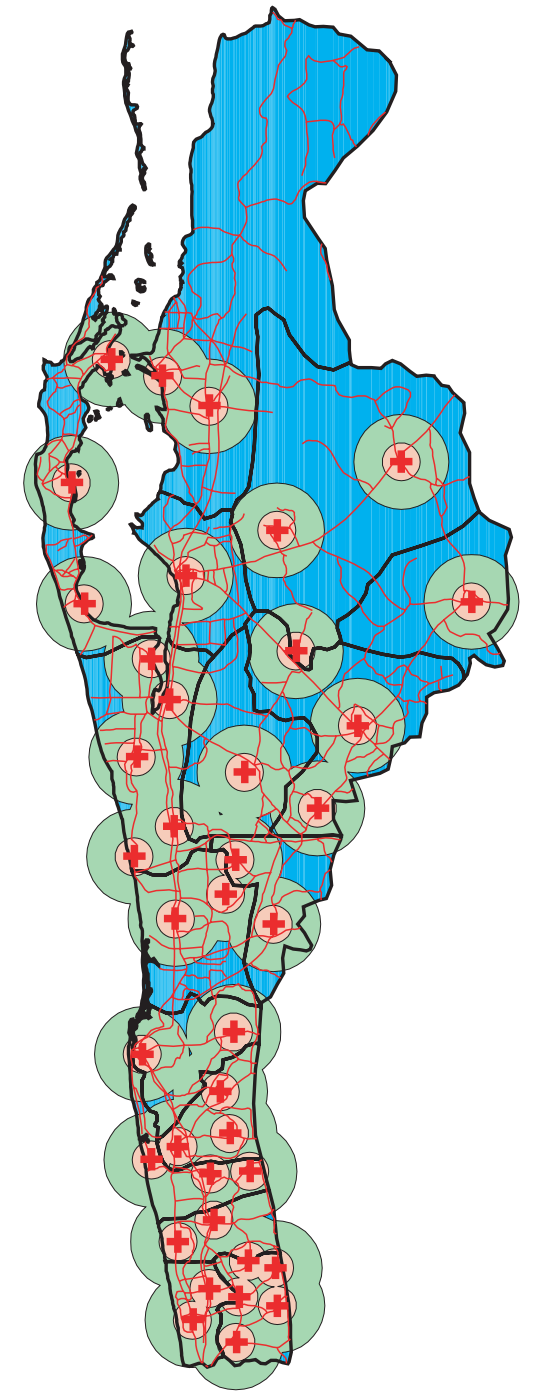

# SERVICE CATCHMENT BY HOSPITALS LEVEL IN KURUNEGALA DISTRICT

TEACHING HOSPITALS AND BASE HOSPITALS

ALL HOSPITALS

DISTRICT HOSPITALS

RURAL HOSPITAL & PERIPHERAL UNIT

CENTRAL DISPENSARIES & MATERNITY HOMES

# SERVICE CATCHMENT BY HOSPITAL LEVEL IN PUTTALAM DISTRICT

ALL HOSPITALS

CENTRAL DISPENSARIES & MATERNITY HOMES

RURAL HOSPITAL & PERIPHERAL UNIT

DISTRICT HOSPITALS

BASE HOSPITALS

- District Hospitals
- Road
- DS Division
- 2km
- 5km
- 7km
- 10km
- District

- District Hospital
- Road
- DS Division
- 2km
- 5km
- 7km
- District

- Rural Hospital & Peripheral Unit
- Road
- DS Division
- 2km
- 5km
- 7km
- District

- Central Dispensaries & Maternity Homes
- Road
- DS Division
- 2km
- 5km
- District

- Hospital
- Road
- DS Division
- 2km
- 5km
- District