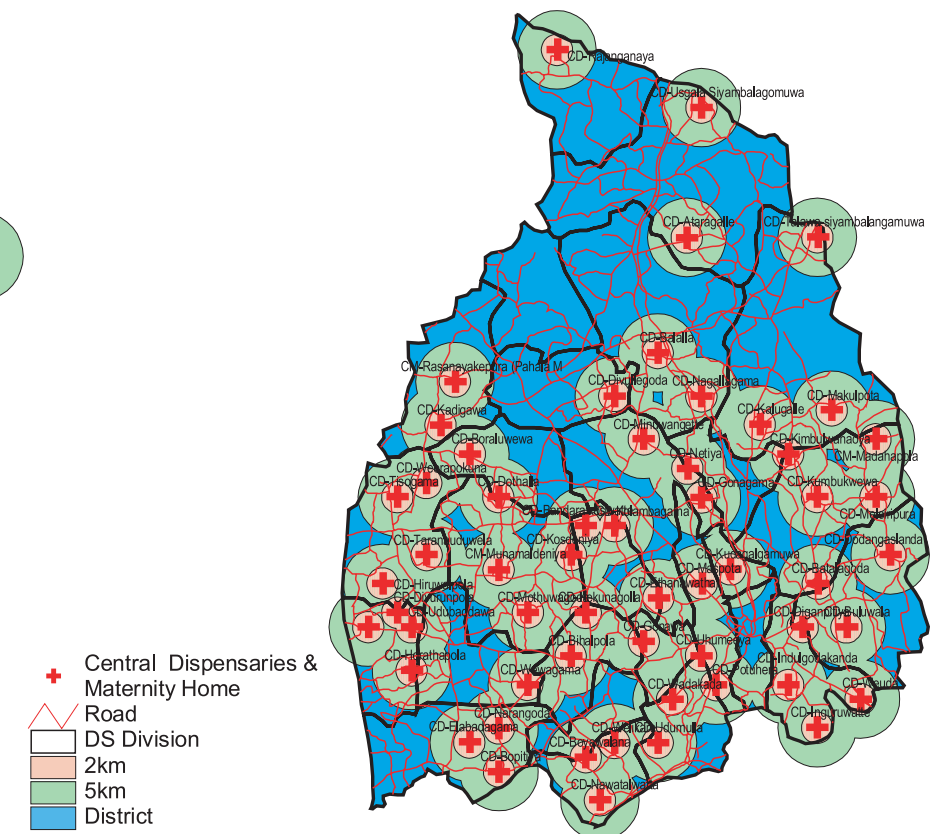

# SERVICE CATCHMENT BY HOSPITALS LEVEL IN KURUNEGALA DISTRICT

TEACHING HOSPITALS AND BASE HOSPITALS

ALL HOSPITALS

DISTRICT HOSPITALS

RURAL HOSPITAL & PERIPHERAL UNIT

CENTRAL DISPENSARIES & MATERNITY HOMES

# SERVICE CATCHMENT BY HOSPITAL LEVEL IN PUTTALAM DISTRICT

ALL HOSPITALS

CENTRAL DISPENSARIES & MATERNITY HOMES

RURAL HOSPITAL & PERIPHERAL UNIT

DISTRICT HOSPITALS

BASE HOSPITALS

- District Hospitals
- Road
- DS Division
- 2km
- 5km
- 7km
- 10km
- District

- District Hospital
- Road
- DS Division
- 2km
- 5km
- 7km
- District

- Rural Hospital & Peripheral Unit
- Road
- DS Division
- 2km
- 5km
- 7km
- District

- Central Dispensaries & Maternity Homes
- Road
- DS Division
- 2km
- 5km
- District

- Hospital
- Road
- DS Division
- 2km
- 5km
- District