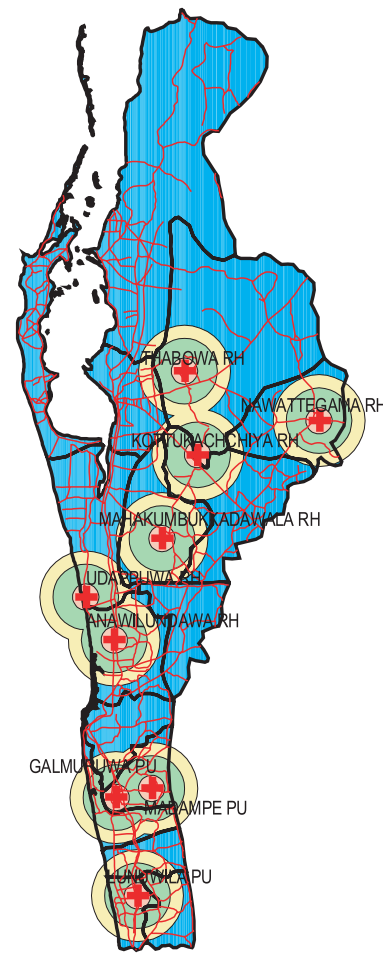

# SERVICE CATCHMENT BY HOSPITALS LEVEL IN KURUNEGALA DISTRICT

TEACHING HOSPITALS AND BASE HOSPITALS

ALL HOSPITALS

DISTRICT HOSPITALS

RURAL HOSPITAL & PERIPHERAL UNIT

CENTRAL DISPENSARIES & MATERNITY HOMES

# SERVICE CATCHMENT BY HOSPITAL LEVEL IN PUTTALAM DISTRICT

ALL HOSPITALS

CENTRAL DISPENSARIES & MATERNITY HOMES

RURAL HOSPITAL & PERIPHERAL UNIT

DISTRICT HOSPITALS

BASE HOSPITALS

- District Hospitals
- Road
- DS Division
- 2km
- 5km
- 7km
- 10km
- District

- District Hospital
- Road
- DS Division
- 2km
- 5km
- 7km
- District

- Rural Hospital & Peripheral Unit
- Road
- DS Division
- 2km
- 5km
- 7km
- District

- Central Dispensaries & Maternity Homes
- Road
- DS Division
- 2km
- 5km
- District

- Hospital
- Road
- DS Division
- 2km
- 5km
- District