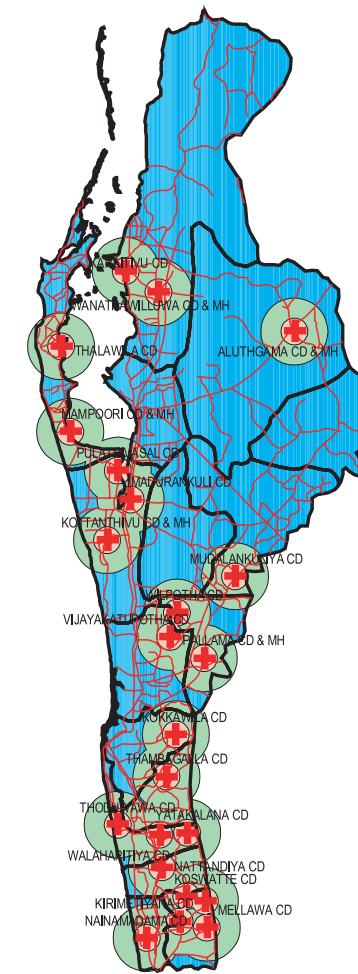

# SERVICE CATCHMENT BY HOSPITALS LEVEL IN KURUNEGALA DISTRICT

TEACHING HOSPITALS AND BASE HOSPITALS

ALL HOSPITALS

DISTRICT HOSPITALS

RURAL HOSPITAL & PERIPHERAL UNIT

CENTRAL DISPENSARIES & MATERNITY HOMES

# SERVICE CATCHMENT BY HOSPITAL LEVEL IN PUTTALAM DISTRICT

ALL HOSPITALS

CENTRAL DISPENSARIES & MATERNITY HOMES

RURAL HOSPITAL & PERIPHERAL UNIT

DISTRICT HOSPITALS

BASE HOSPITALS

- District Hospitals
- Road
- DS Division
- 2km
- 5km
- 7km
- 10km
- District

- District Hospital
- Road
- DS Division
- 2km
- 5km
- 7km
- District

- Rural Hospital & Peripheral Unit
- Road
- DS Division
- 2km
- 5km
- 7km
- District

- Central Dispensaries & Maternity Homes
- Road
- DS Division
- 2km
- 5km
- District

- Hospital
- Road
- DS Division
- 2km
- 5km
- District