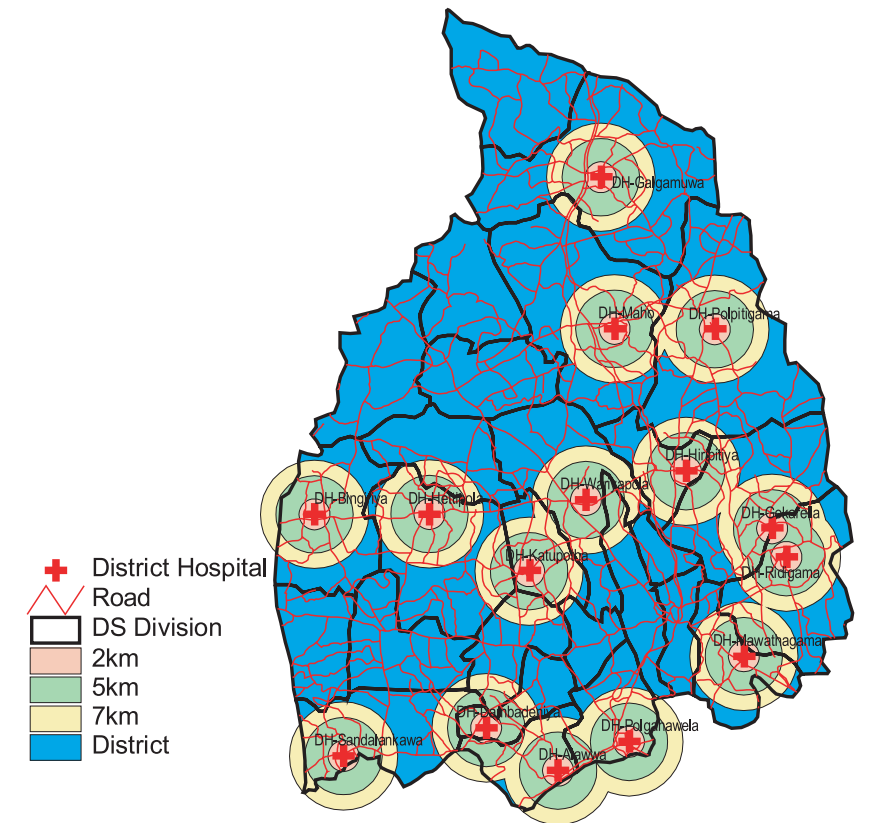

# SERVICE CATCHMENT BY HOSPITALS LEVEL IN KURUNEGALA DISTRICT

TEACHING HOSPITALS AND BASE HOSPITALS

ALL HOSPITALS

DISTRICT HOSPITALS

RURAL HOSPITAL & PERIPHERAL UNIT

CENTRAL DISPENSARIES & MATERNITY HOMES

# SERVICE CATCHMENT BY HOSPITAL LEVEL IN PUTTALAM DISTRICT

ALL HOSPITALS

CENTRAL DISPENSARIES & MATERNITY HOMES

RURAL HOSPITAL & PERIPHERAL UNIT

DISTRICT HOSPITALS

BASE HOSPITALS

- District Hospitals
- Road
- DS Division
- 2km
- 5km
- 7km
- 10km
- District

- District Hospital
- Road
- DS Division
- 2km
- 5km
- 7km
- District

- Rural Hospital & Peripheral Unit
- Road
- DS Division
- 2km
- 5km
- 7km
- District

- Central Dispensaries & Maternity Homes
- Road
- DS Division
- 2km
- 5km
- District

- Hospital
- Road
- DS Division
- 2km
- 5km
- District