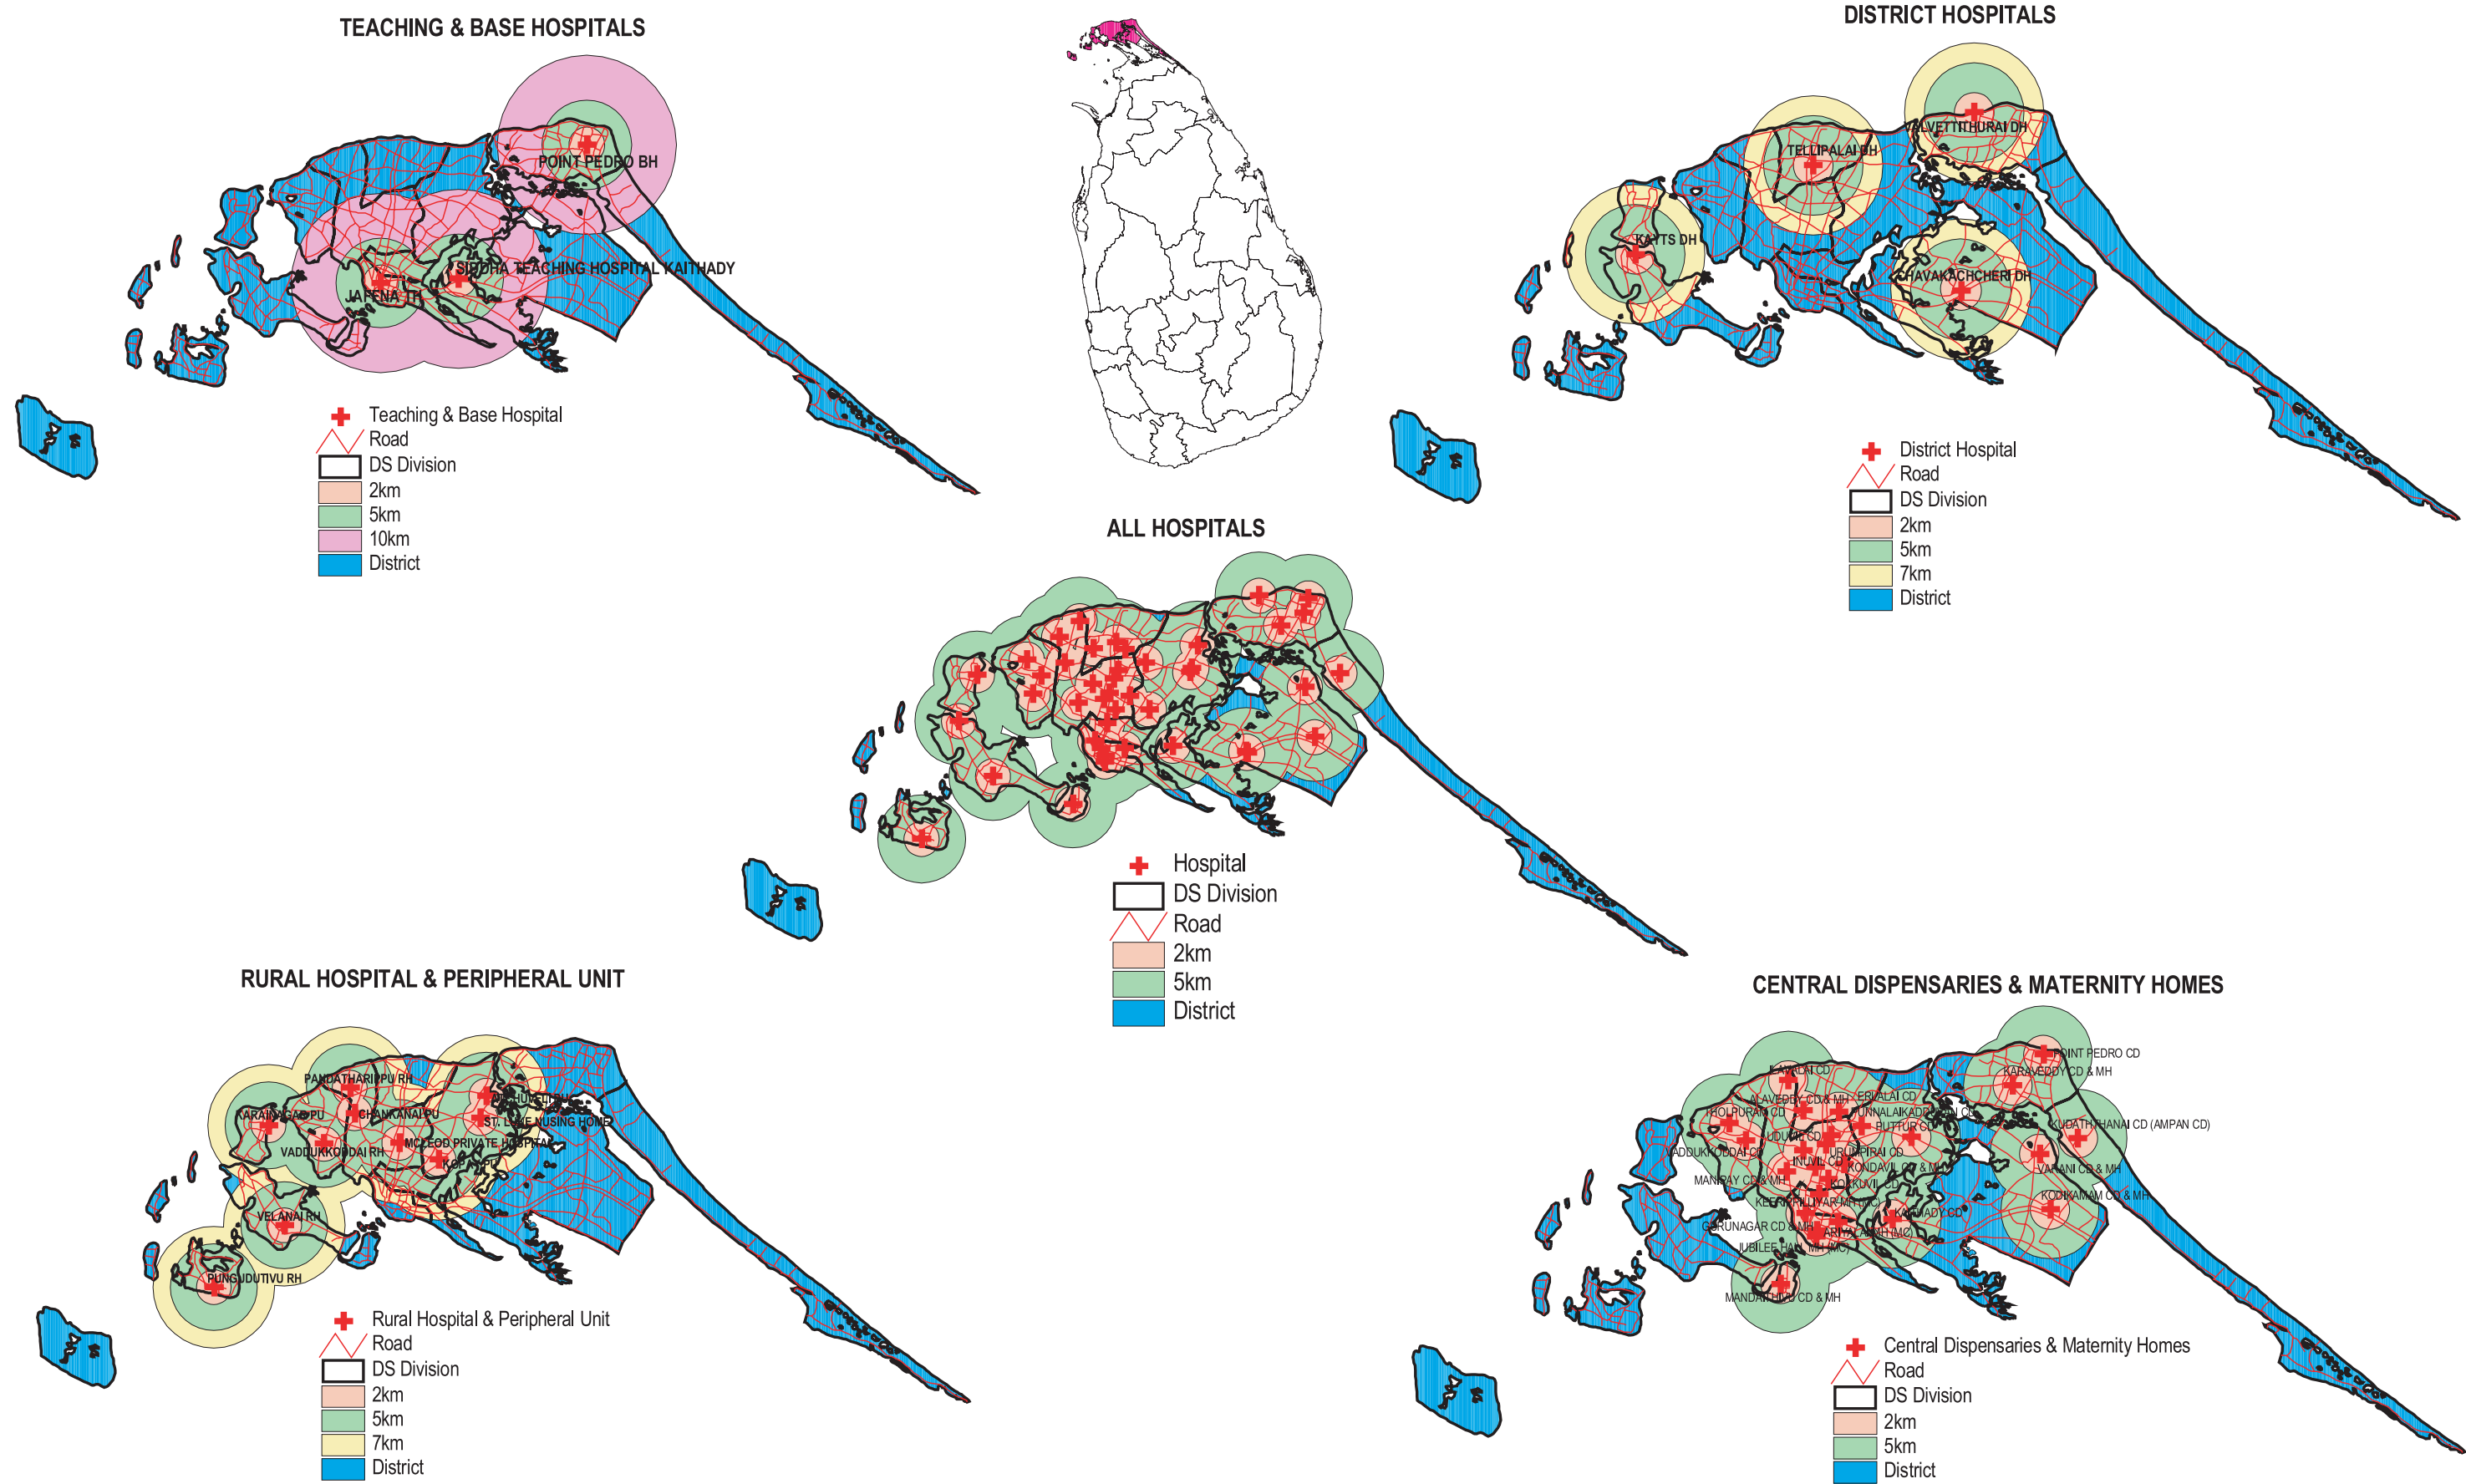

SERVICE CATCHMENT BY HOSPITAL LEVEL IN JAFFNA DISTRICT

HOSPITAL LOCATIONS INCOMPLETE DUE TO RESTRICTS

Source: Survey of Health Facilities Location 2003

SERVICE CATCHMENT BY HOSPITAL LEVEL IN MANNAR DISTRICT

HOSPITAL LOCATIONS INCOMPLETE DUE TO RESTRICTS

SERVICE CATCHMENT BY HOSPITAL LEVEL IN VAVUNIYA DISTRICT HOSPITAL LOCATIONS INCOMPLETE DUE TO RESTRICTS

BASE HOSPITALS

DISTRICT HOSPITALS

ALL HOSPITAL

RURAL HOSPITAL

CENTRAL DISPENSARIES

SERVICE CATCHMENT BY HOSPITAL LEVEL IN BATTICALOA DISTRICT

(Data on Locations of health facilities are incomplete in restricted areas.)