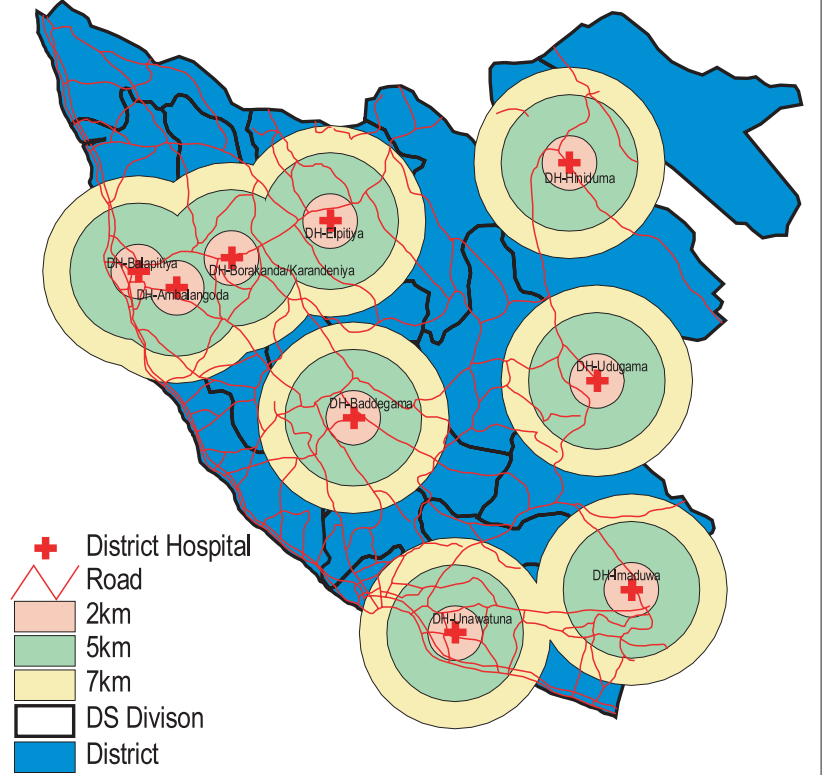

DISTRICT HOSPITALS