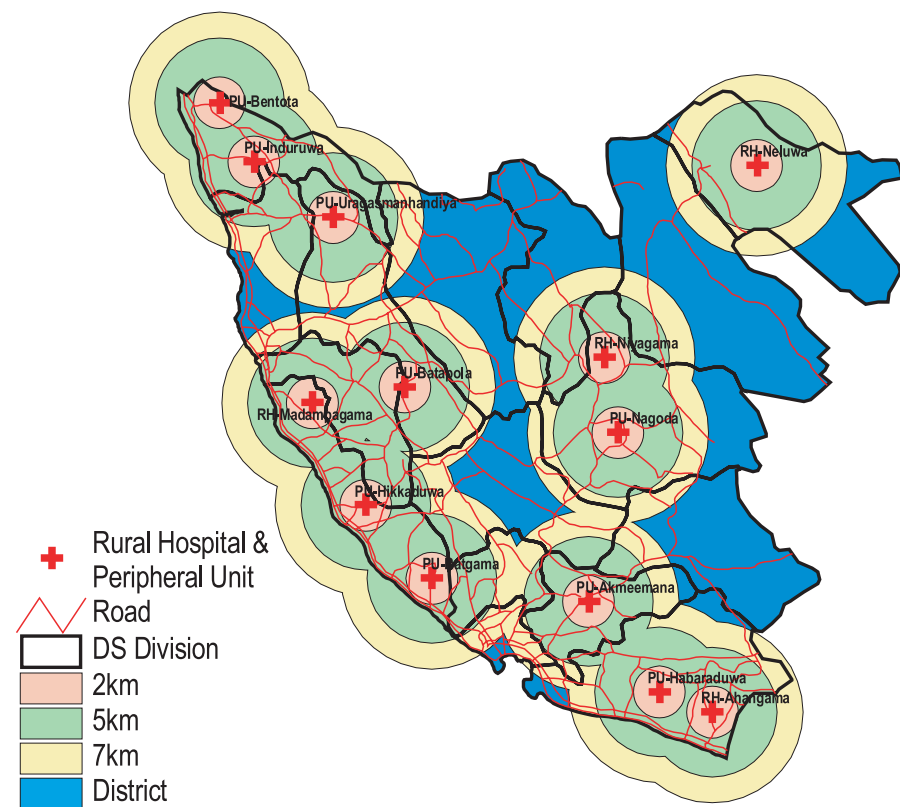

RURAL HOSPITAL & PERIPHERAL UNIT