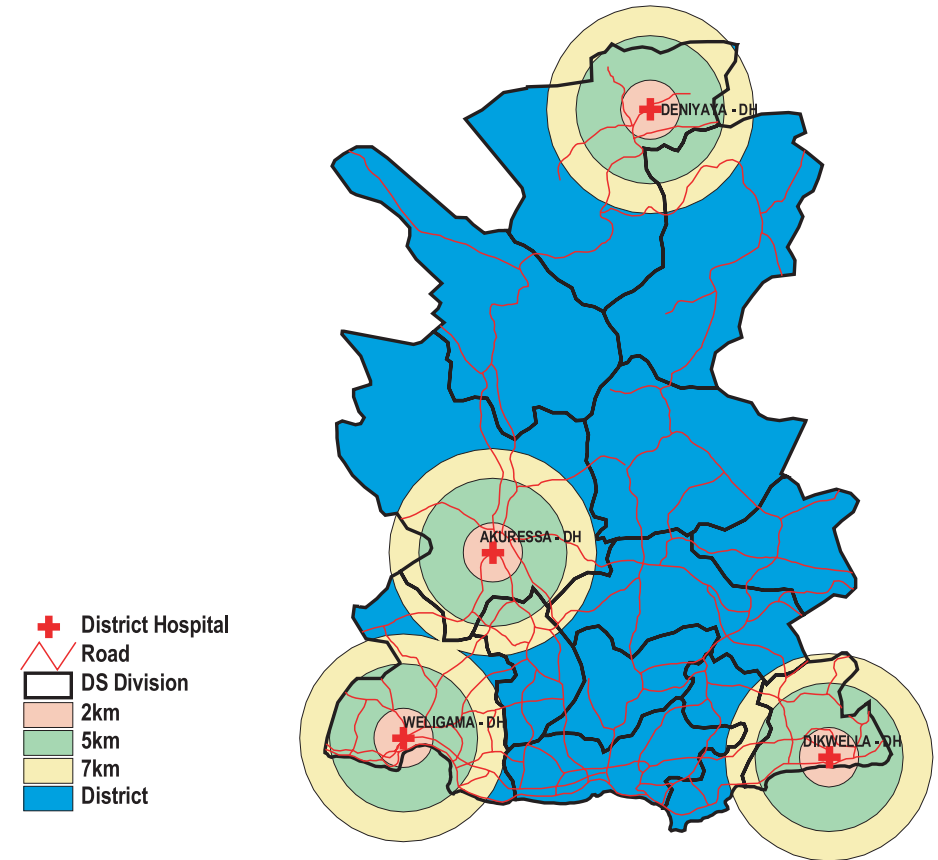

DISTRICT HOSPITALS