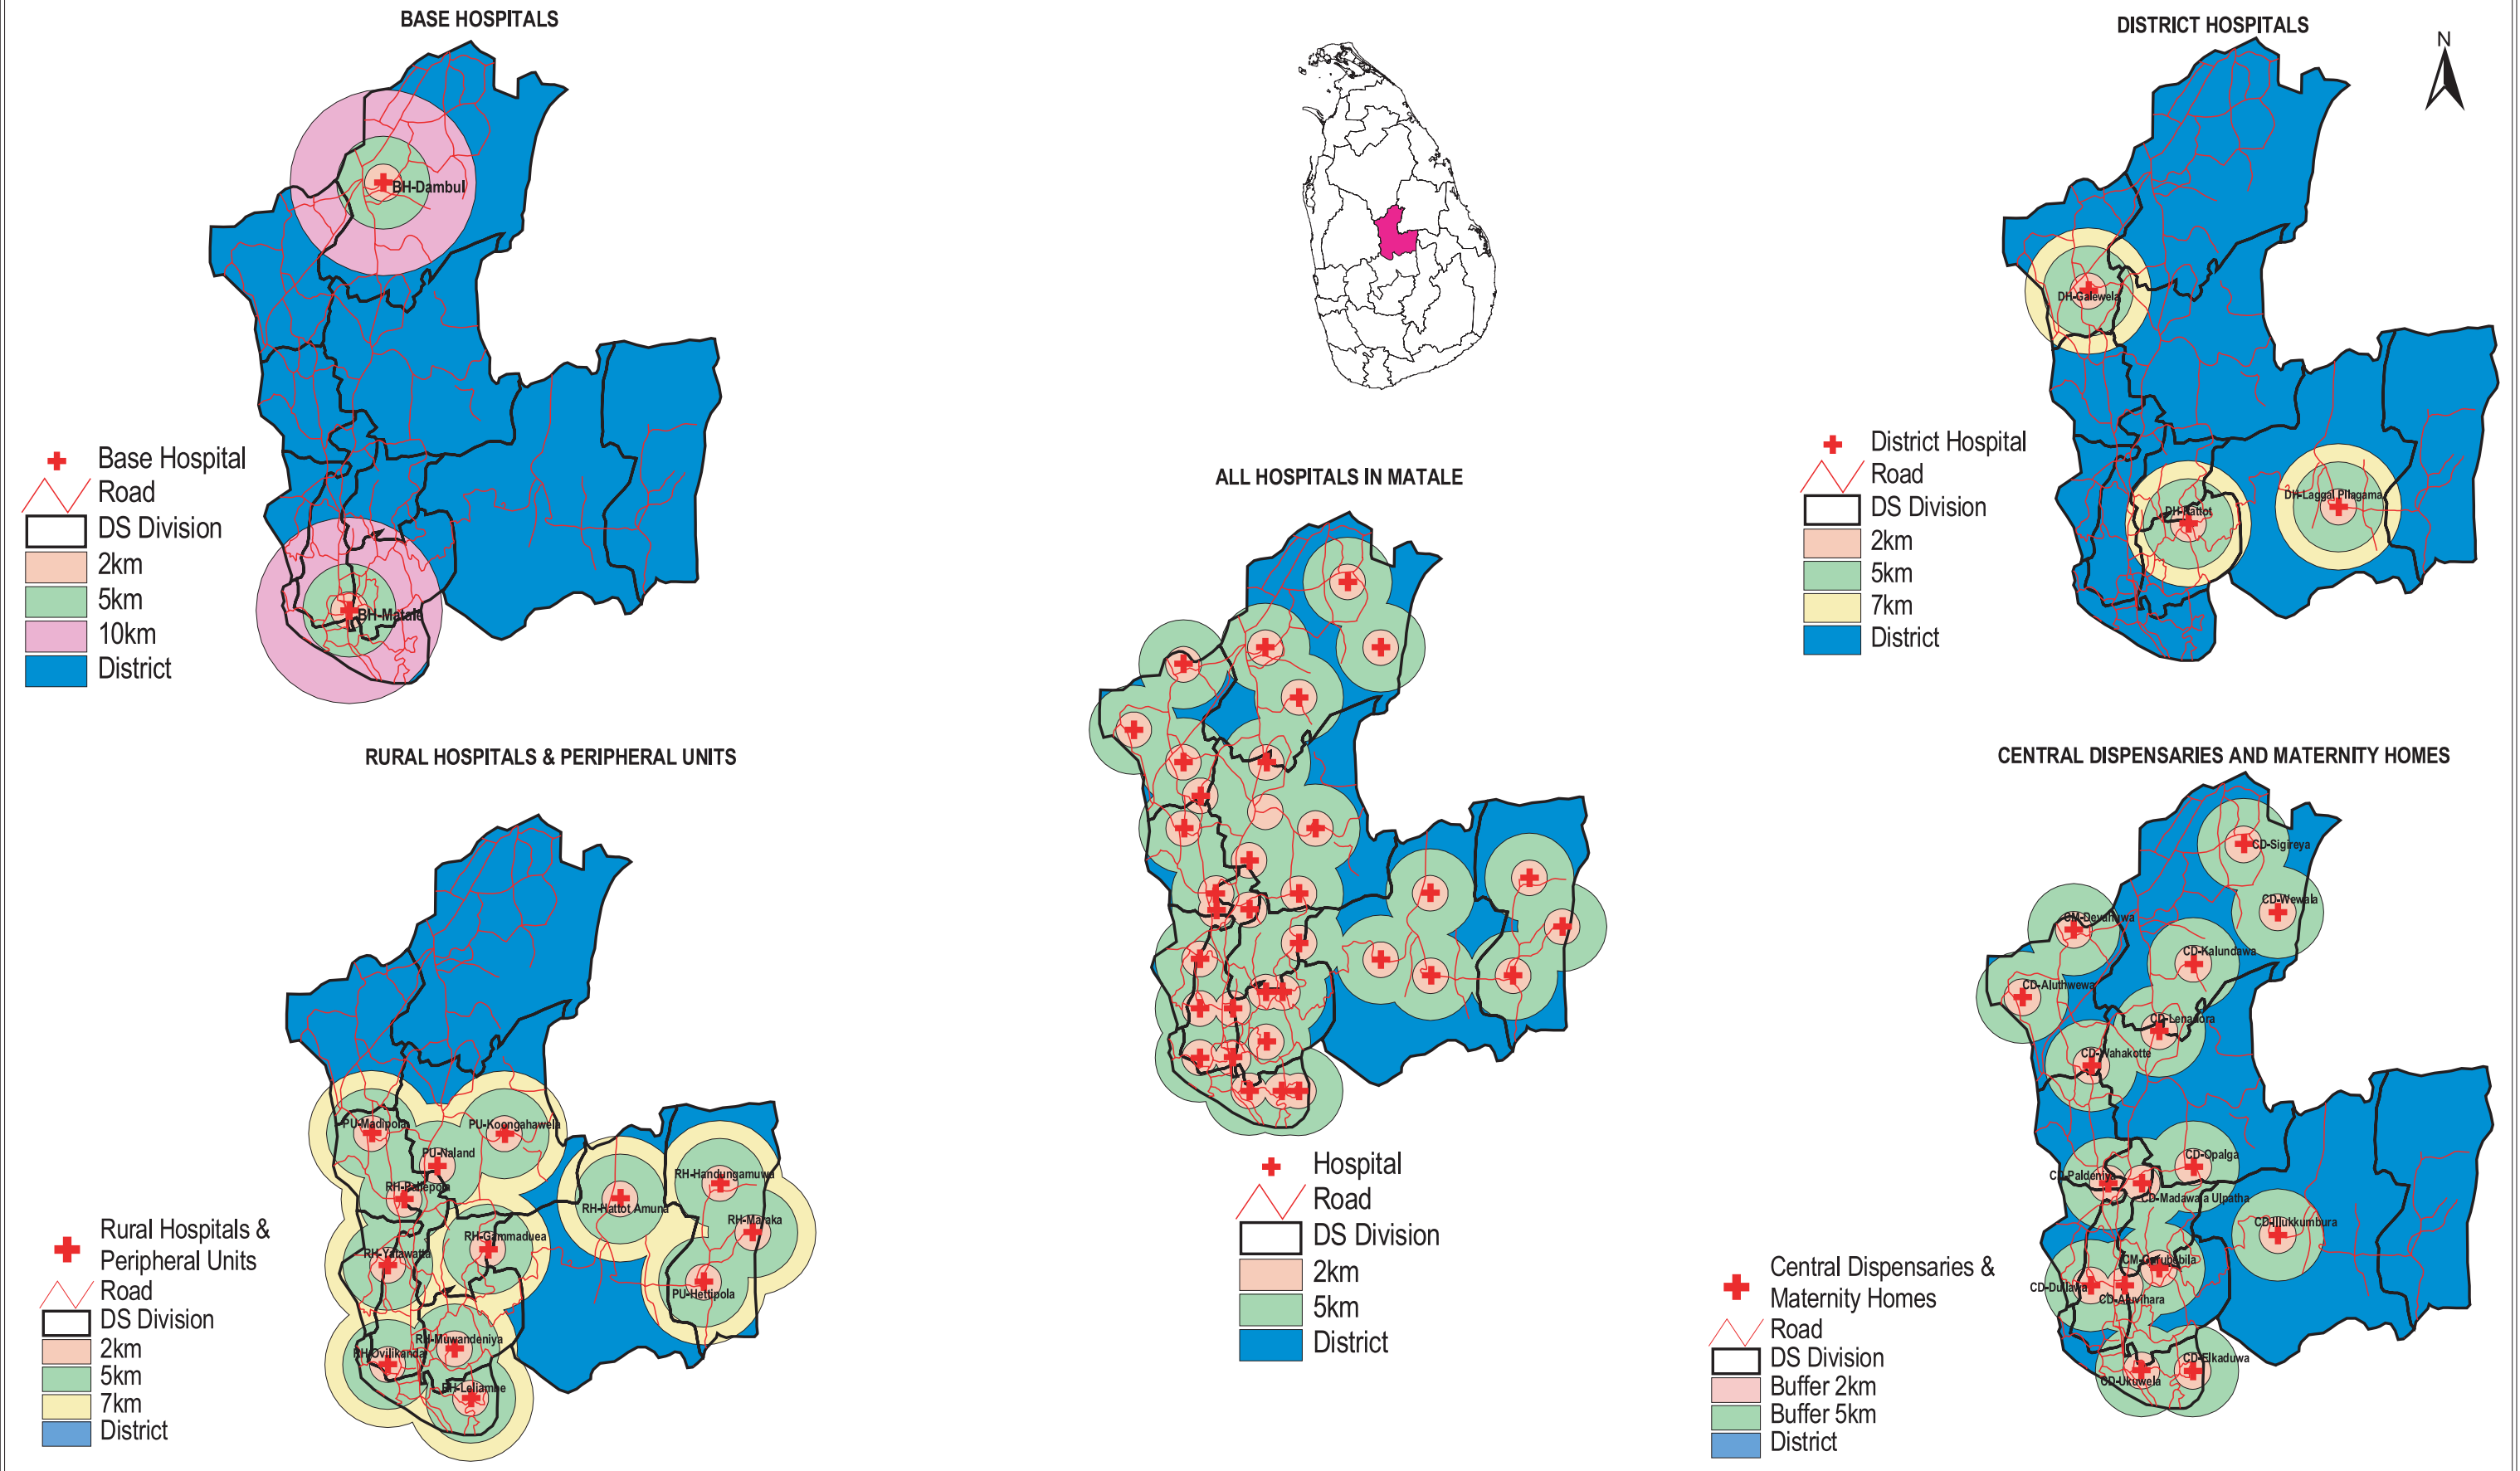

### SERVICE RADIUS BY HOSPITALS LEVEL IN MATALE DISTRICT

### SERVICE CATCHMENT AREA BY HOSPITAL LEVEL IN NUWARA ELIYA DISTRICT

# SERVICE CATCHMENT BY HOSPITAL LEVEL IN MATARA DISTRICT

GENERAL & BASE HOSPITALS

DISTRICT HOSPITALS

RURAL HOSPITAL & PERIPHERAL UNIT

ALL HOSPITALS

CENTRAL DISPENSARIES & MATERNITY HOMES

# SERVICE CATCHMENT BY HOSPITAL LEVEL IN HAMBANTOTA DISTRICT