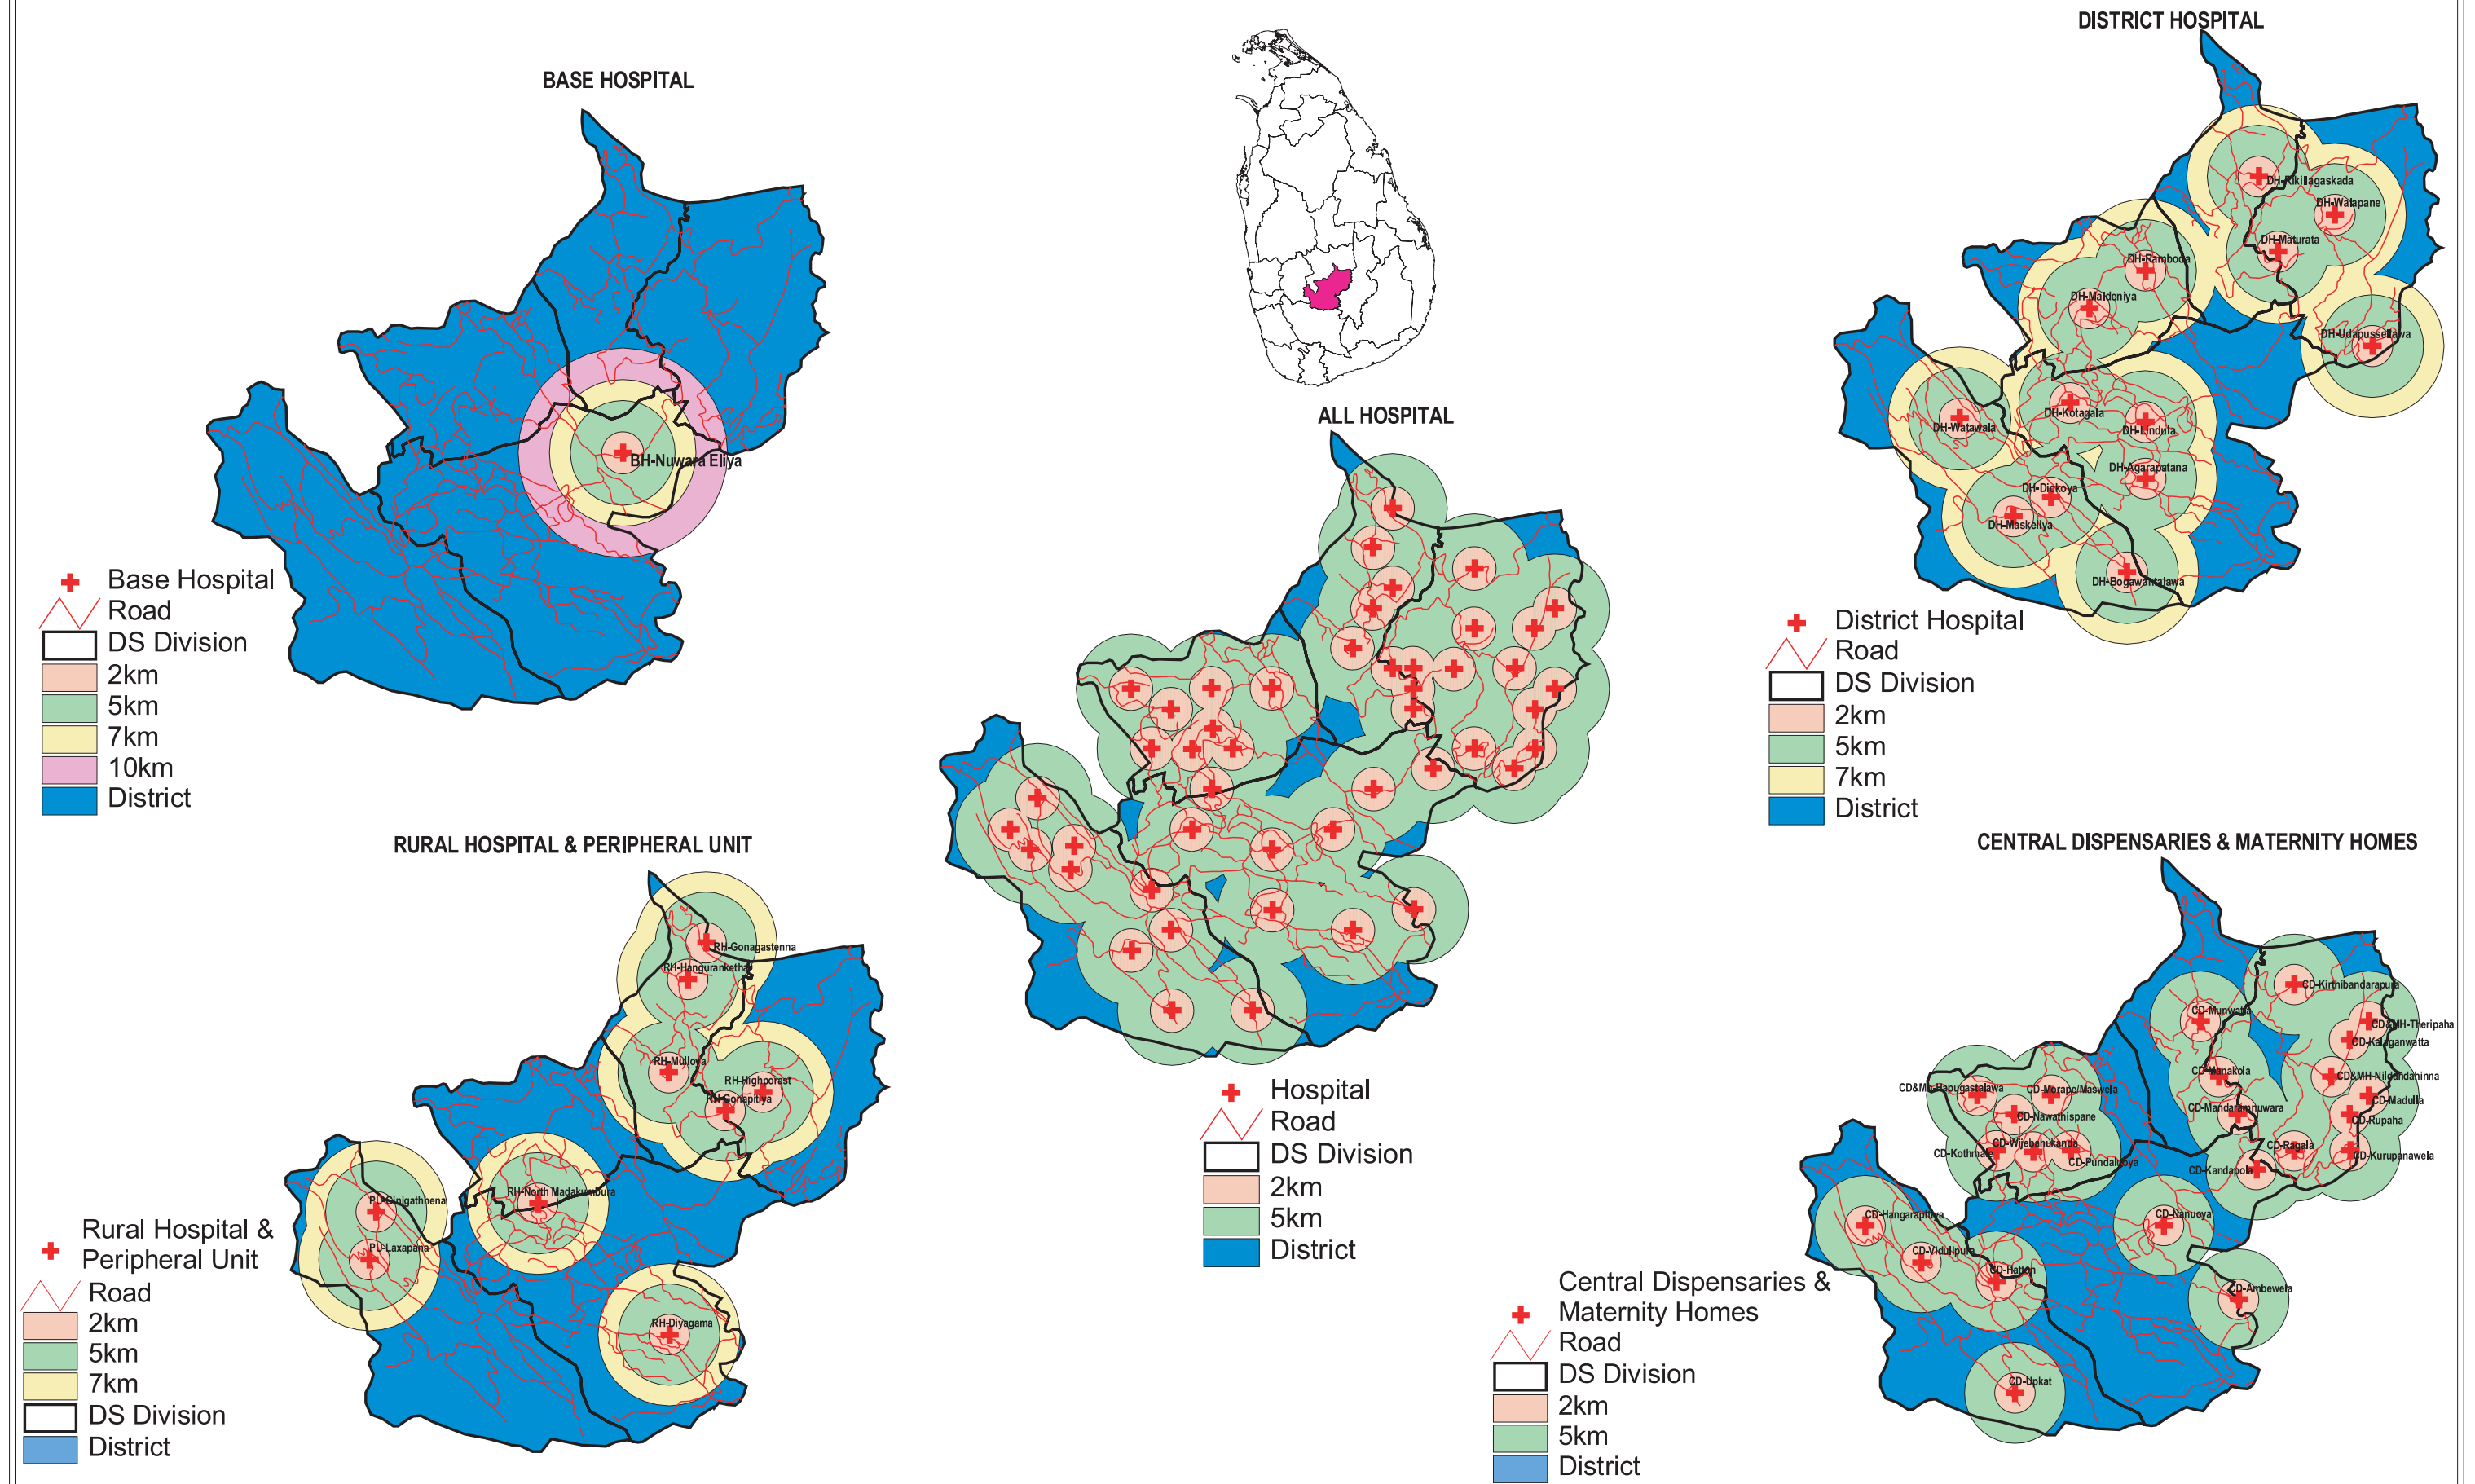

### SERVICE RADIUS BY HOSPITALS LEVEL IN MATALE DISTRICT

### SERVICE CATCHMENT AREA BY HOSPITAL LEVEL IN NUWARA ELIYA DISTRICT

# SERVICE CATCHMENT BY HOSPITAL LEVEL IN MATARA DISTRICT

GENERAL & BASE HOSPITALS

DISTRICT HOSPITALS

RURAL HOSPITAL & PERIPHERAL UNIT

ALL HOSPITALS

CENTRAL DISPENSARIES & MATERNITY HOMES

# SERVICE CATCHMENT BY HOSPITAL LEVEL IN HAMBANTOTA DISTRICT