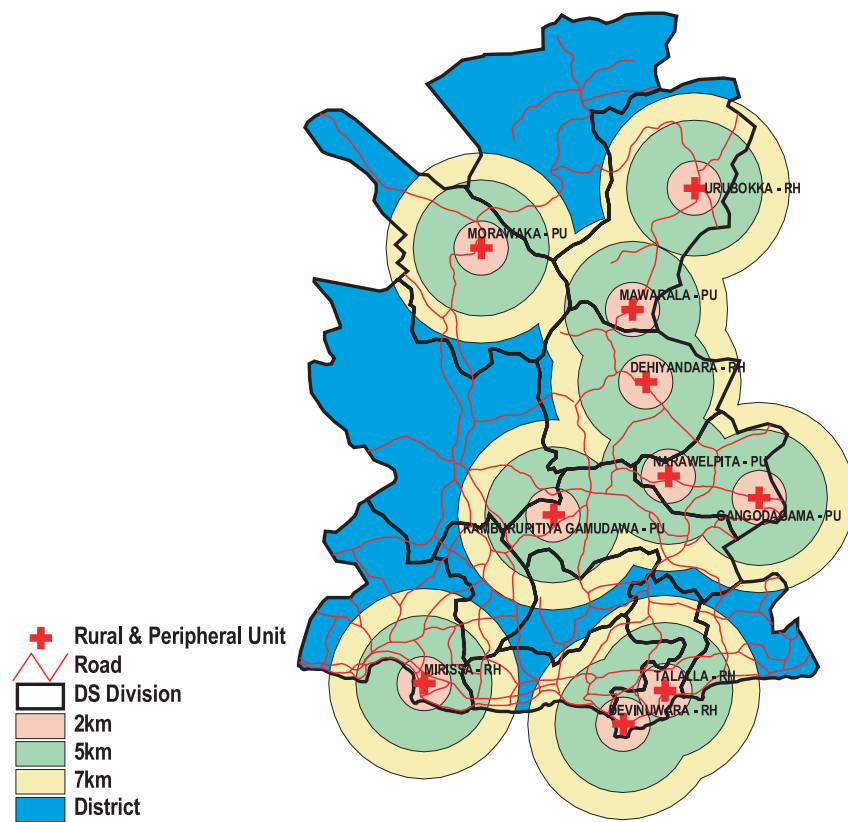

### SERVICE RADIUS BY HOSPITALS LEVEL IN MATALE DISTRICT

# SERVICE CATCHMENT BY HOSPITAL LEVEL IN MATARA DISTRICT

GENERAL & BASE HOSPITALS

DISTRICT HOSPITALS

RURAL HOSPITAL & PERIPHERAL UNIT

ALL HOSPITALS

CENTRAL DISPENSARIES & MATERNITY HOMES

# SERVICE CATCHMENT BY HOSPITAL LEVEL IN HAMBANTOTA DISTRICT