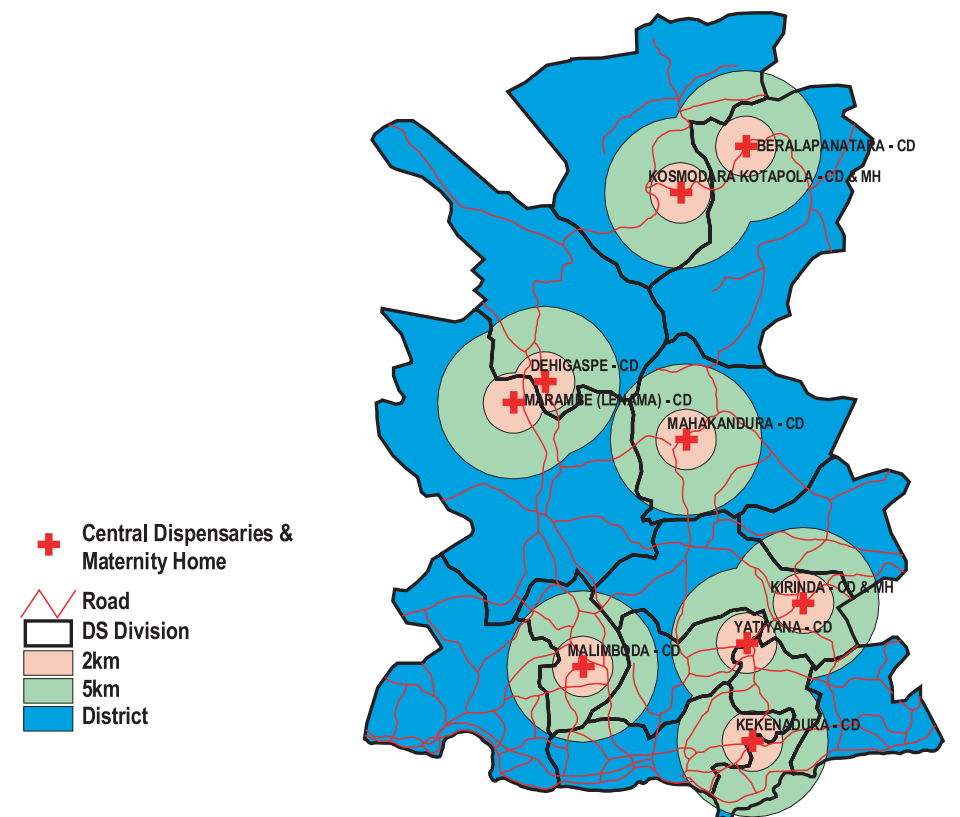

### SERVICE RADIUS BY HOSPITALS LEVEL IN MATALE DISTRICT

# SERVICE CATCHMENT BY HOSPITAL LEVEL IN GALLE DISTRICT

TEACHING HOSPITALS

DISTRICT HOSPITALS

ALL HOSPITALS

RURAL HOSPITAL & PERIPHERAL UNIT

CENTRAL DISPENSARIES & MATERNITY HOMES

# SERVICE CATCHMENT BY HOSPITAL LEVEL IN MATARA DISTRICT

GENERAL & BASE HOSPITALS

DISTRICT HOSPITALS

RURAL HOSPITAL & PERIPHERAL UNIT

ALL HOSPITALS

CENTRAL DISPENSARIES & MATERNITY HOMES

# SERVICE CATCHMENT BY HOSPITAL LEVEL IN HAMBANTOTA DISTRICT