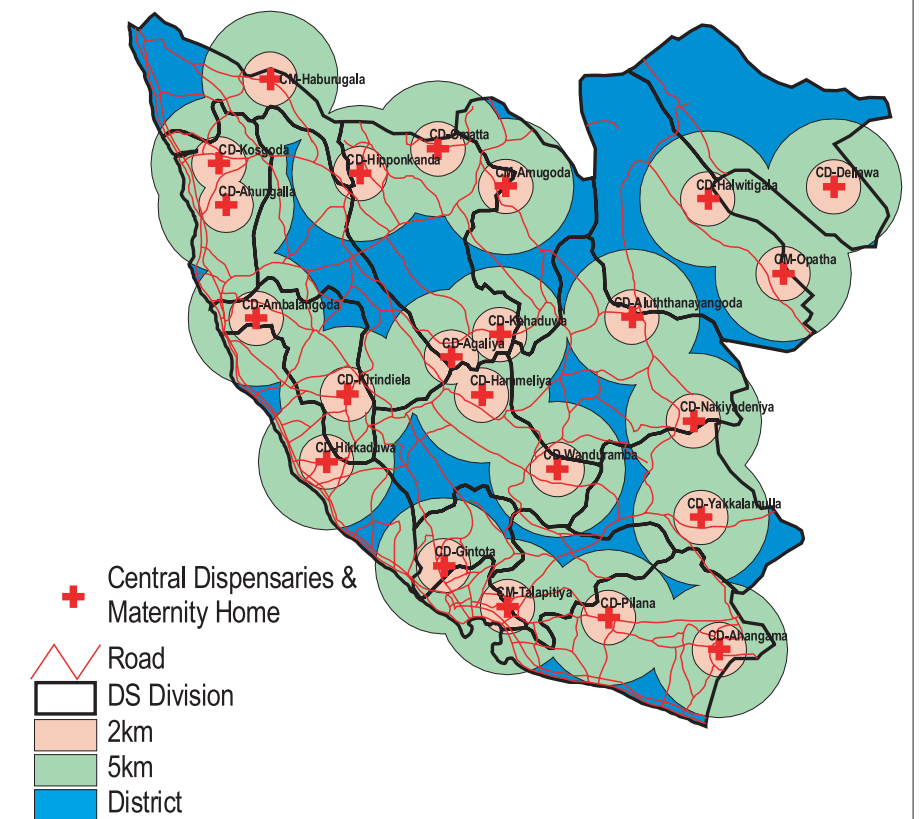

### SERVICE RADIUS BY HOSPITALS LEVEL IN MATALE DISTRICT

# SERVICE CATCHMENT BY HOSPITAL LEVEL IN GALLE DISTRICT

TEACHING HOSPITALS

DISTRICT HOSPITALS

ALL HOSPITALS

RURAL HOSPITAL & PERIPHERAL UNIT

CENTRAL DISPENSARIES & MATERNITY HOMES

# SERVICE CATCHMENT BY HOSPITAL LEVEL IN MATARA DISTRICT

GENERAL & BASE HOSPITALS

DISTRICT HOSPITALS

RURAL HOSPITAL & PERIPHERAL UNIT

ALL HOSPITALS

CENTRAL DISPENSARIES & MATERNITY HOMES

# SERVICE CATCHMENT BY HOSPITAL LEVEL IN HAMBANTOTA DISTRICT