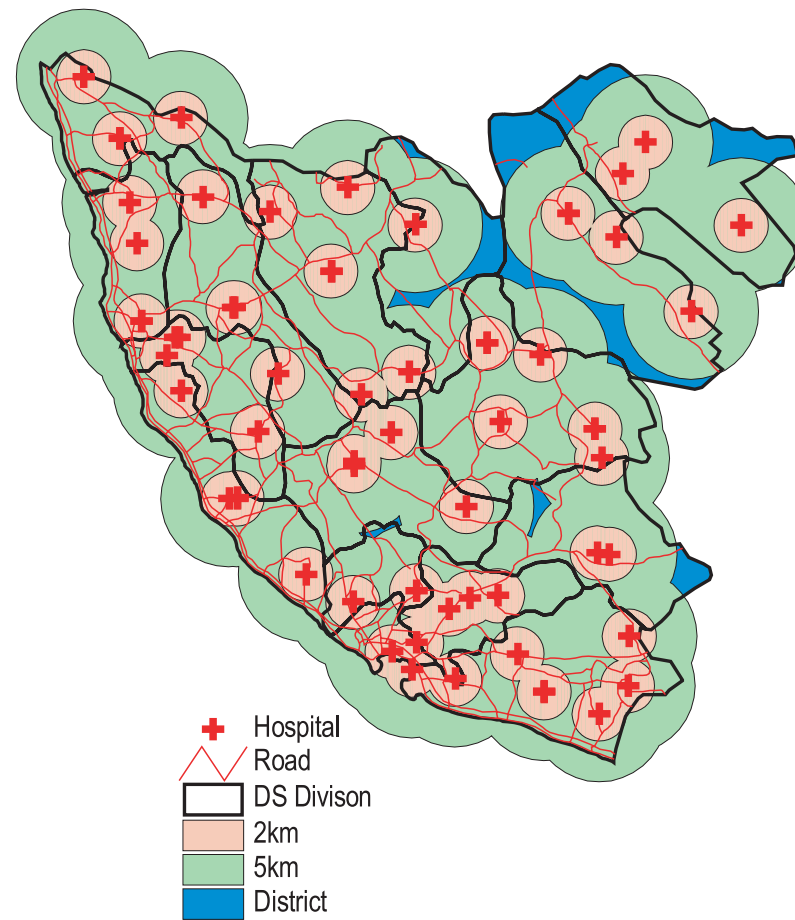

ALL HOSPITALS