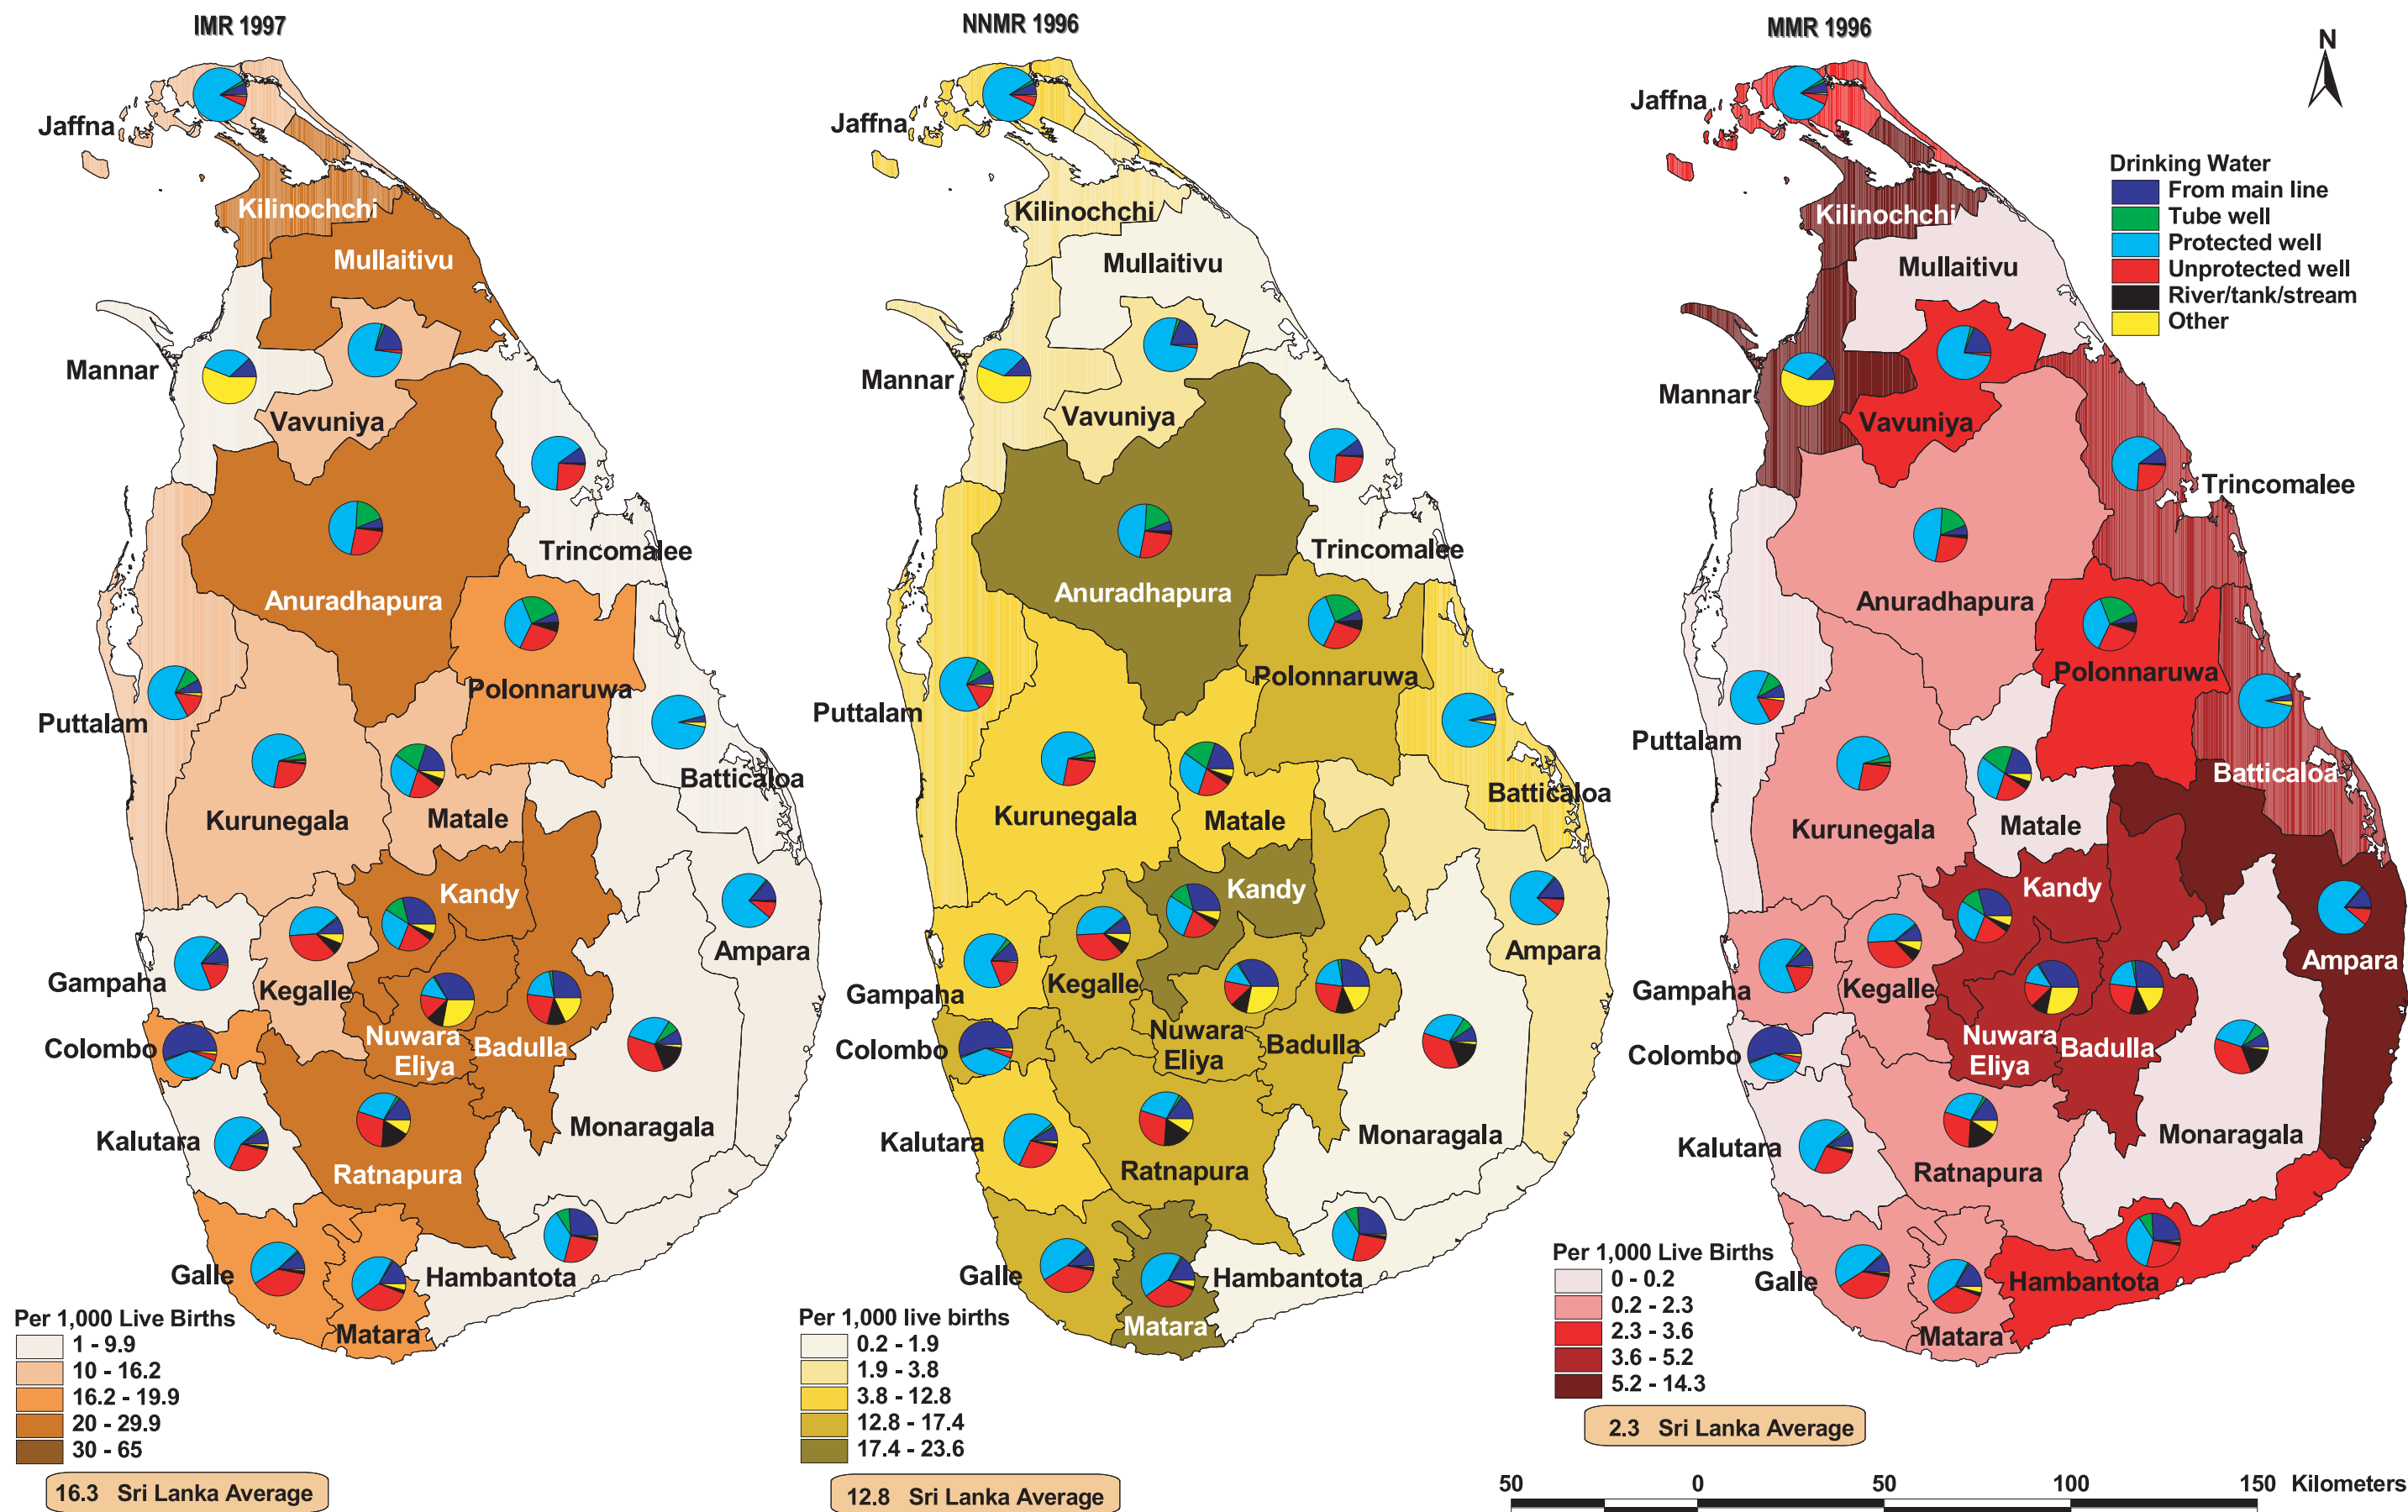

# DISTRIBUTION OF MATERNAL MORTALITY RATE, 1996, INFANT MORTALITY RATE, 1997, NEO-NATAL MORTALITY RATE, 1996 & SOURCE OF DRINKING WATER, 1994

# DISTRIBUTION OF INFANT MORTALITY RATE 1997, MATERNAL MORTALITY RATE 1996, NEO-NATAL MORTALITY RATE 1996 & TYPE OF TOILETS 1994