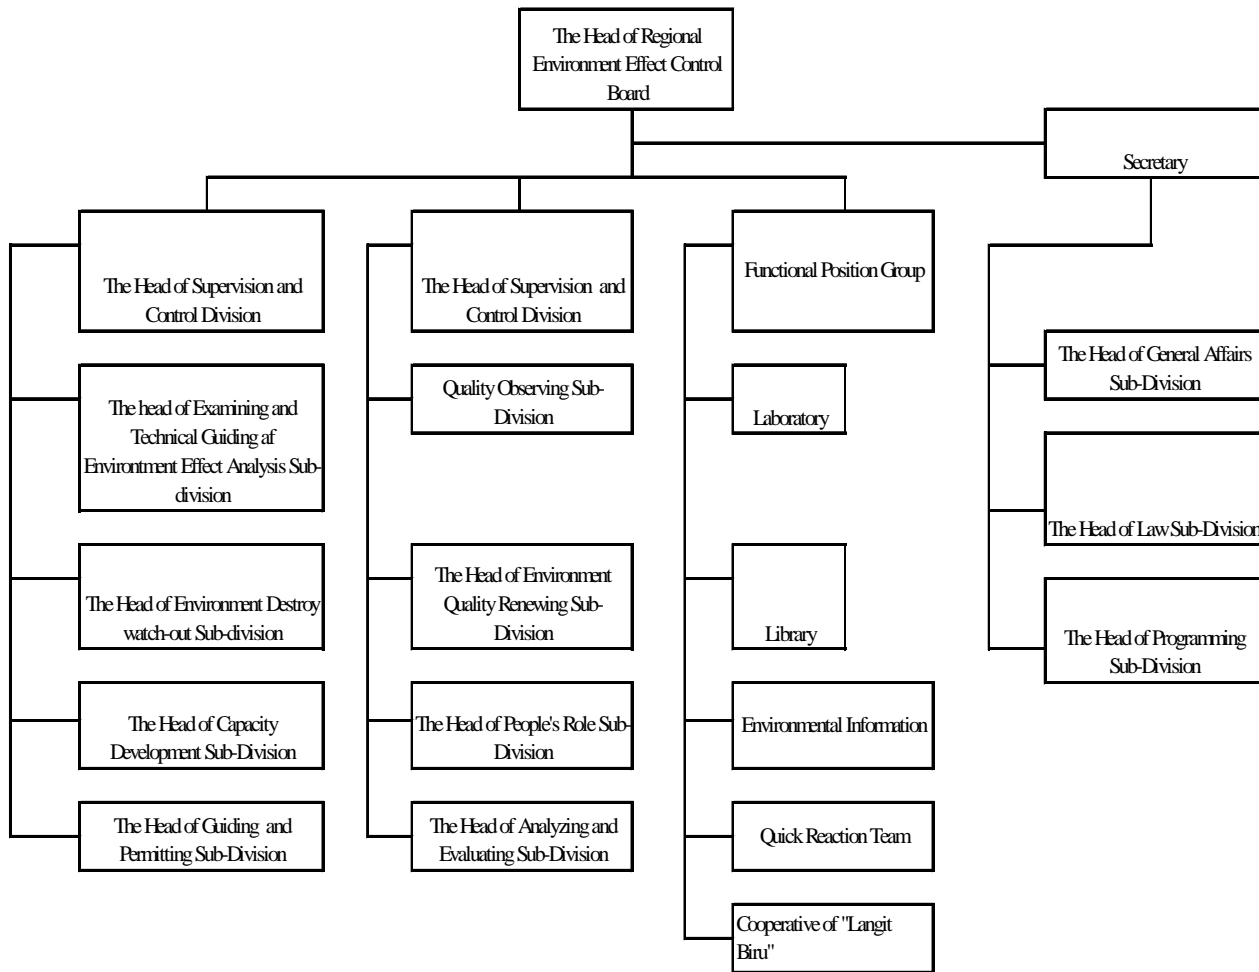

**ORGANIZATIONAL CHART
OF REGIONAL ENVIRONMENT EFFECT CONTROL BOARD, SOUTH SUMATERA PROVINCE**

Regional Environment Effect Control Board
South Sumatera Province
Jl. Aerobik No. 4 Kampus POMIX Palembang
Telp. 62-0711-356489, 367659, 255360
Fax. 62-0711-351028
e-mail: pdilss@indonet.id

THE STUDY ON COMPREHENSIVE WATER
MANAGEMENT OF MUSI RIVER BASIN

CTI Engineering
International Co., Ltd.

NIKKEN
Consultants, Inc.

Annex E4.4.1

**Organization Chart of
BAPEDALDA**