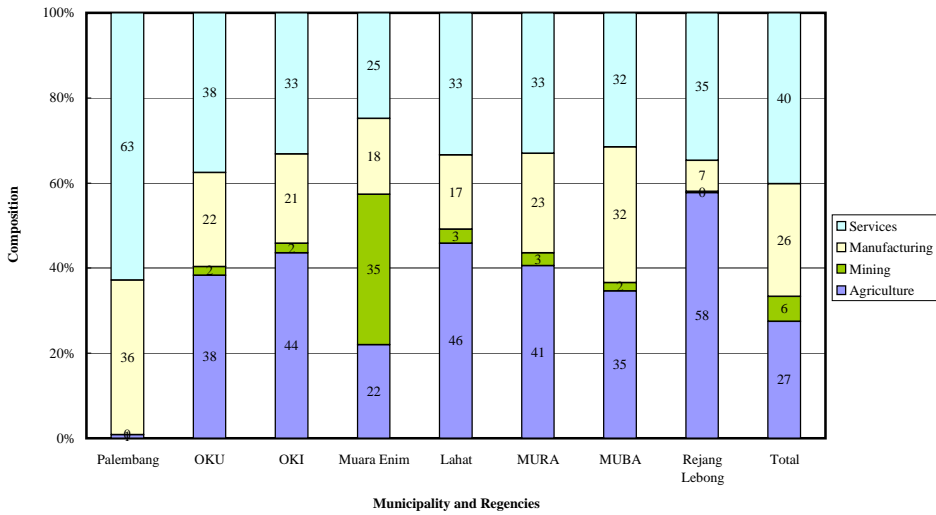

Annex B4.1.6 GRDP Structure of Regencies in Musi River Basin (with Oil/Gas)

Annex B4.1.7 GRDP Structure of Regencies in Musi River Basin (without Oil/Gas)

Annex B4.1.8 GRDP Structure in Agricultural Sector of Regencies in Musi River Basin