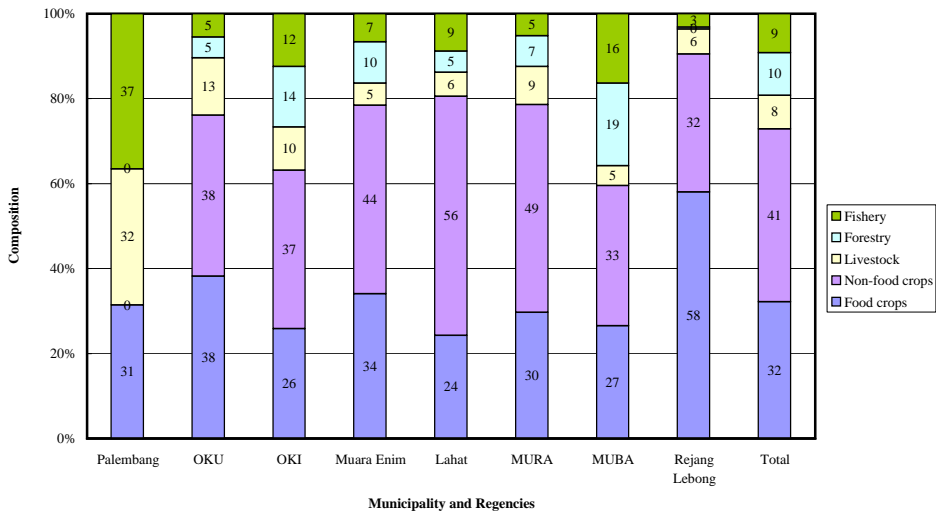

Annex B4.1.6 GRDP Structure of Regencies in Musi River Basin (with Oil/Gas)

Annex B4.1.7 GRDP Structure of Regencies in Musi River Basin (without Oil/Gas)

Annex B4.1.8 GRDP Structure in Agricultural Sector of Regencies in Musi River Basin