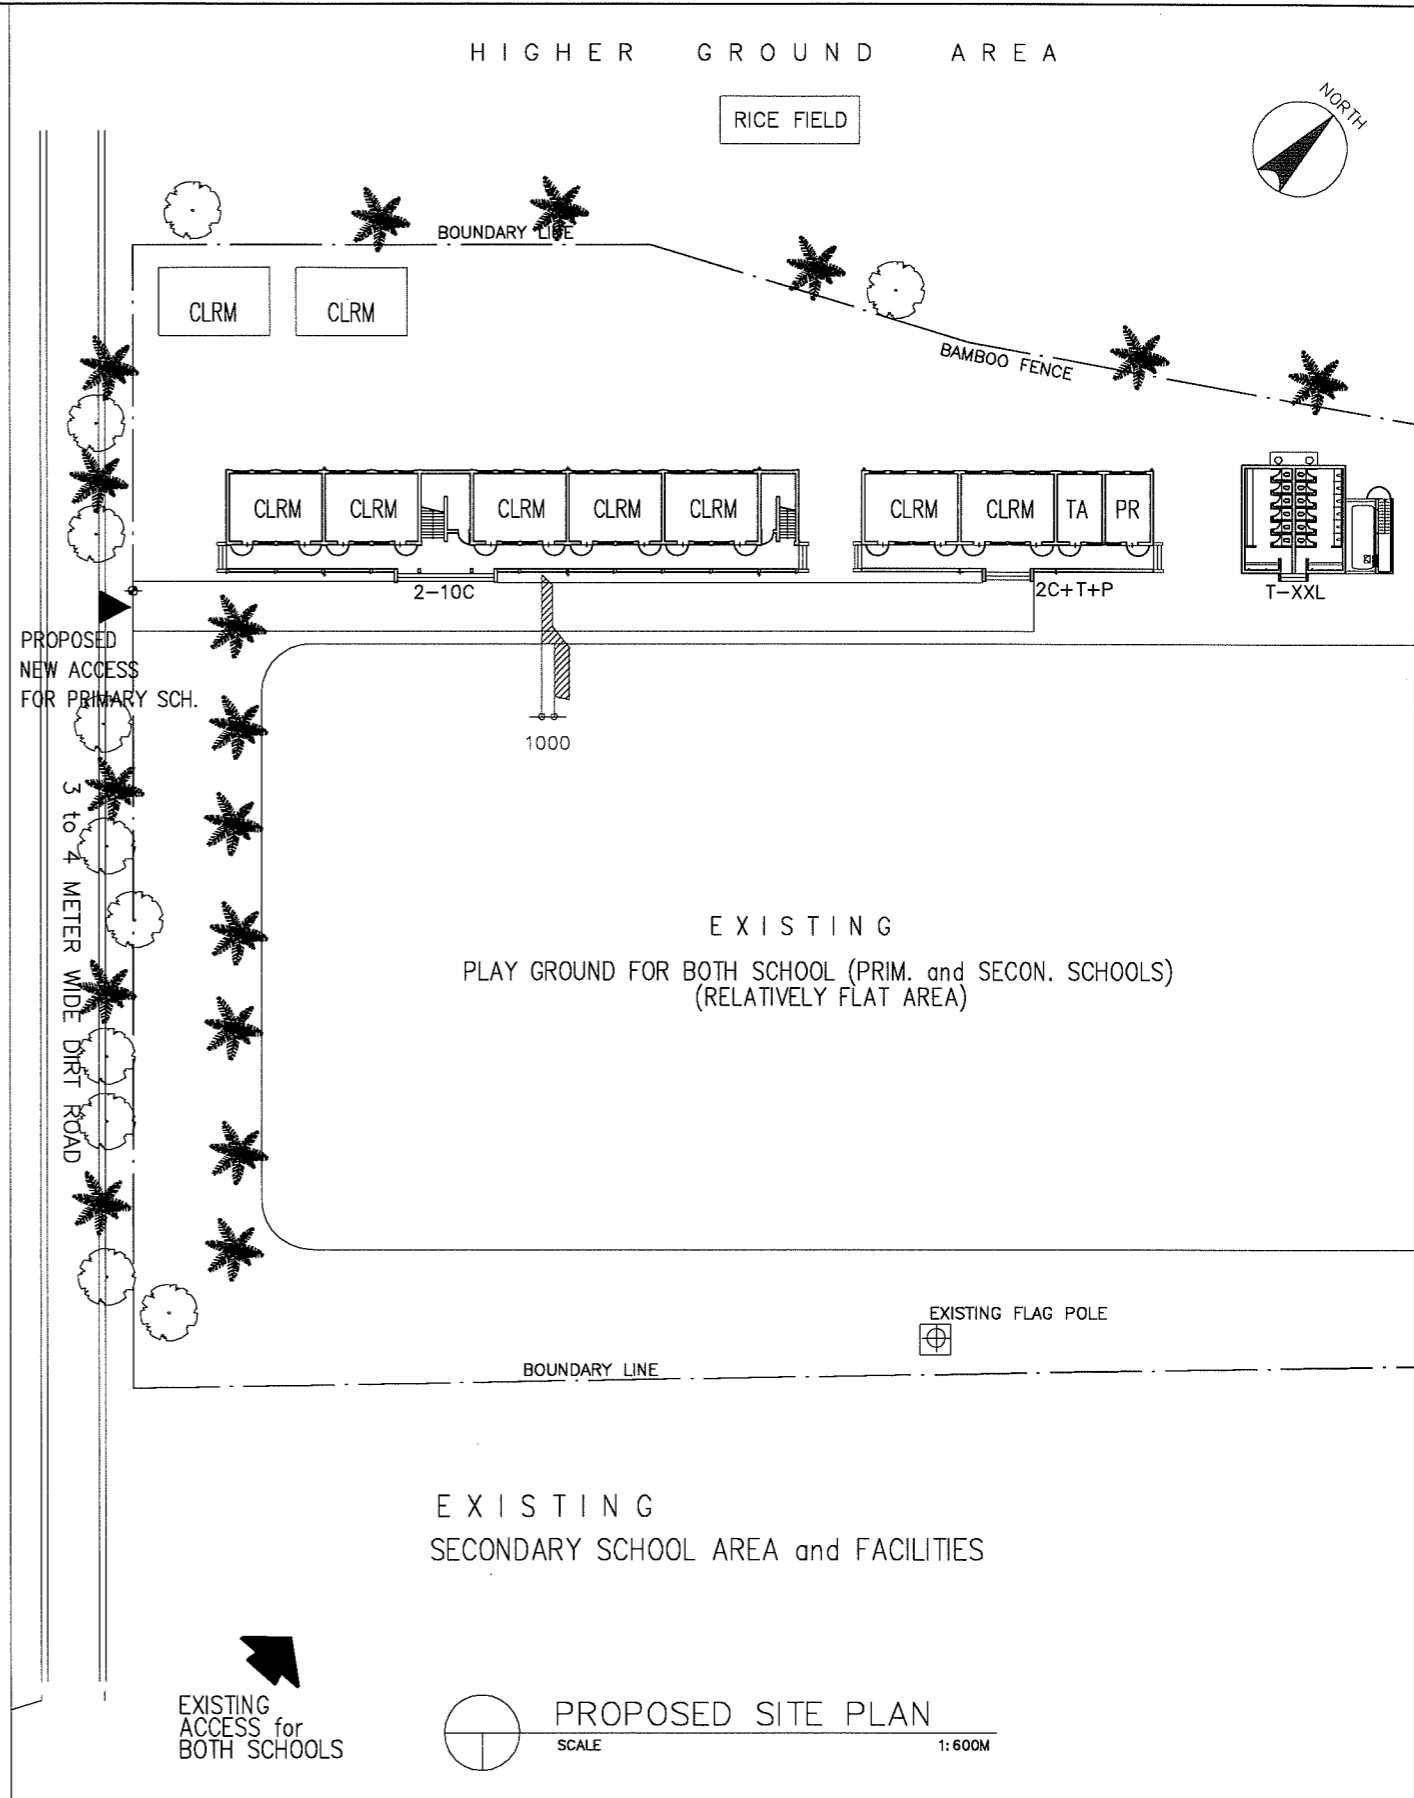

NAME OF SCHOOL	YEN TRACH 1 PRIMARY SCHOOL			SCHOOL ID	TN-11
DIVISION	PROVINCE OF THAI NGUYEN	DISTRICT	PHU LUONG	DATE OF SURVEY	

VICINITY MAP
SCALE NTS

EXISTING SITE DEVELOPMENT PLAN
SCALE 1:1500M

PROPOSED SITE PLAN
SCALE 1:600M