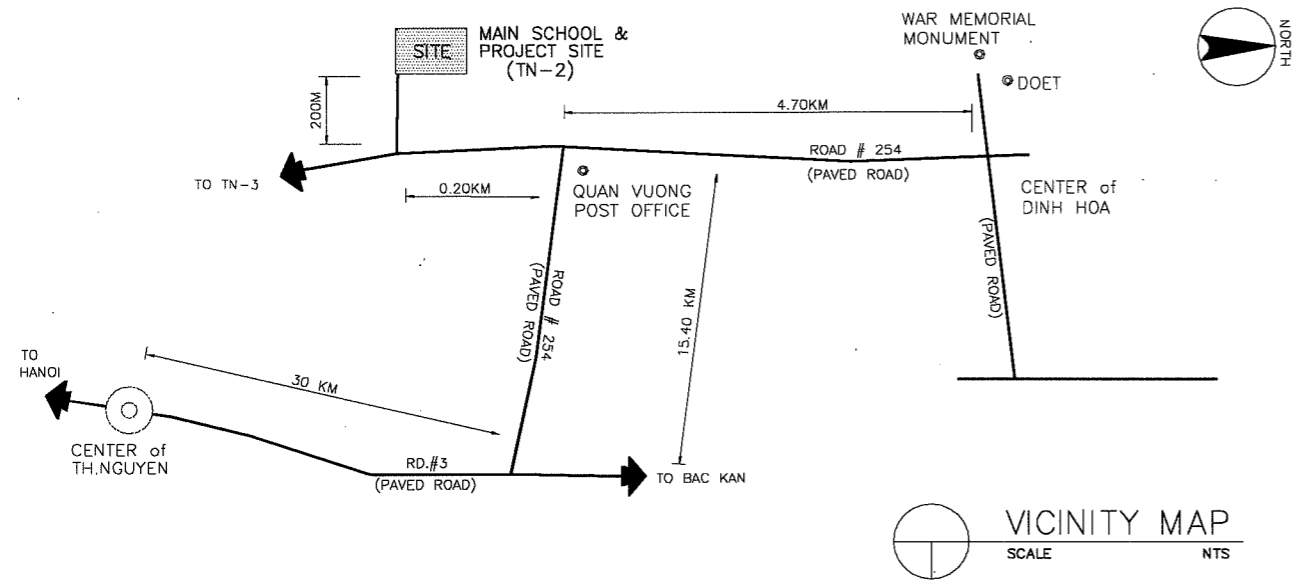

NAME OF SCHOOL	TRUNG HOI PRIMARY SCHOOL		SCHOOL ID	TN-2
DIVISION	THAI NGUYEN	DISTRICT	DINH HOA	DATE OF SURVEY

LEGEND:

CLRM	Class Room	MTG	Meeting Room	GH	Guard House	▲	Entrance
O	Office	TR	Teacher's Room	ST	Septic Tank	⊕	PUMP
L	Library	WT	Water Tank	⊙ W	Well	⊗	EWT
K	Kitchen	AD	Administration Office	⊙ EP	Electric Post		
CONF	Conference Room	TH	Teacher's House				
MP	Multi Purpose Room	TA	Teaching Aid Room				
PR	Principal's Room	T	Toilet				
VPR	Vice Principal's Room	S	Storage				