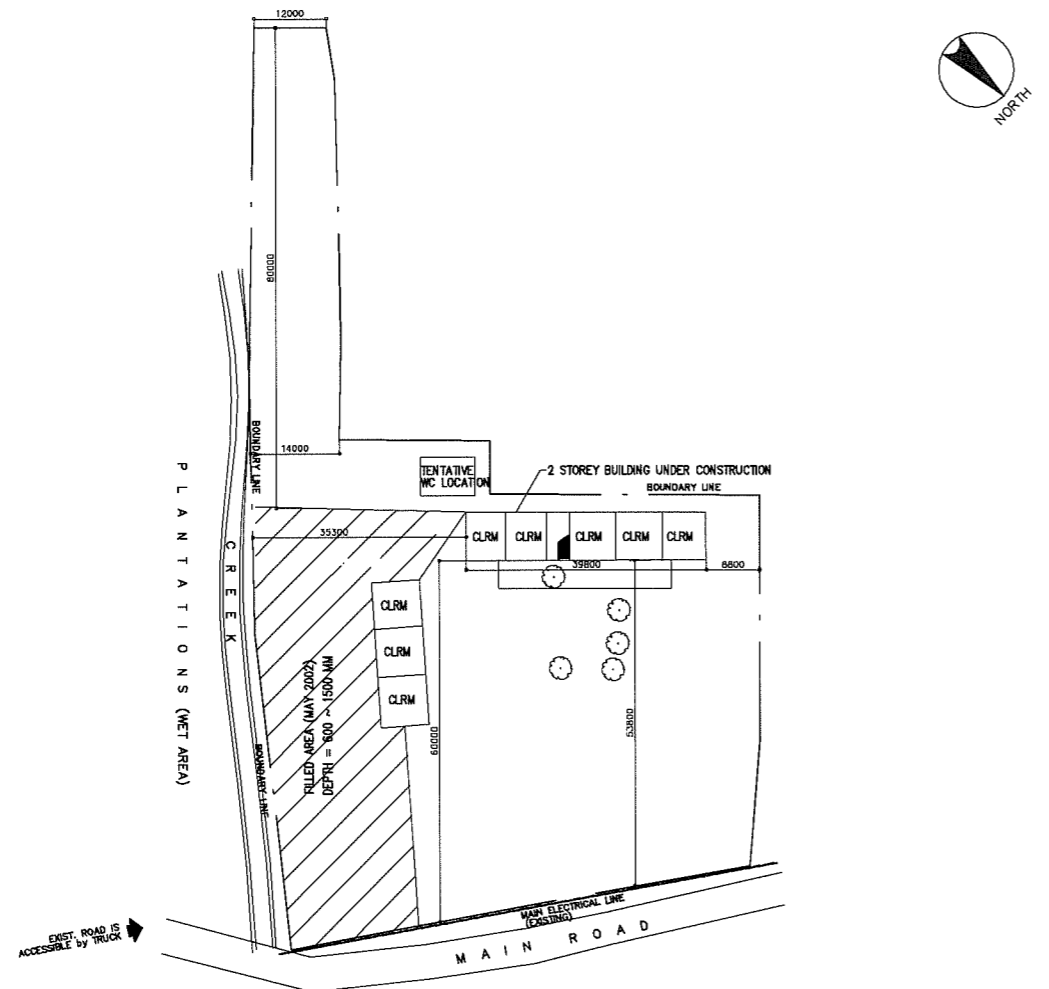

NAME OF SCHOOL	DOI CAN PRIMARY SCHOOL		SCHOOL ID	TN-9
DIVISION	PROVINCE OF THAI NGUYEN	DISTRICT	THAI NGUYEN	DATE OF SURVEY

LEGEND:

CLRM	Class Room	MTG	Meeting Room	GH	Guard House	▲	Entrance
O	Office	TR	Teacher's Room	ST	Septic Tank	⊕	PUMP
L	Library	WT	Water Tank	⊙ W	Well	⊗	EWT
K	Kitchen	AD	Administration Office	● EP	Electric Post		
CONF	Conference Room	TH	Teacher's House				
MP	Multi Purpose Room	TA	Teaching Aid Room				
PR	Principal's Room	T	Toilet				
VPR	Vice Principal's Room	S	Storage