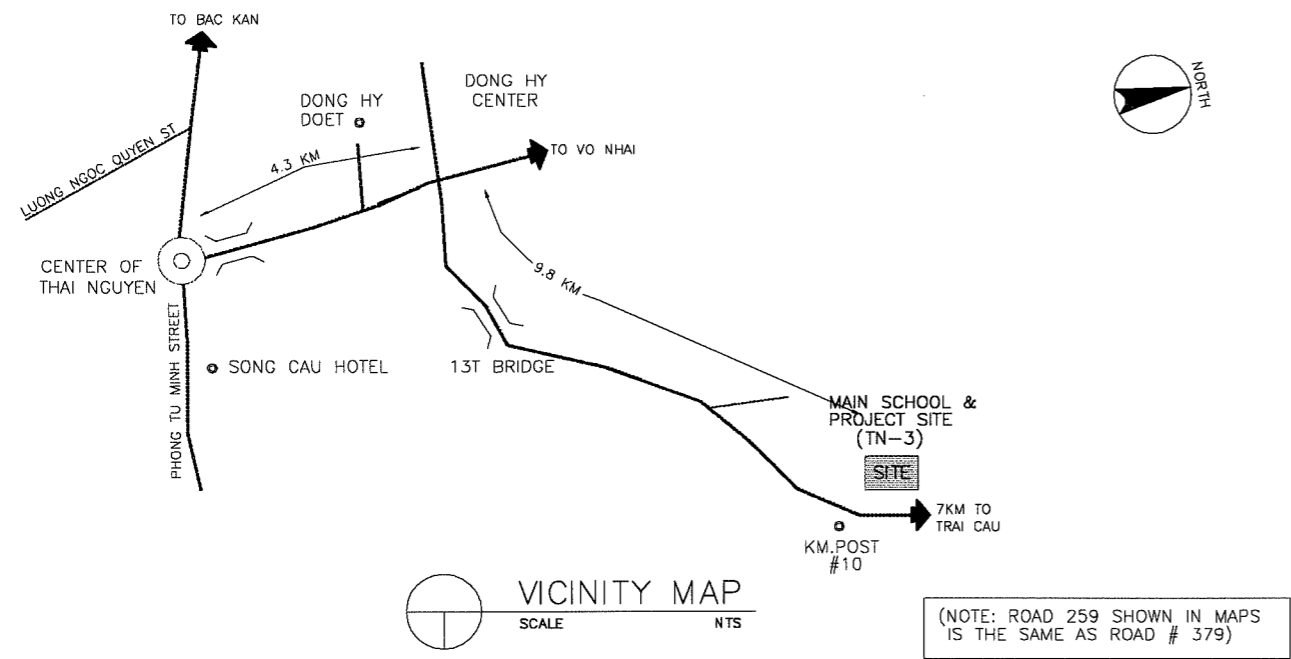

NAME OF SCHOOL	NAM HOA PRIMARY SCHOOL		SCHOOL ID	TN-3
DIVISION	THAI NGUYEN	DISTRICT	DONG HY	DATE OF SURVEY

LEGEND:

CLRM	Class Room	MTG	Meeting Room	GH	Guard House	▲	Entrance PUMP
O	Office	TR	Teacher's Room	ST	Septic Tank	⊕	EWT
L	Library	WT	Water Tank	⊙ W	Well		
K	Kitchen	AD	Administration Office	⊙ EP	Electric Post		
CONF	Conference Room	TH	Teacher's House				
MP	Multi Purpose Room	TA	Teaching Aid Room				
PR	Principal's Room	T	Toilet				
VPR	Vice Principal's Room	S	Storage