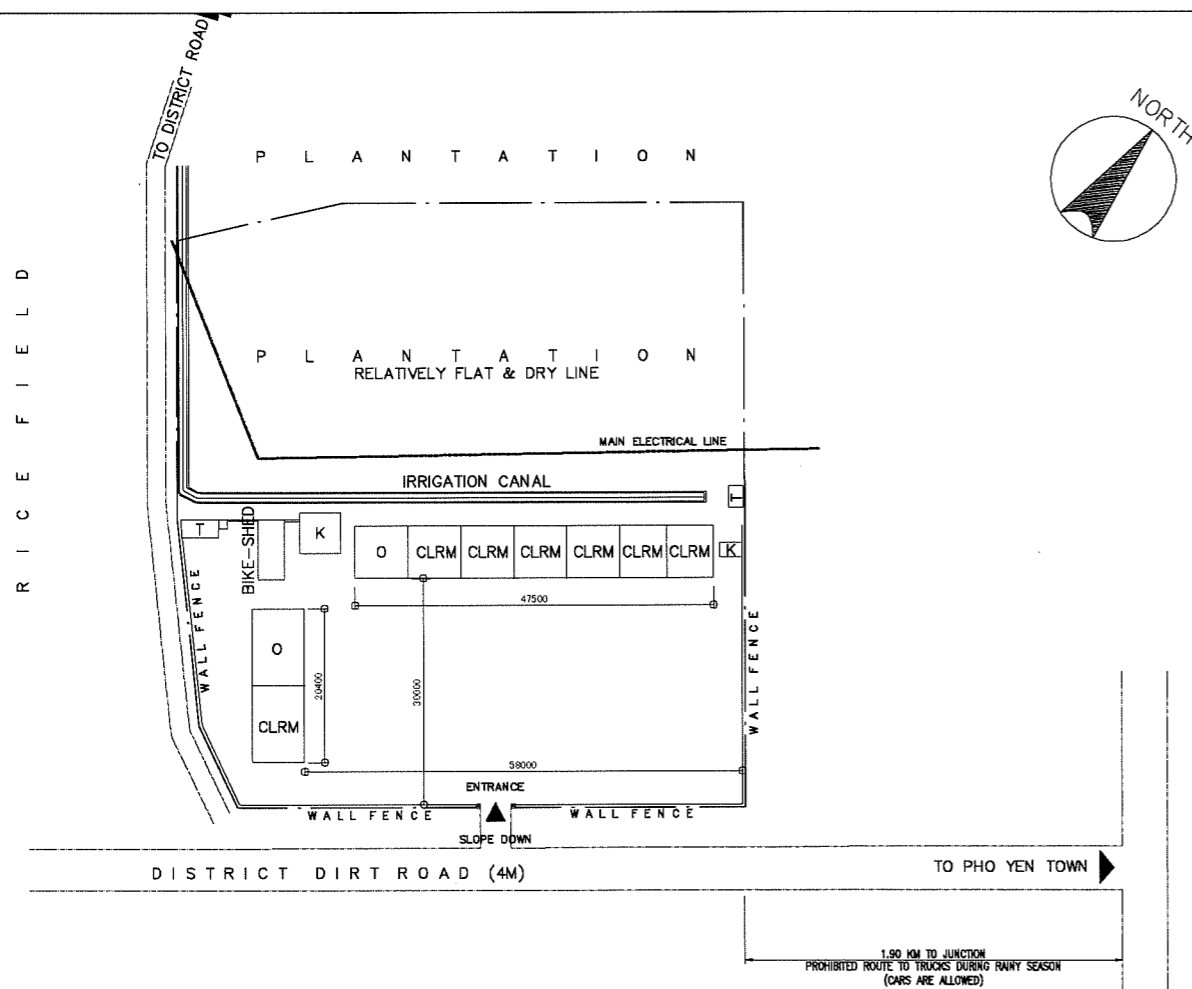

NAME OF SCHOOL	TAN PHU PRIMARY SCHOOL			SCHOOL ID	TN-14
DIVISION	PROVINCE OF THAI NGUYEN	DISTRICT	PHO YEN	DATE OF SURVEY	

LEGEND:	CLRM Class Room	MTG Meeting Room	GH Guard House	▲ Entrance PUMP
	O Office	TR Teacher's Room	ST Septic Tank	□ EWT
	L Library	WT Water Tank	⊙ W Well	
	K Kitchen	AD Administration Office	⊙ EP Electric Post	
	CONF Conference Room	TH Teacher's House		
	MP Multi Purpose Room	TA Teaching Aid Room		
	PR Principal's Room	T Toilet		
	VPR Vice Principal's Room	S Storage