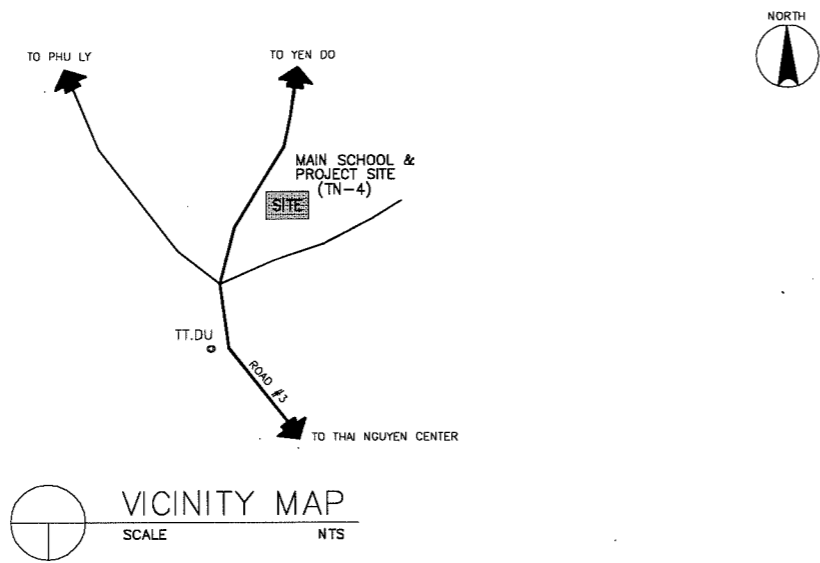

NAME OF SCHOOL	THI TRAN DU MAIN SCHOOL		SCHOOL ID	TN-4
DIVISION	PROVINCE OF THAI NGUYEN	DISTRICT	PHU LUONG	DATE OF SURVEY

LEGEND:

CLRM	Class Room	MTG	Meeting Room	GH	Guard House	▲	Entrance PUMP
O	Office	TR	Teacher's Room	ST	Septic Tank	□	EWT
L	Library	WT	Water Tank	⊙ W	Well		
K	Kitchen	AD	Administration Office	⊙ EP	Electric Post		
CONF	Conference Room	TH	Teacher's House				
MP	Multi Purpose Room	TA	Teaching Aid Room				
PR	Principal's Room	T	Toilet				
VPR	Vice Principal's Room	S	Storage