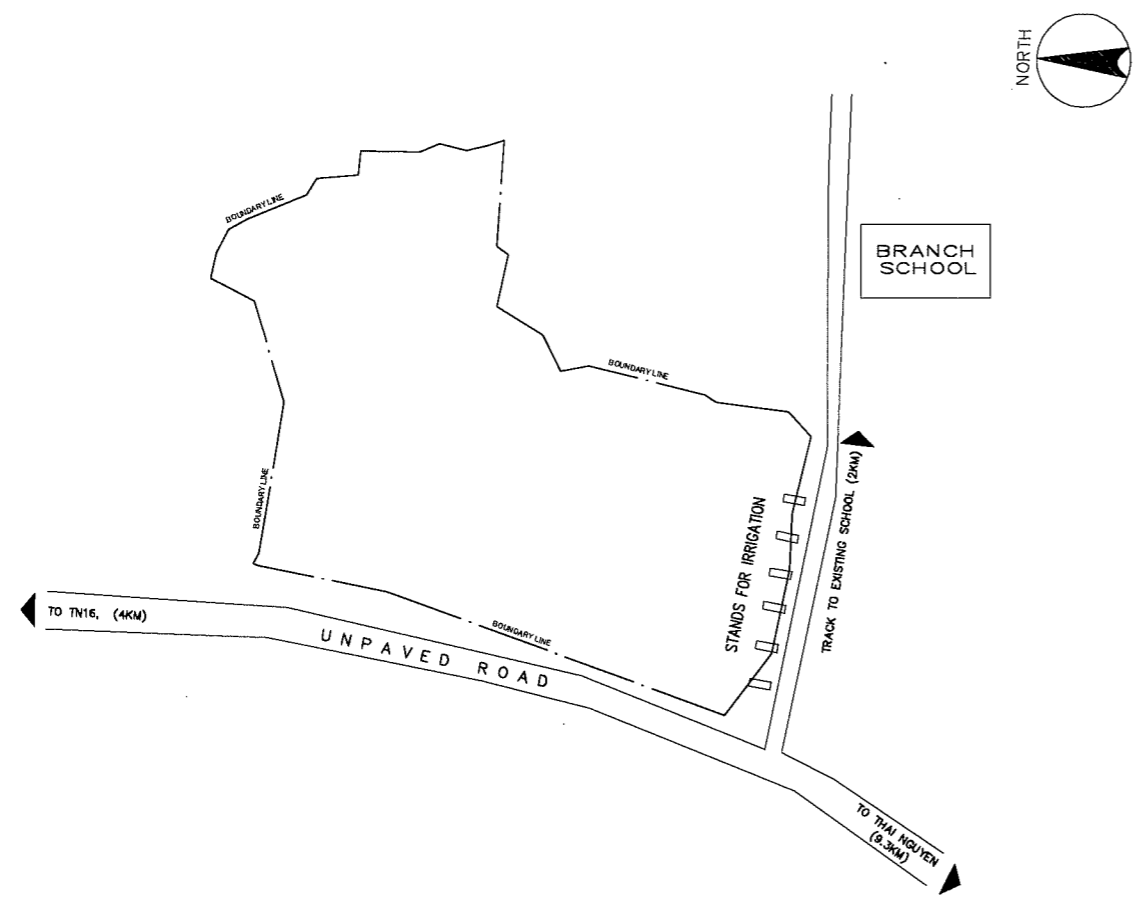

NAME OF SCHOOL	LINH SON PRIMARY SCHOOL		SCHOOL ID	TN-12
DIVISION	THAI NGUYEN	DISTRICT	DONG HY	DATE OF SURVEY

LEGEND:

CLRM	Class Room	MTG	Meeting Room	GH	Guard House	▲	Entrance PUMP
O	Office	TR	Teacher's Room	ST	Septic Tank	□	EWT
L	Library	WT	Water Tank	⊙ W	Well		
K	Kitchen	AD	Administration Office	● EP	Electric Post		
CONF	Conference Room	TH	Teacher's House				
MP	Multi Purpose Room	TA	Teaching Aid Room				
PR	Principal's Room	T	Toilet				
VPR	Vice Principal's Room	S	Storage