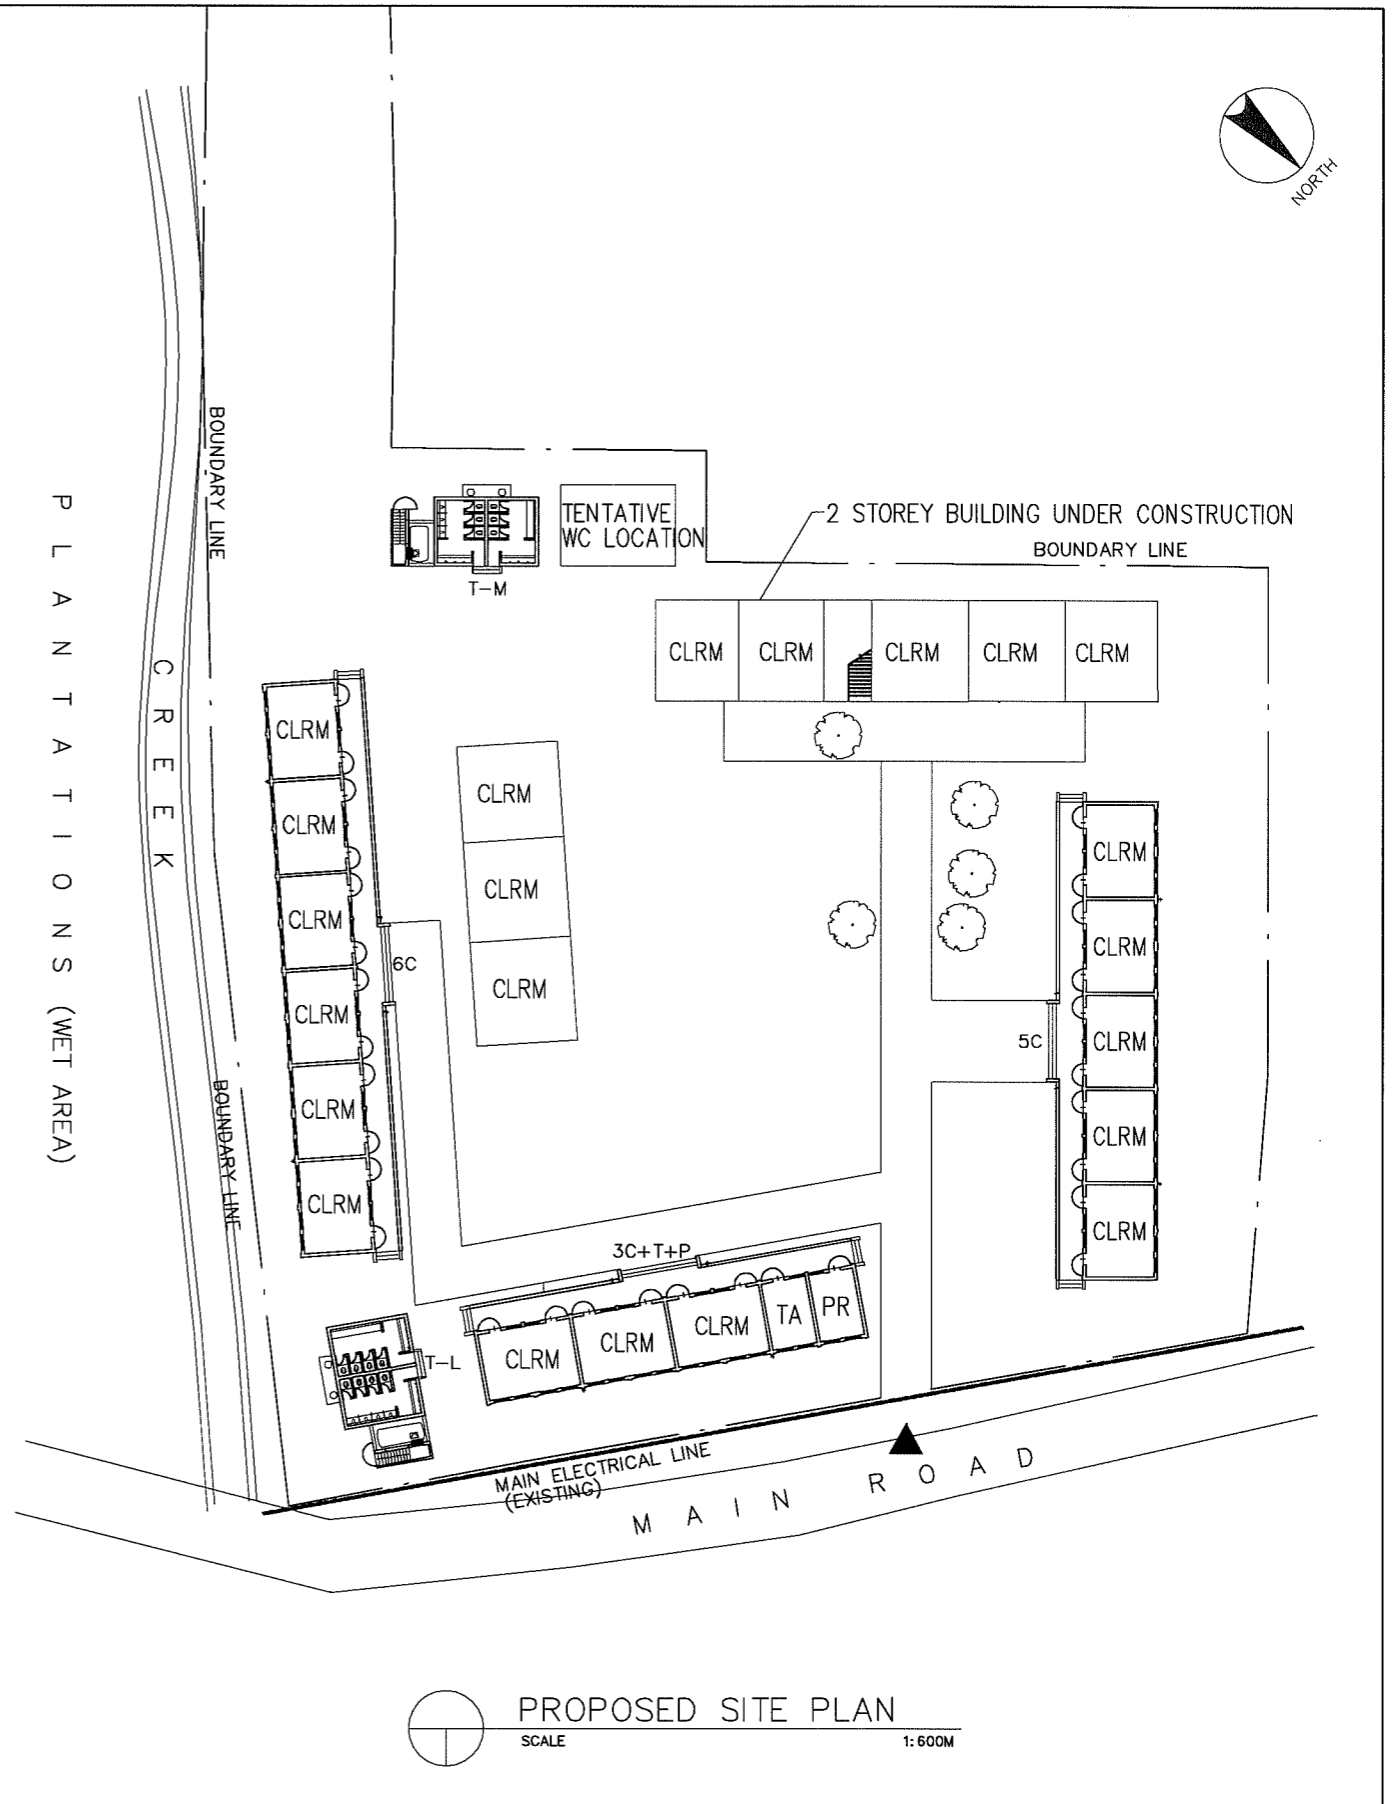

NAME OF SCHOOL	DOI CAN PRIMARY SCHOOL		SCHOOL ID	TN-9
DIVISION	PROVINCE OF THAI NGUYEN	DISTRICT	THAI NGUYEN	DATE OF SURVEY

LEGEND:

CLRM	Class Room	MTG	Meeting Room	GH	Guard House	▲	Entrance
O	Office	TR	Teacher's Room	ST	Septic Tank	⊕	PUMP
L	Library	WT	Water Tank	⊙ W	Well	⊗	EWT
K	Kitchen	AD	Administration Office	● EP	Electric Post		
CONF	Conference Room	TH	Teacher's House				
MP	Multi Purpose Room	TA	Teaching Aid Room				
PR	Principal's Room	T	Toilet				
VPR	Vice Principal's Room	S	Storage