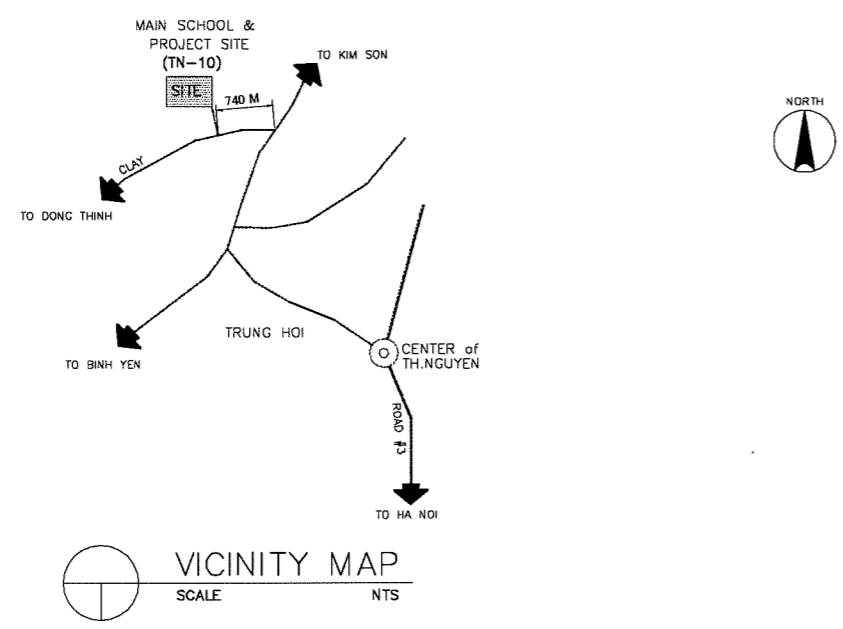

NAME OF SCHOOL	BAO CUONG MAIN SCHOOL			SCHOOL ID	TN-10
DIVISION	PROVINCE OF THAI NGUYEN	DISTRICT	DINH HOA	DATE OF SURVEY	

LEGEND:

CLRM	Class Room	MTG	Meeting Room	GH	Guard House	▲	Entrance
O	Office	TR	Teacher's Room	ST	Septic Tank	□	PUMP
L	Library	WT	Water Tank	⊙ W	Well	⊗	EWT
K	Kitchen	AD	Administration Office	⊙ EP	Electric Post		
CONF	Conference Room	TH	Teacher's House				
MP	Multi Purpose Room	TA	Teaching Aid Room				
PR	Principal's Room	T	Toilet				
VPR	Vice Principal's Room	S	Storage