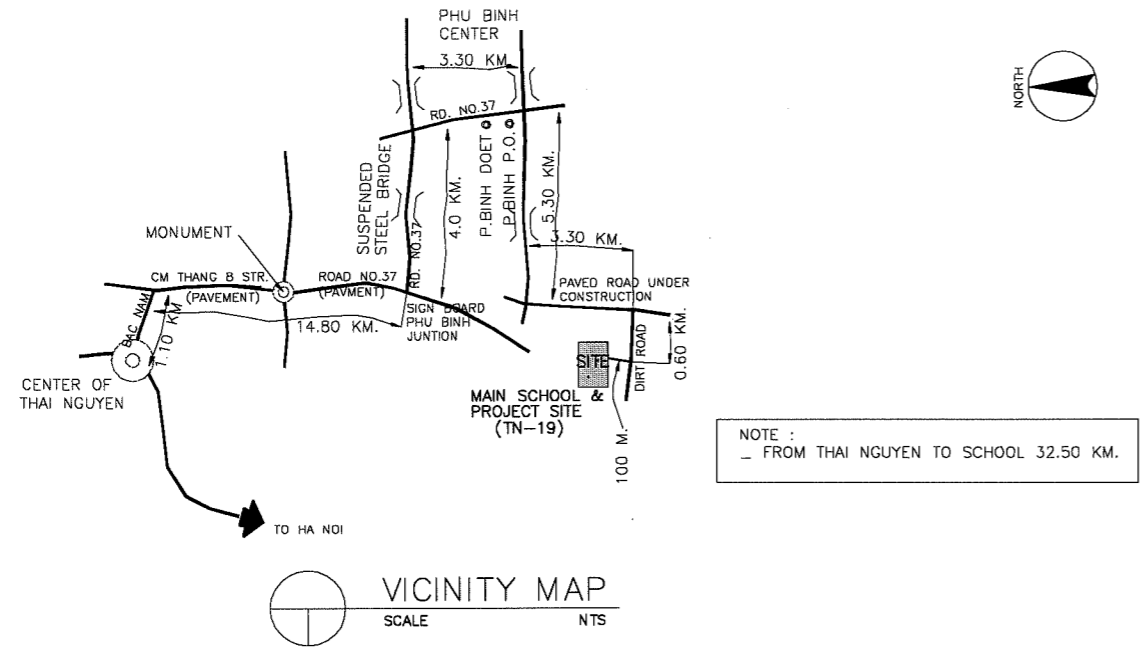

NAME OF SCHOOL	HA CHAU PRIMARY SCHOOL		SCHOOL ID	TN-19
DIVISION	PROVINCE OF THAI NGUYEN	DISTRICT	PHU BINH	DATE OF SURVEY

LEGEND:

CLRM	Class Room	MTG	Meeting Room	GH	Guard House	▲	Entrance
O	Office	TR	Teacher's Room	ST	Septic Tank	⬆	PUMP
L	Library	WT	Water Tank	⊙ W	Well	⊠	EWT
K	Kitchen	AD	Administration Office	⊙ EP	Electric Post		
CONF	Conference Room	TH	Teacher's House				
MP	Multi Purpose Room	TA	Teaching Aid Room				
PR	Principal's Room	T	Toilet				
VPR	Vice Principal's Room	S	Storage