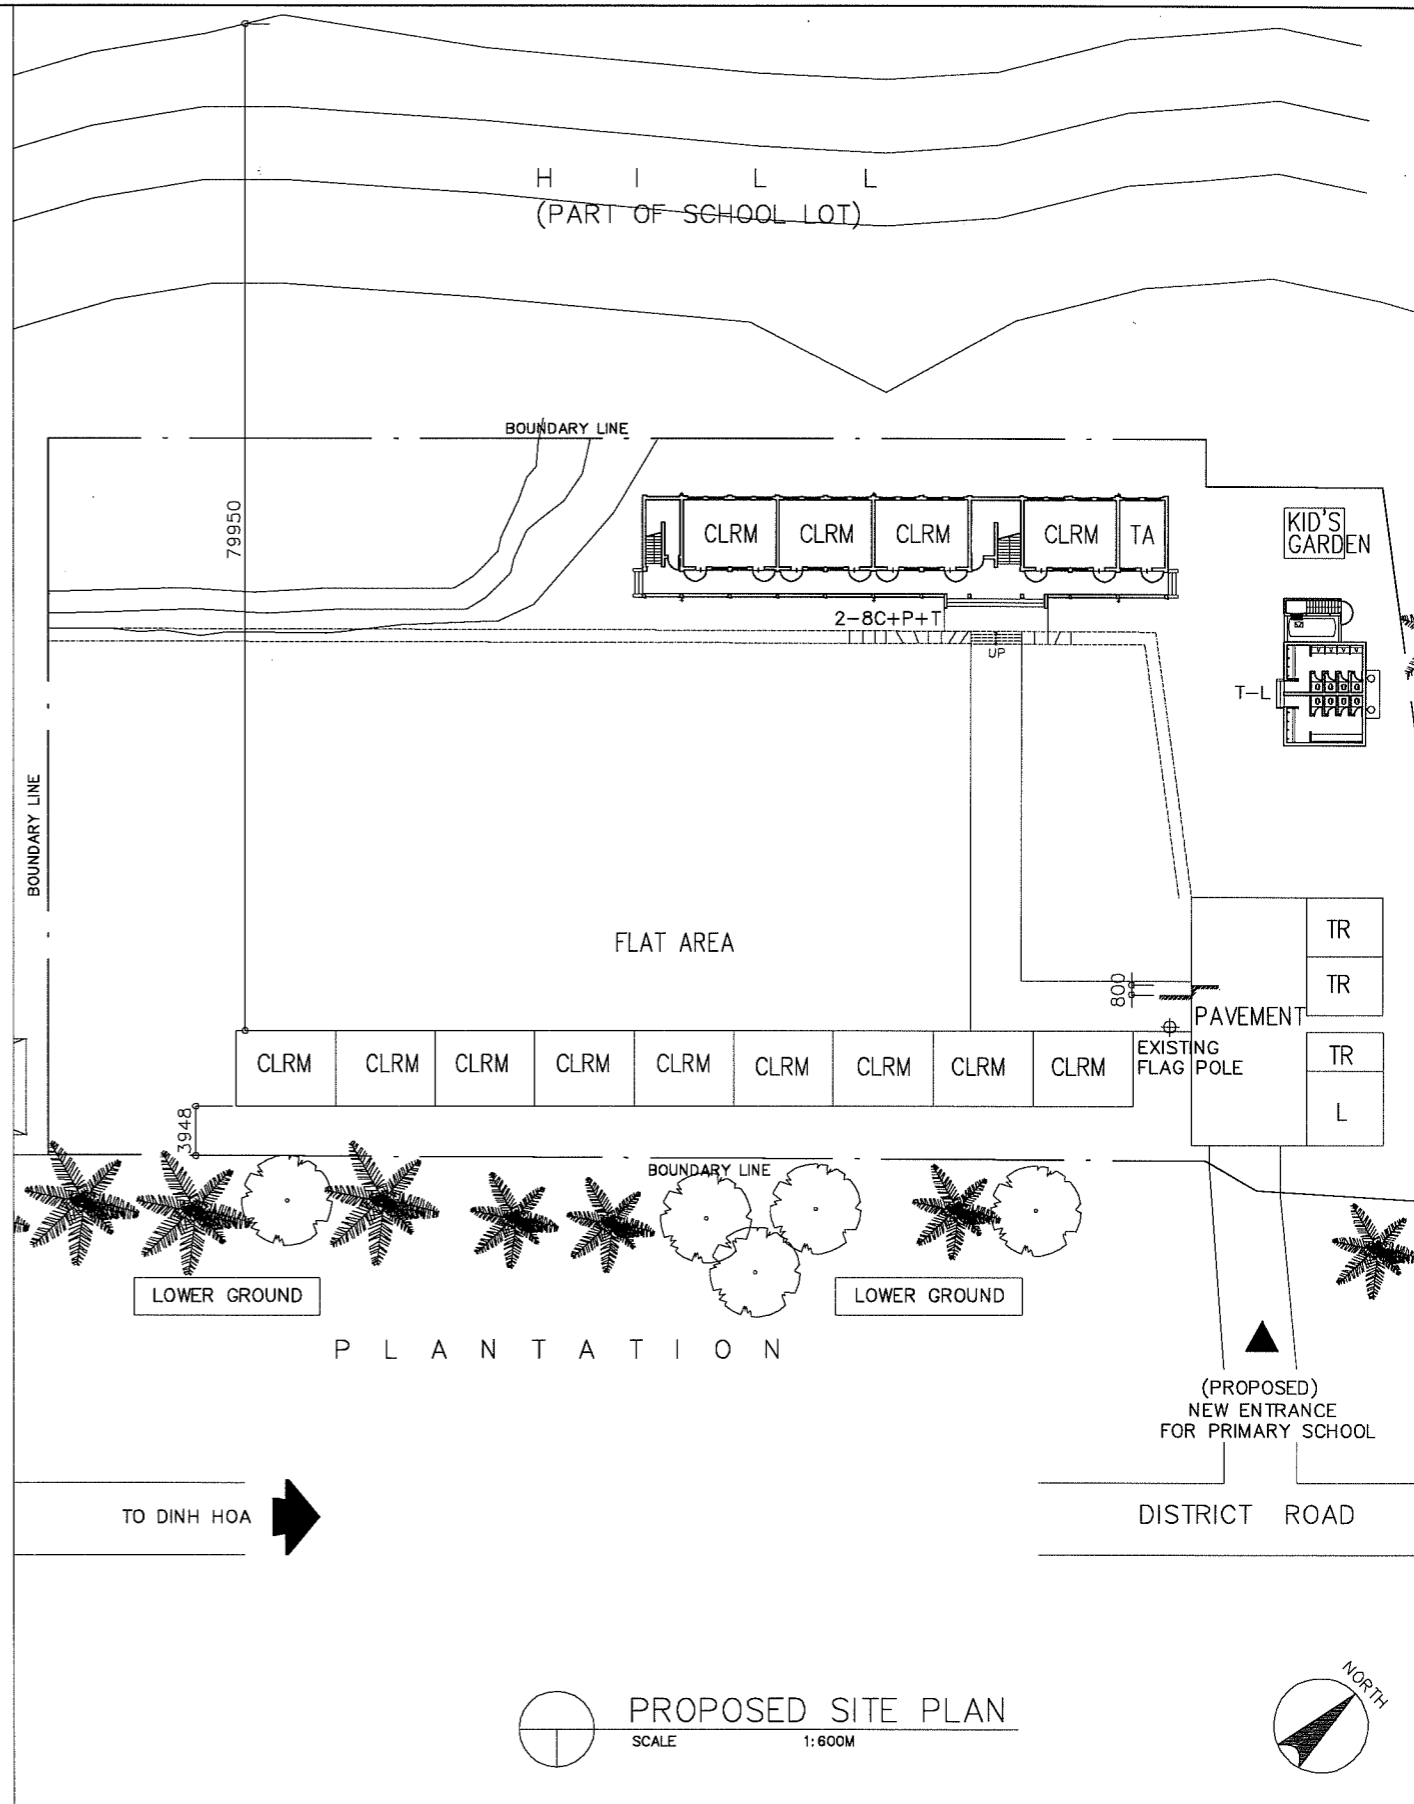

NAME OF SCHOOL	TRUNG HOI PRIMARY SCHOOL		SCHOOL ID	TN-2
DIVISION	THAI NGUYEN	DISTRICT	DINH HOA	DATE OF SURVEY

LEGEND:

CLRM	Class Room	MTG	Meeting Room	GH	Guard House	▲	Entrance
O	Office	TR	Teacher's Room	ST	Septic Tank	⊕	PUMP
L	Library	WT	Water Tank	⊙ W	Well	⊗	EWT
K	Kitchen	AD	Administration Office	⊙ EP	Electric Post		
CONF	Conference Room	TH	Teacher's House				
MP	Multi Purpose Room	TA	Teaching Aid Room				
PR	Principal's Room	T	Toilet				
VPR	Vice Principal's Room	S	Storage				

NAME OF SCHOOL	NAM HOA PRIMARY SCHOOL		SCHOOL ID	TN-3
DIVISION	THAI NGUYEN	DISTRICT	DONG HY	DATE OF SURVEY

LEGEND:

CLRM	Class Room	MTG	Meeting Room	GH	Guard House	▲	Entrance PUMP
O	Office	TR	Teacher's Room	ST	Septic Tank	⊕	EWT
L	Library	WT	Water Tank	⊙ W	Well		
K	Kitchen	AD	Administration Office	⊙ EP	Electric Post		
CONF	Conference Room	TH	Teacher's House				
MP	Multi Purpose Room	TA	Teaching Aid Room				
PR	Principal's Room	T	Toilet				
VPR	Vice Principal's Room	S	Storage				