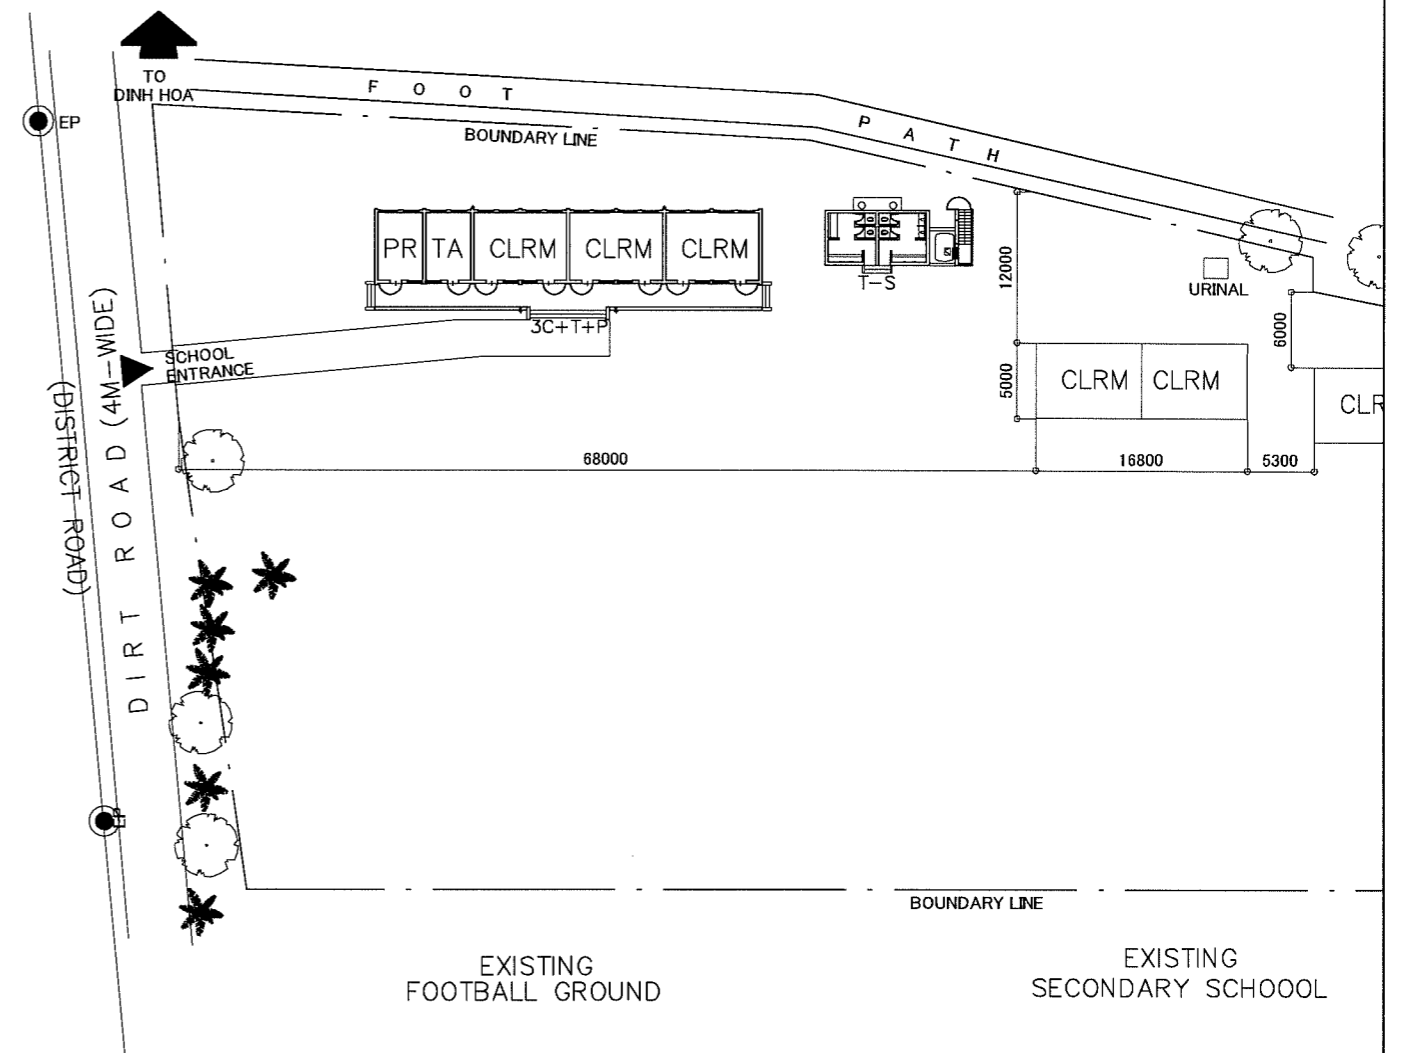

NAME OF SCHOOL	BINH THANH PRIMARY SCHOOL		SCHOOL ID	TN-17
DIVISION	PROVINCE OF THAI NGUYEN	DISTRICT	DINH HOA	DATE OF SURVEY

EXISTING SITE DEVELOPMENT PLAN
SCALE 1:1000M

PROPOSED SITE PLAN
SCALE 1:600M

LEGEND:	CLRM Class Room	MTG Meeting Room	GH Guard House	▲ Entrance PUMP
	O Office	TR Teacher's Room	ST Septic Tank	□ EWT
	L Library	WT Water Tank	⊙ W Well	
	K Kitchen	AD Administration Office	⊙ EP Electric Post	
	CONF Conference Room	TH Teacher's House		
	MP Multi Purpose Room	TA Teaching Aid Room		
	PR Principal's Room	T Toilet		
	VPR Vice Principal's Room	S Storage		