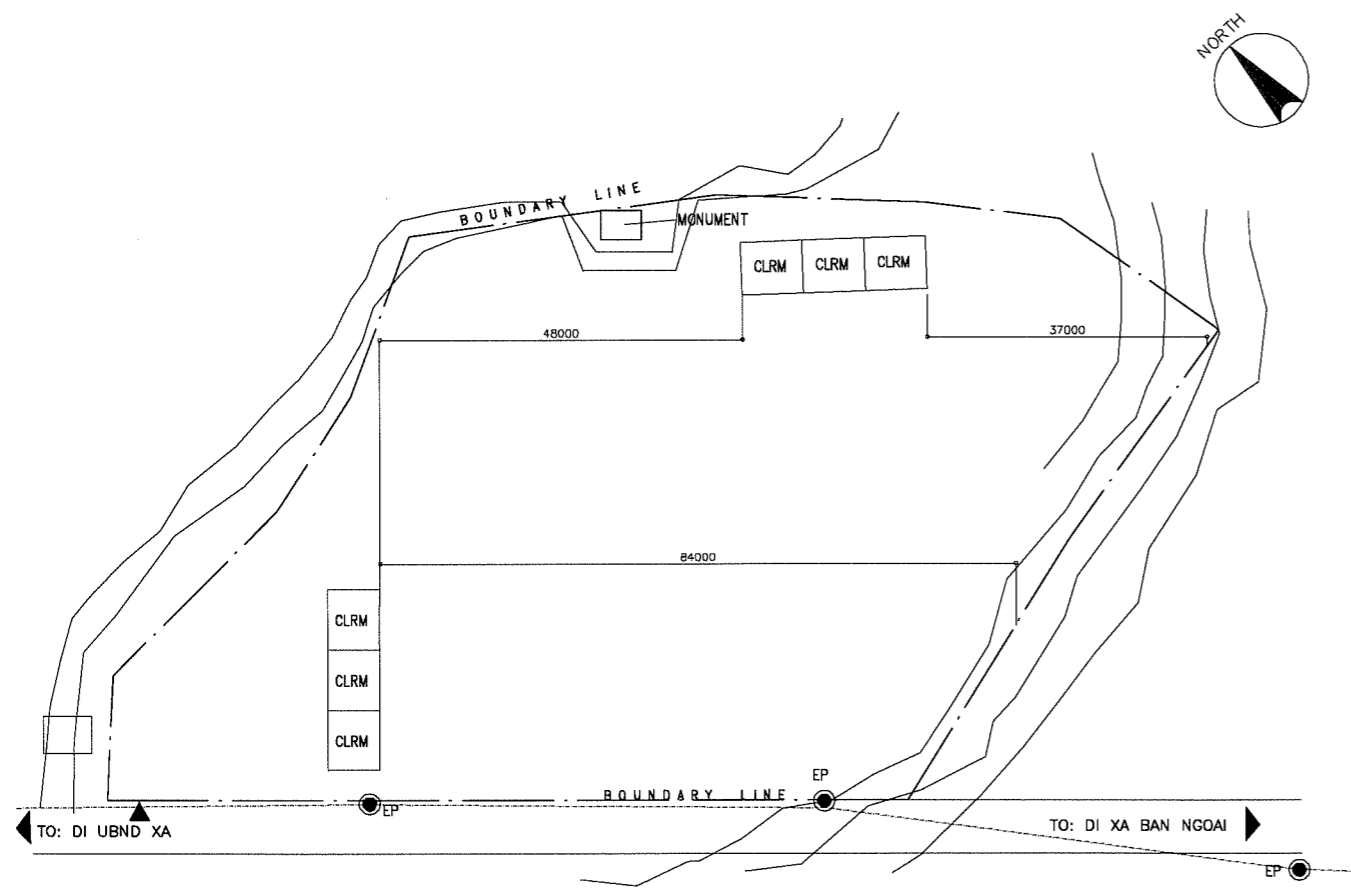

NAME OF SCHOOL	PHU LAC PRIMARY SCHOOL		SCHOOL ID	TN-5
DIVISION	PROVINCE OF THAI NGUYEN	DISTRICT	DAI TU	DATE OF SURVEY

EXISTING SITE DEVELOPMENT PLAN

SCALE 1:1000M