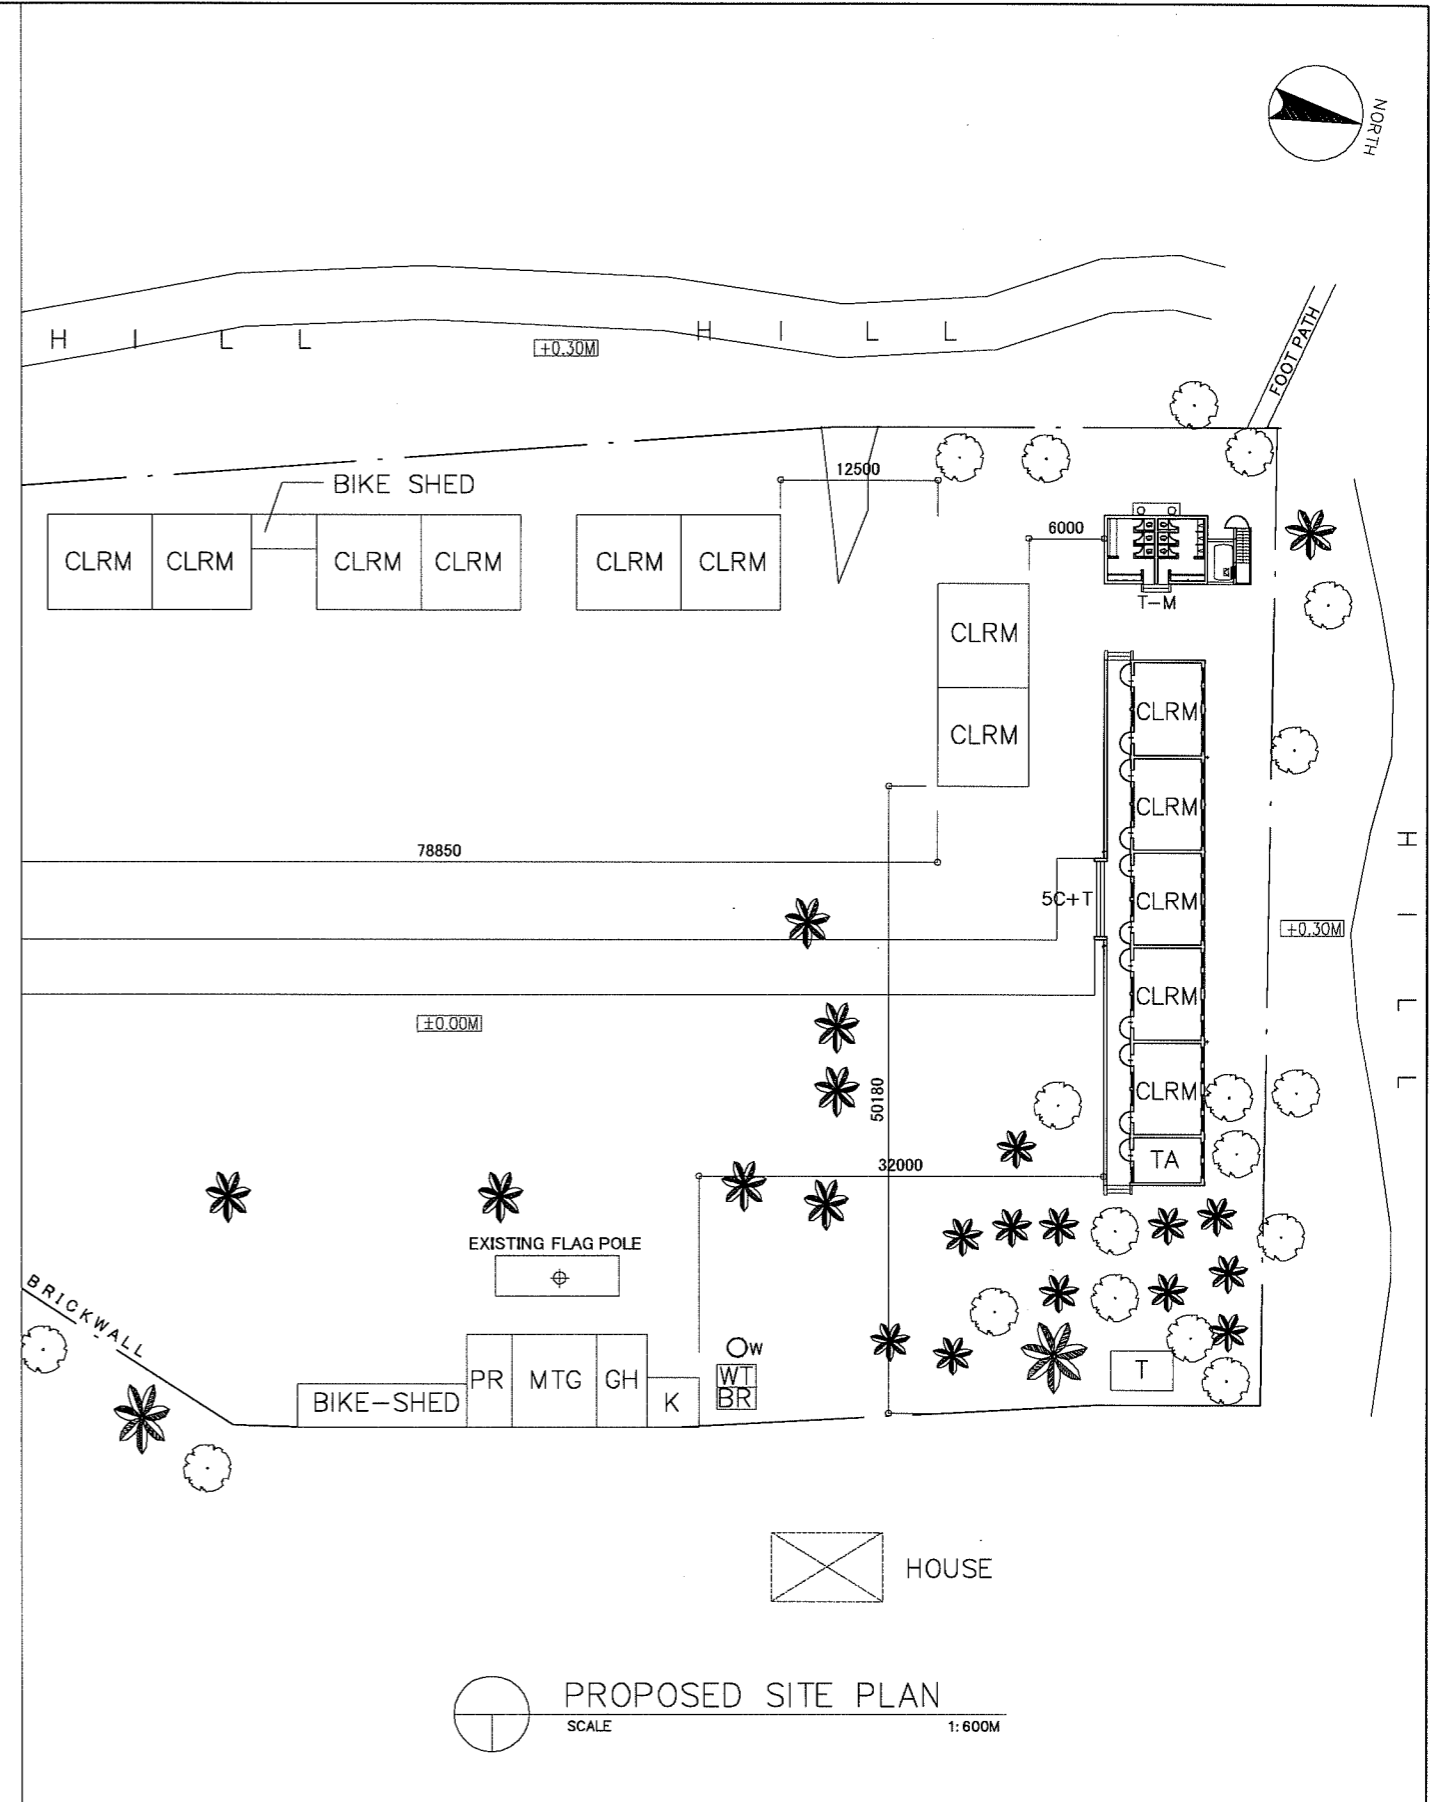

NAME OF SCHOOL	TRUNG HOI PRIMARY SCHOOL		SCHOOL ID	TN-2
DIVISION	THAI NGUYEN	DISTRICT	DINH HOA	DATE OF SURVEY

LEGEND:

CLRM	Class Room	MTG	Meeting Room	GH	Guard House	▲	Entrance
O	Office	TR	Teacher's Room	ST	Septic Tank	⊕	PUMP
L	Library	WT	Water Tank	⊙ W	Well	⊗	EWT
K	Kitchen	AD	Administration Office	⊙ EP	Electric Post		
CONF	Conference Room	TH	Teacher's House				
MP	Multi Purpose Room	TA	Teaching Aid Room				
PR	Principal's Room	T	Toilet				
VPR	Vice Principal's Room	S	Storage				

NAME OF SCHOOL	NAM HOA PRIMARY SCHOOL		SCHOOL ID	TN-3
DIVISION	THAI NGUYEN	DISTRICT	DONG HY	DATE OF SURVEY

LEGEND:

CLRM	Class Room	MTG	Meeting Room	GH	Guard House	▲	Entrance PUMP
O	Office	TR	Teacher's Room	ST	Septic Tank	⊕	EWT
L	Library	WT	Water Tank	⊙ W	Well		
K	Kitchen	AD	Administration Office	⊙ EP	Electric Post		
CONF	Conference Room	TH	Teacher's House				
MP	Multi Purpose Room	TA	Teaching Aid Room				
PR	Principal's Room	T	Toilet				
VPR	Vice Principal's Room	S	Storage				

NAME OF SCHOOL	THI TRAN DU MAIN SCHOOL		SCHOOL ID	TN-4
DIVISION	PROVINCE OF THAI NGUYEN	DISTRICT	PHU LUONG	DATE OF SURVEY

LEGEND:

CLRM	Class Room	MTG	Meeting Room	GH	Guard House	▲	Entrance PUMP
O	Office	TR	Teacher's Room	ST	Septic Tank	□	EWT
L	Library	WT	Water Tank	⊙ W	Well		
K	Kitchen	AD	Administration Office	⊙ EP	Electric Post		
CONF	Conference Room	TH	Teacher's House				
MP	Multi Purpose Room	TA	Teaching Aid Room				
PR	Principal's Room	T	Toilet				
VPR	Vice Principal's Room	S	Storage				