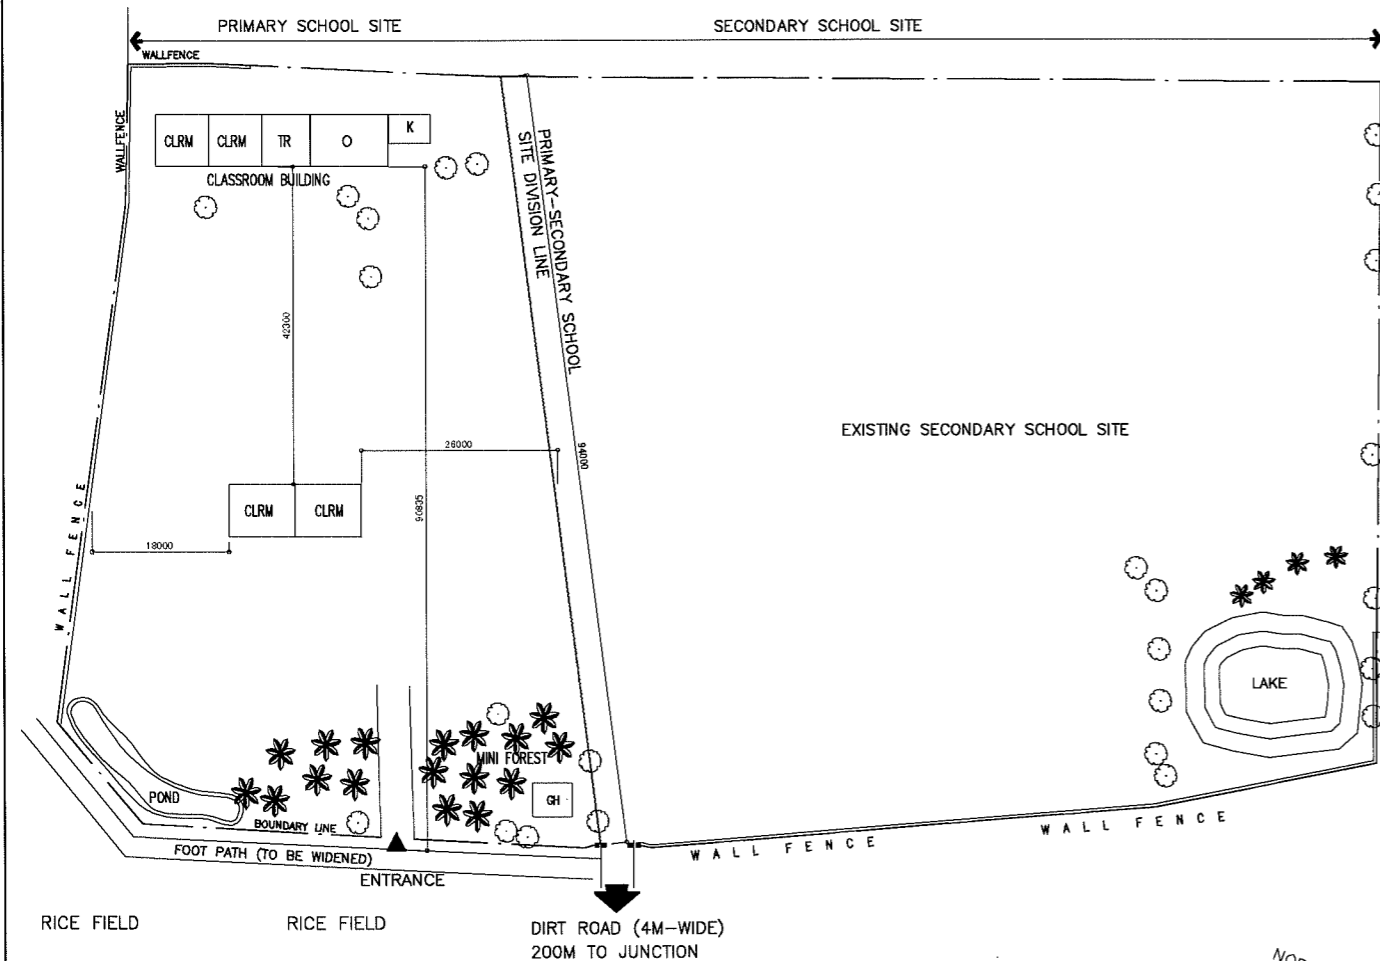

NAME OF SCHOOL	TAN HUONG PRIMARY SCHOOL			SCHOOL ID	TN-6
DIVISION	PROVINCE OF THAI NGUYEN	DISTRICT	PHO YEN	DATE OF SURVEY	

VICINITY MAP
SCALE NTS

EXISTING SITE DEVELOPMENT PLAN
SCALE 1:1000M

PROPOSED SITE PLAN
SCALE 1:600M