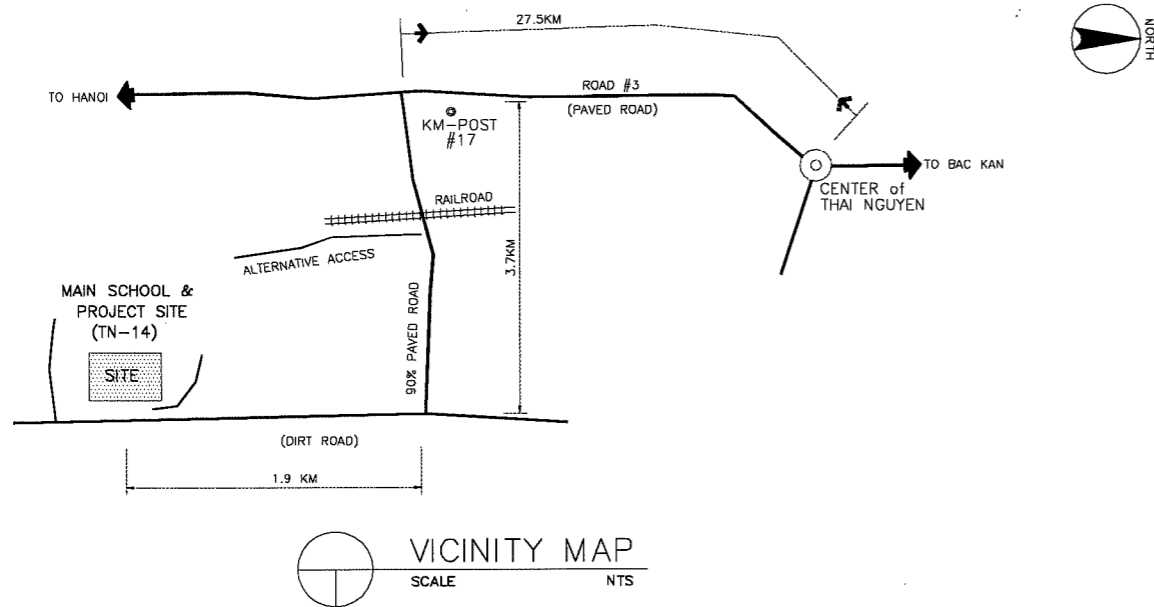

NAME OF SCHOOL	TAN PHU PRIMARY SCHOOL			SCHOOL ID	TN-14
DIVISION	PROVINCE OF THAI NGUYEN	DISTRICT	PHO YEN	DATE OF SURVEY	

LEGEND:	CLRM Class Room	MTG Meeting Room	GH Guard House	▲ Entrance PUMP
	O Office	TR Teacher's Room	ST Septic Tank	□ EWT
	L Library	WT Water Tank	⊙ W Well	
	K Kitchen	AD Administration Office	⊙ EP Electric Post	
	CONF Conference Room	TH Teacher's House		
	MP Multi Purpose Room	TA Teaching Aid Room		
	PR Principal's Room	T Toilet		
	VPR Vice Principal's Room	S Storage