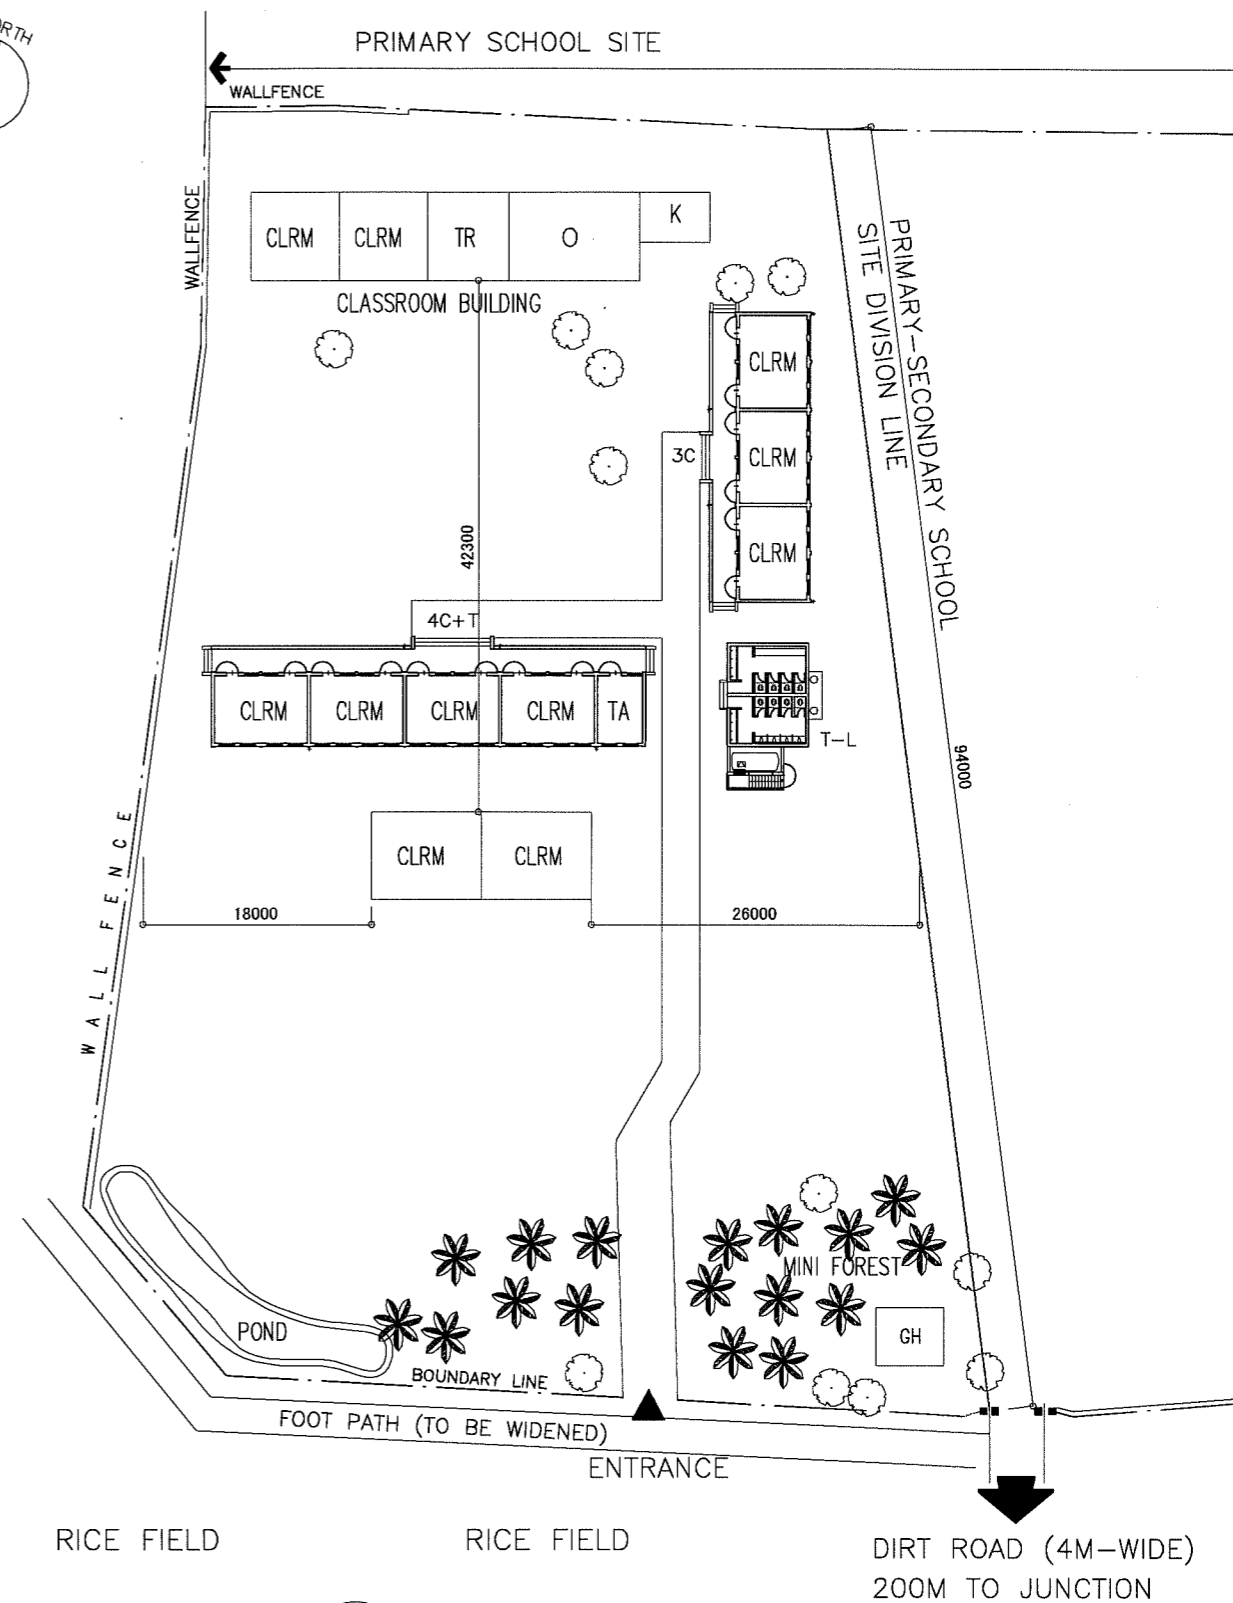

NAME OF SCHOOL	TAN HUONG PRIMARY SCHOOL			SCHOOL ID	TN-6
DIVISION	PROVINCE OF THAI NGUYEN	DISTRICT	PHO YEN	DATE OF SURVEY	

VICINITY MAP
SCALE NTS

EXISTING SITE DEVELOPMENT PLAN
SCALE 1:1000M

PROPOSED SITE PLAN
SCALE 1:600M