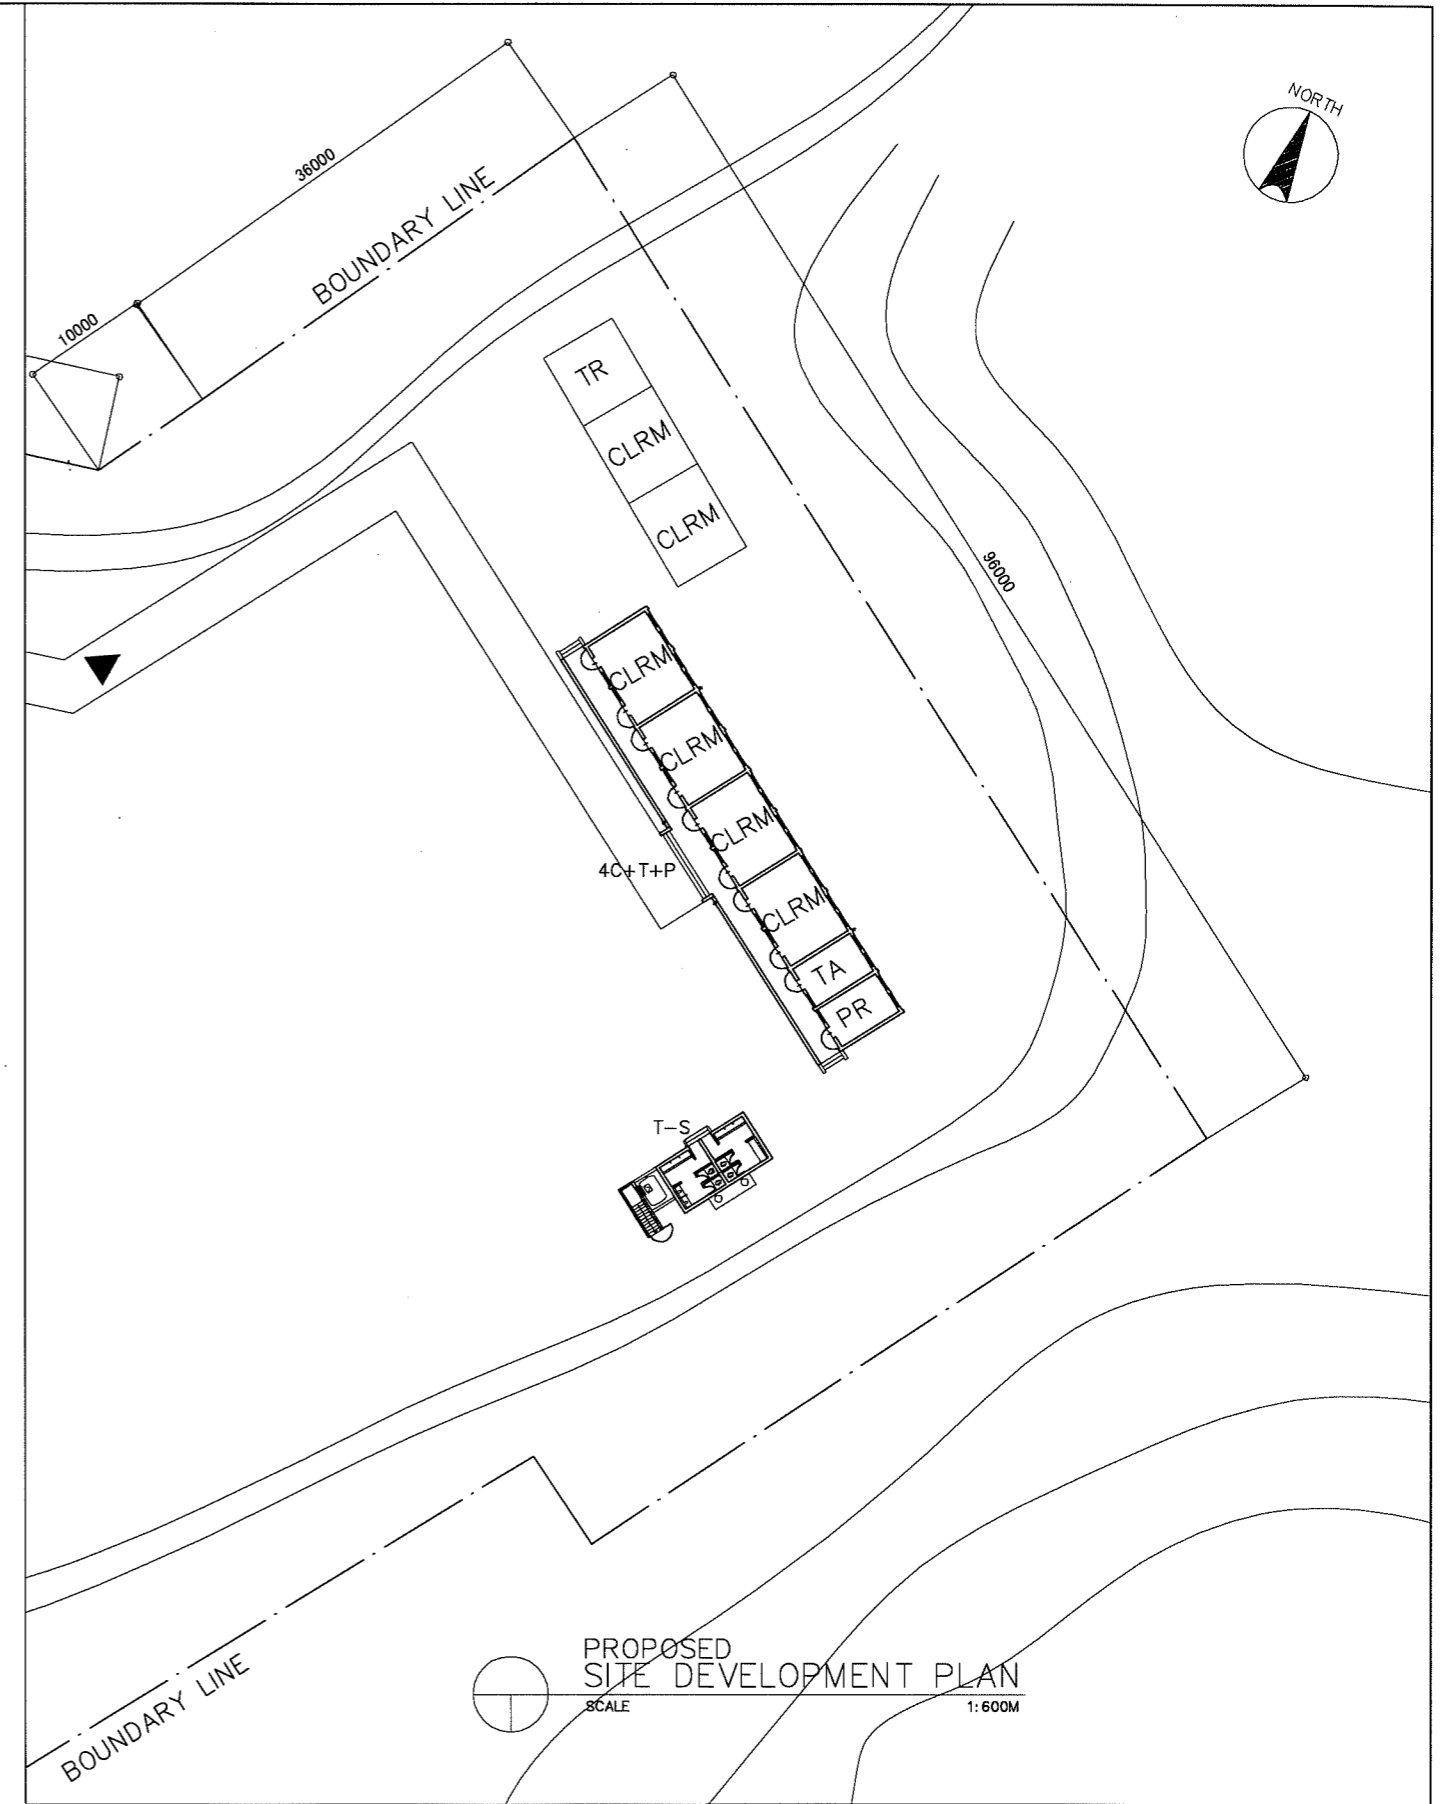

PROPOSED SITE DEVELOPMENT PLAN
SCALE 1:600M

LEGEND:

CLRM	Class Room	MTG	Meeting Room	GH	Guard House	▲	Entrance PUMP
O	Office	TR	Teacher's Room	ST	Septic Tank	□	EWT
L	Library	WT	Water Tank	⊙ W	Well		
K	Kitchen	AD	Administration Office	⊙ EP	Electric Post		
CONF	Conference Room	TH	Teacher's House				
MP	Multi Purpose Room	TA	Teaching Aid Room				
PR	Principal's Room	T	Toilet				
VPR	Vice Principal's Room	S	Storage