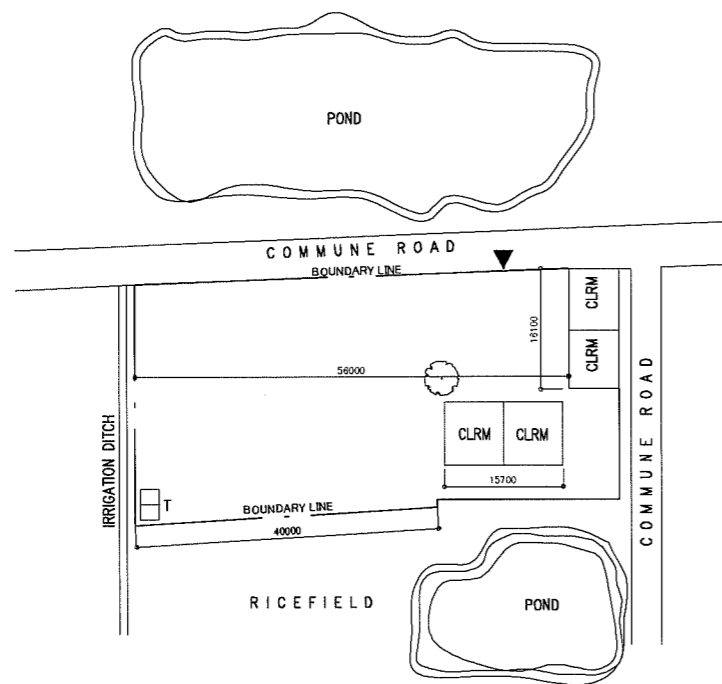

NAME OF SCHOOL	HONG TIEN 1 PRIMARY SCHOOL			SCHOOL ID	TN-16S
DIVISION	PROVINCE OF THAI NGUYEN	DISTRICT	PHO YEN	DATE OF SURVEY	

LEGEND:	CLRM Class Room	MTG Meeting Room	GH Guard House	▲ Entrance PUMP
	O Office	TR Teacher's Room	ST Septic Tank	⊠ EWT
	L Library	WT Water Tank	⊙ W Well	
	K Kitchen	AD Administration Office	● EP Electric Post	
	CONF Conference Room	TH Teacher's House		
	MP Multi Purpose Room	TA Teaching Aid Room		
	PR Principal's Room	T Toilet		
	VPR Vice Principal's Room	S Storage