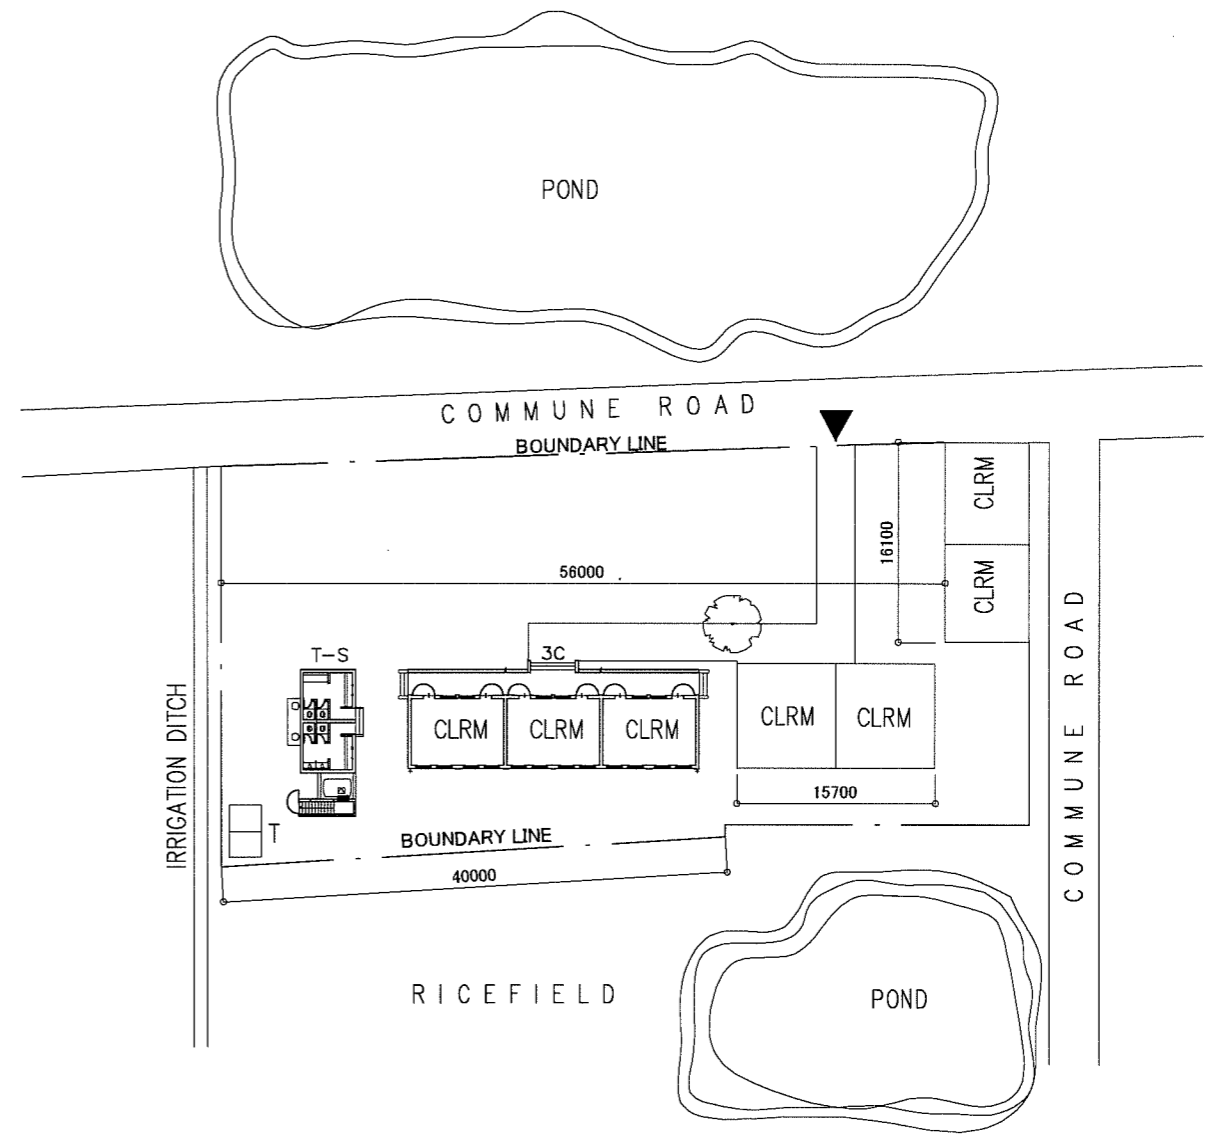

NAME OF SCHOOL	HONG TIEN 1 PRIMARY SCHOOL			SCHOOL ID	TN-16S
DIVISION	PROVINCE OF THAI NGUYEN	DISTRICT	PHO YEN	DATE OF SURVEY	

LEGEND:	CLRM Class Room	MTG Meeting Room	GH Guard House	▲ Entrance PUMP
	O Office	TR Teacher's Room	ST Septic Tank	⊠ EWT
	L Library	WT Water Tank	⊙ W Well	
	K Kitchen	AD Administration Office	● EP Electric Post	
	CONF Conference Room	TH Teacher's House		
	MP Multi Purpose Room	TA Teaching Aid Room		
	PR Principal's Room	T Toilet		
	VPR Vice Principal's Room	S Storage