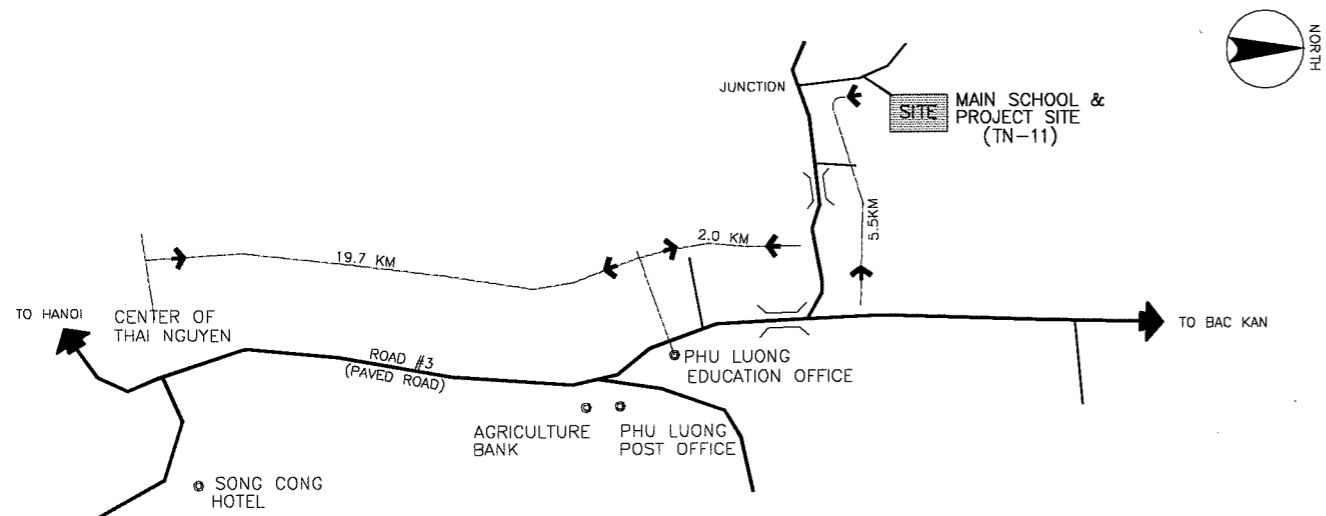

NAME OF SCHOOL	YEN TRACH 1 PRIMARY SCHOOL			SCHOOL ID	TN-11
DIVISION	PROVINCE OF THAI NGUYEN	DISTRICT	PHU LUONG	DATE OF SURVEY	

VICINITY MAP
SCALE NTS

EXISTING SITE DEVELOPMENT PLAN
SCALE 1:1500M

PROPOSED SITE PLAN
SCALE 1:600M