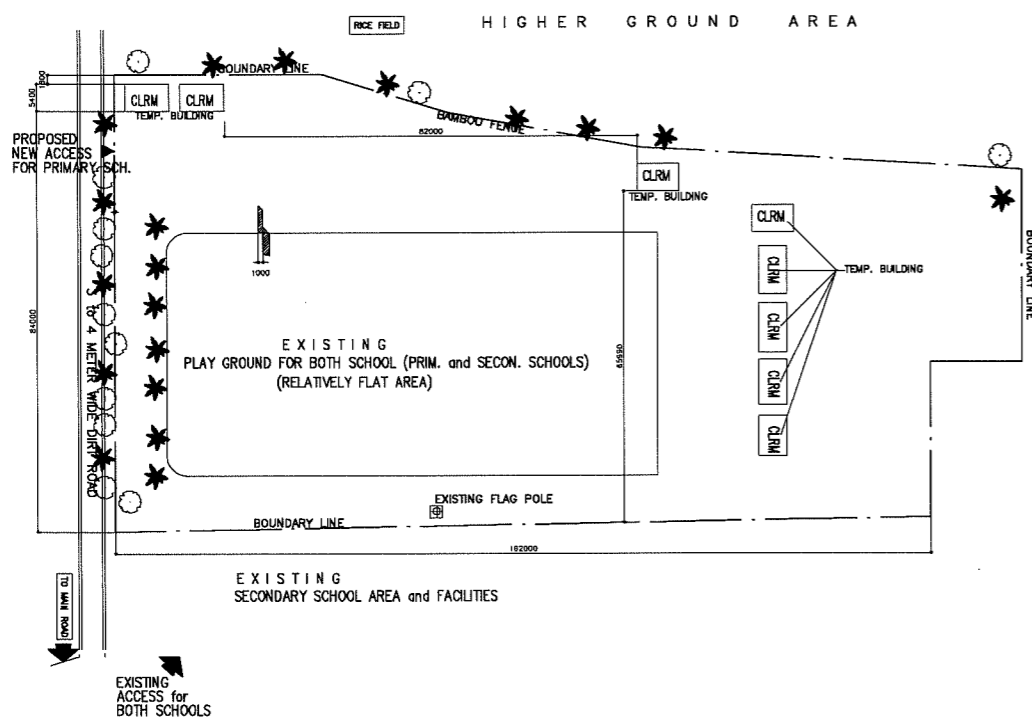

NAME OF SCHOOL	BAO CUONG MAIN SCHOOL			SCHOOL ID	TN-10
DIVISION	PROVINCE OF THAI NGUYEN	DISTRICT	DINH HOA	DATE OF SURVEY	

LEGEND:

CLRM	Class Room	MTG	Meeting Room	GH	Guard House	▲	Entrance
O	Office	TR	Teacher's Room	ST	Septic Tank	□	PUMP
L	Library	WT	Water Tank	⊙ W	Well	⊗	EWT
K	Kitchen	AD	Administration Office	⊙ EP	Electric Post		
CONF	Conference Room	TH	Teacher's House				
MP	Multi Purpose Room	TA	Teaching Aid Room				
PR	Principal's Room	T	Toilet				
VPR	Vice Principal's Room	S	Storage				

NAME OF SCHOOL	YEN TRACH 1 PRIMARY SCHOOL			SCHOOL ID	TN-11
DIVISION	PROVINCE OF THAI NGUYEN	DISTRICT	PHU LUONG	DATE OF SURVEY	

VICINITY MAP
SCALE NTS

EXISTING SITE DEVELOPMENT PLAN
SCALE 1:1500M

PROPOSED SITE PLAN
SCALE 1:600M