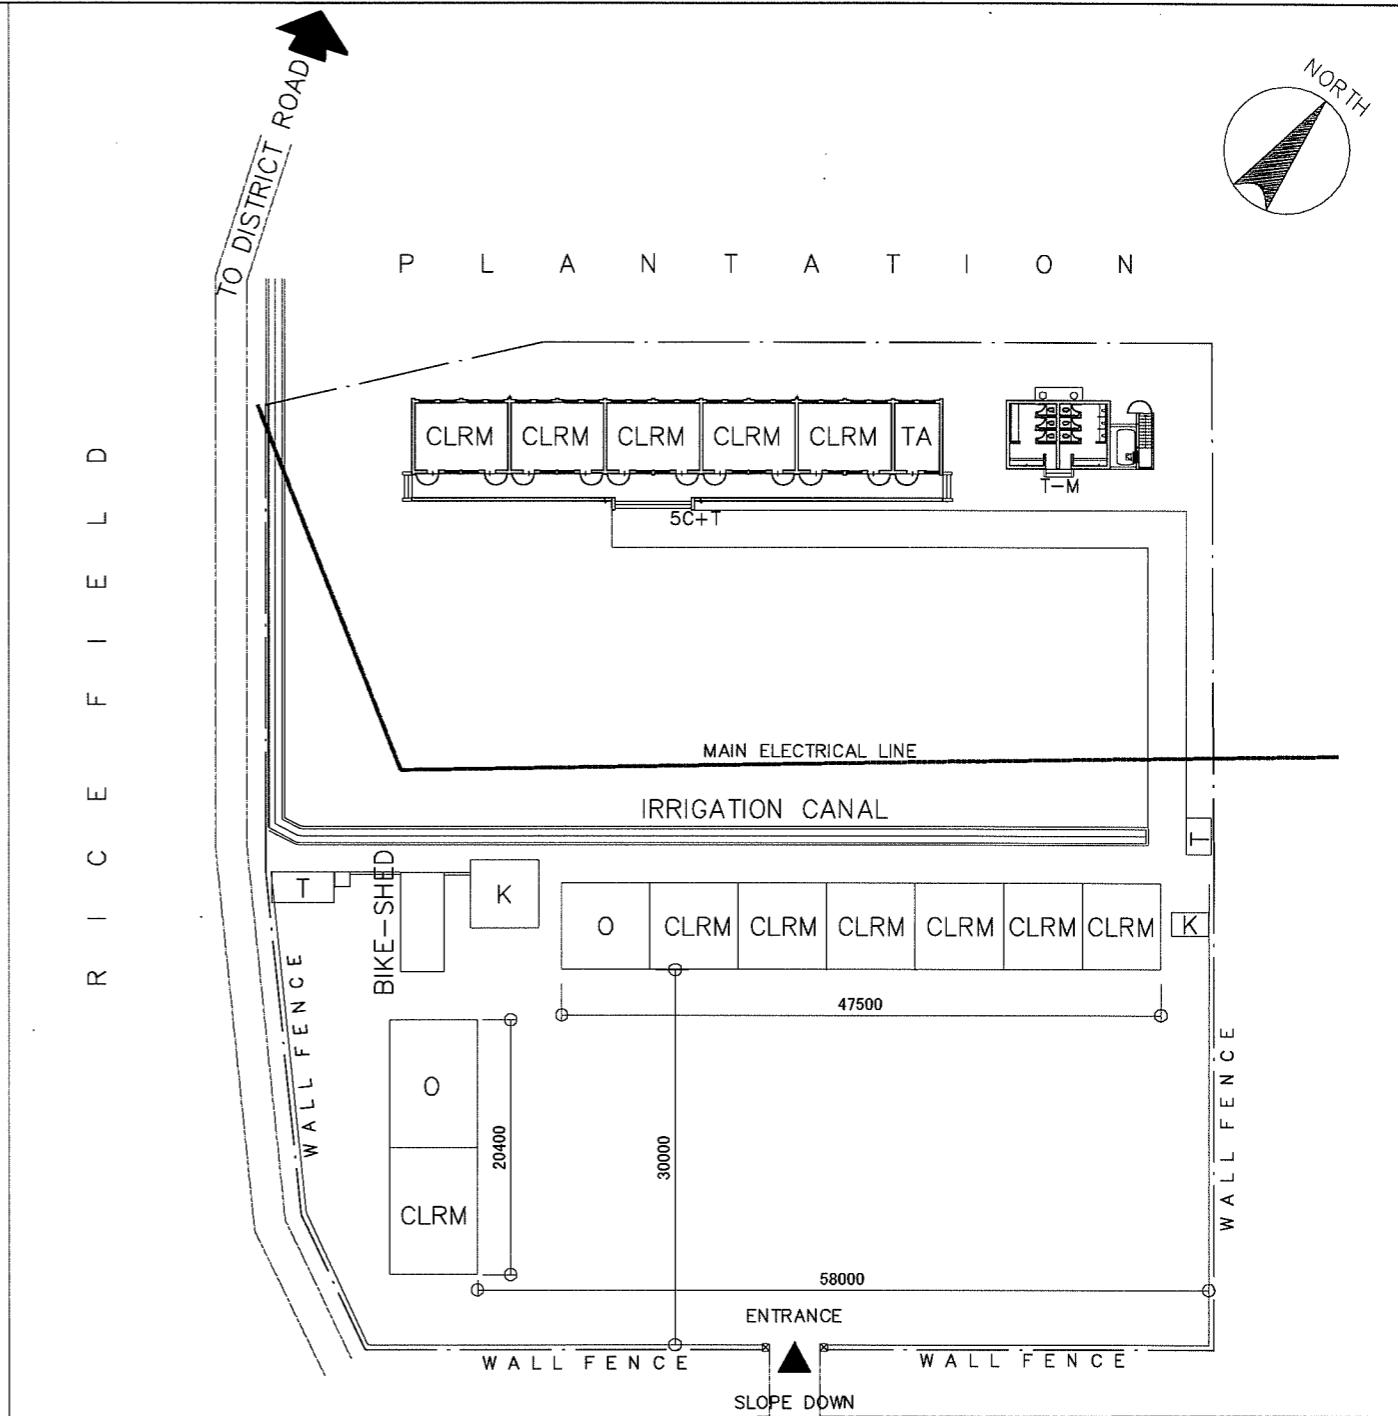

NAME OF SCHOOL	TAN PHU PRIMARY SCHOOL			SCHOOL ID	TN-14
DIVISION	PROVINCE OF THAI NGUYEN	DISTRICT	PHO YEN	DATE OF SURVEY	

LEGEND:	CLRM Class Room	MTG Meeting Room	GH Guard House	▲ Entrance PUMP
	O Office	TR Teacher's Room	ST Septic Tank	□ EWT
	L Library	WT Water Tank	⊙ W Well	
	K Kitchen	AD Administration Office	⊙ EP Electric Post	
	CONF Conference Room	TH Teacher's House		
	MP Multi Purpose Room	TA Teaching Aid Room		
	PR Principal's Room	T Toilet		
	VPR Vice Principal's Room	S Storage