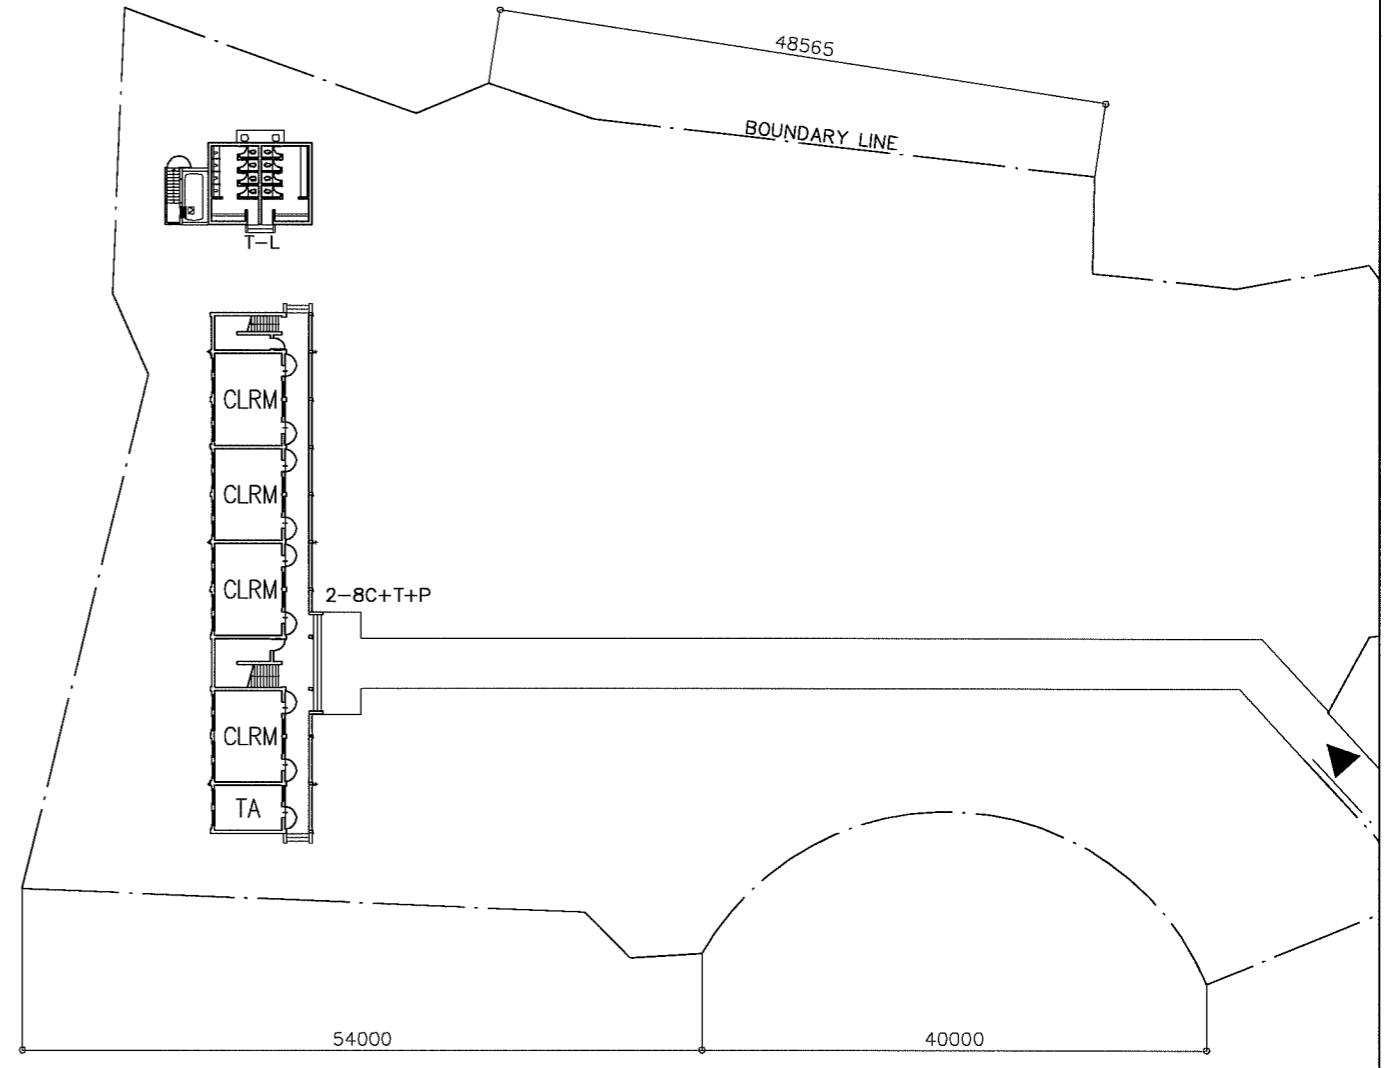

NAME OF SCHOOL	HA CHAU PRIMARY SCHOOL		SCHOOL ID	TN-19
DIVISION	PROVINCE OF THAI NGUYEN	DISTRICT	PHU BINH	DATE OF SURVEY

LEGEND:

CLRM	Class Room	MTG	Meeting Room	GH	Guard House	▲	Entrance
O	Office	TR	Teacher's Room	ST	Septic Tank	⬆	PUMP
L	Library	WT	Water Tank	⊙ W	Well	⊠	EWT
K	Kitchen	AD	Administration Office	⊙ EP	Electric Post		
CONF	Conference Room	TH	Teacher's House				
MP	Multi Purpose Room	TA	Teaching Aid Room				
PR	Principal's Room	T	Toilet				
VPR	Vice Principal's Room	S	Storage