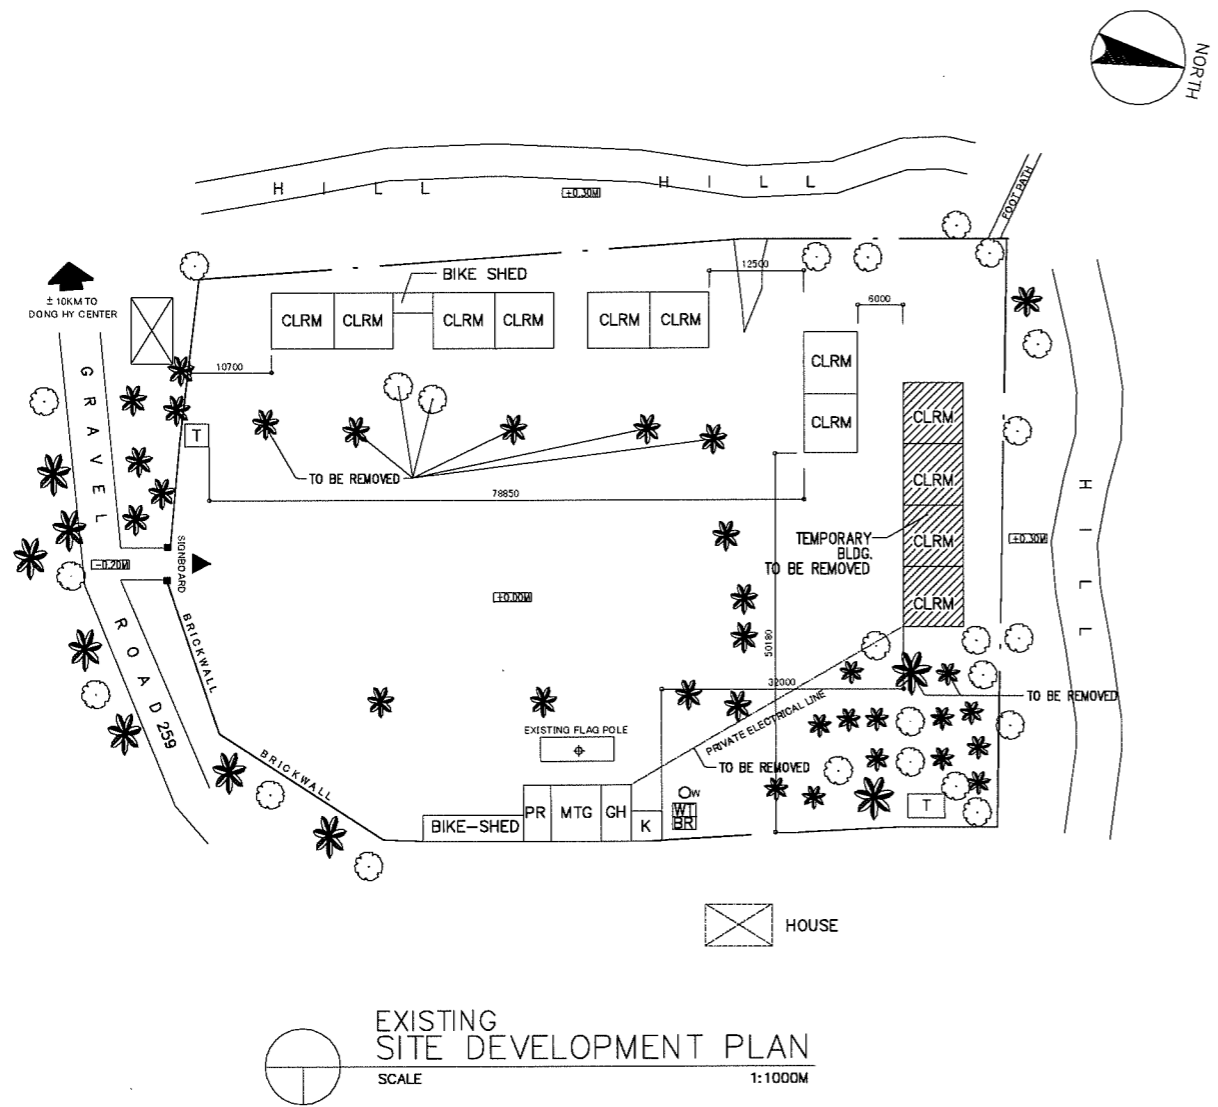

NAME OF SCHOOL	TRUNG HOI PRIMARY SCHOOL		SCHOOL ID	TN-2
DIVISION	THAI NGUYEN	DISTRICT	DINH HOA	DATE OF SURVEY

LEGEND:

CLRM	Class Room	MTG	Meeting Room	GH	Guard House	▲	Entrance
O	Office	TR	Teacher's Room	ST	Septic Tank	⊕	PUMP
L	Library	WT	Water Tank	⊙ W	Well	⊗	EWT
K	Kitchen	AD	Administration Office	⊙ EP	Electric Post		
CONF	Conference Room	TH	Teacher's House				
MP	Multi Purpose Room	TA	Teaching Aid Room				
PR	Principal's Room	T	Toilet				
VPR	Vice Principal's Room	S	Storage				

NAME OF SCHOOL	NAM HOA PRIMARY SCHOOL		SCHOOL ID	TN-3
DIVISION	THAI NGUYEN	DISTRICT	DONG HY	DATE OF SURVEY

LEGEND:

CLRM	Class Room	MTG	Meeting Room	GH	Guard House	▲	Entrance PUMP
O	Office	TR	Teacher's Room	ST	Septic Tank	⊕	EWT
L	Library	WT	Water Tank	⊙ W	Well		
K	Kitchen	AD	Administration Office	⊙ EP	Electric Post		
CONF	Conference Room	TH	Teacher's House				
MP	Multi Purpose Room	TA	Teaching Aid Room				
PR	Principal's Room	T	Toilet				
VPR	Vice Principal's Room	S	Storage				

NAME OF SCHOOL	THI TRAN DU MAIN SCHOOL		SCHOOL ID	TN-4
DIVISION	PROVINCE OF THAI NGUYEN	DISTRICT	PHU LUONG	DATE OF SURVEY

LEGEND:

CLRM	Class Room	MTG	Meeting Room	GH	Guard House	▲	Entrance PUMP
O	Office	TR	Teacher's Room	ST	Septic Tank	□	EWT
L	Library	WT	Water Tank	⊙ W	Well		
K	Kitchen	AD	Administration Office	⊙ EP	Electric Post		
CONF	Conference Room	TH	Teacher's House				
MP	Multi Purpose Room	TA	Teaching Aid Room				
PR	Principal's Room	T	Toilet				
VPR	Vice Principal's Room	S	Storage				