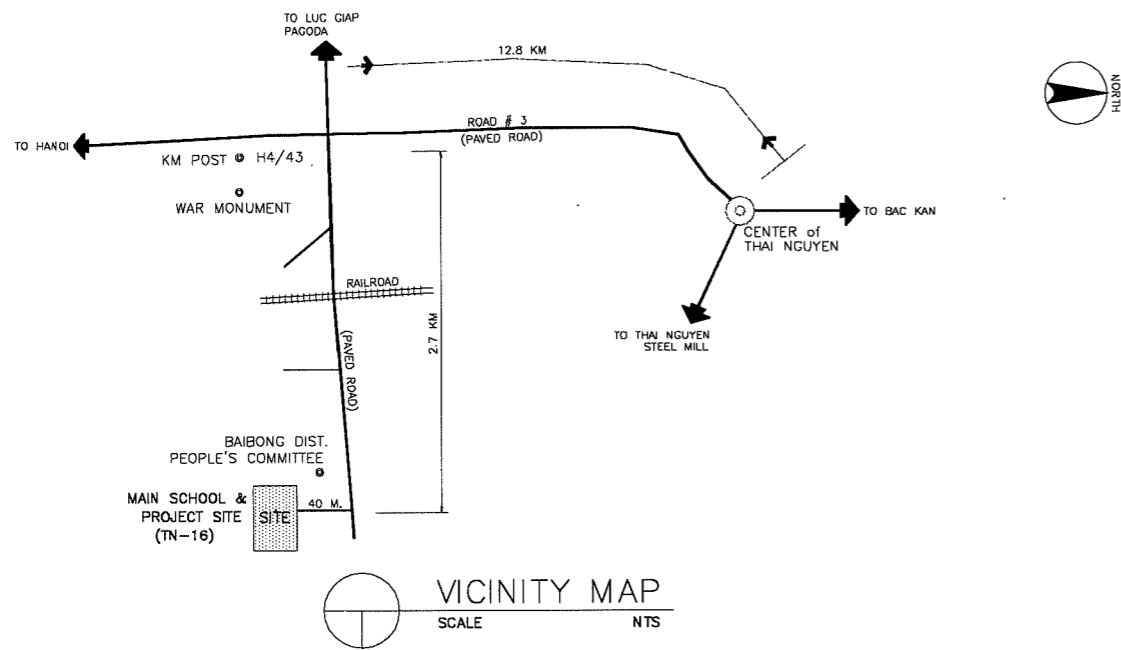

NAME OF SCHOOL	HONG TIEN 1 PRIMARY SCHOOL			SCHOOL ID	TN-16S
DIVISION	PROVINCE OF THAI NGUYEN	DISTRICT	PHO YEN	DATE OF SURVEY	

LEGEND:	CLRM Class Room	MTG Meeting Room	GH Guard House	▲ Entrance PUMP
	O Office	TR Teacher's Room	ST Septic Tank	⊠ EWT
	L Library	WT Water Tank	⊙ W Well	
	K Kitchen	AD Administration Office	● EP Electric Post	
	CONF Conference Room	TH Teacher's House		
	MP Multi Purpose Room	TA Teaching Aid Room		
	PR Principal's Room	T Toilet		
	VPR Vice Principal's Room	S Storage