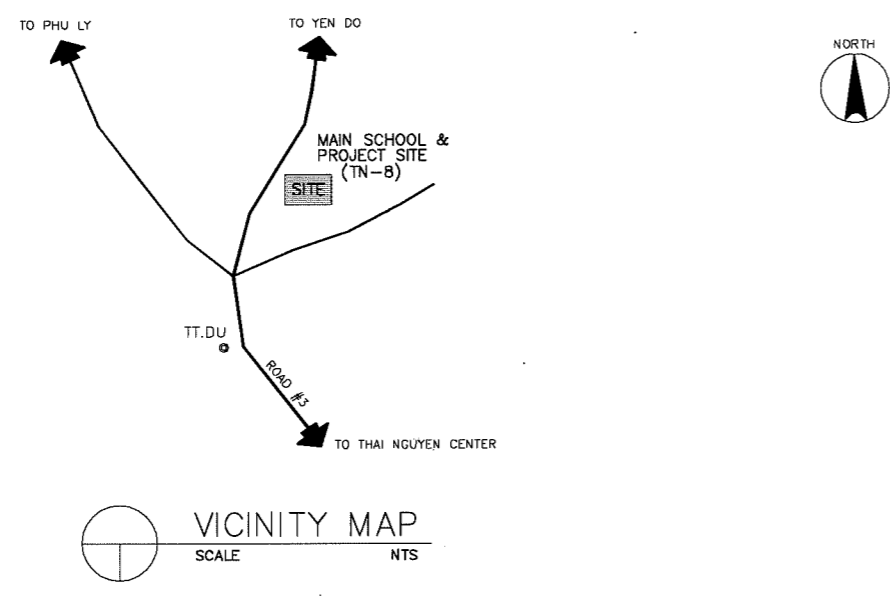

NAME OF SCHOOL	BA XUYEN PRIMARY SCHOOL		SCHOOL ID	TN-8
DIVISION	PROVINCE OF THAI NGUYEN	DISTRICT	PHU LUONG	DATE OF SURVEY

EXISTING SITE DEVELOPMENT PLAN
SCALE 1:1000M