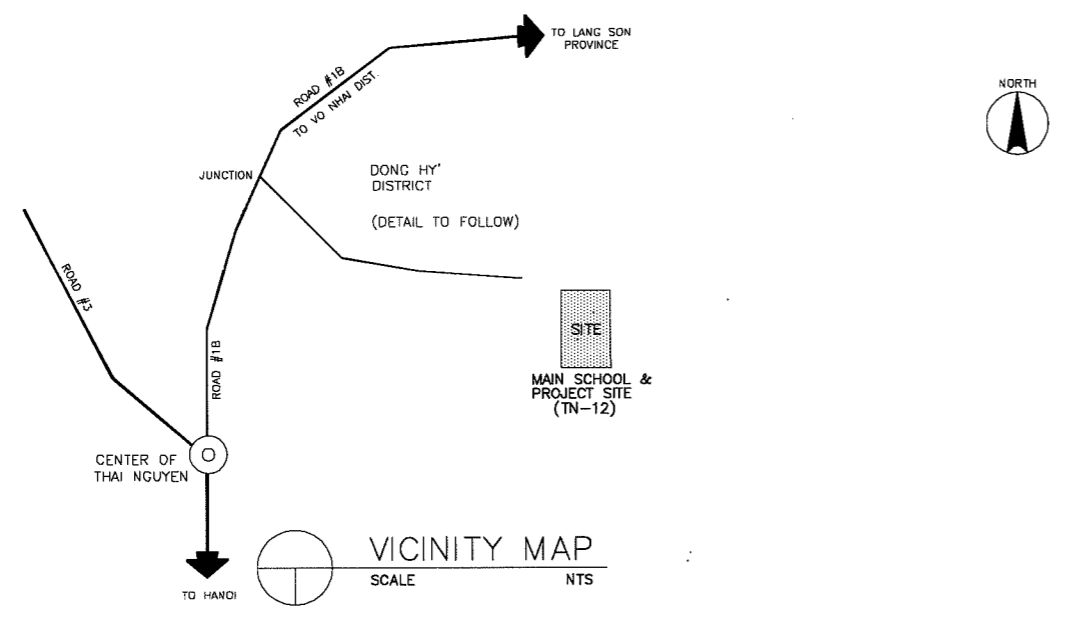

NAME OF SCHOOL	LINH SON PRIMARY SCHOOL		SCHOOL ID	TN-12
DIVISION	THAI NGUYEN	DISTRICT	DONG HY	DATE OF SURVEY

LEGEND:

CLRM	Class Room	MTG	Meeting Room	GH	Guard House	▲	Entrance PUMP
O	Office	TR	Teacher's Room	ST	Septic Tank	□	EWT
L	Library	WT	Water Tank	⊙ W	Well		
K	Kitchen	AD	Administration Office	● EP	Electric Post		
CONF	Conference Room	TH	Teacher's House				
MP	Multi Purpose Room	TA	Teaching Aid Room				
PR	Principal's Room	T	Toilet				
VPR	Vice Principal's Room	S	Storage