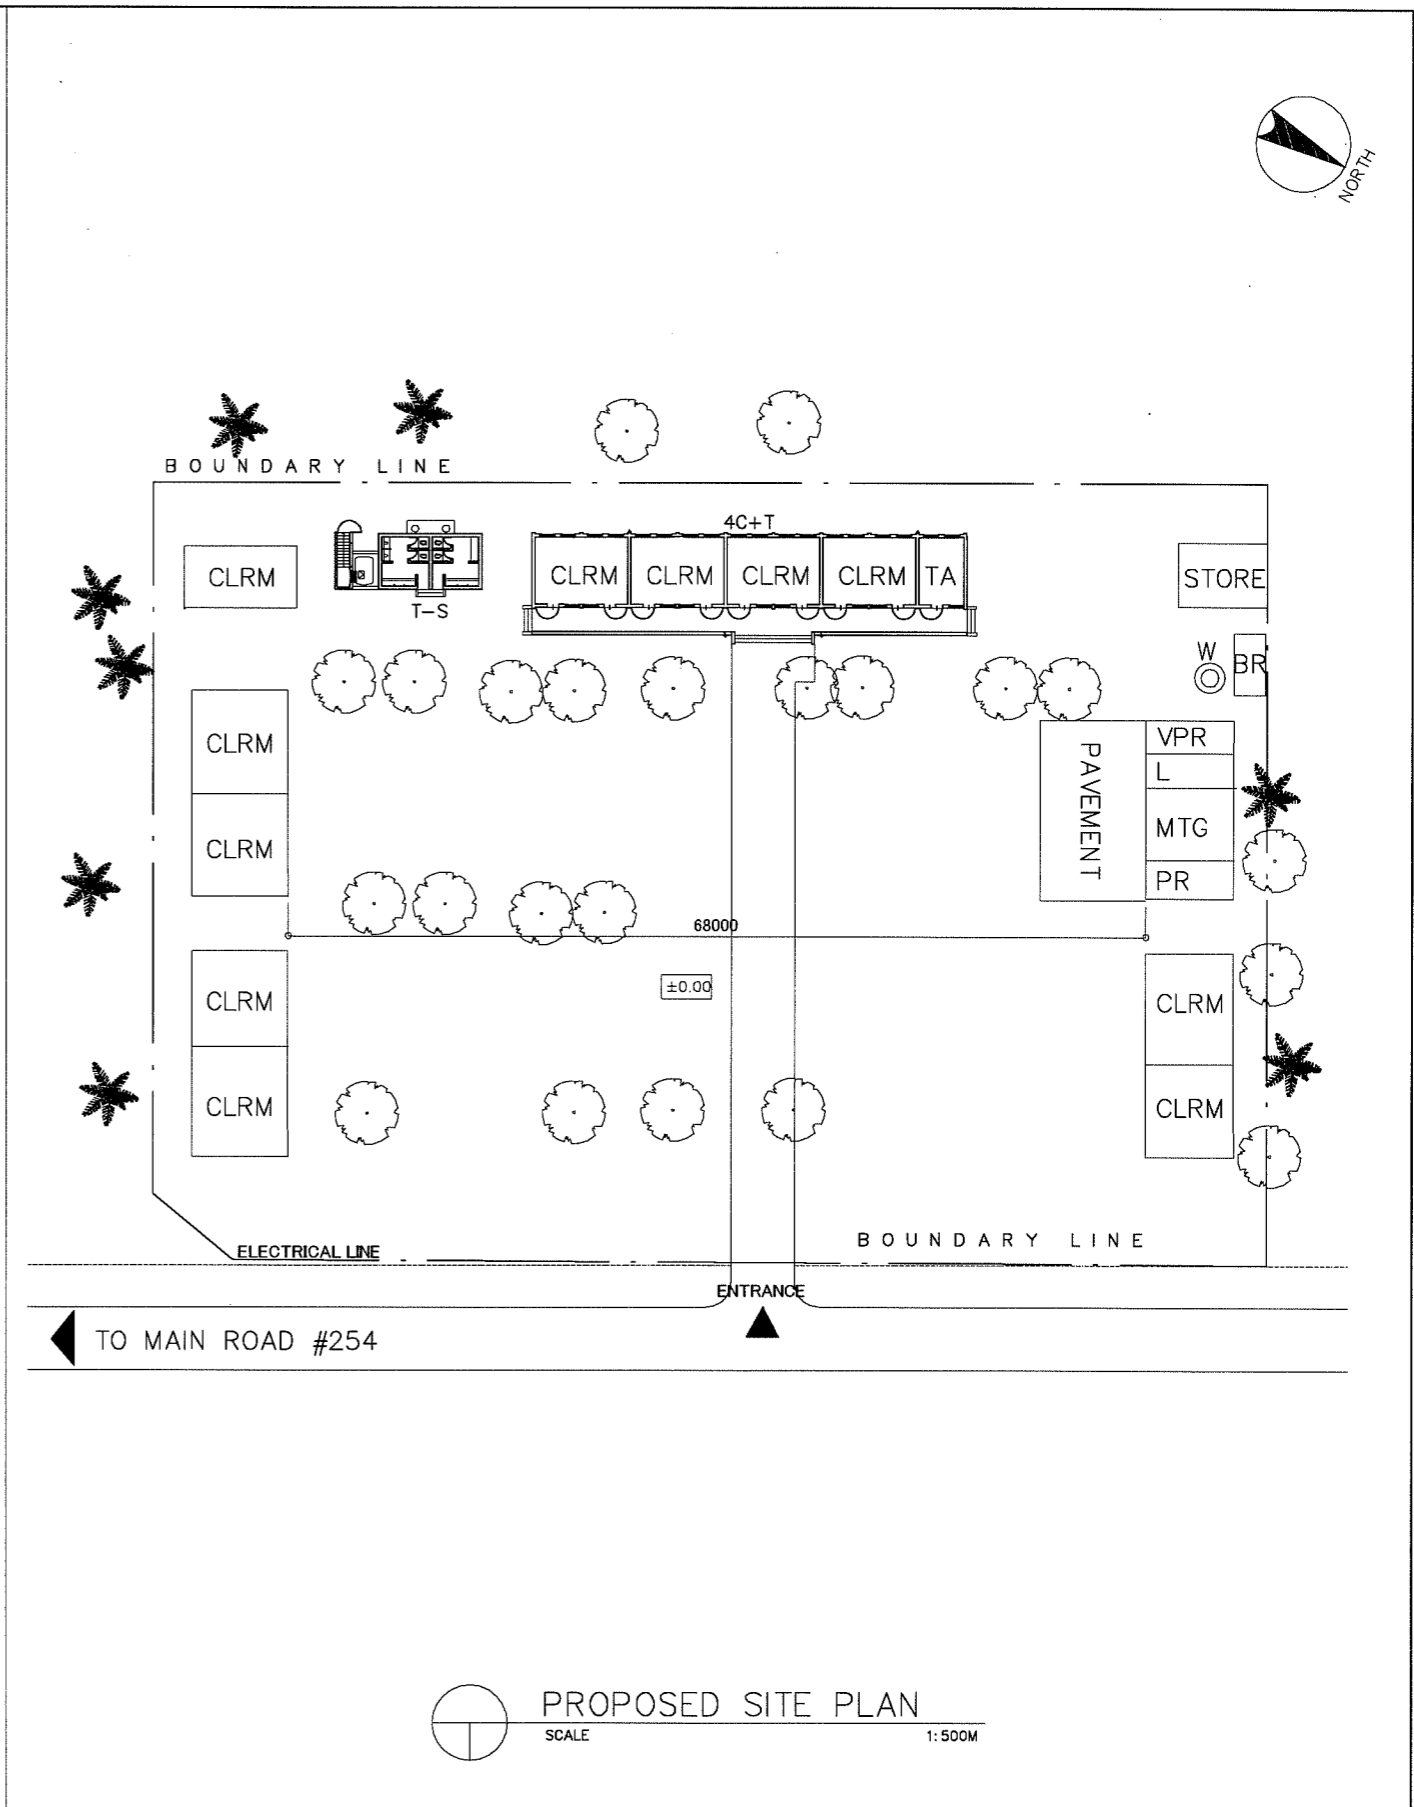

NAME OF SCHOOL	BAO CUONG MAIN SCHOOL			SCHOOL ID	TN-10
DIVISION	PROVINCE OF THAI NGUYEN	DISTRICT	DINH HOA	DATE OF SURVEY	

LEGEND:

CLRM	Class Room	MTG	Meeting Room	GH	Guard House	▲	Entrance
O	Office	TR	Teacher's Room	ST	Septic Tank	□	PUMP
L	Library	WT	Water Tank	⊙ W	Well	⊗	EWT
K	Kitchen	AD	Administration Office	⊙ EP	Electric Post		
CONF	Conference Room	TH	Teacher's House				
MP	Multi Purpose Room	TA	Teaching Aid Room				
PR	Principal's Room	T	Toilet				
VPR	Vice Principal's Room	S	Storage