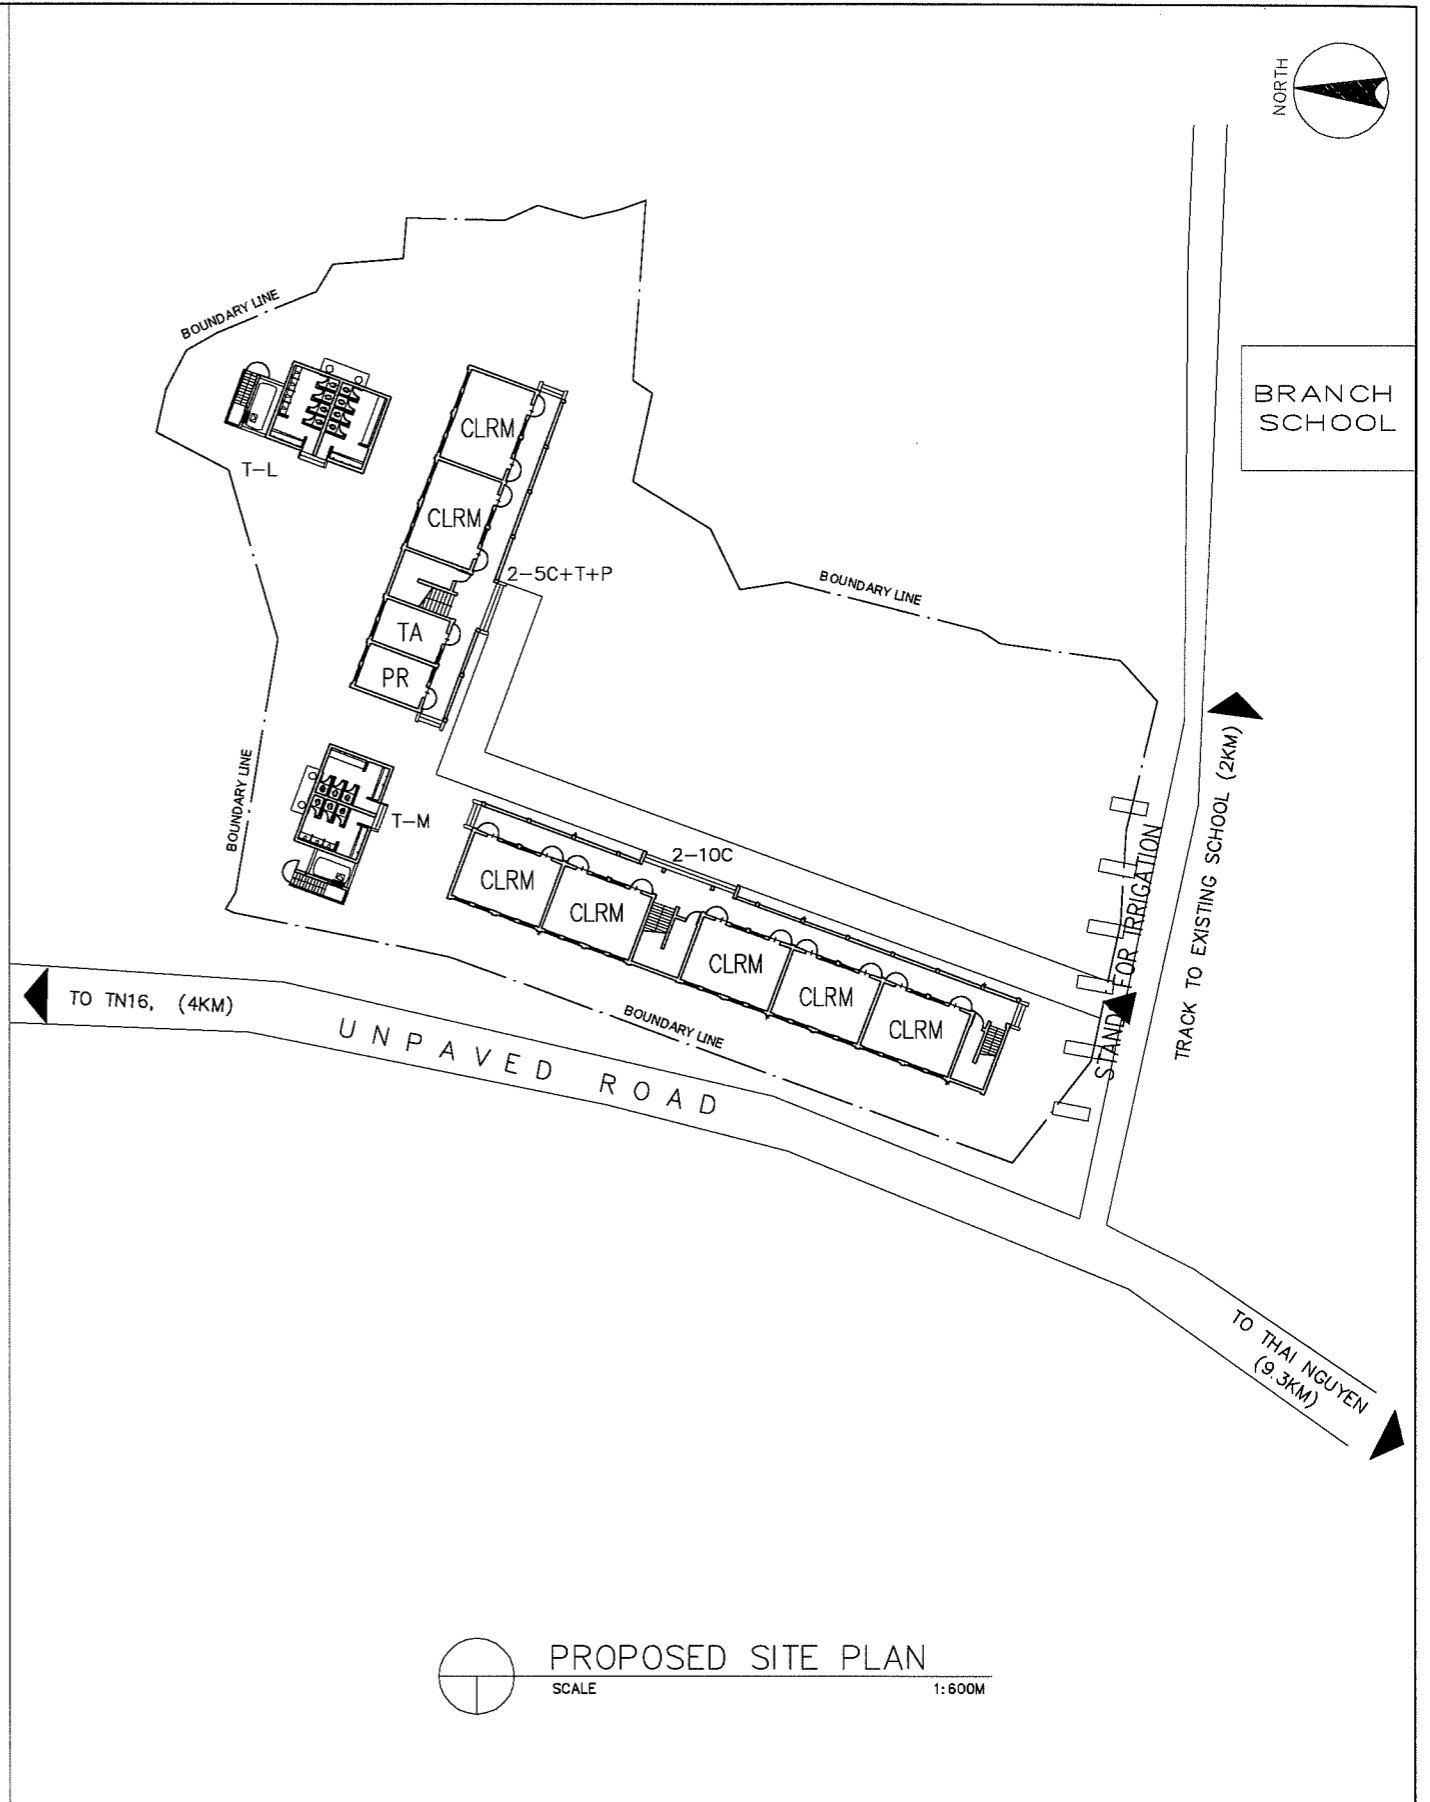

NAME OF SCHOOL	LINH SON PRIMARY SCHOOL		SCHOOL ID	TN-12
DIVISION	THAI NGUYEN	DISTRICT	DONG HY	DATE OF SURVEY

LEGEND:

CLRM	Class Room	MTG	Meeting Room	GH	Guard House	▲	Entrance PUMP
O	Office	TR	Teacher's Room	ST	Septic Tank	□	EWT
L	Library	WT	Water Tank	⊙ W	Well		
K	Kitchen	AD	Administration Office	● EP	Electric Post		
CONF	Conference Room	TH	Teacher's House				
MP	Multi Purpose Room	TA	Teaching Aid Room				
PR	Principal's Room	T	Toilet				
VPR	Vice Principal's Room	S	Storage