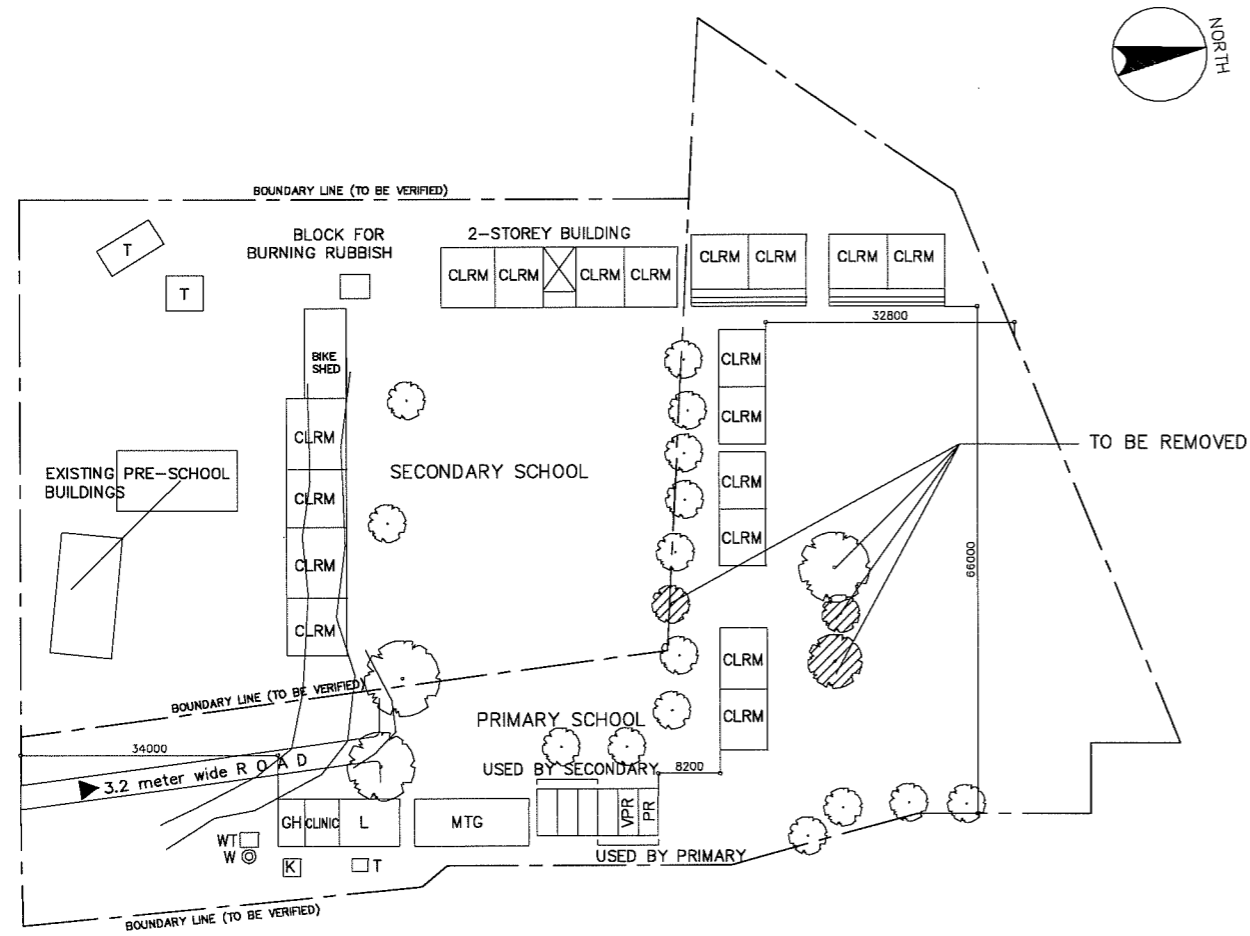

NAME OF SCHOOL	THI TRAN DU MAIN SCHOOL		SCHOOL ID	TN-4
DIVISION	PROVINCE OF THAI NGUYEN	DISTRICT	PHU LUONG	DATE OF SURVEY

LEGEND:

CLRM	Class Room	MTG	Meeting Room	GH	Guard House	▲	Entrance PUMP
O	Office	TR	Teacher's Room	ST	Septic Tank	□	EWT
L	Library	WT	Water Tank	⊙ W	Well		
K	Kitchen	AD	Administration Office	⊙ EP	Electric Post		
CONF	Conference Room	TH	Teacher's House				
MP	Multi Purpose Room	TA	Teaching Aid Room				
PR	Principal's Room	T	Toilet				
VPR	Vice Principal's Room	S	Storage