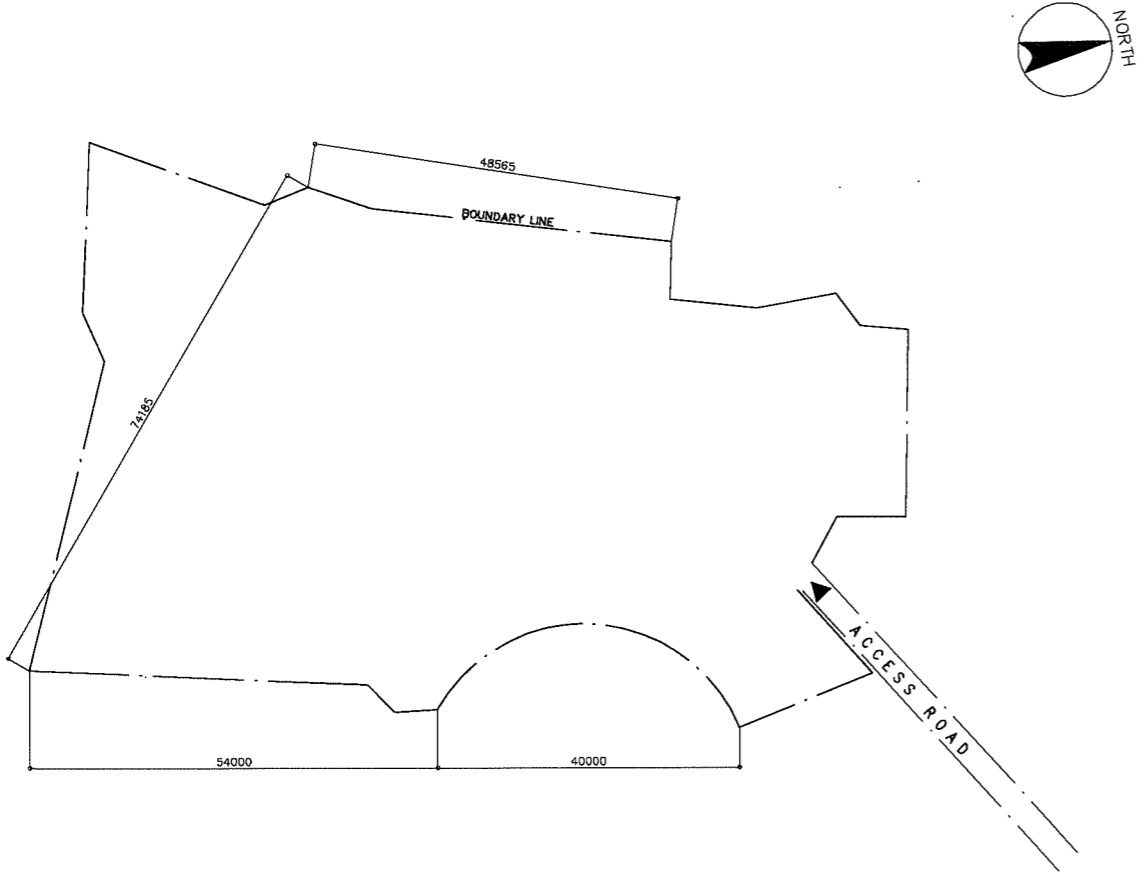

NAME OF SCHOOL	HA CHAU PRIMARY SCHOOL		SCHOOL ID	TN-19
DIVISION	PROVINCE OF THAI NGUYEN	DISTRICT	PHU BINH	DATE OF SURVEY

LEGEND:

CLRM	Class Room	MTG	Meeting Room	GH	Guard House	▲	Entrance
O	Office	TR	Teacher's Room	ST	Septic Tank	⬆	PUMP
L	Library	WT	Water Tank	⊙ W	Well	⊠	EWT
K	Kitchen	AD	Administration Office	⊙ EP	Electric Post		
CONF	Conference Room	TH	Teacher's House				
MP	Multi Purpose Room	TA	Teaching Aid Room				
PR	Principal's Room	T	Toilet				
VPR	Vice Principal's Room	S	Storage