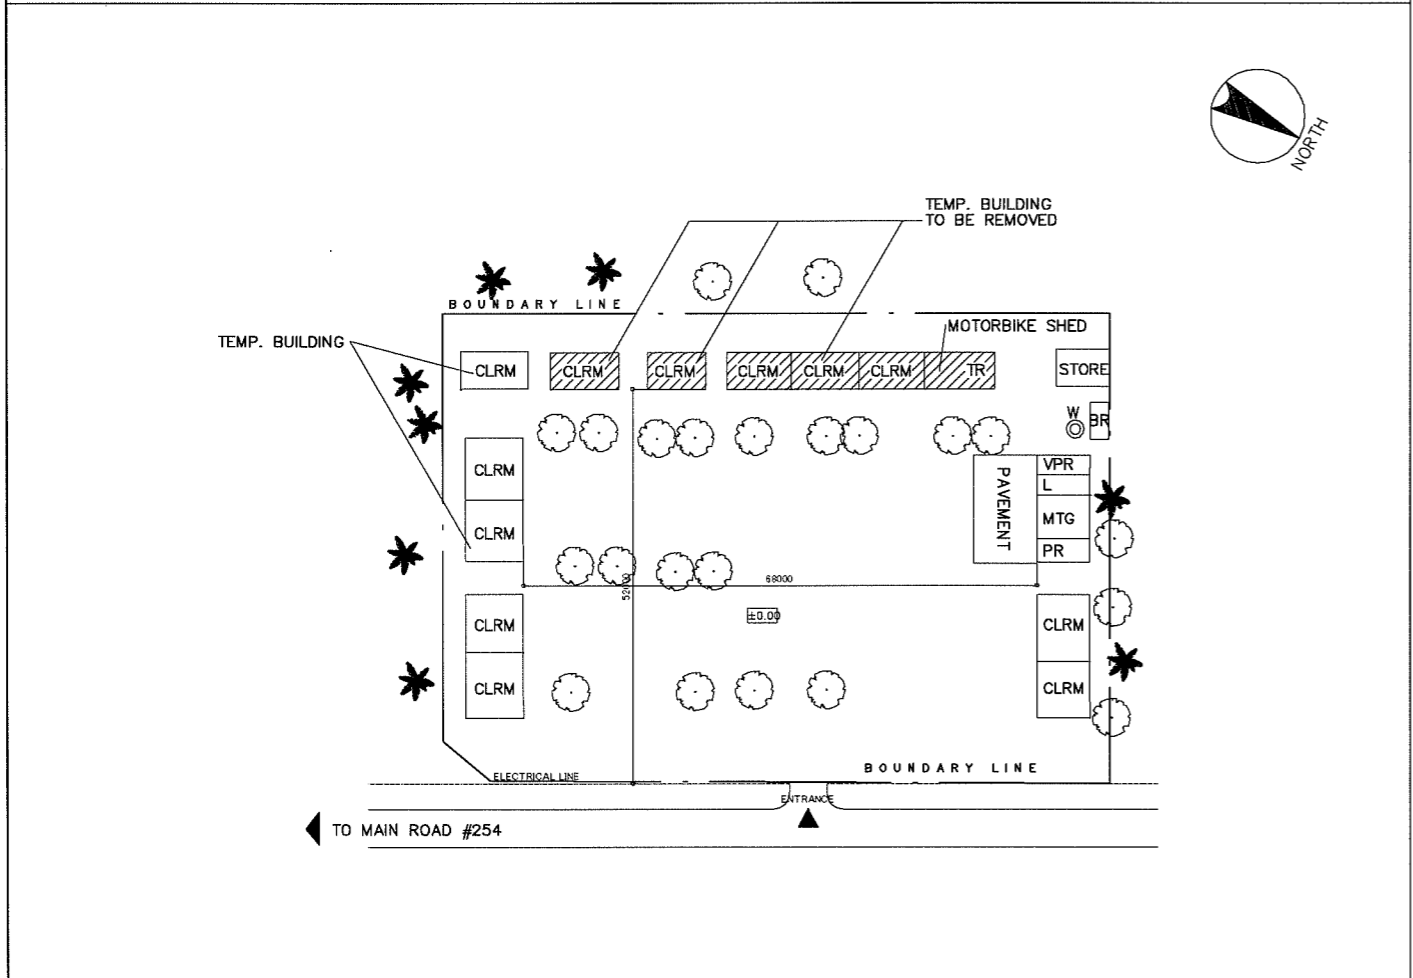

NAME OF SCHOOL	BAO CUONG MAIN SCHOOL			SCHOOL ID	TN-10
DIVISION	PROVINCE OF THAI NGUYEN	DISTRICT	DINH HOA	DATE OF SURVEY	

LEGEND:

CLRM	Class Room	MTG	Meeting Room	GH	Guard House	▲	Entrance
O	Office	TR	Teacher's Room	ST	Septic Tank	□	PUMP
L	Library	WT	Water Tank	⊙ W	Well	⊗	EWT
K	Kitchen	AD	Administration Office	⊙ EP	Electric Post		
CONF	Conference Room	TH	Teacher's House				
MP	Multi Purpose Room	TA	Teaching Aid Room				
PR	Principal's Room	T	Toilet				
VPR	Vice Principal's Room	S	Storage