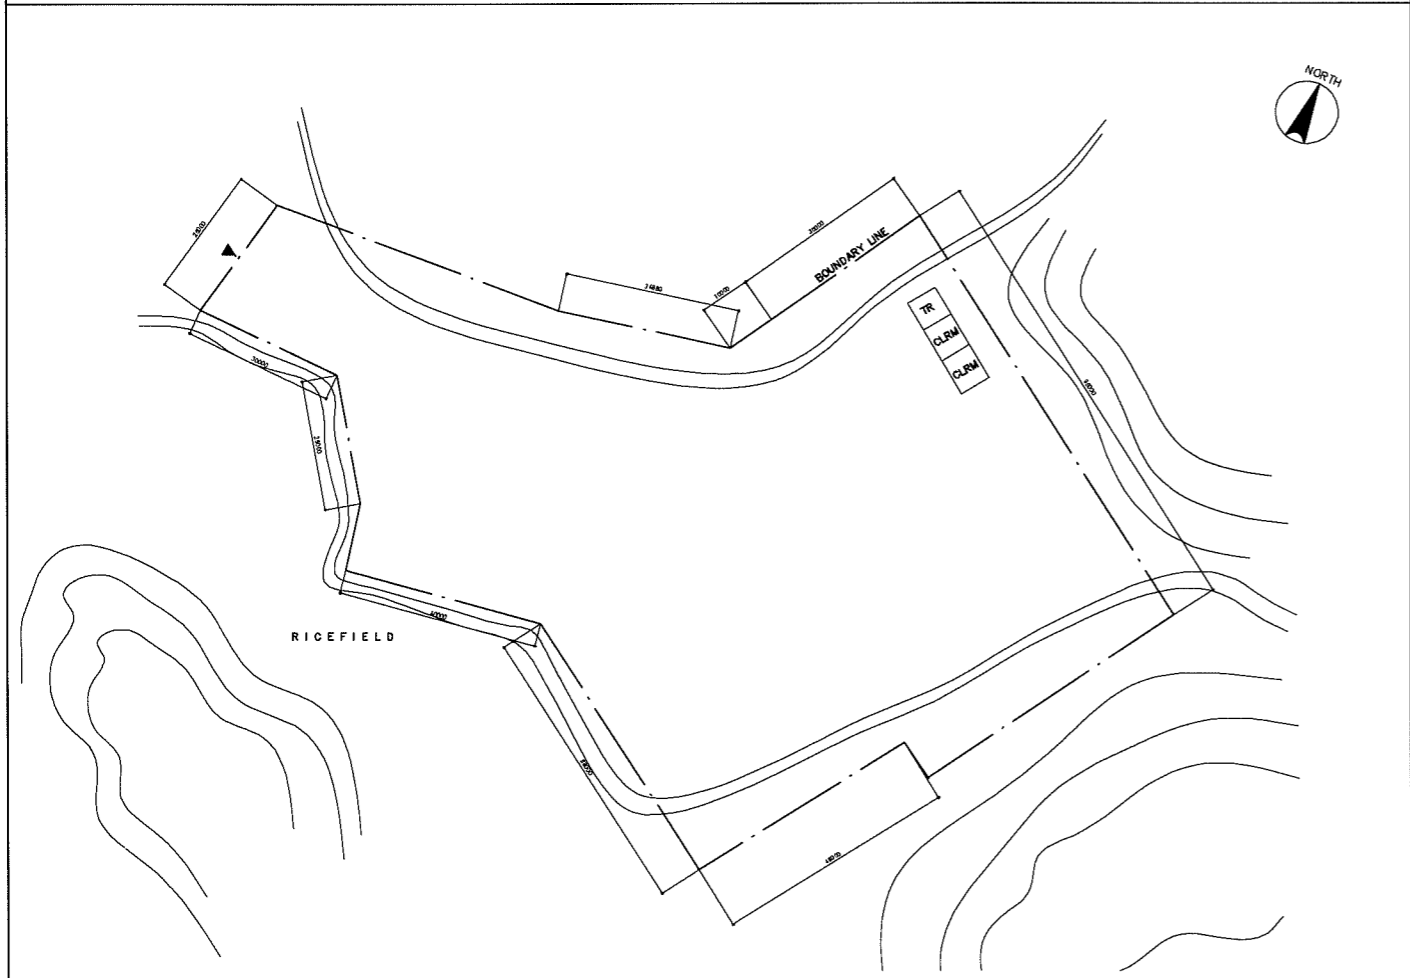

NAME OF SCHOOL	BA XUYEN PRIMARY SCHOOL		SCHOOL ID	TN-8
DIVISION	PROVINCE OF THAI NGUYEN	DISTRICT	PHU LUONG	DATE OF SURVEY

EXISTING SITE DEVELOPMENT PLAN
SCALE 1:1000M