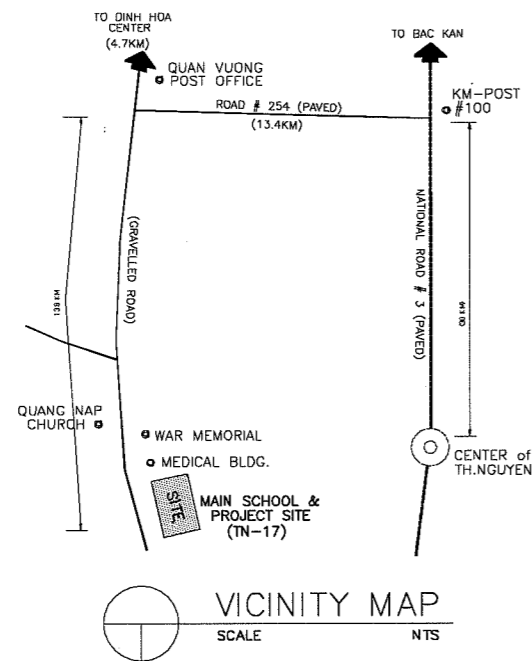

NAME OF SCHOOL	BINH THANH PRIMARY SCHOOL		SCHOOL ID	TN-17
DIVISION	PROVINCE OF THAI NGUYEN	DISTRICT	DINH HOA	DATE OF SURVEY

EXISTING SITE DEVELOPMENT PLAN
SCALE 1:1000M