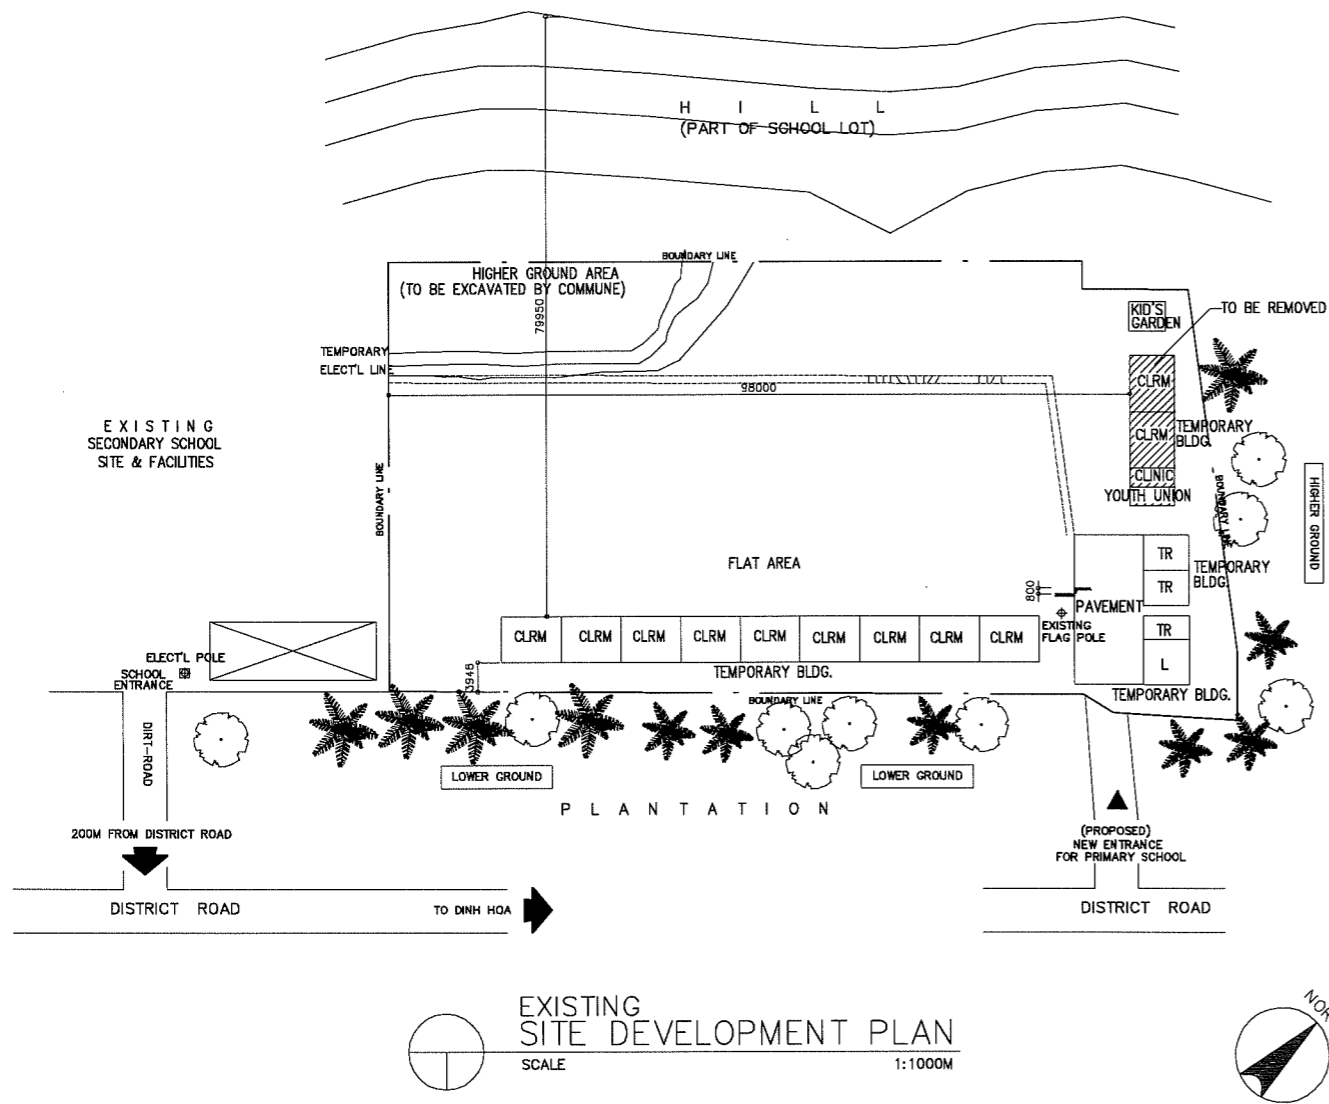

NAME OF SCHOOL	TRUNG HOI PRIMARY SCHOOL		SCHOOL ID	TN-2
DIVISION	THAI NGUYEN	DISTRICT	DINH HOA	DATE OF SURVEY

LEGEND:

CLRM	Class Room	MTG	Meeting Room	GH	Guard House	▲	Entrance
O	Office	TR	Teacher's Room	ST	Septic Tank	⊕	PUMP
L	Library	WT	Water Tank	⊙ W	Well	⊗	EWT
K	Kitchen	AD	Administration Office	⊙ EP	Electric Post		
CONF	Conference Room	TH	Teacher's House				
MP	Multi Purpose Room	TA	Teaching Aid Room				
PR	Principal's Room	T	Toilet				
VPR	Vice Principal's Room	S	Storage				