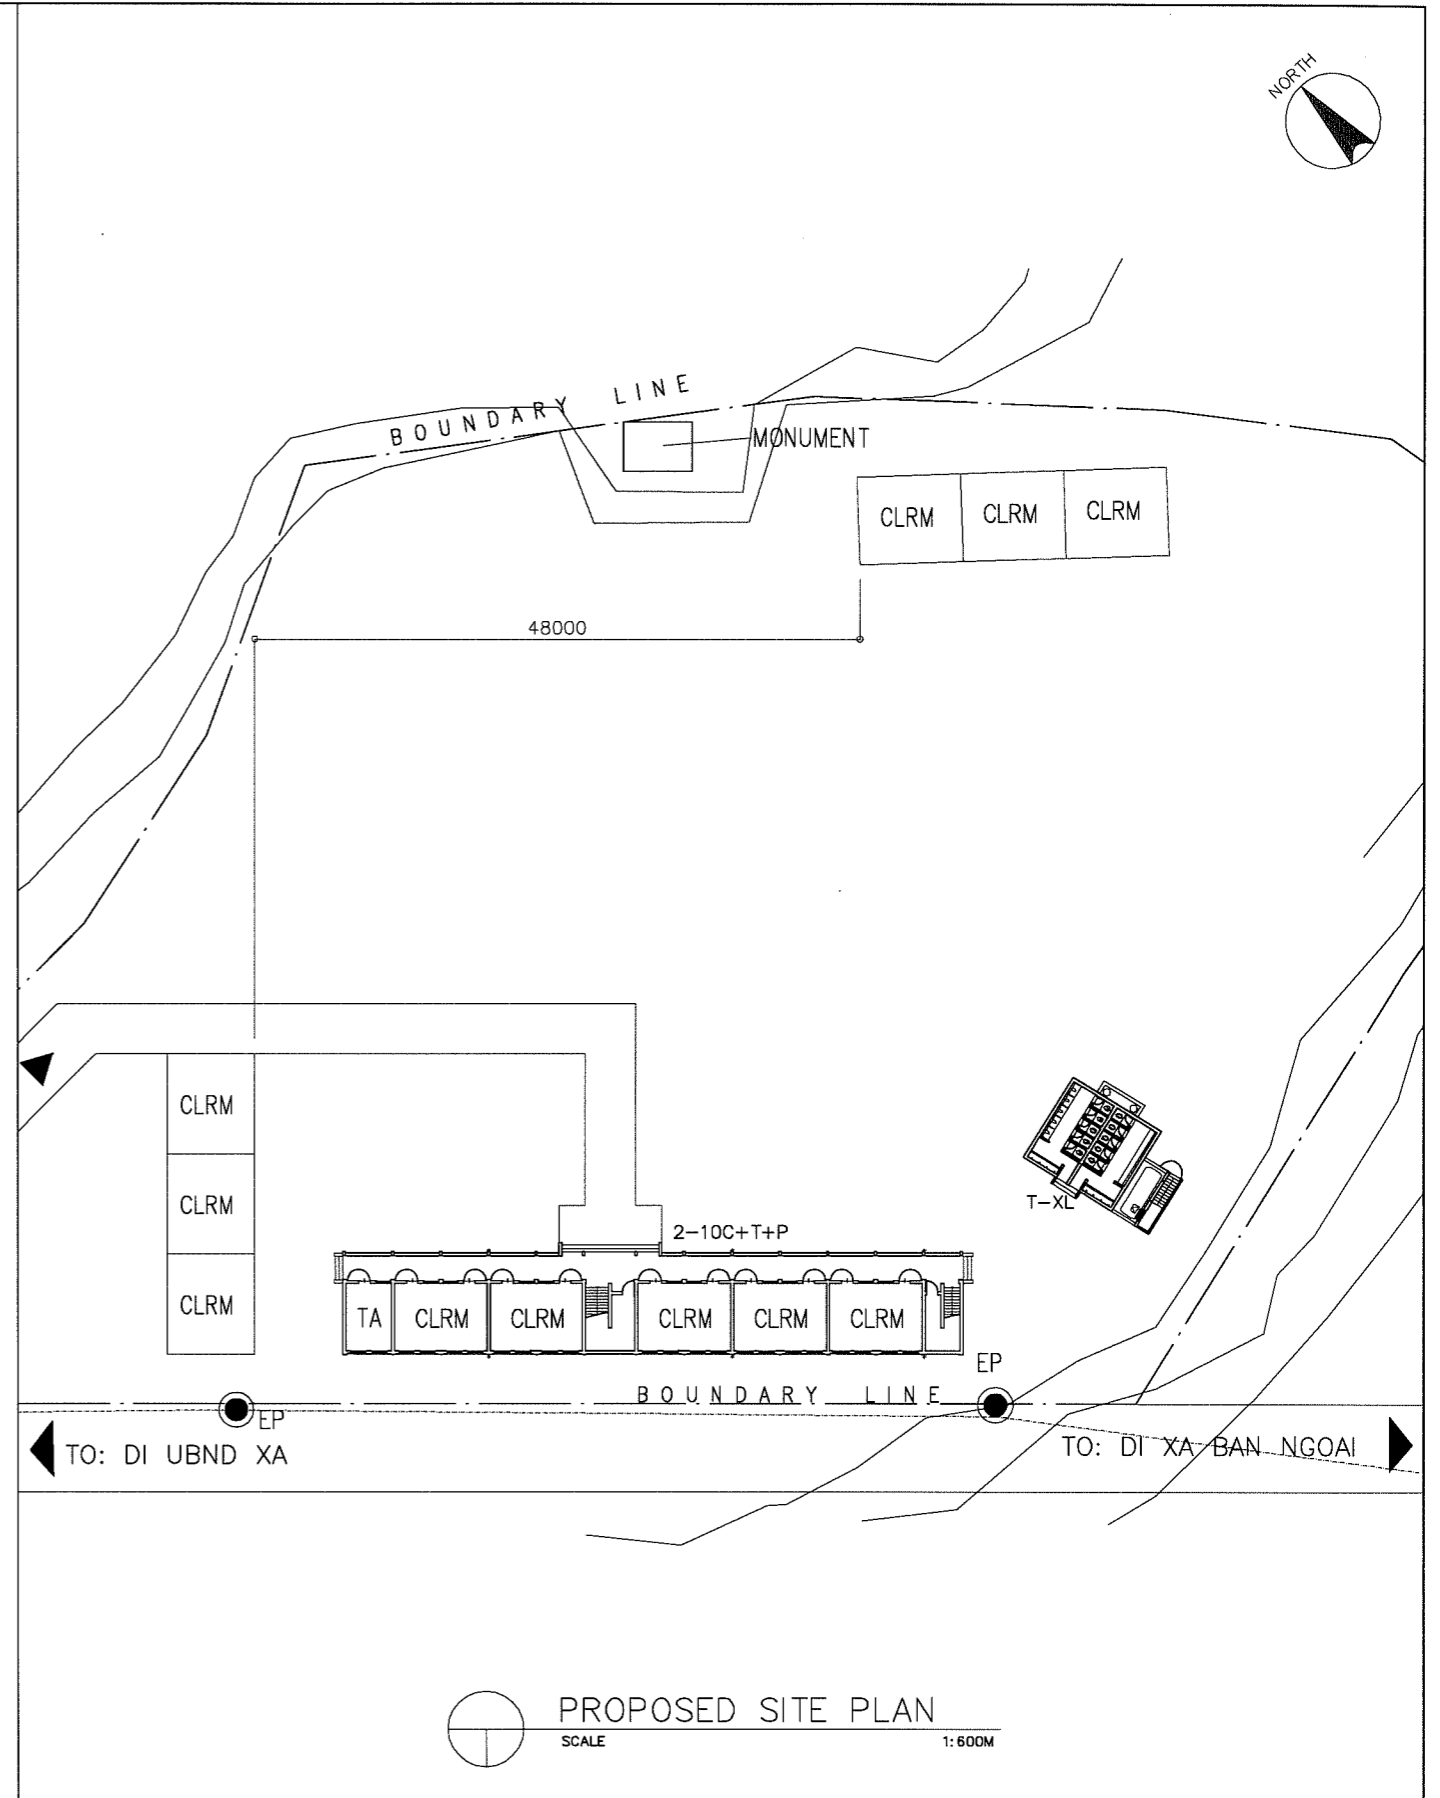

NAME OF SCHOOL	THI TRAN DU MAIN SCHOOL		SCHOOL ID	TN-4
DIVISION	PROVINCE OF THAI NGUYEN	DISTRICT	PHU LUONG	DATE OF SURVEY

LEGEND:

CLRM	Class Room	MTG	Meeting Room	GH	Guard House	▲	Entrance PUMP
O	Office	TR	Teacher's Room	ST	Septic Tank	□	EWT
L	Library	WT	Water Tank	⊙ W	Well		
K	Kitchen	AD	Administration Office	⊙ EP	Electric Post		
CONF	Conference Room	TH	Teacher's House				
MP	Multi Purpose Room	TA	Teaching Aid Room				
PR	Principal's Room	T	Toilet				
VPR	Vice Principal's Room	S	Storage				

NAME OF SCHOOL	PHU LAC PRIMARY SCHOOL		SCHOOL ID	TN-5
DIVISION	PROVINCE OF THAI NGUYEN	DISTRICT	DAI TU	DATE OF SURVEY

EXISTING SITE DEVELOPMENT PLAN

SCALE 1:1000M

LEGEND:

CLRM	Class Room	MTG	Meeting Room	GH	Guard House	▲	Entrance PUMP
O	Office	TR	Teacher's Room	ST	Septic Tank	□	EWT
L	Library	WT	Water Tank	⊙ W	Well		
K	Kitchen	AD	Administration Office	● EP	Electric Post		
CONF	Conference Room	TH	Teacher's House				
MP	Multi Purpose Room	TA	Teaching Aid Room				
PR	Principal's Room	T	Toilet				
VPR	Vice Principal's Room	S	Storage				