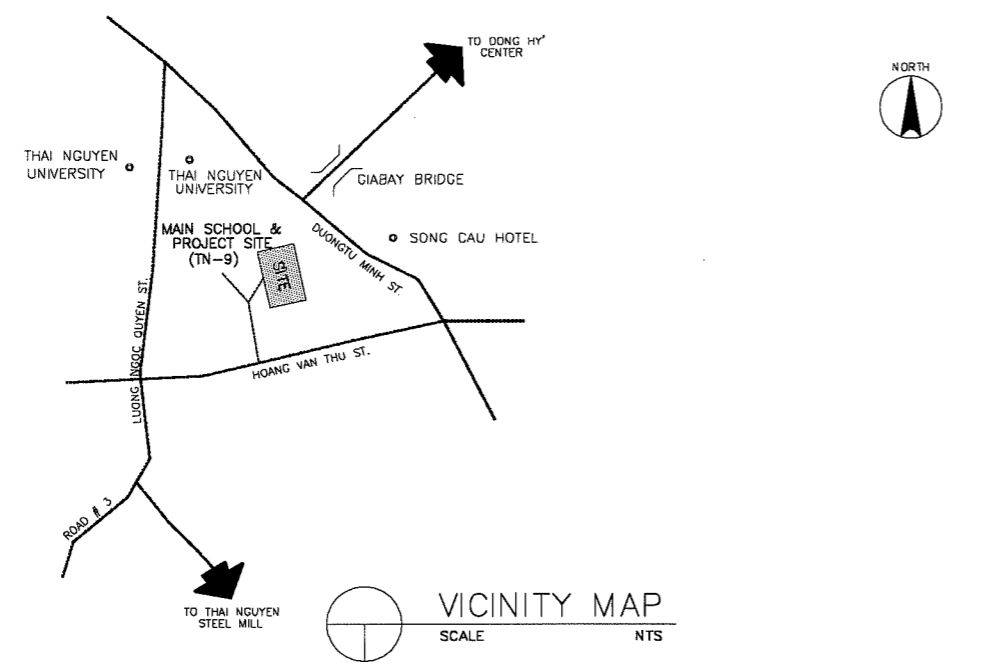

NAME OF SCHOOL	DOI CAN PRIMARY SCHOOL		SCHOOL ID	TN-9
DIVISION	PROVINCE OF THAI NGUYEN	DISTRICT	THAI NGUYEN	DATE OF SURVEY

LEGEND:

CLRM	Class Room	MTG	Meeting Room	GH	Guard House	▲	Entrance
O	Office	TR	Teacher's Room	ST	Septic Tank	⊕	PUMP
L	Library	WT	Water Tank	⊙ W	Well	⊗	EWT
K	Kitchen	AD	Administration Office	● EP	Electric Post		
CONF	Conference Room	TH	Teacher's House				
MP	Multi Purpose Room	TA	Teaching Aid Room				
PR	Principal's Room	T	Toilet				
VPR	Vice Principal's Room	S	Storage