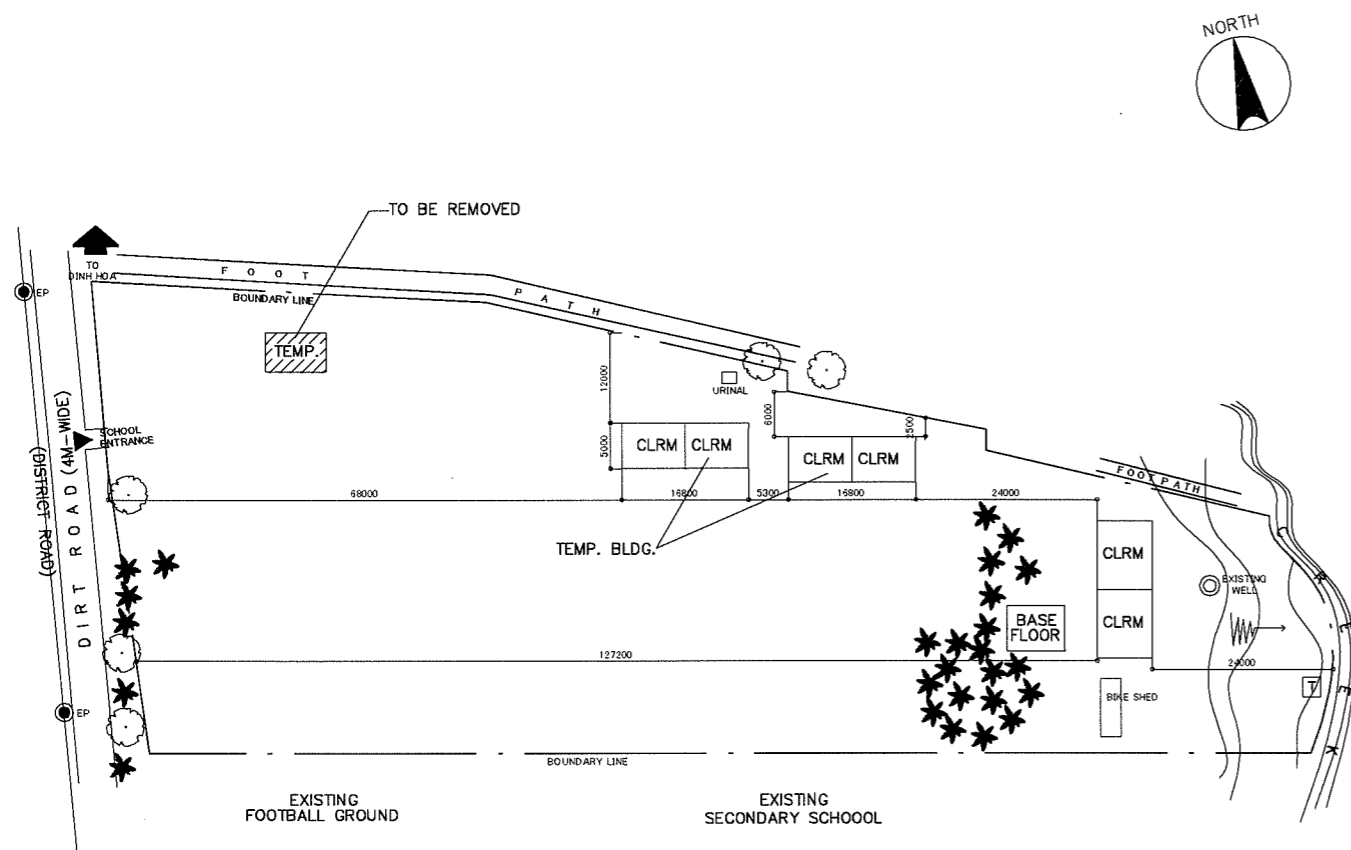

NAME OF SCHOOL	BINH THANH PRIMARY SCHOOL		SCHOOL ID	TN-17
DIVISION	PROVINCE OF THAI NGUYEN	DISTRICT	DINH HOA	DATE OF SURVEY

EXISTING SITE DEVELOPMENT PLAN
SCALE 1:1000M