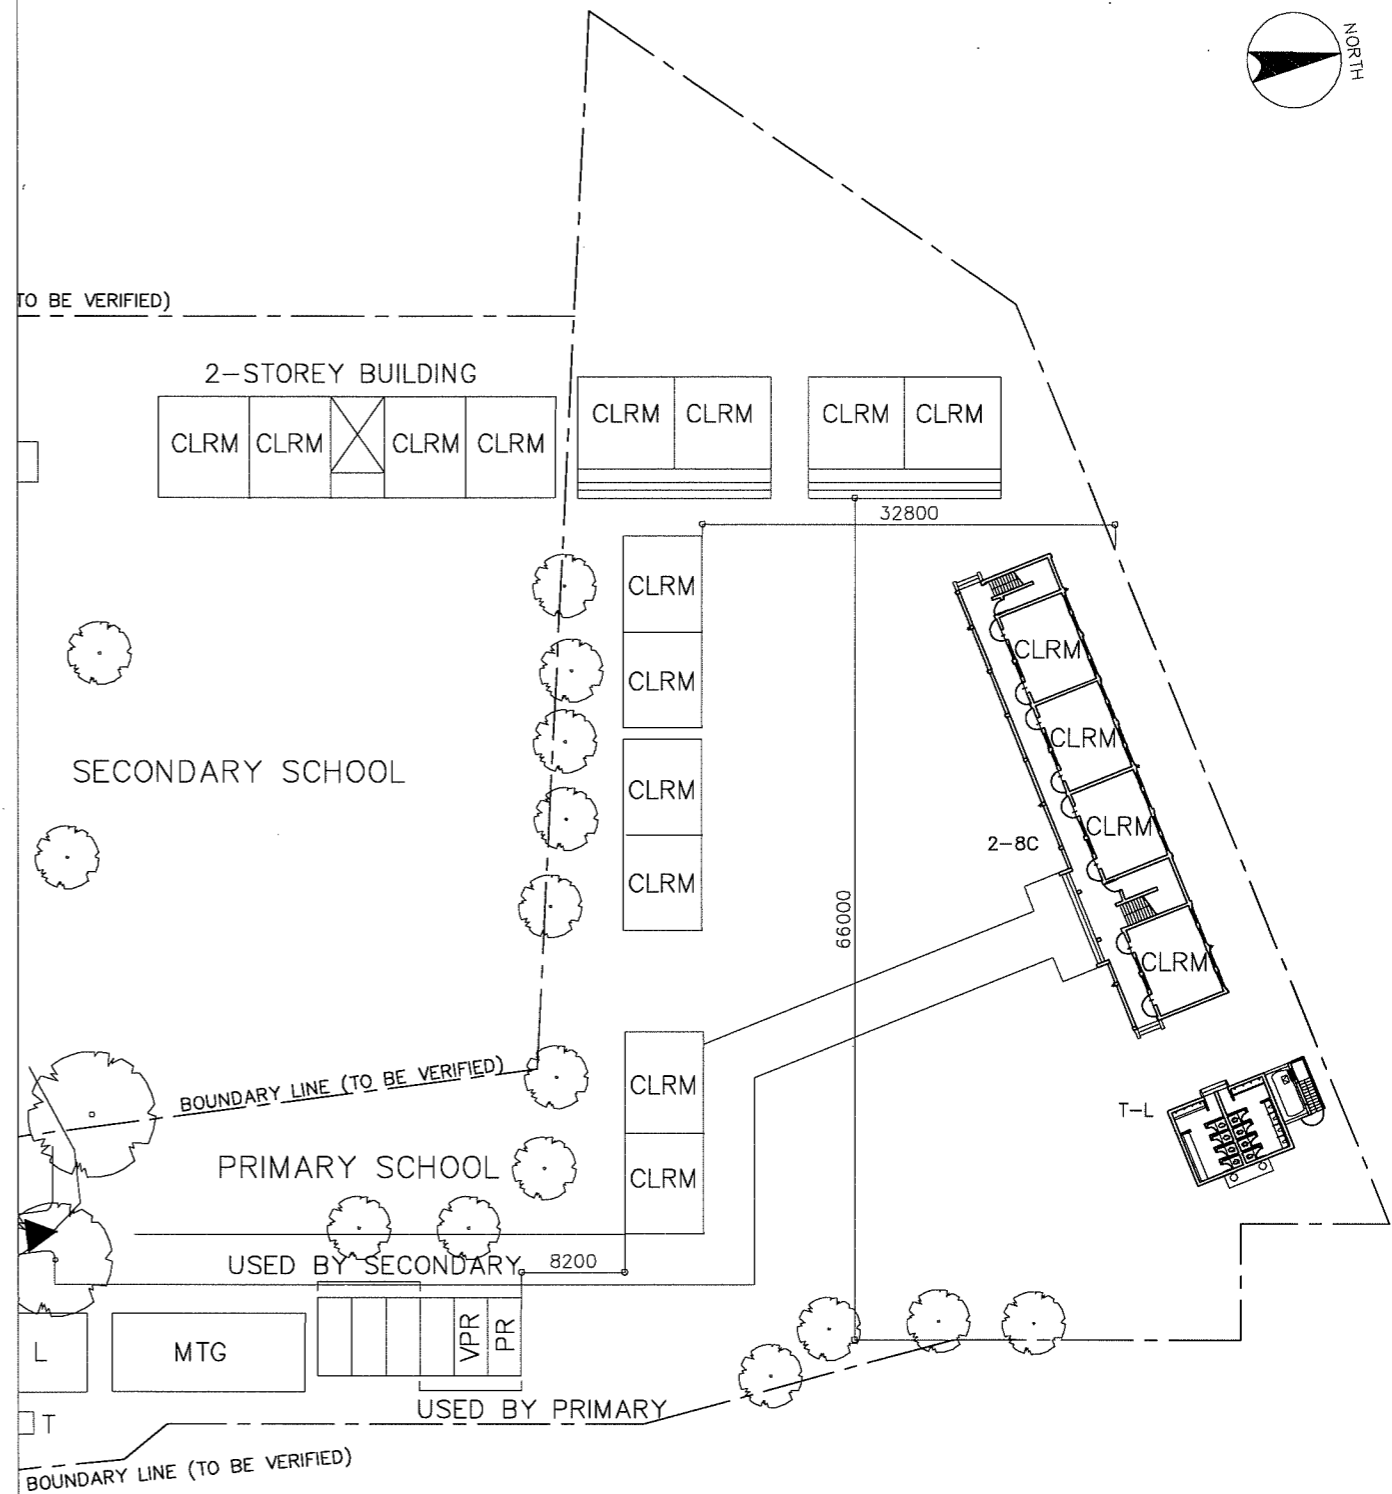

NAME OF SCHOOL	THI TRAN DU MAIN SCHOOL		SCHOOL ID	TN-4
DIVISION	PROVINCE OF THAI NGUYEN	DISTRICT	PHU LUONG	DATE OF SURVEY

LEGEND:

CLRM	Class Room	MTG	Meeting Room	GH	Guard House	▲	Entrance PUMP
O	Office	TR	Teacher's Room	ST	Septic Tank	□	EWT
L	Library	WT	Water Tank	⊙ W	Well		
K	Kitchen	AD	Administration Office	⊙ EP	Electric Post		
CONF	Conference Room	TH	Teacher's House				
MP	Multi Purpose Room	TA	Teaching Aid Room				
PR	Principal's Room	T	Toilet				
VPR	Vice Principal's Room	S	Storage