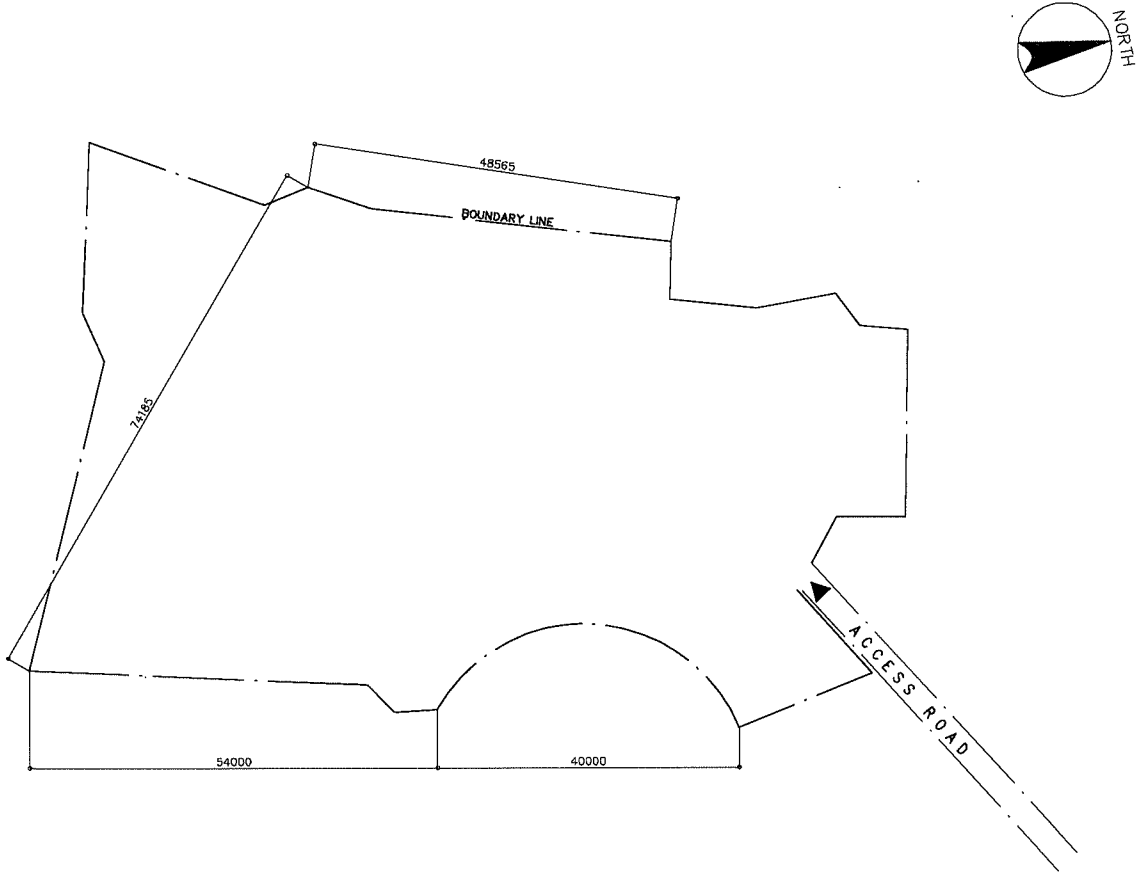

NAME OF SCHOOL	HA CHAU PRIMARY SCHOOL		SCHOOL ID	TN-19
DIVISION	PROVINCE OF THAI NGUYEN	DISTRICT	PHU BINH	DATE OF SURVEY

LEGEND:

CLRM	Class Room	MTG	Meeting Room	GH	Guard House	▲	Entrance
O	Office	TR	Teacher's Room	ST	Septic Tank	⬆	PUMP
L	Library	WT	Water Tank	⊙ W	Well	⊠	EWT
K	Kitchen	AD	Administration Office	⊙ EP	Electric Post		
CONF	Conference Room	TH	Teacher's House				
MP	Multi Purpose Room	TA	Teaching Aid Room				
PR	Principal's Room	T	Toilet				
VPR	Vice Principal's Room	S	Storage