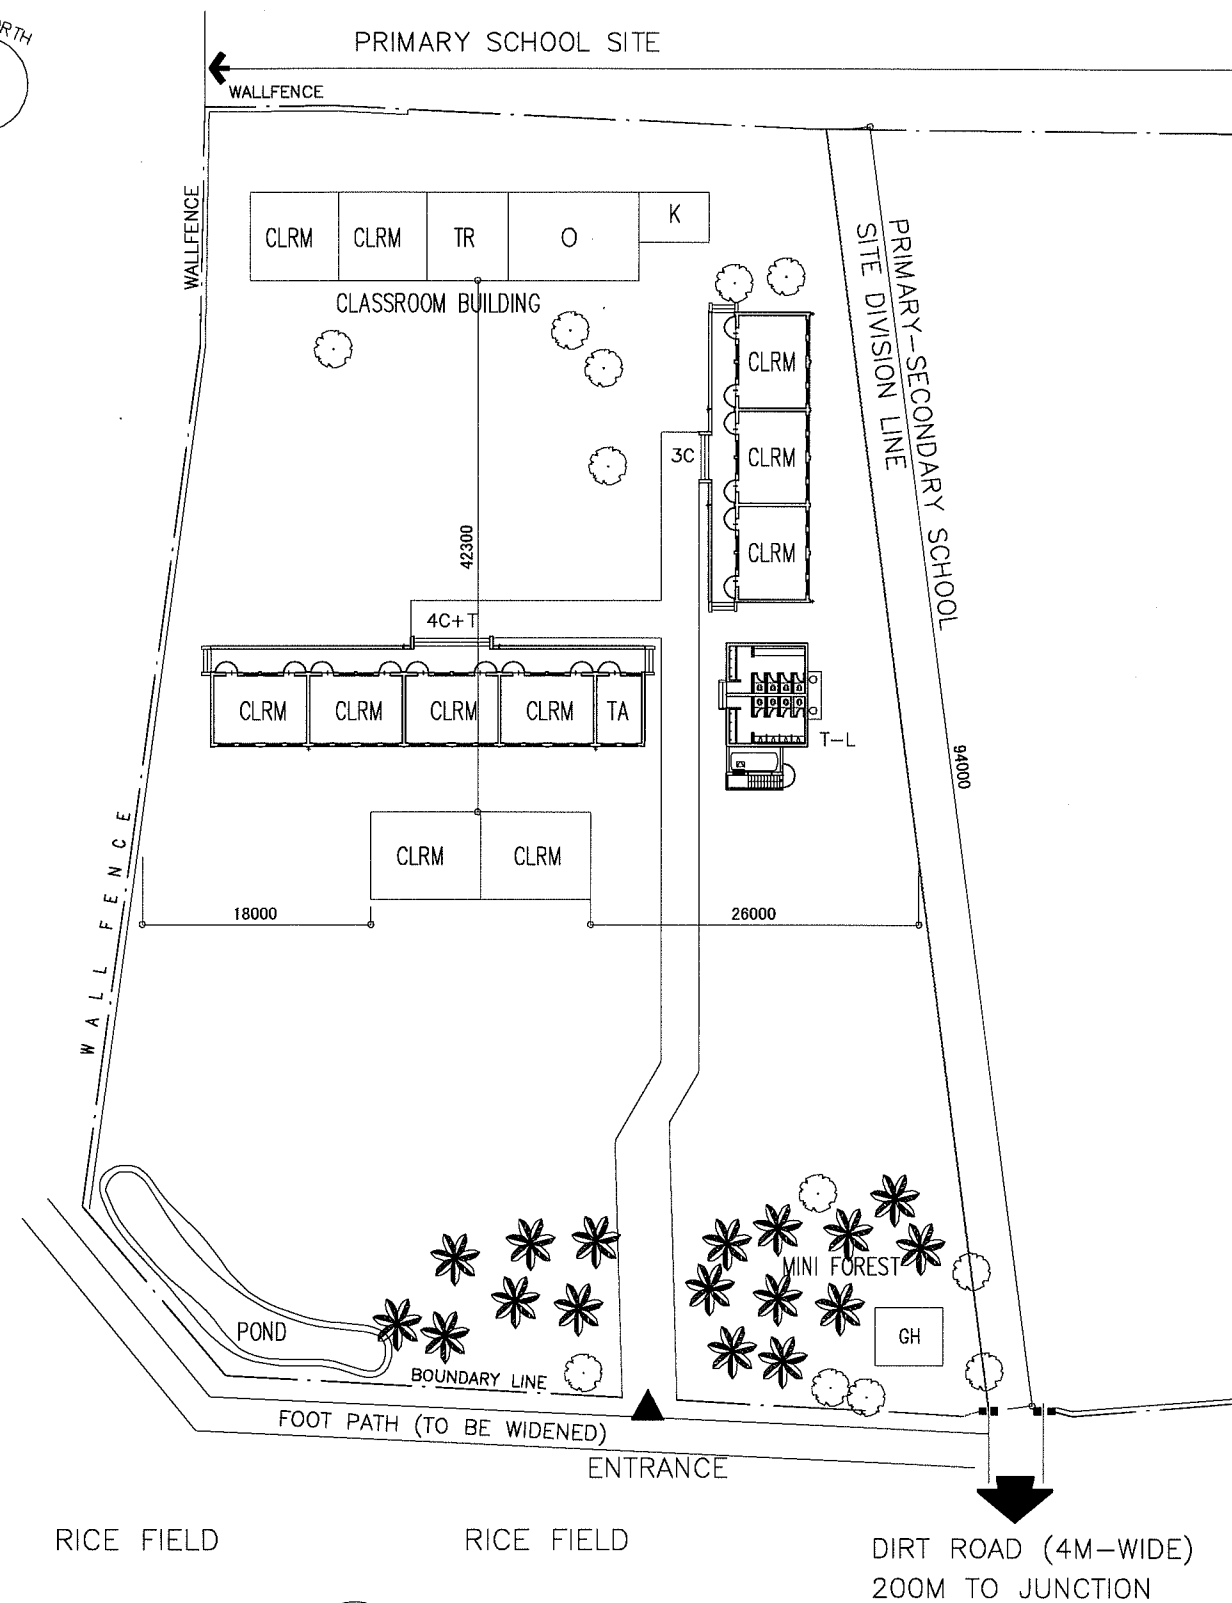

PROPOSED SITE PLAN
SCALE 1:600M

LEGEND:	CLRM Class Room	MTG Meeting Room	GH Guard House	▲ Entrance
	O Office	TR Teacher's Room	ST Septic Tank	□ PUMP
	L Library	WT Water Tank	⊙ W Well	⊠ EWT
	K Kitchen	AD Administration Office	⊙ EP Electric Post	
	CONF Conference Room	TH Teacher's House		
	MP Multi Purpose Room	TA Teaching Aid Room		
	PR Principal's Room	T Toilet		
	VPR Vice Principal's Room	S Storage