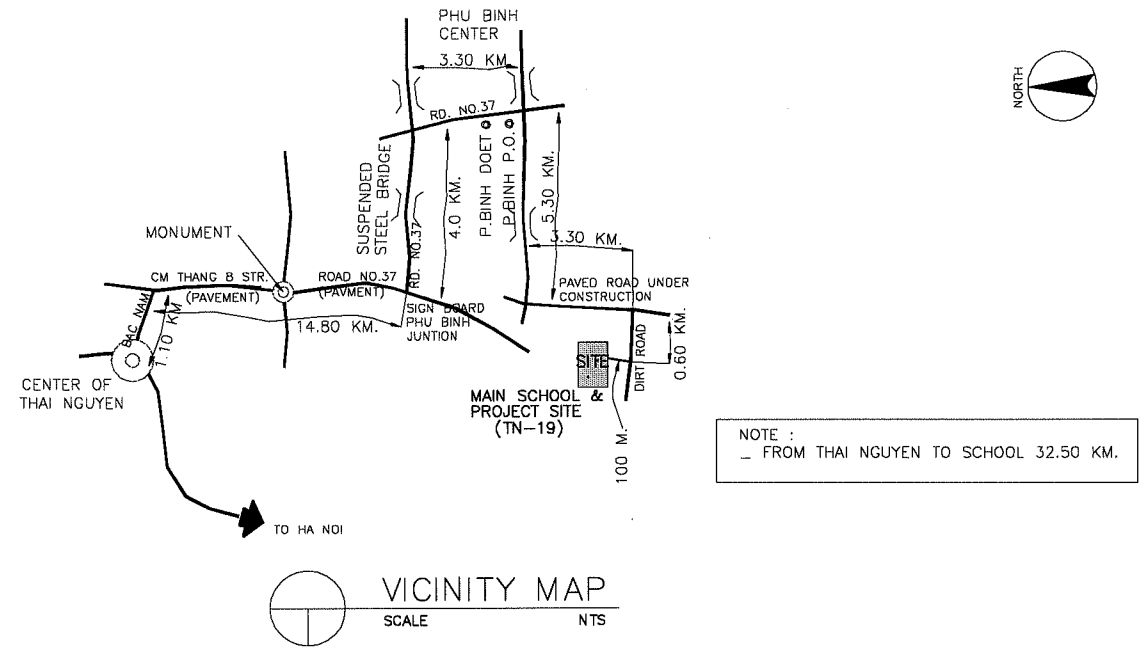

NAME OF SCHOOL	HA CHAU PRIMARY SCHOOL		SCHOOL ID	TN-19
DIVISION	PROVINCE OF THAI NGUYEN	DISTRICT	PHU BINH	DATE OF SURVEY

LEGEND:

CLRM	Class Room	MTG	Meeting Room	GH	Guard House	▲	Entrance
O	Office	TR	Teacher's Room	ST	Septic Tank	⬆	PUMP
L	Library	WT	Water Tank	⊙ W	Well	⊠	EWT
K	Kitchen	AD	Administration Office	⊙ EP	Electric Post		
CONF	Conference Room	TH	Teacher's House				
MP	Multi Purpose Room	TA	Teaching Aid Room				
PR	Principal's Room	T	Toilet				
VPR	Vice Principal's Room	S	Storage