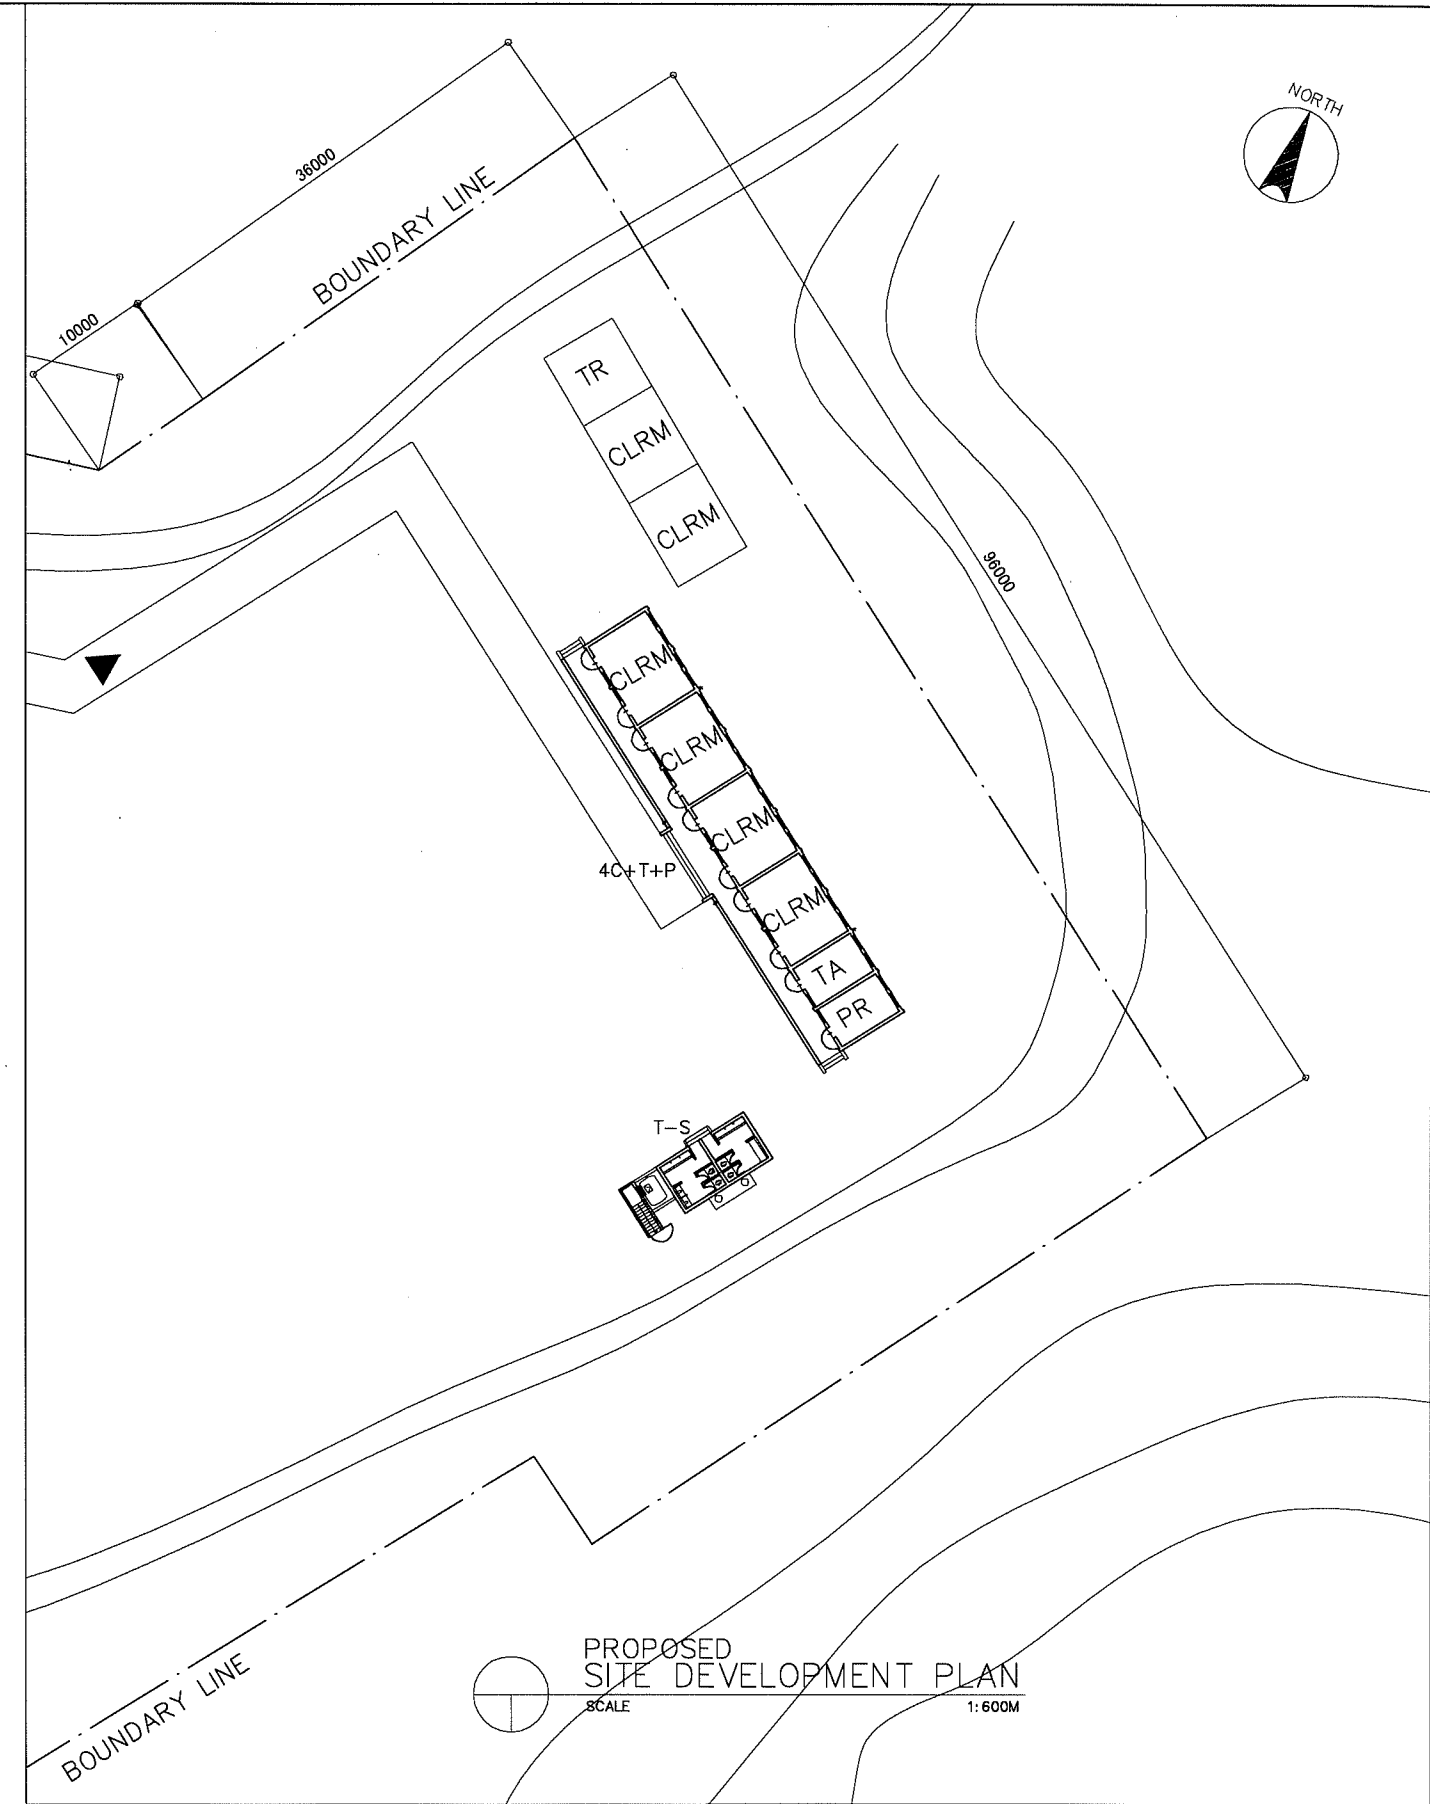

NAME OF SCHOOL	BA XUYEN PRIMARY SCHOOL		SCHOOL ID	TN-8
DIVISION	PROVINCE OF THAI NGUYEN	DISTRICT	PHU LUONG	DATE OF SURVEY

LEGEND:

CLRM	Class Room	MTG	Meeting Room	GH	Guard House	▲	Entrance
O	Office	TR	Teacher's Room	ST	Septic Tank	⊕	PUMP
L	Library	WT	Water Tank	⊙ W	Well	⊗	EWT
K	Kitchen	AD	Administration Office	⊙ EP	Electric Post		
CONF	Conference Room	TH	Teacher's House				
MP	Multi Purpose Room	TA	Teaching Aid Room				
PR	Principal's Room	T	Toilet				
VPR	Vice Principal's Room	S	Storage