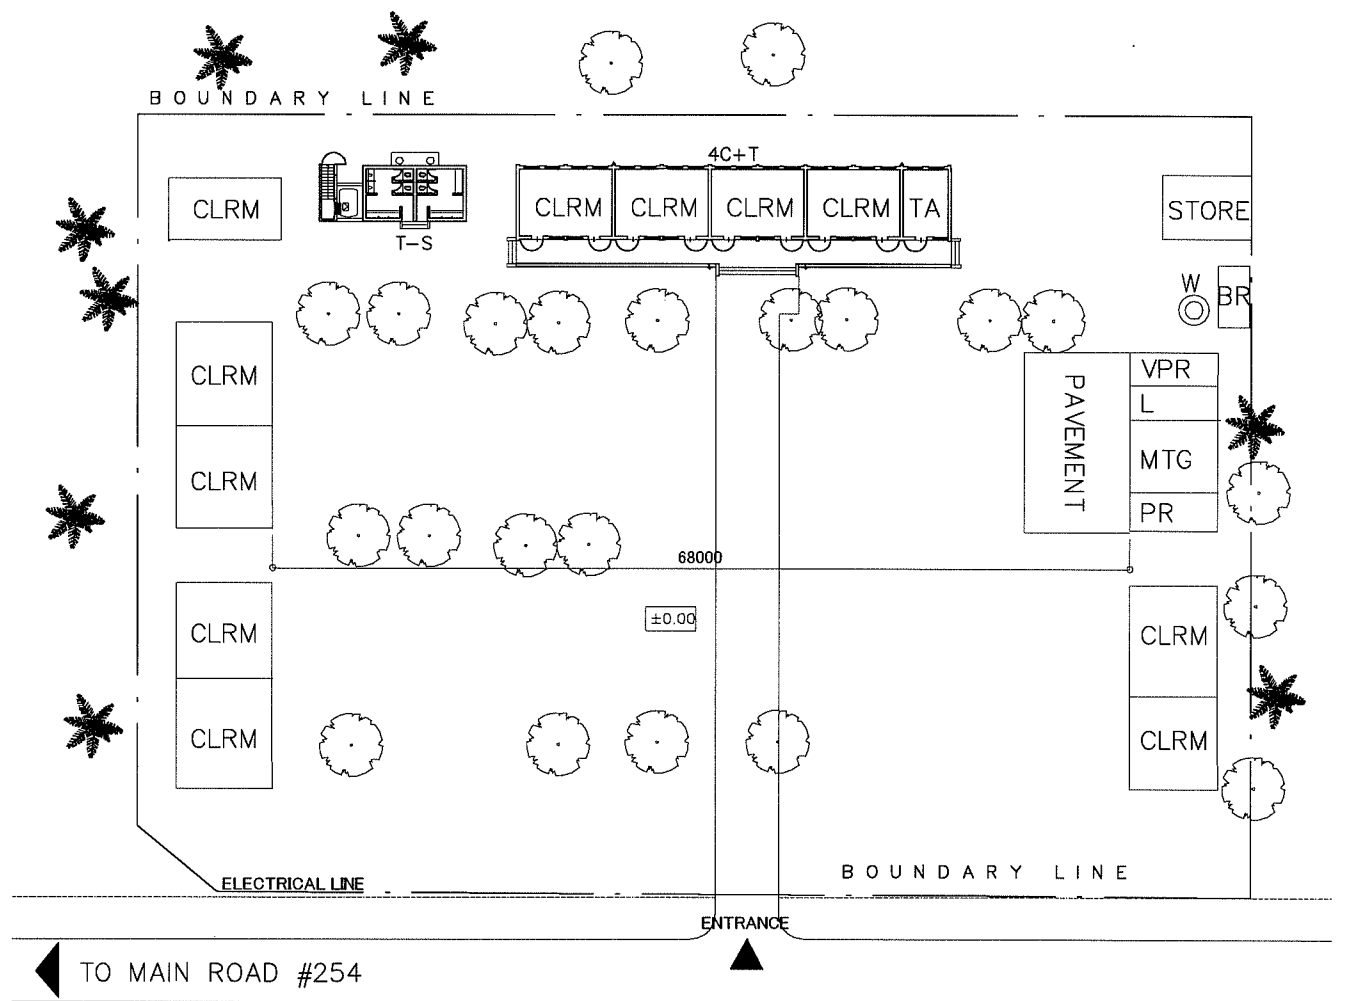

NAME OF SCHOOL	BAO CUONG MAIN SCHOOL			SCHOOL ID	TN-10
DIVISION	PROVINCE OF THAI NGUYEN	DISTRICT	DINH HOA	DATE OF SURVEY	

LEGEND:

CLRM	Class Room	MTG	Meeting Room	GH	Guard House	▲	Entrance
O	Office	TR	Teacher's Room	ST	Septic Tank	⊞	PUMP
L	Library	WT	Water Tank	⊙ W	Well	⊞	EWT
K	Kitchen	AD	Administration Office	⊙ EP	Electric Post		
CONF	Conference Room	TH	Teacher's House				
MP	Multi Purpose Room	TA	Teaching Aid Room				
PR	Principal's Room	T	Toilet				
VPR	Vice Principal's Room	S	Storage