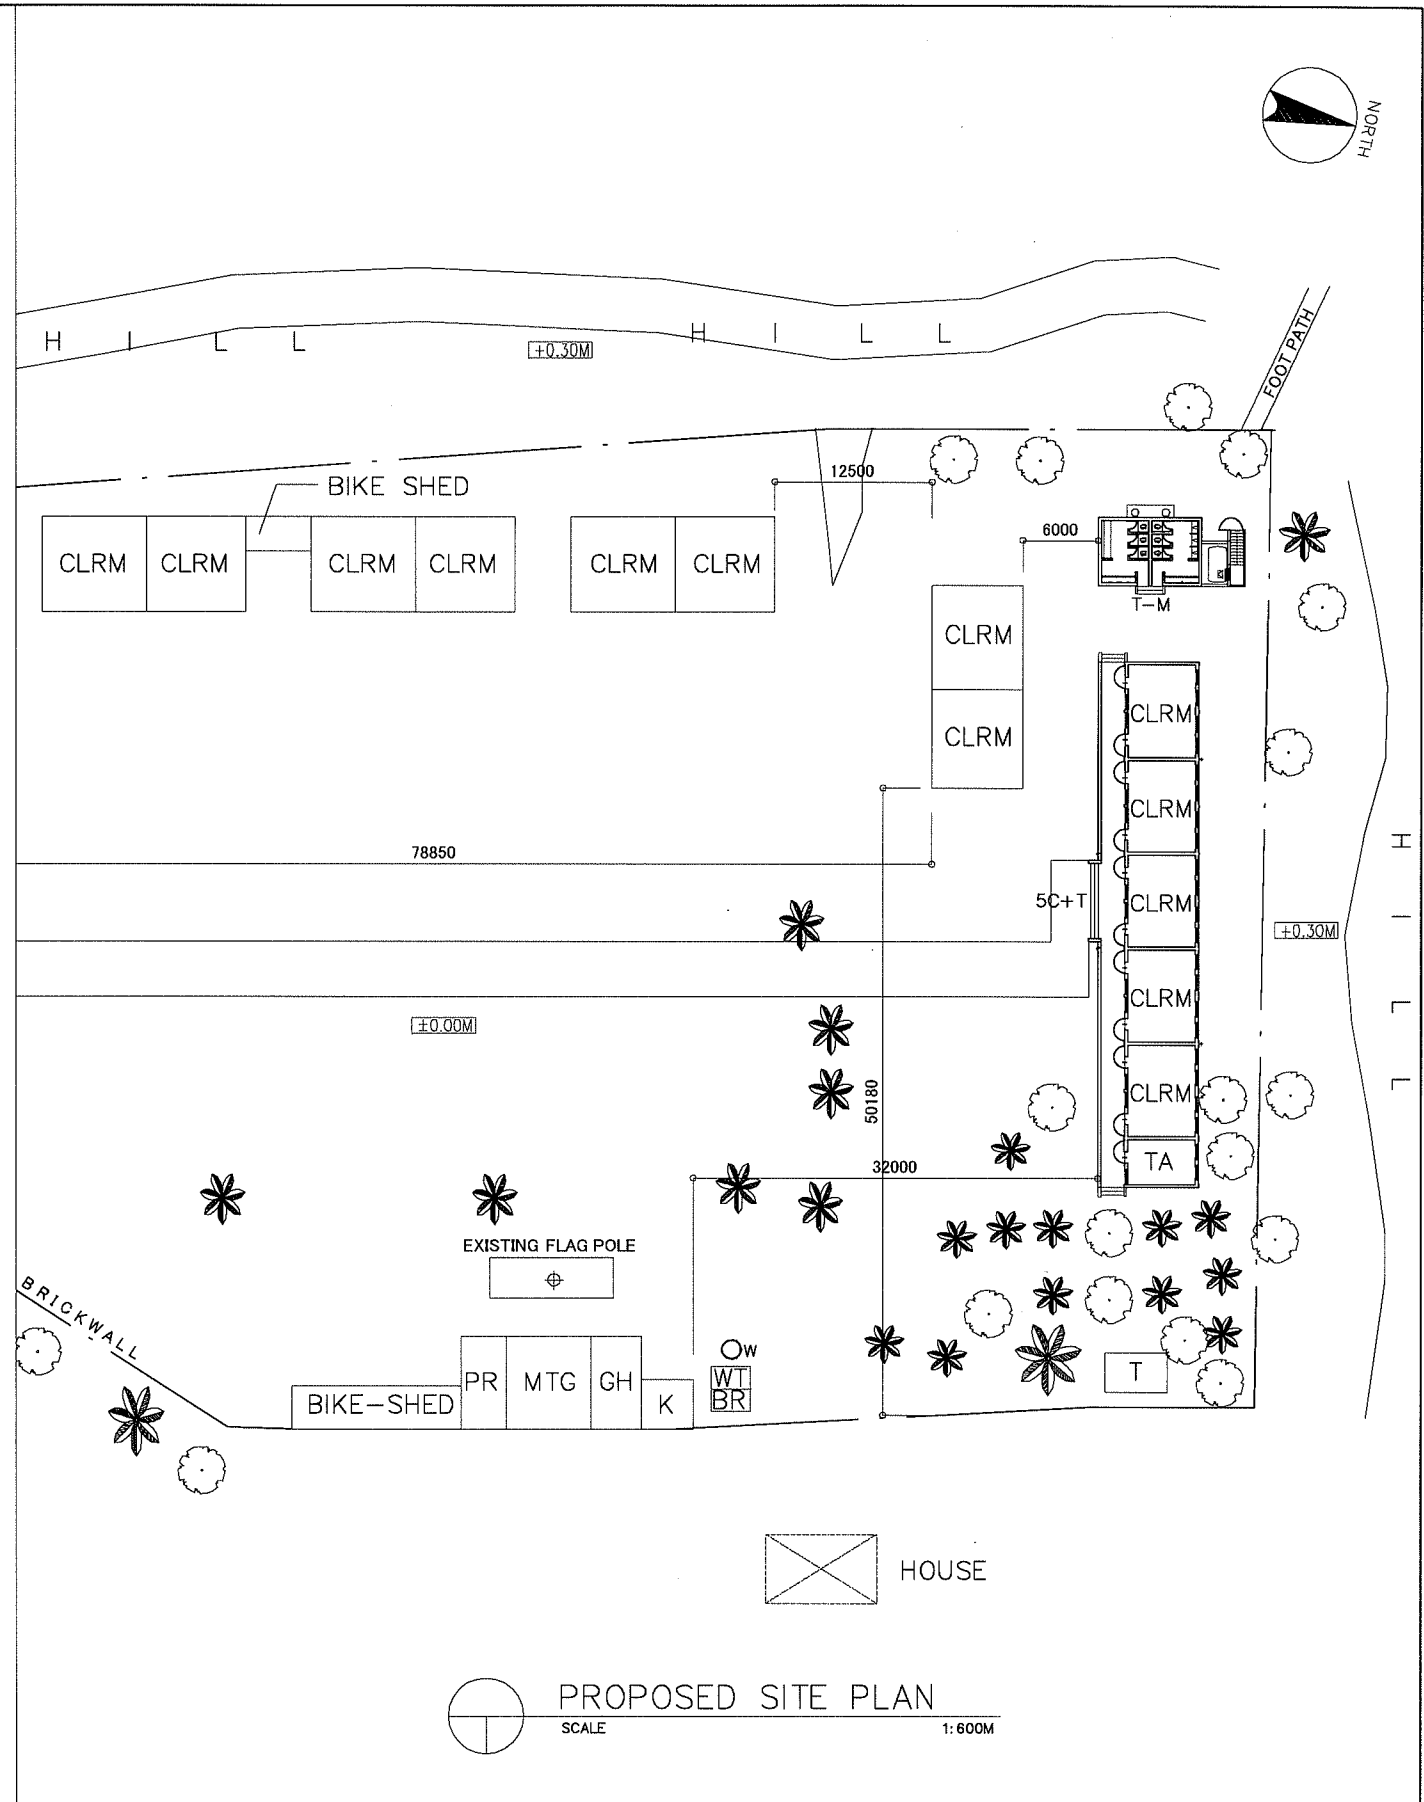

NAME OF SCHOOL	TRUNG HOI PRIMARY SCHOOL		SCHOOL ID	TN-2
DIVISION	THAI NGUYEN	DISTRICT	DINH HOA	DATE OF SURVEY

LEGEND:

CLRM	Class Room	MTG	Meeting Room	GH	Guard House	▲	Entrance
O	Office	TR	Teacher's Room	ST	Septic Tank	⊕	PUMP
L	Library	WT	Water Tank	⊙ W	Well	⊗	EWT
K	Kitchen	AD	Administration Office	⊙ EP	Electric Post		
CONF	Conference Room	TH	Teacher's House				
MP	Multi Purpose Room	TA	Teaching Aid Room				
PR	Principal's Room	T	Toilet				
VPR	Vice Principal's Room	S	Storage				

NAME OF SCHOOL	NAM HOA PRIMARY SCHOOL	SCHOOL ID	TN-3
DIVISION	THAI NGUYEN	DISTRICT	DONG HY
		DATE OF SURVEY	

**LEGEND:**

CLRM	Class Room	MTG	Meeting Room	GH	Guard House	▲	Entrance PUMP
O	Office	TR	Teacher's Room	ST	Septic Tank	□	EWT
L	Library	WT	Water Tank	⊙ W	Well		
K	Kitchen	AD	Administration Office	⊙ EP	Electric Post		
CONF	Conference Room	TH	Teacher's House				
MP	Multi Purpose Room	TA	Teaching Aid Room				
PR	Principal's Room	T	Toilet				
VPR	Vice Principal's Room	S	Storage				

NAME OF SCHOOL	THI TRAN DU MAIN SCHOOL		SCHOOL ID	TN-4
DIVISION	PROVINCE OF THAI NGUYEN	DISTRICT	PHU LUONG	DATE OF SURVEY

LEGEND:

CLRM	Class Room	MTG	Meeting Room	GH	Guard House	▲	Entrance PUMP
O	Office	TR	Teacher's Room	ST	Septic Tank	□	EWT
L	Library	WT	Water Tank	⊙ W	Well		
K	Kitchen	AD	Administration Office	⊙ EP	Electric Post		
CONF	Conference Room	TH	Teacher's House				
MP	Multi Purpose Room	TA	Teaching Aid Room				
PR	Principal's Room	T	Toilet				
VPR	Vice Principal's Room	S	Storage				