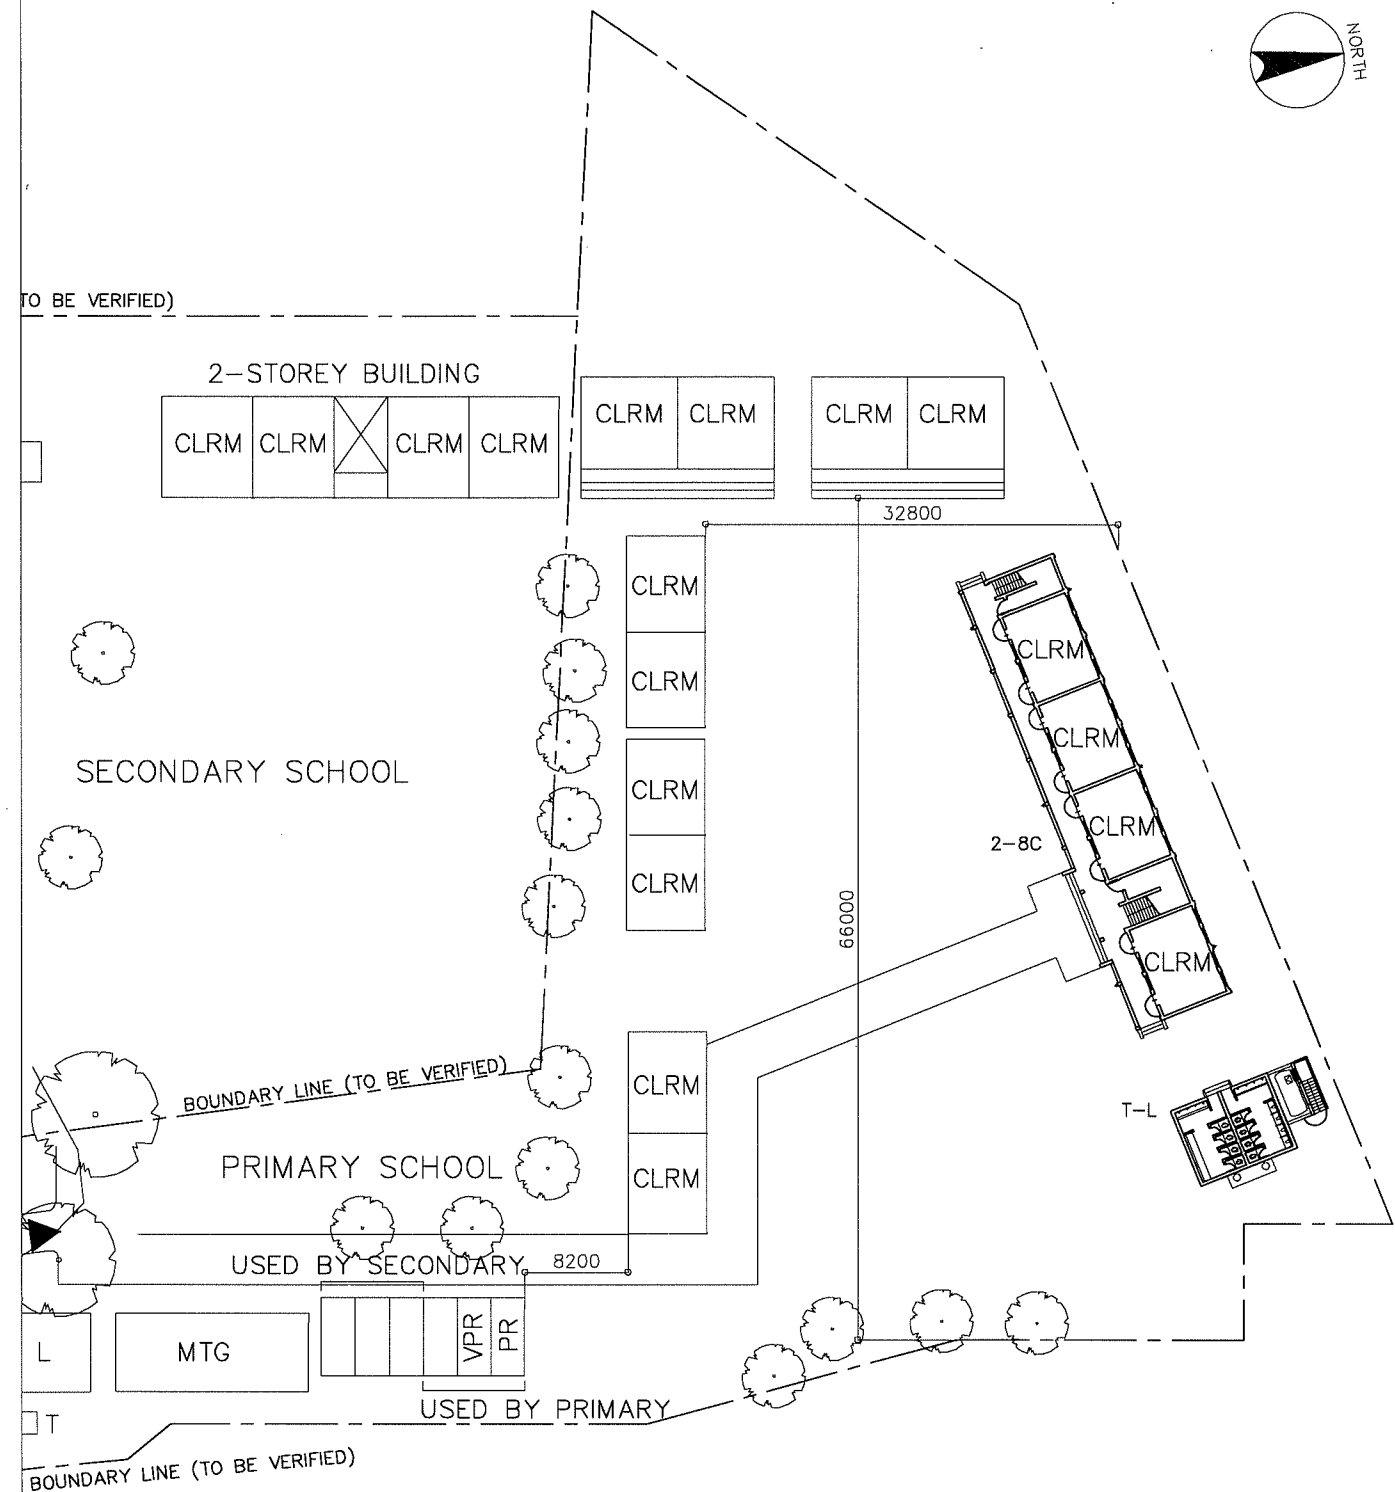

NAME OF SCHOOL	THI TRAN DU MAIN SCHOOL		SCHOOL ID	TN-4
DIVISION	PROVINCE OF THAI NGUYEN	DISTRICT	PHU LUONG	DATE OF SURVEY

LEGEND:

CLRM	Class Room	MTG	Meeting Room	GH	Guard House	▲	Entrance PUMP
O	Office	TR	Teacher's Room	ST	Septic Tank	□	EWT
L	Library	WT	Water Tank	⊙ W	Well		
K	Kitchen	AD	Administration Office	⊙ EP	Electric Post		
CONF	Conference Room	TH	Teacher's House				
MP	Multi Purpose Room	TA	Teaching Aid Room				
PR	Principal's Room	T	Toilet				
VPR	Vice Principal's Room	S	Storage