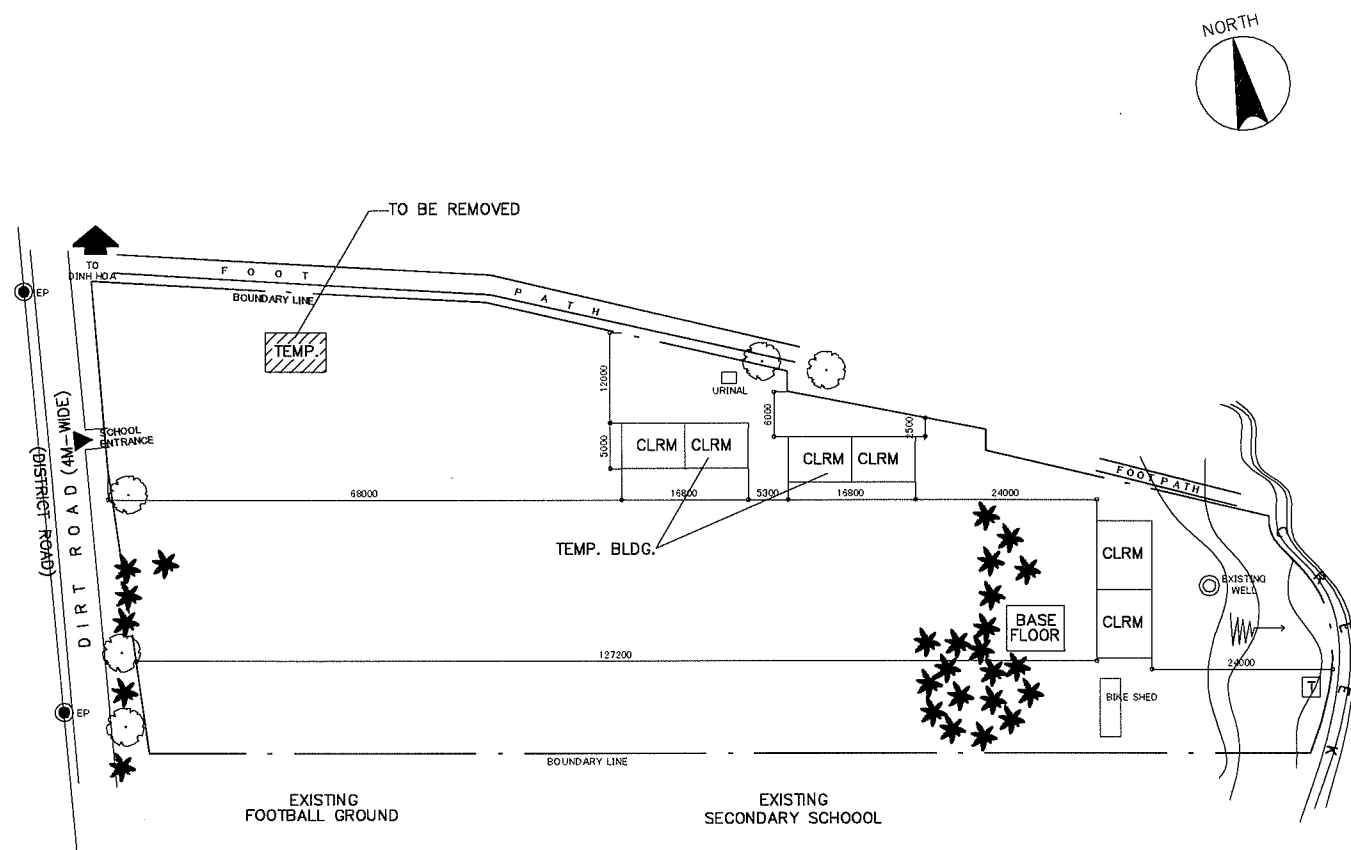

NAME OF SCHOOL	BINH THANH PRIMARY SCHOOL		SCHOOL ID	TN-17
DIVISION	PROVINCE OF THAI NGUYEN	DISTRICT	DINH HOA	DATE OF SURVEY

EXISTING SITE DEVELOPMENT PLAN
SCALE 1:10000