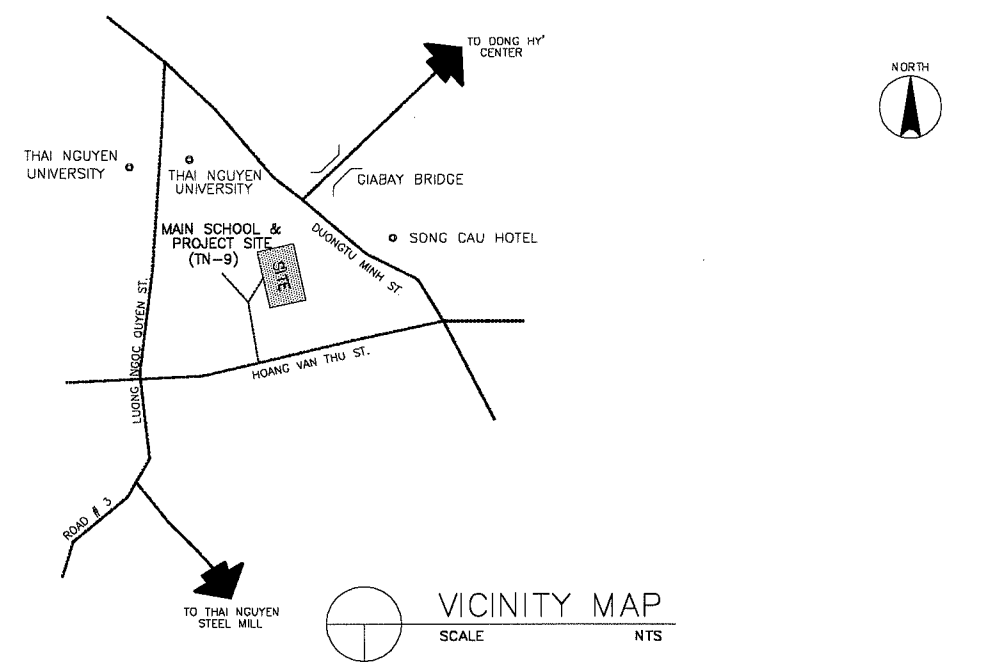

NAME OF SCHOOL	DOI CAN PRIMARY SCHOOL		SCHOOL ID	TN-9
DIVISION	PROVINCE OF THAI NGUYEN	DISTRICT	THAI NGUYEN	DATE OF SURVEY

LEGEND:

CLRM	Class Room	MTG	Meeting Room	GH	Guard House	▲	Entrance
O	Office	TR	Teacher's Room	ST	Septic Tank	⊞	PUMP
L	Library	WT	Water Tank	⊙ W	Well	⊞	EWT
K	Kitchen	AD	Administration Office	⊙ EP	Electric Post		
CONF	Conference Room	TH	Teacher's House				
MP	Multi Purpose Room	TA	Teaching Aid Room				
PR	Principal's Room	T	Toilet				
VPR	Vice Principal's Room	S	Storage