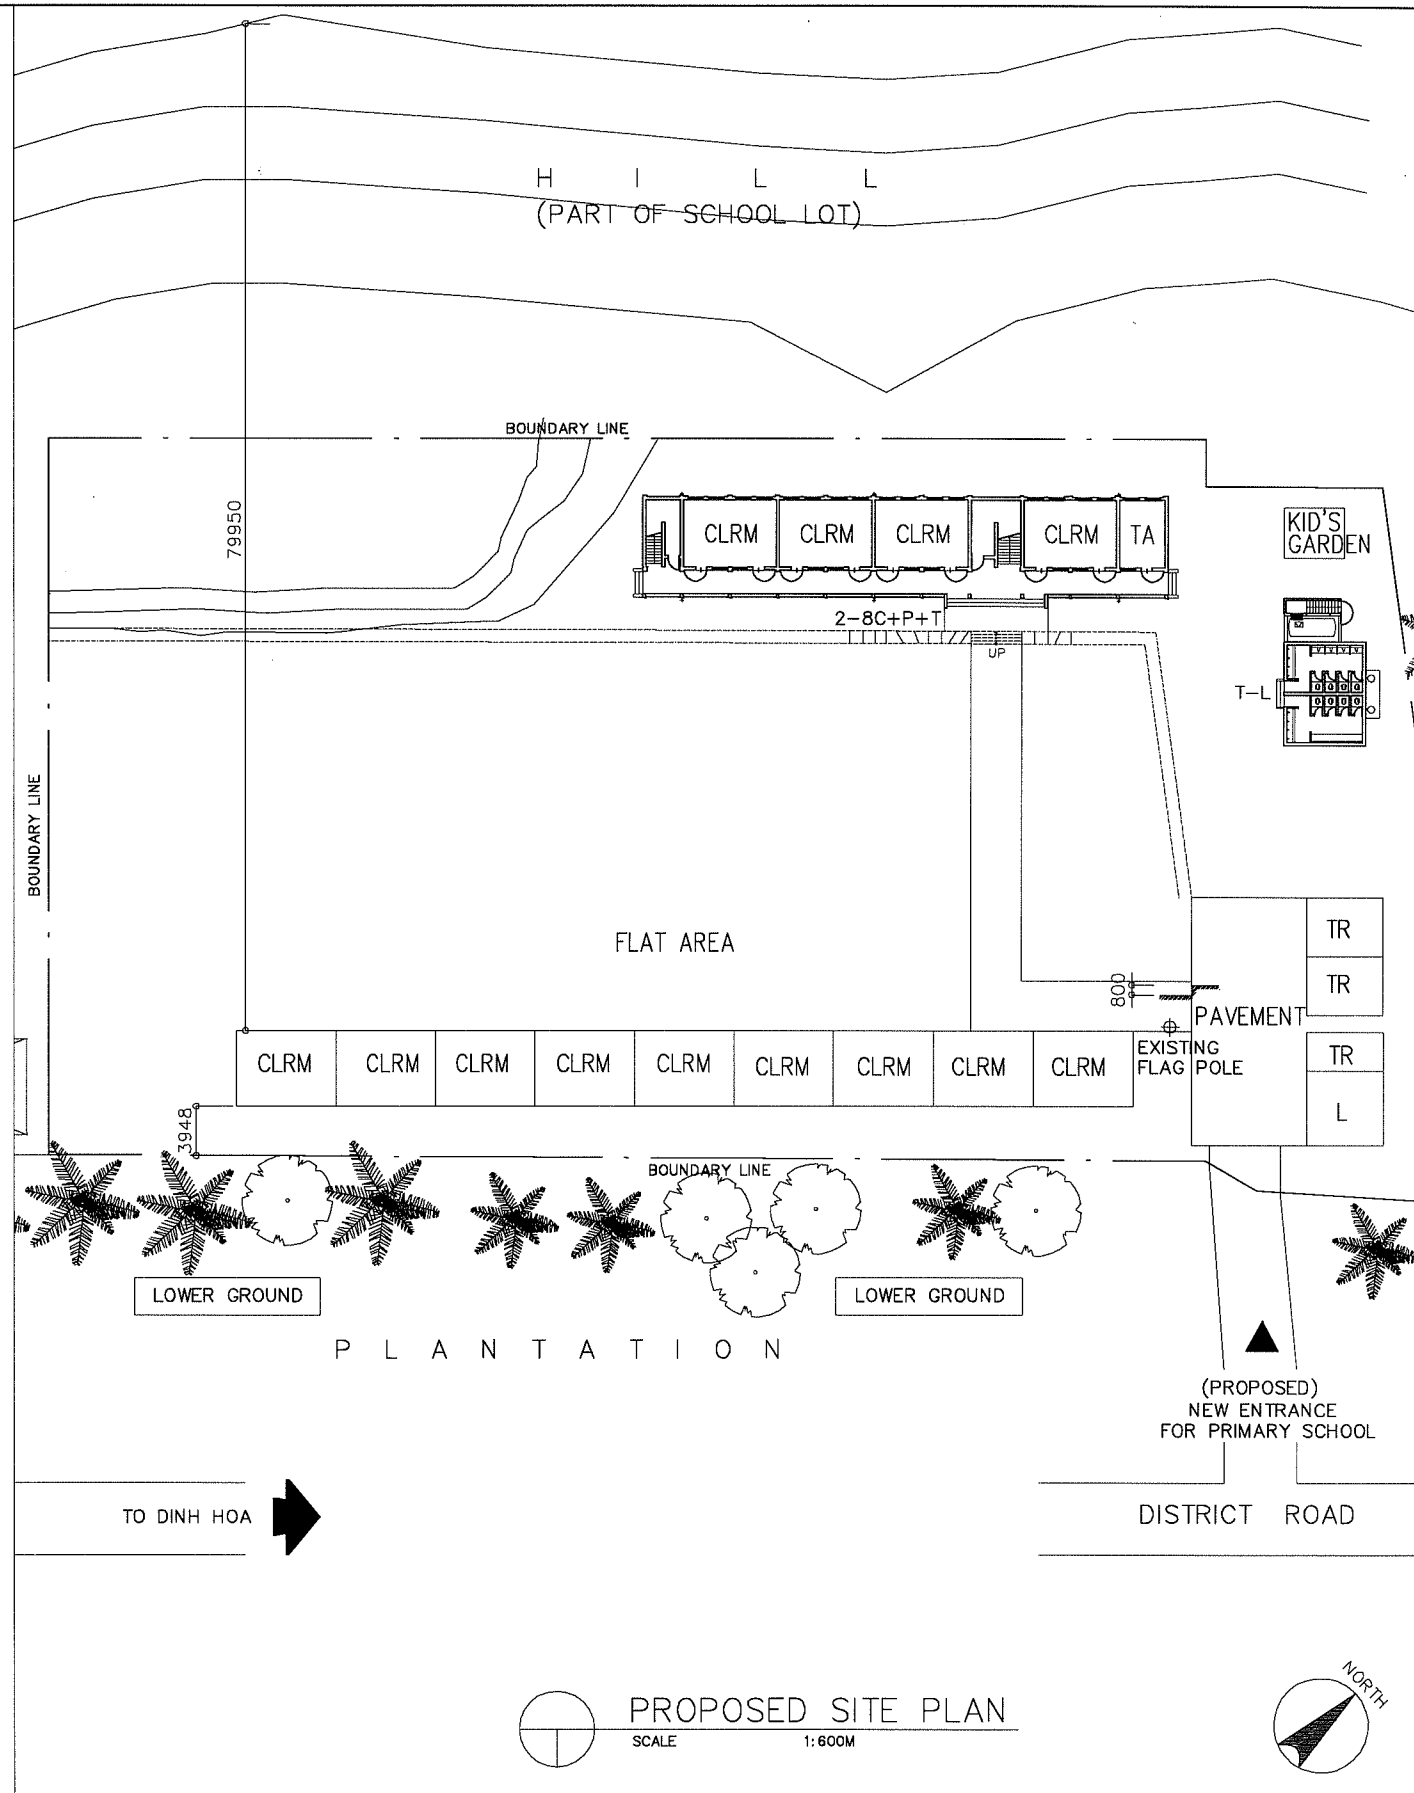

NAME OF SCHOOL	TRUNG HOI PRIMARY SCHOOL		SCHOOL ID	TN-2
DIVISION	THAI NGUYEN	DISTRICT	DINH HOA	DATE OF SURVEY

LEGEND:

CLRM	Class Room	MTG	Meeting Room	GH	Guard House	▲	Entrance
O	Office	TR	Teacher's Room	ST	Septic Tank	⊕	PUMP
L	Library	WT	Water Tank	⊙ W	Well	⊗	EWT
K	Kitchen	AD	Administration Office	⊙ EP	Electric Post		
CONF	Conference Room	TH	Teacher's House				
MP	Multi Purpose Room	TA	Teaching Aid Room				
PR	Principal's Room	T	Toilet				
VPR	Vice Principal's Room	S	Storage				

NAME OF SCHOOL	NAM HOA PRIMARY SCHOOL	SCHOOL ID	TN-3
DIVISION	THAI NGUYEN	DISTRICT	DONG HY
		DATE OF SURVEY	

**LEGEND:**

CLRM	Class Room	MTG	Meeting Room	GH	Guard House	▲	Entrance PUMP
O	Office	TR	Teacher's Room	ST	Septic Tank	□	EWT
L	Library	WT	Water Tank	⊙ W	Well		
K	Kitchen	AD	Administration Office	⊙ EP	Electric Post		
CONF	Conference Room	TH	Teacher's House				
MP	Multi Purpose Room	TA	Teaching Aid Room				
PR	Principal's Room	T	Toilet				
VPR	Vice Principal's Room	S	Storage				

NAME OF SCHOOL	PHU LAC PRIMARY SCHOOL		SCHOOL ID	TN-5
DIVISION	PROVINCE OF THAI NGUYEN	DISTRICT	DAI TU	DATE OF SURVEY

EXISTING SITE DEVELOPMENT PLAN

SCALE 1:1000M

LEGEND:

CLRM	Class Room	MTG	Meeting Room	GH	Guard House	▲	Entrance
O	Office	TR	Teacher's Room	ST	Septic Tank	⊞	PUMP
L	Library	WT	Water Tank	⊙ W	Well	⊞	EWT
K	Kitchen	AD	Administration Office	● EP	Electric Post		
CONF	Conference Room	TH	Teacher's House				
MP	Multi Purpose Room	TA	Teaching Aid Room				
PR	Principal's Room	T	Toilet				
VPR	Vice Principal's Room	S	Storage				