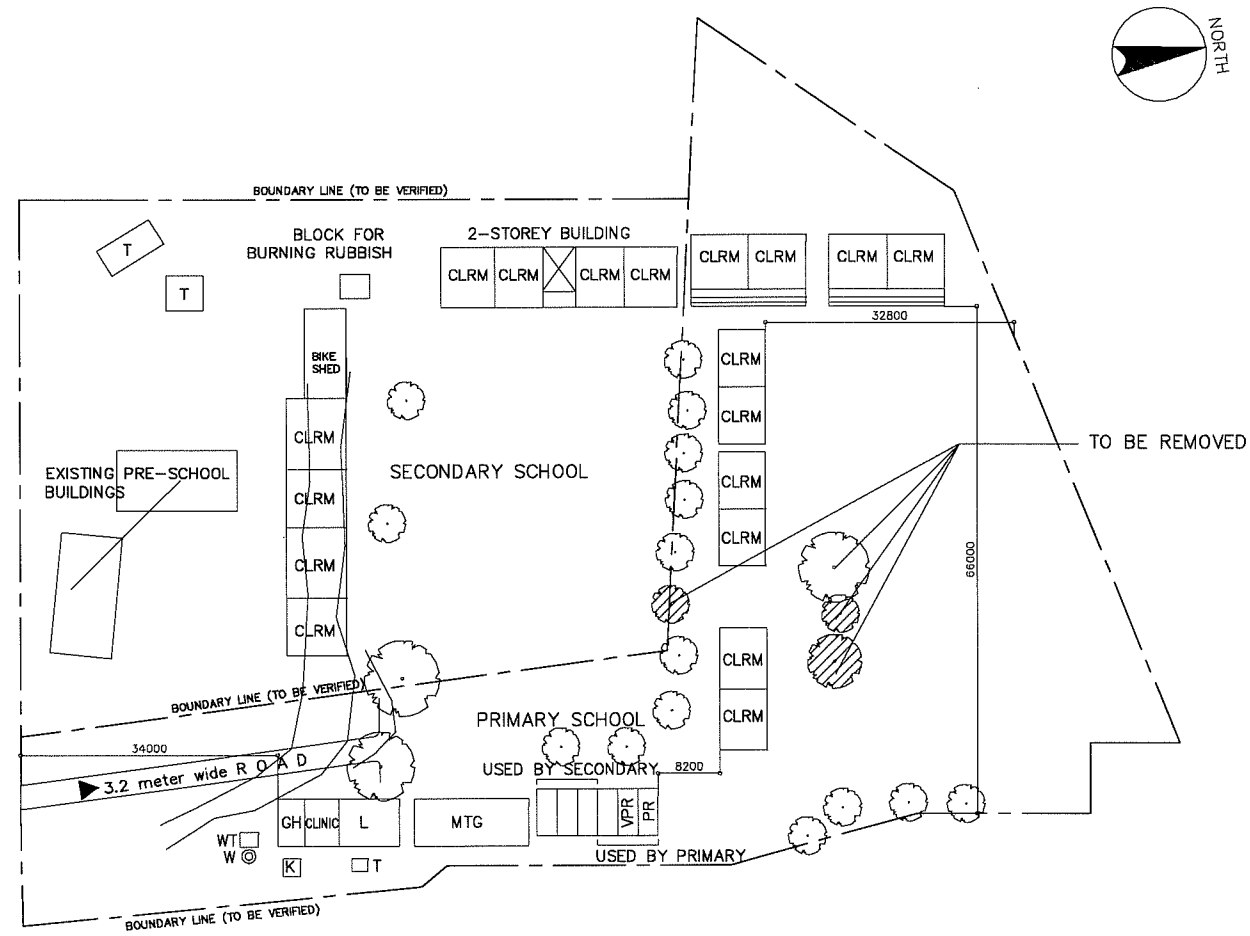

NAME OF SCHOOL	THI TRAN DU MAIN SCHOOL		SCHOOL ID	TN-4
DIVISION	PROVINCE OF THAI NGUYEN	DISTRICT	PHU LUONG	DATE OF SURVEY

LEGEND:

CLRM	Class Room	MTG	Meeting Room	GH	Guard House	▲	Entrance PUMP
O	Office	TR	Teacher's Room	ST	Septic Tank	□	EWT
L	Library	WT	Water Tank	⊙ W	Well		
K	Kitchen	AD	Administration Office	⊙ EP	Electric Post		
CONF	Conference Room	TH	Teacher's House				
MP	Multi Purpose Room	TA	Teaching Aid Room				
PR	Principal's Room	T	Toilet				
VPR	Vice Principal's Room	S	Storage