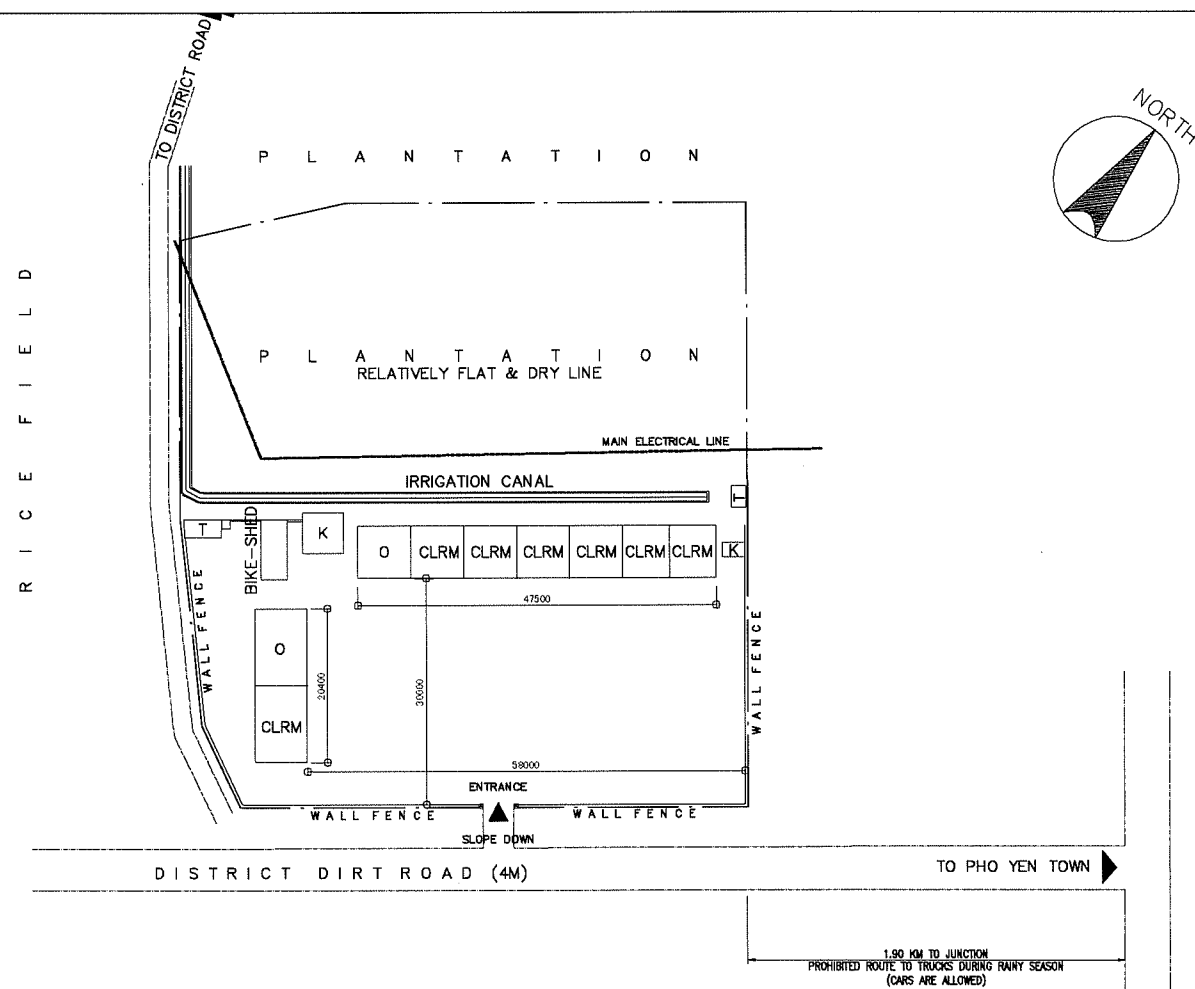

NAME OF SCHOOL	TAN PHU PRIMARY SCHOOL			SCHOOL ID	TN-14
DIVISION	PROVINCE OF THAI NGUYEN	DISTRICT	PHO YEN	DATE OF SURVEY	

LEGEND:	CLRM Class Room	MTG Meeting Room	GH Guard House	▲ Entrance PUMP
	O Office	TR Teacher's Room	ST Septic Tank	⊞ EWT
	L Library	WT Water Tank	⊙ W Well	
	K Kitchen	AD Administration Office	⊙ EP Electric Post	
	CONF Conference Room	TH Teacher's House		
	MP Multi Purpose Room	TA Teaching Aid Room		
	PR Principal's Room	T Toilet		
	VPR Vice Principal's Room	S Storage