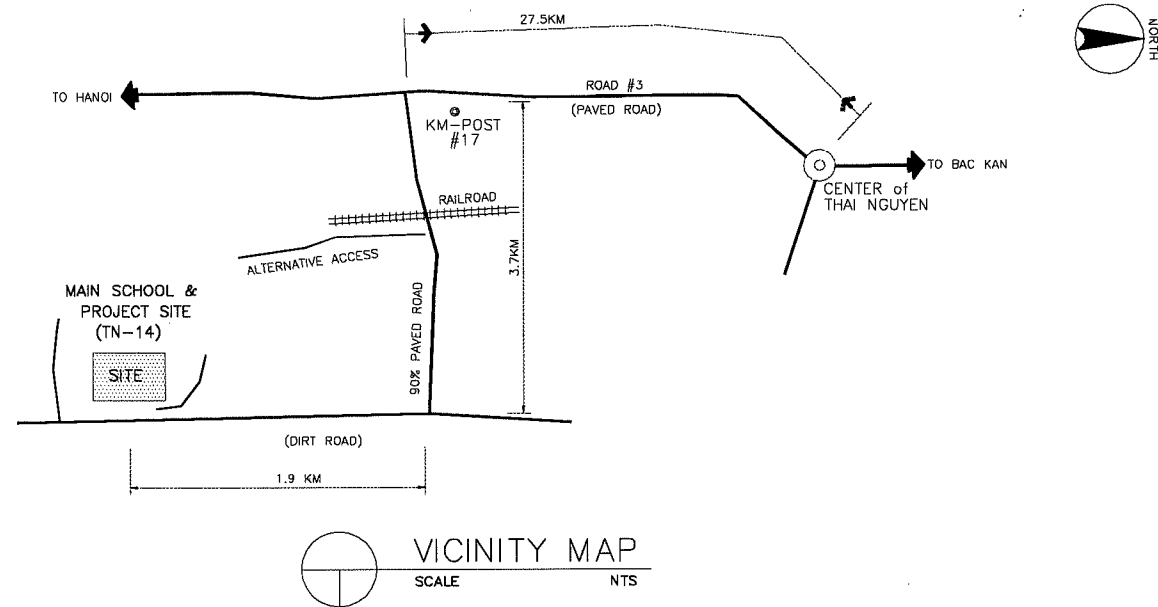

NAME OF SCHOOL	TAN PHU PRIMARY SCHOOL			SCHOOL ID	TN-14
DIVISION	PROVINCE OF THAI NGUYEN	DISTRICT	PHO YEN	DATE OF SURVEY	

LEGEND:	CLRM Class Room	MTG Meeting Room	GH Guard House	▲ Entrance PUMP
	O Office	TR Teacher's Room	ST Septic Tank	⊞ EWT
	L Library	WT Water Tank	⊙ W Well	
	K Kitchen	AD Administration Office	⊙ EP Electric Post	
	CONF Conference Room	TH Teacher's House		
	MP Multi Purpose Room	TA Teaching Aid Room		
	PR Principal's Room	T Toilet		
	VPR Vice Principal's Room	S Storage