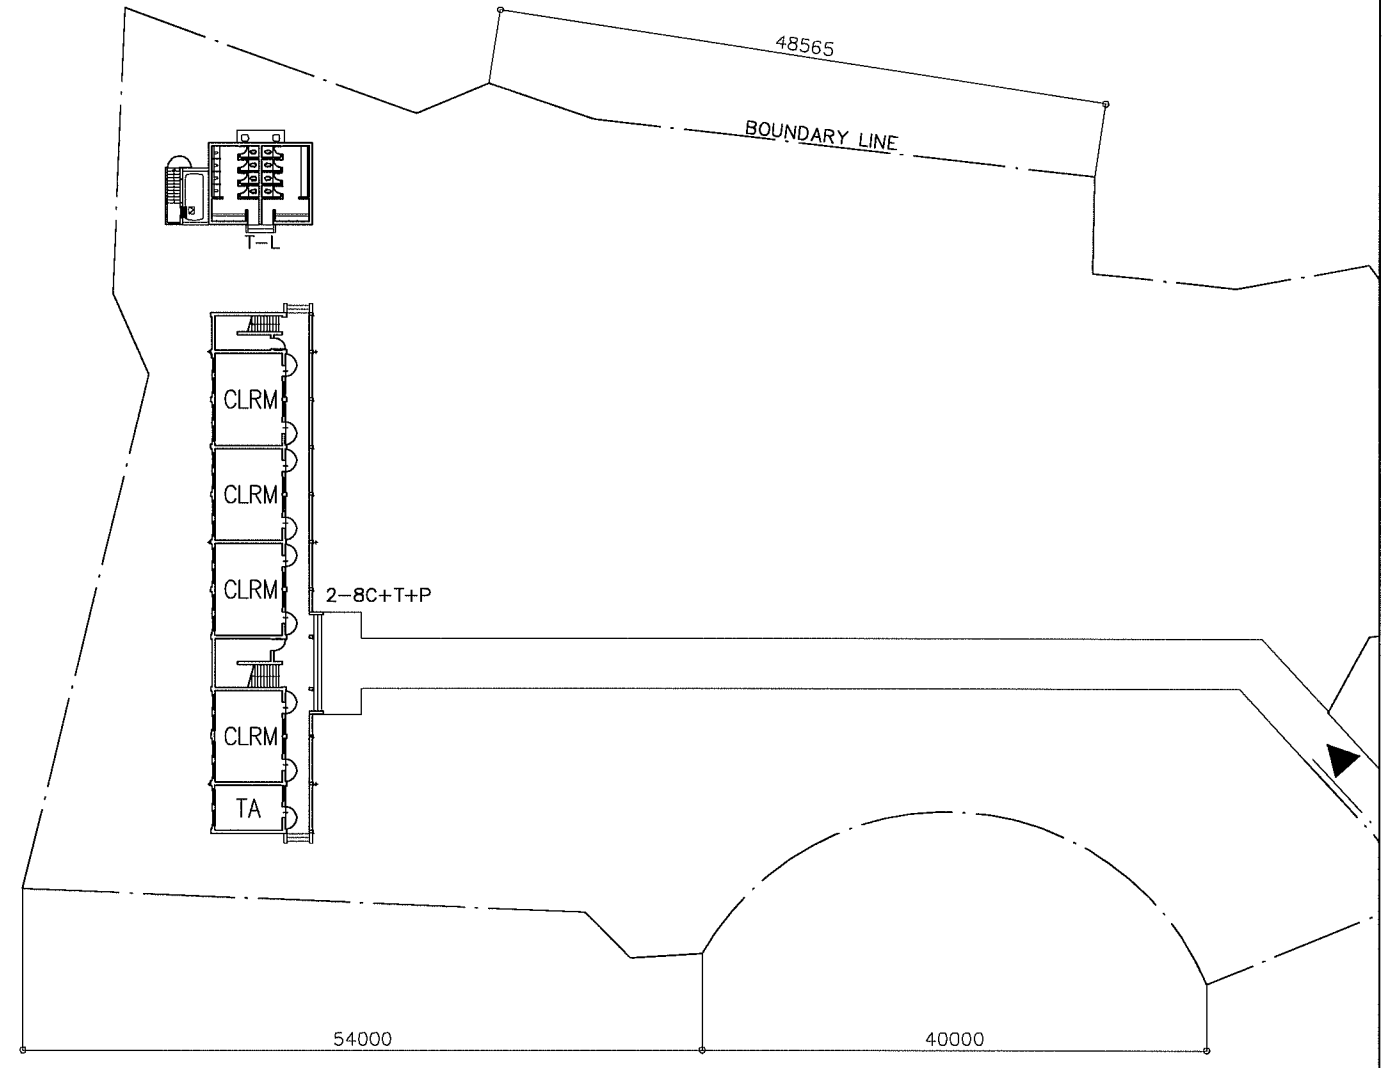

NAME OF SCHOOL	HA CHAU PRIMARY SCHOOL		SCHOOL ID	TN-19
DIVISION	PROVINCE OF THAI NGUYEN	DISTRICT	PHU BINH	DATE OF SURVEY

LEGEND:

CLRM	Class Room	MTG	Meeting Room	GH	Guard House	▲	Entrance
O	Office	TR	Teacher's Room	ST	Septic Tank	⬆	PUMP
L	Library	WT	Water Tank	⊙ W	Well	⊠	EWT
K	Kitchen	AD	Administration Office	⊙ EP	Electric Post		
CONF	Conference Room	TH	Teacher's House				
MP	Multi Purpose Room	TA	Teaching Aid Room				
PR	Principal's Room	T	Toilet				
VPR	Vice Principal's Room	S	Storage