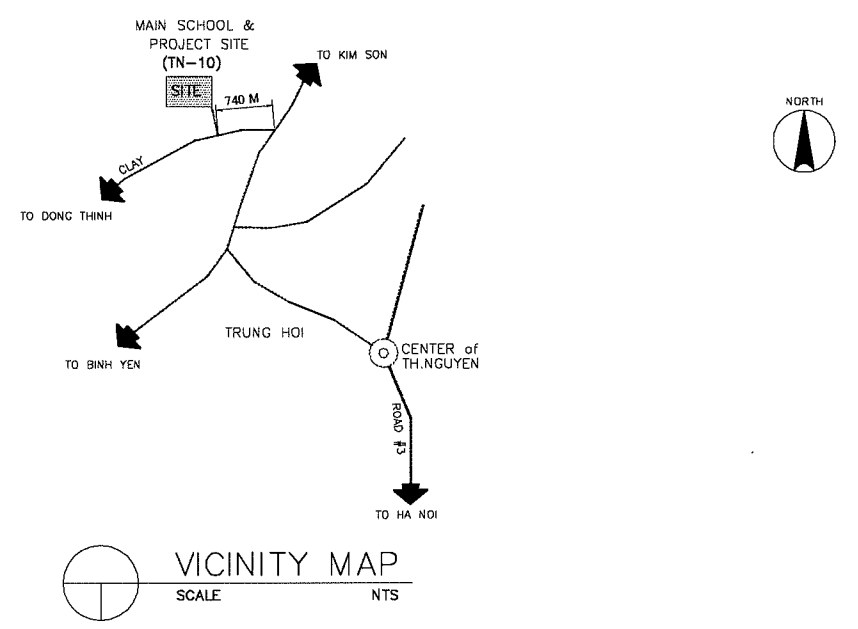

NAME OF SCHOOL	BAO CUONG MAIN SCHOOL			SCHOOL ID	TN-10
DIVISION	PROVINCE OF THAI NGUYEN	DISTRICT	DINH HOA	DATE OF SURVEY	

LEGEND:

CLRM	Class Room	MTG	Meeting Room	GH	Guard House	▲	Entrance
O	Office	TR	Teacher's Room	ST	Septic Tank	⊞	PUMP
L	Library	WT	Water Tank	⊙ W	Well	⊞	EWT
K	Kitchen	AD	Administration Office	⊙ EP	Electric Post		
CONF	Conference Room	TH	Teacher's House				
MP	Multi Purpose Room	TA	Teaching Aid Room				
PR	Principal's Room	T	Toilet				
VPR	Vice Principal's Room	S	Storage