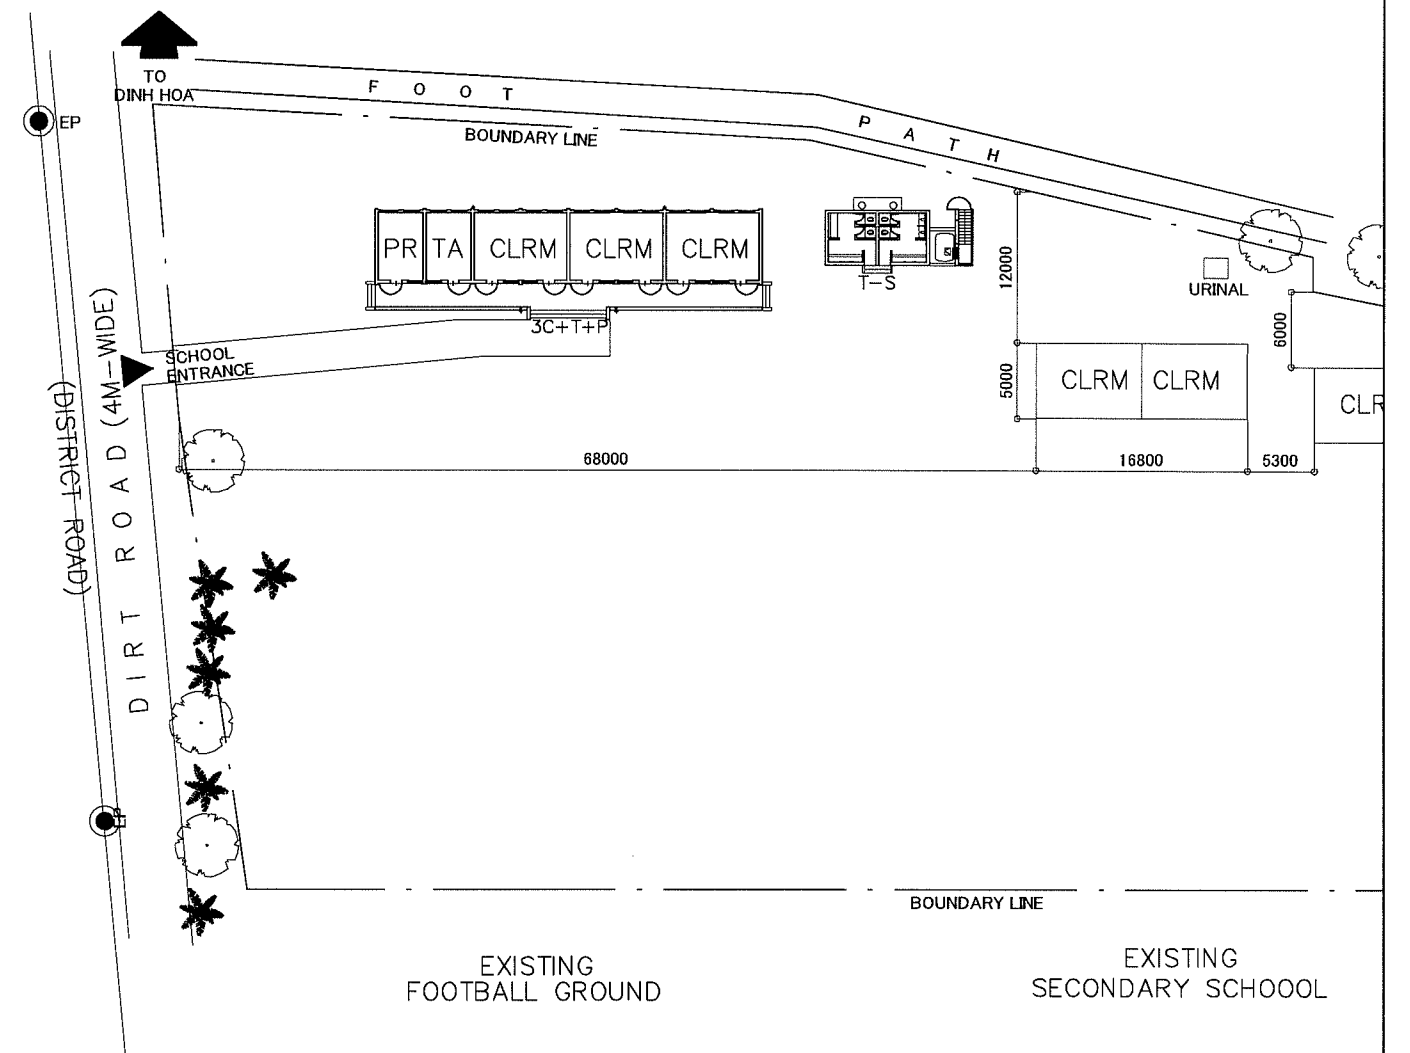

PROPOSED SITE PLAN
SCALE 1:6000

LEGEND:	CLRM Class Room	MTG Meeting Room	GH Guard House	▲ Entrance PUMP
	O Office	TR Teacher's Room	ST Septic Tank	□ EWT
	L Library	WT Water Tank	⊙ W Well	
	K Kitchen	AD Administration Office	⊙ EP Electric Post	
	CONF Conference Room	TH Teacher's House		
	MP Multi Purpose Room	TA Teaching Aid Room		
	PR Principal's Room	T Toilet		
	VPR Vice Principal's Room	S Storage