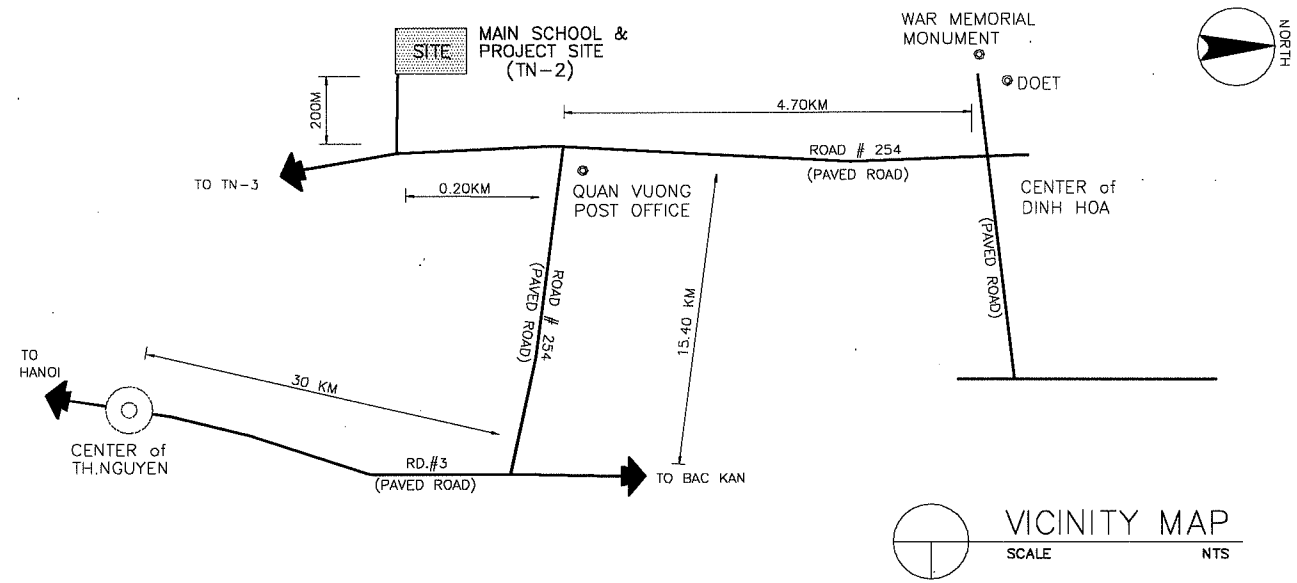

NAME OF SCHOOL	TRUNG HOI PRIMARY SCHOOL		SCHOOL ID	TN-2
DIVISION	THAI NGUYEN	DISTRICT	DINH HOA	DATE OF SURVEY

LEGEND:

CLRM	Class Room	MTG	Meeting Room	GH	Guard House	▲	Entrance
O	Office	TR	Teacher's Room	ST	Septic Tank	⊕	PUMP
L	Library	WT	Water Tank	⊙ W	Well	⊗	EWT
K	Kitchen	AD	Administration Office	⊙ EP	Electric Post		
CONF	Conference Room	TH	Teacher's House				
MP	Multi Purpose Room	TA	Teaching Aid Room				
PR	Principal's Room	T	Toilet				
VPR	Vice Principal's Room	S	Storage