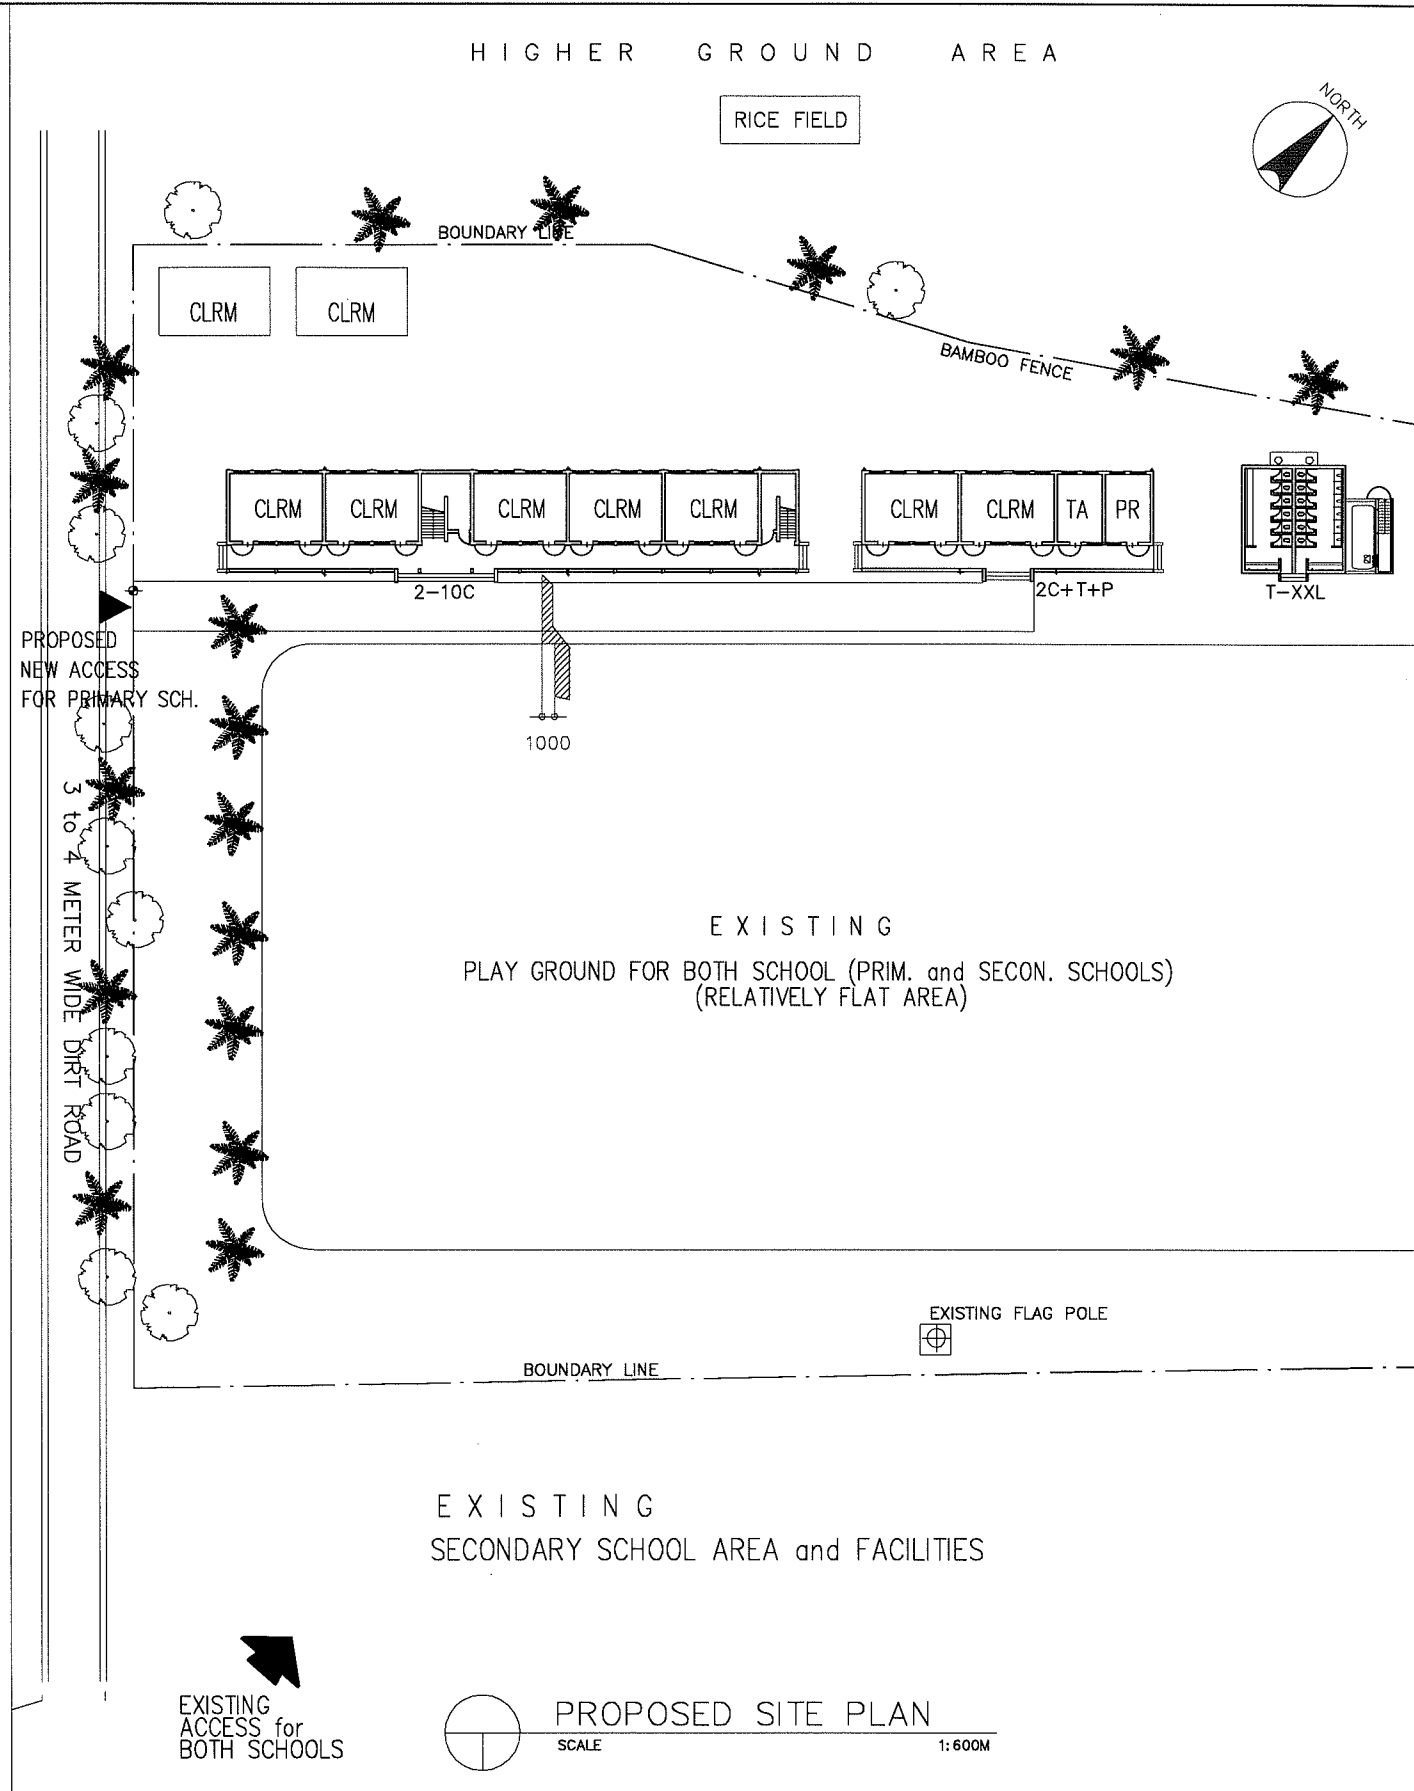

NAME OF SCHOOL	YEN TRACH 1 PRIMARY SCHOOL			SCHOOL ID	TN-11
DIVISION	PROVINCE OF THAI NGUYEN	DISTRICT	PHU LUONG	DATE OF SURVEY	

LEGEND:

CLRM	Class Room	MTG	Meeting Room	GH	Guard House	▲	Entrance PUMP
O	Office	TR	Teacher's Room	ST	Septic Tank	□	EWT
L	Library	WT	Water Tank	⊙ W	Well		
K	Kitchen	AD	Administration Office	● EP	Electric Post		
CONF	Conference Room	TH	Teacher's House				
MP	Multi Purpose Room	TA	Teaching Aid Room				
PR	Principal's Room	T	Toilet				
VPR	Vice Principal's Room	S	Storage				