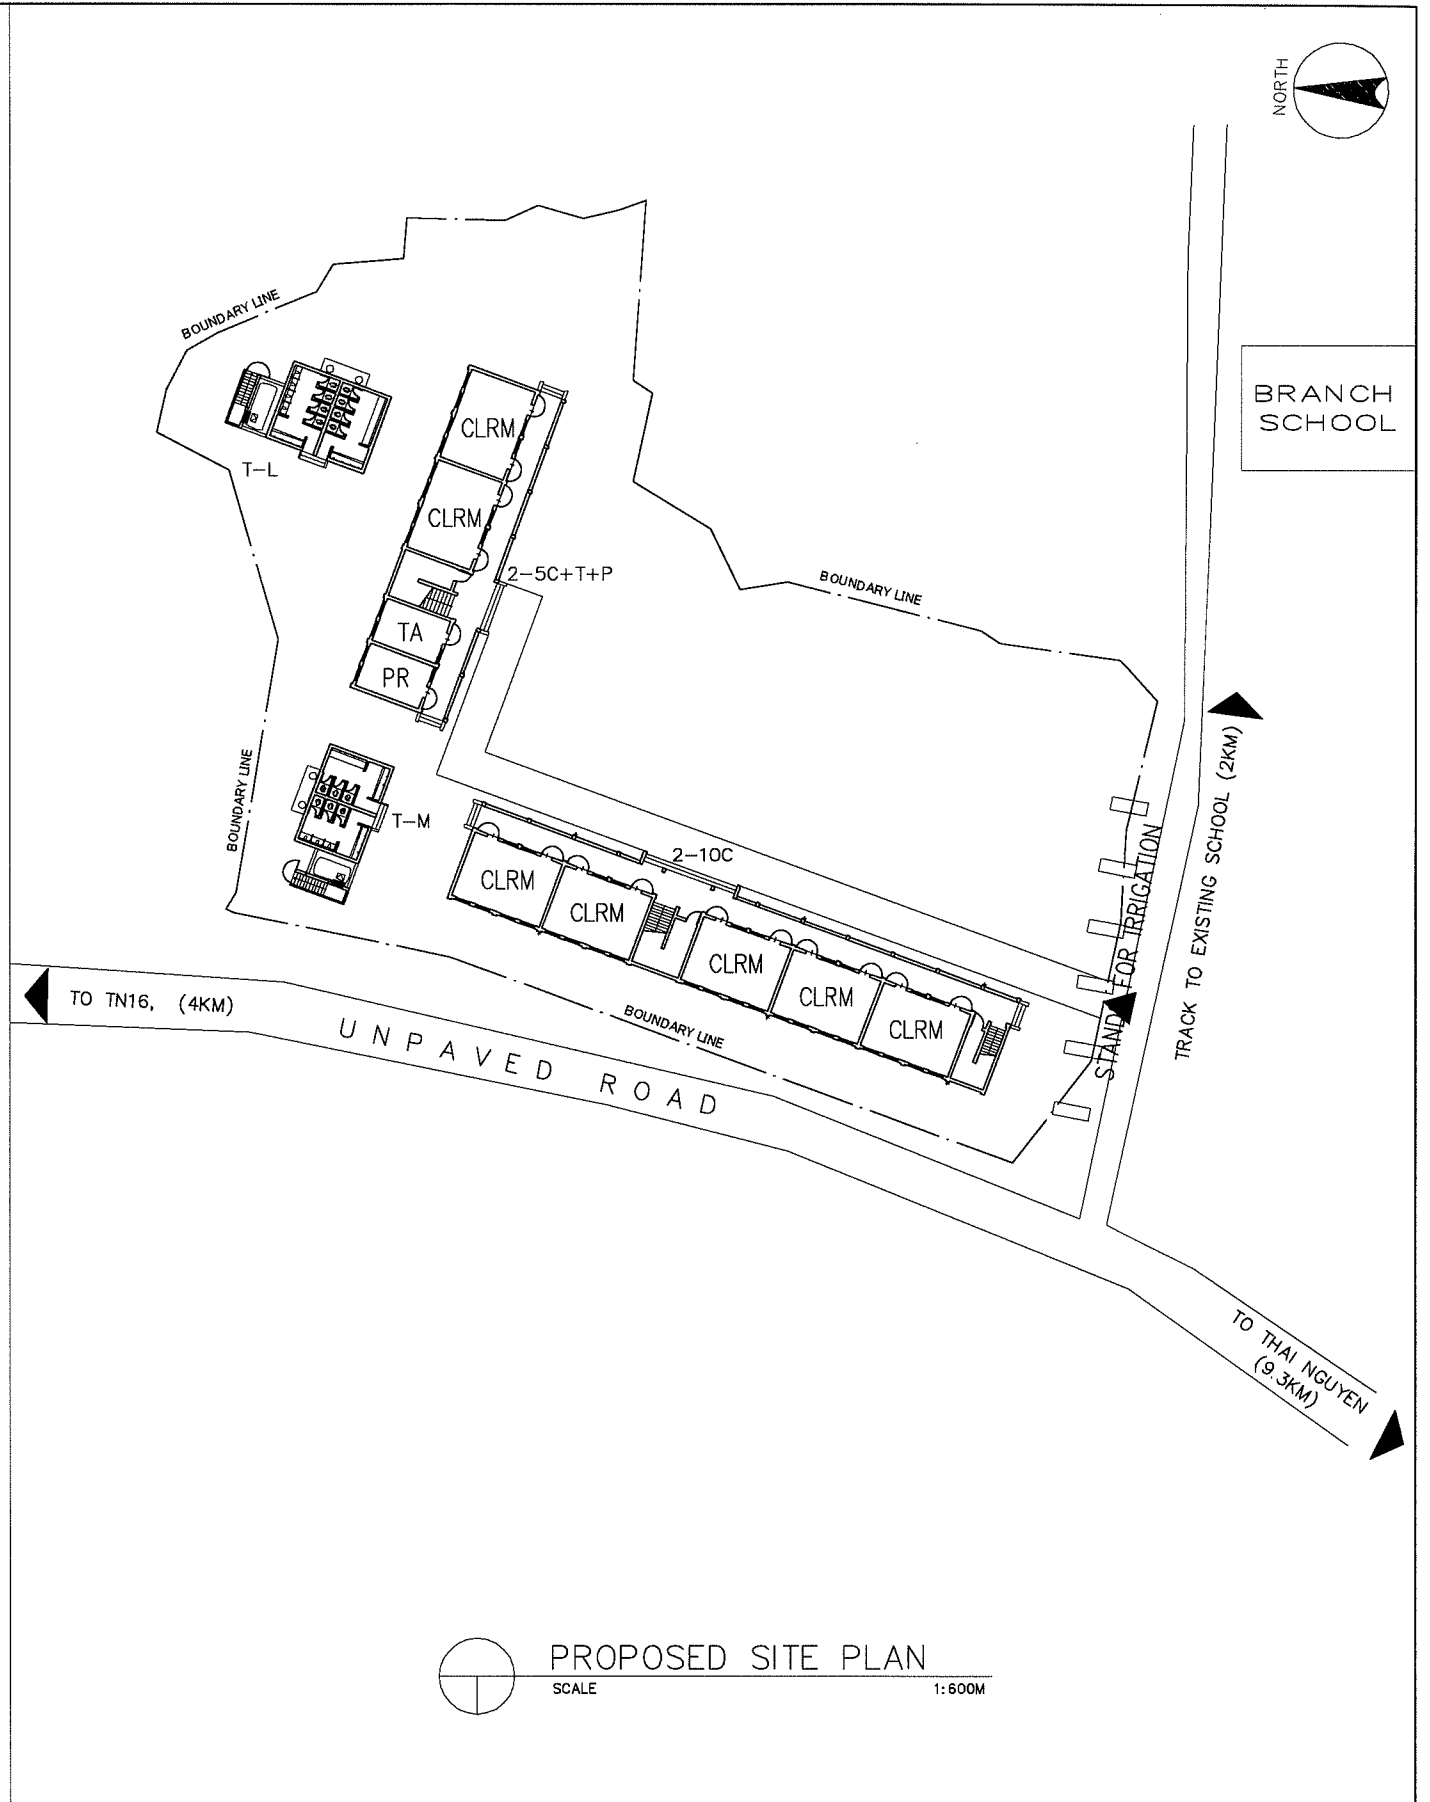

NAME OF SCHOOL	LINH SON PRIMARY SCHOOL		SCHOOL ID	TN-12
DIVISION	THAI NGUYEN	DISTRICT	DONG HY	DATE OF SURVEY

LEGEND:

CLRM	Class Room	MTG	Meeting Room	GH	Guard House	▲	Entrance PUMP
O	Office	TR	Teacher's Room	ST	Septic Tank	⊠	EWT
L	Library	WT	Water Tank	⊙ W	Well		
K	Kitchen	AD	Administration Office	● EP	Electric Post		
CONF	Conference Room	TH	Teacher's House				
MP	Multi Purpose Room	TA	Teaching Aid Room				
PR	Principal's Room	T	Toilet				
VPR	Vice Principal's Room	S	Storage