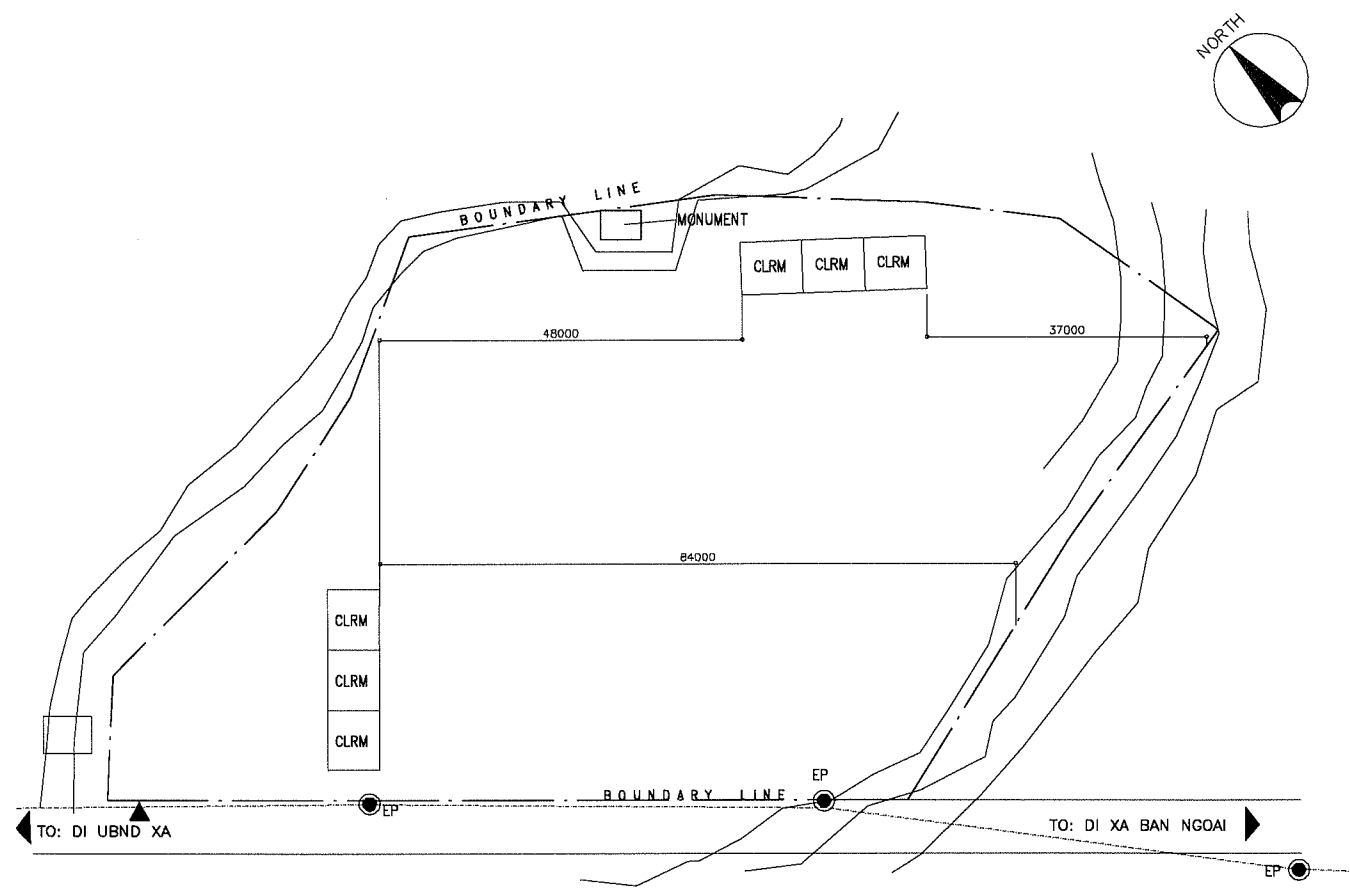

NAME OF SCHOOL	PHU LAC PRIMARY SCHOOL		SCHOOL ID	TN-5
DIVISION	PROVINCE OF THAI NGUYEN	DISTRICT	DAI TU	DATE OF SURVEY

EXISTING SITE DEVELOPMENT PLAN

SCALE 1:1000M