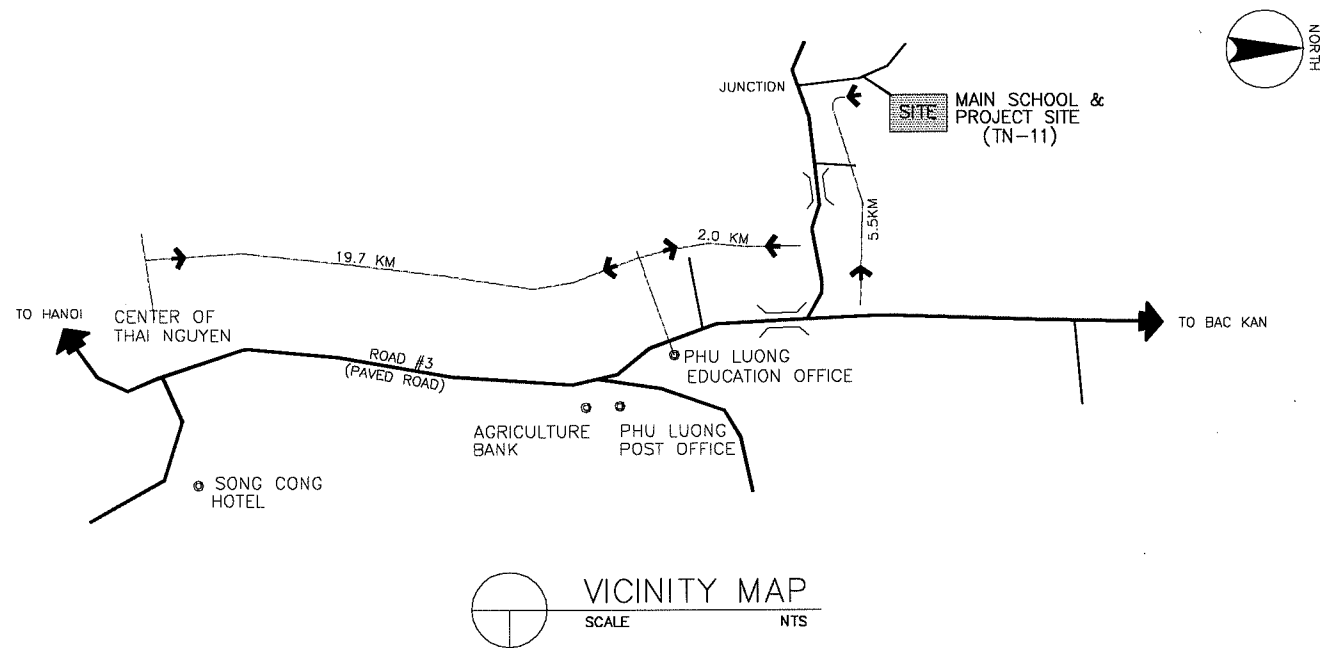

NAME OF SCHOOL	YEN TRACH 1 PRIMARY SCHOOL			SCHOOL ID	TN-11
DIVISION	PROVINCE OF THAI NGUYEN	DISTRICT	PHU LUONG	DATE OF SURVEY	

LEGEND:

CLRM	Class Room	MTG	Meeting Room	GH	Guard House	▲	Entrance PUMP
O	Office	TR	Teacher's Room	ST	Septic Tank	□	EWT
L	Library	WT	Water Tank	⊙ W	Well		
K	Kitchen	AD	Administration Office	● EP	Electric Post		
CONF	Conference Room	TH	Teacher's House				
MP	Multi Purpose Room	TA	Teaching Aid Room				
PR	Principal's Room	T	Toilet				
VPR	Vice Principal's Room	S	Storage