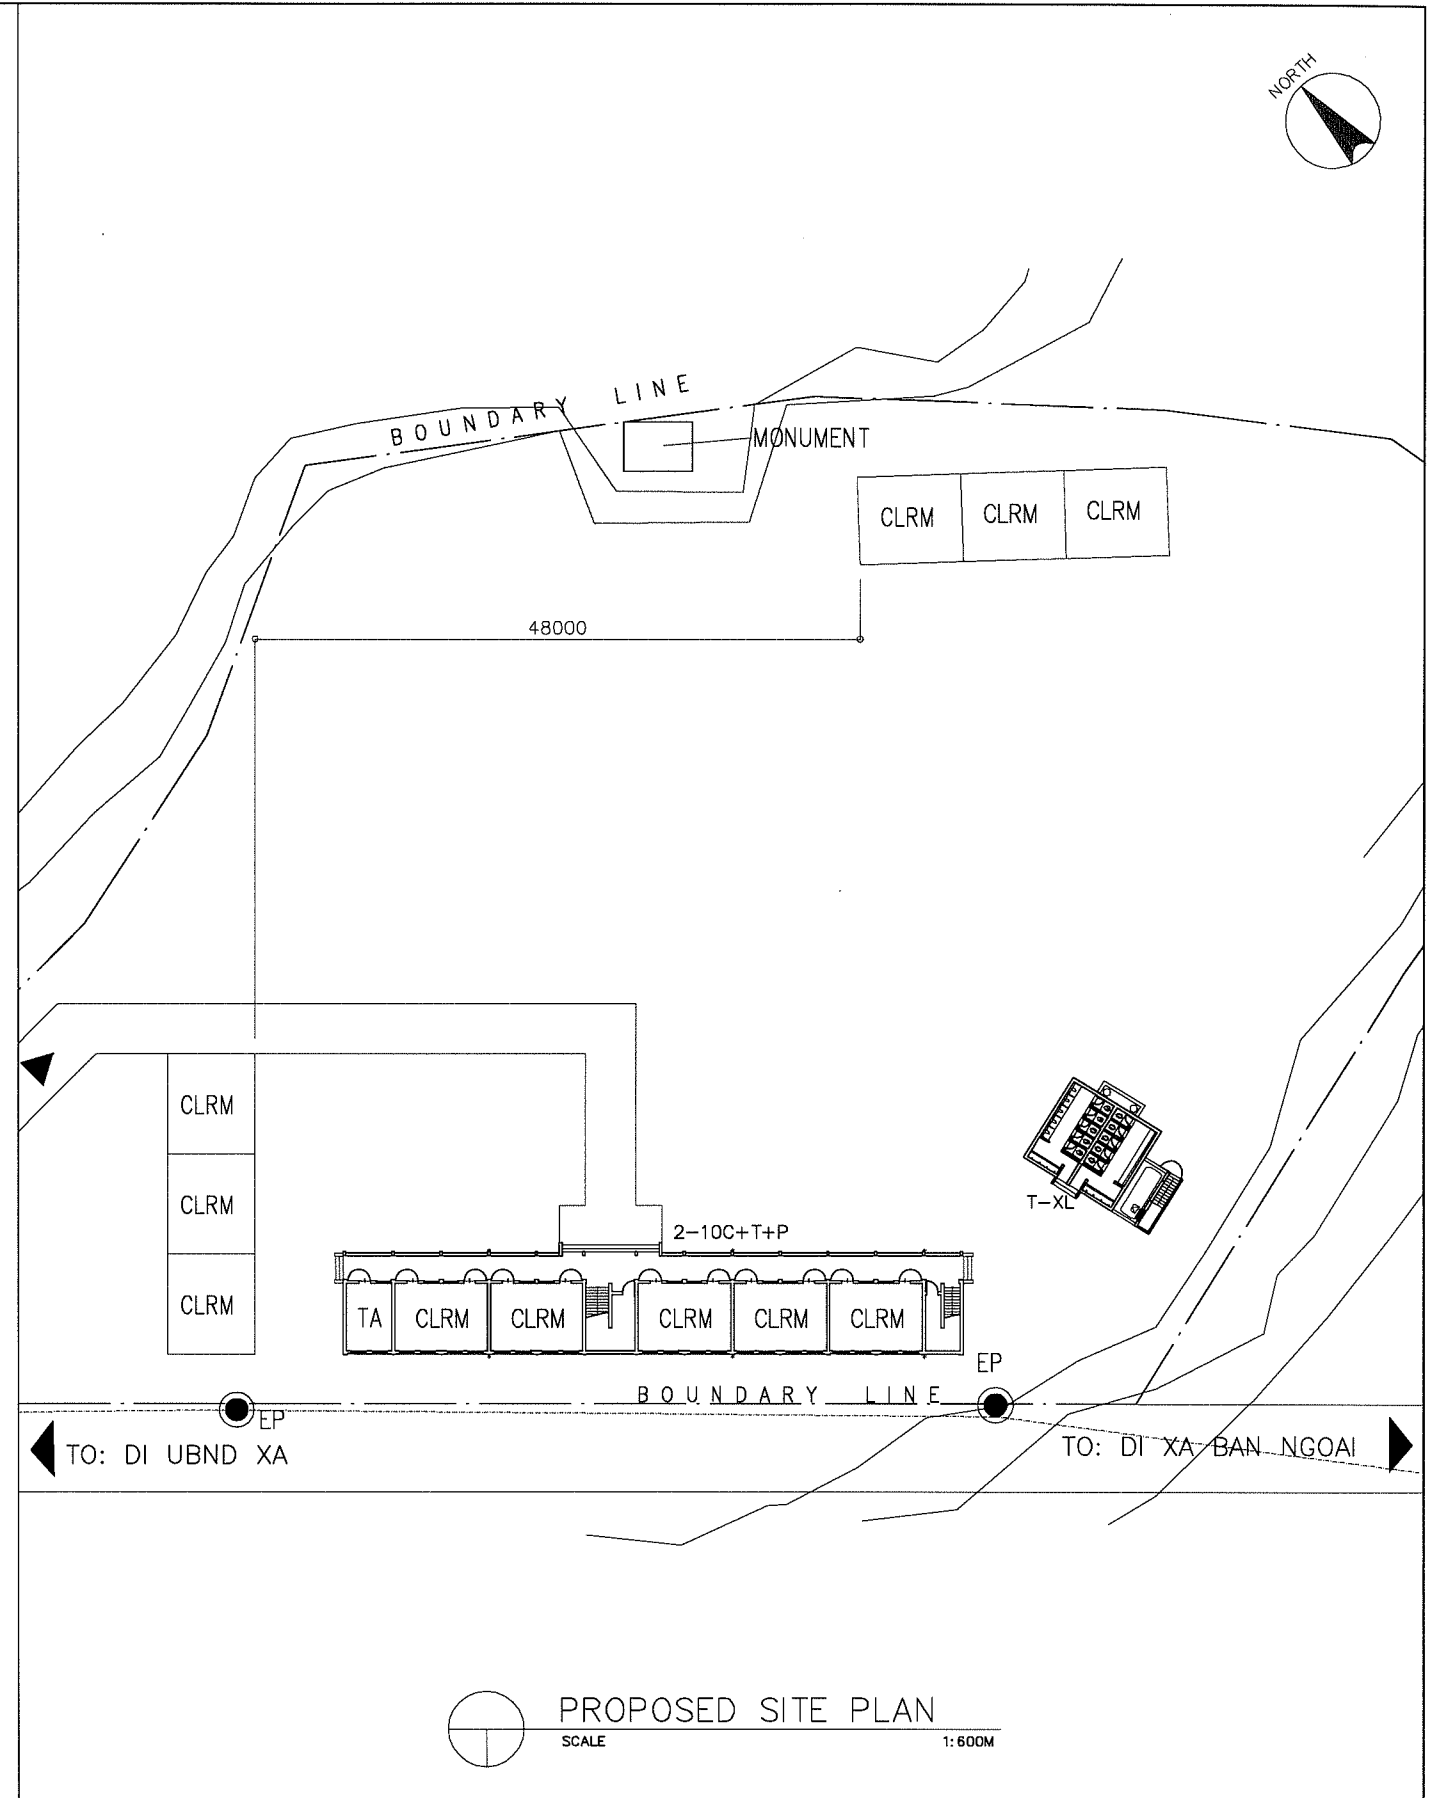

NAME OF SCHOOL	THI TRAN DU MAIN SCHOOL		SCHOOL ID	TN-4
DIVISION	PROVINCE OF THAI NGUYEN	DISTRICT	PHU LUONG	DATE OF SURVEY

LEGEND:

CLRM	Class Room	MTG	Meeting Room	GH	Guard House	▲	Entrance PUMP
O	Office	TR	Teacher's Room	ST	Septic Tank	□	EWT
L	Library	WT	Water Tank	⊙ W	Well		
K	Kitchen	AD	Administration Office	⊙ EP	Electric Post		
CONF	Conference Room	TH	Teacher's House				
MP	Multi Purpose Room	TA	Teaching Aid Room				
PR	Principal's Room	T	Toilet				
VPR	Vice Principal's Room	S	Storage				

NAME OF SCHOOL	PHU LAC PRIMARY SCHOOL		SCHOOL ID	TN-5
DIVISION	PROVINCE OF THAI NGUYEN	DISTRICT	DAI TU	DATE OF SURVEY

EXISTING SITE DEVELOPMENT PLAN

SCALE 1:1000M

LEGEND:

CLRM	Class Room	MTG	Meeting Room	GH	Guard House	▲	Entrance
O	Office	TR	Teacher's Room	ST	Septic Tank	⊞	PUMP
L	Library	WT	Water Tank	⊙ W	Well	⊞	EWT
K	Kitchen	AD	Administration Office	● EP	Electric Post		
CONF	Conference Room	TH	Teacher's House				
MP	Multi Purpose Room	TA	Teaching Aid Room				
PR	Principal's Room	T	Toilet				
VPR	Vice Principal's Room	S	Storage				