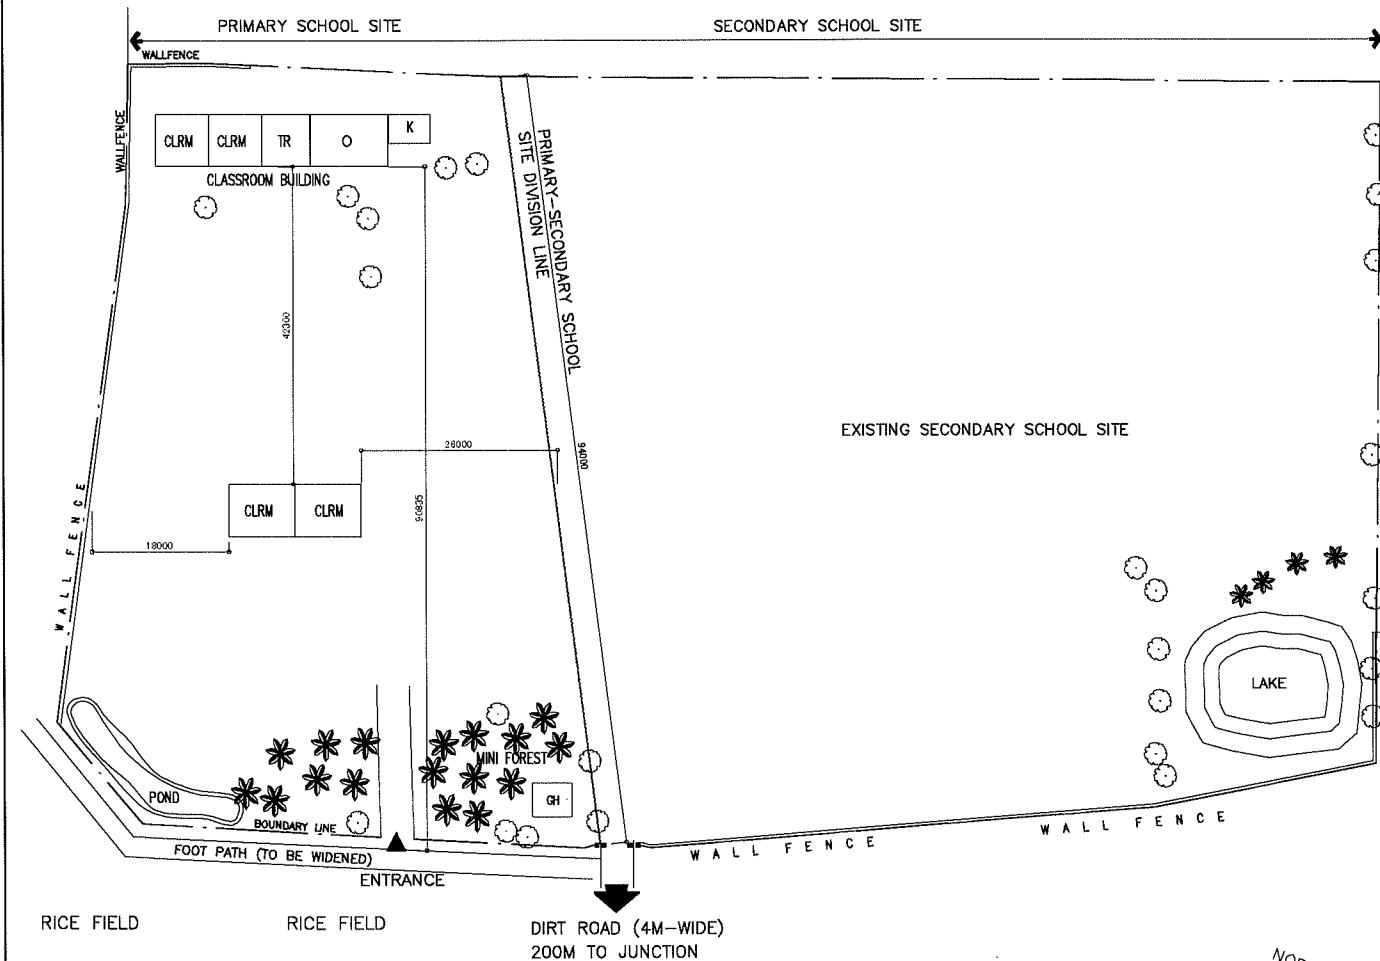

NAME OF SCHOOL	PHU LAC PRIMARY SCHOOL		SCHOOL ID	TN-5
DIVISION	PROVINCE OF THAI NGUYEN	DISTRICT	DAI TU	DATE OF SURVEY

EXISTING SITE DEVELOPMENT PLAN

SCALE 1:1000M

LEGEND:

CLRM	Class Room	MTG	Meeting Room	GH	Guard House	▲	Entrance
O	Office	TR	Teacher's Room	ST	Septic Tank	⊞	PUMP
L	Library	WT	Water Tank	⊙ W	Well	⊞	EWT
K	Kitchen	AD	Administration Office	● EP	Electric Post		
CONF	Conference Room	TH	Teacher's House				
MP	Multi Purpose Room	TA	Teaching Aid Room				
PR	Principal's Room	T	Toilet				
VPR	Vice Principal's Room	S	Storage				

NAME OF SCHOOL	TAN HUONG PRIMARY SCHOOL			SCHOOL ID	TN-6
DIVISION	PROVINCE OF THAI NGUYEN	DISTRICT	PHO YEN	DATE OF SURVEY	

VICINITY MAP  
SCALE NTS

EXISTING SITE DEVELOPMENT PLAN  
SCALE 1:1000M

PROPOSED SITE PLAN  
SCALE 1:600M