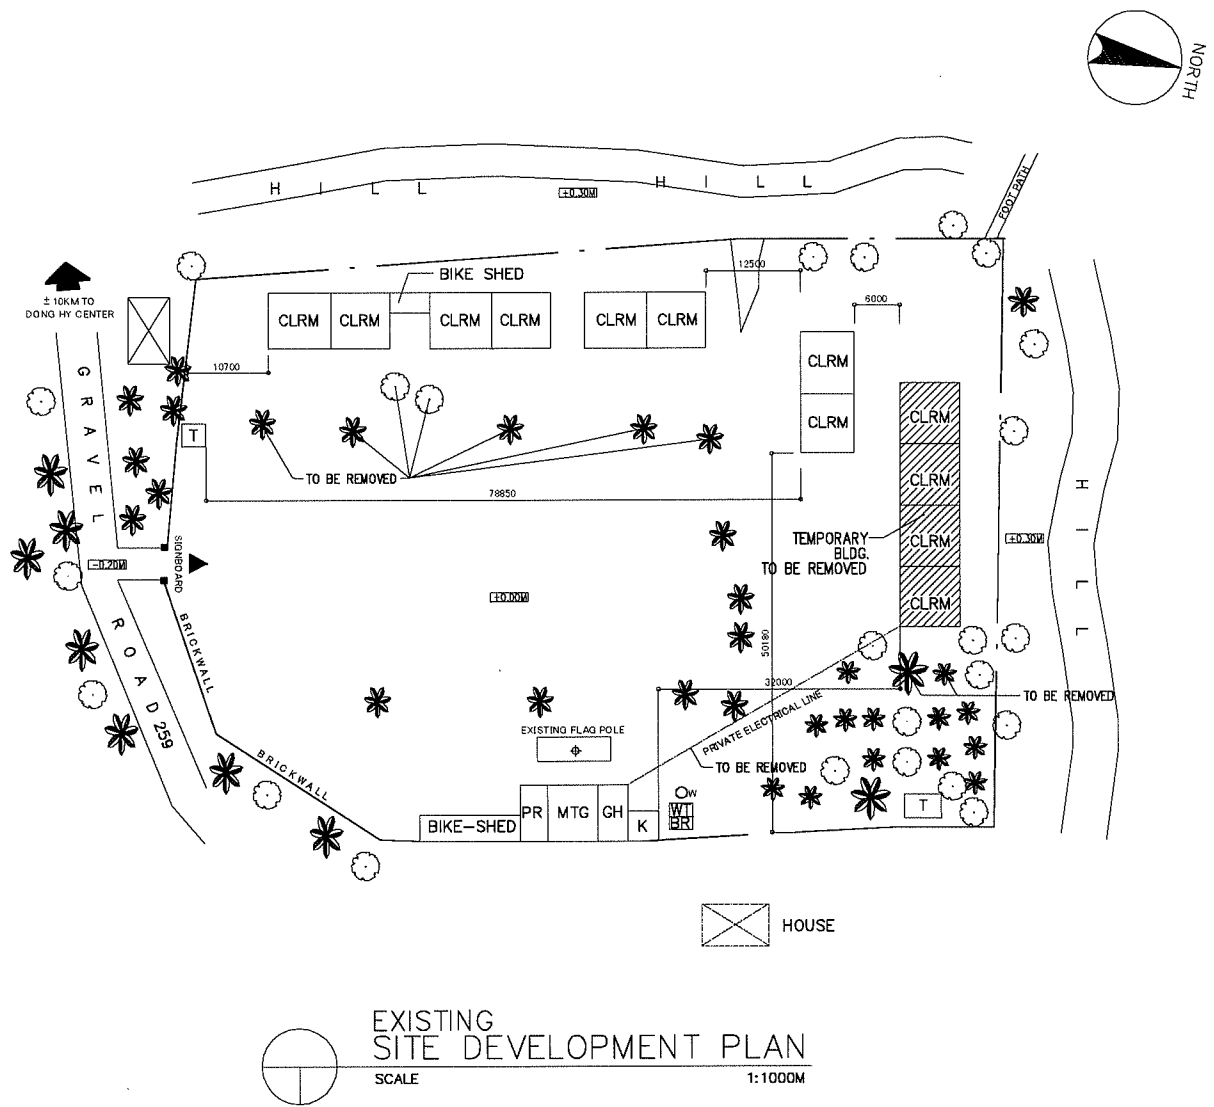

NAME OF SCHOOL	NAM HOA PRIMARY SCHOOL	SCHOOL ID	TN-3
DIVISION	THAI NGUYEN	DISTRICT	DONG HY
		DATE OF SURVEY	

LEGEND:

CLRM	Class Room	MTG	Meeting Room	GH	Guard House	▲	Entrance PUMP
O	Office	TR	Teacher's Room	ST	Septic Tank	□	EWT
L	Library	WT	Water Tank	⊙ W	Well		
K	Kitchen	AD	Administration Office	⊙ EP	Electric Post		
CONF	Conference Room	TH	Teacher's House				
MP	Multi Purpose Room	TA	Teaching Aid Room				
PR	Principal's Room	T	Toilet				
VPR	Vice Principal's Room	S	Storage