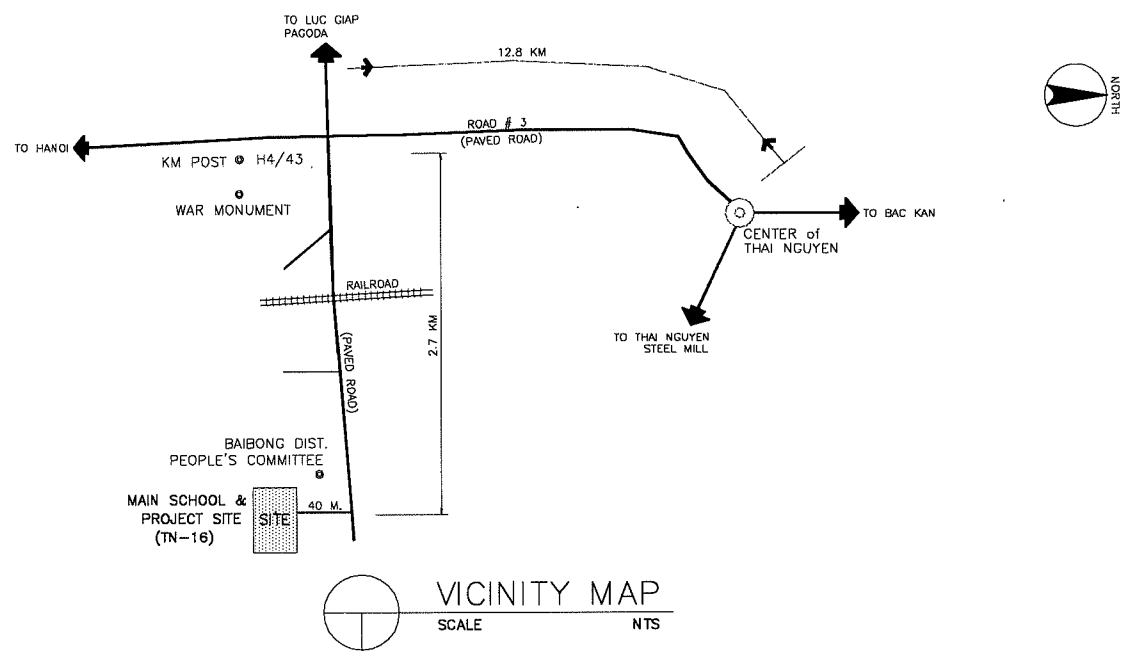

NAME OF SCHOOL	HONG TIEN 1 PRIMARY SCHOOL			SCHOOL ID	TN-16S
DIVISION	PROVINCE OF THAI NGUYEN	DISTRICT	PHO YEN	DATE OF SURVEY	

LEGEND:

CLRM	Class Room	MTG	Meeting Room	GH	Guard House	▲	Entrance PUMP
O	Office	TR	Teacher's Room	ST	Septic Tank	⊕	EWT
L	Library	WT	Water Tank	⊙ W	Well		
K	Kitchen	AD	Administration Office	● EP	Electric Post		
CONF	Conference Room	TH	Teacher's House				
MP	Multi Purpose Room	TA	Teaching Aid Room				
PR	Principal's Room	T	Toilet				
VPR	Vice Principal's Room	S	Storage