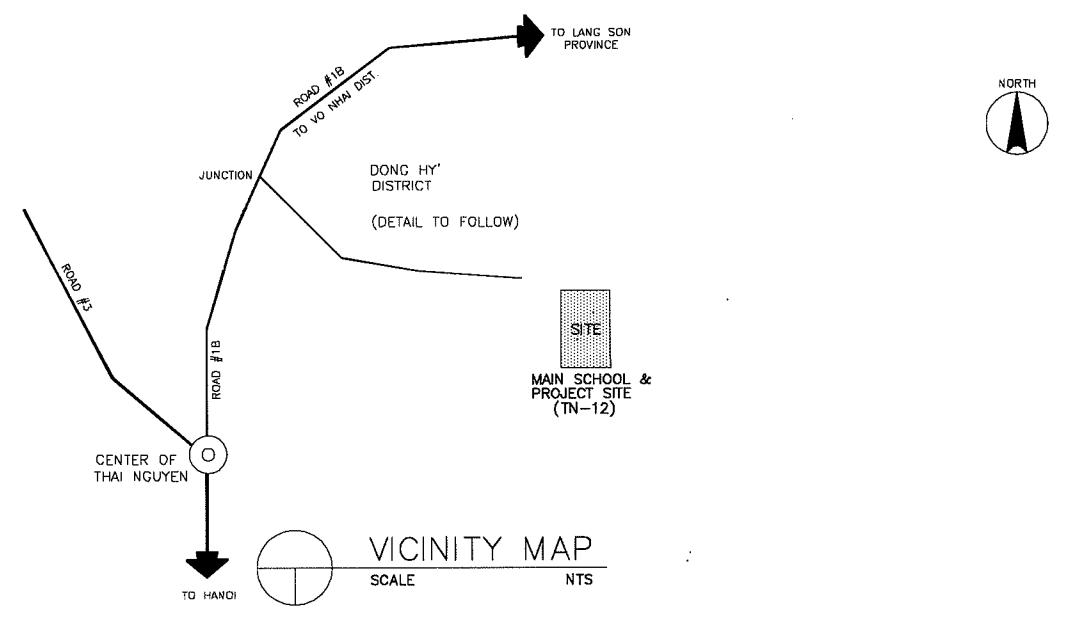

NAME OF SCHOOL	LINH SON PRIMARY SCHOOL		SCHOOL ID	TN-12
DIVISION	THAI NGUYEN	DISTRICT	DONG HY	DATE OF SURVEY

LEGEND:

CLRM	Class Room	MTG	Meeting Room	GH	Guard House	▲	Entrance PUMP
O	Office	TR	Teacher's Room	ST	Septic Tank	⊠	EWT
L	Library	WT	Water Tank	⊙ W	Well		
K	Kitchen	AD	Administration Office	● EP	Electric Post		
CONF	Conference Room	TH	Teacher's House				
MP	Multi Purpose Room	TA	Teaching Aid Room				
PR	Principal's Room	T	Toilet				
VPR	Vice Principal's Room	S	Storage