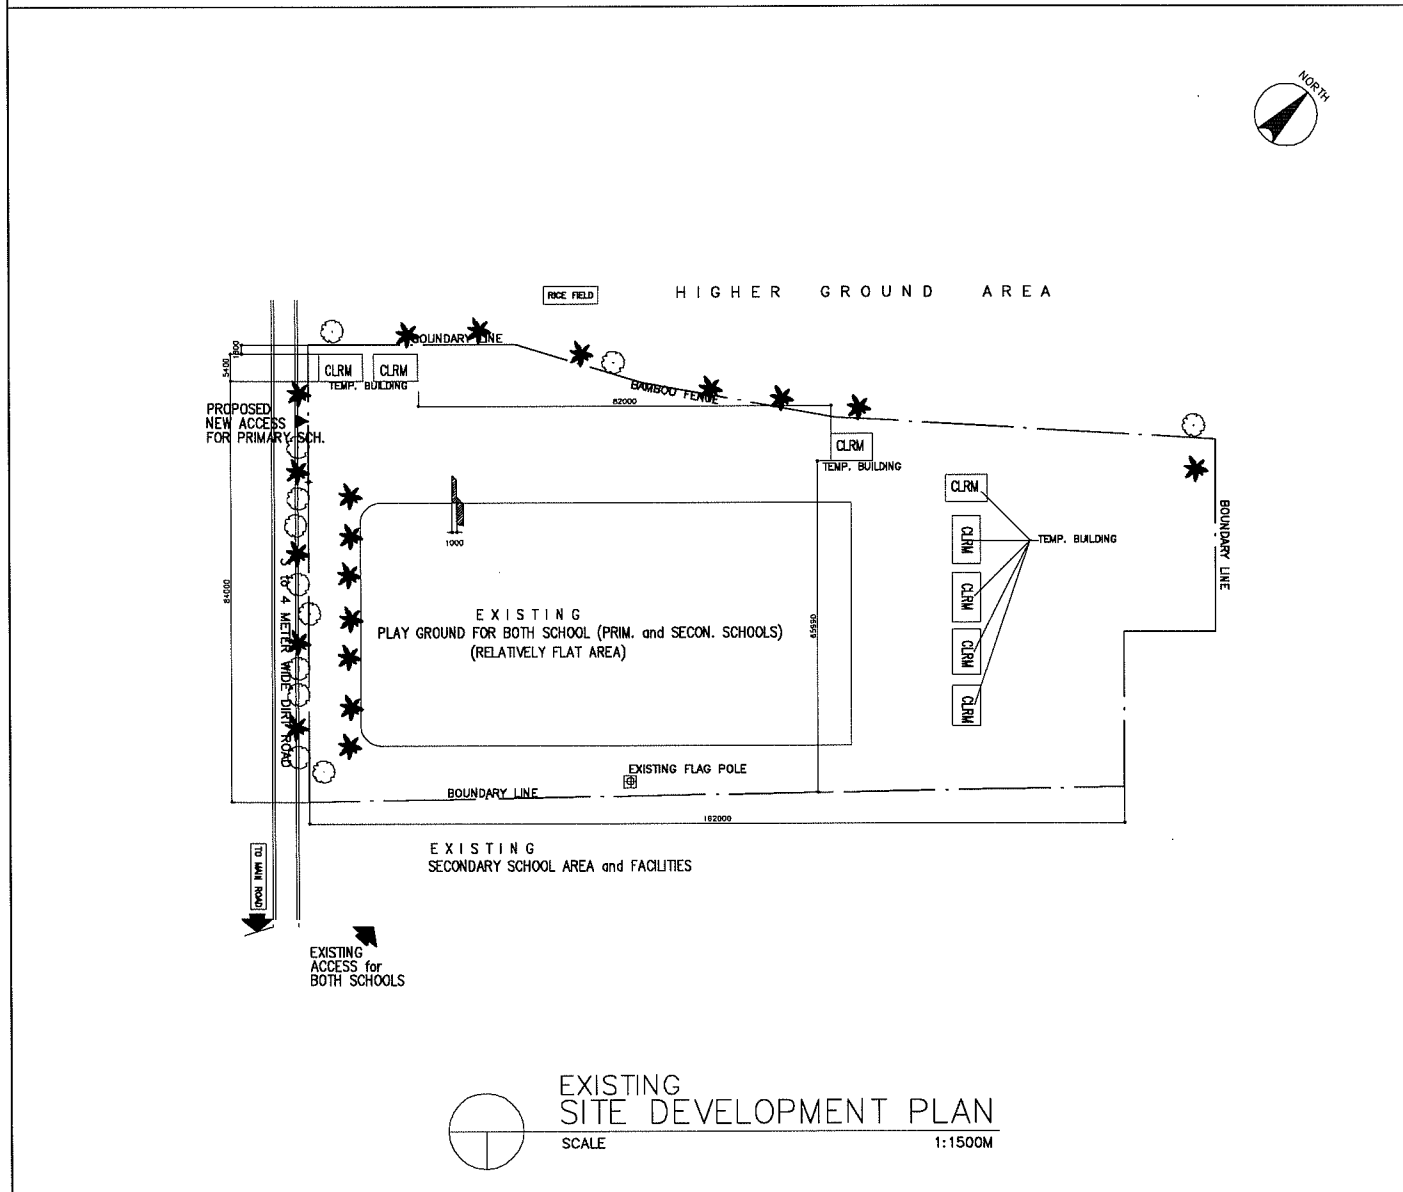

NAME OF SCHOOL	YEN TRACH 1 PRIMARY SCHOOL			SCHOOL ID	TN-11
DIVISION	PROVINCE OF THAI NGUYEN	DISTRICT	PHU LUONG	DATE OF SURVEY	

LEGEND:

CLRM	Class Room	MTG	Meeting Room	GH	Guard House	▲	Entrance PUMP
O	Office	TR	Teacher's Room	ST	Septic Tank	□	EWT
L	Library	WT	Water Tank	⊙ W	Well		
K	Kitchen	AD	Administration Office	● EP	Electric Post		
CONF	Conference Room	TH	Teacher's House				
MP	Multi Purpose Room	TA	Teaching Aid Room				
PR	Principal's Room	T	Toilet				
VPR	Vice Principal's Room	S	Storage				