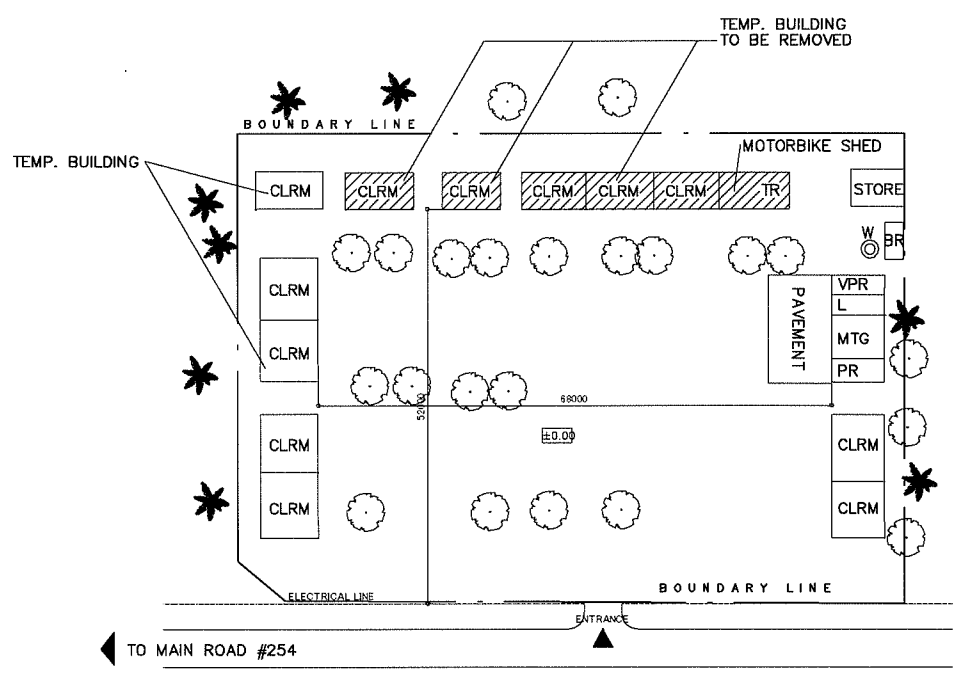

NAME OF SCHOOL	BAO CUONG MAIN SCHOOL			SCHOOL ID	TN-10
DIVISION	PROVINCE OF THAI NGUYEN	DISTRICT	DINH HOA	DATE OF SURVEY	

LEGEND:

CLRM	Class Room	MTG	Meeting Room	GH	Guard House	▲	Entrance
O	Office	TR	Teacher's Room	ST	Septic Tank	⊞	PUMP
L	Library	WT	Water Tank	⊙ W	Well	⊞	EWT
K	Kitchen	AD	Administration Office	⊙ EP	Electric Post		
CONF	Conference Room	TH	Teacher's House				
MP	Multi Purpose Room	TA	Teaching Aid Room				
PR	Principal's Room	T	Toilet				
VPR	Vice Principal's Room	S	Storage