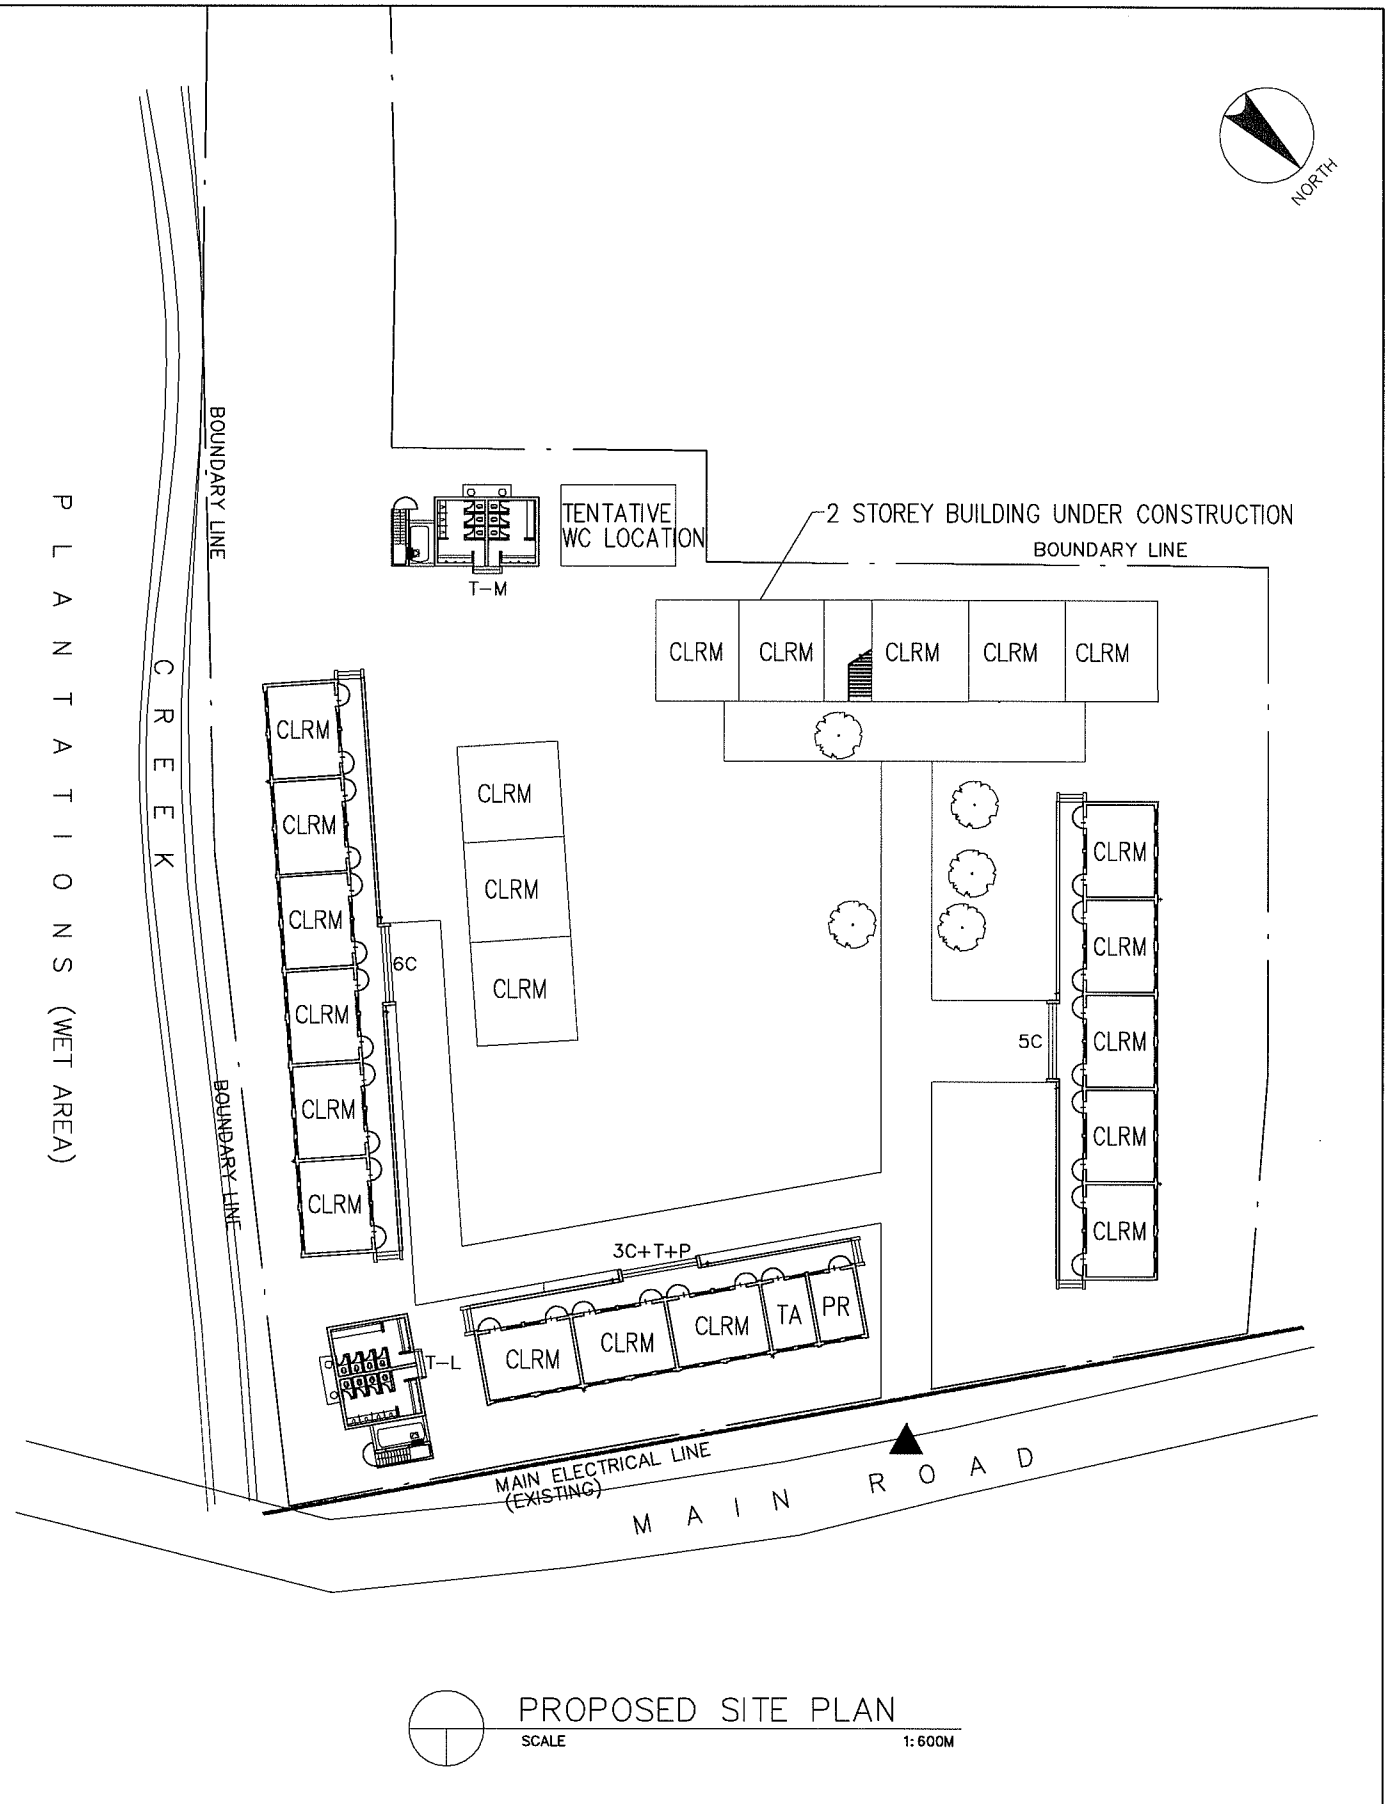

NAME OF SCHOOL	DOI CAN PRIMARY SCHOOL		SCHOOL ID	TN-9
DIVISION	PROVINCE OF THAI NGUYEN	DISTRICT	THAI NGUYEN	DATE OF SURVEY

LEGEND:

CLRM	Class Room	MTG	Meeting Room	GH	Guard House	▲	Entrance
O	Office	TR	Teacher's Room	ST	Septic Tank	⊞	PUMP
L	Library	WT	Water Tank	⊙ W	Well	⊞	EWT
K	Kitchen	AD	Administration Office	⊙ EP	Electric Post		
CONF	Conference Room	TH	Teacher's House				
MP	Multi Purpose Room	TA	Teaching Aid Room				
PR	Principal's Room	T	Toilet				
VPR	Vice Principal's Room	S	Storage