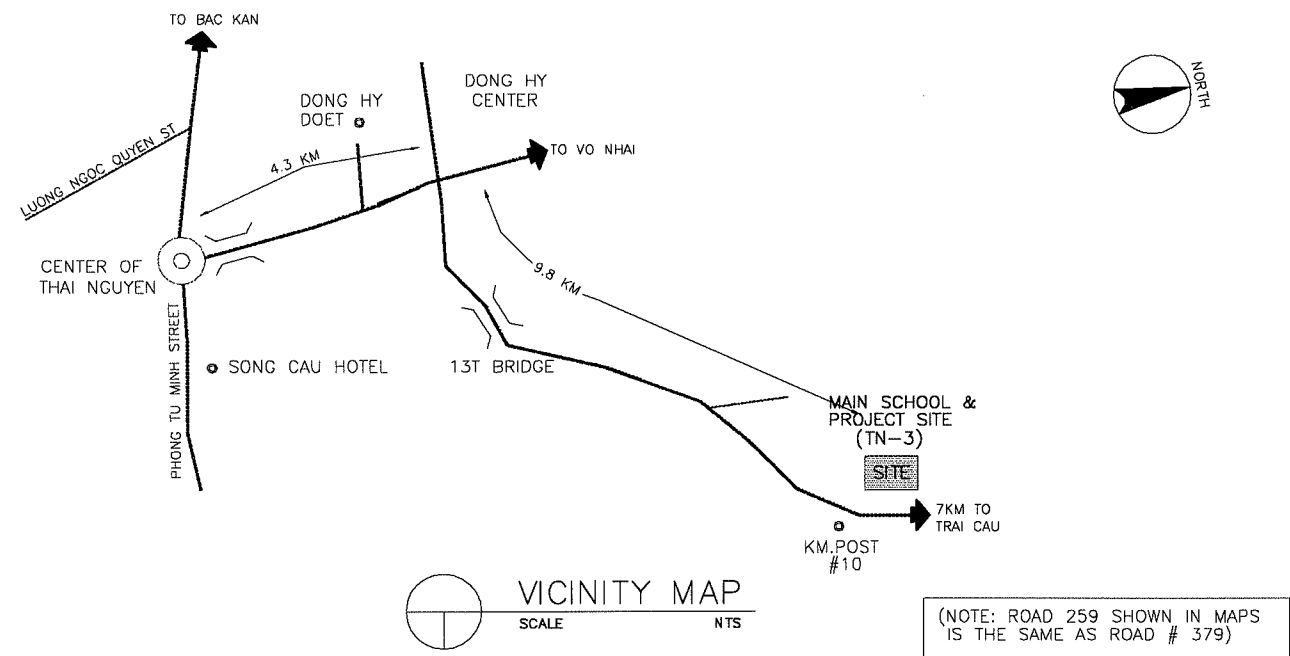

NAME OF SCHOOL	NAM HOA PRIMARY SCHOOL	SCHOOL ID	TN-3
DIVISION	THAI NGUYEN	DISTRICT	DONG HY
		DATE OF SURVEY	

LEGEND:

CLRM	Class Room	MTG	Meeting Room	GH	Guard House	▲	Entrance PUMP
O	Office	TR	Teacher's Room	ST	Septic Tank	□	EWT
L	Library	WT	Water Tank	⊙ W	Well		
K	Kitchen	AD	Administration Office	⊙ EP	Electric Post		
CONF	Conference Room	TH	Teacher's House				
MP	Multi Purpose Room	TA	Teaching Aid Room				
PR	Principal's Room	T	Toilet				
VPR	Vice Principal's Room	S	Storage