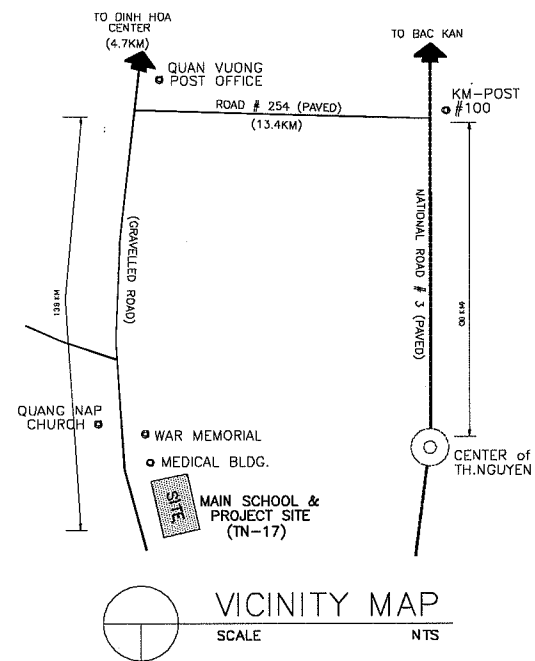

NAME OF SCHOOL	BINH THANH PRIMARY SCHOOL		SCHOOL ID	TN-17
DIVISION	PROVINCE OF THAI NGUYEN	DISTRICT	DINH HOA	DATE OF SURVEY

EXISTING SITE DEVELOPMENT PLAN
SCALE 1:10000