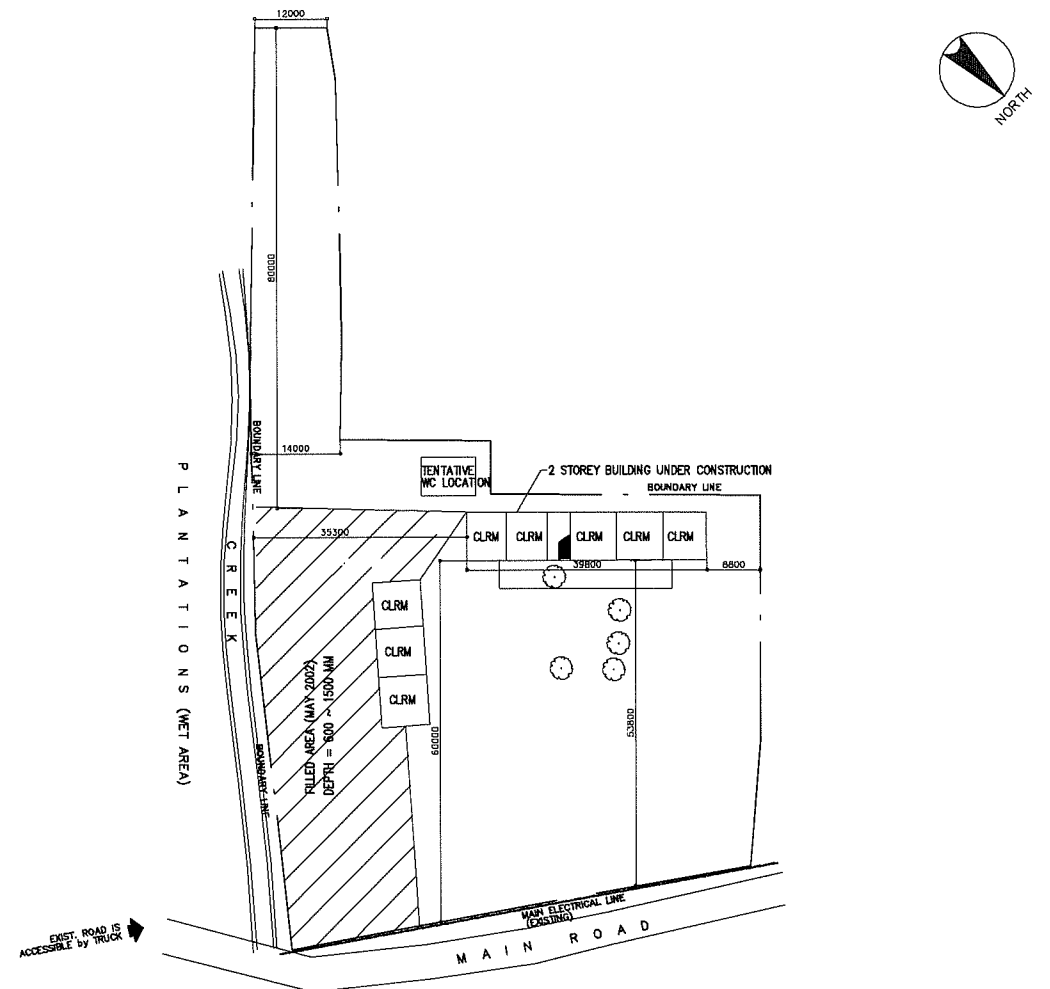

NAME OF SCHOOL	DOI CAN PRIMARY SCHOOL		SCHOOL ID	TN-9
DIVISION	PROVINCE OF THAI NGUYEN	DISTRICT	THAI NGUYEN	DATE OF SURVEY

LEGEND:

CLRM	Class Room	MTG	Meeting Room	GH	Guard House	▲	Entrance
O	Office	TR	Teacher's Room	ST	Septic Tank	⊞	PUMP
L	Library	WT	Water Tank	⊙ W	Well	⊞	EWT
K	Kitchen	AD	Administration Office	⊙ EP	Electric Post		
CONF	Conference Room	TH	Teacher's House				
MP	Multi Purpose Room	TA	Teaching Aid Room				
PR	Principal's Room	T	Toilet				
VPR	Vice Principal's Room	S	Storage