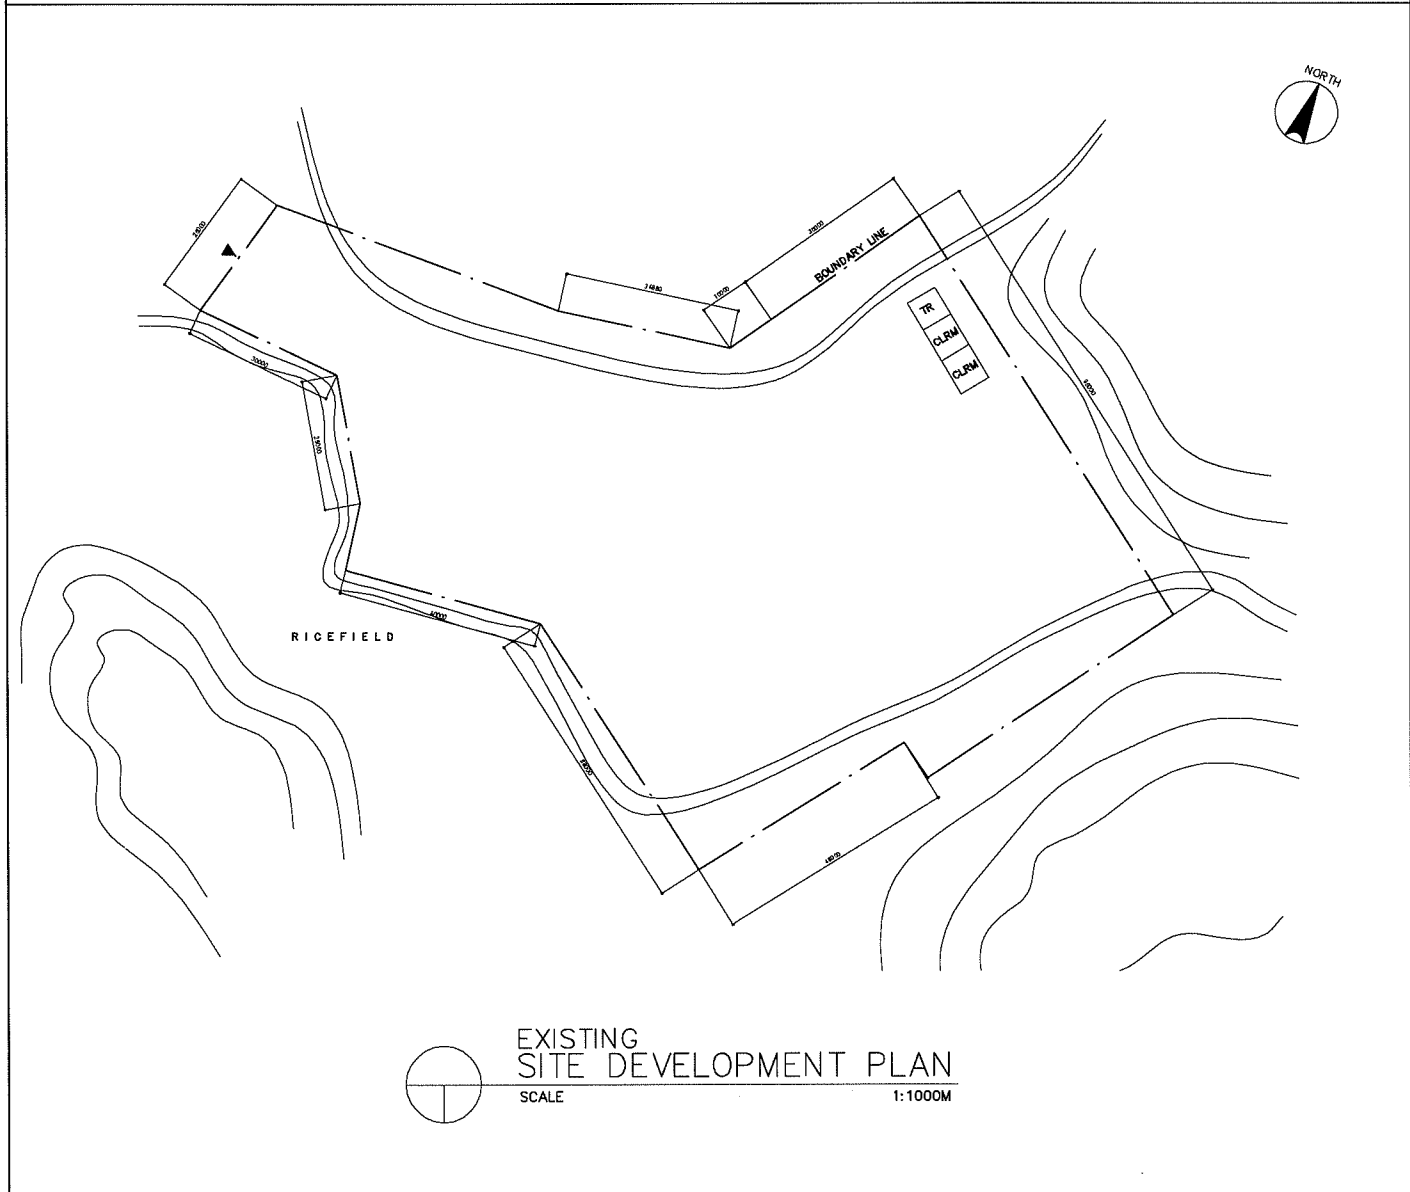

NAME OF SCHOOL	BA XUYEN PRIMARY SCHOOL		SCHOOL ID	TN-8
DIVISION	PROVINCE OF THAI NGUYEN	DISTRICT	PHU LUONG	DATE OF SURVEY

LEGEND:

CLRM	Class Room	MTG	Meeting Room	GH	Guard House	▲	Entrance
O	Office	TR	Teacher's Room	ST	Septic Tank	⊕	PUMP
L	Library	WT	Water Tank	⊙ W	Well	⊗	EWT
K	Kitchen	AD	Administration Office	⊙ EP	Electric Post		
CONF	Conference Room	TH	Teacher's House				
MP	Multi Purpose Room	TA	Teaching Aid Room				
PR	Principal's Room	T	Toilet				
VPR	Vice Principal's Room	S	Storage