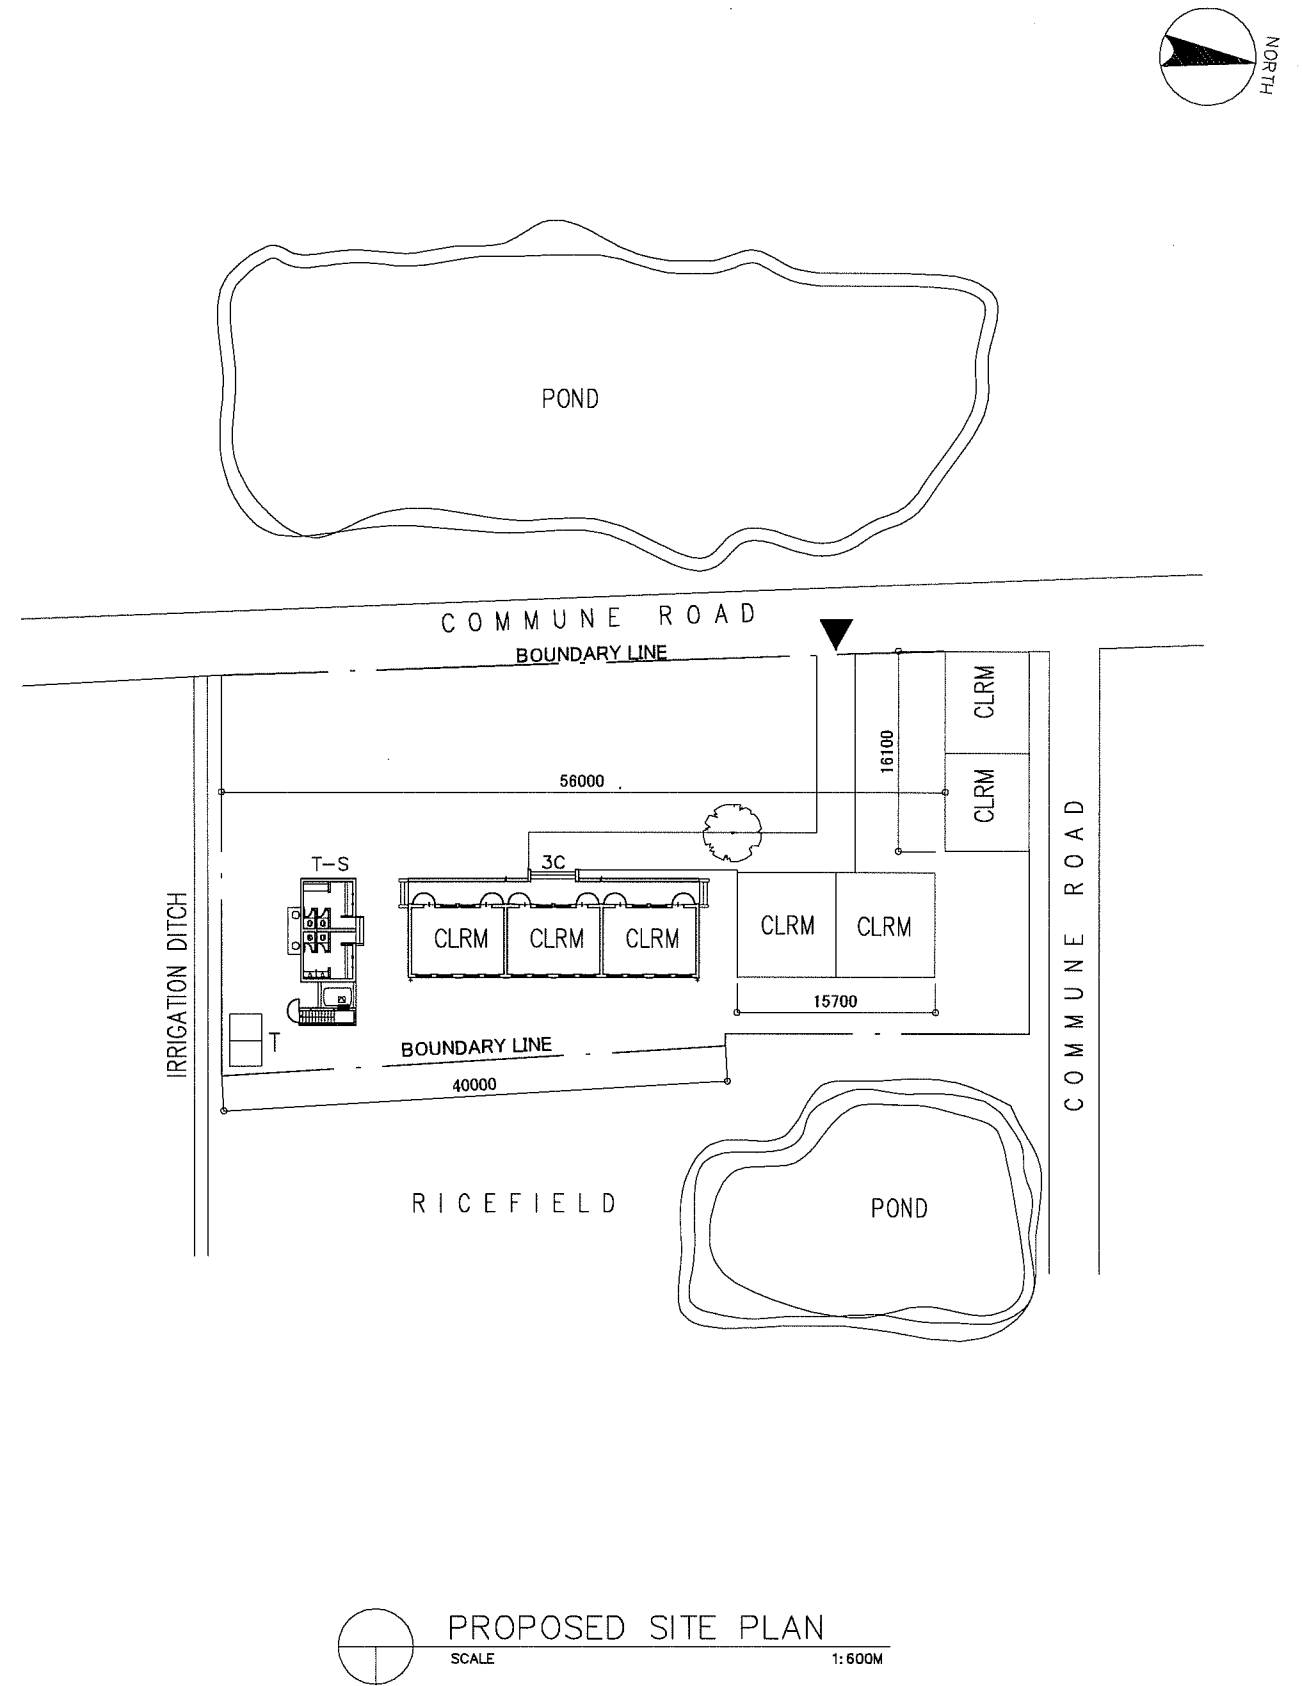

NAME OF SCHOOL	HONG TIEN 1 PRIMARY SCHOOL			SCHOOL ID	TN-16S
DIVISION	PROVINCE OF THAI NGUYEN	DISTRICT	PHO YEN	DATE OF SURVEY	

LEGEND:

CLRM	Class Room	MTG	Meeting Room	GH	Guard House	▲	Entrance PUMP
O	Office	TR	Teacher's Room	ST	Septic Tank	⊕	EWT
L	Library	WT	Water Tank	⊙ W	Well		
K	Kitchen	AD	Administration Office	● EP	Electric Post		
CONF	Conference Room	TH	Teacher's House				
MP	Multi Purpose Room	TA	Teaching Aid Room				
PR	Principal's Room	T	Toilet				
VPR	Vice Principal's Room	S	Storage