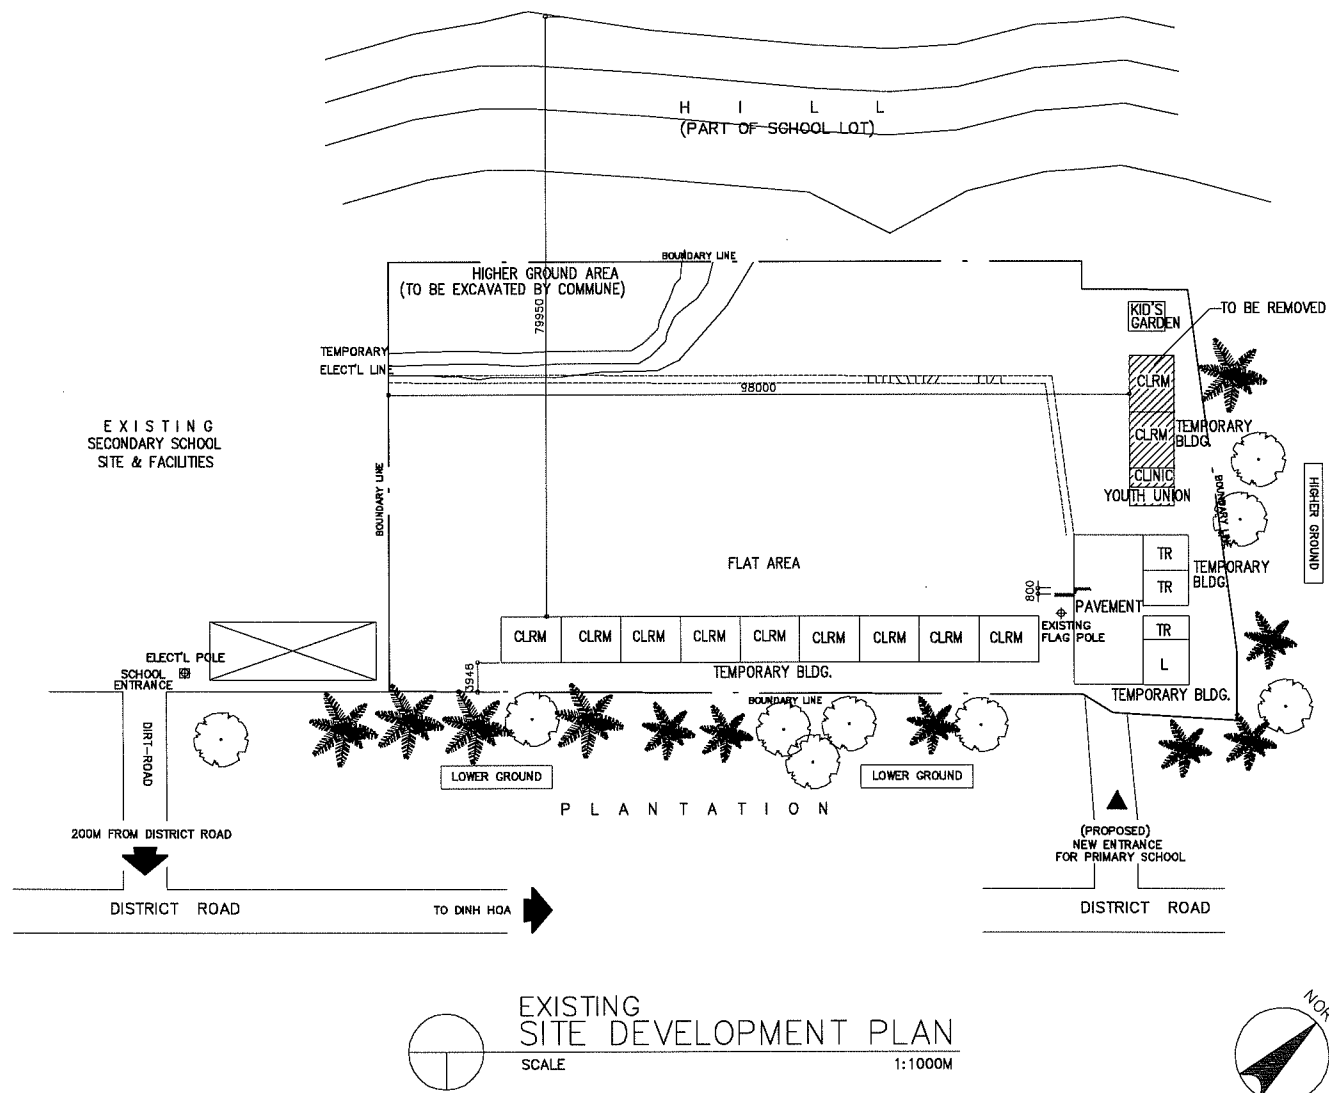

NAME OF SCHOOL	TRUNG HOI PRIMARY SCHOOL		SCHOOL ID	TN-2
DIVISION	THAI NGUYEN	DISTRICT	DINH HOA	DATE OF SURVEY

LEGEND:

CLRM	Class Room	MTG	Meeting Room	GH	Guard House	▲	Entrance
O	Office	TR	Teacher's Room	ST	Septic Tank	⊕	PUMP
L	Library	WT	Water Tank	⊙ W	Well	⊗	EWT
K	Kitchen	AD	Administration Office	⊙ EP	Electric Post		
CONF	Conference Room	TH	Teacher's House				
MP	Multi Purpose Room	TA	Teaching Aid Room				
PR	Principal's Room	T	Toilet				
VPR	Vice Principal's Room	S	Storage				