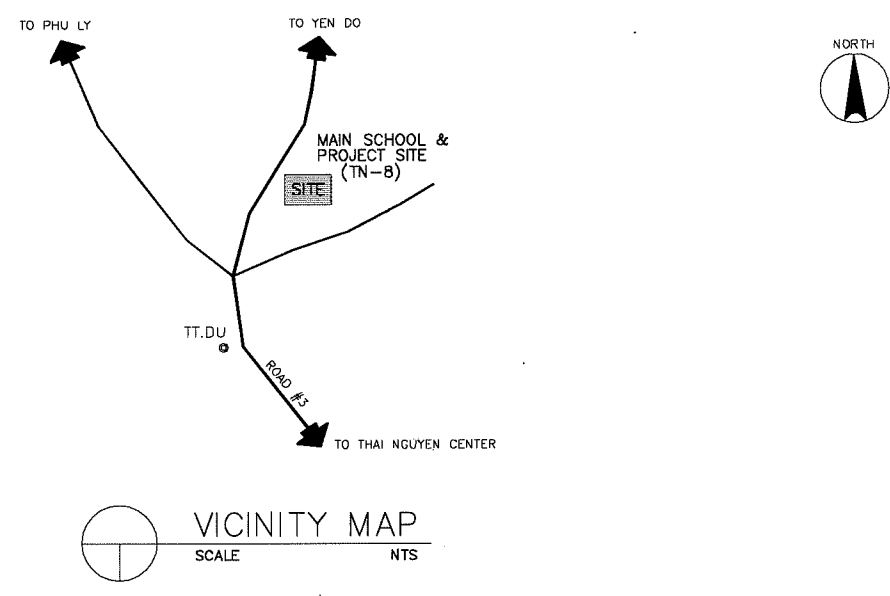

NAME OF SCHOOL	BA XUYEN PRIMARY SCHOOL		SCHOOL ID	TN-8
DIVISION	PROVINCE OF THAI NGUYEN	DISTRICT	PHU LUONG	DATE OF SURVEY

LEGEND:

CLRM	Class Room	MTG	Meeting Room	GH	Guard House	▲	Entrance
O	Office	TR	Teacher's Room	ST	Septic Tank	⊕	PUMP
L	Library	WT	Water Tank	⊙ W	Well	⊗	EWT
K	Kitchen	AD	Administration Office	⊙ EP	Electric Post		
CONF	Conference Room	TH	Teacher's House				
MP	Multi Purpose Room	TA	Teaching Aid Room				
PR	Principal's Room	T	Toilet				
VPR	Vice Principal's Room	S	Storage