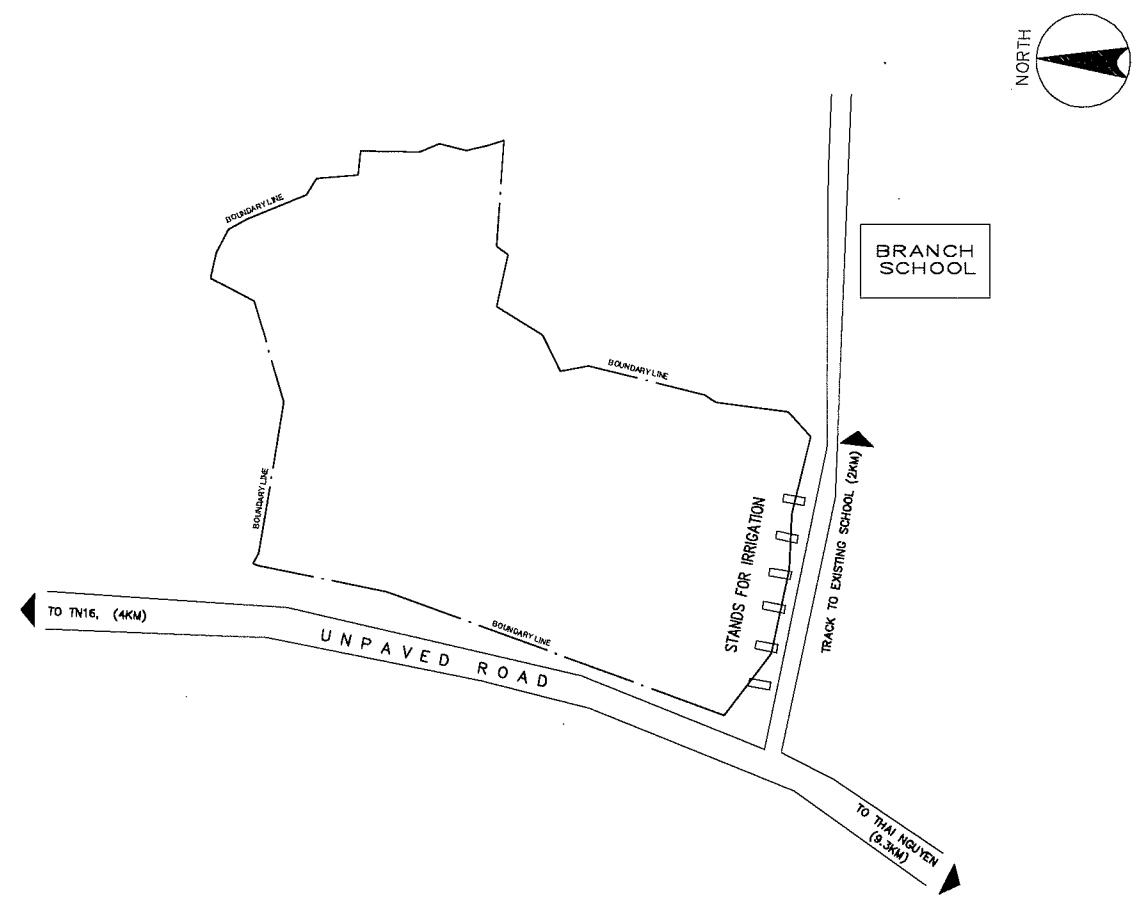

NAME OF SCHOOL	LINH SON PRIMARY SCHOOL		SCHOOL ID	TN-12
DIVISION	THAI NGUYEN	DISTRICT	DONG HY	DATE OF SURVEY

LEGEND:

CLRM	Class Room	MTG	Meeting Room	GH	Guard House	▲	Entrance PUMP
O	Office	TR	Teacher's Room	ST	Septic Tank	⊠	EWT
L	Library	WT	Water Tank	⊙ W	Well		
K	Kitchen	AD	Administration Office	● EP	Electric Post		
CONF	Conference Room	TH	Teacher's House				
MP	Multi Purpose Room	TA	Teaching Aid Room				
PR	Principal's Room	T	Toilet				
VPR	Vice Principal's Room	S	Storage