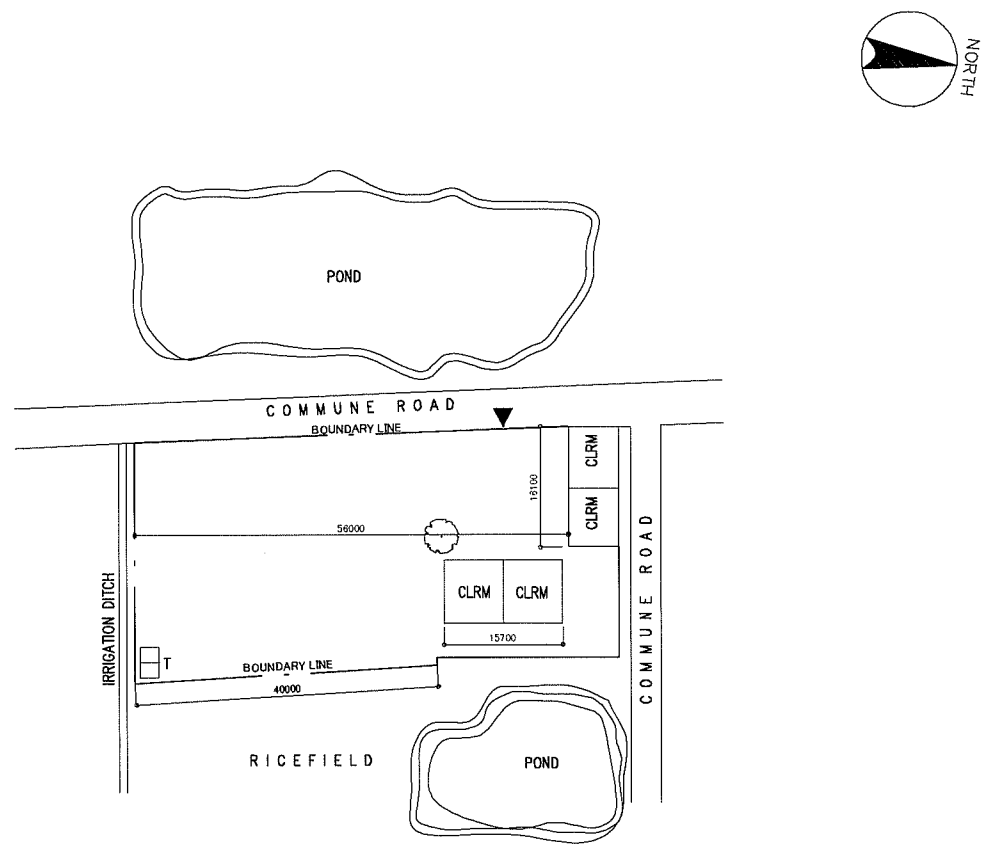

NAME OF SCHOOL	HONG TIEN 1 PRIMARY SCHOOL			SCHOOL ID	TN-16S
DIVISION	PROVINCE OF THAI NGUYEN	DISTRICT	PHO YEN	DATE OF SURVEY	

LEGEND:

CLRM	Class Room	MTG	Meeting Room	GH	Guard House	▲	Entrance PUMP
O	Office	TR	Teacher's Room	ST	Septic Tank	⊕	EWT
L	Library	WT	Water Tank	⊙ W	Well		
K	Kitchen	AD	Administration Office	● EP	Electric Post		
CONF	Conference Room	TH	Teacher's House				
MP	Multi Purpose Room	TA	Teaching Aid Room				
PR	Principal's Room	T	Toilet				
VPR	Vice Principal's Room	S	Storage