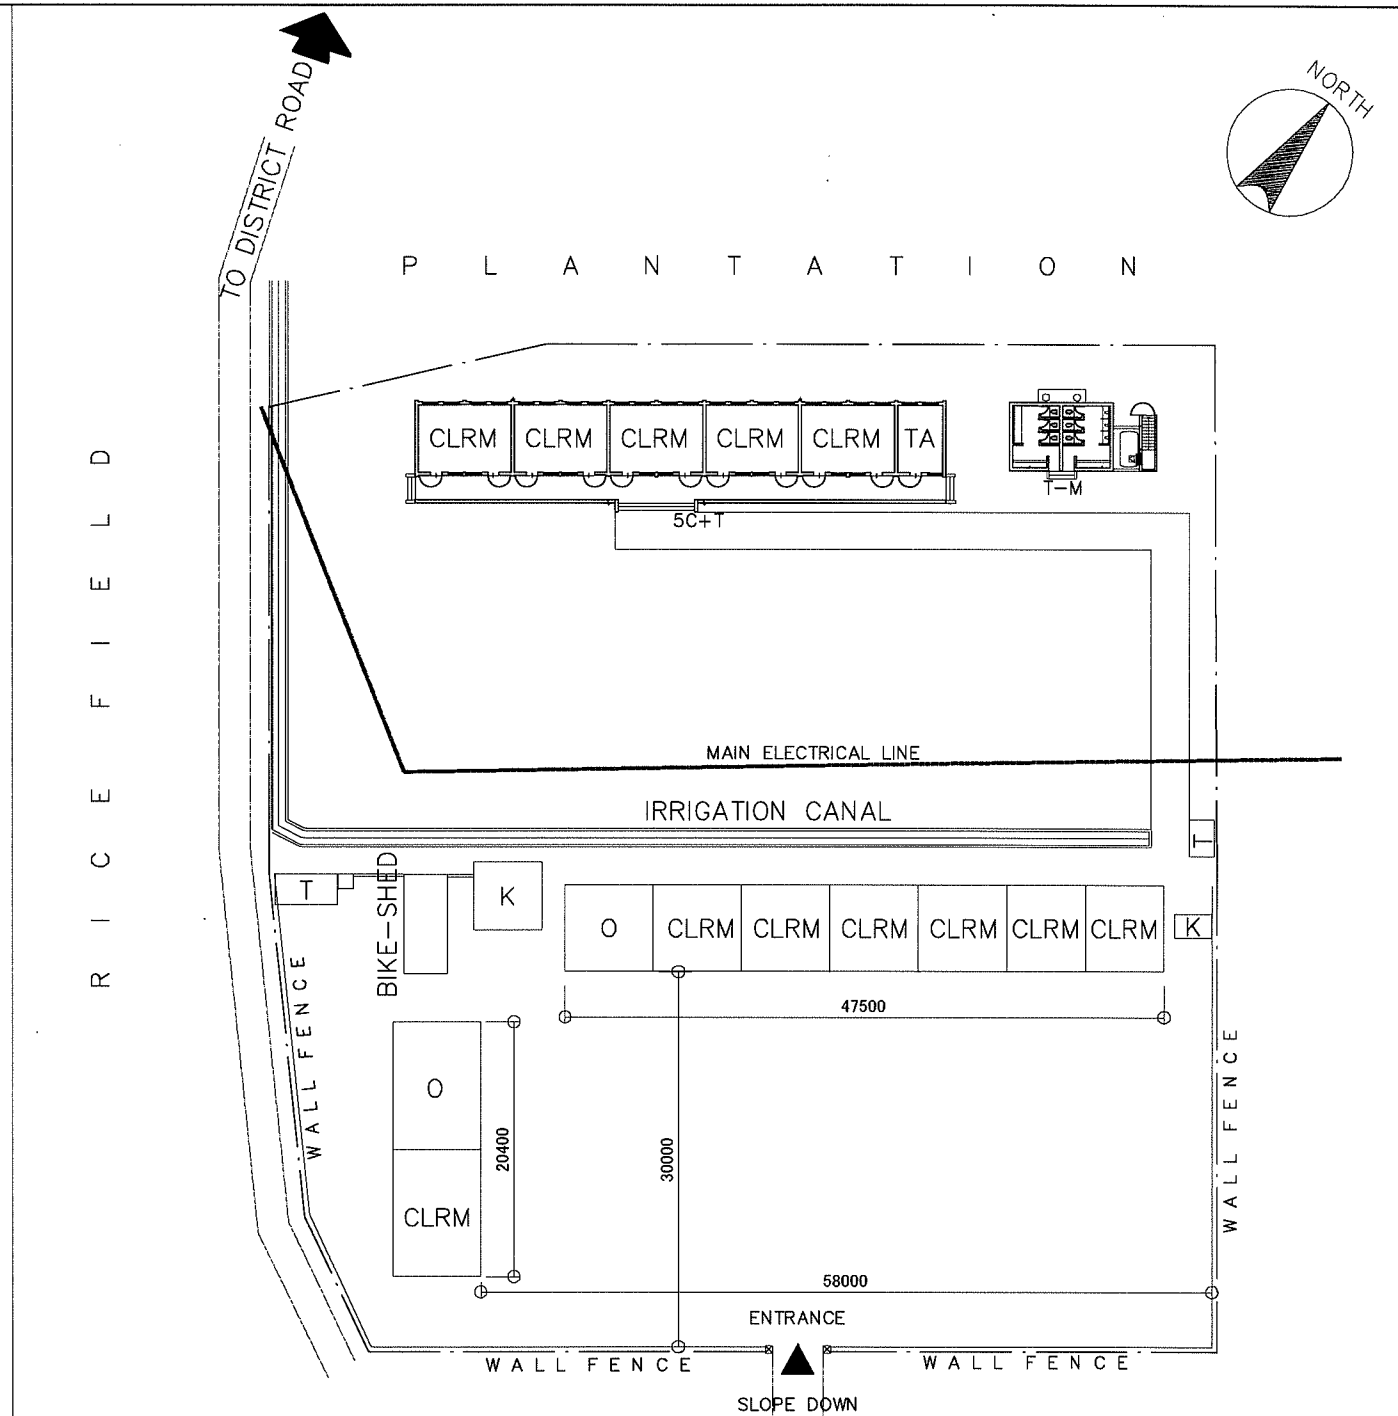

NAME OF SCHOOL	TAN PHU PRIMARY SCHOOL			SCHOOL ID	TN-14
DIVISION	PROVINCE OF THAI NGUYEN	DISTRICT	PHO YEN	DATE OF SURVEY	

LEGEND:	CLRM Class Room	MTG Meeting Room	GH Guard House	▲ Entrance PUMP
	O Office	TR Teacher's Room	ST Septic Tank	⊞ EWT
	L Library	WT Water Tank	⊙ W Well	
	K Kitchen	AD Administration Office	⊙ EP Electric Post	
	CONF Conference Room	TH Teacher's House		
	MP Multi Purpose Room	TA Teaching Aid Room		
	PR Principal's Room	T Toilet		
	VPR Vice Principal's Room	S Storage