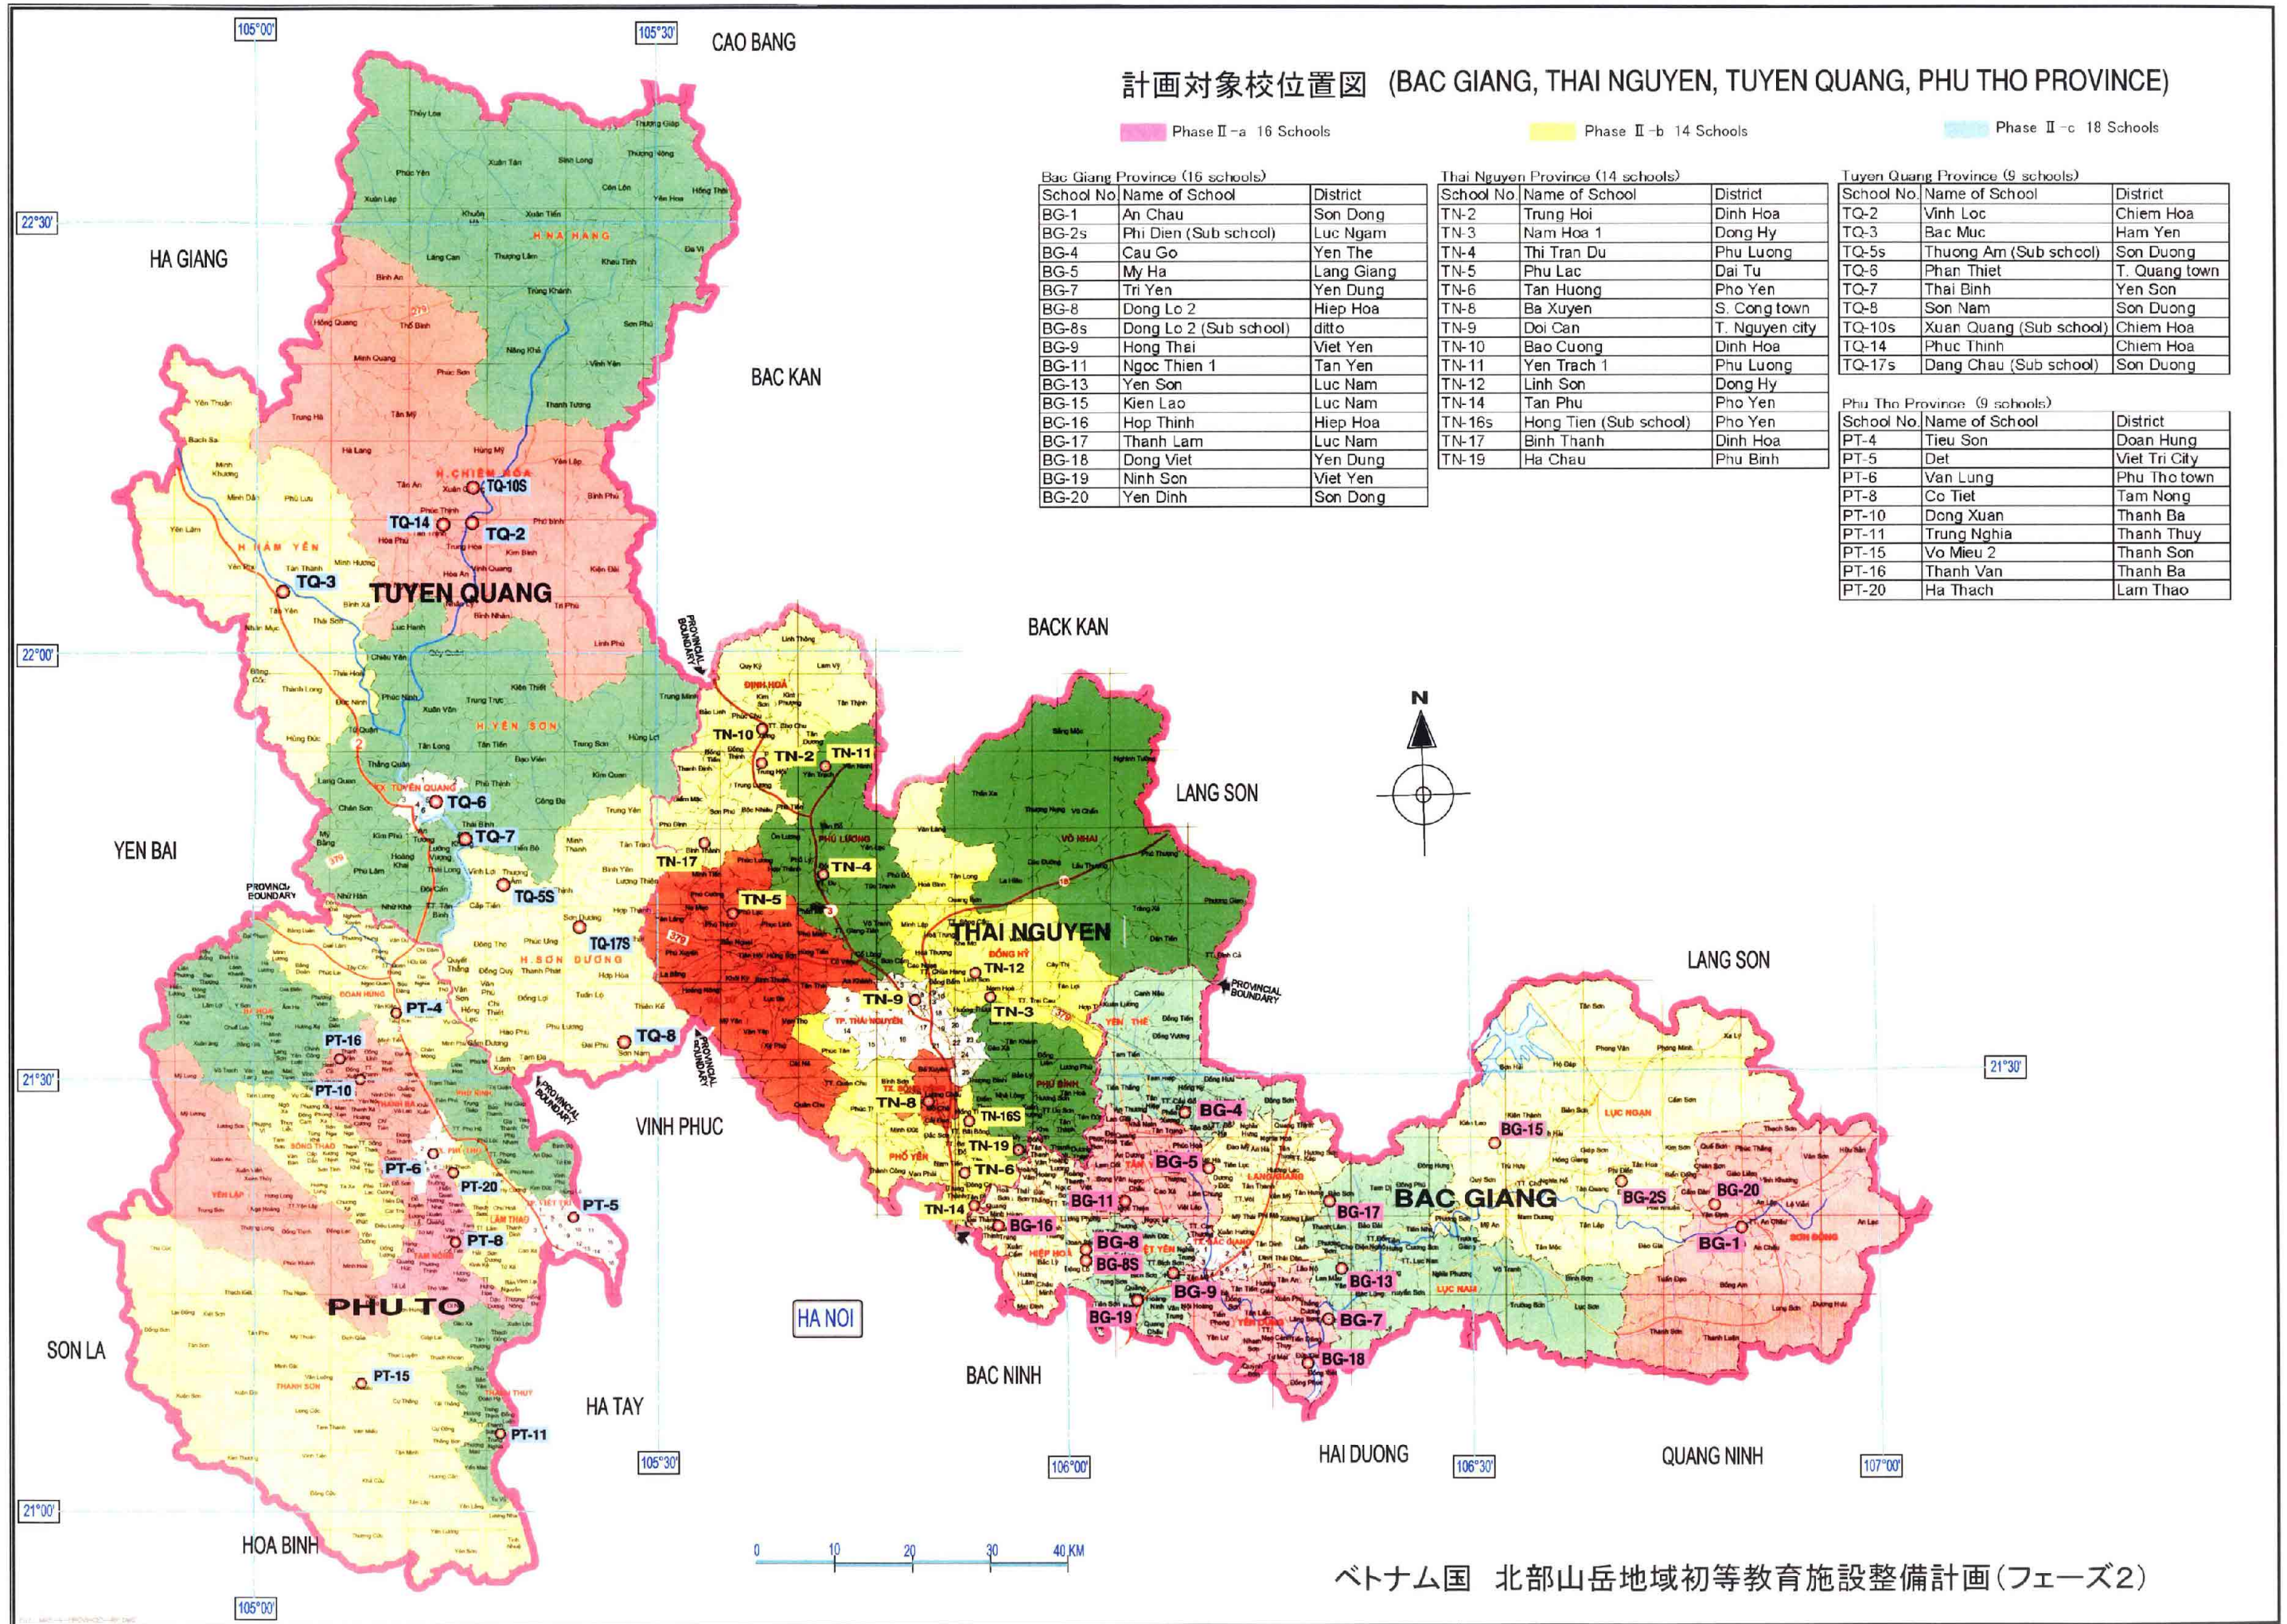

Bac Giang Province (16 schools)

School No	Name of School	District
BG-1	An Chau	Son Dong
BG-2s	Phi Dien (Sub school)	Luc Ngam
BG-4	Cau Go	Yen The
BG-5	My Ha	Lang Giang
BG-7	Tri Yen	Yen Dung
BG-8	Dong Lo 2	Hiep Hoa
BG-8s	Dong Lo 2 (Sub school)	ditto
BG-9	Hong Thai	Viet Yen
BG-11	Ngoc Thien 1	Tan Yen
BG-13	Yen Son	Luc Nam
BG-15	Kien Lao	Luc Nam
BG-16	Hop Thinh	Hiep Hoa
BG-17	Thanh Lam	Luc Nam
BG-18	Dong Viet	Yen Dung
BG-19	Ninh Son	Viet Yen
BG-20	Yen Dinh	Son Dong

Thai Nguyen Province (14 schools)

School No	Name of School	District
TN-2	Trung Hoi	Dinh Hoa
TN-3	Nam Hoa 1	Dong Hy
TN-4	Thi Tran Du	Phu Luong
TN-5	Phu Lac	Dai Tu
TN-6	Tan Huong	Pho Yen
TN-8	Ba Xuyen	S. Cong town
TN-9	Doi Can	T. Nguyen city
TN-10	Bao Cuong	Dinh Hoa
TN-11	Yen Trach 1	Phu Luong
TN-12	Linh Son	Dong Hy
TN-14	Tan Phu	Pho Yen
TN-16s	Hong Tien (Sub school)	Pho Yen
TN-17	Binh Thanh	Dinh Hoa
TN-19	Ha Chau	Phu Binh

Tuyen Quang Province (9 schools)

School No	Name of School	District
TQ-2	Vinh Loc	Chiem Hoa
TQ-3	Bac Muc	Ham Yen
TQ-5s	Thuong Am (Sub school)	Son Duong
TQ-6	Phan Thiet	T. Quang town
TQ-7	Thai Binh	Yen Son
TQ-8	Son Nam	Son Duong
TQ-10s	Xuan Quang (Sub school)	Chiem Hoa
TQ-14	Phuc Thinh	Chiem Hoa
TQ-17s	Dang Chau (Sub school)	Son Duong

Phu Tho Province (9 schools)

School No	Name of School	District
PT-4	Tieu Son	Doan Hung
PT-5	Det	Viet Tri City
PT-6	Van Lung	Phu Tho town
PT-8	Co Tiet	Tam Nong
PT-10	Dong Xuan	Thanh Ba
PT-11	Trung Nghia	Thanh Thuy
PT-15	Vo Mieu 2	Thanh Son
PT-16	Thanh Van	Thanh Ba
PT-20	Ha Thach	Lam Thao