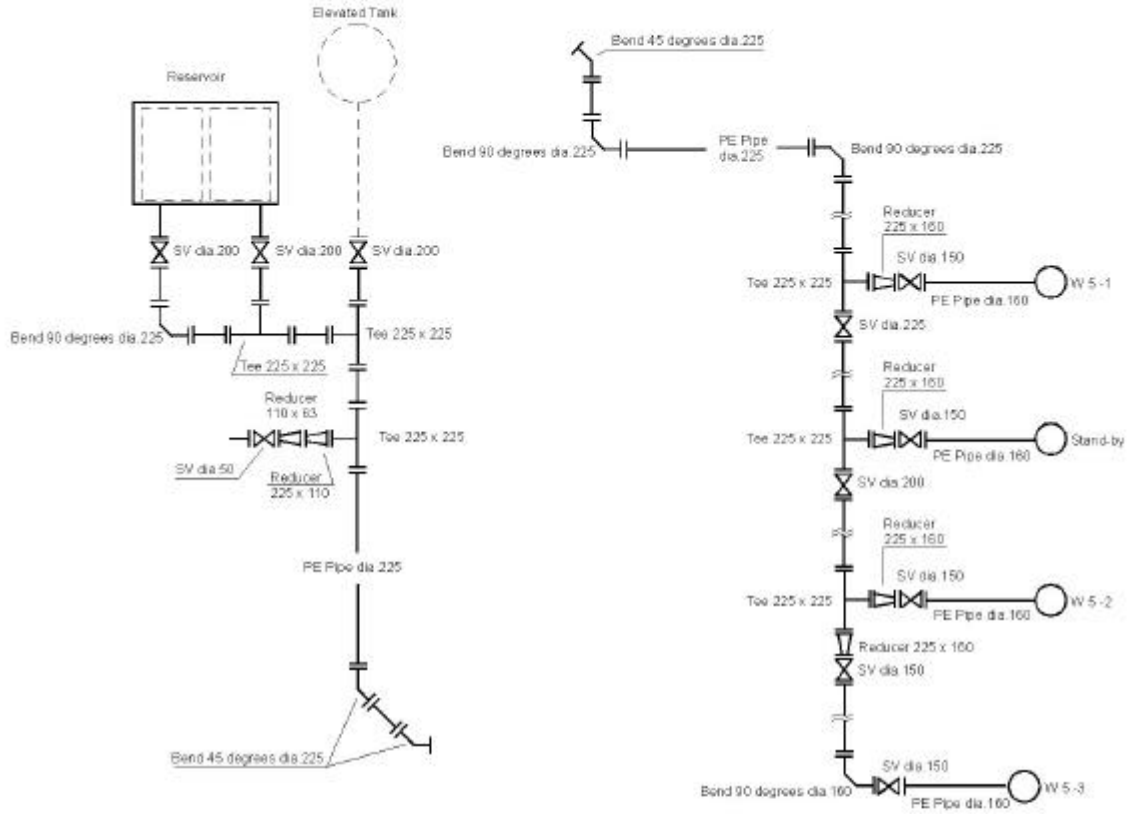

Water Transmission Pipeline (No.12 Kladbinka)

Water Transmission Pipeline (No.13 Maibalyk)

Water Transmission Pipeline (No.14 Kirovka)

Water Transmission Pipeline (No.15 Novoishimsky)

Fitting Plan

EREIMENTAU -1

EREIMENTAU -2

Fitting Plan

NIGINI TURGAISKY

TURGAISKY

MINSKOYE

ISKRA

Fitting Plan

ZHOLYMBET

VALIKHANOVE

Fitting Plan

KORNEEVKA

AKSU

Fitting Plan

NOVOPOKROVKA

OSTAGAN

Fitting Plan

LILGY

KLADBINKA

Fitting Plan

MAIBALYK

KIROVKA