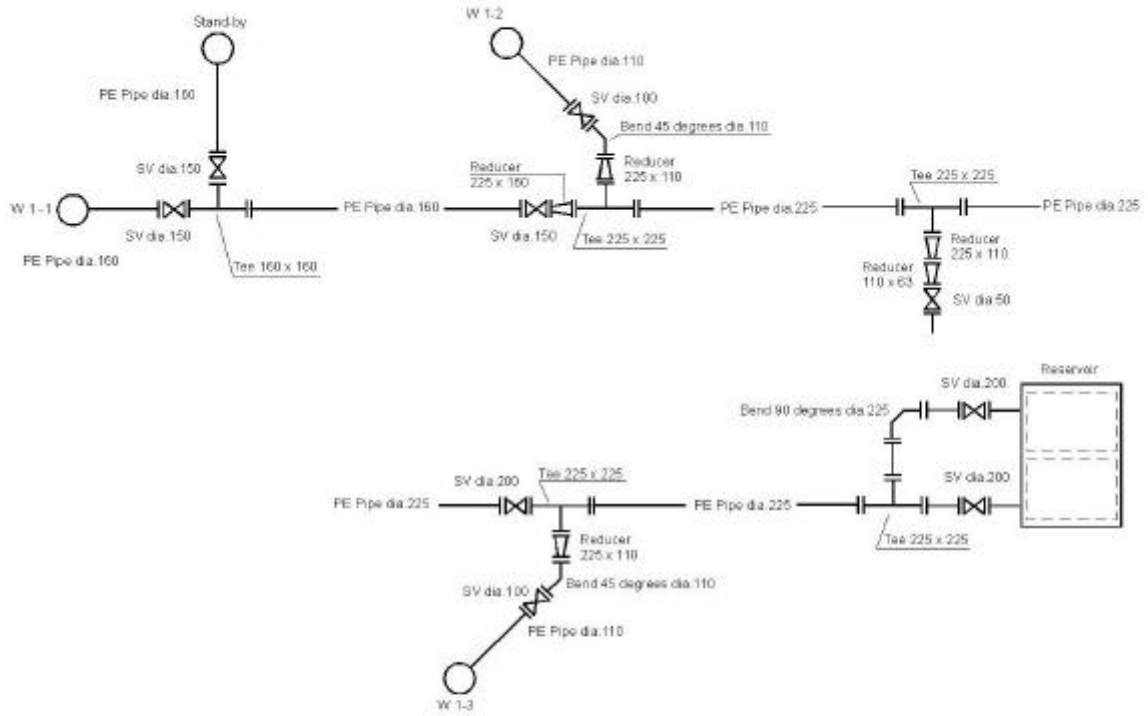

Water Transmission Pipeline (No.12 Kladbinka)

Water Transmission Pipeline (No.13 Maibalyk)

Water Transmission Pipeline (No.14 Kirovka)

Water Transmission Pipeline (No.15 Novoishimsky)

Fitting Plan

EREIMENTAU -1

EREIMENTAU -2

Fitting Plan

NIGINI TURGAISKY

TURGAISKY

MINSKOYE

ISKRA

Fitting Plan

ZHOLYMBET

VALIKHANOVE

Fitting Plan

KORNEEVKA

AKSU

Fitting Plan

NOVOPOKROVKA

OSTAGAN

Fitting Plan

LILGY

KLADBINKA

Fitting Plan

MAIBALYK

KIROVKA