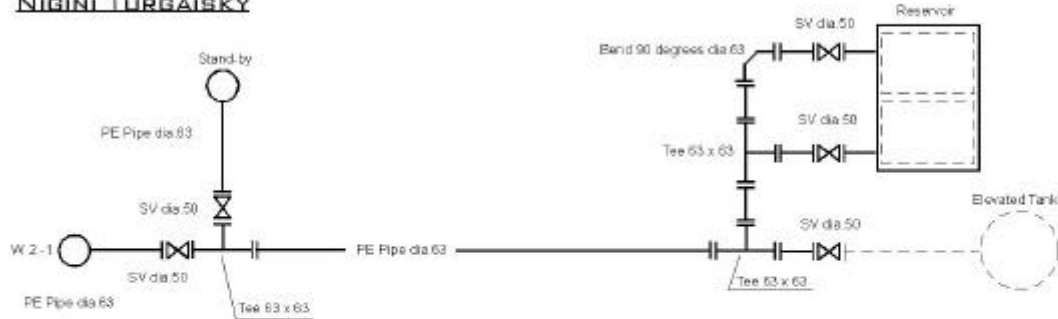

Water Transmission Pipeline (No.12 Kladbinka)

Water Transmission Pipeline (No.13 Maibalyk)

Water Transmission Pipeline (No.14 Kirovka)

Water Transmission Pipeline (No.15 Novoishimsky)

Fitting Plan

EREIMENTAU -1

EREIMENTAU -2

Fitting Plan

NIGINI TURGAISKY

TURGAISKY

MINSKOYE

ISKRA

Fitting Plan

ZHOLYMBET