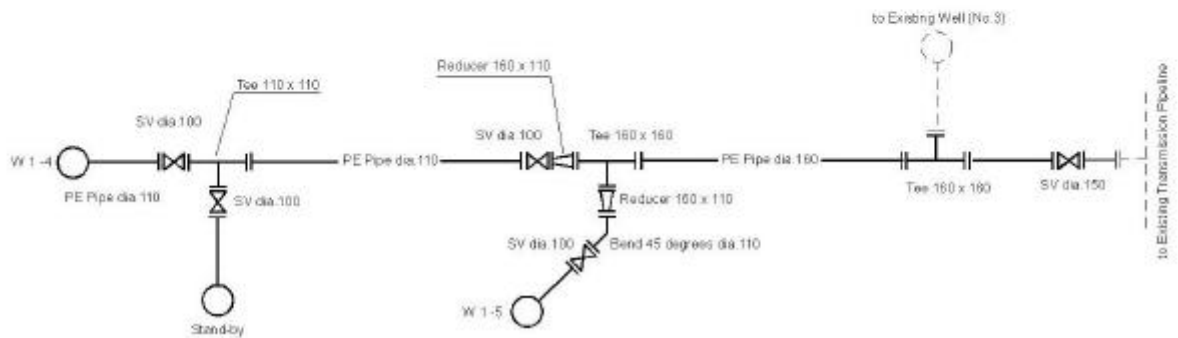

Water Transmission Pipeline (No.12 Kladbinka)

Water Transmission Pipeline (No.13 Maibalyk)

Water Transmission Pipeline (No.14 Kirovka)

Water Transmission Pipeline (No.15 Novoishimsky)

Fitting Plan

EREIMENTAU -1

EREIMENTAU -2

Fitting Plan

NIGINI TURGAISKY

TURGAISKY

MINSKOYE

ISKRA

Fitting Plan

ZHOLYMBET

VALIKHANOVE

Fitting Plan

KORNEEVKA

AKSU

Fitting Plan

NOVOPOKROVKA

OSTAGAN

Fitting Plan