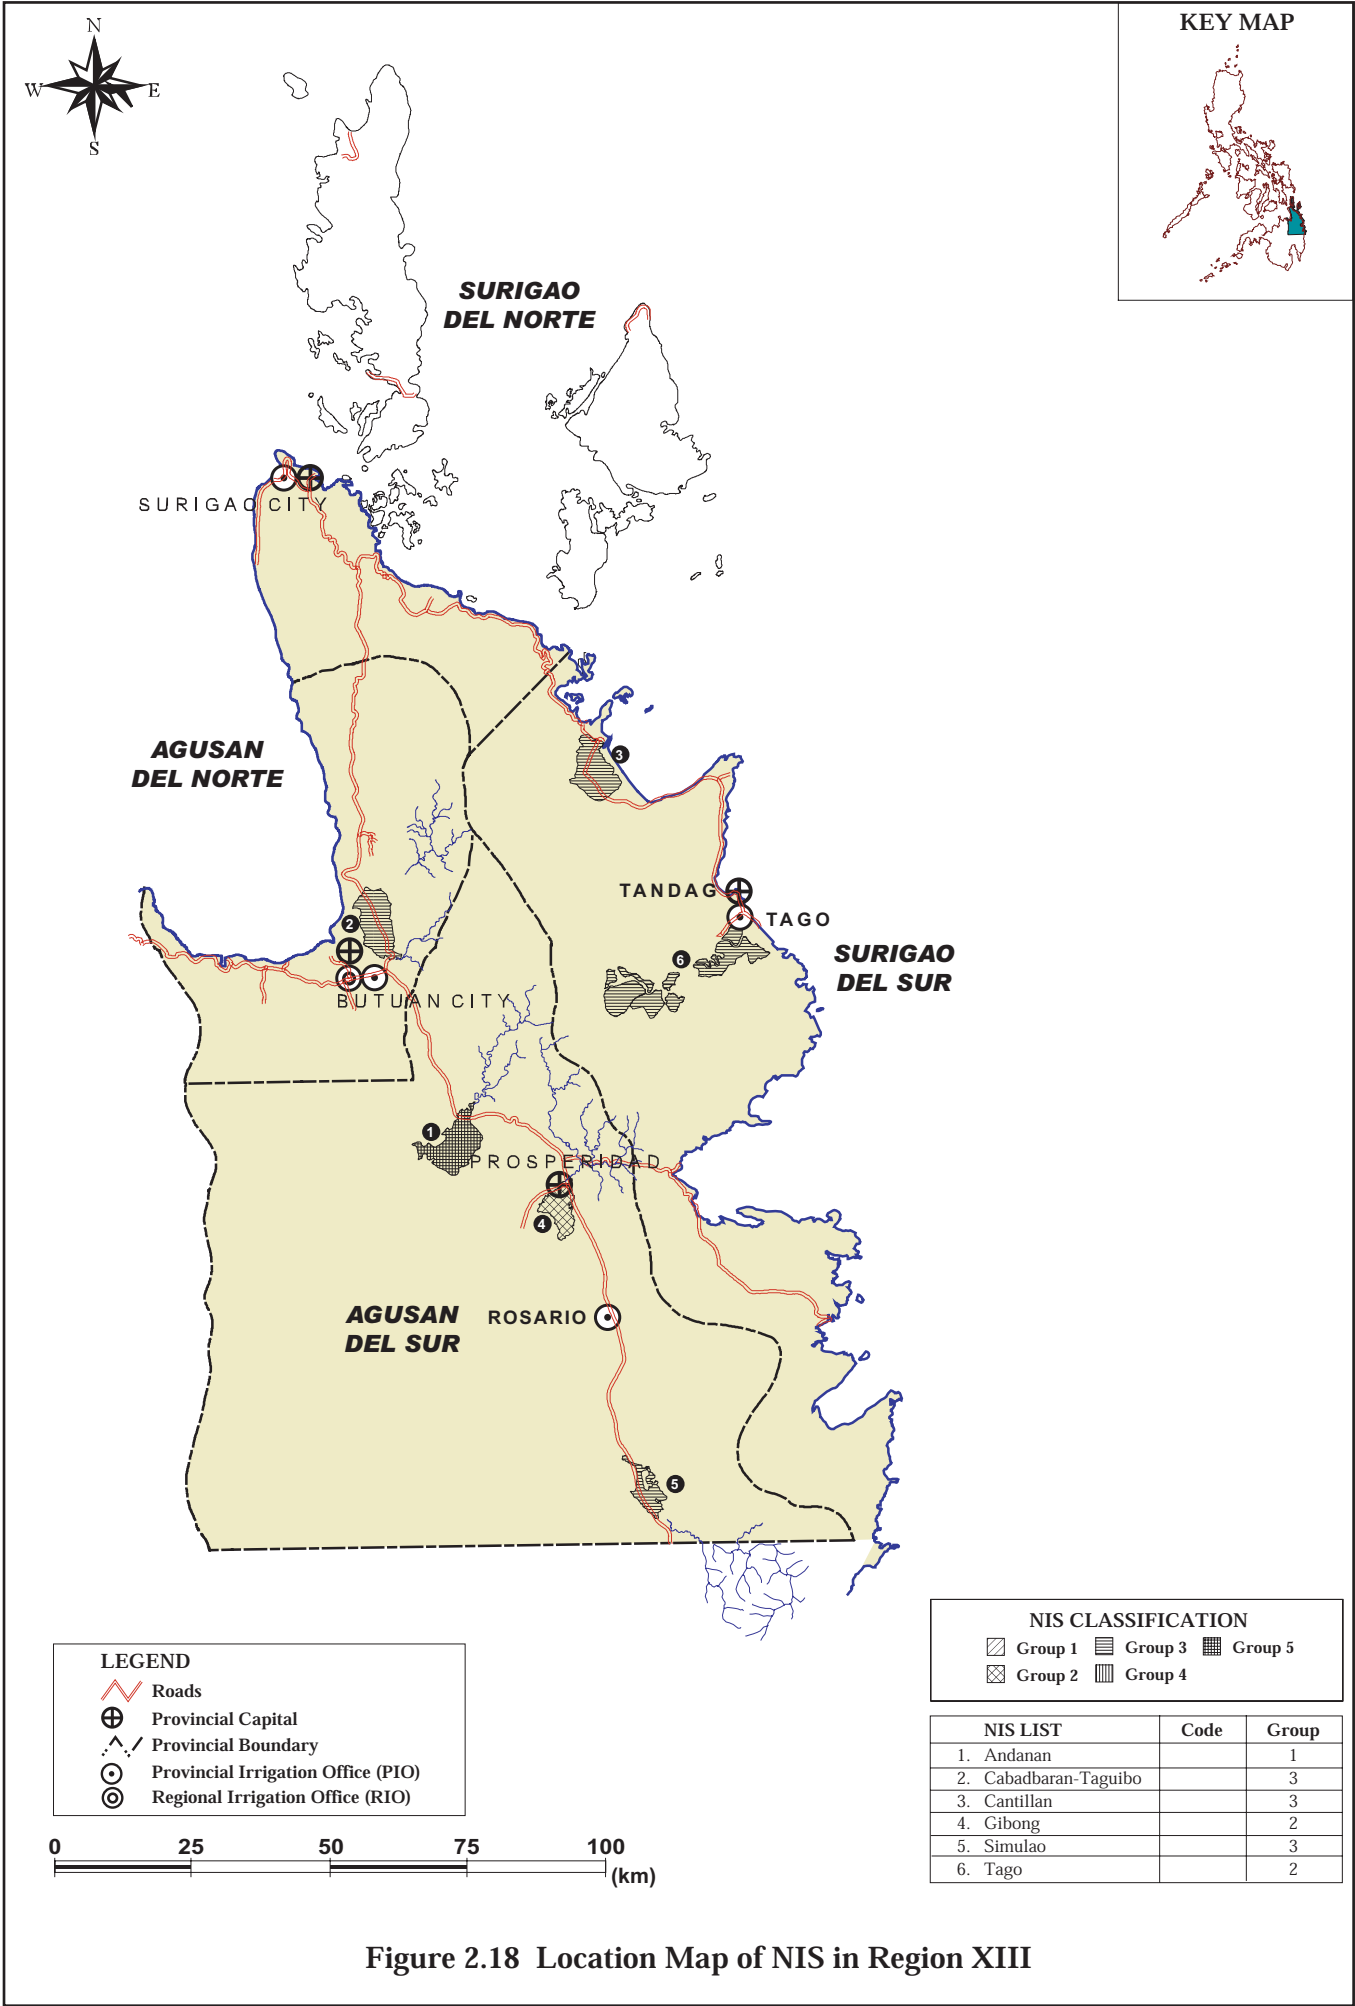

Figure 2.13 Location Map of NIS in Region VIII

**ZAMBOANGA DEL NORTE**

**DIPOLOG**

**LEGEND**

- Roads
- Provincial Capital
- Provincial Boundary
- Provincial Irrigation Office (PIO)
- Regional Irrigation Office (RIO)

**NIS CLASSIFICATION**

- Group 1
- Group 2
- Group 3
- Group 4
- Group 5

NIS LIST	Code	Group
1. Dipolo		2
2. Labangan		2
3. Salug		3
4. Sibuguey Valley		2

**Figure 2.14 Location Map of NIS in Region IX**

Figure 2.15 Location Map of NIS in Region X

Figure 2.16 Location Map of NIS in Region XI

Figure 2.18 Location Map of NIS in Region XIII