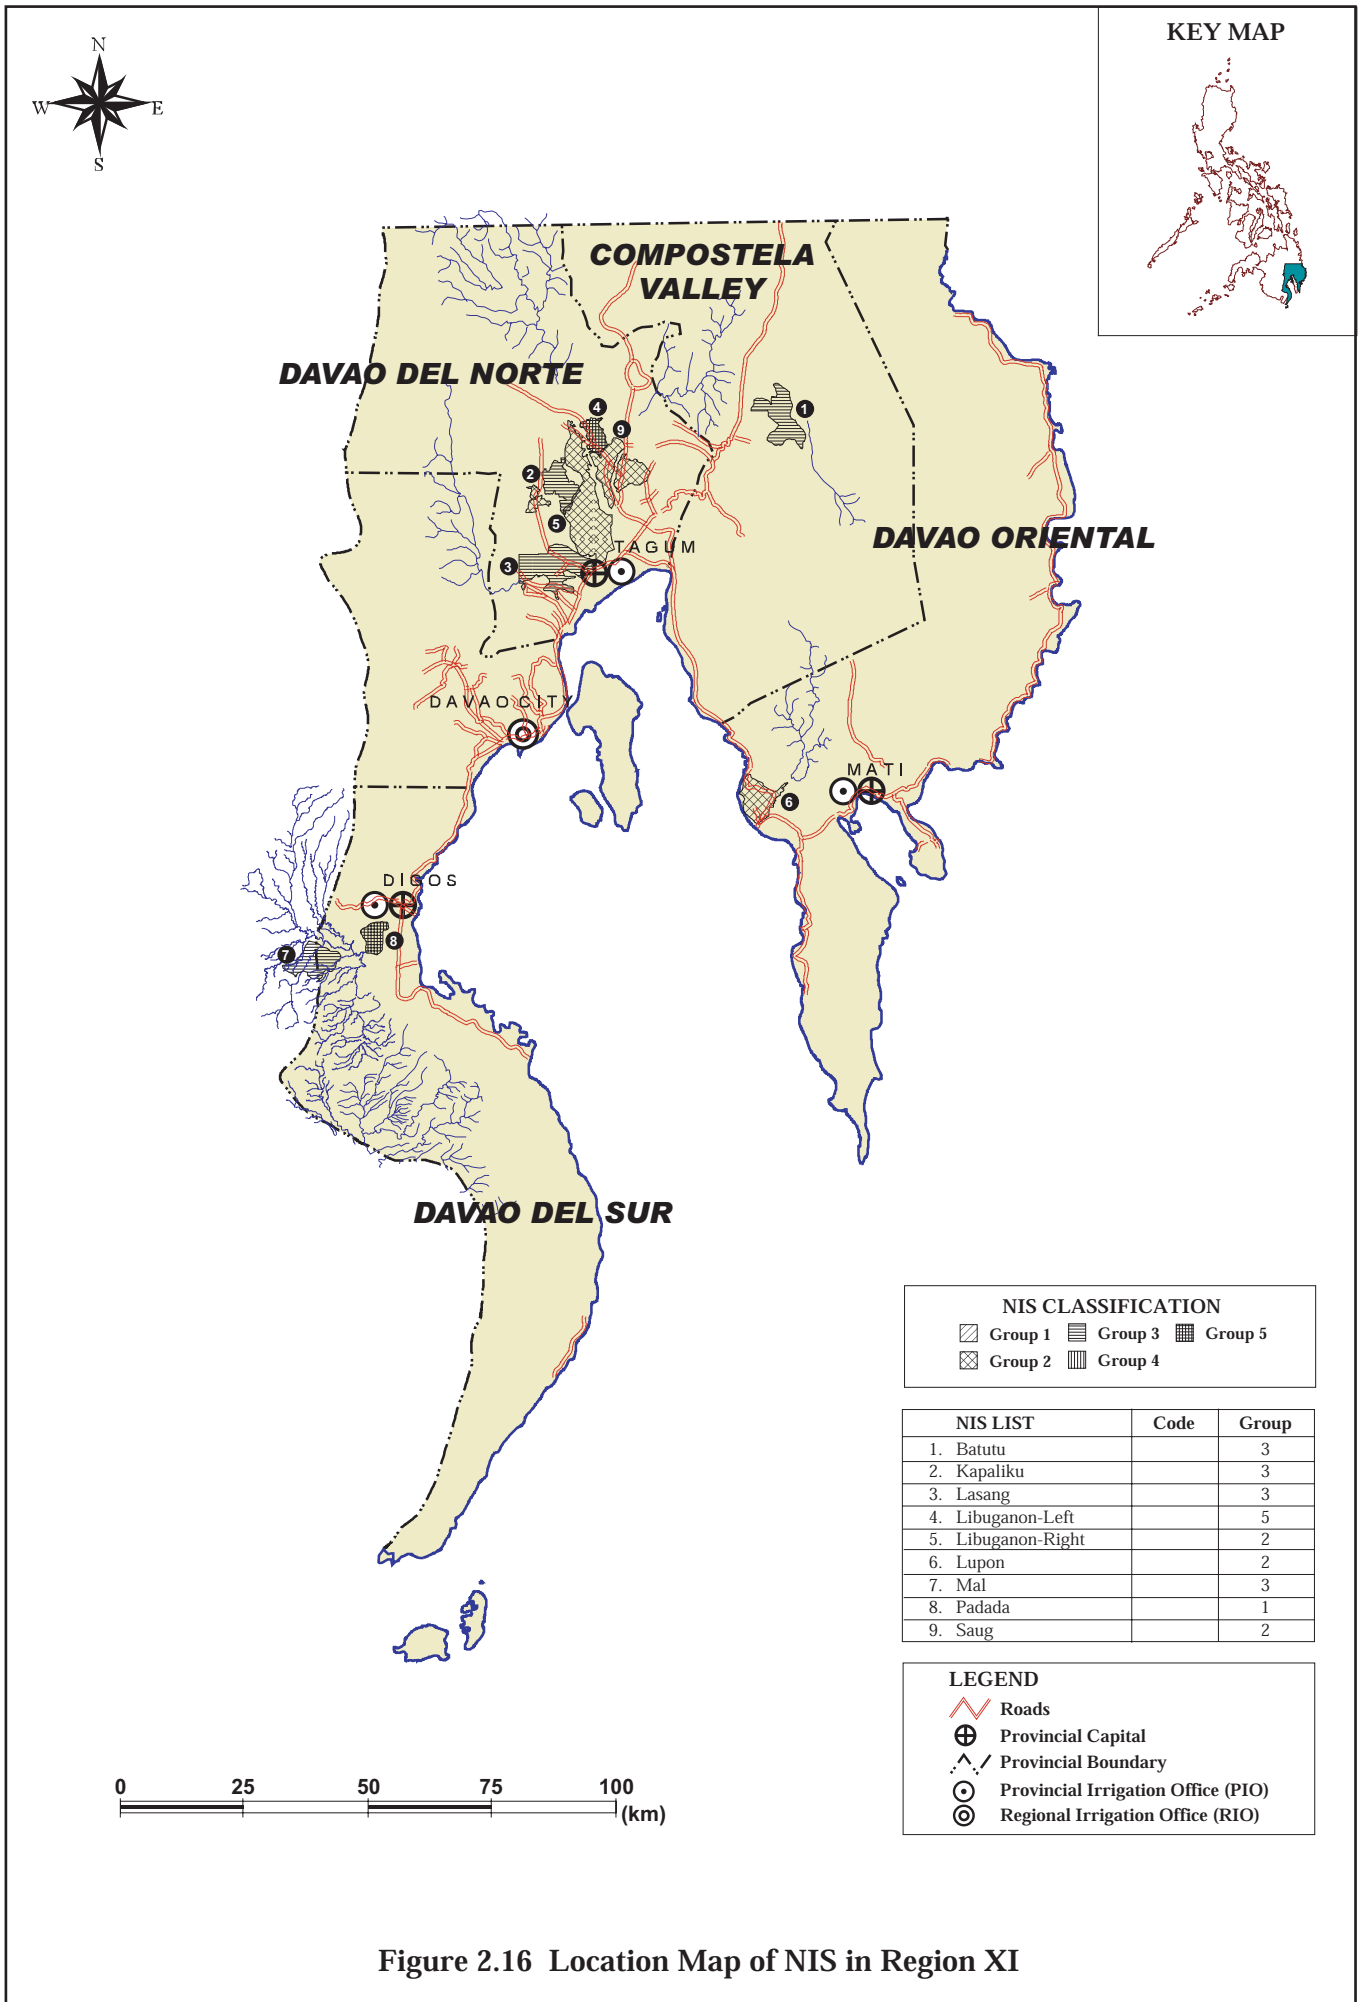

Figure 2.13 Location Map of NIS in Region VIII

**ZAMBOANGA DEL NORTE**

**DIPOLOG**

**LEGEND**

- Roads
- Provincial Capital
- Provincial Boundary
- Provincial Irrigation Office (PIO)
- Regional Irrigation Office (RIO)

**NIS CLASSIFICATION**

- Group 1
- Group 2
- Group 3
- Group 4
- Group 5

NIS LIST	Code	Group
1. Dipolo		2
2. Labangan		2
3. Salug		3
4. Sibuguey Valley		2

**Figure 2.14 Location Map of NIS in Region IX**

Figure 2.15 Location Map of NIS in Region X

Figure 2.16 Location Map of NIS in Region XI

Figure 2.18 Location Map of NIS in Region XIII