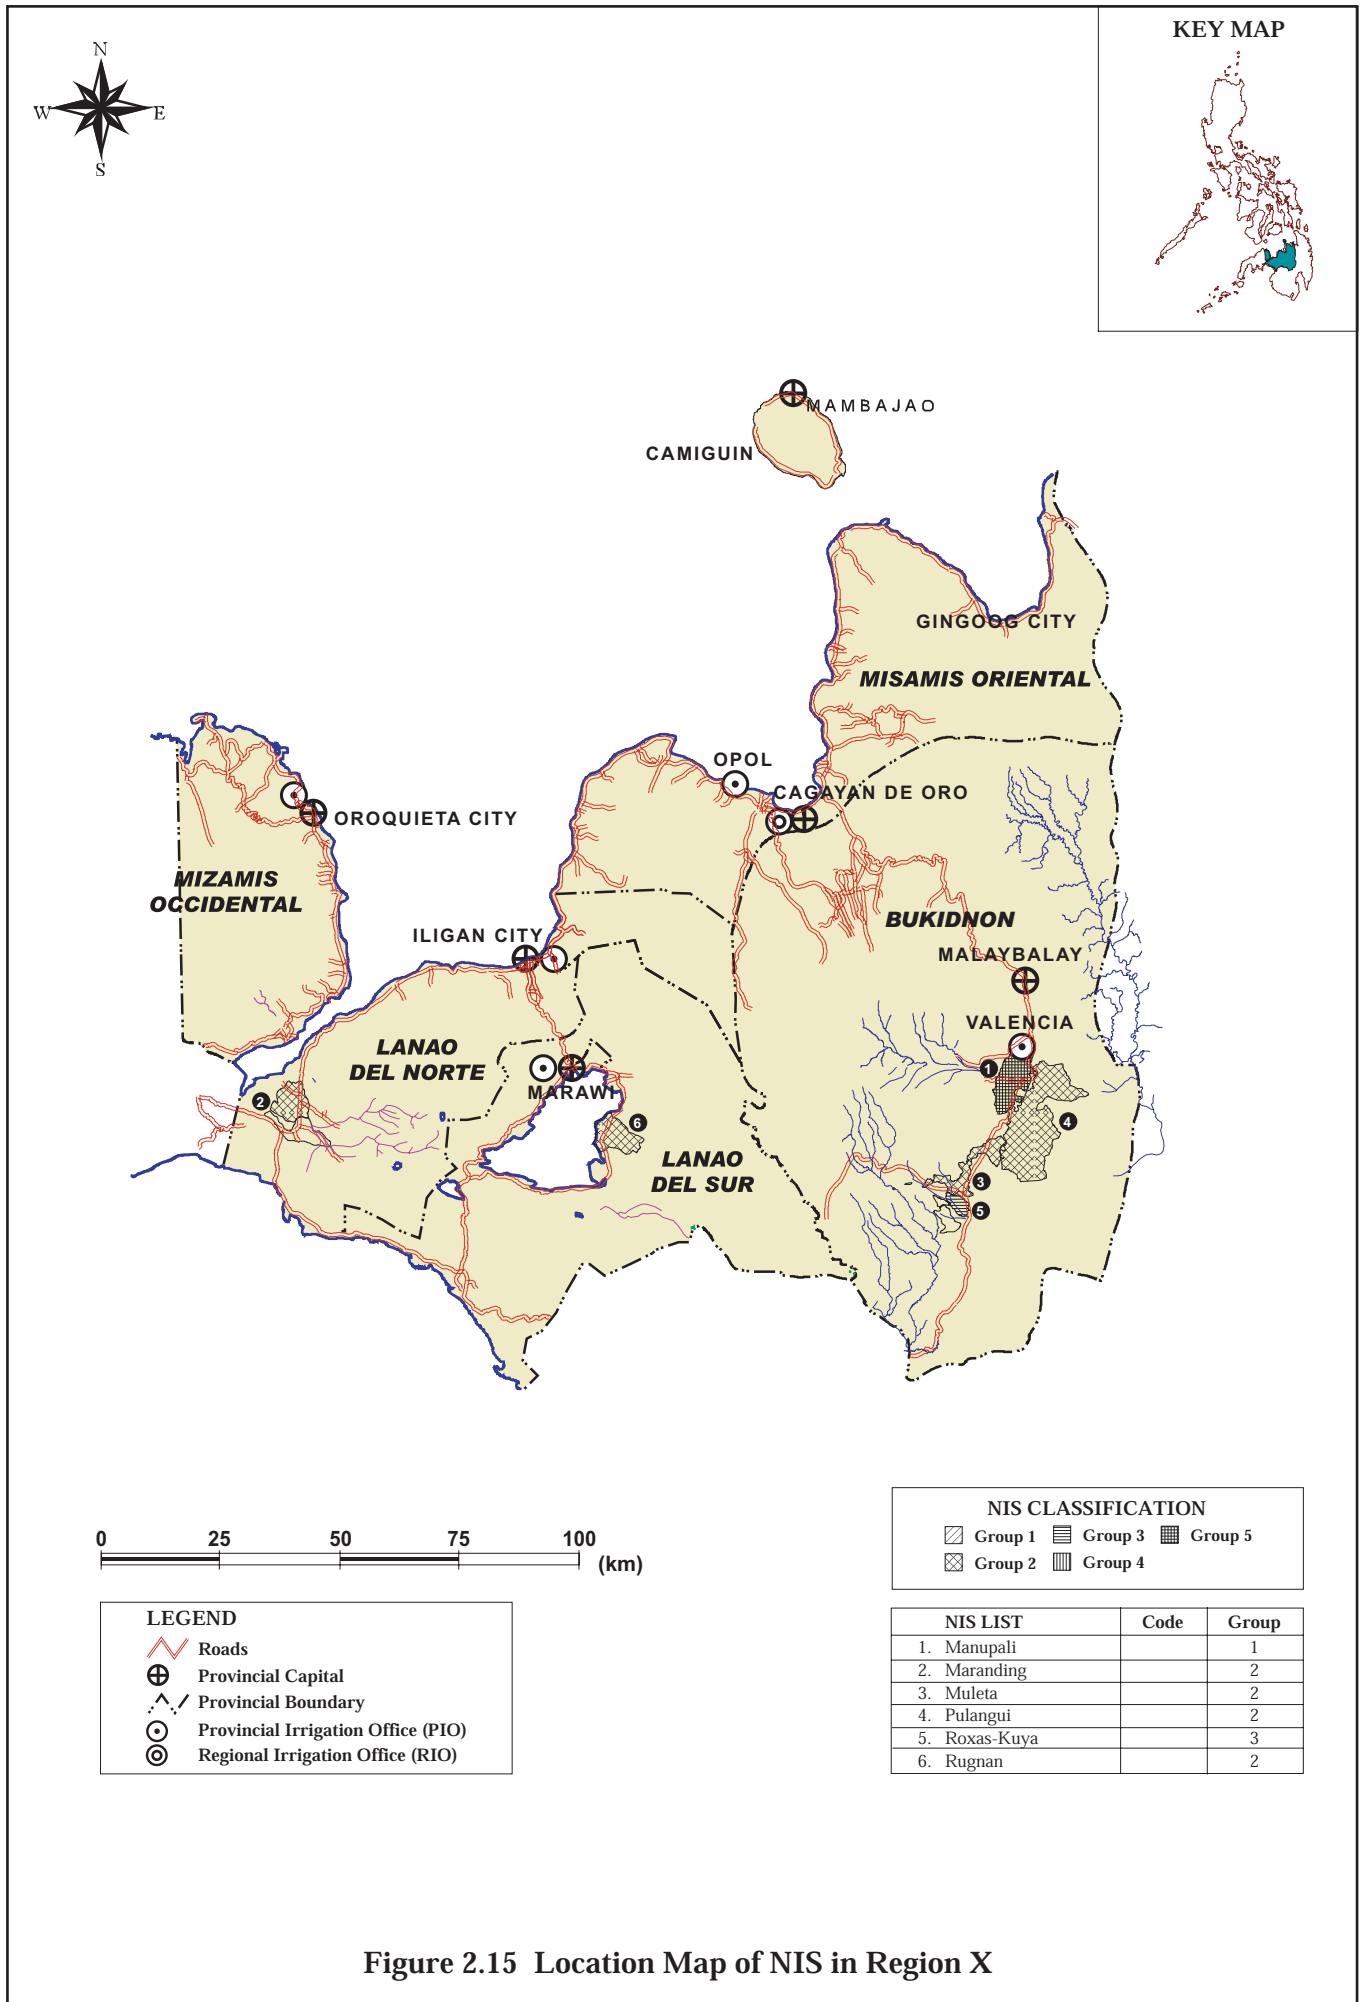

Figure 2.13 Location Map of NIS in Region VIII

**ZAMBOANGA DEL NORTE**

**DIPOLOG**

**LEGEND**

- Roads
- Provincial Capital
- Provincial Boundary
- Provincial Irrigation Office (PIO)
- Regional Irrigation Office (RIO)

**NIS CLASSIFICATION**

- Group 1
- Group 2
- Group 3
- Group 4
- Group 5

NIS LIST	Code	Group
1. Dipolo		2
2. Labangan		2
3. Salug		3
4. Sibuguey Valley		2

**Figure 2.14 Location Map of NIS in Region IX**

Figure 2.15 Location Map of NIS in Region X

Figure 2.16 Location Map of NIS in Region XI

Figure 2.18 Location Map of NIS in Region XIII