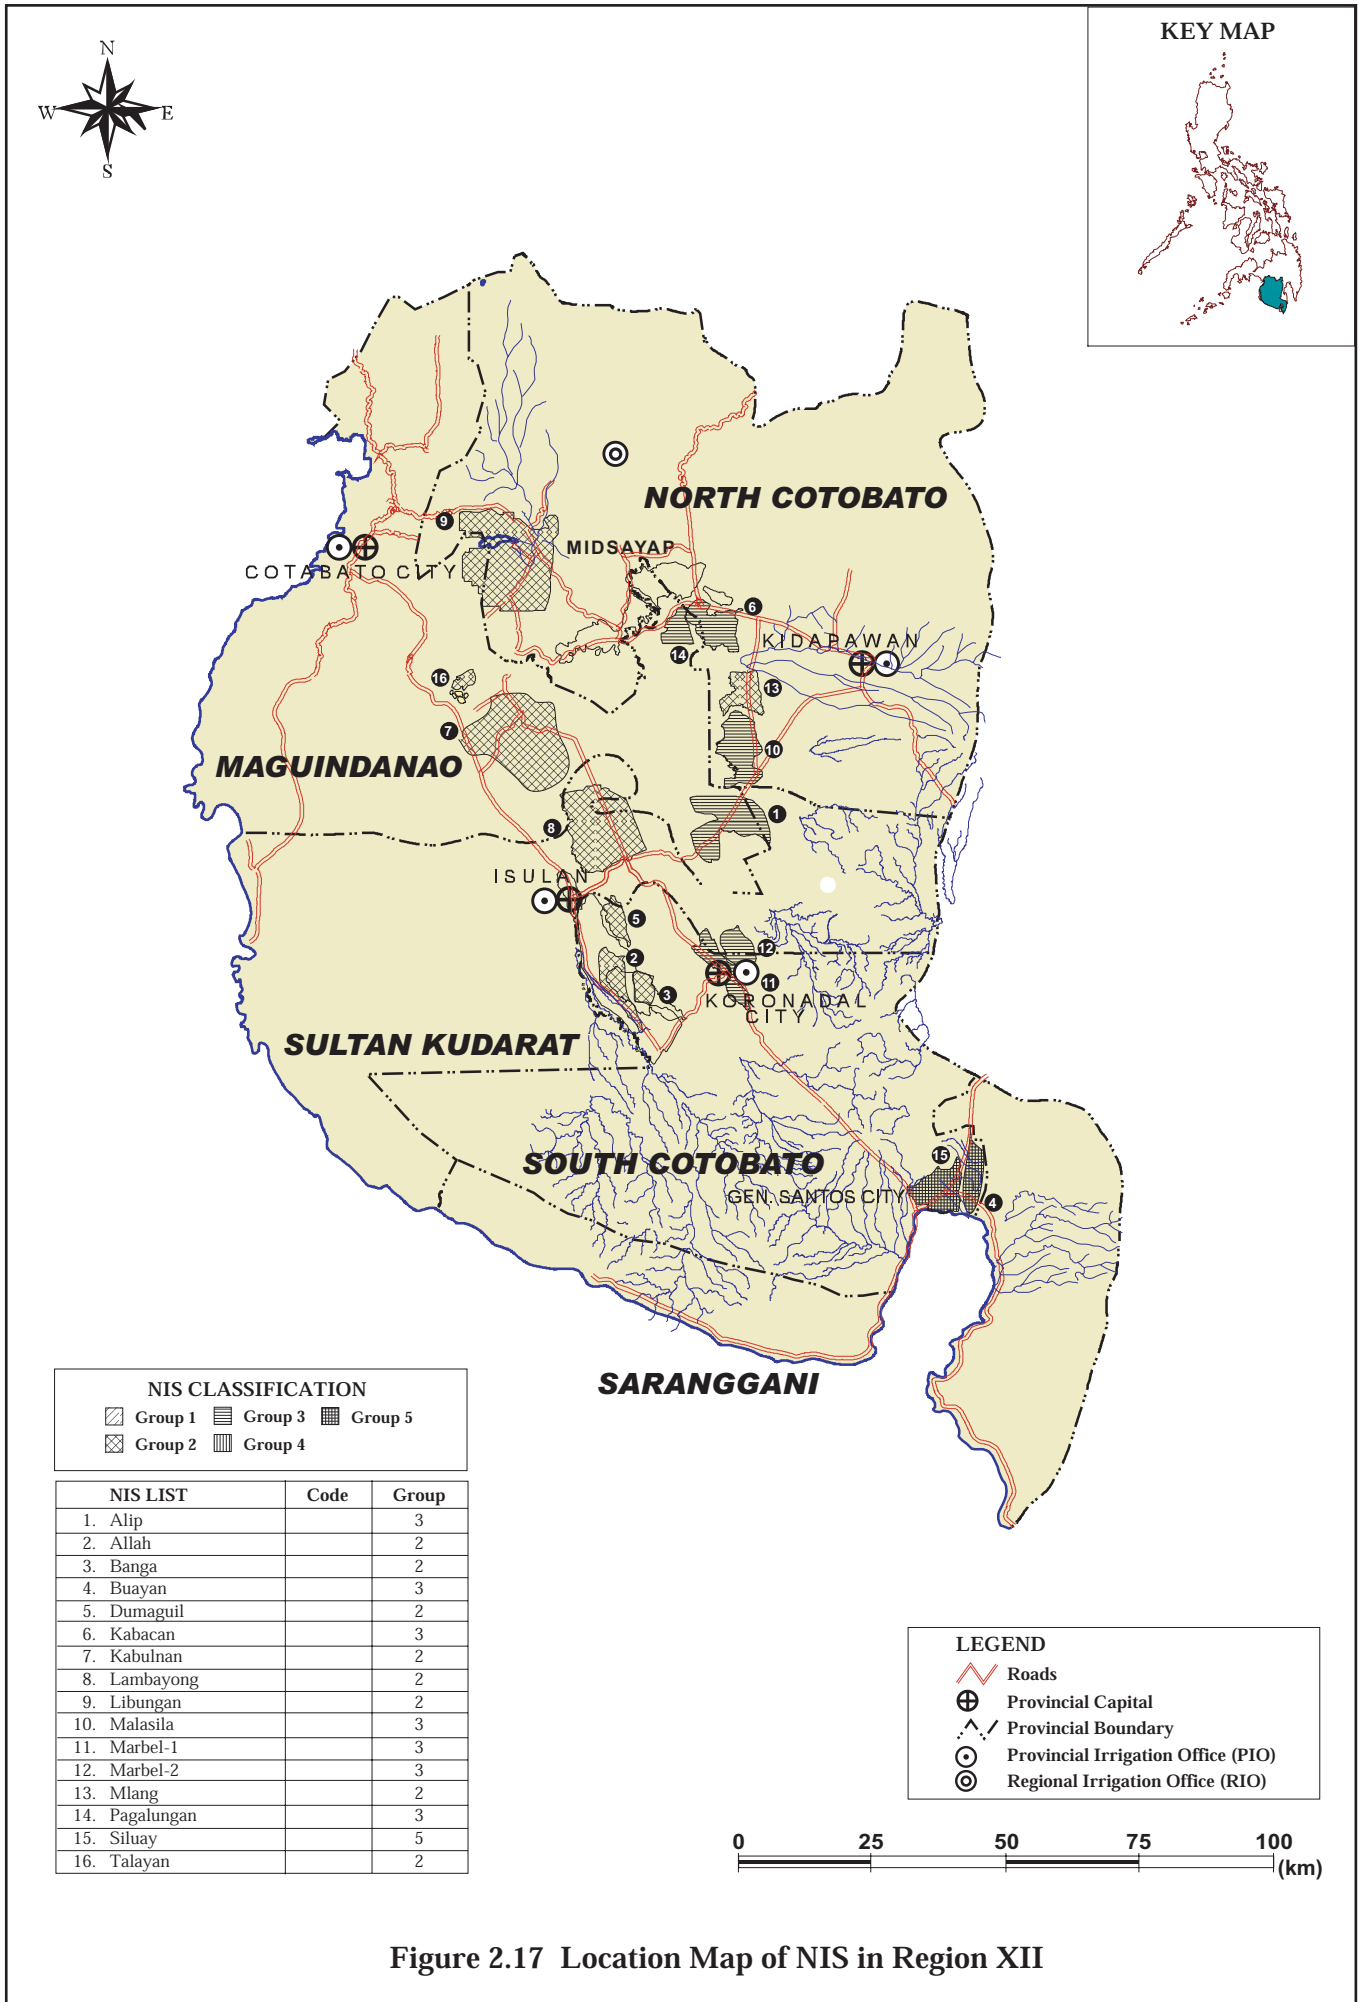

Figure 2.13 Location Map of NIS in Region VIII

**ZAMBOANGA DEL NORTE**

**DIPOLOG**

**LEGEND**

- Roads
- Provincial Capital
- Provincial Boundary
- Provincial Irrigation Office (PIO)
- Regional Irrigation Office (RIO)

**NIS CLASSIFICATION**

- Group 1
- Group 2
- Group 3
- Group 4
- Group 5

NIS LIST	Code	Group
1. Dipolo		2
2. Labangan		2
3. Salug		3
4. Sibuguey Valley		2

**Figure 2.14 Location Map of NIS in Region IX**

Figure 2.15 Location Map of NIS in Region X

Figure 2.16 Location Map of NIS in Region XI

Figure 2.18 Location Map of NIS in Region XIII