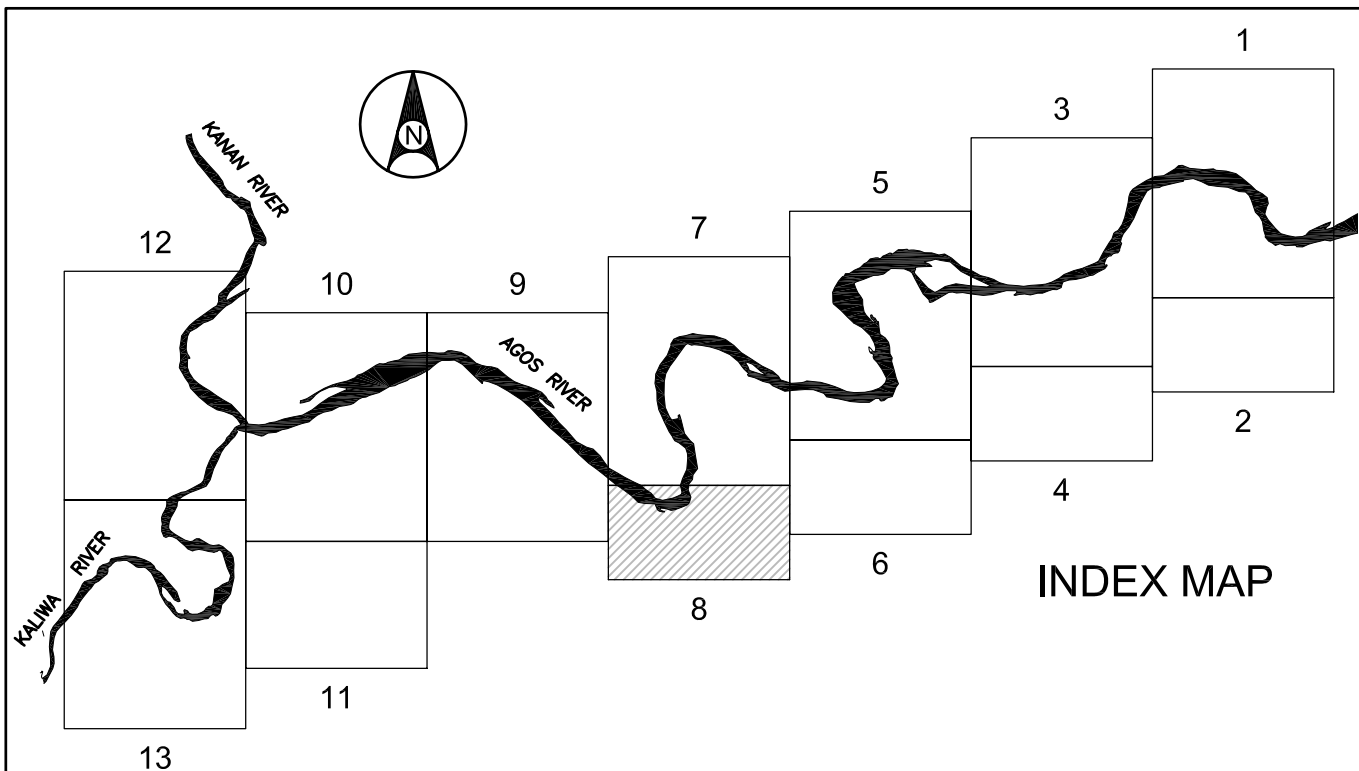

INDEX MAP

Cacawayan / Magsaysay

NAME OF OWNER/S

Federico Eranesta
Dionisia Eranesta
Faustino Eranesta
Adelaida Eranesta
Toriano Eranesta
Jenny Adornado - Eranesta
LGU - Barangay
Luzviminda Coronacion
Roman Catholic Church
Josephine / Jason Ayura
Julie Coronacion
DECS- Cacawayan Elem. School
Yolanda Cachuela
Rolando / Melanie Calaruan

Baldomera Tena
Marilou Tena
Wilma Llanora
Annaliza Sabiduria
Fabian Sabiduria
Tony Sabiduria
Delia Marquez
Rosie Sabiduria

Cacawayan (KM 12) / Magsaysay

NAME OF OWNER/S

Raquel Arania
Luz Alvarado
Florecita Questo
Diego Ayura
Augusto Alano
Samuel Alvarado
Rosa Caluob
Saive Vallespan
Marcelina Ituniga
Josephine Adornado
Rosalie Barquilla
Pascuala Uratorio
Elisa Barquilla
Evelyn Supremo
Corazon de Guzman - Marasigan