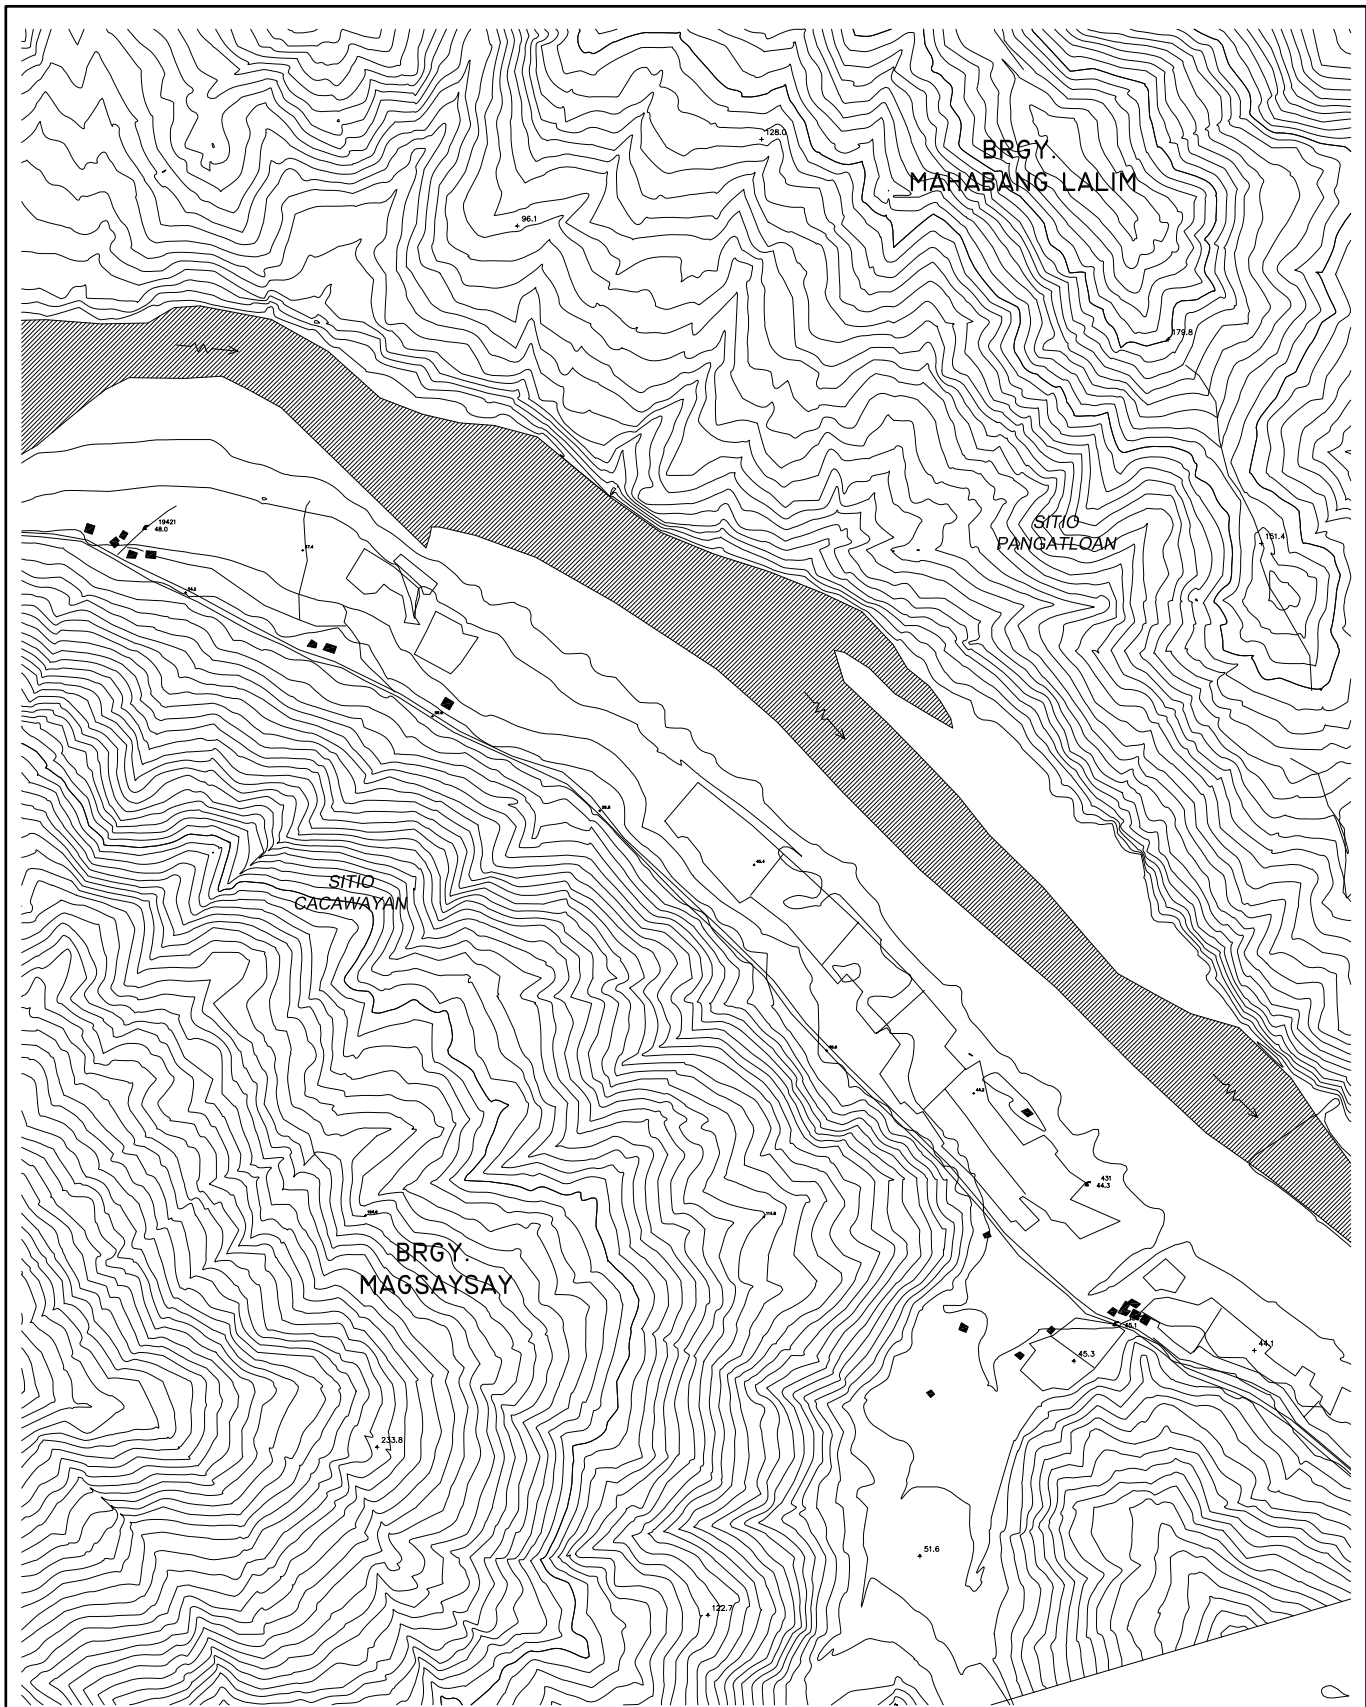

LEGEND:

- | | | | | | |
|---|---------------------|---|-------------------|---|----------------------|
|  | STRUCTURES |  | RICE PADDY |  | 0-140 ELEV. |
|  | CREEK |  | TRAIL |  | 141-160 ELEV. |
|  | CONTOUR |  | TREES |  | 161-180 ELEV. |
|  | UNPAVED ROAD | | | | |