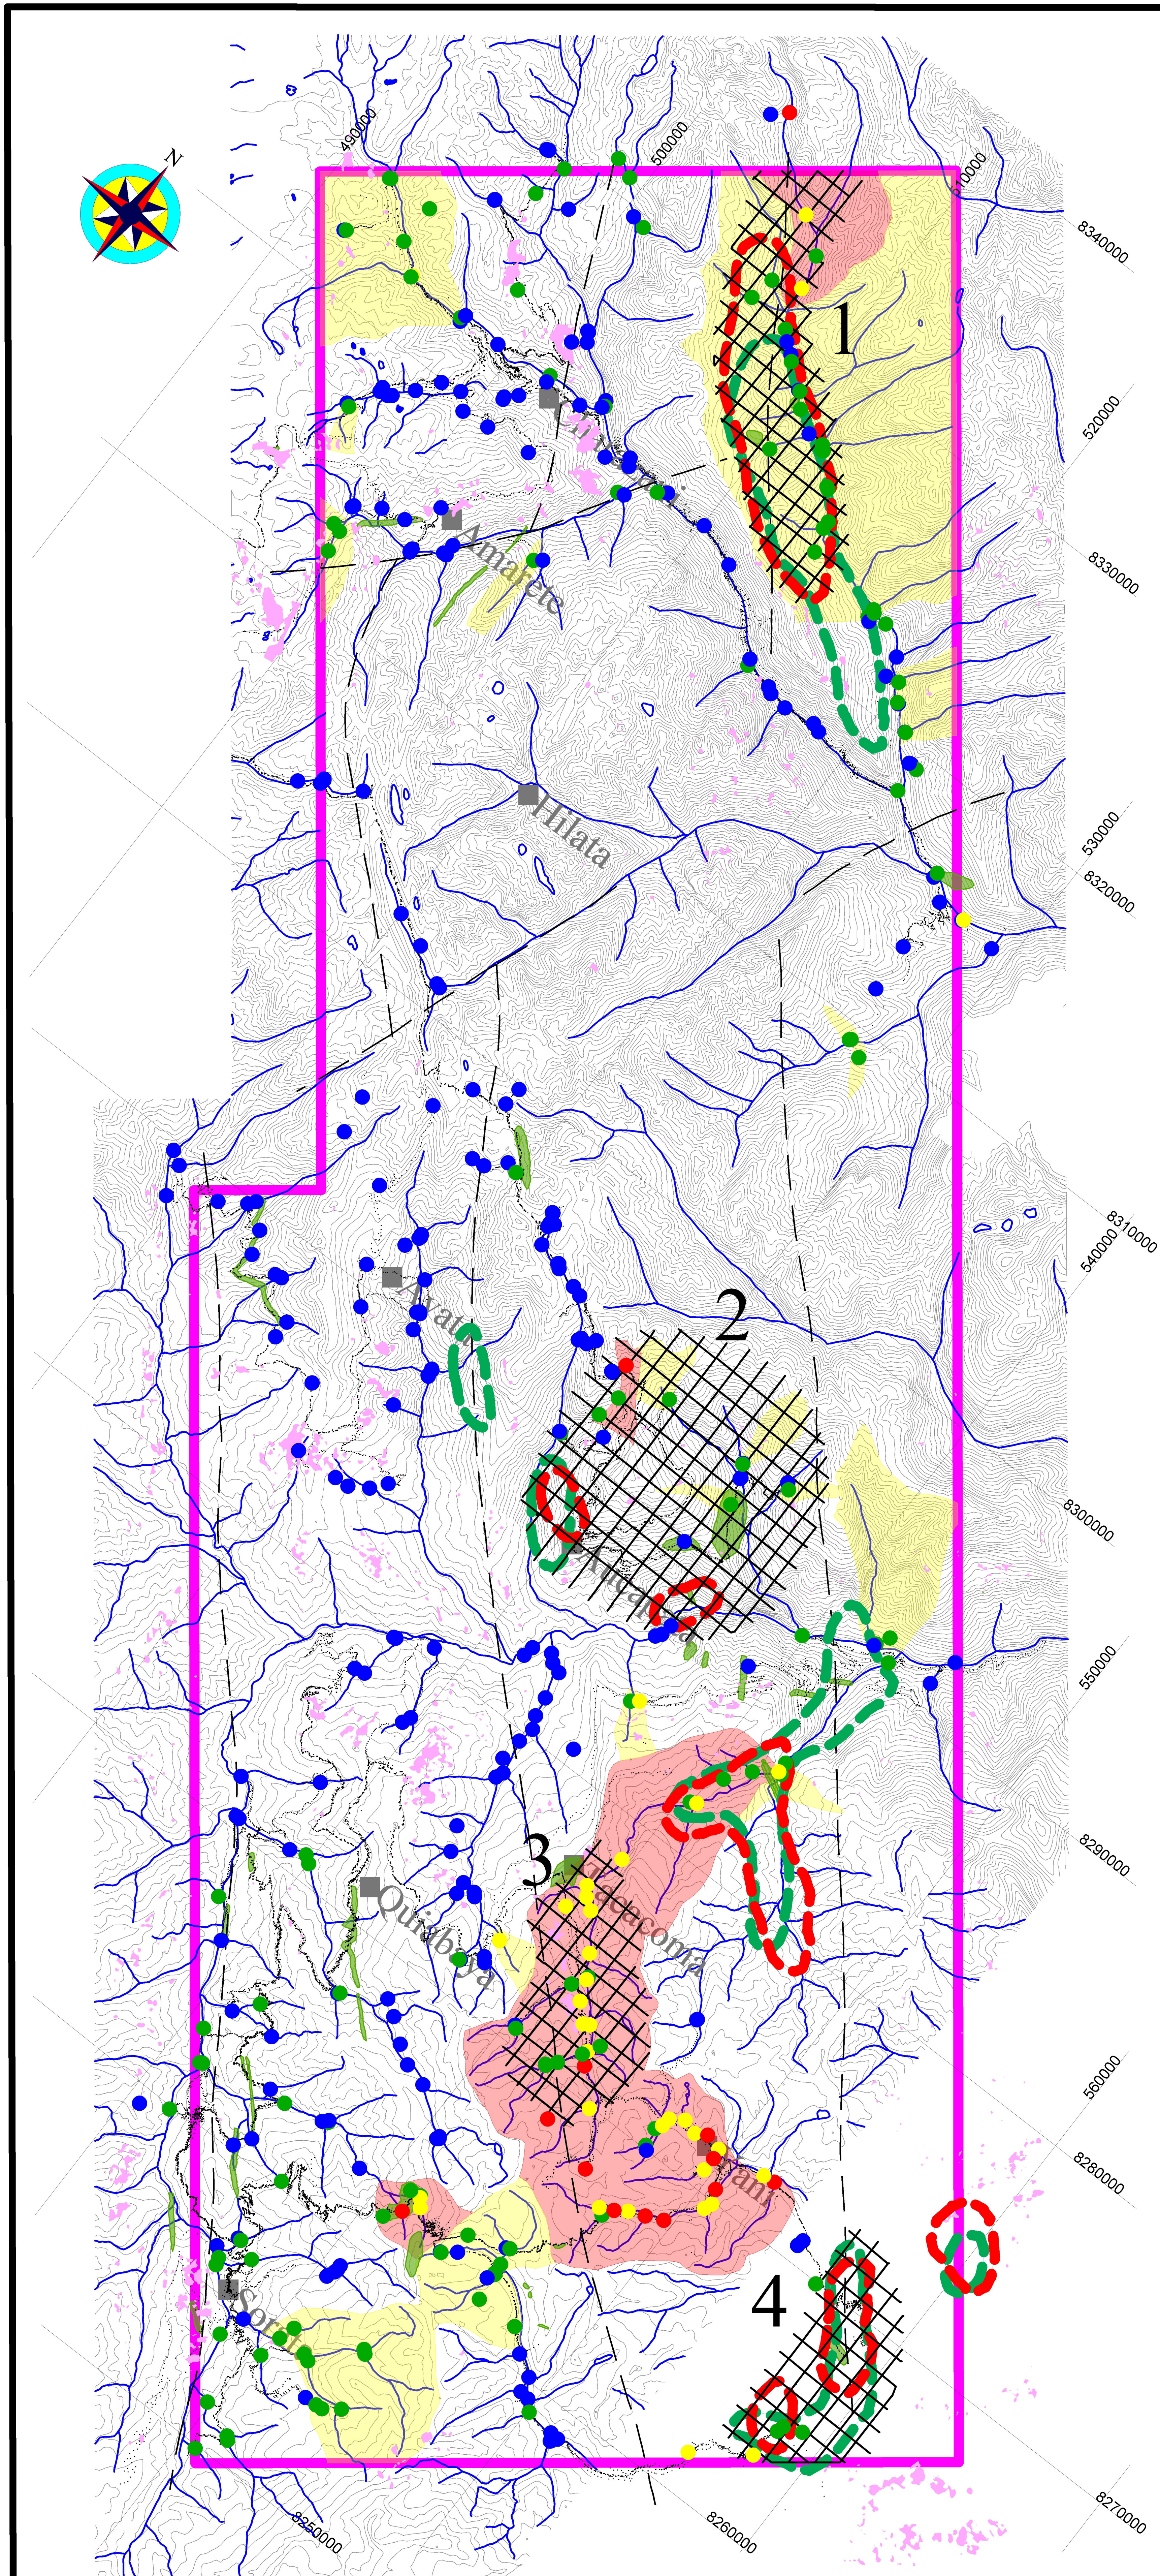

Legend

Oxidation Zone

Stream Sediment (Au)

- 0.0 - 7.371
- 7.371 - 613.1
- 613.1 - 4,597.3
- 4,597.3 - (ppb)

High Anomaly Area

Anomalous Area

Fault

GPS Route

Village or Town

Scale 1:100,000

Legend

Oxidation Zone

Stream Sediment (Au)

0.0 - 7.371
 7.371 - 613.1
 613.1 - 4,597.3
 4,597.3 -
(ppb)

High Anomaly Area

Anomalous Area

Satellite Image Analysis

Iron Oxide Index
 Limonite-Kaolinite
Overlap Area
 Limonite-Alunite
Overlap Area

Promising Area

1 : Quellhuacota
2 : Aucapata
3 : Tacacoma
4 : Yani Sur

Fault

GPS Route

Village or Town

Scale 1:100,000